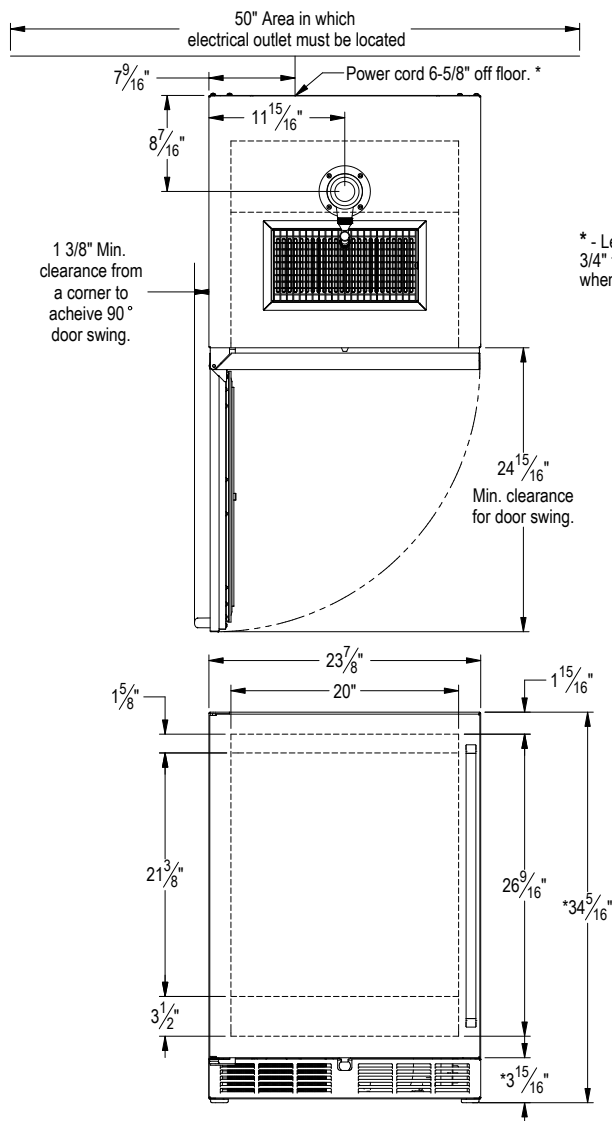

HP24TS-3/TO-3 FEATURES

- Available with solid stainless steel door or solid wood overlay door
- Stores (1) 1/4 barrel or (2) 1/6 barrels
- Complete, self-contained beer system
- Portable drainer; no plumbing required
- 1- or 2-faucet tapping kit
- Low profile coupler for "D" system keg valves included
- Beer Dispenser temperature 33°- 42°F

(1) 1/4 barrel

(2) 1/6 barrel

Form No. HP24T-3
Rev. 10.14.2014

PRODUCT SPECIFICATIONS

Overall Width	23-7/8" (60.64 cm.)
Overall Height	34-1/4" (86.96 cm.)
Overall Depth	24" (60.96 cm.)
Opening Width	24" (60.96 cm.)
Opening Height	34-3/8" (87.31 cm.)
Opening Depth	24" (60.96 cm.)
Refrigerated Volume	5.2 cu. ft.
Door Swing Clearance	25" (63.5 cm.) minimum
Electrical	115V, 60Hz, 1 Phase, 2.3 amps
Plumbing	None Required
Annual Energy Usage	290 kWh/yr
Shipping Weight	222 lbs (100.7 kg.)

INDOOR MODELS

HP24TS-3-1L* Solid stainless steel door, hinge left

HP24TS-3-2L* Solid wood overlay door, hinge left

OUTDOOR MODELS

HP24TO-3-1L* Solid stainless steel door, hinge left

HP24TO-3-2L* Solid wood overlay door, hinge left

Number of faucets (24" models are available with 1 or 2 taps)

* Also available hinge right

* - Leg levelers can add 3/4" to these dimensions when fully extended.

Form No. HP24T-3
Rev. 10.14.2014