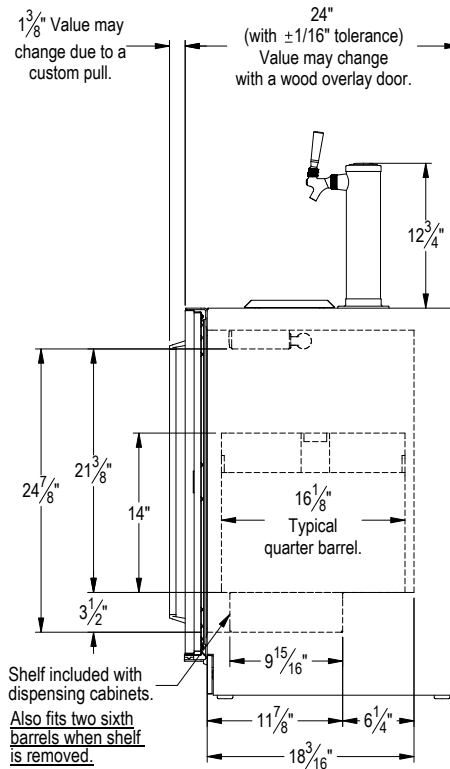

HP24TS-3/TO-3 FEATURES

- Available with solid stainless steel door or solid wood overlay door
- Stores (1) 1/4 barrel or (2) 1/6 barrels
- Complete, self-contained beer system
- Portable drainer; no plumbing required
- 1- or 2-faucet tapping kit
- Low profile coupler for "D" system keg valves included
- Beer Dispenser temperature 33°- 42°F

(1) 1/4 barrel

(2) 1/6 barrel

Form No. HP24T-3
Rev. 10.14.2014

PRODUCT SPECIFICATIONS

Overall Width	23-7/8" (60.64 cm.)
Overall Height	34-1/4" (86.96 cm.)
Overall Depth	24" (60.96 cm.)
Opening Width	24" (60.96 cm.)
Opening Height	34-3/8" (87.31 cm.)
Opening Depth	24" (60.96 cm.)
Refrigerated Volume	5.2 cu. ft.
Door Swing Clearance	25" (63.5 cm.) minimum
Electrical	115V, 60Hz, 1 Phase, 2.3 amps
Plumbing	None Required
Annual Energy Usage	290 kWh/yr
Shipping Weight	222 lbs (100.7 kg.)

INDOOR MODELS

HP24TS-3-1L* Solid stainless steel door, hinge left

HP24TS-3-2L* Solid wood overlay door, hinge left

OUTDOOR MODELS

HP24TO-3-1L* Solid stainless steel door, hinge left

HP24TO-3-2L* Solid wood overlay door, hinge left

Number of faucets (24" models are available with 1 or 2 taps)

* Also available hinge right

* - Leg levelers can add 3/4" to these dimensions when fully extended.

Form No. HP24T-3
Rev. 10.14.2014