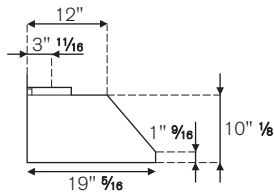

BERTAZZONI PROFESSIONAL SERIES

24" UNDERMOUNT CANOPY HOOD KU24 PRO 1 X

FEATURES

Hood finishing	stainless steel
Motor	1
Speed	3
Hood control	electronic with buttons
Halogen lights	2
Filters	aluminum mesh
Max extraction power	600 cfm

TECHNICAL SPECIFICATIONS

Electrical Requirements	120 V 60 Hz
Max Amp usage, power rating	3.3 A - 400 W
Certification	cETLus
Warranty	2 years parts and labor

ACCESSORIES

Recirculation Kit	code 901154
Narrow duct cover	code 901262
Narrow duct cover for ceiling height 8-10 ft	code 901281
European Baffle Filter	code 901253

This model is not suited for recirculation

INSTALLATION INSTRUCTIONS

Bertazzoni recommends to operate the appliance after it has been properly installed. Please refer to the installation manual for further details.

Disclaimer: while every effort has been made to insure the accuracy of the information contained in this brochure, Fratelli Bertazzoni reserves the right to change any part of the information at any time without notice.

Fratelli Bertazzoni, Bertazzoni and the winged wheel brand icon are registered trademarks of Bertazzoni Spa.