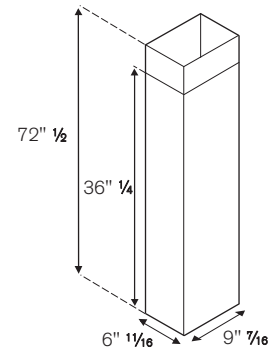

BERTAZZONI PROFESSIONAL SERIES

24" UNDERMOUNT CANOPY HOOD KU24 PRO 1 X

FEATURES

Hood finishing	stainless steel
Motor	1
Speed	3
Hood control	electronic with buttons
Halogen lights	2
Filters	aluminum mesh
Max extraction power	600 cfm

TECHNICAL SPECIFICATIONS

Electrical Requirements	120 V 60 Hz
Max Amp usage, power rating	3.3 A - 400 W
Certification	cETLus
Warranty	2 years parts and labor

ACCESSORIES

Recirculation Kit	code 901154
Narrow duct cover	code 901262
Narrow duct cover for ceiling height 8-10 ft	code 901281
European Baffle Filter	code 901253

This model is not suited for recirculation

INSTALLATION INSTRUCTIONS

Bertazzoni recommends to operate the appliance after it has been properly installed. Please refer to the installation manual for further details.

Disclaimer: while every effort has been made to insure the accuracy of the information contained in this brochure, Fratelli Bertazzoni reserves the right to change any part of the information at any time without notice.

Fratelli Bertazzoni, Bertazzoni and the winged wheel brand icon are registered trademarks of Bertazzoni Spa.