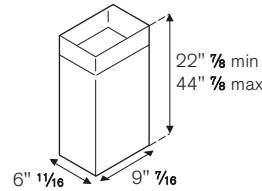

BERTAZZONI PROFESSIONAL SERIES

24" UNDERMOUNT CANOPY HOOD KU24 PRO 1 X

FEATURES

Hood finishing	stainless steel
Motor	1
Speed	3
Hood control	electronic with buttons
Halogen lights	2
Filters	aluminum mesh
Max extraction power	600 cfm

TECHNICAL SPECIFICATIONS

Electrical Requirements	120 V 60 Hz
Max Amp usage, power rating	3.3 A - 400 W
Certification	cETLus
Warranty	2 years parts and labor

ACCESSORIES

Recirculation Kit	code 901154
Narrow duct cover	code 901262
Narrow duct cover for ceiling height 8-10 ft	code 901281
European Baffle Filter	code 901253

This model is not suited for recirculation

INSTALLATION INSTRUCTIONS

Bertazzoni recommends to operate the appliance after it has been properly installed. Please refer to the installation manual for further details.

Disclaimer: while every effort has been made to insure the accuracy of the information contained in this brochure, Fratelli Bertazzoni reserves the right to change any part of the information at any time without notice.

Fratelli Bertazzoni, Bertazzoni and the winged wheel brand icon are registered trademarks of Bertazzoni Spa.