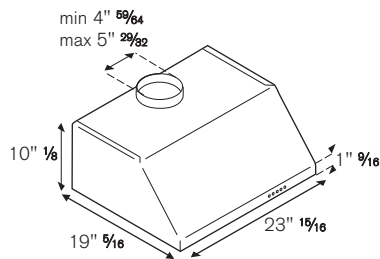

BERTAZZONI PROFESSIONAL SERIES

24" UNDERMOUNT CANOPY HOOD KU24 PRO 1 X

FEATURES

Hood finishing	stainless steel
Motor	1
Speed	3
Hood control	electronic with buttons
Halogen lights	2
Filters	aluminum mesh
Max extraction power	600 cfm

TECHNICAL SPECIFICATIONS

Electrical Requirements	120 V 60 Hz
Max Amp usage, power rating	3.3 A - 400 W
Certification	cETLus
Warranty	2 years parts and labor

ACCESSORIES

Recirculation Kit	code 901154
Narrow duct cover	code 901262
Narrow duct cover for ceiling height 8-10 ft	code 901281
European Baffle Filter	code 901253

This model is not suited for recirculation

INSTALLATION INSTRUCTIONS

Bertazzoni recommends to operate the appliance after it has been properly installed. Please refer to the installation manual for further details.

Disclaimer: while every effort has been made to insure the accuracy of the information contained in this brochure, Fratelli Bertazzoni reserves the right to change any part of the information at any time without notice.

Fratelli Bertazzoni, Bertazzoni and the winged wheel brand icon are registered trademarks of Bertazzoni Spa.