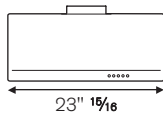

BERTAZZONI PROFESSIONAL SERIES

24" UNDERMOUNT CANOPY HOOD KU24 PRO 1 X

FEATURES

Hood finishing	stainless steel
Motor	1
Speed	3
Hood control	electronic with buttons
Halogen lights	2
Filters	aluminum mesh
Max extraction power	600 cfm

TECHNICAL SPECIFICATIONS

Electrical Requirements	120 V 60 Hz
Max Amp usage, power rating	3.3 A - 400 W
Certification	cETLus
Warranty	2 years parts and labor

ACCESSORIES

Recirculation Kit	code 901154
Narrow duct cover	code 901262
Narrow duct cover for ceiling height 8-10 ft	code 901281
European Baffle Filter	code 901253

This model is not suited for recirculation

INSTALLATION INSTRUCTIONS

Bertazzoni recommends to operate the appliance after it has been properly installed. Please refer to the installation manual for further details.

Disclaimer: while every effort has been made to insure the accuracy of the information contained in this brochure, Fratelli Bertazzoni reserves the right to change any part of the information at any time without notice.

Fratelli Bertazzoni, Bertazzoni and the winged wheel brand icon are registered trademarks of Bertazzoni Spa.