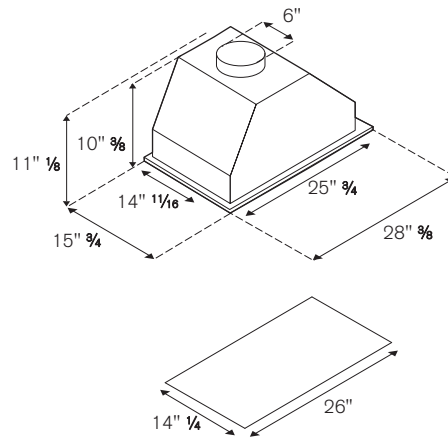

BERTAZZONI PROFESSIONAL SERIES

30" BAFFLE INSERT HOOD KIN 30 PRO X

FEATURES

Hood finishing	stainless steel
Motor	1
Speed	3
Hood control	double electronic slider and remote control
Halogen lights	2
Filters	baffle stainless steel
Max extraction power	600 cfm

TECHNICAL SPECIFICATIONS

Electrical Requirements	120 V 60 Hz
Max Amp usage, power rating	3.3 A - 400 W
Certification	cETLus
Warranty	2 years parts and labor

INSTALLATION INSTRUCTIONS

Bertazzoni recommends to operate the appliance after it has been properly installed. Please refer to the installation manual for further details.

Disclaimer: while every effort has been made to insure the accuracy of the information contained in this brochure, Fratelli Bertazzoni reserves the right to change any part of the information at any time without notice.

Fratelli Bertazzoni, Bertazzoni and the winged wheel brand icon are registered trademarks of Bertazzoni Spa.