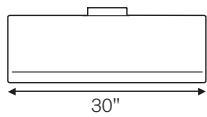

BERTAZZONI PROFESSIONAL SERIES

30" UNDERMOUNT CANOPY HOOD KU30 PRO 1 XV

FEATURES

Hood finishing	stainless steel
Motor	1
Speed	3
Hood control	slider
Halogen lights	2
Filters	aluminum mesh
Max extraction power	400 cfm

TECHNICAL SPECIFICATIONS

Voltage, frequency	120 V 60 Hz
Max Amp usage, power rating	3.3 A - 400 W
Certification	UL
Warranty	2 years parts and labor

ACCESSORIES

Narrow duct cover	code 901262
Medium duct cover	code 901263
Full-width duct cover	code 901265
Narrow duct cover for ceiling height 8-10 ft	code 901281

INSTALLATION INSTRUCTIONS

Bertazzoni recommends to operate the appliance after it has been properly installed. Please refer to the installation manual for further details.

Disclaimer: while every effort has been made to insure the accuracy of the information contained in this brochure, Fratelli Bertazzoni reserves the right to change any part of the information at any time without notice.

Fratelli Bertazzoni, Bertazzoni and the winged wheel brand icon are registered trademarks of Bertazzoni Spa.