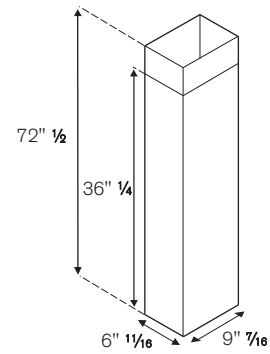

ACCESSORIES

Narrow duct cover	code 901262
Medium duct cover	code 901263
Full-width duct cover	code 901265
Narrow duct cover for ceiling height 8-10 ft	code 901281

INSTALLATION INSTRUCTIONS

Bertazzoni recommends to operate the appliance after it has been properly installed. Please refer to the installation manual for further details.