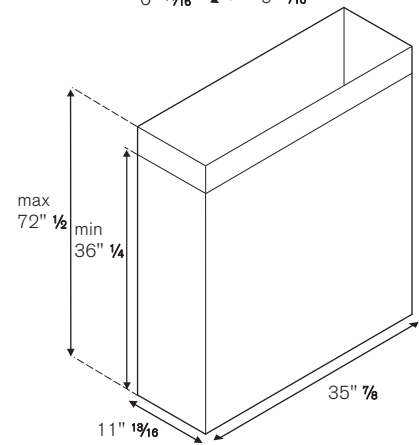

ACCESSORIES

Narrow duct cover	code 901262
Medium duct cover	code 901263
Full-width duct cover	code 901265
Narrow duct cover for ceiling height 8-10 ft	code 901281

INSTALLATION INSTRUCTIONS

Bertazzoni recommends to operate the appliance after it has been properly installed. Please refer to the installation manual for further details.