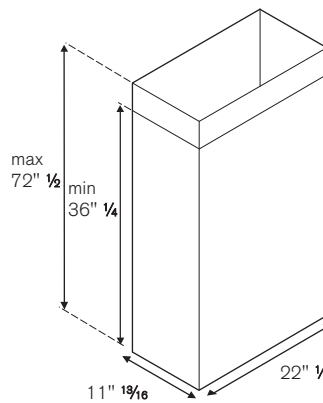

ACCESSORIES

Narrow duct cover	code 901262
Medium duct cover	code 901263
Full-width duct cover	code 901265
Narrow duct cover for ceiling height 8-10 ft	code 901281

INSTALLATION INSTRUCTIONS

Bertazzoni recommends to operate the appliance after it has been properly installed. Please refer to the installation manual for further details.