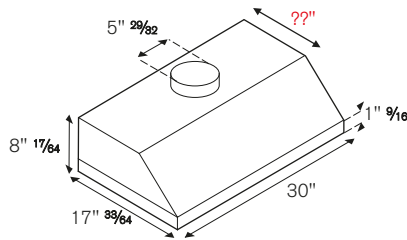

ACCESSORIES

Narrow duct cover	code 901262
Medium duct cover	code 901263
Full-width duct cover	code 901265
Narrow duct cover for ceiling height 8-10 ft	code 901281

INSTALLATION INSTRUCTIONS

Bertazzoni recommends to operate the appliance after it has been properly installed. Please refer to the installation manual for further details.