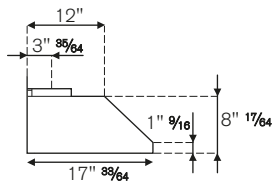

ACCESSORIES

Narrow duct cover	code 901262
Medium duct cover	code 901263
Full-width duct cover	code 901265
Narrow duct cover for ceiling height 8-10 ft	code 901281

INSTALLATION INSTRUCTIONS

Bertazzoni recommends to operate the appliance after it has been properly installed. Please refer to the installation manual for further details.