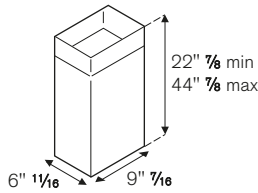

ACCESSORIES

Narrow duct cover	code 901262
Medium duct cover	code 901263
Full-width duct cover	code 901265
Narrow duct cover for ceiling height 8-10 ft	code 901281

INSTALLATION INSTRUCTIONS

Bertazzoni recommends to operate the appliance after it has been properly installed. Please refer to the installation manual for further details.