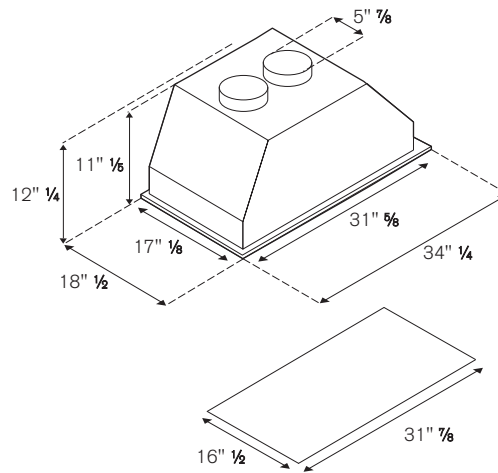

BERTAZZONI PROFESSIONAL SERIES

36" BAFFLE INSERT HOOD KIN 36 PRO X

FEATURES

Hood finishing	stainless steel
Motor	2
Speed	3
Hood control	electronic with buttons and remote control
Halogen lights	4
Filters	baffle stainless steel
Max extraction power	1000 cfm

TECHNICAL SPECIFICATIONS

Electrical Requirements	120 V 60 Hz
Max Amp usage, power rating	6.6 A - 800 W
Certification	cETLus
Warranty	2 years parts and labor

ACCESSORIES

Air Bracket	code 901264

INSTALLATION INSTRUCTIONS

Bertazzoni recommends to operate the appliance after it has been properly installed. Please refer to the installation manual for further details.

Disclaimer: while every effort has been made to insure the accuracy of the information contained in this brochure, Fratelli Bertazzoni reserves the right to change any part of the information at any time without notice.

Fratelli Bertazzoni, Bertazzoni and the winged wheel brand icon are registered trademarks of Bertazzoni Spa.