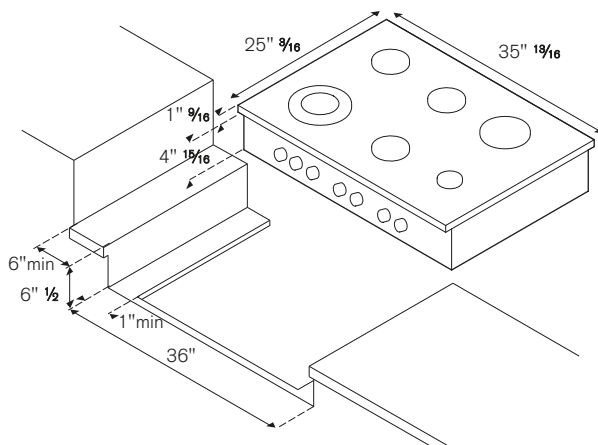

BERTAZZONI PROFESSIONAL SERIES

36" RANGETOP 6 BURNER CB36 6 00 X

FEATURES

Brass burners	6
Dual wok (1x)	750-18000 Btu/h
Rapid (1x)	11000 Btu/h
Semi-rapid (3x)	6500 Btu/h
Auxiliary (1x)	3400 Btu/h
Simmer rate	750 Btu/h
Maintop	stainless steel
Worktop controls	knobs
Knobs	solid metal
Grates	cast iron
Backguard	yes
One hand ignition	yes
Wok adapter	yes
Simmer ring	yes

TECHNICAL SPECIFICATIONS

Electrical Requirements	120 V 60 Hz
Max Amp usage, power rating	1 A - 1 W
Certification	CSA
Warranty	2 years parts and labor

ACCESSORIES

Simmer ring (standard)	code 408077
Stainless steel griddle (optional)	code SG36X
Wok ring (standard)	code 408117

A LP conversion kit for all burners is included

INSTALLATION INSTRUCTIONS

Bertazzoni recommends to operate the appliance after it has been installed in a cabinet.

The kitchen cabinets shall be made of materials capable of withstanding temperatures at least 117°F (65°C) above room temperature in order to avoid possible damage to the cabinets during appliance usage.

Disclaimer: while every effort has been made to insure the accuracy of the information contained in this brochure, Fratelli Bertazzoni reserves the right to change any part of the information at any time without notice.

Fratelli Bertazzoni, Bertazzoni and the winged wheel brand icon are registered trademarks of Bertazzoni Spa.