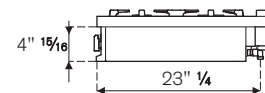

BERTAZZONI PROFESSIONAL SERIES

36" RANGETOP 6 BURNER CB36 6 00 X

FEATURES

Brass burners	6
Dual wok (1x)	750-18000 Btu/h
Rapid (1x)	11000 Btu/h
Semi-rapid (3x)	6500 Btu/h
Auxiliary (1x)	3400 Btu/h
Simmer rate	750 Btu/h
Maintop	stainless steel
Worktop controls	knobs
Knobs	solid metal
Grates	cast iron
Backguard	yes
One hand ignition	yes
Wok adapter	yes
Simmer ring	yes

TECHNICAL SPECIFICATIONS

Electrical Requirements	120 V 60 Hz
Max Amp usage, power rating	1 A - 1 W
Certification	CSA
Warranty	2 years parts and labor

ACCESSORIES

Simmer ring (standard)	code 408077
Stainless steel griddle (optional)	code SG36X
Wok ring (standard)	code 408117

A LP conversion kit for all burners is included

INSTALLATION INSTRUCTIONS

Bertazzoni recommends to operate the appliance after it has been installed in a cabinet.

The kitchen cabinets shall be made of materials capable of withstanding temperatures at least 117°F (65°C) above room temperature in order to avoid possible damage to the cabinets during appliance usage.

Disclaimer: while every effort has been made to insure the accuracy of the information contained in this brochure, Fratelli Bertazzoni reserves the right to change any part of the information at any time without notice.

Fratelli Bertazzoni, Bertazzoni and the winged wheel brand icon are registered trademarks of Bertazzoni Spa.