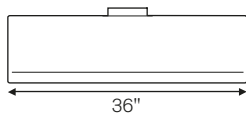

BERTAZZONI PROFESSIONAL SERIES

36" UNDERMOUNT CANOPY HOOD KU36 PRO 1 XV

FEATURES

Hood finishing	stainless steel
Motor	1
Speed	3
Hood control	slider
Halogen lights	2
Filters	aluminum mesh
Max extraction power	400 cfm

TECHNICAL SPECIFICATIONS

Voltage, frequency	120 V 60 Hz
Max Amp usage, power rating	3.3 A - 400 W
Certification	UL
Warranty	2 years parts and labor

ACCESSORIES

Narrow duct cover	code 901262
Medium duct cover	code 901263
Full-width duct cover	code 901265
Narrow duct cover for ceiling height 8-10 ft	code 901281

INSTALLATION INSTRUCTIONS

Bertazzoni recommends to operate the appliance after it has been properly installed. Please refer to the installation manual for further details.

Disclaimer: while every effort has been made to insure the accuracy of the information contained in this brochure, Fratelli Bertazzoni reserves the right to change any part of the information at any time without notice.

Fratelli Bertazzoni, Bertazzoni and the winged wheel brand icon are registered trademarks of Bertazzoni Spa.