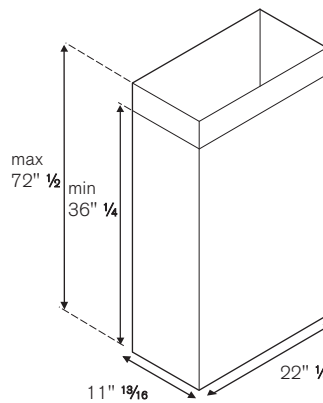

BERTAZZONI PROFESSIONAL SERIES

36" UNDERMOUNT CANOPY HOOD KU36 PRO 1 XV

FEATURES

Hood finishing	stainless steel
Motor	1
Speed	3
Hood control	slider
Halogen lights	2
Filters	aluminum mesh
Max extraction power	400 cfm

TECHNICAL SPECIFICATIONS

Voltage, frequency	120 V 60 Hz
Max Amp usage, power rating	3.3 A - 400 W
Certification	UL
Warranty	2 years parts and labor

ACCESSORIES

Narrow duct cover	code 901262
Medium duct cover	code 901263
Full-width duct cover	code 901265
Narrow duct cover for ceiling height 8-10 ft	code 901281

INSTALLATION INSTRUCTIONS

Bertazzoni recommends to operate the appliance after it has been properly installed. Please refer to the installation manual for further details.

Disclaimer: while every effort has been made to insure the accuracy of the information contained in this brochure, Fratelli Bertazzoni reserves the right to change any part of the information at any time without notice.

Fratelli Bertazzoni, Bertazzoni and the winged wheel brand icon are registered trademarks of Bertazzoni Spa.