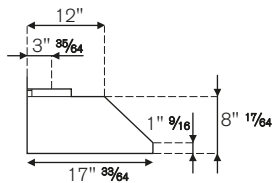

### ACCESSORIES

Narrow duct cover	code 901262
Medium duct cover	code 901263
Full-width duct cover	code 901265
Narrow duct cover for ceiling height 8-10 ft	code 901281