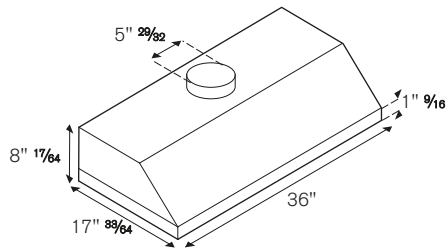

BERTAZZONI PROFESSIONAL SERIES

36" UNDERMOUNT CANOPY HOOD KU36 PRO 1 XV

FEATURES

Hood finishing	stainless steel
Motor	1
Speed	3
Hood control	slider
Halogen lights	2
Filters	aluminum mesh
Max extraction power	400 cfm

TECHNICAL SPECIFICATIONS

Voltage, frequency	120 V 60 Hz
Max Amp usage, power rating	3.3 A - 400 W
Certification	UL
Warranty	2 years parts and labor

ACCESSORIES

Narrow duct cover	code 901262
Medium duct cover	code 901263
Full-width duct cover	code 901265
Narrow duct cover for ceiling height 8-10 ft	code 901281

INSTALLATION INSTRUCTIONS

Bertazzoni recommends to operate the appliance after it has been properly installed. Please refer to the installation manual for further details.

Disclaimer: while every effort has been made to insure the accuracy of the information contained in this brochure, Fratelli Bertazzoni reserves the right to change any part of the information at any time without notice.

Fratelli Bertazzoni, Bertazzoni and the winged wheel brand icon are registered trademarks of Bertazzoni Spa.