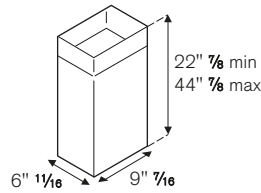

BERTAZZONI PROFESSIONAL SERIES

36" UNDERMOUNT CANOPY HOOD KU36 PRO 1 XV

FEATURES

Hood finishing	stainless steel
Motor	1
Speed	3
Hood control	slider
Halogen lights	2
Filters	aluminum mesh
Max extraction power	400 cfm

TECHNICAL SPECIFICATIONS

Voltage, frequency	120 V 60 Hz
Max Amp usage, power rating	3.3 A - 400 W
Certification	UL
Warranty	2 years parts and labor

ACCESSORIES

Narrow duct cover	code 901262
Medium duct cover	code 901263
Full-width duct cover	code 901265
Narrow duct cover for ceiling height 8-10 ft	code 901281

INSTALLATION INSTRUCTIONS

Bertazzoni recommends to operate the appliance after it has been properly installed. Please refer to the installation manual for further details.

Disclaimer: while every effort has been made to insure the accuracy of the information contained in this brochure, Fratelli Bertazzoni reserves the right to change any part of the information at any time without notice.

Fratelli Bertazzoni, Bertazzoni and the winged wheel brand icon are registered trademarks of Bertazzoni Spa.