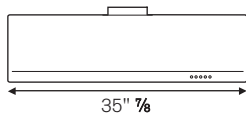

BERTAZZONI PROFESSIONAL SERIES

36" UNDERMOUNT CANOPY HOOD KU36 PRO 1 X

FEATURES

Hood finishing	stainless steel
Motor	1
Speed	3
Hood control	electronic with buttons
Halogen lights	2
Filters	aluminum mesh
Max extraction power	600 cfm

TECHNICAL SPECIFICATIONS

Electrical Requirements	120 V 60 Hz
Max Amp usage, power rating	3.3 A - 400 W
Certification	cETLus
Warranty	2 years parts and labor

ACCESSORIES

Recirculation Kit	code 901154
Narrow duct cover	code 901262
Full-width duct cover	code 901265
Narrow duct cover for ceiling height 8-10 ft	code 901281
European Baffle Filter	code 901253

This model is not suited for recirculation

INSTALLATION INSTRUCTIONS

Bertazzoni recommends to operate the appliance after it has been properly installed. Please refer to the installation manual for further details.

Disclaimer: while every effort has been made to insure the accuracy of the information contained in this brochure, Fratelli Bertazzoni reserves the right to change any part of the information at any time without notice.

Fratelli Bertazzoni, Bertazzoni and the winged wheel brand icon are registered trademarks of Bertazzoni Spa.