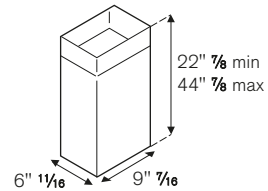

BERTAZZONI PROFESSIONAL SERIES

36" UNDERMOUNT CANOPY HOOD KU36 PRO 1 X

FEATURES

Hood finishing	stainless steel
Motor	1
Speed	3
Hood control	electronic with buttons
Halogen lights	2
Filters	aluminum mesh
Max extraction power	600 cfm

TECHNICAL SPECIFICATIONS

Electrical Requirements	120 V 60 Hz
Max Amp usage, power rating	3.3 A - 400 W
Certification	cETLus
Warranty	2 years parts and labor

ACCESSORIES

Recirculation Kit	code 901154
Narrow duct cover	code 901262
Full-width duct cover	code 901265
Narrow duct cover for ceiling height 8-10 ft	code 901281
European Baffle Filter	code 901253

This model is not suited for recirculation

INSTALLATION INSTRUCTIONS

Bertazzoni recommends to operate the appliance after it has been properly installed. Please refer to the installation manual for further details.

Disclaimer: while every effort has been made to insure the accuracy of the information contained in this brochure, Fratelli Bertazzoni reserves the right to change any part of the information at any time without notice.

Fratelli Bertazzoni, Bertazzoni and the winged wheel brand icon are registered trademarks of Bertazzoni Spa.