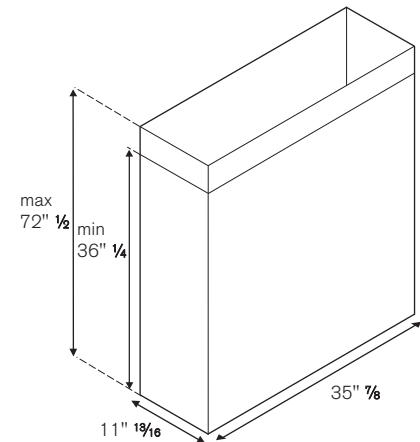

ACCESSORIES

Recirculation Kit	code 901154
Narrow duct cover	code 901262
Full-width duct cover	code 901265
Narrow duct cover for ceiling height 8-10 ft	code 901281
European Baffle Filter	code 901253

This model is not suited for recirculation