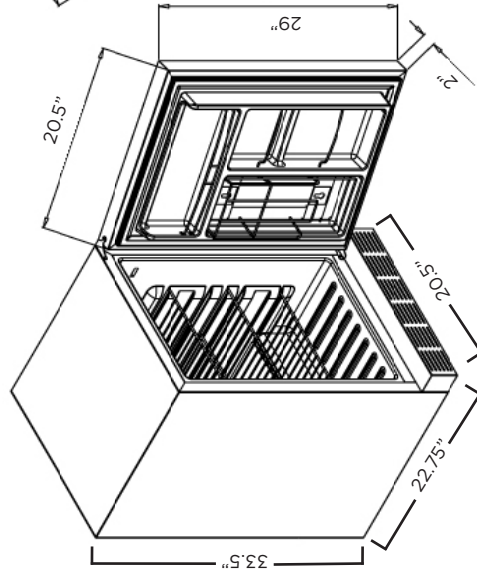

Left or right swing hinge

Three shelf racks and one can dispenser

Condiment trays in door

OPTIONS

- Right or Left hinge swing available at point of purchase
- Adjustable feet and shelves

Overall Dimensions:

33.5"(H) X 20.5"(W) X 22.75"(D)

Cutout Dimensions:

33.63"(H) X 20.75"(W) X 23"(D)

Overall

Cutout