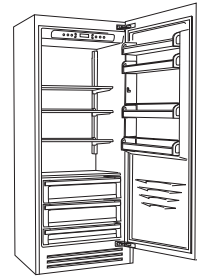

Product Features

Integrated Column Series

F136RC-LO
F136RC-RO

F130RC-LO
F130RC-RO

Specifications

Outside Dimensions			
Width	in	35 3/8"	29 1/2"
Height	in	84"	84"
Depth	in	24"	24"
Weight Net	lb	474	430
Niche Dimensions			
Height	in	84"	84"
Width	in	36"	30"
Depth	in	24"	24"
Door Clearance	in	57 7/8"	52"
Door Opening Angle	°<	105	105

Technical Specifications

Gross capacity	cbft	21.4	17
Bottle Capacity	bott	-	-

Features

Fridge/Freezer Compartment			
Shelves		3	3
Door Bins		4	4
Drawers		3 Low Temp	3 Low Temp
Riserva Compartment			
Shelves		-	-
Wine Cellar Compartment			
Shelves		-	-

Model Options

Door Opening Left/Right	L/R	✓	✓
Ice Maker	i	-	-

**FI24RC-LO
FI24RC-RO**

**FI24WCR-LGO
FI24WCR-RGO**

Freezer Column

**FI30FCi-LO
FI30FCi-RO**

**FI24FCi-LO
FI24FCi-RO**

Must be ordered in combination with Fridge column.