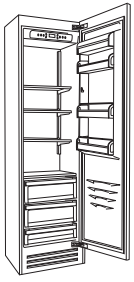

Product Features

Integrated Column Series

F136RC-LO
F136RC-RO

F130RC-LO
F130RC-RO

Specifications

Outside Dimensions			
Width	in	35 3/8"	29 1/2"
Height	in	84"	84"
Depth	in	24"	24"
Weight Net	lb	474	430
Niche Dimensions			
Height	in	84"	84"
Width	in	36"	30"
Depth	in	24"	24"
Door Clearance	in	57 7/8"	52"
Door Opening Angle	°<	105	105

Technical Specifications

Gross capacity	cbft	21.4	17
Bottle Capacity	bott	-	-

Features

Fridge/Freezer Compartment			
Shelves		3	3
Door Bins		4	4
Drawers		3 Low Temp	3 Low Temp
Riserva Compartment			
Shelves		-	-
Wine Cellar Compartment			
Shelves		-	-

Model Options

Door Opening Left/Right	L/R	✓	✓
Ice Maker	i	-	-

**FI24RC-LO
FI24RC-RO**

**FI24WCR-LGO
FI24WCR-RGO**

Freezer Column

**FI30FCi-LO
FI30FCi-RO**

**FI24FCi-LO
FI24FCi-RO**

Must be ordered in combination with Fridge column.