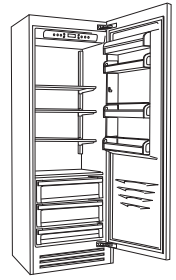

Product Features

Integrated Column Series

F136RC-LO
F136RC-RO

F130RC-LO
F130RC-RO

Specifications

Outside Dimensions			
Width	in	35 3/8"	29 1/2"
Height	in	84"	84"
Depth	in	24"	24"
Weight Net	lb	474	430
Niche Dimensions			
Height	in	84"	84"
Width	in	36"	30"
Depth	in	24"	24"
Door Clearance	in	57 7/8"	52"
Door Opening Angle	°<	105	105

Technical Specifications

Gross capacity	cbft	21.4	17
Bottle Capacity	bott	-	-

Features

Fridge/Freezer Compartment			
Shelves		3	3
Door Bins		4	4
Drawers		3 Low Temp	3 Low Temp
Riserva Compartment			
Shelves		-	-
Wine Cellar Compartment			
Shelves		-	-

Model Options

Door Opening Left/Right	L/R	✓	✓
Ice Maker	i	-	-

**FI24RC-LO
FI24RC-RO**

**FI24WCR-LGO
FI24WCR-RGO**

Freezer Column

**FI30FCi-LO
FI30FCi-RO**

**FI24FCi-LO
FI24FCi-RO**

Must be ordered in combination with Fridge column.