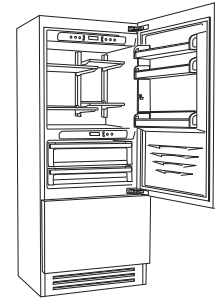

Product Features

Integrated Series

FI36BFi-LO
FI36BFi-RO

Specifications

Outside Dimensions		
Width	in	35 3/8"
Height	in	84"
Depth	in	24"
Weight Net	lb	529
Niche Dimensions		
Height	in	84"
Width	in	36"
Depth	in	24"
Door Clearance	in	57 7/8"
Door Opening Angle	°<	105

Technical Specifications

Fridge/Wine Cellar compartment gross capacity	cbft	13.5
TriMode compartment gross capacity	cbft	4.8
Bottle Capacity	bott	-

Features

Fridge/Riserva Compartment		
Shelves		2+2
Door Bins		3
Fresco/Wine Cellar Compartment		
Shelves		-
Drawers		2 Fresco
TriMode Compartment		
Large Drawers		1
Inner Drawer		1+ice tray*

Product Features

Integrated Series

**FI36BDi-LO
FI36BDi-RO**

Specifications

Outside Dimensions		
Width	in	35 3/8"
Height	in	84"
Depth	in	24"
Weight Net	lb	474
Niche Dimensions		
Height	in	84"
Width	in	36"
Depth	in	24"
Door Clearance	in	57 7/8"
Door Opening Angle	°<	105