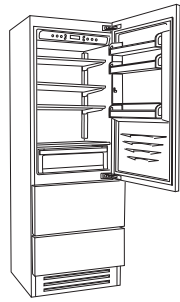

Technical Specifications

Fridge/Wine Cellar compartment gross capacity	cbft	13.5
TriMode compartment gross capacity	cbft	4.8
Bottle Capacity	bott	-

Features

Fridge/Riserva Compartment		
Shelves		2+2
Door Bins		3
Fresco/Wine Cellar Compartment		
Shelves		-
Drawers		2 Fresco
TriMode Compartment		
Large Drawers		1
Inner Drawer		1+ice tray*

Product Features

Integrated Series

**FI36BDi-LO
FI36BDi-RO**

Specifications

Outside Dimensions		
Width	in	35 3/8"
Height	in	84"
Depth	in	24"
Weight Net	lb	474
Niche Dimensions		
Height	in	84"
Width	in	36"
Depth	in	24"
Door Clearance	in	57 7/8"
Door Opening Angle	°<	105

Technical Specifications

Fridge/Wine Cellar compartment gross capacity	cbft	12.8
TriMode compartment gross capacity	cbft	6.7
Bottle Capacity	bott	-

Features

Fridge/Riserva Compartment	
Shelves	3
Door Bins	3
Fresco/Wine Cellar Compartment	
Shelves	-
Drawers	1 Low Temp
TriMode Compartment	
Large Drawers	1
Inner Drawer	1+ice tray*

Model Options

Door Opening Left/Right	L/R	✓
Ice Maker	i	✓

FI30BDi-LO
FI30BDi-RO

FI30BDW-LGO
FI30BDW-RGO

	29 1/2"	29 1/2"
	84"	84"
	24"	24"
	430	452
	84"	84"
	30"	30"
	24"	24"
	52"	52"
	105	105
	10.5	10.5
	5.5	5.5
	-	72
	3	9
	3	-
	-	-
	1 Low Temp	-
	1	1
	1+ice tray*	1
	✓	✓
	✓	-