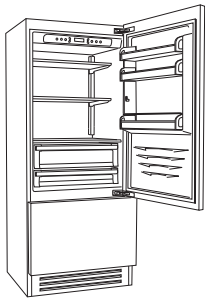

Product Features

Integrated Series

FI36BFi-LO
FI36BFi-RO

Specifications

Outside Dimensions		
Width	in	35 3/8"
Height	in	84"
Depth	in	24"
Weight Net	lb	529
Niche Dimensions		
Height	in	84"
Width	in	36"
Depth	in	24"
Door Clearance	in	57 7/8"
Door Opening Angle	°<	105

Technical Specifications

Fridge/Wine Cellar compartment gross capacity	cbft	13.5
TriMode compartment gross capacity	cbft	4.8
Bottle Capacity	bott	-

Features

Fridge/Riserva Compartment		
Shelves		2+2
Door Bins		3
Fresco/Wine Cellar Compartment		
Shelves		-
Drawers		2 Fresco
TriMode Compartment		
Large Drawers		1
Inner Drawer		1+ice tray*

Model Options

Door Opening Left/Right	L/R	✓
Ice Maker	i	✓

**FI36Bi-LO
FI36Bi-RO**

**FI30Bi-LO
FI30Bi-RO**

**FI24Bi-LO
FI24Bi-RO**

**FI24BWR-LGO
FI24BWR-RGO**

35 3/8"	29 1/2"	23 5/8"	23 5/8"
84"	84"	84"	84"
24"	24"	24"	24"
474	430	364	386
84"	84"	84"	84"
36"	30"	24"	24"
24"	24"	24"	24"
57 7/8"	52"	46"	46"
105	105	105	105
14.5	11.5	9	8.5
4.8	4	3.1	3
-	-	-	54
2	2	2	6
3	3	3	-
-	-	-	3
2 Low Temp	2 Low Temp	2 Low Temp	-
1	1	1	1
1+ice tray*	1+ice tray*	1+ice tray*	1
✓	✓	✓	✓
✓	✓	✓	-

Product Features

Integrated Series

**FI36BDi-LO
FI36BDi-RO**

Specifications

Outside Dimensions		
Width	in	35 3/8"
Height	in	84"
Depth	in	24"
Weight Net	lb	474
Niche Dimensions		
Height	in	84"
Width	in	36"
Depth	in	24"
Door Clearance	in	57 7/8"
Door Opening Angle	°<	105