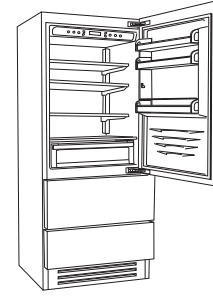

Product Features

Integrated Series

FI36BFi-LO
FI36BFi-RO

Specifications

Outside Dimensions		
Width	in	35 3/8"
Height	in	84"
Depth	in	24"
Weight Net	lb	529
Niche Dimensions		
Height	in	84"
Width	in	36"
Depth	in	24"
Door Clearance	in	57 7/8"
Door Opening Angle	°<	105

Technical Specifications

Fridge/Wine Cellar compartment gross capacity	cbft	13.5
TriMode compartment gross capacity	cbft	4.8
Bottle Capacity	bott	-

Features

Fridge/Riserva Compartment		
Shelves		2+2
Door Bins		3
Fresco/Wine Cellar Compartment		
Shelves		-
Drawers		2 Fresco
TriMode Compartment		
Large Drawers		1
Inner Drawer		1+ice tray*

Model Options

Door Opening Left/Right	L/R	✓
Ice Maker	i	✓

**FI36Bi-LO
FI36Bi-RO**

**FI30Bi-LO
FI30Bi-RO**

**FI24Bi-LO
FI24Bi-RO**

**FI24BWR-LGO
FI24BWR-RGO**

35 3/8"	29 1/2"	23 5/8"	23 5/8"
84"	84"	84"	84"
24"	24"	24"	24"
474	430	364	386
84"	84"	84"	84"
36"	30"	24"	24"
24"	24"	24"	24"
57 7/8"	52"	46"	46"
105	105	105	105
14.5	11.5	9	8.5
4.8	4	3.1	3
-	-	-	54
2	2	2	6
3	3	3	-
-	-	-	3
2 Low Temp	2 Low Temp	2 Low Temp	-
1	1	1	1
1+ice tray*	1+ice tray*	1+ice tray*	1
✓	✓	✓	✓
✓	✓	✓	-

Product Features

Integrated Series

**FI36BDi-LO
FI36BDi-RO**

Specifications

Outside Dimensions		
Width	in	35 3/8"
Height	in	84"
Depth	in	24"
Weight Net	lb	474
Niche Dimensions		
Height	in	84"
Width	in	36"
Depth	in	24"
Door Clearance	in	57 7/8"
Door Opening Angle	°<	105