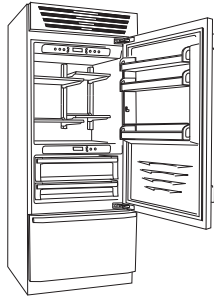

Product Features

StandPlus Series

Specifications

Outside Dimensions		
Width	in	
Height	in	
Depth	in	
Weight Net	lb	
Niche Dimensions		
Height	in	
Width	in	
Depth	in	
Door Clearance	in	
Door Opening Angle	°<	

Technical Specifications

Fridge/Wine Cellar compartment gross capacity	cbft	
TriMode compartment gross capacity	cbft	
Bottle Capacity	bott	

Features

Fridge/Riserva Compartment		
Shelves		
Door Bins		
Fresco/Wine Cellar Compartment		
Shelves		
Drawers		
TriMode Compartment		
Large Drawers		
Inner Drawer		

Model Options

Door Opening Left/Right	L/R	
Ice Maker	i	

FM36Bfi-LS
FM36Bfi-RS

FM24BWR-LGS
FM24BWR-RGS

	35 3/8"	23 5/8"
	84"	84"
	24 3/4" *w/o handle	24 3/4" *w/o handle
	606	463
	84"	84"
	36"	24"
	24"	24"
	57 7/8"	46"
	105	105
	13.5	8.5
	4.8	3
	-	54
	2+2	6
	3	-
	-	3
	2 Fresco	-
	1	1
	1+ice tray*	1
	✓	✓
	✓	-