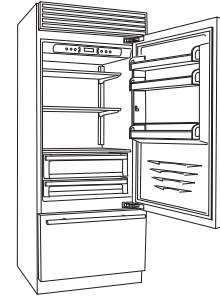

Product Features

X-Pro Series

FP36Bi-LS
FP36Bi-RS

Specifications

Outside Dimensions		
Width	in	35 3/8"
Height	in	84"
Depth	in	24 3/4" *w/o handle
Weight Net	lb	540
Niche Dimensions		
Height	in	84"
Width	in	36"
Depth	in	24"
Door Clearance	in	57 7/8"
Door Opening Angle	°<	105

Technical Specifications

Fridge/Wine Cellar compartment gross capacity	cbft	14.5
TriMode compartment gross capacity	cbft	4.8
Bottle Capacity	bott	-

Features

Fridge/Riserva Compartment	
Shelves	2
Door Bins	3
Fresco/Wine Cellar Compartment	
Shelves	-
Drawers	2 Low Temp
TriMode Compartment	
Large Drawers	1
Inner Drawer	1+ice tray*

Model Options

Door Opening Left/Right	L/R	✓
Ice Maker	i	✓