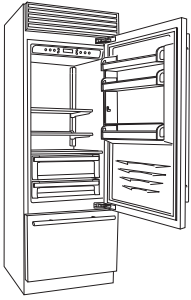

FP30Bi-LS
FP30Bi-RS