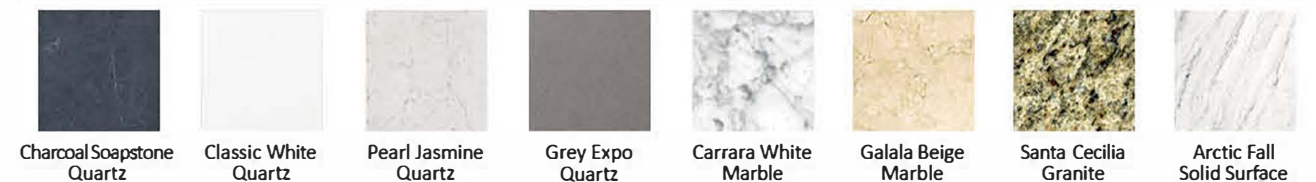

Top Information begins on page 145-150