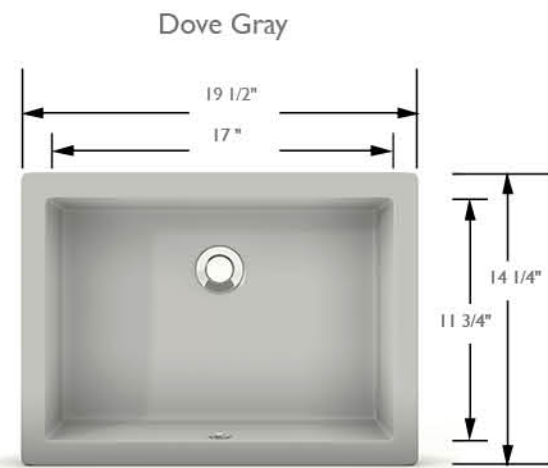

Premium solid surface sinks

James Martin has introduced premium sinks specifically made for our 3cm Silestone quartz countertops.

These rectangular undermount sinks are crafted from pure acrylic solid surface and features four colors curated to coordinate with our five standard colors of Silestone quartz.

These solid surface sinks are rated for both residential and commercial use and carry certifications from UPC, ANSI, CB-PVS OCPS, CSA and IAPMO.

Acrylic solid surface materials are prized for the superior resistance to staining, fire and mildew. Our solid surface sinks are also resistant to fading and discoloration from ultraviolet sources.

Pictured on the right, are James Martin's four sink colors: Bright White, Dark Gray, Dove Gray and Natural Concrete.

All sinks are offered with a polished finish for easy cleanup and maintenance and overflow drains for safety and convenience.

When paired with our Silestone countertops, these classically colored sinks allow you to thoroughly craft your bathroom's personality.

Whether your style is boldly basic to mid century modern to coastal cottage, these premium sinks provide the finishing touch.

SNK-SS-RC-DVG
(Limited Supply - Confirm Availability)

Natural Concrete