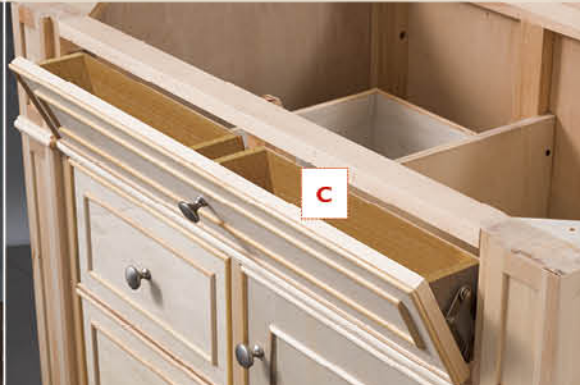

C Where space allows, many James Martin cabinets feature top row "tip out" Bamboo drawers for handy storage of small items. The containers are removable for easy cleaning.