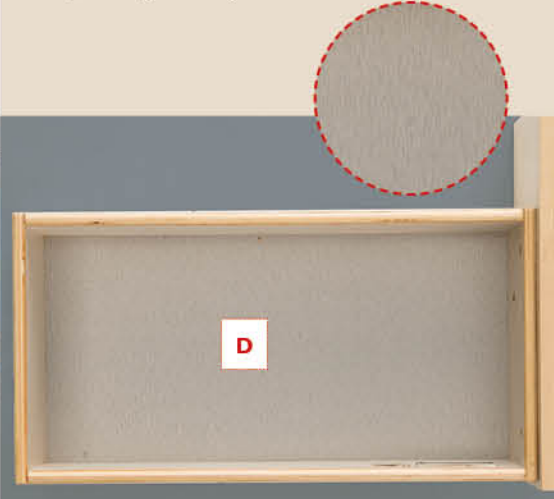

**A** Vertical supports are used for strength and to help distribute the weight of countertops.

**B** Corner Brackets (Gussets) reinforce strength of the cabinet corners and also help distribute countertop weight. These brackets (also called braces) are secured with both wood glue and wood screws.

**C** Where space allows, many James Martin cabinets feature top row "tip out" Bamboo drawers for handy storage of small items. The containers are removable for easy cleaning.

**D** Our drawer bottoms feature brushed aluminum finish laminate for worry free storage of liquids, easy cleaning and a simple, modern aesthetic.