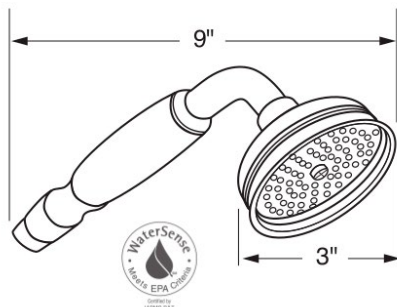

1101/8E Single-Function Anti-Calcium Handshower

Suggested Retail Price

APC	PN	STN	TCB	IB	SUB	ULB	MB
213	213	273	273	282	273	273	282

- Flow rate 1.8 GPM