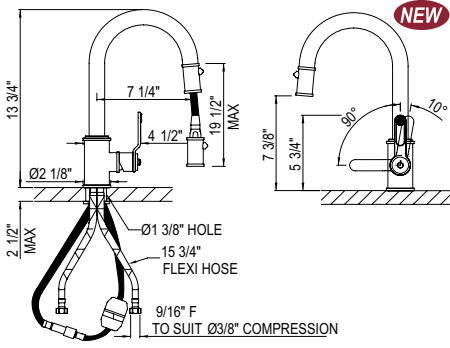

U.4543 Perrin & Rowe® Armstrong™ Pull-Down Bar/Food Prep Faucet

- 1.8 GPM
- Requires 2 1/2" clearance from backsplash to center of faucet hole
- Dual spray with lock in modes
- Matching kitchen faucet U.4544

Suggested Retail Price

	APC	PN	STN	SEG
HT	998	1,198	1,248	1,447