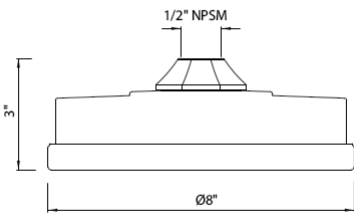

U.5135 8" Perrin & Rowe® Deco™ Rain Showerhead

Suggested Retail Price					
APC	PN	STN	EG	ULB	ULB
641	705	801	864	910	910

- Flow rate 1.8 GPM