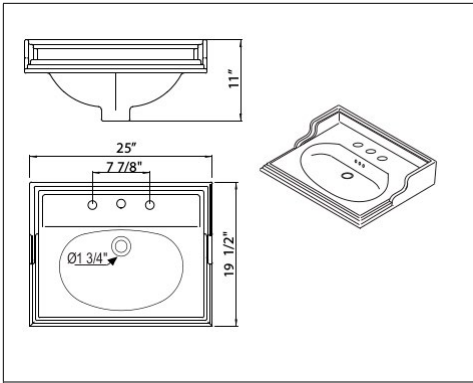

Suggested Retail Price

WH
960

- Dimensions listed are +/- 1/4"

U.2863 Perrin & Rowe® Victorian 25" Sink

Suggested Retail Price

WH
1,169

- For use with RW2231 wash stand with glass shelf
- Dimensions listed are +/- 1/4"