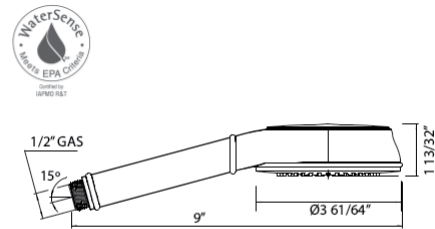

B0315 Single-Function Baltera Handshower

- Flow rate 1.8 GPM

Suggested Retail Price

APC	PN	STN	MB	SG	TCB
123	158	214	243	243	243