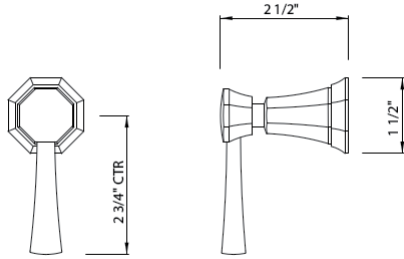

APC

PN

STN

EG

U.6176 Perrin & Rowe® Deco™ Tank Trip Arm

Suggested Retail Price

Handle	APC	PN	STN	EG
LS	314	329	376	406

- Fits front and side installations on toilet tanks