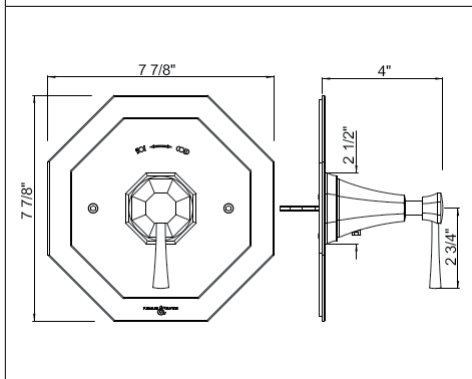

U.5157LS OR U.5158X Perrin & Rowe® Deco™ 1/2" Thermostatic Trim Without Volume Control

Suggested Retail Price

Handle	APC	PN	STN	EG
LS	1,033	1,137	1,291	1,501
X	1,033	1,137	1,291	1,501

- Rough valve sold separately
  — Order 1005N 3/4" thermostatic rough valve: $369
  — Order U.5585BO 3/4" thermostatic rough valve: $1,464