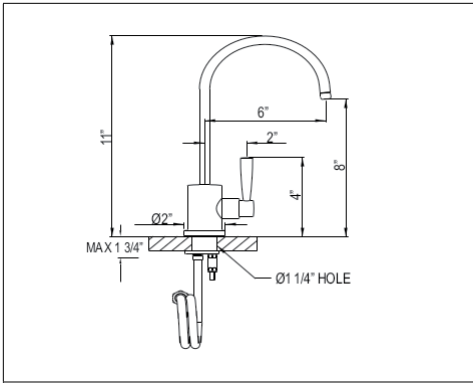

U.1601 Perrin & Rowe® Holborn™ C-Spout Filter Faucet

Suggested Retail Price

Handle	APC	PN	STN	EB	SEG	ULB
L	707	799	908	908	1,015	957

- Not suitable for R.O. systems or instant hot systems
- Filtered water .5 GPM at 45 PSI