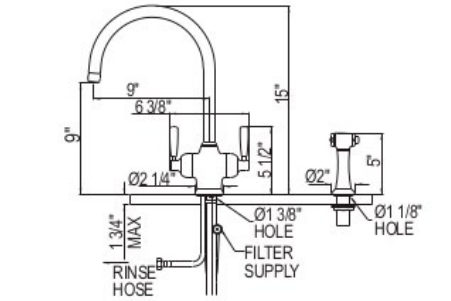

U.1535 Perrin & Rowe® Holborn™ Filtration 2-Lever Kitchen Faucet With Sidespray

- Filtered water .5 GPM, hot and cold water 1.5 GPM at 45 PSI

Suggested Retail Price

Handle	APC	PN	STN
LS	1,731	1,868	2,077