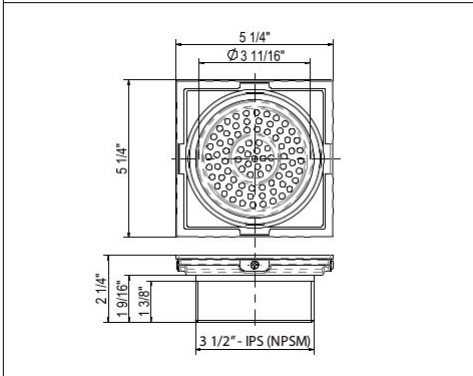

DT123ABS3 3 1/2" IPS Threaded Abs Drain Throat Assembly

Suggested Retail Price	
	N/A
	55

- ROHL Decorative Drain Cover required to complete set: DC3142, DC3143, DC3144, DC3146