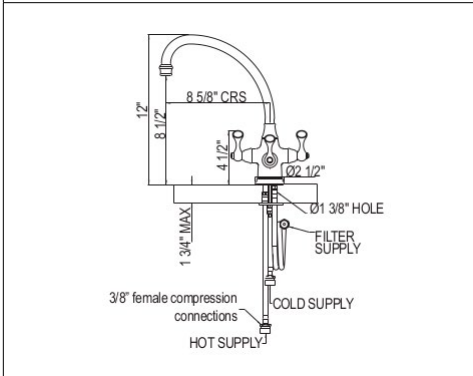

U.1420 Perrin & Rowe® Georgian Era™ Filtration 3-Lever Kitchen Faucet

Suggested Retail Price

Handle	APC	PN	STN	EB	EG	SEG	ULB
LS	1,204	1,299	1,444	1,444	1,545	1,676	1,559

- Filtered water .5 GPM, hot and cold water 1.5 GPM at 45 PSI