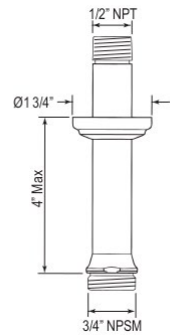

DECO
EDWARDIAN
GEORGIAN ERA
HOLBORN
HOXTON
ROUGH
BATH FIXTURES
SHOWER
CARE & MAINTENANCE
TERMS