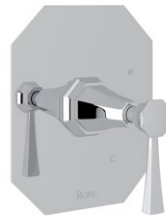

Suggested Retail Price

Handle	APC	PN	STN
LS	457	509	570
X	457	509	570

- Rough valve sold separately
  — Order RCT-1 1/2" pressure balance rough valve: $203