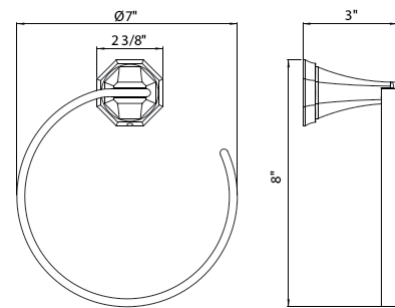

APC	PN	STN	EG
503	528	604	680

• Cannot be cut

U.6148 Perrin & Rowe® Deco™ Wall Mount Toilet Paper Holder

Suggested Retail Price

APC	PN	STN	EG
293	309	352	396

U.6135 Perrin & Rowe® Deco™ Wall Mount Towel Ring