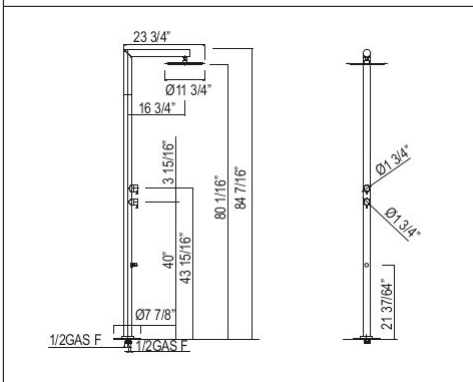

L00362 Modern Freestanding Shower Column

Suggested Retail Price

APC
6,629

- AISI 316 stainless steel construction
- Where required by plumbing codes, it is recommended for the plumber to install a remote pressure balance valve ahead of the hot and cold water inlets