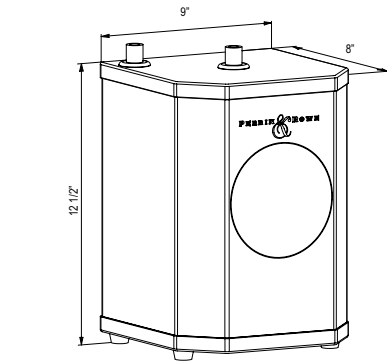

U.1998 High Performance Hot Water Tank

Suggested Retail Price

N/A
861

- 3-Year limited warranty
- Not compatible with ISE type dispensers