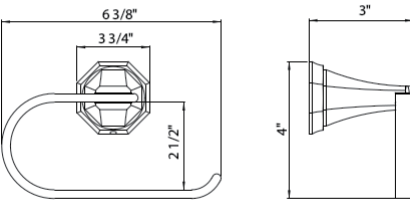

U.6148 Perrin & Rowe® Deco™ Wall Mount Toilet Paper Holder

Suggested Retail Price

APC	PN	STN	EG
293	309	352	396