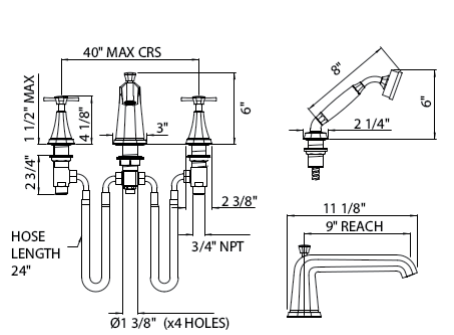

U.3152LS OR U.3153X Perrin & Rowe® Deco™ 4-Hole Deck Mount Tub Filler With Handshower

- 10-12 GPM

Suggested Retail Price

Handle	APC	PN	STN	EG
LS	2,934	3,228	3,667	4,166
X	2,934	3,228	3,667	4,166