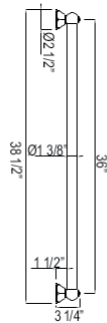

1279 36" Palladian® Decorative Grab Bar

Suggested Retail Price

APC	PN	STN	IB	TCB	ULB
992	1,092	1,289	1,409	1,409	1,409

- Grab Bar compliant with Americans with Disabilities Act of 1990 (ADA)

ROUGH

BATH FIXTURES