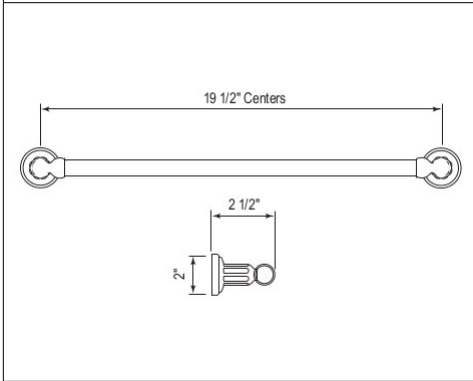

U.6940 Perrin & Rowe® Edwardian™ Wall Mount 19 1/2" Single Towel Bar

Suggested Retail Price

APC	PN	STN	EB	EG	ULB
284	312	354	354	380	380

• Length can be cut down

U.6941 Perrin & Rowe® Edwardian™ Wall Mount 25 1/2" Single Towel Bar