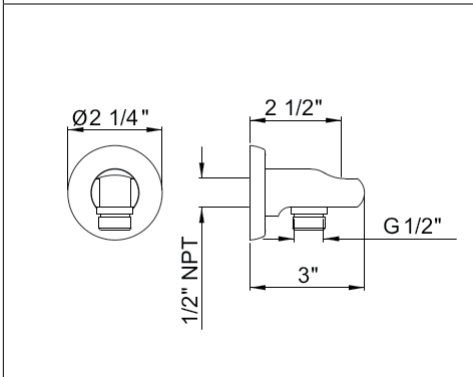

9.28385 58" Flexible Shower Hose

Suggested Retail Price

APC	PN	STN	EG
114	126	142	153

U.5302 Perrin & Rowe® Holborn™ Handshower Wall Outlet With Handshower Holder

Suggested Retail Price

APC	PN	STN	EG
360	396	449	510