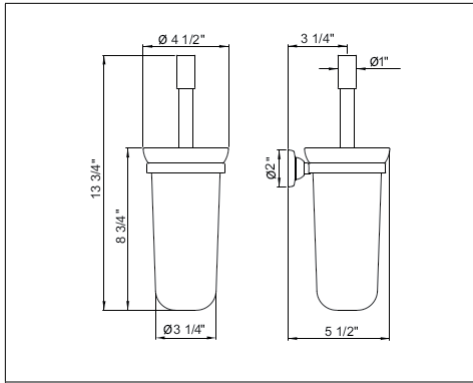

APC

PN

STN

EG

U.6438 Perrin & Rowe® Holborn™ Wall Mount Porcelain Toilet Brush Holder

Suggested Retail Price

APC	PN	STN	EG
729	764	873	926