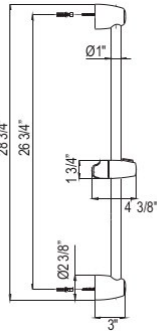

D63000 Slide Bar

- Length may be cut down

Suggested Retail Price

APC	PN	STN	MB	SG	TCB
153	203	282	282	282	282