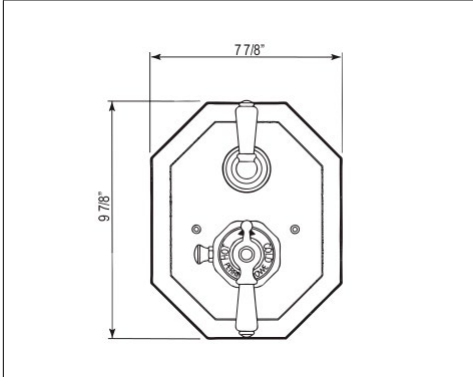

U.5555L OR U.5556X Perrin & Rowe® Edwardian™ Octagonal Thermostatic Trim With Volume Control

Suggested Retail Price

Handle	APC	PN	STN	EB	EG
L	1,075	1,183	1,344	1,526	1,526
X	1,075	1,183	1,344	1,526	1,526

- Includes both porcelain and metal lever inserts
- Rough valve sold separately
  - Order U.5555BO thermostatic rough: $1,696