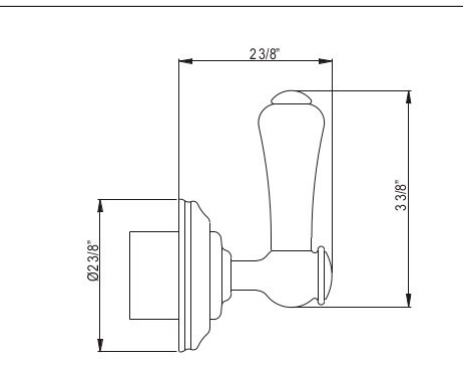

U.3774LS/LSP OR U.3775X Perrin & Rowe® Georgian Era™ Trim For Volume Control And Diverter

Suggested Retail Price

Handle	APC	PN	STN	EB	EG
LS	240	265	300	341	341
LSP	240	265	300	341	341
X	240	265	300	341	341

- Rough valve sold separately
  — Order R1040R 3/4" volume control rough valve: $160
  — Order R1062B0 4-port, 3-way dedicated diverter rough valve: $319