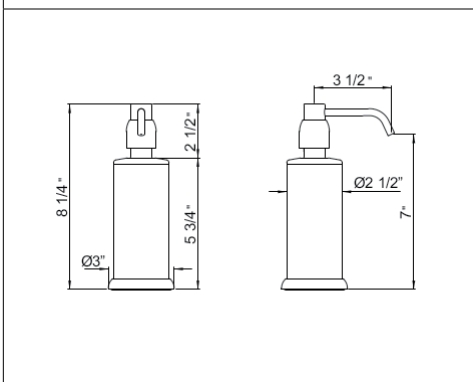

• Length can be cut down

Suggested Retail Price

APC	PN	STN	EG
415	435	474	530

U.6442 Perrin & Rowe® Holborn™ Wall Mount 30" Single Towel Bar

• Length can be cut down

Suggested Retail Price

APC	PN	STN	EG
434	454	521	551