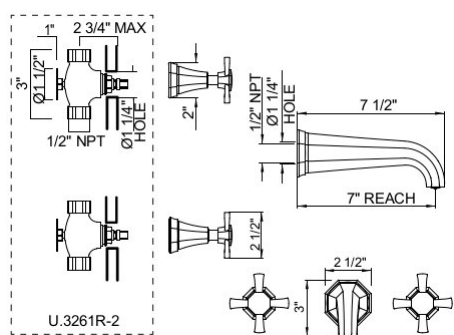

U.3170LS OR U.3171X Perrin & Rowe® Deco™ Wall Mount Widespread Lavatory Faucet

- Rough valve sold separately
  - Order U.3260R-2 lever wall rough valve: $351
  - Order U.3261R-2 cross wall rough valve: $351
- Plumber to provide 1/2" male nipple T-fitting for spout installation
- 1.2 GPM aerator

Suggested Retail Price

Handle	APC	PN	STN	EG
LS	887	976	1,115	1,287
X	887	976	1,115	1,287