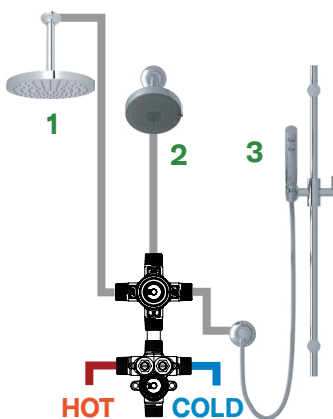

1/2" THERMOSTATIC ROUGH VALVE - 3 FUNCTIONS

R1053BD

CAL Green Compliant

- 5 GPM
- Temperature control and diverter
- Recommended inlet connection: 1/2" NPT
- Extension kit included with valve