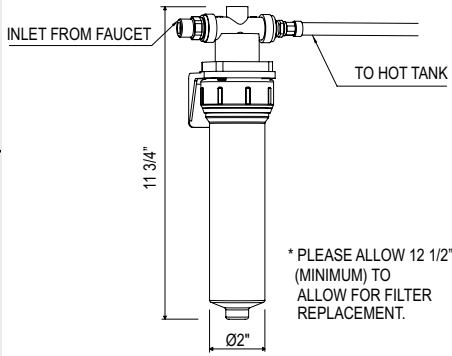

U.1106 Hot Water Inline Filter With Cartridge

- Order U.PRF1 for hot water replacement filter cartridge every 6 months: $119

Suggested Retail Price	
	N/A
	344