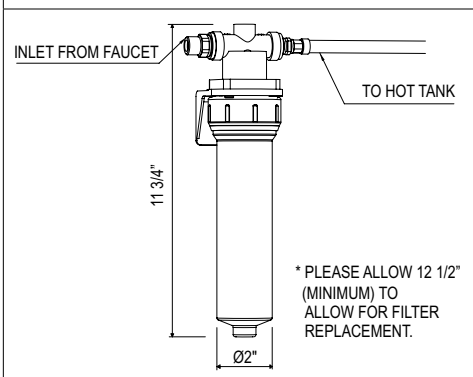

U.1106 Hot Water Inline Filter With Cartridge

Suggested Retail Price

N/A
344

- Order U.PRF1 for hot water replacement filter cartridge every 6 months: $119

* PLEASE ALLOW 12 1/2" (MINIMUM) TO ALLOW FOR FILTER REPLACEMENT.