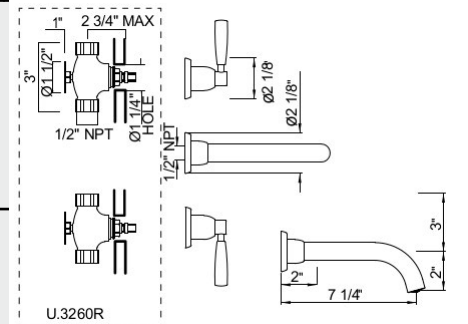

U.3321LS OR U.3322X Perrin & Rowe® Holborn™ Wall Mount Widespread Lavatory Faucet

Suggested Retail Price

Handle	APC	PN	STN	EG
LS	709	750	857	998
X	709	750	857	998

- Rough valve sold separately
  - Order U.3260R-2 lever wall rough valve: $351
  - Order U.3261R-2 cross wall rough valve: $351
- Plumber to provide 1/2" male nipple T-fitting for spout installation
- 1.2 GPM aerator
- Drain assembly not included with faucet. Must order drain to complete.