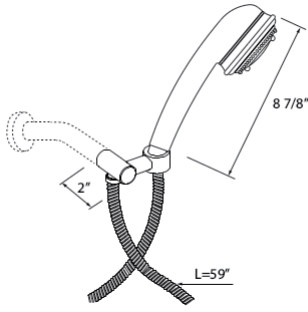

1630KIT1 Handshower, Hose And Handshower Holder Retrofit Set

- Kit includes:
  - 1630: Pivoting handshower holder
  - 16295: 59" flexible metal hose
  - B240NHSO: 3-function handshower
- Flow rate 1.8 GPM

Suggested Retail Price

APC	PN	STN	TCB
367	419	652	652

1630KIT2 Handshower, Hose And Handshower Holder Retrofit Set

- Kit includes:
  - 1630: Pivoting handshower holder
  - 16295: 59" flexible metal hose
  - 1670/8: Single-function handshower
- Flow rate 1.8 GPM

Suggested Retail Price

APC	PN	STN
266	266	434

C50000/1 Baltera Handshower Outlet And Swiveling Handshower Holder Set With Hose

- Kit includes:
  - C50000: Handshower outlet with swiveling handshower holder
  - B0315: Single-function ABS handshower
  - A40/1: Flexible 59" metal hose
- Flow rate 1.8 GPM

Suggested Retail Price

APC	PN	STN	TCB
332	426	526	606

E37005 Paloma Bidet Mixer Set

- Rough included
- Connects to hot and cold water lines
- Progressive mixer used to adjust temperature

Suggested Retail Price

APC	PN	STN	MB	TCB
981	1,117	1,552	1,251	1,552

24960 Flat Panel Rectangular Swivel Body Spray With 10 Jets

- Flow rate 1.0 GPM
- Must be installed at framing stage. Do not set finish wall until rough assembly is installed.

Suggested Retail Price

APC	PN	STN
438	438	568