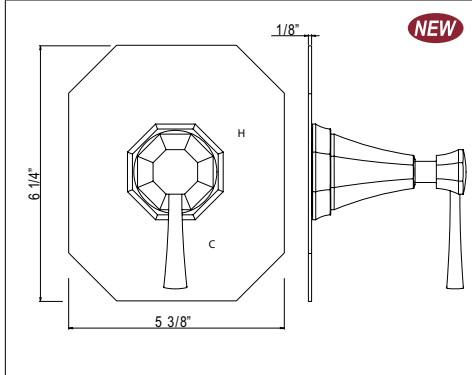

U.5107 Perrin & Rowe® Deco™ Pressure Balance Trim without Diverter

Suggested Retail Price

Handle	APC	PN	STN
LS	457	509	570
X	457	509	570

- Rough valve sold separately
  — Order RCT-1 1/2" pressure balance rough valve: $203