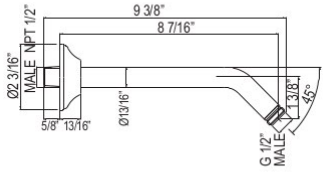

1440/8 9 3/8" Wall Mount Shower Arm

- Modern style round escutcheon available, order ROS0006

Suggested Retail Price

APC	PN	STN	IB	MB	TCB	ULB
85	85	160	168	168	160	160