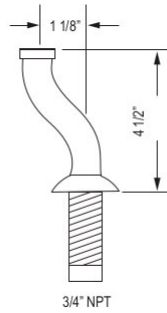

APC

PN

STN

EB

EG

ULB

Home

Index

DECO

EDWARDIAN

GEORGIAN ERA

HOLBORN

HOXTON

ROUGHS

BATH FIXTURES

SHOWER

CARE & MAINTENANCE

TERMS

U.6389 Perrin & Rowe® Pair Of Extended Wall Unions

Suggested Retail Price

APC	PN	STN	EB	EG
835	921	1,042	1,042	1,113

- U.6399 3" extension unions available to lift height of tub filler

U.6386 Perrin & Rowe® Pair Of Extended Deck Pillar Unions

Suggested Retail Price

APC	PN	STN	EB	EG
449	492	559	559	591

- U.6399 3" extension unions available to lift height of tub filler
- 9.039297 NPSM to NPT adaptor available: $47

U.6387 Perrin & Rowe® Pair Of Deck Pillar Unions

Suggested Retail Price

APC	PN	STN	EB	EG
440	485	549	549	586

- U.6399 3" extension unions available to lift height of tub filler
- 9.039297 NPSM to NPT adaptor available: $47

U.6388 Perrin & Rowe® Pair Of Floor Pillar Legs Or Supply Unions

Suggested Retail Price

APC	PN	STN	EB	EG
2,483	2,732	3,104	3,527	3,320

- U.6399 3" extension unions available to lift height of tub filler

U.5550L OR U.5552X Perrin & Rowe® Edwardian™ Exposed Therm Valve With Volume And Temperature Control

Suggested Retail Price

Handle	APC	PN	STN	EB	EG
L	3,200	3,521	4,001	4,545	4,545
X	3,200	3,521	4,001	4,545	4,545

- 14 GPM
- Includes both porcelain and metal lever inserts
- Use return elbow U.5397 to add concealed shower functions or U.5398 to add tub spout