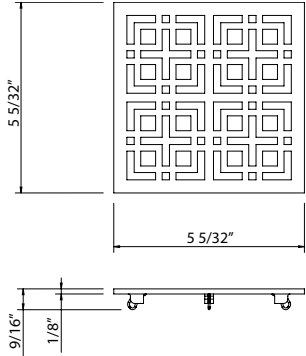

DC3142 Weave Decorative Drain Cover

Suggested Retail Price

APC	PN	STN	IB	EB	MB	TCB
229	254	287	378	378	287	363

- To complete set, select from one of the below:
  - ROHL Drain Body Kits, including throat assembly: SDCI2, SDABS2/3, SDPVC2/3
  - Customer supplied drain body* and ROHL Drain Throat Assembly: DT105CI3, DT123ABS3, DT122ABS2
- * Refer to third party drain body specification sheet for appropriate size
- Customer supplied drain body* and ROHL Drain Throat Assembly: DT105CI3, DT123ABS3, DT122ABS2