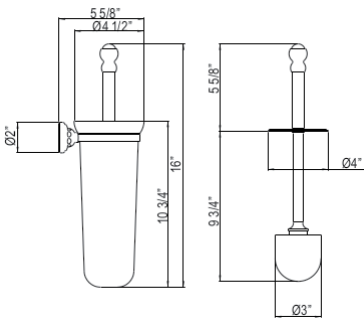

U.6982 Perrin & Rowe® Wall Mount 24 7/16" Oval Mirror

Suggested Retail Price

APC	PN	STN	EB	EG
1,010	1,109	1,261	1,261	1,348