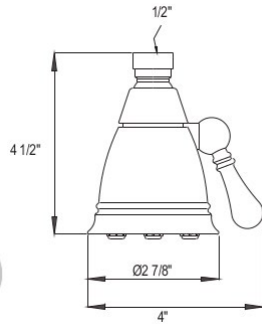

SOF135 5" Ecoclassic 4-Function Showerhead

Suggested Retail Price

APC	PN	STN	IB
98	125	125	125

- Eco and environmentally friendly, restricted to 1.75 GPM flow rate

SOF134 4" Ecomodern 5-Function Showerhead

Suggested Retail Price

APC	PN	STN	IB
98	125	125	125

- Eco and environmentally friendly, restricted to 1.75 GPM flow rate

BI00042 2 1/2" Calliano Adjustable 6 Jet Showerhead

Suggested Retail Price

APC	PN	STN	MB	TCB	ULB
180	237	331	331	331	331

- Flow rate 1.8 GPM

WI0122 3" Mantova Adjustable Showerhead

Suggested Retail Price

APC	PN	STN	EB	TCB	ULB
239	324	438	736	438	438

- 6 adjustable anti-calcium spray nozzle jets
- Flow rate 1.8 GPM
- 3/4"F to 1/2"M adaptor available see part # U.5399

MB0190 3" Graceline® 6-Jet Adjustable Showerhead

Suggested Retail Price

APC	PN	STN	MB	FB	GM	SG	STB	ULB
319	351	398	415	453	393	838	453	453

- Flow rate 1.8 GPM