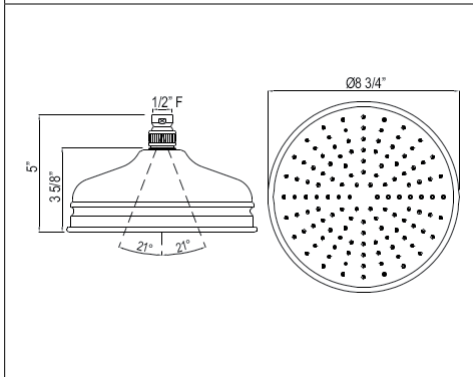

1037/8 8" Bordano Rain Anti-Calcium Showerhead

- Flow rate 1.8 GPM
- Swivel ball replacement part #: 1590/8

Suggested Retail Price

APC	PN	STN	IB	MB	SUB	TCB	ULB
501	501	620	639	639	620	620	620