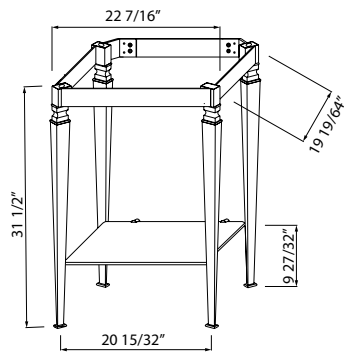

APC

PN

STN

EG

U.6176 Perrin & Rowe® Deco™ Tank Trip Arm

Suggested Retail Price

Handle	APC	PN	STN	EG
LS	314	329	376	406

- Fits front and side installations on toilet tanks

U.6981 Perrin & Rowe Deco™ Wall Mount 19 5/8" Octagonal Mirror

Suggested Retail Price

APC	PN	STN	EG
842	860	1,019	1,063

RW2933 Perrin & Rowe Deco™ Wash Stand With Glass Shelf

Suggested Retail Price

APC	PN	STN
3,421	3,763	4,343

- Order U.2933WH or U.2931WH Deco 25" basin to complete