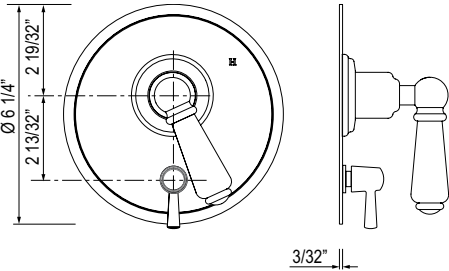

U.2010N Perrin & Rowe® Edwardian™ 1/2" Pressure Balance Trim With Diverter

Suggested Retail Price

Handle	APC	PN	STN	EB	EG
L	433	466	528	574	648
X	433	466	528	574	648

- Includes both porcelain and metal lever inserts
- Rough valve sold separately
  - Order RDD-2 1/2" Pressure balance rough: $326

U.5520L OR U.5521X Perrin & Rowe® Edwardian™ Era Oval Thermostatic Trim With Volume Control

Suggested Retail Price

Handle	APC	PN	STN	EB	EG
L	1,075	1,183	1,344	1,526	1,526
X	1,075	1,183	1,344	1,526	1,526