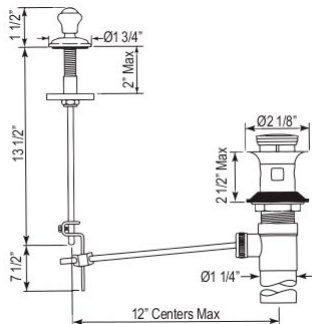

- For use with U.3790L and U.3791X wall mount lavatory faucets

Suggested Retail Price

APC	PN	STN	EB	EG
275	300	340	340	365