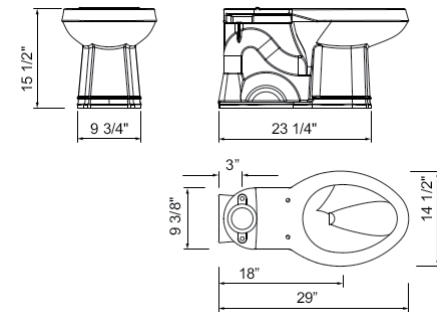

ROUGH

BATH FIXTURES

U.2821 PERRIN & ROWE CLOSE COUPLED WATER CLOSET TOILET PAN OR BOWL FOR 1.28 GPF FLUSH VICTORIAN AND Deco™ TOILETS

Suggested Retail Price

WH
597

- Toilet seat not included
- Toilet tank sold separately
 - Order U.2947WH toilet tank: \$659
 - Order U.2887WH toilet tank: \$585