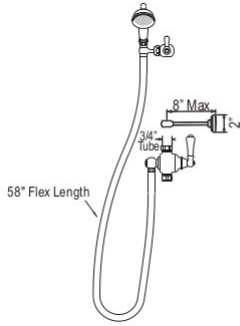

U.5783N Perrin & Rowe® Georgian Era™ Riser Diverter With Handshower, Hose, And Parking Bracket

Suggested Retail Price

APC	PN	STN	EB	EG
1,679	1,848	2,099	2,385	2,385

- For use with exposed thermostatic valve, outlet and riser
- Flow rate 1.8 GPM