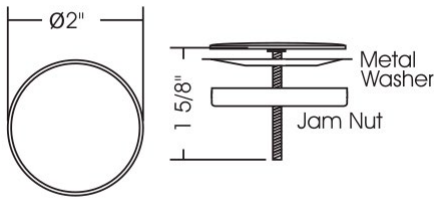

Suggested Retail Price

APC	PN	STN	EB	SEG
68	79	79	168	113

SHC-1 Sink Hole Cover

Suggested Retail Price

APC	PN	STN	EB
16	37	37	79

- Biscuit coordinates with Shaws® Fireclay Parchment sinks

DECO™

Authentically Crafted in Great Britain