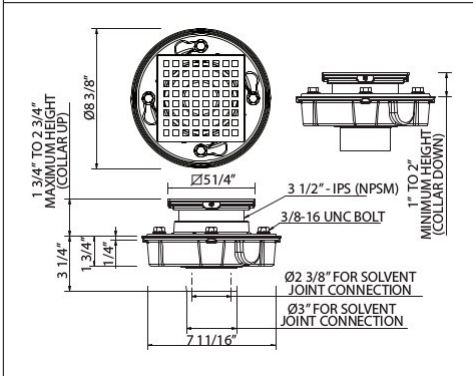

SDPVC2/3-3143 PVC 2" X 3" Drain Kit With 3143 Matrix Decorative Cover

Suggested Retail Price

APC	PN	STN	IB	EB	TCB
337	379	407	481	481	467

- Accommodates 41.95 GPM flow rate