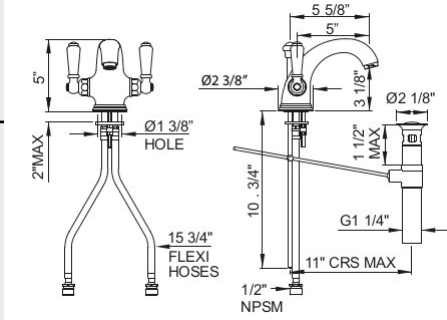

TERMS

U.3760L OR U.3761X Perrin & Rowe® Edwardian™ High Neck Widespread Lavatory Faucet

Suggested Retail Price

Handle	APC	PN	STN	EB	EG
L	870	957	1,090	1,235	1,235
X	870	957	1,090	1,235	1,235

- 1.2 GPM
- Includes both porcelain and metal lever inserts for U.3760L