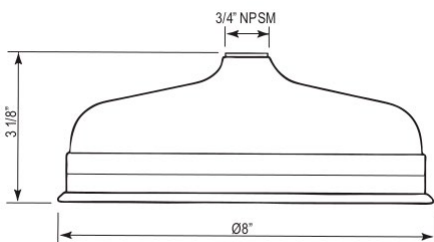

U.5205 8" Perrin & Rowe® Rain Showerhead

Suggested Retail Price

APC	PN	STN	EB	EG	ULB
528	582	660	750	750	750

- Flow rate 1.8 GPM
- 3/4" NPSM connection