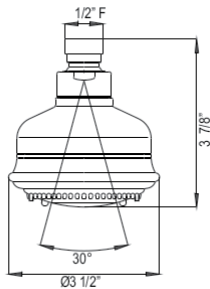

- Flow rate 1.8 GPM

Suggested Retail Price

APC	PN	STN	TCB
189	237	264	264

I00131 3 1/2" Sondria 3-Function Showerhead