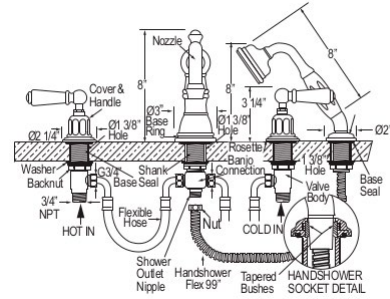

U.3745L OR U.3746X Perrin & Rowe® Edwardian™ 4-Hole Deck Mount Column Spout Tub Filler With Handshower

- 16-20 GPM
- Includes both porcelain and metal lever inserts for U.3745L

Suggested Retail Price

Handle	APC	PN	STN	EB	EG
L	2,917	3,208	3,646	4,142	4,142
X	2,917	3,208	3,646	4,142	4,142