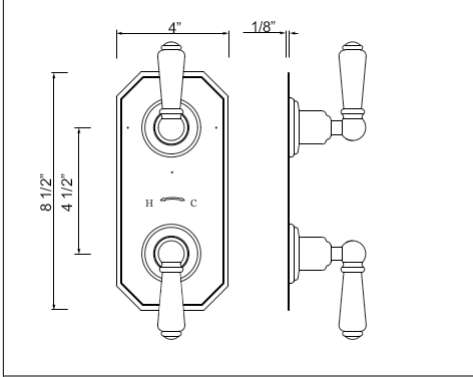

U.8585L OR U.8586X Perrin & Rowe® Edwardian™ 1/2" Thermostatic Trim with Diverter

Suggested Retail Price

Handle	APC	PN	STN	EB	EG	ULB
L	606	650	732	806	854	854
X	606	650	732	806	854	854

- Rough valve sold separately
  - Order R1051BV 1/2" thermostatic 1 function rough valve: $448
  - Order R1052BD 1/2" thermostatic 2 function rough valve: $449
  - Order R1053BD 1/2" thermostatic 3 function rough valve: $524
  - Order R1055BD 1/2" thermostatic 5 function rough valve: $524
- Includes both porcelain and metal lever inserts