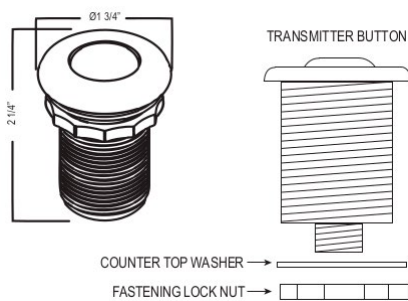

AS425 Air Activated Switch Button Only For Waste Disposal

Suggested Retail Price

APC	PN	STN	EB	EG	SEG	ULB
97	109	109	110	297	123	106

- Does not come with control box, button only