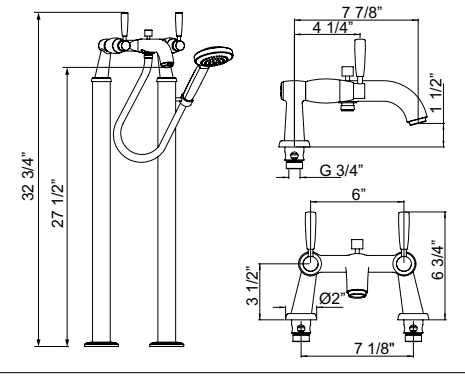

U.KIT3807 Perrin & Rowe® Holborn™ Floor Mount Bathtub Filler with Handshower

Suggested Retail Price

Handle	APC	PN	STN	EG
LS	4,814	5,173	6,023	6,465

- Kit Includes:
  - U.3807LS Exposed Tub Filler
  - U.6807 Floor Legs
  - U.5815 Handshower
  - 9.28385 58" Hose