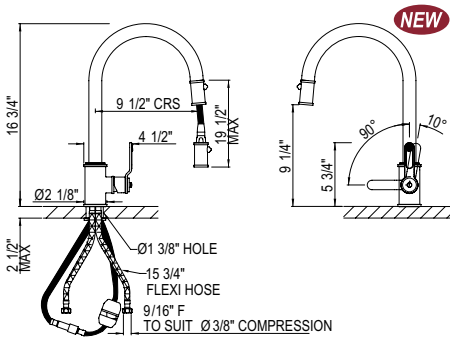

U.4544 Perrin & Rowe® Armstrong™ Pull-Down Faucet

- 1.8 GPM
- Requires 2 1/2" clearance from backsplash to center of faucet hole
- Dual spray with lock in modes
- Matching prep faucet U.4543 and U.4513

Suggested Retail Price

	APC	PN	STN	SEG
HT	998	1,198	1,248	1,447