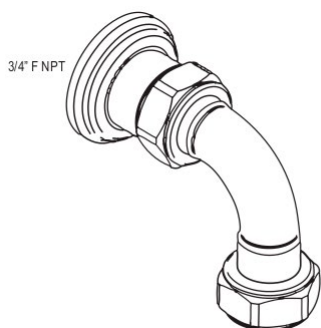

DECO

EDWARDIAN

GEORGIAN ERA

HOLBORN

HOXTON

ROUGH

BATH FIXTURES

SHOWER

CARE & MAINTENANCE

TERMS

U.5398 Perrin & Rowe® Bottom Return Elbow For Exposed Thermostatic Valves

Suggested Retail Price

APC	PN	STN	EB	EG
440	485	549	626	626

- To return valve into wall from bottom outlet on U.5550L, U.5552X, U.5751LS, and U.5752X exposed therm valves
- Must feed to volume control U.3240L, U.3241X, U.3744LSP or U.3755X

U.5397 Perrin & Rowe® Top Return Elbow For Exposed Thermostatic Valves

Suggested Retail Price

APC	PN	STN	EB	EG
435	479	545	618	582

- To return water back into wall from top of U.5550L, U.5552X, U.5751LS, or U.5752X exposed therm valves
- For concealed showerhead installations or to diverter for multi-function use (showerhead, bodysprays, handshowers)

U.6390 Perrin & Rowe® Return Elbow

Suggested Retail Price

APC	PN	STN	EB	EG
449	494	561	558	638

- To return valve into wall from top outlet on U.3530L, U.3531X, U.3018LSP, U.3018LS and U.3019X

U.5396 Perrin & Rowe® Concealed Secondary Outlet And Connector

Suggested Retail Price

APC	PN	STN	EB	EG
N/A				
153				

- For use with U.5585BO thermostatic valves
- Order U.3064LS or U.3065X volume control trim and tub spout to complete

U.5373N Perrin & Rowe® Riser Diverter, Handshower, Hose, Parking Bracket And 8" Thermostatic Outlet

Suggested Retail Price

Handle	APC	PN	STN	EB	EG
LS	1,697	1,867	2,121	2,410	2,410

- For use with exposed thermostatic valve
- Order U.5373NLS for metal handle and handshower. Priced the same.