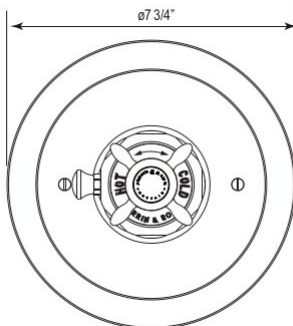

- Includes both porcelain and metal lever inserts
- Rough valve sold separately
  - Order 1005N 3/4" thermostatic rough valve: $369
  - Order U.5585BO 3/4" thermostatic rough valve: $1,464
- 1 1/4" extension kit available, order part # U.3550: $112