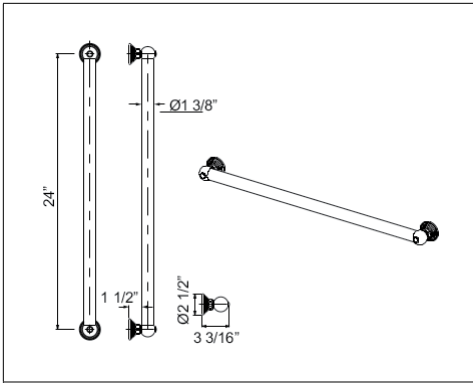

- Grab Bar compliant with Americans with Disabilities Act of 1990 (ADA)

1251 24" Decorative Grab Bar

Suggested Retail Price

APC	PN	STN	IB	TCB
555	555	722	746	722

- Grab Bar compliant with Americans with Disabilities Act of 1990 (ADA)