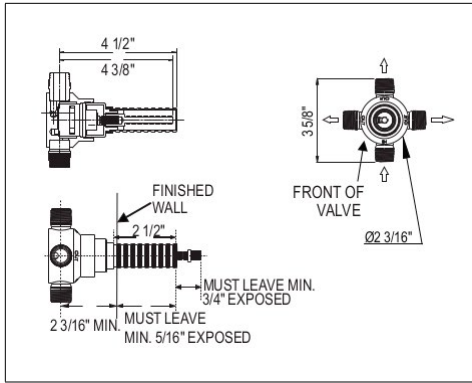

R1062BO Universal 4-Port, 3-Way Dedicated Diverter Rough Valve

Suggested Retail Price

N/A

319

- Must use with volume control(s) or pressure balance systems
- CALGreen compliant
- 5 GPM
- Includes 2 5/8" extension kit.
- Extension may be cut to length required.
- Shared function diverter cartridge available, order: 1141