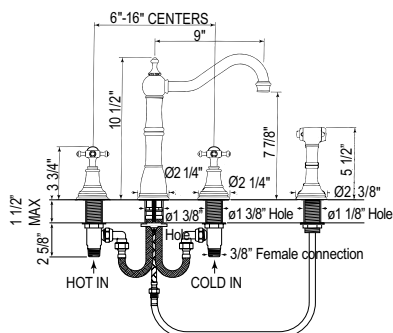

U.4776L OR U.4775X Perrin & Rowe® Edwardian™ Kitchen Faucet With Sidespray

Suggested Retail Price

Handle	APC	PN	STN	EB	EG	SEG	ULB
L	2,125	2,338	2,654	2,654	2,837	2,958	2,864
X	2,125	2,338	2,654	2,654	2,837	2,958	2,864

- 1.8 GPM