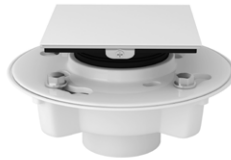

- ROHL Decorative Drain Cover required to complete set: DC3142, DC3143, DC3144, DC3146
- Accommodates 41.95 GPM flow rate