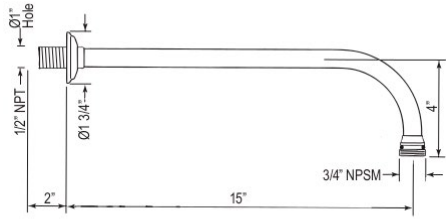

U.5384 Perrin & Rowe® 15" Reach Wall Mount Shower Arm

Suggested Retail Price

APC	PN	STN	EB	EG	TCB	ULB
361	398	451	513	513	378	513

- To install 1/2" inlet showerheads, use adaptor U.5399