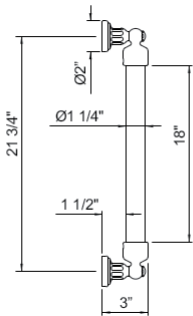

U.6907 21 3/4" Perrin & Rowe® Decorative Grab Bar

Suggested Retail Price

APC	PN	STN	EB	EG	ULB
534	588	668	758	758	758

- Grab Bar compliant with Americans with Disabilities Act of 1990 (ADA)