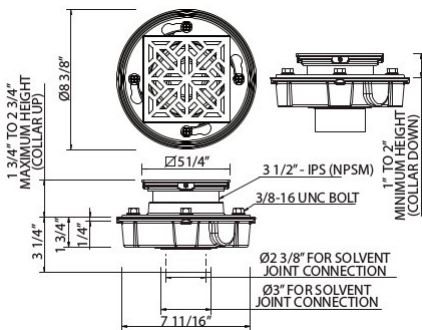

SDABS2/3-3144 ABS 2" X 3" Drain Kit With 3144 Mosaic Decorative Cover

Suggested Retail Price

APC	PN	STN	IB	EB	MB	TCB	ULB
384	409	442	533	533	442	518	578

- Accommodates 41.8 GPM flow rate