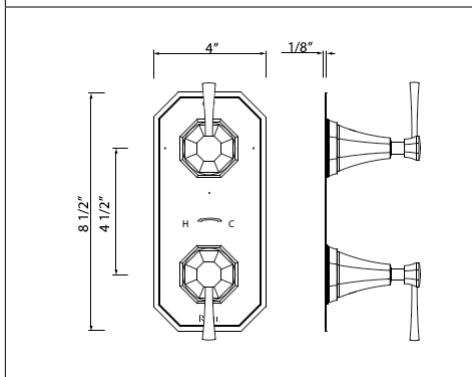

U.8157LS OR U.8158X Perrin & Rowe® Deco™ 1/2" Thermostatic Trim with Diverter

Suggested Retail Price

Handle	APC	PN	STN	EG
LS	766	828	937	1,100
X	766	828	937	1,100

- Rough valve sold separately
  — Order R1051BV 1/2" thermostatic 1 function rough valve: $448
  — Order R1052BD 1/2" thermostatic 2 function rough valve: $449
  — Order R1053BD 1/2" thermostatic 3 function rough valve: $524
  — Order R1055BD 1/2" thermostatic 5 function rough valve: $524

DECO

EDWARDIAN

GEORGIAN ERA

HOLBORN

HOXTON

ROUGHS

BATH FIXTURES

SHOWER

CARE & MAINTENANCE

TERMS