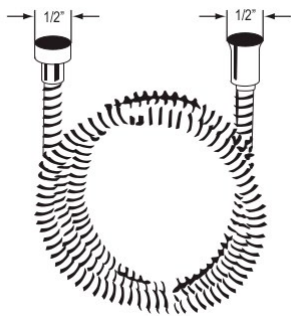

A40/1 59" Metal Shower Hose Assembly

Suggested Retail Price

APC	PN	STN	IB	SG	TCB
66	112	117	192	134	134