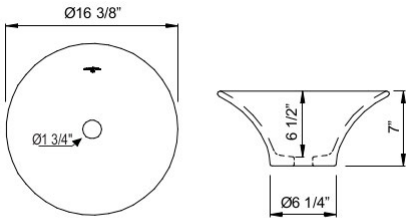

U.2518 Perrin & Rowe® Vessel Sink

Suggested Retail Price

WH
652