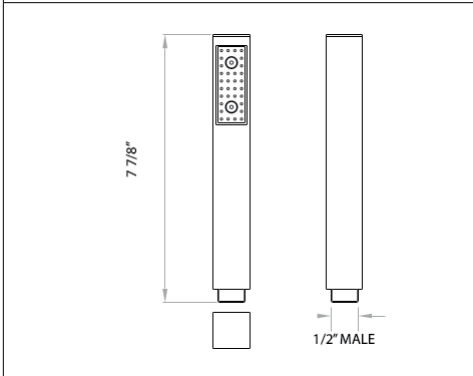

C7139 Single-Function Vincent™ Handshower

Suggested Retail Price

APC	PN	STN	IB	TCB
257	257	343	341	341