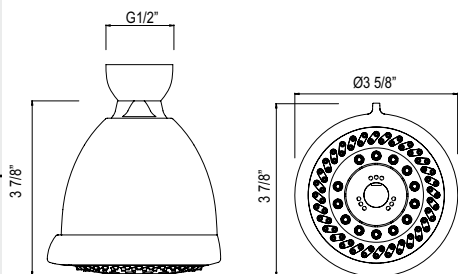

Suggested Retail Price

Handle	APC	PN	STN	EG
LS	304	335	381	433
X	304	335	381	433

U.5135 8" Perrin & Rowe® Deco™ Rain Showerhead

- Flow rate 1.8 GPM

Suggested Retail Price

APC	PN	STN	EG
641	705	801	864

U.5800 Perrin & Rowe® Six-Function Showerhead