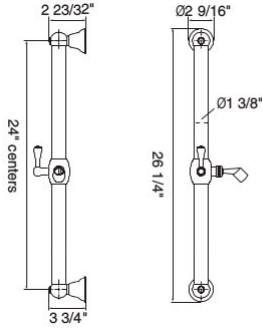

1271 24" Decorative Grab Bar With Lever Handle Slider

Suggested Retail Price

APC	PN	STN	IB	TCB
832	832	1,077	1,119	1,077

- Grab Bar compliant with Americans with Disabilities Act of 1990 (ADA)