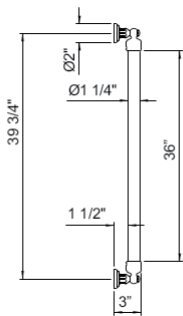

DECO

1262 36" Decorative Grab Bar

Suggested Retail Price

APC	PN	STN	IB	TCB
649	649	843	886	843

- Grab Bar compliant with Americans with Disabilities Act of 1990 (ADA)

EDWARDIAN

GEORGIAN ERA

1267 36" Decorative Grab Bar

Suggested Retail Price

APC	PN	STN	IB	MB	TCB
649	714	843	923	883	843

- Grab Bar compliant with Americans with Disabilities Act of 1990 (ADA)

HOLBORN

HOXTON

1279 36" Palladian® Decorative Grab Bar

Suggested Retail Price

APC	PN	STN	IB	TCB	ULB
992	1,092	1,289	1,409	1,409	1,409

- Grab Bar compliant with Americans with Disabilities Act of 1990 (ADA)

ROUGH

BATH FIXTURES

U.6914 39 3/4" Perrin & Rowe® Decorative Grab Bar

Suggested Retail Price

APC	PN	STN	EG
718	754	897	922

- Grab Bar compliant with Americans with Disabilities Act of 1990 (ADA)

SHOWER

CARE & MAINTENANCE

1268 42" Decorative Grab Bar

Suggested Retail Price

APC	PN	STN	IB	TCB
660	727	852	938	852

- Grab Bar compliant with Americans with Disabilities Act of 1990 (ADA)

TERMS