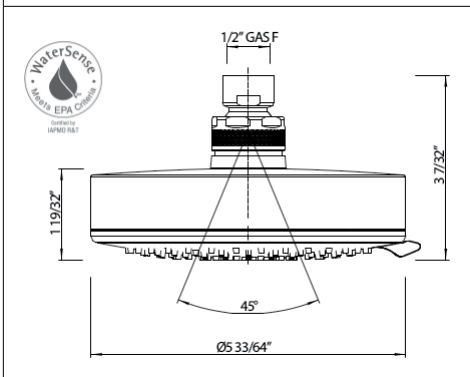

WI0195 5 1/2" Dinamic 3-Function Showerhead

• Flow rate 1.8 GPM

Suggested Retail Price

APC	PN	STN	MB
152	197	257	257