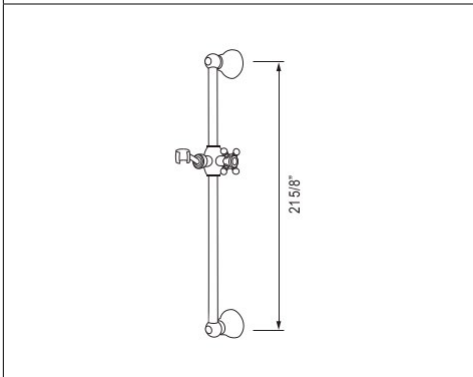

L1200 Slide Bar

Suggested Retail Price

APC	PN	STN	IB	TCB
422	422	533	554	533

- Length may be cut down
- Porcelain cap on handle