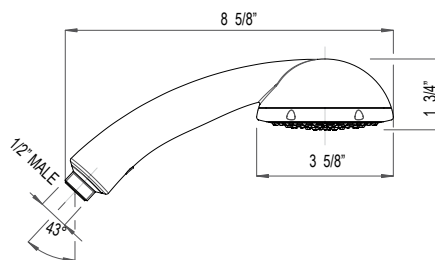

B00151 Rain-Flow 3-Function Handshower

- Flow rate 1.8 GPM

Suggested Retail Price

APC	PN	STN	MB	SG	TCB
109	139	179	149	209	209