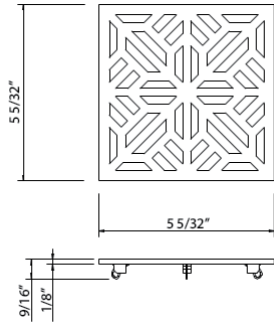

DC3144 Mosaic Decorative Drain Cover

Suggested Retail Price

APC	PN	STN	IB	EB	MB	TCB	ULB
229	254	287	378	378	287	363	423

- To complete set, select from one of the below:
  - ROHL Drain Body Kits, including throat assembly: SDCI2, SDABS2/3, SDPVC2/3
  - Customer supplied drain body* and ROHL Drain Throat Assembly: DT105CI3, DT123ABS3, DT122ABS2
- Refer to third party drain body specification sheet for appropriate size