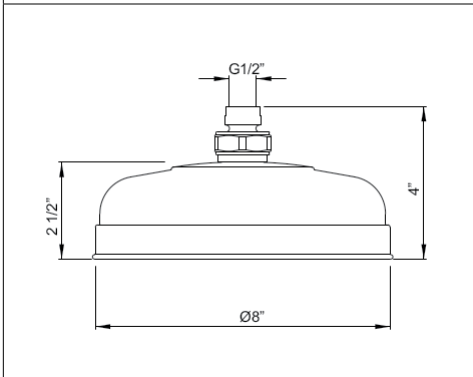

U.5260 8" Perrin & Rowe® Transitional Rain Showerhead

- Flow rate 1.8 GPM

Suggested Retail Price

APC	PN	STN	EG
692	761	865	983

DECO

EDWARDIAN

GEORGIAN ERA

HOLBORN