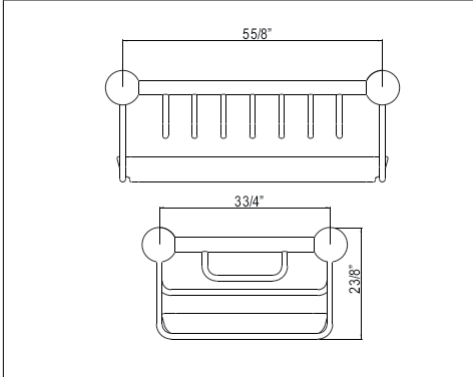

U.6972 Perrin & Rowe® Free Standing Soap Basket

Suggested Retail Price

APC	PN	STN	EB	EG
322	352	401	401	428