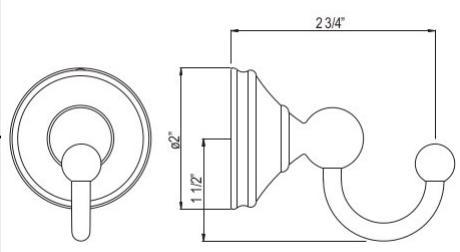

U.6621 Perrin & Rowe® Georgian Era™ Wall Mount Single Robe Hook

Suggested Retail Price

APC	PN	STN	EB	EG
132	146	167	167	177