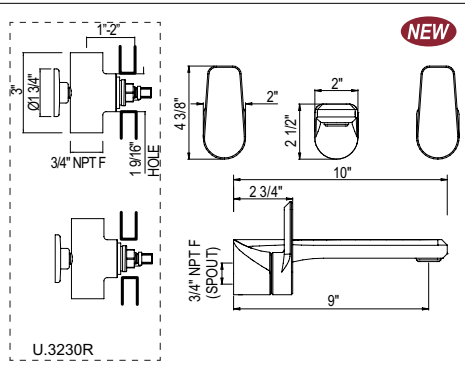

NEW

U.3495 Perrin & Rowe® Hoxton™ 3-Hole Wall Mount Tub Filler

Suggested Retail Price

Handle	APC	PN	STN	EG
LS	1,661	1,744	1,994	2,492

- Rough valve sold separately
  — Order U.3230R lever wall rough valve: $429
- 16-20 GPM at 60 PSI
- Matching lavatory faucet U.3435