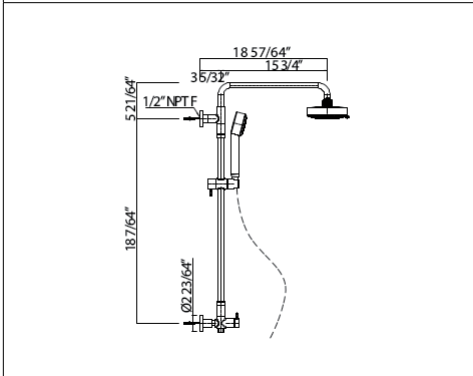

L0095KIT2 Retro-Fit Shower Column Riser With Diverter/Handshower/Hose/Showerhead Set

Suggested Retail Price

APC	PN	STN
1,471	1,898	2,432

- Kit includes:
  - L0095: Retro-fit shower column riser with diverter
  - B0311: Cylindrica single-function handshower
  - W10195: Dinamic 3-function showerhead
  - A40/1: Flexible 59" metal hose