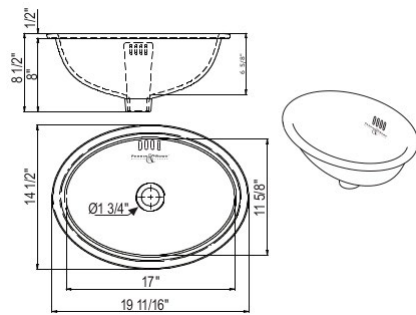

U.2525 Perrin & Rowe® Oval Undermount Sink

Suggested Retail Price

WH
713

- Dimensions listed are +/- 1/4"