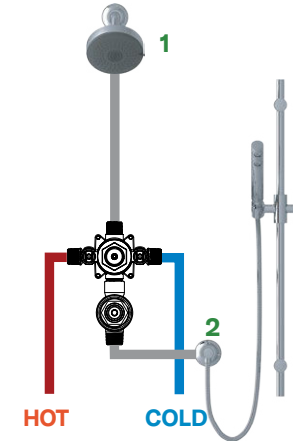

1/2" PRESSURE BALANCE - 2 FUNCTIONS

RDD-2

- 5.5 GPM
- Temperature control and diverter
- Recommended inlet connection: 1/2" NPT
- Extension kit included with valve