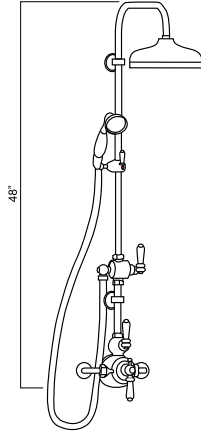

U.KIT1NL OR U.KIT1NX PERRIN & ROWE® EDWARDIAN™ THERMOSTATIC SHOWER PACKAGE

Suggested Retail Price

Kit Includes:		Polished Chrome	Polished Nickel	Satin Nickel	English Bronze	English Gold
U.5550 or U.5552X	Therm Valve	$3,200.00	$3,521.00	$4,001.00	$4,545.00	$4,545.00
U.5373N	Riser Diverter, Handshower, Parking Bracket, 8" Therm Outlet	$1,697.00	$1,867.00	$2,121.00	$2,410.00	$2,410.00
U.5205	8" Showerhead	$528.00	$582.00	$660.00	$750.00	$750.00
U.5393	31" Riser	$617.00	$679.00	$771.00	$876.00	$876.00
Total Package List Price		$6,042.00	$6,649.00	$7,553.00	$8,581.00	$8,581.00

Note: Complete your Shower experience by including one of our decorative drain options.