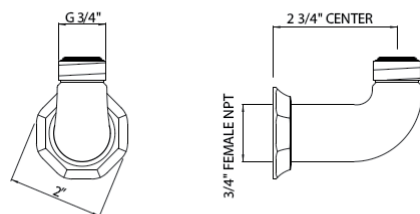

U.6181 Perrin & Rowe® Deco™ Pair Of Wall Unions

- For use with U.3132LS and U.3133X tub fillers

Suggested Retail Price

APC	PN	STN	EG
625	656	748	843