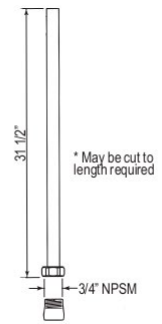

U.5395 Perrin & Rowe® 31" Therm Outlet Connector

Suggested Retail Price

APC	PN	STN	EB	EG
218	240	273	310	310

- For use with U.5783N riser diverter and U.5393 riser
- May be cut to length required