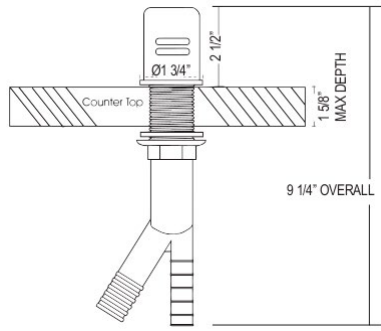

AG600 Luxury Air Gap

Suggested Retail Price

APC	PN	STN	EB	SEG
68	79	79	168	113