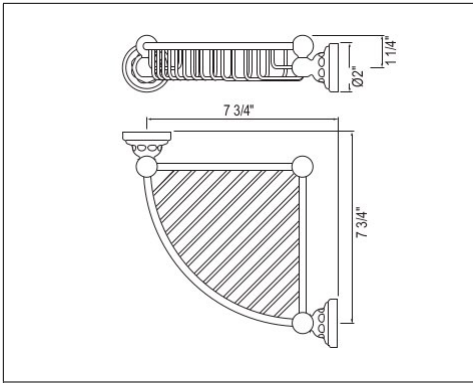

U.6916 Perrin & Rowe® Edwardian™ Wall Mount Corner Basket

Suggested Retail Price

APC	PN	STN	EB	EG
371	406	462	462	493