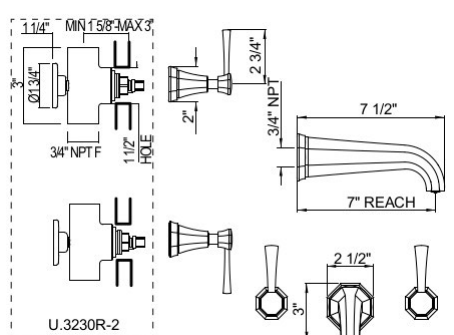

U.3178LS OR U.3179X Perrin & Rowe® Deco™ 3-Hole Wall Mount 7" Spout Tub Filler

- Rough valve sold separately
  - Order U.3230R lever wall rough valve: $429
  - Order U.3231R cross wall rough valve: $429
- 16-20 GPM
- 1 1/4" extension kit is U.3243, must order two pieces to extend both hot and cold valves: $69

Suggested Retail Price

Handle	APC	PN	STN	EG
LS	1,201	1,321	1,522	1,763
X	1,201	1,321	1,522	1,763