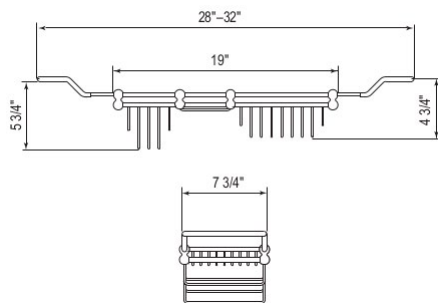

APC	PN	STN	EB	EG	ULB
195	216	244	278	278	278

U.5544 Perrin & Rowe® Handshower Parking Bracket

Suggested Retail Price

APC	PN	STN	EB	EG
312	343	390	443	443

- Use with Perrin & Rowe hoses only

U.6910 Perrin & Rowe® Edwardian™ 28–32" Bath Rack