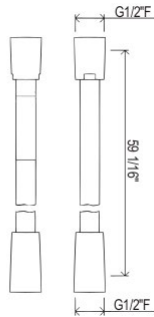

16880 Smooth PVC Shower Hose Assembly