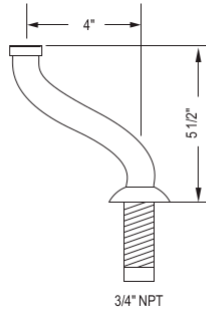

APC

PN

STN

EB

EG

ULB

Home

Index

DECO

EDWARDIAN

GEORGIAN ERA

HOLBORN

HOXTON

ROUGHS

BATH FIXTURES

SHOWER

CARE & MAINTENANCE

TERMS

U.6389 Perrin & Rowe® Pair Of Extended Wall Unions

Suggested Retail Price

APC	PN	STN	EB	EG
835	921	1,042	1,042	1,113

- U.6399 3" extension unions available to lift height of tub filler

U.6386 Perrin & Rowe® Pair Of Extended Deck Pillar Unions

Suggested Retail Price

APC	PN	STN	EB	EG
449	492	559	559	591

- U.6399 3" extension unions available to lift height of tub filler
- 9.039297 NPSM to NPT adaptor available: $47

U.6387 Perrin & Rowe® Pair Of Deck Pillar Unions

Suggested Retail Price

APC	PN	STN	EB	EG
440	485	549	549	586

- U.6399 3" extension unions available to lift height of tub filler
- 9.039297 NPSM to NPT adaptor available: $47

U.6388 Perrin & Rowe® Pair Of Floor Pillar Legs Or Supply Unions

Suggested Retail Price

APC	PN	STN	EB	EG
2,483	2,732	3,104	3,527	3,320

- U.6399 3" extension unions available to lift height of tub filler

U.5550L OR U.5552X Perrin & Rowe® Edwardian™ Exposed Therm Valve With Volume And Temperature Control

Suggested Retail Price

Handle	APC	PN	STN	EB	EG
L	3,200	3,521	4,001	4,545	4,545
X	3,200	3,521	4,001	4,545	4,545

- 14 GPM
- Includes both porcelain and metal lever inserts
- Use return elbow U.5397 to add concealed shower functions or U.5398 to add tub spout