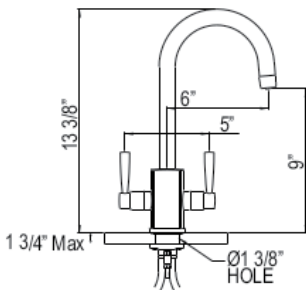

U.4209 Perrin & Rowe® Holborn™ 2-Handle Bar/Food Prep Faucet With Square Body And “C” Spout

- Bar/food prep faucet to U.4310LS
- 1.8 GPM

Suggested Retail Price					
Handle	APC	PN	STN	EB	SEG
LS	814	896	1,018	1,157	1,548