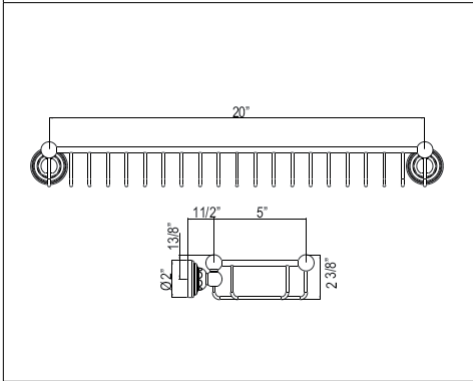

U.6955 Perrin & Rowe® Edwardian™ Wall Mount Sponge Basket

Suggested Retail Price

APC	PN	STN	EB	EG
585	644	731	731	781