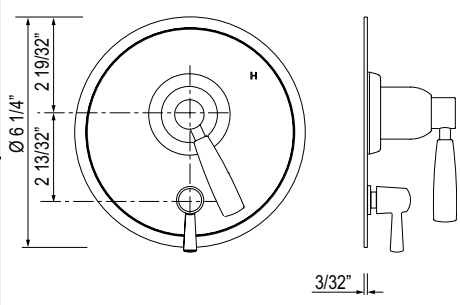

U.5336N Perrin & Rowe® Holborn™ 1/2" Pressure Balance Trim With Diverter

Suggested Retail Price

Handle	APC	PN	STN	EG
LS	449	484	548	671
X	449	484	548	671

- Rough valve sold separately
  - Order RDD-2 1/2" pressure balance rough valve: $326