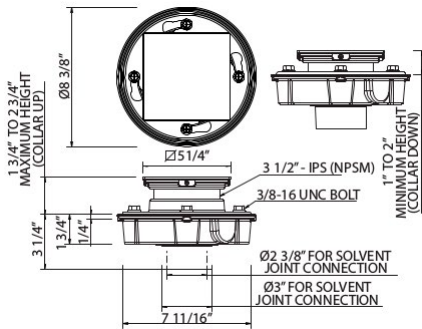

SDPVC2/3 PVC 2" X 3" Drain Body Kit

Suggested Retail Price

N/A
140

- ROHL Decorative Drain Cover required to complete set: DC3142, DC3143, DC3144, DC3146
- Accommodates 41.95 GPM flow rate