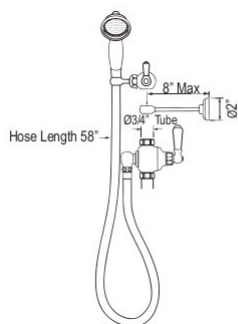

DECO

EDWARDIAN

GEORGIAN ERA

HOLBORN

HOXTON

ROUGH

BATH FIXTURES

SHOWER

CARE & MAINTENANCE

TERMS

U.5398 Perrin & Rowe® Bottom Return Elbow For Exposed Thermostatic Valves

Suggested Retail Price

APC	PN	STN	EB	EG
440	485	549	626	626

- To return valve into wall from bottom outlet on U.5550L, U.5552X, U.5751LS, and U.5752X exposed therm valves
- Must feed to volume control U.3240L, U.3241X, U.3744LSP or U.3755X

U.5397 Perrin & Rowe® Top Return Elbow For Exposed Thermostatic Valves

Suggested Retail Price

APC	PN	STN	EB	EG
435	479	545	618	582

- To return water back into wall from top of U.5550L, U.5552X, U.5751LS, or U.5752X exposed therm valves
- For concealed showerhead installations or to diverter for multi-function use (showerhead, bodysprays, handshowers)

U.6390 Perrin & Rowe® Return Elbow

Suggested Retail Price

APC	PN	STN	EB	EG
449	494	561	558	638

- To return valve into wall from top outlet on U.3530L, U.3531X, U.3018LSP, U.3018LS and U.3019X

U.5396 Perrin & Rowe® Concealed Secondary Outlet And Connector

Suggested Retail Price

APC	PN	STN	EB	EG
N/A				
153				

- For use with U.5585BO thermostatic valves
- Order U.3064LS or U.3065X volume control trim and tub spout to complete

U.5373N Perrin & Rowe® Riser Diverter, Handshower, Hose, Parking Bracket And 8" Thermostatic Outlet

Suggested Retail Price

Handle	APC	PN	STN	EB	EG
LS	1,697	1,867	2,121	2,410	2,410

- For use with exposed thermostatic valve
- Order U.5373NLS for metal handle and handshower. Priced the same.