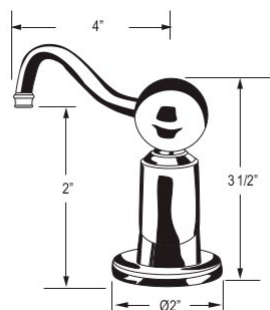

U.PRF1 Hot Water Replacement Filter Cartridge

Suggested Retail Price

N/A
119

- Designed for use with U.1106 hot water filtration system
- Recommended 6 month replacement

U.6695 Perrin & Rowe® Georgian Era™ Deck Mount Soap Dispenser

Suggested Retail Price

APC	PN	STN	EB	EG	SEG	ULB
342	360	408	427	458	476	458

AS425 Air Activated Switch Button Only For Waste Disposal

Suggested Retail Price

APC	PN	STN	EB	EG	SEG	ULB
97	109	109	110	297	123	106

- Does not come with control box, button only

AS450 Air Activated Switch Button With Control Box For Waste Disposal

Suggested Retail Price

APC	PN	STN	EB	EG	SEG
292	304	304	305	492	318

- Control box with mounting hardware included

LS850P Traditional Style Soap/Lotion Dispenser

Suggested Retail Price

APC	PN	STN	IB	EB	MB	ULB
304	335	360	415	405	405	456