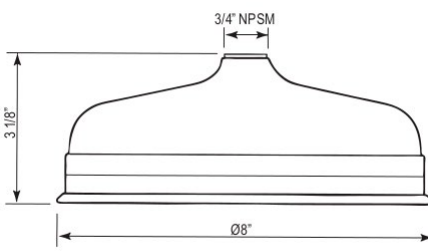

U.5205 8" Perrin & Rowe® Rain Showerhead

Suggested Retail Price

APC	PN	STN	EB	EG	ULB
528	582	660	750	750	750

- Flow rate 1.8 GPM
- 3/4" NPSM connection