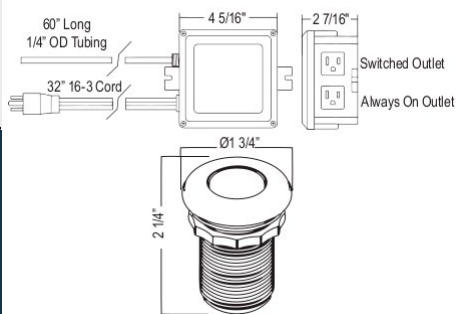

AS450 Air Activated Switch Button With Control Box For Waste Disposal

Suggested Retail Price

APC	PN	STN	EB	EG	SEG
292	304	304	305	492	318

- Control box with mounting hardware included