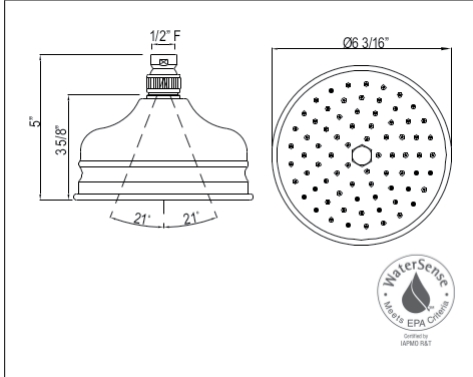

1027/8 6" Bordano Rain Anti-Calcium Rain Showerhead