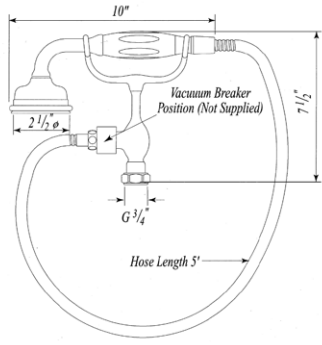

DECO

EDWARDIAN

GEORGIAN ERA

HOLBORN

HOXTON

ROUGH

BATH FIXTURES

SHOWER

CARE & MAINTENANCE

TERMS

U.3520L OR U.3521X Perrin & Rowe® Edwardian™ Exposed Floor Mount Tub Filler With Handshower

Suggested Retail Price

Handle	APC	PN	STN	EB	EG
L	5,124	5,643	6,408	7,175	7,071
X	5,124	5,643	6,408	7,175	7,071

- Kit includes:
  - U.3530L or U.3531X Tub Filler
  - U.5380 Porcelain Handshower/cradle
  - U.6388 Floor Pillar Legs
- Vacuum breaker not included; order V00275 if required
- 19 GPM at 40 PSI

U.3540L OR U.3541X Perrin & Rowe® Exposed Tub Filler With Handshower

Suggested Retail Price

Handle	APC	PN	STN	EB	EG
L	2,639	2,910	3,300	3,748	3,748
X	2,639	2,910	3,300	3,748	3,748

- Must order unions separately (U.6386, U.6387, U.6388 or U.6381)
- Vacuum breaker not included, order V00275 if required.
- 19 GPM at 40 PSI
- Includes both porcelain and metal lever inserts for U.3540L
- Handshower flow rate 1.8 GPM

U.5380 Perrin & Rowe® Handshower/Cradle

Suggested Retail Price

Handle	APC	PN	STN	EB	EG
LS	620	686	777	880	880

- For use with floor, wall or deck mount bathtub filler/shower
- Can be wall mounted using U.5591 wall outlet
- Vacuum breaker not included, order V00275 if required.
- Hose replacement part # 9.28385
- Flow rate 1.8 GPM

U.3530L OR U.3531X Perrin & Rowe® Edwardian™ Exposed Tub Filler

Suggested Retail Price

Handle	APC	PN	STN	EB	EG
L	2,021	2,225	2,527	2,871	2,871
X	2,021	2,225	2,527	2,871	2,871

- 19 GPM at 40 PSI
- Includes both porcelain and metal lever inserts for U.3530L

U.6381 Perrin & Rowe® Pair Of Wall Unions

Suggested Retail Price

APC	PN	STN	EB	EG
583	640	727	727	777

- U.6399 3" extension unions available to lift height of tub filler