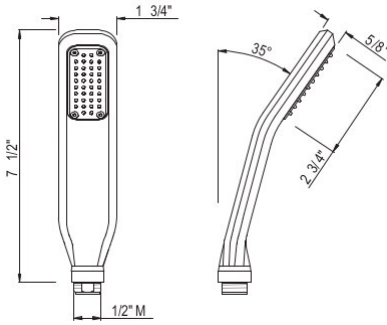

U.5414 Perrin & Rowe® Hoxton™ Inclined Easy Clean Handshower

Suggested Retail Price

APC	PN	STN	EG
694	729	833	937

- Flow rate 1.8 GPM