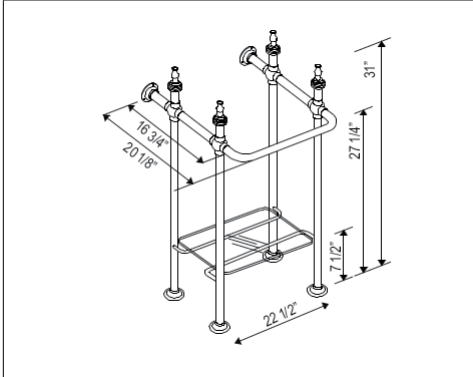

Suggested Retail Price

WH
960

- Dimensions listed are +/- 1/4"

U.2863 Perrin & Rowe® Victorian 25" Sink

Suggested Retail Price

WH
1,169

- For use with RW2231 wash stand with glass shelf
- Dimensions listed are +/- 1/4"