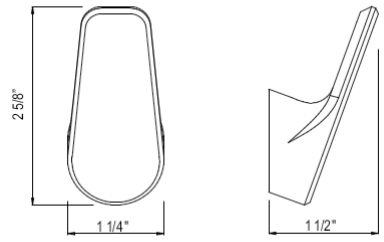

DECO

EDWARDIAN

GEORGIAN ERA

HOLBORN

HOXTON

ROUGH

BATH FIXTURES

SHOWER

CARE & MAINTENANCE

TERMS

U.6435 Perrin & Rowe® Hoxton™ Hand Towel Bar

Suggested Retail Price

APC	PN	STN	EG
428	471	535	607

U.6401 Perrin & Rowe® Hoxton™ Wall Mount Single Robe Hook

Suggested Retail Price

APC	PN	STN	EG
228	239	273	308