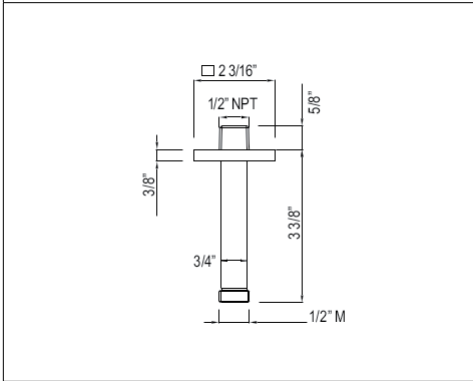

Suggested Retail Price

APC	PN	STN	IB	MB	TCB	ULB
107	107	141	148	148	141	141

- Length cannot be cut down
- Modern style round escutcheon available, order ROGSCO14

1510/3 3" Modern Square Ceiling Mount Shower Arm