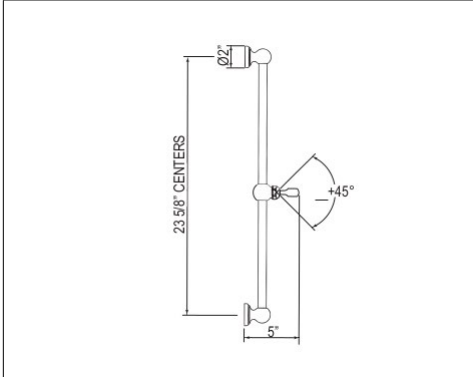

U.5535 Perrin & Rowe® Edwardian™ Shower Bar With Integrated Volume Control And Outlet

Suggested Retail Price

APC	PN	STN	EB	EG
1,208	1,330	1,510	1,716	1,612

- Use with Perrin & Rowe® hoses only

U.5540 Perrin & Rowe® 24" Sliding Rail