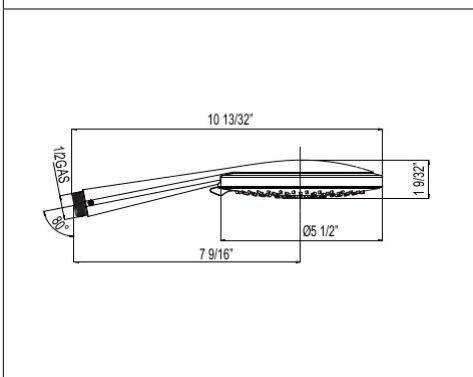

B01168 5 1/2" Dinamic 3-Function Handshower

- Flow rate 1.8 GPM

Suggested Retail Price

APC	PN	STN	MB	TCB
169	169	294	212	294