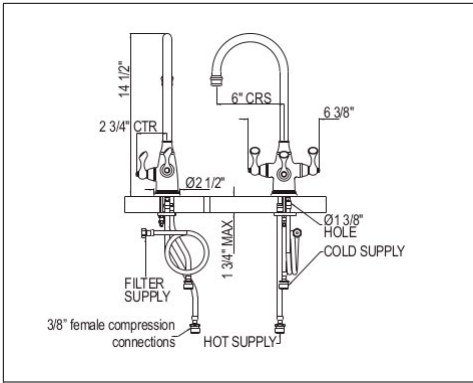

U.1220 Perrin & Rowe® Georgian Era™ Filtration 3-Lever Bar/Food Prep Faucet

Suggested Retail Price

Handle	APC	PN	STN	EB	EG	SEG	ULB
LS	1,191	1,287	1,428	1,428	1,526	1,658	1,542

- Filtered water .5 GPM, hot and cold water 1.5 GPM at 45 PSI