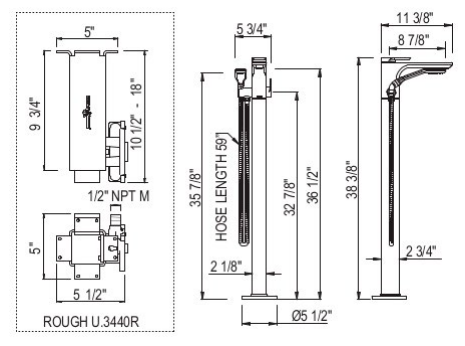

U.3230R

U.3440 Perrin & Rowe® Hoxton™ Single Leg Floor Mount Tub Filler

Suggested Retail Price

Handle	APC	PN	STN	EG
LS	4,587	5,046	5,735	6,514

- Rough valve sold separately
  — Order U.3440R floor rough valve: $658
- Fast filling 8.2 GPM flow rate at 60 PSI
- Includes single-function handshower with easy clean spray face; 1.8 GPM flow rate at 60 PSI
- Remote thermostatic valve may be needed; verify local code requirements