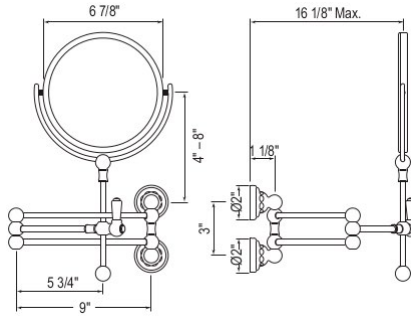

U.6918 Perrin & Rowe® Edwardian™ Wall Mount Shaving Mirror

Suggested Retail Price

APC	PN	STN	EB	EG
864	947	1,079	1,079	1,153

- 3x magnification on magnified side of mirror

U.6921 Perrin & Rowe® Edwardian™ Wall Mount Single Robe Hook