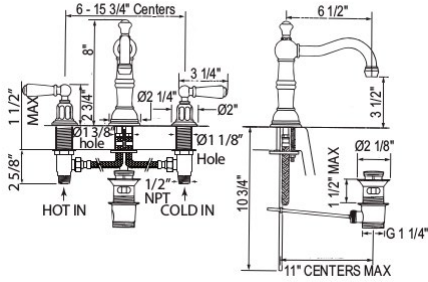

U.3720L OR U.3721X Perrin & Rowe® Edwardian™ Column Spout Widespread Lavatory Faucet

- Includes both porcelain and metal lever inserts for U.3720L
- 1.2 GPM

Suggested Retail Price

Handle	APC	PN	STN	EB	EG
L	1,528	1,681	1,916	2,171	2,171
X	1,528	1,681	1,916	2,171	2,171