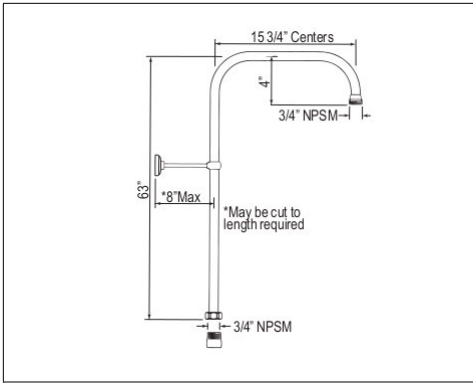

Suggested Retail Price

Handle	APC	PN	STN	EB	EG
LS	1,697	1,867	2,121	2,410	2,410

- For use with exposed thermostatic valve
- Order U.5373NLS for metal handle and handshower. Priced the same.

U.5381 Perrin & Rowe® 63" X 15" Rigid Riser Shower Outlet