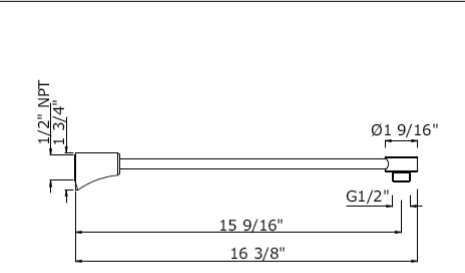

U.5472 Perrin & Rowe® Hoxton™ 15 9/16" Overhead Wall Mount Shower Arm

Suggested Retail Price

APC	PN	STN	EG
474	497	569	639