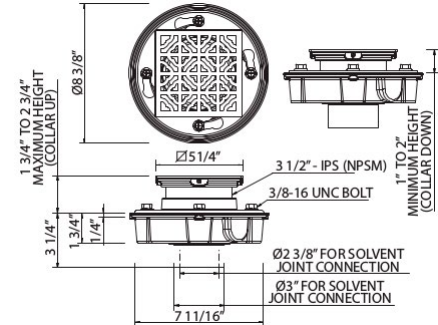

SDCI2-3146 Cast Iron 2" No Hub Drain Kit With 3146 Petal Decorative Cover

Suggested Retail Price

APC	PN	STN	IB	EB	MB	TCB
509	534	567	658	658	567	643

- Accommodates 42 GPM flow rate