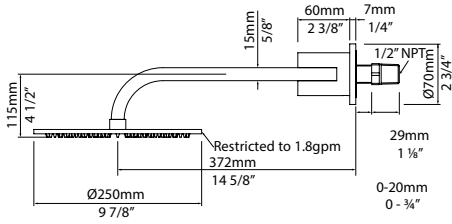

SOR-41 10" Soriano™ Rain Showerhead And 14 5/8" Arm

- Flow rate 1.8 GPM
- Stainless Steel construction

Suggested Retail Price

SB
1,120