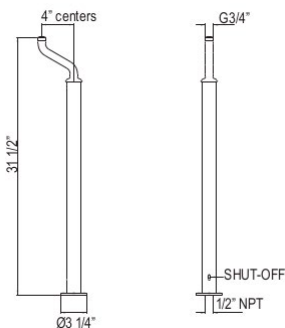

U.6388 Perrin & Rowe® Pair Of Floor Pillar Legs Or Supply Unions

Suggested Retail Price

APC	PN	STN	EB	EG
2,483	2,732	3,104	3,527	3,320

- U.6399 3" extension unions available to lift height of tub filler