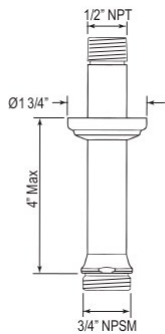

DECO

EDWARDIAN

GEORGIAN ERA

HOLBORN

HOXTON

ROUGH

BATH FIXTURES

SHOWER

CARE & MAINTENANCE

TERMS

U.3230L OR U.3231X Perrin & Rowe® Edwardian™ 3/4" Hot And Cold Rough Valves With Trims

Suggested Retail Price

Handle	APC	PN	STN	EB	EG
L	902	993	1,128	1,282	1,282
X	902	993	1,128	1,282	1,282

- 16-20 GPM
- Includes both porcelain and metal lever inserts for U.3230L
- 1 1/4" extension kit available, order part # U.3243. Must order two for a set.: $69
- 5/8" extension kit available, order part # U.3243S. Must order two for a set.: $64

U.5384 Perrin & Rowe® 15" Reach Wall Mount Shower Arm

Suggested Retail Price

APC	PN	STN	EB	EG	ULB
361	398	451	513	513	513

- To install 1/2" inlet showerheads, use adaptor U.5399

U.5388 Perrin & Rowe® 4" Ceiling Mount Shower Arm

Suggested Retail Price

APC	PN	STN	EB	EG
165	182	207	234	234

- Length cannot be cut down
- To install 1/2" inlet showerheads, use adaptor U.5399

U.5204 12" Perrin & Rowe® Rain Showerhead

Suggested Retail Price

APC	PN	STN	EB	EG
1,010	1,111	1,263	1,435	1,435

- Flow rate 1.8 GPM
- 3/4" NPSM connection

U.5205 8" Perrin & Rowe® Rain Showerhead

Suggested Retail Price

APC	PN	STN	EB	EG	ULB
528	582	660	750	750	750

- Flow rate 1.8 GPM
- 3/4" NPSM connection