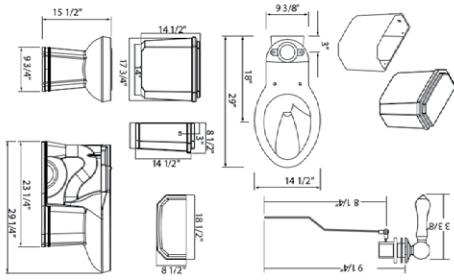

DECO

U.KIT112 Perrin & Rowe® Deco™ Elongated Close Coupled 1.28 GPF High Efficiency Water Closet/Toilet

Suggested Retail Price

APC	PN	STN	IB	EB	TCB
1,416	1,416	1,458	1,550	1,503	1,503

- Vitreous china, White only
- IAPMO certified
- Dimensions listed are +/- 1/4"
- Perrin & Rowe® badge on tank and pan
- Comes with U.2821WH Pan, U.2947WH Tank and 9440 Tank Lever

EDWARDIAN

GEORGIAN ERA