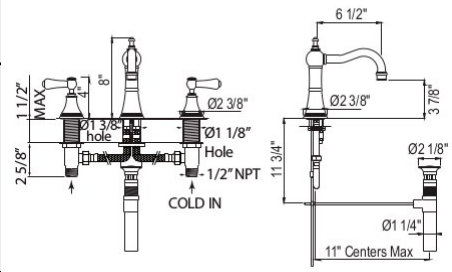

YORK
Victoria + Albert® Price Book

U.KIT113
page 132

APC

PN

STN

EB

EG

DECO
EDWARDIAN
GEORGIAN ERA
HOLBORN
HOXTON
ROUGHS
BATH FIXTURES
SHOWER
CARE & MAINTENANCE
TERMS