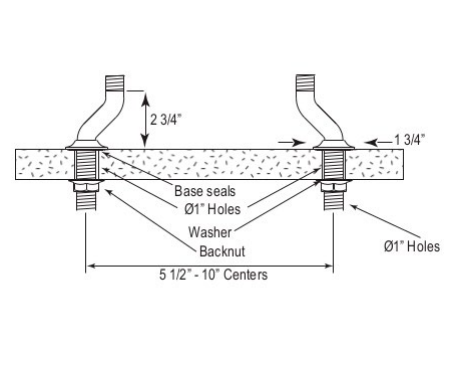

U.6793 Perrin & Rowe® Georgian Era™ Deck Unions For Bridge Faucet

- Priced per set of 2
- Not for use with U.4718X or U.4719L
- Use with U.4790X or U.4791L bridge kitchen faucets

	Suggested Retail Price						
	APC	PN	STN	EB	EG	SEG	ULB
	349	383	434	434	464	486	468