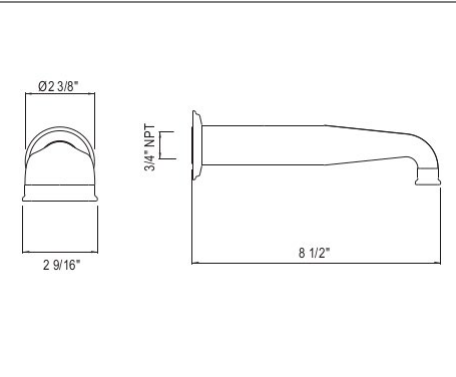

CARE & MAINTENANCE

TERMS

U.3670 Perrin & Rowe® Edwardian™ Single Handle Lavatory Faucet

Suggested Retail Price

Handle	APC	PN	STN	EB	EG	ULB
L	857	943	1,071	1,217	1,217	1,217

- Includes both porcelain and metal lever inserts
- 1.2 GPM