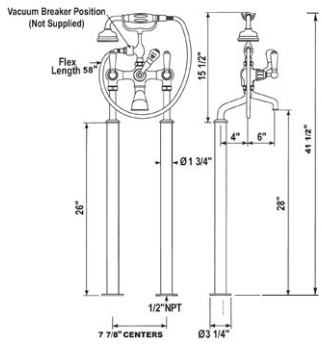

DECO

EDWARDIAN

GEORGIAN ERA

HOLBORN

HOXTON

ROUGH

BATH FIXTURES

SHOWER

CARE & MAINTENANCE

TERMS

U.3520L OR U.3521X Perrin & Rowe® Edwardian™ Exposed Floor Mount Tub Filler With Handshower

Suggested Retail Price

Handle	APC	PN	STN	EB	EG
L	5,124	5,643	6,408	7,175	7,071
X	5,124	5,643	6,408	7,175	7,071

- Kit includes:
  - U.3530L or U.3531X Tub Filler
  - U.5380 Porcelain Handshower/cradle
  - U.6388 Floor Pillar Legs
- Vacuum breaker not included; order V00275 if required
- 19 GPM at 40 PSI