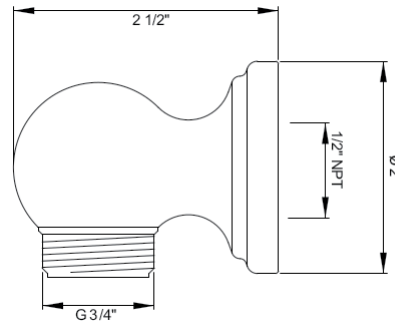

U.5591 Perrin & Rowe® Wall Outlet For Riser

Suggested Retail Price

APC	PN	STN	EB	EG
254	280	319	317	341

- Use U.5394 or U.5395 3/4" rigid riser assemblies only. Other systems may not adapt