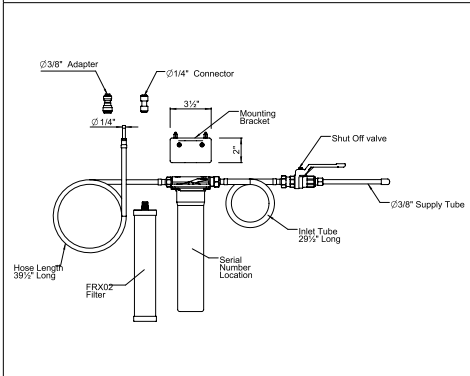

HRK-2000 Arolla™ Inline Filter System Complete With Cartridge

Suggested Retail Price	
	N/A
	620

- Does not come with faucet
- For replacement filter, order HRF-1000