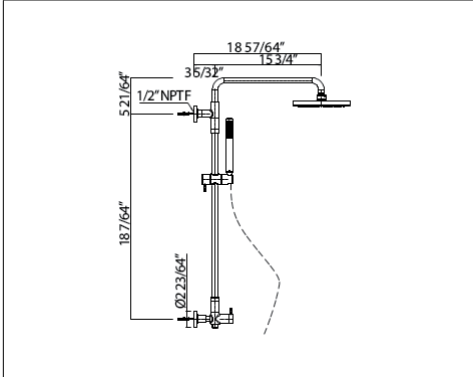

L0095KIT1 Retro-Fit Shower Column Riser With Diverter/Handshower/Hose/Showerhead Set

Suggested Retail Price

APC	PN	STN
1,554	2,015	2,504

- Kit includes:
  - L0095: Retro-fit shower column riser with diverter
  - B0310: Soriso single-function handshower
  - W10196: Elios single-function showerhead
  - A40/1: Flexible 59" metal hose