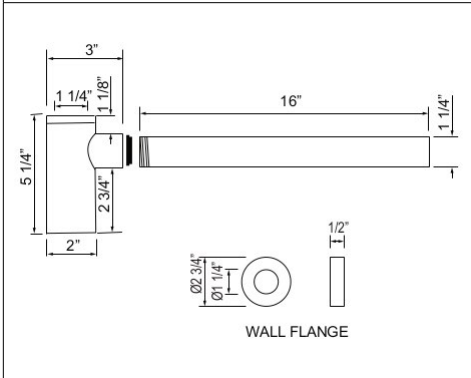

RPT124 16 1/2" Modern Cylinder Style Extended Decorative P-Trap

Suggested Retail Price

APC	PN	STN
372	372	372

- Extended 16 1/2" long waste bend tube with length that can be cut down to fit
- Includes reducing washer for 1 1/2" wall outlet