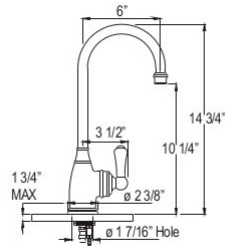

U.4700 Perrin & Rowe® Georgian Era™ Single Handle Bar/Food Prep Faucet

Suggested Retail Price

Handle	APC	PN	STN	EB	EG	SEG	ULB
LS	1,182	1,297	1,474	1,474	1,577	1,686	1,577

- Matching bar/food prep faucet for U.4702
- 1.8 GPM
- Requires 2 1/2" clearance from backsplash to center of faucet hole