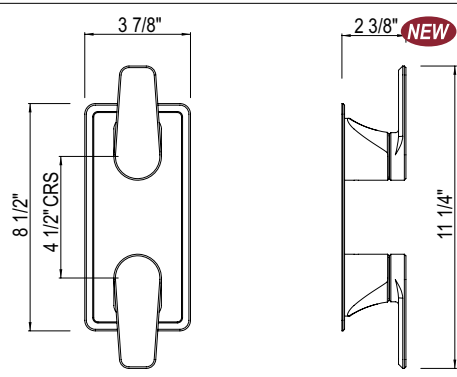

U.5478 Perrin & Rowe® Hoxton™ 1/2" Thermostatic Trim with Diverter

Suggested Retail Price

Handle	APC	PN	STN	EG
LS	1,454	1,584	1,795	2,071

- Rough valve sold separately
  - Order R1051BV 1/2" thermostatic 1 function rough valve: $448
  - Order R1052BD 1/2" thermostatic 2 function rough valve: $449
  - Order R1053BD 1/2" thermostatic 3 function rough valve: $524
  - Order R1055BD 1/2" thermostatic 5 function rough valve: $524