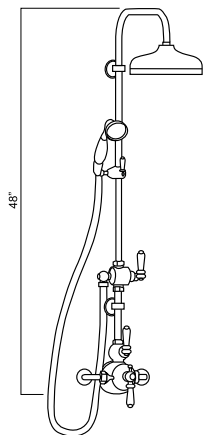

HOLBORN

HOXTON

ROUGH

BATH FIXTURES

SHOWER

CARE & MAINTENANCE

TERMS

U.KIT61NLS OR U.KIT61NX PERRIN & ROWE® GEORGIAN ERA™
THERMOSTATIC SHOWER PACKAGE