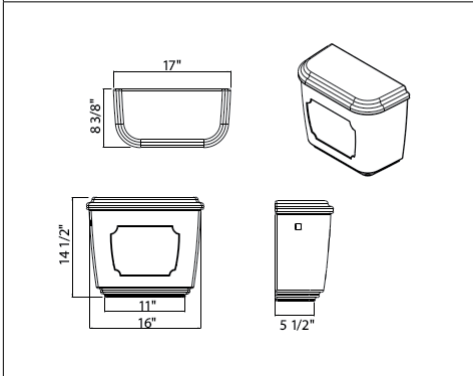

U.2887 Perrin & Rowe® Victorian Close Coupled Water Closet Tank Cistern Only With 1.28 GPF Flush Mechanism

Suggested Retail Price

WH
585

- Single Flush, High Efficiency 1.28 GPF System
- Must order tank lever trip arm to complete
- Pan sold separately — Order U.2821WH toilet pan: $597