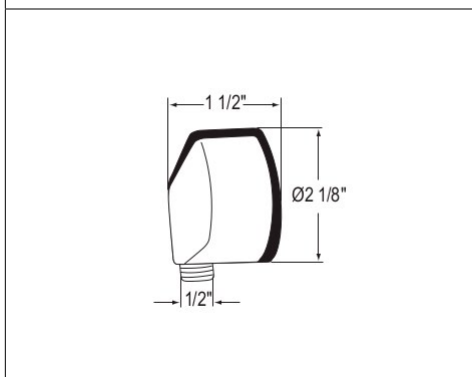

E824 Handshower Wall Outlet

Suggested Retail Price

APC	PN	STN	SG	TCB
64	84	118	118	118