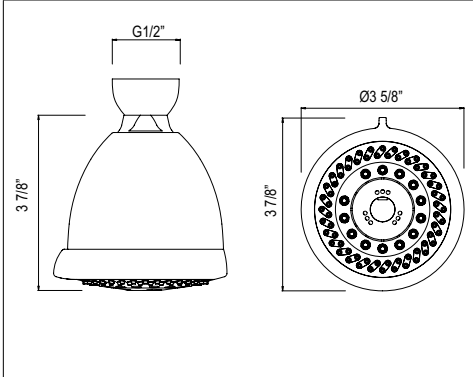

U.5800 3 1/2" Perrin & Rowe® Six-Function Showerhead

Suggested Retail Price

APC	PN	STN	EB	EG	ULB
461	507	576	654	654	619

- 6-function spray patterns
- Flow rate 1.75 GPM