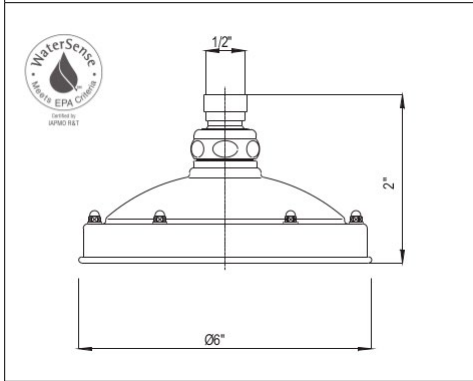

BI00701 6" Retro Jet Single-Function Rain Showerhead

- Flow rate 1.8 GPM

Suggested Retail Price

APC	PN	STN	MB	SG	TCB	ULB
491	719	889	898	944	944	963