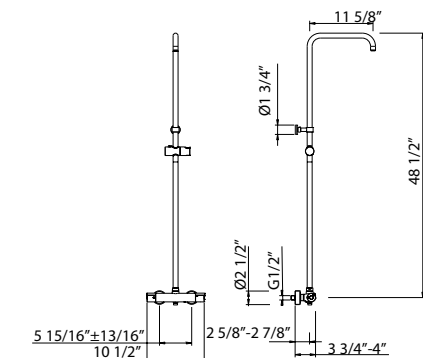

C72 Mod-Fino Exposed Wall Mount Thermostatic Shower With Diverter, Riser And Sliding Handshower Parking Bracket

Suggested Retail Price

APC	PN	STN
616	704	874