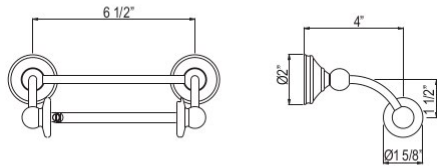

U.6648 Perrin & Rowe® Georgian Era™ Wall Mount Swing Arm Toilet Paper Holder

Suggested Retail Price

APC	PN	STN	EB	EG
349	383	434	434	463