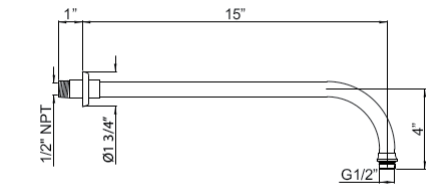

U.5884 Perrin & Rowe® Holborn™ 15" Wall Mount Shower Arm

Suggested Retail Price

APC	PN	STN	EG
354	390	443	503