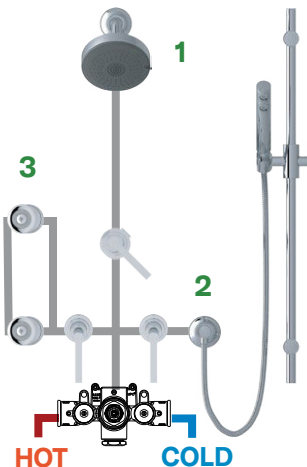

1005N

- 12 GPM
- Temperature control only
- Recommended inlet connection: 3/4" NPT
- Extension kit included with valve
- Must add volume control R1040R

DECO
EDWARDIAN
GEORGIAN ERA
HOLBORN
HOXTON
ROUGHS
BATH FIXTURES
SHOWERS
CARE & MAINTENANCE
TERMS