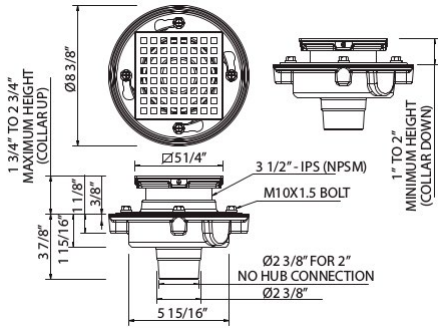

SDCI2-3143 Cast Iron 2" No Hub Drain Kit With 3143 Matrix Decorative Cover

Suggested Retail Price

APC	PN	STN	IB	EB	MB	TCB
477	519	547	621	621	547	607

- Accommodates 42 GPM flow rate