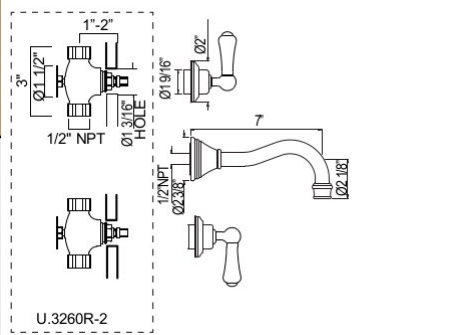

DECO
EDWARDIAN
GEORGIAN ERA
HOLBORN
HOXTON
ROUGHS
BATH FIXTURES
SHOWER
CARE & MAINTENANCE
TERMS

U.3723LS/LSP OR U.3724X Perrin & Rowe® Georgian Era™ Column Spout Widespread Lavatory Faucet

- Matching tub filler U.3747 or U.3748
- 1.2 GPM

Suggested Retail Price

Handle	APC	PN	STN	EB	EG
LS	1,619	1,781	2,024	2,300	2,300
LSP	1,619	1,781	2,024	2,300	2,300
X	1,619	1,781	2,024	2,300	2,300

U.3793LS/LSP OR U.3794X Perrin & Rowe® Georgian Era™ Wall Mount Widespread Lavatory Faucet

- Rough valve sold separately
  - Order U.3260R-2 lever wall rough valve: $351
  - Order U.3261R-2 cross wall rough valve: $351
- Plumber to provide 1/2" male nipple T-fitting for spout installation
- 1.2 GPM aerator
- 11/4" extension kit is U.3243, must order two pieces to extend both hot and cold valves: $69

Suggested Retail Price

Handle	APC	PN	STN	EB	EG	ULB
LS	803	901	1,030	1,030	1,069	
LSP	803	901	1,030	1,030	1,069	
X	803	901	1,030	1,030	1,069	1,080

U.3747LS/LSP OR U.3748X Perrin & Rowe® Georgian Era™ 4-Hole Deck Mount Column Spout Tub Filler With Handshower

- 16-20 GPM

Suggested Retail Price

Handle	APC	PN	STN	EB	EG
LS	3,036	3,340	3,795	4,311	4,311
LSP	3,036	3,340	3,795	4,311	4,311
X	3,036	3,340	3,795	4,311	4,311

U.3783LS/LSP OR U.3784X Perrin & Rowe® Georgian Era™ 3-Hole Wall Mount Column Spout Tub Filler

- Rough valve sold separately
  - Order U.3230R lever wall rough valve: U.3230R $429
  - Order U.3231R cross wall rough valve: U.3231R $429
- 16-20 GPM
- 11/4" extension kit is U.3243, must order two pieces to extend both hot and cold valves: U.3243 $69
- 5/8" extension kit is U.3243S, must order two pieces to extend both hot and cold valves: U.3243S $64
- Metal lever handle design only with porcelain caps for LSP model