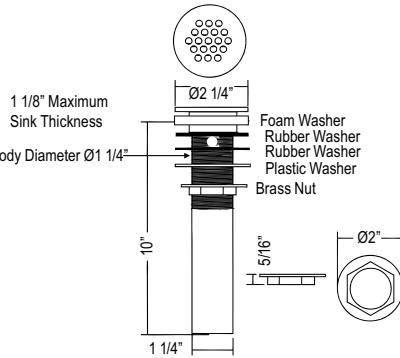

7444 Grid Drain for Overflow Sinks

Suggested Retail Price

APC	PN	STN	IB	EB	EG	MB	SG	TCB	ULB
249	249	249	526	426	526	249	500	426	249