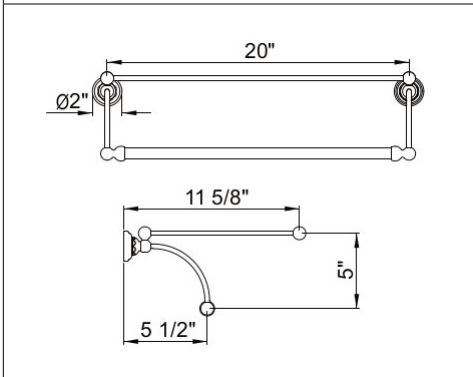

Suggested Retail Price

APC	PN	STN	EB	EG
573	601	727	709	777

U.6961 Perrin & Rowe® Edwardian™ Wall Mount Hotel Style Towel Shelf

Suggested Retail Price

APC	PN	STN	EB	EG
895	938	1,115	1,115	1,183

DECO

EDWARDIAN