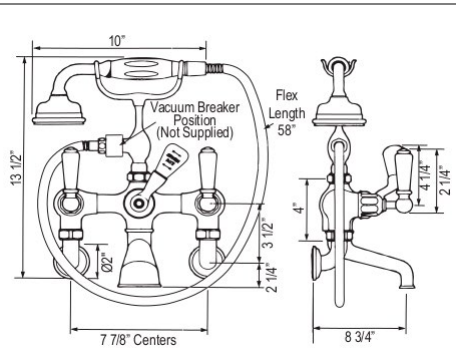

U.3510L OR U.3511X Perrin & Rowe® Edwardian™ Exposed Wall Mount Tub Filler With Handshower

Suggested Retail Price

Handle	APC	PN	STN	EB	EG
L	3,224	3,551	4,031	4,375	4,528
X	3,224	3,551	4,031	4,375	4,528

- Kit includes:
  - U.3530L or U.3531X Tub Filler
  - U.5380 Porcelain Handshower/cradle
  - U.6381 Wall Unions
- Vacuum breaker not included; order V00275 if required
- 19 GPM at 40 PSI