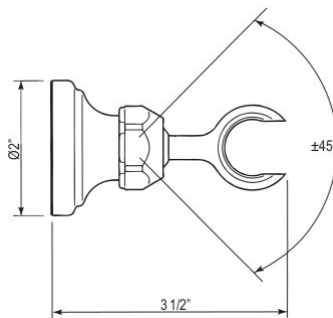

U.5544 Perrin & Rowe® Handshower Parking Bracket

Suggested Retail Price

APC	PN	STN	EB	EG
312	343	390	443	443

- Use with Perrin & Rowe hoses only