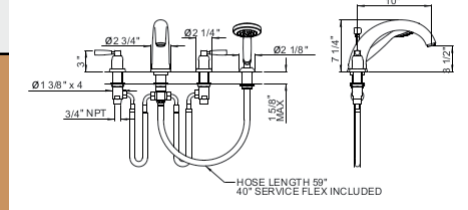

U.3848LS OR U.3849X Perrin & Rowe® Holborn™ 4-Hole Deck Mount Modified C-Spout Bathtub Filler With Handshower

Suggested Retail Price

Handle	APC	PN	STN	EG
LS	2,738	3,013	3,423	3,889
X	2,738	3,013	3,423	3,889

- 16 - 20 GPM