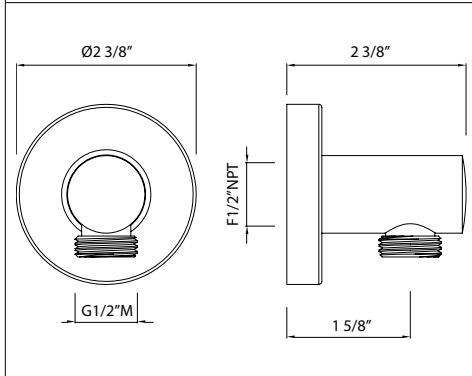

33640 Handshower Shower Outlet

- Traditional style escutcheon available, order ROS0008

Suggested Retail Price

APC	PN	STN	MB	SUB	TCB	ULB
90	90	119	121	119	119	119