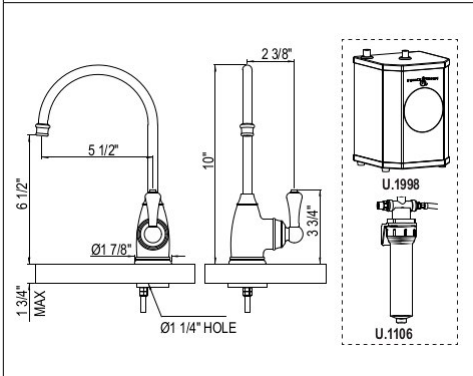

U.KIT1307 Perrin & Rowe® Georgian Era™ C-Spout Hot Water Faucet, Tank And Filter Kit

Suggested Retail Price

Handle	APC	PN	STN	EB	EG	SEG	ULB
LS	1,895	1,931	2,067	2,067	2,137	2,165	2,169

- 5 year warranty on faucet, 3 years on tank
- Order U.PRF1 for hot water replacement filter cartridge
- Hot water .5 GPM at 45 PSI
- Not compatible with ISE tanks