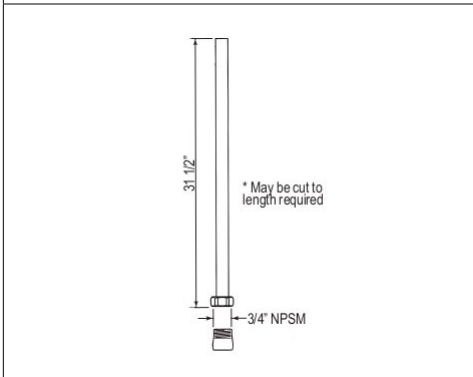

U.5395 Perrin & Rowe® 31" Therm Outlet Connector

Suggested Retail Price

APC	PN	STN	EB	EG
218	240	273	310	310

- For use with U.5783N riser diverter and U.5393 riser
- May be cut to length required