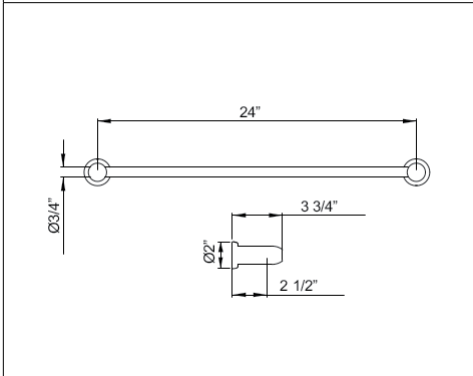

APC	PN	STN	EG
167	167	178	211

U.6440 Perrin & Rowe® Holborn™ Wall Mount 18" Single Towel Bar

• Length can be cut down

Suggested Retail Price

APC	PN	STN	EG
401	415	454	509

U.6441 Perrin & Rowe® Holborn™ Wall Mount 24" Single Towel Bar