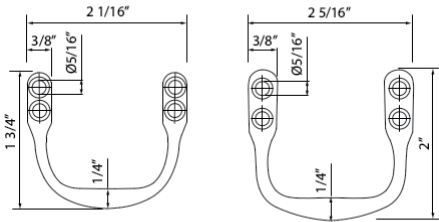

4021 Pair Of Toilet Seat Sanitary Handles

Suggested Retail Price

APC	PN	STN	IB	EB	TCB
184	184	184	508	344	412