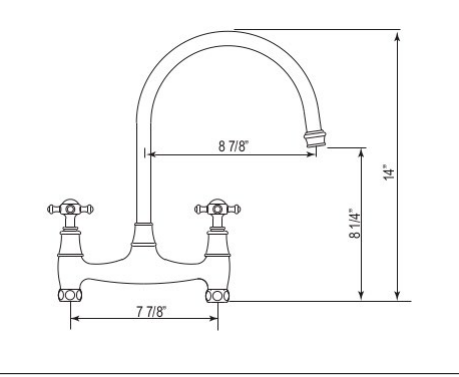

U.4791L OR U.4790X Perrin & Rowe® Georgian Era™ Bridge Kitchen Faucet

• 1.8 GPM

Handle	Suggested Retail Price						
	APC	PN	STN	EB	EG	SEG	ULB
L	1,042	1,145	1,301	1,301	1,391	1,450	1,404
X	1,042	1,145	1,301	1,301	1,391	1,450	1,404