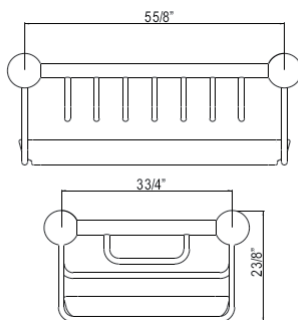

U.6648 Perrin & Rowe® Georgian Era™ Wall Mount Swing Arm Toilet Paper Holder

Suggested Retail Price

APC	PN	STN	EB	EG
349	383	434	434	463

- Accommodates oversized TP rolls

U.6640 Perrin & Rowe® Georgian Era™ Wall Mount 19 1/2" Single Towel Bar

Suggested Retail Price

APC	PN	STN	EB	EG
310	336	382	382	413

- Length can be cut down

U.6641 Perrin & Rowe® Georgian Era™ Wall Mount 25 1/2" Single Towel Bar

Suggested Retail Price

APC	PN	STN	EB	EG
325	355	403	403	432

- Length can be cut down

U.6642 Perrin & Rowe® Georgian Era™ Wall Mount 31 1/2" Single Towel Bar

Suggested Retail Price

APC	PN	STN	EB	EG
341	378	427	427	455

- Length can be cut down

U.6972 Perrin & Rowe® Free Standing Soap Basket

Suggested Retail Price

APC	PN	STN	EB	EG
322	352	401	401	428