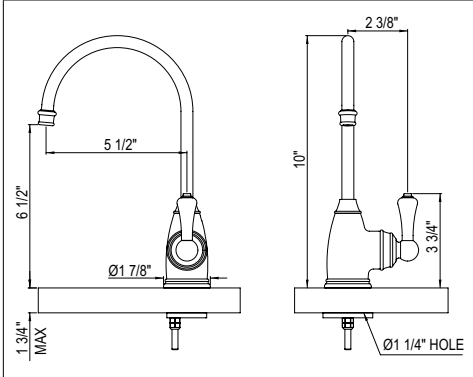

Suggested Retail Price

N/A
620

- Does not come with faucet
- For replacement filter, order HRF-1000

U.1810 Perrin & Rowe® In-line Ice Maker T-Connector

Suggested Retail Price

N/A
147

- For use with HRK-2000: \$620