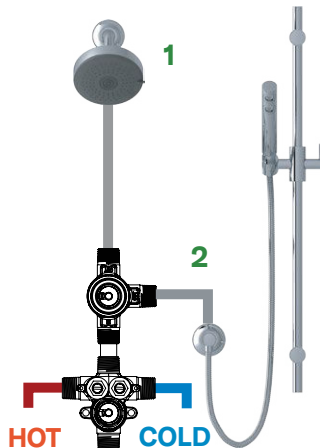

EDWARDIAN

GEORGIAN ERA

1/2" THERMOSTATIC ROUGH VALVE - 2 FUNCTIONS

R1052BD

CAL Green Compliant

- 5.5 GPM
- Temperature control and diverter
- Recommended inlet connection: 1/2" NPT
- Extension kit included with valve