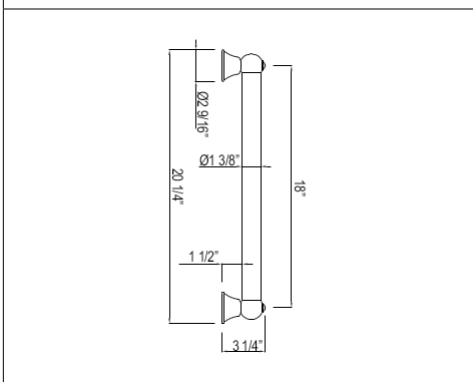

1252 18" Decorative Grab Bar

Suggested Retail Price

APC	PN	STN	IB	SUB	TCB	ULB
524	524	679	706	679	679	679

- Grab Bar compliant with Americans with Disabilities Act of 1990 (ADA)

DECO
EDWARDIAN
GEORGIAN ERA
HOLBORN
HOXTON
ROUGHS
BATH FIXTURES
SHOWER
CARE & MAINTENANCE
TERMS