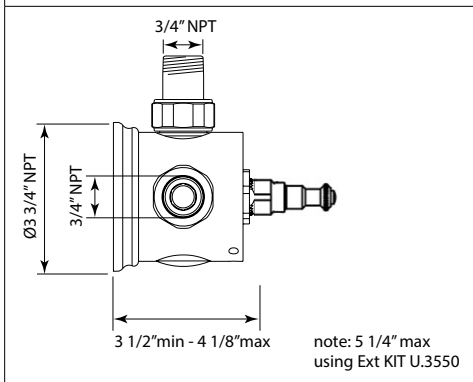

U.5585BO Perrin & Rowe® Thermostatic Rough Valve