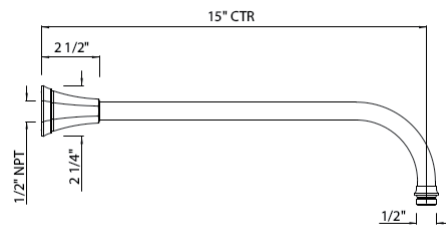

U.5184 Perrin & Rowe® Deco™ 15" Overhead Wall Mount Shower Arm

Suggested Retail Price

APC	PN	STN	EG
390	430	488	526