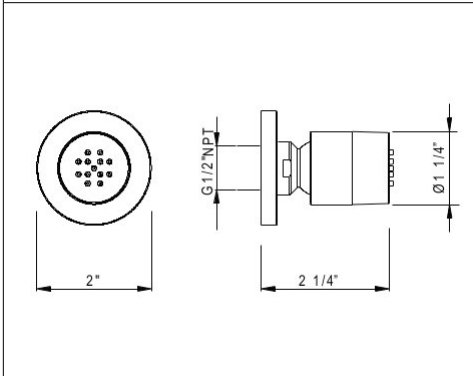

DS015090 Bellia™ Single-Function Body Spray

- Flow rate 0.75 GPM

Suggested Retail Price

APC	PN	STN	RG
140	170	198	254