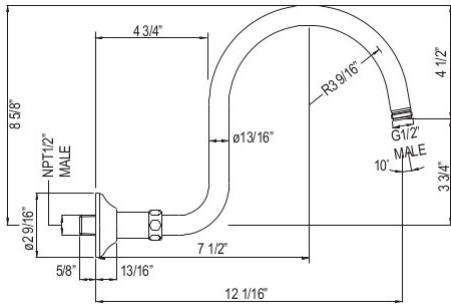

1475/12 Wall Mount Hook Shower Arm

- Modern style round escutcheon available, order ROGSC014

Suggested Retail Price

APC	PN	STN	IB	TCB	ULB
264	264	373	437	373	373