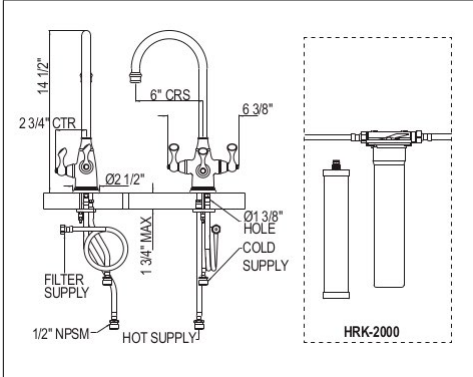

U.KIT1220 Perrin & Rowe® Georgian Era™ Filtration Kit 3-Lever Bar/Food Prep Faucet

Suggested Retail Price

Handle	APC	PN	STN	EB	EG	SEG	ULB
LS	1,811	1,907	2,048	2,048	2,146	2,278	2,162

- Filtered water .5 GPM, hot and cold water 1.5 GPM at 45 PSI
- Kit includes:
  - U.1220LS
  - HRK-2000