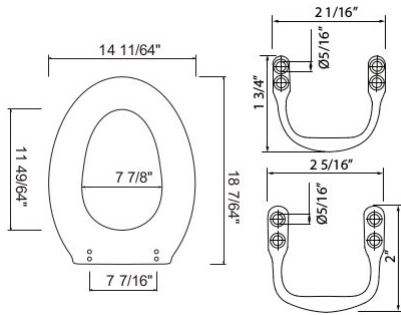

RS2870KIT1 Elongated High Gloss Mahogany Easy Close Toilet Seat With Installed Sanitary Handles

Suggested Retail Price

APC	PN	STN	IB	EB	TCB
923	998	1,079	1,403	1,282	1,272

- Kit includes:
  - RS2870 Toilet seat
  - 4021 Handles