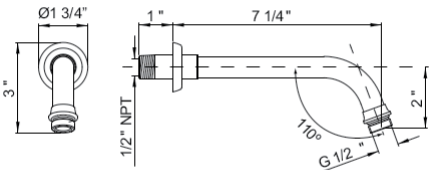

U.5882 Perrin & Rowe® Holborn™ 7 1/4" Angled Wall Mount Shower Arm

Suggested Retail Price

APC	PN	STN	EG	ULB
354	390	443	503	503