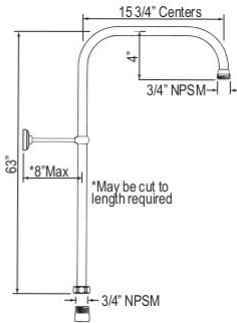

U.5396 Perrin & Rowe® Concealed Secondary Outlet And Connector

Suggested Retail Price

APC	PN	STN	EB	EG
				N/A
				153

- For use with U.5585B0 thermostatic valves
- Order U.3064LS or U.3065X volume control trim and tub spout to complete

U.5783N Perrin & Rowe® Georgian Era™ Riser Diverter With Handshower, Hose, And Parking Bracket

Suggested Retail Price

APC	PN	STN	EB	EG
1,679	1,848	2,099	2,385	2,385

- For use with exposed thermostatic valve, outlet and riser
- Flow rate 1.8 GPM

U.5381 Perrin & Rowe® 63" X 15" Rigid Riser Shower Outlet

Suggested Retail Price

APC	PN	STN	EB	EG
958	1,054	1,198	1,198	1,361

- May be cut to length required
- Includes U.5390 connector to top outlet on U.3530L or U.3531X, U.3018LSP and U.3019X exposed tub fillers

U.5391 Perrin & Rowe® 40" X 15" Rigid Riser Shower Outlet

Suggested Retail Price

APC	PN	STN	EB	EG
700	771	876	995	995

- May be cut to length required

U.5393 Perrin & Rowe® 31" X 15" Rigid Riser Shower Outlet

Suggested Retail Price

APC	PN	STN	EB	EG
617	679	771	876	876

- For use with U.5783N riser diverters and outlet connector U.5394
- No compression connection included
- May be cut to length required