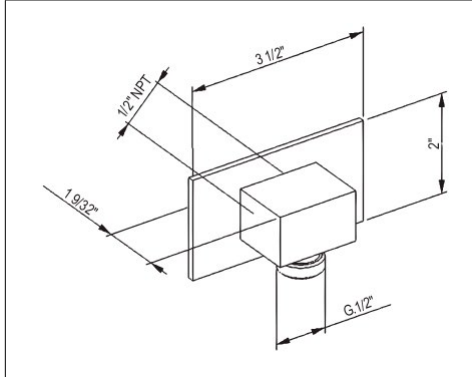

1795 Square Handshower Shower Outlet

Suggested Retail Price

APC	PN	STN	MB	TCB
226	226	292	354	282