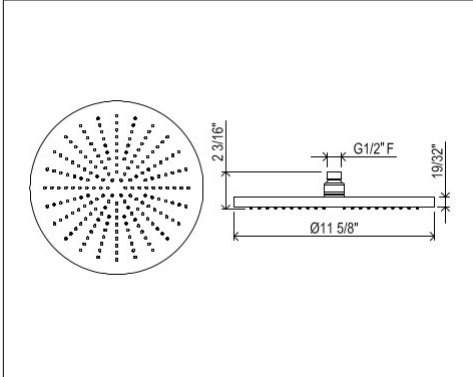

1079/8 12" Rodello Circular Rain Showerhead

Suggested Retail Price

APC	PN	STN	IB	MB	TCB	ULB
1,101	1,101	1,671	1,751	1,751	1,671	1,671

- Flow rate 1.8 GPM