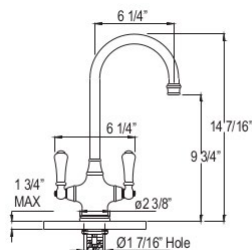

U.4711 Perrin & Rowe® Georgian Era™ 2-Handle Bar/Food Prep Faucet

Suggested Retail Price

Handle	APC	PN	STN	EB	EG	SEG	ULB
LS	1,204	1,322	1,502	1,502	1,607	1,676	1,622

- Matching bar/food prep faucet for U.4710
- 1.8 GPM