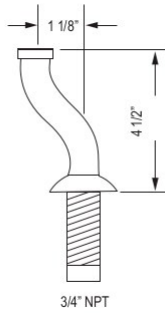

U.5380 Perrin & Rowe® Handshower/Cradle

- For use with floor, wall or deck mount bathtub filler/shower
- Can be wall mounted using U.5591 wall outlet
- Vacuum breaker not included, order V00275 if required.
- Hose replacement part # 9.28385
- Flow rate 1.8 GPM

Suggested Retail Price

Handle	APC	PN	STN	EB	EG
LS	620	686	777	880	880

U.6386 Perrin & Rowe® Pair Of Extended Deck Pillar Unions

- U.6399 3" extension unions available to lift height of tub filler
- 9.039297 NPSM to NPT adaptor available: $47

Suggested Retail Price

APC	PN	STN	EB	EG
449	492	559	559	591

U.6387 Perrin & Rowe® Pair Of Deck Pillar Unions

- U.6399 3" extension unions available to lift height of tub filler
- 9.039297 NPSM to NPT adaptor available: $47

Suggested Retail Price

APC	PN	STN	EB	EG
440	485	549	549	586

U.6381 Perrin & Rowe® Pair Of Wall Unions

- U.6399 3" extension unions available to lift height of tub filler

Suggested Retail Price

APC	PN	STN	EB	EG
583	640	727	727	777

U.6389 Perrin & Rowe® Pair Of Extended Wall Unions

- U.6399 3" extension unions available to lift height of tub filler

Suggested Retail Price

APC	PN	STN	EB	EG
835	921	1,042	1,042	1,113