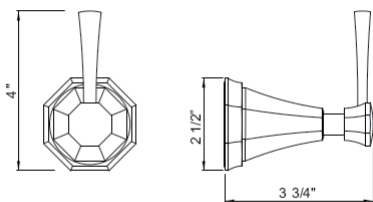

DECO

EDWARDIAN

GEORGIAN ERA

HOLBORN

HOXTON

ROUGHS

BATH FIXTURES

SHOWER

CARE & MAINTENANCE

TERMS