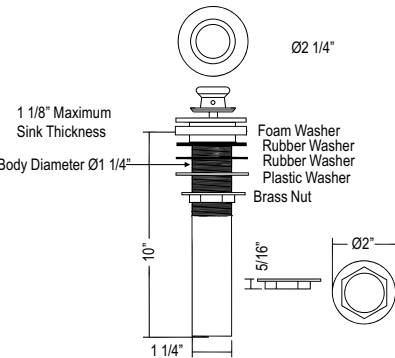

8446 Lift And Turn Drain for No-Overflow Sinks

Suggested Retail Price

APC	PN	STN	IB	EB	EG	TCB	ULB
281	281	281	614	504	614	504	281