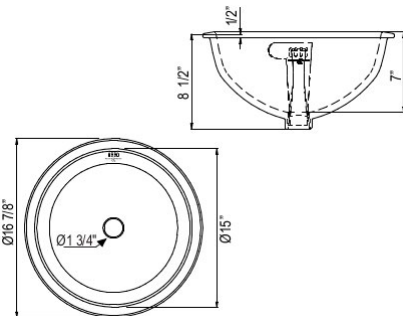

U.2515 Perrin & Rowe® Round Undermount Sink

Suggested Retail Price

WH
822

- 16 7/8" round
- Dimensions listed are +/- 1/4"