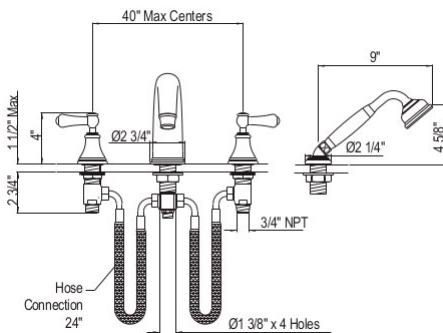

U.3648LS/LSP OR U.3649X Perrin & Rowe® Georgian Era™ 4-Hole Deck Mount C-Spout Tub Filler With Handshower

Suggested Retail Price

Handle	APC	PN	STN	EB	EG
LS	3,023	3,326	3,779	4,293	4,293
LSP	3,023	3,326	3,779	4,293	4,293
X	3,023	3,326	3,779	4,293	4,293

- 16-20 GPM