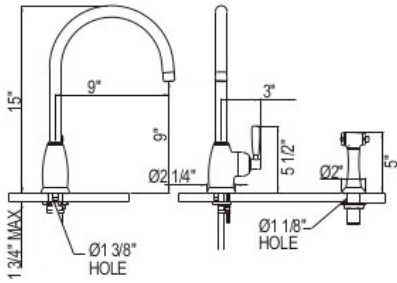

EB

EG

SEG

ULB

U.4842 Perrin & Rowe® Holborn™ Bar/Food Prep Faucet With “C” Spout

- Bar/food prep faucet to U.4846LS
- 1.5 GPM
- Requires 2 1/2" clearance from backsplash

Suggested Retail Price			
Handle	APC	PN	STN
LS	959	1,055	1,199