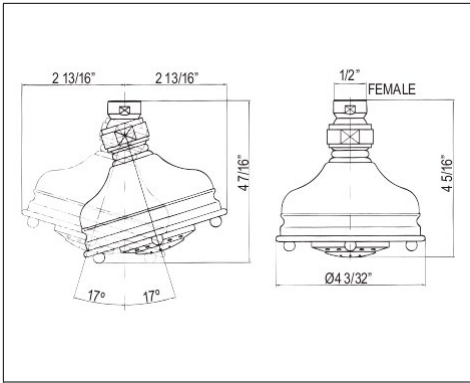

1085/8 4" Santena 3-Function Showerhead

• Flow rate 1.8 GPM

Suggested Retail Price

APC	PN	STN	IB	SUB	TCB	ULB
389	389	501	527	501	501	501