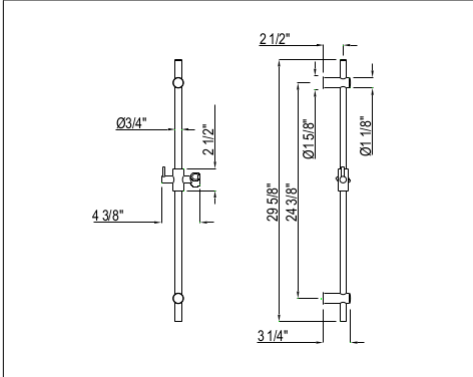

- Use with Perrin & Rowe hoses only
- Includes both porcelain and metal lever inserts

1650 Modern Slide Bar

Suggested Retail Price

APC	PN	STN	IB	MB	SUB	TCB	ULB
331	331	438	485	485	438	438	438

- Length cannot be cut down