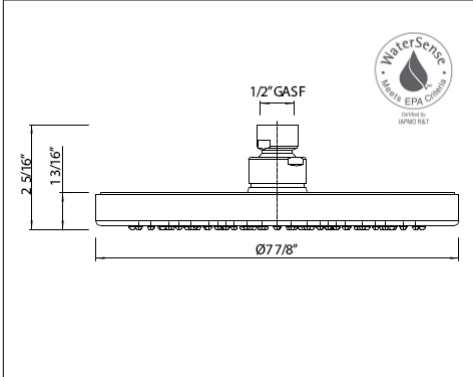

WI0196 8" Elios Rain Showerhead

- Flow rate 1.8 GPM

Suggested Retail Price				
APC	PN	STN	MB	TCB
235	314	329	349	419