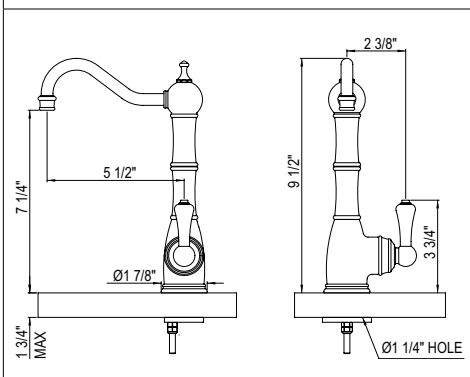

- Does not come with faucet
- For replacement filter, order HRF-1000

U.1810 Perrin & Rowe® Inline Ice Maker T-Connector

Suggested Retail Price	
	N/A
	147

- For use with HRK-2000: \$620

U.1323 Perrin & Rowe® Edwardian™ Column Spout Hot Water Faucet