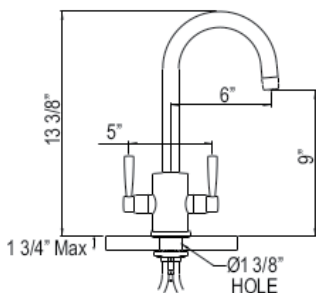

U.4213 Perrin & Rowe® Holborn™ 2-Handle Bar/Food Prep Faucet With Round Body And “C” Spout

- Bar/food prep faucet to U.4312LS
- 1.8 GPM

Suggested Retail Price					
Handle	APC	PN	STN	EB	SEG
LS	773	850	966	1,097	1,459