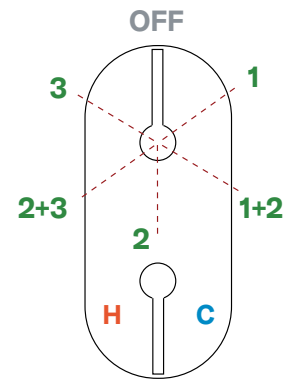

1/2" THERMOSTATIC ROUGH VALVE - 5 FUNCTIONS

R1055BD

- 5 GPM
- Temperature control and diverter
- Recommended inlet connection: 1/2" NPT
- Extension kit included with valve