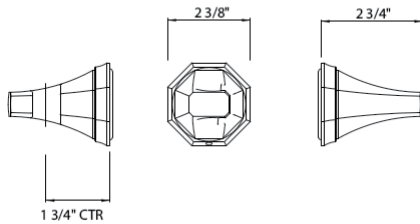

APC

PN

STN

EG

U.5146 Perrin & Rowe® Deco™ Handshower Shower Outlet

Suggested Retail Price

APC	PN	STN	EG
240	265	300	341

U.5100 Perrin & Rowe® Deco™ Fixed Parking Bracket For Handshower

- Use with Perrin & Rowe® hoses only

Suggested Retail Price

APC	PN	STN	EG
328	362	411	442

U.5184 Perrin & Rowe® Deco™ 15" Overhead Wall Mount Shower Arm

Suggested Retail Price

APC	PN	STN	EG
390	430	488	526

U.5182 Perrin & Rowe® Deco™ 7" Wall Mount Shower Arm

Suggested Retail Price

APC	PN	STN	EG
338	373	423	481

U.6140 Perrin & Rowe® Deco™ Wall Mount 18" Single Towel Bar

- Cannot be cut

Suggested Retail Price

APC	PN	STN	EG
456	480	547	617