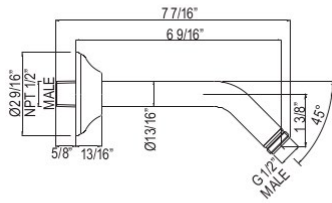

1440/6 7 7/16" Wall Mount Shower Arm

Suggested Retail Price

APC	PN	STN	IB	MB	SUB	TCB	ULB
77	77	149	160	160	149	149	149

• Modern style round escutcheon available, order ROS0006