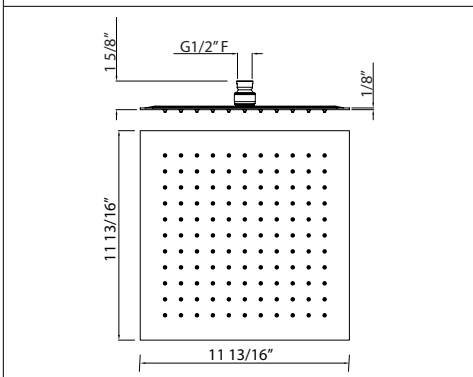

SLM06 12" Slim Ultra Thin Square Rain Showerhead

Suggested Retail Price

APC	PN	STN	MB
723	1,061	833	1,251

- Flow rate 1.8 GPM
- Optional false ceiling installation kit available, order KIT00006NPT: $160