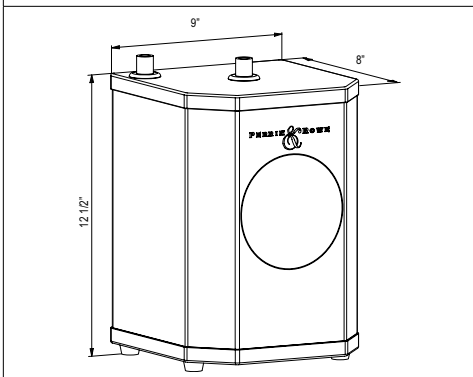

U.1998 High Performance Hot Water Tank

Suggested Retail Price

N/A
861

- 3-Year limited warranty
- Not compatible with ISE type dispensers