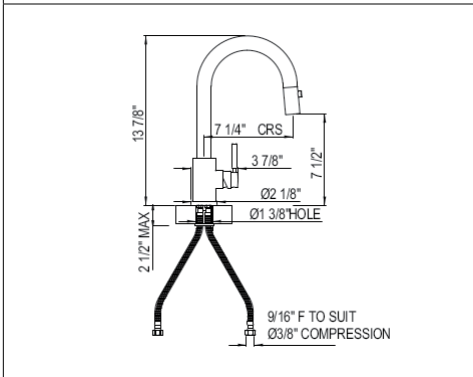

U.4043 Perrin & Rowe® Holborn™ Pull-Down Bar/Food Prep Faucet

• 1.8 GPM
• Matching bar/prep faucet for U.4044

Suggested Retail Price

Handle	APC	PN	STN	EB	EG	SEG	ULB
L	1,118	1,231	1,398	1,589	1,510	1,677	1,510