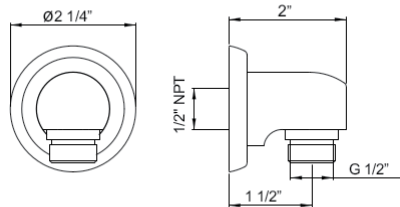

DECO

EDWARDIAN

GEORGIAN ERA

HOLBORN

HOXTON

ROUGHES

BATH FIXTURES

SHOWER

CARE & MAINTENANCE

TERMS