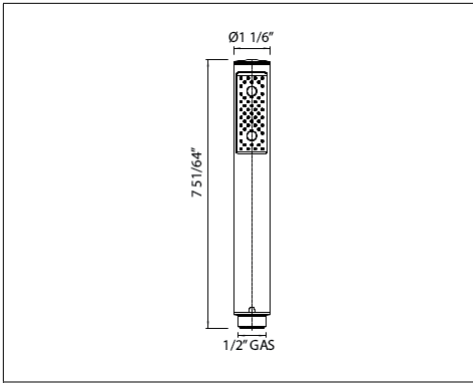

B0310 Single-Function Soriso Handshower

- Flow rate 1.8 GPM

Suggested Retail Price

APC	PN	STN	MB
56	73	92	92