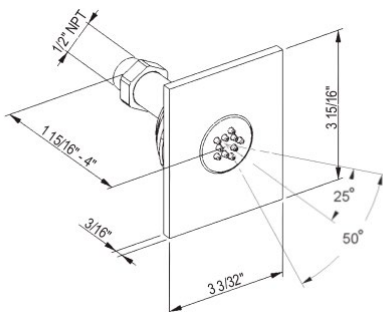

24960 Flat Panel Rectangular Swivel Body Spray With 10 Jets

- Flow rate 1.0 GPM
- Must be installed at framing stage. Do not set finish wall until rough assembly is installed.

Suggested Retail Price

APC	PN	STN
438	438	568