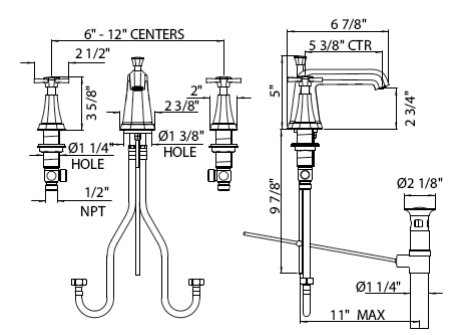

TERMS

U.3135 Perrin & Rowe® Deco™ Single Handle Lavatory Faucet

- Pop-up drain included
- 1.2 GPM

Suggested Retail Price

Handle	APC	PN	STN	EG
LS	1,187	1,306	1,484	1,686

U.3141LS OR U.3142X Perrin & Rowe® Deco™ High Neck Widespread Lavatory Faucet