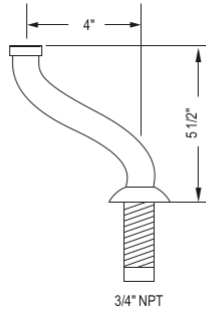

U.5380 Perrin & Rowe® Handshower/Cradle

- For use with floor, wall or deck mount bathtub filler/shower
- Can be wall mounted using U.5591 wall outlet
- Vacuum breaker not included, order V00275 if required.
- Hose replacement part # 9.28385
- Flow rate 1.8 GPM

Suggested Retail Price

Handle	APC	PN	STN	EB	EG
LS	620	686	777	880	880

U.6386 Perrin & Rowe® Pair Of Extended Deck Pillar Unions

- U.6399 3" extension unions available to lift height of tub filler
- 9.039297 NPSM to NPT adaptor available: $47

Suggested Retail Price

APC	PN	STN	EB	EG
449	492	559	559	591

U.6387 Perrin & Rowe® Pair Of Deck Pillar Unions

- U.6399 3" extension unions available to lift height of tub filler
- 9.039297 NPSM to NPT adaptor available: $47

Suggested Retail Price

APC	PN	STN	EB	EG
440	485	549	549	586

U.6381 Perrin & Rowe® Pair Of Wall Unions

- U.6399 3" extension unions available to lift height of tub filler

Suggested Retail Price

APC	PN	STN	EB	EG
583	640	727	727	777

U.6389 Perrin & Rowe® Pair Of Extended Wall Unions

- U.6399 3" extension unions available to lift height of tub filler

Suggested Retail Price

APC	PN	STN	EB	EG
835	921	1,042	1,042	1,113