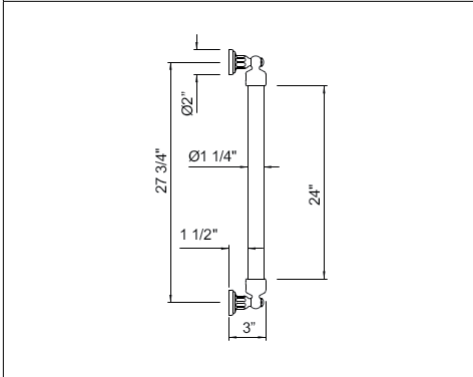

U.6911 27 3/4" Perrin & Rowe® Decorative Grab Bar

Suggested Retail Price

APC	PN	STN	EB	EG
582	640	728	827	827

- Grab Bar compliant with Americans with Disabilities Act of 1990 (ADA)