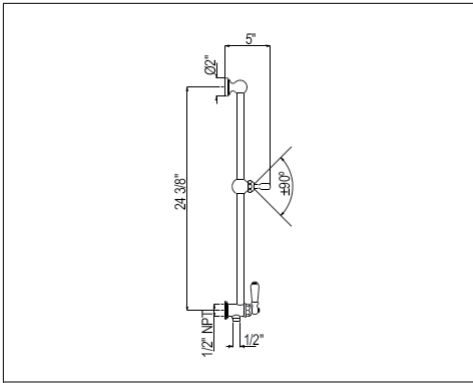

U.5535 Perrin & Rowe® Edwardian™ Shower Bar With Integrated Volume Control And Outlet

Suggested Retail Price

APC	PN	STN	EB	EG
1,208	1,330	1,510	1,716	1,612

- Use with Perrin & Rowe® hoses only

U.5540 Perrin & Rowe® 24" Sliding Rail