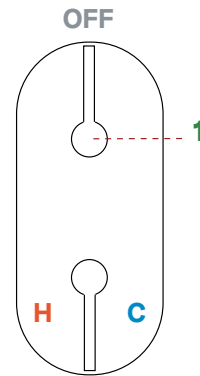

ROUGH VALVE GUIDE

DECO

1/2" THERMOSTATIC ROUGH VALVE - 1 FUNCTION

R1051BV

CAL Green Compliant

- 6.7 GPM
- Temperature control and volume control
- Recommended inlet connection: 1/2" NPT
- Extension kit included with valve