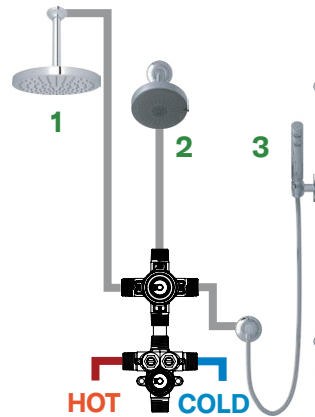

1/2" THERMOSTATIC ROUGH VALVE - 5 FUNCTIONS

R1055BD

- 5 GPM
- Temperature control and diverter
- Recommended inlet connection: 1/2" NPT
- Extension kit included with valve