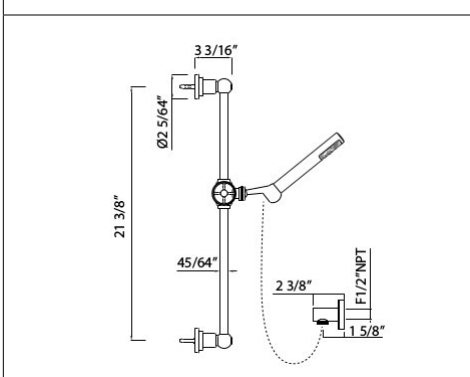

AKIT8074 Campo™ Single-Function Handshower Set

Suggested Retail Price

Handle	APC	PN	STN	MB	SUB	TCB
IW	918	978	1,313	1,337	1,313	1,362

- Kit includes:
  - A8074IW: Slide bar with handshower holder
  - C7135: Single-function brass handshower
  - 16295: Flexible 59" metal hose
  - 33640: Wall outlet