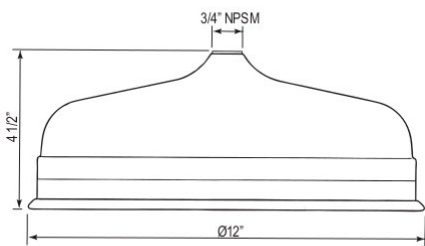

U.5204 12" Perrin & Rowe® Rain Showerhead

Suggested Retail Price

APC	PN	STN	EB	EG
1,010	1,111	1,263	1,435	1,435

- Flow rate 1.8 GPM
- 3/4" NPSM connection