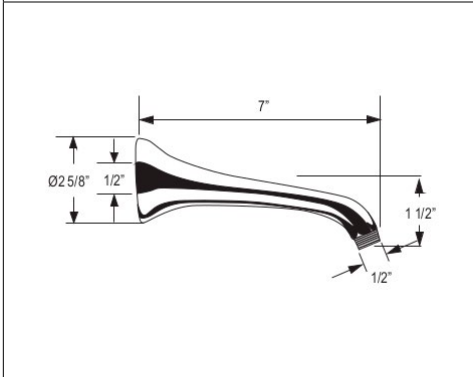

MB2010 Graceline® 6 5/8" Wall Mount Shower Arm

Suggested Retail Price

APC	PN	STN	MB	FB	GM	SG	STB	ULB
139	153	174	181	198	173	255	198	198

H08000 7" Decorative Brass Wall Mount Shower Arm

Suggested Retail Price