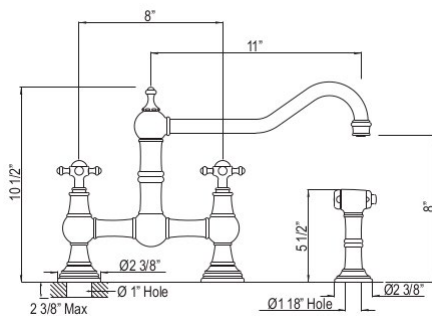

U.4764L OR U.4763X Perrin & Rowe® Edwardian™ Bridge Kitchen Faucet With Sidespray

Suggested Retail Price

Handle	APC	PN	STN	EB	EG	SEG	ULB
L	2,672	2,940	3,339	3,339	3,605	3,719	3,605
X	2,672	2,940	3,339	3,339	3,605	3,719	3,605

- Cannot use any other deck or wall unions
- 1.8 GPM