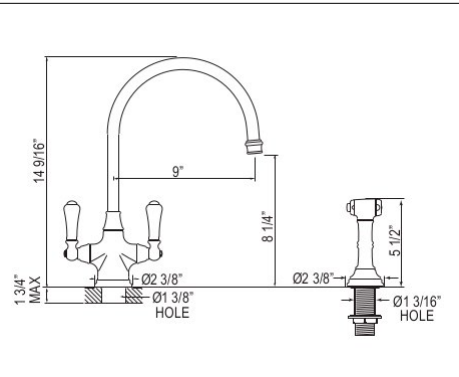

U.4710 Perrin & Rowe® Georgian Era™ Kitchen Faucet With Sidespray

• 1.8 GPM

Handle	Suggested Retail Price						
	APC	PN	STN	EB	EG	SEG	ULB
LS	1,889	2,076	2,359	2,359	2,522	2,682	2,546