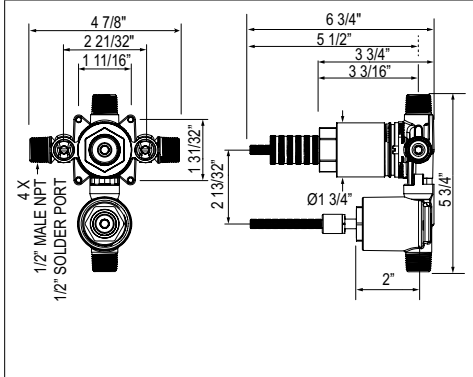

RDD-2 1/2" Universal Pressure Balance With Diverter

- Flow Rate:
  - Tub - 5.5 GPM at 60 PSI
  - Shower - 5.5 GPM at 60 PSI
- Temperature control only
- Recommended inlet connection: 1/2" NPT
- Must order trim to complete set

Suggested Retail Price
N/A
326