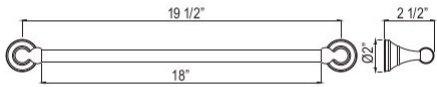

U.6640 Perrin & Rowe® Georgian Era™ Wall Mount 19 1/2" Single Towel Bar

Suggested Retail Price

APC	PN	STN	EB	EG
310	336	382	382	413