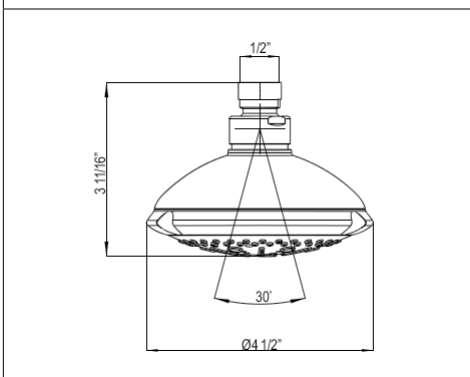

I00180 4 1/2" Ocean4 4-Function Showerhead

• Flow rate 1.8 GPM

Suggested Retail Price

APC	PN	STN	MB	TCB
288	418	499	499	499