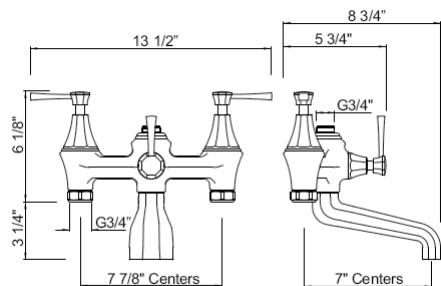

DECO

EDWARDIAN

GEORGIAN ERA

HOLBORN

HOXTON

ROUGH

BATH FIXTURES

SHOWER

CARE & MAINTENANCE

TERMS

U.3132LS OR U.3133X Perrin & Rowe® Deco™ Exposed Tub Filler