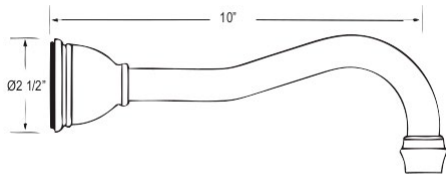

U.3785 Perrin & Rowe® Wall Mount Column Spout Tub Filler

Suggested Retail Price

APC	PN	STN	EB	EG
642	706	800	912	912

- 16-20 GPM

U.3705L OR U.3706X Perrin & Rowe® Edwardian™ Low Level Spout Widespread Lavatory Faucet

Suggested Retail Price

Handle	APC	PN	STN	EB	EG	ULB
L	1,311	1,443	1,640	1,862	1,862	1,862
X	1,311	1,443	1,640	1,862	1,862	1,862