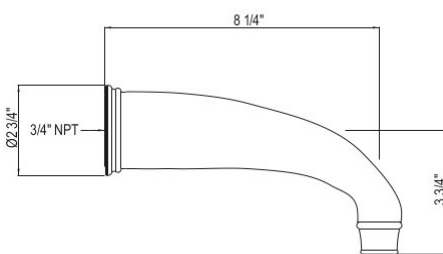

U.3605 Perrin & Rowe® Georgian Era™ Wall Mount C-Spout Tub Spout

Suggested Retail Price

APC	PN	STN	EB	EG
681	749	851	967	967