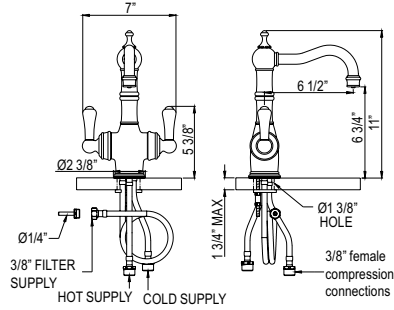

U.KIT1469 Perrin & Rowe® Edwardian™ Filtration Kit 2-Lever Bar/Food Prep Faucet

- Filtered water .5 GPM, hot and cold water 1.5 GPM at 45 PSI
- Kit includes:
  - U.1469LS
  - HRK-2000

Suggested Retail Price

Handle	APC	PN	STN	EB	EG	SEG
LS	2,207	2,368	2,601	2,601	2,739	2,829