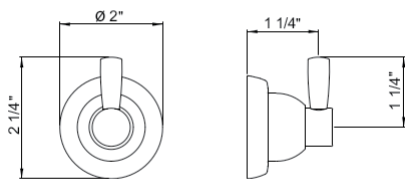

APC	PN	STN	EG
124	135	146	155

U.6422 Perrin & Rowe® Holborn™ Wall Mount Double Robe Hook

Suggested Retail Price

APC	PN	STN	EG
142	148	171	180

U.6434 Perrin & Rowe® Holborn™ Wall Mount Towel Ring

Suggested Retail Price