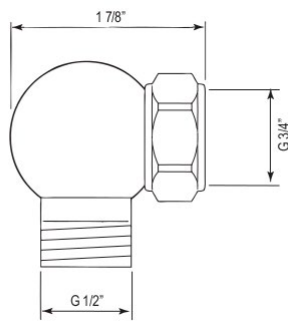

U.5389 Perrin & Rowe® Swivel Outlet And Connector For Exposed Shower Valves

Suggested Retail Price

APC	PN	STN	EB	EG
119	133	149	169	169

- Use 3/4" x 3/4" adaptor U.5390* on valve outlet for proper installation