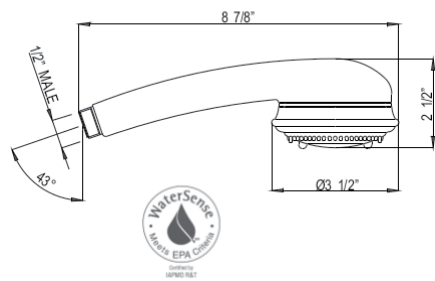

B240NHSO Master-Flow 3-Function Handshower

- Flow rate 1.8 GPM

Suggested Retail Price

APC	PN	STN	TCB
178	230	318	318