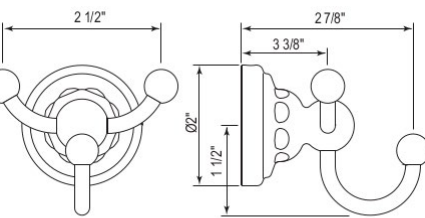

U.6923 Perrin & Rowe® Edwardian™ Wall Mount Triple Robe Hook

Suggested Retail Price

APC	PN	STN	EB	EG
163	176	199	199	215