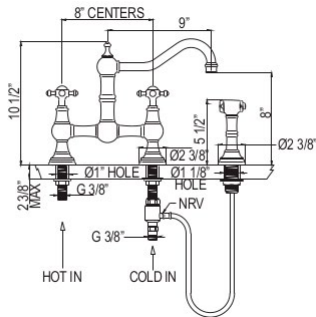

U.4756L OR U.4755X Perrin & Rowe® Edwardian™ Bridge Kitchen Faucet With Sidespray

Suggested Retail Price

Handle	APC	PN	STN	EB	EG	SEG	ULB
L	2,404	2,644	3,005	3,005	3,213	3,346	3,244
X	2,404	2,644	3,005	3,005	3,213	3,346	3,244

- Cannot use any other deck or wall unions
- 1.8 GPM