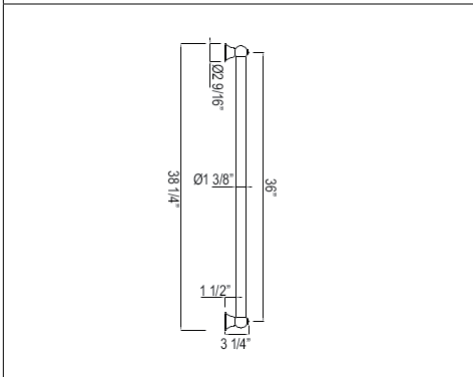

1250 36" Decorative Grab Bar

Suggested Retail Price

APC	PN	STN	IB	TCB
589	589	761	791	761

- Grab Bar compliant with Americans with Disabilities Act of 1990 (ADA)