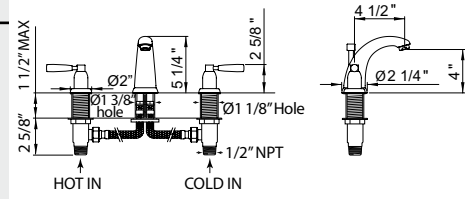

ROUGH

BATH FIXTURES

SHOWER

CARE & MAINTENANCE

TERMS

DECO
EDWARDIAN
GEORGIAN ERA
HOLBORN
HOXTON
ROUGHS
BATH FIXTURES
SHOWER
CARE & MAINTENANCE
TERMS

U.3860LS OR U.3861X Perrin & Rowe® Holborn™ High Neck Widespread Lavatory Faucet