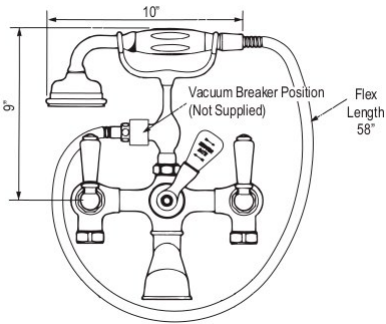

U.3540L OR U.3541X Perrin & Rowe® Exposed Tub Filler With Handshower

Suggested Retail Price

Handle	APC	PN	STN	EB	EG
L	2,639	2,910	3,300	3,748	3,748
X	2,639	2,910	3,300	3,748	3,748

- Must order unions separately (U.6386, U.6387, U.6388 or U.6381)
- Vacuum breaker not included, order V00275 if required.
- 19 GPM at 40 PSI
- Includes both porcelain and metal lever inserts for U.3540L
- Handshower flow rate 1.8 GPM