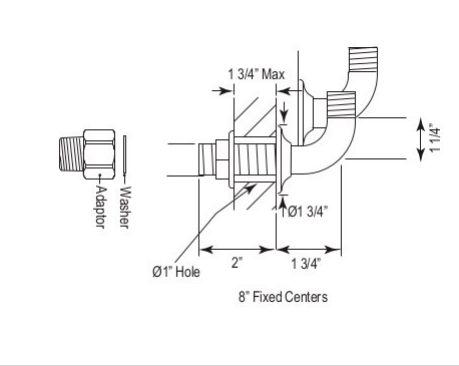

• 1.8 GPM

Handle	Suggested Retail Price						
	APC	PN	STN	EB	EG	SEG	ULB
LS	1,889	2,076	2,359	2,359	2,522	2,682	2,546

U.4791L OR U.4790X Perrin & Rowe® Georgian Era™ Bridge Kitchen Faucet

• 1.8 GPM

Handle	Suggested Retail Price						
	APC	PN	STN	EB	EG	SEG	ULB
L	1,042	1,145	1,301	1,301	1,391	1,450	1,404
X	1,042	1,145	1,301	1,301	1,391	1,450	1,404