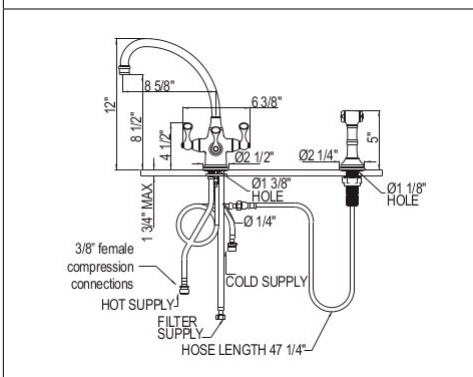

U.1520 Perrin & Rowe® Georgian Era™ Filtration 3-Lever Kitchen Faucet With Sidespray

Suggested Retail Price

Handle	APC	PN	STN	EB	EG	SEG	ULB
LS	1,776	1,917	2,128	2,128	2,276	2,473	2,298

- Filtered water .5 GPM, hot and cold water 1.5 GPM at 45 PSI