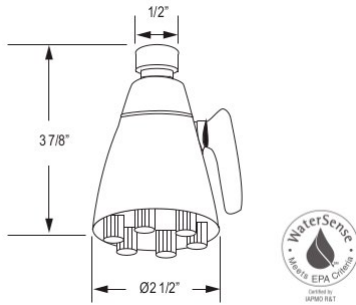

BI00042 2 1/2" Calliano Adjustable 6 Jet Showerhead

Suggested Retail Price

APC	PN	STN	MB	TCB	ULB
180	237	331	331	331	331

- Flow rate 1.8 GPM