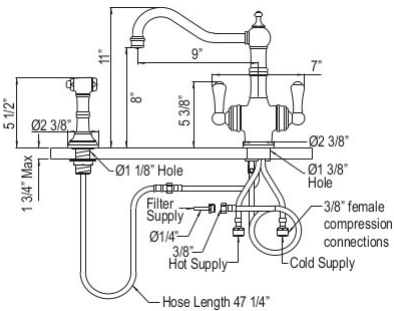

U.1570 Perrin & Rowe® Edwardian™ Filtration 2-Lever Kitchen Faucet With Sidespray

- Filtered water .5 GPM, hot and cold water 1.5 GPM at 45 PSI

Suggested Retail Price

Handle	APC	PN	STN	EB	EG	SEG	ULB
LS	2,025	2,227	2,528	2,528	3,755	2,819	3,755