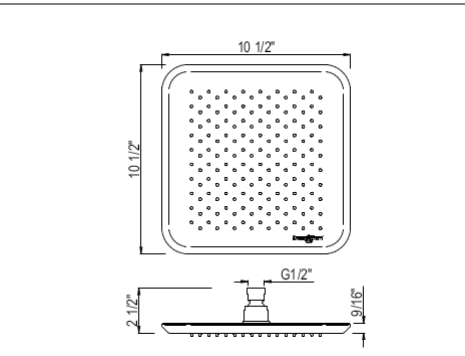

U.5408 Perrin & Rowe® Hoxton™ 10 1/2" Square Rain Showerhead

Suggested Retail Price

APC	PN	STN	EG
593	624	712	801

- Flow rate 1.8 GPM

DECO

EDWARDIAN

GEORGIAN ERA

HOLBORN