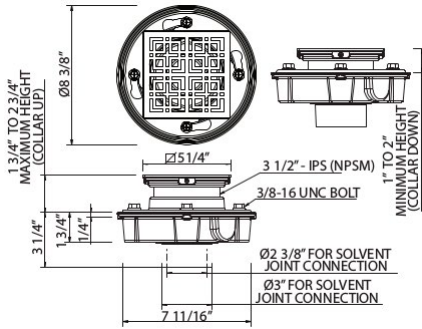

SDABS2/3-3142 ABS 2" X 3" Drain Kit With 3142 Weave Decorative Cover

Suggested Retail Price

APC	PN	STN	IB	EB	MB	TCB
384	409	442	533	533	442	518

- Accommodates 41.8 GPM flow rate