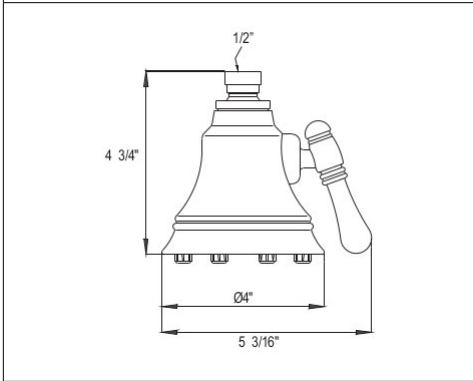

WI0123 4" Mantova Adjustable Showerhead

Suggested Retail Price

APC	PN	STN	EB	SG	TCB	ULB
376	501	690	1,141	690	690	690

- 8 adjustable anti-calcium spray nozzle jets
- Flow rate 1.8 GPM
- 3/4"F to 1/2"M adaptor available see part #U.5399