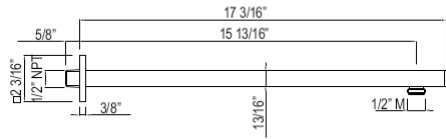

1410/16 17 3/16" Modern Square Wall Mount Shower Arm

Suggested Retail Price

APC	PN	STN	TCB
464	464	601	601