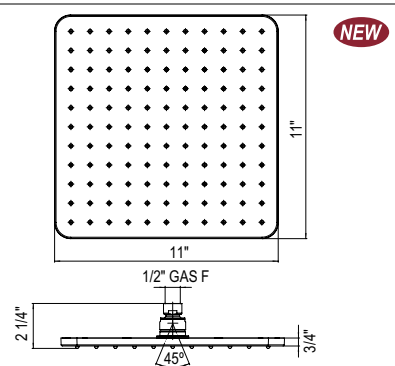

- Flow rate 1.8 GPM

U.5408 10 1/2" Perrin & Rowe® Hoxton Rain Showerhead

Suggested Retail Price

APC	PN	STN	EG
593	624	712	801

- Flow rate 1.8 GPM

I00598 11" Meda™ Square Rain Showerhead

Suggested Retail Price