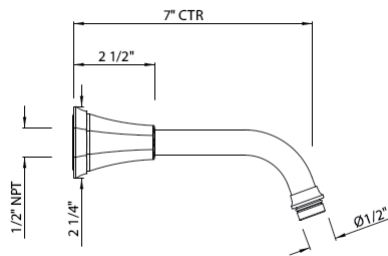

U.5182 Perrin & Rowe® Deco™ 7" Wall Mount Shower Arm

Suggested Retail Price

APC	PN	STN	EG
338	373	423	481