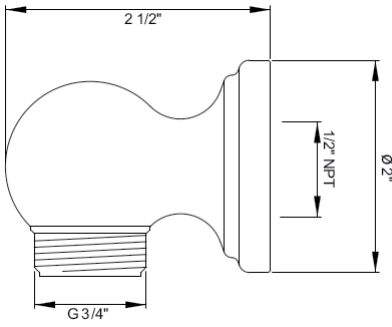

DECO

EDWARDIAN

GEORGIAN ERA

HOLBORN

HOXTON

ROUGHS

BATH FIXTURES

SHOWER

CARE & MAINTENANCE

TERMS

U.5591 Perrin & Rowe® Wall Outlet For Riser

Suggested Retail Price

APC	PN	STN	EB	EG
254	280	319	317	341

- Use U.5394 or U.5395 3/4" rigid riser assemblies only. Other systems may not adapt