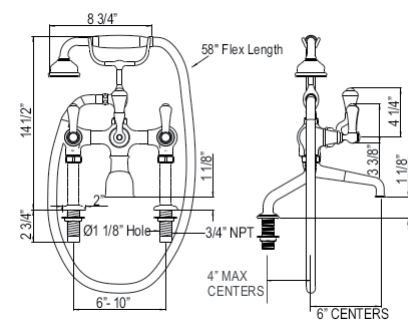

CARE & MAINTENANCE

TERMS

U.3970LS/LSP OR U.3971X Perrin & Rowe® Georgian Era™ 5-Hole Bidet Faucet

Suggested Retail Price

Handle	APC	PN	STN	EB	EG
LS	2,125	2,576	2,708	2,854	3,306
LSP	2,125	2,576	2,708	2,866	3,306
X	2,125	2,576	2,708	2,866	3,306