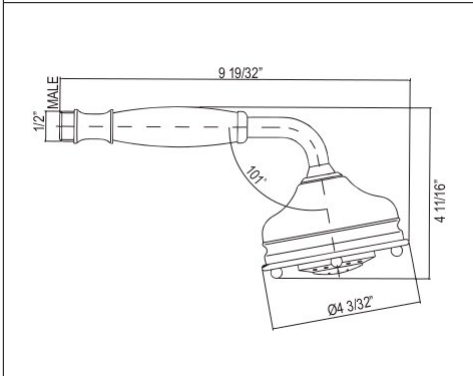

1151/8 Classic 3-Function Handshower

- Flow rate 1.8 GPM
- Metal handshower handle

Suggested Retail Price

APC	PN	STN	IB	TCB	ULB
392	392	526	544	526	526