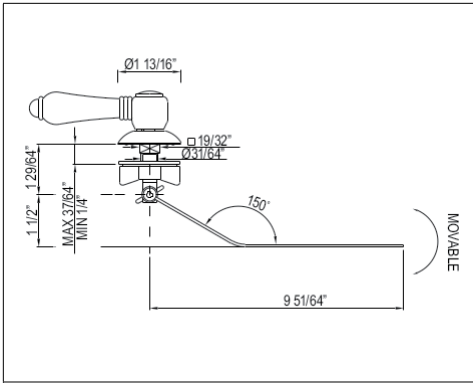

C7950 Universal Tank Lever Trip Arm

- Fits front, angle and side installations on toilet tanks

Handle	Suggested Retail Price				
	APC	PN	STN	IB	TCB
LC	485	485	626	626	626
LM	349	349	448	448	448
LP	349	349	448	448	448