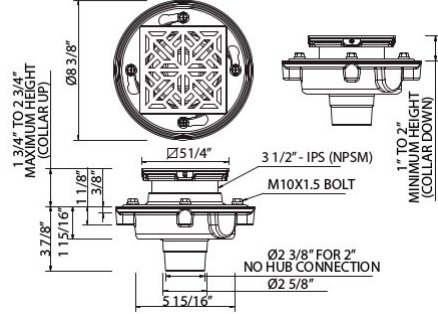

SDCI2-3144 Cast Iron 2" No Hub Drain Kit With 3144 Mosaic Decorative Cover

Suggested Retail Price

APC	PN	STN	IB	EB	MB	TCB
509	534	567	658	658	567	643

- Accommodates 42 GPM flow rate