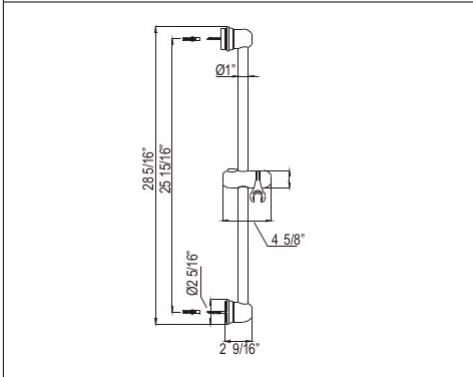

D800 Slide Bar

Suggested Retail Price

APC	PN	STN	MB	TCB
376	526	690	690	690

- Length may be cut down