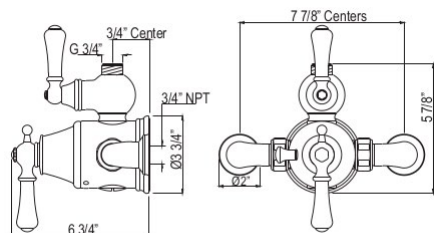

DECO

EDWARDIAN

GEORGIAN ERA

HOLBORN

HOXTON

ROUGH

BATH FIXTURES

SHOWER

CARE & MAINTENANCE

TERMS

U.6388 Perrin & Rowe® Pair Of Floor Pillar Legs Or Supply Unions

Suggested Retail Price

APC	PN	STN	EB	EG
2,483	2,732	3,104	3,527	3,320

- U.6399 3" extension unions available to lift height of tub filler

U.5751LS OR U.5752X Perrin & Rowe® Georgian Era™ Exposed Therm Valve With Volume And Temperature Control

Suggested Retail Price

Handle	APC	PN	STN	EB	EG
LS	3,361	3,698	4,202	4,773	4,773
X	3,361	3,698	4,202	4,773	4,773

- U.5398 secondary outlet adaptor required for bottom outlet tub spout connection
- Additional functions should go off top outlet with U.5397
- 14 GPM

U.5398 Perrin & Rowe® Bottom Return Elbow For Exposed Thermostatic Valves

Suggested Retail Price

APC	PN	STN	EB	EG
440	485	549	626	626

- To return valve into wall from bottom outlet on U.5550L, U.5552X, U.5751LS, and U.5752X exposed therm valves
- Must feed to volume control U.3240L, U.3241X, U.3744LSP or U.3755X

U.5397 Perrin & Rowe® Top Return Elbow For Exposed Thermostatic Valves

Suggested Retail Price

APC	PN	STN	EB	EG
435	479	545	618	582

- To return water back into wall from top of U.5550L, U.5552X, U.5751LS, or U.5752X exposed therm valves
- For concealed showerhead installations or to diverter for multi-function use (showerhead, bodysprays, handshowers)

U.6390 Perrin & Rowe® Return Elbow

Suggested Retail Price

APC	PN	STN	EB	EG
449	494	561	558	638

- To return valve into wall from top outlet on U.3530L, U.3531X, U.3018LSP, U.3018LS and U.3019X