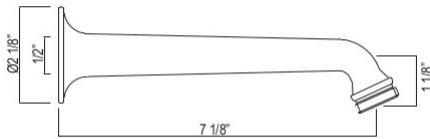

U.5182 Perrin & Rowe® Deco™ 7" Wall Mount Shower Arm

Suggested Retail Price

APC	PN	STN	EG
338	373	423	481

C5056.2 7 1/8" Wall Mount Shower Arm

Suggested Retail Price

APC	PN	STN	IB	EB	EG	MB	TCB
68	68	86	90	249	330	89	86

U.5882 Perrin & Rowe® Holborn™ 7 1/4" Angled Wall Mount Shower Arm

Suggested Retail Price

APC	PN	STN	EG	ULB
354	390	443	503	503

1440/6 7 7/16" Wall Mount Shower Arm

Suggested Retail Price

APC	PN	STN	IB	MB	SUB	TCB	ULB
77	77	149	160	160	149	149	149

• Modern style round escutcheon available, order ROS0006

1442/6 7 7/16" Wall Mount Shower Arm

Suggested Retail Price

APC	PN	STN	MB	TCB
77	85	149	149	149