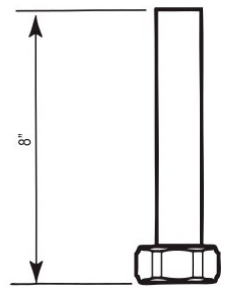

DECO
EDWARDIAN
GEORGIAN ERA
HOLBORN
HOXTON
ROUGH
BATH FIXTURES
SHOWER
CARE & MAINTENANCE
TERMS

U.5394 Perrin & Rowe® 8" Therm Outlet Connector

Suggested Retail Price

APC	PN	STN	EB	EG
100	111	126	143	143

- For use with U.5783N riser diverters and U.5393 riser