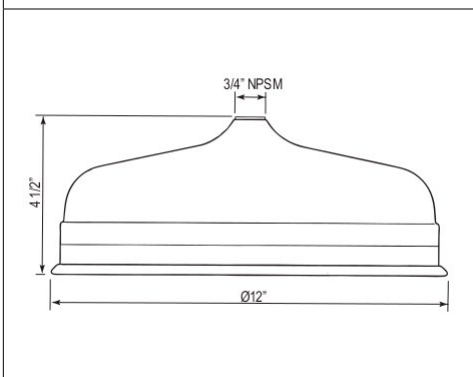

U.5204 12" Perrin & Rowe® Rain Showerhead

Suggested Retail Price

APC	PN	STN	EB	EG	TCB	ULB
1,010	1,111	1,263	1,435	1,435	1,071	1,435

- Flow rate 1.8 GPM
- 3/4" NPSM connection