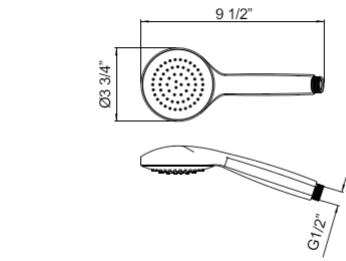

U.5815 Perrin & Rowe® Easy Clean Single-Function Handshower

- Flow rate 1.8 GPM

Suggested Retail Price

APC	PN	STN	EG
255	281	325	363