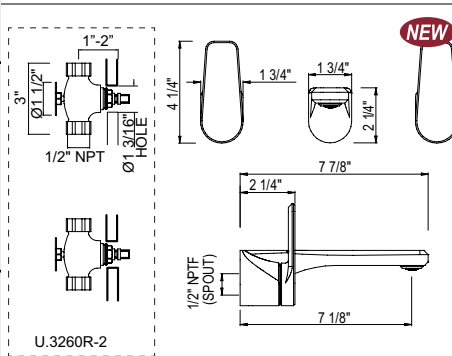

U.3260R-2 Perrin & Rowe® Hoxton™ Wall Mount Widespread Lavatory Faucet

• Rough valve sold separately
— Order U.3260R-2 lever wall rough valve: $351
• 1.2 GPM
• Matching Tub Filler U.3495

Suggested Retail Price

Handle	APC	PN	STN	EG
LS	1,277	1,341	1,533	1,916