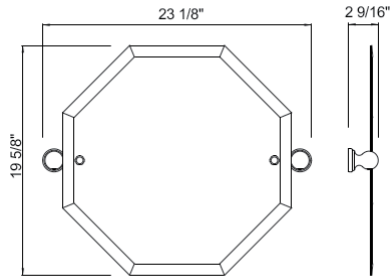

EG

**U.6176 Perrin & Rowe® Deco™ Tank Trip Arm**

Suggested Retail Price

Handle	APC	PN	STN	EG
LS	314	329	376	406

- Fits front and side installations on toilet tanks

**U.6981 Perrin & Rowe Deco™ Wall Mount 19 5/8" Octagonal Mirror**