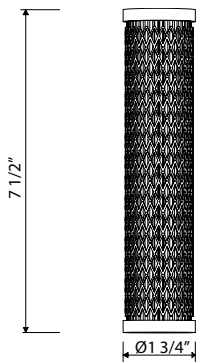

U.PRF1 Hot Water Replacement Filter Cartridge

Suggested Retail Price

N/A
119

- Designed for use with U.1106 hot water filtration system
- Recommended 6 month replacement