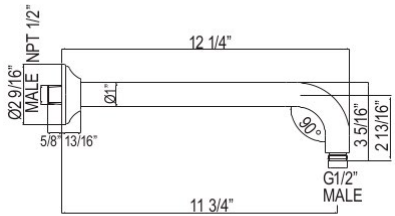

- Modern style round escutcheon available, order ROGSC014

Suggested Retail Price

APC	PN	STN	IB	TCB	ULB
160	160	213	249	213	213