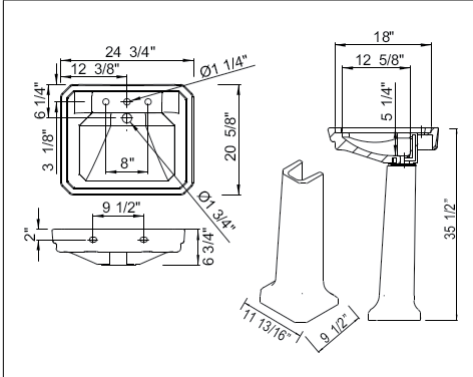

U.2931 Perrin & Rowe® Deco™ 25" Single Hole Sink

- 25" Deco basin for use with U.2934 pedestal or RW2933 wash stand
- White only

Suggested Retail Price	
WH	
	1,169