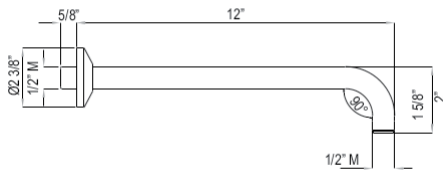

1440/8 9 3/8" Wall Mount Shower Arm

- Modern style round escutcheon available, order ROS0006

Suggested Retail Price

APC	PN	STN	IB	MB	TCB	ULB
85	85	160	168	168	160	160

1120/12 12" Wall Mount Shower Arm

- Escutcheon replacement part #: 1120E