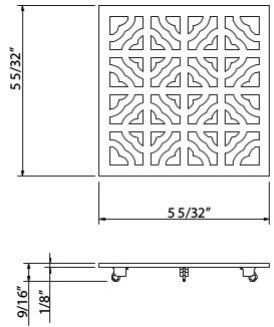

DC3144 Mosaic Decorative Drain Cover

Suggested Retail Price

APC	PN	STN	IB	EB	MB	TCB	ULB
229	254	287	378	378	287	363	423

- To complete set, select from one of the below:
 - ROHL Drain Body Kits, including throat assembly: SDCI2, SDABS2/3, SDPVC2/3
 - Customer supplied drain body* and ROHL Drain Throat Assembly: DT105CI3, DT123ABS3, DT122ABS2
- * Refer to third party drain body specification sheet for appropriate size