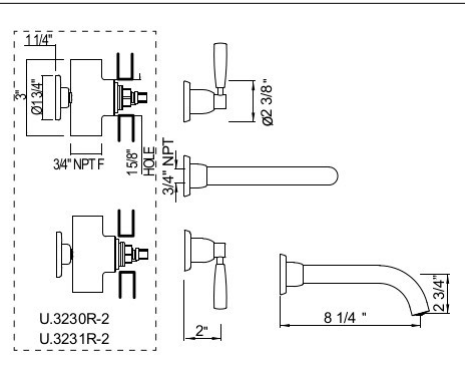

U.3331LS OR U.3332X Perrin & Rowe® Holborn™ Wall Mount 3-Hole Tubular Spout Tub Set

Suggested Retail Price

Handle	APC	PN	STN	EG
LS	997	1,047	1,199	1,388
X	997	1,047	1,199	1,388

- Rough valve sold separately
  - Order U.3230R lever wall rough valve: $429
  - Order U.3231R cross wall rough valve: $429
- 16-20 GPM
- 1 1/4" extension kit is U.3243, must order two pieces to extend both hot and cold valves: $69