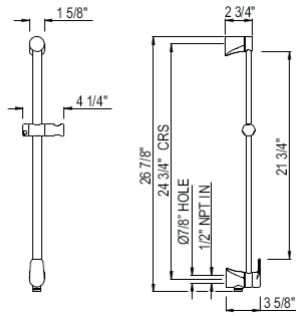

HOXTON

ROUGHS

BATH FIXTURES

SHOWER

CARE & MAINTENANCE

TERMS

U.5447 Perrin & Rowe® Hoxton™ Slide Bar With Integrated Volume Control And Outlet

Suggested Retail Price