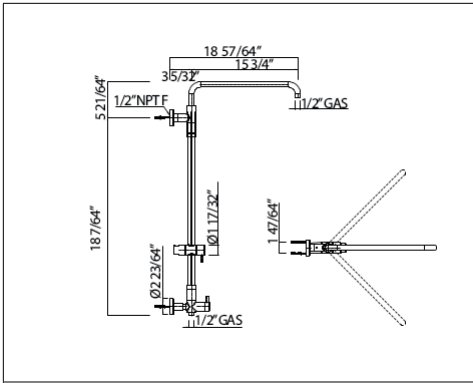

L0095 Retro-Fit Shower Column Riser With Diverter

Suggested Retail Price

APC	PN	STN	MB	TCB
1,169	1,516	1,966	1,485	1,666

- Showerhead, handshower and flexible shower hose not included, must be ordered separately