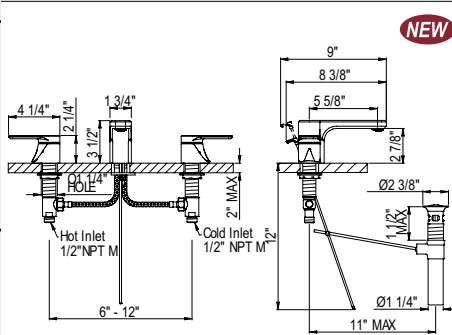

U.3435 Perrin & Rowe® Hoxton™ Widespread Lavatory Faucet

• 1.2 GPM
• Matching Tub Filler U.3495

Suggested Retail Price

Handle	APC	PN	STN	EG
LS	1,908	2,004	2,290	2,863