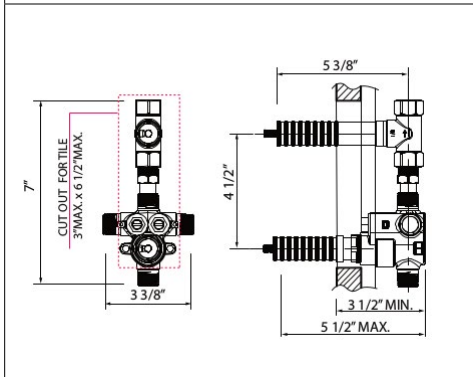

R1051BV Universal 1/2" Thermostatic Rough Valve With Integrated Volume Control