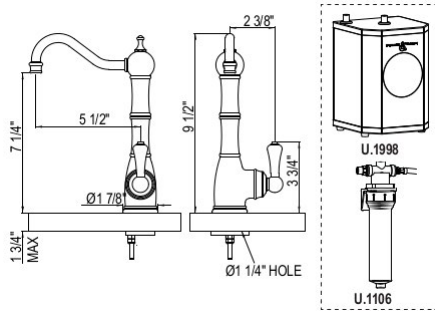

U.KIT1323 Perrin & Rowe® Edwardian™ Column Spout Hot Water Faucet, Tank And Filter Kit

Suggested Retail Price

Handle	APC	PN	STN	EB	EG	SEG	ULB
LS	2,006	2,046	2,207	2,207	2,286	2,320	2,335

- 5 year warranty on faucet, 3 years on tank
- Order U.PRF1 for hot water replacement filter cartridge
- Hot water .5 GPM at 45 PSI
- Not compatible with ISE tanks