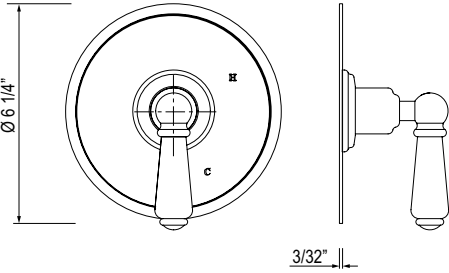

U.1010 Perrin & Rowe® Edwardian™ 1/2" Pressure Balance Trim Without Diverter

Suggested Retail Price

Handle	APC	PN	STN	EB	EG
L	361	394	450	487	555
X	361	394	450	487	555

- Includes both porcelain and metal lever inserts
- Rough valve sold separately
  - Order RCT-1 1/2" Pressure balance rough: $203