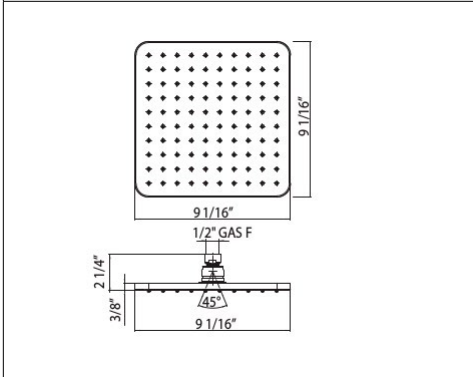

I00597 9" Meda™ Square Rain Showerhead

- Flow rate 1.8 GPM
- For installation on ceiling or on exposed shower arm

Suggested Retail Price		
APC	PN	STN
459	559	710