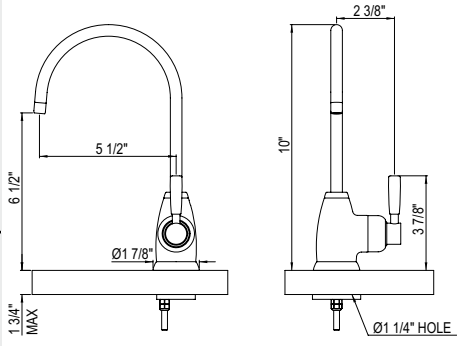

Suggested Retail Price

N/A
620

- Does not come with faucet
- For replacement filter, order HRF-1000

U.1810 Perrin & Rowe® Inline Ice Maker T-Connector

Suggested Retail Price

N/A
147

- For use with HRK-2000: \$620