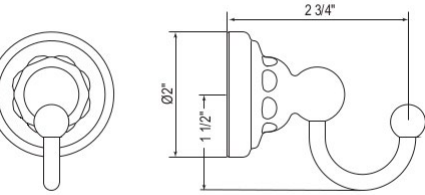

U.6918 Perrin & Rowe® Edwardian™ Wall Mount Shaving Mirror

Suggested Retail Price

APC	PN	STN	EB	EG
864	947	1,079	1,079	1,153

- 3x magnification on magnified side of mirror

U.6921 Perrin & Rowe® Edwardian™ Wall Mount Single Robe Hook