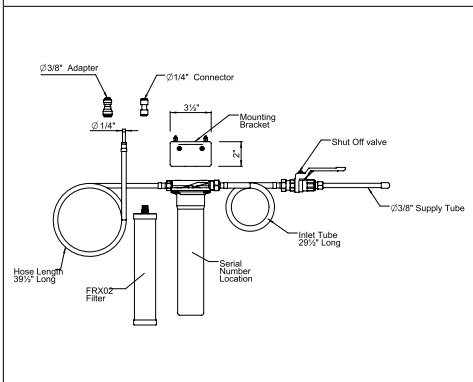

HRK-2000 Arolla™ Inline Filter System Complete With Cartridge

Suggested Retail Price

N/A
620

- Does not come with faucet
- For replacement filter, order HRF-1000