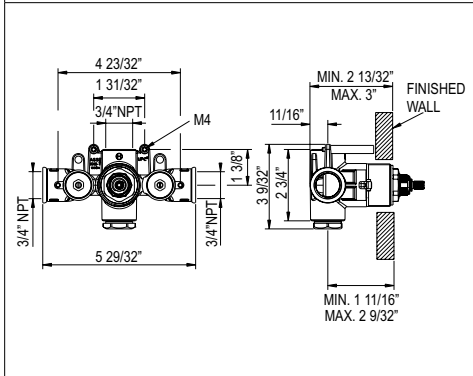

1005N 3/4" Thermostatic Rough Valve

- Flow rate 12 GPM at 60 PSI
- Temperature control only
- Recommended inlet connection: 3/4" NPT
- Extension kit included with valve
- Must order trim to complete set

Suggested Retail Price
N/A
369