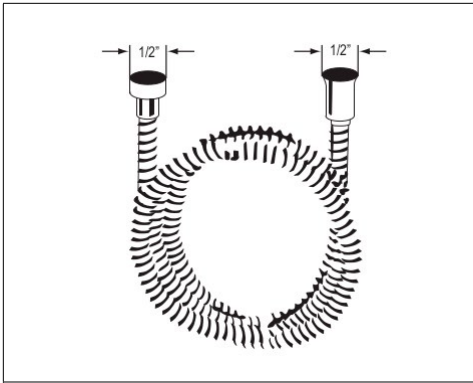

16295/79 79" Metal Shower Hose Assembly

Suggested Retail Price

APC	PN	STN	IB	TCB
78	78	251	323	251