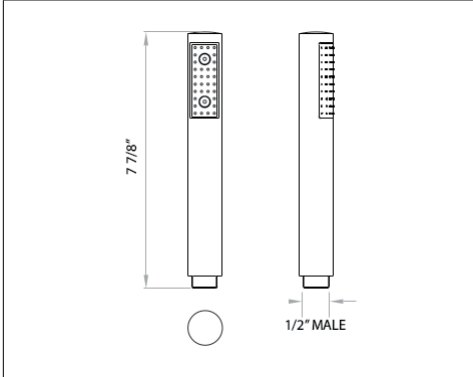

C7135 Single-Function Lombardia® Handshower

Suggested Retail Price

APC	PN	STN	IB	MB	TCB	ULB
179	179	237	237	237	237	237