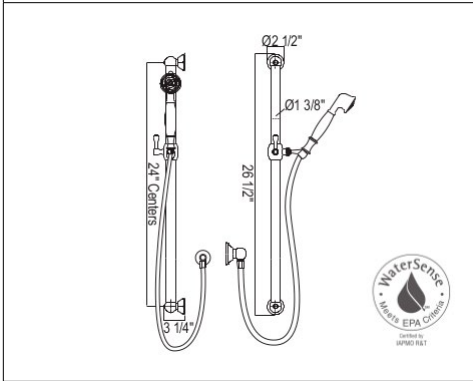

1282 24" Palladian® Decorative Grab Bar Set With Single-Function Handshower/Hose/Outlet

Suggested Retail Price

APC	PN	STN	IB	TCB
1,510	1,619	2,039	2,218	2,056

- Kit includes:
  - 1278: 24" grab bar
  - 1270/CENTR: Sliding handshower holder
  - 1105/8: Single-function handshower
  - 1295: Wall outlet