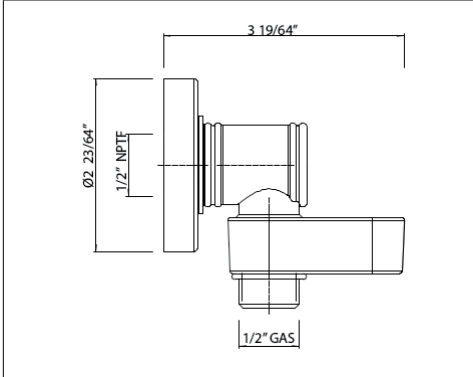

C50000 Baltera Handshower Outlet And Swiveling Handshower Holder

Suggested Retail Price

APC	PN	STN	TCB
115	156	195	229