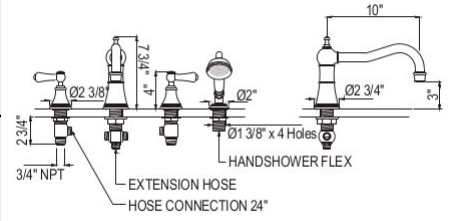

DECO
EDWARDIAN
GEORGIAN ERA
HOLBORN
HOXTON
ROUGHS
BATH FIXTURES
SHOWER
CARE & MAINTENANCE
TERMS

U.3723LS/LSP OR U.3724X Perrin & Rowe® Georgian Era™ Column Spout Widespread Lavatory Faucet

- Matching tub filler U.3747 or U.3748
- 1.2 GPM

Suggested Retail Price

Handle	APC	PN	STN	EB	EG
LS	1,619	1,781	2,024	2,300	2,300
LSP	1,619	1,781	2,024	2,300	2,300
X	1,619	1,781	2,024	2,300	2,300

U.3793LS/LSP OR U.3794X Perrin & Rowe® Georgian Era™ Wall Mount Widespread Lavatory Faucet

- Rough valve sold separately
  - Order U.3260R-2 lever wall rough valve: $351
  - Order U.3261R-2 cross wall rough valve: $351
- Plumber to provide 1/2" male nipple T-fitting for spout installation
- 1.2 GPM aerator
- 11/4" extension kit is U.3243, must order two pieces to extend both hot and cold valves: $69

Suggested Retail Price

Handle	APC	PN	STN	EB	EG	ULB
LS	803	901	1,030	1,030	1,069	
LSP	803	901	1,030	1,030	1,069	
X	803	901	1,030	1,030	1,069	1,080

U.3747LS/LSP OR U.3748X Perrin & Rowe® Georgian Era™ 4-Hole Deck Mount Column Spout Tub Filler With Handshower

- 16-20 GPM

Suggested Retail Price

Handle	APC	PN	STN	EB	EG
LS	3,036	3,340	3,795	4,311	4,311
LSP	3,036	3,340	3,795	4,311	4,311
X	3,036	3,340	3,795	4,311	4,311

U.3783LS/LSP OR U.3784X Perrin & Rowe® Georgian Era™ 3-Hole Wall Mount Column Spout Tub Filler

- Rough valve sold separately
  - Order U.3230R lever wall rough valve: U.3230R $429
  - Order U.3231R cross wall rough valve: U.3231R $429
- 16-20 GPM
- 11/4" extension kit is U.3243, must order two pieces to extend both hot and cold valves: U.3243 $69
- 5/8" extension kit is U.3243S, must order two pieces to extend both hot and cold valves: U.3243S $64
- Metal lever handle design only with porcelain caps for LSP model