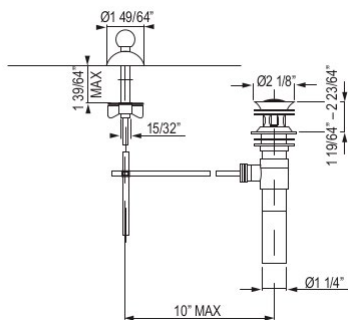

CNZREMOTE Remote Pop-Up Set

Suggested Retail Price

APC	PN	STN	IB	TCB	ULB
198	198	310	310	310	310

- Not for use with vessel bowls or bowls without overflow