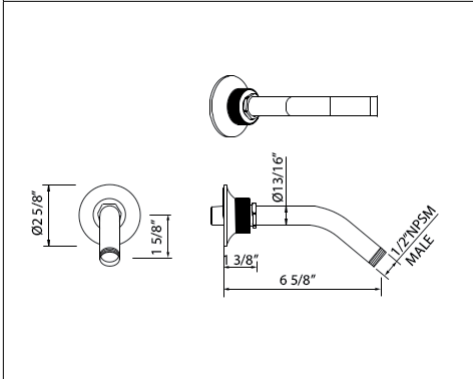

MB2010 Graceline® 6 5/8" Wall Mount Shower Arm

Suggested Retail Price

APC	PN	STN	MB	FB	GM	SG	STB	ULB
139	153	174	181	198	173	255	198	198

H08000 7" Decorative Brass Wall Mount Shower Arm

Suggested Retail Price