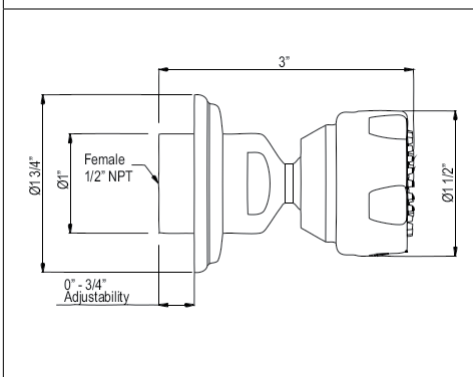

U.5570 Perrin & Rowe® Single-Function Body Spray

- Flow rate 1.0 GPM

Suggested Retail Price

APC	PN	STN	EB	EG	ULB
319	351	398	453	453	453