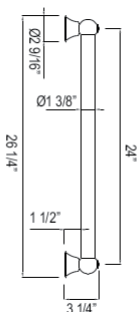

- Grab Bar compliant with Americans with Disabilities Act of 1990 (ADA)

1251 24" Decorative Grab Bar

Suggested Retail Price

APC	PN	STN	IB	TCB
555	555	722	746	722

- Grab Bar compliant with Americans with Disabilities Act of 1990 (ADA)