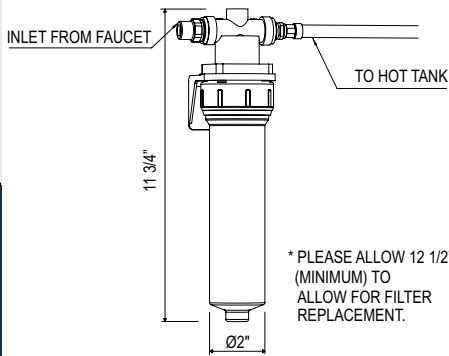

U.1106 Hot Water Inline Filter With Cartridge

Suggested Retail Price

N/A
344

- Order U.PRF1 for hot water replacement filter cartridge every 6 months: $119