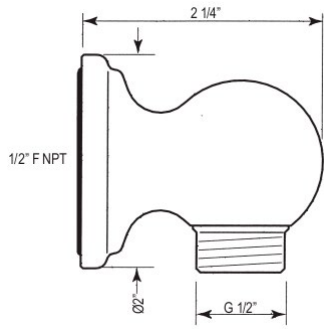

DECO

EDWARDIAN

GEORGIAN ERA

HOLBORN

HOXTON

ROUGH

BATH FIXTURES

SHOWER

CARE & MAINTENANCE

TERMS

U.5546 Perrin & Rowe® Shower Outlet For Handshower

Suggested Retail Price

APC	PN	STN	EB	EG	ULB
195	216	244	278	278	278