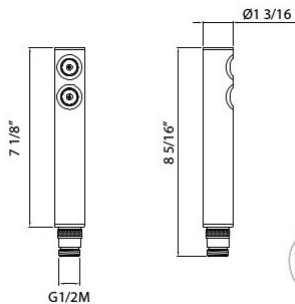

1670/8 Single-Function Modern Handshower

Suggested Retail Price

APC	PN	STN
77	77	100

- Flow rate 1.8 GPM

TERMS