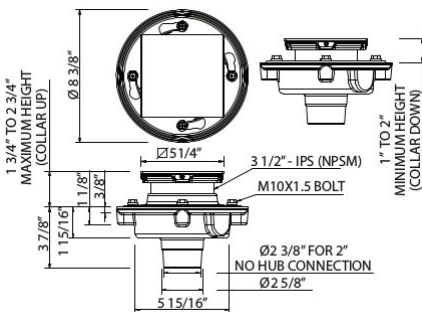

SDCI2 Cast Iron 2" No Hub Drain Body Kit

Suggested Retail Price

N/A
280

- ROHL Decorative Drain Cover required to complete set: DC3142, DC3143, DC3144, DC3146
- Accommodates 42 GPM flow rate