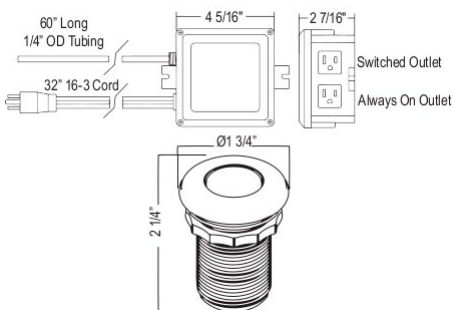

Suggested Retail Price

APC	PN	STN	EG
618	645	739	834

AS425 Air Activated Switch Button Only For Waste Disposal

Suggested Retail Price

APC	PN	STN	EB	EG	SEG	ULB
97	109	109	110	297	123	106

- Does not come with control box, button only