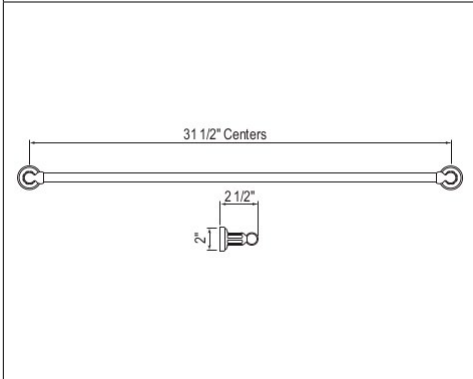

U.6942 Perrin & Rowe® Edwardian™ Wall Mount 31 1/2" Single Towel Bar

Suggested Retail Price

APC	PN	STN	EB	EG
315	349	396	396	423

• Length can be cut down