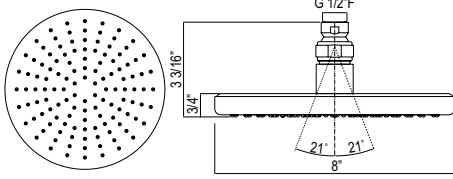

BATH FIXTURES

SHOWER

CARE & MAINTENANCE

TERMS

1075/8" Rodello Circular Rain Showerhead

Suggested Retail Price							
APC	PN	STN	IB	MB	SUB	TCB	ULB
555	555	723	752	752	723	723	723

- Flow rate 1.8 GPM

100405 8" OKI Round Rain Showerhead