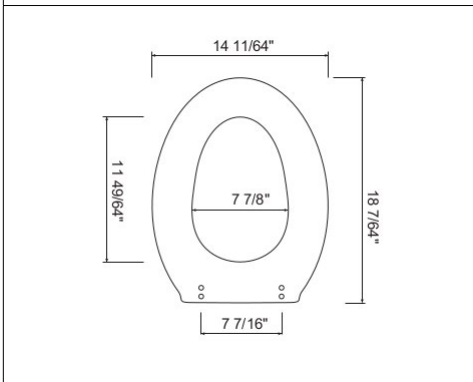

RS2870 Elongated High Gloss Wooden Easy Close Decorative Toilet Seat

Suggested Retail Price

APC	PN	STN	IB	EB	TCB
739	814	895	895	938	860

- Quiet, easy close hinge and bumpers to stabilize the seat