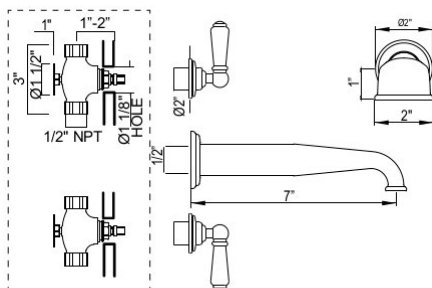

U.3560L OR U.3561X Perrin & Rowe® Wall Mount Lavatory Faucet

Suggested Retail Price

Handle	APC	PN	STN	EB	EG	ULB
L	654	679	826	826	860	
X	654	679	826	826	860	869

- Rough valve sold separately
  - Order U.3260R-2 lever wall rough valve: $351
  - Order U.3261R-2 cross wall rough valve: $351
- 1.2 GPM aerator
- 1 1/4" extension kit is U.3243, must order two pieces to extend both hot and cold valves: $69
- 5/8" extension kit is U.3243S, must order two pieces to extend both hot and cold valves: $64