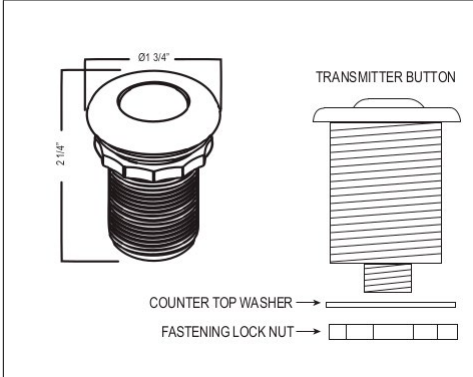

AS425 Air Activated Switch Button Only For Waste Disposal

- Does not come with control box, button only

Suggested Retail Price

APC	PN	STN	EB	EG	SEG	ULB
97	109	109	110	297	123	106