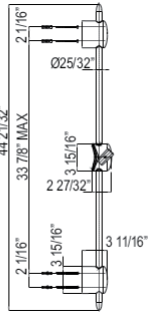

D96000 Ocean4 Slide Bar

- Length may be cut down

Suggested Retail Price

APC	PN	STN	IB	TCB
633	780	1,249	1,346	1,249