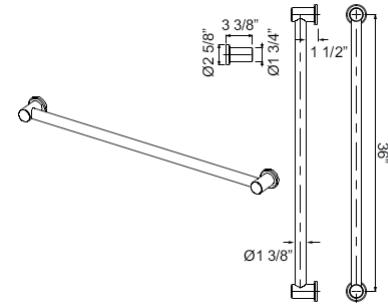

1267 36" Decorative Grab Bar

Suggested Retail Price

APC	PN	STN	IB	MB	TCB
649	714	843	923	883	843

- Grab Bar compliant with Americans with Disabilities Act of 1990 (ADA)

HOLBORN

HOXTON

1279 36" Palladian® Decorative Grab Bar

Suggested Retail Price

APC	PN	STN	IB	TCB	ULB
992	1,092	1,289	1,409	1,409	1,409

- Grab Bar compliant with Americans with Disabilities Act of 1990 (ADA)

ROUGH

BATH FIXTURES