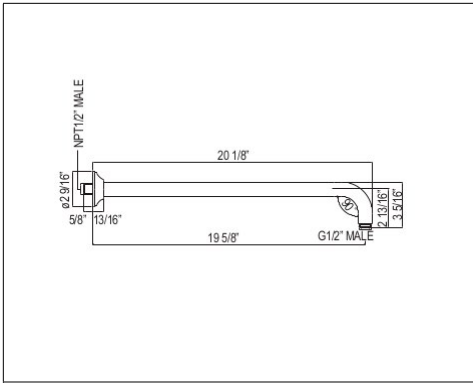

1455/20 20 1/8" Wall Mount Shower Arm

Suggested Retail Price

APC	PN	STN	IB	MB	SUB	TCB	ULB
197	197	271	311	311	271	271	271

- Modern style round escutcheon available, order ROGSCO14