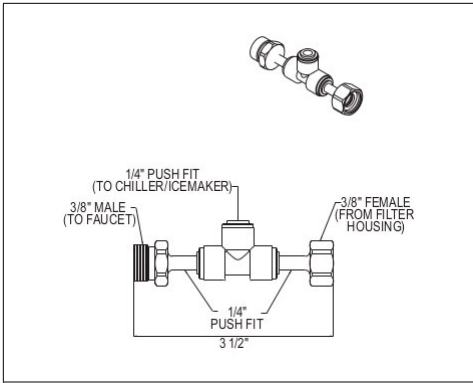

Suggested Retail Price

N/A
620

- Does not come with faucet
- For replacement filter, order HRF-1000

U.1810 Perrin & Rowe® In-line Ice Maker T-Connector

Suggested Retail Price

N/A
147

- For use with HRK-2000: \$620