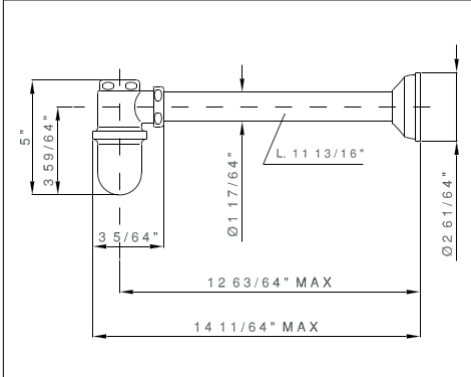

Suggested Retail Price

APC	PN	STN	EB	EG	TCB
281	281	281	681	824	681

- Extended 15" long waste bend tube with length that can be cut down to fit
- Includes reducing washer for 1 1/2" wall outlet

A5568B 11 13/16" Traditional Cylinder Style Extended Decorative Bottle Trap