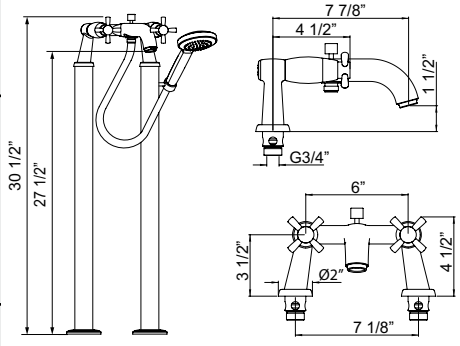

DECO
EDWARDIAN
GEORGIAN ERA
HOLBORN
HOXTON
ROUGH
BATH FIXTURES
SHOWER
CARE & MAINTENANCE
TERMS

U.KIT3808 Perrin & Rowe® Holborn™ Floor Mount Bathtub Filler with Handshower

Suggested Retail Price

Handle	APC	PN	STN	EG
X	4,814	5,173	6,023	6,465

- Kit Includes:
  - U.3808X Exposed Tub Mixer
  - U.6807 Floor Legs
  - U.5815 Handshower
  - 9.28385 58" Hose