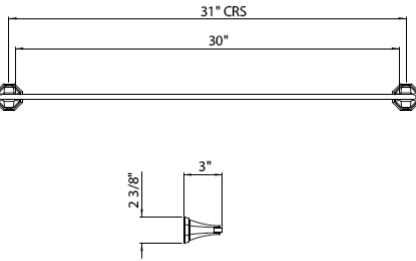

U.6141 Perrin & Rowe® Deco™ Wall Mount 24" Single Towel Bar

Suggested Retail Price

APC	PN	STN	EG
492	517	590	665

• Cannot be cut

U.6142 Perrin & Rowe® Deco™ Wall Mount 30" Single Towel Bar

Suggested Retail Price