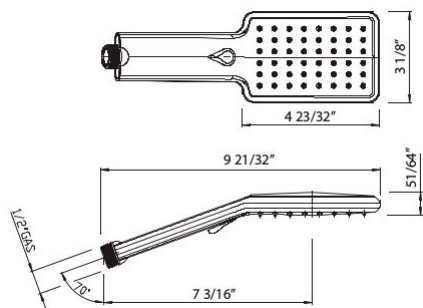

B00177 Meda™ Adjustable Flow Handshower

- Flow rate 1.8 GPM

Suggested Retail Price

APC	PN	STN
138	138	240