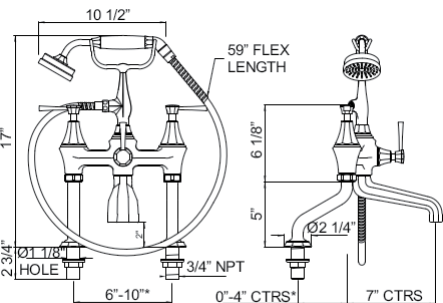

*THESE DIMENSIONS ARE RELATED

U.3100LS OR U.3101X Perrin & Rowe® Deco™ Exposed Deck Mount Tub Filler With Handshower

Suggested Retail Price

Handle	APC	PN	STN	EG
LS	3,516	3,842	4,333	4,908
X	3,516	3,842	4,333	4,908

- Vacuum breaker not included; order V00275 if required
- 19 GPM at 40 PSI flow rate
- Kit includes:
  - U.3132LS or U.3133X Tub Filler
  - U.5180 Handshower/cradle
  - U.6187 Deck or Pillar Unions