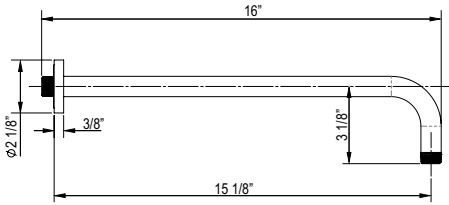

MB3549 Graceline® 16" Wall Mount Shower Arm

Suggested Retail Price

MB	FB	GM	SG	STB
481	347	640	668	640