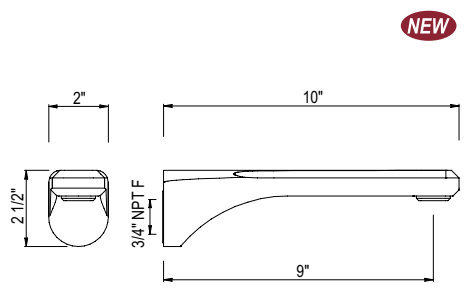

ROUGH U.3440R

NEW

U.3497 Perrin & Rowe® Hoxton™ Wall Mount Tub Spout

Suggested Retail Price

APC	PN	STN	EG
550	577	660	825