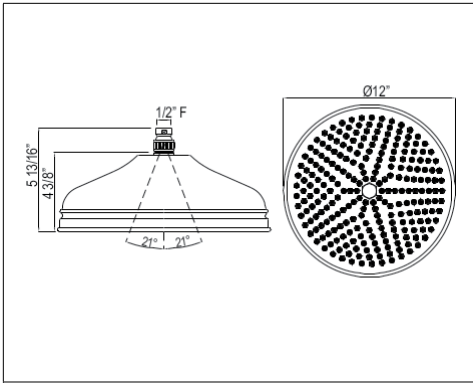

1047/8 12" Bordano Rain Anti-Calcium Rain Showerhead

Suggested Retail Price

APC	PN	STN	IB	SUB	TCB	ULB
1,163	1,163	1,323	1,337	1,323	1,323	1,323

- Flow rate 1.8 GPM
- Swivel ball replacement part #: 1590/8