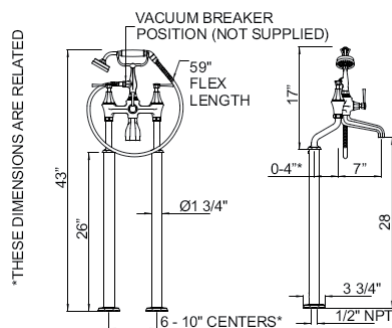

*THESE DIMENSIONS ARE RELATED

U.3120LS OR U.3121X Perrin & Rowe® Deco™ Exposed Floor Mount Tub Filler With Handshower

Suggested Retail Price

Handle	APC	PN	STN	EG
LS	5,575	6,132	6,803	7,689
X	5,575	6,132	6,803	7,689

- Vacuum breaker not included; order V00275 if required
- 19 GPM at 40 PSI flow rate
- Kit includes:
  - U.3132LS or U.3133X Tub Filler
  - U.5180 Handshower/cradle
  - U.6180 Floor Pillar Legs