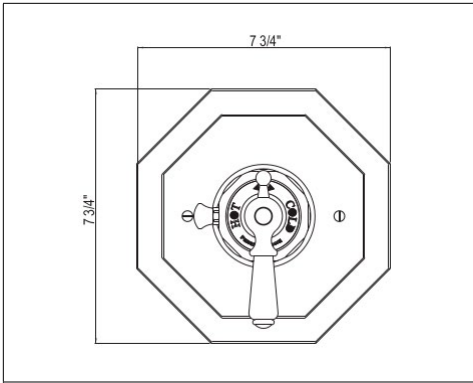

U.5585L OR U.5586X Perrin & Rowe® Edwardian™ 3/4" Octagonal Thermostatic Trim Without Volume Control

Suggested Retail Price

Handle	APC	PN	STN	EB	EG	ULB
L	991	1,091	1,239	1,407	1,407	1,407
X	991	1,091	1,239	1,407	1,407	1,407

- Includes both porcelain and metal lever inserts
- Rough valve sold separately
  - Order 1005N 3/4" thermostatic rough valve: $369
  - Order U.5585BO 3/4" thermostatic rough valve: $1,464
- 1 1/4" extension kit available, order part # U.3550: $112