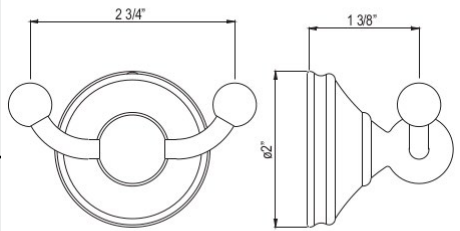

U.6622 Perrin & Rowe® Georgian Era™ Wall Mount Double Robe Hook

Suggested Retail Price

APC	PN	STN	EB	EG
160	175	197	197	211