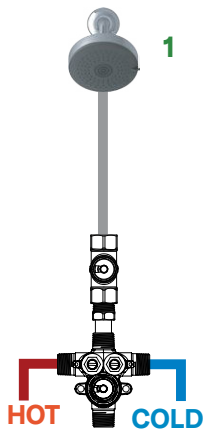

ROUGH VALVE GUIDE

DECO

1/2" THERMOSTATIC ROUGH VALVE - 1 FUNCTION

R1051BV

CAL Green Compliant

- 6.7 GPM
- Temperature control and volume control
- Recommended inlet connection: 1/2" NPT
- Extension kit included with valve