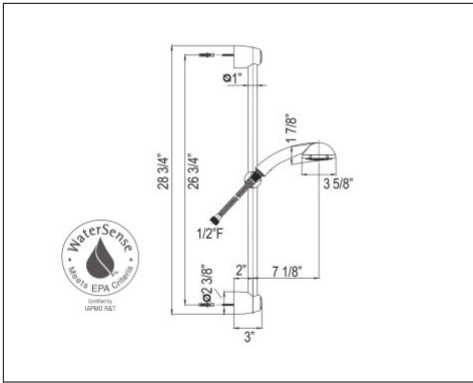

D63003 Multi-Function Rain-Flow Handshower Set With B00151 Handshower

Suggested Retail Price

APC	PN	STN	IB	TCB
335	458	640	351	640

- Kit includes:
  - D63000: Slide bar
  - B00151: 3-function handshower
  - A40/1: Flexible 59" metal hose
- Wall outlet for hose and handshower required, order E824