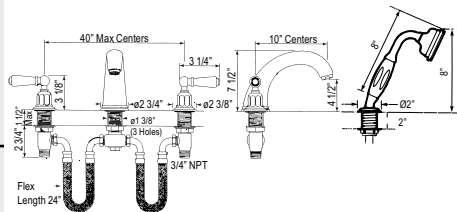

U.3248L OR U.3249X Perrin & Rowe® Edwardian™ 4-Hole Deck Mount Tub Filler With Handshower

Suggested Retail Price

Handle	APC	PN	STN	EB	EG
L	2,883	3,172	3,604	4,094	4,094
X	2,883	3,172	3,604	4,094	4,094

- Includes both porcelain and metal lever inserts for U.3248L
- 16-20 GPM