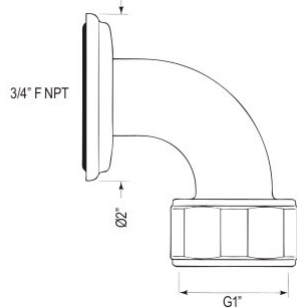

CARE & MAINTENANCE

TERMS

U.5398 Perrin & Rowe® Bottom Return Elbow For Exposed Thermostatic Valves

Suggested Retail Price

APC	PN	STN	EB	EG
440	485	549	626	626

- To return valve into wall from bottom outlet on U.5550L, U.5552X, U.5751LS, and U.5752X exposed therm valves
- Must feed to volume control U.3240L, U.3241X, U.3744LSP or U.3755X