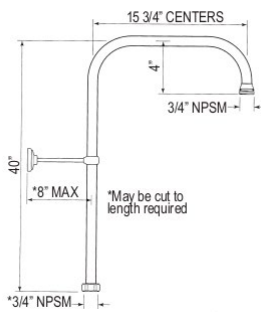

U.5396 Perrin & Rowe® Concealed Secondary Outlet And Connector

Suggested Retail Price

APC	PN	STN	EB	EG
				N/A
				153

- For use with U.5585B0 thermostatic valves
- Order U.3064LS or U.3065X volume control trim and tub spout to complete

U.5783N Perrin & Rowe® Georgian Era™ Riser Diverter With Handshower, Hose, And Parking Bracket

Suggested Retail Price

APC	PN	STN	EB	EG
1,679	1,848	2,099	2,385	2,385

- For use with exposed thermostatic valve, outlet and riser
- Flow rate 1.8 GPM

U.5381 Perrin & Rowe® 63" X 15" Rigid Riser Shower Outlet

Suggested Retail Price

APC	PN	STN	EB	EG
958	1,054	1,198	1,198	1,361

- May be cut to length required
- Includes U.5390 connector to top outlet on U.3530L or U.3531X, U.3018LSP and U.3019X exposed tub fillers

U.5391 Perrin & Rowe® 40" X 15" Rigid Riser Shower Outlet

Suggested Retail Price

APC	PN	STN	EB	EG
700	771	876	995	995

- May be cut to length required

U.5393 Perrin & Rowe® 31" X 15" Rigid Riser Shower Outlet

Suggested Retail Price

APC	PN	STN	EB	EG
617	679	771	876	876

- For use with U.5783N riser diverters and outlet connector U.5394
- No compression connection included
- May be cut to length required