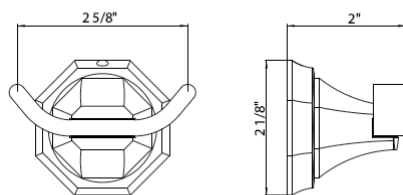

U.6135 Perrin & Rowe® Deco™ Wall Mount Towel Ring

Suggested Retail Price

APC	PN	STN	EG
290	304	347	391

U.6122 Perrin & Rowe® Deco™ Wall Mount Double Robe Hook

Suggested Retail Price

APC	PN	STN	EG
213	223	254	286