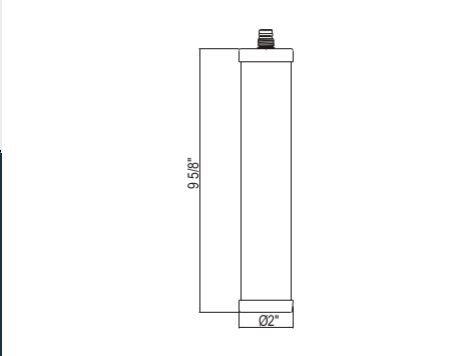

HRF-1000 Arolla™ Replacement Filter Unit Only

Suggested Retail Price

N/A
102

- Replacement filter for HRK-2000 filter system.
- Recommend changing filter every 6 months