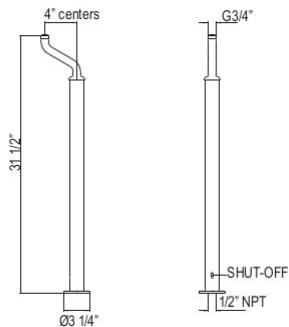

HOLBORN

HOXTON

ROUGH

BATH FIXTURES

SHOWER

CARE & MAINTENANCE

TERMS

U.6388 Perrin & Rowe® Pair Of Floor Pillar Legs Or Supply Unions