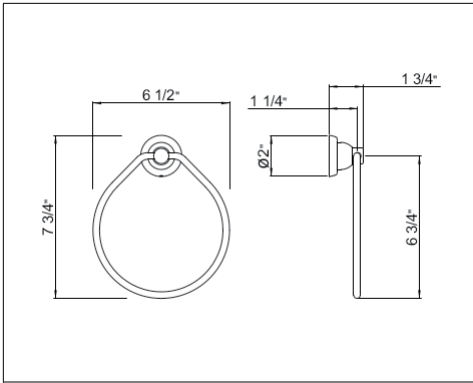

APC	PN	STN	EG
124	135	146	155

U.6422 Perrin & Rowe® Holborn™ Wall Mount Double Robe Hook

Suggested Retail Price

APC	PN	STN	EG
142	148	171	180

U.6434 Perrin & Rowe® Holborn™ Wall Mount Towel Ring

Suggested Retail Price