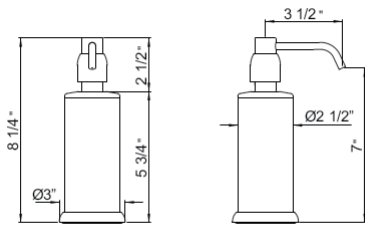

U.6433 Perrin & Rowe® Holborn™ Free Standing Soap Dispenser

Suggested Retail Price

APC	PN	STN	EG
618	645	739	834