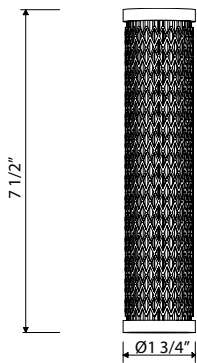

U.PRF1 Hot Water Replacement Filter Cartridge

Suggested Retail Price

N/A
119

- Designed for use with U.1106 hot water filtration system
- Recommended 6 month replacement