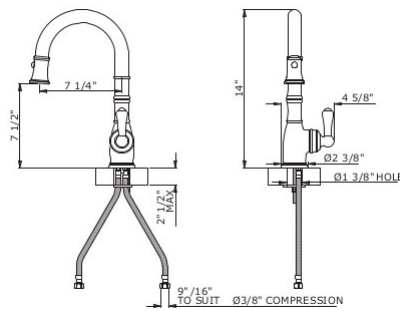

U.4743 Perrin & Rowe® Georgian Era™ Pull-Down Bar/Food Prep Faucet

- 1.75 GPM
- Requires 2 1/2" clearance from backsplash to center of faucet hole
- Matching bar/food prep faucet for U.4744

Suggested Retail Price

Handle	APC	PN	STN	EB	EG	SEG	ULB
L	1,169	1,228	1,461	1,461	1,578	1,628	1,578