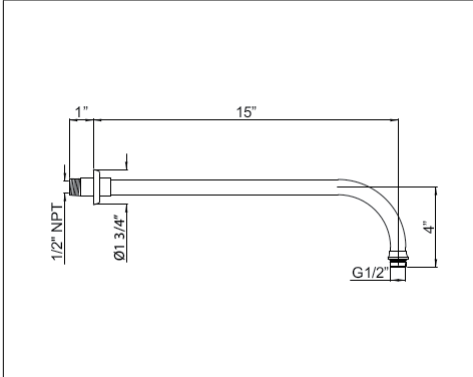

U.5884 Perrin & Rowe® Holborn™ 15" Wall Mount Shower Arm

Suggested Retail Price

APC	PN	STN	EG
354	390	443	503