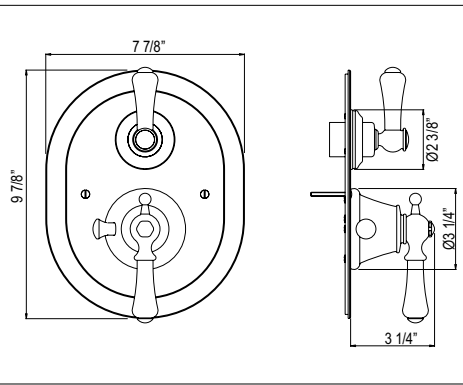

U.5756LS OR U.5757X Perrin & Rowe® Georgian Era™ Oval Thermostatic Trim With Volume Control

Suggested Retail Price

Handle	APC	PN	STN	EB	EG
LS	1,181	1,299	1,476	1,676	1,676
X	1,181	1,299	1,476	1,676	1,676

- Rough valve sold separately
  — Order U.5555B0 thermostatic rough: $1,696