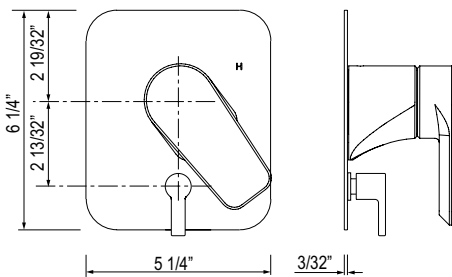

U.5436N Perrin & Rowe® Hoxton™ 1/2" Pressure Balance Trim With Diverter

Suggested Retail Price

Handle	APC	PN	STN	EG
LS	858	936	1,062	1,254

- Rough valve sold separately
  — Order RDD-2 1/2" pressure balance rough valve: $326