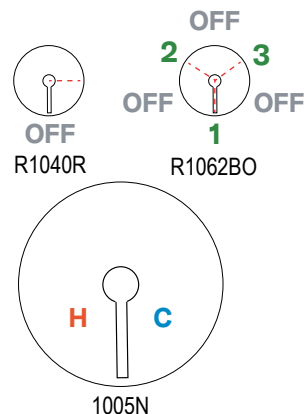

3/4" THERMOSTATIC ROUGH VALVE - 3 FUNCTIONS

1005N

CAL Green Compliant

- 12 GPM
- Temperature control only
- Recommended inlet connection: 3/4" NPT
- Extension kit included with valve
- Must add volume control R1040R
- Must add diverter R1062BO