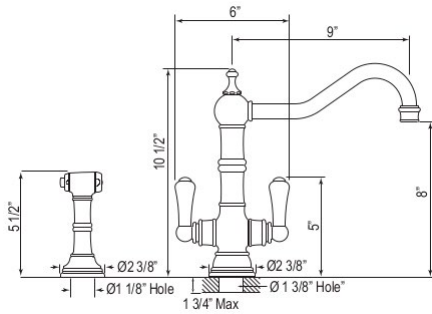

U.4766 Perrin & Rowe® Edwardian™ Kitchen Faucet With Lever Handles & Sidespray

Suggested Retail Price

Handle	APC	PN	STN	EB	EG	SEG	ULB
LS	1,761	1,940	2,200	2,200	2,351	2,451	2,374

- 1.8 GPM