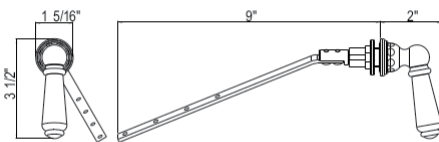

U.6796 Perrin & Rowe® Tank Lever Trip Arm

Suggested Retail Price

Handle	APC	PN	STN	EB	EG
LS	288	319	355	355	384

- Use with U.2936WH or U.2866WH cistern tanks