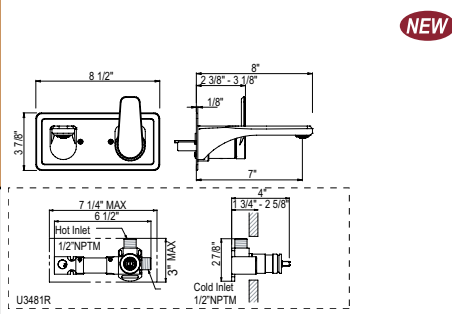

U.3481 Perrin & Rowe® Hoxton™ Wall Mount Single Handle Lavatory Faucet

• Rough valve sold separately
— Order U.3481R-2 lever wall rough valve: $416
• 1.2 GPM
• Matching Tub Filler U.3495

Suggested Retail Price

Handle	APC	PN	STN	EG
LS	978	1,027	1,174	1,467