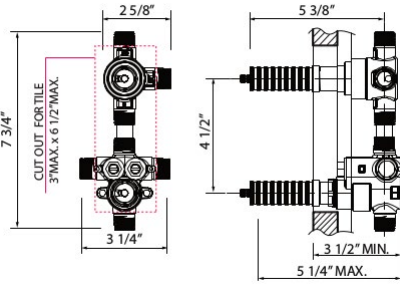

R1052BD Universal 1/2" Thermostatic Rough Valve With Integrated Two Outlet Dedicated Diverter

- CALGreen compliant.
- Flow rate 6.7 GPM at 60 PSI
- 5.5 GPM Top Diverter
- Extension kit included, may be cut to length required
- Must order trim to complete

Suggested Retail Price	N/A
	449