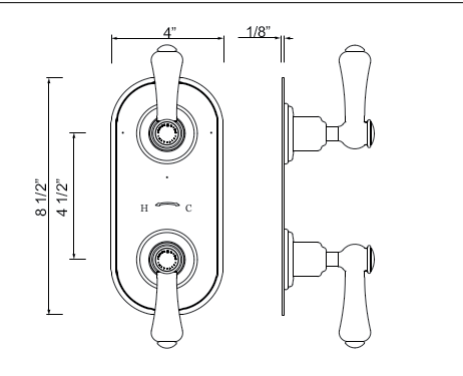

U.8785LS/LSP OR U.8786X Perrin & Rowe® Georgian Era™ 1/2" Thermostatic Trim with Diverter

Suggested Retail Price

Handle	APC	PN	STN	EB	EG
LS	638	688	775	857	916
LSP	638	688	775	857	916
X	638	688	775	857	916

- Rough valve sold separately
  — Order R1051BV 1/2" thermostatic 1 function rough valve: $448
  — Order R1052BD 1/2" thermostatic 2 function rough valve: $449
  — Order R1053BD 1/2" thermostatic 3 function rough valve: $524
  — Order R1055BD 1/2" thermostatic 5 function rough valve: $524