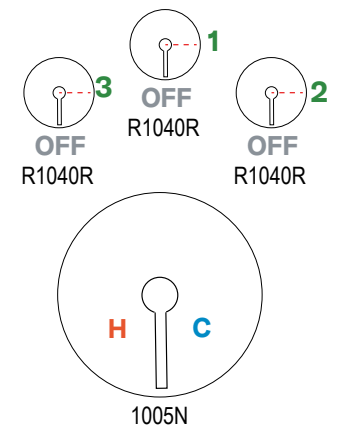

1005N

- 12 GPM
- Temperature control only
- Recommended inlet connection: 3/4" NPT
- Extension kit included with valve
- Must add volume control R1040R

DECO
EDWARDIAN
GEORGIAN ERA
HOLBORN
HOXTON
ROUGHS
BATH FIXTURES
SHOWERS
CARE & MAINTENANCE
TERMS