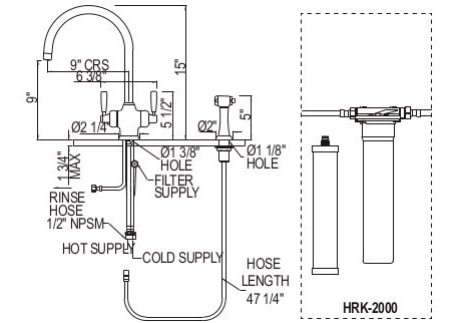

U.KIT1535 Perrin & Rowe® Holborn™ Filtration Kit 2-Lever Kitchen Faucet With Sidespray

- Filtered water .5 GPM, hot and cold water 1.5 GPM at 45 PSI
- Kit includes:
  - U.1535LS
  - HRK-2000

Suggested Retail Price

Handle	APC	PN	STN
LS	2,351	2,488	2,697