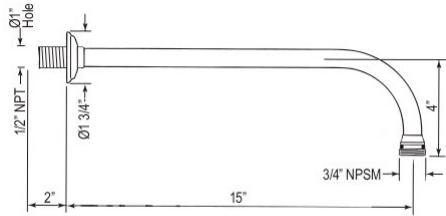

U.5384 Perrin & Rowe® 15" Reach Wall Mount Shower Arm

Suggested Retail Price

APC	PN	STN	EB	EG	ULB
361	398	451	513	513	513

- To install 1/2" inlet showerheads, use adaptor U.5399