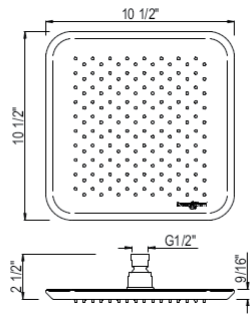

- Flow rate 1.8 GPM

U.5408 10 1/2" Perrin & Rowe® Hoxton Rain Showerhead

Suggested Retail Price

APC	PN	STN	EG
593	624	712	801

- Flow rate 1.8 GPM

I00598 11" Meda™ Square Rain Showerhead

Suggested Retail Price