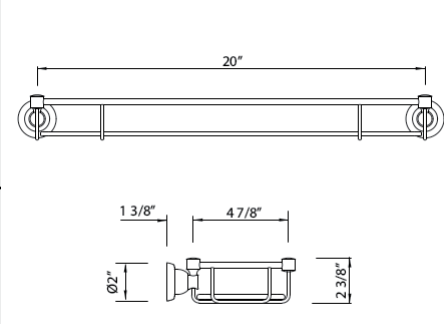

U.6453 Perrin & Rowe® Holborn™ Wall Mount Glass Vanity Shelf

Suggested Retail Price			
APC	PN	STN	EG
573	601	686	728