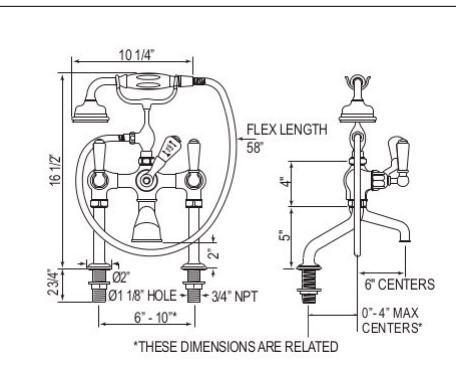

Suggested Retail Price

Handle	APC	PN	STN	EB	EG	ULB
L	1,210	1,346	1,507	1,507	1,572	
X	1,210	1,346	1,507	1,507	1,572	1,587

- Rough valve sold separately
 - Order U.3230R lever wall rough valve: \$429
 - Order U.3231R cross wall rough valve: \$429
- 16-20 GPM
- 1 1/4" extension kit is U.3243, must order two pieces to extend both hot and cold valves: \$69
- 5/8" extension kit is U.3243S, must order two pieces to extend both hot and cold valves: \$64