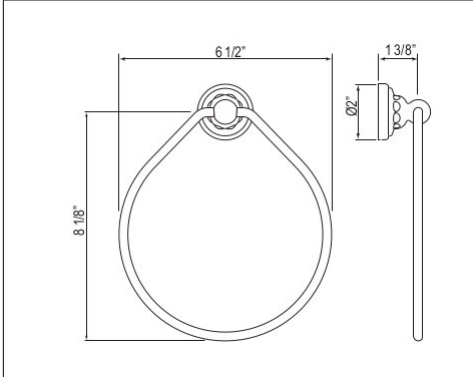

U.6935 Perrin & Rowe® Edwardian™ Wall Mount Towel Ring

Suggested Retail Price

APC	PN	STN	EB	EG	ULB
152	167	191	191	202	202