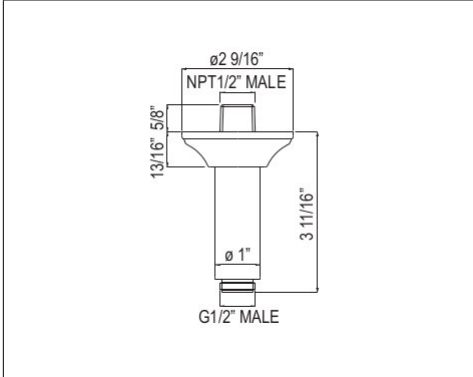

1505/3 3" Traditional Ceiling Mount Shower Arm

Suggested Retail Price

APC	PN	STN	IB	MB	TCB	ULB
107	107	141	148	148	141	141

- Length cannot be cut down
- Modern style round escutcheon available, order ROGSCO14