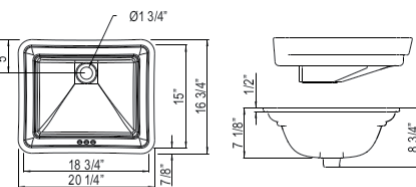

U.2830 Perrin & Rowe® Undermount Rectangular Sink

Suggested Retail Price

WH
960