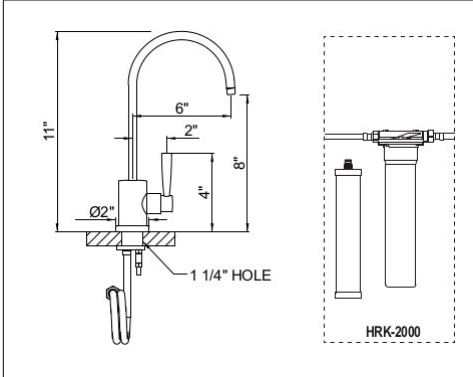

U.KIT1601 Perrin & Rowe® Holborn™ Filtration Kit C-Spout Faucet

Suggested Retail Price

Handle	APC	PN	STN	EB	SEG
L	1,327	1,419	1,528	1,528	1,635

- Filtered water .5 GPM at 45 PSI
- Kit includes:
  - U.1601L
  - HRK-2000