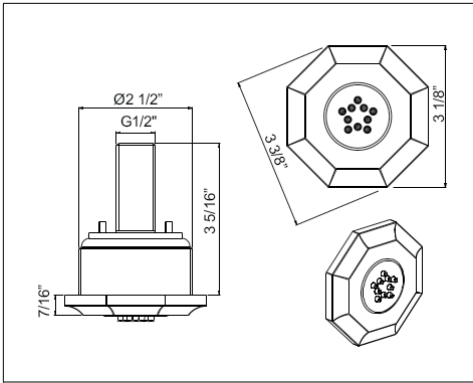

24995 Single-Function Body Spray

- Flow rate 1.0 GPM
- Must be installed at framing stage. Do not set finish wall until rough assembly is installed.

Suggested Retail Price

APC	PN	STN
369	406	480