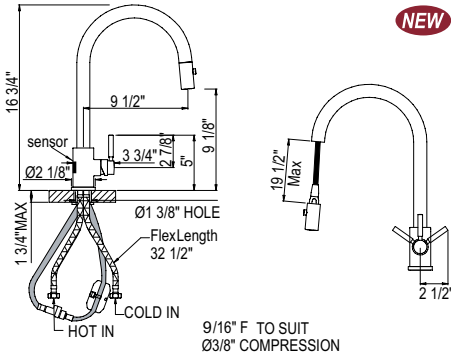

Suggested Retail Price

Handle	APC	PN	STN	EB	EG	SEG	ULB
L	1,118	1,231	1,398	1,589	1,510	1,677	1,510

U.4034 Perrin & Rowe® Holborn™ Pull-Down Touchless Faucet

- 1.8 GPM
- Requires 2 1/2" clearance from backsplash to center of faucet hole
- Dual spray with lock in modes
- For AC Plug-in Adapter Kit call customer care for pricing
- Matching prep faucet U.4043