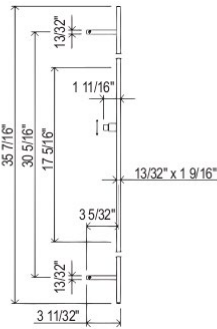

1210 Modern Flat Slide Bar

- Length cannot be cut down

Suggested Retail Price

APC	PN	STN	MB
956	956	1,247	1,419