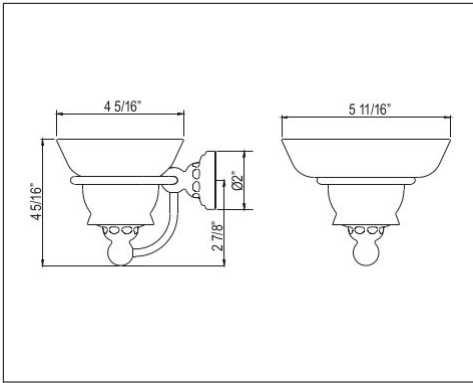

U.6928 Perrin & Rowe® Edwardian™ Wall Mount Porcelain Soap Dish

Suggested Retail Price

APC	PN	STN	EB	EG
320	350	398	398	426