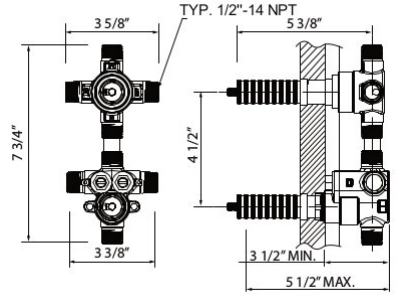

R1053BD Universal 1/2" Thermostatic Rough Valve With Integrated Three Outlet Dedicated Diverter

- CALGreen compliant.
- Flow rate 6.7 GPM at 60 PSI
- 5 GPM Top Diverter
- Extension kit included, may be cut to length required
- Must order trim to complete

Suggested Retail Price	N/A
	524