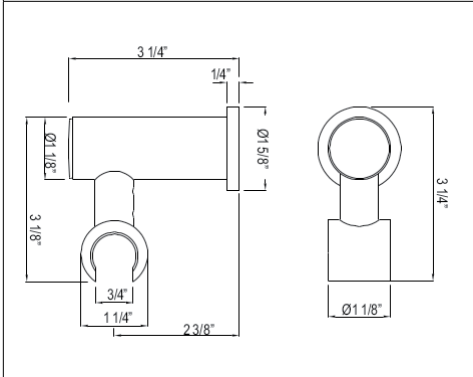

1660 Wall Mount Handshower Holder

Suggested Retail Price

APC	PN	STN	IB	MB	SUB	TCB	ULB
126	126	164	181	181	164	181	164