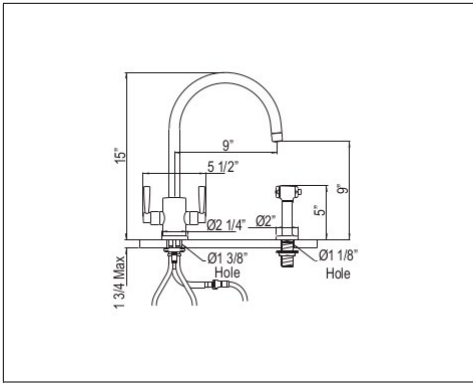

U.4312 Perrin & Rowe® Holborn™ “C” Spout 2-Handle Kitchen Faucet With Round Body And Sidespray

• 1.8 GPM

Suggested Retail Price

Handle	APC	PN	STN	EB	SEG
LS	1,290	1,419	1,612	1,831	2,389