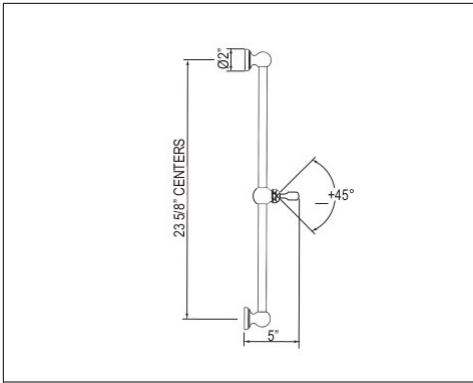

U.5540 Perrin & Rowe® 24" Sliding Rail

Suggested Retail Price

APC	PN	STN	EB	EG	ULB
955	1,051	1,194	1,357	1,357	1,357

- Use with Perrin & Rowe hoses only
- Includes both porcelain and metal lever inserts