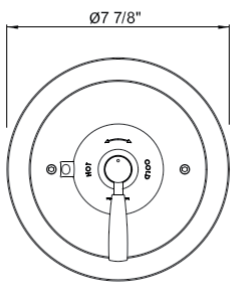

DECO
EDWARDIAN
GEORGIAN ERA
HOLBORN
HOXTON
ROUGH
BATH FIXTURES
SHOWER
CARE & MAINTENANCE
TERMS

U.KIT3808 Perrin & Rowe® Holborn™ Floor Mount Bathtub Filler with Handshower

Suggested Retail Price

Handle	APC	PN	STN	EG
X	4,814	5,173	6,023	6,465

- Kit Includes:
  - U.3808X Exposed Tub Mixer
  - U.6807 Floor Legs
  - U.5815 Handshower
  - 9.28385 58" Hose

U.5335 Perrin & Rowe® Holborn™ 1/2" Pressure Balance Trim Without Diverter

Suggested Retail Price

Handle	APC	PN	STN	EG
LS	377	412	470	578
X	377	412	470	578

- Rough valve sold separately
  - Order RCT-1 1/2" pressure balance rough valve: $203

U.5336N Perrin & Rowe® Holborn™ 1/2" Pressure Balance Trim With Diverter

Suggested Retail Price

Handle	APC	PN	STN	EG
LS	449	484	548	671
X	449	484	548	671

- Rough valve sold separately
  - Order RDD-2 1/2" pressure balance rough valve: $326

U.5885LS OR U.5886X Perrin & Rowe® Holborn™ 3/4" Thermostatic Trim Without Volume Control

Suggested Retail Price

Handle	APC	PN	STN	EG
LS	977	1,075	1,221	1,387
X	977	1,075	1,221	1,387

- Rough valve sold separately
  - Order 1005N 3/4" thermostatic rough valve: $369
  - Order U.5585BO 3/4" thermostatic rough valve: $1,464

U.8885LS OR U.8886X Perrin & Rowe® Holborn™ 1/2" Thermostatic Trim with Diverter

Suggested Retail Price

Handle	APC	PN	STN	EG
LS	638	686	772	900
X	638	686	772	900

- Rough valve sold separately
  - Order R1051BV 1/2" thermostatic 1 function rough valve: $448
  - Order R1052BD 1/2" thermostatic 2 function rough valve: $449
  - Order R1053BD 1/2" thermostatic 3 function rough valve: $524
  - Order R1055BD 1/2" thermostatic 5 function rough valve: $524