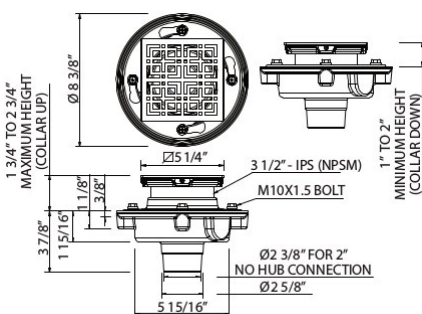

SDCI2-3142 Cast Iron 2" No Hub Drain Kit With 3142 Weave Decorative Cover

Suggested Retail Price

APC	PN	STN	IB	EB	MB	TCB
509	534	567	658	658	567	643

- Accommodates 42 GPM flow rate