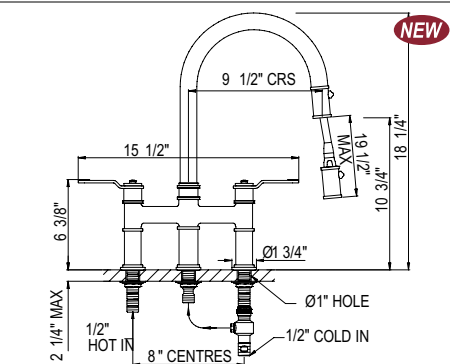

U.4549 Perrin & Rowe® Armstrong™ Bridge Pull-Down Faucet

- 1.8 GPM
- Dual spray with lock in modes
- Matching prep faucet U.4543

Suggested Retail Price

	APC	PN	STN	SEG
HT	1,298	1,558	1,623	1,882