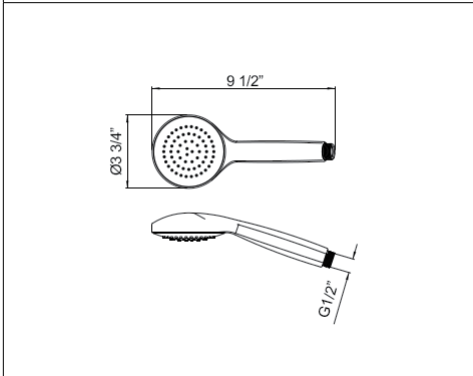

U.5815 Perrin & Rowe® Easy Clean Single-Function Handshower

- Flow rate 1.8 GPM

Suggested Retail Price

APC	PN	STN	EG
255	281	325	363