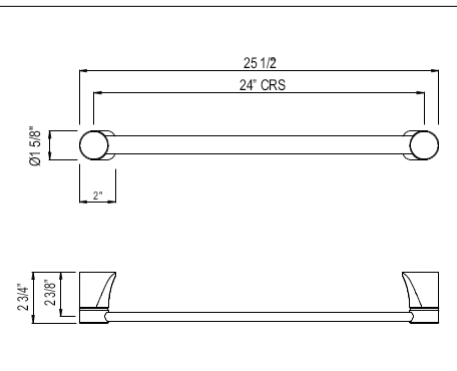

U.6463 Perrin & Rowe® Hoxton™ Wall Mount 18" Single Towel Bar

Suggested Retail Price

APC	PN	STN	EG
658	691	759	889

- Cannot be cut

U.6464 Perrin & Rowe® Hoxton™ Wall Mount 24" Single Towel Bar

Suggested Retail Price