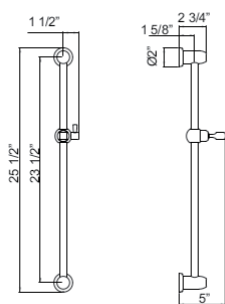

U.5840 Perrin & Rowe® Holborn™ Slide Bar

Suggested Retail Price

APC	PN	STN	EG
942	1,037	1,178	1,338