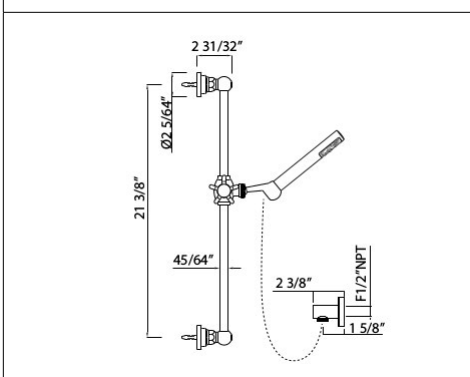

AKIT8073 San Giovanni™ Single-Function Handshower Set

Suggested Retail Price

Handle	APC	PN	STN	TCB
X	880	937	1,263	1,308
XM	956	1,020	1,363	1,415

- Kit includes:
  - A8073X: Slide bar with five spoke handle sliding bracket handshower holder
  - C7135: Single-function brass handshower
  - 16295: Flexible 59" metal hose
  - 33640: Wall outlet