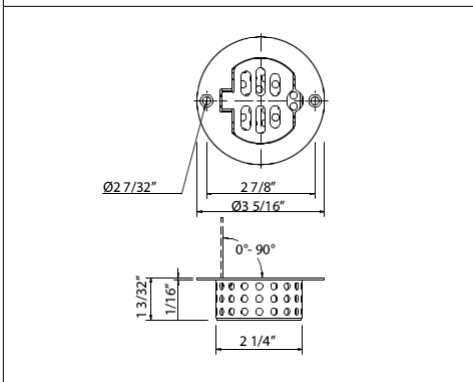

DR3129 Replacement Drain With Easy Clean Compartment

Suggested Retail Price		
APC	PN	STN
101	116	116

- Compatible with industry standard 3 1/4" diameter replacement drains with 2 7/8" center to center fastening holes
- Screws not included, must use original screws