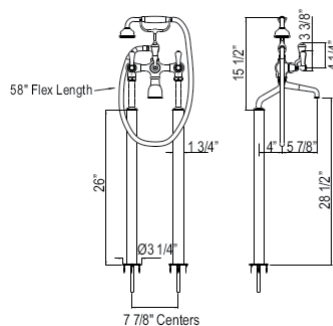

U.3012LS/LSP OR U.3013X Perrin & Rowe® Georgian Era™ Exposed Floor Mount Tub Filler With Handshower

Suggested Retail Price

Handle	APC	PN	STN	EB	EG
LS	5,226	5,754	6,536	7,423	7,216
LSP	5,226	5,754	6,536	7,423	7,216
X	5,226	5,754	6,536	7,423	7,216

- Vacuum breaker not included; order V00275 if required
- 19 GPM at 40 PSI
- Kit includes:
  - U.3018 or U.3019X Tub Filler
  - U.5380LS Handshower/cradle
  - U.6388 Floor Pillar Legs