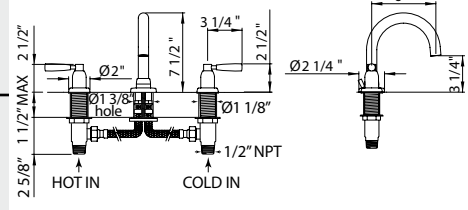

U.3955LS OR U.3956X Perrin & Rowe® Holborn™ Tubular C-Spout Widespread Lavatory Faucet

Suggested Retail Price

Handle	APC	PN	STN	EG
LS	1,197	1,317	1,497	1,700
X	1,197	1,317	1,497	1,700

- Matching tub filler U.3975LS or U.3976X
- 1.2 GPM