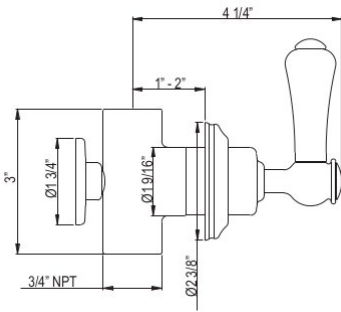

U.3772LS/LSP OR U.3773X Perrin & Rowe® Georgian Era™ 3/4" Wall Valves (Pair)

Suggested Retail Price

Handle	APC	PN	STN	EB	EG
LS	947	1,042	1,184	1,345	1,345
LSP	947	1,042	1,184	1,345	1,345
X	947	1,042	1,184	1,345	1,345

- 16-20 GPM
- Separate rough available, order R1040R Counterclockwise opening for hot (order two counterclockwise for use with cross handles) and order one R1041R for cold
- Rough valve sold separately
  - Order R1040R 3/4" volume control rough valve: $160
  - Order R1041R 3/4" volume control rough valve: $160