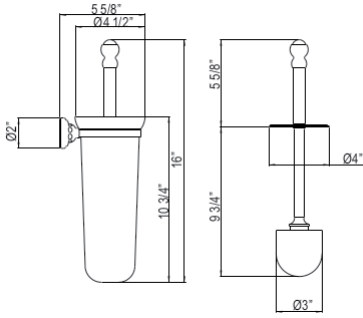

U.6982 Perrin & Rowe® Wall Mount 24 7/16" Oval Mirror

Suggested Retail Price

APC	PN	STN	EB	EG
1,010	1,109	1,261	1,261	1,348

U.6938 Perrin & Rowe® Wall Mount Toilet Brush Holder

Suggested Retail Price

APC	PN	STN	EB	EG
739	814	924	924	987