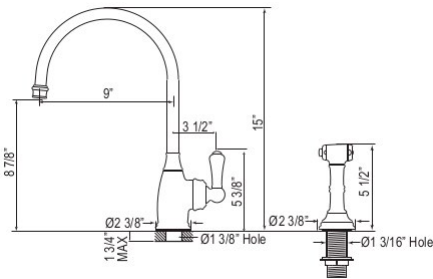

• 1.8 GPM

U.4700 Perrin & Rowe® Georgian Era™ Single Handle Bar/Food Prep Faucet

Suggested Retail Price

Handle	APC	PN	STN	EB	EG	SEG	ULB
LS	1,182	1,297	1,474	1,474	1,577	1,686	1,577

- Matching bar/food prep faucet for U.4702
- 1.8 GPM
- Requires 2 1/2" clearance from backsplash to center of faucet hole