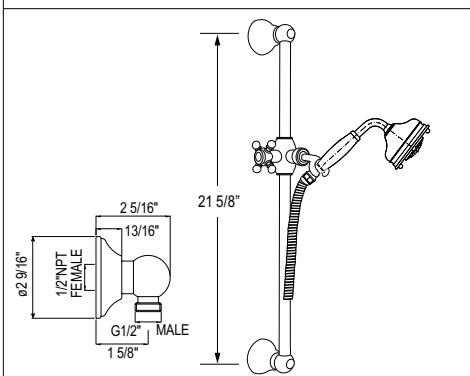

1311 Multi-Function Classic Handshower/Hose/Bar/Outlet Set

Suggested Retail Price

APC	PN	STN	IB	TCB	ULB
901	901	1,255	1,349	1,255	1,251

- Kit includes:
  - 1151/8 (brass handle): 3-function handshower
  - 16295: 59" flexible metal hose
  - 1201 (metal cap handle): Slide bar
  - 1295: Wall outlet