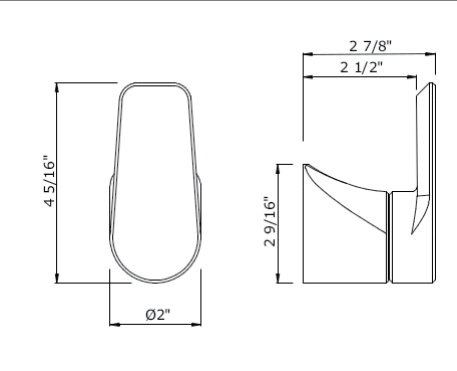

U.3411 Perrin & Rowe® Hoxton™ Trim For Volume Controls And Diverter

Suggested Retail Price

Handle	APC	PN	STN	EG
LS	648	713	810	921

- Rough valve sold separately
  - Order R1040R 3/4" volume control rough valve: $160
  - Order R1062BO 4-port, 3-way dedicated diverter rough valve: $319