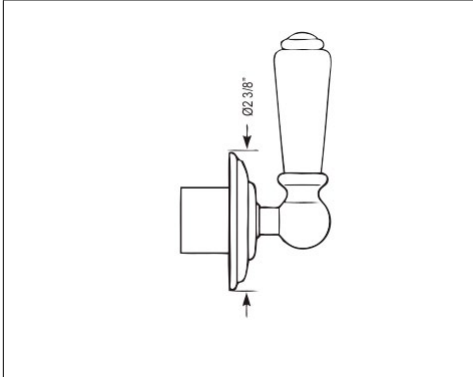

U.3240L OR U.3241X Perrin & Rowe® Edwardian™ Trim For Volume Controls And Diverter

Suggested Retail Price

Handle	APC	PN	STN	EB	EG	ULB
L	218	240	273	310	310	310
X	218	240	273	310	310	310

- Rough valve sold separately
  - Order R1040R 3/4" volume control rough valve: $160
  - Order R1062BO 4-port, 3-way dedicated diverter rough valve: $319
- Includes both porcelain and metal lever inserts for U.3240L/TO