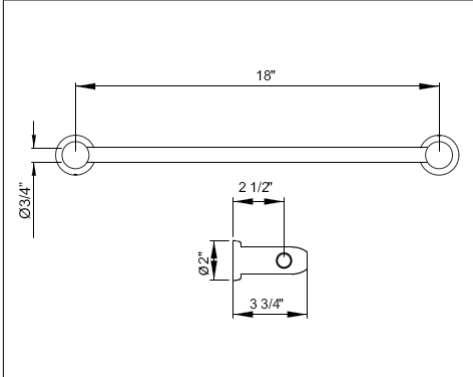

U.6440 Perrin & Rowe® Holborn™ Wall Mount 18" Single Towel Bar

• Length can be cut down

Suggested Retail Price

APC	PN	STN	EG
401	415	454	509