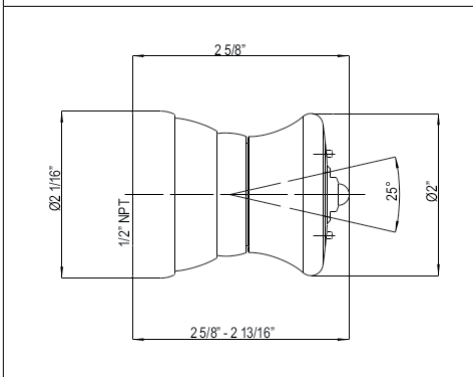

I00124 Ocean4 Multi-Function Body Spray With 10 Jets

- Flow rate 1.0 GPM

Suggested Retail Price

APC	PN	STN	IB	MB	TCB
112	138	189	210	189	189