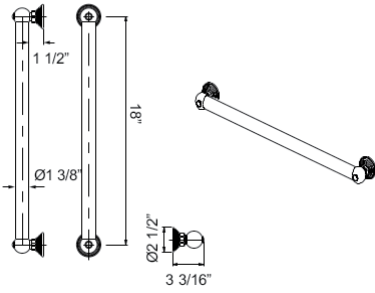

DECO

EDWARDIAN

GEORGIAN ERA

HOLBORN

HOXTON

ROUGHS

BATH FIXTURES

SHOWER

CARE & MAINTENANCE

TERMS

1260 18" Decorative Grab Bar

Suggested Retail Price

APC	PN	STN	IB	SUB	TCB
559	559	729	764	729	729

- Grab Bar compliant with Americans with Disabilities Act of 1990 (ADA)