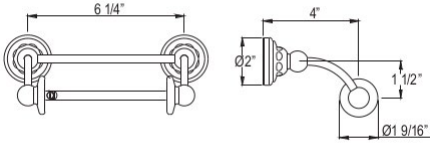

DECO

EDWARDIAN

GEORGIAN ERA

HOLBORN

HOXTON

ROUGH'S

BATH FIXTURES

SHOWER

CARE & MAINTENANCE

TERMS

U.6947 Perrin & Rowe® Edwardian™ Wall Mount Spare Toilet Paper Holder

Suggested Retail Price

APC	PN	STN	EB	EG
268	295	332	332	355

- Accommodates most oversized TP rolls

U.6960 Perrin & Rowe® Edwardian™ Wall Mount Swing Arm Toilet Paper Holder With Lift Arm

Suggested Retail Price

APC	PN	STN	EB	EG	ULB
309	338	385	385	413	413

- Accommodates most oversized TP rolls

U.6960 Perrin & Rowe® Edwardian™ Wall Mount Swing Arm Toilet Paper Holder With Lift Arm

Suggested Retail Price

APC	PN	STN	EB	EG	ULB
309	338	385	385	413	413

- Accommodates most oversized TP rolls

U.6982 Perrin & Rowe® Wall Mount 24 7/16" Oval Mirror

Suggested Retail Price

APC	PN	STN	EB	EG
1,010	1,109	1,261	1,261	1,348

U.6982 Perrin & Rowe® Wall Mount 24 7/16" Oval Mirror

Suggested Retail Price

APC	PN	STN	EB	EG
1,010	1,109	1,261	1,261	1,348

U.6982 Perrin & Rowe® Wall Mount 24 7/16" Oval Mirror

Suggested Retail Price

APC	PN	STN	EB	EG
1,010	1,109	1,261	1,261	1,348

U.6982 Perrin & Rowe® Wall Mount 24 7/16" Oval Mirror

Suggested Retail Price

APC	PN	STN	EB	EG
1,010	1,109	1,261	1,261	1,348

U.6938 Perrin & Rowe® Wall Mount Toilet Brush Holder

Suggested Retail Price

APC	PN	STN	EB	EG
739	814	924	924	987

U.6938 Perrin & Rowe® Wall Mount Toilet Brush Holder

Suggested Retail Price

APC	PN	STN	EB	EG
739	814	924	924	987

U.6938 Perrin & Rowe® Wall Mount Toilet Brush Holder

Suggested Retail Price

APC	PN	STN	EB	EG
739	814	924	924	987

U.6938 Perrin & Rowe® Wall Mount Toilet Brush Holder

Suggested Retail Price

APC	PN	STN	EB	EG
739	814	924	924	987