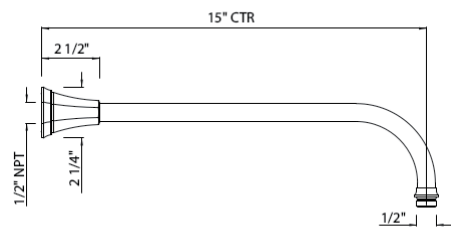

1455/12 12 1/4" Wall Mount Shower Arm

- Modern style round escutcheon available, order ROGSC014

Suggested Retail Price

APC	PN	STN	IB	TCB	ULB
160	160	213	249	213	213

U.5184 Perrin & Rowe® Deco™ 15" Overhead Wall Mount Shower Arm