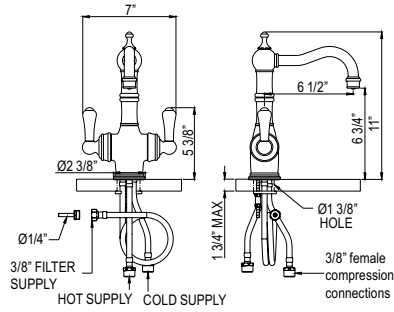

U.1469 Perrin & Rowe® Edwardian™ Filtration 2-Lever Bar/Food Prep Faucet

- Filtered water .5 GPM, hot and cold water 1.5 GPM at 45 PSI

Suggested Retail Price

Handle	APC	PN	STN	EB	EG	SEG
LS	1,587	1,748	1,981	1,981	2,119	2,209