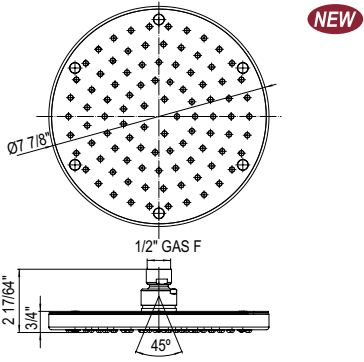

BATH FIXTURES

SHOWER

CARE & MAINTENANCE

TERMS

1075/8" Rodello Circular Rain Showerhead

Suggested Retail Price							
APC	PN	STN	IB	MB	SUB	TCB	ULB
555	555	723	752	752	723	723	723

- Flow rate 1.8 GPM

100405 8" OKI Round Rain Showerhead