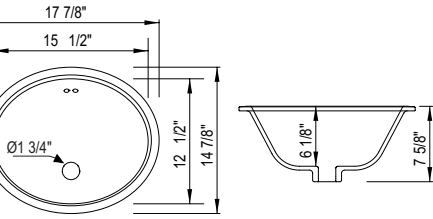

U.2240 Perrin & Rowe® Oval Undermount Sink

Suggested Retail Price

WH
485