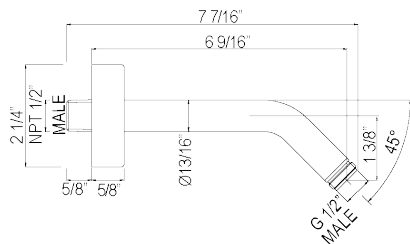

1442/6 7 7/16" Wall Mount Shower Arm

Suggested Retail Price

APC	PN	STN	MB	TCB
77	85	149	149	149