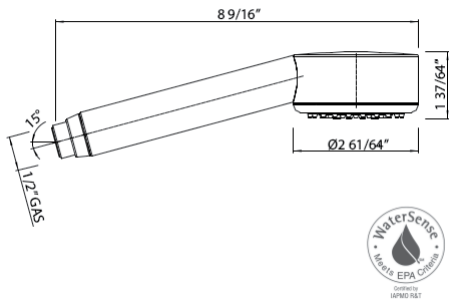

DECO

EDWARDIAN

GEORGIAN ERA

HOLBORN

HOXTON

ROUGH

BATH FIXTURES

SHOWER

CARE & MAINTENANCE

TERMS

B0311 Single-Function Cylindrica Handshower

- Flow rate 1.8 GPM

Suggested Retail Price

APC	PN	STN	MB
56	73	92	92