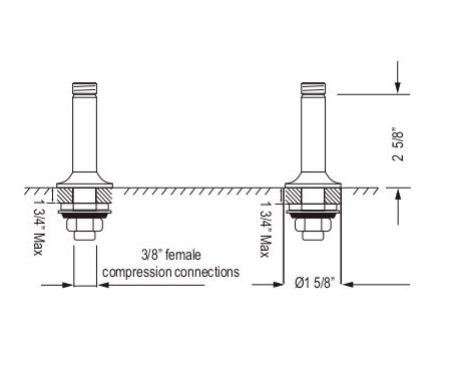

U.6794 Perrin & Rowe® Georgian Era™ Straight Deck Unions For Bridge Faucet

- Priced per set of 2
- Use with U.4790X or U.4791L bridge kitchen faucets

	Suggested Retail Price						
	APC	PN	STN	EB	EG	SEG	ULB
	280	309	350	350	374	390	377