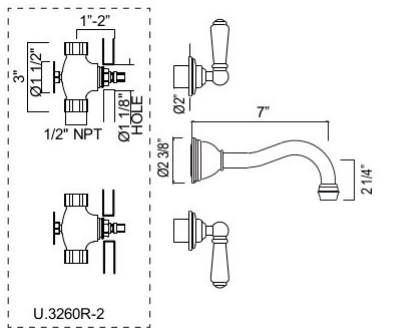

U.3790L OR U.3791X Perrin & Rowe® Edwardian™ Wall Mount Column Spout Widespread Lavatory Faucet

- Rough valve sold separately
  - Order U.3260R-2 lever wall rough valve: $351
  - Order U.3261R-2 cross wall rough valve: $351
- Plumber to provide 1/2" male nipple T-fitting for spout installation
- 1.2 GPM aerator
- 1 1/4" extension kit is U.3243, must order two pieces to extend both hot and cold valves: $69

Suggested Retail Price

Handle	APC	PN	STN	EB	EG	ULB
L	756	952	960	960	1,005	1,014
X	756	849	960	960	1,005	1,014