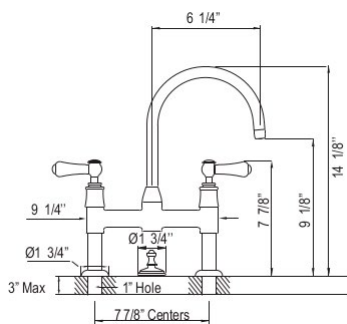

U.3708LS/LSP OR U.3709X Perrin & Rowe® Georgian Era™ Deck Mount Lavatory Bridge Faucet

Suggested Retail Price

Handle	APC	PN	STN	EB	EG
LS	1,941	2,135	2,426	2,756	2,756
LSP	1,941	2,135	2,426	2,756	2,756
X	1,941	2,135	2,426	2,756	2,756