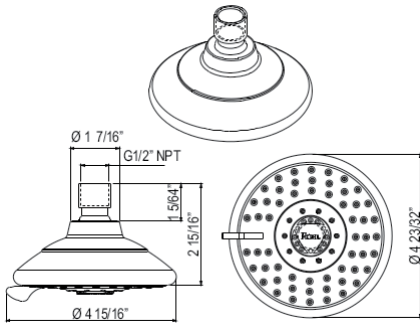

WI0195 5 1/2" Dinamic 3-Function Showerhead

• Flow rate 1.8 GPM

Suggested Retail Price

APC	PN	STN	MB
152	197	257	257

I00180 4 1/2" Ocean4 4-Function Showerhead

• Flow rate 1.8 GPM

Suggested Retail Price

APC	PN	STN	MB	TCB
288	418	499	499	499