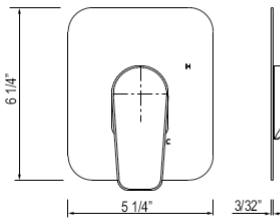

DECO

EDWARDIAN

GEORGIAN ERA

HOLBORN

HOXTON

ROUGHS

BATH FIXTURES

SHOWER

CARE & MAINTENANCE

TERMS

U.5447 Perrin & Rowe® Hoxton™ Slide Bar With Integrated Volume Control And Outlet

Suggested Retail Price

APC	PN	STN	EG
1,454	1,600	1,818	2,065

- Must order hose and handshower separately

U.5414 Perrin & Rowe® Hoxton™ Inclined Easy Clean Handshower

Suggested Retail Price

APC	PN	STN	EG
694	729	833	937

- Flow rate 1.8 GPM

U.5435 Perrin & Rowe® Hoxton™ 1/2" Pressure Balance Trim Without Diverter

Suggested Retail Price

Handle	APC	PN	STN	EG
LS	786	865	967	1,160

- Rough valve sold separately
  — Order RCT-1 1/2" pressure balance rough valve: $203

U.5436N Perrin & Rowe® Hoxton™ 1/2" Pressure Balance Trim With Diverter

Suggested Retail Price

Handle	APC	PN	STN	EG
LS	858	936	1,062	1,254

- Rough valve sold separately
  — Order RDD-2 1/2" pressure balance rough valve: $326

U.5485 Perrin & Rowe® Hoxton™ 3/4" Thermostatic Trim Without Volume Control

Suggested Retail Price

Handle	APC	PN	STN	EG
LS	950	1,046	1,188	1,350

- Rough valve sold separately
  — Order 1005N 3/4" thermostatic rough valve: $369
  — Order U.5585BO 3/4" thermostatic rough valve: $1,464