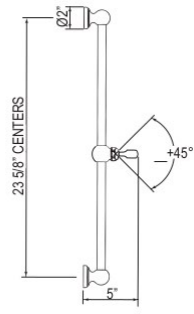

APC	PN	STN	EB	EG	ULB
195	216	244	278	278	278

DECO
EDWARDIAN
GEORGIAN ERA
HOLBORN
HOXTON
ROUGHS
BATH FIXTURES
SHOWER
CARE & MAINTENANCE
TERMS

U.5540 Perrin & Rowe® 24" Sliding Rail

Suggested Retail Price

APC	PN	STN	EB	EG	ULB
955	1,051	1,194	1,357	1,357	1,357