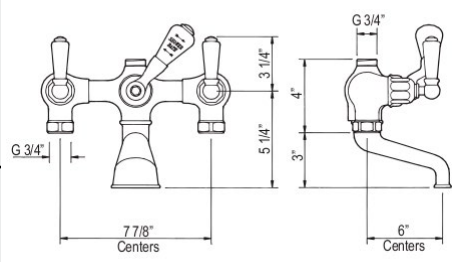

U.3530L OR U.3531X Perrin & Rowe® Edwardian™ Exposed Tub Filler