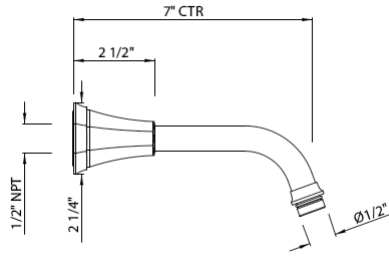

U.5182 Perrin & Rowe® Deco™ 7" Wall Mount Shower Arm

Suggested Retail Price

APC	PN	STN	EG
338	373	423	481