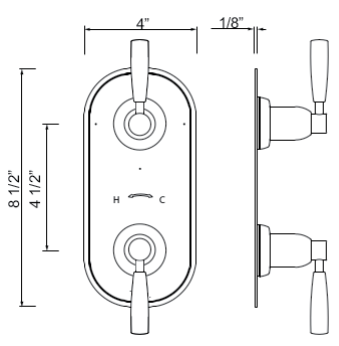

U.8885LS OR U.8886X Perrin & Rowe® Holborn™ 1/2" Thermostatic Trim with Diverter

Suggested Retail Price

Handle	APC	PN	STN	EG
LS	638	686	772	900
X	638	686	772	900

- Rough valve sold separately
  - Order R1051BV 1/2" thermostatic 1 function rough valve: $448
  - Order R1052BD 1/2" thermostatic 2 function rough valve: $449
  - Order R1053BD 1/2" thermostatic 3 function rough valve: $524
  - Order R1055BD 1/2" thermostatic 5 function rough valve: $524