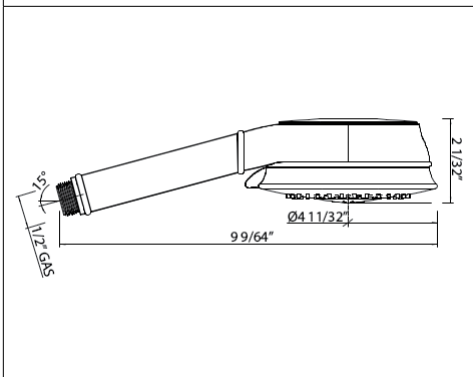

B0314 Baltera 3-Function Handshower

- Flow rate 1.8 GPM

Suggested Retail Price

APC	PN	STN	MB	SG	TCB
119	189	269	189	319	319