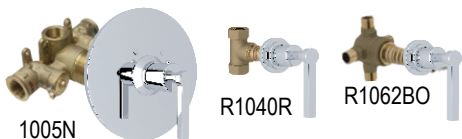

3/4" THERMOSTATIC ROUGH VALVE - 3 FUNCTIONS

1005N

CAL Green Compliant

- 12 GPM
- Temperature control only
- Recommended inlet connection: 3/4" NPT
- Extension kit included with valve
- Must add volume control R1040R
- Must add diverter R1062BO