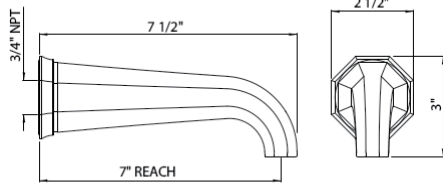

APC

PN

STN

EG

U.3990LS OR U.3991X Perrin & Rowe® Deco™ 5-Hole Bidet Faucet

Suggested Retail Price

Handle	APC	PN	STN	EG
LS	2,158	2,567	2,705	3,364
X	2,158	2,567	2,705	3,364

U.3183 Perrin & Rowe® Deco™ 7" Wall Mount Bathtub Spout

Suggested Retail Price

APC	PN	STN	EG
518	570	621	735

• 16-20 GPM

*THESE DIMENSIONS ARE RELATED

U.3100LS OR U.3101X Perrin & Rowe® Deco™ Exposed Deck Mount Tub Filler With Handshower

Suggested Retail Price

Handle	APC	PN	STN	EG
LS	3,516	3,842	4,333	4,908
X	3,516	3,842	4,333	4,908

- Vacuum breaker not included; order V00275 if required
- 19 GPM at 40 PSI flow rate
- Kit includes:
  - U.3132LS or U.3133X Tub Filler
  - U.5180 Handshower/cradle
  - U.6187 Deck or Pillar Unions

U.3110LS OR U.3111X Perrin & Rowe® Deco™ Exposed Wall Mount Tub Filler With Handshower

Suggested Retail Price

Handle	APC	PN	STN	EG
LS	3,662	3,996	4,506	5,105
X	3,662	3,996	4,506	5,105

- Vacuum breaker not included; order V00275 if required
- 19 GPM at 40 PSI flow rate
- Kit includes:
  - U.3132LS or U.3133X Tub Filler
  - U.5180 Handshower/cradle
  - U.6181 Wall Unions

*THESE DIMENSIONS ARE RELATED

U.3120LS OR U.3121X Perrin & Rowe® Deco™ Exposed Floor Mount Tub Filler With Handshower

Suggested Retail Price

Handle	APC	PN	STN	EG
LS	5,575	6,132	6,803	7,689
X	5,575	6,132	6,803	7,689

- Vacuum breaker not included; order V00275 if required
- 19 GPM at 40 PSI flow rate
- Kit includes:
  - U.3132LS or U.3133X Tub Filler
  - U.5180 Handshower/cradle
  - U.6180 Floor Pillar Legs