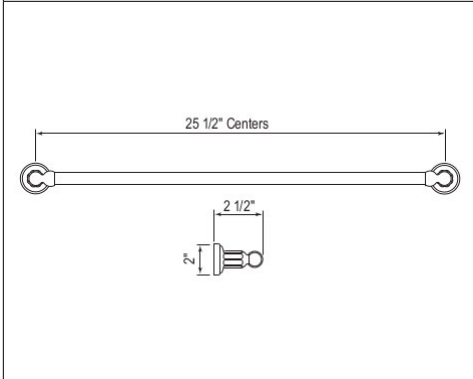

U.6940 Perrin & Rowe® Edwardian™ Wall Mount 19 1/2" Single Towel Bar

Suggested Retail Price

APC	PN	STN	EB	EG	ULB
284	312	354	354	380	380

• Length can be cut down

U.6941 Perrin & Rowe® Edwardian™ Wall Mount 25 1/2" Single Towel Bar