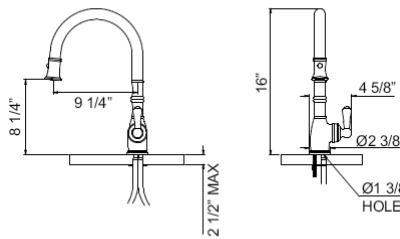

U.4744 Perrin & Rowe® Georgian Era™ Traditional Pull-Down Faucet

- 1.75 GPM
- Requires 2 1/2" clearance from backsplash to center of faucet hole
- Matching bar/food prep faucet U.4743

Suggested Retail Price

Handle	APC	PN	STN	EB	EG	SEG	ULB
L	1,158	1,216	1,447	1,447	1,563	1,646	1,563