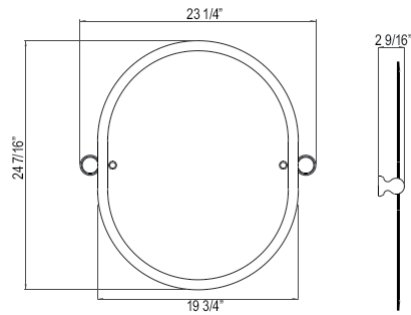

U.6982 Perrin & Rowe® Wall Mount 24 7/16" Oval Mirror

Suggested Retail Price

APC	PN	STN	EB	EG
1,010	1,109	1,261	1,261	1,348

U.6982 Perrin & Rowe® Wall Mount 24 7/16" Oval Mirror

Suggested Retail Price

APC	PN	STN	EB	EG
1,010	1,109	1,261	1,261	1,348

U.6982 Perrin & Rowe® Wall Mount 24 7/16" Oval Mirror

Suggested Retail Price

APC	PN	STN	EB	EG
1,010	1,109	1,261	1,261	1,348