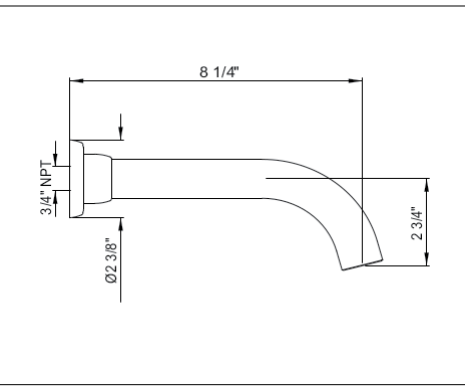

U.3330 Perrin & Rowe® Holborn™ Wall Mount Tubular Tub Spout

Suggested Retail Price

APC	PN	STN	EG
554	610	693	788

- 16-20 GPM