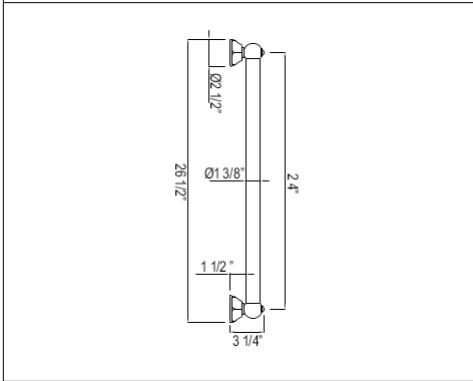

1278 24" Palladian® Decorative Grab Bar

Suggested Retail Price

APC	PN	STN	IB	TCB
956	1,052	1,242	1,358	1,242

- Grab Bar compliant with Americans with Disabilities Act of 1990 (ADA)