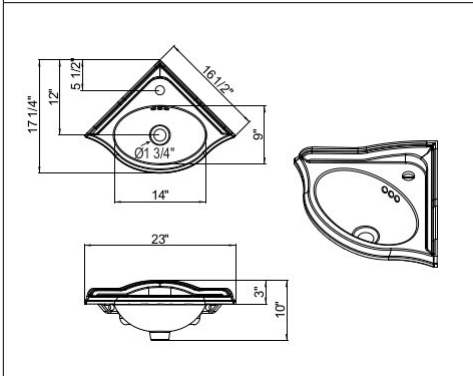

U.2925 Wall Mount Perrin & Rowe® Corner Sink

Suggested Retail Price

WH
875

- Dimensions listed are +/- 1/4"