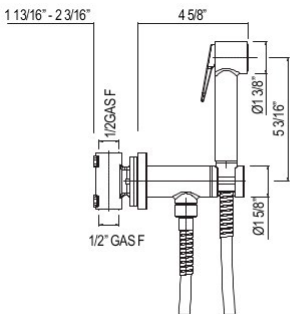

E37005 Paloma Bidet Mixer Set

- Rough included
- Connects to hot and cold water lines
- Progressive mixer used to adjust temperature

Suggested Retail Price

APC	PN	STN	MB	TCB
981	1,117	1,552	1,251	1,552