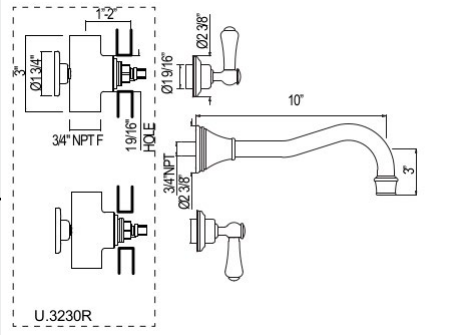

DECO
EDWARDIAN
GEORGIAN ERA
HOLBORN
HOXTON
ROUGHS
BATH FIXTURES
SHOWER
CARE & MAINTENANCE
TERMS

U.3723LS/LSP OR U.3724X Perrin & Rowe® Georgian Era™ Column Spout Widespread Lavatory Faucet

- Matching tub filler U.3747 or U.3748
- 1.2 GPM

Suggested Retail Price

Handle	APC	PN	STN	EB	EG
LS	1,619	1,781	2,024	2,300	2,300
LSP	1,619	1,781	2,024	2,300	2,300
X	1,619	1,781	2,024	2,300	2,300

U.3793LS/LSP OR U.3794X Perrin & Rowe® Georgian Era™ Wall Mount Widespread Lavatory Faucet

- Rough valve sold separately
  - Order U.3260R-2 lever wall rough valve: $351
  - Order U.3261R-2 cross wall rough valve: $351
- Plumber to provide 1/2" male nipple T-fitting for spout installation
- 1.2 GPM aerator
- 11/4" extension kit is U.3243, must order two pieces to extend both hot and cold valves: $69

Suggested Retail Price

Handle	APC	PN	STN	EB	EG	ULB
LS	803	901	1,030	1,030	1,069	
LSP	803	901	1,030	1,030	1,069	
X	803	901	1,030	1,030	1,069	1,080

U.3747LS/LSP OR U.3748X Perrin & Rowe® Georgian Era™ 4-Hole Deck Mount Column Spout Tub Filler With Handshower

- 16-20 GPM

Suggested Retail Price

Handle	APC	PN	STN	EB	EG
LS	3,036	3,340	3,795	4,311	4,311
LSP	3,036	3,340	3,795	4,311	4,311
X	3,036	3,340	3,795	4,311	4,311

U.3783LS/LSP OR U.3784X Perrin & Rowe® Georgian Era™ 3-Hole Wall Mount Column Spout Tub Filler

- Rough valve sold separately
  - Order U.3230R lever wall rough valve: U.3230R $429
  - Order U.3231R cross wall rough valve: U.3231R $429
- 16-20 GPM
- 11/4" extension kit is U.3243, must order two pieces to extend both hot and cold valves: U.3243 $69
- 5/8" extension kit is U.3243S, must order two pieces to extend both hot and cold valves: U.3243S $64
- Metal lever handle design only with porcelain caps for LSP model