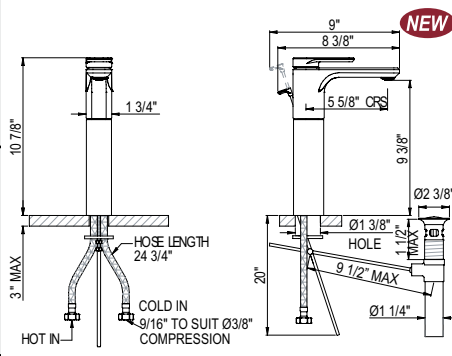

U.3419 Perrin & Rowe® Hoxton™ Single Handle Lavatory Faucet

• 1.2 GPM
• Matching Tub Filler U.3495

Suggested Retail Price

Handle	APC	PN	STN	EG
LS	1,452	1,743	1,743	2,178