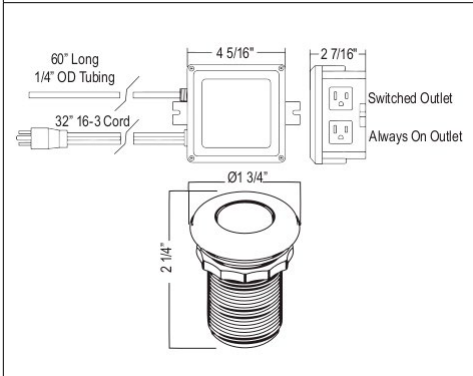

APC	PN	STN	EB	ULB
304	335	360	405	456

AS425 Air Activated Switch Button Only For Waste Disposal

- Does not come with control box, button only

Suggested Retail Price

APC	PN	STN	EB	EG	SEG	ULB
97	109	109	110	297	123	106