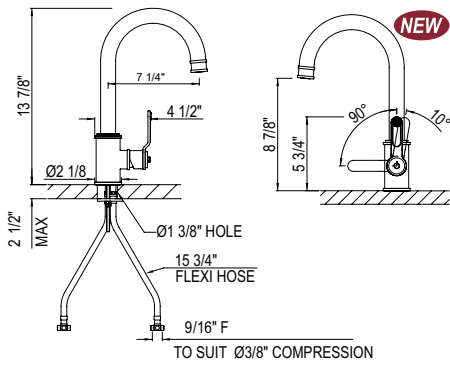

NEW **AL3220AF1**
ROHL® Price Book

6497
ROHL® Price Book

SINKS

RSA3018
ROHL® Price Book

RSS3018
ROHL® Price Book

U.4513 Perrin & Rowe® Armstrong™ Bar/Food Prep Faucet

- 1.8 GPM
- Requires 2 1/2" clearance from backsplash to center of faucet hole
- Dual spray with lock in modes
- Matching kitchen faucet U.4544