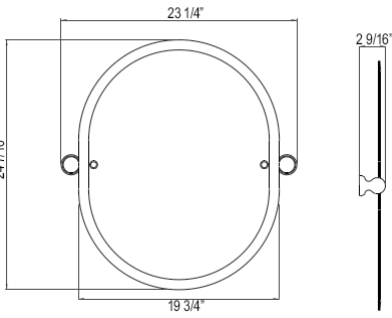

DECO

EDWARDIAN

GEORGIAN ERA

HOLBORN

HOXTON

ROUGH

BATH FIXTURES

SHOWER

CARE & MAINTENANCE

TERMS