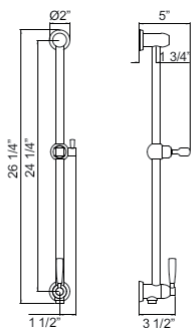

U.5350 Perrin & Rowe® Holborn™ Slide Bar With Integrated Volume Control And Outlet

- Use with Perrin & Rowe® 9.28385 hoses only

Suggested Retail Price

APC	PN	STN	EG
1,240	1,364	1,550	1,511