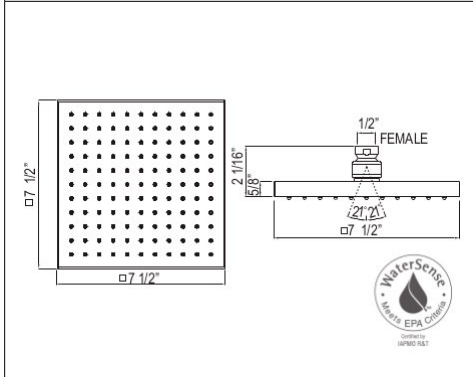

1070/8 7 1/2" Scossa Square Rain Showerhead

- Flow rate 1.8 GPM

Suggested Retail Price

APC	PN	STN	IB	TCB
831	831	1,076	1,026	1,076