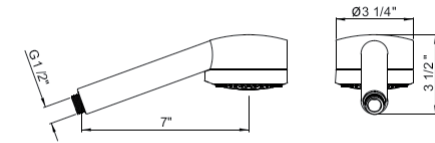

B00102 Ocean4 4-Function Handshower

- Flow rate 1.8 GPM

Suggested Retail Price

APC	PN	STN	MB	SG	TCB
149	189	351	249	419	419

SOF136 5-Function Ecomodern Handshower

- Eco and environmentally friendly, restricted to 1.75 GPM flow rate

Suggested Retail Price

APC	PN	STN
114	138	138

U.5810 Perrin & Rowe® Holborn™ 6-Function Handshower

- Flow rate 1.75 GPM

Suggested Retail Price

APC	PN	STN	EG
450	496	564	640

B00177 Meda™ Adjustable Flow Handshower

- Flow rate 1.8 GPM

Suggested Retail Price

APC	PN	STN
138	138	240

C72 Mod-Fino Exposed Wall Mount Thermostatic Shower With Diverter, Riser And Sliding Handshower Parking Bracket

Suggested Retail Price

APC	PN	STN
616	704	874