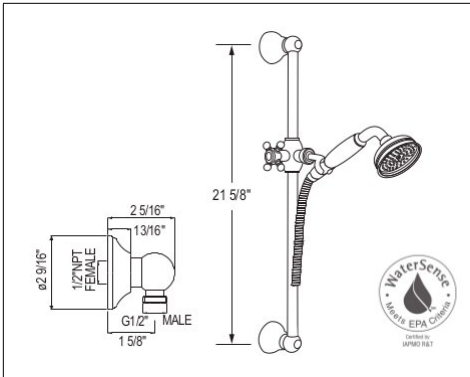

1301E Single-Function Anti-Calcium Handshower/Hose/Bar/Outlet Set

Suggested Retail Price

APC	PN	STN	IB	SUB	TCB	ULB
745	745	1,052	1,126	1,052	1,052	1,049

- Kit includes:
  - 1200 (white resin handle) or 1201 (metal cap handle): Slide bar
  - 1100/8 (resin handle) or 1101/8 (brass handle): Single-function handshower
  - 16295: 59" flexible metal hose
  - 1295: Wall outlet