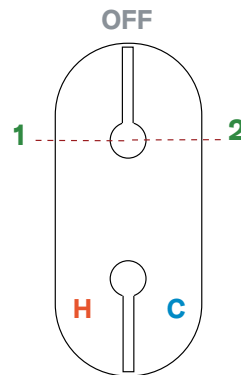

1/2" THERMOSTATIC ROUGH VALVE - 2 FUNCTIONS

R1052BD

CAL Green Compliant

- 5.5 GPM
- Temperature control and diverter
- Recommended inlet connection: 1/2" NPT
- Extension kit included with valve