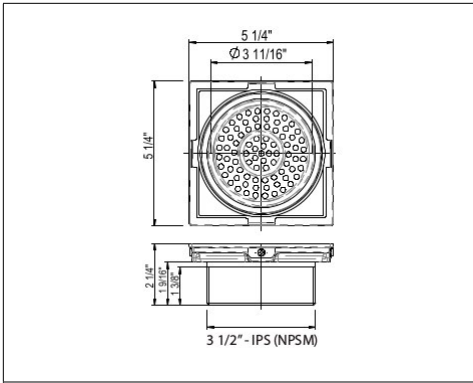

DT105CI3 3 1/2" IPS Threaded Brass Drain Throat Assembly

Suggested Retail Price	
	N/A
	136

- ROHL Decorative Drain Cover required to complete set: DC3142, DC3143, DC3144, DC3146