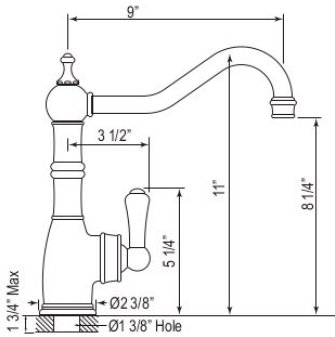

• 1.8 GPM

U.4739 Perrin & Rowe® Edwardian™ Single Handle Bar/Food Prep Faucet

Suggested Retail Price

Handle	APC	PN	STN	EB	EG	SEG	ULB
LS	1,101	1,208	1,373	1,373	1,538	1,533	1,553

- Matching bar faucet for U.4741, U.4746 and U.4747
- 1.8 GPM
- Requires 2 1/2" clearance from backsplash to center of faucet hole