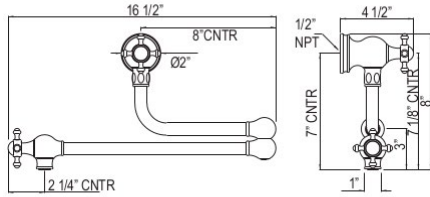

U.4799LS OR U.4798X Perrin & Rowe® Wall Mount Swing Arm Pot Filler

Suggested Retail Price

Handle	APC	PN	STN	EB	EG	SEG	ULB
LS	1,522	1,674	1,899	1,899	2,030	2,119	2,030
X	1,522	1,674	1,899	1,899	2,030	2,119	2,030