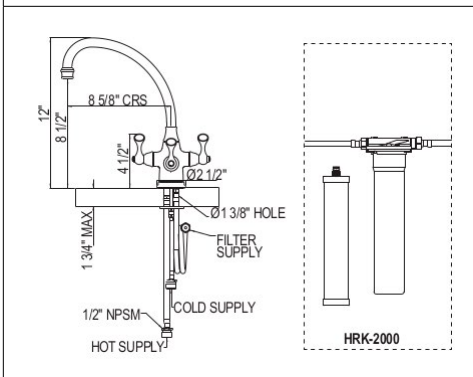

U.KIT1420 Perrin & Rowe® Georgian Era™ Filtration Kit 3-Lever Kitchen Faucet

Suggested Retail Price

Handle	APC	PN	STN	EB	EG	SEG	ULB
LS	1,824	1,919	2,064	2,064	2,165	2,296	

- Filtered water .5 GPM, hot and cold water 1.5 GPM at 45 PSI
- Kit includes:
  - U.1420
  - HRK-2000