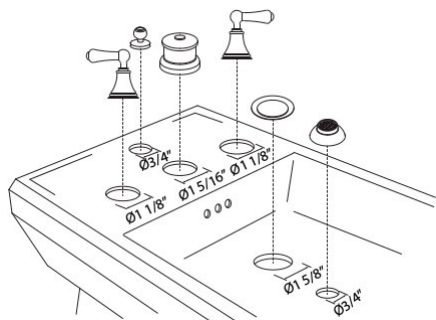

CARE & MAINTENANCE

TERMS

U.3970LS/LSP OR U.3971X Perrin & Rowe® Georgian Era™ 5-Hole Bidet Faucet

Suggested Retail Price

Handle	APC	PN	STN	EB	EG
LS	2,125	2,576	2,708	2,854	3,306
LSP	2,125	2,576	2,708	2,866	3,306
X	2,125	2,576	2,708	2,866	3,306