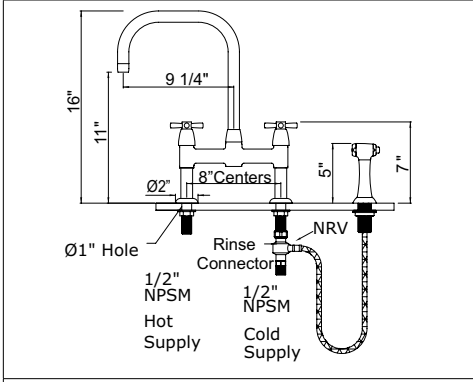

U.4279LS OR U.4278X Perrin & Rowe® Holborn™ U-Spout Bridge Kitchen Faucet With Sidespray

• 1.8 GPM
• Unions included

Suggested Retail Price

Handle	APC	PN	STN	EB	EG	ULB
LS	2,185	2,405	2,732	3,103	3,103	3,103
X	2,185	2,405	2,732	3,103	3,103	3,103