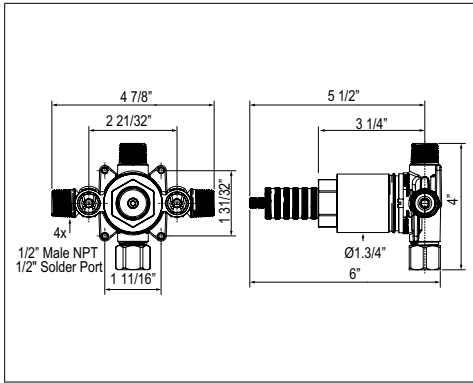

RCT-1 1/2" Universal Pressure Balance Without Diverter

- Flow Rate:
  - Shower - 6 GPM at 60 PSI
  - 2 5/8" extension kit: R3-056: $73
- Temperature control only
- Recommended inlet connection: 1/2" NPT

Suggested Retail Price
N/A
203