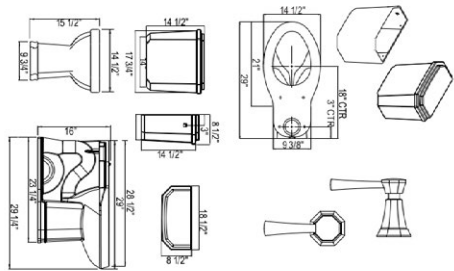

U.KIT115 Perrin & Rowe® Deco™ Elongated Close Coupled 1.28 GPF High Efficiency Water Closet/Toilet

Suggested Retail Price

APC	PN	STN
1,592	1,607	1,654

- Vitreous china, White only
- IAPMO certified
- Dimensions listed are +/- 1/4"
- Perrin & Rowe® badge on tank and pan
- Comes with U.2865WH Pan, U.2936WH Tank and U.6176 Metal Tank Lever

ROUGH

BATH FIXTURES