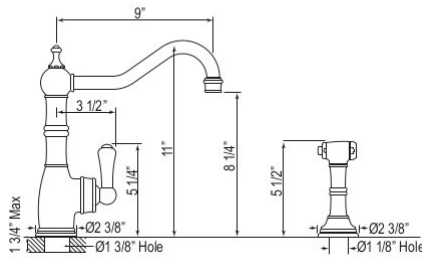

U.4746 Perrin & Rowe® Edwardian™ Single Handle Kitchen Faucet With Sidespray

Suggested Retail Price

Handle	APC	PN	STN	EB	EG	SEG	ULB
LS	1,626	1,788	2,030	2,030	2,273	2,264	2,294

- 1.8 GPM
- Requires 2 1/2" clearance from backsplash to center of faucet hole
- Matching bar/food prep faucet U.4743