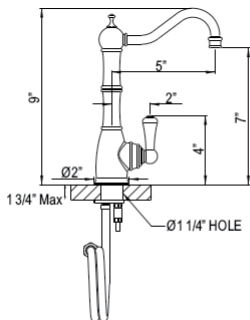

- Not suitable for R.O. systems or instant hot systems
- Filtered water .5 GPM at 45 PSI

Suggested Retail Price

Handle	APC	PN	STN	EB	EG	SEG	ULB
L	937	1,033	1,171	1,171	1,254	1,304	1,266