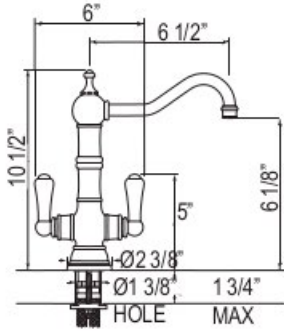

APC

PN

STN

EB

EG

SEG

ULB

U.4759 Perrin & Rowe® Edwardian™ Bar/Food Prep Faucet With Lever Handles

Suggested Retail Price

Handle	APC	PN	STN	EB	EG	SEG	ULB
LS	1,209	1,340	1,507	1,507	1,612	1,683	1,627

- 1.8 GPM
- Matching bar faucet for U.4766