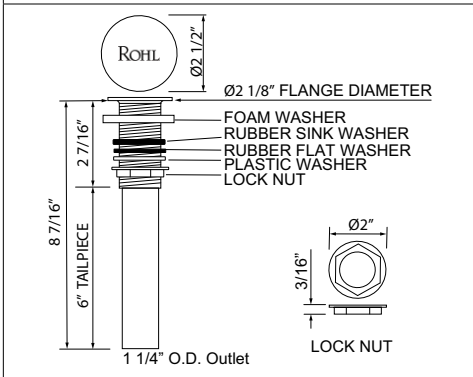

5445 Touch Seal Dome Drain With 6" Tailpiece for No-Overflow Sinks

Suggested Retail Price

APC	PN	STN	IB	EB	EG	TCB	ULB
277	277	277	686	539	686	539	277