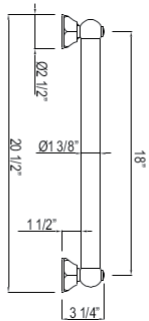

1277 18" Palladian® Decorative Grab Bar

Suggested Retail Price

APC	PN	STN	IB	SUB	TCB
933	1,027	1,217	1,266	1,217	1,324

- Grab Bar compliant with Americans with Disabilities Act of 1990 (ADA)