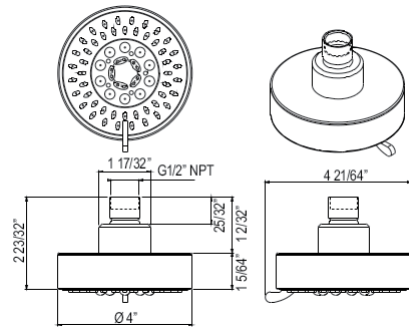

SOF134 4" Ecomodern 5-Function Showerhead

Suggested Retail Price

APC	PN	STN	IB
98	125	125	125

- Eco and environmentally friendly, restricted to 1.75 GPM flow rate