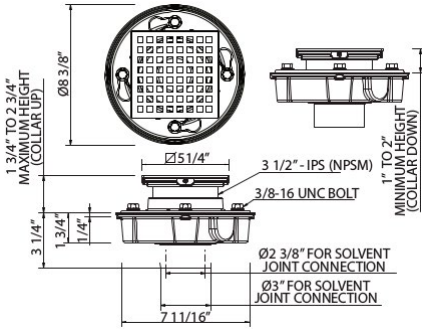

SDABS2/3-3143 ABS 2" X 3" Drain Kit With 3143 Matrix Decorative Cover

Suggested Retail Price

APC	PN	STN	IB	EB	MB	TCB
352	394	422	496	496	422	482

- Accommodates 41.8 GPM flow rate