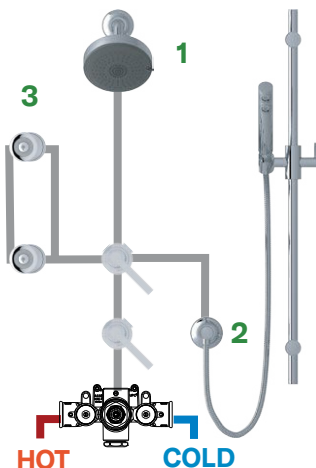

3/4" THERMOSTATIC ROUGH VALVE - 3 FUNCTIONS

1005N

CAL Green Compliant

- 12 GPM
- Temperature control only
- Recommended inlet connection: 3/4" NPT
- Extension kit included with valve
- Must add volume control R1040R
- Must add diverter R1062BO