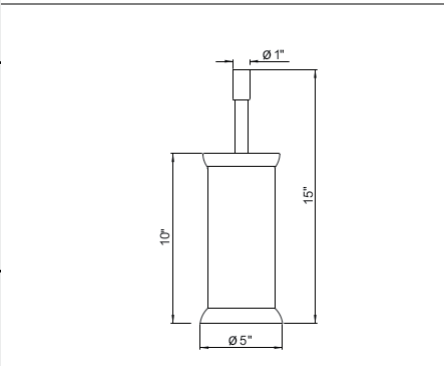

U.6437 Perrin & Rowe® Holborn™ Floor Standing Porcelain Toilet Brush Holder

Suggested Retail Price			
APC	PN	STN	EG
915	958	1,093	1,161