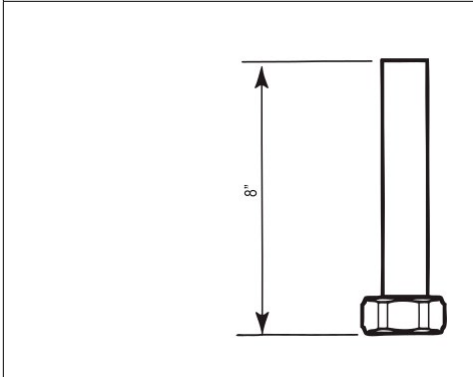

U.5394 Perrin & Rowe® 8" Therm Outlet Connector

Suggested Retail Price

APC	PN	STN	EB	EG
100	111	126	143	143

- For use with U.5783N riser diverters and U.5393 riser