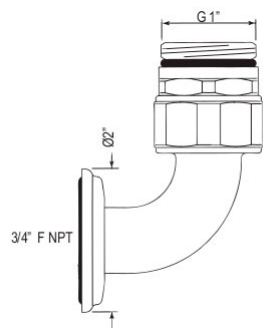

DECO

EDWARDIAN

GEORGIAN ERA

HOLBORN

HOXTON

ROUGH

BATH FIXTURES

SHOWER

CARE & MAINTENANCE

TERMS

U.6388 Perrin & Rowe® Pair Of Floor Pillar Legs Or Supply Unions

Suggested Retail Price

APC	PN	STN	EB	EG
2,483	2,732	3,104	3,527	3,320

- U.6399 3" extension unions available to lift height of tub filler

U.5751LS OR U.5752X Perrin & Rowe® Georgian Era™ Exposed Therm Valve With Volume And Temperature Control

Suggested Retail Price

Handle	APC	PN	STN	EB	EG
LS	3,361	3,698	4,202	4,773	4,773
X	3,361	3,698	4,202	4,773	4,773

- U.5398 secondary outlet adaptor required for bottom outlet tub spout connection
- Additional functions should go off top outlet with U.5397
- 14 GPM

U.5398 Perrin & Rowe® Bottom Return Elbow For Exposed Thermostatic Valves

Suggested Retail Price

APC	PN	STN	EB	EG
440	485	549	626	626

- To return valve into wall from bottom outlet on U.5550L, U.5552X, U.5751LS, and U.5752X exposed therm valves
- Must feed to volume control U.3240L, U.3241X, U.3744LSP or U.3755X

U.5397 Perrin & Rowe® Top Return Elbow For Exposed Thermostatic Valves

Suggested Retail Price

APC	PN	STN	EB	EG
435	479	545	618	582

- To return water back into wall from top of U.5550L, U.5552X, U.5751LS, or U.5752X exposed therm valves
- For concealed showerhead installations or to diverter for multi-function use (showerhead, bodysprays, handshowers)

U.6390 Perrin & Rowe® Return Elbow

Suggested Retail Price

APC	PN	STN	EB	EG
449	494	561	558	638

- To return valve into wall from top outlet on U.3530L, U.3531X, U.3018LSP, U.3018LS and U.3019X