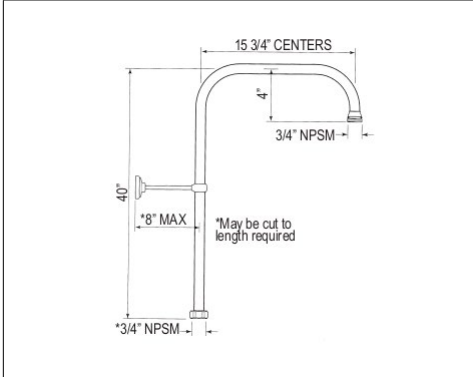

U.5391 Perrin & Rowe® 40" X 15" Rigid Riser Shower Outlet

Suggested Retail Price

APC	PN	STN	EB	EG
700	771	876	995	995

- May be cut to length required