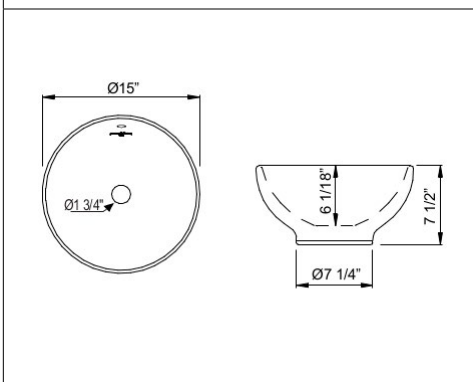

U.2512 Perrin & Rowe® Vessel Sink

- 15" round

Suggested Retail Price	
WH	
	811