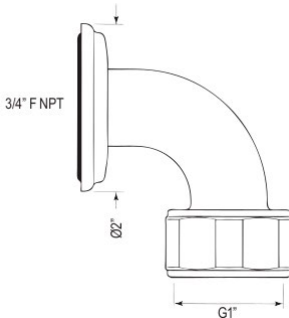

U.5397 Perrin & Rowe® Top Return Elbow For Exposed Thermostatic Valves

Suggested Retail Price

APC	PN	STN	EB	EG
435	479	545	618	582

- To return water back into wall from top of U.5550L, U.5552X, U.5751LS, or U.5752X exposed therm valves
- For concealed showerhead installations or to diverter for multi-function use (showerhead, bodysprays, handshowers)