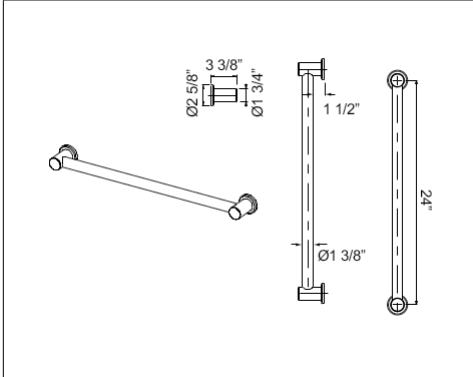

1266 24" Decorative Grab Bar

Suggested Retail Price

APC	PN	STN	IB	MB	TCB
597	657	780	848	819	780

- Grab Bar compliant with Americans with Disabilities Act of 1990 (ADA)