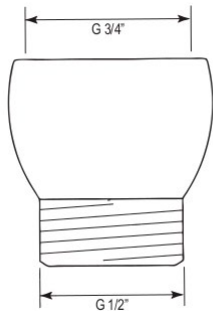

U.5399 Perrin & Rowe® 3/4" F X 1/2" M Adaptor

Suggested Retail Price

APC	PN	STN	EB	EG	TCB	ULB
60	67	73	73	77	90	78

- To connect hose to outlet of exposed tub filler or exposed thermostatic valve
- To reduce 3/4" outlet shower arm to 1/2"

V00275 Finished Vacuum Breaker

Suggested Retail Price

APC	PN	STN	IB	EG	TCB	ULB
45	54	59	64	212	59	59

KIT0290 1/2" Brass Housing And Check Valve For Shower Outlets

Suggested Retail Price

APC	PN	STN	IB	MB	TCB	ULB
21	21	27	28	30	27	27

1100/8E Single-Function Anti-Calcium Handshower

Suggested Retail Price

APC	PN	STN	TCB	IB
213	213	273	273	282

- Flow rate 1.8 GPM

1101/8E Single-Function Anti-Calcium Handshower

Suggested Retail Price

APC	PN	STN	TCB	IB	SUB	ULB	MB
213	213	273	273	282	273	273	282

- Flow rate 1.8 GPM