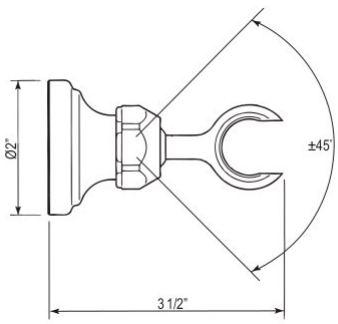

U.5544 Perrin & Rowe® Handshower Parking Bracket

Suggested Retail Price

APC	PN	STN	EB	EG
312	343	390	443	443

- Use with Perrin & Rowe hoses only