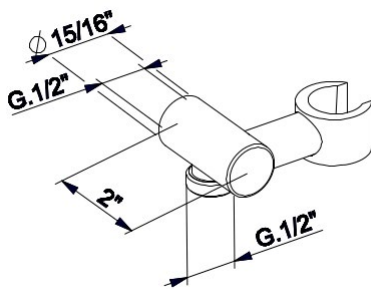

V00222 Baltera Handshower Shower Outlet

Suggested Retail Price

APC	PN	STN	SG	TCB
69	87	115	134	134

1630 Handshower Holder With Outlet For Shower Arm Connection

Suggested Retail Price

APC	PN	STN	IB	MB	TCB	ULB
138	138	178	186	186	178	178