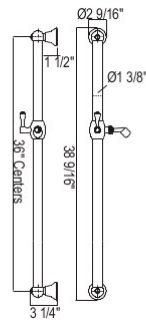

1270 36" Decorative Grab Bar With Lever Handle Slider

Suggested Retail Price

APC	PN	STN	IB	TCB
866	866	1,116	1,164	1,116

- Grab Bar compliant with Americans with Disabilities Act of 1990 (ADA)