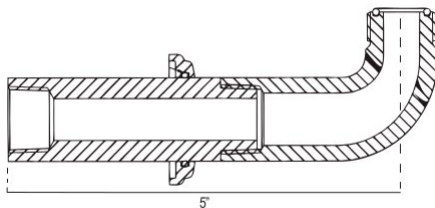

U.6389 Perrin & Rowe® Pair Of Extended Wall Unions

- U.6399 3" extension unions available to lift height of tub filler

Suggested Retail Price

APC	PN	STN	EB	EG
835	921	1,042	1,042	1,113

DECO

EDWARDIAN

GEORGIAN ERA