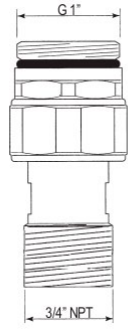

U.5396 Perrin & Rowe® Concealed Secondary Outlet And Connector

Suggested Retail Price

APC	PN	STN	EB	EG
				N/A
				153

- For use with U.5585B0 thermostatic valves
- Order U.3064LS or U.3065X volume control trim and tub spout to complete

U.5783N Perrin & Rowe® Georgian Era™ Riser Diverter With Handshower, Hose, And Parking Bracket

Suggested Retail Price

APC	PN	STN	EB	EG
1,679	1,848	2,099	2,385	2,385

- For use with exposed thermostatic valve, outlet and riser
- Flow rate 1.8 GPM

U.5381 Perrin & Rowe® 63" X 15" Rigid Riser Shower Outlet

Suggested Retail Price

APC	PN	STN	EB	EG
958	1,054	1,198	1,198	1,361

- May be cut to length required
- Includes U.5390 connector to top outlet on U.3530L or U.3531X, U.3018LSP and U.3019X exposed tub fillers

U.5391 Perrin & Rowe® 40" X 15" Rigid Riser Shower Outlet

Suggested Retail Price

APC	PN	STN	EB	EG
700	771	876	995	995

- May be cut to length required

U.5393 Perrin & Rowe® 31" X 15" Rigid Riser Shower Outlet

Suggested Retail Price

APC	PN	STN	EB	EG
617	679	771	876	876

- For use with U.5783N riser diverters and outlet connector U.5394
- No compression connection included
- May be cut to length required