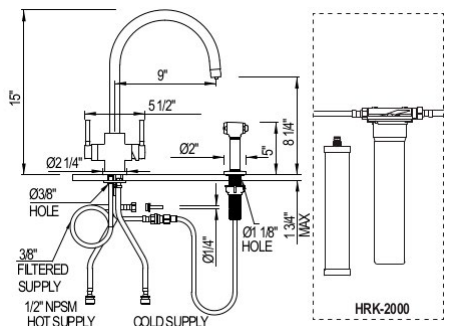

U.KIT12931 Perrin & Rowe® Holborn™ Filtration Kit 2-Lever Kitchen Faucet With Sidespray

- Filtered water .5 GPM, hot and cold water 1.5 GPM at 45 PSI
- Kit includes:
  - U.12931LS
  - HRK-2000

Suggested Retail Price

Handle	APC	PN	STN	EB
LS	2,349	2,523	2,782	3,076