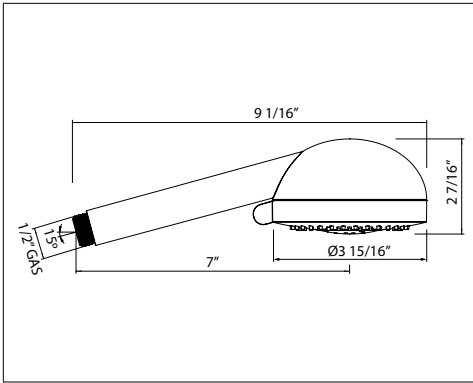

B00188 Rovato 3-Function Handshower

- Flow rate 1.8 GPM

Suggested Retail Price

APC	PN	STN	SG
109	149	189	189