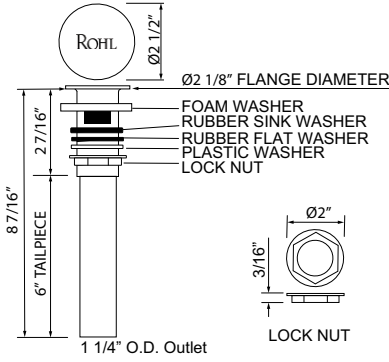

5447 Slotted Touch Seal Dome Drain With 6" Tailpiece for Overflow Sinks

Suggested Retail Price

APC	PN	STN	IB	EB	EG	MB	TCB	ULB
277	277	277	686	539	686	277	539	277