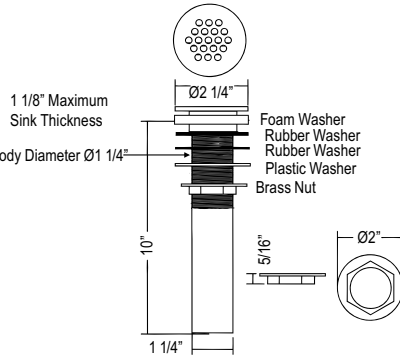

6442 Non Slotted Grid Drain for No-Overflow Sinks

Suggested Retail Price

APC	PN	STN	IB	EB	EG	FB	SG	TCB	ULB
249	249	249	526	426	526	729	649	426	249