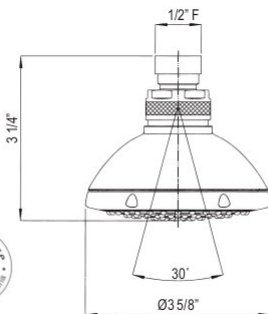

- Flow rate 1.8 GPM

Suggested Retail Price

APC	PN	STN	IB	MB	TCB
181	249	349	418	349	349