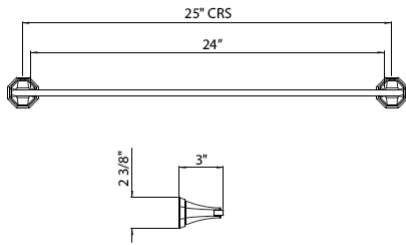

DECO

EDWARDIAN

GEORGIAN ERA

HOLBORN

HOXTON

ROUGHES

BATH FIXTURES

SHOWER

CARE & MAINTENANCE

TERMS

U.6141 Perrin & Rowe® Deco™ Wall Mount 24" Single Towel Bar

Suggested Retail Price

APC	PN	STN	EG
492	517	590	665

• Cannot be cut