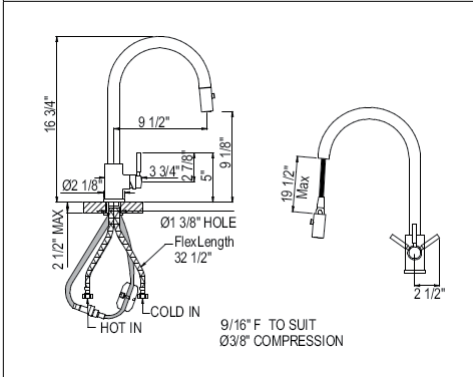

U.4044 Perrin & Rowe® Holborn™ Pull-Down Kitchen Faucet

• 1.75 GPM

Suggested Retail Price

Handle	APC	PN	STN	EB	EG	SEG	ULB
L	1,118	1,231	1,398	1,589	1,589	1,677	1,589