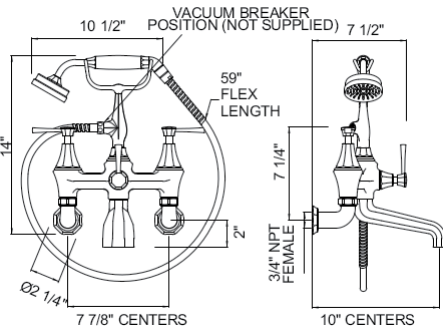

U.3110LS OR U.3111X Perrin & Rowe® Deco™ Exposed Wall Mount Tub Filler With Handshower

Suggested Retail Price

Handle	APC	PN	STN	EG
LS	3,662	3,996	4,506	5,105
X	3,662	3,996	4,506	5,105

- Vacuum breaker not included; order V00275 if required
- 19 GPM at 40 PSI flow rate
- Kit includes:
  - U.3132LS or U.3133X Tub Filler
  - U.5180 Handshower/cradle
  - U.6181 Wall Unions