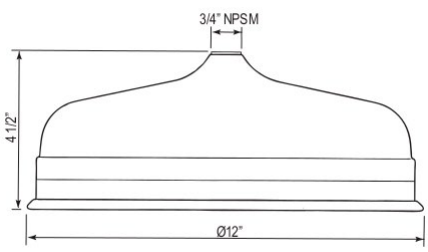

U.5204 12" Perrin & Rowe® Rain Showerhead

Suggested Retail Price

APC	PN	STN	EB	EG
1,010	1,111	1,263	1,435	1,435

- Flow rate 1.8 GPM
- 3/4" NPSM connection