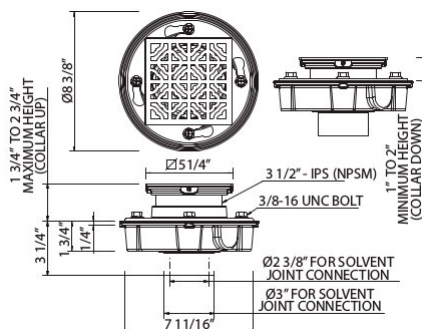

SDABS2/3-3146 ABS 2" X 3" Drain Kit With 3146 Petal Decorative Cover

Suggested Retail Price

APC	PN	STN	IB	EB	MB	TCB
384	409	442	533	533	442	518

- Accommodates 41.8 GPM flow rate