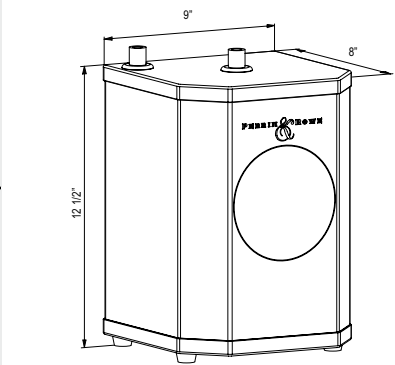

U.1998 High Performance Hot Water Tank

- 3-Year limited warranty
- Not compatible with ISE type dispensers

Suggested Retail Price	
	N/A
	861