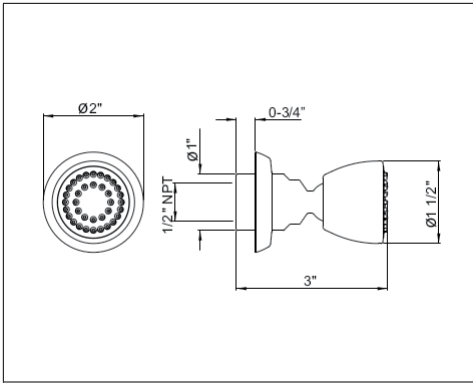

U.5870 Perrin & Rowe® Holborn™ Single-Function Body Spray

- Flow rate 1.0 GPM at 45 PSI

Suggested Retail Price

APC	PN	STN	EG
312	343	390	396