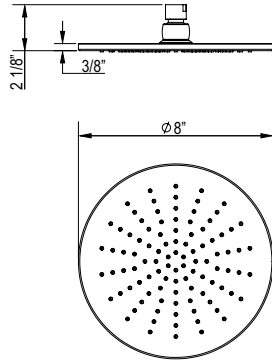

Suggested Retail Price					
MB	FB	GM	SG	STB	ULB
864	864	934	1,643	934	934

- Flow rate 1.8 GPM