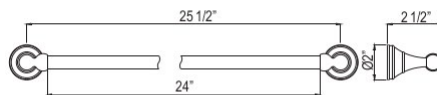

- Length can be cut down

U.6641 Perrin & Rowe® Georgian Era™ Wall Mount 25 1/2" Single Towel Bar

Suggested Retail Price

APC	PN	STN	EB	EG
325	355	403	403	432

- Length can be cut down

U.6642 Perrin & Rowe® Georgian Era™ Wall Mount 31 1/2" Single Towel Bar