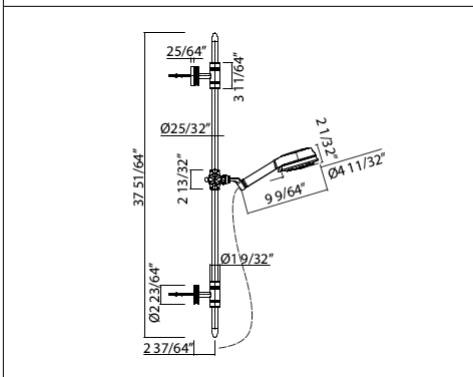

D19000/3 Baltera Multi-Function Handshower Set

Suggested Retail Price

APC	PN	STN	TCB
817	1,077	1,335	1,573

- Kit includes:
  - D19000: Shower bar
  - B0314: 3-function handshower
  - A40/1: Flexible 59" metal hose
- Wall outlet for hose and handshower required, order V00222