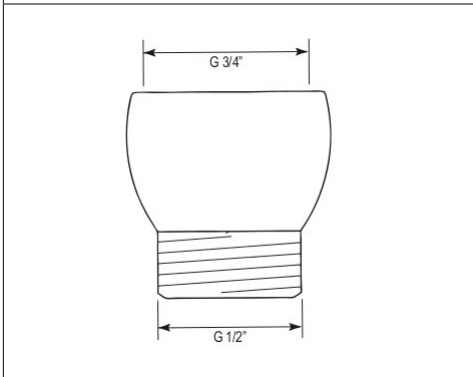

U.5399 Perrin & Rowe® 3/4" F X 1/2" M Adaptor

Suggested Retail Price

APC	PN	STN	EB	EG
60	67	73	73	77

- To connect hose to outlet of exposed tub filler or exposed thermostatic valve
- To reduce 3/4" outlet shower arm to 1/2"