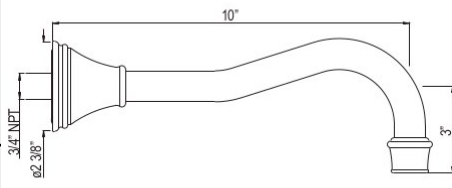

Suggested Retail Price

Handle	APC	PN	STN	EB	EG
LS	1,173	1,313	1,486	1,486	1,560
LSP	1,173	1,313	1,486	1,486	1,666
X	1,173	1,313	1,486	1,486	1,560

U.3787 Perrin & Rowe® Georgian Era™ Wall Mount Column Tub Spout