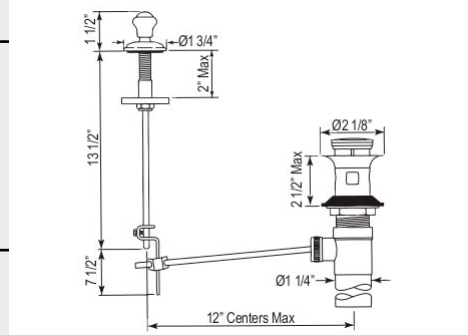

U.6702 Perrin & Rowe® Remote Pop-Up Set

Suggested Retail Price

APC	PN	STN	EG
275	300	340	365

- For use with U.3790L and U.3791X wall mount lavatory faucets