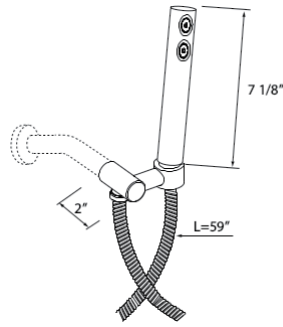

1630KIT2 Handshower, Hose And Handshower Holder Retrofit Set

- Kit includes:
  - 1630: Pivoting handshower holder
  - 16295: 59" flexible metal hose
  - 1670/8: Single-function handshower
- Flow rate 1.8 GPM

Suggested Retail Price

APC	PN	STN
266	266	434