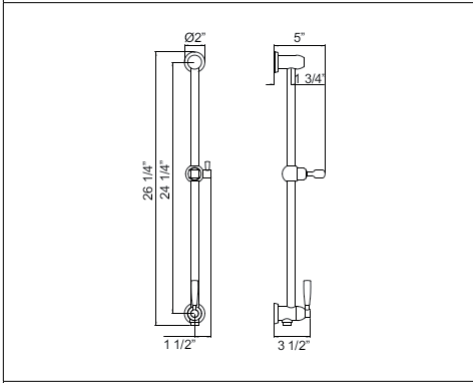

- Use with Perrin & Rowe hoses only
- Includes both porcelain and metal lever inserts

1650 Modern Slide Bar

Suggested Retail Price

APC	PN	STN	IB	MB	SUB	TCB	ULB
331	331	438	485	485	438	438	438

- Length cannot be cut down