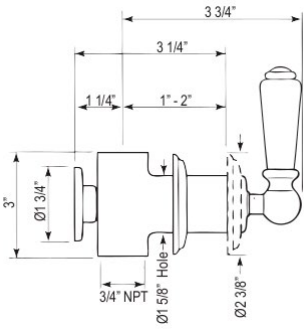

CARE & MAINTENANCE

TERMS

U.3230L OR U.3231X Perrin & Rowe® Edwardian™ 3/4" Hot And Cold Rough Valves With Trims

Suggested Retail Price

Handle	APC	PN	STN	EB	EG
L	902	993	1,128	1,282	1,282
X	902	993	1,128	1,282	1,282