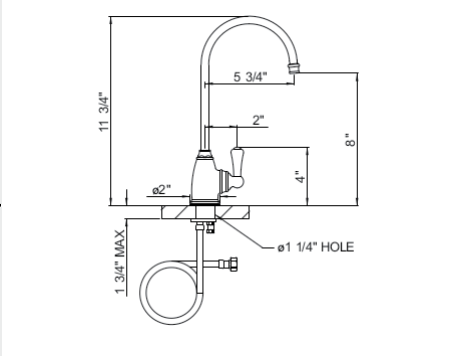

U.1625 Perrin & Rowe® Georgian Era™ C-Spout Filter Faucet

Suggested Retail Price

Handle	APC	PN	STN	EB	EG	SEG	ULB
L	793	836	991	991	1,109	1,104	1,109

- Not suitable for R.O. systems or instant hot systems
- Filtered water .5 GPM at 45 PSI