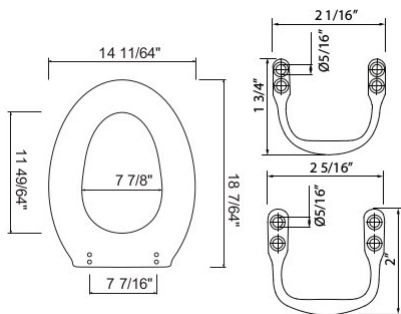

RS2872KIT1 Elongated Gloss White Easy Close Toilet Seat With Installed Sanitary Handles

Suggested Retail Price

APC	PN	STN	IB	EB	TCB
670	749	806	1,130	1,006	1,034

- Kit includes:
  - RS2870 Toilet seat
  - 4021 Handles