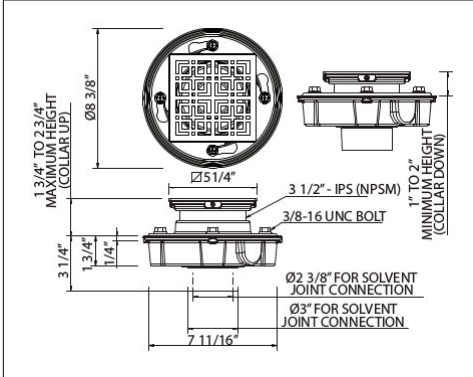

SDPVC2/3-3142 PVC 2" X 3" Drain Kit With 3142 Weave Decorative Cover

Suggested Retail Price

APC	PN	STN	IB	EB	TCB
369	394	427	518	518	503

- Accommodates 41.95 GPM flow rate