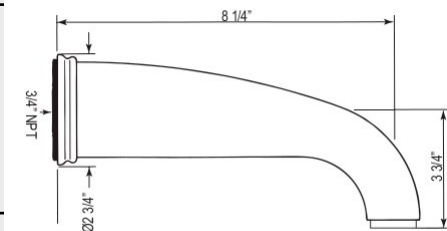

Suggested Retail Price

Handle	APC	PN	STN	EB	EG
L	2,883	3,172	3,604	4,094	4,094
X	2,883	3,172	3,604	4,094	4,094

- Includes both porcelain and metal lever inserts for U.3248L
- 16-20 GPM

U.3805 Perrin & Rowe® Edwardian™ 8 1/4" Wall Mount Bathtub Spout