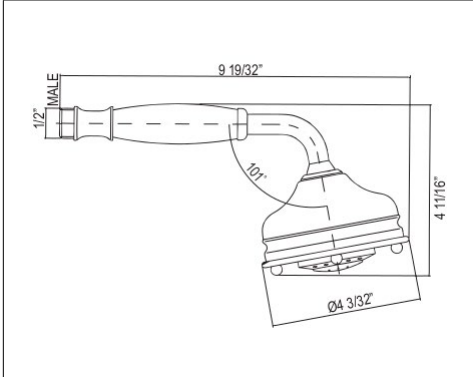

1150/8 Classic 3-Function Handshower

- Flow rate 1.8 GPM
- White resin handshower handle

Suggested Retail Price

APC	PN	STN	IB	TCB
392	392	526	544	526