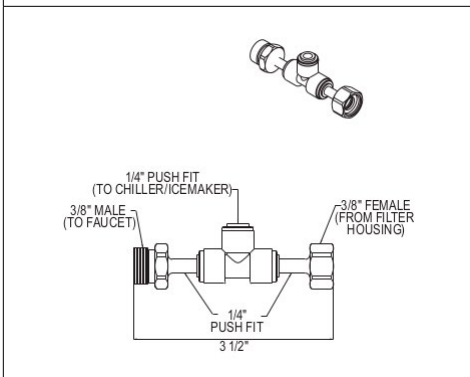

- Does not come with faucet
- For replacement filter, order HRF-1000

U.1810 Perrin & Rowe® Inline Ice Maker T-Connector

Suggested Retail Price	
	N/A
	147

- For use with HRK-2000: \$620

U.1323 Perrin & Rowe® Edwardian™ Column Spout Hot Water Faucet