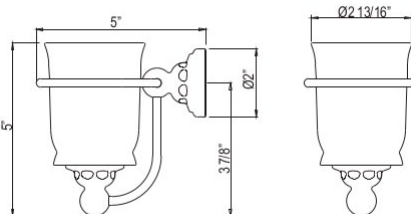

DECO

EDWARDIAN

GEORGIAN ERA

HOLBORN

HOXTON

ROUGH

BATH FIXTURES

SHOWER

CARE & MAINTENANCE

TERMS

U.6918 Perrin & Rowe® Edwardian™ Wall Mount Shaving Mirror

Suggested Retail Price

APC	PN	STN	EB	EG
864	947	1,079	1,079	1,153

- 3x magnification on magnified side of mirror

U.6921 Perrin & Rowe® Edwardian™ Wall Mount Single Robe Hook

Suggested Retail Price

APC	PN	STN	EB	EG	ULB
119	132	152	152	162	162

U.6922 Perrin & Rowe® Edwardian™ Wall Mount Double Robe Hook

Suggested Retail Price

APC	PN	STN	EB	EG
146	163	178	178	194

U.6923 Perrin & Rowe® Edwardian™ Wall Mount Triple Robe Hook

Suggested Retail Price

APC	PN	STN	EB	EG
163	176	199	199	215

U.6925 Perrin & Rowe® Edwardian™ Porcelain Wall Mount Single Tumbler Holder

Suggested Retail Price

APC	PN	STN	EB	EG
247	272	308	308	329

- Replacement tumbler available, order 9.30925FT: $66