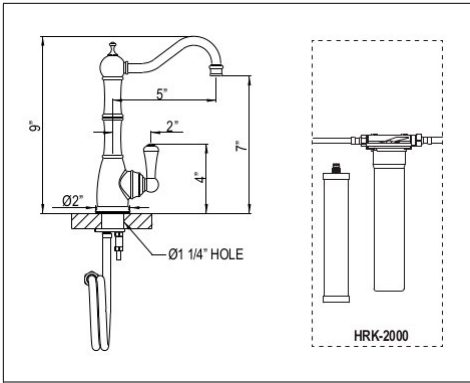

U.KIT1621 Perrin & Rowe® Edwardian™ Filtration Kit Column Spout Faucet

	Suggested Retail Price							
Handle	APC	PN	STN	EB	EG	SEG	ULB	
L	1,557	1,653	1,791	1,791	1,874	1,924	1,886	

- Filtered water .5 GPM at 45 PSI
- Kit includes:
  - U.1621L
  - HRK-2000