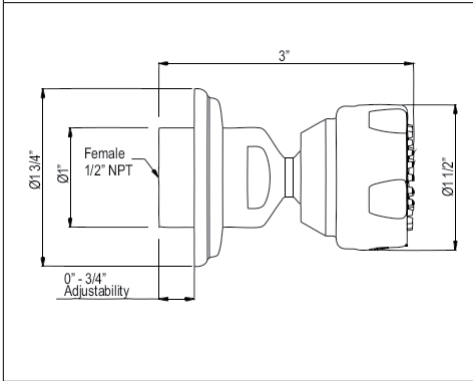

U.5570 Perrin & Rowe® Single-Function Body Spray

Suggested Retail Price

APC	PN	STN	EB	EG	ULB
319	351	398	453	453	453

- Flow rate 1.0 GPM