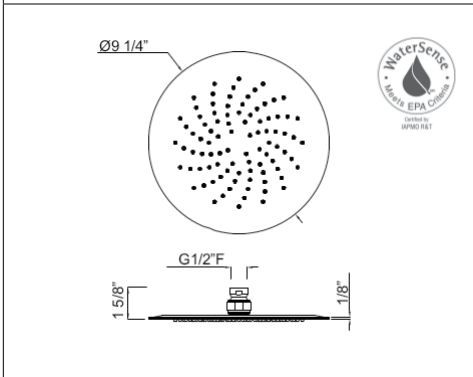

SLM02 9 1/2" Slim Ultra Thin Round Rain Showerhead

- Flow rate 1.8 GPM
- Optional false ceiling installation kit available, order KIT00006NPT: $160

Suggested Retail Price			
APC	PN	STN	MB
622	998	770	915