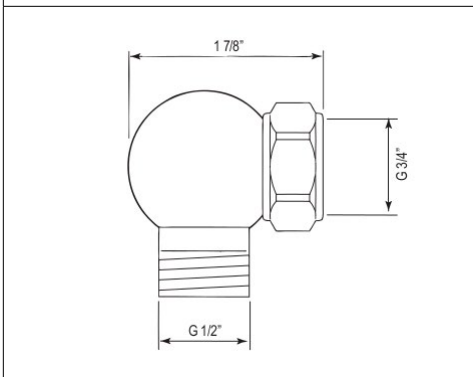

U.5389 Perrin & Rowe® Swivel Outlet And Connector For Exposed Shower Valves

Suggested Retail Price

APC	PN	STN	EB	EG
119	133	149	169	169

- Use 3/4" x 3/4" adaptor U.5390* on valve outlet for proper installation