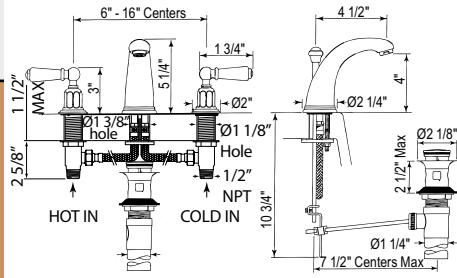

TERMS

U.3760L OR U.3761X Perrin & Rowe® Edwardian™ High Neck Widespread Lavatory Faucet

Suggested Retail Price

Handle	APC	PN	STN	EB	EG
L	870	957	1,090	1,235	1,235
X	870	957	1,090	1,235	1,235

- 1.2 GPM
- Includes both porcelain and metal lever inserts for U.3760L