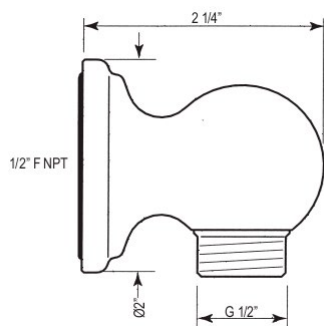

U.5546 Perrin & Rowe® Shower Outlet For Handshower

Suggested Retail Price

APC	PN	STN	EB	EG	ULB
195	216	244	278	278	278