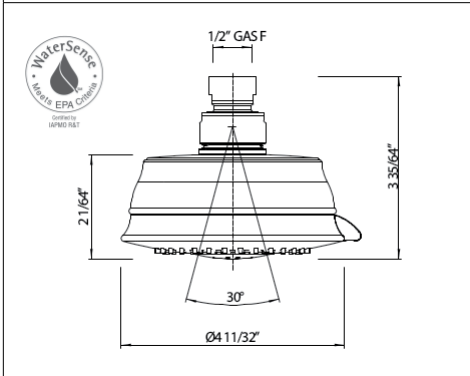

WI0197 4 1/2" Baltera 3-Function Showerhead

• Flow rate 1.8 GPM

Suggested Retail Price

APC	PN	STN	MB	TCB
172	224	298	298	343