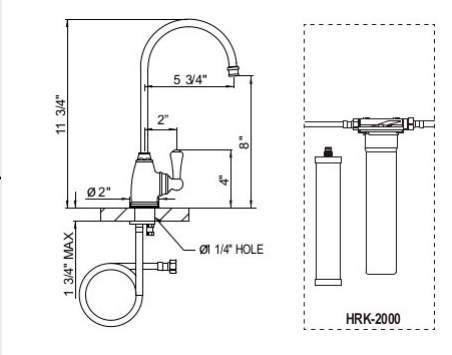

U.KIT1625 Perrin & Rowe® Georgian Era™ Filtration Kit C-Spout Faucet

Suggested Retail Price

Handle	APC	PN	STN	EB	EG	SEG	ULB
L	1,413	1,456	1,611	1,611	1,729	1,724	1,729

- Filtered water .5 GPM at 45 PSI
- Kit includes:
  - U.1625L
  - HRK-2000