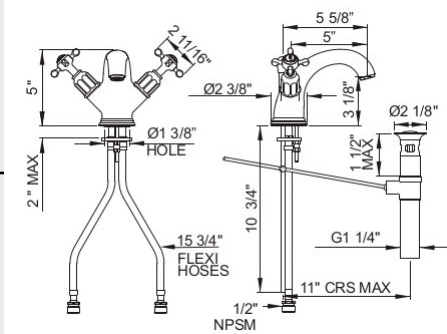

U.3626X Perrin & Rowe® Edwardian™ Dual Handle Lavatory Faucet

Suggested Retail Price

Handle	APC	PN	STN	EB	EG
X	864	951	1,116	1,228	1,228

- 1.2 GPM