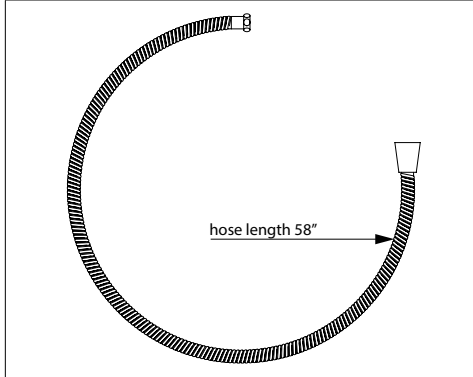

Suggested Retail Price

APC	PN	STN	EG
729	764	873	926

9.28385 58" Flexible Shower Hose

Suggested Retail Price

APC	PN
114	126

DECO

EDWARDIAN

GEORGIAN ERA