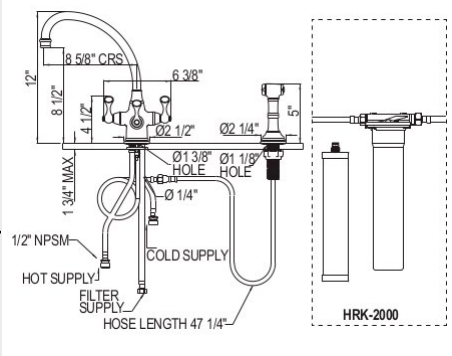

Handle	APC	PN	STN	EB	EG	SEG	ULB
LS	1,776	1,917	2,128	2,128	2,276	2,473	2,298

- Filtered water .5 GPM, hot and cold water 1.5 GPM at 45 PSI

2020 UPDATES

INDEX

ARMSTRONG

EDWARDIAN

GEORGIAN ERA

HOLBORN