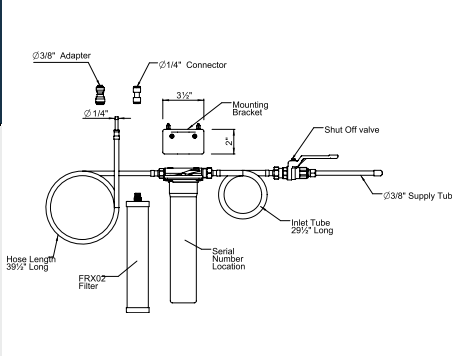

HRK-2000 Arolla™ Inline Filter System Complete With Cartridge

Suggested Retail Price

N/A
620

- Does not come with faucet
- For replacement filter, order HRF-1000