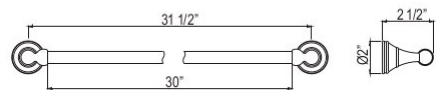

- Length can be cut down

U.6641 Perrin & Rowe® Georgian Era™ Wall Mount 25 1/2" Single Towel Bar

Suggested Retail Price

APC	PN	STN	EB	EG
325	355	403	403	432

- Length can be cut down

U.6642 Perrin & Rowe® Georgian Era™ Wall Mount 31 1/2" Single Towel Bar