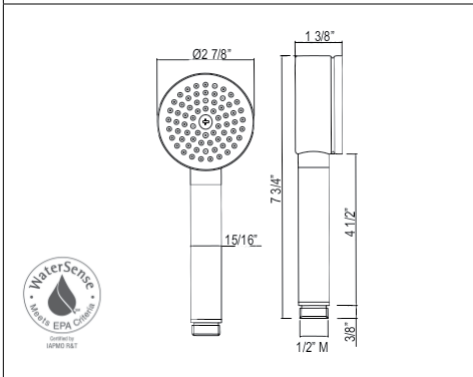

1130E Single-Function Anti-Calcium Handshower

- Flow rate 1.8 GPM

Suggested Retail Price

APC	PN	STN	IB	SUB	TCB
235	235	299	314	299	299