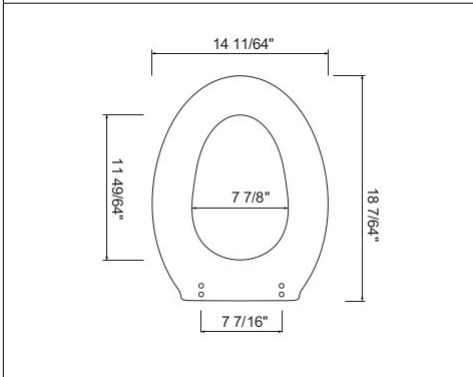

Suggested Retail Price

APC	PN	STN	IB	EB	TCB
739	814	895	895	938	860

- Quiet, easy close hinge and bumpers to stabilize the seat

RS2872 Elongated Gloss White Wooden Easy Close Decorative Toilet Seat

Suggested Retail Price