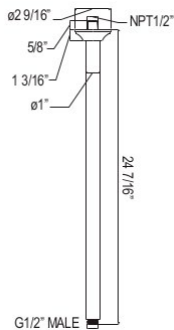

1505/24 24 7/16" Traditional Ceiling Mount Shower Arm

Suggested Retail Price

APC	PN	STN	IB	TCB	ULB
210	210	284	320	284	284

- Length cannot be cut down
- Modern style round escutcheon available, order ROGSCO14

SHOWER

CARE & MAINTENANCE