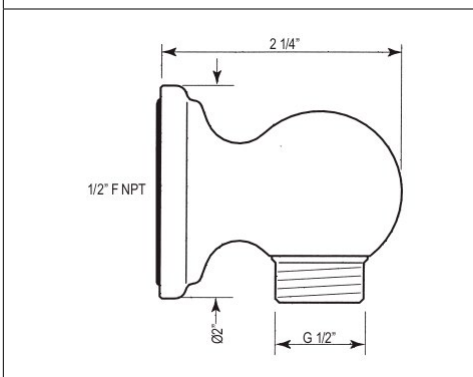

U.5546 Perrin & Rowe® Shower Outlet For Handshower

Suggested Retail Price

APC	PN	STN	EB	EG	ULB
195	216	244	278	278	278