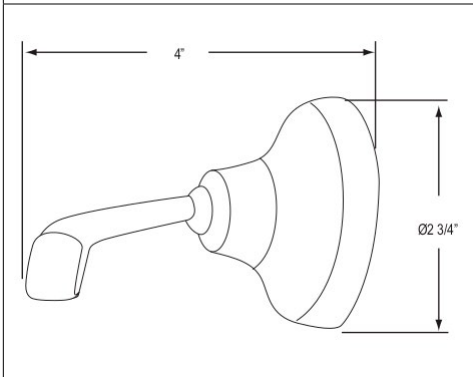

C494 Wall Mount Handshower Holder

Suggested Retail Price

APC	PN	STN	TCB
93	121	161	161

- Not recommended for use with 1150/8 or 1151/8 handshowers