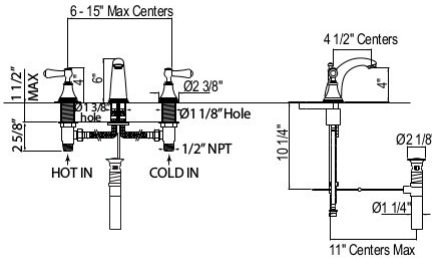

- 16-20 GPM
- Separate rough available, order R1040R Counterclockwise opening for hot (order two counterclockwise for use with cross handles) and order one R1041R for cold
- Rough valve sold separately
 - Order R1040R 3/4" volume control rough valve: \$160
 - Order R1041R 3/4" volume control rough valve: \$160