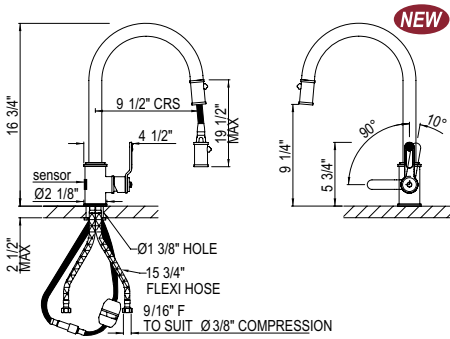

U.4534 Perrin & Rowe® Armstrong™ Pull-Down Touchless Faucet

- 1.8 GPM
- Requires 2 1/2" clearance from backsplash to center of faucet hole
- Dual spray with lock in modes
- For AC Plug-in Adapter Kit call customer care for pricing
- Matching prep faucet U.4543 and U.4513

Suggested Retail Price

	APC	PN	STN	SEG
HT	1,198	1,398	1,448	1,647