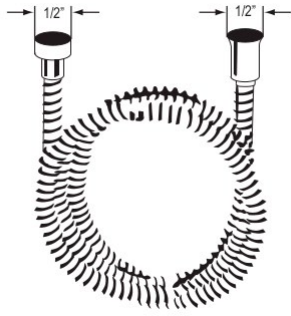

16295 59" Metal Shower Hose Assembly