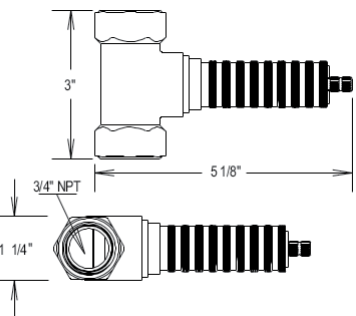

R1040R Universal 3/4" Counterclockwise Volume Control Rough Valve

- Includes 2 5/8" extension kit. Extension may be cut to length required.
- Must order trim to complete
- 12-14 GPM

Suggested Retail Price	N/A
	160