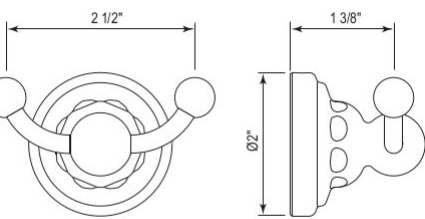

U.6921 Perrin & Rowe® Edwardian™ Wall Mount Single Robe Hook

Suggested Retail Price

APC	PN	STN	EB	EG	ULB
119	132	152	152	162	162

U.6922 Perrin & Rowe® Edwardian™ Wall Mount Double Robe Hook

Suggested Retail Price

APC	PN	STN	EB	EG
146	163	178	178	194