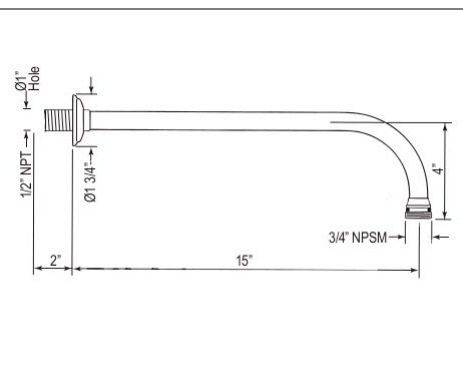

U.5384 Perrin & Rowe® 15" Reach Wall Mount Shower Arm

Suggested Retail Price

APC	PN	STN	EB	EG
361	398	451	513	513

- To install 1/2" inlet showerheads, use adaptor U.5399