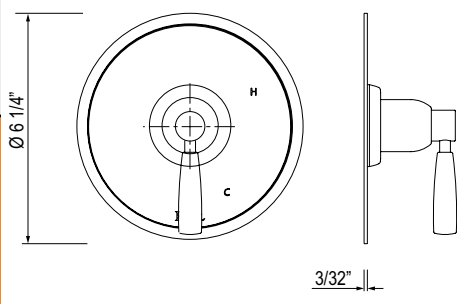

U.5335 Perrin & Rowe® Holborn™ 1/2" Pressure Balance Trim Without Diverter

Suggested Retail Price

Handle	APC	PN	STN	EG
LS	377	412	470	578
X	377	412	470	578

- Rough valve sold separately
  - Order RCT-1 1/2" pressure balance rough valve: $203