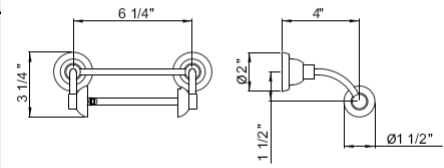

DECO
EDWARDIAN
GEORGIAN ERA
HOLBORN
HOXTON
ROUGH
BATH FIXTURES
SHOWER
CARE & MAINTENANCE
TERMS

U.6448 Perrin & Rowe® Holborn™ Wall Mount Pivot Bar Toilet Roll Holder

- Accommodates oversized TP rolls

Suggested Retail Price			
APC	PN	STN	EG
325	332	375	413