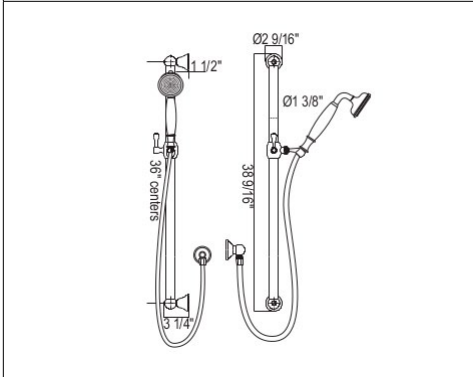

1272E 36" Decorative Grab Bar Set With Single-Function Anti-Calcium Handshower/Hose/Outlet

Suggested Retail Price

APC	PN	STN	IB	TCB
1,229	1,229	1,667	1,752	1,667

- Grab Bar compliant with Americans with Disabilities Act of 1990 (ADA)