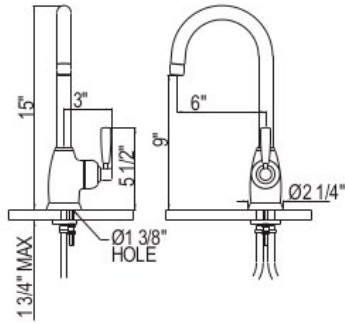

EB

EG

SEG

ULB

U.4842 Perrin & Rowe® Holborn™ Bar/Food Prep Faucet With “C” Spout

- Bar/food prep faucet to U.4846LS
- 1.5 GPM
- Requires 2 1/2" clearance from backsplash

Suggested Retail Price			
Handle	APC	PN	STN
LS	959	1,055	1,199