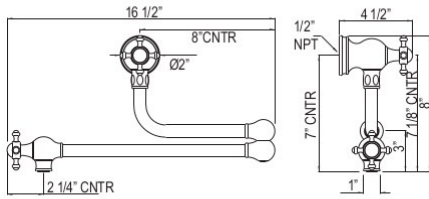

SEG

ULB

U.4799LS OR U.4798X Perrin & Rowe® Wall Mount Swing Arm Pot Filler

Suggested Retail Price

Handle	APC	PN	STN	EB	EG	SEG	ULB
LS	1,522	1,674	1,899	1,899	2,030	2,119	2,030
X	1,522	1,674	1,899	1,899	2,030	2,119	2,030