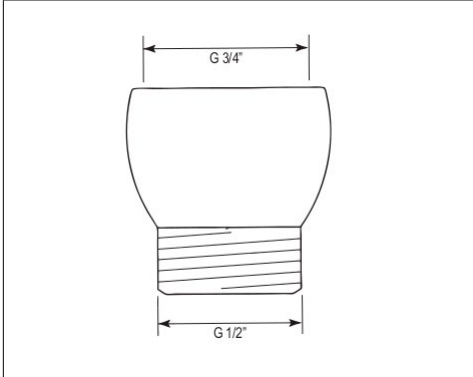

U.5399 Perrin & Rowe® 3/4" F X 1/2" M Adaptor

Suggested Retail Price

APC	PN	STN	EB	EG
60	67	73	73	77

- To connect hose to outlet of exposed tub filler or exposed thermostatic valve
- To reduce 3/4" outlet shower arm to 1/2"