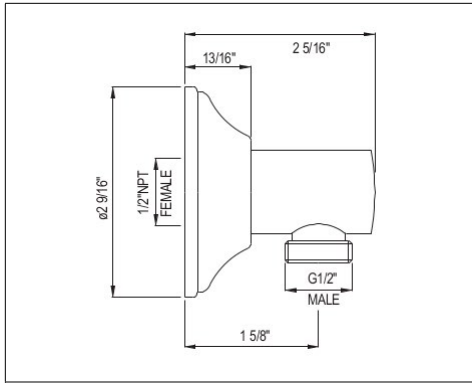

1690 Handshower Shower Outlet

- Modern style escutcheon available, order ROGSCO14

Suggested Retail Price

APC	PN	STN	IB	MB	SUB	ULB
90	90	119	114	121	112	119