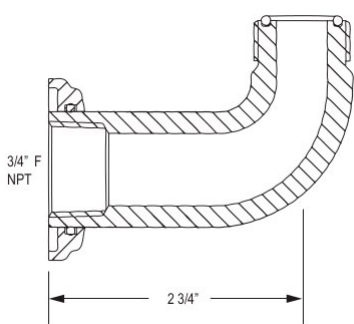

U.6381 Perrin & Rowe® Pair Of Wall Unions

Suggested Retail Price

APC	PN	STN	EB	EG
583	640	727	727	777

- U.6399 3" extension unions available to lift height of tub filler