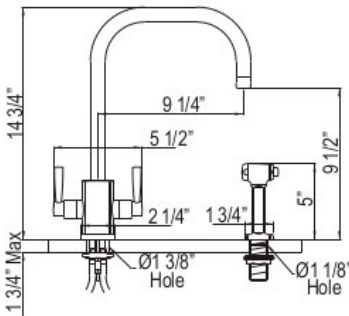

U.4310 Perrin & Rowe® Holborn™ U-Spout 2-Handle Kitchen Faucet With Square Body And Sidespray

- 1.8 GPM

Suggested Retail Price					
Handle	APC	PN	STN	EB	SEG
LS	1,369	1,507	1,712	1,945	2,402