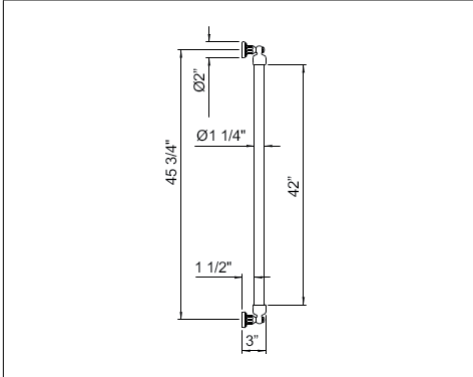

U.6915 45 3/4" Perrin & Rowe® Decorative Grab Bar

Suggested Retail Price

APC	PN	STN	EG
787	866	944	1,009

- Grab Bar compliant with Americans with Disabilities Act of 1990 (ADA)