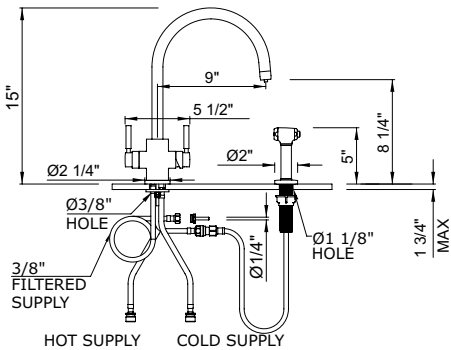

U.12931 Perrin & Rowe® Holborn™ Filtration 2-Lever Kitchen Faucet With Sidespray

- Filtered water .5 GPM, hot and cold water 1.5 GPM at 45 PSI

Suggested Retail Price

Handle	APC	PN	STN	EB
LS	1,729	1,903	2,162	2,456