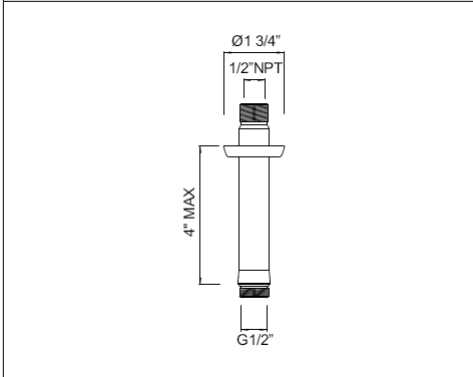

U.5888 Perrin & Rowe® Holborn™ 4" Ceiling Mount Shower Arm

- Use U.5379 3/4" x 1/2" F adaptor to use 3/4" showerhead assembly

Suggested Retail Price

APC	PN	STN	EG
161	177	201	228