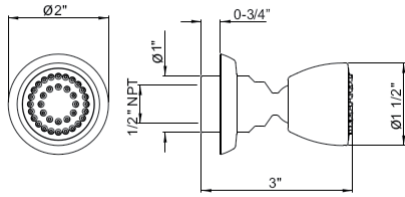

DECO

EDWARDIAN

GEORGIAN ERA

HOLBORN

HOXTON

ROUGH S

BATH FIXTURES

SHOWER

CARE & MAINTENANCE

TERMS

U.5870 Perrin & Rowe® Holborn™ Single-Function Body Spray