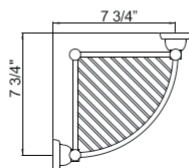

Suggested Retail Price

APC	PN	STN	EG
447	448	502	567