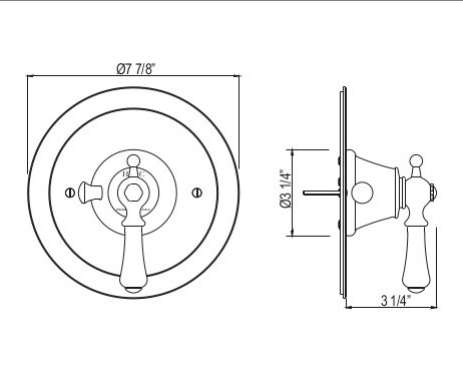

U.5785LS OR U.5786X Perrin & Rowe® Georgian Era™ 3/4" Round Thermostatic Trim Without Volume Control

Suggested Retail Price

Handle	APC	PN	STN	EB	EG
LS	1,086	1,195	1,357	1,542	1,542
X	1,086	1,195	1,357	1,542	1,542

- Rough valve sold separately
  — Order 1005N 3/4" thermostatic rough valve: $369
  — Order U.5585B0 3/4" thermostatic rough valve: $1,464