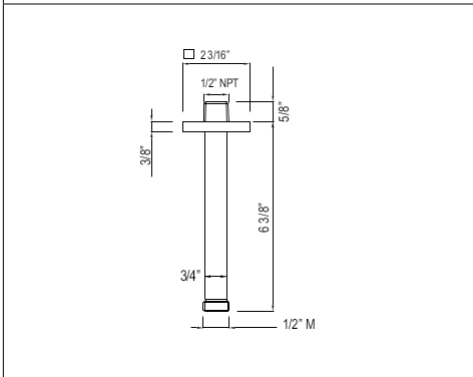

1510/6 6 3/8" Modern Square Ceiling Mount Shower Arm

Suggested Retail Price

APC	PN	STN
373	373	485

- Length cannot be cut down