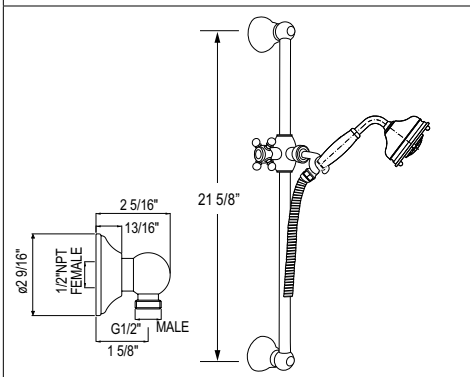

- Kit includes:
 - 1200 (white resin handle) or 1201 (metal cap handle): Slide bar
 - 1100/8 (resin handle) or 1101/8 (brass handle): Single-function handshower
 - 16295: 59" flexible metal hose
 - 1295: Wall outlet