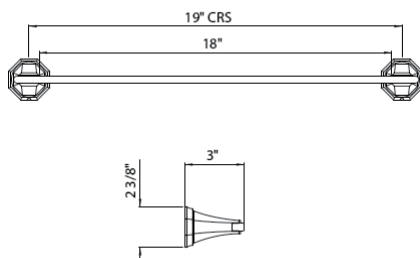

Suggested Retail Price

APC	PN	STN	EG
338	373	423	481

**U.6140** Perrin & Rowe® Deco™ Wall Mount 18" Single Towel Bar

- Cannot be cut

Suggested Retail Price

APC	PN	STN	EG
456	480	547	617

DECO

EDWARDIAN