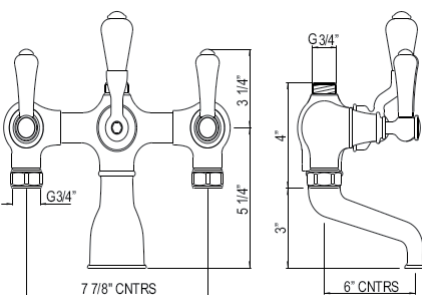

U.3018LS/LSP OR U.3019X Perrin & Rowe® Georgian Era™ Exposed Tub/Shower Mixer Valve

Suggested Retail Price

Handle	APC	PN	STN	EB	EG
LS	2,123	2,336	2,655	3,016	3,016
LSP	2,123	2,336	2,655	3,016	3,016
X	2,123	2,336	2,655	3,016	3,016

- Lever handle on diverter for U.3019X cross handle model
- 19 GPM at 40 PSI