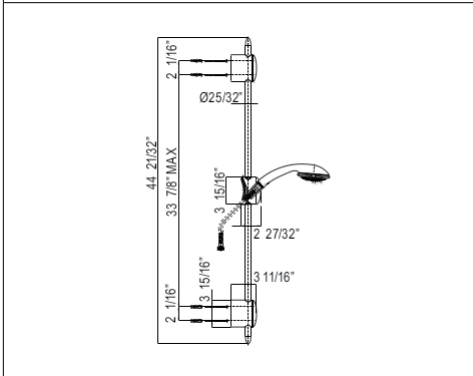

D96001 Ocean4 Multi-Function Handshower Set

Suggested Retail Price

APC	PN	STN	IB	TCB
960	1,198	1,877	2,066	1,877

- Kit includes:
  - D96000: Slide bar
  - B00102: 4-function handshower
  - A00045/175: Flexible 69" metal hose
- Wall outlet for hose and handshower required, order E824