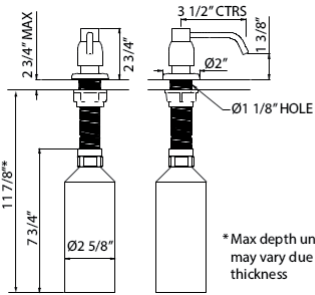

*Max depth under counter; may vary due to counter thickness