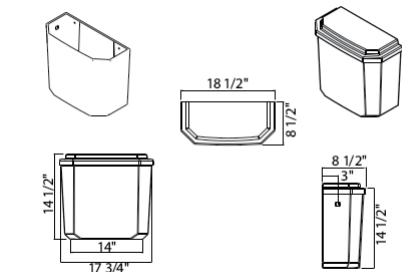

Suggested Retail Price

WH
597

- Toilet seat not included
- Toilet tank sold separately
  - Order U.2947WH toilet tank: $659
  - Order U.2887WH toilet tank: $585

SHOWER

CARE & MAINTENANCE