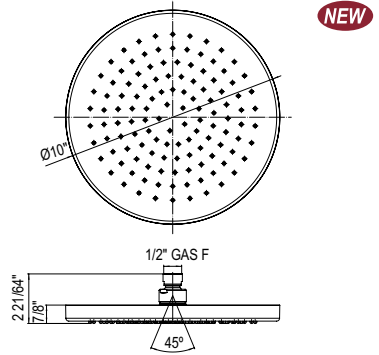

I00412 10" Elios Round Rain Showerhead

Suggested Retail Price

APC	PN	STN	MB	TCB
278	329	369	384	464

- Flow rate 1.8 GPM