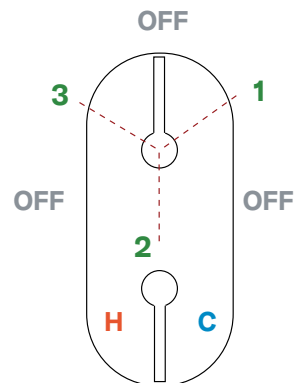

1/2" THERMOSTATIC ROUGH VALVE - 3 FUNCTIONS

R1053BD

CAL Green Compliant

- 5 GPM
- Temperature control and diverter
- Recommended inlet connection: 1/2" NPT
- Extension kit included with valve