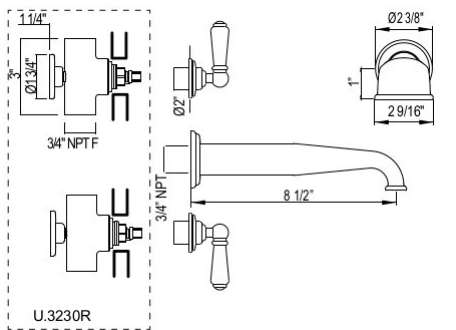

U.3580L OR U.3581X Perrin & Rowe® Edwardian™ Wall Mount 3-Hole Tub Filler

Suggested Retail Price

Handle	APC	PN	STN	EB	EG	ULB
L	1,210	1,346	1,507	1,507	1,572	
X	1,210	1,346	1,507	1,507	1,572	1,587

- Rough valve sold separately
  - Order U.3230R lever wall rough valve: $429
  - Order U.3231R cross wall rough valve: $429
- 16-20 GPM
- 1 1/4" extension kit is U.3243, must order two pieces to extend both hot and cold valves: $69
- 5/8" extension kit is U.3243S, must order two pieces to extend both hot and cold valves: $64