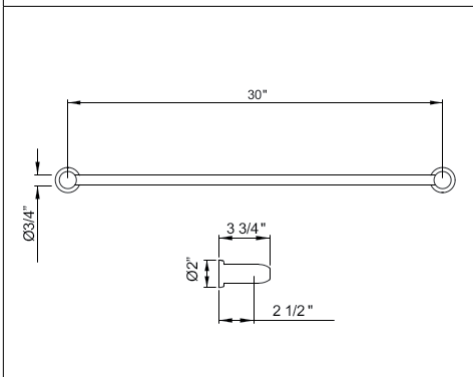

U.6442 Perrin & Rowe® Holborn™ Wall Mount 30" Single Towel Bar

• Length can be cut down

Suggested Retail Price

APC	PN	STN	EG
434	454	521	551