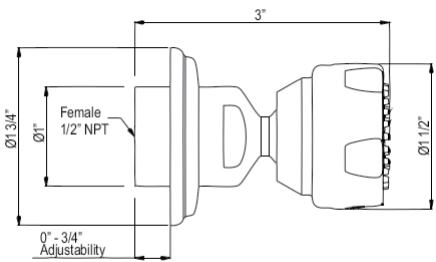

U.5570 Perrin & Rowe® Single-Function Body Spray

Suggested Retail Price

APC	PN	STN	EB	EG	ULB
319	351	398	453	453	453

- Flow rate 1.0 GPM