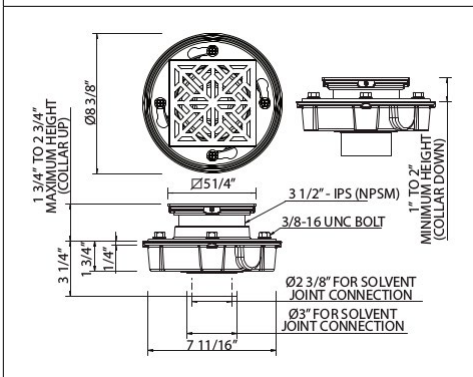

SDPVC2/3-3144 PVC 2" X 3" Drain Kit With 3144 Mosaic Decorative Cover

Suggested Retail Price

APC	PN	STN	IB	EB	TCB
369	394	427	518	518	503

- Accommodates 41.95 GPM flow rate