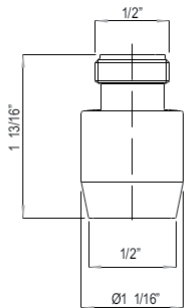

U.5399 Perrin & Rowe® 3/4" F X 1/2" M Adaptor

Suggested Retail Price

APC	PN	STN	EB	EG	TCB	ULB
60	67	73	73	77	90	78

- To connect hose to outlet of exposed tub filler or exposed thermostatic valve
- To reduce 3/4" outlet shower arm to 1/2"

V00275 Finished Vacuum Breaker

Suggested Retail Price

APC	PN	STN	IB	EG	TCB	ULB
45	54	59	64	212	59	59

KIT0290 1/2" Brass Housing And Check Valve For Shower Outlets

Suggested Retail Price

APC	PN	STN	IB	MB	TCB	ULB
21	21	27	28	30	27	27

1100/8E Single-Function Anti-Calcium Handshower

Suggested Retail Price

APC	PN	STN	TCB	IB
213	213	273	273	282

- Flow rate 1.8 GPM

1101/8E Single-Function Anti-Calcium Handshower

Suggested Retail Price

APC	PN	STN	TCB	IB	SUB	ULB	MB
213	213	273	273	282	273	273	282

- Flow rate 1.8 GPM