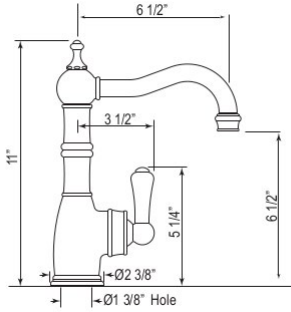

• 1.8 GPM

U.4739 Perrin & Rowe® Edwardian™ Single Handle Bar/Food Prep Faucet

Suggested Retail Price

Handle	APC	PN	STN	EB	EG	SEG	ULB
LS	1,101	1,208	1,373	1,373	1,538	1,533	1,553

- Matching bar faucet for U.4741, U.4746 and U.4747
- 1.8 GPM
- Requires 2 1/2" clearance from backsplash to center of faucet hole