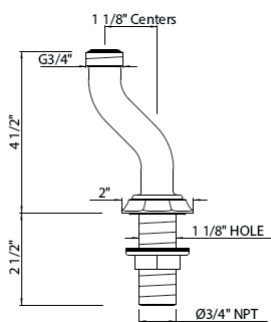

DECO

EDWARDIAN

GEORGIAN ERA

HOLBORN

HOXTON

ROUGH

BATH FIXTURES

SHOWER

CARE & MAINTENANCE

TERMS

U.3132LS OR U.3133X Perrin & Rowe® Deco™ Exposed Tub Filler

- 19 GPM at 40 PSI flow rate

Suggested Retail Price

Handle	APC	PN	STN	EG
LS	2,313	2,544	2,891	3,285
X	2,313	2,544	2,891	3,285

U.5180 Perrin & Rowe® Deco™ Handshower/Cradle

- Vacuum breaker not included; order V00275 if required
- Hose replacement part # 9.28385
- Flow rate 1.8 GPM

Suggested Retail Price

APC	PN	STN	EG
724	796	867	977

U.6187 Perrin & Rowe® Deco™ Pair Of Deck Pillar Unions

- For use with U.3132LS and U.3133X tub fillers
- U.6399 3" extension unions available to lift height of filler valve

Suggested Retail Price

APC	PN	STN	EG
479	502	575	646

U.6186 Perrin & Rowe® Deco™ Pair Of Extended Deck Pillar Unions

- For use with U.3132LS and U.3133X tub fillers

Suggested Retail Price

APC	PN	STN	EG
504	530	604	681

U.6181 Perrin & Rowe® Deco™ Pair Of Wall Unions

- For use with U.3132LS and U.3133X tub fillers

Suggested Retail Price

APC	PN	STN	EG
625	656	748	843