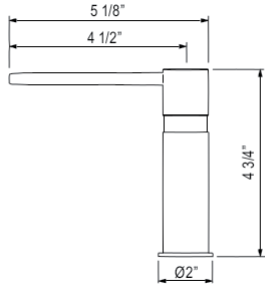

U.6495 Perrin & Rowe® Holborn™ Deck Mount Soap Dispenser

Suggested Retail Price

APC	PN	STN	EB	SEG
350	367	436	436	507