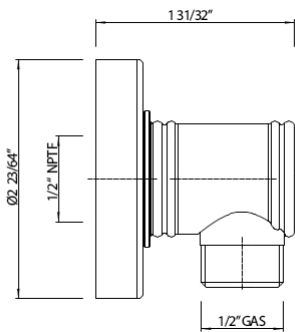

DECO

EDWARDIAN

GEORGIAN ERA

HOLBORN

HOXTON

ROUGH

BATH FIXTURES

SHOWER

CARE & MAINTENANCE

TERMS

U.5546 Perrin & Rowe® Shower Outlet For Handshower

Suggested Retail Price

APC	PN	STN	EB	EG	ULB
195	216	244	278	278	278

V00022 Handshower Shower Outlet

Suggested Retail Price

APC	PN	STN	SG	TCB
75	97	113	113	113

V00222 Baltera Handshower Shower Outlet

Suggested Retail Price

APC	PN	STN	SG	TCB
69	87	115	134	134

1630 Handshower Holder With Outlet For Shower Arm Connection

Suggested Retail Price

APC	PN	STN	IB	MB	TCB	ULB
138	138	178	186	186	178	178

BE364 Bellia™ Handshower Wall Outlet With Handshower Holder

Suggested Retail Price

APC	PN	STN	RG
198	213	238	298