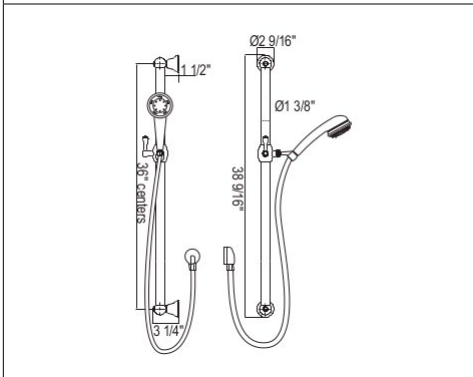

1273N 36" Decorative Grab Bar Set With Multi-Function Handshower/Hose/Outlet

Suggested Retail Price

APC	PN	STN	TCB
1,202	1,292	1,669	1,686

- Grab Bar compliant with Americans with Disabilities Act of 1990 (ADA)