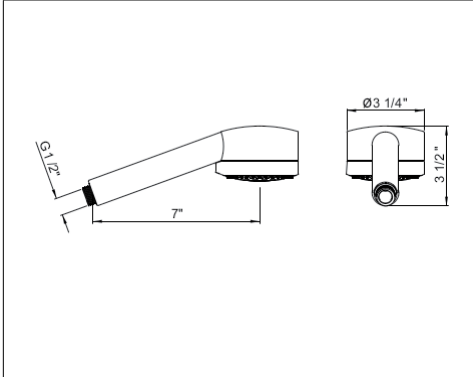

U.5810 Perrin & Rowe® Holborn™ 6-Function Handshower

- Flow rate 1.75 GPM

Suggested Retail Price

APC	PN	STN	EG
450	496	564	640