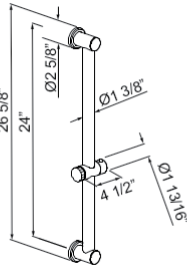

APC	PN	STN	IB	TCB
832	832	1,077	1,119	1,077

- Grab Bar compliant with Americans with Disabilities Act of 1990 (ADA)

1366 24" Decorative Grab Bar With Knob Handle Slider

Suggested Retail Price

APC	PN	STN	IB	MB	TCB
861	921	1,120	1,207	1,178	1,120