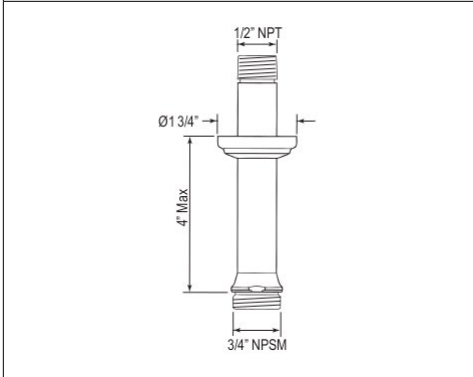

U.5388 Perrin & Rowe® 4" Ceiling Mount Shower Arm

Suggested Retail Price

APC	PN	STN	EB	EG	TCB	ULB
165	182	207	234	234	171	219

- Length cannot be cut down
- To install 1/2" inlet showerheads, use adaptor U.5399