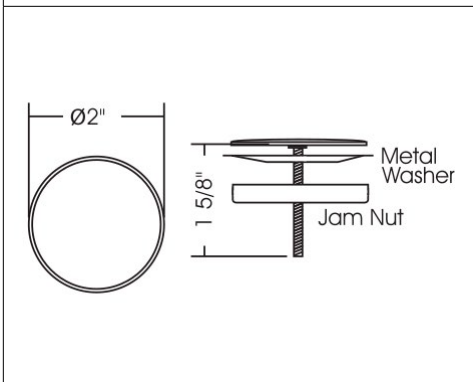

SHC-1 Sink Hole Cover

- Biscuit coordinates with Shaws® Fireclay Parchment sinks

Suggested Retail Price

APC	PN	STN	EB
16	37	37	79