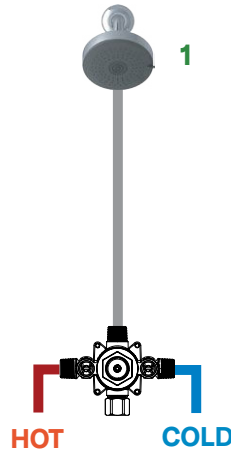

ROUGH VALVE GUIDE

1/2" PRESSURE BALANCE - 1 FUNCTION

RCT-1

- 6 GPM
- Temperature control only
- Recommended inlet connection: 1/2" NPT
- Extension kit included with valve