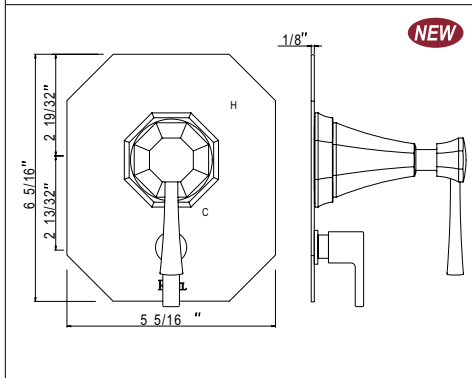

U.5108N Perrin & Rowe® Deco™ Pressure Balance Trim with Diverter

Suggested Retail Price

Handle	APC	PN	STN
LS	526	578	645
X	526	578	645

- Rough valve sold separately
  — Order RDD-2 1/2" pressure balance rough valve: $326