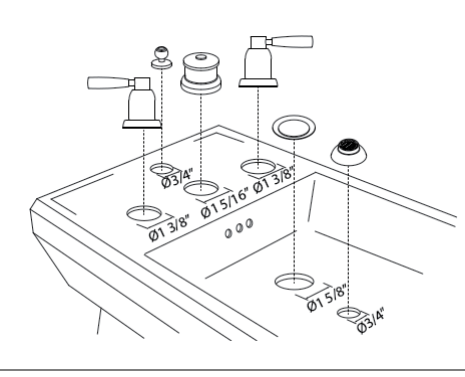

U.3980LS OR U.3981X Perrin & Rowe® Holborn™ 5-Hole Bidet Faucet

Suggested Retail Price

Handle	APC	PN	STN	EG
LS	2,092	2,497	2,628	3,210
X	2,092	2,497	2,628	3,210