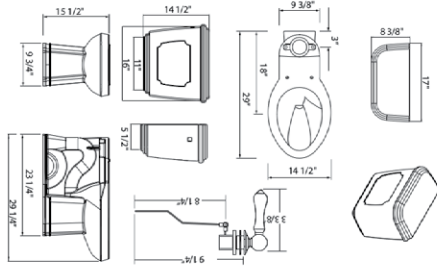

- Vitreous china, White only
- IAPMO certified
- Dimensions listed are +/- 1/4"
- Perrin & Rowe® badge on tank and pan
- Comes with U.2821WH Pan, U.2947WH Tank and 9440 Tank Lever

EDWARDIAN

GEORGIAN ERA