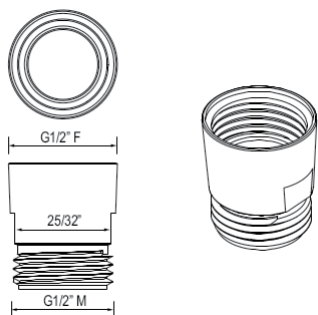

KIT0290 1/2" Brass Housing And Check Valve For Shower Outlets

Suggested Retail Price

APC	PN	STN	IB	MB	TCB	ULB
21	21	27	28	30	27	27