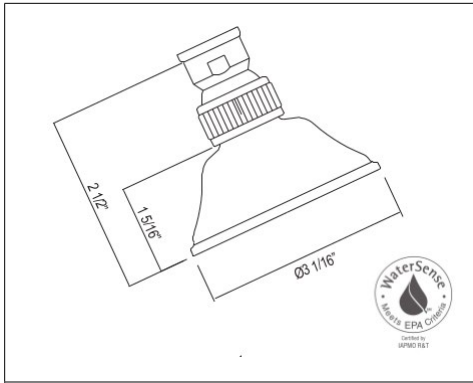

C5056.1E 3" Perletto Anti-Calcium Rain Showerhead

Suggested Retail Price

APC	PN	STN	IB	EB	MB	TCB
113	113	144	144	399	144	144