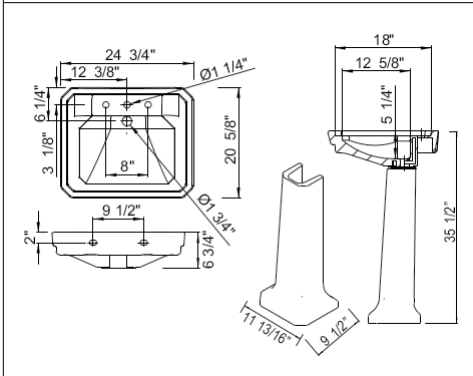

U.2931 Perrin & Rowe® Deco™ 25" Single Hole Sink

- 25" Deco basin for use with U.2934 pedestal or RW2933 wash stand
- White only

Suggested Retail Price	
WH	
	1,169

U.2933 Perrin & Rowe® Deco™ 25" 3-Hole Sink