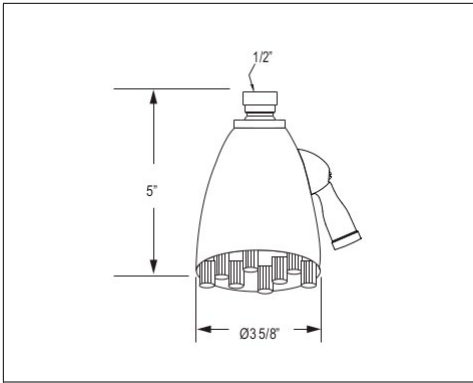

MB0190 3" Graceline® 6-Jet Adjustable Showerhead

Suggested Retail Price

APC	PN	STN	MB	FB	GM	SG	STB	ULB
319	351	398	415	453	393	838	453	453

- Flow rate 1.8 GPM

BI00059 3 1/2" Calliano 6-Jet Adjustable Showerhead