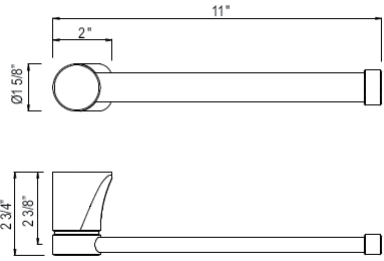

DECO

EDWARDIAN

GEORGIAN ERA

HOLBORN

HOXTON

ROUGH

BATH FIXTURES

SHOWER

CARE & MAINTENANCE

TERMS

U.6435 Perrin & Rowe® Hoxton™ Hand Towel Bar

Suggested Retail Price

APC	PN	STN	EG
428	471	535	607