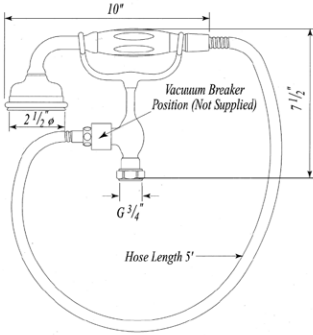

U.5380 Perrin & Rowe® Handshower/Cradle

- For use with floor, wall or deck mount bathtub filler/shower
- Can be wall mounted using U.5591 wall outlet
- Vacuum breaker not included, order V00275 if required.
- Hose replacement part # 9.28385
- Flow rate 1.8 GPM