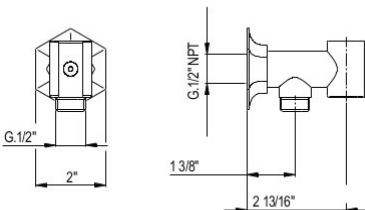

DECO

EDWARDIAN

GEORGIAN ERA

HOLBORN

HOXTON

ROUGH

BATH FIXTURES

SHOWER

CARE & MAINTENANCE

TERMS

U.5546 Perrin & Rowe® Shower Outlet For Handshower

Suggested Retail Price

APC	PN	STN	EB	EG	ULB
195	216	244	278	278	278

V00022 Handshower Shower Outlet

Suggested Retail Price

APC	PN	STN	SG	TCB
75	97	113	113	113

V00222 Baltera Handshower Shower Outlet

Suggested Retail Price

APC	PN	STN	SG	TCB
69	87	115	134	134

1630 Handshower Holder With Outlet For Shower Arm Connection

Suggested Retail Price

APC	PN	STN	IB	MB	TCB	ULB
138	138	178	186	186	178	178

BE364 Bellia™ Handshower Wall Outlet With Handshower Holder

Suggested Retail Price

APC	PN	STN	RG
198	213	238	298