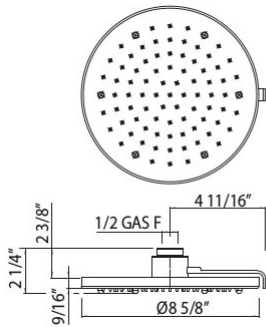

- Flow rate 1.8 GPM
- Must be installed at framing stage

Suggested Retail Price

APC	STN
3,745	4,064

I00625 8 1/2" Nebulosa Multifunction Circular Nebulizer Showerhead

- Flow rate 1.75 GPM: LEED compliant/CALGreen/WaterSense