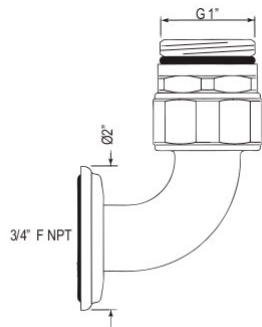

DECO

EDWARDIAN

GEORGIAN ERA

HOLBORN

HOXTON

ROUGH

BATH FIXTURES

SHOWER

CARE & MAINTENANCE

TERMS