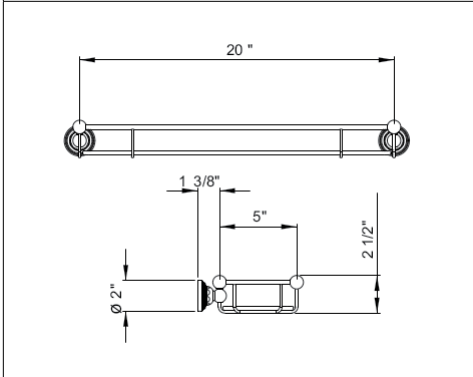

U.6953 Perrin & Rowe® Edwardian™ Wall Mount Tempered Glass Vanity Shelf

Suggested Retail Price

APC	PN	STN	EB	EG
573	601	727	709	777