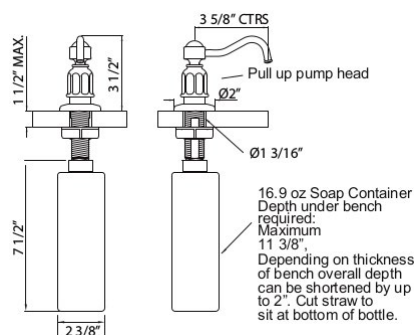

U.6995 Perrin & Rowe® Traditional Deck Mount Soap Dispenser

Suggested Retail Price

APC	PN	STN	EB	EG	SEG	ULB
350	367	436	436	474	488	479

LS850P Traditional Style Soap/Lotion Dispenser

Suggested Retail Price