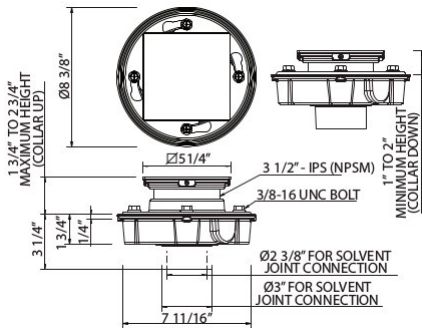

SDABS2/3 ABS 2" X 3" Drain Body Kit

Suggested Retail Price

N/A
155

- ROHL Decorative Drain Cover required to complete set: DC3142, DC3143, DC3144, DC3146
- Accommodates 41.8 GPM flow rate