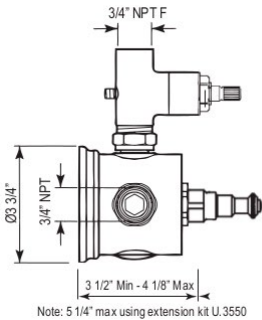

R1052BD Universal 1/2" Thermostatic Rough Valve With Integrated Two Outlet Dedicated Diverter

- CALGreen compliant.
- Flow rate 6.7 GPM at 60 PSI
- 5.5 GPM Top Diverter
- Extension kit included, may be cut to length required
- Must order trim to complete

Suggested Retail Price	N/A
	449

R1053BD Universal 1/2" Thermostatic Rough Valve With Integrated Three Outlet Dedicated Diverter

- CALGreen compliant.
- Flow rate 6.7 GPM at 60 PSI
- 5 GPM Top Diverter
- Extension kit included, may be cut to length required
- Must order trim to complete

Suggested Retail Price	N/A
	524

R1055BD Universal 1/2" Shared Three Outlet Thermostatic Shower With Diverter

- Up to two shared functions may be actuated at once
- Flow rate 5 GPM at 60 PSI
- 5 GPM Top Diverter
- Extension kits included, may be cut to length required
- Temperature control only

Suggested Retail Price	N/A
	524

U.5555BO Perrin & Rowe® Thermostatic Rough Valve With Volume Control

- Bottom outlet for tub spout only. Order U.5396 only to access bottom outlet.: $153
- Flow rate 14-16 GPM at 60 PSI
- Must order trim to complete

Suggested Retail Price	N/A
	1,696

R1040R Universal 3/4" Counterclockwise Volume Control Rough Valve

- Includes 2 5/8" extension kit. Extension may be cut to length required.
- Must order trim to complete
- 12-14 GPM

Suggested Retail Price	N/A
	160