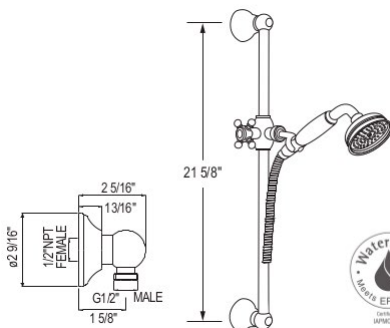

1210 Modern Flat Slide Bar

- Length cannot be cut down

Suggested Retail Price

APC	PN	STN	MB
956	956	1,247	1,419

D19000 Baltera Slide Bar

- Length cannot be cut down

Suggested Retail Price

APC	PN	STN	TCB
604	776	949	1,120