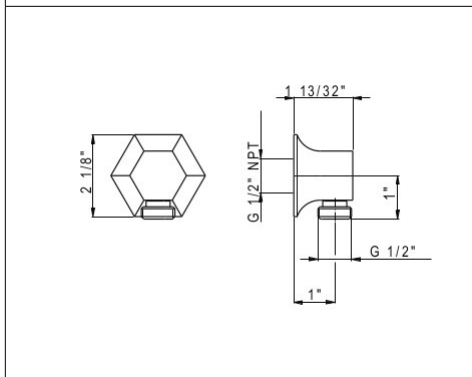

BE170 Bellia™ Shower Outlet

Suggested Retail Price

APC	PN	STN	RG
152	163	173	217