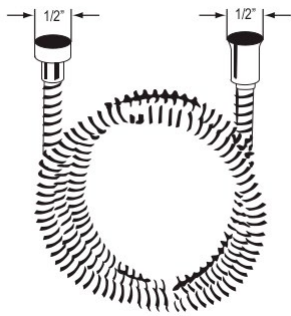

Suggested Retail Price

APC	STN
132	171

A40/1 59" Metal Shower Hose Assembly

Suggested Retail Price

APC	PN	STN	IB	SG	TCB
66	112	117	192	134	134

A00045/175 69" Metal Shower Hose Assembly

Suggested Retail Price