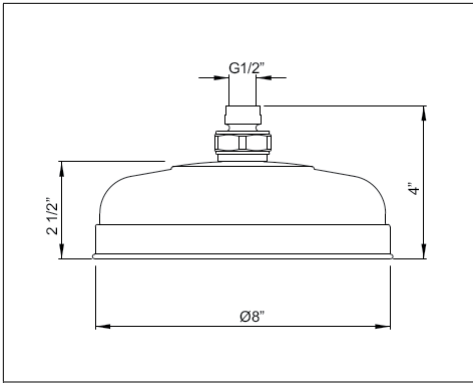

U.5260 8" Perrin & Rowe® Transitional Rain Showerhead

- Flow rate 1.8 GPM

Suggested Retail Price			
APC	PN	STN	EG
692	761	865	983