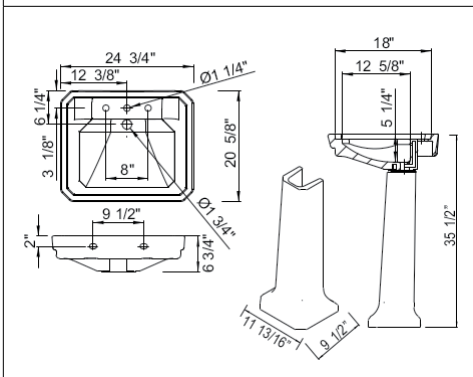

U.2934 Perrin & Rowe® Deco™ Pedestal

- Pedestal for use with U.2933 single hole sink or U.2934 3-hole sink
- White only

Suggested Retail Price	
WH	
	634