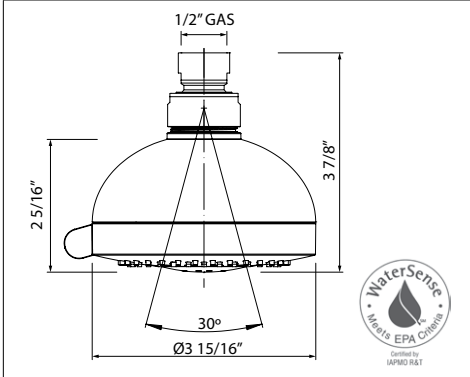

- Flow rate 1.8 GPM

Suggested Retail Price

APC	PN	STN	IB	MB	TCB
181	249	349	418	349	349

1085/8 4" Santena 3-Function Showerhead

• Flow rate 1.8 GPM

Suggested Retail Price

APC	PN	STN	IB	SUB	TCB	ULB
389	389	501	527	501	501	501