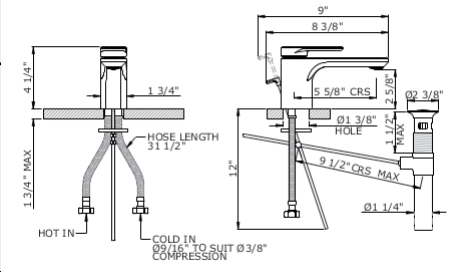

DECO

EDWARDIAN

GEORGIAN ERA

HOLBORN

HOXTON

ROUGHS

BATH FIXTURES

SHOWER

CARE & MAINTENANCE

TERMS

U.3412 Perrin & Rowe® Hoxton™ Single Handle Lavatory Faucet

• 1.2 GPM

Suggested Retail Price

Handle	APC	PN	STN	EG
LS	1,005	1,106	1,257	1,427