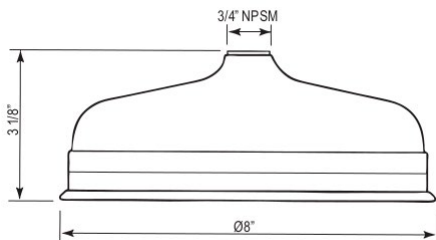

U.5205 8" Perrin & Rowe® Rain Showerhead

Suggested Retail Price							
APC	PN	STN	EB	EG	TCB	ULB	ULB
528	582	660	750	750	565	750	750

- Flow rate 1.8 GPM
- 3/4" NPSM connection