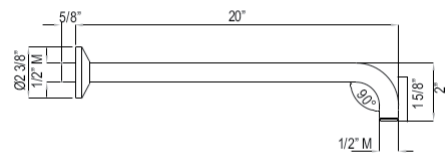

1120 20" Wall Mount Shower Arm

Suggested Retail Price

APC	PN	STN	MB	SG	TCB	ULB
98	198	263	263	263	263	263