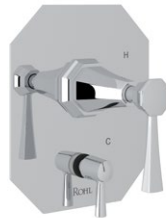

Suggested Retail Price

Handle	APC	PN	STN
LS	526	578	645
X	526	578	645

- Rough valve sold separately
  — Order RDD-2 1/2" pressure balance rough valve: $326