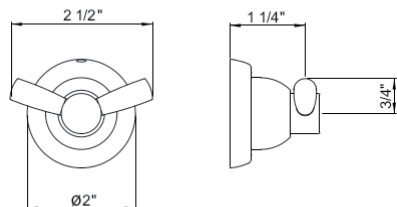

APC	PN	STN	EG
124	135	146	155

U.6422 Perrin & Rowe® Holborn™ Wall Mount Double Robe Hook

Suggested Retail Price

APC	PN	STN	EG
142	148	171	180

U.6434 Perrin & Rowe® Holborn™ Wall Mount Towel Ring

Suggested Retail Price