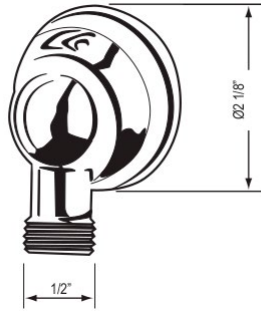

DECO

EDWARDIAN

GEORGIAN ERA

HOLBORN

HOXTON

ROUGH

BATH FIXTURES

SHOWER

CARE & MAINTENANCE

TERMS

U.5546 Perrin & Rowe® Shower Outlet For Handshower

Suggested Retail Price

APC	PN	STN	EB	EG	ULB
195	216	244	278	278	278

V00022 Handshower Shower Outlet

Suggested Retail Price

APC	PN	STN	SG	TCB
75	97	113	113	113

V00222 Baltera Handshower Shower Outlet

Suggested Retail Price

APC	PN	STN	SG	TCB
69	87	115	134	134

1630 Handshower Holder With Outlet For Shower Arm Connection

Suggested Retail Price

APC	PN	STN	IB	MB	TCB	ULB
138	138	178	186	186	178	178

BE364 Bellia™ Handshower Wall Outlet With Handshower Holder

Suggested Retail Price

APC	PN	STN	RG
198	213	238	298