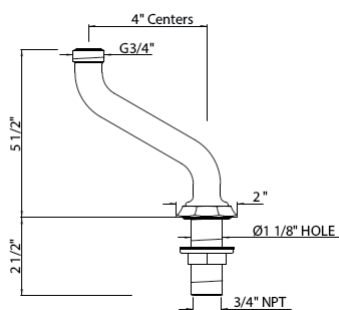

U.6186 Perrin & Rowe® Deco™ Pair Of Extended Deck Pillar Unions

- For use with U.3132LS and U.3133X tub fillers

Suggested Retail Price

APC	PN	STN	EG
504	530	604	681