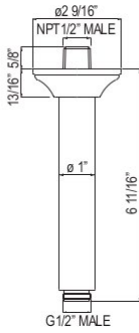

DECO

1505/6 6 11/16" Traditional Ceiling Mount Shower Arm

Suggested Retail Price

APC	PN	STN	IB	MB	SUB	TCB	ULB
127	127	176	200	176	176	176	176

- Length cannot be cut down
- Modern style round escutcheon available, order ROGSCO14