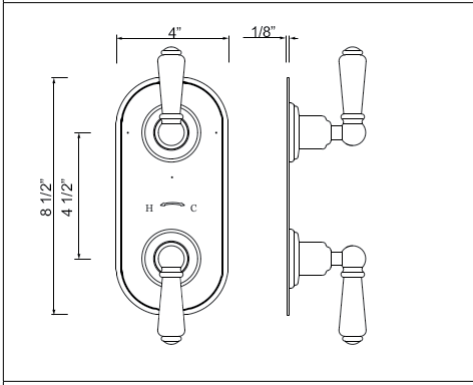

U.8565L OR U.8566X Perrin & Rowe® Edwardian™ 1/2" Thermostatic Trim with Diverter

Suggested Retail Price

Handle	APC	PN	STN	EB	EG
L	594	638	721	795	854
X	594	638	721	795	854

- Rough valve sold separately
  - Order R1051BV 1/2" thermostatic 1 function rough valve: $448
  - Order R1052BD 1/2" thermostatic 2 function rough valve: $449
  - Order R1053BD 1/2" thermostatic 3 function rough valve: $524
  - Order R1055BD 1/2" thermostatic 5 function rough valve: $524
- Includes both porcelain and metal lever inserts