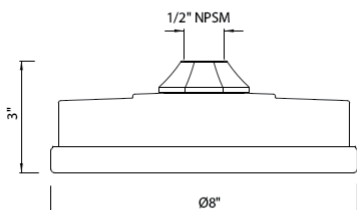

- Flow rate 1.8 GPM

Suggested Retail Price

APC	PN	STN	EG
641	705	801	864