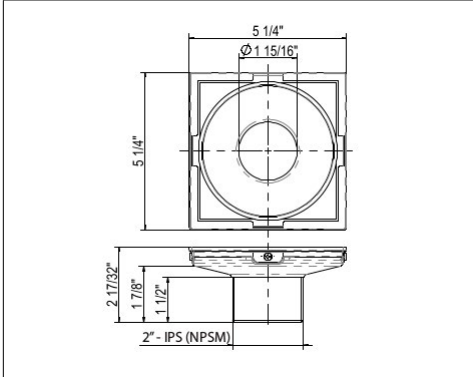

DT122ABS2 2" IPS Threaded Abs Drain Throat Assembly