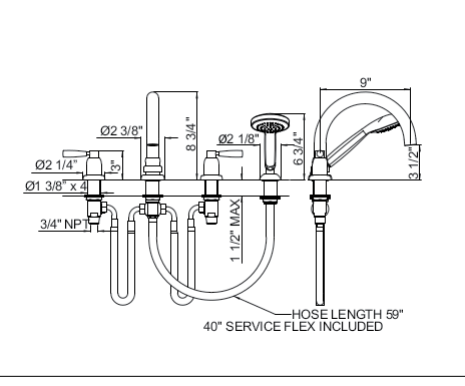

U.3975LS OR U.3976X Perrin & Rowe® Holborn™ 4-Hole Deck Mount Tubular C-Spout Bathtub Filler With Handshower

Suggested Retail Price

Handle	APC	PN	STN	EG
LS	2,772	3,049	3,465	3,937
X	2,772	3,049	3,465	3,937

- 16-20 GPM