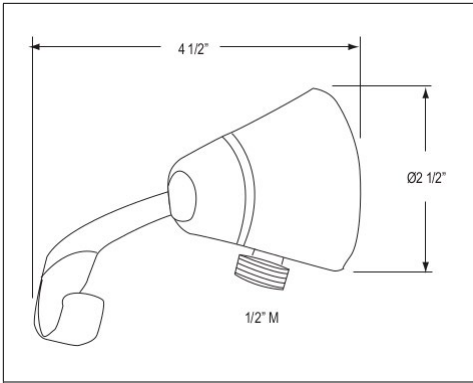

C21000 Handshower Outlet And Handshower Holder

Suggested Retail Price

APC	PN	STN	TCB
114	152	196	196

- Not recommended for use with 1150/8 or 1151/8 handshowers