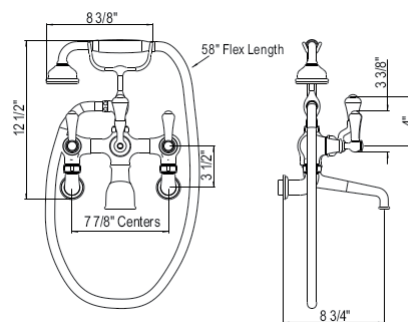

U.3006LS/LSP OR U.3007X Perrin & Rowe® Georgian Era™ Exposed Wall Mount Tub Filler With Handshower

Suggested Retail Price

Handle	APC	PN	STN	EB	EG
LS	3,326	3,662	4,159	4,623	4,673
LSP	3,326	3,662	4,159	4,623	4,673
X	3,326	3,662	4,159	4,623	4,673

- Vacuum breaker not included; order V00275 if required
- 19 GPM at 40 PSI
- Kit includes:
  - U.3018 or U.3019X Tub Filler
  - U.5380LS Handshower/cradle
  - U.6381 Wall Unions