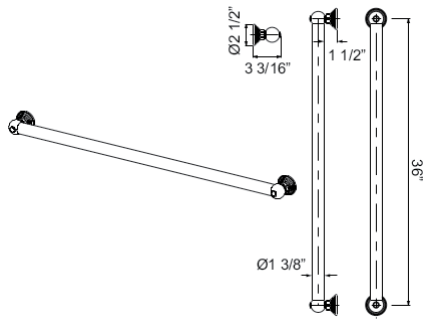

DECO

1262 36" Decorative Grab Bar

Suggested Retail Price

APC	PN	STN	IB	TCB
649	649	843	886	843

- Grab Bar compliant with Americans with Disabilities Act of 1990 (ADA)

EDWARDIAN

GEORGIAN ERA