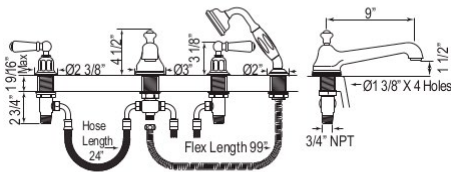

- 16-20 GPM
- Includes both porcelain and metal lever inserts for U.3737L