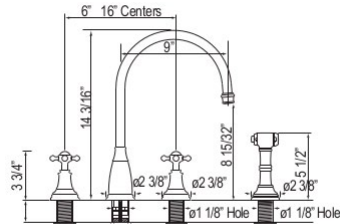

U.4719L OR U.4718X Perrin & Rowe® Georgian Era™ Bridge Kitchen Faucet With Sidespray

- Unions included
- 1.8 GPM

Suggested Retail Price

Handle	APC	PN	STN	EB	EG	SEG	ULB
L	1,856	2,061	2,318	2,318	2,510	2,652	2,510
X	1,856	2,061	2,318	2,318	2,510	2,583	2,510

U.4736L OR U.4735X Perrin & Rowe® Georgian Era™ C-Spout Kitchen Faucet With Sidespray

- 1.8 GPM

Suggested Retail Price

Handle	APC	PN	STN	EB	EG	SEG	ULB
L	1,973	2,168	2,462	2,462	2,631	2,747	2,657
X	1,973	2,168	2,462	2,462	2,631	2,747	2,657

U.4743 Perrin & Rowe® Georgian Era™ Pull-Down Bar/Food Prep Faucet

- 1.75 GPM
- Requires 2 1/2" clearance from backsplash to center of faucet hole
- Matching bar/food prep faucet for U.4744

Suggested Retail Price

Handle	APC	PN	STN	EB	EG	SEG	ULB
L	1,169	1,228	1,461	1,461	1,578	1,628	1,578

U.4744 Perrin & Rowe® Georgian Era™ Traditional Pull-Down Faucet

- 1.75 GPM
- Requires 2 1/2" clearance from backsplash to center of faucet hole
- Matching bar/food prep faucet U.4743

Suggested Retail Price

Handle	APC	PN	STN	EB	EG	SEG	ULB
L	1,158	1,216	1,447	1,447	1,563	1,646	1,563

U.4734 Perrin & Rowe® Georgian Era™ Pull-Down Touchless Faucet

- 1.8 GPM
- Requires 2 1/2" clearance from backsplash to center of faucet hole
- Dual spray with lock in modes
- For AC Plug-in Adapter Kit call customer care for pricing
- Matching prep faucet U.4743

Suggested Retail Price

APC	PN	STN	EB	SEG
1,358	1,416	1,647	1,647	1,844