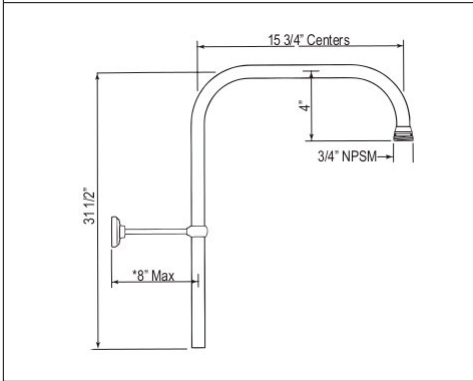

U.5393 Perrin & Rowe® 31" X 15" Rigid Riser Shower Outlet

Suggested Retail Price

APC	PN	STN	EB	EG
617	679	771	876	876

- For use with U.5783N riser diverters and outlet connector U.5394
- No compression connection included
- May be cut to length required