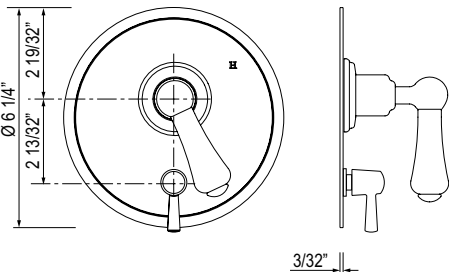

U.2710N Perrin & Rowe® Georgian Era™ 1/2" Pressure Balance Trim With Diverter

Suggested Retail Price

Handle	APC	PN	STN	EB	EG
LS	455	491	555	605	679
X	455	491	555	605	679

- Rough valve sold separately — Order RDD-2 1/2" pressure balance rough valve: $326