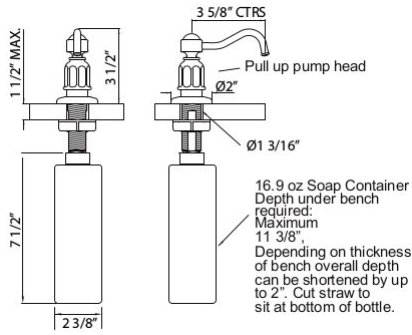

APC

PN

STN

EB

EG

SEG

ULB

[Home](#)

[Index](#)

U.6995 Perrin & Rowe® Traditional Deck Mount Soap Dispenser

Suggested Retail Price

APC	PN	STN	EB	EG	SEG	ULB
350	367	436	436	474	488	479