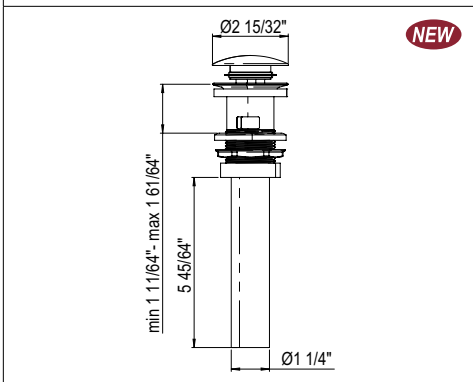

NEW

CC2310FWO Touch Seal Dome Drain for Overflow and No-Overflow Sinks

Suggested Retail Price

APC	STN	MB	SG
128	160	166	182

- Summer 2020