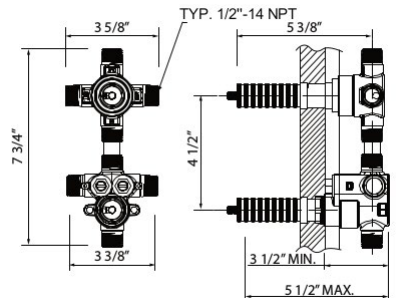

R1055BD Universal 1/2" Shared Three Outlet Thermostatic Shower With Diverter

- Up to two shared functions may be actuated at once
- Flow rate 5 GPM at 60 PSI
- 5 GPM Top Diverter
- Extension kits included, may be cut to length required
- Temperature control only

Suggested Retail Price	N/A
	524