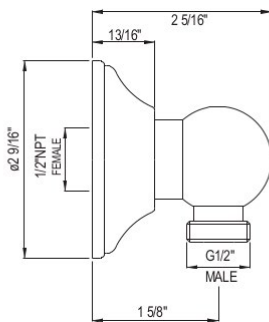

1271 24" Decorative Grab Bar With Lever Handle Slider

Suggested Retail Price

APC	PN	STN	IB	TCB
832	832	1,077	1,119	1,077

- Grab Bar compliant with Americans with Disabilities Act of 1990 (ADA)

1366 24" Decorative Grab Bar With Knob Handle Slider

Suggested Retail Price

APC	PN	STN	IB	MB	TCB
861	921	1,120	1,207	1,178	1,120

- Grab Bar compliant with Americans with Disabilities Act of 1990 (ADA)

1270 36" Decorative Grab Bar With Lever Handle Slider

Suggested Retail Price

APC	PN	STN	IB	TCB
866	866	1,116	1,164	1,116

- Grab Bar compliant with Americans with Disabilities Act of 1990 (ADA)

1367 36" Decorative Grab Bar With Knob Handle Slider

Suggested Retail Price

APC	PN	STN	IB	MB	TCB
913	978	1,183	1,282	1,242	1,183

- Grab Bar compliant with Americans with Disabilities Act of 1990 (ADA)

1295 Handshower Shower Outlet

Suggested Retail Price

APC	PN	STN	IB	SUB	TCB	ULB
99	99	122	125	122	122	115