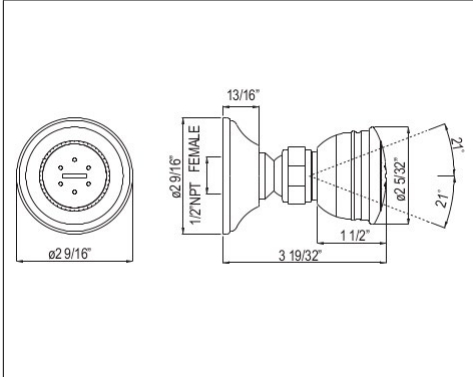

1095/8 Multi-Function Body Spray

- Flow rate 1.0 GPM
- Modern style escutcheon available, order ROGSCO14

Suggested Retail Price

APC	PN	STN	IB	MB	TCB	ULB
355	355	447	465	425	447	447