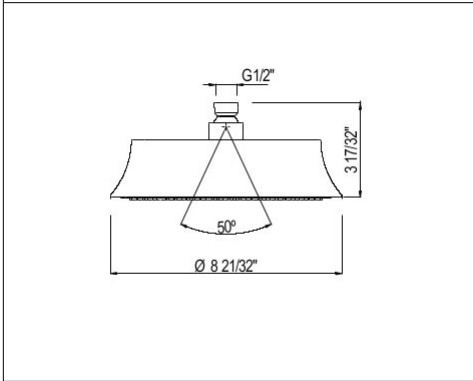

DSA16200 9" Bellia™ Rain Showerhead

- Flow rate 1.8 GPM

Suggested Retail Price			
APC	PN	STN	RG
503	558	644	780