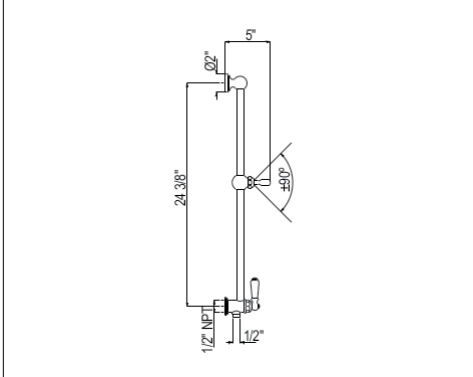

U.5535 Perrin & Rowe® Edwardian™ Shower Bar With Integrated Volume Control And Outlet

Suggested Retail Price

APC	PN	STN	EB	EG	ULB
1,208	1,330	1,510	1,716	1,612	1,716

- Use with Perrin & Rowe® hoses only