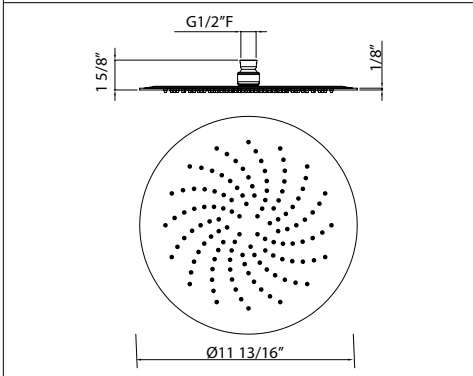

SLM03 12" Slim Ultra Thin Round Rain Showerhead

Suggested Retail Price

APC	PN	STN	MB	RG
704	925	809	1,140	3,059

- Flow rate 1.8 GPM
- Optional false ceiling installation kit available, order KIT00006NPT: $160