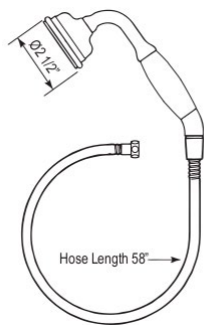

DECO

EDWARDIAN

GEORGIAN ERA

HOLBORN

HOXTON

ROUGH

BATH FIXTURES

SHOWER

CARE & MAINTENANCE

TERMS