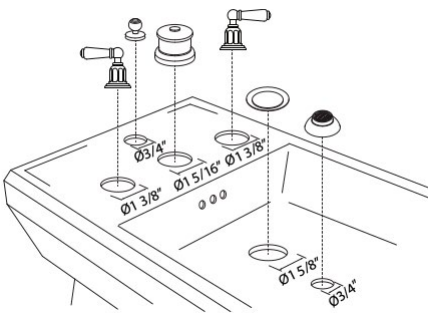

U.3960L OR U.3961X Perrin & Rowe® Edwardian™ 5-Hole Bidet Faucet