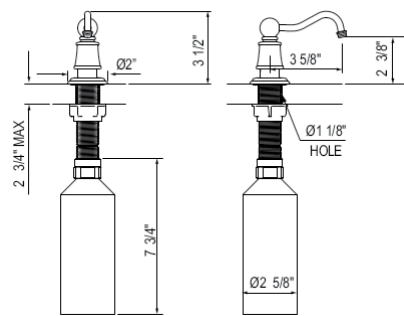

N/A
119

- Designed for use with U.1106 hot water filtration system
- Recommended 6 month replacement

U.6695 Perrin & Rowe® Georgian Era™ Deck Mount Soap Dispenser

Suggested Retail Price

APC	PN	STN	EB	EG	SEG	ULB
342	360	408	427	458	476	458