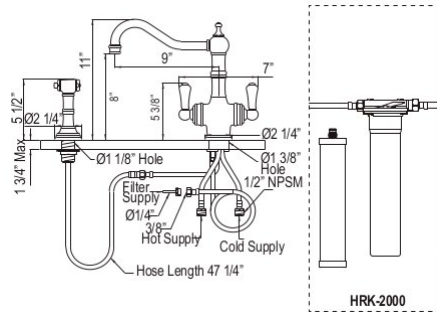

U.KIT1570 Perrin & Rowe® Edwardian™ Filtration Kit 2-Lever Kitchen Faucet With Sidespray

- Filtered water .5 GPM, hot and cold water 1.5 GPM at 45 PSI
- Kit includes:
  - U.1570LS
  - HRK-2000

Suggested Retail Price

Handle	APC	PN	STN	EB	EG	SEG	ULB
LS	2,645	2,847	3,148	3,148	4,375	3,439	4,375

U.1621 Perrin & Rowe® Edwardian™ Column Spout Filter Faucet