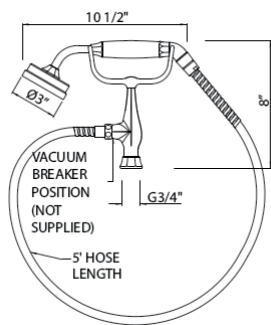

DECO

EDWARDIAN

GEORGIAN ERA

HOLBORN

HOXTON

ROUGH

BATH FIXTURES

SHOWER

CARE & MAINTENANCE

TERMS

U.3132LS OR U.3133X Perrin & Rowe® Deco™ Exposed Tub Filler

- 19 GPM at 40 PSI flow rate

Suggested Retail Price

Handle	APC	PN	STN	EG
LS	2,313	2,544	2,891	3,285
X	2,313	2,544	2,891	3,285

U.5180 Perrin & Rowe® Deco™ Handshower/Cradle

- Vacuum breaker not included; order V00275 if required
- Hose replacement part # 9.28385
- Flow rate 1.8 GPM

Suggested Retail Price

APC	PN	STN	EG
724	796	867	977

U.6187 Perrin & Rowe® Deco™ Pair Of Deck Pillar Unions

- For use with U.3132LS and U.3133X tub fillers
- U.6399 3" extension unions available to lift height of filler valve

Suggested Retail Price

APC	PN	STN	EG
479	502	575	646

U.6186 Perrin & Rowe® Deco™ Pair Of Extended Deck Pillar Unions

- For use with U.3132LS and U.3133X tub fillers

Suggested Retail Price

APC	PN	STN	EG
504	530	604	681

U.6181 Perrin & Rowe® Deco™ Pair Of Wall Unions

- For use with U.3132LS and U.3133X tub fillers

Suggested Retail Price

APC	PN	STN	EG
625	656	748	843