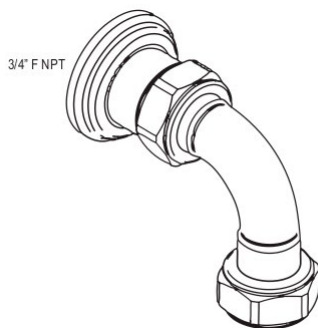

DECO

EDWARDIAN

GEORGIAN ERA

HOLBORN

HOXTON

ROUGH

BATH FIXTURES

SHOWER

CARE & MAINTENANCE

TERMS

U.6388 Perrin & Rowe® Pair Of Floor Pillar Legs Or Supply Unions

Suggested Retail Price

APC	PN	STN	EB	EG
2,483	2,732	3,104	3,527	3,320

- U.6399 3" extension unions available to lift height of tub filler

U.5751LS OR U.5752X Perrin & Rowe® Georgian Era™ Exposed Therm Valve With Volume And Temperature Control

Suggested Retail Price

Handle	APC	PN	STN	EB	EG
LS	3,361	3,698	4,202	4,773	4,773
X	3,361	3,698	4,202	4,773	4,773

- U.5398 secondary outlet adaptor required for bottom outlet tub spout connection
- Additional functions should go off top outlet with U.5397
- 14 GPM

U.5398 Perrin & Rowe® Bottom Return Elbow For Exposed Thermostatic Valves

Suggested Retail Price

APC	PN	STN	EB	EG
440	485	549	626	626

- To return valve into wall from bottom outlet on U.5550L, U.5552X, U.5751LS, and U.5752X exposed therm valves
- Must feed to volume control U.3240L, U.3241X, U.3744LSP or U.3755X

U.5397 Perrin & Rowe® Top Return Elbow For Exposed Thermostatic Valves

Suggested Retail Price

APC	PN	STN	EB	EG
435	479	545	618	582

- To return water back into wall from top of U.5550L, U.5552X, U.5751LS, or U.5752X exposed therm valves
- For concealed showerhead installations or to diverter for multi-function use (showerhead, bodysprays, handshowers)

U.6390 Perrin & Rowe® Return Elbow

Suggested Retail Price

APC	PN	STN	EB	EG
449	494	561	558	638

- To return valve into wall from top outlet on U.3530L, U.3531X, U.3018LSP, U.3018LS and U.3019X