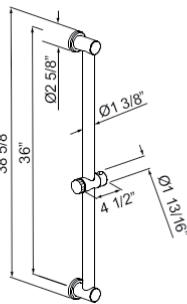

- Grab Bar compliant with Americans with Disabilities Act of 1990 (ADA)

1270 36" Decorative Grab Bar With Lever Handle Slider

Suggested Retail Price

APC	PN	STN	IB	TCB
866	866	1,116	1,164	1,116

- Grab Bar compliant with Americans with Disabilities Act of 1990 (ADA)