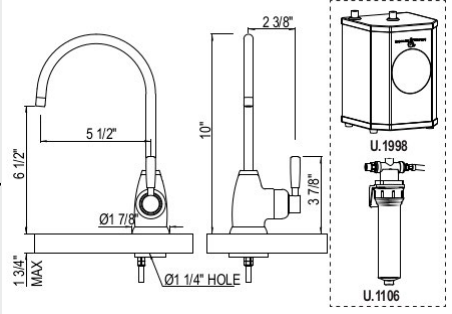

U.KIT1347 Perrin & Rowe® Holborn™ C-Spout Hot Water Faucet, Tank And Filter Kit

- 5 year warranty on faucet, 3 years on tank
- Order U.PRF1 for hot water replacement filter cartridge
- Hot water .5 GPM at 45 PSI
- Not compatible with ISE tanks

Suggested Retail Price							
Handle	APC	PN	STN	EB	EG	SEG	ULB
LS	1,895	1,931	2,067	2,067	2,137	2,367	2,180