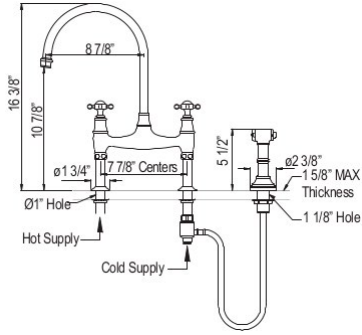

U.4719L OR U.4718X Perrin & Rowe® Georgian Era™ Bridge Kitchen Faucet With Sidespray

- Unions included
- 1.8 GPM

Suggested Retail Price

Handle	APC	PN	STN	EB	EG	SEG	ULB
L	1,856	2,061	2,318	2,318	2,510	2,652	2,510
X	1,856	2,061	2,318	2,318	2,510	2,583	2,510