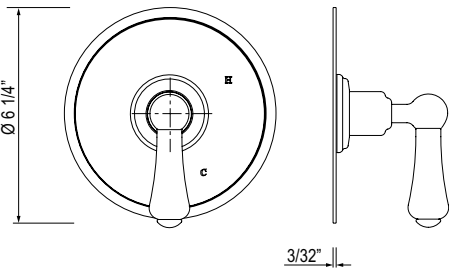

U.1710 Perrin & Rowe® Georgian Era™ 1/2" Pressure Balance Trim Without Diverter

Suggested Retail Price

Handle	APC	PN	STN	EB	EG
LS	383	419	477	518	586
X	383	419	477	518	586

- Rough valve sold separately — Order RCT-1 1/2" pressure balance rough valve: $203