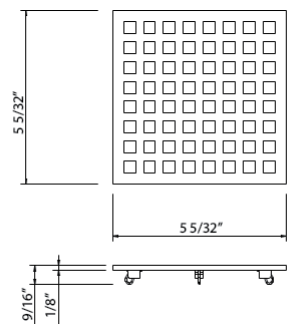

DC3143 Matrix Decorative Drain Cover

Suggested Retail Price

APC	PN	STN	IB	EB	MB	TCB	ULB
197	239	267	341	341	267	327	413

- To complete set, select from one of the below:
  - ROHL Drain Body Kits, including throat assembly: SDCI2, SDABS2/3, SDPVC2/3
  - Customer supplied drain body* and ROHL Drain Throat Assembly: DT105CI3, DT123ABS3, DT122ABS2
- * Refer to third party drain body specification sheet for appropriate size
- Customer supplied drain body* and ROHL Drain Throat Assembly: DT105CI3, DT123ABS3, DT122ABS2