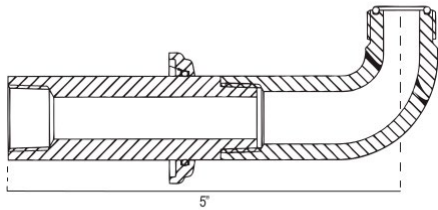

APC

PN

STN

EB

EG

ULB

Home

Index

DECO

EDWARDIAN

GEORGIAN ERA

HOLBORN

HOXTON

ROUGHS

BATH FIXTURES

SHOWER

CARE & MAINTENANCE

TERMS

U.6389 Perrin & Rowe® Pair Of Extended Wall Unions

Suggested Retail Price

APC	PN	STN	EB	EG
835	921	1,042	1,042	1,113

- U.6399 3" extension unions available to lift height of tub filler