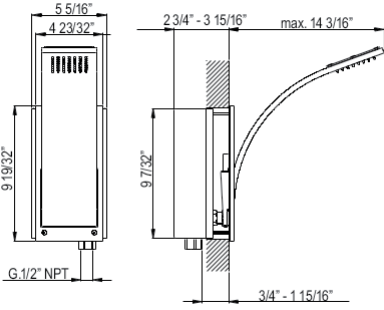

WA1319 Wave™ Integrated Shower Arm And Rain Showerhead

- Flow rate 1.8 GPM
- Must be installed at framing stage

Suggested Retail Price

APC	STN
3,745	4,064

I00625 8 1/2" Nebulosa Multifunction Circular Nebulizer Showerhead