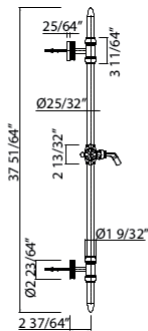

1210 Modern Flat Slide Bar

- Length cannot be cut down

Suggested Retail Price

APC	PN	STN	MB
956	956	1,247	1,419

D19000 Baltera Slide Bar

- Length cannot be cut down

Suggested Retail Price

APC	PN	STN	TCB
604	776	949	1,120