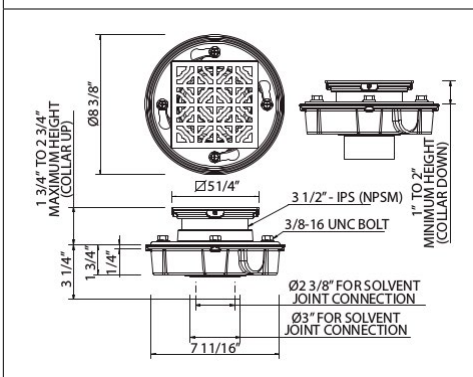

SDPVC2/3-3146 PVC 2" X 3" Drain Kit With 3146 Petal Decorative Cover

Suggested Retail Price

APC	PN	STN	IB	EB	TCB
369	394	427	518	518	503

- Accommodates 41.95 GPM flow rate