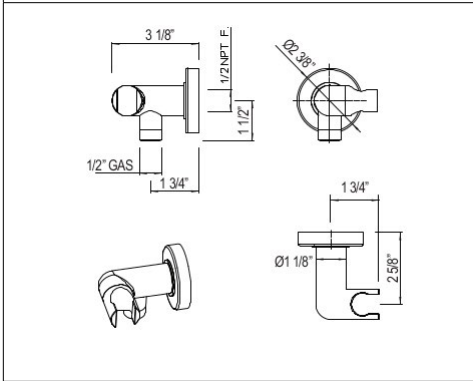

CD8000 Pivoting Handshower Holder With Hose Outlet

Suggested Retail Price

APC	PN	STN	MB	SG	TCB	ULB
149	189	249	199	249	249	311