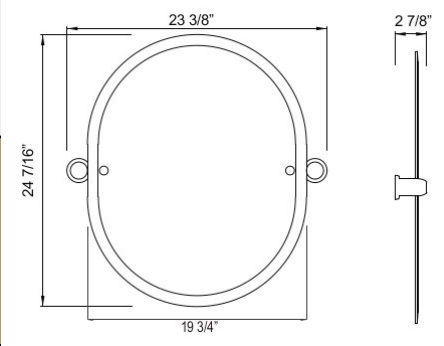

U.6482 Perrin & Rowe® Holborn™ Wall Mount 24 7/16" Oval Mirror

Suggested Retail Price			
APC	PN	STN	EG
1,010	1,109	1,261	1,263