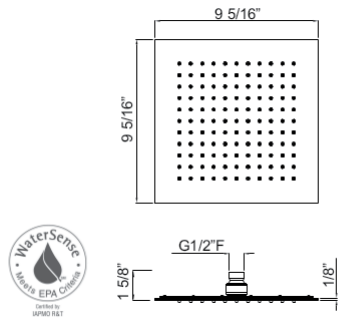

SLM05 9 1/2" Slim Ultra Thin Square Rain Showerhead

Suggested Retail Price

APC	PN	STN	IB	MB
658	990	857	1,349	949

- Flow rate 1.8 GPM
- Optional false ceiling installation kit available, order KIT00006NPT: $160