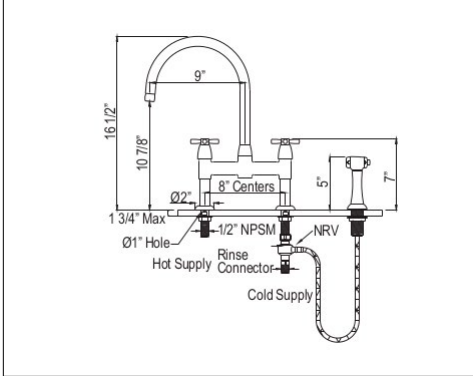

Handle	APC	PN	STN	EB	SEG
LS	1,290	1,419	1,612	1,831	2,389

U.4279LS OR U.4278X Perrin & Rowe® Holborn™ U-Spout Bridge Kitchen Faucet With Sidespray

• 1.8 GPM
• Unions included

Suggested Retail Price

Handle	APC	PN	STN	EB	EG	ULB
LS	2,185	2,405	2,732	3,103	3,103	3,103
X	2,185	2,405	2,732	3,103	3,103	3,103