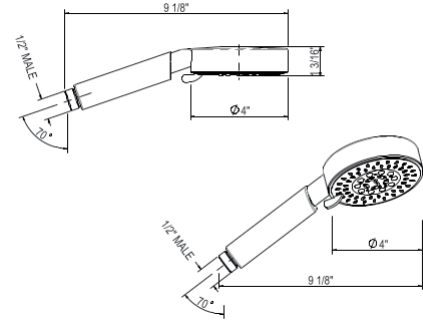

SOF136 5-Function Ecomodern Handshower

- Eco and environmentally friendly, restricted to 1.75 GPM flow rate

Suggested Retail Price

APC	PN	STN
114	138	138