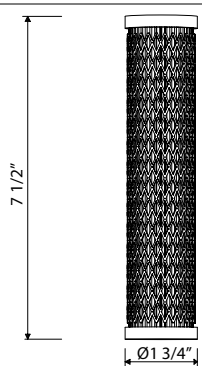

U.PRF1 Hot Water Replacement Filter Cartridge

- Designed for use with U.1106 hot water filtration system
- Recommended 6 month replacement

Suggested Retail Price	
	N/A
	119