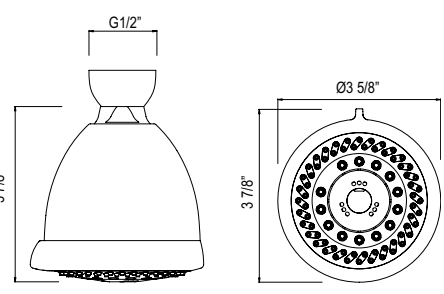

U.5800 Perrin & Rowe® Six-Function Showerhead

Suggested Retail Price

APC	PN	STN	EB	EG
461	507	576	654	654

- 6-function spray patterns
- Flow rate 1.75 GPM