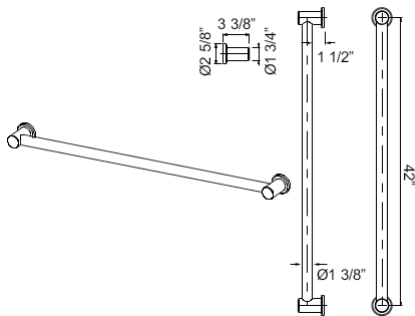

U.6914 39 3/4" Perrin & Rowe® Decorative Grab Bar

Suggested Retail Price

APC	PN	STN	EG
718	754	897	922

- Grab Bar compliant with Americans with Disabilities Act of 1990 (ADA)

SHOWER

CARE & MAINTENANCE