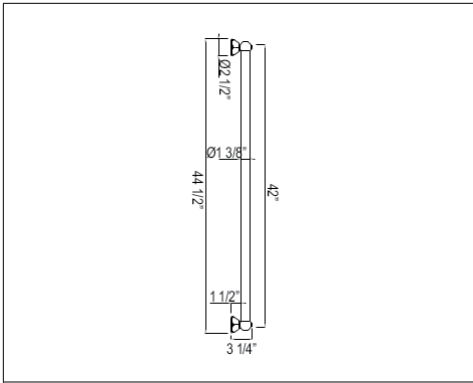

SHOWER

CARE & MAINTENANCE

1268 42" Decorative Grab Bar

Suggested Retail Price

APC	PN	STN	IB	TCB
660	727	852	938	852

- Grab Bar compliant with Americans with Disabilities Act of 1990 (ADA)

TERMS

1280 42" Palladian® Decorative Grab Bar