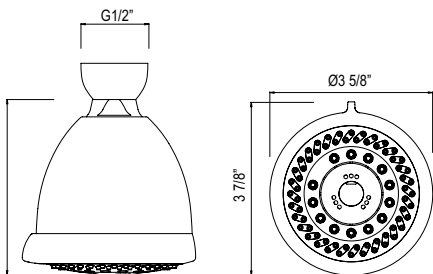

HOXTON

ROUGH

BATH FIXTURES

SHOWER

CARE & MAINTENANCE

TERMS

U.5800 Perrin & Rowe® Six-Function Showerhead

- 6-function spray patterns
- Flow rate 1.75 GPM