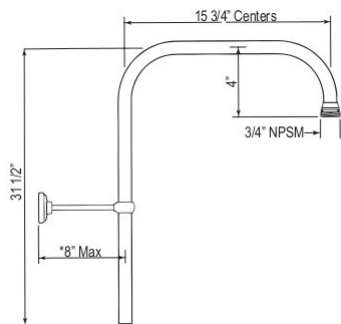

U.5391 Perrin & Rowe® 40" X 15" Rigid Riser Shower Outlet

Suggested Retail Price

APC	PN	STN	EB	EG
700	771	876	995	995

- May be cut to length required

U.5393 Perrin & Rowe® 31" X 15" Rigid Riser Shower Outlet