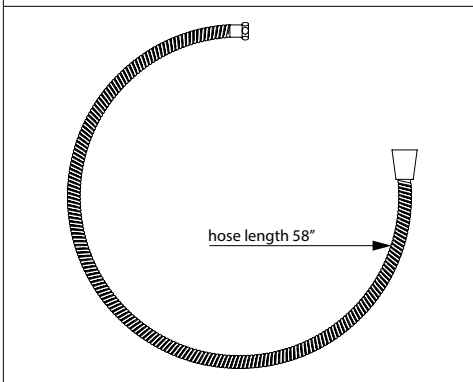

9.28385 58" Flexible Shower Hose

Suggested Retail Price

APC	PN	STN	EG
114	126	142	153

U.5302 Perrin & Rowe® Holborn™ Handshower Wall Outlet With Handshower Holder

Suggested Retail Price

APC	PN	STN	EG
360	396	449	510