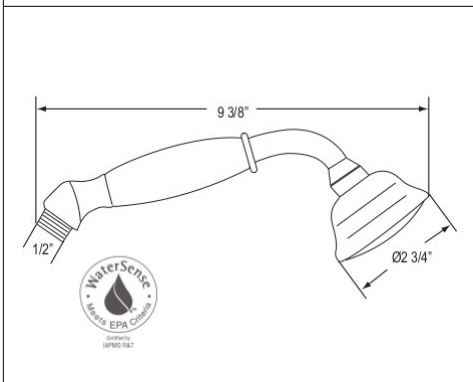

B204 Single-Function Handshower

- Flow rate 1.8 GPM

Suggested Retail Price

APC	PN	STN	IB	TCB
157	218	310	330	310