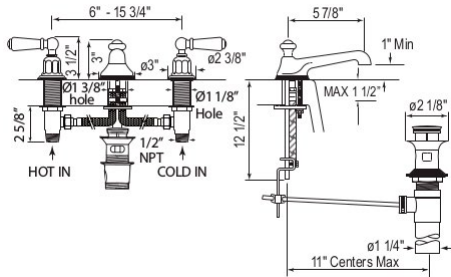

Suggested Retail Price

Handle	APC	PN	STN	EB	EG	ULB
L	1,311	1,443	1,640	1,862	1,862	1,862
X	1,311	1,443	1,640	1,862	1,862	1,862

- 1.2 GPM
- Includes both porcelain and metal lever inserts for U.3705L

U.3737L OR U.3738X Perrin & Rowe® Edwardian™ 4-Hole Deck Mount Low Level Spout Tub Filler With Handshower