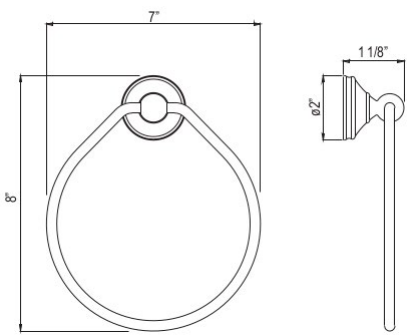

U.6634 Perrin & Rowe® Georgian Era™ Wall Mount 7" Towel Ring

Suggested Retail Price

APC	PN	STN	EB	EG
166	178	202	202	218