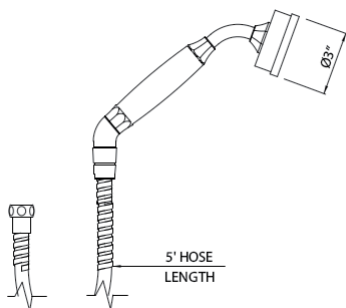

U.5195 Perrin & Rowe® Deco™ Inclined Easy Clean Handshower And Hose

- Flow rate 1.8 GPM

Suggested Retail Price

APC	PN	STN	EG
630	693	788	895

U.5140 Perrin & Rowe® Deco™ 24" Slide Bar