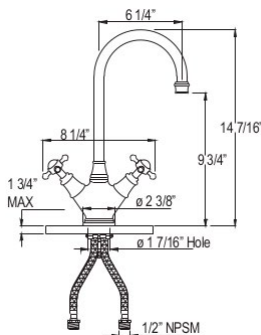

U.4703 Perrin & Rowe® Georgian Era™ 2-Handle Bar/Food Prep Faucet

Suggested Retail Price

Handle	APC	PN	STN	EB	EG	SEG	ULB
X	1,311	1,441	1,636	1,636	1,748	1,825	

• 1.8 GPM