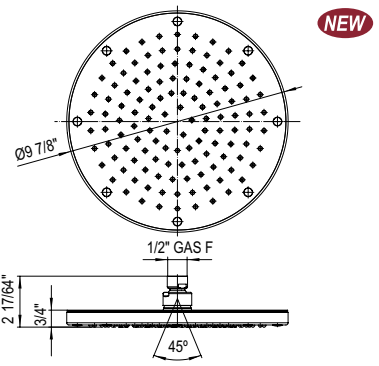

I00410 10" OKI Round Rain Showerhead

Suggested Retail Price

APC	PN	STN	IB	MB	SG	TCB
559	634	794	1,362	724	864	864

- Flow rate 1.8 GPM