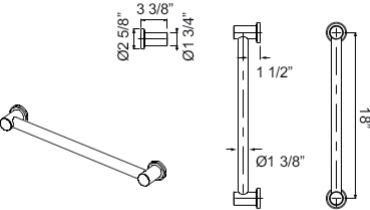

CARE & MAINTENANCE

TERMS

1260 18" Decorative Grab Bar

Suggested Retail Price

APC	PN	STN	IB	SUB	TCB
559	559	729	764	729	729

- Grab Bar compliant with Americans with Disabilities Act of 1990 (ADA)

1265 18" Decorative Grab Bar