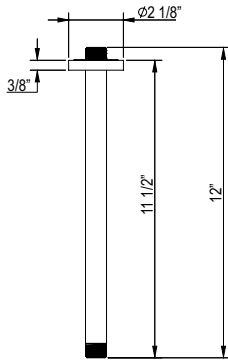

MB3551 Graceline® 12" Ceiling Mount Shower Arm

Suggested Retail Price

MB	FB	GM	SG	STB
470	225	640	443	640

- Length cannot be cut down

HOLBORN

HOXTON