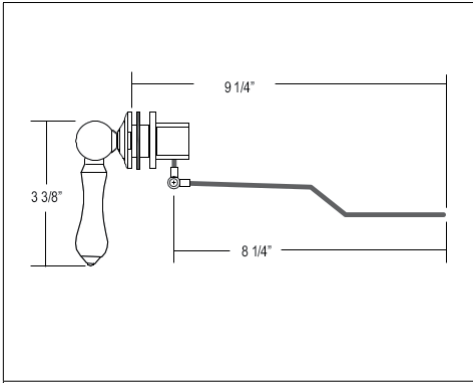

9440 Universal Tank Trip Lever

Suggested Retail Price

Handle	APC	PN	STN	IB	EB	TCB
L	138	138	180	272	225	225

- Fits front and side installations on toilet tanks