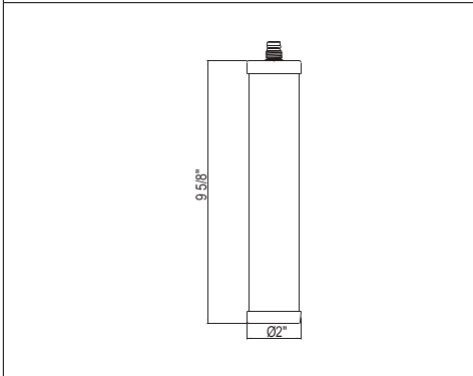

HRF-1000 Arolla™ Replacement Filter Unit Only

Suggested Retail Price

N/A
102

- Replacement filter for HRK-2000 filter system.
- Recommend changing filter every 6 months