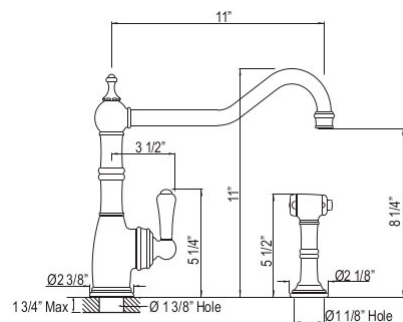

U.4747 Perrin & Rowe® Edwardian™ Single Handle Kitchen Faucet With Sidespray

Suggested Retail Price

Handle	APC	PN	STN	EB	EG	SEG	ULB
LS	1,802	1,981	2,253	2,253	2,522	2,508	2,546

- 1.8 GPM
- Requires 2 1/2" clearance from backsplash to center of faucet hole
- Matching bar/food prep faucet U.4739