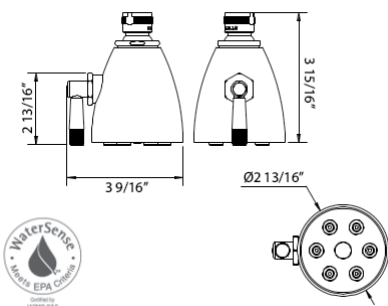

MB0190 3" Graceline® 6-Jet Adjustable Showerhead

Suggested Retail Price

APC	PN	STN	MB	FB	GM	SG	STB	ULB
319	351	398	415	453	393	838	453	453

- Flow rate 1.8 GPM

BI00059 3 1/2" Calliano 6-Jet Adjustable Showerhead