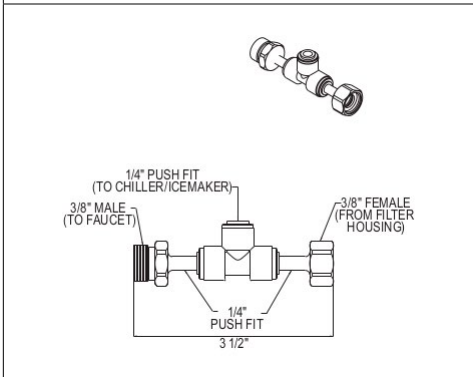

U.1810 Perrin & Rowe® Inline Ice Maker T-Connector

Suggested Retail Price

N/A
147

- For use with HRK-2000: $620