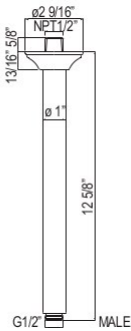

1505/12 12 5/8" Traditional Ceiling Mount Shower Arm

Suggested Retail Price

APC	PN	STN	IB	MB	RG	TCB	ULB
158	158	210	247	210	315	210	210

- Length cannot be cut down
- Modern style round escutcheon available, order ROGSCO14

ROUGH

BATH FIXTURES