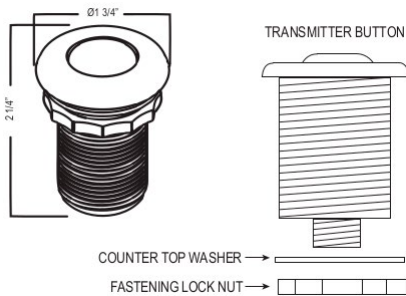

N/A
119

- Designed for use with U.1106 hot water filtration system
- Recommended 6 month replacement

U.6695 Perrin & Rowe® Georgian Era™ Deck Mount Soap Dispenser

Suggested Retail Price

APC	PN	STN	EB	EG	SEG	ULB
342	360	408	427	458	476	458