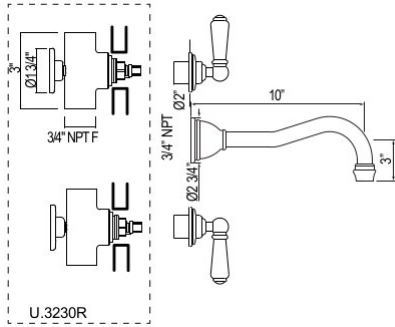

DECO

EDWARDIAN

GEORGIAN ERA

HOLBORN

HOXTON

ROUGHS

BATH FIXTURES

SHOWER

CARE & MAINTENANCE

TERMS

U.3780L OR U.3781X Perrin & Rowe® Edwardian™ 3-Hole Wall Mount Column Spout Tub Filler

Suggested Retail Price

Handle	APC	PN	STN	EB	EG	ULB
L	1,121	1,255	1,416	1,593	1,593	
X	1,121	1,255	1,416	1,416	1,487	1,501

- Rough valve sold separately
  - Order U.3230R lever wall rough valve: $429
  - Order U.3231R cross wall rough valve: $429
- 16-20 GPM
- 1 1/4" extension kit is U.3243, must order two pieces to extend both hot and cold valves: $69
- 5/8" extension kit is U.3243S, must order two pieces to extend both hot and cold valves: $64