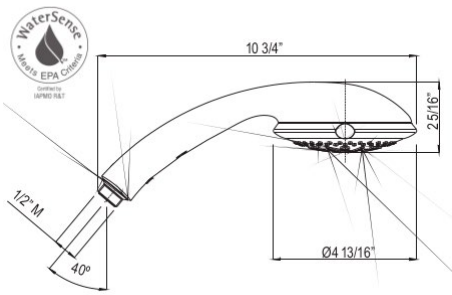

B00102 Ocean4 4-Function Handshower

- Flow rate 1.8 GPM

Suggested Retail Price

APC	PN	STN	MB	SG	TCB
149	189	351	249	419	419