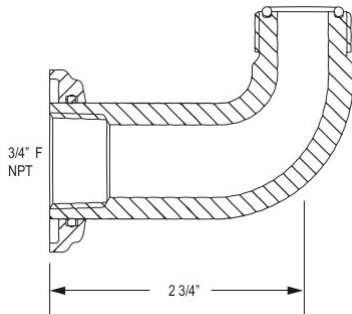

U.6381 Perrin & Rowe® Pair Of Wall Unions

- U.6399 3" extension unions available to lift height of tub filler

Suggested Retail Price

APC	PN	STN	EB	EG
583	640	727	727	777