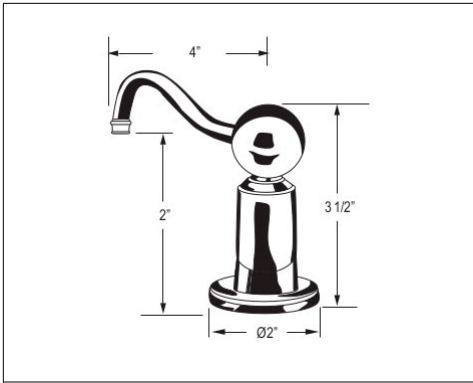

U.6995 Perrin & Rowe® Traditional Deck Mount Soap Dispenser

Suggested Retail Price

APC	PN	STN	EB	EG	SEG	ULB
350	367	436	436	474	488	479

LS850P Traditional Style Soap/Lotion Dispenser

Suggested Retail Price