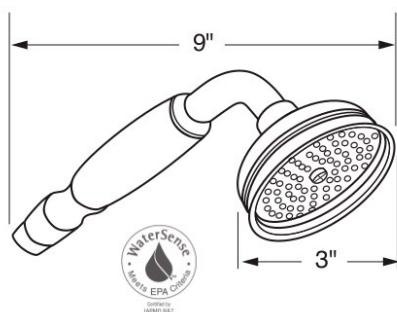

1100/8E Single-Function Anti-Calcium Handshower

Suggested Retail Price

APC	PN	STN	TCB	IB
213	213	273	273	282

- Flow rate 1.8 GPM