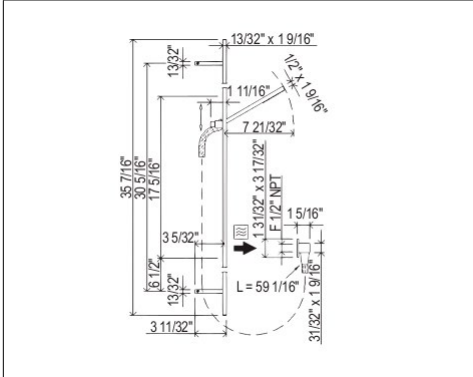

1340 Modern Rectangular Handshower Set

Suggested Retail Price

APC	PN	STN	TCB
1,700	1,700	2,214	2,217

- Kit includes:
  - 1210: Slide bar
  - 1145/8: Single-function handshower
  - 1795: Wall outlet
  - 16880: 59" flexible PVC hose