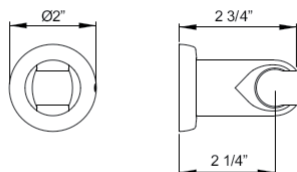

DECO

EDWARDIAN

GEORGIAN ERA

HOLBORN

HOXTON

ROUGHES

BATH FIXTURES

SHOWER

CARE & MAINTENANCE

TERMS

U.5846 Perrin & Rowe® Holborn™ Handshower Shower Outlet

Suggested Retail Price

APC	PN	STN	EG
192	212	240	273

U.5300 Perrin & Rowe® Holborn™ Wall Mount Handshower Holder

Suggested Retail Price

APC	PN	STN	EG
265	291	331	331

U.6416 Perrin & Rowe® Holborn™ Wall Mount Corner Basket

Suggested Retail Price

APC	PN	STN	EG
447	448	502	567

U.6421 Perrin & Rowe® Holborn™ Wall Mount Single Robe Hook

Suggested Retail Price

APC	PN	STN	EG
124	135	146	155

U.6422 Perrin & Rowe® Holborn™ Wall Mount Double Robe Hook

Suggested Retail Price

APC	PN	STN	EG
142	148	171	180