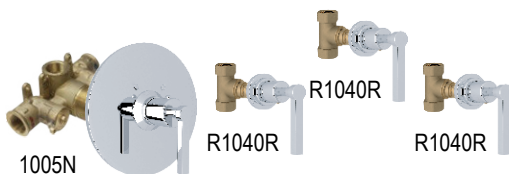

1005N

- 12 GPM
- Temperature control only
- Recommended inlet connection: 3/4" NPT
- Extension kit included with valve
- Must add volume control R1040R

DECO
EDWARDIAN
GEORGIAN ERA
HOLBORN
HOXTON
ROUGHS
BATH FIXTURES
SHOWERS
CARE & MAINTENANCE
TERMS