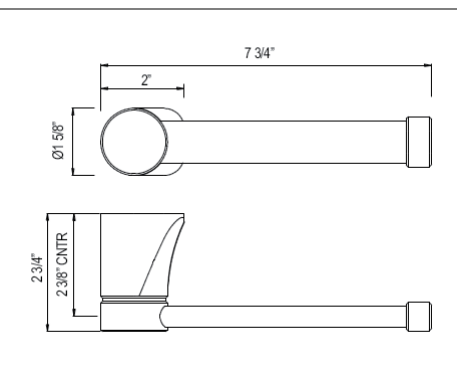

U.6451 Perrin & Rowe® Hoxton™ Wall Mount Toilet Paper Holder

Suggested Retail Price

APC	PN	STN	EG
497	407	466	524