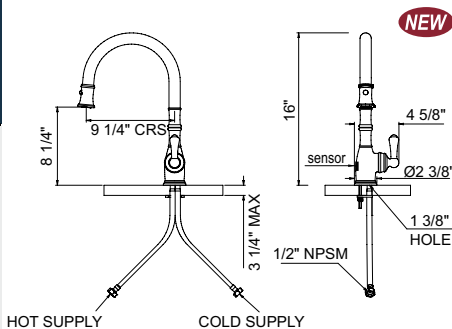

U.4734 Perrin & Rowe® Georgian Era™ Pull-Down Touchless Faucet

- 1.8 GPM
- Requires 2 1/2" clearance from backsplash to center of faucet hole
- Dual spray with lock in modes
- For AC Plug-in Adapter Kit call customer care for pricing
- Matching prep faucet U.4743

Suggested Retail Price

APC	PN	STN	EB	SEG
1,358	1,416	1,647	1,647	1,844