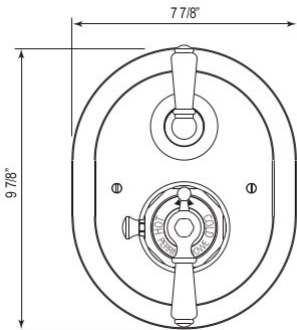

- Includes both porcelain and metal lever inserts
- Rough valve sold separately
  - Order U.5555BO thermostatic rough: $1,696

U.5565L OR U.5566X Perrin & Rowe® Edwardian™ Era 3/4" Round Thermostatic Trim Without Volume Control

Suggested Retail Price

Handle	APC	PN	STN	EB	EG
L	991	1,091	1,239	1,407	1,407
X	991	1,091	1,239	1,407	1,407