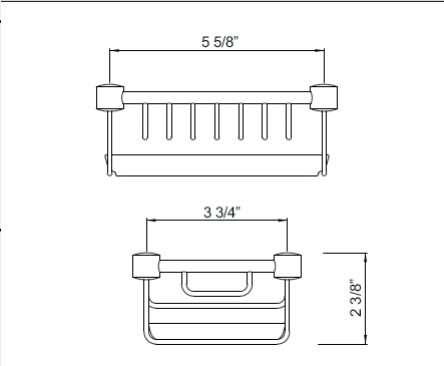

U.6472 Perrin & Rowe® Holborn™ Free Standing Porcelain Soap Basket

Suggested Retail Price			
APC	PN	STN	EG
322	352	401	400