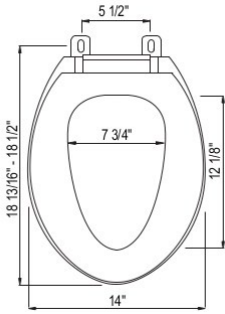

RS2862 Elongated Easy Close Toilet Seat

Suggested Retail Price

WH
134