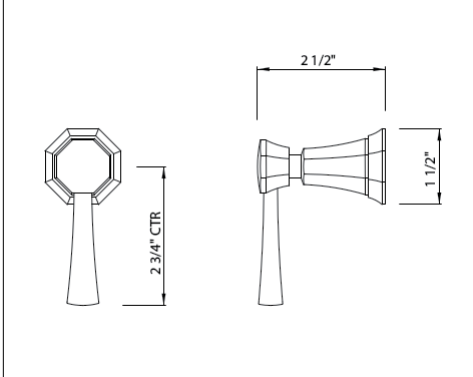

U.6176 Perrin & Rowe® Deco™ Tank Trip Arm

Suggested Retail Price

Handle	APC	PN	STN	EG
LS	314	329	376	406

- Fits front and side installations on toilet tanks