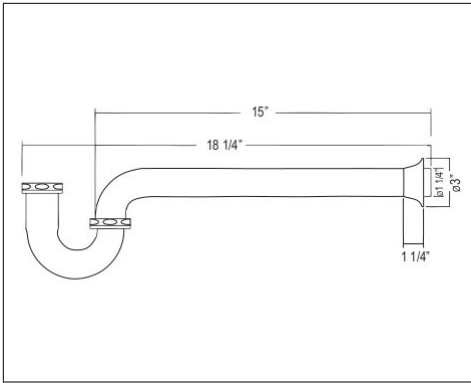

RPT114 15" Traditional Style Extended Decorative P-Trap

Suggested Retail Price

APC	PN	STN	EB	EG	TCB
281	281	281	681	824	681

- Extended 15" long waste bend tube with length that can be cut down to fit
- Includes reducing washer for 1 1/2" wall outlet