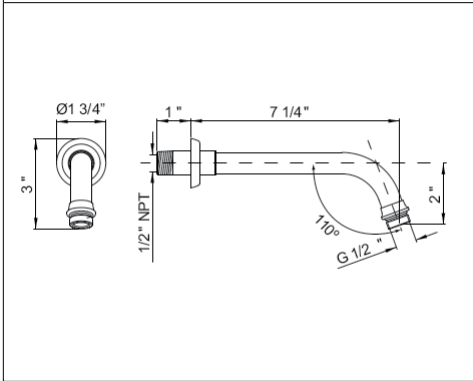

Suggested Retail Price

Handle	APC	PN	STN	EG
LS	234	258	293	333
X	234	258	293	333

U.5884 Perrin & Rowe® Holborn™ 15" Wall Mount Shower Arm

Suggested Retail Price

APC	PN	STN	EG
354	390	443	503

U.5882 Perrin & Rowe® Holborn™ 7 1/4" Angled Wall Mount Shower Arm