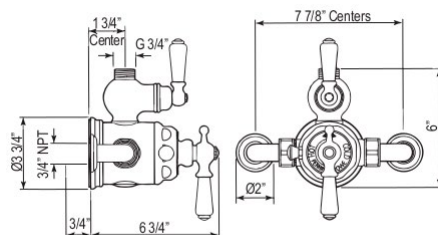

U.5550L OR U.5552X Perrin & Rowe® Edwardian™ Exposed Therm Valve With Volume And Temperature Control

Suggested Retail Price

Handle	APC	PN	STN	EB	EG
L	3,200	3,521	4,001	4,545	4,545
X	3,200	3,521	4,001	4,545	4,545