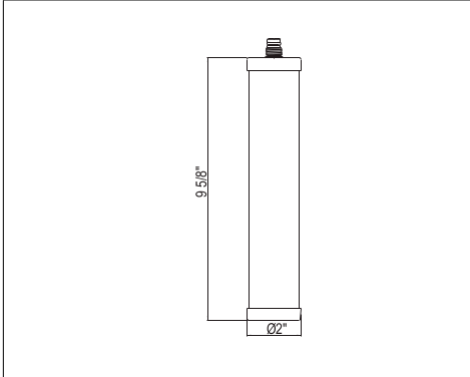

HRF-1000 Arolla™ Replacement Filter Unit Only

Suggested Retail Price	
	N/A
	102

- Replacement filter for HRK-2000 filter system.
- Recommend changing filter every 6 months