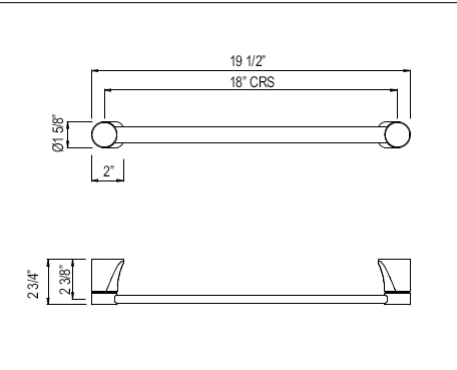

U.6463 Perrin & Rowe® Hoxton™ Wall Mount 18" Single Towel Bar

Suggested Retail Price

APC	PN	STN	EG
658	691	759	889

- Cannot be cut

U.6464 Perrin & Rowe® Hoxton™ Wall Mount 24" Single Towel Bar

Suggested Retail Price