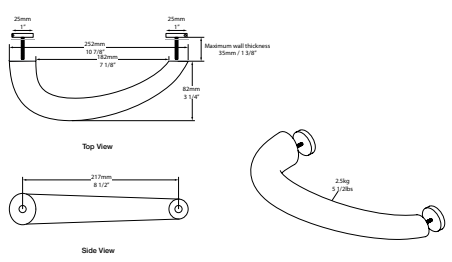

HANDLE KIT Handle Kit - Set of 2

Suggested Retail Price	
	PC
K-HAN01	521

- Polished Chrome handles for select bathtubs
- Set of two handles
- Compatible with Amalfi, Amiata, Barcelona, barcelona 2, barcelona 3, Edge, Eldon, ios, ionian, napoli, Radford, Ravello, Toulouse, Trivento, vetralla and Vetralla 2
- Measures 10 7/8" long