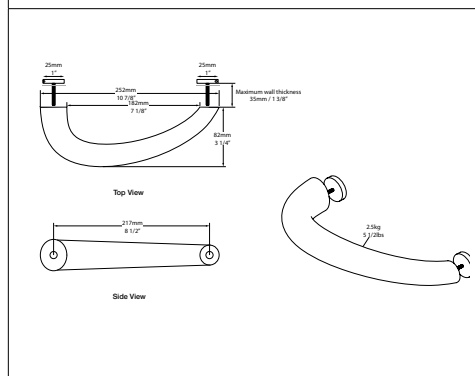

HANDLE KIT Handle Kit - Set of 2

Suggested Retail Price	
PC	521
K-HAN01	521

- Polished Chrome handles for select bathtubs
- Set of two handles
- Compatible with Amalfi, Amiata, Barcelona, barcelona 2, barcelona 3, Edge, Eldon, ios, ionian, napoli, Radford, Ravello, Toulouse, Trivento, vetralla and Vetralla 2
- Measures 10 7/8" long