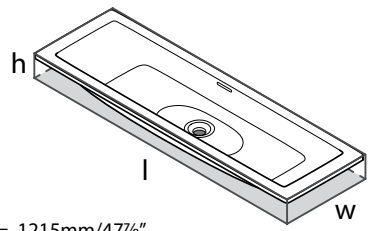

L = 1215mm/47 7/8"
W = 380mm/15"
H = 148mm/5 7/8"

ROSSENDALE 122 Rosendale 122 Undermount or Drop-in Sink

Suggested Retail Price	
	IO
DU-ROS-122	1,249

- ENGLISHCAST™ solid surface is made from finely ground natural Volcanic Limestone™
- Glossy white, hand-finished, UV- and stain-resistant and offers exceptional strength and durability
- Drain kit required and sold separately, Order K-24 or K-25
- Requires decking or support (not included)
- Internal overflow