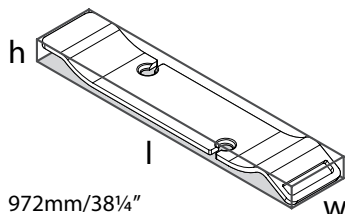

l = 972mm/38 1/4"
w = 200mm/7 7/8"
h = 73mm/2 7/8"

TOMBOLO 10 Tombolo 10 Bathtub Rack

Suggested Retail Price

	OAK	WAL	WHT
TOM-10	527	527	527

- Contemporary bathtub rack in either Oak, Walnut or White finish
- Integrated wine glass holders add functionality to the bathtub
- Compatible with Amalfi, Amiata, Barcelona, Barcelona 2, Barcelona 3, Edge, Elwick, ionian, ios, Napoli, Radford, Terrassa and Toulouse bathtubs.
- Measures 38 1/4" long