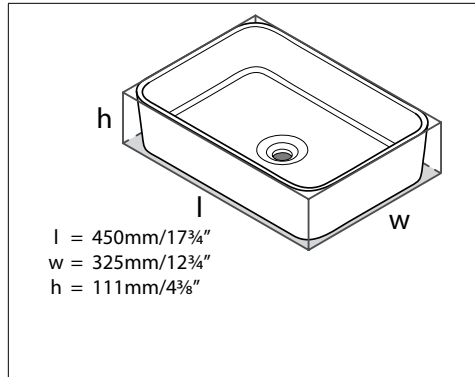

EDGE 45 Edge 45 Rounded Rectangle Vessel Sink

Suggested Retail Price	
NO	733
VB-EDG-45	733

- ENGLISHCAST™ solid surface is made from finely ground natural Volcanic Limestone™
- Glossy white, hand-finished, UV- and stain-resistant and offers exceptional strength and durability
- Drain kit required and sold separately, Order K-24 or K-25
- No Overflow