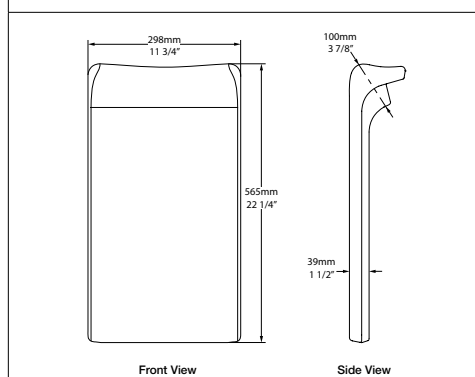

TOMBOLO 10 Tombolo 10 Bathtub Rack

Suggested Retail Price			
	OAK	WAL	WHT
TOM-10	527	527	527

- Contemporary bathtub rack in either Oak, Walnut or White finish
- Integrated wine glass holders add functionality to the bathtub
- Compatible with Amalfi, Amiata, Barcelona, Barcelona 2, Barcelona 3, Edge, Elwick, ionian, ios, Napoli, Radford, Terrassa and Toulouse bathtubs.
- Measures 38 1/4" long

LUXURY BACKREST Luxury Backrest For ios And Edge Bathtubs

Suggested Retail Price		
	AN	GR
BR-SIT	470	470

- Dedicated design for the ios and Edge bathtubs
- Measures 11.75"W x 22.25" H
- Cleans easily with soap and water
- Stylish Anthracite or Light Gray colors