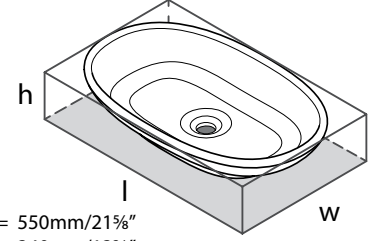

l = 550mm/21 3/8"
w = 340mm/13 3/8"
h = 100mm/3 7/8"

CABRITS 55 Cabrits 55 Oval Vessel Sink

Suggested Retail Price	
	NO
VB-CAB-55	733

- ENGLISHCAST™ solid surface is made from finely ground natural Volcanic Limestone™
- Glossy white, hand-finished, UV- and stain-resistant and offers exceptional strength and durability
- Drain kit required and sold separately, Order K-24 or K-25