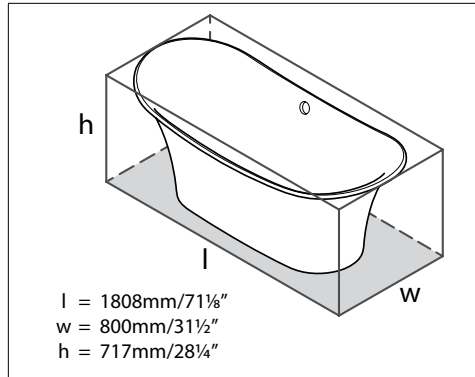

TOULOUSE Toulouse 71" Freestanding Bathtub

- ENGLISHCAST™ solid surface is made from finely ground natural Volcanic Limestone™
- Glossy white, hand-finished, UV- and stain-resistant and offers exceptional strength and durability
- Drain kit required and sold separately, Order K-50, K-40 or K-36
- Void space underneath tub to accommodate drain plumbing

	Suggested Retail Price	
	OF	NO
TOU-N-SW	5798	5798