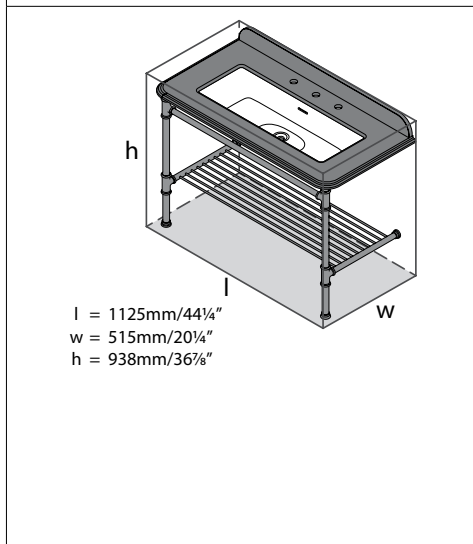

METALLO 113 QUARTZ Metallo 113 Washstand

- ENGLISHCAST™ solid surface is made from finely ground natural Volcanic Limestone™
- Two Polished Chrome legs with distinctive tee joint detailing
- Option to order with or without faucet holes
- Towel rail and a metal rail shelf for storage
- Black (BK), Biscuit (BT) or White (WH) Quartz surface choices; Wall anchors included
- Internal overflow

Suggested Retail Price

	PC
MET-113-QBK-N	3,518
MET-113-QBK-1TH	3,518
MET-113-QBK-3TH	3,518
MET-113-QBT-N	3,518
MET-113-QBT-1TH	3,518
MET-113-QBT-3TH	3,518
MET-113-QWH-N	3,518
MET-113-QWH-1TH	3,518
MET-113-QWH-3TH	3,518