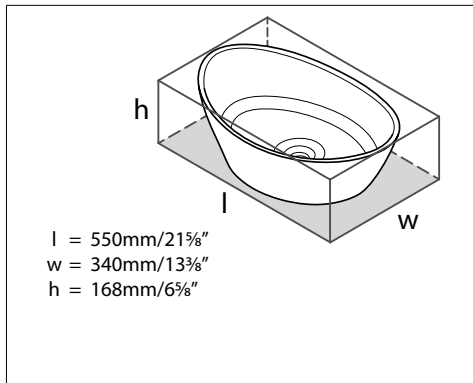

AMALFI 55 Amalfi Oval Vessel Sink

- Available: Spring 2020 for matte finish
- ENGLISHCAST™ solid surface is made from finely ground natural Volcanic Limestone™
- In matte and glossy white, hand-finished, UV- and stain-resistant and offers exceptional strength and durability
- Drain kit required and sold separately, Order K-24 or K-25
- No Overflow

Suggested Retail Price	
	NO
VB-AML-55	733
VB-AML55M-SM	733