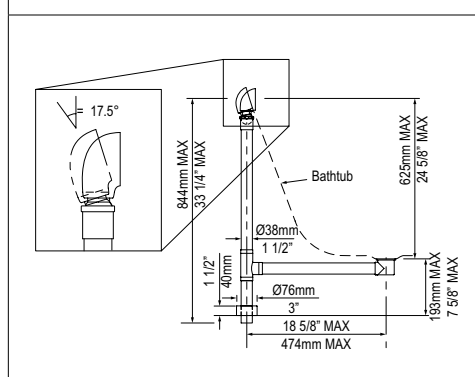

KIT 70 Freestanding Bathtub Island Drain for Sub-floor Installation Box

Suggested Retail Price			
	ABS	PVC	CIR
K-70	255	255	288

- Island Bathtub Drain
- Optimized for Victoria+Albert bathtubs requiring subfloor connection