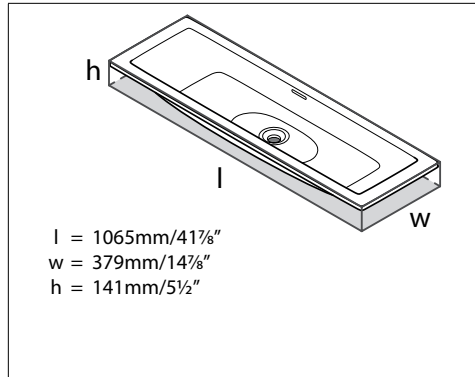

ROSSENDALE 107 Rosendale 107 Undermount or Drop-in Sink

Suggested Retail Price	
	10
DU-ROS-107	1,122

- ENGLISHCAST™ solid surface is made from finely ground natural Volcanic Limestone™
- Glossy white, hand-finished, UV- and stain-resistant and offers exceptional strength and durability
- Drain kit required and sold separately, Order K-24 or K-25
- Requires decking or support (not included)
- Internal overflow