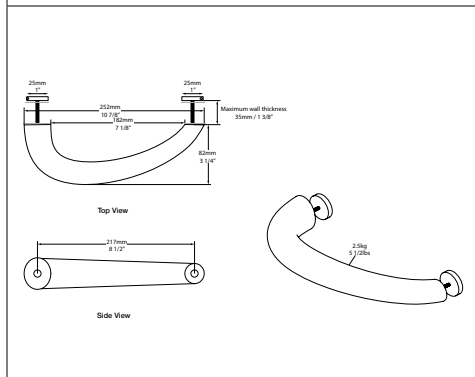

HANDLE KIT Handle Kit - Set of 2

Suggested Retail Price

PC	
K-HAN01	521

- Polished Chrome handles for select bathtubs
- Set of two handles
- Compatible with Amalfi, Amiata, Barcelona, barcelona 2, barcelona 3, Edge, Eldon, ios, ionian, napoli, Radford, Ravello, Toulouse, Trivento, vetralla and Vetralla 2
- Measures 10 7/8" long