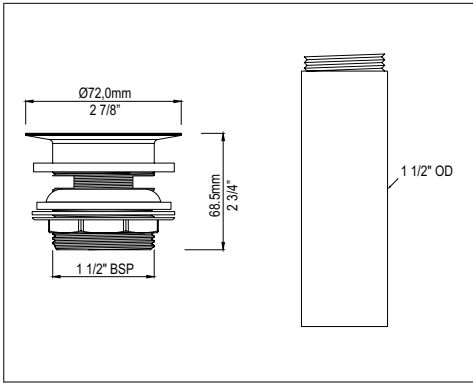

KIT 13 Drain for undermount/drop in bathtubs

- Slotted rain for undermount/drop in bathtubs
- Drain kit with captive flip plug
- Available in multiple finishes to complement a variety of bathtub fillers

	Suggested Retail Price				
	PC	BN	ORB	PB	PN
K-13	156	178	178	178	178