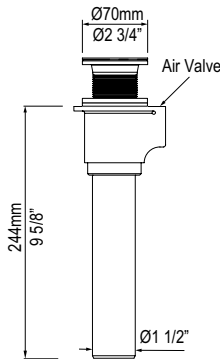

KIT 40 IntelliDrain "Click Clack" for sub floor installation

	Suggested Retail Price			
	PC	BN	PN	WH
K-40E	530	541	541	541

- Patented magnetic technology measures water pressure to activate drain at 15 3/4" depth
- Suitable for bathtubs without a predrilled overflow
- Available in multiple finishes to complement a variety of bathtub fillers
- Recommended for use with KIT 70 island drain
- Not suitable for Barcelona 2, Barcelona 3, Cabrits, Corvara, Pescadero and clawfoot tubs