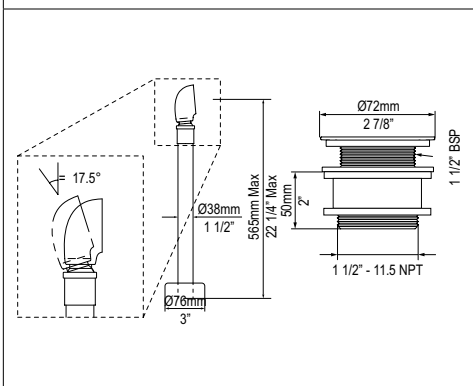

KIT 51 Freestanding Bathtub Drain Kit For Sub-Floor Installation Box

- Bathtub drain kit for sub-floor installation box
- Bathtub drain kit featuring a contemporary toe-tap plug for above-floor installations
- Toe-tap drain for ease of use
- Available in multiple finishes to complement a variety of bathtub fillers

	Suggested Retail Price					
	PC	BN	ORB	PB	PN	UB
K-57	368	419	419	419	419	419