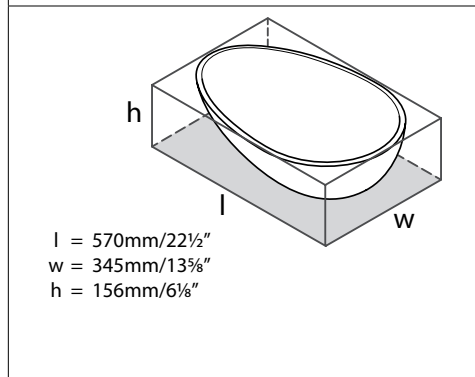

NAPOLI 57 Napoli Oval Vessel Sink

Suggested Retail Price	
	NO
VB-NAP-57	733
VB-NAP57M-SM	733

- **Available: Spring 2020 for matte finish**
- ENGLISHCAST™ solid surface is made from finely ground natural Volcanic Limestone™
- In matte and glossy white, hand-finished, UV- and stain-resistant and offers exceptional strength and durability
- Drain kit required and sold separately, Order K-24 or K-25
- No Overflow