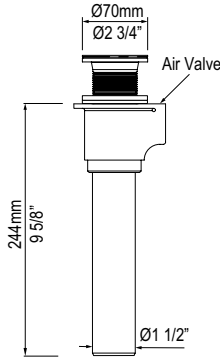

KIT 36 IntelliDrain "Click Clack" for sub floor installation

	Suggested Retail Price			
	PC	BN	PN	WH
K-36E	530	541	541	541

- Patented magnetic technology measures water pressure to activate drain at 14" depth
- Suitable for bathtubs without a predrilled overflow
- Available in multiple finishes to complement a variety of bathtub fillers
- Recommended for use with KIT 70 island drain
- Not suitable for Cabrits and clawfoot tubs