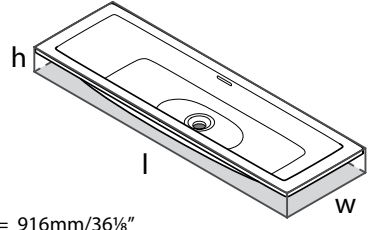

L = 916mm/36 1/8"
W = 382mm/15"
H = 148mm/5 7/8"

ROSSENDALE 91 Rosendale 91 Undermount or Drop-in Sink

Suggested Retail Price	
	IO
DU-ROS-91	1,027

- ENGLISHCAST™ solid surface is made from finely ground natural Volcanic Limestone™
- Glossy white, hand-finished, UV- and stain-resistant and offers exceptional strength and durability
- Drain kit required and sold separately, Order K-24 or K-25
- Requires decking or support (not included)
- Internal overflow