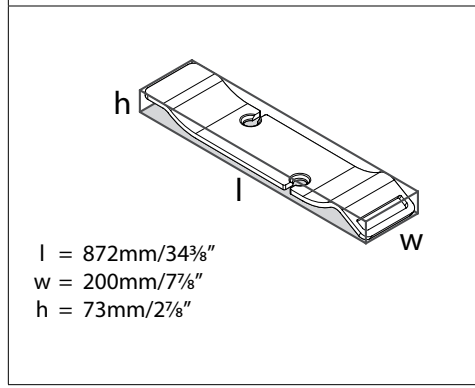

TOMBOLO 8 Tombolo 8 Bathtub Rack

Suggested Retail Price			
	OAK	WAL	WHT
TOM-08	527	527	527

- Contemporary bathtub rack in either Oak, Walnut or White finish
- Integrated wine glass holders add functionality to the bathtub
- Compatible with Cheshire, Eldon, Hampshire, Pembroke, Ravello, Roxburgh, Trivento, Vetralla, Vetralla 2, Wessex, Worcester and York bathtubs.
- Measures 34 3/8" long