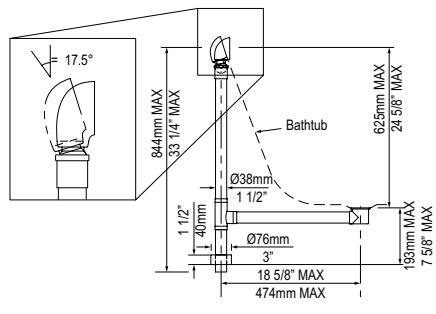

KIT 50 Freestanding Bathtub Drain Kit For Above-Floor Installation Box

Suggested Retail Price							
	PC	AB	BN	ORB	PB	PN	UB
K-50	368	429	429	429	429	429	429

- Bathtub drain kit for above-floor installation box
- Bathtub drain kit featuring a contemporary toe-tap plug for above-floor installations
- Toe-tap drain for ease of use
- Available in multiple finishes to complement a variety of bathtub fillers