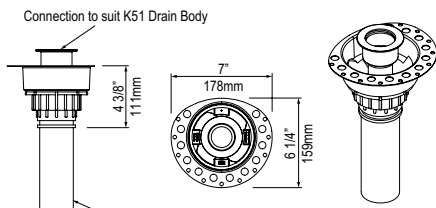

	Suggested Retail Price			
	PC	BN	PN	WH
K-40E	530	541	541	541

Connection to suit K51 Drain Body

2" Sch. 40 PVC or ABS Tube

KIT 70 Freestanding Bathtub Island Drain for Sub-floor Installation Box

- Island Bathtub Drain
- Optimized for Victoria+Albert bathtubs requiring subfloor connection