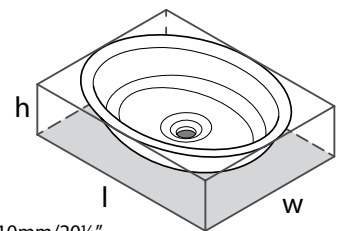

l = 510mm/20 1/8"
w = 395mm/15 1/2"
h = 115mm/4 1/2"

RADFORD 51 Radford Oval Vessel Sink

Suggested Retail Price

	NO
VB-RAD-51	733

- ENGLISHCAST™ solid surface is made from finely ground natural Volcanic Limestone™
- Glossy white, hand-finished, UV- and stain-resistant and offers exceptional strength and durability
- Drain kit required and sold separately, Order K-24 or K-25
- No Overflow