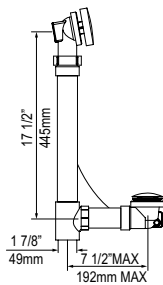

KIT 61 ABS Freestanding Bathtub Overflow and Drain Kit For Above-Floor Installation Box

Suggested Retail Price

	PC	BN
K-61ABS	276	304

- Combined bathtub overflow and drain
- Bathtub drain kit featuring a contemporary toe-tap plug for above-floor installations
- Toe-tap drain for ease of use
- Available in Chrome or Brushed Nickel to complement a variety of bathtub fillers