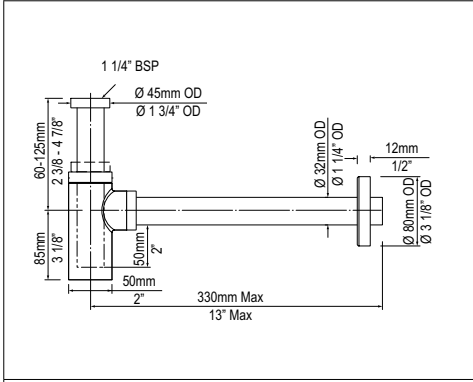

KIT 22 Vessel Sink Bottle Trap

- Bottle trap for use with K-24/25 drain kits for vessel and undermount sinks
- Cylindrical design compatible with many styles of bath faucet installations
- Removable trap eye for easy cleaning

Suggested Retail Price							
	PC	AB	BN	ORB	PB	PN	UB
K-22	149	162	162	162	162	162	162