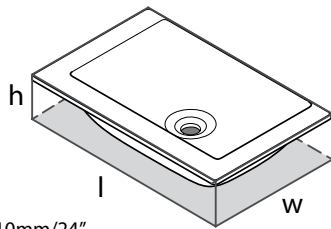

L = 610mm/24"
W = 420mm/16½"
H = 134mm/5¼"

KALDERA 62 Kaldera 62 Undermount Rectangular Sink