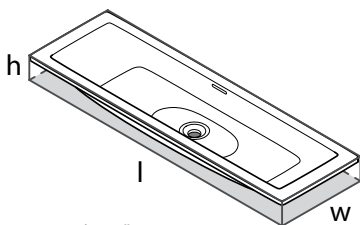

L = 512mm/20⅝"
W = 351mm/13⅞"
H = 175mm/6⅞"

PEMBROKE 52 Pembroke 52 Undermount or Drop-in Sink

Suggested Retail Price

	IO
DU-PEM-52	678

- ENGLISHCAST™ solid surface is made from finely ground natural Volcanic Limestone™
- Glossy white, hand-finished, UV- and stain-resistant and offers exceptional strength and durability
- Drain kit required and sold separately, Order K-24 or K-25
- Can be undermounted or dropped in
- Internal overflow