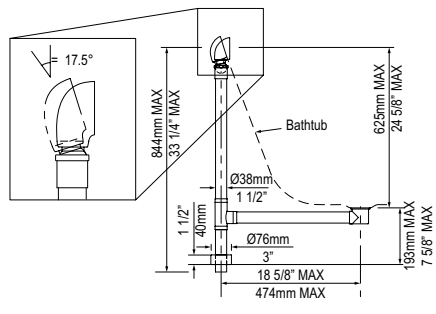

KIT 50 Freestanding Bathtub Drain Kit For Above-Floor Installation Box

- Bathtub drain kit for above-floor installation box
- Bathtub drain kit featuring a contemporary toe-tap plug for above-floor installations
- Toe-tap drain for ease of use
- Available in multiple finishes to complement a variety of bathtub fillers

Suggested Retail Price							
	PC	AB	BN	ORB	PB	PN	UB
K-50	368	429	429	429	429	429	429