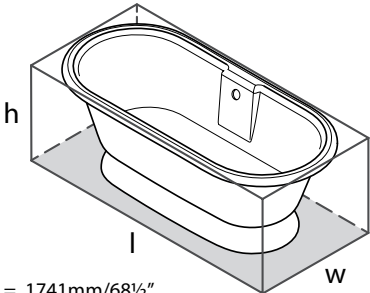

TOMBOLO 8 Tombolo 8 Bathtub Rack

Suggested Retail Price			
	OAK	WAL	WHT
TOM-08	527	527	527

- Contemporary bathtub rack in either Oak, Walnut or White finish
- Integrated wine glass holders add functionality to the bathtub
- Compatible with Cheshire, Eldon, Hampshire, Pembroke, Ravello, Roxburgh, Trivento, Vetralla, Vetralla 2, Wessex, Worcester and York bathtubs.
- Measures 34 3/8" long