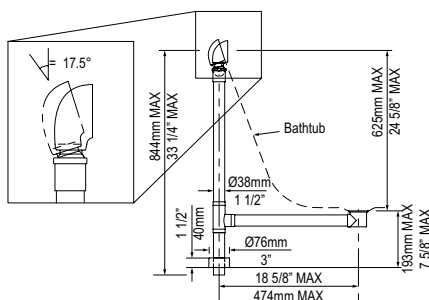

KIT 50 Freestanding Bathtub Drain Kit For Above-Floor Installation Box

	Suggested Retail Price						
	PC	AB	BN	ORB	PB	PN	UB
K-50	368	429	429	429	429	429	429

- Bathtub drain kit for above-floor installation box
- Bathtub drain kit featuring a contemporary toe-tap plug for above-floor installations
- Toe-tap drain for ease of use
- Available in multiple finishes to complement a variety of bathtub fillers