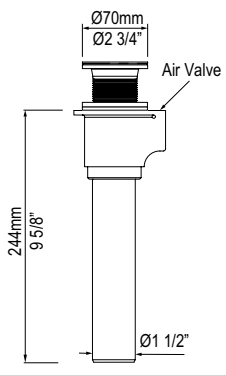

NEW

KIT 40 IntelliDrain "Click Clack" for sub floor installation

	Suggested Retail Price			
	PC	BN	PN	WH
K-40E	530	541	541	541

- Patented magnetic technology measures water pressure to activate drain at 15 3/4" depth
- Suitable for bathtubs without a predrilled overflow
- Available in multiple finishes to complement a variety of bathtub fillers
- Recommended for use with KIT 70 island drain
- Not suitable for Barcelona 2, Barcelona 3, Cabrits, Corvara, Pescadero and clawfoot tubs