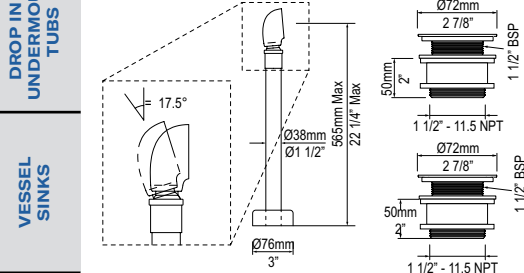

Suggested Retail Price

	AN
BR-BAR	470

l = 1743mm/68 5/8"
w = 748mm/29 1/2"
h = 564mm/22 1/4"

CABRITS Cabrits 69" Freestanding Bathtub

Suggested Retail Price	
	OF
CAB-N-SW	6602

- ENGLISHCAST™ solid surface is made from finely ground natural Volcanic Limestone™
- Glossy white, hand-finished, UV- and stain-resistant and offers exceptional strength and durability
- Drain kit required and sold separately, Order K-52