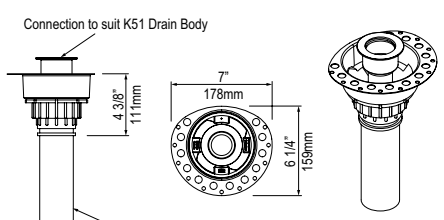

2" Sch. 40 PVC or ABS Tube

KIT 70 Freestanding Bathtub Island Drain for Sub-floor Installation Box

	Suggested Retail Price		
	ABS	PVC	CIR
K-70	255	255	288

- Island Bathtub Drain
- Optimized for Victoria+Albert bathtubs requiring subfloor connection