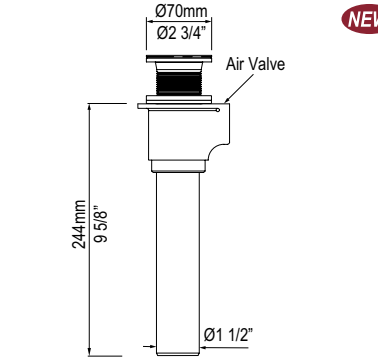

KIT 36 IntelliDrain "Click Clack" for sub floor installation

	Suggested Retail Price			
	PC	BN	PN	WH
K-36E	530	541	541	541

- Patented magnetic technology measures water pressure to activate drain at 14" depth
- Suitable for bathtubs without a predrilled overflow
- Available in multiple finishes to complement a variety of bathtub fillers
- Recommended for use with KIT 70 island drain
- Not suitable for Cabrits and clawfoot tubs