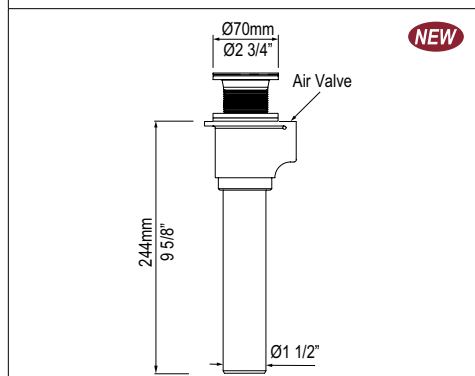

KIT 36 IntelliDrain "Click Clack" for sub floor installation

Suggested Retail Price

	PC	BN	PN	WH
K-36E	530	541	541	541

- Patented magnetic technology measures water pressure to activate drain at 14" depth
- Suitable for bathtubs without a predrilled overflow
- Available in multiple finishes to complement a variety of bathtub fillers
- Recommended for use with KIT 70 island drain
- Not suitable for Cabrits and clawfoot tubs