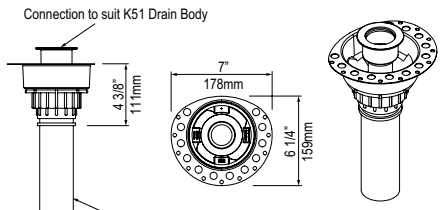

2" Sch. 40 PVC or ABS Tube

KIT 70 Freestanding Bathtub Island Drain for Sub-floor Installation Box

	Suggested Retail Price		
	ABS	PVC	CIR
K-70	255	255	288

- Island Bathtub Drain
- Optimized for Victoria+Albert bathtubs requiring subfloor connection