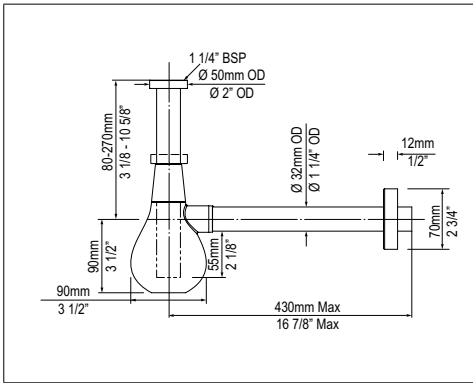

KIT 122 Vessel Sink Bottle Trap

- Bottle trap for use with K-24/25 drain kits for vessel and undermount sinks
- Teardrop design compatible with many styles of bath faucet installations
- Removable trap eye for easy cleaning

Suggested Retail Price	
	PC
K-122	233