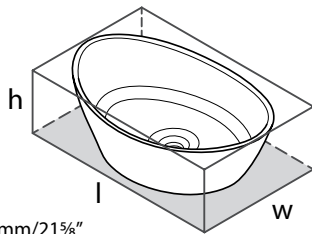

l = 550mm/21 5/8"
w = 340mm/13 3/8"
h = 168mm/6 5/8"

AMALFI 55 Amalfi Oval Vessel Sink

Suggested Retail Price

	NO
VB-AML-55	733
VB-AML55M-SM	733

- Available: Spring 2020 for matte finish
- ENGLISHCAST™ solid surface is made from finely ground natural Volcanic Limestone™
- In matte and glossy white, hand-finished, UV- and stain-resistant and offers exceptional strength and durability
- Drain kit required and sold separately, Order K-24 or K-25
- No Overflow