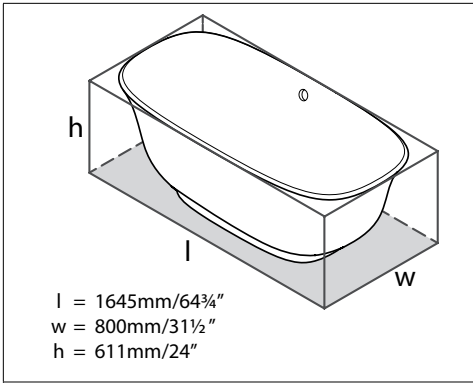

AMIATA Amiata 65" Freestanding Bathtub

- ENGLISHCAST™ solid surface is made from finely ground natural Volcanic Limestone™
- In matte and glossy white, hand-finished, UV- and stain-resistant and offers exceptional strength and durability
- Drain kit required and sold separately, Order K-51, K-40 or K-36

	Suggested Retail Price	
	OF	NO
AMT-N-SW	5945	5945
AMTM-N-SM	5945	5945