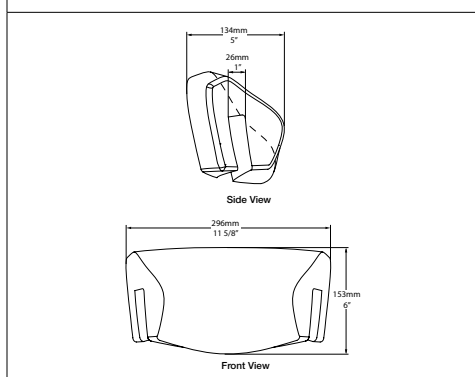

HEADREST AMALFI Amalfi Headrest

Suggested Retail Price

BK	
HR-AML	174

- Dedicated design for the Amalfi bathtub
- Measures 13 1/8" wide
- Cleans easily with soap and water
- Stylish Black color

HEADREST NAPOLI Napoli Headrest