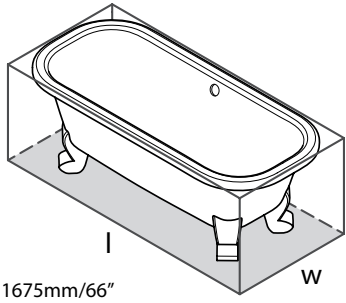

l = 1675mm/66"
w = 745mm/29 3/8"
h = 603mm/23 3/4"

RICHMOND Richmond 66" Double-Ended Freestanding Bathtub

- ENGLISHCAST™ solid surface is made from finely ground natural Volcanic Limestone™
- Glossy white, hand-finished, UV- and stain-resistant and offers exceptional strength and durability
- Drain kit required and sold separately, Order K-50
- Overflow

Suggested Retail Price	
	OF
RIC-N-SW-OF+FT-RIC-SW	2676