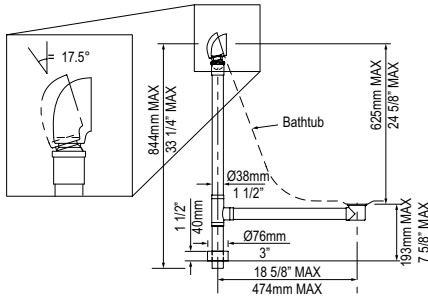

KIT 50 Freestanding Bathtub Drain Kit For Above-Floor Installation Box

- Bathtub drain kit for above-floor installation box
- Bathtub drain kit featuring a contemporary toe-tap plug for above-floor installations
- Toe-tap drain for ease of use
- Available in multiple finishes to complement a variety of bathtub fillers

Suggested Retail Price

	PC	AB	BN	ORB	PB	PN	UB
K-50	368	429	429	429	429	429	429