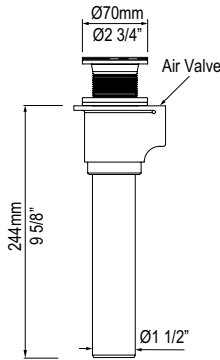

NEW

KIT 36 IntelliDrain "Click Clack" for sub floor installation

- Patented magnetic technology measures water pressure to activate drain at 14" depth
- Suitable for bathtubs without a predrilled overflow
- Available in multiple finishes to complement a variety of bathtub fillers
- Recommended for use with KIT 70 island drain
- Not suitable for Cabrits and clawfoot tubs

	Suggested Retail Price			
	PC	BN	PN	WH
K-36E	530	541	541	541