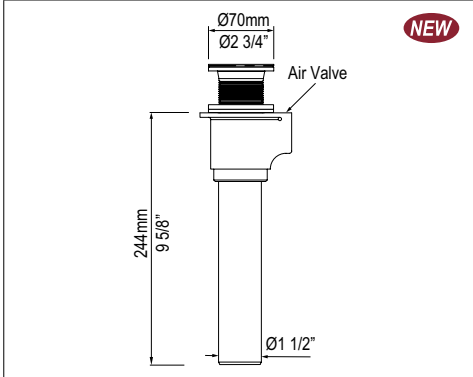

KIT 36 IntelliDrain "Click Clack" for sub floor installation

- Patented magnetic technology measures water pressure to activate drain at 14" depth
- Suitable for bathtubs without a predrilled overflow
- Available in multiple finishes to complement a variety of bathtub fillers
- Recommended for use with KIT 70 island drain
- Not suitable for Cabrits and clawfoot tubs

	Suggested Retail Price			
	PC	BN	PN	WH
K-36E	530	541	541	541