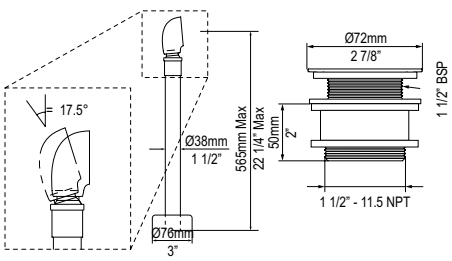

KIT 51 Freestanding Bathtub Drain Kit For Sub-Floor Installation Box

	Suggested Retail Price					
	PC	BN	ORB	PB	PN	UB
K-51	368	419	419	419	419	419

- Bathtub drain kit for sub-floor installation box
- Bathtub drain kit featuring a contemporary toe-tap plug for above-floor installations
- Toe-tap drain for ease of use
- Available in multiple finishes to complement a variety of bathtub fillers