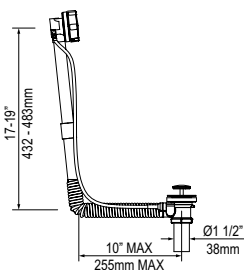

KIT 61 BRASS Freestanding Bathtub Overflow and Drain Kit For Above-Floor Installation Box

Suggested Retail Price

	PC	BN
K-61CBR	329	357

- Combined bathtub overflow and drain
- Bathtub drain kit featuring a contemporary toe-tap plug for above-floor installations
- Toe-tap drain for ease of use
- Available in Chrome or Brushed Nickel to complement a variety of bathtub fillers