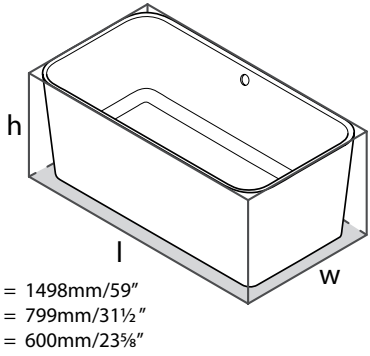

l = 400mm/15³/₄"
w = 400mm/15³/₄"
h = 123mm/4⁷/₈"

DRAYTON 40 Drayton 40 Round Vessel Sink

Suggested Retail Price

	NO
VB-DRA-40	733

- ENGLISHCAST™ solid surface is made from finely ground natural Volcanic Limestone™
- Glossy white, hand-finished, UV- and stain-resistant and offers exceptional strength and durability
- Drain kit required and sold separately, Order K-24 or K-25
- No Overflow