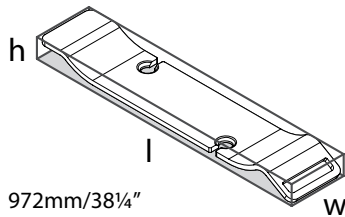

l = 972mm/38 1/4"
w = 200mm/7 7/8"
h = 73mm/2 7/8"

TOMBOLO 10 Tombo 10 Bathtub Rack

Suggested Retail Price

	OAK	WAL	WHT
TOM-10	527	527	527

- Contemporary bathtub rack in either Oak, Walnut or White finish
- Integrated wine glass holders add functionality to the bathtub
- Compatible with Amalfi, Amiata, Barcelona, Barcelona 2, Barcelona 3, Edge, Elwick, ionian, ios, Napoli, Radford, Terrassa and Toulouse bathtubs.
- Measures 38 1/4" long