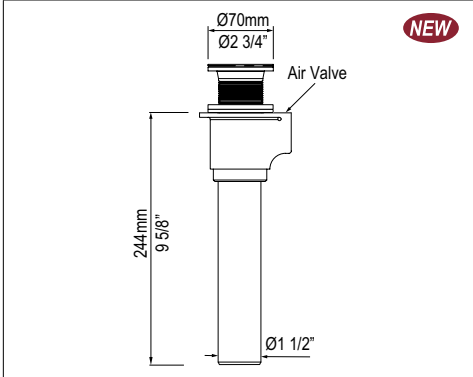

KIT 36 IntelliDrain "Click Clack" for sub floor installation

- Patented magnetic technology measures water pressure to activate drain at 14" depth
- Suitable for bathtubs without a predrilled overflow
- Available in multiple finishes to complement a variety of bathtub fillers
- Recommended for use with KIT 70 island drain
- Not suitable for Cabrits and clawfoot tubs

	Suggested Retail Price			
	PC	BN	PN	WH
K-36E	530	541	541	541