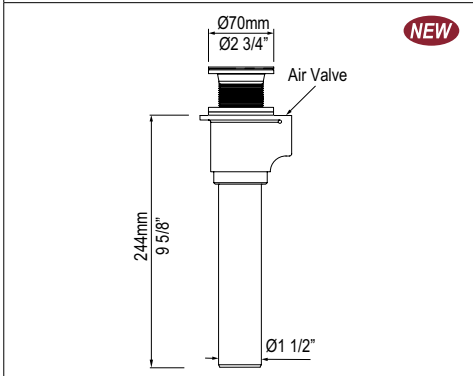

KIT 40 IntelliDrain "Click Clack" for sub floor installation

- Patented magnetic technology measures water pressure to activate drain at 15 3/4" depth
- Suitable for bathtubs without a predrilled overflow
- Available in multiple finishes to complement a variety of bathtub fillers
- Recommended for use with KIT 70 island drain
- Not suitable for Barcelona 2, Barcelona 3, Cabrits, Corvara, Pescadero and clawfoot tubs

	Suggested Retail Price			
	PC	BN	PN	WH
K-40E	530	541	541	541