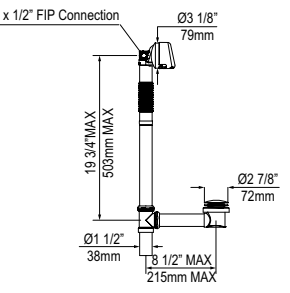

KIT 60 BRASS Freestanding Bathtub Filler with Overflow And Drain Kit In Brass For Above-Floor Installation Box

	Suggested Retail Price	
	PC	BN
K-60CBR	876	963

- Combined bathtub filler with overflow and drain
- Bathtub drain kit featuring dual contemporary toe-tap plug for sub-floor installations
- Fills and drains the bath - all in one
- Available in multiple finishes to complement a variety of bathtub fillers