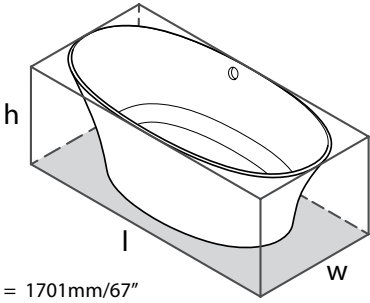

l = 872mm/34 3/8"
w = 200mm/7 7/8"
h = 73mm/2 7/8"

TOMBOLO 8 Tombolo 8 Bathtub Rack

Suggested Retail Price

	OAK	WAL	WHT
TOM-08	527	527	527

- Contemporary bathtub rack in either Oak, Walnut or White finish
- Integrated wine glass holders add functionality to the bathtub
- Compatible with Cheshire, Eldon, Hampshire, Pembroke, Ravello, Roxburgh, Trivento, Vetralla, Vetralla 2, Wessex, Worcester and York bathtubs.
- Measures 34 3/8" long