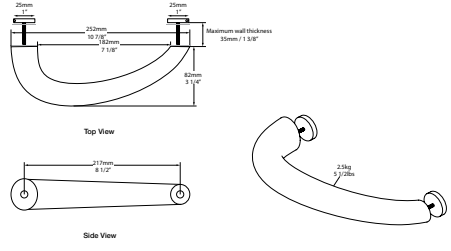

HANDLE KIT Handle Kit - Set of 2

Suggested Retail Price

PC	
K-HAN01	521

- Polished Chrome handles for select bathtubs
- Set of two handles
- Compatible with Amalfi, Amiata, Barcelona, barcelona 2, barcelona 3, Edge, Eldon, ios, ionian, napoli, Radford, Ravello, Toulouse, Trivento, vetralla and Vetralla 2
- Measures 10 7/8" long