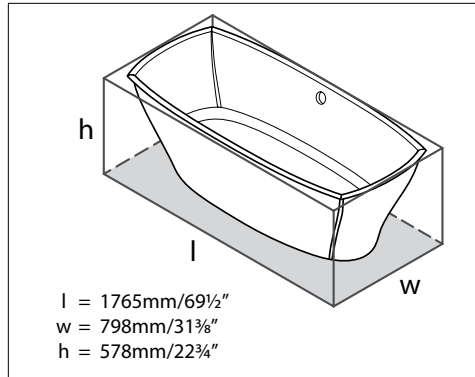

PEMBROKE Pembroke 70" Freestanding Bathtub

Suggested Retail Price		
	OF	NO
PEM-N-SW	5362	5362

- ENGLISHCAST™ solid surface is made from finely ground natural Volcanic Limestone™
- Glossy white, hand-finished, UV- and stain-resistant and offers exceptional strength and durability
- Drain kit required and sold separately, Order K-50, K-40 or K-36
- Void space underneath tub to accommodate drain plumbing