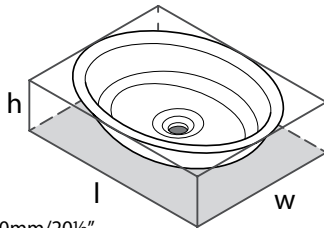

l = 510mm/20 1/8"
w = 395mm/15 1/2"
h = 115mm/4 1/2"

RADFORD 51 Radford Oval Vessel Sink

Suggested Retail Price

	NO
VB-RAD-51	733

- ENGLISHCAST™ solid surface is made from finely ground natural Volcanic Limestone™
- Glossy white, hand-finished, UV- and stain-resistant and offers exceptional strength and durability
- Drain kit required and sold separately, Order K-24 or K-25
- No Overflow