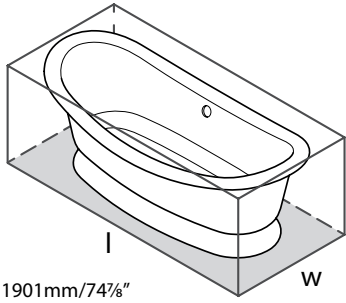

l = 1901mm/74 7/8"
w = 870mm/34 1/4"
h = 728mm/28 5/8"

MARLBOROUGH Marlborough 75" Freestanding Bathtub

Suggested Retail Price

	OF
MAR-N-SW-OF+MAR-B-SW-OF	4232

- ENGLISHCAST™ solid surface is made from finely ground natural Volcanic Limestone™
- Glossy white, hand-finished, UV- and stain-resistant and offers exceptional strength and durability
- Drain kit required and sold separately, Order K-50
- Overflow
- Void space underneath tub to accommodate drain plumbing