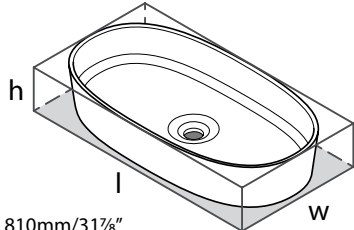

l = 810mm/31⁷/₈"
w = 432mm/17"
h = 147mm/5³/₄"

ios 80 ios 80 Oval Vessel Sink

Suggested Retail Price	
	NO
VB-ios-80	839

- ENGLISHCAST™ solid surface is made from finely ground natural Volcanic Limestone™
- Glossy white, hand-finished, UV- and stain-resistant and offers exceptional strength and durability
- Drain kit required and sold separately, Order K-24 or K-25
- No Overflow