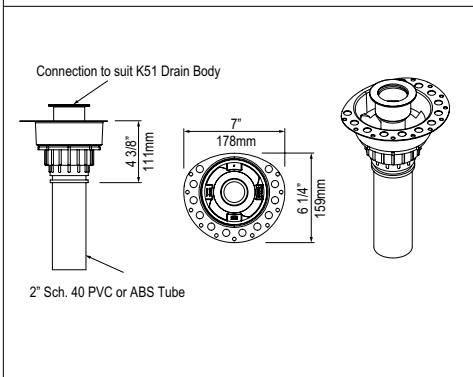

	Suggested Retail Price			
	PC	BN	PN	WH
K-40E	530	541	541	541

KIT 70 Freestanding Bathtub Island Drain for Sub-floor Installation Box

- Island Bathtub Drain
- Optimized for Victoria+Albert bathtubs requiring subfloor connection