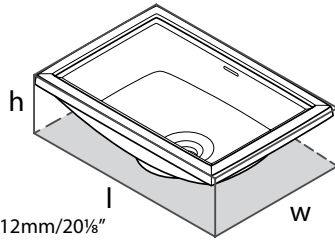

l = 512mm/20¹/₈"
w = 351mm/13⁷/₈"
h = 175mm/6⁷/₈"

PEMBROKE 52 Pembroke 52 Undermount or Drop-in Sink

Suggested Retail Price

	OF
DU-PEM-52	678

- ENGLISHCAST™ solid surface is made from finely ground natural Volcanic Limestone™
- Glossy white, hand-finished, UV- and stain-resistant and offers exceptional strength and durability
- Drain kit required and sold separately, Order K-24 or K-25
- Can be undermounted or dropped in
- Internal overflow