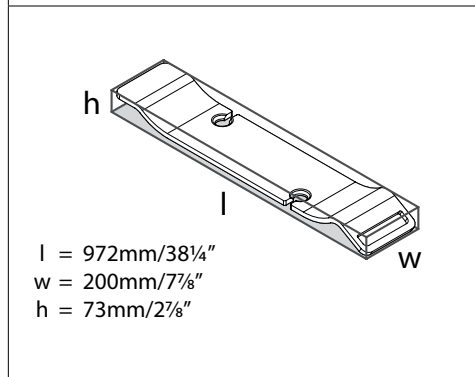

TOMBOLO 10 Tombolo 10 Bathtub Rack

Suggested Retail Price			
	OAK	WAL	WHT
TOM-10	527	527	527

- Contemporary bathtub rack in either Oak, Walnut or White finish
- Integrated wine glass holders add functionality to the bathtub
- Compatible with Amalfi, Amiata, Barcelona, Barcelona 2, Barcelona 3, Edge, Elwick, ionian, ios, Napoli, Radford, Terrassa and Toulouse bathtubs.
- Measures 38 1/4" long