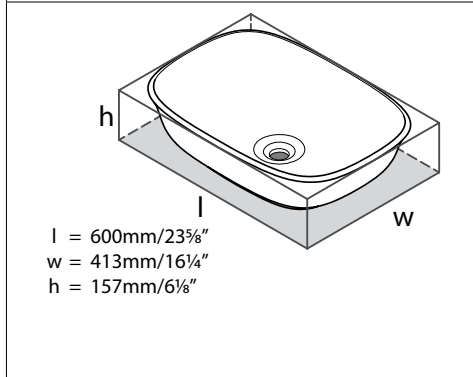

AMIATA 60 Amiata 60 Rounded Rectangle Vessel Sink

- ENGLISHCAST™ solid surface is made from finely ground natural Volcanic Limestone™
- Glossy white, hand-finished, UV- and stain-resistant and offers exceptional strength and durability
- Drain kit required and sold separately, Order K-24 or K-25
- No Overflow

Suggested Retail Price	
	NO
VB-AMT-60	806