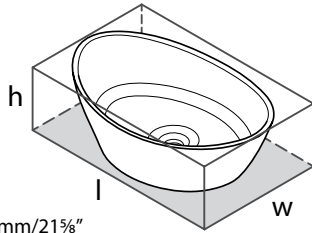

	Suggested Retail Price						
	PC	AB	BN	ORB	PB	PN	UB
K-50	368	429	429	429	429	429	429

l = 550mm/21 5/8"
w = 340mm/13 3/8"
h = 168mm/6 5/8"

AMALFI 55 Amalfi Oval Vessel Sink

Suggested Retail Price

	NO
VB-AML-55	733
VB-AML55M-SM	733