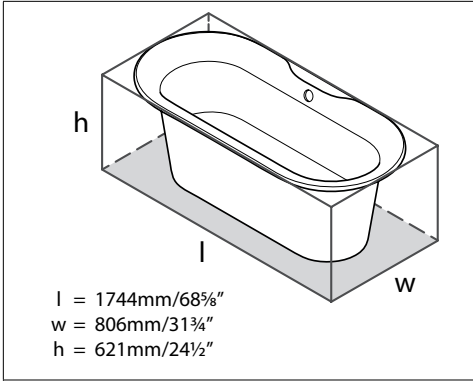

MONACO Monaco 69" Freestanding Bathtub

- ENGLISHCAST™ solid surface is made from finely ground natural Volcanic Limestone™
- Glossy white, hand-finished, UV- and stain-resistant and offers exceptional strength and durability
- Drain kit required and sold separately, Order K-50, K-40 or K-36
- Void space underneath tub to accommodate drain plumbing

	Suggested Retail Price	
	OF	NO
MON-N-SW	4344	4344