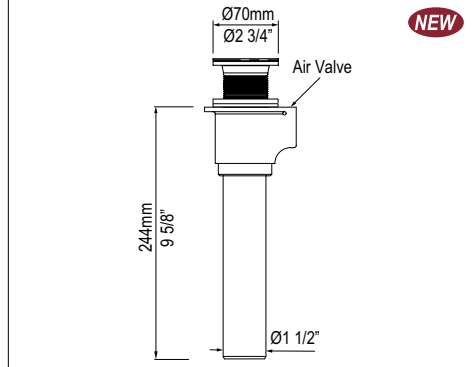

KIT 36 IntelliDrain "Click Clack" for sub floor installation

K-36E	Suggested Retail Price			
	PC	BN	PN	WH
	530	541	541	541

- Patented magnetic technology measures water pressure to activate drain at 14" depth
- Suitable for bathtubs without a predrilled overflow
- Available in multiple finishes to complement a variety of bathtub fillers
- Recommended for use with KIT 70 island drain
- Not suitable for Cabrits and clawfoot tubs