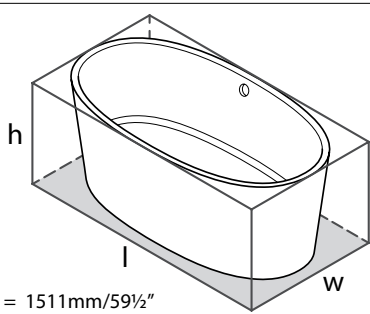

l = 1511mm/59½"
w = 802mm/31½"
h = 600mm/23¾"

ios ios 59" Freestanding Bathtub

	Suggested Retail Price	
	OF	NO
ios-N-SW	5168	5168
iosM-N-SM	5168	5168

- ENGLISHCAST™ solid surface is made from finely ground natural Volcanic Limestone™
- In matte and glossy white, hand-finished, UV- and stain-resistant and offers exceptional strength and durability
- Drain kit required and sold separately, Order K-51, K-40 or K-36