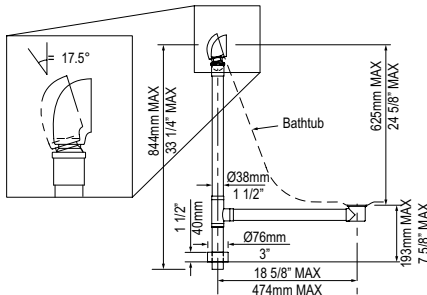

KIT 50 Freestanding Bathtub Drain Kit For Above-Floor Installation Box

Suggested Retail Price

	PC	AB	BN	ORB	PB	PN	UB
K-50	368	429	429	429	429	429	429

- Bathtub drain kit for above-floor installation box
- Bathtub drain kit featuring a contemporary toe-tap plug for above-floor installations
- Toe-tap drain for ease of use
- Available in multiple finishes to complement a variety of bathtub fillers