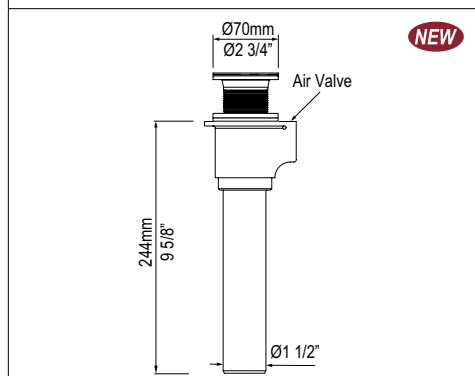

KIT 40 IntelliDrain "Click Clack" for sub floor installation

Suggested Retail Price				
	PC	BN	PN	WH
K-40E	530	541	541	541

- Patented magnetic technology measures water pressure to activate drain at 15 3/4" depth
- Suitable for bathtubs without a predrilled overflow
- Available in multiple finishes to complement a variety of bathtub fillers
- Recommended for use with KIT 70 island drain
- Not suitable for Barcelona 2, Barcelona 3, Cabrits, Corvara, Pescadero and clawfoot tubs