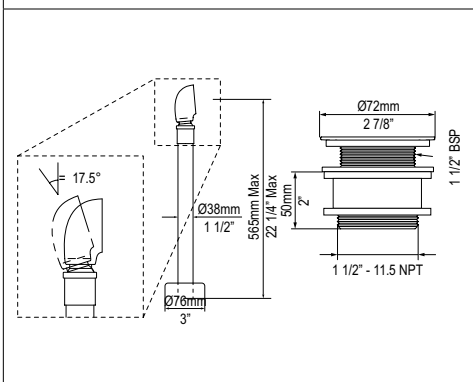

KIT 51 Freestanding Bathtub Drain Kit For Sub-Floor Installation Box

- Bathtub drain kit for sub-floor installation box
- Bathtub drain kit featuring a contemporary toe-tap plug for above-floor installations
- Toe-tap drain for ease of use
- Available in multiple finishes to complement a variety of bathtub fillers

	Suggested Retail Price					
	PC	BN	ORB	PB	PN	UB
K-51	368	419	419	419	419	419