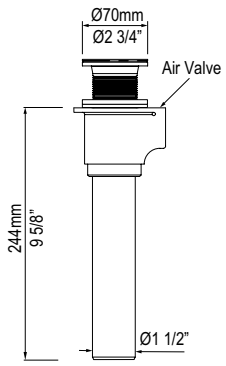

NEW

KIT 36 IntelliDrain "Click Clack" for sub floor installation

	Suggested Retail Price			
	PC	BN	PN	WH
K-36E	530	541	541	541

- Patented magnetic technology measures water pressure to activate drain at 14" depth
- Suitable for bathtubs without a predrilled overflow
- Available in multiple finishes to complement a variety of bathtub fillers
- Recommended for use with KIT 70 island drain
- Not suitable for Cabrits and clawfoot tubs