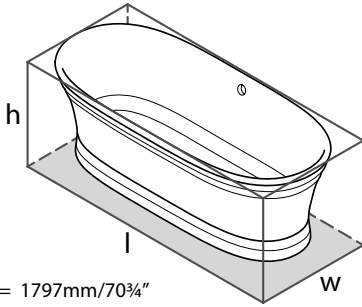

l = 1797mm/70¾"
w = 780mm/30¾"
h = 608mm/23⅞"

WORCESTER Worcester 71" Freestanding Bathtub

- ENGLISHCAST™ solid surface is made from finely ground natural Volcanic Limestone™
- Glossy white, hand-finished, UV- and stain-resistant and offers exceptional strength and durability
- Drain kit required and sold separately, Order K-50, K-40 or K-36
- Void space underneath tub to accommodate drain plumbing

	Suggested Retail Price	
	OF	NO
WOR-N-SW	7671	7671