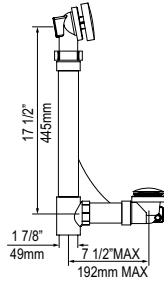

KIT 61 PVC Freestanding Bathtub Overflow and Drain Kit For Above-Floor Installation Box

Suggested Retail Price

	PC	BN
K-61-PVC	309	329

- Combined bathtub overflow and drain
- Bathtub drain kit featuring a contemporary toe-tap plug for above-floor installations
- Toe-tap drain for ease of use
- Available in Chrome or Brushed Nickel to complement a variety of bathtub fillers