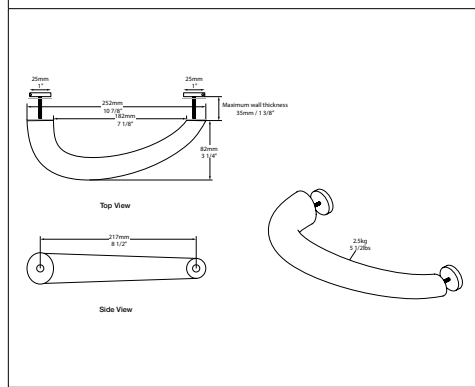

TOMBOLO 8 Tombolo 8 Bathtub Rack

Suggested Retail Price

	OAK	WAL	WHT
TOM-08	527	527	527

- Contemporary bathtub rack in either Oak, Walnut or White finish
- Integrated wine glass holders add functionality to the bathtub
- Compatible with Cheshire, Eldon, Hampshire, Pembroke, Ravello, Roxburgh, Trivento, Vetralla, Vetralla 2, Wessex, Worcester and York bathtubs.
- Measures 34 3/8" long