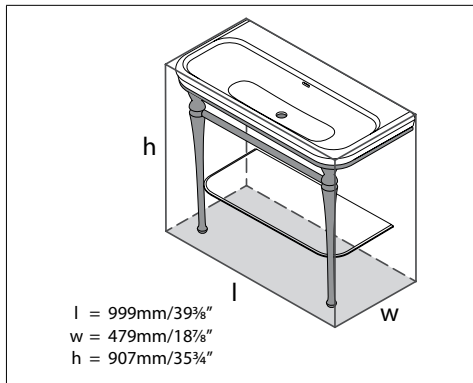

CANDELLA 100 Candella 100 Washstand

- ENGLISHCAST™ solid surface is made from finely ground natural Volcanic Limestone™
- Two Polished Chrome legs with elegantly formed details
- Option to order with or without faucet holes
- Towel rail and a toughened glass shelf for storage
- Wall anchors included
- Internal overflow

Suggested Retail Price

	PC
CAN-100-N	2,616
CAN-100-1TH	2,616
CAN-100-3TH	2,616