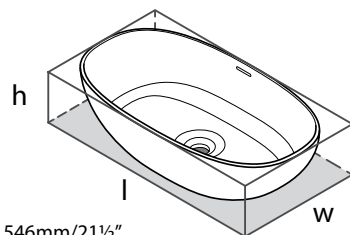

l = 546mm/21 1/2"
w = 329mm/13"
h = 139mm/5 1/2"

BARCELONA 55 Barcelona 55 Oval Vessel Sink

- Available: Spring 2020 for matte finish
- ENGLISHCAST™ solid surface is made from finely ground natural Volcanic Limestone™
- In matte and glossy white, hand-finished, UV- and stain-resistant and offers exceptional strength and durability
- Drain kit required and sold separately, Order K-24 or K-25
- Internal overflow

VB-BAR-55	Suggested Retail Price	
		IO
		761
VB-BAR55M-SM		761