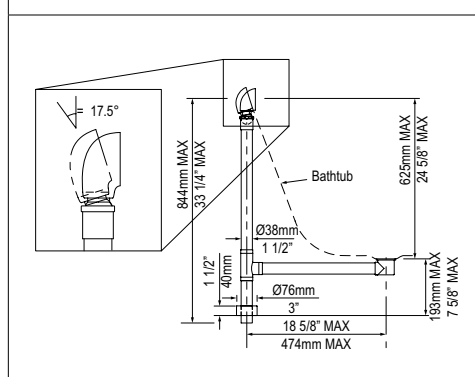

KIT 50 Freestanding Bathtub Drain Kit For Above-Floor Installation Box

- Bathtub drain kit for above-floor installation box
- Bathtub drain kit featuring a contemporary toe-tap plug for above-floor installations
- Toe-tap drain for ease of use
- Available in multiple finishes to complement a variety of bathtub fillers

	Suggested Retail Price						
	PC	AB	BN	ORB	PB	PN	UB
K-50	368	429	429	429	429	429	429