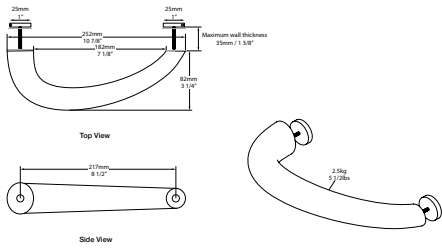

HANDLE KIT Handle Kit - Set of 2

Suggested Retail Price	
	PC
K-HAN01	521

- Polished Chrome handles for select bathtubs
- Set of two handles
- Compatible with Amalfi, Amiata, Barcelona, barcelona 2, barcelona 3, Edge, Eldon, ios, ionian, napoli, Radford, Ravello, Toulouse, Trivento, vetralla and Vetralla 2
- Measures 10 7/8" long