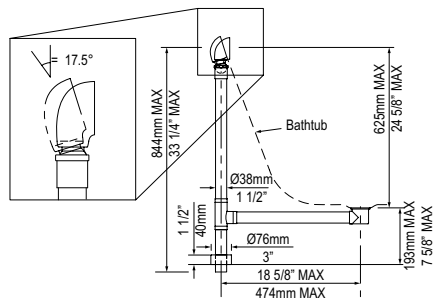

KIT 50 Freestanding Bathtub Drain Kit For Above-Floor Installation Box

Suggested Retail Price

	PC	AB	BN	ORB	PB	PN	UB
K-50	368	429	429	429	429	429	429

- Bathtub drain kit for above-floor installation box
- Bathtub drain kit featuring a contemporary toe-tap plug for above-floor installations
- Toe-tap drain for ease of use
- Available in multiple finishes to complement a variety of bathtub fillers