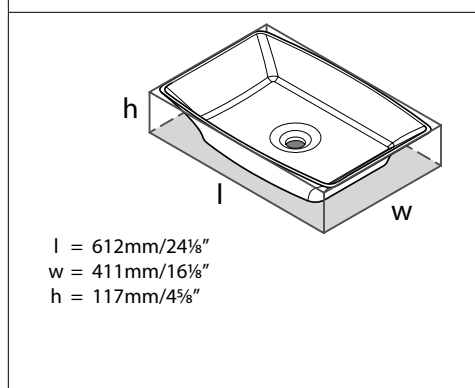

RAVELLO 60 Ravello 60 Rectangular Vessel Sink

Suggested Retail Price	
	NO
VB-RAV-60	733

- ENGLISHCAST™ solid surface is made from finely ground natural Volcanic Limestone™
- Glossy white, hand-finished, UV- and stain-resistant and offers exceptional strength and durability
- Drain kit required and sold separately, Order K-24 or K-25
- No Overflow