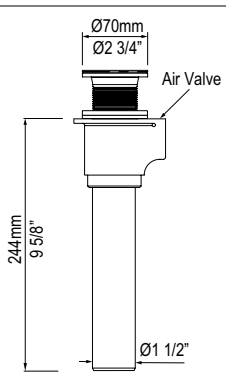

NEW

KIT 36 IntelliDrain "Click Clack" for sub floor installation

	Suggested Retail Price			
	PC	BN	PN	WH
K-36E	530	541	541	541

- Patented magnetic technology measures water pressure to activate drain at 14" depth
- Suitable for bathtubs without a predrilled overflow
- Available in multiple finishes to complement a variety of bathtub fillers
- Recommended for use with KIT 70 island drain
- Not suitable for Cabrits and clawfoot tubs