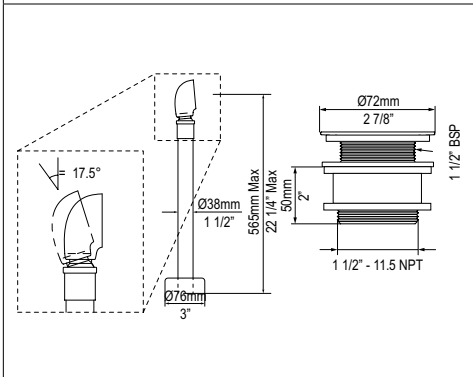

KIT 51 Freestanding Bathtub Drain Kit For Sub-Floor Installation Box

- Bathtub drain kit for sub-floor installation box
- Bathtub drain kit featuring a contemporary toe-tap plug for above-floor installations
- Toe-tap drain for ease of use
- Available in multiple finishes to complement a variety of bathtub fillers

	Suggested Retail Price					
	PC	BN	ORB	PB	PN	UB
K-51	368	419	419	419	419	419