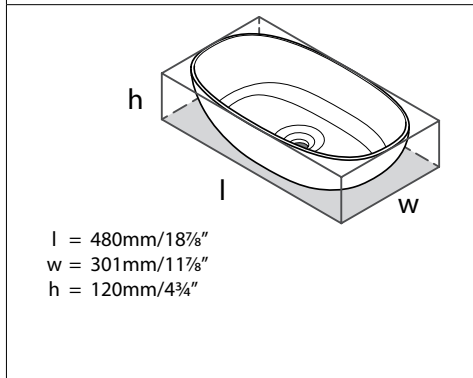

BARCELONA 48 Barcelona 48 Oval Vessel Sink

- Available: Spring 2020 for matte finish
- ENGLISHCAST™ solid surface is made from finely ground natural Volcanic Limestone™
- In matte and glossy white, hand-finished, UV- and stain-resistant and offers exceptional strength and durability
- Drain kit required and sold separately, Order K-24 or K-25
- No Overflow

Suggested Retail Price	
	NO
VB-BAR-48	733
VB-BAR48M-SM	733