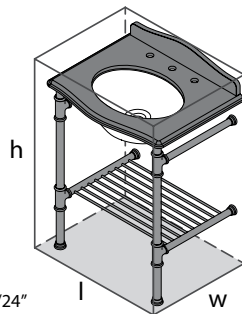

Suggested Retail Price

	PC
MET-114-N	2,482
MET-114-1TH	2,482
MET-114-3TH	2,482

l = 610mm/24"
w = 494mm/19 1/2"
h = 945mm/37 1/4"

METALLO 61 QUARTZ Metallo 61 Washstand

- ENGLISHCAST™ solid surface is made from finely ground natural Volcanic Limestone™
- Two Polished Chrome legs with distinctive tee joint detailing
- Option to order with or without faucet holes
- Towel rail and a metal rail shelf for storage
- Black (BK), Biscuit (BT) or White (WH) Quartz surface choices; Wall anchors included
- Internal overflow