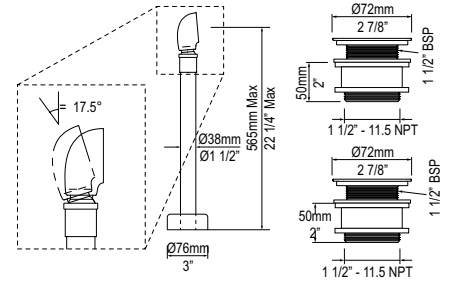

KIT 52 Freestanding Bathtub Drain Kit for Sub-floor Installation Box For Cabrits Tub

Suggested Retail Price

	PC	BN	ORB	PB	PN
K-52	486	547	547	547	547

- Bathtub drain kit for sub-floor installation box for Cabrits tub
- Bathtub drain kit featuring dual contemporary toe-tap plug for sub-floor installations
- Toe-tap drain for ease of use
- Available in multiple finishes to complement a variety of bathtub fillers