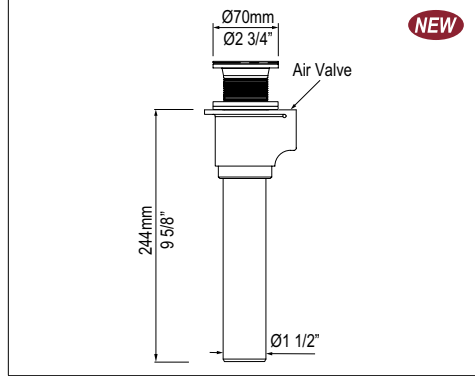

KIT 40 IntelliDrain "Click Clack" for sub floor installation

K-40E	Suggested Retail Price			
	PC	BN	PN	WH
	530	541	541	541

- Patented magnetic technology measures water pressure to activate drain at 15 3/4" depth
- Suitable for bathtubs without a predrilled overflow
- Available in multiple finishes to complement a variety of bathtub fillers
- Recommended for use with KIT 70 island drain
- Not suitable for Barcelona 2, Barcelona 3, Cabrits, Corvara, Pescadero and clawfoot tubs