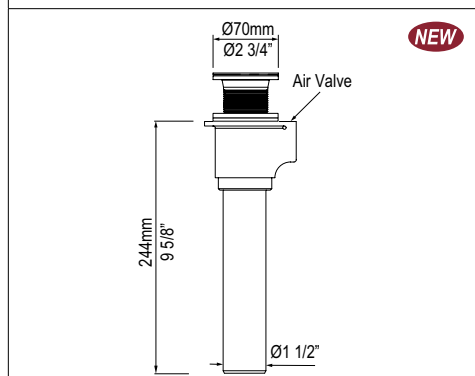

KIT 40 IntelliDrain "Click Clack" for sub floor installation

- Patented magnetic technology measures water pressure to activate drain at 15 3/4" depth
- Suitable for bathtubs without a predrilled overflow
- Available in multiple finishes to complement a variety of bathtub fillers
- Recommended for use with KIT 70 island drain
- Not suitable for Barcelona 2, Barcelona 3, Cabrits, Corvara, Pescadero and clawfoot tubs

	Suggested Retail Price			
	PC	BN	PN	WH
K-40E	530	541	541	541