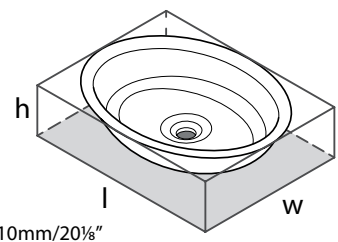

RADFORD 51 Radford Oval Vessel Sink

Suggested Retail Price	
NO	
VB-RAD-51	733

- ENGLISHCAST™ solid surface is made from finely ground natural Volcanic Limestone™
- Glossy white, hand-finished, UV- and stain-resistant and offers exceptional strength and durability
- Drain kit required and sold separately, Order K-24 or K-25
- No Overflow