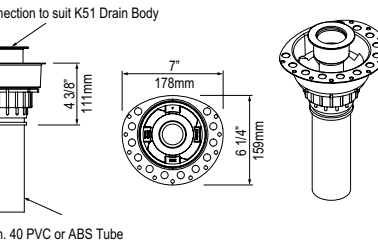

KIT 70 Freestanding Bathtub Island Drain for Sub-floor Installation Box

	Suggested Retail Price		
	ABS	PVC	CIR
K-70	255	255	288

- Island Bathtub Drain
- Optimized for Victoria+Albert bathtubs requiring subfloor connection