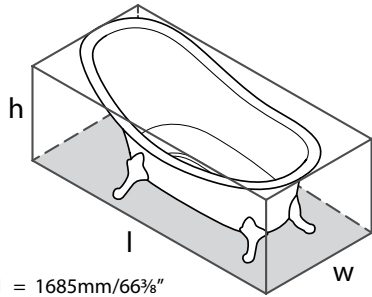

MIRRORS

TUB DRAINS

SINK DRAINS

TUB
ACCESSORIES

CARE &
MAINTENANCE

TERMS

l = 1685mm/66³/₈"
w = 842mm/33¹/₂"
h = 850mm/33¹/₂"

DRAYTON Drayton 67" Freestanding Slipper Bathtub