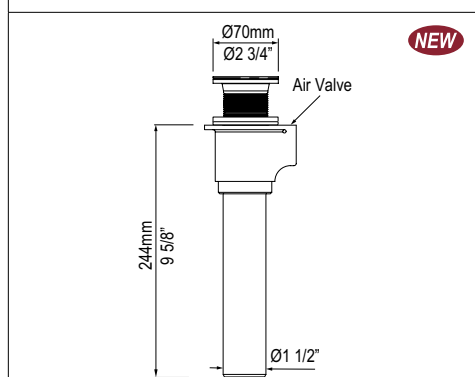

KIT 40 IntelliDrain "Click Clack" for sub floor installation

	Suggested Retail Price			
	PC	BN	PN	WH
K-40E	530	541	541	541

- Patented magnetic technology measures water pressure to activate drain at 15 3/4" depth
- Suitable for bathtubs without a predrilled overflow
- Available in multiple finishes to complement a variety of bathtub fillers
- Recommended for use with KIT 70 island drain
- Not suitable for Barcelona 2, Barcelona 3, Cabrits, Corvara, Pescadero and clawfoot tubs