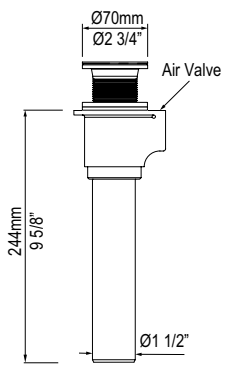

NEW

KIT 40 IntelliDrain "Click Clack" for sub floor installation

	Suggested Retail Price			
	PC	BN	PN	WH
K-40E	530	541	541	541

- Patented magnetic technology measures water pressure to activate drain at 15 3/4" depth
- Suitable for bathtubs without a predrilled overflow
- Available in multiple finishes to complement a variety of bathtub fillers
- Recommended for use with KIT 70 island drain
- Not suitable for Barcelona 2, Barcelona 3, Cabrits, Corvara, Pescadero and clawfoot tubs