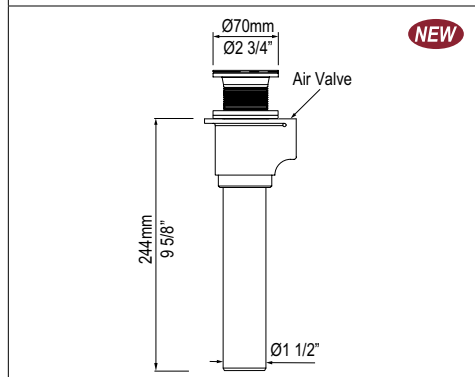

PEMBROKE Pembroke 70" Freestanding Bathtub

Suggested Retail Price		
	OF	NO
PEM-N-SW	5362	5362

- ENGLISHCAST™ solid surface is made from finely ground natural Volcanic Limestone™
- Glossy white, hand-finished, UV- and stain-resistant and offers exceptional strength and durability
- Drain kit required and sold separately, Order K-50, K-40 or K-36
- Void space underneath tub to accommodate drain plumbing