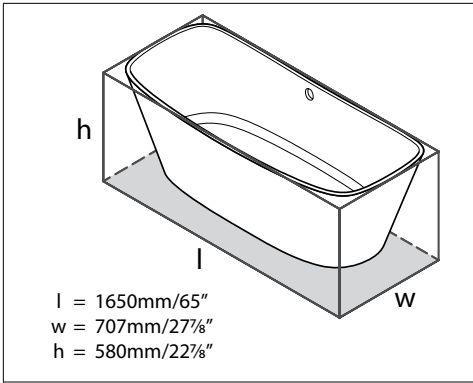

TRIVENTO Trivento 65" Freestanding Bathtub

- ENGLISHCAST™ solid surface is made from finely ground natural Volcanic Limestone™
- Glossy white, hand-finished, UV- and stain-resistant and offers exceptional strength and durability
- Drain kit required and sold separately, Order K-51, K-40 or K-36

	Suggested Retail Price	
	OF	NO
TRV-N-SW	4055	4055