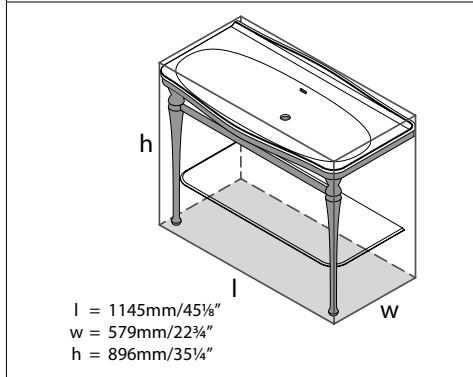

CANDELLA 114 Candella 114 Washstand

- ENGLISHCAST™ solid surface is made from finely ground natural Volcanic Limestone™
- Two Polished Chrome legs with elegantly formed details
- Option to order with or without faucet holes
- Towel rail and a toughened glass shelf for storage
- Wall anchors included
- Internal overflow

Suggested Retail Price

	PC
CAN-114-N	2,916
CAN-114-1TH	2,916
CAN-114-3TH	2,916