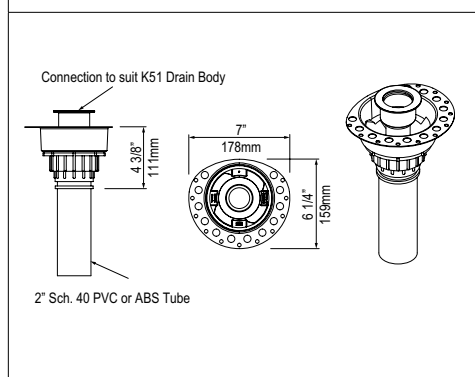

KIT 70 Freestanding Bathtub Island Drain for Sub-floor Installation Box

Suggested Retail Price

	ABS	PVC	CIR
K-70	255	255	288

- Island Bathtub Drain
- Optimized for Victoria+Albert bathtubs requiring subfloor connection