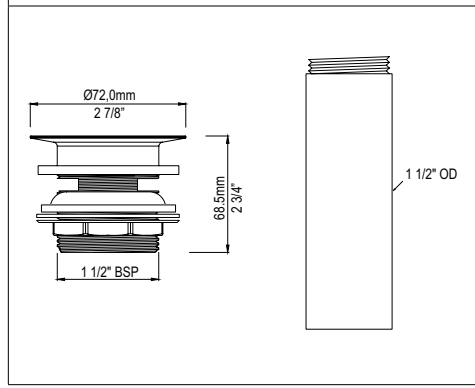

KIT 13 Drain for undermount/drop in bathtubs

- Slotted rain for undermount/drop in bathtubs
- Drain kit with captive flip plug
- Available in multiple finishes to complement a variety of bathtub fillers

Suggested Retail Price

	PC	BN	ORB	PB	PN
K-13	156	178	178	178	178