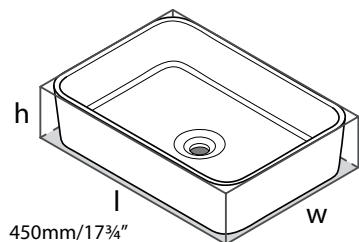

l = 400mm/15 3/4"
w = 400mm/15 3/4"
h = 123mm/4 7/8"

DRAYTON 40 Drayton 40 Round Vessel Sink

Suggested Retail Price

	NO
VB-DRA-40	733

- ENGLISHCAST™ solid surface is made from finely ground natural Volcanic Limestone™
- Glossy white, hand-finished, UV- and stain-resistant and offers exceptional strength and durability
- Drain kit required and sold separately, Order K-24 or K-25
- No Overflow