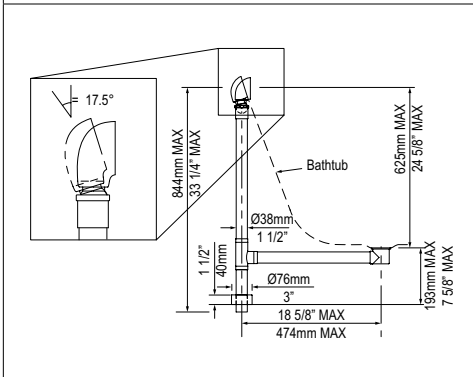

KIT 50 Freestanding Bathtub Drain Kit For Above-Floor Installation Box

- Bathtub drain kit for above-floor installation box
- Bathtub drain kit featuring a contemporary toe-tap plug for above-floor installations
- Toe-tap drain for ease of use
- Available in multiple finishes to complement a variety of bathtub fillers

	Suggested Retail Price						
	PC	AB	BN	ORB	PB	PN	UB
K-50	368	429	429	429	429	429	429