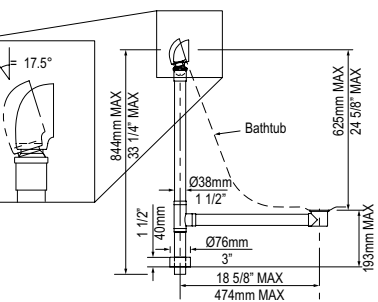

KIT 50 Freestanding Bathtub Drain Kit For Above-Floor Installation Box

	Suggested Retail Price						
	PC	AB	BN	ORB	PB	PN	UB
K-50	368	429	429	429	429	429	429

- Bathtub drain kit for above-floor installation box
- Bathtub drain kit featuring a contemporary toe-tap plug for above-floor installations
- Toe-tap drain for ease of use
- Available in multiple finishes to complement a variety of bathtub fillers