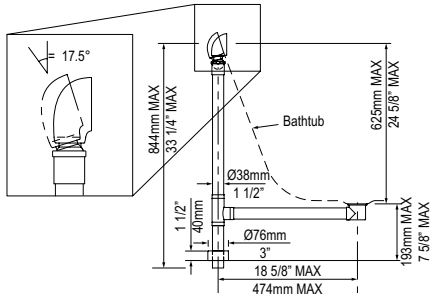

Suggested Retail Price

	PC
K-HAN01	521

l = 1901mm/74 7/8"
w = 870mm/34 1/4"
h = 728mm/28 5/8"

MARLBOROUGH Marlborough 75" Freestanding Bathtub

Suggested Retail Price

	OF
MAR-N-SW-OF+MAR-B-SW-OF	4232

- ENGLISHCAST™ solid surface is made from finely ground natural Volcanic Limestone™
- Glossy white, hand-finished, UV- and stain-resistant and offers exceptional strength and durability
- Drain kit required and sold separately, Order K-50
- Overflow
- Void space underneath tub to accommodate drain plumbing