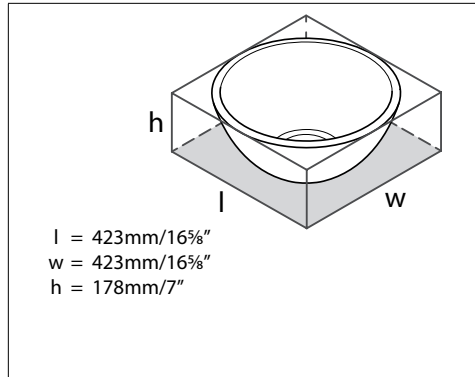

l = 810mm/31 7/8"
w = 432mm/17"
h = 147mm/5 3/4"

ios 80 ios 80 Oval Vessel Sink

Suggested Retail Price

	NO
VB-ios-80	839

- ENGLISHCAST™ solid surface is made from finely ground natural Volcanic Limestone™
- Glossy white, hand-finished, UV- and stain-resistant and offers exceptional strength and durability
- Drain kit required and sold separately, Order K-24 or K-25
- No Overflow