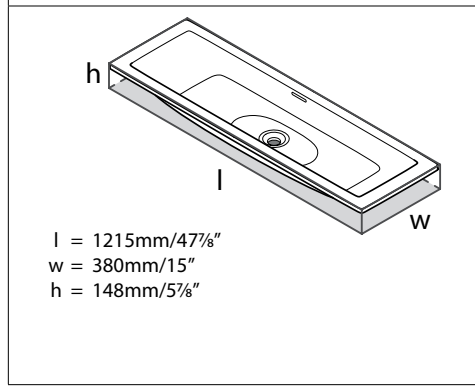

ROSSENDALE 122 Rosendale 122 Undermount or Drop-in Sink

Suggested Retail Price	
	10
DU-ROS-122	1,249

- ENGLISHCAST™ solid surface is made from finely ground natural Volcanic Limestone™
- Glossy white, hand-finished, UV- and stain-resistant and offers exceptional strength and durability
- Drain kit required and sold separately, Order K-24 or K-25
- Requires decking or support (not included)
- Internal overflow