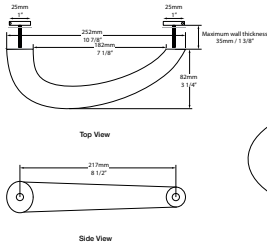

l = 972mm/38 1/4"
w = 200mm/7 7/8"
h = 73mm/2 7/8"

TOMBOLO 10 Tombolo 10 Bathtub Rack

Suggested Retail Price

	OAK	WAL	WHT
Tom-10	527	527	527

- Contemporary bathtub rack in either Oak, Walnut or White finish
- Integrated wine glass holders add functionality to the bathtub
- Compatible with Amalfi, Amiata, Barcelona, Barcelona 2, Barcelona 3, Edge, Elwick, ionian, ios, Napoli, Radford, Terrassa and Toulouse bathtubs.
- Measures 38 1/4" long