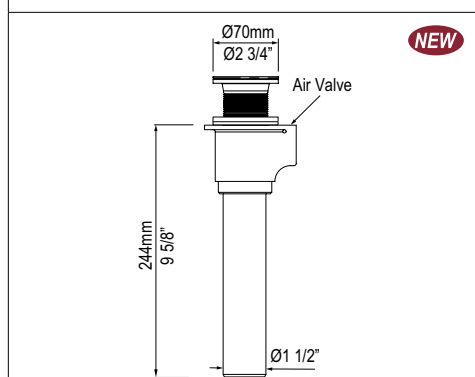

KIT 36 IntelliDrain "Click Clack" for sub floor installation

	Suggested Retail Price			
	PC	BN	PN	WH
K-36E	530	541	541	541

- Patented magnetic technology measures water pressure to activate drain at 14" depth
- Suitable for bathtubs without a predrilled overflow
- Available in multiple finishes to complement a variety of bathtub fillers
- Recommended for use with KIT 70 island drain
- Not suitable for Cabrits and clawfoot tubs