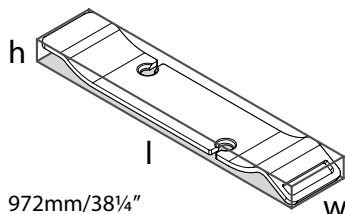

l = 972mm/38¹/₄"
w = 200mm/7⁷/₈"
h = 73mm/2⁷/₈"

TOMBOLO 10 Tombolo 10 Bathtub Rack

Suggested Retail Price

	OAK	WAL	WHT
TOM-10	527	527	527

- Contemporary bathtub rack in either Oak, Walnut or White finish
- Integrated wine glass holders add functionality to the bathtub
- Compatible with Amalfi, Amiata, Barcelona, Barcelona 2, Barcelona 3, Edge, Elwick, ionian, ios, Napoli, Radford, Terrassa and Toulouse bathtubs.
- Measures 38 1/4" long