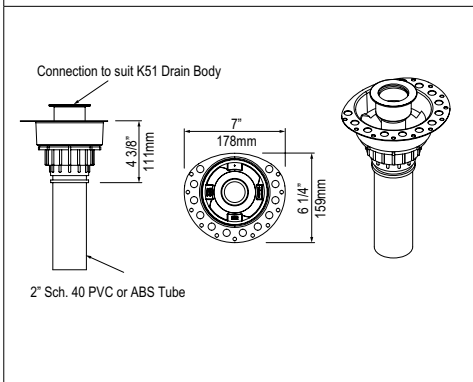

KIT 70 Freestanding Bathtub Island Drain for Sub-floor Installation Box

- Island Bathtub Drain
- Optimized for Victoria+Albert bathtubs requiring subfloor connection

	Suggested Retail Price		
	ABS	PVC	CIR
K-70	255	255	288