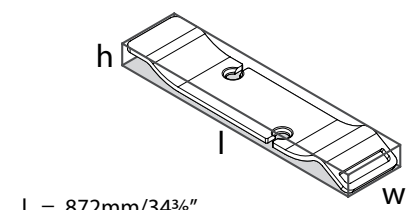

l = 872mm/34 3/8"
w = 200mm/7 7/8"
h = 73mm/2 7/8"

TOMBOLO 8 Tombolo 8 Bathtub Rack

Suggested Retail Price			
	OAK	WAL	WHT
TOM-08	527	527	527

- Contemporary bathtub rack in either Oak, Walnut or White finish
- Integrated wine glass holders add functionality to the bathtub
- Compatible with Cheshire, Eldon, Hampshire, Pembroke, Ravello, Roxburgh, Trivento, Vetralla, Vetralla 2, Wessex, Worcester and York bathtubs.
- Measures 34 3/8" long