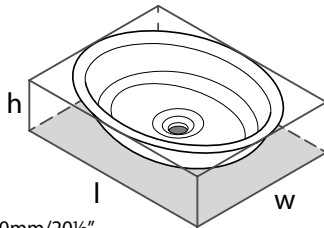

l = 510mm/20½"
w = 395mm/15½"
h = 115mm/4½"

RADFORD 51 Radford Oval Vessel Sink

Suggested Retail Price

	NO
VB-RAD-51	733

- ENGLISHCAST™ solid surface is made from finely ground natural Volcanic Limestone™
- Glossy white, hand-finished, UV- and stain-resistant and offers exceptional strength and durability
- Drain kit required and sold separately, Order K-24 or K-25
- No Overflow