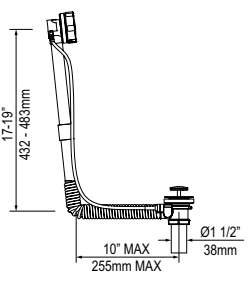

KIT 61 BRASS Freestanding Bathtub Overflow and Drain Kit For Above-Floor Installation Box

	Suggested Retail Price	
	PC	BN
K-61CBR	329	357

- Combined bathtub overflow and drain
- Bathtub drain kit featuring a contemporary toe-tap plug for above-floor installations
- Toe-tap drain for ease of use
- Available in Chrome or Brushed Nickel to complement a variety of bathtub fillers