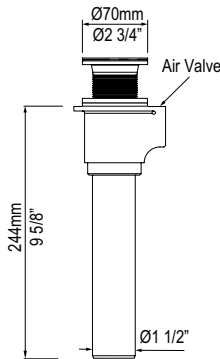

NEW

KIT 40 IntelliDrain "Click Clack" for sub floor installation

- Patented magnetic technology measures water pressure to activate drain at 15 3/4" depth
- Suitable for bathtubs without a predrilled overflow
- Available in multiple finishes to complement a variety of bathtub fillers
- Recommended for use with KIT 70 island drain
- Not suitable for Barcelona 2, Barcelona 3, Cabrits, Corvara, Pescadero and clawfoot tubs

	Suggested Retail Price			
	PC	BN	PN	WH
K-40E	530	541	541	541