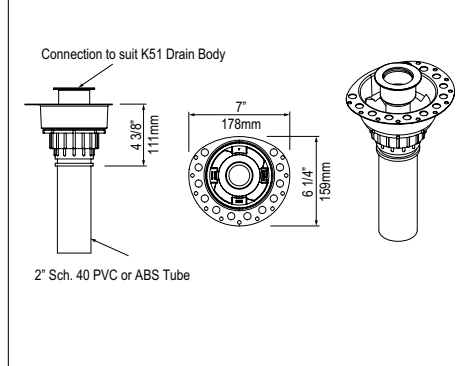

KIT 70 Freestanding Bathtub Island Drain for Sub-floor Installation Box

K-70	Suggested Retail Price		
	ABS	PVC	CIR
	255	255	288

- Island Bathtub Drain
- Optimized for Victoria+Albert bathtubs requiring subfloor connection