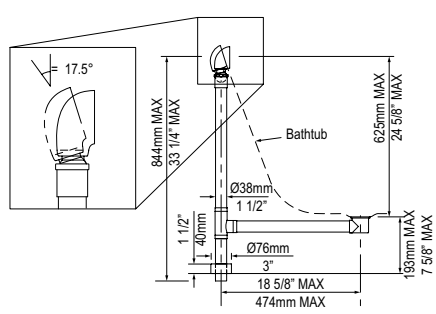

2" Sch. 40 PVC or ABS Tube

KIT 70 Freestanding Bathtub Island Drain for Sub-floor Installation Box

	Suggested Retail Price		
	ABS	PVC	CIR
K-70	255	255	288

- Island Bathtub Drain
- Optimized for Victoria+Albert bathtubs requiring subfloor connection