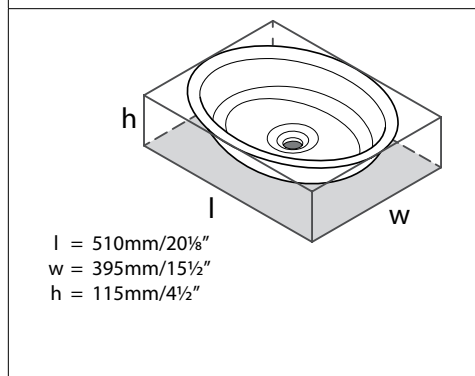

RADFORD 51 Radford Oval Vessel Sink

Suggested Retail Price	
	NO
VB-RAD-51	733

- ENGLISHCAST™ solid surface is made from finely ground natural Volcanic Limestone™
- Glossy white, hand-finished, UV- and stain-resistant and offers exceptional strength and durability
- Drain kit required and sold separately, Order K-24 or K-25
- No Overflow