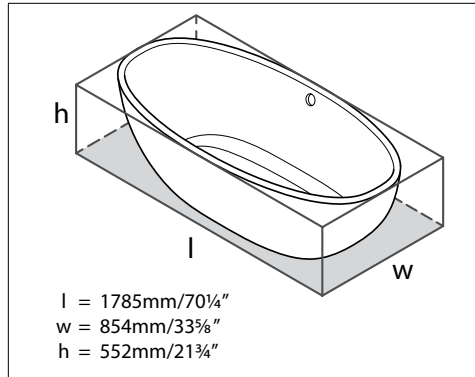

BARCELONA Barcelona 70" Freestanding Bathtub

	Suggested Retail Price	
	OF	NO
BAR-N-SW	6351	6351

- ENGLISHCAST™ solid surface is made from finely ground natural Volcanic Limestone™
- Glossy white, hand-finished, UV- and stain-resistant and offers exceptional strength and durability
- Drain kit required and sold separately, Order K-51, K-40 or K-36