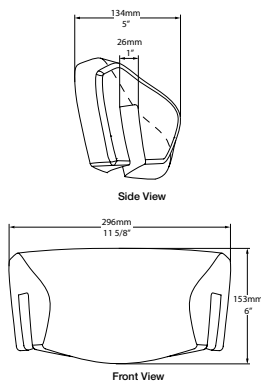

HEADREST AMALFI Amalfi Headrest

Suggested Retail Price

	BK
HR-AML	174

- Dedicated design for the Amalfi bathtub
- Measures 13 1/8" wide
- Cleans easily with soap and water
- Stylish Black color