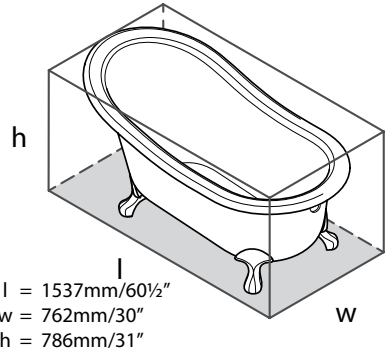

l = 872mm/34³/₈"
w = 200mm/7⁷/₈"
h = 73mm/2⁷/₈"

TOMBOLO 8 Tombolo 8 Bathtub Rack

Suggested Retail Price

	OAK	WAL	WHT
TOM-08	527	527	527

- Contemporary bathtub rack in either Oak, Walnut or White finish
- Integrated wine glass holders add functionality to the bathtub
- Compatible with Cheshire, Eldon, Hampshire, Pembroke, Ravello, Roxburgh, Trivento, Vetralla, Vetralla 2, Wessex, Worcester and York bathtubs.
- Measures 34 3/8" long