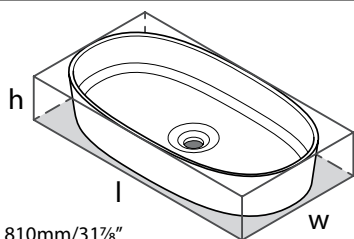

l = 810mm/31⁷/₈"
w = 432mm/17"
h = 147mm/5³/₄"

ios 80 ios 80 Oval Vessel Sink

Suggested Retail Price

	NO
VB-ios-80	839

- ENGLISHCAST™ solid surface is made from finely ground natural Volcanic Limestone™
- Glossy white, hand-finished, UV- and stain-resistant and offers exceptional strength and durability
- Drain kit required and sold separately, Order K-24 or K-25
- No Overflow