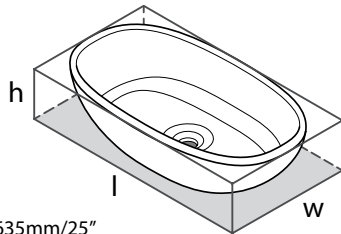

l = 546mm/21¹/₂"
w = 329mm/13"
h = 139mm/5¹/₂"

BARCELONA 55 Barcelona 55 Oval Vessel Sink

Suggested Retail Price

	NO
VR-BAR-55	761
VB-BAR55M-SM	761

- Available: Spring 2020 for matte finish
- ENGLISHCAST™ solid surface is made from finely ground natural Volcanic Limestone™
- In matte and glossy white, hand-finished, UV- and stain-resistant and offers exceptional strength and durability
- Drain kit required and sold separately, Order K-24 or K-25
- Internal overflow