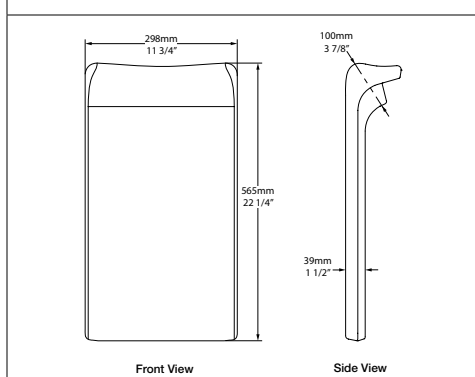

LUXURY BACKREST Luxury Backrest For ios And Edge Bathtubs

Suggested Retail Price

AN	GR
BR-SIT	470
	470

- Dedicated design for the ios and Edge bathtubs
- Measures 11.75"W x 22.25" H
- Cleans easily with soap and water
- Stylish Anthracite or Light Gray colors