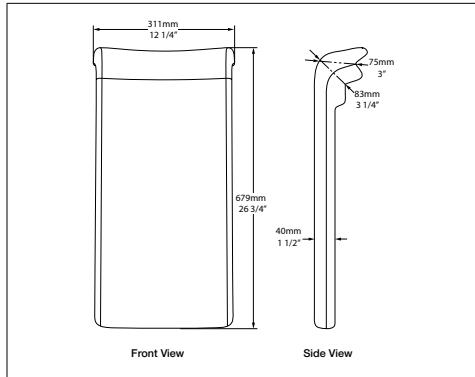

BARCELONA BACKREST Barcelona Backrest For Barcelona And Terrassa Bathtubs

Suggested Retail Price

AN	
BR-BAR	470

- Dedicated backrest design for the Barcelona and Terrassa bathtubs
- Measures 12.25"W x 26.75" H
- Cleans easily with soap and water
- Stylish Anthracite Gray