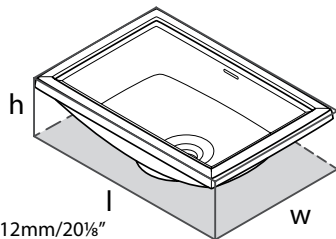

L = 1145mm/45⅛"
W = 579mm/22¾"
H = 185mm/7¼"

MANDELLO 114 SOLO Mandello 114 Solo Drop-in Sink

Suggested Retail Price

	IO
DB-MAN-N-114	1,249
DB-MAN-1TH-114	1,249
DB-MAN-3TH-114	1,249

- ENGLISHCAST™ solid surface is made from finely ground natural Volcanic Limestone™
- Glossy white, hand-finished, UV- and stain-resistant and offers exceptional strength and durability
- Drain kit required and sold separately, Order K-24 or K-25
- Requires decking or support (not included)
- Internal overflow