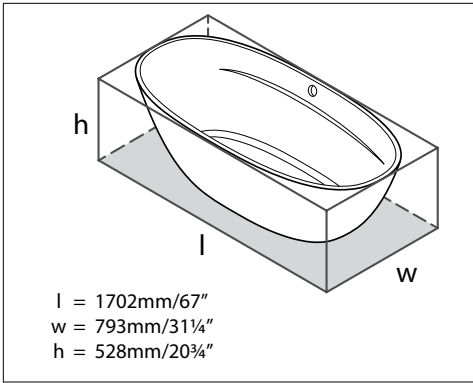

TERRASSA Terrassa 67" Freestanding Bathtub

- ENGLISHCAST™ solid surface is made from finely ground natural Volcanic Limestone™
- Glossy white, hand-finished, UV- and stain-resistant and offers exceptional strength and durability
- Drain kit required and sold separately, Order K-51, K-40 or K-36

	Suggested Retail Price	
	OF	NO
TER-N-SW	5849	5849