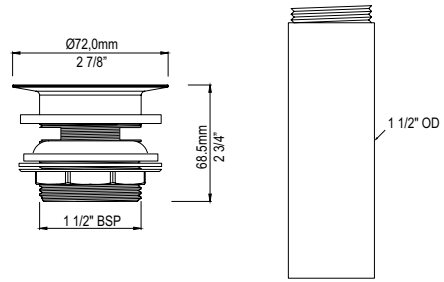

L = 1672mm/65 7/8"
W = 904mm/35 5/8"
H = 624-631mm/24 1/2-24 7/8"

ROSSENDALE 66 Rosendale 66 Undermount/Drop-In Bathtub

Suggested Retail Price	
	IO
ROS-N-SW-IO	2863

- ENGLISHCAST™ solid surface is made from finely ground natural Volcanic Limestone™
- Glossy white, hand-finished, UV- and stain-resistant and offers exceptional strength and durability
- Drain kit required and sold separately, Order K-13
- Internal overflow
- 4 adjustable feet for leveling