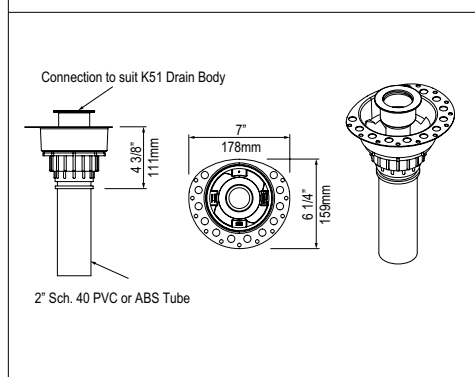

KIT 70 Freestanding Bathtub Island Drain for Sub-floor Installation Box

- Island Bathtub Drain
- Optimized for Victoria+Albert bathtubs requiring subfloor connection

	Suggested Retail Price		
	ABS	PVC	CIR
K-70	255	255	288