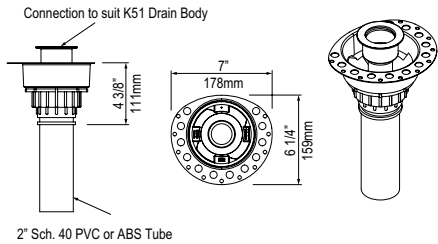

KIT 70 Freestanding Bathtub Island Drain for Sub-floor Installation Box

- Island Bathtub Drain
- Optimized for Victoria+Albert bathtubs requiring subfloor connection

K-70	Suggested Retail Price		
	ABS	PVC	CIR
	255	255	288