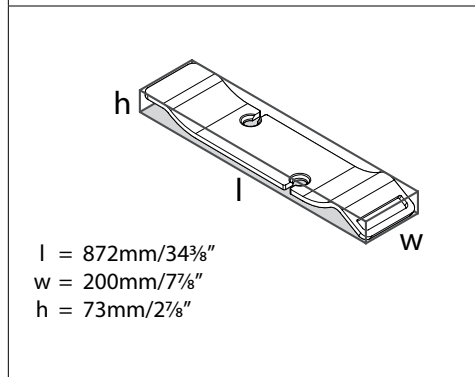

TOMBOLO 8 Tombolo 8 Bathtub Rack

Suggested Retail Price

	OAK	WAL	WHT
TOM-08	527	527	527

- Contemporary bathtub rack in either Oak, Walnut or White finish
- Integrated wine glass holders add functionality to the bathtub
- Compatible with Cheshire, Eldon, Hampshire, Pembroke, Ravello, Roxburgh, Trivento, Vetralla, Vetralla 2, Wessex, Worcester and York bathtubs.
- Measures 34 3/8" long