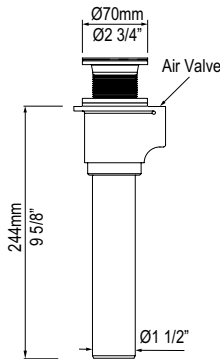

KIT 40 IntelliDrain "Click Clack" for sub floor installation

- Patented magnetic technology measures water pressure to activate drain at 15 3/4" depth
- Suitable for bathtubs without a predrilled overflow
- Available in multiple finishes to complement a variety of bathtub fillers
- Recommended for use with KIT 70 island drain
- Not suitable for Barcelona 2, Barcelona 3, Cabrits, Corvara, Pescadero and clawfoot tubs

	Suggested Retail Price			
	PC	BN	PN	WH
K-40E	530	541	541	541