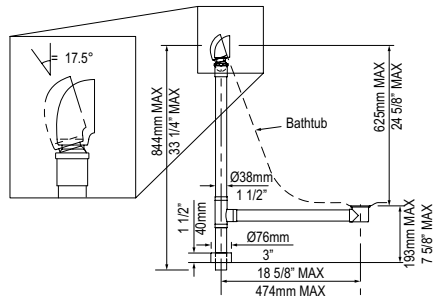

Suggested Retail Price	
	PC
K-HAN01	521

l = 1902mm/74 7/8"
w = 910mm/35 7/8"
h = 622mm/24 1/2"

ELWICK Elwick 75" Freestanding Pedestal Bathtub

Suggested Retail Price

	OF
RAD-N-SW-OF + ELW-B-SW-OF	6078

- ENGLISHCAST™ solid surface is made from finely ground natural Volcanic Limestone™
- Glossy white, hand-finished, UV- and stain-resistant and offers exceptional strength and durability
- Drain kit required and sold separately, Order K-50
- Overflow
- Void space underneath tub to accommodate drain plumbing