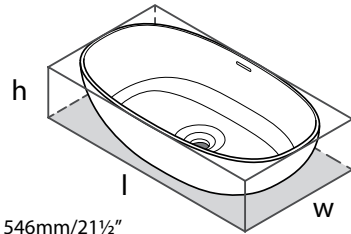

l = 546mm/21¹/₂"
w = 329mm/13"
h = 139mm/5¹/₂"

BARCELONA 55 Barcelona 55 Oval Vessel Sink

Suggested Retail Price

	NO
VR-BAR-55	761
VB-BAR55M-SM	761

- Available: Spring 2020 for matte finish
- ENGLISHCAST™ solid surface is made from finely ground natural Volcanic Limestone™
- In matte and glossy white, hand-finished, UV- and stain-resistant and offers exceptional strength and durability
- Drain kit required and sold separately, Order K-24 or K-25
- Internal overflow