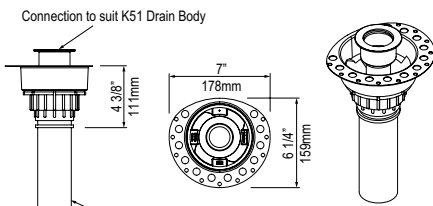

2" Sch. 40 PVC or ABS Tube

KIT 70 Freestanding Bathtub Island Drain for Sub-floor Installation Box

- Island Bathtub Drain
- Optimized for Victoria+Albert bathtubs requiring subfloor connection

	Suggested Retail Price		
	ABS	PVC	CIR
K-70	255	255	288