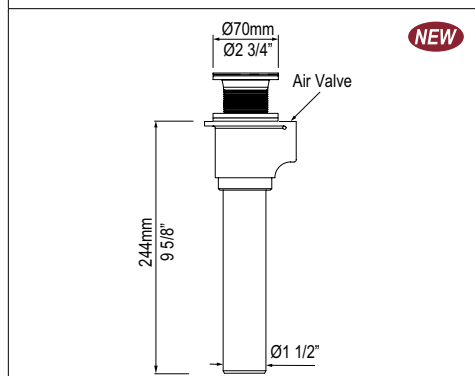

KIT 36 IntelliDrain "Click Clack" for sub floor installation

	Suggested Retail Price			
	PC	BN	PN	WH
K-36E	530	541	541	541

- Patented magnetic technology measures water pressure to activate drain at 14" depth
- Suitable for bathtubs without a predrilled overflow
- Available in multiple finishes to complement a variety of bathtub fillers
- Recommended for use with KIT 70 island drain
- Not suitable for Cabrits and clawfoot tubs