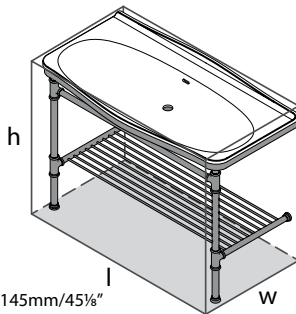

l = 1145mm/45 1/8"
w = 579mm/22 3/4"
h = 902mm/35 1/2"

METALLO 114 Metallo 114 Washstand

- ENGLISHCAST™ solid surface is made from finely ground natural Volcanic Limestone™
- Two Polished Chrome legs with elegantly formed details
- Option to order with or without faucet holes
- Towel rail and a metal rail shelf for storage
- Wall anchors included
- Internal overflow

Suggested Retail Price

	PC
MET-114-N	2,482
MET-114-1TH	2,482
MET-114-3TH	2,482