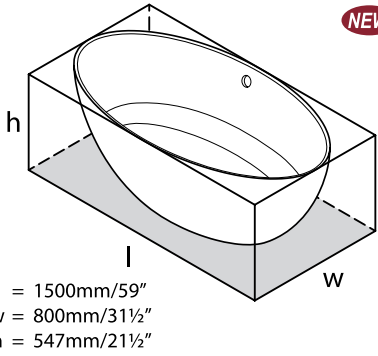

CORVARA Corvara 59" Freestanding Bathtub

	Suggested Retail Price	
	OF	NO
COR-N-SW	4498	4498
CORM-N-SM	4498	4498

- Available: Fall 2020 for matte finish
- ENGLISHCAST™ solid surface is made from finely ground natural Volcanic Limestone™
- In matte and glossy white, hand-finished, UV- and stain-resistant and offers exceptional strength and durability
- Drain kit required and sold separately, Order K-50 or K-36
- Void space underneath tub to accommodate drain plumbing