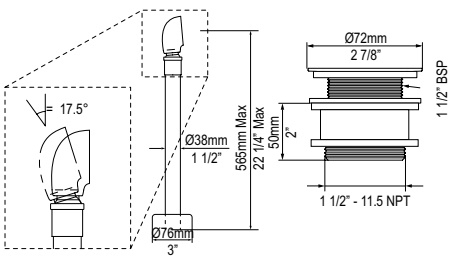

KIT 51 Freestanding Bathtub Drain Kit For Sub-Floor Installation Box

Suggested Retail Price						
	PC	BN	ORB	PB	PN	UB
K-51	368	419	419	419	419	419

- Bathtub drain kit for sub-floor installation box
- Bathtub drain kit featuring a contemporary toe-tap plug for above-floor installations
- Toe-tap drain for ease of use
- Available in multiple finishes to complement a variety of bathtub fillers