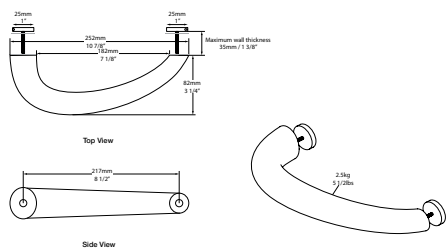

l = 972mm/38 1/4"
w = 200mm/7 7/8"
h = 73mm/2 7/8"

TOMBOLO 10 Tombo 10 Bathtub Rack

Suggested Retail Price

	OAK	WAL	WHT
TOM-10	527	527	527

- Contemporary bathtub rack in either Oak, Walnut or White finish
- Integrated wine glass holders add functionality to the bathtub
- Compatible with Amalfi, Amiata, Barcelona, Barcelona 2, Barcelona 3, Edge, Elwick, ionian, ios, Napoli, Radford, Terrassa and Toulouse bathtubs.
- Measures 38 1/4" long