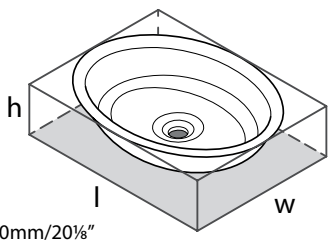

l = 510mm/20 1/8"
w = 395mm/15 1/2"
h = 115mm/4 1/2"

RADFORD 51 Radford Oval Vessel Sink

- ENGLISHCAST™ solid surface is made from finely ground natural Volcanic Limestone™
- Glossy white, hand-finished, UV- and stain-resistant and offers exceptional strength and durability
- Drain kit required and sold separately, Order K-24 or K-25
- No Overflow

Suggested Retail Price	
	NO
VB-RAD-51	733