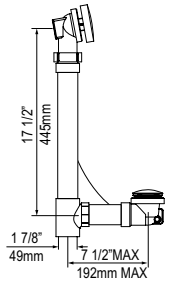

KIT 61 PVC Freestanding Bathtub Overflow and Drain Kit For Above-Floor Installation Box

	Suggested Retail Price	
	PC	BN
K-61PVC	309	329

- Combined bathtub overflow and drain
- Bathtub drain kit featuring a contemporary toe-tap plug for above-floor installations
- Toe-tap drain for ease of use
- Available in Chrome or Brushed Nickel to complement a variety of bathtub fillers