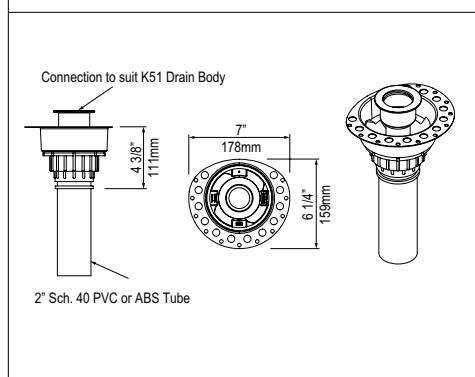

KIT 70 Freestanding Bathtub Island Drain for Sub-floor Installation Box

Suggested Retail Price			
	ABS	PVC	CIR
K-70	255	255	288

- Island Bathtub Drain
- Optimized for Victoria+Albert bathtubs requiring subfloor connection