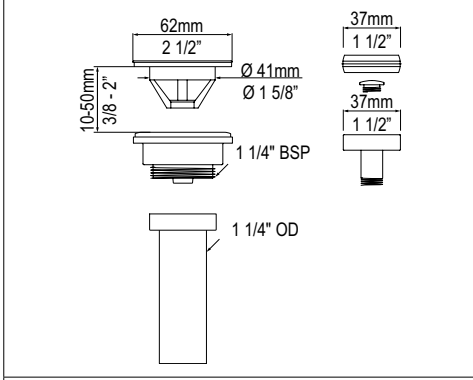

KIT 24 Vessel Sink Drain Kit

- Sink drain kit for vessel sinks
- Sink drain kit with captive flip plug and free flow insert

Suggested Retail Price							
	PC	AB	BN	ORB	PB	PN	UB
K-24	100	109	109	109	109	109	109