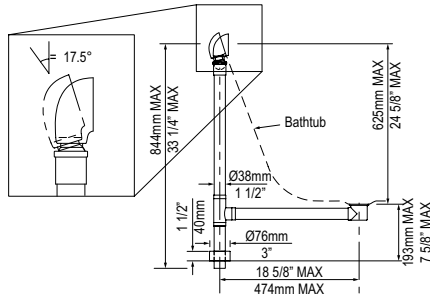

KIT 50 Freestanding Bathtub Drain Kit For Above-Floor Installation Box

Suggested Retail Price

	PC	AB	BN	ORB	PB	PN	UB
K-50	368	429	429	429	429	429	429

- Bathtub drain kit for above-floor installation box
- Bathtub drain kit featuring a contemporary toe-tap plug for above-floor installations
- Toe-tap drain for ease of use
- Available in multiple finishes to complement a variety of bathtub fillers