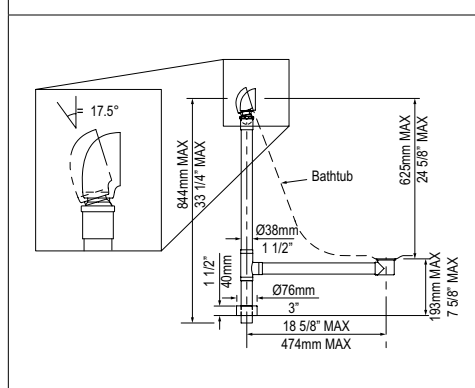

KIT 50 Freestanding Bathtub Drain Kit For Above-Floor Installation Box

Suggested Retail Price

	PC	AB	BN	ORB	PB	PN	UB
K-50	368	429	429	429	429	429	429

- Bathtub drain kit for above-floor installation box
- Bathtub drain kit featuring a contemporary toe-tap plug for above-floor installations
- Toe-tap drain for ease of use
- Available in multiple finishes to complement a variety of bathtub fillers