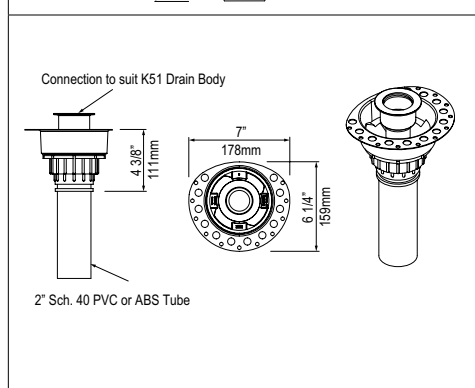

KIT 70 Freestanding Bathtub Island Drain for Sub-floor Installation Box

	Suggested Retail Price		
	ABS	PVC	CIR
K-70	255	255	288

- Island Bathtub Drain
- Optimized for Victoria+Albert bathtubs requiring subfloor connection