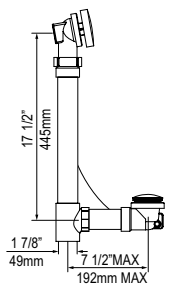

KIT 61 ABS Freestanding Bathtub Overflow and Drain Kit For Above-Floor Installation Box

	Suggested Retail Price	
	PC	BN
K-61ABS	276	304

- Combined bathtub overflow and drain
- Bathtub drain kit featuring a contemporary toe-tap plug for above-floor installations
- Toe-tap drain for ease of use
- Available in Chrome or Brushed Nickel to complement a variety of bathtub fillers