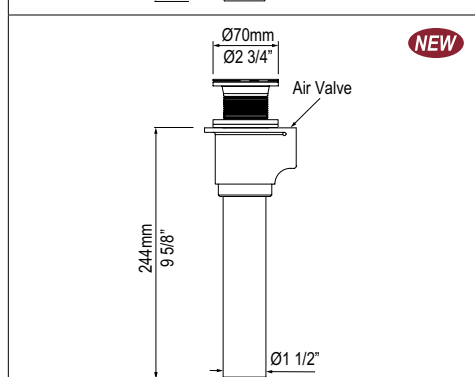

KIT 36 IntelliDrain "Click Clack" for sub floor installation

	Suggested Retail Price			
	PC	BN	PN	WH
K-36E	530	541	541	541

- Patented magnetic technology measures water pressure to activate drain at 14" depth
- Suitable for bathtubs without a predrilled overflow
- Available in multiple finishes to complement a variety of bathtub fillers
- Recommended for use with KIT 70 island drain
- Not suitable for Cabrits and clawfoot tubs