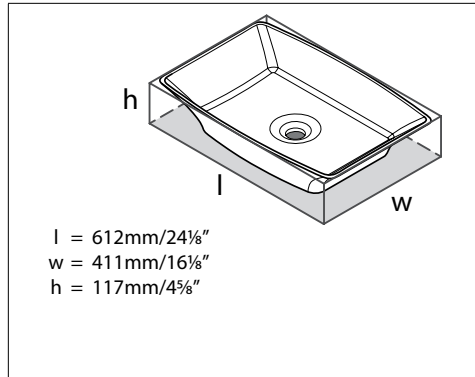

RAVELLO 60 Ravello 60 Rectangular Vessel Sink

Suggested Retail Price

	SW
VB-RAV-60	733

- ENGLISHCAST™ solid surface is made from finely ground natural Volcanic Limestone™
- Glossy white, hand-finished, UV- and stain-resistant and offers exceptional strength and durability
- Drain kit required and sold separately, Order K-24 or K-25
- No Overflow