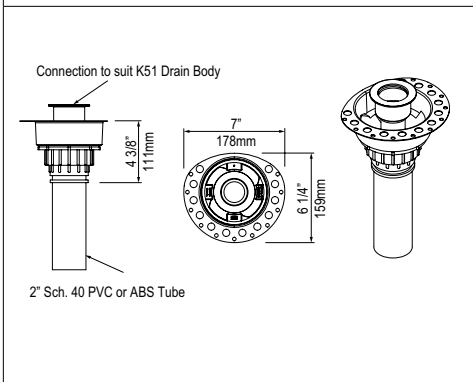

	Suggested Retail Price			
	PC	BN	PN	WH
K-40E	530	541	541	541

KIT 70 Freestanding Bathtub Island Drain for Sub-floor Installation Box

- Island Bathtub Drain
- Optimized for Victoria+Albert bathtubs requiring subfloor connection