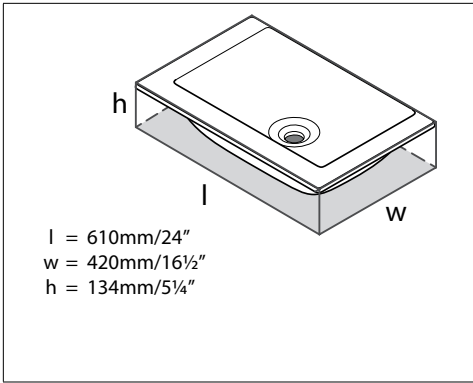

KALDERA 62 Kaldera 62 Undermount Rectangular Sink

Suggested Retail Price

	10
UB-KAL-62	393

- ENGLISHCAST™ solid surface is made from finely ground natural Volcanic Limestone™
- Glossy white, hand-finished, UV- and stain-resistant and offers exceptional strength and durability
- Drain kit required and sold separately, Order K-24 or K-25
- Requires decking or support (not included)
- Internal overflow