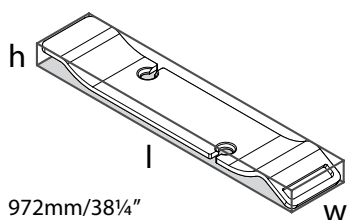

l = 972mm/38 1/4"
w = 200mm/7 7/8"
h = 73mm/2 7/8"

TOMBOLO 10 Tombolo 10 Bathtub Rack

Suggested Retail Price

	OAK	WAL	WHT
Tom-10	527	527	527

- Contemporary bathtub rack in either Oak, Walnut or White finish
- Integrated wine glass holders add functionality to the bathtub
- Compatible with Amalfi, Amiata, Barcelona, Barcelona 2, Barcelona 3, Edge, Elwick, ionian, ios, Napoli, Radford, Terrassa and Toulouse bathtubs.
- Measures 38 1/4" long