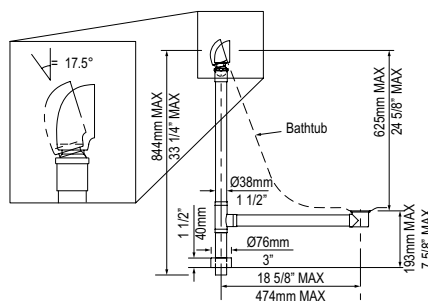

KIT 50 Freestanding Bathtub Drain Kit For Above-Floor Installation Box

- Bathtub drain kit for above-floor installation box
- Bathtub drain kit featuring a contemporary toe-tap plug for above-floor installations
- Toe-tap drain for ease of use
- Available in multiple finishes to complement a variety of bathtub fillers

	Suggested Retail Price						
	PC	AB	BN	ORB	PB	PN	UB
K-50	368	429	429	429	429	429	429