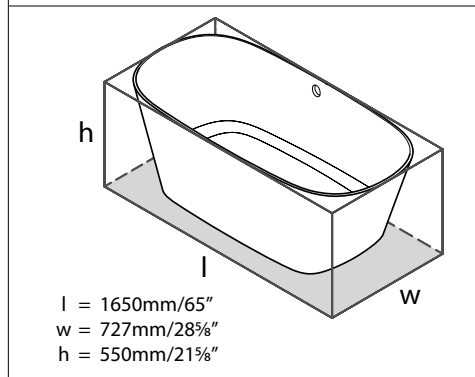

VETRALLA 2 Vetrala 2 65" Freestanding Bathtub

	Suggested Retail Price	
	OF	NO
VE2-N-SW	4029	4029

- ENGLISHCAST™ solid surface is made from finely ground natural Volcanic Limestone™
- Glossy white, hand-finished, UV- and stain-resistant and offers exceptional strength and durability
- Drain kit required and sold separately, Order K-51, K-40 or K-36