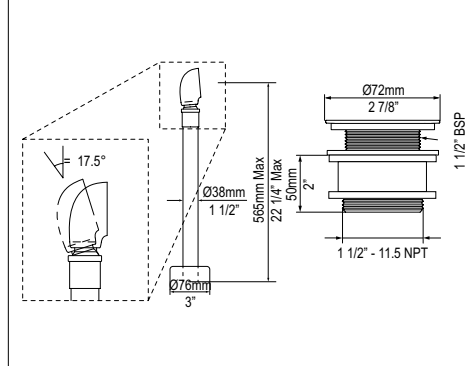

KIT 51 Freestanding Bathtub Drain Kit For Sub-Floor Installation Box

K-51	Suggested Retail Price					
	PC	BN	ORB	PB	PN	UB
	368	419	419	419	419	419

- Bathtub drain kit for sub-floor installation box
- Bathtub drain kit featuring a contemporary toe-tap plug for above-floor installations
- Toe-tap drain for ease of use
- Available in multiple finishes to complement a variety of bathtub fillers