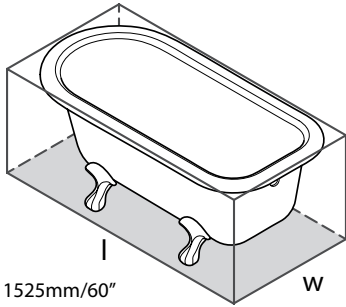

TUB DRAINS

SINK DRAINS

TUB ACCESSORIES

CARE &
MAINTENANCE

TERMS

l = 1525mm/60"
w = 761mm/30"
h = 613mm/24 1/8"

WESSEX Wessex 60" Freestanding Bathtub

- ENGLISHCAST™ solid surface is made from finely ground natural Volcanic Limestone™
- Glossy white, hand-finished, UV- and stain-resistant and offers exceptional strength and durability
- Drain kit required and sold separately, Order K-50