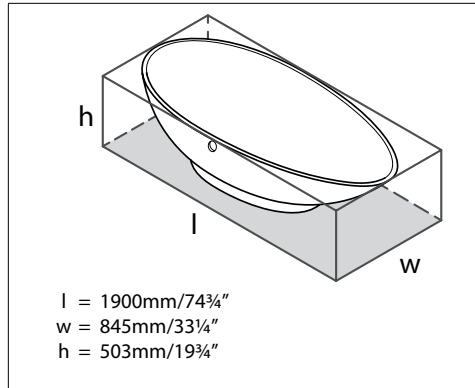

l = 810mm/31⁷/₈"
w = 432mm/17"
h = 147mm/5³/₄"

ios 80 ios 80 Oval Vessel Sink

Suggested Retail Price

	NO
VB-ios-80	839

- ENGLISHCAST™ solid surface is made from finely ground natural Volcanic Limestone™
- Glossy white, hand-finished, UV- and stain-resistant and offers exceptional strength and durability
- Drain kit required and sold separately, Order K-24 or K-25
- No Overflow