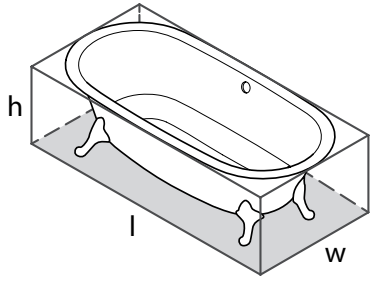

l = 1902mm/74 7/8"
w = 910mm/35 7/8"
h = 650mm/25 5/8"

RADFORD Radford 75" Freestanding Clawfoot Bathtub

Suggested Retail Price

RAD-N-SW-OF+FT-RAD-SW	5405
RAD-N-SW-OF+FT-RAD-WH	5535
RAD-N-SW-OF+FT-RAD-PC	5750
RAD-N-SW-OF+FT-RAD-BN	5858
RAD-N-SW-OF+FT-RAD-PB	5858
RAD-N-SW-OF+FT-RAD-PN	5858
RAD-N-SW-OF+FT-RAD-AB	6184

- ENGLISHCAST™ solid surface is made from finely ground natural Volcanic Limestone™
- Glossy white, hand-finished, UV- and stain-resistant and offers exceptional strength and durability
- Drain kit required and sold separately, Order K-50
- Overflow