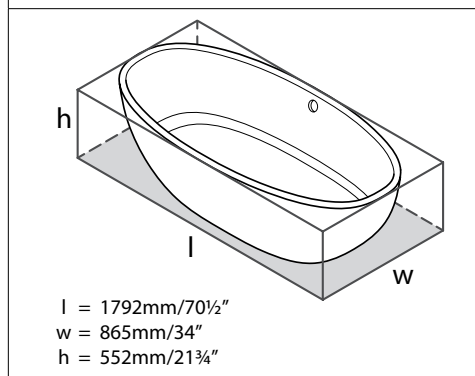

BARCELONA 3 Barcelona 70" Freestanding Bathtub

	Suggested Retail Price	
	OF	NO
BA3-N-SW	6353	6353

- ENGLISHCAST™ solid surface is made from finely ground natural Volcanic Limestone™
- Glossy white, hand-finished, UV- and stain-resistant and offers exceptional strength and durability
- Drain kit required and sold separately, Order K-50 or K-36
- Void space underneath tub to accommodate drain plumbing