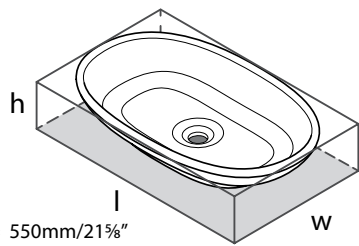

Suggested Retail Price	
	NO
VB-BAR-64	784
VB-BAR64M-SM	784

l = 550mm/21 3/4"
w = 340mm/13 3/8"
h = 100mm/3 7/8"

CABRITS 55 Cabrits 55 Oval Vessel Sink

Suggested Retail Price

	NO
VB-CAB-55	733

- ENGLISHCAST™ solid surface is made from finely ground natural Volcanic Limestone™
- Glossy white, hand-finished, UV- and stain-resistant and offers exceptional strength and durability
- Drain kit required and sold separately, Order K-24 or K-25