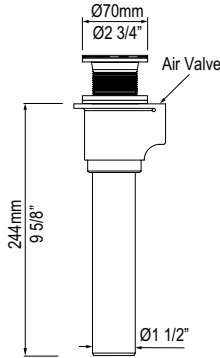

KIT 36 IntelliDrain "Click Clack" for sub floor installation

- Patented magnetic technology measures water pressure to activate drain at 14" depth
- Suitable for bathtubs without a predrilled overflow
- Available in multiple finishes to complement a variety of bathtub fillers
- Recommended for use with KIT 70 island drain
- Not suitable for Cabrits and clawfoot tubs

	Suggested Retail Price			
	PC	BN	PN	WH
K-36E	530	541	541	541