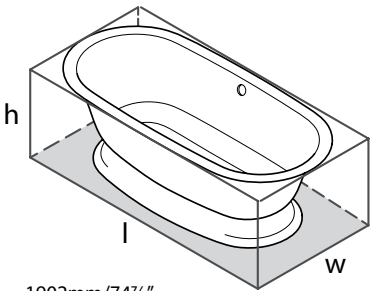

Suggested Retail Price			
	OAK	WAL	WHT
TOM-08	527	527	527

25mm
 220mm
 25mm
 40mm
 217mm
 2.5kg
 Maximum wall thickness: 35mm
 Top View
 Side View

HANDLE KIT Handle Kit - Set of 2

- Polished Chrome handles for select bathtubs
- Set of two handles
- Compatible with Amalfi, Amiata, Barcelona, barcelona 2, barcelona 3, Edge, Eldon, ios, ionian, napoli, Radford, Ravello, Toulouse, Trivento, vetralla and Vetralla 2
- Measures 10 7/8" long

Suggested Retail Price	
	PC
K-HAN01	521

l = 1902mm/74 7/8"
w = 910mm/35 7/8"
h = 622mm/24 1/2"

ELWICK Elwick 75" Freestanding Pedestal Bathtub

Suggested Retail Price

	OF
RAD-N-SW-OF + ELW-B-SW-OF	6078

- ENGLISHCAST™ solid surface is made from finely ground natural Volcanic Limestone™
- Glossy white, hand-finished, UV- and stain-resistant and offers exceptional strength and durability
- Drain kit required and sold separately, Order K-50
- Overflow
- Void space underneath tub to accommodate drain plumbing