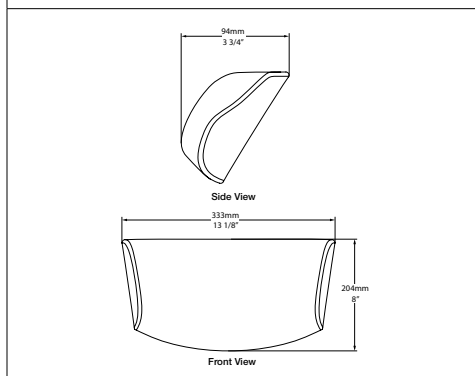

HEADREST AMALFI Amalfi Headrest

Suggested Retail Price

BK	
HR-AML	174

- Dedicated design for the Amalfi bathtub
- Measures 13 1/8" wide
- Cleans easily with soap and water
- Stylish Black color

HEADREST NAPOLI Napoli Headrest