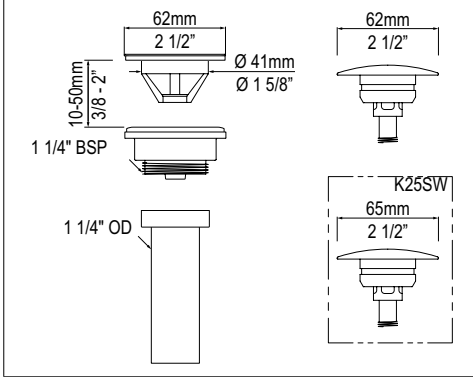

KIT 25 Vessel Sink Drain Kit

- Sink drain kit for vessel sinks
- Universal sink drain with "push control" plug

Suggested Retail Price								
	PC	AB	BN	ORB	PB	PN	UB	SW
K-25	100	109	109	109	109	109	109	109