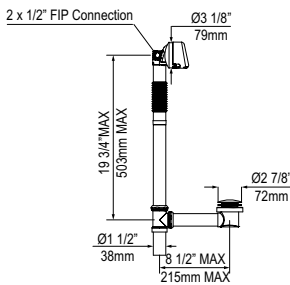

KIT 60 BRASS Freestanding Bathtub Filler with Overflow And Drain Kit In Brass For Above-Floor Installation Box

Suggested Retail Price

	PC	BN
K-60CBR	876	963

- Combined bathtub filler with overflow and drain
- Bathtub drain kit featuring dual contemporary toe-tap plug for sub-floor installations
- Fills and drains the bath - all in one
- Available in multiple finishes to complement a variety of bathtub fillers