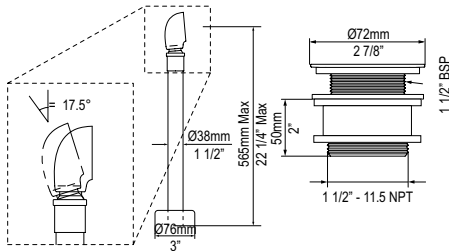

KIT 51 Freestanding Bathtub Drain Kit For Sub-Floor Installation Box

Suggested Retail Price

	PC	BN	ORB	PB	PN	UB
K-51	368	419	419	419	419	419

- Bathtub drain kit for sub-floor installation box
- Bathtub drain kit featuring a contemporary toe-tap plug for above-floor installations
- Toe-tap drain for ease of use
- Available in multiple finishes to complement a variety of bathtub fillers