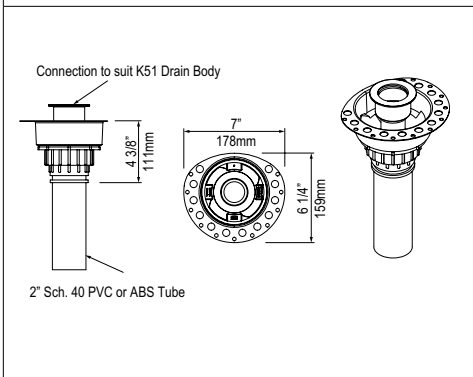

KIT 70 Freestanding Bathtub Island Drain for Sub-floor Installation Box

- Island Bathtub Drain
- Optimized for Victoria+Albert bathtubs requiring subfloor connection

	Suggested Retail Price		
	ABS	PVC	CIR
K-70	255	255	288