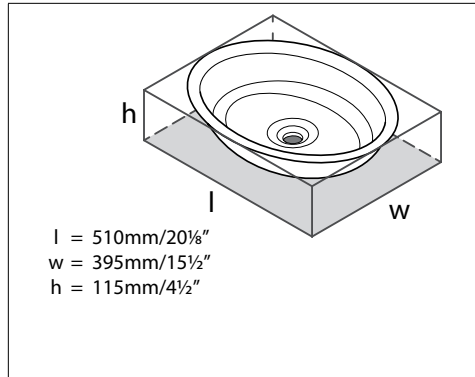

RADFORD 51 Radford Oval Vessel Sink

Suggested Retail Price	
NO	
VB-RAD-51	733

- ENGLISHCAST™ solid surface is made from finely ground natural Volcanic Limestone™
- Glossy white, hand-finished, UV- and stain-resistant and offers exceptional strength and durability
- Drain kit required and sold separately, Order K-24 or K-25
- No Overflow