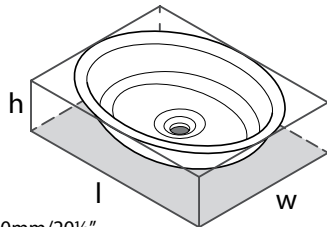

l = 510mm/20 1/8"
w = 395mm/15 1/2"
h = 115mm/4 1/2"

RADFORD 51 Radford Oval Vessel Sink

- ENGLISHCAST™ solid surface is made from finely ground natural Volcanic Limestone™
- Glossy white, hand-finished, UV- and stain-resistant and offers exceptional strength and durability
- Drain kit required and sold separately, Order K-24 or K-25
- No Overflow

Suggested Retail Price

	NO
VB-RAD-51	733