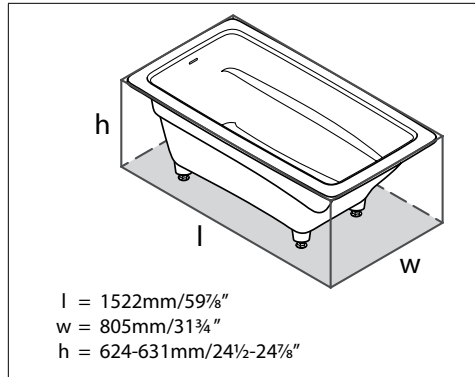

l = 872mm/34¾"
w = 200mm/7⅞"
h = 73mm/2⅞"

TOMBOLO 8 Tombolo 8 Bathtub Rack

Suggested Retail Price

	OAK	WAL	WHT
TOM-08	527	527	527

- Contemporary bathtub rack in either Oak, Walnut or White finish
- Integrated wine glass holders add functionality to the bathtub
- Compatible with Cheshire, Eldon, Hampshire, Pembroke, Ravello, Roxburgh, Trivento, Vetralla, Vetralla 2, Wessex, Worcester and York bathtubs.
- Measures 34 3/8" long