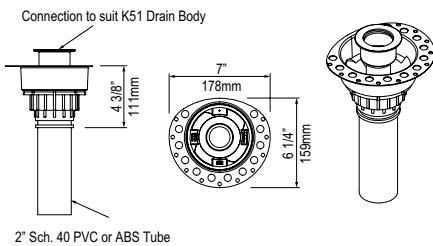

KIT 70 Freestanding Bathtub Island Drain for Sub-floor Installation Box

	Suggested Retail Price		
	ABS	PVC	CIR
K-70	255	255	288

- Island Bathtub Drain
- Optimized for Victoria+Albert bathtubs requiring subfloor connection