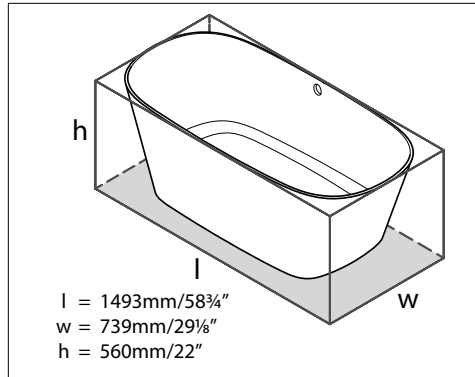

VETRALLA Vetrala 59" Freestanding Bathtub

	Suggested Retail Price	
	OF	NO
VET-N-SW	3978	3978
VETM-N-SM	3978	3978

- ENGLISHCAST™ solid surface is made from finely ground natural Volcanic Limestone™
- In matte and glossy white, hand-finished, UV- and stain-resistant and offers exceptional strength and durability
- Drain kit required and sold separately, Order K-51, K-40 or K-36