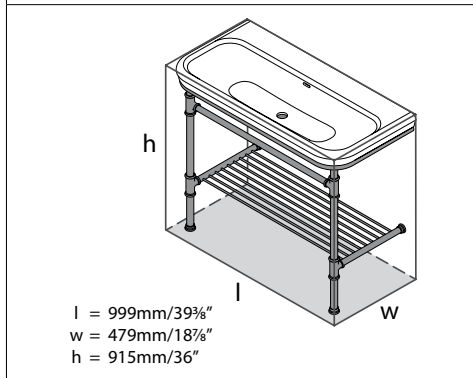

METALLO 100 Metallo 100 Washstand

- ENGLISHCAST™ solid surface is made from finely ground natural Volcanic Limestone™
- Two Polished Chrome legs with elegantly formed details
- Option to order with or without faucet holes
- Towel rail and a metal rail shelf for storage
- Wall anchors included
- Internal overflow

Suggested Retail Price

	PC
MET-100-N	2,180
MET-100-1TH	2,180
MET-100-3TH	2,180