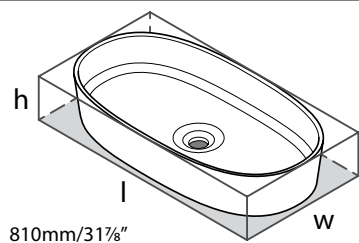

l = 540mm/21 1/4"
w = 362mm/14 1/4"
h = 125mm/4 7/8"

ios 54 ios 54 Oval Vessel Sink

Suggested Retail Price

	NO
VB-ios-54	733
VB-ios54M-SM	733

- **Available: Spring 2020 for matte finish**
- ENGLISHCAST™ solid surface is made from finely ground natural Volcanic Limestone™
- In matte and glossy white, hand-finished, UV- and stain-resistant and offers exceptional strength and durability
- Drain kit required and sold separately, Order K-24 or K-25
- No Overflow