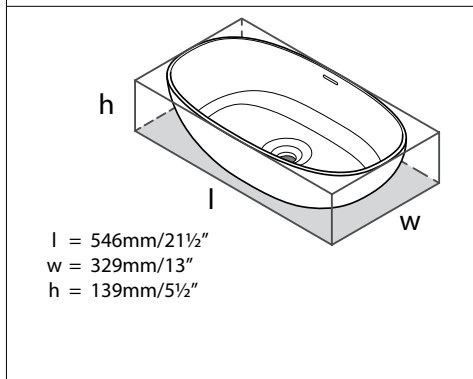

BARCELONA 55 Barcelona 55 Oval Vessel Sink

- Available: Spring 2020 for matte finish
- ENGLISHCAST™ solid surface is made from finely ground natural Volcanic Limestone™
- In matte and glossy white, hand-finished, UV- and stain-resistant and offers exceptional strength and durability
- Drain kit required and sold separately, Order K-24 or K-25
- Internal overflow

Suggested Retail Price	
	IO
VB-BAR-55	761
VB-BAR55M-SM	761