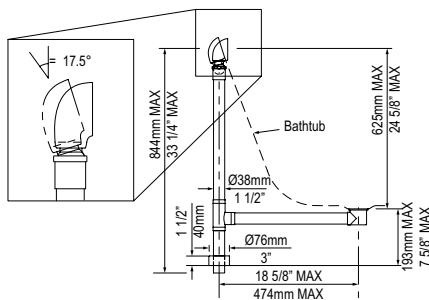

KIT 50 Freestanding Bathtub Drain Kit For Above-Floor Installation Box

- Bathtub drain kit for above-floor installation box
- Bathtub drain kit featuring a contemporary toe-tap plug for above-floor installations
- Toe-tap drain for ease of use
- Available in multiple finishes to complement a variety of bathtub fillers

	Suggested Retail Price						
	PC	AB	BN	ORB	PB	PN	UB
K-50	368	429	429	429	429	429	429