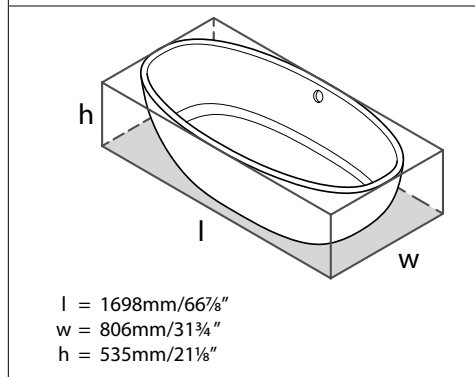

	Suggested Retail Price					
	PC	BN	ORB	PB	PN	UB
K-57	368	419	419	419	419	419

BARCELONA Barcelona 70" Freestanding Bathtub

	Suggested Retail Price	
	OF	NO
BAR-N-SW	6351	6351

- ENGLISHCAST™ solid surface is made from finely ground natural Volcanic Limestone™
- Glossy white, hand-finished, UV- and stain-resistant and offers exceptional strength and durability
- Drain kit required and sold separately, Order K-51, K-40 or K-36