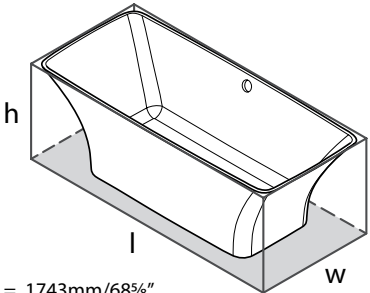

L = 1743mm/68 5/8"
W = 753mm/29 5/8"
H = 597mm/23 1/2"

RAVELLO Ravello 69" Freestanding Bathtub

- ENGLISHCAST™ solid surface is made from finely ground natural Volcanic Limestone™
- Glossy white, hand-finished, UV- and stain-resistant and offers exceptional strength and durability
- Drain kit required and sold separately, Order K-50, K-40 or K-36
- Void space underneath tub to accommodate drain plumbing

	Suggested Retail Price	
	OF	NO
RAV-N-SW	5657	5657