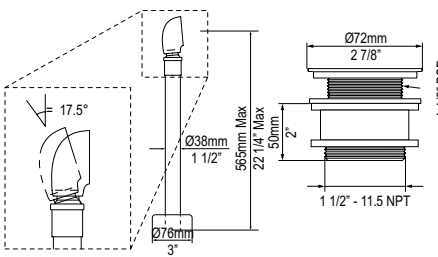

KIT 51 Freestanding Bathtub Drain Kit For Sub-Floor Installation Box

- Bathtub drain kit for sub-floor installation box
- Bathtub drain kit featuring a contemporary toe-tap plug for above-floor installations
- Toe-tap drain for ease of use
- Available in multiple finishes to complement a variety of bathtub fillers

K-51	Suggested Retail Price					
	PC	BN	ORB	PB	PN	UB
	368	419	419	419	419	419