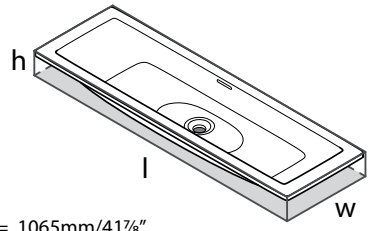

L = 1065mm/41 7/8"
W = 379mm/14 7/8"
H = 141mm/5 1/2"

ROSSENDALE 107 Rosendale 107 Undermount or Drop-in Sink

Suggested Retail Price	
	IO
DU-ROS-107	1,122

- ENGLISHCAST™ solid surface is made from finely ground natural Volcanic Limestone™
- Glossy white, hand-finished, UV- and stain-resistant and offers exceptional strength and durability
- Drain kit required and sold separately, Order K-24 or K-25
- Requires decking or support (not included)
- Internal overflow