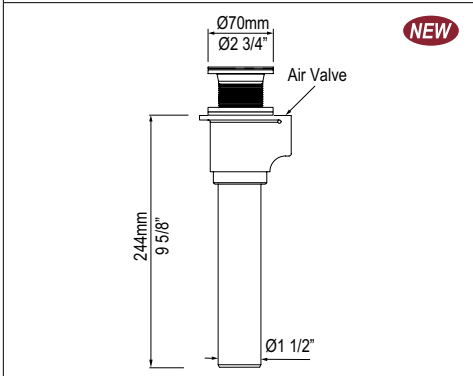

KIT 40 IntelliDrain "Click Clack" for sub floor installation

- Patented magnetic technology measures water pressure to activate drain at 15 3/4" depth
- Suitable for bathtubs without a predrilled overflow
- Available in multiple finishes to complement a variety of bathtub fillers
- Recommended for use with KIT 70 island drain
- Not suitable for Barcelona 2, Barcelona 3, Cabrits, Corvara, Pescadero and clawfoot tubs

	Suggested Retail Price			
	PC	BN	PN	WH
K-40E	530	541	541	541