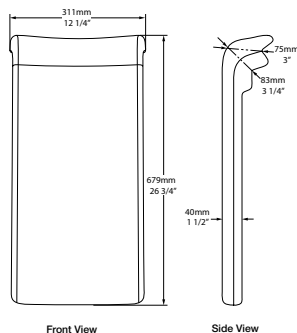

l = 972mm/38¹/₄"
w = 200mm/7⁷/₈"
h = 73mm/2⁷/₈"

TOMBOLO 10 Tombolo 10 Bathtub Rack

Suggested Retail Price

	OAK	WAL	WHT
TOM-10	527	527	527

- Contemporary bathtub rack in either Oak, Walnut or White finish
- Integrated wine glass holders add functionality to the bathtub
- Compatible with Amalfi, Amiata, Barcelona, Barcelona 2, Barcelona 3, Edge, Elwick, ionian, ios, Napoli, Radford, Terrassa and Toulouse bathtubs.
- Measures 38 1/4" long