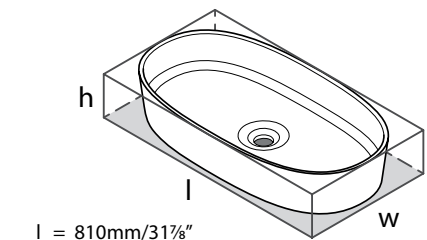

l = 540mm/21 1/4"
w = 362mm/14 1/4"
h = 125mm/4 7/8"

ios 54 ios 54 Oval Vessel Sink

Suggested Retail Price	
	NO
VB-ios-54	733
VB-ios54M-SM	733

- Available: Spring 2020 for matte finish
- ENGLISHCAST™ solid surface is made from finely ground natural Volcanic Limestone™
- In matte and glossy white, hand-finished, UV- and stain-resistant and offers exceptional strength and durability
- Drain kit required and sold separately, Order K-24 or K-25
- No Overflow