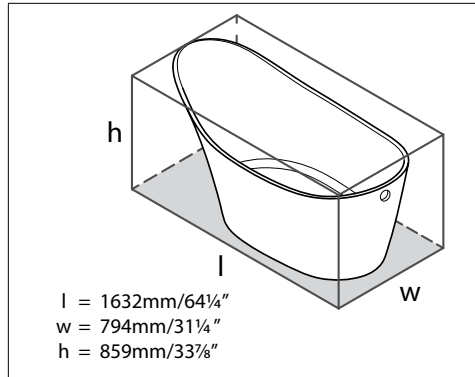

AMALFI Amalfi 64" Freestanding Bathtub

Suggested Retail Price

	OF	NO
AML-N-SW	5710	5710

- ENGLISHCAST™ solid surface is made from finely ground natural Volcanic Limestone™
- Glossy white, hand-finished, UV- and stain-resistant and offers exceptional strength and durability
- Drain kit required and sold separately, Order K-50, K-40 or K-36
- Void space underneath tub to accommodate drain plumbing