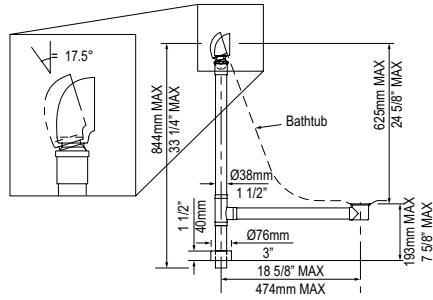

l = 1741mm/68½"
w = 795mm/31¼"
h = 616mm/24¼"

YORK York 69" Freestanding Bathtub With Pedestal Base

Suggested Retail Price

	OF
YOR-N-SW-OF+YOR-B-SW	3628

- ENGLISHCAST™ solid surface is made from finely ground natural Volcanic Limestone™
- Glossy white, hand-finished, UV- and stain-resistant and offers exceptional strength and durability
- Drain kit required and sold separately, Order K-50
- Void space underneath tub to accommodate drain plumbing