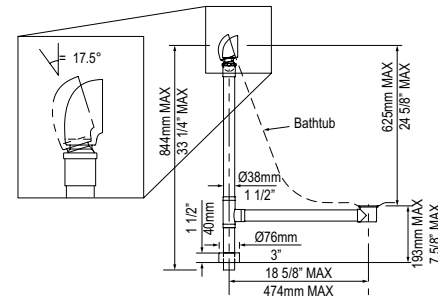

KIT 50 Freestanding Bathtub Drain Kit For Above-Floor Installation Box

- Bathtub drain kit for above-floor installation box
- Bathtub drain kit featuring a contemporary toe-tap plug for above-floor installations
- Toe-tap drain for ease of use
- Available in multiple finishes to complement a variety of bathtub fillers

K-50	Suggested Retail Price						
	PC	AB	BN	ORB	PB	PN	UB
	368	429	429	429	429	429	429