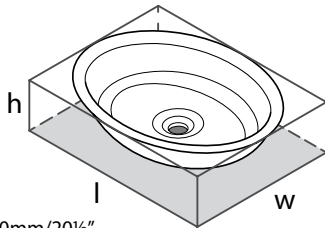

l = 510mm/20 1/8"
w = 395mm/15 1/2"
h = 115mm/4 1/2"

RADFORD 51 Radford Oval Vessel Sink

Suggested Retail Price

	NO
VB-RAD-51	733

- ENGLISHCAST™ solid surface is made from finely ground natural Volcanic Limestone™
- Glossy white, hand-finished, UV- and stain-resistant and offers exceptional strength and durability
- Drain kit required and sold separately, Order K-24 or K-25
- No Overflow