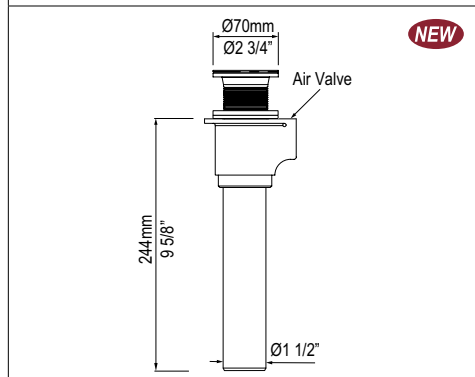

KIT 36 IntelliDrain "Click Clack" for sub floor installation

- Patented magnetic technology measures water pressure to activate drain at 14" depth
- Suitable for bathtubs without a predrilled overflow
- Available in multiple finishes to complement a variety of bathtub fillers
- Recommended for use with KIT 70 island drain
- Not suitable for Cabrits and clawfoot tubs

	Suggested Retail Price			
	PC	BN	PN	WH
K-36E	530	541	541	541