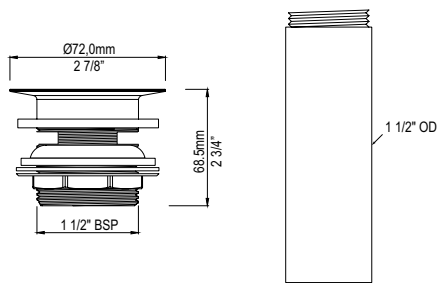

KIT 13 Drain for undermount/drop in bathtubs

- Slotted rain for undermount/drop in bathtubs
- Drain kit with captive flip plug
- Available in multiple finishes to complement a variety of bathtub fillers

Suggested Retail Price					
	PC	BN	ORB	PB	PN
K-13	156	178	178	178	178