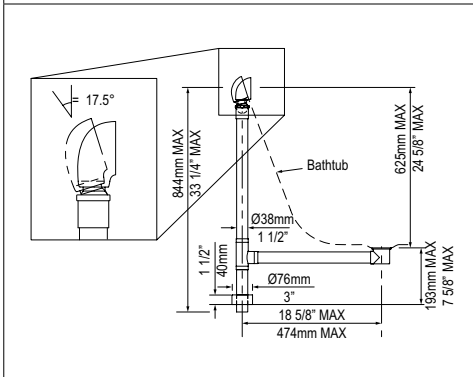

KIT 50 Freestanding Bathtub Drain Kit For Above-Floor Installation Box

- Bathtub drain kit for above-floor installation box
- Bathtub drain kit featuring a contemporary toe-tap plug for above-floor installations
- Toe-tap drain for ease of use
- Available in multiple finishes to complement a variety of bathtub fillers

	Suggested Retail Price						
	PC	AB	BN	ORB	PB	PN	UB
K-50	368	429	429	429	429	429	429