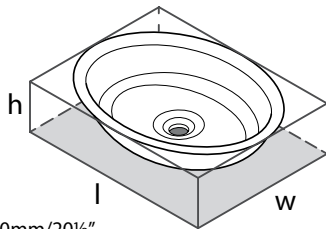

l = 510mm/20 1/8"
w = 395mm/15 1/2"
h = 115mm/4 1/2"

RADFORD 51 Radford Oval Vessel Sink

Suggested Retail Price

	NO
VB-RAD-51	733

- ENGLISHCAST™ solid surface is made from finely ground natural Volcanic Limestone™
- Glossy white, hand-finished, UV- and stain-resistant and offers exceptional strength and durability
- Drain kit required and sold separately, Order K-24 or K-25
- No Overflow