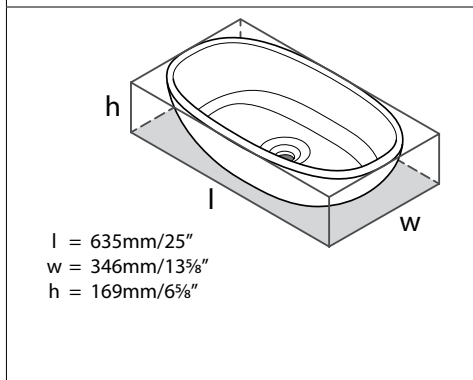

BARCELONA 64 Barcelona 64 Oval Vessel Sink

- Available: Spring 2020 for matte finish
- ENGLISHCAST™ solid surface is made from finely ground natural Volcanic Limestone™
- In matte and glossy white, hand-finished, UV- and stain-resistant and offers exceptional strength and durability
- Drain kit required and sold separately, Order K-24 or K-25
- No Overflow

Suggested Retail Price	
	NO
VB-BAR-64	784
VB-BAR64M-SM	784