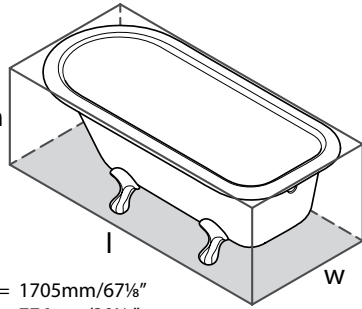

SW
White
ENGLISHCAST™

WH
White
Metal

PC
Polished
Chrome

BN
Brushed
Nickel

PB
Polished
Brass

PN
Polished
Nickel

l = 1705mm/67 1/8"
w = 776mm/30 1/2"
h = 611mm/24"

HAMPSHIRE Hampshire 68" Freestanding Bathtub