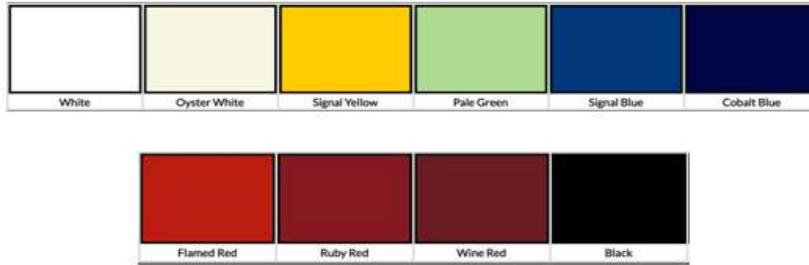

STANDARD COLOR UPGRADES

CUSTOM COLOR UPGRADE

| | | | | |
|-------------------------|-----------------------------|--|------|-----------|
| Red Knob Upgrade | | | | |
| TBD | Red Knob Kit for 30" Ranges | | Knob | \$ 109.00 |
| TBD | Red Knob Kit for 36" Ranges | | Knob | \$ 129.00 |
| TBD | Red Knob Kit for 48" Ranges | | Knob | \$ 149.00 |
| TBD | Red Knob Kit for 60" Ranges | | Knob | \$ 169.00 |