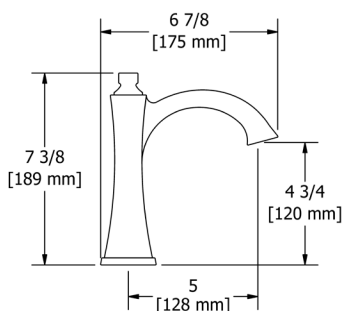

CICLO

CLASSIC

CS

EDGE

EIFFEL

EQUINOX

FRESK

GS

KUBIK

MOMENTI

PALLAGE

PARABOLA

ES01 Eiffel™ Single Handle Lavatory Faucet

Suggested Retail Price

C	PN	BN
563	786	786

- Flow rate options at 60 PSI:
  - 1.5 GPM (WaterSense compliant)
  - For 1.0 GPM, order -10 version

EL01 Eiffel™ Single Handle Tall Lavatory Faucet

Suggested Retail Price

C	PN	BN
767	1,063	1,063

- Flow rate options at 60 PSI:
  - 1.5 GPM (WaterSense compliant)
  - For 1.0 GPM, order -10 version
- Drain assembly sold separately. See Drain tab

EF08 Eiffel™ Widespread Lavatory Faucet

Suggested Retail Price

Handle	C	PN	BN
+	973	1,245	1,245
L	973	1,245	1,245

- Flow rate options at 60 PSI:
  - 1.5 GPM (WaterSense compliant)
  - For 1.0 GPM, order -10 version
- Quick Connect system for easy installation

EF03 Eiffel™ Wall Mount Lavatory Faucet

Suggested Retail Price

Handle	C	PN	BN
+	995	1,232	1,232
L	995	1,232	1,232

- Flow rate options at 60 PSI:
  - 1.5 GPM (WaterSense compliant)
  - For 1.0 GPM, order -10 version
- Drain assembly sold separately. See Drain tab

EF80 Eiffel™ Wall Mount Tub Spout

Suggested Retail Price

C	PN	BN
262	340	340

- 1/2" copper slip fit inlet