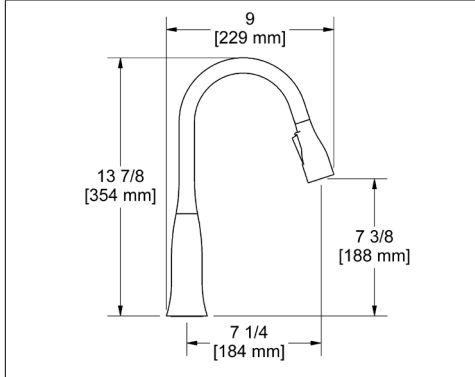

MS3318
Shaws® Price Book

RSS3318
ROHL® Price Book

ED101 Edge Pull-Down Kitchen Faucet

Suggested Retail Price	
C	SS
661	905

- Dual-spray functionality with ability to toggle between stream and spray settings
- Flow rate options at 60 PSI:
 - 2.2 GPM
 - For 1.5 GPM, order -15 version