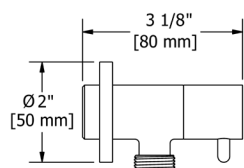

790 Handshower Outlet With Shutoff Valve