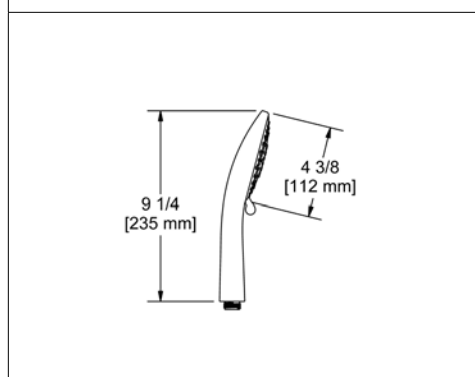

4375 3-Function 5" Handshower

Suggested Retail Price

C	PN	BK	BG
135	145	166	166

- 3 functions
- Flow rate options at 60 PSI:
  - 1.8 GPM (WaterSense compliant)