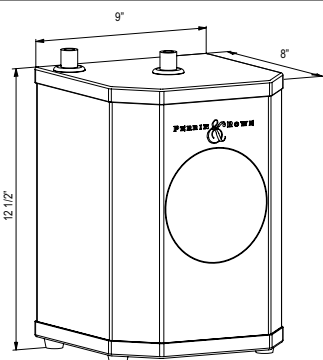

G7545 Lux™ Hot Water Dispenser

Suggested Retail Price

Handle	APC	MB
LM	321	615

- 5 year warranty
- For use with U.1998 high performance hot water tank and U.1106 filter
- .5 GPM at 45 PSI

GKIT7545 Lux™ Hot Water Dispenser, Tank And Filter Kit

Suggested Retail Price

Handle	APC	MB
LM	1,526	1,820

- Kit includes:
  - U.1998 Hot water tank
  - G7545LM-2 Hot water dispenser
  - U.1106 Hot water filter
- Order U.PRF1 for hot water replacement filter cartridge
- 5 year warranty on dispenser, 3 years on tank
- .5 GPM at 45 PSI

U.PRF1 Hot Water Replacement Filter Cartridge

Suggested Retail Price

Handle	APC	MB
	$	
		119

- Designed for use with U.1106 hot water filtration system
- Recommended 6 month replacement

U.1106 Hot Water Inline Filter System

Suggested Retail Price

Handle	APC	MB
	$	
		344

- Includes cartridge and connection hoses
- Filter faucet not included
- Recommend changing filter every 6 months or 1,000 gallons
- For replacement cartridge, order U.PRF1 for hot water replacement filter cartridge every 6 months: $119

U.1998 High Performance Hot Water Tank

Suggested Retail Price

Handle	APC	MB
	$	
		861

- 3-Year limited warranty
- Not compatible with ISE type dispensers