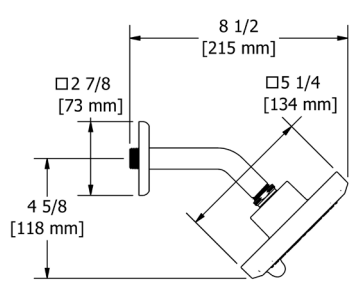

396 2-Function 6" Showerhead With Arm

- 2 functions
- Flow rate options at 60 PSI:
  - 2.0 GPM
  - For 1.8 GPM, order -WS version

Suggested Retail Price

C
196

384 4" Rain Showerhead With Arm

- 1 function
- Flow rate options at 60 PSI:
  - 2.0 GPM
  - For 1.5 GPM, order -15 version

Suggested Retail Price

C
149

376 2-Function 5" Showerhead With Arm

- 2 functions
- Flow rate options at 60 PSI:
  - 2.0 GPM
  - For 1.8 GPM, order -WS version

Suggested Retail Price

C	PN	BN	BK
196	245	245	268

326 2-Function 5" Showerhead With Arm

- 2 functions
- Flow rate options at 60 PSI:
  - 2.0 GPM
  - For 1.8 GPM, order -WS version

Suggested Retail Price

C	PN	BN
196	245	245

343 2-Function 5" Showerhead With Arm

- 2 functions
- Flow rate options at 60 PSI:
  - 2.0 GPM
  - For 1.8 GPM, order -WS version

Suggested Retail Price

C	PN	BN	BK
160	206	206	207