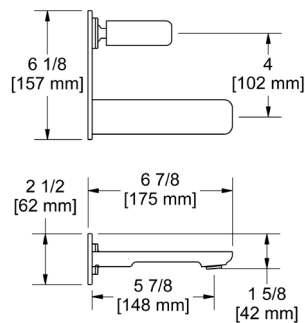

EQ11 Equinox™ Wall Mount Lavatory Faucet

Suggested Retail Price

C	BK
489	613

- Flow rate options at 60 PSI:
  - 1.5 GPM
  - For 1.0 GPM, order -10 version
- Drain assembly sold separately. See Drain tab