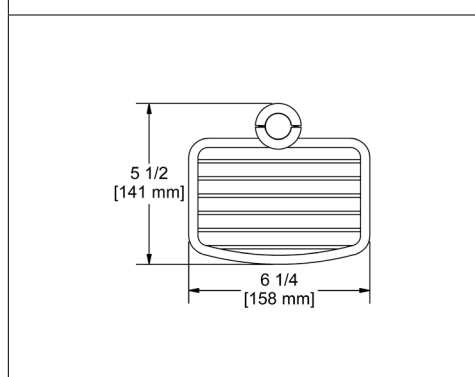

275 Basket for Shower Bar

Suggested Retail Price	
C	
158	

- For 1" shower bar
- Brass construction