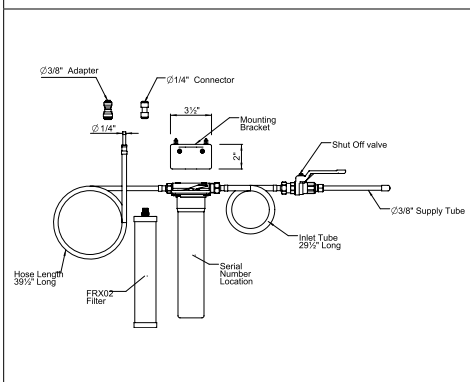

HRK-2000 Arolla™ Inline Filter System

Suggested Retail Price

$
620

- Includes cartridge and connection hoses
- Filter faucet not included
- For replacement cartridge, order HRF-1000