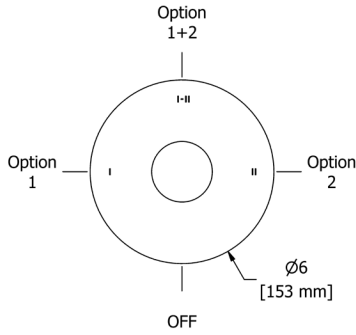

TGS23 (SHARED) OR TGS44 (NO SHARE) GS 1/2" Therm & Pressure Balance Trim with up to 3 Functions

Suggested Retail Price

C	BK
369	480

- RioWise™ valve technology
- Temperature and volume control
- Up to 3 functions
- Rough-in valve sold separately:
  - Order R23 therm & pressure balance rough-in valve: $170