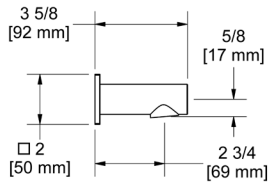

845 Toe Tester

- 4.0 GPM at 60 PSI
- 1/2" copper slip fit inlet

Suggested Retail Price

C	BN
106	121