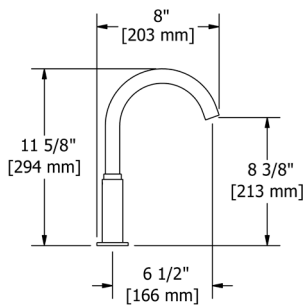

AZ601 Azure™ Bar/Food Prep Kitchen Faucet

Suggested Retail Price

C	SS	BK	BG
361	466	501	501

- Flow rate options at 60 PSI:
  - 2.2 GPM
  - For 1.0 GPM, order -10 version