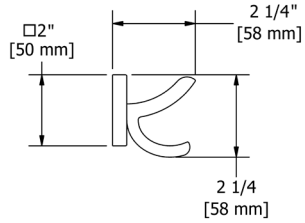

**SA0 Salomé™ Robe Hook**

Suggested Retail Price	
C	PN
64	90

SA3 Salomé™ Toilet Paper Holder

Suggested Retail Price	
C	PN
109	164

SA5 Salomé™ 24" Towel Bar

- Length can be cut down

Suggested Retail Price	
C	PN
169	236