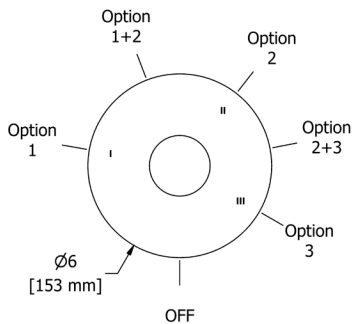

TEDTM45 (SHARED) OR TEDTM47 (NO SHARE) Edge 1/2" Therm & Pressure Balance Trim with up to 5 Functions

Suggested Retail Price

Handle	C	PN	BN
+	376	486	486
L	376	486	486

- RioWise™ valve technology
- Temperature and volume control
- Up to 5 functions
- Rough-in valve sold separately:
  — Order R45 therm & pressure balance rough-in valve: $237