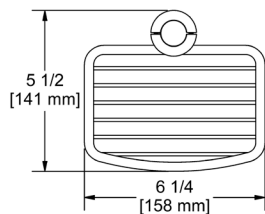

265 Basket for Shower Bar

- For 5/8" shower bar
- Brass construction

Suggested Retail Price

C
158

240 Soap Dish For Shower Bar