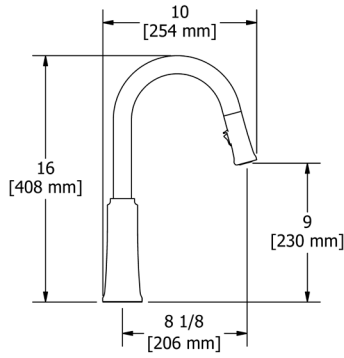

C, APC

SS

BK, MB

BG

Home

Index

2020 UPDATES

INDEX

AZURE

BISTRO

CAYO

EDGE

LUDIK

MYTHIC

SOLSTICE

TRATTORIA

TTRD101 Trattoria™ Pull-Down Kitchen Faucet With C-Spout

Suggested Retail Price

C	SS	BK	BG
804	1,142	1,254	1,254

- Boomerang™ pull-down technology seamlessly integrates sprayer into the spout while returning it quickly and easily to the sprayer's original position
- Dual-spray functionality with ability to toggle between stream and spray settings
- 1.5 GPM at 60 PSI