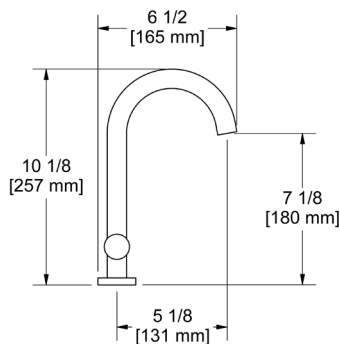

Handle	APC	MB
LB	538	700

- 1.5 GPM
- Requires 2 1/2" clearance from backsplash to center of faucet hole
- Matching kitchen faucet TR55D1

NEW

**AZ701** Azure™ Filter Kitchen Faucet**Suggested Retail Price**