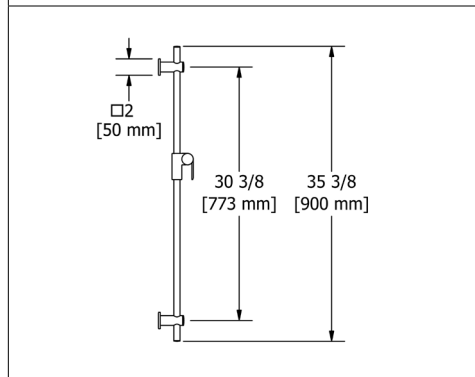

4862 36" Shower Bar

• Easy-Glide adjustable slider

Suggested Retail Price		
C	PN	BN
168	234	234