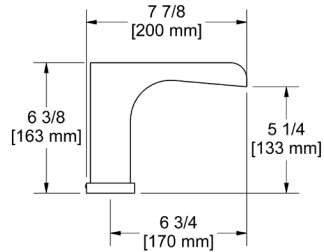

ZOOP17 Zendo™ 3-Hole Deck Mount Tub Filler with Trough

Suggested Retail Price	
C	BN
1,572	2,069

- 1-jet anti-calcium hand shower at 1.8 GPM at 60 PSI
- 9 GPM at 60 PSI
- 1/2" male NPT inlet