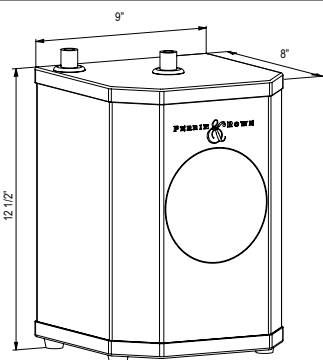

G7545 Lux™ Hot Water Dispenser

Suggested Retail Price

Handle	APC	MB
LM	321	615

- 5 year warranty
- For use with U.1998 high performance hot water tank and U.1106 filter
- .5 GPM at 45 PSI

GKIT7545 Lux™ Hot Water Dispenser, Tank And Filter Kit

Suggested Retail Price

Handle	APC	MB
LM	1,526	1,820

- Kit includes:
  - U.1998 Hot water tank
  - G7545LM-2 Hot water dispenser
  - U.1106 Hot water filter
- Order U.PRF1 for hot water replacement filter cartridge
- 5 year warranty on dispenser, 3 years on tank
- .5 GPM at 45 PSI

U.PRF1 Hot Water Replacement Filter Cartridge

Suggested Retail Price

Handle	APC	MB
LM		$
		119

- Designed for use with U.1106 hot water filtration system
- Recommended 6 month replacement

U.1106 Hot Water Inline Filter System

Suggested Retail Price

Handle	APC	MB
LM		$
		344

- Includes cartridge and connection hoses
- Filter faucet not included
- Recommend changing filter every 6 months or 1,000 gallons
- For replacement cartridge, order U.PRF1 for hot water replacement filter cartridge every 6 months: $119

U.1998 High Performance Hot Water Tank

Suggested Retail Price

Handle	APC	MB
LM		$
		861

- 3-Year limited warranty
- Not compatible with ISE type dispensers