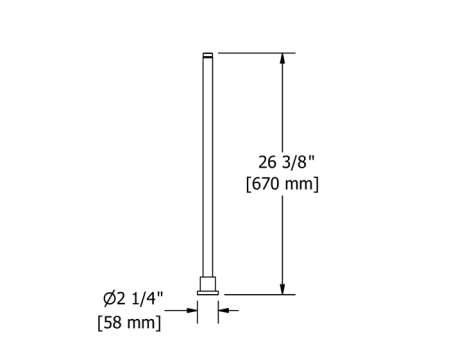

TU26 26" Floor Mount Riser Pair

Suggested Retail Price

C	PN	BN
545	770	770

- 3/4" outlet male; 1/2" inlet female NPT