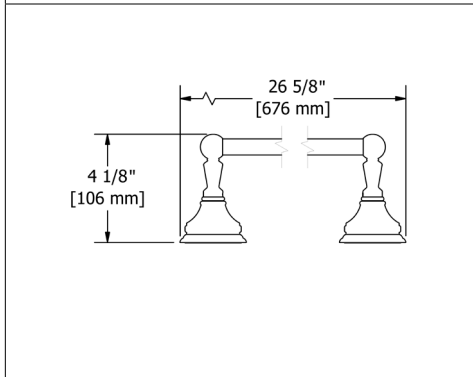

**RT0 Retro™ Robe Hook****Suggested Retail Price**

C	PN	BN
117	184	184

**RT3 Retro™ Toilet Paper Holder****Suggested Retail Price**

C	PN	BN
216	349	349

**RT5 Retro™ 24" Towel Bar****Suggested Retail Price**