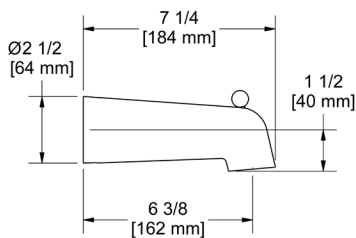

871 Wall Mount Tub Spout With Diverter

- 1/2" copper slip fit inlet

Suggested Retail Price	
C	BK
52	68