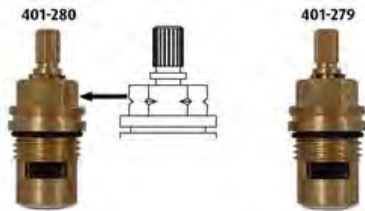

401-280, 401-279 Cartridge For XX10, XX12 Tub Fillers

- For series MA, GN and RT

Suggested Retail Price	
Part	$
401-279 Hot Cartridge	42
401-280 Cold Cartridge	42