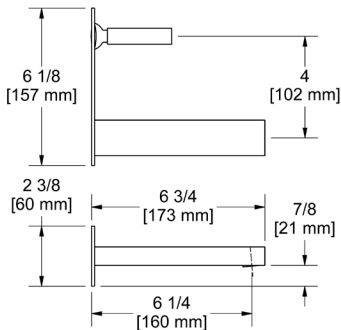

US11 Kubik™ Wall Mount Lavatory Faucet

- Flow rate options at 60 PSI:
  - 1.5 GPM
  - For 1.0 GPM, order -10 version
- Drain assembly sold separately. See Drain tab

Suggested Retail Price

C	BK
629	851