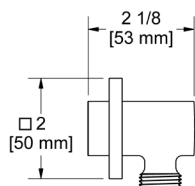

C	PN	BN	BK
83	111	111	121

750 Handshower Outlet

Suggested Retail Price

C	PN	BN
106	144	144

720 Handshower Outlet

Suggested Retail Price

C	BN
64	87

774 Handshower Outlet