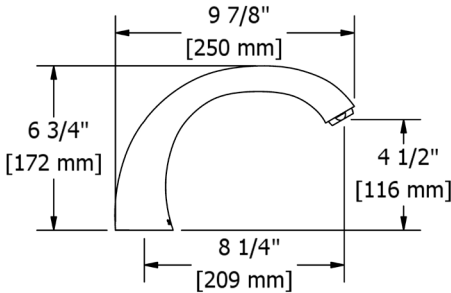

Suggested Retail Price

Handle	C	BN	CW
+	558	696	
L	558	696	558

870 Wall Mount Tub Spout

- 1/2" copper slip fit inlet

Suggested Retail Price

C	PN	BN
46	73	73

**FI12 Classic 4-Hole Deck Mount Tub Filler**

Suggested Retail Price			
Handle	C	BN	
+	747	1,035	
L	747	1,035	