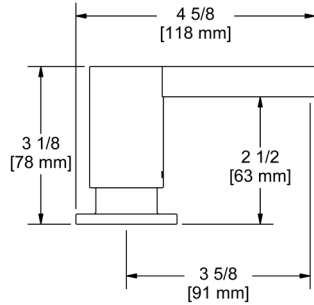

SD7 Soap Dispenser