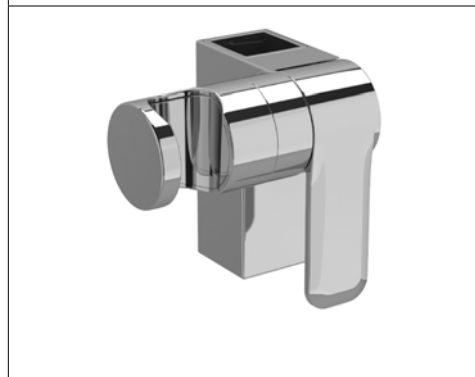

- For 7/8" shower bar
- Plastic construction
- Easy-Glide left cursor

4913 Handshower Bar Slider

Suggested Retail Price		
C	BN	BK
107	107	140

- For square shower bar
- Plastic construction
- Easy-Glide left cursor