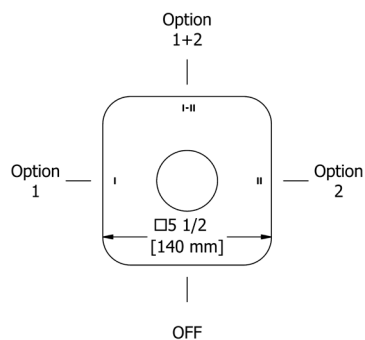

TEQ23 (SHARED) OR TEQ44 (NO SHARE) Equinox™ 1/2" Therm & Pressure Balance Trim with up to 3 Functions

- RioWise™ valve technology
- Temperature and volume control
- Up to 3 functions
- Rough-in valve sold separately:
  - Order R23 therm & pressure balance rough-in valve: $170

Suggested Retail Price		
C	BN	BK
394	514	549