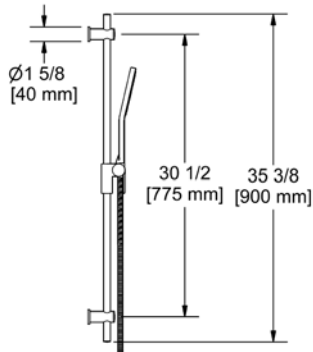

4867 Handshower Set With 34" Slide Bar and 3-Function Handshower

Suggested Retail Price

C
246

- 4319 3-function handshower
- Flow rate options at 60 PSI:
  - 2.5 GPM