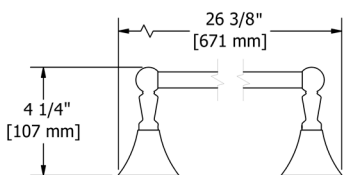

HU5 Hudson™ 24" Towel Bar

Suggested Retail Price

C	PN	BN
170	231	231

- Length can be cut down