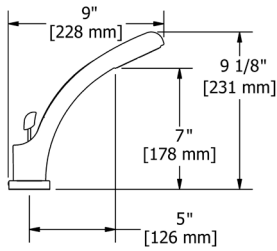

C

PN

SA12 Salomé™ 4-Hole Deck Mount Tub Filler

Suggested Retail Price

C	PN
1,441	1,835

- 1-jet anti-calcium handshower at 1.8 GPM at 60 PSI
- 11 GPM at 60 PSI
- 1/2" male NPT inlet

SA17 Salomé™ 3-Hole Deck Mount Tub Filler

Suggested Retail Price

C	PN
1,572	1,965

- 1-jet anti-calcium handshower at 1.8 GPM at 60 PSI
- 10 GPM at 60 PSI
- 1/2" male NPT inlet

SA07 Salomé™ Wall Mount Tub Filler

Suggested Retail Price

C	PN
1,835	2,490

- Thermostatic & pressure balance
- 1-jet anti-calcium handshower at 1.8 GPM at 60 PSI
- 11 GPM at 60 PSI
- 1/2" female NPT inlet

TSA37 Salomé™ Single Hole Floor Mount Tub Filler Trim

Suggested Retail Price

C	PN
2,221	3,078

- 1-jet anti-calcium handshower at 1.8 GPM at 60 PSI
- 10.8 GPM at 60 PSI
- Rough-in valve sold separately:
  - Order RHFS floor mount tub filler rough-in valve: $229
  - Order RHBX floor mount tub filler rough-in valve for concrete floor installation: $460

SA09 Salomé™ Two Handle Deck Mount Bidet

Suggested Retail Price

C	PN
1,201	1,682