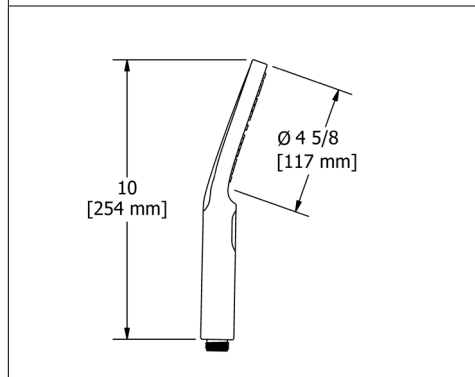

4364 2-Function 5" Handshower

Suggested Retail Price

C	PN	BN	BK	BG
116	146	146	162	162

- 2 functions
- Flow rate options at 60 PSI:
  - 2.0 GPM
  - For 1.8 GPM, order -WS version