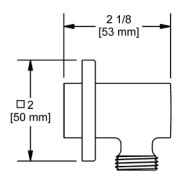

734 Handshower Outlet

Suggested Retail Price

C	PN	BN	BK
85	114	114	123

794 Handshower Outlet

Suggested Retail Price

C
106

772 Handshower Outlet

Suggested Retail Price