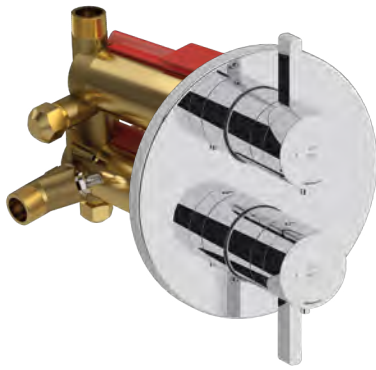

3/4" HIGH PERFORMANCE ROUGH-IN AND TRIM

3/4" THERM & PRESSURE BALANCE - MULTI-FUNCTION

R83 Not CEC Compliant

- 20 GPM max, see diagram for details
- 2 temperature and 2 volume controls; also supports 2 optional volume controls
- Recommended inlet connection: 3/4" NPT
- Complete with rough and trim

Flow rates:

- 1: 10 GPM
- 2: 7.4 GPM
- 1: 2.9 GPM
- 2: 2.9 GPM

R83 3/4" Therm & Pressure Balance Multi-Function System

Not Sold Separately