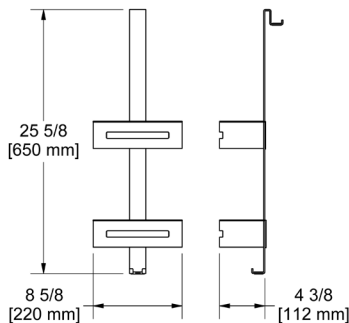

- Adaptors for 15/64", 5/16", or 25/64" glass
- Removable interior
- Polished stainless steel
- 2 integrated hooks

Suggested Retail Price

CBK	CW
485	485

282 Corner Basket

- Removable
- Hidden anchors
- Polished stainless steel