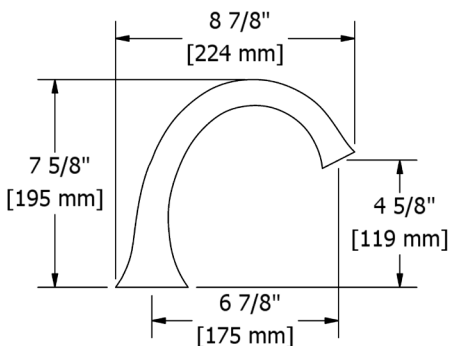

TED16 Edge 3-Hole Deck Mount Tub Filler Trim

Suggested Retail Price

C	PN	BN
543	764	764

- 1-jet anti-calcium handshower at 1.8 GPM at 60 PSI
- 6.0 GPM at 60 PSI
- Rough-in valve sold separately:
  - Order RHTB deck mount tub filler rough-in valve: $216