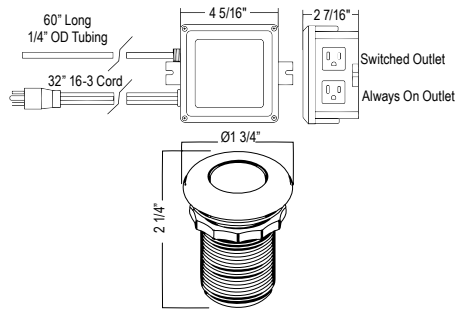

AS450 Air Activated Switch Button With Control Box For Waste Disposal

Suggested Retail Price

APC	MB
292	304