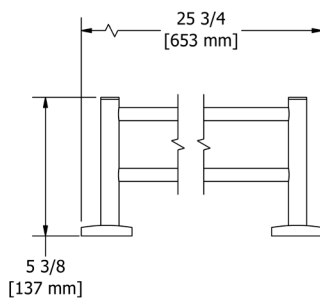

VY0 Venty™ Robe Hook

Suggested Retail Price
C
64

VY3 Venty™ Toilet Paper Holder

Suggested Retail Price
C
90

VY5 Venty™ 24" Towel Bar

• Length can be cut down

Suggested Retail Price
C
169

VY6 Venty™ Double 24" Towel Bar