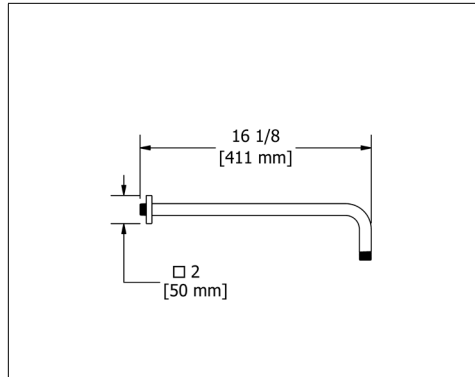

583 20" Wall Mount Shower Arm With Round Escutcheon

Suggested Retail Price

C	PN	BN
134	202	202

546 5" Wall Mount Shower Arm With Square Escutcheon

Suggested Retail Price

C	BN
44	57

574 16" Wall Mount Shower Arm With Square Escutcheon