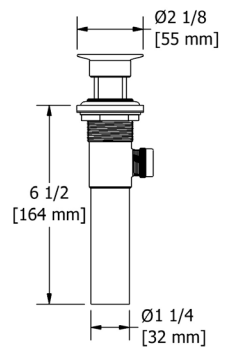

P170 Pop-up Drain With Overflow

- 1 1/4" tail piece

Suggested Retail Price				
C	PN	BN	BK	BG
41	56	56	61	61

DO170 Grid Drain Without Overflow