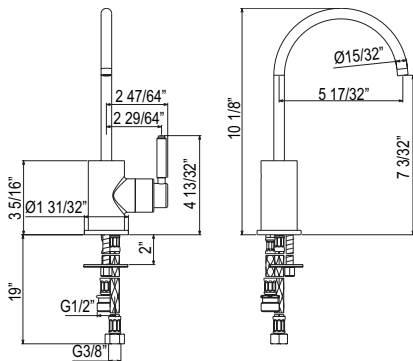

G7545 Lux™ Hot Water Dispenser

Suggested Retail Price

Handle	APC
LM	321

- 5 year warranty
- For use with U.1998 high performance hot water tank and U.1106 filter
- .5 GPM at 45 PSI