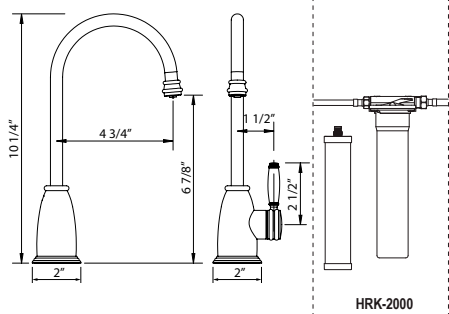

MBKIT7917 Gotham™ Filter Faucet

Suggested Retail Price

Handle	APC
LM	1,014

- .5 GPM at 45 PSI
- Not suitable for R.O. systems or as a hot water dispenser
- Designed to use with HRK-2000
- Kit includes:
  - MB7917
  - HRK-2000
- Matching filter faucet for MB7928 or MB7927