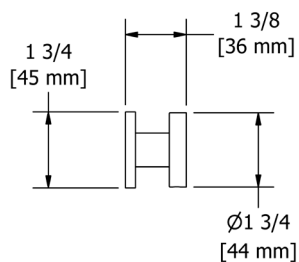

**PX0** Paradox™ Robe Hook

Suggested Retail Price
C **BK** **BG**
 64 106 106

PX3 Paradox™ Toilet Paper Holder

Suggested Retail Price

C	BK	BG
90	164	164

PX5 Paradox™ 24" Towel Bar

• Length can be cut down

Suggested Retail Price