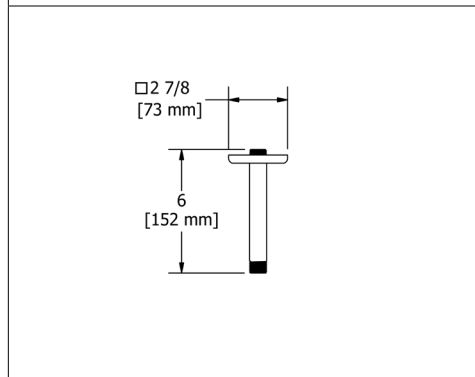

528 6" Ceiling Mount Shower Arm With Square Escutcheon

Suggested Retail Price

C	PN	BN
77	96	96