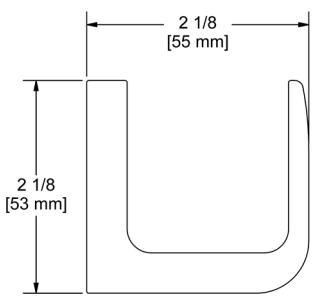

TPB46 (SHARED) Parabola™ 3/4" Therm & Pressure Balance Trim with up to 6 Functions

- RioWise™ valve technology
- Temperature and volume control
- Up to 6 functions
- Rough-in valve sold separately:
  - Order R46 therm & pressure balancerough-in valve: $362

Suggested Retail Price

C	BK	BG
798	1,134	1,134

C10 Ciclo™ Robe Hook

Suggested Retail Price

C	BC	BK	BG
46	68	68	68

C13 Ciclo™ Toilet Paper Holder

Suggested Retail Price

C	BC	BK	BG
116	150	150	150

C17 Ciclo™ Towel Ring

Suggested Retail Price

C	BC	BK	BG
82	124	124	124