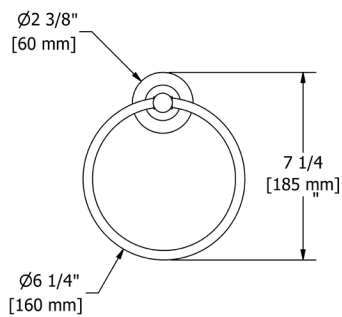

ST7 Star Towel Ring

Suggested Retail Price

C	BN
89	124