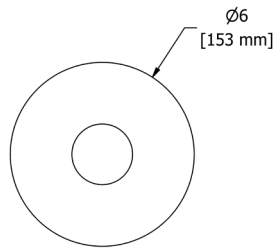

MA09 Classic Two Handle Deck Mount Bidet

Suggested Retail Price			
Handle	C	BN	
+	857	1,040	
L	857	1,040	

GN09 Classic Two Handle Deck Mount Bidet

Suggested Retail Price				
Handle	C	PN	BN	CW
+	857	1,040	1,040	
L	878	1,073	1,073	878

TGN51 Classic 1/2" Pressure Balance Trim

Suggested Retail Price				
	C	PN	BN	CW
	231	324	324	231

- Temperature and volume control
- 1 function
- Rough-in valve sold separately:
  — Order R51 pressure balance rough-in valve: $137

TGN23 (SHARED) OR TGN44 (NO SHARE) Classic 1/2" Therm & Pressure Balance Trim with up to 3 Functions

Suggested Retail Price			
Handle	C	PN	BN
+	405	491	491
L	405	491	491

- RioWise™ valve technology
- Temperature and volume control
- Up to 3 functions
- Rough-in valve sold separately:
  — Order R23 therm & pressure balance rough-in valve: $170

TGN45 (SHARED) OR TGN47 (NO SHARE) Classic 1/2" Therm & Pressure Balance Trim with up to 5 Functions

Suggested Retail Price			
Handle	C	PN	BN
+	395	499	499
L	395	499	499

- RioWise™ valve technology
- Temperature and volume control
- Up to 5 functions
- Rough-in valve sold separately:
  — Order R45 therm & pressure balance rough-in valve: $237