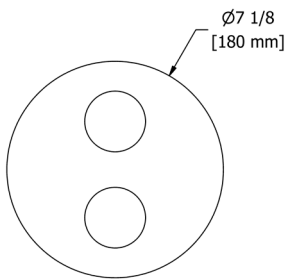

TPXTM46 (SHARED) Paradox™ 3/4" Therm & Pressure Balance Trim with up to 6 Functions

Suggested Retail Price
C
740

- RioWise™ valve technology
- Temperature and volume control
- Up to 6 functions
- Rough-in valve sold separately:
  — Order R46 therm & pressure balancerough -in valve: $362

TPXTQ46 (SHARED) Paradox™ 3/4" Therm & Pressure Balance Trim with up to 6 Functions

Suggested Retail Price
C
740

- RioWise™ valve technology
- Temperature and volume control
- Up to 6 functions
- Rough-in valve sold separately:
  — Order R46 therm & pressure balancerough -in valve: $362

PXTM83 (SHARED) Paradox™ 3/4" Therm & Pressure Balance Multi-Function System

Suggested Retail Price
C
1,226

- Rough-in valve included with trim
- Temperature and volume control
- Up to 6 functions with optional volume controls
- 20 GPM at 60 PSI
- For 6 functions, 2 additional volume controls required

PXTQ83 (SHARED) Paradox™ 3/4" Therm & Pressure Balance Multi-Function System

Suggested Retail Price
C
1,226

- Rough-in valve included with trim
- Temperature and volume control
- Up to 6 functions with optional volume controls
- 20 GPM at 60 PSI
- For 6 functions, 2 additional volume controls required

PX0 Paradox™ Robe Hook

Suggested Retail Price
C **BK** **BG**
64 106 106