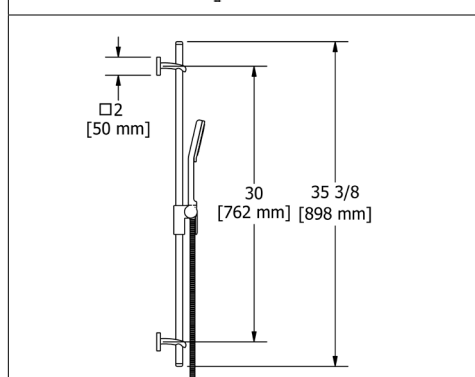

7007 Handshower Set With 36" Slide Bar and 2-Function Handshower

Suggested Retail Price

C	PN
472	786