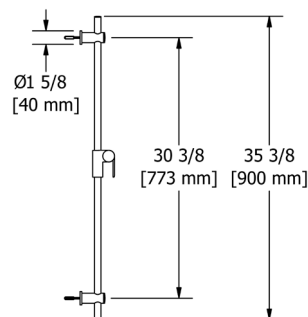

4855 31" Shower Bar

- Easy-Glide adjustable slider

Suggested Retail Price

C	PN	BN	BK	BG
137	165	165	186	186

4842 36" Shower Bar

- Easy-Glide adjustable slider

Suggested Retail Price

C	PN	BN
158	219	219