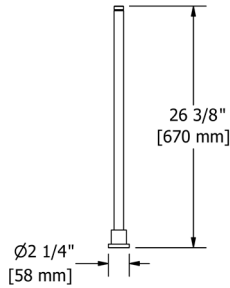

TU26 26" Floor Mount Riser Pair

Suggested Retail Price

C	BN
545	770

- 3/4" outlet male; 1/2" inlet female NPT