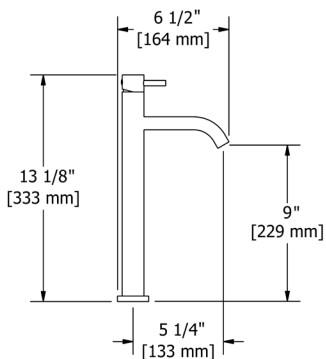

CL01 CS Single Handle Tall Lavatory Faucet

Suggested Retail Price

C	BN
390	551

- Flow rate options at 60 PSI:
  - 1.5 GPM (WaterSense compliant)
  - For 1.0 GPM, order -10 version
- Drain assembly sold separately. See Drain tab