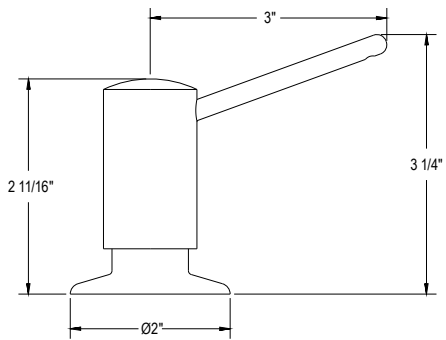

LS450 Lux™ II Soap Dispenser

- Brass construction
- 12 fluid ounce bottle capacity
- Top fill

Suggested Retail Price	
APC	
	152