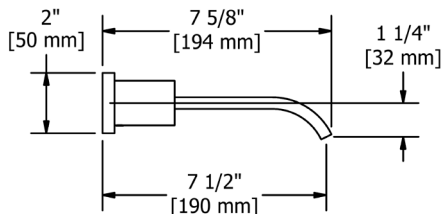

PFTQ03T Profile® Wall Mount Lavatory Faucet

- Flow rate options at 60 PSI:
  - 1.5 GPM (WaterSense compliant)
  - For 1.0 GPM, order -10 version
- Drain assembly sold separately. See Drain tab

Suggested Retail Price
C
759