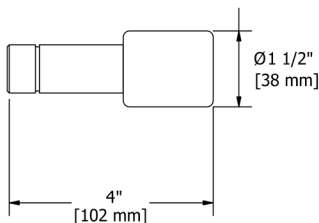

CICLO

CLASSIC

CS

EDGE

EIFFEL

EQUINOX

FRESK

GS

KUBIK

MOMENTI

PALLAGE

PARABOLA

TU33 30" Floor Mount Riser Pair

- 3/4" outlet male; 1/2" inlet female NPT
- Rough-in valve and trim included

Suggested Retail Price

C	PN	BN
628	905	905

TU44 30" Floor Mount Riser Pair With Stop Valves

- 3/4" stop valves
- 3/4" outlet male; 1/2" inlet female NPT
- Rough-in valve and trim included

Suggested Retail Price

C	BN
953	1,371

TU99 4" Deck Mount Riser Pair

- 3/4" outlet male; 1/2" inlet female NPT

Suggested Retail Price

C	PN	BN
153	221	221

TU02 2" Wall Mount Riser Pair

- 3/4" outlet male; 1/2" inlet female NPT

Suggested Retail Price

C	BN
103	153

EXTTU33 3 1/2" Union Extensions

- 3/4" outlet male; 1/2" inlet female NPT

Suggested Retail Price

C	BN
88	103