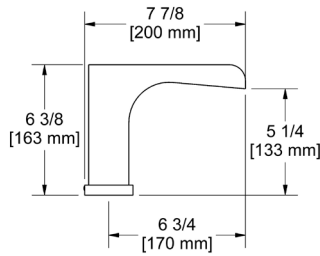

C

BN

ZOOP12 Zendo™ 4-Hole Deck Mount Tub Filler with Trough

- 1-jet anti-calcium hand shower at 1.8 GPM at 60 PSI
- 11 GPM at 60 PSI
- 1/2" male NPT inlet

Suggested Retail Price

C	BN
1,273	1,689