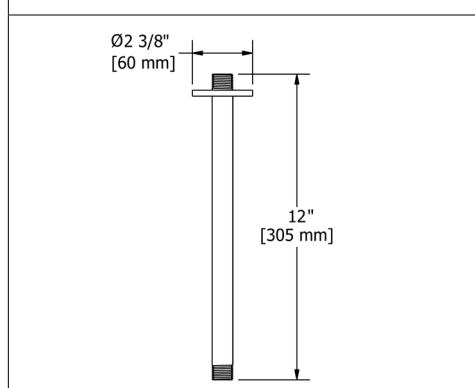

507 12" Ceiling Mount Shower Arm With Round Escutcheon

Suggested Retail Price

C	PN	BN	BK	BG
61	90	90	99	99