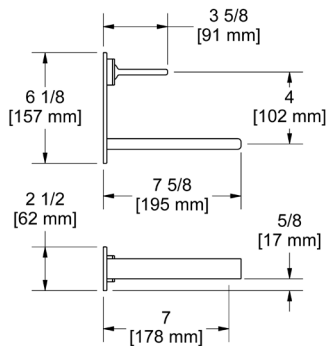

PXS01 Paradox™ Single Handle Lavatory Faucet

Suggested Retail Price

C	BK	BG
489	686	686

- Flow rate options at 60 PSI:
  — 1.5 GPM

PXL01 Paradox™ Single Handle Tall Lavatory Faucet

Suggested Retail Price

C	BK	BG
612	858	858

- Flow rate options at 60 PSI:
  — 1.5 GPM
- Drain assembly sold separately. See Drain tab

PX08 Paradox™ Widespread Lavatory Faucet

Suggested Retail Price

C	BK	BG
713	997	997

- Flow rate options at 60 PSI:
  — 1.5 GPM (WaterSense compliant)
- Quick Connect system for easy installation

PX11 Paradox™ Wall Mount Lavatory Faucet

Suggested Retail Price

C	BK	BG
551	771	771

- Flow rate options at 60 PSI:
  — 1.5 GPM
- Drain assembly sold separately. See Drain tab

PXTQ80 Paradox™ Wall Mount Tub Spout

Suggested Retail Price

C	BG
271	459

- 1/2" male NPT inlet