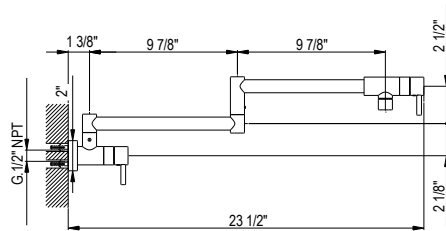

QL66 Modern Pot Filler