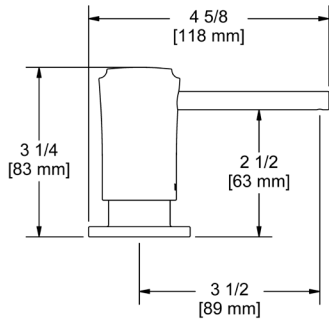

- Brass construction
- 13.5 fluid ounce bottle capacity
- Top fill

Suggested Retail Price

C	SS	BK	BG
186	197	257	257