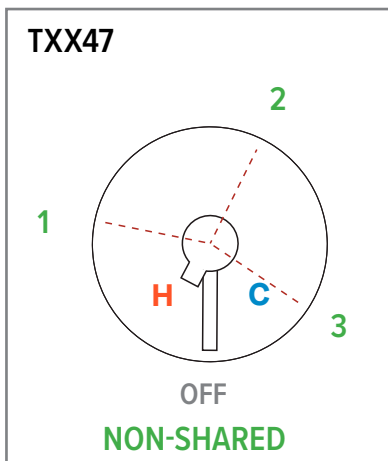

RIOWISE™ THERM & PRESSURE BALANCE ROUGH-IN VALVE

1/2" THERM & PRESSURE BALANCE - 5 FUNCTIONS

R45

- 6.3 GPM at 60 PSI
- Temperature and volume control with diverter
- RioWise™ technology
- Recommended inlet connections: 1/2" NPT, PEX (SPEX), Expansion Pex (EX)
- Must add valve trim TXX45 for shared 5 functions
- Must add valve trim TXX47 for non-shared 3 functions

R45 1/2" Therm & Pressure Balance Rough-in Valve with up to 5 Functions