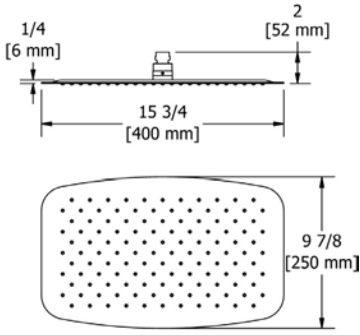

499 16" x 10" Rain Showerhead

Suggested Retail Price	
C	655

- 1 function
- Flow rate options at 60 PSI:
  - 2.0 GPM
  - For 1.8 GPM, order -WS version