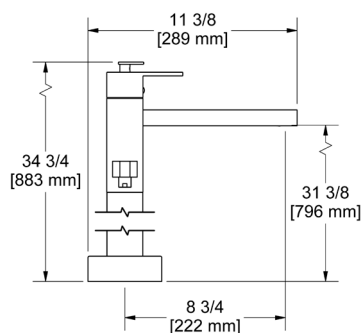

890 Wall Mount Tub Spout

- 1/2" copper slip fit inlet

Suggested Retail Price	
C	BN
56	

891 Wall Mount Tub Spout With Diverter

- 1/2" copper slip fit inlet

Suggested Retail Price		
C	BN	BK
67	86	114

TUS16 Kubik™ 3-Hole Deck Mount Tub Filler Trim

- 1-jet anti-calcium handshower at 1.8 GPM at 60 PSI
- 6.0 GPM at 60 PSI
- Rough-in valve sold separately:
  - Order RHTB deck mount tub filler rough-in valve: $216

Suggested Retail Price		
C	BN	BK
701	976	913

US21 Kubik™ Wall Mount Tub Filler

- Thermostatic & pressure balance
- 1-jet anti-calcium handshower at 1.8 GPM at 60 PSI
- 5.4 GPM at 60 PSI
- 1/2" female NPT inlet

Suggested Retail Price		
C	BN	BK
1,320	1,715	1,716

TUS39 Kubik™ Single Hole Floor Mount Tub Filler Trim

- Thermostatic & pressure balance
- 1-jet anti-calcium handshower at 1.8 GPM at 60 PSI
- 6.0 GPM at 60 PSI
- Rough-in valve sold separately:
  - Order RHFS floor mount tub filler rough-in valve: $229
  - Order RHBX floor mount tub filler rough-in valve for concrete floor installation: $460

Suggested Retail Price		
C	BN	BK
1,454	1,961	1,891