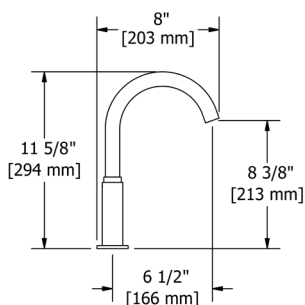

AZ601 Azure™ Bar/Food Prep Kitchen Faucet

Suggested Retail Price

C	SS	BK	BG
361	466	501	501

- Flow rate options at 60 PSI:
  - 2.2 GPM
  - For 1.0 GPM, order -10 version