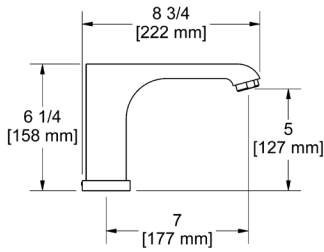

Z017 Zendo™ 3-Hole Deck Mount Tub Filler

Suggested Retail Price	
C	BN
1,200	1,593

- 1-jet anti-calcium hand shower at 1.8 GPM at 60 PSI
- 9 GPM at 60 PSI
- 1/2" male NPT inlet