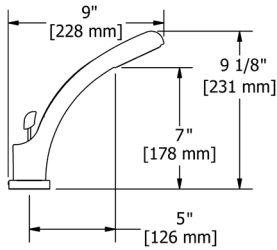

C

PN

SA12 Salomé™ 4-Hole Deck Mount Tub Filler

Suggested Retail Price

C	PN
1,441	1,835

- 1-jet anti-calcium handshower at 1.8 GPM at 60 PSI
- 11 GPM at 60 PSI
- 1/2" male NPT inlet

SA17 Salomé™ 3-Hole Deck Mount Tub Filler

Suggested Retail Price

C	PN
1,572	1,965

- 1-jet anti-calcium handshower at 1.8 GPM at 60 PSI
- 10 GPM at 60 PSI
- 1/2" male NPT inlet

SA07 Salomé™ Wall Mount Tub Filler

Suggested Retail Price

C	PN
1,835	2,490

- Thermostatic & pressure balance
- 1-jet anti-calcium handshower at 1.8 GPM at 60 PSI
- 11 GPM at 60 PSI
- 1/2" female NPT inlet

TSA37 Salomé™ Single Hole Floor Mount Tub Filler Trim

Suggested Retail Price

C	PN
2,221	3,078

- 1-jet anti-calcium handshower at 1.8 GPM at 60 PSI
- 10.8 GPM at 60 PSI
- Rough-in valve sold separately:
  - Order RHFS floor mount tub filler rough-in valve: $229
  - Order RHBX floor mount tub filler rough-in valve for concrete floor installation: $460

SA09 Salomé™ Two Handle Deck Mount Bidet

Suggested Retail Price

C	PN
1,201	1,682