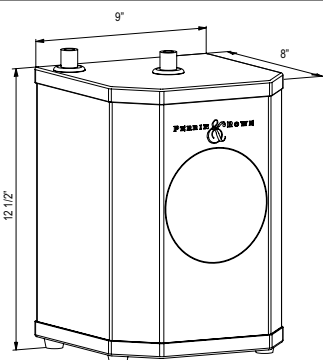

G7545 Lux™ Hot Water Dispenser

Suggested Retail Price

Handle	APC
LM	321

- 5 year warranty
- For use with U.1998 high performance hot water tank and U.1106 filter
- .5 GPM at 45 PSI

GKIT7545 Lux™ Hot Water Dispenser, Tank And Filter Kit

Suggested Retail Price

Handle	APC
LM	1,526

- Kit includes:
  - U.1998 Hot water tank
  - G7545LM-2 Hot water dispenser
  - U.1106 Hot water filter
- Order U.PRF1 for hot water replacement filter cartridge
- 5 year warranty on dispenser, 3 years on tank
- .5 GPM at 45 PSI

U.PRF1 Hot Water Replacement Filter Cartridge

Suggested Retail Price

Handle	APC
LM	$ 119

- Designed for use with U.1106 hot water filtration system
- Recommended 6 month replacement

U.1106 Hot Water Inline Filter System

Suggested Retail Price

Handle	APC
LM	$ 344

- Includes cartridge and connection hoses
- Filter faucet not included
- Recommend changing filter every 6 months or 1,000 gallons
- For replacement cartridge, order U.PRF1 for hot water replacement filter cartridge every 6 months: $119

U.1998 High Performance Hot Water Tank

Suggested Retail Price

Handle	APC
LM	$ 861

- 3-Year limited warranty
- Not compatible with ISE type dispensers