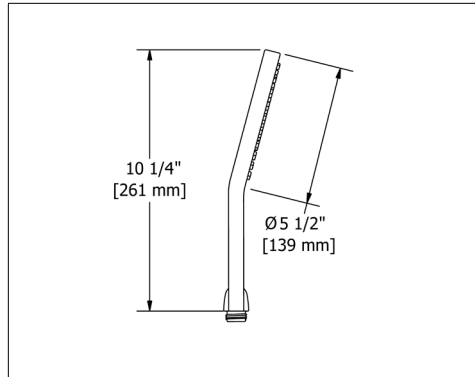

4319 Single Function 6" Handshower

Suggested Retail Price

C
129

- 1 function
- Flow rate options at 60 PSI:
  - 1.6 GPM