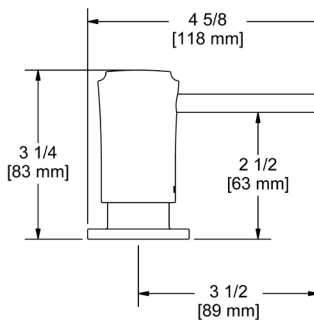

SD9 Soap Dispenser

Suggested Retail Price

C	SS	BK	BG
186	197	257	257

- Brass construction
- 13.5 fluid ounce bottle capacity
- Top fill