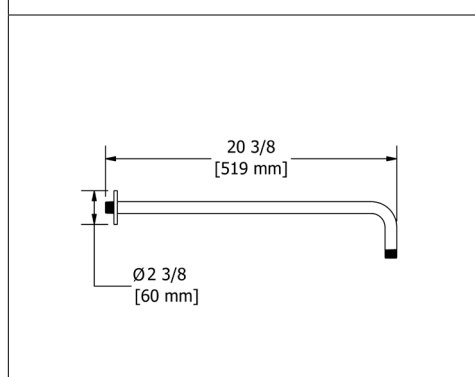

594 16" Wall Mount Shower Arm With Oval Escutcheon

Suggested Retail Price

C
112

3D rendering of the shower arm 594, showing its straight design and the oval escutcheon.

513 20" Wall Mount Shower Arm With Round Escutcheon