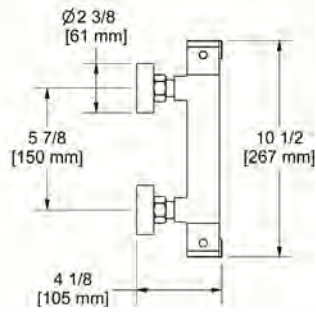

CSTM77 1/2" Thermostatic External Bar

Suggested Retail Price
C
269

- 7.8 GPM at 60 PSI
- 3/4" female NPT inlet