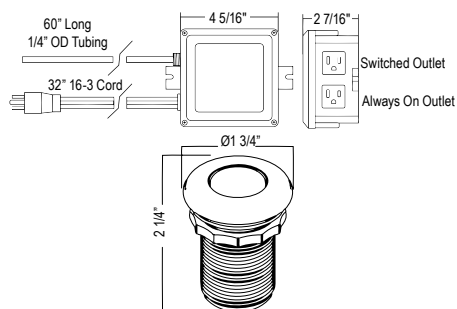

AS450 Air Activated Switch Button With Control Box For Waste Disposal

- Control box with mounting hardware included

Suggested Retail Price

APC	MB
292	304