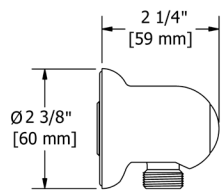

8080 Handshower Set With 39" Slide Bar and 2-Function Handshower

Suggested Retail Price

C
551

- 4372 2-function handshower
- Flow rate options at 60 PSI:
 - 1.8 GPM
 - For 1.5 GPM, order -15 version

747 Handshower Outlet