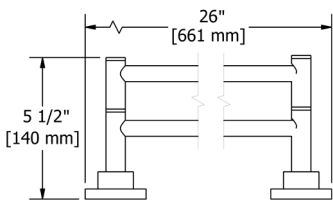

Suggested Retail Price

C	PN	BN
106	144	144

ST5 Star 24" Towel Bar

• Length can be cut down

Suggested Retail Price

C	PN	BN
184	248	248

ST6 Star Double 24" Towel Bar

Suggested Retail Price