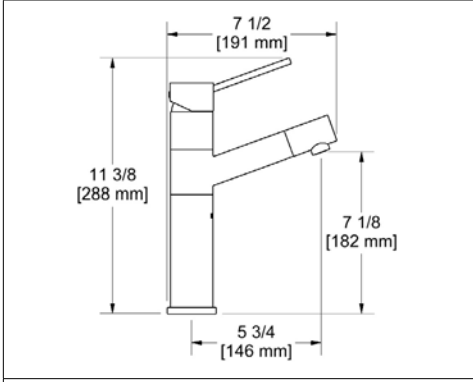

CY601 Cayo™ Pull-out Bar/Food Prep Kitchen Faucet

Suggested Retail Price	
C	SS
706	928

- Single-spray functionality
- Flow rate options at 60 PSI:
  - 2.2 GPM
  - For 1.5 GPM, order -15 version