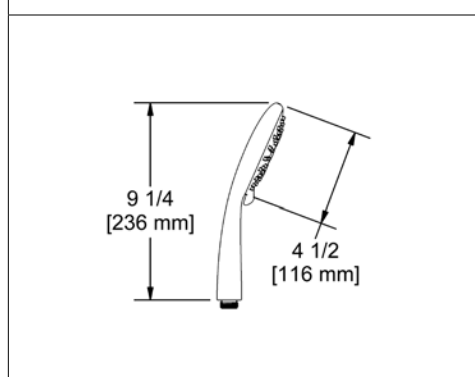

4366 5-Function 5" Handshower

Suggested Retail Price

C	PN	BN
306	460	460

- 5 functions
- Flow rate options at 60 PSI:
  - 1.8 GPM
  - For 1.5 GPM, order -15 version