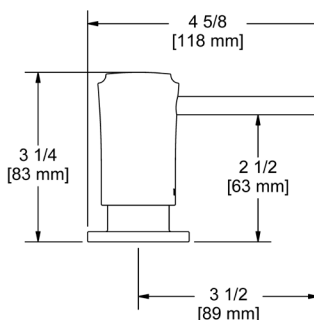

- Brass construction
- 13.5 fluid ounce bottle capacity
- Top fill

Suggested Retail Price
C SS BK BG
186 197 269 269

SD8 Soap Dispenser

- Brass construction
- 13.5 fluid ounce bottle capacity
- Top fill

Suggested Retail Price
C SS BK BG
174 186 257 257