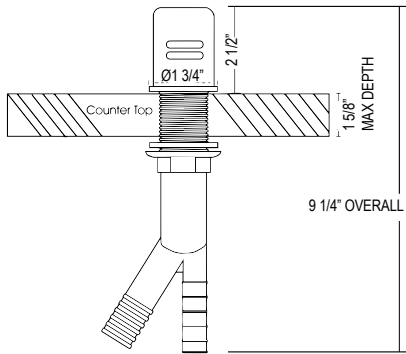

AG600 Luxury Air Gap

Suggested Retail Price

APC

68