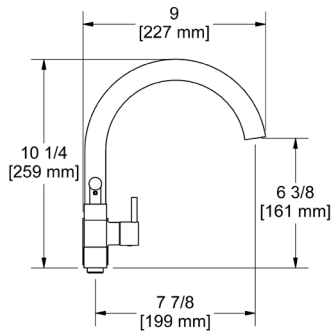

PA06 Pallace™ Two Hole Tub Filler

- 1-jet anti-calcium handshower at 1.8 GPM at 60 PSI
- 11.6 GPM at 60 PSI
- 3/4" female NPT inlet
- Sold as wall mount installation
- For deck mount or floor mount installation, order TU02, TU26, TU33, or TU99

Suggested Retail Price			
Handle	C	PN	BN
+	672	919	919
L	672	919	919

TU26 26" Floor Mount Riser Pair

- 3/4" outlet male; 1/2" inlet female NPT

Suggested Retail Price		
C	PN	BN
545	770	770

TU04 4" Deck Mount Riser Pair

- 3/4" outlet male; 1/2" inlet female NPT

Suggested Retail Price		
C	PN	BN
221	306	306

EXTTU33 3 1/2" Union Extensions

- 3/4" outlet male; 1/2" inlet female NPT

Suggested Retail Price	
C	BN
88	103

PA09 Pallace™ Two Handle Deck Mount Bidet

Suggested Retail Price			
Handle	C	PN	BN
+	857	1,040	1,040
L	857	1,040	1,040