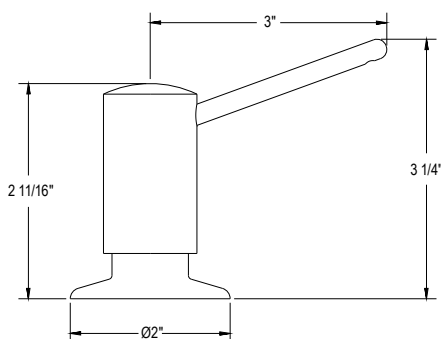

LS450 Lux™ II Soap Dispenser

Suggested Retail Price

APC	MB
152	175

- Brass construction
- 12 fluid ounce bottle capacity
- Top fill