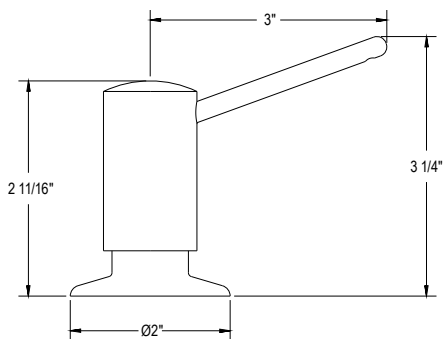

LS450 Lux™ II Soap Dispenser

- Brass construction
- 12 fluid ounce bottle capacity
- Top fill

Suggested Retail Price

APC	MB
152	175