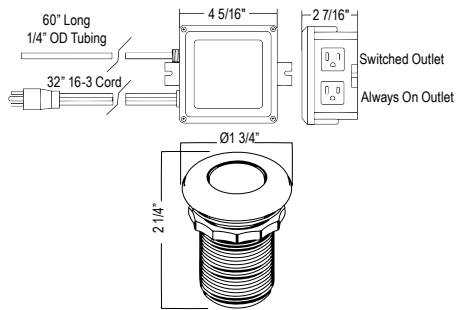

AS450 Air Activated Switch Button With Control Box For Waste Disposal

- Control box with mounting hardware included

Suggested Retail Price

APC	MB
292	304