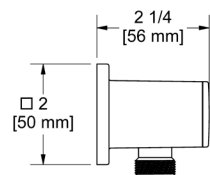

C	PN	BN	BK
83	111	111	121

750 Handshower Outlet

Suggested Retail Price

C	PN	BN
106	144	144

720 Handshower Outlet

Suggested Retail Price

C	BN
64	87

774 Handshower Outlet