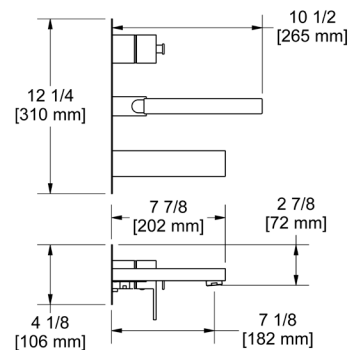

US21 Kubik™ Wall Mount Tub Filler

- Thermostatic & pressure balance
- 1-jet anti-calcium handshower at 1.8 GPM at 60 PSI
- 5.4 GPM at 60 PSI
- 1/2" female NPT inlet

Suggested Retail Price		
C	BN	BK
1,320	1,715	1,716