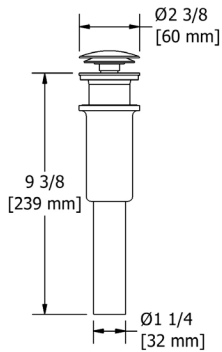

DL170 Push Drain Without Overflow

Suggested Retail Price

C	PN	BN
89	129	129

- 1 1/4" tail piece