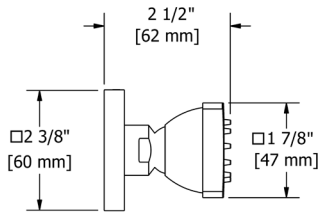

350 Single Function Body Spray

- Swivel directional control
- 1 function
- Flow rate options at 60 PSI: — 1.6 GPM

Suggested Retail Price

C	PN	BN	BC	BG
123	185	185	175	175

369 Single Function Body Spray

- 1 function
- Flow rate options at 60 PSI: — 1.0 GPM

Suggested Retail Price

C
262

324 2-Function Body Spray

- Swivel directional control
- 2 functions
- Flow rate options at 60 PSI: — 1.6 GPM

Suggested Retail Price

C
121

399 Single Function Body Spray

- 1 function
- Flow rate options at 60 PSI: — 1.0 GPM

Suggested Retail Price

C
286

379 Single Function Body Spray

- 1 function
- Flow rate options at 60 PSI: — 1.0 GPM

Suggested Retail Price

C
286