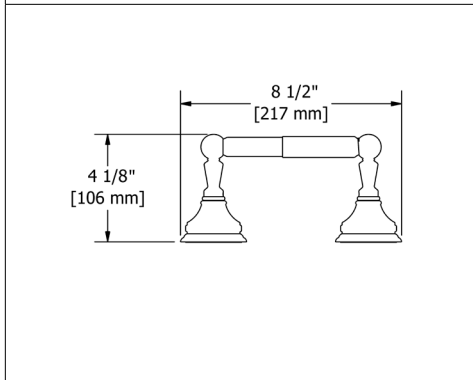

**RT0 Retro™ Robe Hook****Suggested Retail Price**

C	PN	BN
117	184	184

**RT3 Retro™ Toilet Paper Holder****Suggested Retail Price**

C	PN	BN
216	349	349

**RT5 Retro™ 24" Towel Bar****Suggested Retail Price**