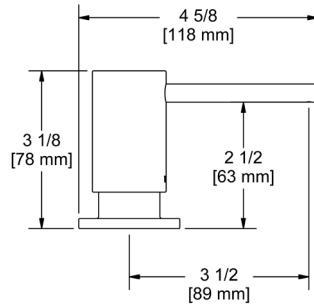

SD8 Soap Dispenser