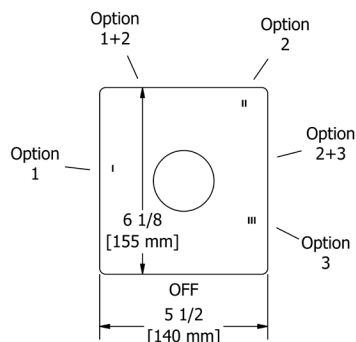

TPXTQ45 (SHARED) OR TPXTQ47 (NO SHARE) Paradox™ 1/2" Therm & Pressure Balance Trim with up to 5 Functions

Suggested Retail Price

C	BG
376	622

- RioWise™ valve technology
- Temperature and volume control
- Up to 5 functions
- Rough-in valve sold separately:
  - Order R45 therm & pressure balance rough-in valve: $237