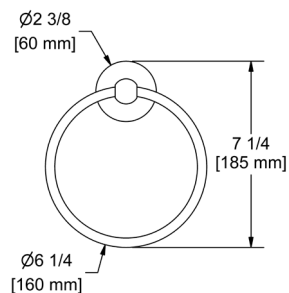

MM7 Momenti™ Towel Ring

Suggested Retail Price

C	PN	BN	BK	BG
104	139	139	166	166