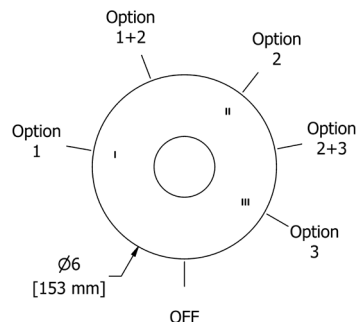

TGN45 (SHARED) OR TGN47 (NO SHARE) Classic 1/2" Therm & Pressure Balance Trim with up to 5 Functions

Suggested Retail Price			
Handle	C	PN	BN
+	395	499	499
L	395	499	499

- RioWise™ valve technology
- Temperature and volume control
- Up to 5 functions
- Rough-in valve sold separately:
  — Order R45 therm & pressure balance rough-in valve: $237