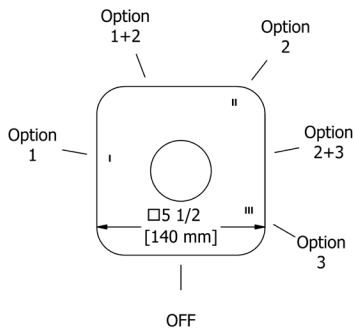

TEQ45 (SHARED) OR TEQ47 (NO SHARE) Equinox™ 1/2" Therm & Pressure Balance Trim with up to 5 Functions

Suggested Retail Price

C	BN	BK
376	504	541

- RioWise™ valve technology
- Temperature and volume control
- Up to 5 functions
- Rough-in valve sold separately:
  - Order R45 therm & pressure balance rough-in valve: $237