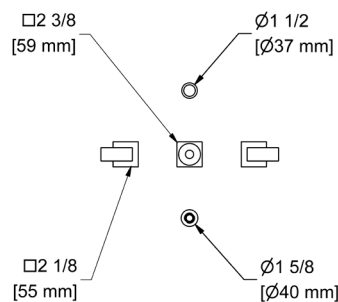

ZO09 Zendo™ Two Handle Deck Mount Bidet

Suggested Retail Price

C	BN
857	1,040