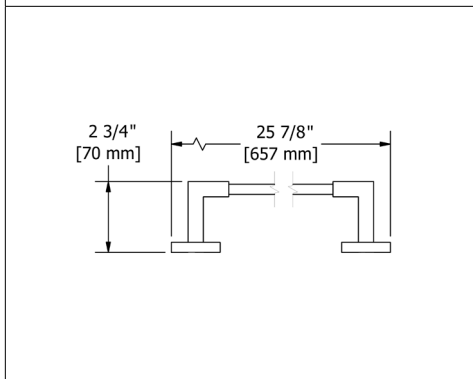

**KS0 Kubik™ Robe Hook**

Suggested Retail Price		
C	BN	BK
68	96	89

**KS3 Kubik™ Toilet Paper Holder**

Suggested Retail Price		
C	BN	BK
95	129	124

**KS5 Kubik™ 24" Towel Bar**

- Length can be cut down

Suggested Retail Price		
C	BN	BK
176	230	229