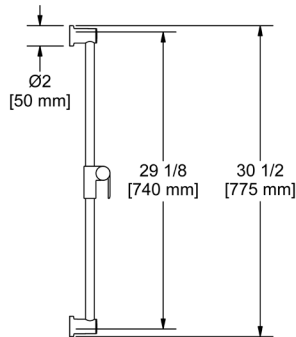

4855 31" Shower Bar

- Easy-Glide adjustable slider

Suggested Retail Price

C	PN	BN	BK	BG
137	165	165	186	186