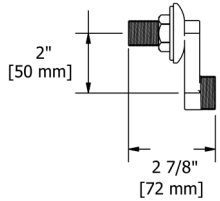

CICLO

CLASSIC

CS

EDGE

EIFFEL

EQUINOX

FRESK

GS

KUBIK

MOMENTI

PALLAGE

PARABOLA

TU33 30" Floor Mount Riser Pair

- 3/4" outlet male; 1/2" inlet female NPT
- Rough-in valve and trim included

Suggested Retail Price

C	PN	BN
628	905	905

TU44 30" Floor Mount Riser Pair With Stop Valves

- 3/4" stop valves
- 3/4" outlet male; 1/2" inlet female NPT
- Rough-in valve and trim included

Suggested Retail Price

C	BN
953	1,371

TU99 4" Deck Mount Riser Pair

- 3/4" outlet male; 1/2" inlet female NPT

Suggested Retail Price

C	PN	BN
153	221	221

TU02 2" Wall Mount Riser Pair

- 3/4" outlet male; 1/2" inlet female NPT

Suggested Retail Price

C	BN
103	153

EXTTU33 3 1/2" Union Extensions

- 3/4" outlet male; 1/2" inlet female NPT

Suggested Retail Price

C	BN
88	103