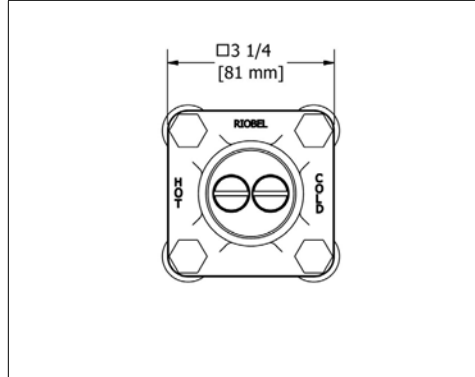

TUB FILLER ROUGH-IN VALVES

RHFS Floor Mount Tub Filler Rough-in Valve

Suggested Retail Price	
Connection	$
(NPT)	229
EX	229
SPEX	229

- Available inlet connections: 1/2" NPT, PEX (SPEX), Expansion Pex (EX)
- No service stops