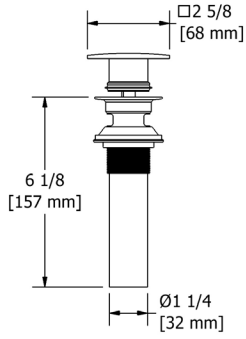

DB140 Push Drain With Overflow

Suggested Retail Price

C	BN	BC	BG
85	111	121	121

- 1 1/4" tail piece