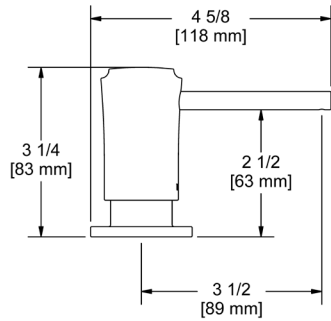

- Brass construction
- 13.5 fluid ounce bottle capacity
- Top fill

Suggested Retail Price	
C	SS
186	197