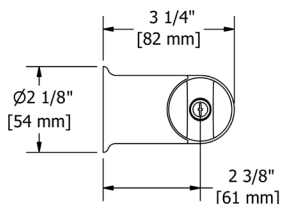

Suggested Retail Price	
C	BN
129	196

4901 Wall Mount Handshower Holder

Suggested Retail Price

C	BN
15	21

4903 Wall Mount Handshower Holder

- Adjustable

Suggested Retail Price

C	BN
28	35