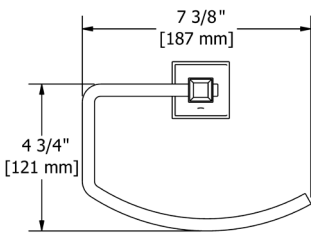

CICLO

CLASSIC

CS

EDGE

EIFFEL

EQUINOX

FRESK

GS

KUBIK

MOMENTI

PALLAGE

PARABOLA

TEF46 (SHARED) Eiffel™ 3/4" Therm & Pressure Balance Trim with up to 6 Functions

Suggested Retail Price

C	PN	BN
864	1,047	1,047

- RioWise™ valve technology
- Temperature and volume control
- Up to 6 functions
- Rough-in valve sold separately:
  - Order R46 therm & pressure balancerough -in valve: $362

EF83 (SHARED) Eiffel™ 3/4" Therm & Pressure Balance Multi-Function System

Suggested Retail Price

C	PN	BN
1,384	1,593	1,593

- Rough-in valve included with trim
- Temperature and volume control
- Up to 6 functions with optional volume controls
- 20 GPM at 60 PSI
- For 6 functions, 2 additional volume controls required

EFO Eiffel™ Robe Hook

Suggested Retail Price

C	PN	BN
75	109	109

EF3 Eiffel™ Toilet Paper Holder

Suggested Retail Price

C	PN	BN
119	175	175

EF5 Eiffel™ 24" Towel Bar

Suggested Retail Price

C	PN	BN
166	236	236

- Length can be cut down