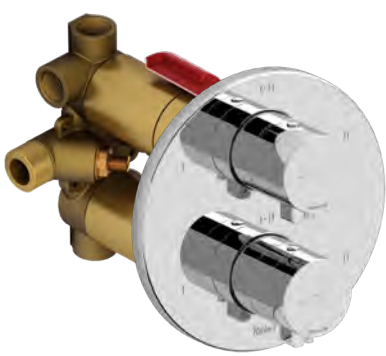

Suggested Retail Price

Connection	\$
(NPT)	237
EX	237
SPEX	237

3/4" RIOWISE™ THERM & PRESSURE BALANCE ROUGH-IN VALVE

3/4" THERM & PRESSURE BALANCE - UP TO 6 FUNCTIONS

R46 Not CEC Compliant

- 10 GPM at 60 PSI
- 2 temperature and volume controls with diverters
- RioWise™ technology
- Recommended inlet connection: 3/4" NPT
- Must add valve trim TXX46