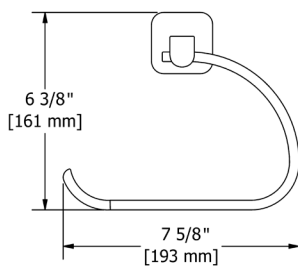

SA7 Salomé™ Towel Ring

Suggested Retail Price	
C	PN
109	164