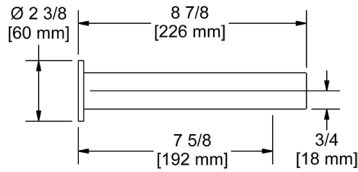

PXTM80 Paradox™ Wall Mount Tub Spout

- 1/2" male NPT inlet

Suggested Retail Price		
C	BK	BG
271	459	459

PROFILE

RETRO