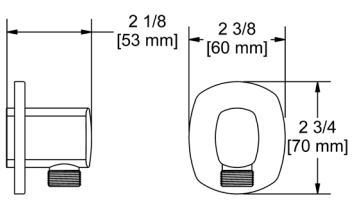

794 Handshower Outlet

Suggested Retail Price

C
106

772 Handshower Outlet