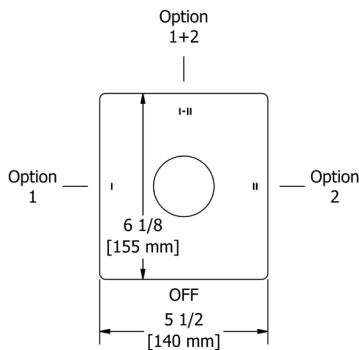

TZOTQ23 (SHARED) OR TZOTQ44 (NO SHARE) Zendo™ 1/2" Therm & Pressure Balance Trim with up to 3 Functions

Suggested Retail Price	
C	BN
369	442

- RioWise™ valve technology
- Temperature and volume control
- Up to 3 functions
- Rough-in valve sold separately:
  - Order R23 therm & pressure balance rough-in valve: $170