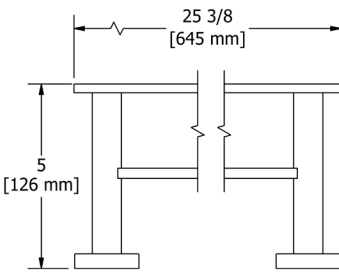

PX6 Paradox™ Double 24" Towel Bar

Suggested Retail Price

C	BK	BG
312	493	493