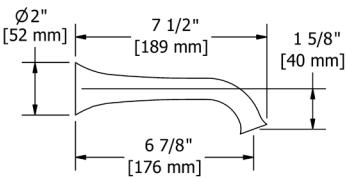

CICLO

CLASSIC

CS

EDGE

EIFFEL

EQUINOX

FRESK

GS

KUBIK

MOMENTI

PALLAGE

PARABOLA

ED01 Edge Single Handle Lavatory Faucet

Suggested Retail Price

C	PN	BN
306	466	466

- Flow rate options at 60 PSI:
  - 1.5 GPM (WaterSense compliant)
  - For 1.0 GPM, order -10 version

ED08 Edge Widespread Lavatory Faucet

Suggested Retail Price

Handle	C	PN	BN
+	476	594	594
L	476	594	594

- Flow rate options at 60 PSI:
  - 1.5 GPM (WaterSense compliant)
  - For 1.0 GPM, order -10 version
- Quick Connect system for easy installation

ED03 Edge Wall Mount Lavatory Faucet

Suggested Retail Price

Handle	C	PN	BN
+	624	766	766
L	624	766	766

- Flow rate options at 60 PSI:
  - 1.5 GPM (WaterSense compliant)
  - For 1.0 GPM, order -10 version
- Drain assembly sold separately. See Drain tab

ED80 Edge Wall Mount Tub Spout

Suggested Retail Price

C	PN	BN
169	231	231

- 1/2" copper slip fit inlet

TED16 Edge 3-Hole Deck Mount Tub Filler Trim

Suggested Retail Price

C	PN	BN
543	764	764

- 1-jet anti-calcium handshower at 1.8 GPM at 60 PSI
- 6.0 GPM at 60 PSI
- Rough-in valve sold separately:
  - Order RHTB deck mount tub filler rough-in valve: $216