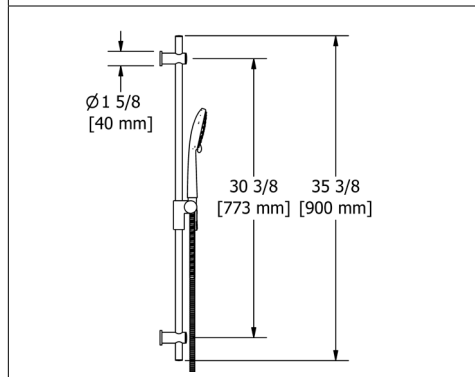

4813 Handshower Set With 36" Slide Bar and 3-Function Handshower

Suggested Retail Price

C	262

- 4363 3-function handshower
- Flow rate options at 60 PSI:
  - 2.0 GPM
  - For 1.8 GPM, order -WS version