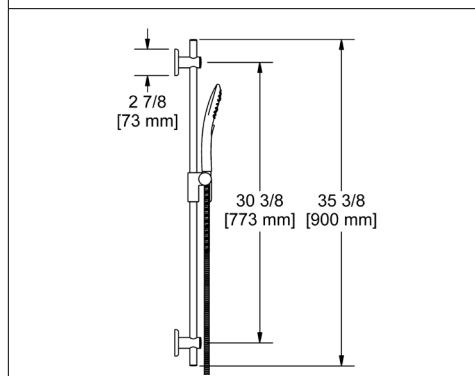

4040 Handshower Set With 36" Slide Bar and 2-Function Handshower

Suggested Retail Price

C	PN	BN
340	517	517

- 4372 2-function handshower
- Flow rate options at 60 PSI:
  - 2.0 GPM
  - For 1.8 GPM, order -WS version