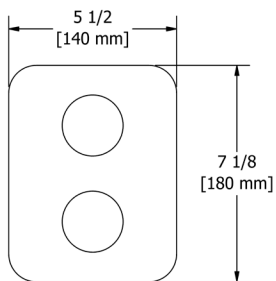

EQ83 (SHARED) Equinox™ 3/4" Therm & Pressure Balance Multi-Function System

Suggested Retail Price

C	BN
1,226	1,402

- Rough-in valve included with trim
- Temperature and volume control
- Up to 6 functions with optional volume controls
- 20 GPM at 60 PSI
- For 6 functions, 2 additional volume controls required