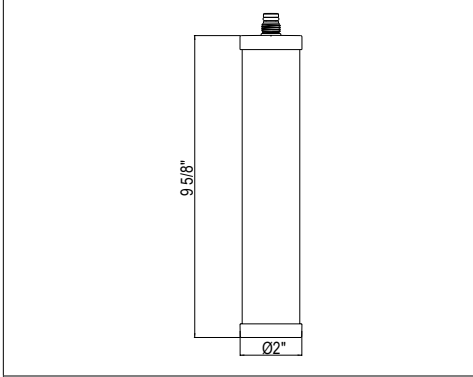

HRF-1000 Arolla™ Replacement Filter Cartridge

Suggested Retail Price	
C	SS
	$ 102

- Replacement cartridge for HRK-2000 filter system
- Recommend changing filter every 6 months or 1,000 gallons