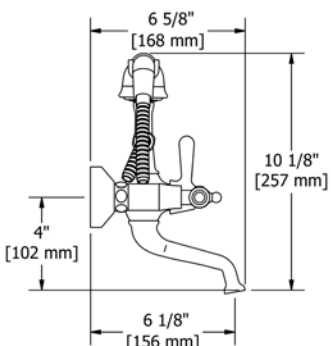

FI12 Classic 4-Hole Deck Mount Tub Filler

Suggested Retail Price			
Handle	C	BN	
+	747	1,035	
L	747	1,035	

- 1-jet anti-calcium handshower at 1.8 GPM at 60 PSI
- 11 GPM at 60 PSI
- 1/2" male NPT inlet

GN12 Classic 4-Hole Deck Mount Tub Filler

Suggested Retail Price				
Handle	C	PN	BN	CW
+	841	1,102	1,102	
L	841	1,102	1,102	841

- 1-jet anti-calcium handshower at 1.8 GPM at 60 PSI
- 11 GPM at 60 PSI
- 1/2" male NPT inlet

PR12 Classic 4-Hole Deck Mount Tub Filler

Suggested Retail Price			
Handle	C	BN	CW
+	841	1,102	
L	841	1,102	841

- 1-jet anti-calcium handshower at 1.8 GPM at 60 PSI
- 11 GPM at 60 PSI
- 1/2" male NPT inlet

MA06 Classic Two Hole Tub Filler

Suggested Retail Price		
Handle	C	BN
+	644	880
L	644	880

- 1-jet anti-calcium handshower at 1.8 GPM at 60 PSI
- 11.6 GPM at 60 PSI
- 3/4" female NPT inlet
- Sold as wall mount installation
- For deck mount or floor mount installation, order TU02, TU26, TU33, or TU99

GN06 Classic Two Hole Tub Filler

Suggested Retail Price				
Handle	C	PN	BN	CW
+	672	919	919	
L	672	919	919	672

- 1-jet anti-calcium handshower at 1.8 GPM at 60 PSI
- 11.6 GPM at 60 PSI
- 3/4" female NPT inlet
- Sold as wall mount installation
- For deck mount or floor mount installation, order TU02, TU26, TU33, or TU99