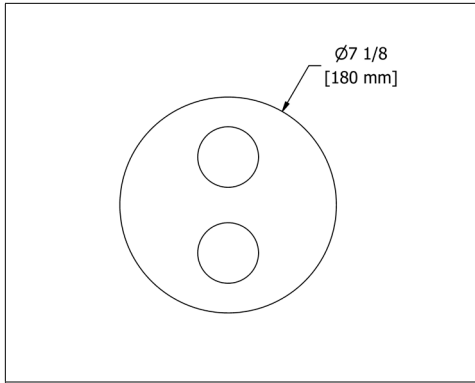

EDTM83 (SHARED) Edge 3/4" Therm & Pressure Balance Multi-Function System

- Rough-in valve included with trim
- Temperature and volume control
- Up to 6 functions with optional volume controls
- 20 GPM at 60 PSI
- For 6 functions, 2 additional volume controls required

Suggested Retail Price

Handle	C	BN
+	1,226	1,421
L	1,226