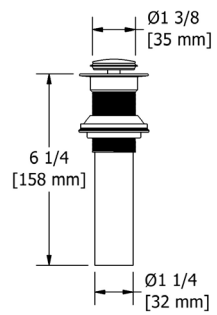

DL150 Push Drain Without Overflow

- 1 1/4" tail piece

Suggested Retail Price	
C	BN
37	56