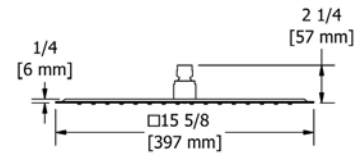

499 16" x 10" Rain Showerhead

Suggested Retail Price	
C	655

- 1 function
- Flow rate options at 60 PSI:
  - 2.0 GPM
  - For 1.8 GPM, order -WS version

486 16" Rain Showerhead

Suggested Retail Price	
C	567

- 1 function
- Flow rate options at 60 PSI:
  - 2.0 GPM

475 17" Built-In Rain Showerhead

Suggested Retail Price	
C	1,214
PN	1,701

- 1 function
- Flow rate options at 60 PSI:
  - 2.0 GPM

485 17" Built-In Rain Showerhead

Suggested Retail Price	
C	1,094

- 1 function
- Flow rate options at 60 PSI:
  - 2.0 GPM

487 20" Rain Showerhead

Suggested Retail Price	
C	681

- 1 function
- Flow rate options at 60 PSI:
  - 2.0 GPM