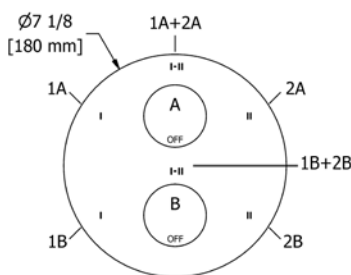

CICLO

CLASSIC

CS

EDGE

EIFFEL

EQUINOX

FRESK

GS

KUBIK

MOMENTI

PALLAGE

PARABOLA

ED09 Edge Two Handle Deck Mount Bidet

Suggested Retail Price

Handle	C	PN	BN
+	857	1,040	1,040
L	857	1,040	1,040

TEDTM51 Edge 1/2" Pressure Balance Trim

Suggested Retail Price

C	PN	BN
213	311	311

- Temperature and volume control
- 1 function
- Rough-in valve sold separately:
  — Order R51 pressure balance rough-in valve: $137

TEDTM23 (SHARED) OR TEDTM44 (NO SHARE) Edge 1/2" Therm & Pressure Balance Trim with up to 3 Functions

Suggested Retail Price

Handle	C	PN	BN
+	394	491	490
L	394	491	491

- RioWise™ valve technology
- Temperature and volume control
- Up to 3 functions
- Rough-in valve sold separately:
  — Order R23 therm & pressure balance rough-in valve: $170

TEDTM45 (SHARED) OR TEDTM47 (NO SHARE) Edge 1/2" Therm & Pressure Balance Trim with up to 5 Functions

Suggested Retail Price

Handle	C	PN	BN
+	376	486	486
L	376	486	486

- RioWise™ valve technology
- Temperature and volume control
- Up to 5 functions
- Rough-in valve sold separately:
  — Order R45 therm & pressure balance rough-in valve: $237

TEDTM46 (SHARED) Edge 3/4" Therm & Pressure Balance Trim with up to 6 Functions

Suggested Retail Price

Handle	C	PN	BN
+	740	904	904
L	740	903	903

- RioWise™ valve technology
- Temperature and volume control
- Up to 6 functions
- Rough-in valve sold separately:
  — Order R46 therm & pressure balancerough -in valve: $362