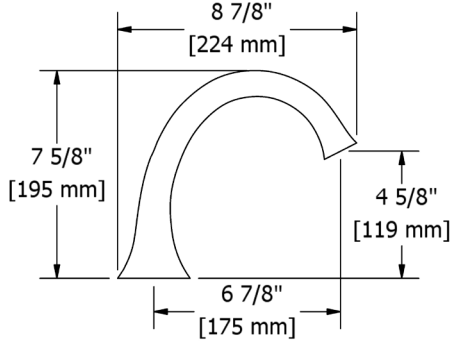

ED12 Edge 4-Hole Deck Mount Tub Filler

Suggested Retail Price

Handle	C	PN	BN
+	686	905	905
L	686	905	905

- 1-jet anti-calcium handshower at 1.8 GPM at 60 PSI
- 11 GPM at 60 PSI
- 3/4" male NPT inlet