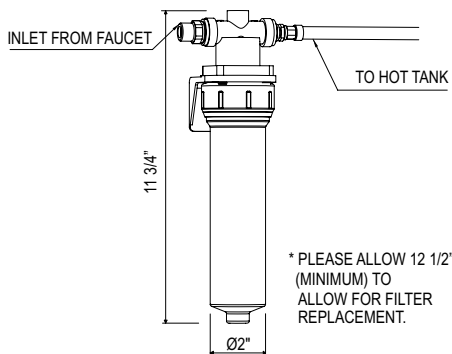

U.1106 Hot Water Inline Filter System

Suggested Retail Price

Handle	APC
LM	$344

- Includes cartridge and connection hoses
- Filter faucet not included
- Recommend changing filter every 6 months or 1,000 gallons
- For replacement cartridge, order U.PRF1 for hot water replacement filter cartridge every 6 months: $119