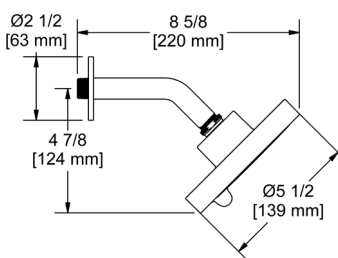

308 3-Function 3" Showerhead With Arm

Suggested Retail Price

C	PN	BN	BK
52	85	85	68

- 3 functions
- Flow rate options at 60 PSI:
  - 2.0 GPM
  - For 1.8 GPM, order -WS version

358 3-Function 4" Showerhead With Arm

Suggested Retail Price

C	PN	BN
69	86	86

- 3 functions
- 1.8 GPM at 60 PSI

346 3-Function 4" Showerhead With Arm

Suggested Retail Price

C	PN	BN
95	113	113

- 3 functions
- Flow rate options at 60 PSI:
  - 2.0 GPM
  - For 1.8 GPM, order -WS version

356 2-Function 5" Showerhead With Arm

Suggested Retail Price

C	PN	BN	BK
196	245	245	280

- 2 functions
- Flow rate options at 60 PSI:
  - 2.0 GPM
  - For 1.8 GPM, order -WS version

366 2-Function 6" Showerhead With Arm

Suggested Retail Price

C	PN	BN	BK
146	184	184	204

- 2 functions
- Flow rate options at 60 PSI:
  - 2.0 GPM
  - For 1.8 GPM, order -WS version