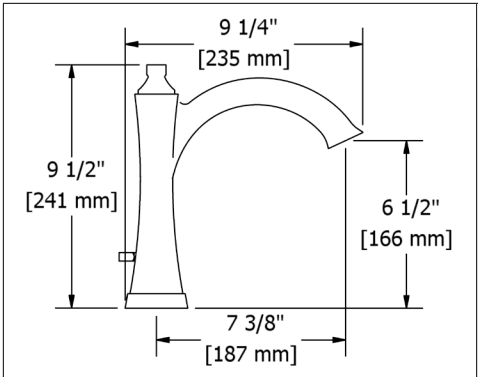

EF12 Eiffel™ 4-Hole Deck Mount Tub Filler