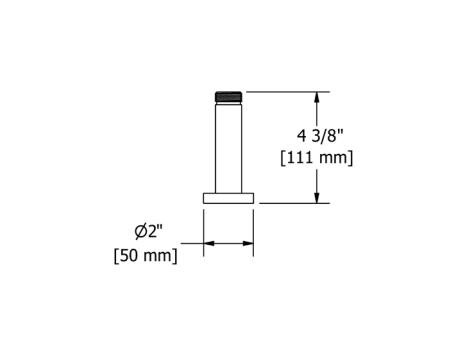

TU04 4" Deck Mount Riser Pair

Suggested Retail Price

C	PN	BN
221	306	306

- 3/4" outlet male; 1/2" inlet female NPT