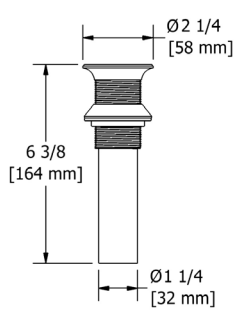

- 1 1/4" tail piece

Suggested Retail Price	
C	BN
35	57