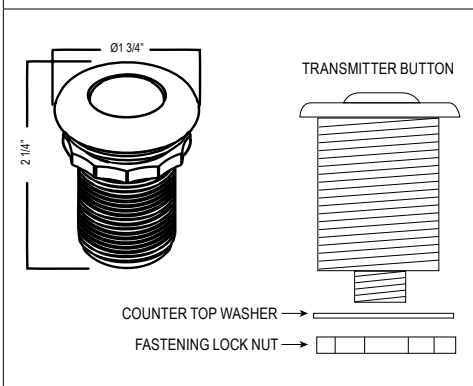

AS425 Air Activated Switch Button Only For Waste Disposal