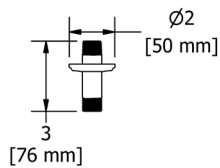

559 3" Ceiling Mount Shower Arm With Round Escutcheon