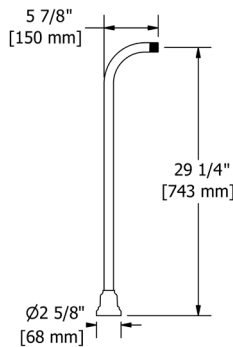

TU33 30" Floor Mount Riser Pair

Suggested Retail Price

C	PN	BN
628	905	905

- 3/4" outlet male; 1/2" inlet female NPT
- Rough-in valve and trim included