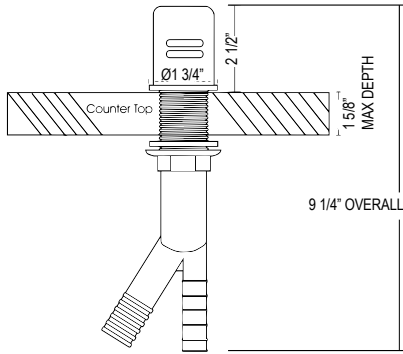

AG600 Luxury Air Gap

Suggested Retail Price

APC	MB
68	79