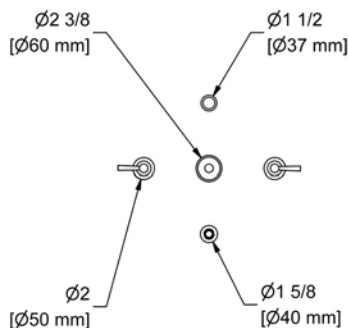

- 3/4" outlet male; 1/2" inlet female NPT

Suggested Retail Price		
C	PN	BN
221	306	306

EXTTU33 3 1/2" Union Extensions

- 3/4" outlet male; 1/2" inlet female NPT

Suggested Retail Price	
C	BN
88	103

PA09 Pallace™ Two Handle Deck Mount Bidet