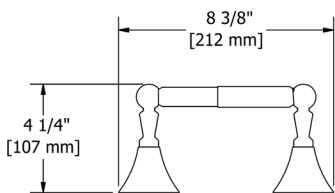

HU3 Hudson™ Toilet Paper Holder

Suggested Retail Price

C	PN	BN
140	180	180