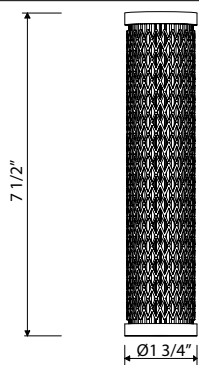

U.PRF1 Hot Water Replacement Filter Cartridge

Suggested Retail Price

Handle	APC
LM	$119

- Designed for use with U.1106 hot water filtration system
- Recommended 6 month replacement