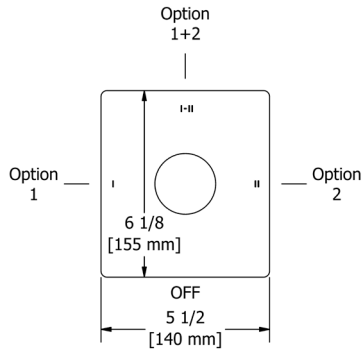

TPFTQ23 (SHARED) OR TPFTQ44 (NO SHARE) Profile® 1/2" Therm & Pressure Balance Trim with up to 3 Functions

Suggested Retail Price
C
394

- RioWise™ valve technology
- Temperature and volume control
- Up to 3 functions
- Rough-in valve sold separately:
  — Order R23 therm & pressure balance rough-in valve: $170