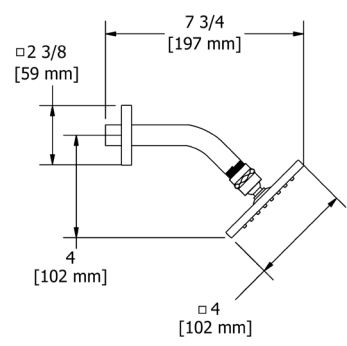

396 2-Function 6" Showerhead With Arm

- 2 functions
- Flow rate options at 60 PSI:
  - 2.0 GPM
  - For 1.8 GPM, order -WS version

Suggested Retail Price

C
196

384 4" Rain Showerhead With Arm

- 1 function
- Flow rate options at 60 PSI:
  - 2.0 GPM
  - For 1.5 GPM, order -15 version

Suggested Retail Price

C
149

376 2-Function 5" Showerhead With Arm

- 2 functions
- Flow rate options at 60 PSI:
  - 2.0 GPM
  - For 1.8 GPM, order -WS version

Suggested Retail Price

C	PN	BN	BK
196	245	245	268

326 2-Function 5" Showerhead With Arm

- 2 functions
- Flow rate options at 60 PSI:
  - 2.0 GPM
  - For 1.8 GPM, order -WS version

Suggested Retail Price

C	PN	BN
196	245	245

343 2-Function 5" Showerhead With Arm

- 2 functions
- Flow rate options at 60 PSI:
  - 2.0 GPM
  - For 1.8 GPM, order -WS version

Suggested Retail Price

C	PN	BN	BK
160	206	206	207