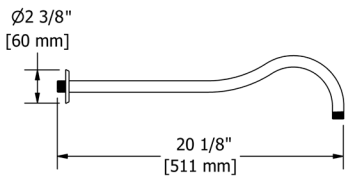

583 20" Wall Mount Shower Arm With Round Escutcheon