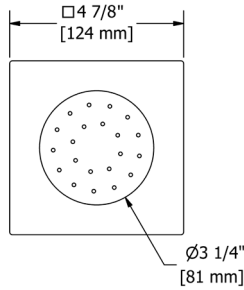

- 1 function
- Flow rate options at 60 PSI: — 1.2 GPM

Suggested Retail Price

C	262

371 2-Function Body Spray