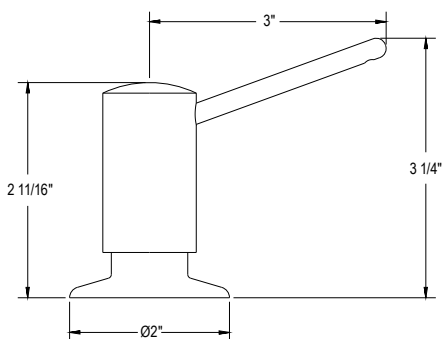

LS450 Lux™ II Soap Dispenser

- Brass construction
- 12 fluid ounce bottle capacity
- Top fill

Suggested Retail Price

APC	MB
152	175