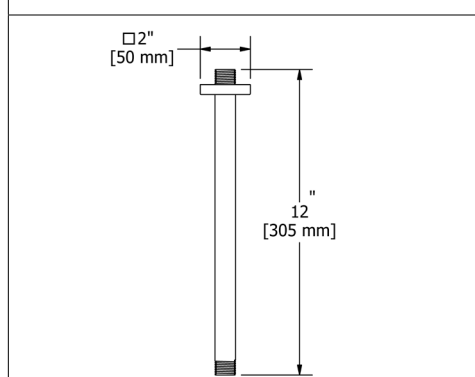

577 12" Ceiling Mount Shower Arm With Square Escutcheon

Suggested Retail Price

C	PN	BN	BK
95	129	129	143