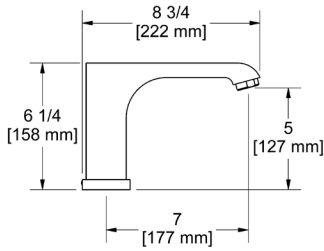

TZ016 Zendo™ 3-Hole Deck Mount Tub Filler Trim

Suggested Retail Price	
C	BN
704	1,050

- 1-jet anti-calcium handshower at 1.8 GPM at 60 PSI
- 6.0 GPM at 60 PSI
- Rough-in valve sold separately:
  - Order RHTB deck mount tub filler rough-in valve: $216