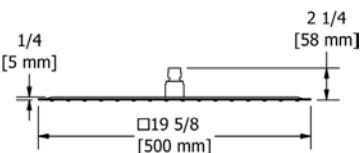

499 16" x 10" Rain Showerhead

Suggested Retail Price	
C	655

- 1 function
- Flow rate options at 60 PSI:
  - 2.0 GPM
  - For 1.8 GPM, order -WS version

486 16" Rain Showerhead

Suggested Retail Price	
C	567

- 1 function
- Flow rate options at 60 PSI:
  - 2.0 GPM

475 17" Built-In Rain Showerhead

Suggested Retail Price	
C	1,214
PN	1,701

- 1 function
- Flow rate options at 60 PSI:
  - 2.0 GPM

485 17" Built-In Rain Showerhead

Suggested Retail Price	
C	1,094

- 1 function
- Flow rate options at 60 PSI:
  - 2.0 GPM

487 20" Rain Showerhead

Suggested Retail Price	
C	681

- 1 function
- Flow rate options at 60 PSI:
  - 2.0 GPM