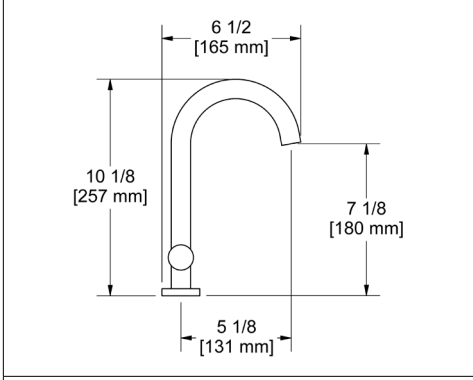

AZ701 Azure™ Filter Kitchen Faucet

Suggested Retail Price	
C	SS
316	410

- May be used with HRK-2000 inline filter system
- Not suitable for reverse osmosis systems or instant hot systems
- 1.2 GPM at 60 PSI