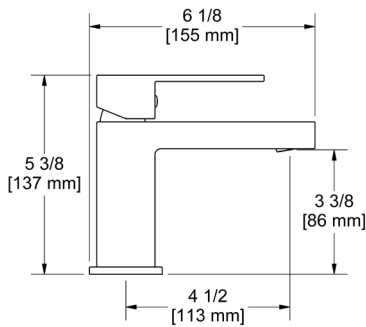

US01 Kubik™ Single Handle Lavatory Faucet

- Flow rate options at 60 PSI:
  - 1.5 GPM
  - For 1.0 GPM, order -10 version

Suggested Retail Price

C	BN	BK
317	411	412

UL01 Kubik™ Single Handle Tall Lavatory Faucet

- Flow rate options at 60 PSI:
  - 1.5 GPM
  - For 1.0 GPM, order -10 version
- Drain assembly sold separately. See Drain tab

Suggested Retail Price

C	BN	BK
418	541	543

US08 Kubik™ Widespread Lavatory Faucet

- Flow rate options at 60 PSI:
  - 1.5 GPM
  - For 1.0 GPM, order -10 version
- Quick Connect system for easy installation

Suggested Retail Price

C	BK
529	688

US11 Kubik™ Wall Mount Lavatory Faucet

- Flow rate options at 60 PSI:
  - 1.5 GPM
  - For 1.0 GPM, order -10 version
- Drain assembly sold separately. See Drain tab

Suggested Retail Price

C	BK
629	851

885 Wall Mount Tub Spout

- 1/2" copper slip fit inlet

Suggested Retail Price

C	BN	BK
159	204	207