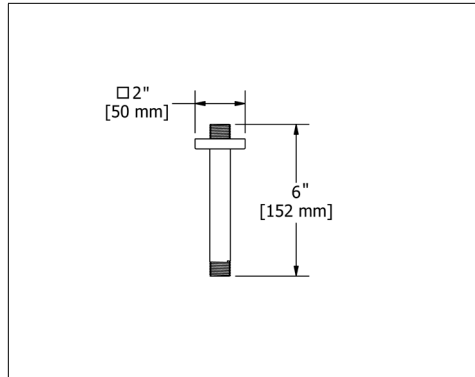

578 6" Ceiling Mount Shower Arm With Square Escutcheon

Suggested Retail Price

C	PN	BN	BK
73	96	96	104