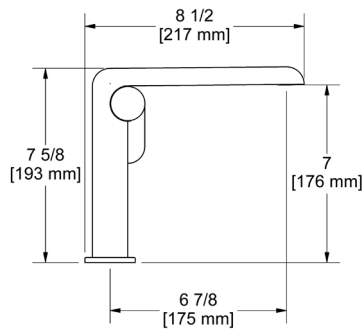

CISO1 Ciclo™ Single Handle Lavatory Faucet

Suggested Retail Price

Handle	C	BC	BK	BG	CBK	BKC	BCBK	BKBC	BGBK	BKBG
(Plain)	762	1,043	965	1,043	762	965	1,043	965	1,043	965
KN	762	1,043	965	1,043	762	965	1,043	965	1,043	965
LN	762	1,043	965	1,043	762	965	1,043	965	1,043	965

- Flow rate options at 60 PSI:
  - 1.5 GPM (WaterSense compliant)
  - For 1.0 GPM, order -10 version

CILO1 Ciclo™ Single Handle Tall Lavatory Faucet

Suggested Retail Price

Handle	C	BC	BK	BG	CBK	BKC	BCBK	BKBC	BGBK	BKBG
(Plain)	942	1,234	1,178	1,234	942	1,178	1,234	1,178	1,234	1,178
KN	942	1,234	1,178	1,234	942	1,178	1,234	1,178	1,234	1,178
LN	942	1,234	1,178	1,234	942	1,178	1,234	1,178	1,234	1,178

- Flow rate options at 60 PSI:
  - 1.5 GPM (WaterSense compliant)
  - For 1.0 GPM, order -10 version
- Drain assembly sold separately. See Drain tab

CIO8 Ciclo™ Widespread Lavatory Faucet

Suggested Retail Price

Handle	C	BC	BK	BG	CBK	BKC	BCBK	BKBC	BGBK	BKBG
(Plain)	999	1,234	1,178	1,234	999	1,178	1,234	1,178	1,234	1,178
KN	999	1,234	1,178	1,234	999	1,178	1,234	1,178	1,234	1,178
LN	999	1,234	1,178	1,234	999	1,178	1,234	1,178	1,234	1,178

- Flow rate options at 60 PSI:
  - 1.5 GPM
  - For 1.0 GPM, order -10 version
- Quick Connect system for easy installation

PB80 Parabola™ Wall Mount Tub Spout

Suggested Retail Price

C	BK	BG
248	353	353

- 1/2" male NPT inlet

TPB66 Parabola™ 3-Hole Deck Mount Tub Filler Trim

Suggested Retail Price

C	BK	BG
1,000	1,503	1,503

- 1-jet anti-calcium handshower at 1.8 GPM at 60 PSI
- 4.6 GPM at 60 PSI
- Rough-in valve sold separately:
  - Order RH66 deck mount tub filler rough-in valve: $229