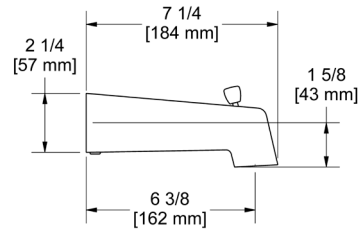

890 Wall Mount Tub Spout

- 1/2" copper slip fit inlet

Suggested Retail Price	
C	BN
56	

891 Wall Mount Tub Spout With Diverter

- 1/2" copper slip fit inlet

Suggested Retail Price		
C	BN	BK
67	86	114

TUS16 Kubik™ 3-Hole Deck Mount Tub Filler Trim

- 1-jet anti-calcium handshower at 1.8 GPM at 60 PSI
- 6.0 GPM at 60 PSI
- Rough-in valve sold separately:
  - Order RHTB deck mount tub filler rough-in valve: $216

Suggested Retail Price		
C	BN	BK
701	976	913

US21 Kubik™ Wall Mount Tub Filler

- Thermostatic & pressure balance
- 1-jet anti-calcium handshower at 1.8 GPM at 60 PSI
- 5.4 GPM at 60 PSI
- 1/2" female NPT inlet

Suggested Retail Price		
C	BN	BK
1,320	1,715	1,716

TUS39 Kubik™ Single Hole Floor Mount Tub Filler Trim

- Thermostatic & pressure balance
- 1-jet anti-calcium handshower at 1.8 GPM at 60 PSI
- 6.0 GPM at 60 PSI
- Rough-in valve sold separately:
  - Order RHFS floor mount tub filler rough-in valve: $229
  - Order RHBX floor mount tub filler rough-in valve for concrete floor installation: $460

Suggested Retail Price		
C	BN	BK
1,454	1,961	1,891