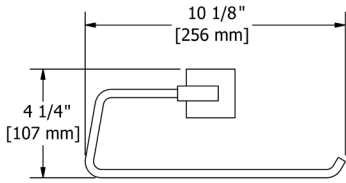

KS7 Kubik™ Towel Ring

Suggested Retail Price

C	BN	BK
100	129	130