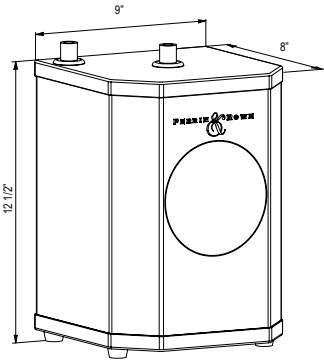

C, APC

SS

BK, MB

BG

U.1106 Hot Water Inline Filter System

- Includes cartridge and connection hoses
- Filter faucet not included
- Recommend changing filter every 6 months or 1,000 gallons
- For replacement cartridge, order U.PRF1 for hot water replacement filter cartridge every 6 months: $119

Suggested Retail Price	
$	
	344

U.1998 High Performance Hot Water Tank

- 3-Year limited warranty
- Not compatible with ISE type dispensers

Suggested Retail Price	
$	
	861

A1451 Wall Mount Swing Arm Pot Filler

- 1.5 GPM

Suggested Retail Price	
Handle	APC
LM	1,103
XM	1,103

SD9 Soap Dispenser

- Brass construction
- 13.5 fluid ounce bottle capacity
- Top fill

Suggested Retail Price			
C	SS	BK	BG
186	197	257	257

SD8 Soap Dispenser

- Brass construction
- 13.5 fluid ounce bottle capacity
- Top fill

Suggested Retail Price			
C	SS	BK	BG
174	186	257	257