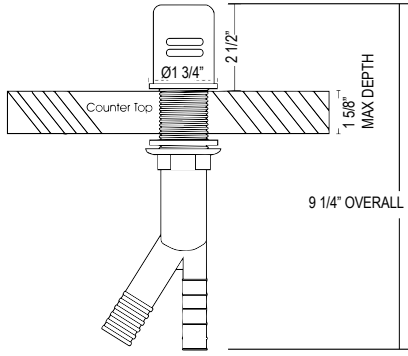

AG600 Luxury Air Gap

Suggested Retail Price

APC

68