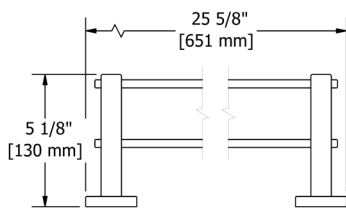

SA6 Salomé™ Double 24" Towel Bar

Suggested Retail Price	
C	PN
248	340