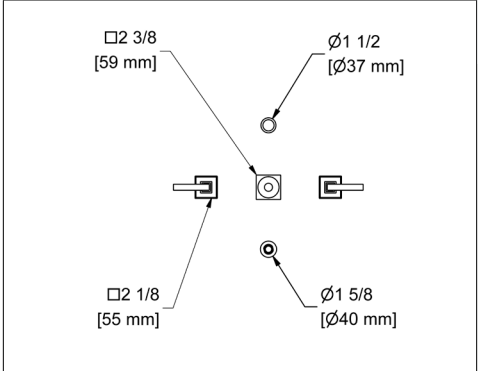

EF09 Eiffel™ Two Handle Deck Mount Bidet