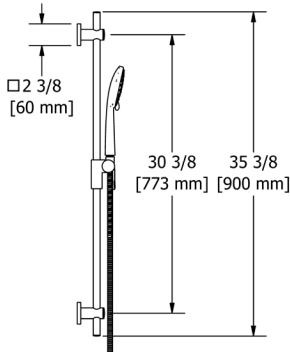

Suggested Retail Price

C	PN
472	786

4823 Handshower Set With 36" Slide Bar and 3-Function Handshower

Suggested Retail Price

C
312

- 4363 3-function handshower
- Flow rate options at 60 PSI:
 - 2.0 GPM
 - For 1.8 GPM, order -WS version