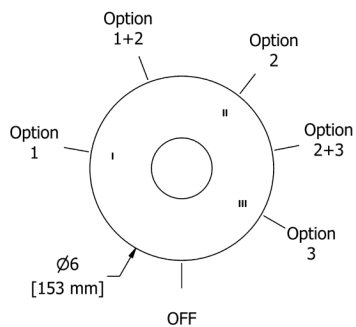

TCSTM45 (SHARED) OR TCSTM47 (NO SHARE) CS 1/2" Therm & Pressure Balance
Trim with up to 5 Functions

Suggested Retail Price

C	BN
358	436

- RioWise™ valve technology
- Temperature and volume control
- Up to 5 functions
- Rough-in valve sold separately:
  - Order R45 therm & pressure balance rough-in valve: $237