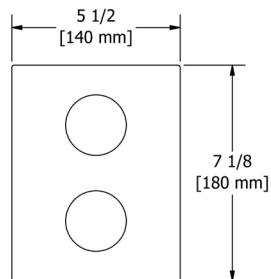

TPXTM46 (SHARED) Paradox™ 3/4" Therm & Pressure Balance Trim with up to 6 Functions

Suggested Retail Price
C
740

- RioWise™ valve technology
- Temperature and volume control
- Up to 6 functions
- Rough-in valve sold separately:
  — Order R46 therm & pressure balancerough -in valve: $362

TPXTQ46 (SHARED) Paradox™ 3/4" Therm & Pressure Balance Trim with up to 6 Functions

Suggested Retail Price
C
740

- RioWise™ valve technology
- Temperature and volume control
- Up to 6 functions
- Rough-in valve sold separately:
  — Order R46 therm & pressure balancerough -in valve: $362

PXTM83 (SHARED) Paradox™ 3/4" Therm & Pressure Balance Multi-Function System

Suggested Retail Price
C
1,226

- Rough-in valve included with trim
- Temperature and volume control
- Up to 6 functions with optional volume controls
- 20 GPM at 60 PSI
- For 6 functions, 2 additional volume controls required

PXTQ83 (SHARED) Paradox™ 3/4" Therm & Pressure Balance Multi-Function System

Suggested Retail Price
C
1,226

- Rough-in valve included with trim
- Temperature and volume control
- Up to 6 functions with optional volume controls
- 20 GPM at 60 PSI
- For 6 functions, 2 additional volume controls required

PX0 Paradox™ Robe Hook

Suggested Retail Price
C **BK** **BG**
64 106 106