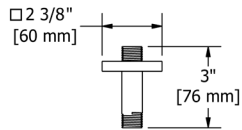

557 12" Ceiling Mount Shower Arm With Round Escutcheon

Suggested Retail Price				
C	PN	BN	BK	BG
98	134	134	146	146

597 12" Ceiling Mount Shower Arm With Oval Escutcheon

Suggested Retail Price	
C	
95	

579 3" Ceiling Mount Shower Arm With Square Escutcheon

Suggested Retail Price			
C	PN	BN	BK
64	82	82	89

529 3" Ceiling Mount Shower Arm With Square Escutcheon

Suggested Retail Price	
C	BN
64	82

519 3" Ceiling Mount Shower Arm With Square Escutcheon

Suggested Retail Price		
C	BN	BG
56	75	84