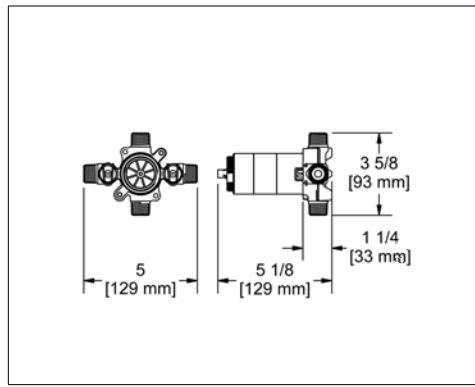

RIOWISE™ THERM & PRESSURE BALANCE ROUGH-IN VALVE

1/2" THERM & PRESSURE BALANCE - 3 FUNCTIONS

R23

- 6.3 GPM at 60 PSI
- Temperature and volume control with diverter
- RioWise™ technology
- Recommended inlet connections: 1/2" NPT, PEX (SPEX), Expansion Pex (EX)
- Must add valve trim TXX23 for shared 3 functions
- Must add valve trim TXX44 for non-shared 2 functions

R23 1/2" Therm & Pressure Balance Rough-in Valve with up to 3 Functions