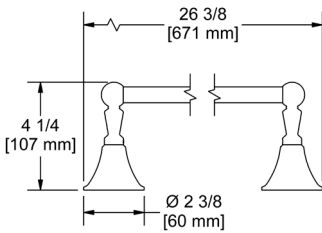

C	PN	BN	BK	BG
158	204	204	250	250

MM5 Momenti™ 24" Towel Bar

• Length can be cut down

Suggested Retail Price

C	PN	BN	BK	BG
194	263	263	309	309

MM6 Momenti™ Double 24" Towel Bar

Suggested Retail Price

C	PN	BN	BK	BG
299	393	393	474	474