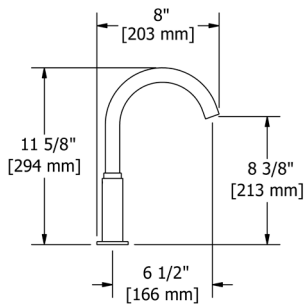

AZ601 Azure™ Bar/Food Prep Kitchen Faucet

Suggested Retail Price

C	SS	BK
361	466	501

- Flow rate options at 60 PSI:
  - 2.2 GPM
  - For 1.0 GPM, order -10 version