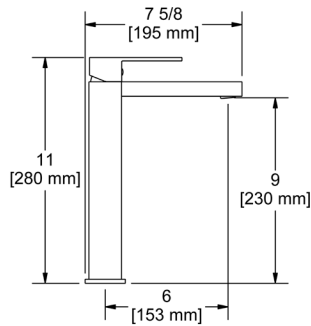

UL01 Kubik™ Single Handle Tall Lavatory Faucet

- Flow rate options at 60 PSI:
  - 1.5 GPM
  - For 1.0 GPM, order -10 version
- Drain assembly sold separately. See Drain tab

Suggested Retail Price

C	BN	BK
418	541	543