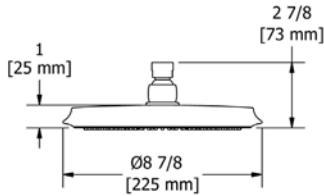

408 9" Rain Showerhead