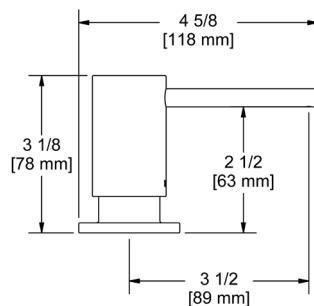

C, APC

SS

BK, MB

U.1998 High Performance Hot Water Tank

- 3-Year limited warranty
- Not compatible with ISE type dispensers

Suggested Retail Price
$ 861

QL66 Modern Pot Filler

- Dual quarter turn lever handle shut-offs, one at the wall and one at the outlet
- Eliminates need to reach over hot burners
- 1.8 GPM

Suggested Retail Price
Handle APC MB
L 1,440 2,016

SD7 Soap Dispenser

- Brass construction
- 13.5 fluid ounce bottle capacity
- Top fill

Suggested Retail Price
C SS BK BG
186 197 269 269

SD8 Soap Dispenser

- Brass construction
- 13.5 fluid ounce bottle capacity
- Top fill

Suggested Retail Price
C SS BK BG
174 186 257 257

SD9 Soap Dispenser

- Brass construction
- 13.5 fluid ounce bottle capacity
- Top fill

Suggested Retail Price
C SS BK
186 197 257