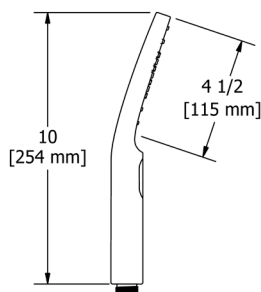

4365 2-Function 5" Handshower

- 2 functions
- Flow rate options at 60 PSI:
  - 2.0 GPM
  - For 1.8 GPM, order -WS version

Suggested Retail Price

C	PN	BN	BC	BK	BG
116	146	146	165	161	161