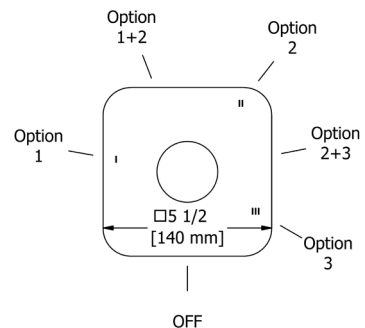

TFR45 (SHARED) OR TFR47 (NO SHARE) Fresk™ 1/2" Therm & Pressure Balance Trim with up to 5 Functions

Suggested Retail Price

C	BN
436	578

- RioWise™ valve technology
- Temperature and volume control
- Up to 5 functions
- Rough-in valve sold separately:
  - Order R45 therm & pressure balance rough-in valve: $237