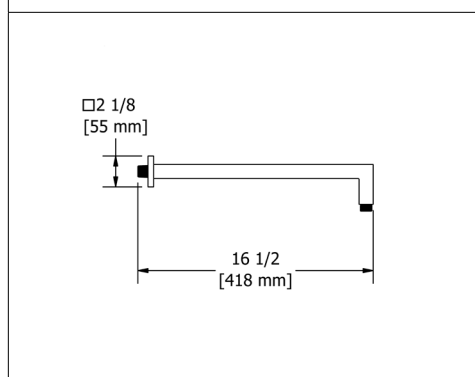

543 16" Wall Mount Shower Arm With Square Escutcheon

Suggested Retail Price

C	BN	BC	BK	BG
169	236	254	220	254