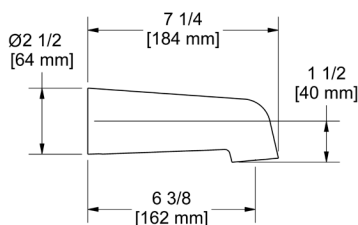

Suggested Retail Price

Handle	C	BN	CW
+	558	696	
L	558	696	558

870 Wall Mount Tub Spout

- 1/2" copper slip fit inlet

Suggested Retail Price

C	PN	BN
46	73	73

**FI12 Classic 4-Hole Deck Mount Tub Filler**

Suggested Retail Price			
Handle	C	BN	
+	747	1,035	
L	747	1,035	