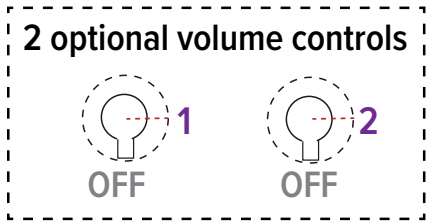

3/4" HIGH PERFORMANCE ROUGH-IN AND TRIM

3/4" THERM & PRESSURE BALANCE - MULTI-FUNCTION

R83 Not CEC Compliant

- 20 GPM max, see diagram for details
- 2 temperature and 2 volume controls; also supports 2 optional volume controls
- Recommended inlet connection: 3/4" NPT
- Complete with rough and trim

Flow rates:

- 1: 10 GPM
- 2: 7.4 GPM
- 1: 2.9 GPM
- 2: 2.9 GPM

R83 3/4" Therm & Pressure Balance Multi-Function System

Not Sold Separately