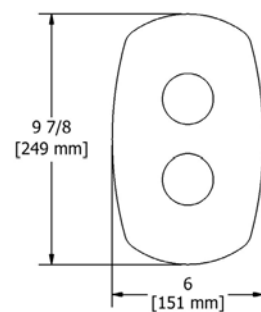

TVY51 Venty™ 1/2" Pressure Balance Trim

Suggested Retail Price
C
266

- Temperature and volume control
- 1 function
- Rough-in valve sold separately:
  — Order R51 pressure balance rough-in valve: $137

TVY23 (SHARED) OR TVY44 (NO SHARE) Venty™ 1/2" Therm & Pressure Balance Trim with up to 3 Functions

Suggested Retail Price
C
479

- RioWise™ valve technology
- Temperature and volume control
- Up to 3 functions
- Rough-in valve sold separately:
  — Order R23 therm & pressure balance rough-in valve: $170

TVY45 (SHARED) OR TVY47 (NO SHARE) Venty™ 1/2" Therm & Pressure Balance Trim with up to 5 Functions

Suggested Retail Price
C
450

- RioWise™ valve technology
- Temperature and volume control
- Up to 5 functions
- Rough-in valve sold separately:
  — Order R45 therm & pressure balance rough-in valve: $237

TVY46 (SHARED) Venty™ 3/4" Therm & Pressure Balance Trim with up to 6 Functions

Suggested Retail Price
C
864

- RioWise™ valve technology
- Temperature and volume control
- Up to 6 functions
- Rough-in valve sold separately:
  — Order R46 therm & pressure balancerough-in valve: $362

TVY83 (SHARED) Venty™ 3/4" Therm & Pressure Balance Multi-Function System

Suggested Retail Price
C
1,388

- Rough-in valve included with trim
- Temperature and volume control
- Up to 6 functions with optional volume controls
- 20 GPM at 60 PSI
- For 6 functions, 2 additional volume controls required