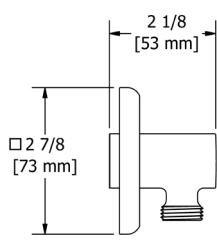

750 Handshower Outlet