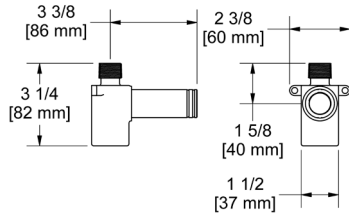

TUB FILLER ROUGH-IN VALVES

RH80 Wall Mount Tub Spout Rough-in Valve

- 1/2" male NPT inlet
- For wall mount TXX80 tub spout trim

Suggested Retail Price	
Connection	$
(NPT)	66