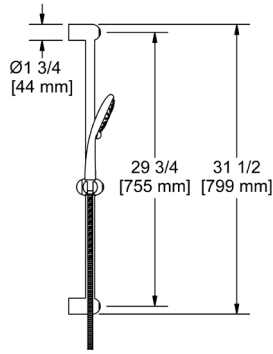

6006 Handshower Set With 32" Slide Bar and 3-Function Handshower

Suggested Retail Price

C	PN	BN
212	335	335

- 4366 3-function handshower
- Flow rate options at 60 PSI:
  - 2.0 GPM (WaterSense compliant)
  - For 1.8 GPM, order -WS version