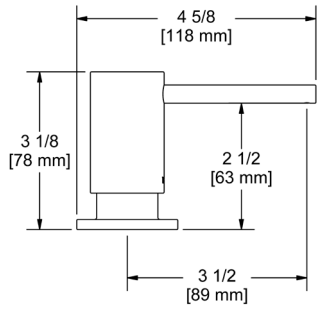

- Dual quarter turn lever handle shut-offs, one at the wall and one at the outlet
- Eliminates need to reach over hot burners
- 1.8 GPM

Suggested Retail Price	
Handle	APC
L	1,440

SD8 Soap Dispenser

- Brass construction
- 13.5 fluid ounce bottle capacity
- Top fill