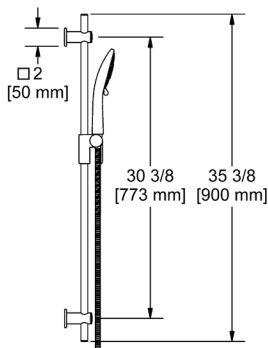

Suggested Retail Price

C	PN
472	786

4823 Handshower Set With 36" Slide Bar and 3-Function Handshower

Suggested Retail Price

C
312

- 4363 3-function handshower
- Flow rate options at 60 PSI:
 - 2.0 GPM
 - For 1.8 GPM, order -WS version