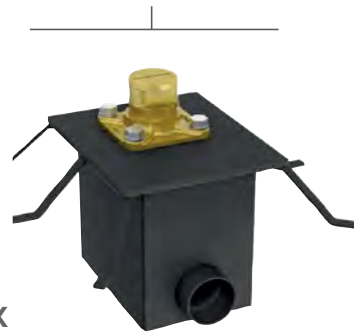

RHBX

OFFERED IN THREE TYPES OF CONNECTIONS