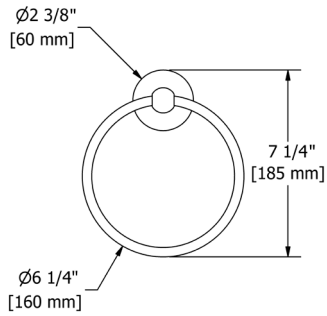

C	PN	BN
170	231	231

- Length can be cut down

HU6 Hudson™ Double 24" Towel Bar

Suggested Retail Price

C	PN	BN
264	348	348

HU7 Hudson™ Towel Ring

Suggested Retail Price

C	PN	BN
92	121	121