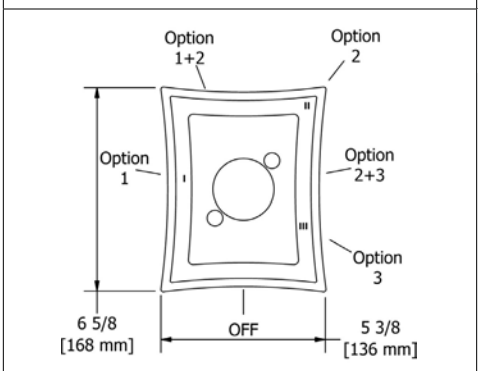

TEF45 (SHARED) OR TEF47 (NO SHARE) Eiffel™ 1/2" Therm & Pressure Balance Trim with up to 5 Functions