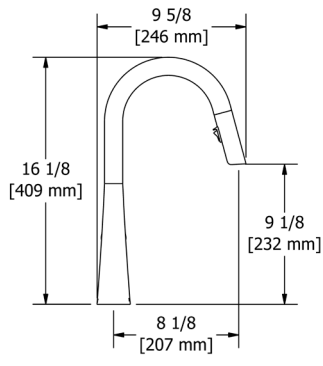

BK, MB

BG

LK101 Ludik™ Pull-Down Kitchen Faucet

Suggested Retail Price

C	SS	BK	BG
858	1,132	1,177	1,177

- Boomerang™ pull-down technology seamlessly integrates sprayer into the spout while returning it quickly and easily to the sprayer's original position
- Dual-spray functionality with ability to toggle between stream and spray settings
- 1.6 GPM at 60 PSI