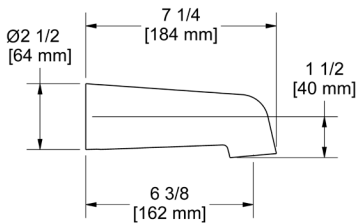

870 Wall Mount Tub Spout

- 1/2" copper slip fit inlet

Suggested Retail Price	
C	BK
46	60