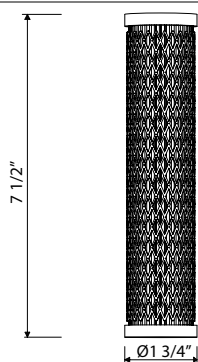

U.PRF1 Hot Water Replacement Filter Cartridge

Suggested Retail Price

$
119

- Designed for use with U.1106 hot water filtration system
- Recommended 6 month replacement