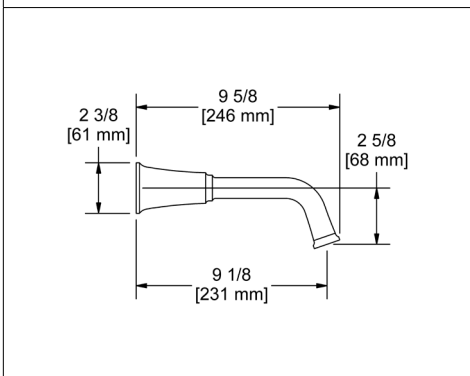

MMSQ80 Momenti™ Wall Mount Tub Spout