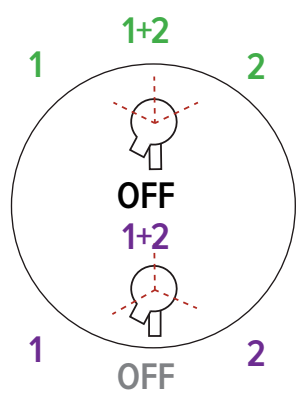

3/4" RIOWISE™ THERM & PRESSURE BALANCE ROUGH-IN VALVE

3/4" THERM & PRESSURE BALANCE - UP TO 6 FUNCTIONS

R46 Not CEC Compliant

- 10 GPM at 60 PSI
- 2 temperature and volume controls with diverters
- RioWise™ technology
- Recommended inlet connection: 3/4" NPT
- Must add valve trim TXX46