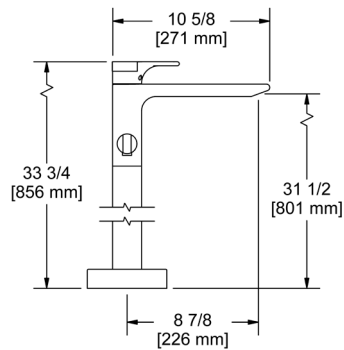

TFR39 Fresk™ Single Hole Floor Mount Tub Filler Trim

Suggested Retail Price

C	BN
1,268	1,585

- Thermostatic & pressure balance
- 1-jet anti-calcium handshower at 1.8 GPM at 60 PSI
- 6.0 GPM at 60 PSI
- Rough-in valve sold separately:
  - Order RHFS floor mount tub filler rough-in valve: $229
  - Order RHBX floor mount tub filler rough-in valve for concrete floor installation: $460

TFR51 Fresk™ 1/2" Pressure Balance Trim

Suggested Retail Price

C	BN
247	369

- Temperature and volume control
- 1 function
- Rough-in valve sold separately:
  - Order R51 pressure balance rough-in valve: $137