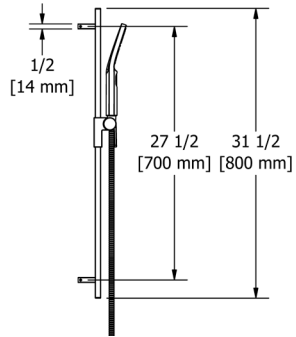

4844 Handshower Set With 31" Slide Bar and 3-Function Handshower

Suggested Retail Price

C	BK	BG
392	539	539

- 4364 3-function handshower
- Flow rate options at 60 PSI:
  - 2.0 GPM
  - For 1.8 GPM, order -WS version