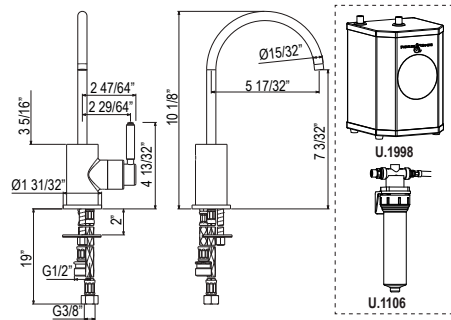

GKIT7545 Lux™ Hot Water Dispenser, Tank And Filter Kit

Suggested Retail Price

Handle	APC
LM	1,526

- Kit includes:
  - U.1998 Hot water tank
  - G7545LM-2 Hot water dispenser
  - U.1106 Hot water filter
- Order U.PRF1 for hot water replacement filter cartridge
- 5 year warranty on dispenser, 3 years on tank
- .5 GPM at 45 PSI