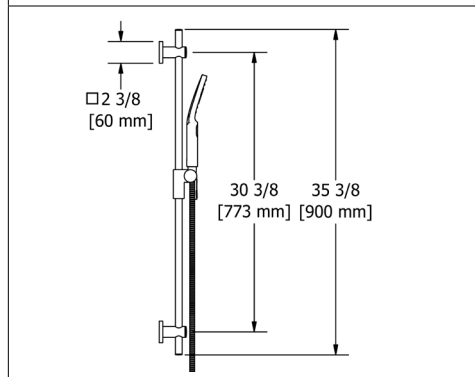

4825 Handshower Set With 36" Slide Bar and 2-Function Handshower

Suggested Retail Price

C	PN	BN
325	540	540

- 4365 2-function handshower
- Flow rate options at 60 PSI:
  - 2.0 GPM
  - For 1.8 GPM, order -WS version