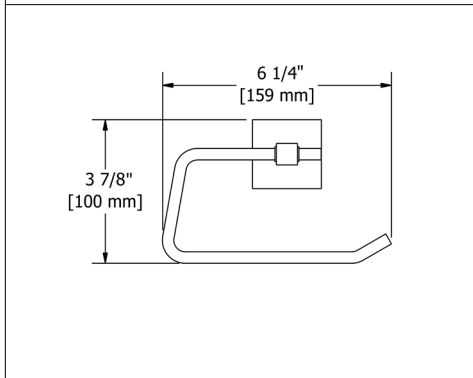

**KS0 Kubik™ Robe Hook**

Suggested Retail Price		
C	BN	BK
68	96	89

**KS3 Kubik™ Toilet Paper Holder**

Suggested Retail Price		
C	BN	BK
95	129	124

**KS5 Kubik™ 24" Towel Bar**

- Length can be cut down

Suggested Retail Price		
C	BN	BK
176	230	229