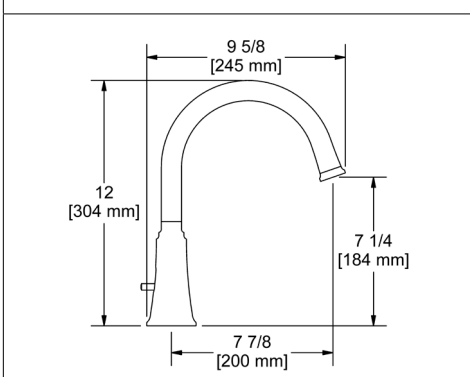

Suggested Retail Price

C	PN	BN	BK	BG
296	377	377	421	421

BM80 Wall Mount Tub Spout

- 1/2" female NPT inlet

Suggested Retail Price

C	PN	BN
134	184	184

MMRD12 Momenti™ 4-Hole Deck Mount Tub Filler with C-Spout