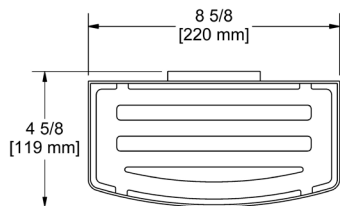

284 Wall Basket

- Removable
- Hidden anchors
- Polished stainless steel

Suggested Retail Price

C
190