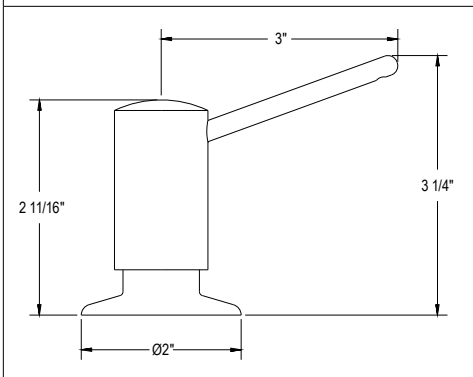

LS450 Lux™ II Soap Dispenser

- Brass construction
- 12 fluid ounce bottle capacity
- Top fill

Suggested Retail Price	
	APC
	152