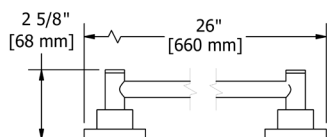

ST5 Star 24" Towel Bar

• Length can be cut down

Suggested Retail Price

C	PN	BN
184	248	248