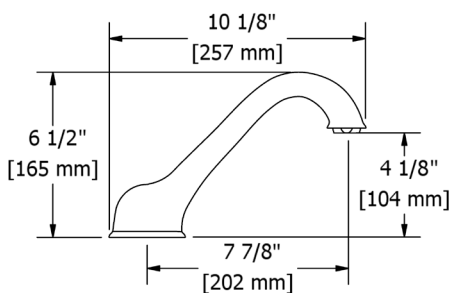

GN12 Classic 4-Hole Deck Mount Tub Filler

Suggested Retail Price				
Handle	C	PN	BN	CW
+	841	1,102	1,102	
L	841	1,102	1,102	841

- 1-jet anti-calcium handshower at 1.8 GPM at 60 PSI
- 11 GPM at 60 PSI
- 1/2" male NPT inlet