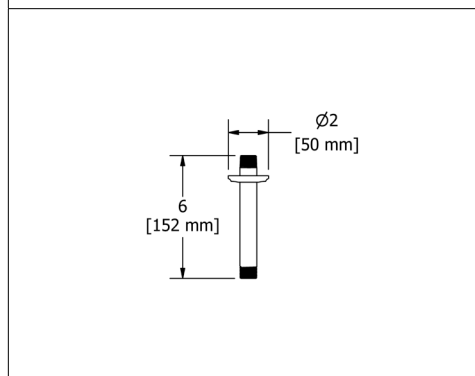

558 6" Ceiling Mount Shower Arm With Round Escutcheon

Suggested Retail Price

C	PN	BN	BK	BG
74	100	100	108	108