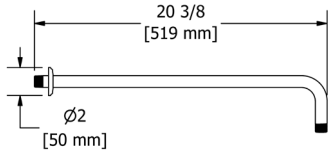

553 20" Wall Mount Shower Arm With Round Escutcheon