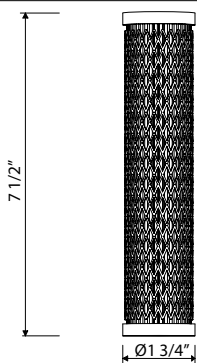

U.PRF1 Hot Water Replacement Filter Cartridge

Suggested Retail Price

Handle	APC	MB
	$	
		119

- Designed for use with U.1106 hot water filtration system
- Recommended 6 month replacement