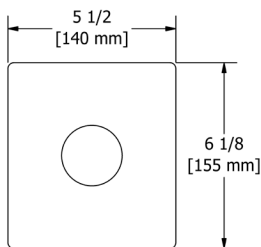

TPXTQ51 Paradox™ 1/2" Pressure Balance Trim

Suggested Retail Price

C	BG
213	355

- Temperature and volume control
- 1 function
- Rough-in valve sold separately:
  - Order R51 pressure balance rough-in valve: $137

TPXTM23 (SHARED) OR TPXTM44 (NO SHARE) Paradox™ 1/2" Therm & Pressure Balance Trim with up to 3 Functions

Suggested Retail Price

C	BK	BG
394	618	618

- RioWise™ valve technology
- Temperature and volume control
- Up to 3 functions
- Rough-in valve sold separately:
  - Order R23 therm & pressure balance rough-in valve: $170

TPXTQ23 (SHARED) OR TPXTQ44 (NO SHARE) Paradox™ 1/2" Therm & Pressure Balance Trim with up to 3 Functions

Suggested Retail Price

C	BG
394	618

- RioWise™ valve technology
- Temperature and volume control
- Up to 3 functions
- Rough-in valve sold separately:
  - Order R23 therm & pressure balance rough-in valve: $170

TPXTM45 (SHARED) OR TPXTM47 (NO SHARE) Paradox™ 1/2" Therm & Pressure Balance Trim with up to 5 Functions

Suggested Retail Price

C	BK	BG
376	622	622

- RioWise™ valve technology
- Temperature and volume control
- Up to 5 functions
- Rough-in valve sold separately:
  - Order R45 therm & pressure balance rough-in valve: $237

TPXTQ45 (SHARED) OR TPXTQ47 (NO SHARE) Paradox™ 1/2" Therm & Pressure Balance Trim with up to 5 Functions

Suggested Retail Price

C	BG
376	622

- RioWise™ valve technology
- Temperature and volume control
- Up to 5 functions
- Rough-in valve sold separately:
  - Order R45 therm & pressure balance rough-in valve: $237