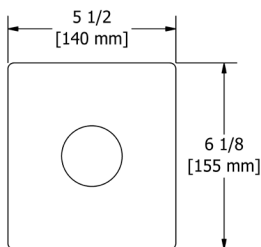

US13 Kubik™ Single Handle Deck Mount Bidet

Suggested Retail Price

C
439

TUS51 Kubik™ 1/2" Pressure Balance Trim

Suggested Retail Price

C	BN	BK
278	400	362

- Temperature and volume control
- 1 function
- Rough-in valve sold separately:
  - Order R51 pressure balance rough-in valve: $137

TUS23 (SHARED) OR TUS44 (NO SHARE) Kubik™ 1/2" Therm & Pressure Balance Trim with up to 3 Functions

Suggested Retail Price

C	BN	BK
477	670	620

- RioWise™ valve technology
- Temperature and volume control
- Up to 3 functions
- Rough-in valve sold separately:
  - Order R23 therm & pressure balance rough-in valve: $170

TUS45 (SHARED) OR TUS47 (NO SHARE) Kubik™ 1/2" Therm & Pressure Balance Trim with up to 5 Functions

Suggested Retail Price

C	BN	BK
477	690	620

- RioWise™ valve technology
- Temperature and volume control
- Up to 5 functions
- Rough-in valve sold separately:
  - Order R45 therm & pressure balance rough-in valve: $237

TUS46 (SHARED) Kubik™ 3/4" Therm & Pressure Balance Trim with up to 6 Functions

Suggested Retail Price

C	BN
899	1,277

- RioWise™ valve technology
- Temperature and volume control
- Up to 6 functions
- Rough-in valve sold separately:
  - Order R46 therm & pressure balancerough -in valve: $362