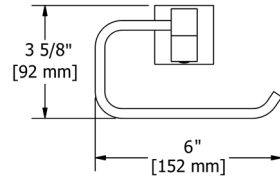

**Z00 Zendo™ Robe Hook**

Suggested Retail Price	
C	BN
56	75

Z03 Zendo™ Toilet Paper Holder

Suggested Retail Price	
C	BN
77	109

Z05 Zendo™ 24" Towel Bar

- Length can be cut down

Suggested Retail Price	
C	BN
144	196