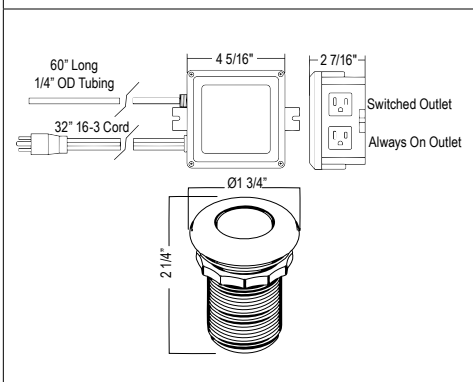

AS450 Air Activated Switch Button With Control Box For Waste Disposal

- Control box with mounting hardware included

Suggested Retail Price

APC
292