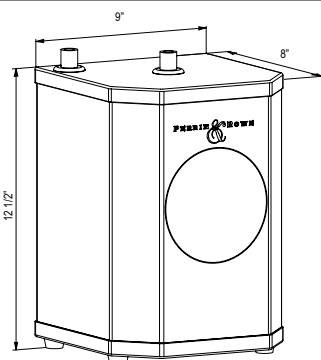

G7545 Lux™ Hot Water Dispenser

Suggested Retail Price

Handle	APC
LM	321

- 5 year warranty
- For use with U.1998 high performance hot water tank and U.1106 filter
- .5 GPM at 45 PSI

GKIT7545 Lux™ Hot Water Dispenser, Tank And Filter Kit

Suggested Retail Price

Handle	APC
LM	1,526

- Kit includes:
  - U.1998 Hot water tank
  - G7545LM-2 Hot water dispenser
  - U.1106 Hot water filter
- Order U.PRF1 for hot water replacement filter cartridge
- 5 year warranty on dispenser, 3 years on tank
- .5 GPM at 45 PSI

U.PRF1 Hot Water Replacement Filter Cartridge

Suggested Retail Price

Handle	APC
LM	$119

- Designed for use with U.1106 hot water filtration system
- Recommended 6 month replacement

U.1106 Hot Water Inline Filter System

Suggested Retail Price

Handle	APC
LM	$344

- Includes cartridge and connection hoses
- Filter faucet not included
- Recommend changing filter every 6 months or 1,000 gallons
- For replacement cartridge, order U.PRF1 for hot water replacement filter cartridge every 6 months: $119

U.1998 High Performance Hot Water Tank

Suggested Retail Price

Handle	APC
LM	$861

- 3-Year limited warranty
- Not compatible with ISE type dispensers