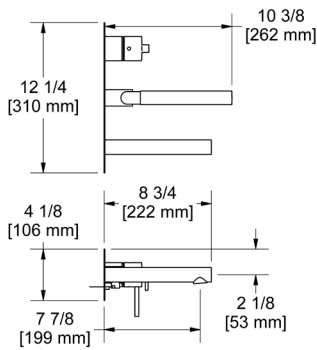

C

BK

GS29 GS 2-Hole Deck Mount Tub Filler

Suggested Retail Price

C	BK
770	1,001

- 1-jet anti-calcium handshower at 1.8 GPM at 60 PSI
- 6 GPM at 60 PSI
- 1/2" male NPT inlet

TGS16 GS 3-Hole Deck Mount Tub Filler Trim

Suggested Retail Price

C	BK
518	674

- 1-jet anti-calcium handshower at 1.8 GPM at 60 PSI
- 6.0 GPM at 60 PSI
- Rough-in valve sold separately:
  - Order RHTB deck mount tub filler rough-in valve: $216

GS21 GS Wall Mount Tub Filler

Suggested Retail Price

C	BK
1,040	1,352

- Thermostatic & pressure balance
- 1-jet anti-calcium handshower at 1.8 GPM at 60 PSI
- 5.4 GPM at 60 PSI
- 1/2" female NPT inlet

TGS39 GS Single Hole Floor Mount Tub Filler Trim

Suggested Retail Price

C	BK
1,057	1,374

- Thermostatic & pressure balance
- 1-jet anti-calcium handshower at 1.8 GPM at 60 PSI
- 6.0 GPM at 60 PSI
- Rough-in valve sold separately:
  - Order RHFS floor mount tub filler rough-in valve: $229
  - Order RHBX floor mount tub filler rough-in valve for concrete floor installation: $460

TGS51 GS 1/2" Pressure Balance Trim

Suggested Retail Price

C	BK
213	277

- Temperature and volume control
- 1 function
- Rough-in valve sold separately:
  - Order R51 pressure balance rough-in valve: $137