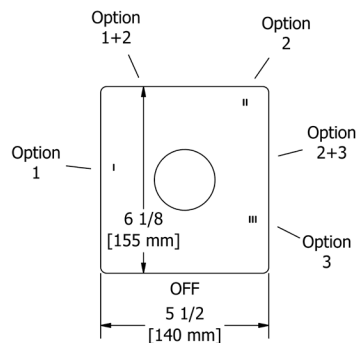

TZOTQ45 (SHARED) OR TZOTQ47 (NO SHARE) Zendo™ 1/2" Therm & Pressure Balance Trim with up to 5 Functions

Suggested Retail Price	
C	BN
358	436

- RioWise™ valve technology
- Temperature and volume control
- Up to 5 functions
- Rough-in valve sold separately:
  - Order R45 therm & pressure balance rough-in valve: $237