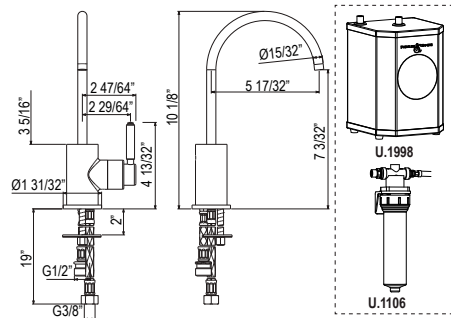

GKIT7545 Lux™ Hot Water Dispenser, Tank And Filter Kit

Suggested Retail Price

Handle	APC	MB
LM	1,526	1,820

- Kit includes:
  - U.1998 Hot water tank
  - G7545LM-2 Hot water dispenser
  - U.1106 Hot water filter
- Order U.PRF1 for hot water replacement filter cartridge
- 5 year warranty on dispenser, 3 years on tank
- .5 GPM at 45 PSI