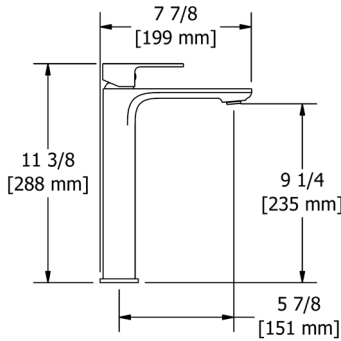

EQL01 Equinox™ Single Handle Tall Lavatory Faucet

Suggested Retail Price

C	BN	BK
489	583	613

- Flow rate options at 60 PSI:
  - 1.5 GPM
  - For 1.0 GPM, order -10 version
- Drain assembly sold separately. See Drain tab