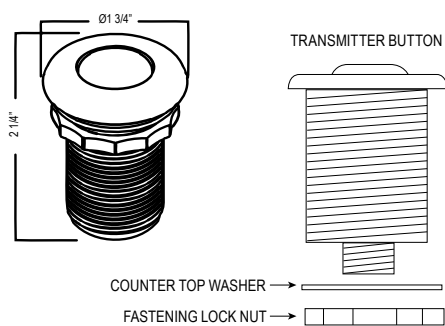

AS425 Air Activated Switch Button Only For Waste Disposal

Suggested Retail Price

APC	MB
97	109