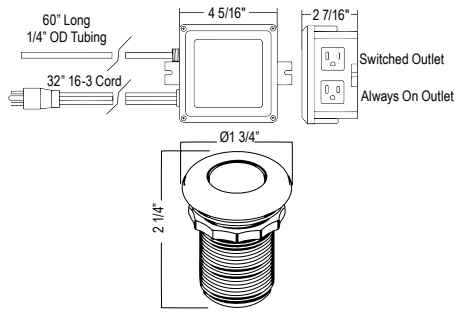

AS450 Air Activated Switch Button With Control Box For Waste Disposal

Suggested Retail Price

APC

292

- Control box with mounting hardware included