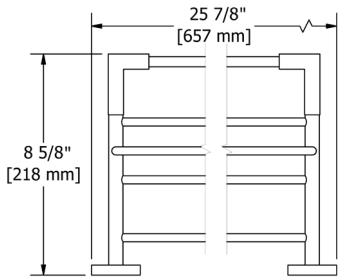

**KS6 Kubik™ Double 24" Towel Bar**

Suggested Retail Price		
C	BN	BK
271	354	352

KS7 Kubik™ Towel Ring

Suggested Retail Price

C	BN	BK
100	129	130

KS9 Kubik™ 24" Towel Bar With Shelf

Suggested Retail Price

C	BN	BK
368	489	478