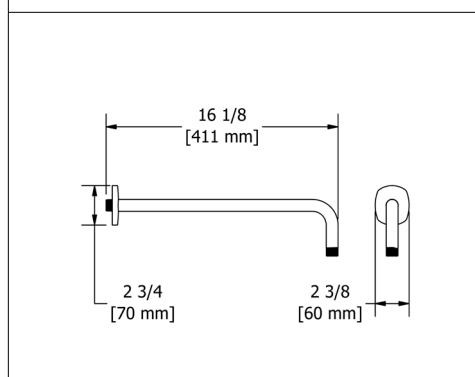

594 16" Wall Mount Shower Arm With Oval Escutcheon

Suggested Retail Price

C
112

3D rendering of the shower arm 594, showing its straight design and the oval escutcheon.

513 20" Wall Mount Shower Arm With Round Escutcheon