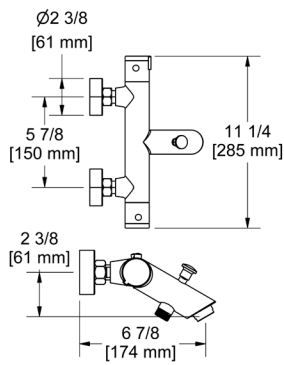

CSTM77 1/2" Thermostatic External Bar

Suggested Retail Price
C
269

- 7.8 GPM at 60 PSI
- 3/4" female NPT inlet

CSTM81 1/2" Thermostatic External Bar With Diverter and Tub Spout

Suggested Retail Price
C
402

- 4.5 GPM at 60 PSI
- 3/4" female NPT inlet

EXT77 Horizontal Extensions Kit

Suggested Retail Price
C
69

- 3/4" outlet male; 1/2" inlet female NPT

STO Star Robe Hook

Suggested Retail Price
C   **BN**
64   106

ST3 Star Toilet Paper Holder

Suggested Retail Price
C   **BN**
106   144