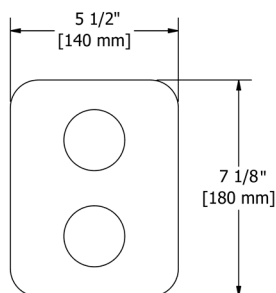

FR83 (SHARED) Fresk™ 3/4" Therm & Pressure Balance Multi-Function System

Suggested Retail Price

C	BN
1,347	1,542

- Rough-in valve included with trim
- Temperature and volume control
- Up to 6 functions with optional volume controls
- 20 GPM at 60 PSI
- For 6 functions, 2 additional volume controls required