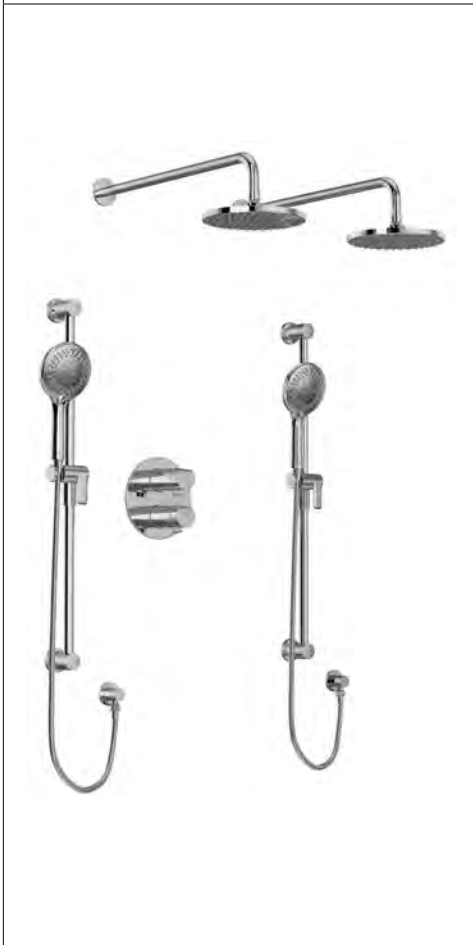

PARABOLA™ 3/4" THERM & PRESSURE BALANCE OPTION 1

Suggested Retail Price

Model	Description	Chrome
TPB46C	Trim (Shared)	798
468C-WS	Showerhead (x2)	480
513C	Shower Arm (x2)	146
4375C-WS	Handshower (x2)	238
4855C	Handshower Bar (x2)	494
710C	Outlet	59
7259C	Hose (x2)	130
R46		362
Total Package List Price with Roughs		4,195

Note: Sample configuration priced in Chrome. Other configurations and finishes available. Complete your Shower experience by including one of our decorative drain options.