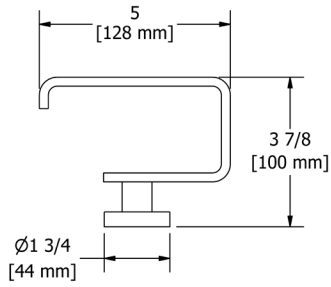

**PX0** Paradox™ Robe Hook

Suggested Retail Price
C **BK** **BG**
 64 106 106

PX3 Paradox™ Toilet Paper Holder

Suggested Retail Price

C	BK	BG
90	164	164

PX5 Paradox™ 24" Towel Bar

• Length can be cut down

Suggested Retail Price