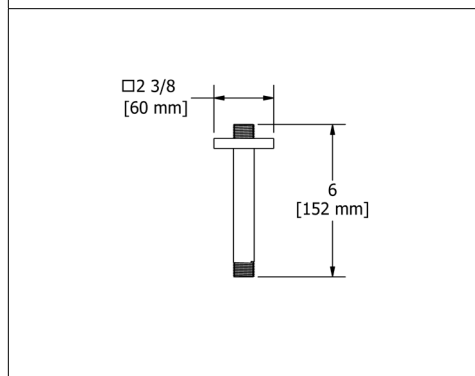

C	PN	BN	BK
73	96	96	104

528 6" Ceiling Mount Shower Arm With Square Escutcheon

Suggested Retail Price

C	PN	BN
77	96	96

518 6" Ceiling Mount Shower Arm With Square Escutcheon

Suggested Retail Price

C	PN	BN	BG
61	89	89	98