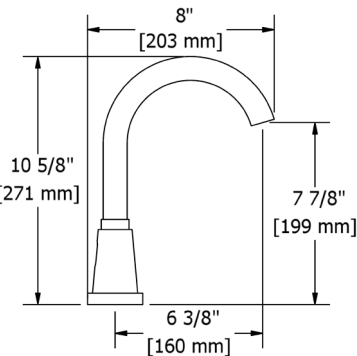

PA12 Pallace™ 4-Hole Deck Mount Tub Filler

Suggested Retail Price

Handle	C	PN	BN
+	857	1,102	1,102
L	857	1,102	1,102

- 1-jet anti-calcium handshower at 1.8 GPM at 60 PSI
- 11 GPM at 60 PSI
- 1/2" male NPT inlet