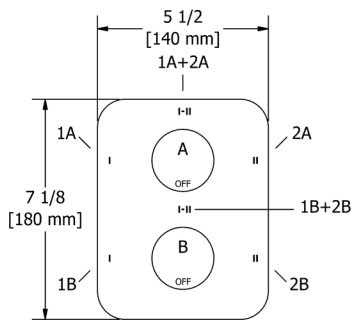

TEQ46 (SHARED) Equinox™ 3/4" Therm & Pressure Balance Trim with up to 6 Functions

Suggested Retail Price

C	BN
740	805

- RioWise™ valve technology
- Temperature and volume control
- Up to 6 functions
- Rough-in valve sold separately:
  - Order R46 therm & pressure balancerough -in valve: $362