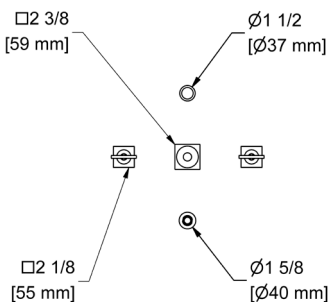

PFTQ08T Profile® Widespread Lavatory Faucet

- Flow rate options at 60 PSI:
  - 1.5 GPM (WaterSense compliant)
  - For 1.0 GPM, order -10 version
- Quick Connect system for easy installation

Suggested Retail Price
C
617

PFTQ03T Profile® Wall Mount Lavatory Faucet

- Flow rate options at 60 PSI:
  - 1.5 GPM (WaterSense compliant)
  - For 1.0 GPM, order -10 version
- Drain assembly sold separately. See Drain tab

Suggested Retail Price
C
759

847 Wall Mount Tub Spout

- 1/2" copper slip fit inlet

Suggested Retail Price
C
121

PFTQ12T Profile® 4-Hole Deck Mount Tub Filler

- 1-jet anti-calcium handshower at 1.8 GPM at 60 PSI
- 11 GPM at 60 PSI
- 1/2" male NPT inlet

Suggested Retail Price
C
819

PFTQ09T Profile® Two Handle Deck Mount Bidet

Suggested Retail Price
C
857