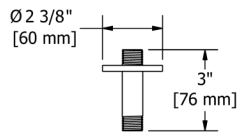

523 20" Wall Mount Shower Arm With Square Escutcheon

Suggested Retail Price

C	PN	BN
129	191	191

533 20" Wall Mount Shower Arm With Square Escutcheon

Suggested Retail Price

C	PN	BN	BG
110	166	166	178

547 20" Wall Mount Shower Arm With Square Escutcheon

Suggested Retail Price

C	BN	BC	BK	BG
188	260	275	244	275

509 3" Ceiling Mount Shower Arm With Round Escutcheon

Suggested Retail Price

C	PN	BN	BK	BG
33	56	56	61	61

559 3" Ceiling Mount Shower Arm With Round Escutcheon

Suggested Retail Price

C	PN	BN	BK	BG
66	84	84	97	97