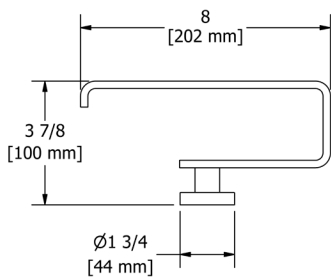

PX7 Paradox™ Towel Ring

Suggested Retail Price

C	BK	BG
109	201	201