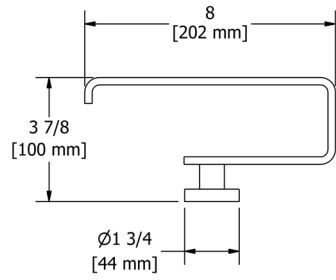

C	BN
187	275

- Length can be cut down

**PX6 Paradox™ Double 24" Towel Bar**

Suggested Retail Price

C	BN
312	454

**PX7 Paradox™ Towel Ring**

Suggested Retail Price

C	BN
109	168