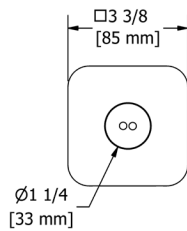

Suggested Retail Price

C
262

324 2-Function Body Spray

- Swivel directional control
- 2 functions
- Flow rate options at 60 PSI: — 1.6 GPM

Suggested Retail Price

C
121

399 Single Function Body Spray

- 1 function
- Flow rate options at 60 PSI: — 1.0 GPM