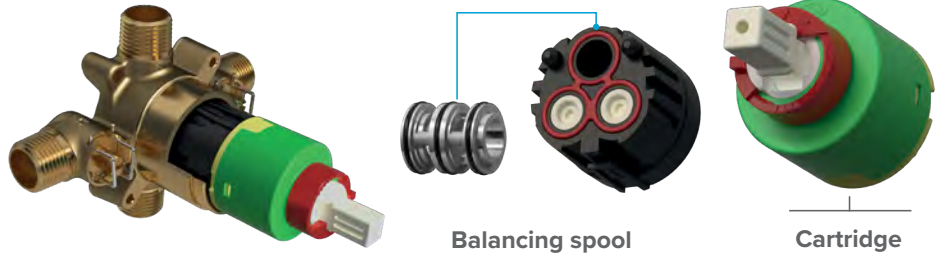

PRESSURE BALANCE ROUGH-IN VALVE

No variation in temperature, provides consistent comfort.

Balancing spool: Stabilizes water pressure

RIOWISE™ THERM & PRESSURE BALANCE ROUGH-IN VALVE

The **RioWise™** 1/2" or 3/4" valve systems offer the best of both pressure balance and thermostatic systems by stabilizing water pressure for steady temperature performance, even in the event of a 50% drop in pressure.