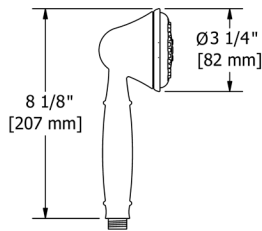

4310 3-Function 3" Handshower

Suggested Retail Price

C
184

- 3 functions
- Flow rate options at 60 PSI:
  - 2.0 GPM
  - For 1.8 GPM, order -WS version