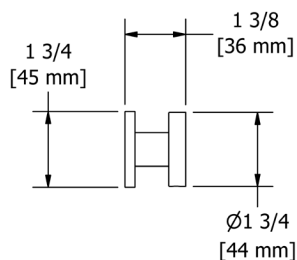

TEQ45 (SHARED) OR TEQ47 (NO SHARE) Equinox™ 1/2" Therm & Pressure Balance Trim with up to 5 Functions

Suggested Retail Price

C	BN	BK
376	504	541

- RioWise™ valve technology
- Temperature and volume control
- Up to 5 functions
- Rough-in valve sold separately:
  - Order R45 therm & pressure balance rough-in valve: $237

TEQ46 (SHARED) Equinox™ 3/4" Therm & Pressure Balance Trim with up to 6 Functions

Suggested Retail Price

C	BN
740	805

- RioWise™ valve technology
- Temperature and volume control
- Up to 6 functions
- Rough-in valve sold separately:
  - Order R46 therm & pressure balancerough -in valve: $362

EQ83 (SHARED) Equinox™ 3/4" Therm & Pressure Balance Multi-Function System

Suggested Retail Price

C	BN
1,226	1,402

- Rough-in valve included with trim
- Temperature and volume control
- Up to 6 functions with optional volume controls
- 20 GPM at 60 PSI
- For 6 functions, 2 additional volume controls required

PX0 Paradox™ Robe Hook

Suggested Retail Price

C	BN	BK
64	95	106

PX3 Paradox™ Toilet Paper Holder

Suggested Retail Price

C	BN	BK
90	150	164