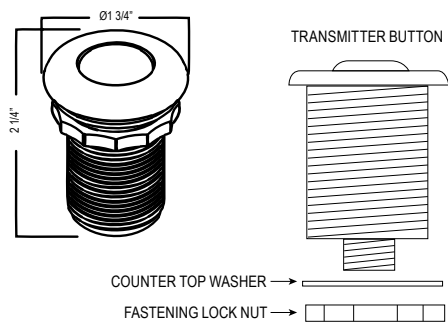

AS425 Air Activated Switch Button Only For Waste Disposal

Suggested Retail Price

APC	MB
97	109