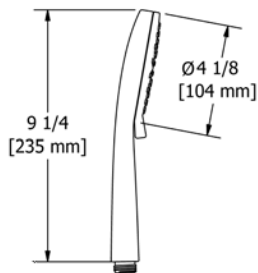

4370 3-Function 4" Handshower

Suggested Retail Price

C	PN	BN	BK	BG
219	329	340	362	362

- 3 functions
- Flow rate options at 60 PSI:
  - 2.0 GPM
  - For 1.8 GPM, order -WS version