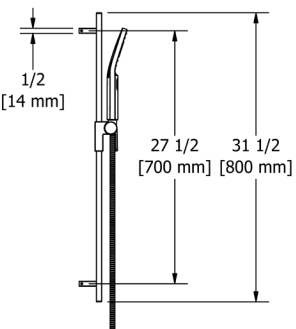

4845 Handshower Set With 32" Slide Bar and 2-Function Handshower

Suggested Retail Price

C	BG
392	539

- 4365 2-function handshower
- Flow rate options at 60 PSI:
  - 2.0 GPM
  - For 1.8 GPM, order -WS version