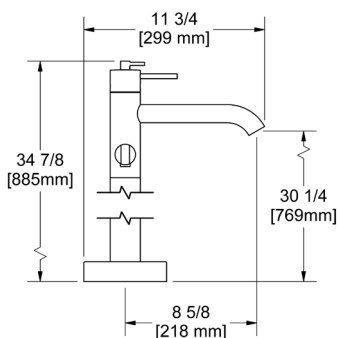

TCS39 CS Single Hole Floor Mount Tub Filler Trim

Suggested Retail Price

C	BN
1,240	1,731

- Thermostatic & pressure balance
- 1-jet anti-calcium handshower at 1.8 GPM at 60 PSI
- 6.0 GPM at 60 PSI
- Rough-in valve sold separately:
  - Order RHFS floor mount tub filler rough-in valve: $229
  - Order RHBX floor mount tub filler rough-in valve for concrete floor installation: $460