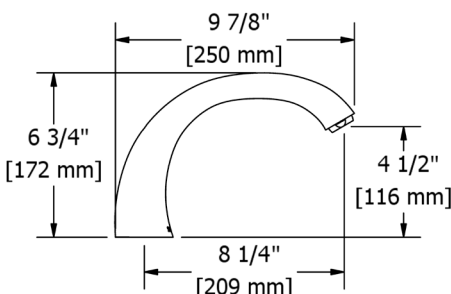

PR12 Classic 4-Hole Deck Mount Tub Filler

Suggested Retail Price			
Handle	C	BN	CW
+	841	1,102	
L	841	1,102	841

- 1-jet anti-calcium handshower at 1.8 GPM at 60 PSI
- 11 GPM at 60 PSI
- 1/2" male NPT inlet