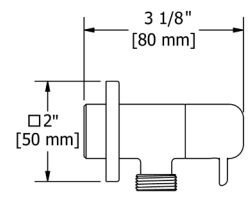

739 Handshower Outlet With Shutoff Valve

Suggested Retail Price

C	PN	BN
148	218	218

799 Handshower Outlet With Shutoff Valve

Suggested Retail Price	
C	184

777 Handshower Outlet With Shutoff Valve

Suggested Retail Price	
C	144
PN	210