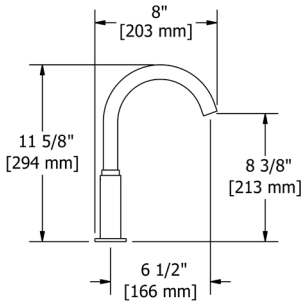

C	SS	BK	BG
794	1,044	1,068	1,068

- Boomerang™ pull-down technology seamlessly integrates sprayer into the spout while returning it quickly and easily to the sprayer's original position
- Dual-spray functionality with ability to toggle between stream and spray settings
- 1.6 GPM at 60 PSI