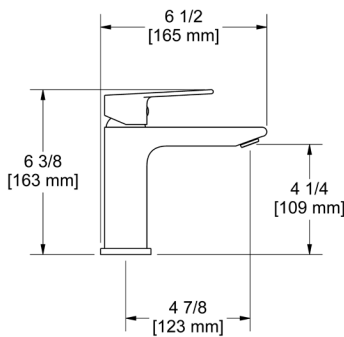

FRS01 Fresk™ Single Handle Lavatory Faucet

Suggested Retail Price

C	BN
368	452

- Flow rate options at 60 PSI:
  - 1.5 GPM
  - For 1.0 GPM, order -10 version