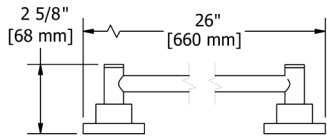

ST0 Star Robe Hook

Suggested Retail Price

C	PN	BN	BK	BG
64	106	106	114	114

ST3 Star Toilet Paper Holder

Suggested Retail Price

C	PN	BN	BK	BG
106	144	144	158	158

ST5 Star 24" Towel Bar

• Length can be cut down