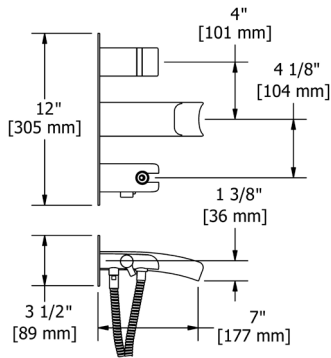

SA07 Salomé™ Wall Mount Tub Filler

Suggested Retail Price

C	PN
1,835	2,490

- Thermostatic & pressure balance
- 1-jet anti-calcium handshower at 1.8 GPM at 60 PSI
- 11 GPM at 60 PSI
- 1/2" female NPT inlet