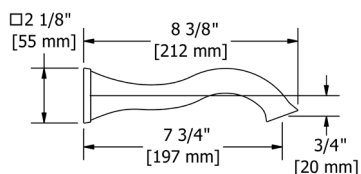

CICLO

CLASSIC

CS

EDGE

EIFFEL

EQUINOX

FRESK

GS

KUBIK

MOMENTI

PALLAGE

PARABOLA

ES01 Eiffel™ Single Handle Lavatory Faucet

Suggested Retail Price

C	PN	BN
563	786	786

- Flow rate options at 60 PSI:
  - 1.5 GPM (WaterSense compliant)
  - For 1.0 GPM, order -10 version

EL01 Eiffel™ Single Handle Tall Lavatory Faucet

Suggested Retail Price

C	PN	BN
767	1,063	1,063

- Flow rate options at 60 PSI:
  - 1.5 GPM (WaterSense compliant)
  - For 1.0 GPM, order -10 version
- Drain assembly sold separately. See Drain tab

EF08 Eiffel™ Widespread Lavatory Faucet

Suggested Retail Price

Handle	C	PN	BN
+	973	1,245	1,245
L	973	1,245	1,245

- Flow rate options at 60 PSI:
  - 1.5 GPM (WaterSense compliant)
  - For 1.0 GPM, order -10 version
- Quick Connect system for easy installation

EF03 Eiffel™ Wall Mount Lavatory Faucet

Suggested Retail Price

Handle	C	PN	BN
+	995	1,232	1,232
L	995	1,232	1,232

- Flow rate options at 60 PSI:
  - 1.5 GPM (WaterSense compliant)
  - For 1.0 GPM, order -10 version
- Drain assembly sold separately. See Drain tab

EF80 Eiffel™ Wall Mount Tub Spout

Suggested Retail Price

C	PN	BN
262	340	340

- 1/2" copper slip fit inlet