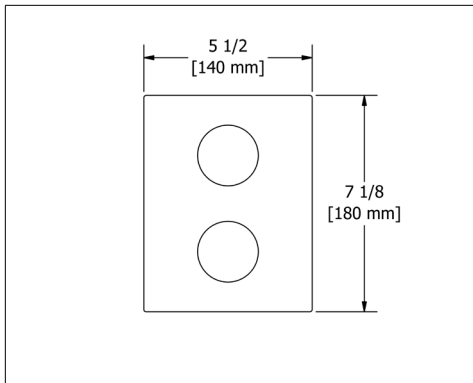

US83 (SHARED) Kubik™ 3/4" Therm & Pressure Balance Multi-Function System

Suggested Retail Price	
C	BN
1,402	1,823

- Rough-in valve included with trim
- Temperature and volume control
- Up to 6 functions with optional volume controls
- 20 GPM at 60 PSI
- For 6 functions, 2 additional volume controls required