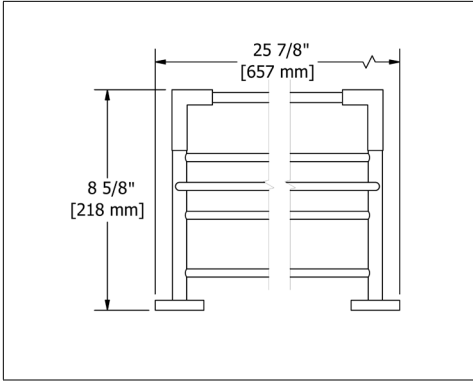

KS9 Kubik™ 24" Towel Bar With Shelf

Suggested Retail Price
C
368