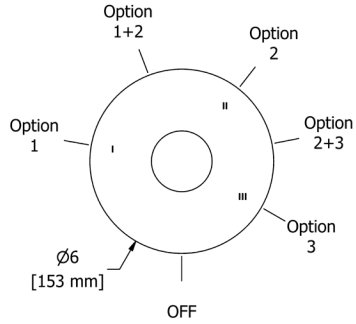

TGS45 (SHARED) OR TGS47 (NO SHARE) GS 1/2" Therm & Pressure Balance Trim with up to 5 Functions

Suggested Retail Price

C	BK
358	466

- RioWise™ valve technology
- Temperature and volume control
- Up to 5 functions
- Rough-in valve sold separately:
  - Order R45 therm & pressure balance rough-in valve: $237