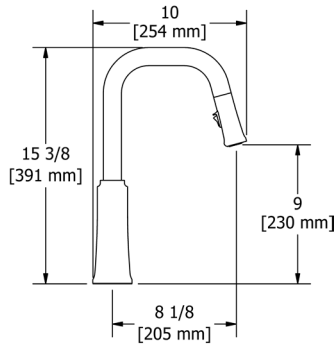

TTSQ101 Trattoria™ Pull-Down Kitchen Faucet With U-Spout

Suggested Retail Price

C	SS	BK	BG
825	1,154	1,268	1,268

- Boomerang™ pull-down technology seamlessly integrates sprayer into the spout while returning it quickly and easily to the sprayer's original position
- Dual-spray functionality with ability to toggle between stream and spray settings
- 1.5 GPM at 60 PSI