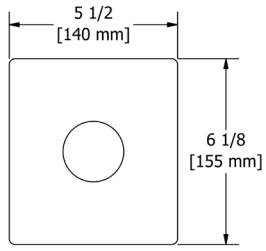

TPFTQ51 Profile® 1/2" Pressure Balance Trim

Suggested Retail Price
C
213

- Temperature and volume control
- 1 function
- Rough-in valve sold separately:
  — Order R51 pressure balance rough-in valve: $137

TPFTQ23 (SHARED) OR TPFTQ44 (NO SHARE) Profile® 1/2" Therm & Pressure Balance Trim with up to 3 Functions

Suggested Retail Price
C
394

- RioWise™ valve technology
- Temperature and volume control
- Up to 3 functions
- Rough-in valve sold separately:
  — Order R23 therm & pressure balance rough-in valve: $170

TPFTQ45 (SHARED) OR TPFTQ47 (NO SHARE) Profile® 1/2" Therm & Pressure Balance Trim with up to 5 Functions

Suggested Retail Price
C
376

- RioWise™ valve technology
- Temperature and volume control
- Up to 5 functions
- Rough-in valve sold separately:
  — Order R45 therm & pressure balance rough-in valve: $237

TPFTQ46 (SHARED) Profile® 3/4" Therm & Pressure Balance Trim with up to 6 Functions

Suggested Retail Price
C
740

- RioWise™ valve technology
- Temperature and volume control
- Up to 6 functions
- Rough-in valve sold separately:
  — Order R46 therm & pressure balancerough-in valve: $362

PFTQ83 (SHARED) Profile® 3/4" Therm & Pressure Balance Multi-Function System

Suggested Retail Price
C
1,226

- Rough-in valve included with trim
- Temperature and volume control
- Up to 6 functions with optional volume controls
- 20 GPM at 60 PSI
- For 6 functions, 2 additional volume controls required