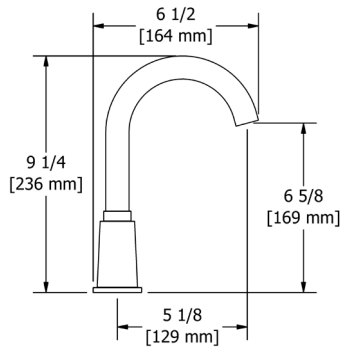

CICLO

CLASSIC

CS

EDGE

EIFFEL

EQUINOX

FRESK

GS

KUBIK

MOMENTI

PALLACE

PARABOLA

PAS01 Pallace™ Single Handle Lavatory Faucet

Suggested Retail Price

C	PN	BN
392	525	525

- Flow rate options at 60 PSI:
  - 1.5 GPM
  - For 1.0 GPM, order -10 version