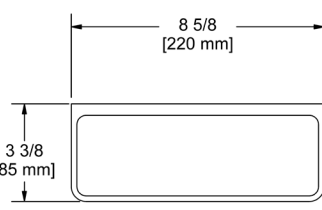

Suggested Retail Price

C	BK	BG
798	1,134	1,134

C10 Ciclo™ Robe Hook

Suggested Retail Price

C	BC	BK	BG
46	68	68	68

C13 Ciclo™ Toilet Paper Holder

Suggested Retail Price

C	BC	BK	BG
116	150	150	150