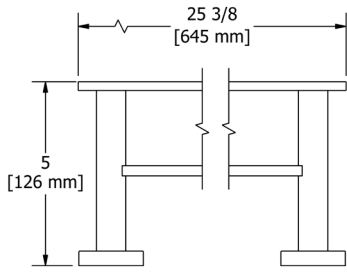

C	BN
187	275

- Length can be cut down

**PX6 Paradox™ Double 24" Towel Bar**

Suggested Retail Price

C	BN
312	454

**PX7 Paradox™ Towel Ring**

Suggested Retail Price

C	BN
109	168