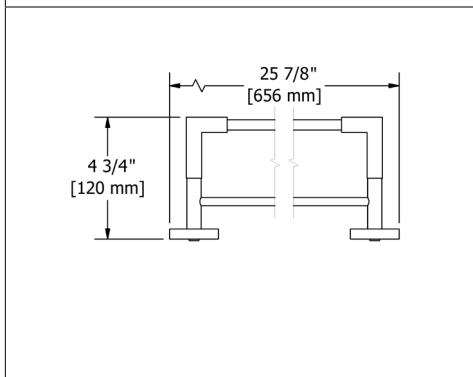

KS6 Kubik™ Double 24" Towel Bar

Suggested Retail Price		
C	BN	BK
271	354	352