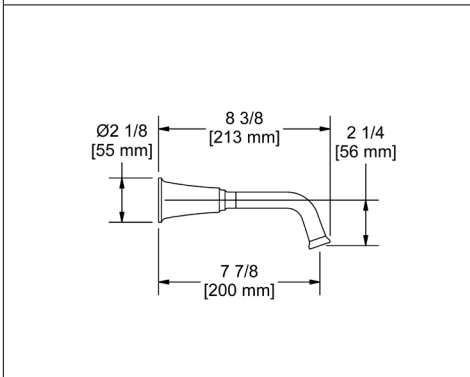

MMSQ03 Momenti™ Wall Mount Lavatory Faucet

Suggested Retail Price

Handle	C	PN	BN	BK	BG	CBK	PNBK	BNBK	BGBK
+	1,089	1,332	1,332	1,524	1,524	1,089	1,332	1,332	1,524
J	1,089	1,332	1,332	1,524	1,524	1,089	1,332	1,332	1,524
L	1,089	1,332	1,332	1,524	1,524	1,089	1,332	1,332	1,524
X	1,089	1,332	1,332	1,524	1,524	1,089	1,332	1,332	1,524

- Flow rate options at 60 PSI:
  - 1.5 GPM (WaterSense compliant)
  - For 1.0 GPM, order -10 version
- Drain assembly sold separately. See Drain tab