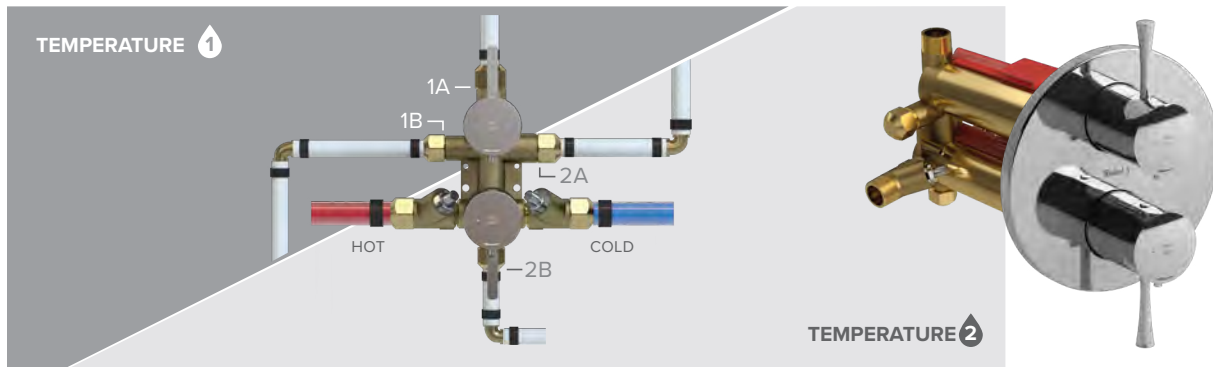

1A 10 GPM at 60 PSI | **1B** Optional outlet (requires volume control) 2.9 GPM at 60 PSI

2A 7.4 GPM at 60 PSI | **2B** Optional outlet (requires volume control) 2.9 GPM at 60 PSI

Multi-function: 2 different temperatures | 2 integrated volume controls | + 2 optional volume controls