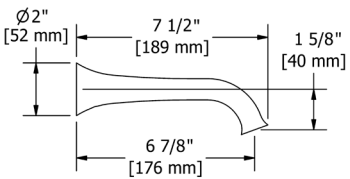

RT01 Retro™ Two Handle Lavatory Faucet

Suggested Retail Price

Handle	C	BN
+	563	759
X	563	759

- Flow rate options at 60 PSI:
  - 1.5 GPM
  - For 1.0 GPM, order -10 version

RT08 Retro™ Widespread Lavatory Faucet

Suggested Retail Price

Handle	C	PN	BN
+	809	1,042	1,042
L	809	1,042	1,042
X	809	1,042	1,042

- Flow rate options at 60 PSI:
  - 1.5 GPM (WaterSense compliant)
  - For 1.0 GPM, order -10 version
- Quick Connect system for easy installation

RT03 Retro™ Wall Mount Lavatory Faucet

Suggested Retail Price

Handle	C	PN	BN
+	815	979	979
L	815	979	979
X	815	979	979

- Flow rate options at 60 PSI:
  - 1.5 GPM (WaterSense compliant)
  - For 1.0 GPM, order -10 version
- Drain assembly sold separately. See Drain tab

ED80 Edge Wall Mount Tub Spout

Suggested Retail Price

C	PN	BN
169	231	231

- 1/2" copper slip fit inlet

RT12 Retro™ 4-Hole Deck Mount Tub Filler

Suggested Retail Price

Handle	C	PN	BN
+	1,054	1,347	1,347
L	1,054	1,347	1,347
X	1,054	1,347	1,347

- 1-jet anti-calcium handshower at 1.8 GPM at 60 PSI
- 11 GPM at 60 PSI
- 1/2" male NPT inlet