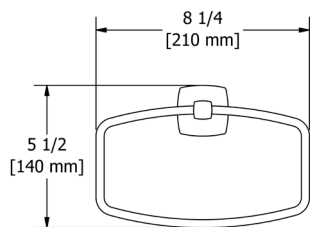

VY7 Venty™ Towel Ring

Suggested Retail Price
C
117