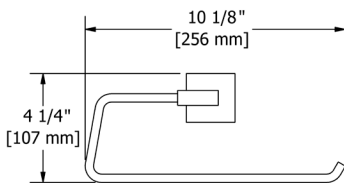

KS7 Kubik™ Towel Ring

Suggested Retail Price
C
100