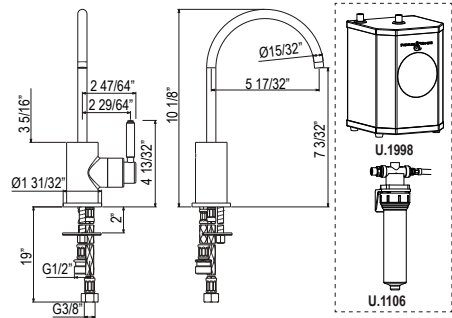

GKIT7545 Lux™ Hot Water Dispenser, Tank And Filter Kit

Suggested Retail Price

Handle	APC
LM	1,526

- Kit includes:
  - U.1998 Hot water tank
  - G7545LM-2 Hot water dispenser
  - U.1106 Hot water filter
- Order U.PRF1 for hot water replacement filter cartridge
- 5 year warranty on dispenser, 3 years on tank
- .5 GPM at 45 PSI