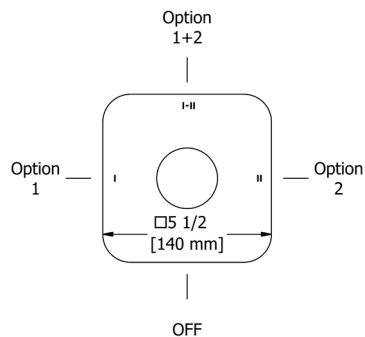

TFR23 (SHARED) OR TFR44 (NO SHARE) Fresk™ 1/2" Therm & Pressure Balance Trim with up to 3 Functions

Suggested Retail Price

C	BN
450	581

- RioWise™ valve technology
- Temperature and volume control
- Up to 3 functions
- Rough-in valve sold separately:
  - Order R23 therm & pressure balance rough-in valve: $170