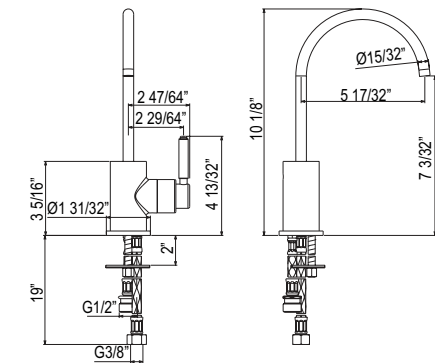

G7545 Lux™ Hot Water Dispenser

- 5 year warranty
- For use with U.1998 high performance hot water tank and U.1106 filter
- .5 GPM at 45 PSI

Suggested Retail Price		
Handle	APC	MB
LM	321	615