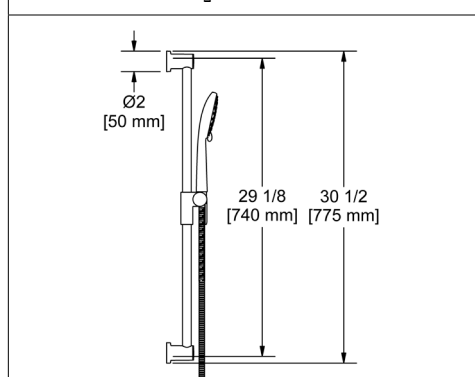

5063 Handshower Set With 31" Slide Bar and 3-Function Handshower

• 4363 3-function handshower
• Flow rate options at 60 PSI:
— 2.0 GPM
— For 1.8 GPM, order -WS version

Suggested Retail Price	
C	BK
208	271