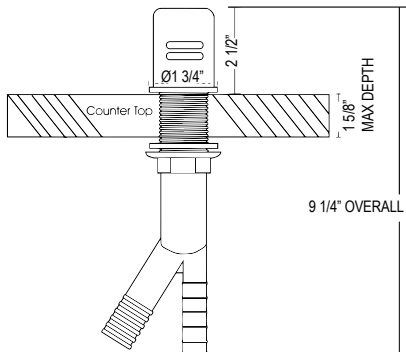

AS600 Luxury Air Gap

Suggested Retail Price

APC	MB
68	79