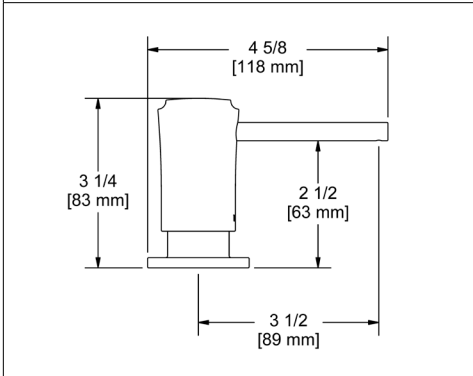

SD9 Soap Dispenser