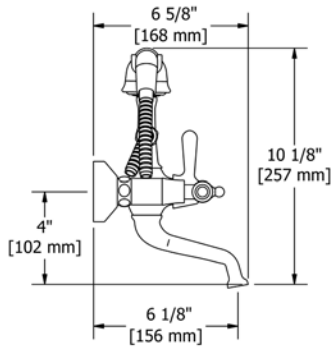

RT06 Retro™ Two Hole Tub Filler

Suggested Retail Price

Handle	C	PN	BN
+	672	919	919
L	672	919	919
X	672	919	919

- 1-jet anti-calcium handshower at 1.8 GPM at 60 PSI
- 11.6 GPM at 60 PSI
- 3/4" female NPT inlet
- Sold as wall mount installation
- For deck mount or floor mount installation, order TU02, TU26, TU33, or TU99

TU33 30" Floor Mount Riser Pair

Suggested Retail Price

C	PN	BN
628	905	905

- 3/4" outlet male; 1/2" inlet female NPT
- Rough-in valve and trim included

TU99 4" Deck Mount Riser Pair

Suggested Retail Price

C	PN	BN
153	221	221

- 3/4" outlet male; 1/2" inlet female NPT

TU02 2" Wall Mount Riser Pair

Suggested Retail Price

C	BN
103	153

- 3/4" outlet male; 1/2" inlet female NPT

EXTTU33 3 1/2" Union Extensions

Suggested Retail Price

C	BN
88	103

- 3/4" outlet male; 1/2" inlet female NPT