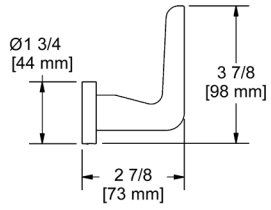

PB7 Parabola™ Towel Hook

Suggested Retail Price

C	PN	BK	BG
83	100	118	118