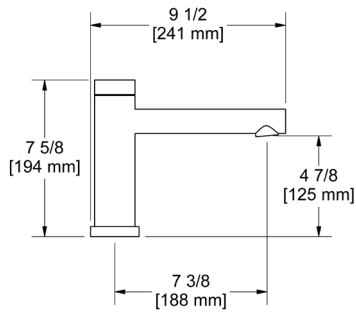

TGS16 GS 3-Hole Deck Mount Tub Filler Trim

Suggested Retail Price

C	BK
518	674

- 1-jet anti-calcium handshower at 1.8 GPM at 60 PSI
- 6.0 GPM at 60 PSI
- Rough-in valve sold separately:
  - Order RHTB deck mount tub filler rough-in valve: $216