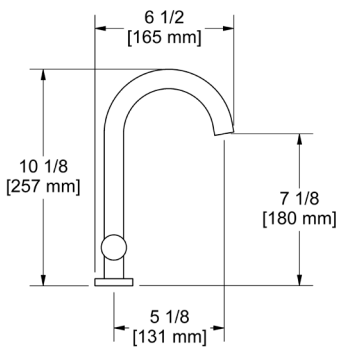

AZ701 Azure™ Filter Kitchen Faucet

Suggested Retail Price

C	SS	BK	BG
316	410	440	440

- May be used with HRK-2000 inline filter system
- Not suitable for reverse osmosis systems or instant hot systems
- 1.2 GPM at 60 PSI