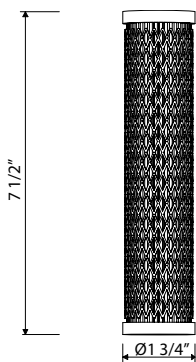

U.PRF1 Hot Water Replacement Filter Cartridge

- Designed for use with U.1106 hot water filtration system
- Recommended 6 month replacement

Suggested Retail Price	
	$
	119