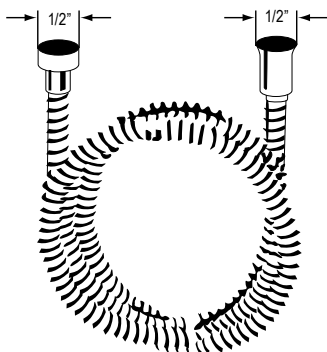

605 59" Metal Shower Hose

- 2 integrated check valves

Suggested Retail Price

C	PN	BN	BK
49	118	118	129