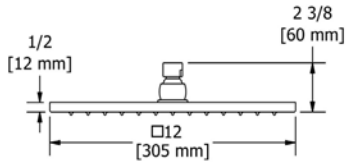

- 1 function
- Flow rate options at 60 PSI:
  - 2.0 GPM

Suggested Retail Price

C	PN	BK	BG
575	696	817	817