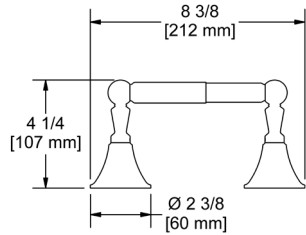

MM3 Momenti™ Toilet Paper Holder

Suggested Retail Price

C	PN	BN	BK	BG
158	204	204	250	250