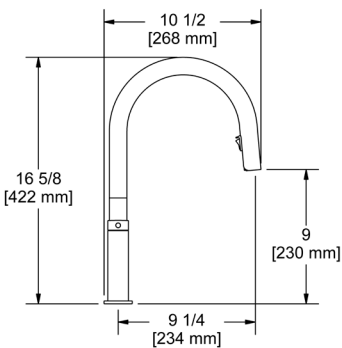

AZ801 Azure™ Two Handle Pull-Down Kitchen Faucet

Suggested Retail Price

C	SS	BK	BG
794	1,025	1,129	1,129

- Boomerang™ pull-down technology seamlessly integrates sprayer into the spout while returning it quickly and easily to the sprayer's original position
- Dual-spray functionality with ability to toggle between stream and spray settings
- 1.5 GPM at 60 PSI