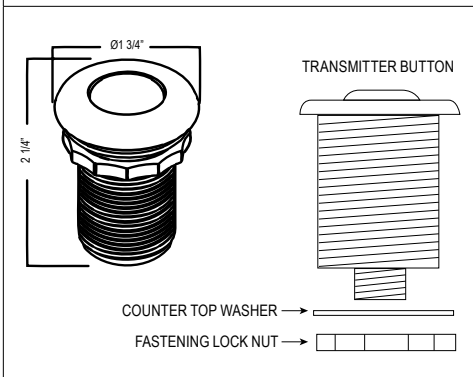

AS425 Air Activated Switch Button Only For Waste Disposal