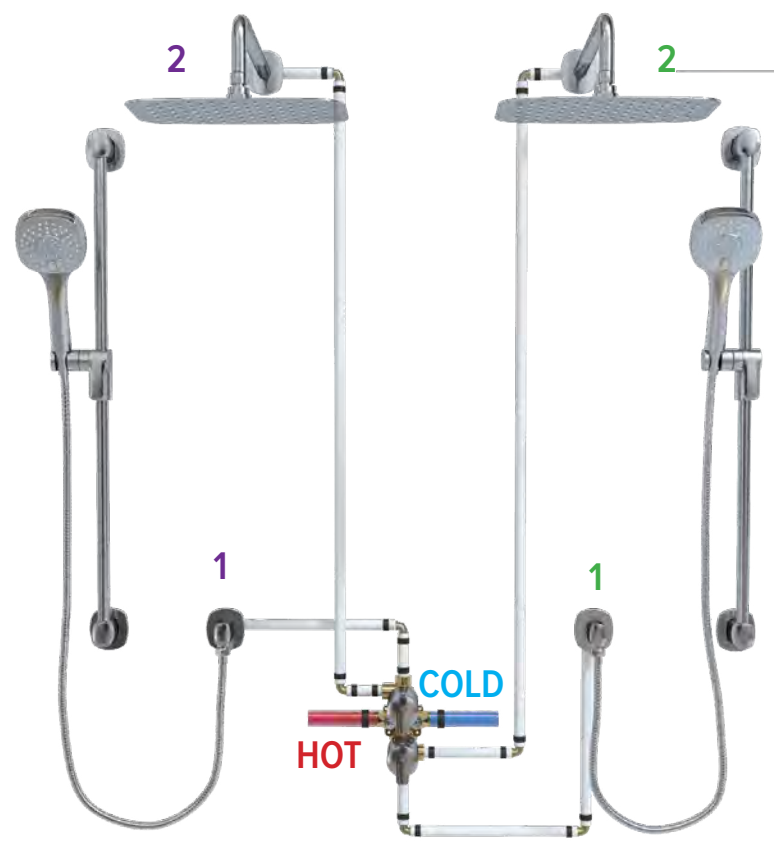

Suggested Retail Price

Connection	\$
(NPT)	237
EX	237
SPEX	237

3/4" RIOWISE™ THERM & PRESSURE BALANCE ROUGH-IN VALVE

3/4" THERM & PRESSURE BALANCE - UP TO 6 FUNCTIONS

R46 Not CEC Compliant

- 10 GPM at 60 PSI
- 2 temperature and volume controls with diverters
- RioWise™ technology
- Recommended inlet connection: 3/4" NPT
- Must add valve trim TXX46