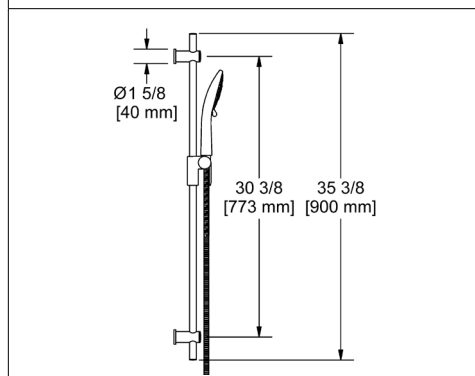

Suggested Retail Price

C	262
---	-----

- 4363 3-function handshower
- Flow rate options at 60 PSI:
 - 2.0 GPM
 - For 1.8 GPM, order -WS version

1010 Handshower Set With 36" Slide Bar and 4-Function Handshower