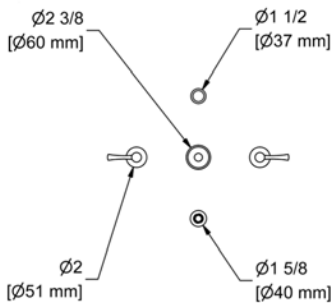

CICLO

CLASSIC

CS

EDGE

EIFFEL

EQUINOX

FRESK

GS

KUBIK

MOMENTI

PALLAGE

PARABOLA

ED09 Edge Two Handle Deck Mount Bidet

Suggested Retail Price

Handle	C	PN	BN
+	857	1,040	1,040
L	857	1,040	1,040