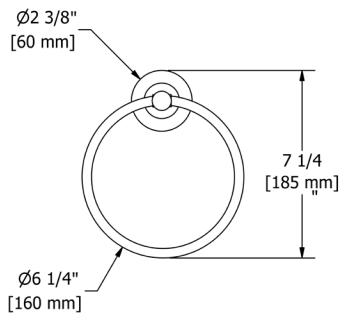

ST7 Star Towel Ring

Suggested Retail Price

C	PN	BN	BK	BG
89	124	124	136	136