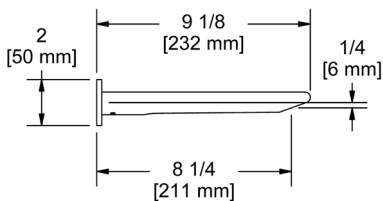

FRS01 Fresk™ Single Handle Lavatory Faucet

Suggested Retail Price

C	BN
368	452

- Flow rate options at 60 PSI:
  - 1.5 GPM
  - For 1.0 GPM, order -10 version

FRL01 Fresk™ Single Handle Tall Lavatory Faucet

Suggested Retail Price

C	BN
528	648

- Flow rate options at 60 PSI:
  - 1.5 GPM
  - For 1.0 GPM, order -10 version
- Drain assembly sold separately. See Drain tab

FR08 Fresk™ Widespread Lavatory Faucet

Suggested Retail Price

C	BN
535	666

- Flow rate options at 60 PSI:
  - 1.5 GPM
  - For 1.0 GPM, order -10 version
- Quick Connect system for easy installation

FR80 Wall Mount Tub Spout

Suggested Retail Price

C	BN
294	375

- 1/2" copper slip fit inlet

TFR16 Fresk™ 3-Hole Deck Mount Tub Filler Trim

Suggested Retail Price

C	BN
498	535

- 1-jet anti-calcium handshower at 1.8 GPM at 60 PSI
- 8.7 GPM at 60 PSI
- Rough-in valve sold separately:
  - Order RHTB deck mount tub filler rough-in valve: $216