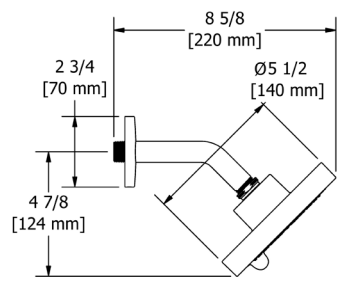

396 2-Function 6" Showerhead With Arm

- 2 functions
- Flow rate options at 60 PSI:
  - 2.0 GPM
  - For 1.8 GPM, order -WS version

Suggested Retail Price

C
196

384 4" Rain Showerhead With Arm

- 1 function
- Flow rate options at 60 PSI:
  - 2.0 GPM
  - For 1.5 GPM, order -15 version

Suggested Retail Price

C
149

376 2-Function 5" Showerhead With Arm

- 2 functions
- Flow rate options at 60 PSI:
  - 2.0 GPM
  - For 1.8 GPM, order -WS version

Suggested Retail Price

C	PN	BN	BK
196	245	245	268

326 2-Function 5" Showerhead With Arm

- 2 functions
- Flow rate options at 60 PSI:
  - 2.0 GPM
  - For 1.8 GPM, order -WS version

Suggested Retail Price

C	PN	BN
196	245	245

343 2-Function 5" Showerhead With Arm

- 2 functions
- Flow rate options at 60 PSI:
  - 2.0 GPM
  - For 1.8 GPM, order -WS version

Suggested Retail Price

C	PN	BN	BK
160	206	206	207