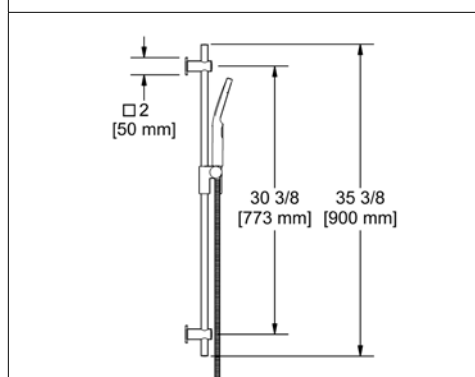

4835 Handshower Set With 36" Slide Bar and 2-Function Handshower

Suggested Retail Price

C	BN	BK
325	540	567

- 4365 2-function handshower
- Flow rate options at 60 PSI:
  - 2.0 GPM
  - For 1.8 GPM, order -WS version