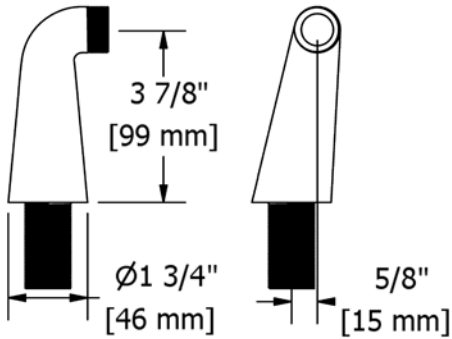

TU99 4" Deck Mount Riser Pair