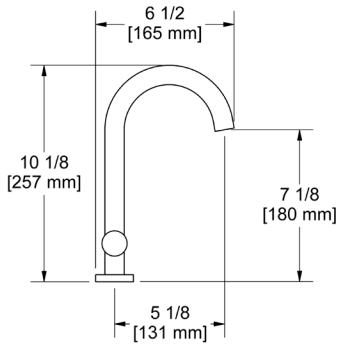

KALDERA 56
Victoria + Albert® Price Book

BATHTUBS

AMIATA
Victoria + Albert® Price Book

KALDERA 2
Victoria + Albert® Price Book

PARADOX
PROFILE
RETRO
RIU
SALOMÉ
SYLLA
VENTY
ZENDO
LAVATORY DRAINS
ROUGH-IN VALVES
SHOWER
PARTS
CARE & MAINTENANCE
TERMS