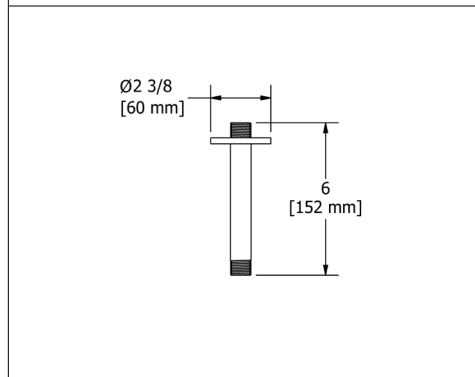

559 3" Ceiling Mount Shower Arm With Round Escutcheon

Suggested Retail Price

C	PN	BN	BK	BG
66	84	84	97	97

599 3" Ceiling Mount Shower Arm With Oval Escutcheon

Suggested Retail Price

C
64

508 6" Ceiling Mount Shower Arm With Round Escutcheon