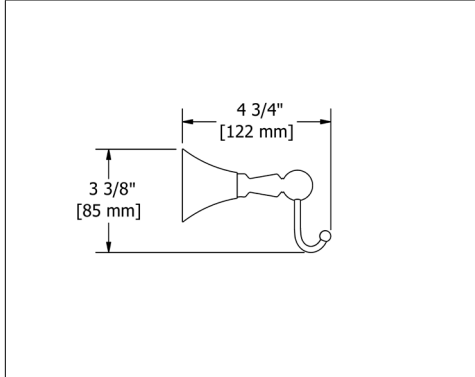

HU0 Hudson™ Robe Hook