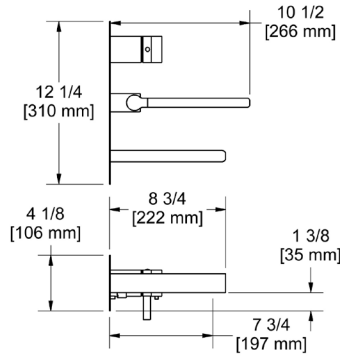

PX21 Paradox™ Wall Mount Tub Filler

- Thermostatic & pressure balance
- 1-jet anti-calcium handshower at 1.8 GPM at 60 PSI
- 5.4 GPM at 60 PSI
- 1/2" female NPT inlet

Suggested Retail Price	
C	BK
1,177	1,530

RIU

SALOMÉ

SYLLA