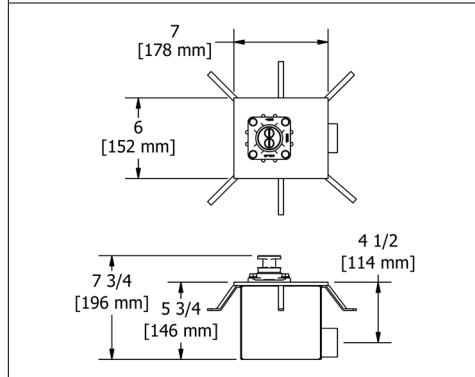

RHBX Floor Mount Tub Filler Rough-in Valve With Installation Box

Suggested Retail Price	
Connection	$
EX	460
SPEX	460

- Available inlet connections: PEX (SPEX), Expansion Pex (EX)
- No service stops