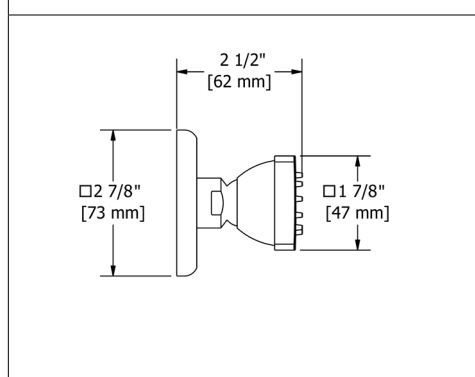

370 Single Function Body Spray