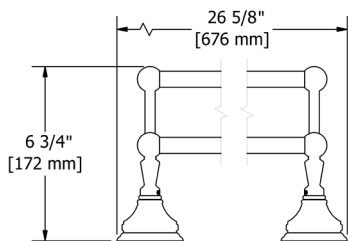

C	PN	BN
245	368	368

(GN) L

(GN) LCW

(MA) L

+

RT6 Retro™ Double 24" Towel Bar

Suggested Retail Price

C	PN	BN
330	489	489