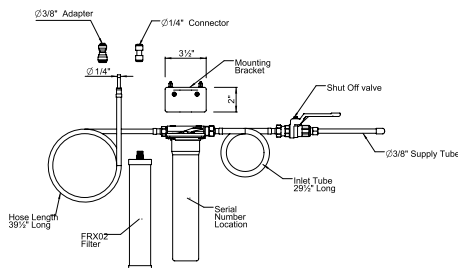

HRK-2000 Arolla™ Inline Filter System

Suggested Retail Price

$
620

- Includes cartridge and connection hoses
- Filter faucet not included
- For replacement cartridge, order HRF-1000