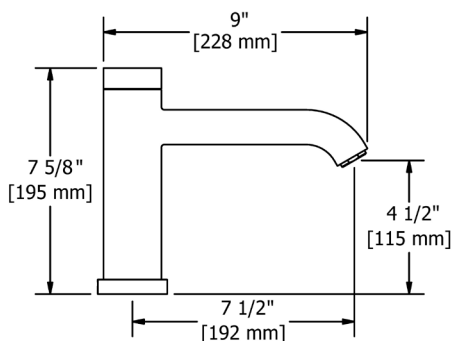

TCS16 CS 3-Hole Deck Mount Tub Filler Trim

Suggested Retail Price

C	BN
561	843

- 1-jet anti-calcium handshower at 1.8 GPM at 60 PSI
- 6.0 GPM at 60 PSI
- Rough-in valve sold separately:
  - Order RHTB deck mount tub filler rough-in valve: $216