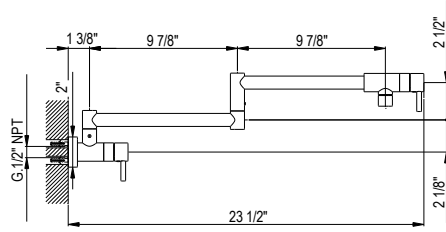

- Dual quarter turn lever handle shut-offs, one at the wall and one at the outlet
- Eliminates need to reach over hot burners
- 1.8 GPM

Suggested Retail Price	
Handle	APC
L	1,440

SD8 Soap Dispenser

- Brass construction
- 13.5 fluid ounce bottle capacity
- Top fill