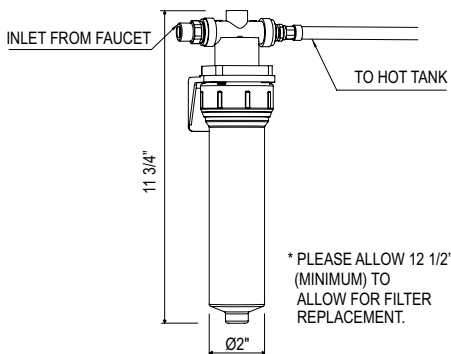

U.1106 Hot Water Inline Filter System

Suggested Retail Price

Handle	APC
LM	$ 344

- Includes cartridge and connection hoses
- Filter faucet not included
- Recommend changing filter every 6 months or 1,000 gallons
- For replacement cartridge, order U.PRF1 for hot water replacement filter cartridge every 6 months: $119