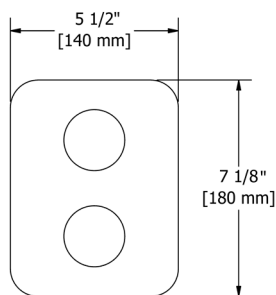

TSA51 Salomé™ 1/2" Pressure Balance Trim

Suggested Retail Price

C	PN
266	354

- Temperature and volume control
- 1 function
- Rough-in valve sold separately:
  - Order R51 pressure balance rough-in valve: $137

TSA23 (SHARED) OR TSA44 (NO SHARE) Salomé™ 1/2" Therm & Pressure Balance Trim with up to 3 Functions

Suggested Retail Price

C	PN
479	589

- RioWise™ valve technology
- Temperature and volume control
- Up to 3 functions
- Rough-in valve sold separately:
  - Order R23 therm & pressure balance rough-in valve: $170

TSA45 (SHARED) OR TSA47 (NO SHARE) Salomé™ 1/2" Therm & Pressure Balance Trim with up to 5 Functions

Suggested Retail Price

C	PN
450	572

- RioWise™ valve technology
- Temperature and volume control
- Up to 5 functions
- Rough-in valve sold separately:
  - Order R45 therm & pressure balance rough-in valve: $237

TSA46 (SHARED) Salomé™ 3/4" Therm & Pressure Balance Trim with up to 6 Functions

Suggested Retail Price

C	PN
864	1,046

- RioWise™ valve technology
- Temperature and volume control
- Up to 6 functions
- Rough-in valve sold separately:
  - Order R46 therm & pressure balancerough-in valve: $362

SA83 (SHARED) Salomé™ 3/4" Therm & Pressure Balance Multi-Function System

Suggested Retail Price

C	PN
1,388	1,572

- Rough-in valve included with trim
- Temperature and volume control
- Up to 6 functions with optional volume controls
- 20 GPM at 60 PSI
- For 6 functions, 2 additional volume controls required