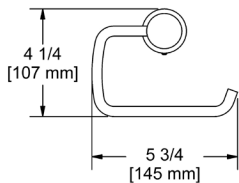

PBO Parabola™ Robe Hook

Suggested Retail Price

C	PN	BK	BG
64	77	91	91

PB3 Parabola™ Toilet Paper Holder

Suggested Retail Price

C	PN	BK	BG
111	134	158	158

PB5 Parabola™ 24" Towel Bar

Suggested Retail Price