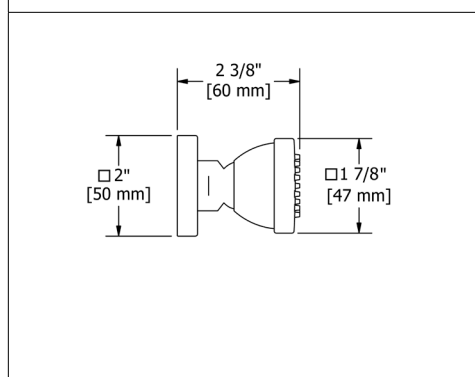

397 Single Function Body Spray

- Swivel directional control
- 1 function
- Flow rate options at 60 PSI:
— 1.6 GPM

Suggested Retail Price

C
134

377 Single Function Body Spray

- Swivel directional control
- 1 function
- Flow rate options at 60 PSI:
— 1.6 GPM