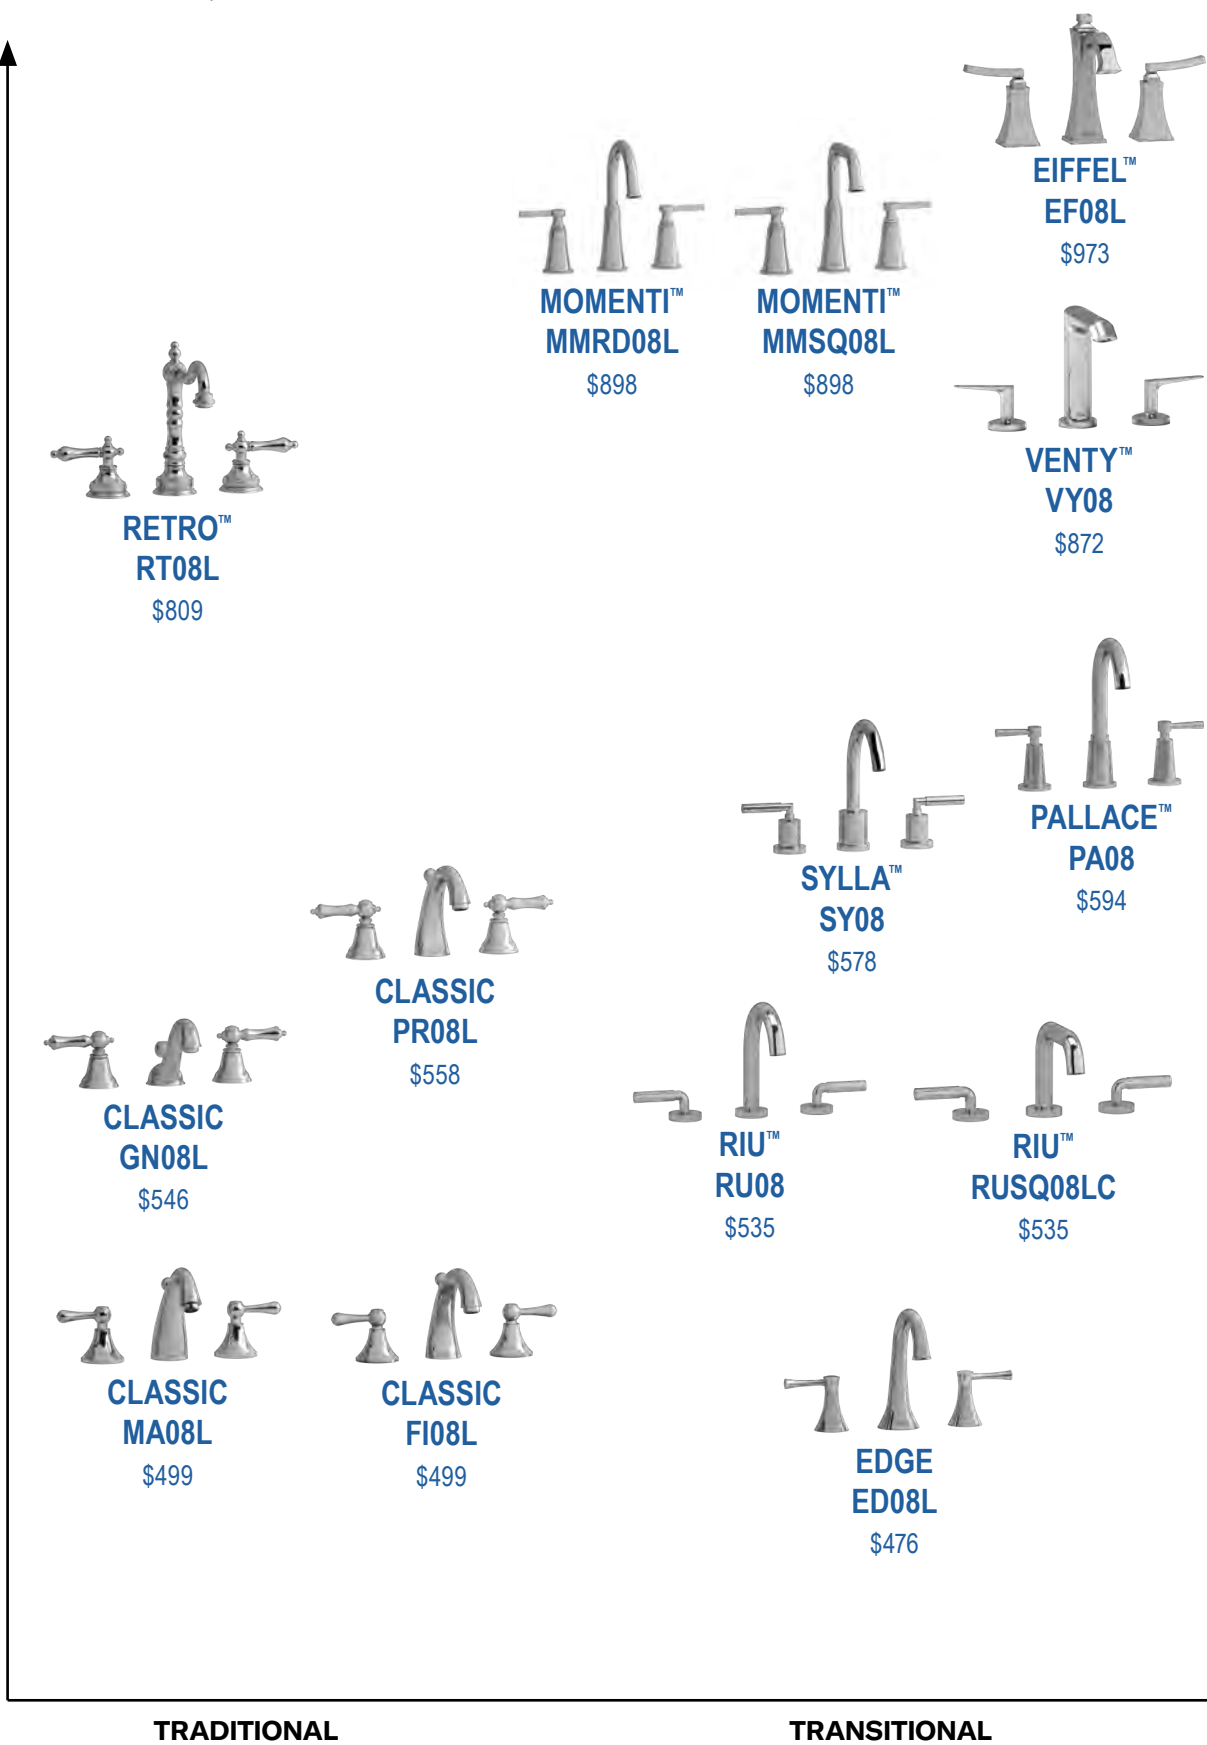

EDGE

LUDIJK

MYTHIC

SOLSTICE

TRATTORIA

PRICE

TRADITIONAL

TRANSITIONAL