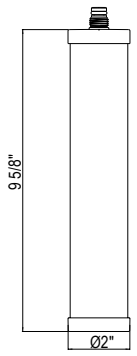

HRF-1000 Arolla™ Replacement Filter Cartridge

Suggested Retail Price

$
102

- Replacement cartridge for HRK-2000 filter system
- Recommend changing filter every 6 months or 1,000 gallons