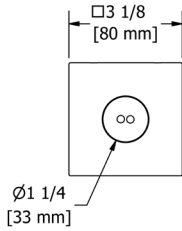

349 Single Function Body Spray

- 1 function
- Flow rate options at 60 PSI: — 1.0 GPM

Suggested Retail Price

C	262

340 Single-Function Body Spray