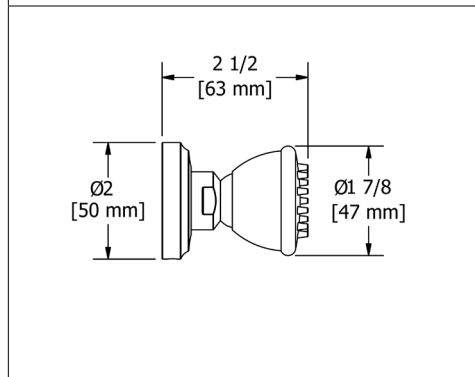

337 Single Function Body Spray