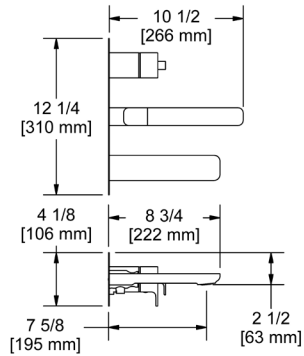

EQ21 Equinox™ Wall Mount Tub Filler

- Thermostatic & pressure balance
- 1-jet anti-calcium handshower at 1.8 GPM at 60 PSI
- 5.4 GPM at 60 PSI
- 1/2" female NPT inlet

Suggested Retail Price	
C	BK
1,177	1,531