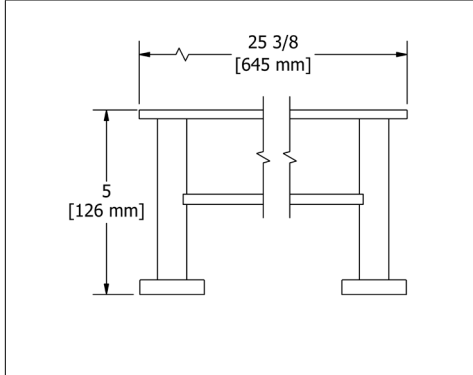

C	BN	BK
187	275	309

• Length can be cut down

**PX6 Paradox™ Double 24" Towel Bar**

Suggested Retail Price

C	BN	BK
312	454	493

**PX7 Paradox™ Towel Ring**

Suggested Retail Price

C	BN	BK
109	168	201