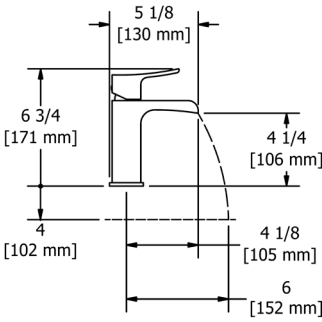

ZS01 Zendo™ Single Handle Lavatory Faucet

- Flow rate options at 60 PSI:
  - 1.5 GPM (WaterSense compliant)
  - For 1.0 GPM, order -10 version

Suggested Retail Price	
C	BN
398	550

ZSOP01 Zendo™ Single Handle Lavatory Faucet with Trough

- Flow rate options at 60 PSI:
  - 1.5 GPM (WaterSense compliant)
  - For 1.0 GPM, order -10 version

Suggested Retail Price	
C	BN
528	655

ZL01 Zendo™ Single Handle Tall Lavatory Faucet

- Flow rate options at 60 PSI:
  - 1.5 GPM (WaterSense compliant)
  - For 1.0 GPM, order -10 version
- Drain assembly sold separately. See Drain tab

Suggested Retail Price	
C	BN
513	722

ZLOP01 Zendo™ Single Handle Tall Lavatory Faucet with Trough

- Flow rate options at 60 PSI:
  - 1.5 GPM (WaterSense compliant)
  - For 1.0 GPM, order -10 version
- Drain assembly sold separately. See Drain tab

Suggested Retail Price	
C	BN
661	796

Z008 Zendo™ Widespread Lavatory Faucet

- Flow rate options at 60 PSI:
  - 1.5 GPM
  - For 1.0 GPM, order -10 version
- Quick Connect system for easy installation

Suggested Retail Price	
C	BN
637	792