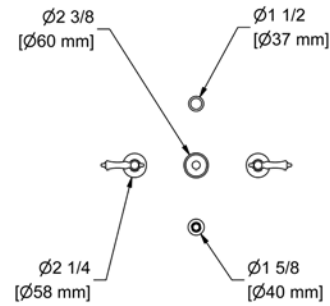

- 3/4" outlet male; 1/2" inlet female NPT

Suggested Retail Price

C	BN
88	103

**MA09 Classic Two Handle Deck Mount Bidet**

Suggested Retail Price			
Handle	C	BN	
+	857	1,040	
L	857	1,040	

**GN09 Classic Two Handle Deck Mount Bidet**