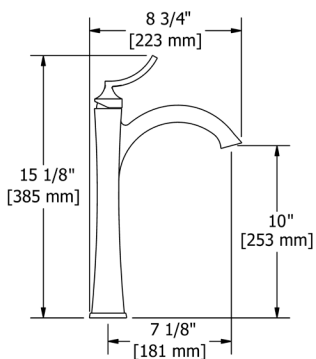

CICLO

CLASSIC

CS

EDGE

EIFFEL

EQUINOX

FRESK

GS

KUBIK

MOMENTI

PALLAGE

PARABOLA

ES01 Eiffel™ Single Handle Lavatory Faucet

Suggested Retail Price

C	PN	BN
563	786	786

- Flow rate options at 60 PSI:
  - 1.5 GPM (WaterSense compliant)
  - For 1.0 GPM, order -10 version

EL01 Eiffel™ Single Handle Tall Lavatory Faucet

Suggested Retail Price

C	PN	BN
767	1,063	1,063

- Flow rate options at 60 PSI:
  - 1.5 GPM (WaterSense compliant)
  - For 1.0 GPM, order -10 version
- Drain assembly sold separately. See Drain tab

EF08 Eiffel™ Widespread Lavatory Faucet

Suggested Retail Price

Handle	C	PN	BN
+	973	1,245	1,245
L	973	1,245	1,245

- Flow rate options at 60 PSI:
  - 1.5 GPM (WaterSense compliant)
  - For 1.0 GPM, order -10 version
- Quick Connect system for easy installation

EF03 Eiffel™ Wall Mount Lavatory Faucet

Suggested Retail Price

Handle	C	PN	BN
+	995	1,232	1,232
L	995	1,232	1,232

- Flow rate options at 60 PSI:
  - 1.5 GPM (WaterSense compliant)
  - For 1.0 GPM, order -10 version
- Drain assembly sold separately. See Drain tab

EF80 Eiffel™ Wall Mount Tub Spout

Suggested Retail Price

C	PN	BN
262	340	340

- 1/2" copper slip fit inlet