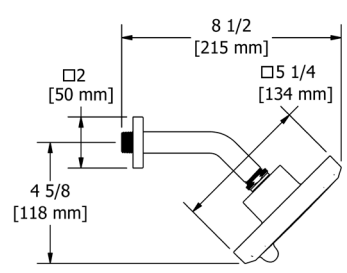

Suggested Retail Price

C
196

384 4" Rain Showerhead With Arm

- 1 function
- Flow rate options at 60 PSI:
 - 2.0 GPM
 - For 1.5 GPM, order -15 version

Suggested Retail Price

C
149

376 2-Function 5" Showerhead With Arm