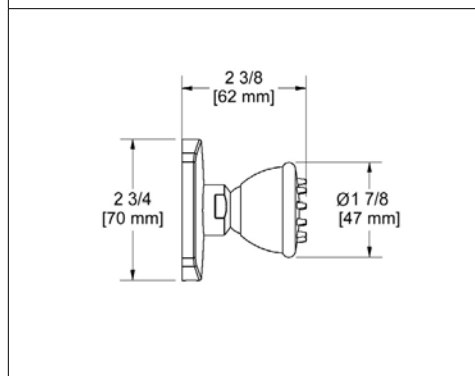

397 Single Function Body Spray

- Swivel directional control
- 1 function
- Flow rate options at 60 PSI:
— 1.6 GPM

Suggested Retail Price

C
134

377 Single Function Body Spray

- Swivel directional control
- 1 function
- Flow rate options at 60 PSI:
— 1.6 GPM