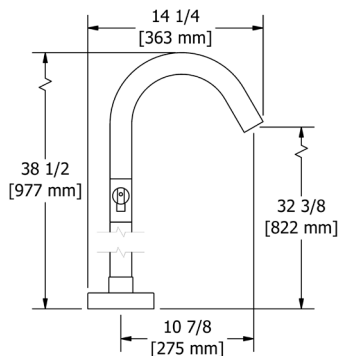

TSY39 Sylla™ Single Hole Floor Mount Tub Filler Trim

- Thermostatic & pressure balance
- 1-jet anti-calcium handshower at 1.8 GPM at 60 PSI
- 6.0 GPM at 60 PSI
- Rough-in valve sold separately:
  - Order RHFS floor mount tub filler rough-in valve: $229
  - Order RHBX floor mount tub filler rough-in valve for concrete floor installation: $460

Suggested Retail Price

C	BN
1,240	1,731