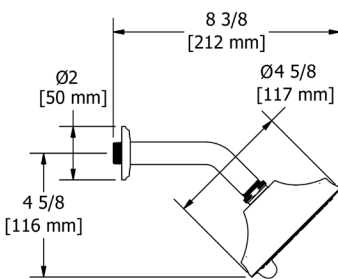

308 3-Function 3" Showerhead With Arm

Suggested Retail Price

C	PN	BN	BK
52	85	85	68

- 3 functions
- Flow rate options at 60 PSI:
  - 2.0 GPM
  - For 1.8 GPM, order -WS version

358 3-Function 4" Showerhead With Arm

Suggested Retail Price

C	PN	BN
69	86	86

- 3 functions
- 1.8 GPM at 60 PSI

346 3-Function 4" Showerhead With Arm

Suggested Retail Price

C	PN	BN
95	113	113

- 3 functions
- Flow rate options at 60 PSI:
  - 2.0 GPM
  - For 1.8 GPM, order -WS version

356 2-Function 5" Showerhead With Arm

Suggested Retail Price

C	PN	BN	BK
196	245	245	280

- 2 functions
- Flow rate options at 60 PSI:
  - 2.0 GPM
  - For 1.8 GPM, order -WS version

366 2-Function 6" Showerhead With Arm

Suggested Retail Price

C	PN	BN	BK
146	184	184	204

- 2 functions
- Flow rate options at 60 PSI:
  - 2.0 GPM
  - For 1.8 GPM, order -WS version