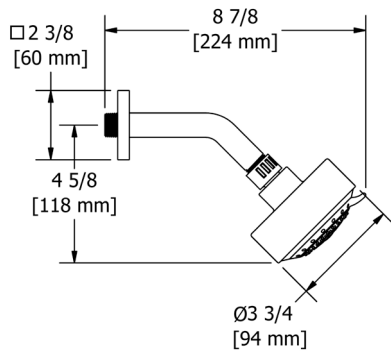

346 3-Function 4" Showerhead With Arm

Suggested Retail Price

C	PN	BN
95	113	113

- 3 functions
- Flow rate options at 60 PSI:
  - 2.0 GPM
  - For 1.8 GPM, order -WS version