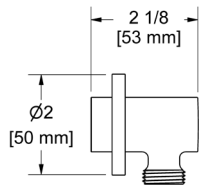

710 Handshower Outlet