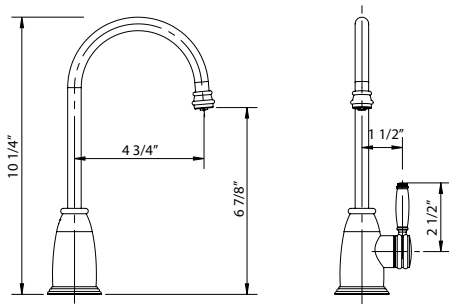

MB7917 Gotham™ Filter Faucet

Suggested Retail Price

Handle	APC
LM	394

- .5 GPM at 45 PSI
- Not suitable for R.O. systems or as a hot water dispenser
- Designed to use with HRK-2000