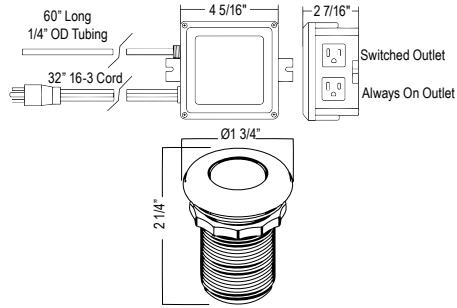

AS450 Air Activated Switch Button With Control Box For Waste Disposal

- Control box with mounting hardware included

Suggested Retail Price

APC	MB
292	304