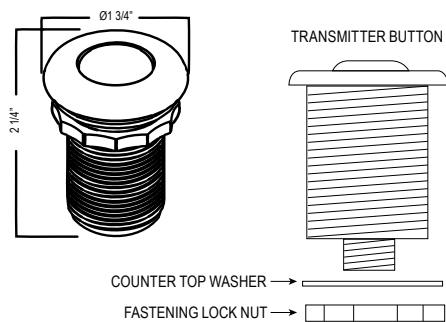

AS425 Air Activated Switch Button Only For Waste Disposal

Suggested Retail Price	
APC	
	97