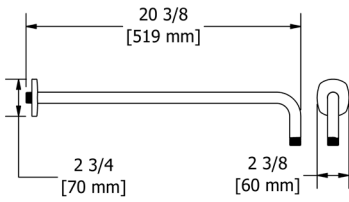

593 20" Wall Mount Shower Arm With Oval Escutcheon