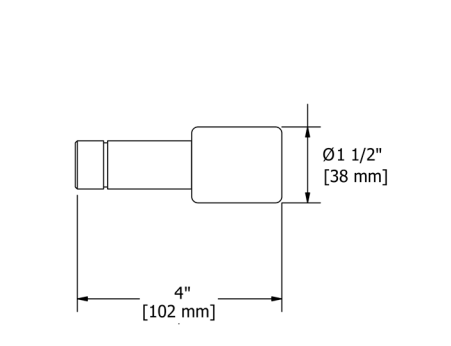

**EXTU33 3 1/2" Union Extensions****Suggested Retail Price**

C	BN
88	103

- 3/4" outlet male; 1/2" inlet female NPT

CICLO

CLASSIC

CS

EDGE

EIFFEL