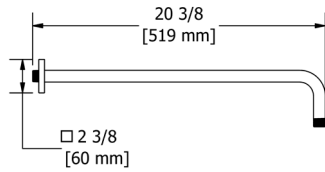

533 20" Wall Mount Shower Arm With Square Escutcheon