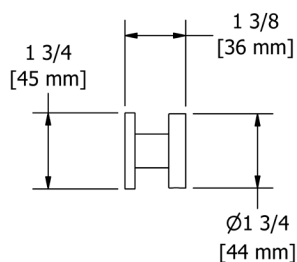

TFR46 (SHARED) Fresk™ 3/4" Therm & Pressure Balance Trim with up to 6 Functions

Suggested Retail Price

C	BN
850	923

- RioWise™ valve technology
- Temperature and volume control
- Up to 6 functions
- Rough-in valve sold separately:
  - Order R46 therm & pressure balancerough-in valve: $362

FR83 (SHARED) Fresk™ 3/4" Therm & Pressure Balance Multi-Function System

Suggested Retail Price

C	BN
1,347	1,542

- Rough-in valve included with trim
- Temperature and volume control
- Up to 6 functions with optional volume controls
- 20 GPM at 60 PSI
- For 6 functions, 2 additional volume controls required

PX0 Paradox™ Robe Hook

Suggested Retail Price

C	BN
64	95

PX3 Paradox™ Toilet Paper Holder

Suggested Retail Price

C	BN
90	150

PX5 Paradox™ 24" Towel Bar

Suggested Retail Price

C	BN
187	275

- Length can be cut down