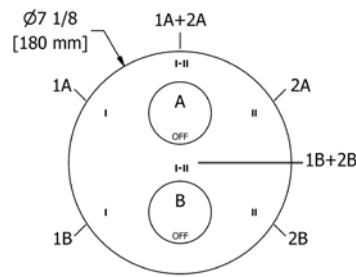

TGS23 (SHARED) OR TGS44 (NO SHARE) GS 1/2" Therm & Pressure Balance Trim with up to 3 Functions

Suggested Retail Price

C	BK
369	480

- RioWise™ valve technology
- Temperature and volume control
- Up to 3 functions
- Rough-in valve sold separately:
  - Order R23 therm & pressure balance rough-in valve: $170

TGS45 (SHARED) OR TGS47 (NO SHARE) GS 1/2" Therm & Pressure Balance Trim with up to 5 Functions

Suggested Retail Price

C	BK
358	466

- RioWise™ valve technology
- Temperature and volume control
- Up to 5 functions
- Rough-in valve sold separately:
  - Order R45 therm & pressure balance rough-in valve: $237

TGS46 (SHARED) GS 3/4" Therm & Pressure Balance Trim with up to 6 Functions

Suggested Retail Price

C
692

- RioWise™ valve technology
- Temperature and volume control
- Up to 6 functions
- Rough-in valve sold separately:
  - Order R46 therm & pressure balance rough-in valve: $362

GS83 (SHARED) GS 3/4" Therm & Pressure Balance Multi-Function System

Suggested Retail Price

C
1,177

- Rough-in valve included with trim
- Temperature and volume control
- Up to 6 functions with optional volume controls
- 20 GPM at 60 PSI
- For 6 functions, 2 additional volume controls required

STO Star Robe Hook

Suggested Retail Price

C	BK
64	114