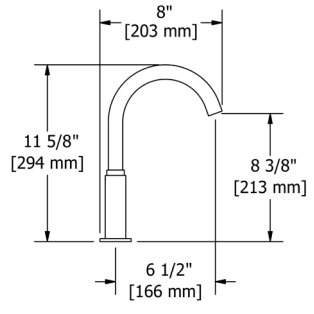

BK, MB

BG

LK101 Ludik™ Pull-Down Kitchen Faucet

Suggested Retail Price

C	SS	BK	BG
858	1,132	1,177	1,177

- Boomerang™ pull-down technology seamlessly integrates sprayer into the spout while returning it quickly and easily to the sprayer's original position
- Dual-spray functionality with ability to toggle between stream and spray settings
- 1.6 GPM at 60 PSI