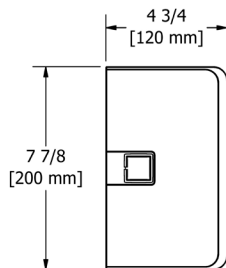

- For square shower bar
- Plastic construction

Suggested Retail Price

C
77