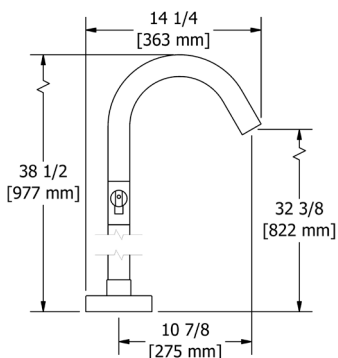

TPA39 Pallace™ Single Hole Floor Mount Tub Filler Trim

Suggested Retail Price

C	PN	BN
1,240	1,731	1,731

- Thermostatic & pressure balance
- 1-jet anti-calcium handshower at 1.8 GPM at 60 PSI
- 6.0 GPM at 60 PSI
- Rough-in valve sold separately:
  - Order RHFS floor mount tub filler rough-in valve: $229
  - Order RHBX floor mount tub filler rough-in valve for concrete floor installation: $460