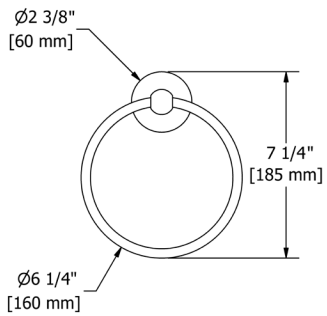

CICLO

CLASSIC

CS

EDGE

EIFFEL

EQUINOX

FRESK

GS

KUBIK

MOMENTI

PALLACE

PARABOLA

HU7 Hudson™ Towel Ring

Suggested Retail Price

C	PN	BN
92	121	121