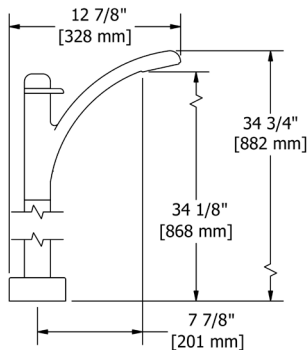

TSA37 Salomé™ Single Hole Floor Mount Tub Filler Trim

Suggested Retail Price

C	PN
2,221	3,078

- 1-jet anti-calcium handshower at 1.8 GPM at 60 PSI
- 10.8 GPM at 60 PSI
- Rough-in valve sold separately:
  - Order RHFS floor mount tub filler rough-in valve: $229
  - Order RHBX floor mount tub filler rough-in valve for concrete floor installation: $460