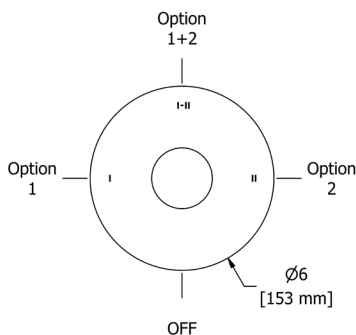

TPXTM23 (SHARED) OR TPXTM44 (NO SHARE) Paradox™ 1/2" Therm & Pressure Balance Trim with up to 3 Functions

Suggested Retail Price

C	BK	BG
394	618	618

- RioWise™ valve technology
- Temperature and volume control
- Up to 3 functions
- Rough-in valve sold separately:
  - Order R23 therm & pressure balance rough-in valve: $170