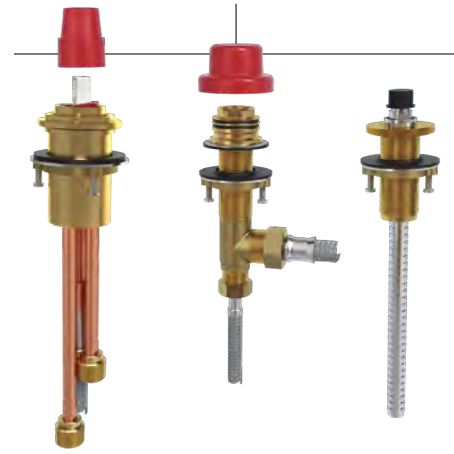

RH66
(Parabola only)