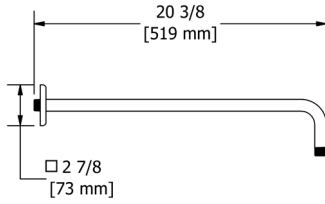

523 20" Wall Mount Shower Arm With Square Escutcheon