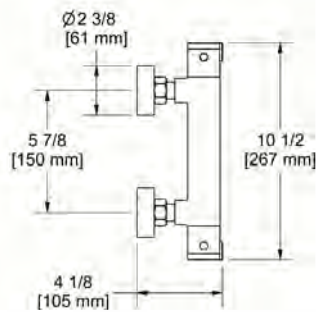

CSTM77 1/2" Thermostatic External Bar

- 7.8 GPM at 60 PSI
- 3/4" female NPT inlet

Suggested Retail Price

C
269