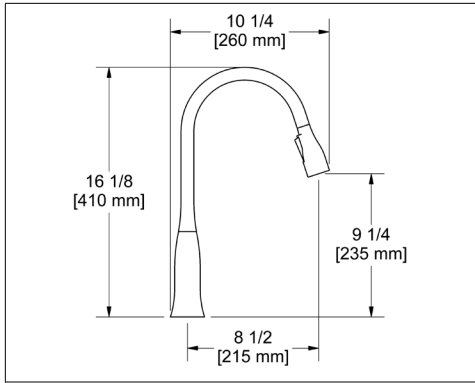

AL3220AF1
ROHL® Price Book

ED101 Edge Pull-Down Kitchen Faucet

Suggested Retail Price	
C	SS
661	905

- Dual-spray functionality with ability to toggle between stream and spray settings
- Flow rate options at 60 PSI:
  - 2.2 GPM
  - For 1.5 GPM, order -15 version