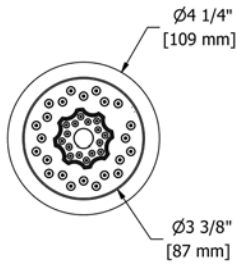

- Swivel directional control
- 2 functions
- Flow rate options at 60 PSI: — 1.6 GPM

Suggested Retail Price

C
121

399 Single Function Body Spray