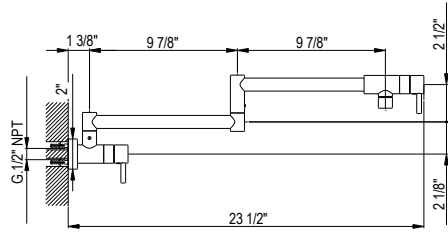

- Dual quarter turn lever handle shut-offs, one at the wall and one at the outlet
- Eliminates need to reach over hot burners
- 1.8 GPM

Suggested Retail Price

Handle	APC	MB
L	1,440	2,016

SD8 Soap Dispenser