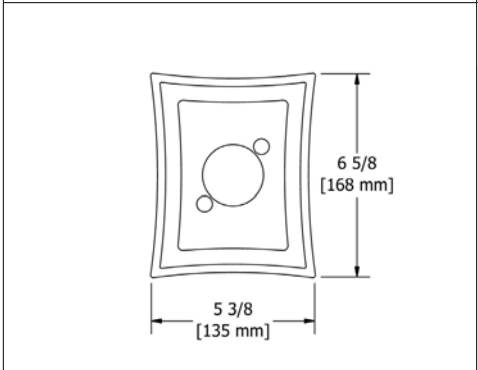

TEF51 Eiffel™ 1/2" Pressure Balance Trim