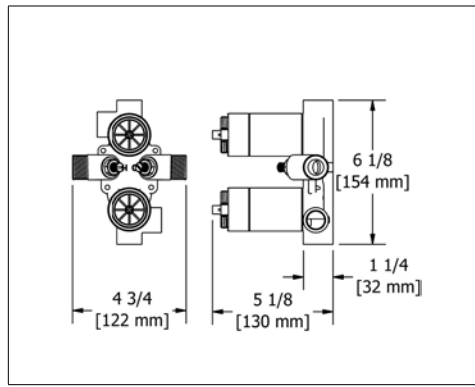

3/4" RIOWISE™ THERM & PRESSURE BALANCE ROUGH-IN VALVE

3/4" THERM & PRESSURE BALANCE - UP TO 6 FUNCTIONS

R46 Not CEC Compliant

- 10 GPM at 60 PSI
- 2 temperature and volume controls with diverters
- RioWise™ technology
- Recommended inlet connection: 3/4" NPT
- Must add valve trim TXX46