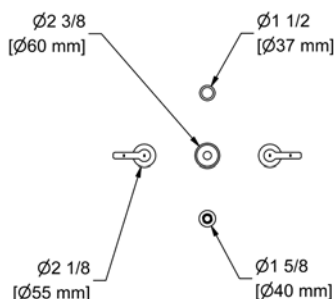

MMRD09 Momenti™ Two Handle Deck Mount Bidet

Suggested Retail Price

Handle	C	PN	BN	BK	BG	CBK	PNBK	BNBK	BGBK
+	1,235	1,297	1,297	1,451	1,451	1,235	1,297	1,297	1,451
J	1,235	1,297	1,297	1,451	1,397	1,235	1,297	1,297	1,451
L	1,235	1,297	1,297	1,451	1,451	1,235	1,297	1,297	1,451
X	1,235	1,297	1,297	1,451	1,451	1,235	1,297	1,297	1,451