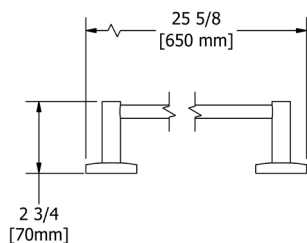

VY0 Venty™ Robe Hook

Suggested Retail Price
C
64

VY3 Venty™ Toilet Paper Holder

Suggested Retail Price
C
90

VY5 Venty™ 24" Towel Bar

• Length can be cut down

Suggested Retail Price
C
169

VY6 Venty™ Double 24" Towel Bar