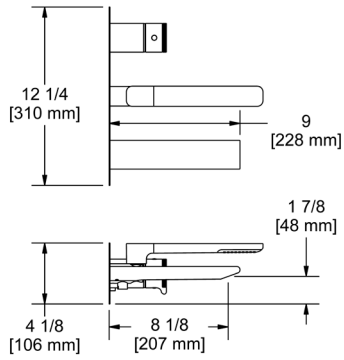

C

BN

FR21 Fresk™ Wall Mount Tub Filler

Suggested Retail Price

C	BN
928	1,160

- Thermostatic & pressure balance
- 1-jet anti-calcium handshower at 1.8 GPM at 60 PSI
- 5.4 GPM at 60 PSI
- 1/2" female NPT inlet