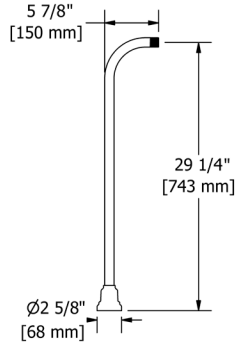

CICLO

CLASSIC

CS

EDGE

EIFFEL

EQUINOX

FRESK

GS

KUBIK

MOMENTI

PALLAGE

PARABOLA

TU33 30" Floor Mount Riser Pair

- 3/4" outlet male; 1/2" inlet female NPT
- Rough-in valve and trim included

Suggested Retail Price

C	PN	BN
628	905	905