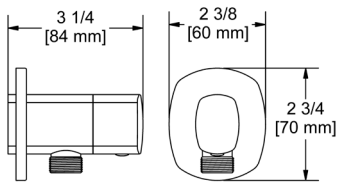

799 Handshower Outlet With Shutoff Valve

Suggested Retail Price	
C	184

777 Handshower Outlet With Shutoff Valve

Suggested Retail Price	
C	144
PN	210

770 Handshower Outlet With Shutoff Valve

Suggested Retail Price		
C	PN	BN
158	210	210

760 Handshower Outlet With Shutoff Valve

Suggested Retail Price	
C	BN
137	203

744 Handshower Outlet With Shutoff Valve

Suggested Retail Price	
C	BN
129	196