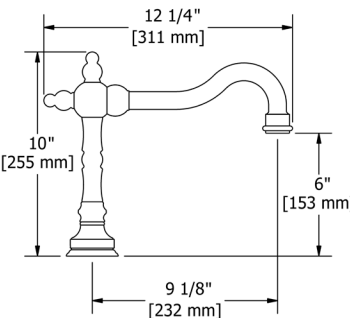

RT01 Retro™ Two Handle Lavatory Faucet

Suggested Retail Price

Handle	C	BN
+	563	759
X	563	759

- Flow rate options at 60 PSI:
  - 1.5 GPM
  - For 1.0 GPM, order -10 version

RT08 Retro™ Widespread Lavatory Faucet

Suggested Retail Price

Handle	C	PN	BN
+	809	1,042	1,042
L	809	1,042	1,042
X	809	1,042	1,042

- Flow rate options at 60 PSI:
  - 1.5 GPM (WaterSense compliant)
  - For 1.0 GPM, order -10 version
- Quick Connect system for easy installation

RT03 Retro™ Wall Mount Lavatory Faucet

Suggested Retail Price

Handle	C	PN	BN
+	815	979	979
L	815	979	979
X	815	979	979

- Flow rate options at 60 PSI:
  - 1.5 GPM (WaterSense compliant)
  - For 1.0 GPM, order -10 version
- Drain assembly sold separately. See Drain tab

ED80 Edge Wall Mount Tub Spout

Suggested Retail Price

C	PN	BN
169	231	231

- 1/2" copper slip fit inlet

RT12 Retro™ 4-Hole Deck Mount Tub Filler

Suggested Retail Price

Handle	C	PN	BN
+	1,054	1,347	1,347
L	1,054	1,347	1,347
X	1,054	1,347	1,347

- 1-jet anti-calcium handshower at 1.8 GPM at 60 PSI
- 11 GPM at 60 PSI
- 1/2" male NPT inlet