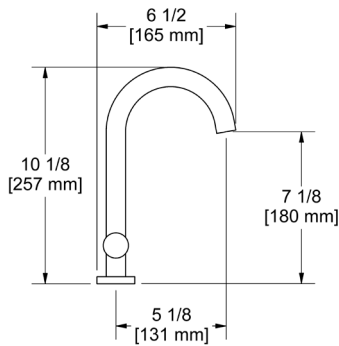

AZ701 Azure™ Filter Kitchen Faucet

Suggested Retail Price

C	SS	BK	BG
316	410	440	440

- May be used with HRK-2000 inline filter system
- Not suitable for reverse osmosis systems or instant hot systems
- 1.2 GPM at 60 PSI

HRF-1000 Arolla™ Replacement Filter Cartridge

Suggested Retail Price

$
102

- Replacement cartridge for HRK-2000 filter system
- Recommend changing filter every 6 months or 1,000 gallons