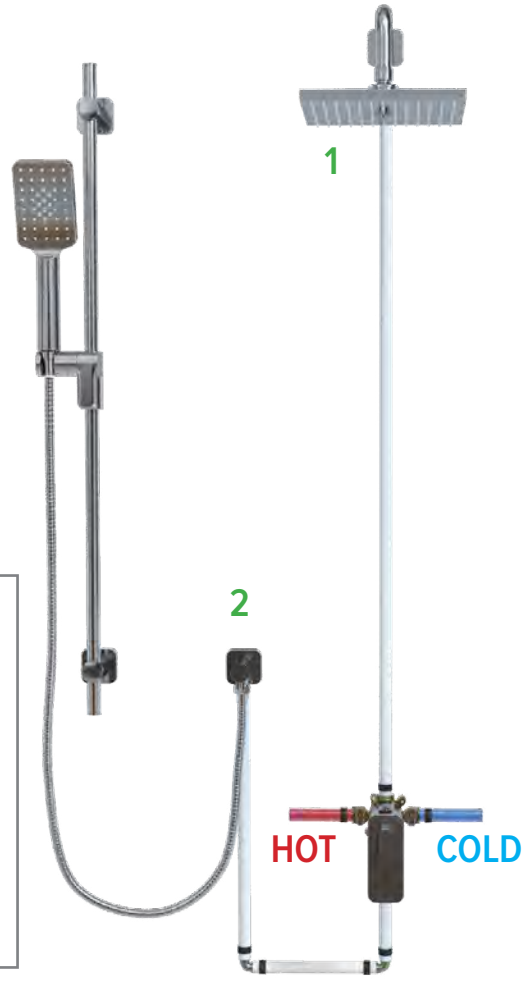

RIOWISE™ THERM & PRESSURE BALANCE ROUGH-IN VALVE

1/2" THERM & PRESSURE BALANCE - 3 FUNCTIONS

R23

- 6.3 GPM at 60 PSI
- Temperature and volume control with diverter
- RioWise™ technology
- Recommended inlet connections: 1/2" NPT, PEX (SPEX), Expansion Pex (EX)
- Must add valve trim TXX23 for shared 3 functions
- Must add valve trim TXX44 for non-shared 2 functions

R23 1/2" Therm & Pressure Balance Rough-in Valve with up to 3 Functions