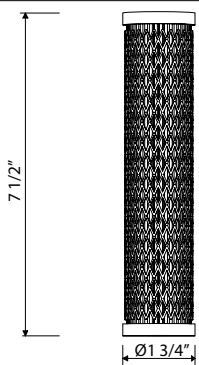

U.PRF1 Hot Water Replacement Filter Cartridge

Suggested Retail Price

Handle	APC
LM	$ 119

- Designed for use with U.1106 hot water filtration system
- Recommended 6 month replacement