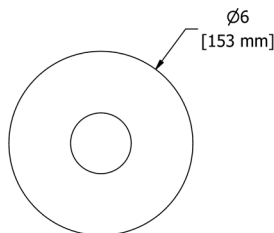

C

BK

GS29 GS 2-Hole Deck Mount Tub Filler

Suggested Retail Price

C	BK
770	1,001

- 1-jet anti-calcium handshower at 1.8 GPM at 60 PSI
- 6 GPM at 60 PSI
- 1/2" male NPT inlet

TGS16 GS 3-Hole Deck Mount Tub Filler Trim

Suggested Retail Price

C	BK
518	674

- 1-jet anti-calcium handshower at 1.8 GPM at 60 PSI
- 6.0 GPM at 60 PSI
- Rough-in valve sold separately:
  - Order RHTB deck mount tub filler rough-in valve: $216

GS21 GS Wall Mount Tub Filler

Suggested Retail Price

C	BK
1,040	1,352

- Thermostatic & pressure balance
- 1-jet anti-calcium handshower at 1.8 GPM at 60 PSI
- 5.4 GPM at 60 PSI
- 1/2" female NPT inlet

TGS39 GS Single Hole Floor Mount Tub Filler Trim

Suggested Retail Price

C	BK
1,057	1,374

- Thermostatic & pressure balance
- 1-jet anti-calcium handshower at 1.8 GPM at 60 PSI
- 6.0 GPM at 60 PSI
- Rough-in valve sold separately:
  - Order RHFS floor mount tub filler rough-in valve: $229
  - Order RHBX floor mount tub filler rough-in valve for concrete floor installation: $460

TGS51 GS 1/2" Pressure Balance Trim

Suggested Retail Price

C	BK
213	277

- Temperature and volume control
- 1 function
- Rough-in valve sold separately:
  - Order R51 pressure balance rough-in valve: $137