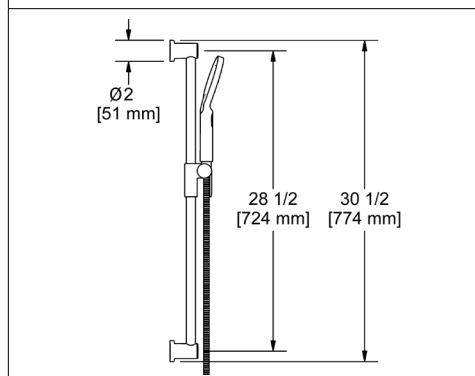

4854 30" Shower Bar

• Easy-Glide adjustable slider

Suggested Retail Price	
C	\$
127	148

4862 36" Shower Bar

• Easy-Glide adjustable slider

Suggested Retail Price		
C	PN	BN
168	234	234

4664 Handshower Set With 31" Slide Bar and 2-Function Handshower