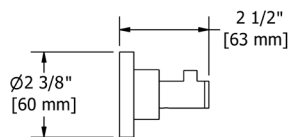

- 4.5 GPM at 60 PSI
- 3/4" female NPT inlet

**EXT77 Horizontal Extensions Kit**

Suggested Retail Price
C
 69

- 3/4" outlet male; 1/2" inlet female NPT

**STO Star Robe Hook**

Suggested Retail Price
C **BN**
 64 106