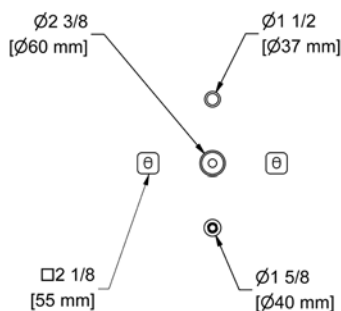

C

PN

SA12 Salomé™ 4-Hole Deck Mount Tub Filler

Suggested Retail Price

C	PN
1,441	1,835

- 1-jet anti-calcium handshower at 1.8 GPM at 60 PSI
- 11 GPM at 60 PSI
- 1/2" male NPT inlet

SA17 Salomé™ 3-Hole Deck Mount Tub Filler

Suggested Retail Price

C	PN
1,572	1,965

- 1-jet anti-calcium handshower at 1.8 GPM at 60 PSI
- 10 GPM at 60 PSI
- 1/2" male NPT inlet

SA07 Salomé™ Wall Mount Tub Filler

Suggested Retail Price

C	PN
1,835	2,490

- Thermostatic & pressure balance
- 1-jet anti-calcium handshower at 1.8 GPM at 60 PSI
- 11 GPM at 60 PSI
- 1/2" female NPT inlet

TSA37 Salomé™ Single Hole Floor Mount Tub Filler Trim

Suggested Retail Price

C	PN
2,221	3,078

- 1-jet anti-calcium handshower at 1.8 GPM at 60 PSI
- 10.8 GPM at 60 PSI
- Rough-in valve sold separately:
  - Order RHFS floor mount tub filler rough-in valve: $229
  - Order RHBX floor mount tub filler rough-in valve for concrete floor installation: $460

SA09 Salomé™ Two Handle Deck Mount Bidet

Suggested Retail Price

C	PN
1,201	1,682