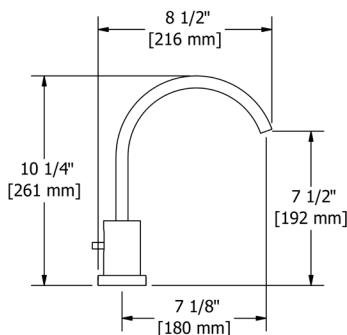

PFTQ12T Profile® 4-Hole Deck Mount Tub Filler

- 1-jet anti-calcium handshower at 1.8 GPM at 60 PSI
- 11 GPM at 60 PSI
- 1/2" male NPT inlet

Suggested Retail Price
C
819