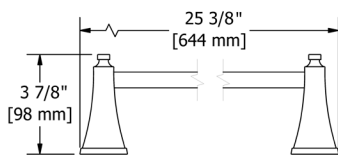

CICLO

CLASSIC

CS

EDGE

EIFFEL

EQUINOX

FRESK

GS

KUBIK

MOMENTI

PALLAGE

PARABOLA

TEF46 (SHARED) Eiffel™ 3/4" Therm & Pressure Balance Trim with up to 6 Functions

Suggested Retail Price

C	PN	BN
864	1,047	1,047

- RioWise™ valve technology
- Temperature and volume control
- Up to 6 functions
- Rough-in valve sold separately:
  - Order R46 therm & pressure balancerough -in valve: $362

EF83 (SHARED) Eiffel™ 3/4" Therm & Pressure Balance Multi-Function System

Suggested Retail Price

C	PN	BN
1,384	1,593	1,593

- Rough-in valve included with trim
- Temperature and volume control
- Up to 6 functions with optional volume controls
- 20 GPM at 60 PSI
- For 6 functions, 2 additional volume controls required

EFO Eiffel™ Robe Hook

Suggested Retail Price

C	PN	BN
75	109	109

EF3 Eiffel™ Toilet Paper Holder

Suggested Retail Price

C	PN	BN
119	175	175

EF5 Eiffel™ 24" Towel Bar

Suggested Retail Price

C	PN	BN
166	236	236

- Length can be cut down