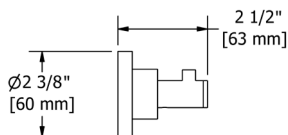

KUBIK

MOMENTI

PALLACE

PARABOLA

ST0 Star Robe Hook

Suggested Retail Price

C	PN	BN
64	106	106

ST3 Star Toilet Paper Holder