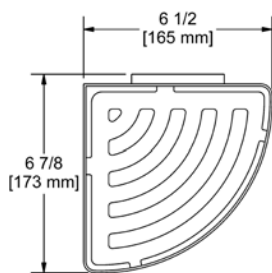

- Adaptors for 15/64", 5/16", or 25/64" glass
- Removable interior
- Polished stainless steel
- 2 integrated hooks

Suggested Retail Price

CBK	CW
485	485

282 Corner Basket

- Removable
- Hidden anchors
- Polished stainless steel