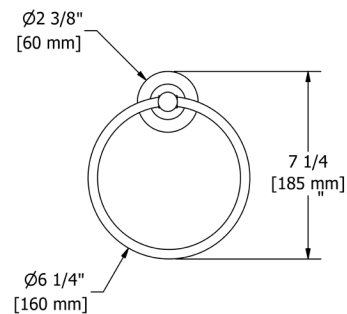

ST7 Star Towel Ring

Suggested Retail Price

C	PN	BN
89	124	124