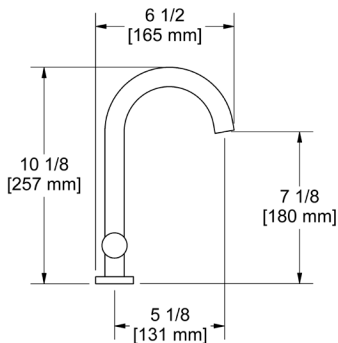

AZ701 Azure™ Filter Kitchen Faucet

Suggested Retail Price

C	SS	BK	BG
316	410	440	440

- May be used with HRK-2000 inline filter system
- Not suitable for reverse osmosis systems or instant hot systems
- 1.2 GPM at 60 PSI

HRF-1000 Arolla™ Replacement Filter Cartridge

Suggested Retail Price

$
102

- Replacement cartridge for HRK-2000 filter system
- Recommend changing filter every 6 months or 1,000 gallons