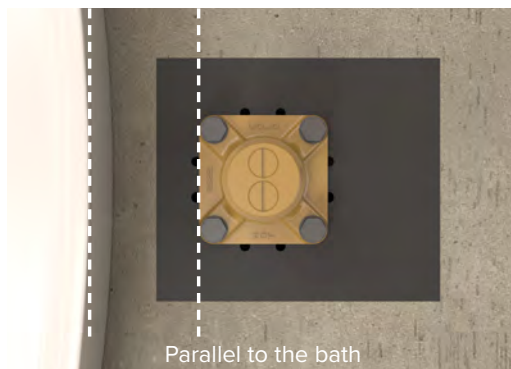

QUICK GUIDE