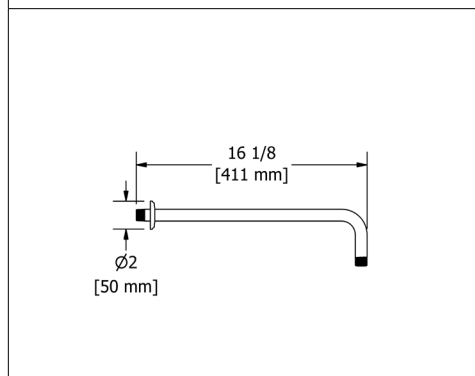

554 16" Wall Mount Shower Arm With Round Escutcheon

Suggested Retail Price

C	PN	BN	BK	BG
115	156	156	165	165

3D rendering of the shower arm 554, showing its straight design and the round escutcheon.