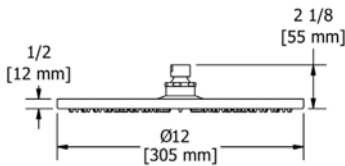

472 12" Rain Showerhead