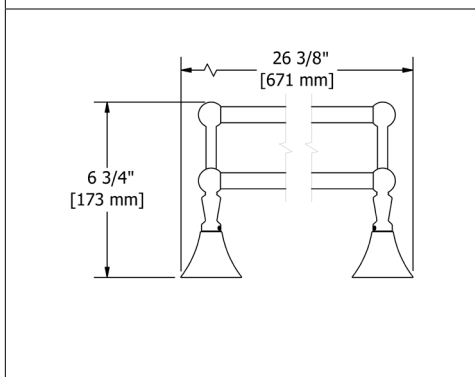

HU5 Hudson™ 24" Towel Bar

- Length can be cut down

Suggested Retail Price

C	PN	BN
170	231	231

HU6 Hudson™ Double 24" Towel Bar

Suggested Retail Price

C	PN	BN
264	348	348

CICLO