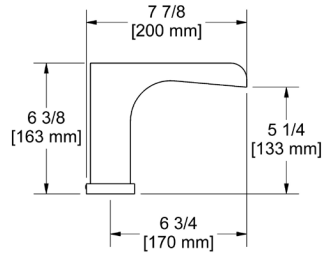

TZOOP16 Zendo™ 3-Hole Deck Mount Tub Filler Trim with Trough

Suggested Retail Price	
C	BN
1,064	1,499

- 1-jet anti-calcium handshower at 1.8 GPM at 60 PSI
- 6.0 GPM at 60 PSI
- Rough-in valve sold separately:
  - Order RHTB deck mount tub filler rough-in valve: $216