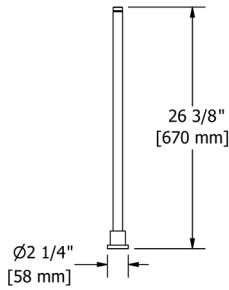

TU26 26" Floor Mount Riser Pair

- 3/4" outlet male; 1/2" inlet female NPT

Suggested Retail Price		
C	PN	BN
545	770	770