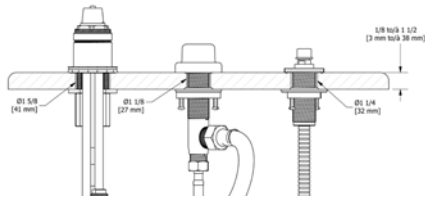

RHTB Deck Mount Tub Filler Rough-in Valve

- Available inlet connections: 1/2" NPT, PEX (SPEX), Expansion Pex (EX)

Suggested Retail Price	
Connection	$
(NPT)	216
EX	216
SPEX	216

RH66 Deck Mount Tub Filler Rough-in Valve