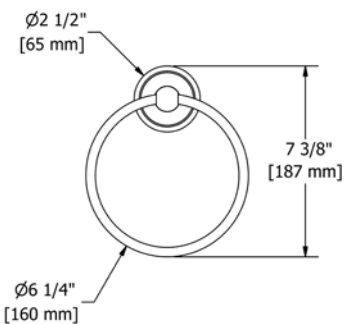

RT7 Retro™ Towel Ring

Suggested Retail Price

C	PN	BN
134	202	202