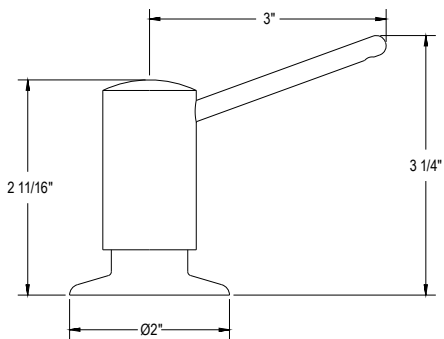

LS450 Lux™ II Soap Dispenser