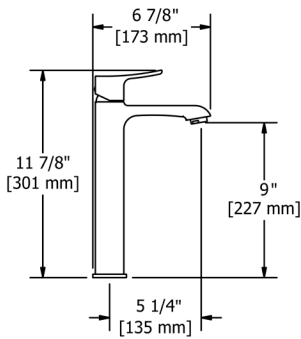

ZS01 Zendo™ Single Handle Lavatory Faucet

- Flow rate options at 60 PSI:
  - 1.5 GPM (WaterSense compliant)
  - For 1.0 GPM, order -10 version

Suggested Retail Price	
C	BN
398	550

ZSOP01 Zendo™ Single Handle Lavatory Faucet with Trough

- Flow rate options at 60 PSI:
  - 1.5 GPM (WaterSense compliant)
  - For 1.0 GPM, order -10 version

Suggested Retail Price	
C	BN
528	655

ZL01 Zendo™ Single Handle Tall Lavatory Faucet

- Flow rate options at 60 PSI:
  - 1.5 GPM (WaterSense compliant)
  - For 1.0 GPM, order -10 version
- Drain assembly sold separately. See Drain tab

Suggested Retail Price	
C	BN
513	722

ZLOP01 Zendo™ Single Handle Tall Lavatory Faucet with Trough

- Flow rate options at 60 PSI:
  - 1.5 GPM (WaterSense compliant)
  - For 1.0 GPM, order -10 version
- Drain assembly sold separately. See Drain tab

Suggested Retail Price	
C	BN
661	796

Z008 Zendo™ Widespread Lavatory Faucet

- Flow rate options at 60 PSI:
  - 1.5 GPM
  - For 1.0 GPM, order -10 version
- Quick Connect system for easy installation

Suggested Retail Price	
C	BN
637	792