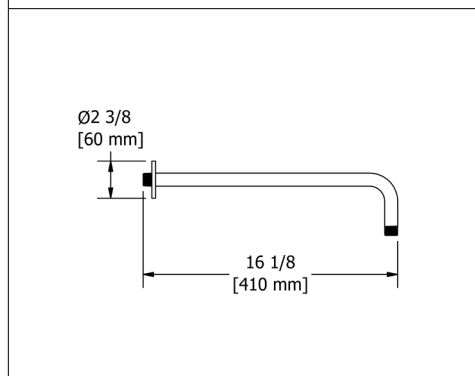

560 16" Wall Mount Shower Arm With Square Escutcheon

Suggested Retail Price

C	PN	BN	BG
100	150	150	162