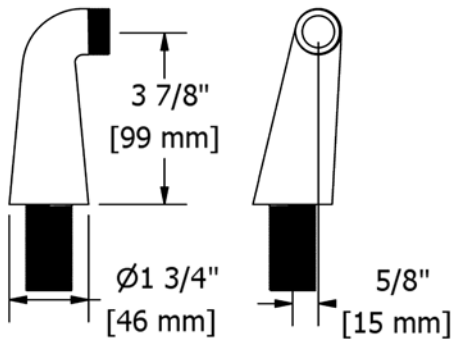

TU99 4" Deck Mount Riser Pair

Suggested Retail Price

C	PN	BN
153	221	221

- 3/4" outlet male; 1/2" inlet female NPT

TU02 2" Wall Mount Riser Pair

Suggested Retail Price

C	BN
103	153

- 3/4" outlet male; 1/2" inlet female NPT