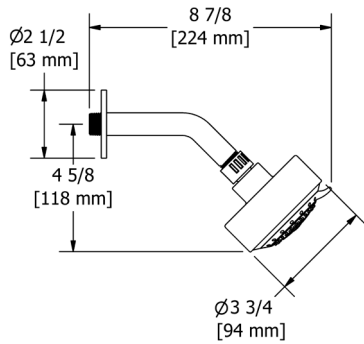

308 3-Function 3" Showerhead With Arm

Suggested Retail Price

C	PN	BN	BK
52	85	85	68

- 3 functions
- Flow rate options at 60 PSI:
  - 2.0 GPM
  - For 1.8 GPM, order -WS version

358 3-Function 4" Showerhead With Arm

Suggested Retail Price

C	PN	BN
69	86	86

- 3 functions
- 1.8 GPM at 60 PSI

346 3-Function 4" Showerhead With Arm

Suggested Retail Price

C	PN	BN
95	113	113

- 3 functions
- Flow rate options at 60 PSI:
  - 2.0 GPM
  - For 1.8 GPM, order -WS version

356 2-Function 5" Showerhead With Arm

Suggested Retail Price

C	PN	BN	BK
196	245	245	280

- 2 functions
- Flow rate options at 60 PSI:
  - 2.0 GPM
  - For 1.8 GPM, order -WS version

366 2-Function 6" Showerhead With Arm

Suggested Retail Price

C	PN	BN	BK
146	184	184	204

- 2 functions
- Flow rate options at 60 PSI:
  - 2.0 GPM
  - For 1.8 GPM, order -WS version