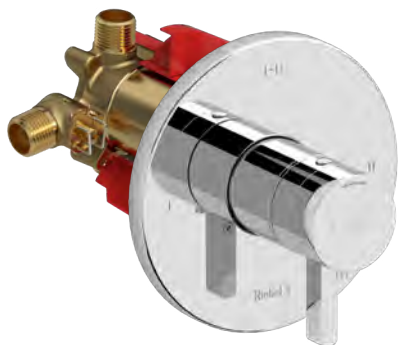

RIOWISE™ THERM & PRESSURE BALANCE ROUGH-IN VALVE

1/2" THERM & PRESSURE BALANCE - 3 FUNCTIONS

R23

- 6.3 GPM at 60 PSI
- Temperature and volume control with diverter
- RioWise™ technology
- Recommended inlet connections: 1/2" NPT, PEX (SPEX), Expansion Pex (EX)
- Must add valve trim TXX23 for shared 3 functions
- Must add valve trim TXX44 for non-shared 2 functions

R23 1/2" Therm & Pressure Balance Rough-in Valve with up to 3 Functions