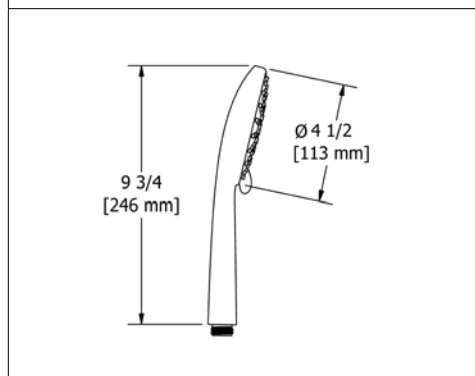

4363 3-Function 5" Handshower

Suggested Retail Price

C	BK
107	139

- 3 functions
- Flow rate options at 60 PSI:
  - 2.0 GPM
  - For 1.8 GPM, order -WS version