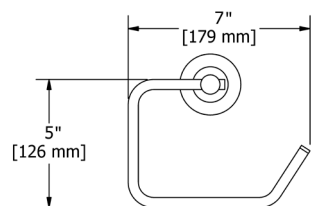

ST0 Star Robe Hook

Suggested Retail Price

C	PN	BN	BK	BG
64	106	106	114	114

ST3 Star Toilet Paper Holder

Suggested Retail Price

C	PN	BN	BK	BG
106	144	144	158	158

ST5 Star 24" Towel Bar

• Length can be cut down