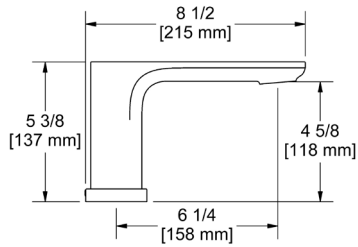

TEQ16 Equinox™ 3-Hole Deck Mount Tub Filler Trim

- 1-jet anti-calcium handshower at 1.8 GPM at 60 PSI
- 6.0 GPM at 60 PSI
- Rough-in valve sold separately:
  - Order RHTB deck mount tub filler rough-in valve: $216

Suggested Retail Price		
C	BN	BK
593	840	893