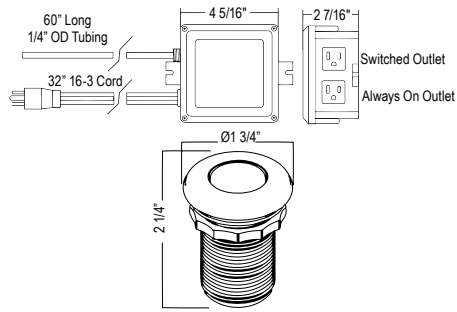

AS450 Air Activated Switch Button With Control Box For Waste Disposal

Suggested Retail Price

APC

292