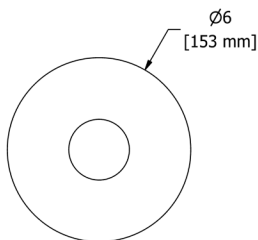

CICLO

CLASSIC

CS

EDGE

EIFFEL

EQUINOX

FRESK

GS

KUBIK

MOMENTI

PALLAGE

PARABOLA

ED09 Edge Two Handle Deck Mount Bidet

Suggested Retail Price

Handle	C	PN	BN
+	857	1,040	1,040
L	857	1,040	1,040

TEDTM51 Edge 1/2" Pressure Balance Trim

Suggested Retail Price

C	PN	BN
213	311	311

- Temperature and volume control
- 1 function
- Rough-in valve sold separately:
  — Order R51 pressure balance rough-in valve: $137

TEDTM23 (SHARED) OR TEDTM44 (NO SHARE) Edge 1/2" Therm & Pressure Balance Trim with up to 3 Functions

Suggested Retail Price

Handle	C	PN	BN
+	394	491	490
L	394	491	491

- RioWise™ valve technology
- Temperature and volume control
- Up to 3 functions
- Rough-in valve sold separately:
  — Order R23 therm & pressure balance rough-in valve: $170

TEDTM45 (SHARED) OR TEDTM47 (NO SHARE) Edge 1/2" Therm & Pressure Balance Trim with up to 5 Functions

Suggested Retail Price

Handle	C	PN	BN
+	376	486	486
L	376	486	486

- RioWise™ valve technology
- Temperature and volume control
- Up to 5 functions
- Rough-in valve sold separately:
  — Order R45 therm & pressure balance rough-in valve: $237

TEDTM46 (SHARED) Edge 3/4" Therm & Pressure Balance Trim with up to 6 Functions

Suggested Retail Price

Handle	C	PN	BN
+	740	904	904
L	740	903	903

- RioWise™ valve technology
- Temperature and volume control
- Up to 6 functions
- Rough-in valve sold separately:
  — Order R46 therm & pressure balancerough -in valve: $362