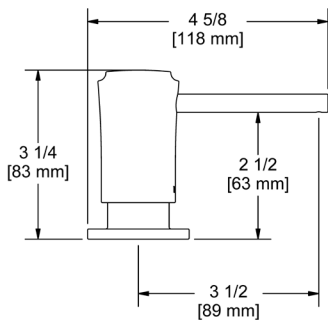

C, APC

SS

BK, MB

BG

U.1106 Hot Water Inline Filter System

- Includes cartridge and connection hoses
- Filter faucet not included
- Recommend changing filter every 6 months or 1,000 gallons
- For replacement cartridge, order U.PRF1 for hot water replacement filter cartridge every 6 months: $119

Suggested Retail Price	
$	
	344

U.1998 High Performance Hot Water Tank

- 3-Year limited warranty
- Not compatible with ISE type dispensers

Suggested Retail Price	
$	
	861

A1451 Wall Mount Swing Arm Pot Filler

- 1.5 GPM

Suggested Retail Price	
Handle	APC
LM	1,103
XM	1,103

SD9 Soap Dispenser

- Brass construction
- 13.5 fluid ounce bottle capacity
- Top fill

Suggested Retail Price			
C	SS	BK	BG
186	197	257	257

SD8 Soap Dispenser

- Brass construction
- 13.5 fluid ounce bottle capacity
- Top fill

Suggested Retail Price			
C	SS	BK	BG
174	186	257	257