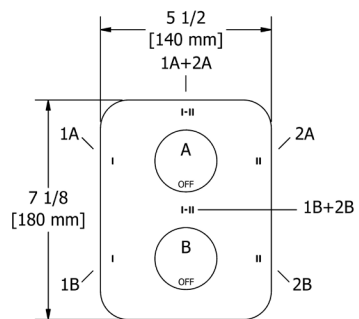

TSA46 (SHARED) Salomé™ 3/4" Therm & Pressure Balance Trim with up to 6 Functions

Suggested Retail Price

C	PN
864	1,046

- RioWise™ valve technology
- Temperature and volume control
- Up to 6 functions
- Rough-in valve sold separately:
  - Order R46 therm & pressure balancerough-in valve: $362