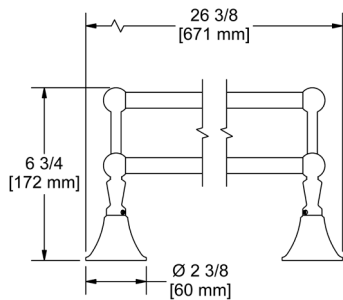

C	PN	BN	BK	BG
158	204	204	250	250

MM5 Momenti™ 24" Towel Bar

• Length can be cut down

Suggested Retail Price

C	PN	BN	BK	BG
194	263	263	309	309

MM6 Momenti™ Double 24" Towel Bar

Suggested Retail Price

C	PN	BN	BK	BG
299	393	393	474	474