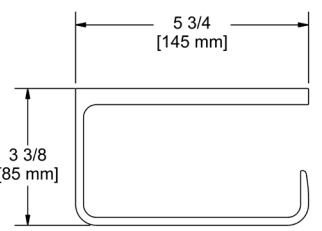

Suggested Retail Price

C	BK	BG
798	1,134	1,134

C10 Ciclo™ Robe Hook

Suggested Retail Price

C	BC	BK	BG
46	68	68	68

C13 Ciclo™ Toilet Paper Holder

Suggested Retail Price

C	BC	BK	BG
116	150	150	150