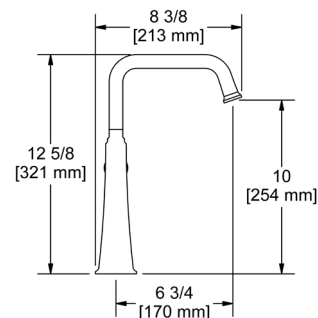

CICLO

CLASSIC

CS

EDGE

EIFFEL

EQUINOX

FRESK

GS

KUBIK

MOMENTI

PALLAGE

PARABOLA

MMRDS01 Momenti™ Single Handle Lavatory Faucet with C-Spout

Suggested Retail Price

Handle	C	PN	BN	BK	BG	CBK	PNBK	BNBK	BGBK
+	672	876	876	942	942	672	876	876	942
J	672	876	876	942	942	672	876	876	942
L	672	876	876	942	942	672	876	876	942
X	672	876	876	942	942	672	876	876	942

- Flow rate options at 60 PSI:
  - 1.5 GPM (WaterSense compliant)
  - For 1.0 GPM, order -10 version

MMSQS01 Momenti™ Single Handle Lavatory Faucet with U-Spout

Suggested Retail Price

Handle	C	PN	BN	BK	BG	CBK	PNBK	BNBK	BGBK
+	672	876	876	942	942	672	876	876	942
J	672	876	876	942	942	672	876	876	942
L	672	876	876	942	942	672	876	876	942
X	672	876	876	942	942	672	876	876	942

- Flow rate options at 60 PSI:
  - 1.5 GPM (WaterSense compliant)
  - For 1.0 GPM, order -10 version

MMRDL01 Momenti™ Single Handle Tall Lavatory Faucet with C-Spout

Suggested Retail Price

Handle	C	PN	BN	BK	BG	CBK	PNBK	BNBK	BGBK
+	809	1,049	1,049	1,131	1,131	809	1,049	1,049	1,131
J	809	1,049	1,049	1,131	1,131	809	1,049	1,049	1,131
L	809	1,049	1,049	1,131	1,131	809	1,049	1,049	1,131
X	809	1,049	1,049	1,131	1,131	809	1,049	1,049	1,131

- Flow rate options at 60 PSI:
  - 1.5 GPM (WaterSense compliant)
  - For 1.0 GPM, order -10 version
- Drain assembly sold separately. See Drain tab

MMSQL01 Momenti™ Single Handle Tall Lavatory Faucet with U-Spout

Suggested Retail Price

Handle	C	PN	BN	BK	BG	CBK	PNBK	BNBK	BGBK
+	809	1,049	1,049	1,131	1,131	809	1,049	1,049	1,131
J	809	1,049	1,049	1,131	1,131	809	1,049	1,049	1,131
L	809	1,049	1,049	1,131	1,131	809	1,049	1,049	1,131
X	809	1,049	1,049	1,131	1,131	809	1,049	1,049	1,131

- Flow rate options at 60 PSI:
  - 1.5 GPM (WaterSense compliant)
  - For 1.0 GPM, order -10 version
- Drain assembly sold separately. See Drain tab

MMRD08 Momenti™ Widespread Lavatory Faucet with C-Spout