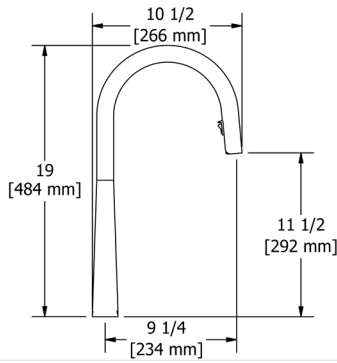

C, APC

SS

BK, MB

BG

SC101 Solstice™ Pull-Down Kitchen Faucet

Suggested Retail Price

C	SS	BK	BG
794	1,044	1,068	1,068

- Boomerang™ pull-down technology seamlessly integrates sprayer into the spout while returning it quickly and easily to the sprayer's original position
- Dual-spray functionality with ability to toggle between stream and spray settings
- 1.6 GPM at 60 PSI