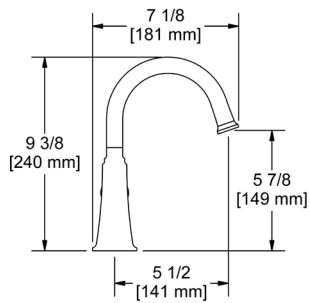

CICLO

CLASSIC

CS

EDGE

EIFFEL

EQUINOX

FRESK

GS

KUBIK

MOMENTI

PALLAGE

PARABOLA