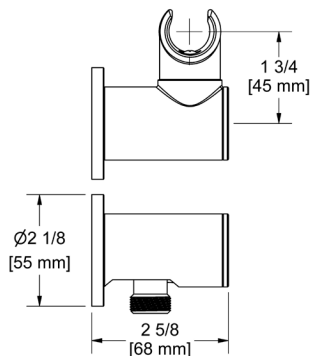

4950 Handshower Outlet With Holder