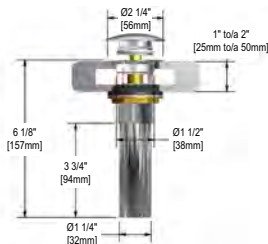

DB160 Push Drain With Overflow

Suggested Retail Price

C	PN	BN	BC	BK	BG
48	71	71	101	85	101

- 1 1/4" tail piece