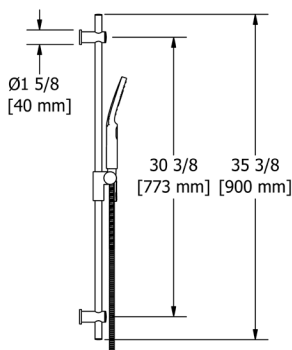

4815 Handshower Set With 36" Slide Bar and 2-Function Handshower

Suggested Retail Price

C
274

- 4365 2-function handshower
- Flow rate options at 60 PSI:
  - 2.0 GPM
  - For 1.8 GPM, order -WS version