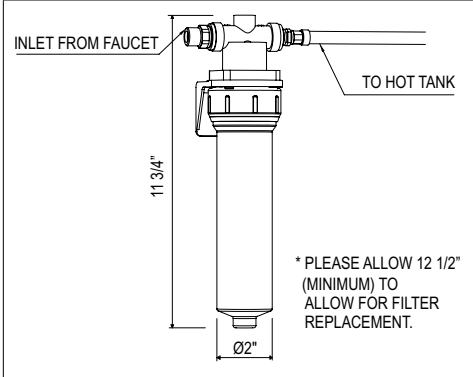

U.1106 Hot Water Inline Filter System

Suggested Retail Price	
$	
	344

- Includes cartridge and connection hoses
- Filter faucet not included
- Recommend changing filter every 6 months or 1,000 gallons
- For replacement cartridge, order U.PRF1 for hot water replacement filter cartridge every 6 months: $119