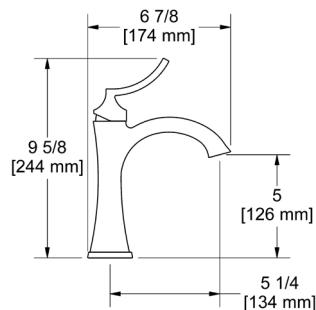

CICLO

CLASSIC

CS

EDGE

EIFFEL

EQUINOX

FRESK

GS

KUBIK

MOMENTI

PALLAGE

PARABOLA