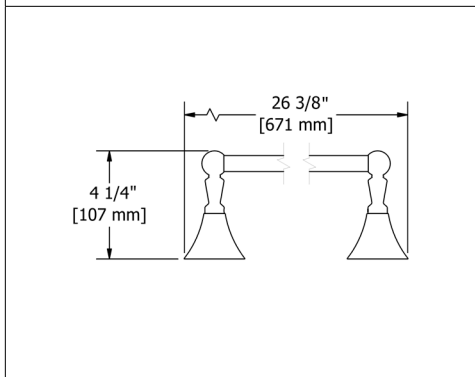

HU5 Hudson™ 24" Towel Bar

- Length can be cut down

Suggested Retail Price

C	PN	BN
170	231	231

HU6 Hudson™ Double 24" Towel Bar

Suggested Retail Price

C	PN	BN
264	348	348

CICLO