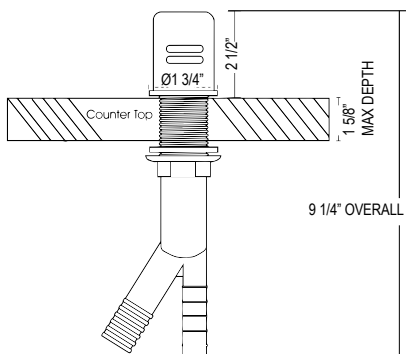

Suggested Retail Price

APC	MB
292	304

AG600 Luxury Air Gap

Suggested Retail Price

APC	MB
68	79

SOLSTICE

A sleek rounded curve, a slender handle, clean lines of contemporary design—the Solstice kitchen faucet creates a dramatic impression. True to its name, the Solstice balances beauty with function thanks to the 2-jet Boomerang™ spray technology with integrated swivel which hides the spray nozzle out of sight so as not to interrupt the sleek curves of this kitchen faucet. Form and function truly complement each other, making Solstice an ultra-modern faucet that's destined to be a timeless classic.