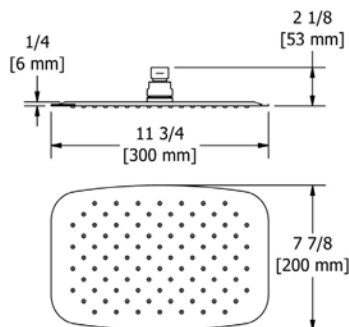

495 12" x 8" Rain Showerhead

- 1 function
- Flow rate options at 60 PSI:
  - 2.0 GPM
  - For 1.8 GPM, order -WS version

Suggested Retail Price

C
342