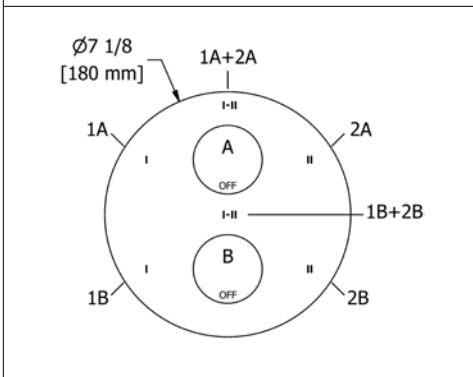

TMMRD46 (SHARED) Momenti™ 3/4" Therm & Pressure Balance Trim with up to 6 Functions

Suggested Retail Price

Handle	C	PN	BN	CBK	PNBK	BNBK
+	899	1,086	1,086	899	1,086	1,086
J	897	1,086	1,086	897	1,086	1,086
L	899	1,086	1,086	899	1,086	1,086
X	899	1,086	1,086	899	1,086	1,086

- RioWise™ valve technology
- Temperature and volume control
- Up to 6 functions
- Rough-in valve sold separately:
  - Order R46 therm & pressure balancerough-in valve: $362