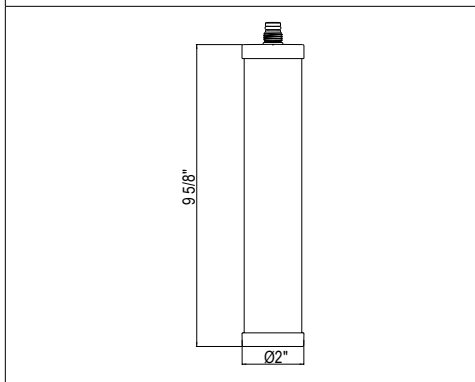

HRF-1000 Arolla™ Replacement Filter Cartridge

Suggested Retail Price	
C	SS
	102

- Replacement cartridge for HRK-2000 filter system
- Recommend changing filter every 6 months or 1,000 gallons