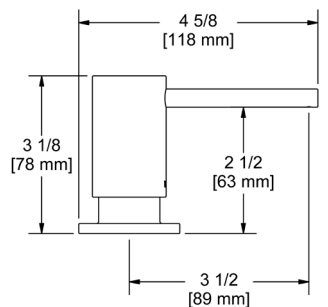

C, APC

SS

BK, MB

BG

U.1106 Hot Water Inline Filter System

- Includes cartridge and connection hoses
- Filter faucet not included
- Recommend changing filter every 6 months or 1,000 gallons
- For replacement cartridge, order U.PRF1 for hot water replacement filter cartridge every 6 months: $119

Suggested Retail Price	
$	
	344

U.1998 High Performance Hot Water Tank

- 3-Year limited warranty
- Not compatible with ISE type dispensers

Suggested Retail Price	
$	
	861

A1451 Wall Mount Swing Arm Pot Filler

- 1.5 GPM

Suggested Retail Price	
Handle	APC
LM	1,103
XM	1,103

SD9 Soap Dispenser

- Brass construction
- 13.5 fluid ounce bottle capacity
- Top fill

Suggested Retail Price			
C	SS	BK	BG
186	197	257	257

SD8 Soap Dispenser

- Brass construction
- 13.5 fluid ounce bottle capacity
- Top fill

Suggested Retail Price			
C	SS	BK	BG
174	186	257	257