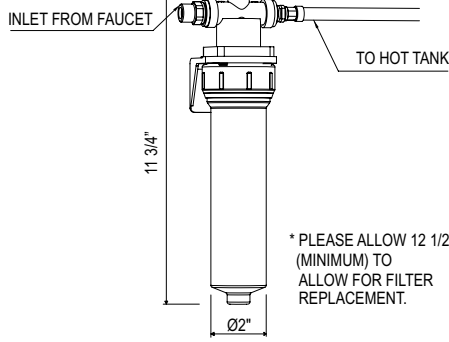

C, APC

SS

BK, MB

BG

U.1106 Hot Water Inline Filter System

- Includes cartridge and connection hoses
- Filter faucet not included
- Recommend changing filter every 6 months or 1,000 gallons
- For replacement cartridge, order U.PRF1 for hot water replacement filter cartridge every 6 months: $119

Suggested Retail Price	
$	
	344