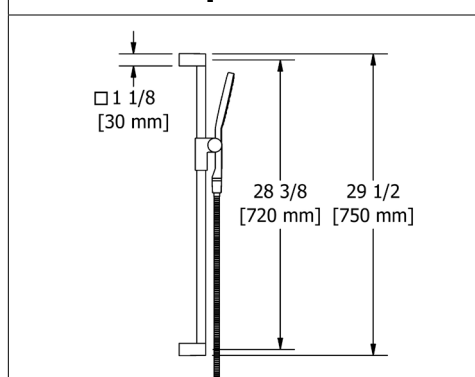

4847 Handshower Set With 30" Slide Bar and 1-Function Handshower

Suggested Retail Price

C	219

- 4319 1-function handshower
- Flow rate options at 60 PSI:
  - 2.5 GPM