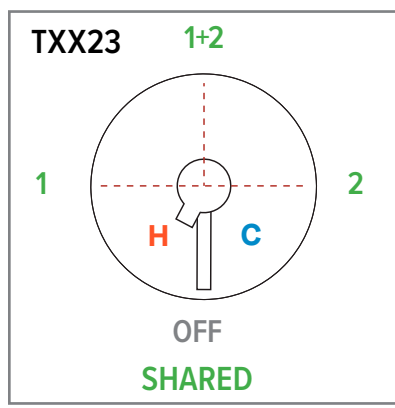

RIOWISE™ THERM & PRESSURE BALANCE ROUGH-IN VALVE

1/2" THERM & PRESSURE BALANCE - 3 FUNCTIONS

R23

- 6.3 GPM at 60 PSI
- Temperature and volume control with diverter
- RioWise™ technology
- Recommended inlet connections: 1/2" NPT, PEX (SPEX), Expansion Pex (EX)
- Must add valve trim TXX23 for shared 3 functions
- Must add valve trim TXX44 for non-shared 2 functions

R23 1/2" Therm & Pressure Balance Rough-in Valve with up to 3 Functions