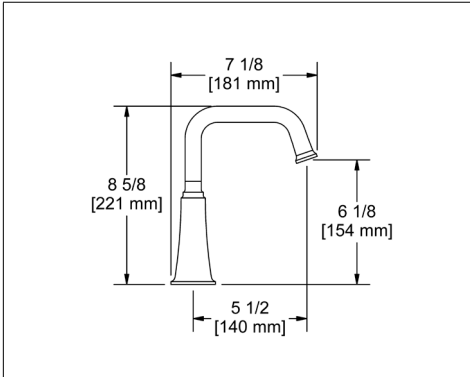

MMSQ08 Momenti™ Widespread Lavatory Faucet with U-Spout

Suggested Retail Price

Handle	C	PN	BN	BK	BG	CBK	PNBK	BNBK	BGBK
+	898	1,151	1,151	1,255	1,255	898	1,151	1,151	1,255
J	898	1,151	1,151	1,255	1,255	898	1,151	1,151	1,255
L	898	1,151	1,151	1,255	1,255	898	1,151	1,151	1,255
X	898	1,151	1,151	1,255	1,255	898	1,151	1,151	1,255

- Flow rate options at 60 PSI:
  - 1.5 GPM (WaterSense compliant)
  - For 1.0 GPM, order -10 version
- Quick Connect system for easy installation