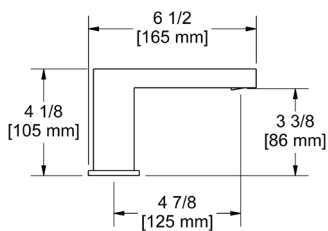

US01 Kubik™ Single Handle Lavatory Faucet

- Flow rate options at 60 PSI:
  - 1.5 GPM
  - For 1.0 GPM, order -10 version

Suggested Retail Price

C	BN	BK
317	411	412

UL01 Kubik™ Single Handle Tall Lavatory Faucet

- Flow rate options at 60 PSI:
  - 1.5 GPM
  - For 1.0 GPM, order -10 version
- Drain assembly sold separately. See Drain tab

Suggested Retail Price

C	BN	BK
418	541	543

US08 Kubik™ Widespread Lavatory Faucet

- Flow rate options at 60 PSI:
  - 1.5 GPM
  - For 1.0 GPM, order -10 version
- Quick Connect system for easy installation

Suggested Retail Price

C	BK
529	688

US11 Kubik™ Wall Mount Lavatory Faucet

- Flow rate options at 60 PSI:
  - 1.5 GPM
  - For 1.0 GPM, order -10 version
- Drain assembly sold separately. See Drain tab

Suggested Retail Price

C	BK
629	851

885 Wall Mount Tub Spout

- 1/2" copper slip fit inlet

Suggested Retail Price

C	BN	BK
159	204	207