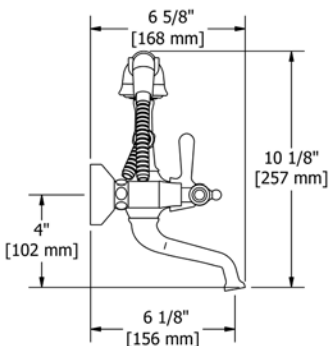

FI12 Classic 4-Hole Deck Mount Tub Filler

Suggested Retail Price			
Handle	C	BN	
+	747	1,035	
L	747	1,035	

- 1-jet anti-calcium handshower at 1.8 GPM at 60 PSI
- 11 GPM at 60 PSI
- 1/2" male NPT inlet

GN12 Classic 4-Hole Deck Mount Tub Filler

Suggested Retail Price				
Handle	C	PN	BN	CW
+	841	1,102	1,102	
L	841	1,102	1,102	841

- 1-jet anti-calcium handshower at 1.8 GPM at 60 PSI
- 11 GPM at 60 PSI
- 1/2" male NPT inlet

PR12 Classic 4-Hole Deck Mount Tub Filler

Suggested Retail Price			
Handle	C	BN	CW
+	841	1,102	
L	841	1,102	841

- 1-jet anti-calcium handshower at 1.8 GPM at 60 PSI
- 11 GPM at 60 PSI
- 1/2" male NPT inlet

MA06 Classic Two Hole Tub Filler

Suggested Retail Price		
Handle	C	BN
+	644	880
L	644	880

- 1-jet anti-calcium handshower at 1.8 GPM at 60 PSI
- 11.6 GPM at 60 PSI
- 3/4" female NPT inlet
- Sold as wall mount installation
- For deck mount or floor mount installation, order TU02, TU26, TU33, or TU99

GN06 Classic Two Hole Tub Filler

Suggested Retail Price				
Handle	C	PN	BN	CW
+	672	919	919	
L	672	919	919	672

- 1-jet anti-calcium handshower at 1.8 GPM at 60 PSI
- 11.6 GPM at 60 PSI
- 3/4" female NPT inlet
- Sold as wall mount installation
- For deck mount or floor mount installation, order TU02, TU26, TU33, or TU99