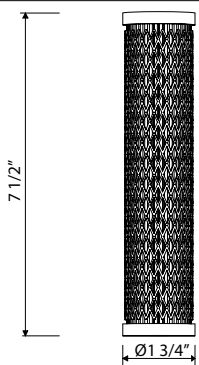

U.PRF1 Hot Water Replacement Filter Cartridge

Suggested Retail Price

	$
	119

- Designed for use with U.1106 hot water filtration system
- Recommended 6 month replacement