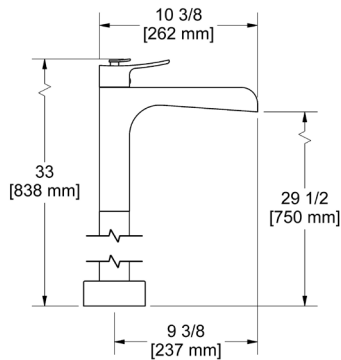

TZ0OP37 Zendo™ Single Hole Floor Mount Tub Filler Trim with Trough

- 1-jet anti-calcium handshower at 1.8 GPM at 60 PSI
- 10.3 GPM at 60 PSI
- Rough-in valve sold separately:
  - Order RHFS floor mount tub filler rough-in valve: $229
  - Order RHBX floor mount tub filler rough-in valve for concrete floor installation: $460

Suggested Retail Price

C	BN
3,178	4,488