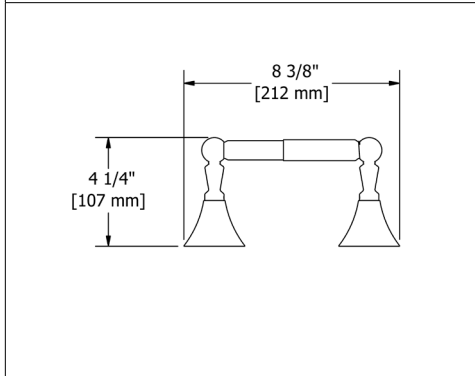

HU3 Hudson™ Toilet Paper Holder

Suggested Retail Price

C	PN	BN
140	180	180