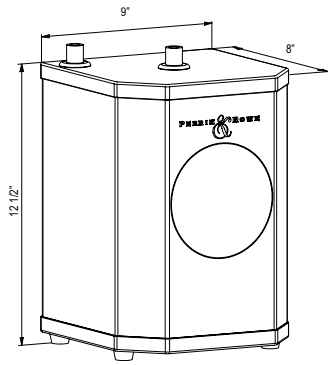

C, APC

SS

BK, MB