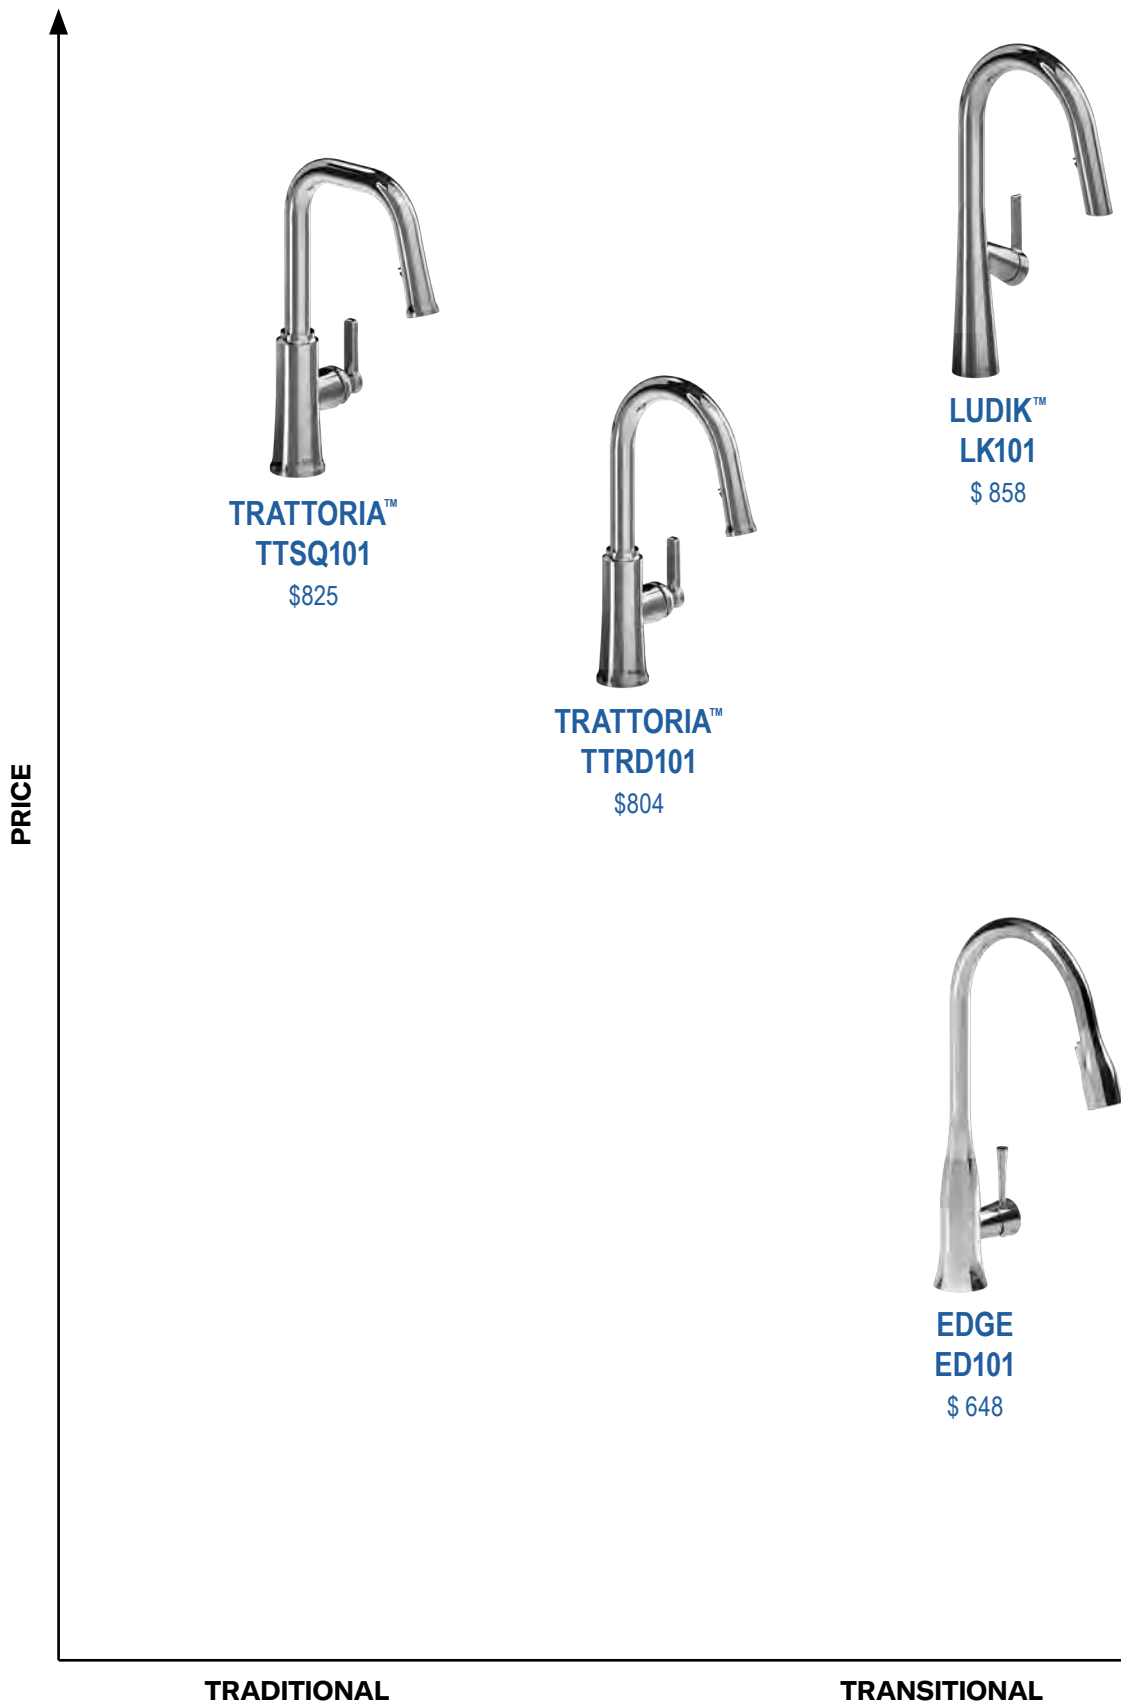

DISCONTINUED KITCHEN

BRIDGE COLLECTION

MIZO COLLECTION

SOAP DISPENSER

Only: SD10

QUICK REFERENCE

KITCHEN — SHOP BY PRICE OR STYLE

(Prices shown are for Chrome)