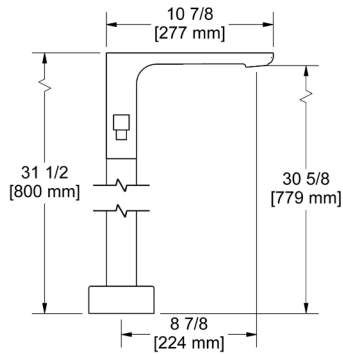

TEQ39 Equinox™ Single Hole Floor Mount Tub Filler Trim

- Thermostatic & pressure balance
- 1-jet anti-calcium handshower at 1.8 GPM at 60 PSI
- 6.0 GPM at 60 PSI
- Rough-in valve sold separately:
  - Order RHFS floor mount tub filler rough-in valve: $229
  - Order RHBX floor mount tub filler rough-in valve for concrete floor installation: $460

Suggested Retail Price		
C	BN	BK
1,608	2,173	2,294

TEQ51 Equinox™ 1/2" Pressure Balance Trim

- Temperature and volume control
- 1 function
- Rough-in valve sold separately:
  - Order R51 pressure balance rough-in valve: $137

Suggested Retail Price		
C	BN	BK
213	323	347