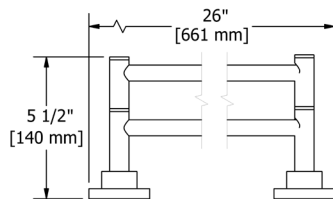

**ST5 Star 24" Towel Bar**

• Length can be cut down

Suggested Retail Price

C	BK
184	269

**ST6 Star Double 24" Towel Bar**

Suggested Retail Price

C	BK
274	410

**ST7 Star Towel Ring**