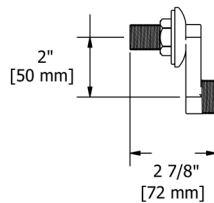

RT06 Retro™ Two Hole Tub Filler

Suggested Retail Price

Handle	C	PN	BN
+	672	919	919
L	672	919	919
X	672	919	919

- 1-jet anti-calcium handshower at 1.8 GPM at 60 PSI
- 11.6 GPM at 60 PSI
- 3/4" female NPT inlet
- Sold as wall mount installation
- For deck mount or floor mount installation, order TU02, TU26, TU33, or TU99

TU33 30" Floor Mount Riser Pair

Suggested Retail Price

C	PN	BN
628	905	905

- 3/4" outlet male; 1/2" inlet female NPT
- Rough-in valve and trim included

TU99 4" Deck Mount Riser Pair

Suggested Retail Price

C	PN	BN
153	221	221

- 3/4" outlet male; 1/2" inlet female NPT

TU02 2" Wall Mount Riser Pair

Suggested Retail Price

C	BN
103	153

- 3/4" outlet male; 1/2" inlet female NPT

EXTTU33 3 1/2" Union Extensions

Suggested Retail Price

C	BN
88	103

- 3/4" outlet male; 1/2" inlet female NPT