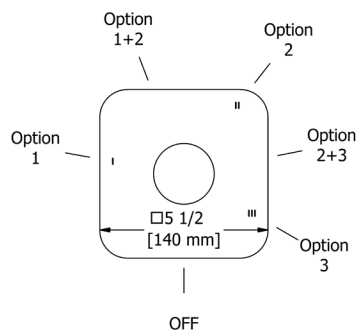

TSA45 (SHARED) OR TSA47 (NO SHARE) Salomé™ 1/2" Therm & Pressure Balance Trim with up to 5 Functions

Suggested Retail Price

C	PN
450	572

- RioWise™ valve technology
- Temperature and volume control
- Up to 5 functions
- Rough-in valve sold separately:
  - Order R45 therm & pressure balance rough-in valve: $237