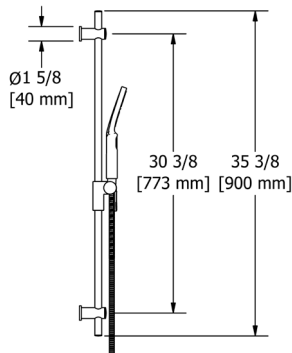

4814 Handshower Set With 36" Slide Bar and 2-Function Handshower

Suggested Retail Price

C
274

- 4364 2-function handshower
- Flow rate options at 60 PSI:
  - 2.0 GPM
  - For 1.8 GPM, order -WS version