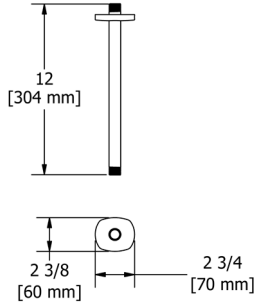

597 12" Ceiling Mount Shower Arm With Oval Escutcheon

Suggested Retail Price	
C	
95	

579 3" Ceiling Mount Shower Arm With Square Escutcheon

Suggested Retail Price			
C	PN	BN	BK
64	82	82	89

529 3" Ceiling Mount Shower Arm With Square Escutcheon