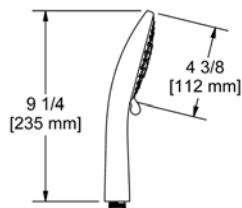

4368 5-Function 5" Handshower

- 5 functions
- Flow rate options at 60 PSI:
  - 1.8 GPM

Suggested Retail Price

C	PN	BN
324	418	418

4372 3-Function 4" Handshower