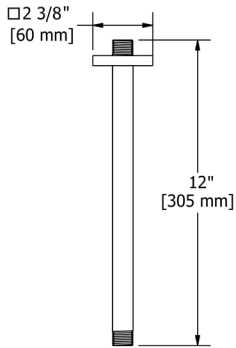

517 12" Ceiling Mount Shower Arm With Square Escutcheon

Suggested Retail Price

C	BN	BG
76	116	126