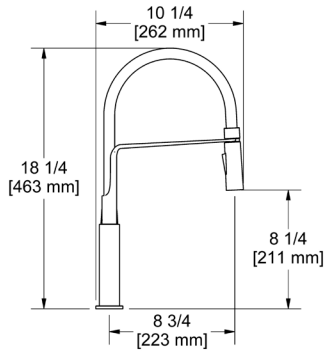

C, APC

SS

BK, MB

MY101 Mythic™ Pull-Down Kitchen Faucet

Suggested Retail Price

C	SS	BK
583	706	762

- Dual-spray functionality with ability to toggle between stream and spray settings
- 1.8 GPM at 60 PSI