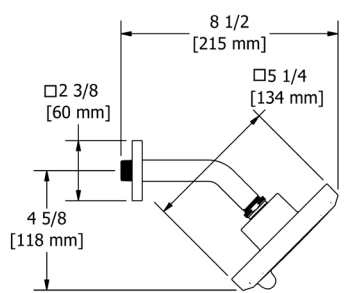

396 2-Function 6" Showerhead With Arm

- 2 functions
- Flow rate options at 60 PSI:
  - 2.0 GPM
  - For 1.8 GPM, order -WS version

Suggested Retail Price

C
196

384 4" Rain Showerhead With Arm

- 1 function
- Flow rate options at 60 PSI:
  - 2.0 GPM
  - For 1.5 GPM, order -15 version

Suggested Retail Price

C
149

376 2-Function 5" Showerhead With Arm

- 2 functions
- Flow rate options at 60 PSI:
  - 2.0 GPM
  - For 1.8 GPM, order -WS version

Suggested Retail Price

C	PN	BN	BK
196	245	245	268

326 2-Function 5" Showerhead With Arm

- 2 functions
- Flow rate options at 60 PSI:
  - 2.0 GPM
  - For 1.8 GPM, order -WS version

Suggested Retail Price

C	PN	BN
196	245	245

343 2-Function 5" Showerhead With Arm

- 2 functions
- Flow rate options at 60 PSI:
  - 2.0 GPM
  - For 1.8 GPM, order -WS version

Suggested Retail Price

C	PN	BN	BK
160	206	206	207