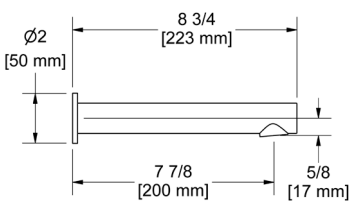

CICLO

CLASSIC

CS

EDGE

EIFFEL

EQUINOX

FRESK

GS

KUBIK

MOMENTI

PALLACE

PARABOLA

PAS01 Pallace™ Single Handle Lavatory Faucet

Suggested Retail Price

C	PN	BN
392	525	525

- Flow rate options at 60 PSI:
  - 1.5 GPM
  - For 1.0 GPM, order -10 version

PA08 Pallace™ Widespread Lavatory Faucet

Suggested Retail Price

Handle	C	PN	BN
+	594	772	772
L	594	772	772

- Flow rate options at 60 PSI:
  - 1.5 GPM (WaterSense compliant)
  - For 1.0 GPM, order -10 version
- Quick Connect system for easy installation

867 Wall Mount Tub Spout

Suggested Retail Price

C	PN	BN
110	142	142

- 1/2" copper slip fit inlet

PA12 Pallace™ 4-Hole Deck Mount Tub Filler

Suggested Retail Price

Handle	C	PN	BN
+	857	1,102	1,102
L	857	1,102	1,102

- 1-jet anti-calcium handshower at 1.8 GPM at 60 PSI
- 11 GPM at 60 PSI
- 1/2" male NPT inlet

TPA39 Pallace™ Single Hole Floor Mount Tub Filler Trim

Suggested Retail Price

C	PN	BN
1,240	1,731	1,731

- Thermostatic & pressure balance
- 1-jet anti-calcium handshower at 1.8 GPM at 60 PSI
- 6.0 GPM at 60 PSI
- Rough-in valve sold separately:
  - Order RHFS floor mount tub filler rough-in valve: $229
  - Order RHBX floor mount tub filler rough-in valve for concrete floor installation: $460