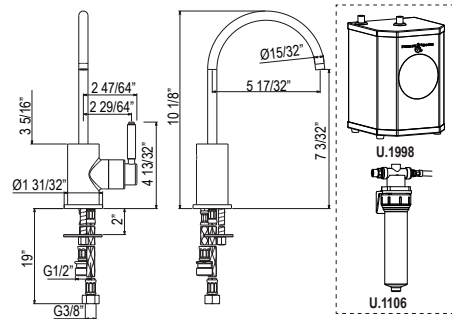

GKIT7545 Lux™ Hot Water Dispenser, Tank And Filter Kit

- Kit includes:
  - U.1998 Hot water tank
  - G7545LM-2 Hot water dispenser
  - U.1106 Hot water filter
- Order U.PRF1 for hot water replacement filter cartridge
- 5 year warranty on dispenser, 3 years on tank
- .5 GPM at 45 PSI

Suggested Retail Price		
Handle	APC	MB
LM	1,526	1,820