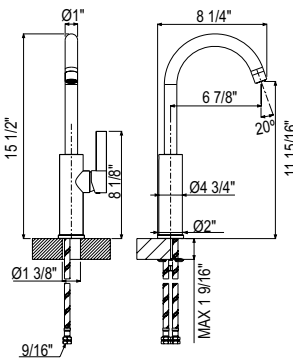

TR60D1 Tuario™ Bar/Food Prep Kitchen Faucet with C-Spout

Suggested Retail Price

Handle	APC	MB
LB	538	700

- 1.5 GPM
- Requires 2 1/2" clearance from backsplash to center of faucet hole
- Matching kitchen faucet TR55D1

NEW