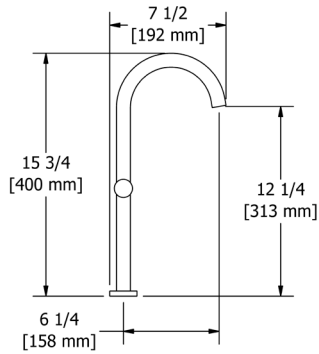

RL01 Riu™ Single Handle Tall Lavatory Faucet

Suggested Retail Price

C	PN	BN	BK	BG
440	575	575	632	632

- Flow rate options at 60 PSI:
  - 1.5 GPM
  - For 1.0 GPM, order -10 version
- Drain assembly sold separately. See Drain tab