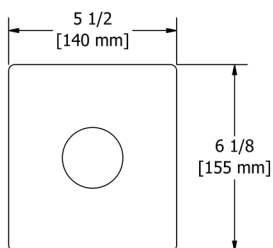

US13 Kubik™ Single Handle Deck Mount Bidet

Suggested Retail Price

C
439

TUS51 Kubik™ 1/2" Pressure Balance Trim

Suggested Retail Price

C	BN	BK
278	400	362

- Temperature and volume control
- 1 function
- Rough-in valve sold separately:
  - Order R51 pressure balance rough-in valve: $137

TUS23 (SHARED) OR TUS44 (NO SHARE) Kubik™ 1/2" Therm & Pressure Balance Trim with up to 3 Functions

Suggested Retail Price

C	BN	BK
477	670	620

- RioWise™ valve technology
- Temperature and volume control
- Up to 3 functions
- Rough-in valve sold separately:
  - Order R23 therm & pressure balance rough-in valve: $170

TUS45 (SHARED) OR TUS47 (NO SHARE) Kubik™ 1/2" Therm & Pressure Balance Trim with up to 5 Functions

Suggested Retail Price

C	BN	BK
477	690	620

- RioWise™ valve technology
- Temperature and volume control
- Up to 5 functions
- Rough-in valve sold separately:
  - Order R45 therm & pressure balance rough-in valve: $237

TUS46 (SHARED) Kubik™ 3/4" Therm & Pressure Balance Trim with up to 6 Functions

Suggested Retail Price

C	BN
899	1,277

- RioWise™ valve technology
- Temperature and volume control
- Up to 6 functions
- Rough-in valve sold separately:
  - Order R46 therm & pressure balancerough -in valve: $362