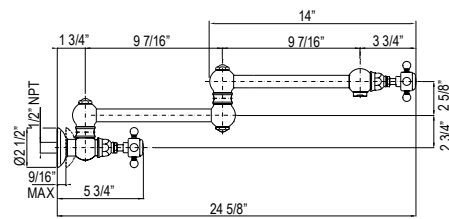

Suggested Retail Price	
\$	
	344

U.1998 High Performance Hot Water Tank

- 3-Year limited warranty
- Not compatible with ISE type dispensers

Suggested Retail Price	
\$	
	861

A1451 Wall Mount Swing Arm Pot Filler