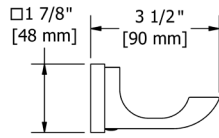

**Z00 Zendo™ Robe Hook**

Suggested Retail Price	
C	BN
56	75

Z03 Zendo™ Toilet Paper Holder

Suggested Retail Price	
C	BN
77	109

Z05 Zendo™ 24" Towel Bar

- Length can be cut down

Suggested Retail Price	
C	BN
144	196