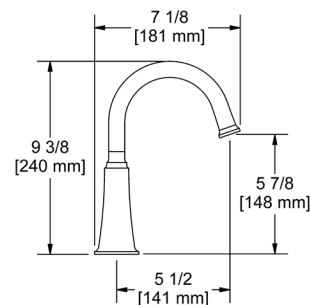

CICLO

CLASSIC

CS

EDGE

EIFFEL

EQUINOX

FRESK

GS

KUBIK

MOMENTI

PALLAGE

PARABOLA

MMRDS01 Momenti™ Single Handle Lavatory Faucet with C-Spout

Suggested Retail Price

Handle	C	PN	BN	BK	BG	CBK	PNBK	BNBK	BGBK
+	672	876	876	942	942	672	876	876	942
J	672	876	876	942	942	672	876	876	942
L	672	876	876	942	942	672	876	876	942
X	672	876	876	942	942	672	876	876	942

- Flow rate options at 60 PSI:
  - 1.5 GPM (WaterSense compliant)
  - For 1.0 GPM, order -10 version

MMSQS01 Momenti™ Single Handle Lavatory Faucet with U-Spout

Suggested Retail Price

Handle	C	PN	BN	BK	BG	CBK	PNBK	BNBK	BGBK
+	672	876	876	942	942	672	876	876	942
J	672	876	876	942	942	672	876	876	942
L	672	876	876	942	942	672	876	876	942
X	672	876	876	942	942	672	876	876	942

- Flow rate options at 60 PSI:
  - 1.5 GPM (WaterSense compliant)
  - For 1.0 GPM, order -10 version

MMRDL01 Momenti™ Single Handle Tall Lavatory Faucet with C-Spout

Suggested Retail Price

Handle	C	PN	BN	BK	BG	CBK	PNBK	BNBK	BGBK
+	809	1,049	1,049	1,131	1,131	809	1,049	1,049	1,131
J	809	1,049	1,049	1,131	1,131	809	1,049	1,049	1,131
L	809	1,049	1,049	1,131	1,131	809	1,049	1,049	1,131
X	809	1,049	1,049	1,131	1,131	809	1,049	1,049	1,131

- Flow rate options at 60 PSI:
  - 1.5 GPM (WaterSense compliant)
  - For 1.0 GPM, order -10 version
- Drain assembly sold separately. See Drain tab

MMSQL01 Momenti™ Single Handle Tall Lavatory Faucet with U-Spout

Suggested Retail Price

Handle	C	PN	BN	BK	BG	CBK	PNBK	BNBK	BGBK
+	809	1,049	1,049	1,131	1,131	809	1,049	1,049	1,131
J	809	1,049	1,049	1,131	1,131	809	1,049	1,049	1,131
L	809	1,049	1,049	1,131	1,131	809	1,049	1,049	1,131
X	809	1,049	1,049	1,131	1,131	809	1,049	1,049	1,131

- Flow rate options at 60 PSI:
  - 1.5 GPM (WaterSense compliant)
  - For 1.0 GPM, order -10 version
- Drain assembly sold separately. See Drain tab

MMRD08 Momenti™ Widespread Lavatory Faucet with C-Spout