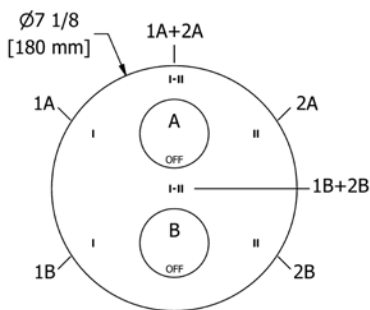

CICLO

CLASSIC

CS

EDGE

EIFFEL

EQUINOX

FRESK

GS

KUBIK

MOMENTI

PALLAGE

PARABOLA