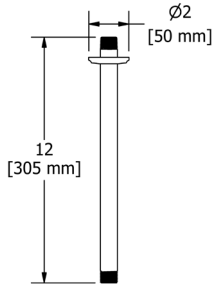

557 12" Ceiling Mount Shower Arm With Round Escutcheon

Suggested Retail Price				
C	PN	BN	BK	BG
98	134	134	146	146