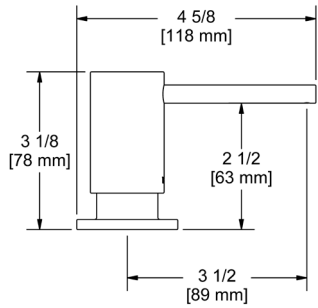

- Dual quarter turn lever handle shut-offs, one at the wall and one at the outlet
- Eliminates need to reach over hot burners
- 1.8 GPM

Suggested Retail Price

Handle	APC	MB
L	1,440	2,016

SD8 Soap Dispenser