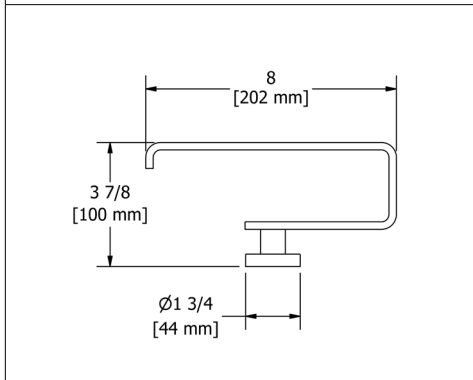

C	BN	BK
187	275	309

• Length can be cut down

**PX6 Paradox™ Double 24" Towel Bar**

Suggested Retail Price

C	BN	BK
312	454	493

**PX7 Paradox™ Towel Ring**

Suggested Retail Price

C	BN	BK
109	168	201