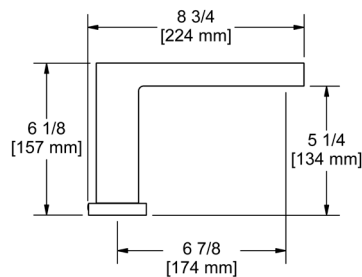

TUS16 Kubik™ 3-Hole Deck Mount Tub Filler Trim

- 1-jet anti-calcium handshower at 1.8 GPM at 60 PSI
- 6.0 GPM at 60 PSI
- Rough-in valve sold separately:
  - Order RHTB deck mount tub filler rough-in valve: $216

Suggested Retail Price		
C	BN	BK
701	976	913