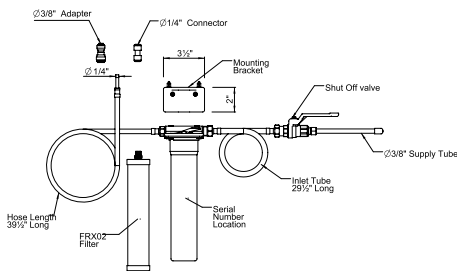

HRF-1000 Arolla™ Replacement Filter Cartridge

Suggested Retail Price

$
102

- Replacement cartridge for HRK-2000 filter system
- Recommend changing filter every 6 months or 1,000 gallons

HRK-2000 Arolla™ Inline Filter System

Suggested Retail Price

$
620

- Includes cartridge and connection hoses
- Filter faucet not included
- For replacement cartridge, order HRF-1000