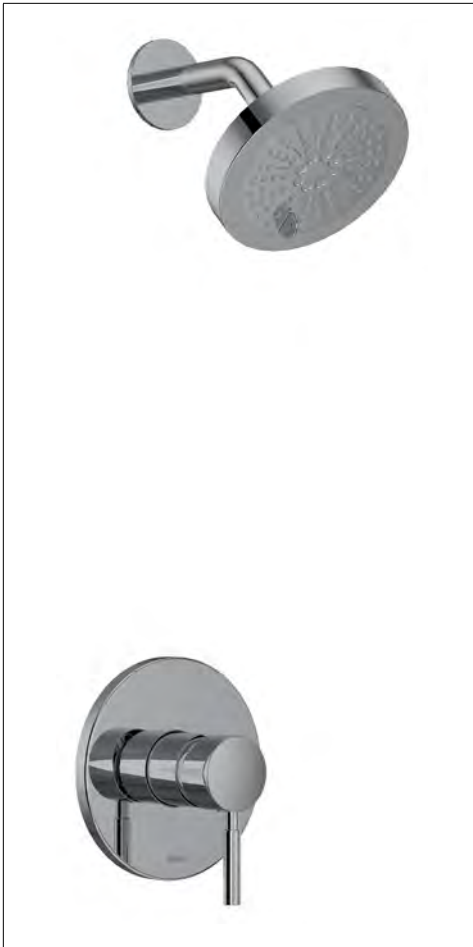

RIU™ PRESSURE BALANCE

Suggested Retail Price

Model	Description	Chrome
TRUTM51C	Trim (Shared)	213
366C-WS	Showerhead with Arm	146
R51	Rough	137
Total Package List Price with Roughs		496

Note: Sample configuration priced in Chrome. Other configurations and finishes available. Complete your Shower experience by including one of our decorative drain options.