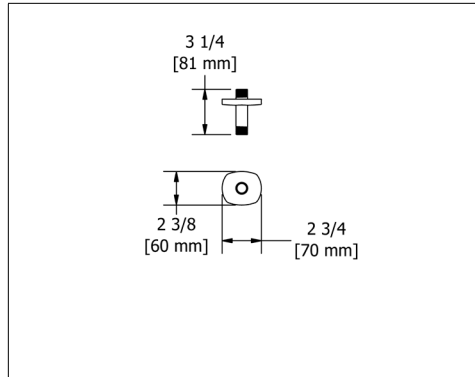

599 3" Ceiling Mount Shower Arm With Oval Escutcheon

Suggested Retail Price

C
64