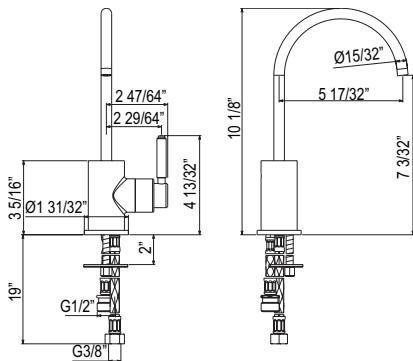

G7545 Lux™ Hot Water Dispenser

Suggested Retail Price

Handle	APC	MB
LM	321	615

- 5 year warranty
- For use with U.1998 high performance hot water tank and U.1106 filter
- .5 GPM at 45 PSI