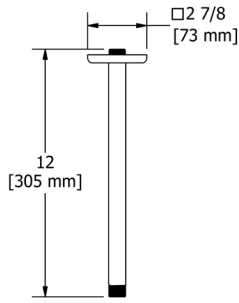

548 6" Ceiling Mount Shower Arm With Square Escutcheon

Suggested Retail Price

C	BN	BC	BK	BG
106	144	158	158	158

577 12" Ceiling Mount Shower Arm With Square Escutcheon

Suggested Retail Price

C	PN	BN	BK
95	129	129	143