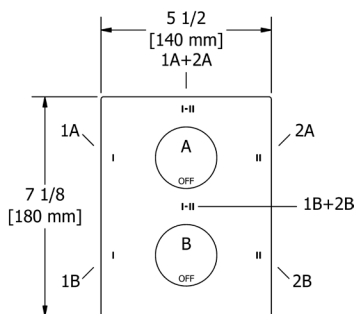

TUS46 (SHARED) Kubik™ 3/4" Therm & Pressure Balance Trim with up to 6 Functions

Suggested Retail Price

C	BN
899	1,277

- RioWise™ valve technology
- Temperature and volume control
- Up to 6 functions
- Rough-in valve sold separately:
  - Order R46 therm & pressure balancerough -in valve: $362