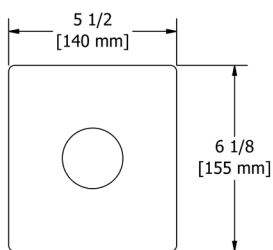

US13 Kubik™ Single Handle Deck Mount Bidet

Suggested Retail Price

C
439

TUS51 Kubik™ 1/2" Pressure Balance Trim

Suggested Retail Price

C	BN	BK
278	400	362

- Temperature and volume control
- 1 function
- Rough-in valve sold separately:
  - Order R51 pressure balance rough-in valve: $137

TUS23 (SHARED) OR TUS44 (NO SHARE) Kubik™ 1/2" Therm & Pressure Balance Trim with up to 3 Functions

Suggested Retail Price

C	BN	BK
477	670	620

- RioWise™ valve technology
- Temperature and volume control
- Up to 3 functions
- Rough-in valve sold separately:
  - Order R23 therm & pressure balance rough-in valve: $170

TUS45 (SHARED) OR TUS47 (NO SHARE) Kubik™ 1/2" Therm & Pressure Balance Trim with up to 5 Functions

Suggested Retail Price

C	BN	BK
477	690	620

- RioWise™ valve technology
- Temperature and volume control
- Up to 5 functions
- Rough-in valve sold separately:
  - Order R45 therm & pressure balance rough-in valve: $237

TUS46 (SHARED) Kubik™ 3/4" Therm & Pressure Balance Trim with up to 6 Functions

Suggested Retail Price

C	BN
899	1,277

- RioWise™ valve technology
- Temperature and volume control
- Up to 6 functions
- Rough-in valve sold separately:
  - Order R46 therm & pressure balancerough -in valve: $362