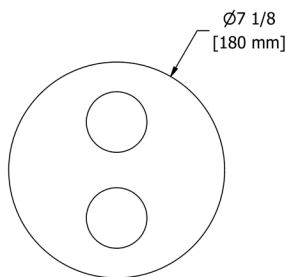

TGS23 (SHARED) OR TGS44 (NO SHARE) GS 1/2" Therm & Pressure Balance Trim with up to 3 Functions

Suggested Retail Price

C	BK
369	480

- RioWise™ valve technology
- Temperature and volume control
- Up to 3 functions
- Rough-in valve sold separately:
  - Order R23 therm & pressure balance rough-in valve: $170

TGS45 (SHARED) OR TGS47 (NO SHARE) GS 1/2" Therm & Pressure Balance Trim with up to 5 Functions

Suggested Retail Price

C	BK
358	466

- RioWise™ valve technology
- Temperature and volume control
- Up to 5 functions
- Rough-in valve sold separately:
  - Order R45 therm & pressure balance rough-in valve: $237

TGS46 (SHARED) GS 3/4" Therm & Pressure Balance Trim with up to 6 Functions

Suggested Retail Price

C
692

- RioWise™ valve technology
- Temperature and volume control
- Up to 6 functions
- Rough-in valve sold separately:
  - Order R46 therm & pressure balance rough-in valve: $362

GS83 (SHARED) GS 3/4" Therm & Pressure Balance Multi-Function System

Suggested Retail Price

C
1,177

- Rough-in valve included with trim
- Temperature and volume control
- Up to 6 functions with optional volume controls
- 20 GPM at 60 PSI
- For 6 functions, 2 additional volume controls required

STO Star Robe Hook

Suggested Retail Price

C	BK
64	114