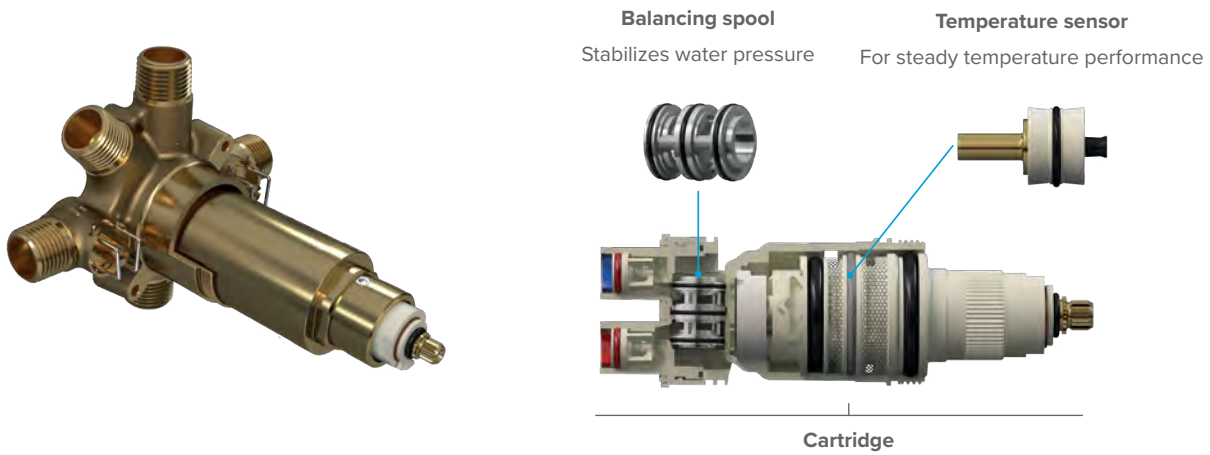

3/4" HIGH PERFORMANCE ROUGH-IN AND TRIM

Preset all shower components at two different temperatures for two users simultaneously with the 3/4" high performance shower system that gives you up to 20 GPM. The difference between this shower for two and the R46 is its outstanding performance, allowing you to connect 4 body sprays out of one port. This shower system has two integrated volume controls and two outlets for optional volume controls. Choose which function you want to use and preset your temperature to save time.