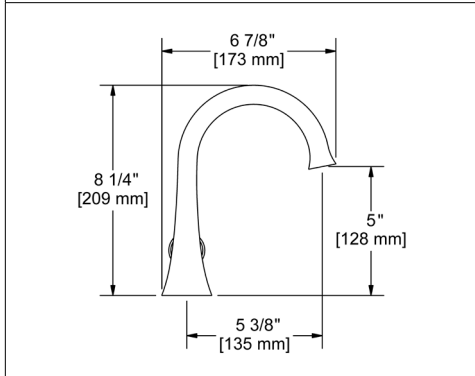

ED601 Edge Pull-Down Bar/Food Prep Kitchen Faucet

Suggested Retail Price	
C	SS
637	870

- Dual-spray functionality with ability to toggle between stream and spray settings
- Flow rate options at 60 PSI:
 - 2.2 GPM
 - For 1.5 GPM, order -15 version