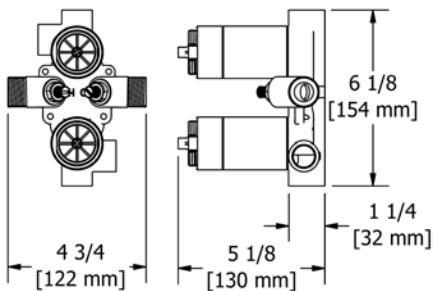

3/4" HIGH PERFORMANCE ROUGH-IN AND TRIM

3/4" THERM & PRESSURE BALANCE - MULTI-FUNCTION

R83 Not CEC Compliant

- 20 GPM max, see diagram for details
- 2 temperature and 2 volume controls; also supports 2 optional volume controls
- Recommended inlet connection: 3/4" NPT
- Complete with rough and trim

Flow rates:

- 1: 10 GPM
- 2: 7.4 GPM
- 1: 2.9 GPM
- 2: 2.9 GPM

R83 3/4" Therm & Pressure Balance Multi-Function System

Not Sold Separately