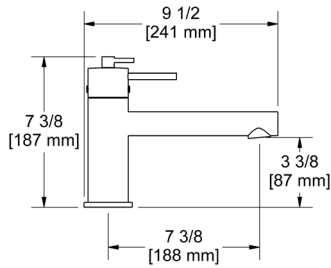

C

BK

GS29 GS 2-Hole Deck Mount Tub Filler

Suggested Retail Price

C	BK
770	1,001

- 1-jet anti-calcium handshower at 1.8 GPM at 60 PSI
- 6 GPM at 60 PSI
- 1/2" male NPT inlet

TGS16 GS 3-Hole Deck Mount Tub Filler Trim

Suggested Retail Price

C	BK
518	674

- 1-jet anti-calcium handshower at 1.8 GPM at 60 PSI
- 6.0 GPM at 60 PSI
- Rough-in valve sold separately:
  - Order RHTB deck mount tub filler rough-in valve: $216

GS21 GS Wall Mount Tub Filler

Suggested Retail Price

C	BK
1,040	1,352

- Thermostatic & pressure balance
- 1-jet anti-calcium handshower at 1.8 GPM at 60 PSI
- 5.4 GPM at 60 PSI
- 1/2" female NPT inlet

TGS39 GS Single Hole Floor Mount Tub Filler Trim

Suggested Retail Price

C	BK
1,057	1,374

- Thermostatic & pressure balance
- 1-jet anti-calcium handshower at 1.8 GPM at 60 PSI
- 6.0 GPM at 60 PSI
- Rough-in valve sold separately:
  - Order RHFS floor mount tub filler rough-in valve: $229
  - Order RHBX floor mount tub filler rough-in valve for concrete floor installation: $460

TGS51 GS 1/2" Pressure Balance Trim

Suggested Retail Price

C	BK
213	277

- Temperature and volume control
- 1 function
- Rough-in valve sold separately:
  - Order R51 pressure balance rough-in valve: $137