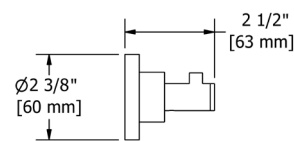

TGS23 (SHARED) OR TGS44 (NO SHARE) GS 1/2" Therm & Pressure Balance Trim with up to 3 Functions

Suggested Retail Price

C	BK
369	480

- RioWise™ valve technology
- Temperature and volume control
- Up to 3 functions
- Rough-in valve sold separately:
  - Order R23 therm & pressure balance rough-in valve: $170

TGS45 (SHARED) OR TGS47 (NO SHARE) GS 1/2" Therm & Pressure Balance Trim with up to 5 Functions

Suggested Retail Price

C	BK
358	466

- RioWise™ valve technology
- Temperature and volume control
- Up to 5 functions
- Rough-in valve sold separately:
  - Order R45 therm & pressure balance rough-in valve: $237

TGS46 (SHARED) GS 3/4" Therm & Pressure Balance Trim with up to 6 Functions

Suggested Retail Price

C
692

- RioWise™ valve technology
- Temperature and volume control
- Up to 6 functions
- Rough-in valve sold separately:
  - Order R46 therm & pressure balance rough-in valve: $362

GS83 (SHARED) GS 3/4" Therm & Pressure Balance Multi-Function System

Suggested Retail Price

C
1,177

- Rough-in valve included with trim
- Temperature and volume control
- Up to 6 functions with optional volume controls
- 20 GPM at 60 PSI
- For 6 functions, 2 additional volume controls required

STO Star Robe Hook

Suggested Retail Price

C	BK
64	114