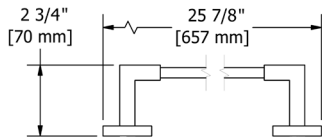

KS0 Kubik™ Robe Hook

Suggested Retail Price
C
 68

KS3 Kubik™ Toilet Paper Holder

Suggested Retail Price
C
 95

KS5 Kubik™ 24\"

• Length can be cut down

Suggested Retail Price
C
 176

KS6 Kubik™ Double 24\"