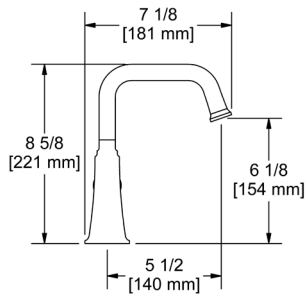

CICLO

CLASSIC

CS

EDGE

EIFFEL

EQUINOX

FRESK

GS

KUBIK

MOMENTI

PALLAGE

PARABOLA

MMRDS01 Momenti™ Single Handle Lavatory Faucet with C-Spout

Suggested Retail Price

Handle	C	PN	BN	BK	BG	CBK	PNBK	BNBK	BGBK
+	672	876	876	942	942	672	876	876	942
J	672	876	876	942	942	672	876	876	942
L	672	876	876	942	942	672	876	876	942
X	672	876	876	942	942	672	876	876	942

- Flow rate options at 60 PSI:
  - 1.5 GPM (WaterSense compliant)
  - For 1.0 GPM, order -10 version

MMSQS01 Momenti™ Single Handle Lavatory Faucet with U-Spout

Suggested Retail Price

Handle	C	PN	BN	BK	BG	CBK	PNBK	BNBK	BGBK
+	672	876	876	942	942	672	876	876	942
J	672	876	876	942	942	672	876	876	942
L	672	876	876	942	942	672	876	876	942
X	672	876	876	942	942	672	876	876	942

- Flow rate options at 60 PSI:
  - 1.5 GPM (WaterSense compliant)
  - For 1.0 GPM, order -10 version

MMRDL01 Momenti™ Single Handle Tall Lavatory Faucet with C-Spout

Suggested Retail Price

Handle	C	PN	BN	BK	BG	CBK	PNBK	BNBK	BGBK
+	809	1,049	1,049	1,131	1,131	809	1,049	1,049	1,131
J	809	1,049	1,049	1,131	1,131	809	1,049	1,049	1,131
L	809	1,049	1,049	1,131	1,131	809	1,049	1,049	1,131
X	809	1,049	1,049	1,131	1,131	809	1,049	1,049	1,131

- Flow rate options at 60 PSI:
  - 1.5 GPM (WaterSense compliant)
  - For 1.0 GPM, order -10 version
- Drain assembly sold separately. See Drain tab

MMSQL01 Momenti™ Single Handle Tall Lavatory Faucet with U-Spout

Suggested Retail Price

Handle	C	PN	BN	BK	BG	CBK	PNBK	BNBK	BGBK
+	809	1,049	1,049	1,131	1,131	809	1,049	1,049	1,131
J	809	1,049	1,049	1,131	1,131	809	1,049	1,049	1,131
L	809	1,049	1,049	1,131	1,131	809	1,049	1,049	1,131
X	809	1,049	1,049	1,131	1,131	809	1,049	1,049	1,131

- Flow rate options at 60 PSI:
  - 1.5 GPM (WaterSense compliant)
  - For 1.0 GPM, order -10 version
- Drain assembly sold separately. See Drain tab

MMRD08 Momenti™ Widespread Lavatory Faucet with C-Spout