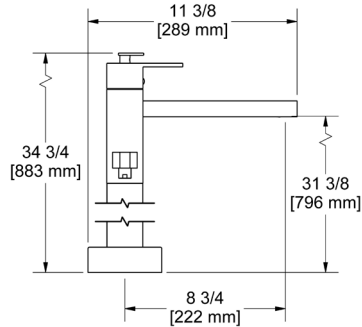

TZ039 Zendo™ Single Hole Floor Mount Tub Filler Trim

- Thermostatic & pressure balance
- 1-jet anti-calcium handshower at 1.8 GPM at 60 PSI
- 6.0 GPM at 60 PSI
- Rough-in valve sold separately:
  - Order RHFS floor mount tub filler rough-in valve: $229
  - Order RHBX floor mount tub filler rough-in valve for concrete floor installation: $460

Suggested Retail Price

C	BN
1,854	2,467