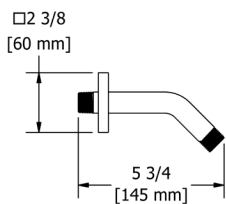

546 5" Wall Mount Shower Arm With Square Escutcheon