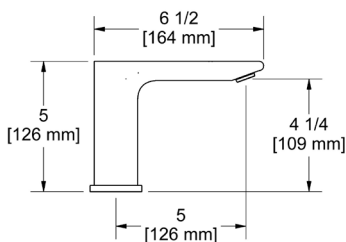

FR08 Fresk™ Widespread Lavatory Faucet

Suggested Retail Price

C	BN
535	666

- Flow rate options at 60 PSI:
  - 1.5 GPM
  - For 1.0 GPM, order -10 version
- Quick Connect system for easy installation