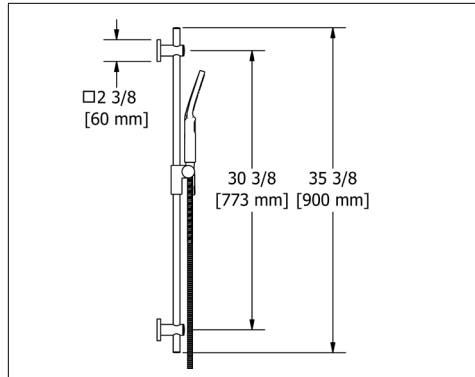

4824 Handshower Set With 36" Slide Bar and 2-Function Handshower

Suggested Retail Price

C	
	325

- 4364 2-function handshower
- Flow rate options at 60 PSI:
  - 2.0 GPM
  - For 1.8 GPM, order -WS version