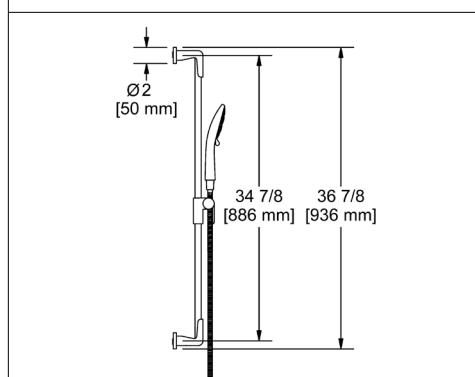

4839 Handshower Set With 37" Slide Bar and 3-Function Handshower

Suggested Retail Price

C	PN	BK	BG
383	460	544	544

- 4375 3-function handshower
- Flow rate options at 60 PSI:
  - 2.0 GPM
  - For 1.8 GPM, order -WS version