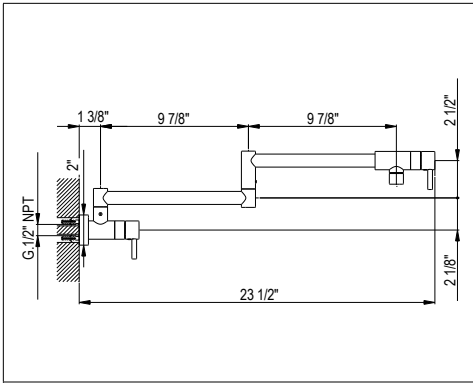

QL66 Modern Pot Filler

- Dual quarter turn lever handle shut-offs, one at the wall and one at the outlet
- Eliminates need to reach over hot burners
- 1.8 GPM

Suggested Retail Price	
Handle	APC
L	1,440