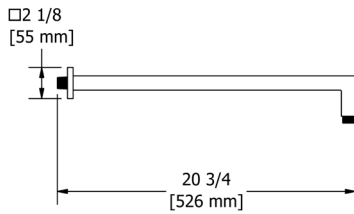

547 20" Wall Mount Shower Arm With Square Escutcheon

Suggested Retail Price

C	BN	BC	BK	BG
188	260	275	244	275

509 3" Ceiling Mount Shower Arm With Round Escutcheon