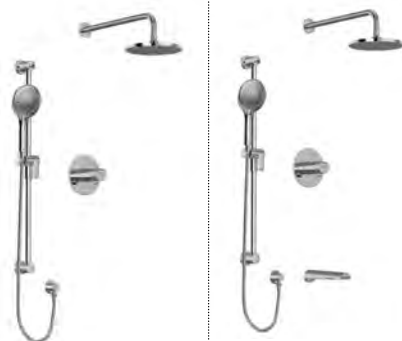

page 179

CICLO

CLASSIC

CS

EDGE

EIFFEL

EQUINOX

FRESK

GS

KUBIK

MOMENTI

PALLAGE

PARABOLA

FAUCETS

PBS01
page 174

PBL01
page 174

PB08
page 174

TPB360
page 174

TUB FILLERS

PB80
page 174

TPB66
page 175

SHOWER TRIMS

TPB51
page 175

TPB23 or TPB44
page 175

TPB45 or TPB47
page 176

TPB46
page 176

SHOWER PACKAGES

PRESSURE
BALANCE

page 178

1/2" THERM
& PRESSURE BALANCE

page 178