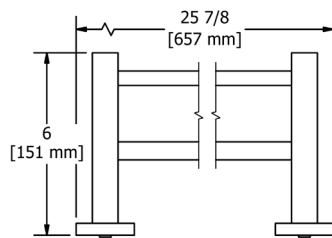

Z06 Zendo™ Double 24" Towel Bar

Suggested Retail Price	
C	BN
223	312