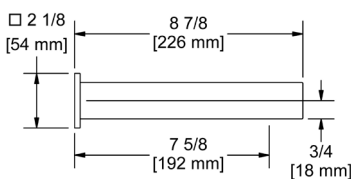

PXS01 Paradox™ Single Handle Lavatory Faucet

Suggested Retail Price

C	BK	BG
489	686	686

- Flow rate options at 60 PSI:
  — 1.5 GPM

PXL01 Paradox™ Single Handle Tall Lavatory Faucet

Suggested Retail Price

C	BK	BG
612	858	858

- Flow rate options at 60 PSI:
  — 1.5 GPM
- Drain assembly sold separately. See Drain tab

PX08 Paradox™ Widespread Lavatory Faucet

Suggested Retail Price

C	BK	BG
713	997	997

- Flow rate options at 60 PSI:
  — 1.5 GPM (WaterSense compliant)
- Quick Connect system for easy installation

PX11 Paradox™ Wall Mount Lavatory Faucet

Suggested Retail Price

C	BK	BG
551	771	771

- Flow rate options at 60 PSI:
  — 1.5 GPM
- Drain assembly sold separately. See Drain tab

PXTQ80 Paradox™ Wall Mount Tub Spout

Suggested Retail Price

C	BG
271	459

- 1/2" male NPT inlet