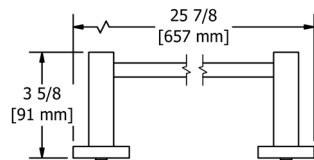

**Z00 Zendo™ Robe Hook**

Suggested Retail Price	
C	BN
56	75

Z03 Zendo™ Toilet Paper Holder

Suggested Retail Price	
C	BN
77	109

Z05 Zendo™ 24" Towel Bar

- Length can be cut down

Suggested Retail Price	
C	BN
144	196