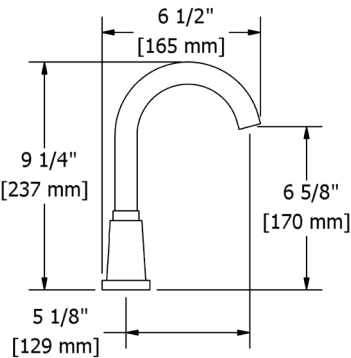

CICLO

CLASSIC

CS

EDGE

EIFFEL

EQUINOX

FRESK

GS

KUBIK

MOMENTI

PALLACE

PARABOLA

PAS01 Pallace™ Single Handle Lavatory Faucet

Suggested Retail Price

C	PN	BN
392	525	525

- Flow rate options at 60 PSI:
  - 1.5 GPM
  - For 1.0 GPM, order -10 version

PA08 Pallace™ Widespread Lavatory Faucet

Suggested Retail Price

Handle	C	PN	BN
+	594	772	772
L	594	772	772

- Flow rate options at 60 PSI:
  - 1.5 GPM (WaterSense compliant)
  - For 1.0 GPM, order -10 version
- Quick Connect system for easy installation

867 Wall Mount Tub Spout

Suggested Retail Price

C	PN	BN
110	142	142

- 1/2" copper slip fit inlet

PA12 Pallace™ 4-Hole Deck Mount Tub Filler

Suggested Retail Price

Handle	C	PN	BN
+	857	1,102	1,102
L	857	1,102	1,102

- 1-jet anti-calcium handshower at 1.8 GPM at 60 PSI
- 11 GPM at 60 PSI
- 1/2" male NPT inlet

TPA39 Pallace™ Single Hole Floor Mount Tub Filler Trim

Suggested Retail Price

C	PN	BN
1,240	1,731	1,731

- Thermostatic & pressure balance
- 1-jet anti-calcium handshower at 1.8 GPM at 60 PSI
- 6.0 GPM at 60 PSI
- Rough-in valve sold separately:
  - Order RHFS floor mount tub filler rough-in valve: $229
  - Order RHBX floor mount tub filler rough-in valve for concrete floor installation: $460