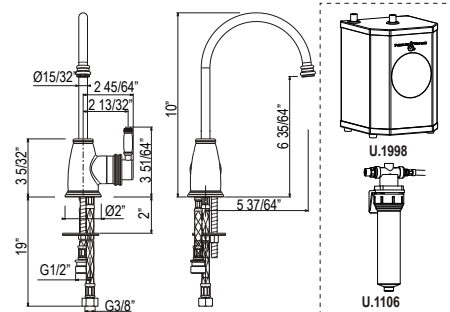

- Includes cartridge and connection hoses
- Filter faucet not included
- For replacement cartridge, order HRF-1000

MB7945 Gotham™ Hot Water Dispenser

Suggested Retail Price

Handle	APC
LM	374

- 5 year warranty
- For use with U.1998 high performance hot water tank and U.1106 filter
- .5 GPM at 45 PSI
- Not suitable for R.O. systems or instant hot systems