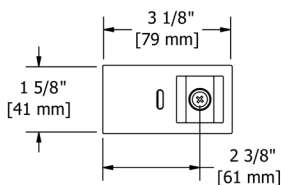

4950 Handshower Outlet With Holder

- Adjustable

Suggested Retail Price

C	BN
61	86

4912 Wall Mount Handshower Holder

- Adjustable

Suggested Retail Price

C
24