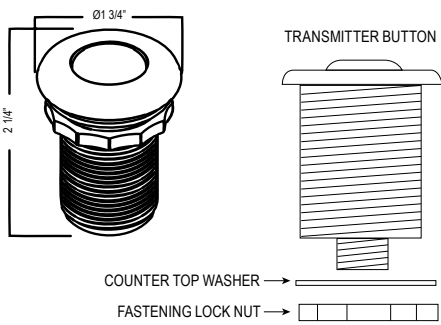

AS425 Air Activated Switch Button Only For Waste Disposal

Suggested Retail Price

APC	MB
97	109