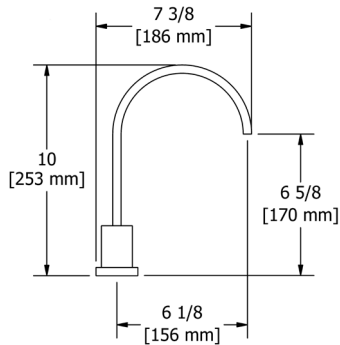

PFTQ08T Profile® Widespread Lavatory Faucet

- Flow rate options at 60 PSI:
  - 1.5 GPM (WaterSense compliant)
  - For 1.0 GPM, order -10 version
- Quick Connect system for easy installation

Suggested Retail Price
C
617

PFTQ03T Profile® Wall Mount Lavatory Faucet

- Flow rate options at 60 PSI:
  - 1.5 GPM (WaterSense compliant)
  - For 1.0 GPM, order -10 version
- Drain assembly sold separately. See Drain tab

Suggested Retail Price
C
759

847 Wall Mount Tub Spout

- 1/2" copper slip fit inlet

Suggested Retail Price
C
121

PFTQ12T Profile® 4-Hole Deck Mount Tub Filler

- 1-jet anti-calcium handshower at 1.8 GPM at 60 PSI
- 11 GPM at 60 PSI
- 1/2" male NPT inlet

Suggested Retail Price
C
819

PFTQ09T Profile® Two Handle Deck Mount Bidet

Suggested Retail Price
C
857