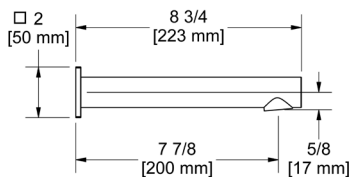

PFTQ08T Profile® Widespread Lavatory Faucet

- Flow rate options at 60 PSI:
  - 1.5 GPM (WaterSense compliant)
  - For 1.0 GPM, order -10 version
- Quick Connect system for easy installation

Suggested Retail Price
C
617

PFTQ03T Profile® Wall Mount Lavatory Faucet

- Flow rate options at 60 PSI:
  - 1.5 GPM (WaterSense compliant)
  - For 1.0 GPM, order -10 version
- Drain assembly sold separately. See Drain tab

Suggested Retail Price
C
759

847 Wall Mount Tub Spout

- 1/2" copper slip fit inlet

Suggested Retail Price
C
121

PFTQ12T Profile® 4-Hole Deck Mount Tub Filler

- 1-jet anti-calcium handshower at 1.8 GPM at 60 PSI
- 11 GPM at 60 PSI
- 1/2" male NPT inlet

Suggested Retail Price
C
819

PFTQ09T Profile® Two Handle Deck Mount Bidet

Suggested Retail Price
C
857