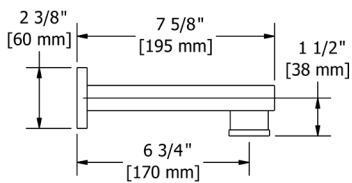

C

BN

ZOOP08 Zendo™ Widespread Lavatory Faucet with Trough

- Flow rate options at 60 PSI:
  - 1.5 GPM
  - For 1.0 GPM, order -10 version
- Quick Connect system for easy installation

Suggested Retail Price	
C	BN
700	819

ZOOP11 Zendo™ Wall Mount Lavatory Faucet with Trough

- Flow rate options at 60 PSI:
  - 1.5 GPM
  - For 1.0 GPM, order -10 version
- Drain assembly sold separately. See Drain tab

Suggested Retail Price	
C	BN
655	851

ZO80 Zendo™ Wall Mount Tub Spout

- 1/2" copper slip fit inlet

Suggested Retail Price	
C	BN
282	354

TQ81 Wall Mount Tub Spout With Diverter

- Pull-down diverter
- 1/2" female NPT inlet

Suggested Retail Price	
C	
	248

TZOOP80 Zendo™ Wall Mount Tub Spout with Trough

- Rough-in valve sold separately:
  - Order RH80 wall mount tub spout rough-in valve: $66

Suggested Retail Price	
C	BN
347	485