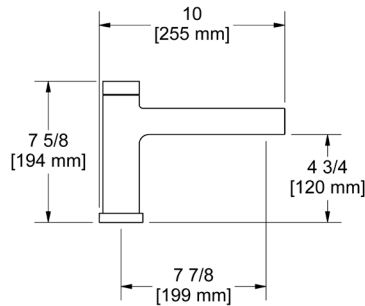

TPX16 Paradox™ 3-Hole Deck Mount Tub Filler Trim

- 1-jet anti-calcium handshower at 1.8 GPM at 60 PSI
- 6.0 GPM at 60 PSI
- Rough-in valve sold separately:
  - Order RHTB deck mount tub filler rough-in valve: $216

Suggested Retail Price		
C	BK	BG
642	981	981

VENTY

ZENDO