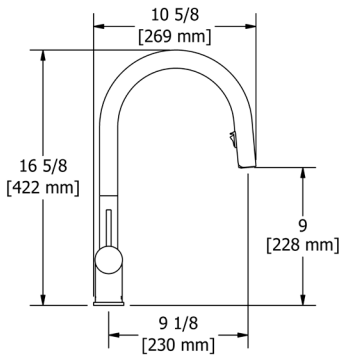

AZ801 Azure™ Two Handle Pull-Down Kitchen Faucet

Suggested Retail Price

C	SS	BK	BG
794	1,025	1,129	1,129

- Boomerang™ pull-down technology seamlessly integrates sprayer into the spout while returning it quickly and easily to the sprayer's original position
- Dual-spray functionality with ability to toggle between stream and spray settings
- 1.5 GPM at 60 PSI