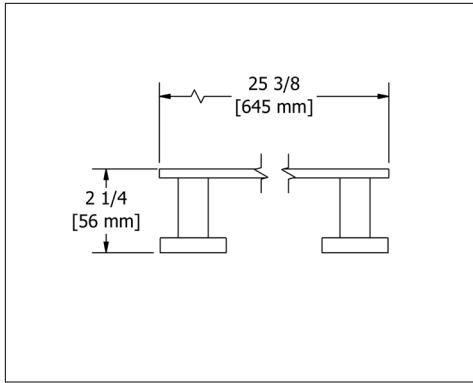

PX5 Paradox™ 24" Towel Bar

Suggested Retail Price

C	BN	BK
187	275	309

• Length can be cut down