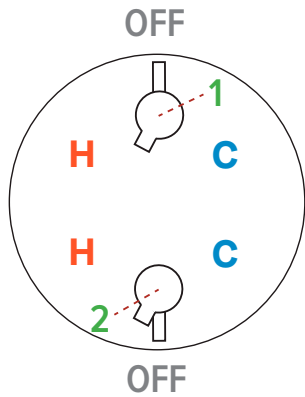

3/4" HIGH PERFORMANCE ROUGH-IN AND TRIM

3/4" THERM & PRESSURE BALANCE - MULTI-FUNCTION

R83 Not CEC Compliant

- 20 GPM max, see diagram for details
- 2 temperature and 2 volume controls; also supports 2 optional volume controls
- Recommended inlet connection: 3/4" NPT
- Complete with rough and trim

Flow rates:

- 1: 10 GPM
- 2: 7.4 GPM
- 1: 2.9 GPM
- 2: 2.9 GPM

R83 3/4" Therm & Pressure Balance Multi-Function System

Not Sold Separately