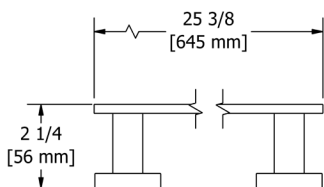

PX5 Paradox™ 24" Towel Bar

Suggested Retail Price

C	BN
187	275

- Length can be cut down