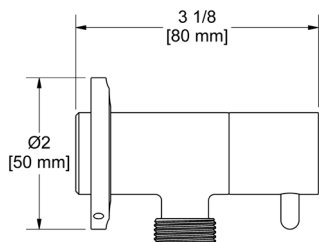

739 Handshower Outlet With Shutoff Valve