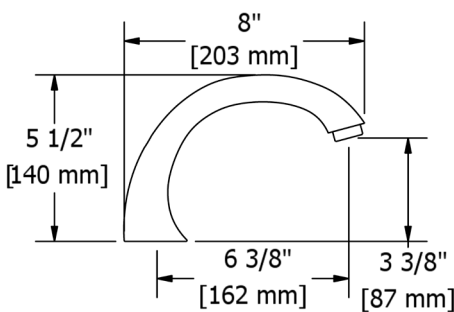

PR08 Classic Widespread Lavatory Faucet

- Flow rate options at 60 PSI:
  - 1.5 GPM
  - For 1.0 GPM, order -10 version
- Quick Connect system for easy installation

Suggested Retail Price

Handle	C	BN	CW
+	558	696	
L	558	696	558