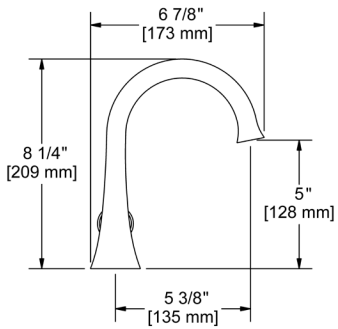

CICLO

CLASSIC

CS

EDGE

EIFFEL

EQUINOX

FRESK

GS

KUBIK

MOMENTI

PALLAGE

PARABOLA