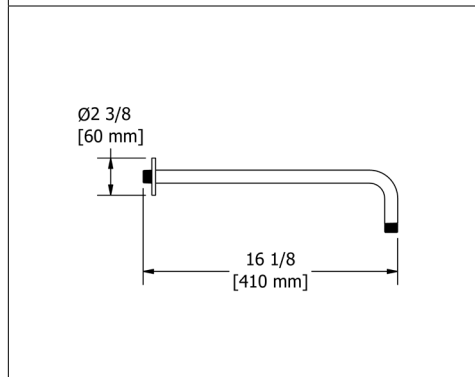

503 16" Wall Mount Shower Arm With Round Escutcheon

Suggested Retail Price

C	PN	BN	BK	BG
73	121	121	133	133

3D rendering of the shower arm 503, showing its straight design and the round escutcheon.