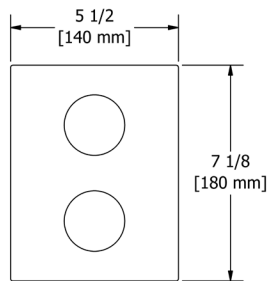

TZOTQ23 (SHARED) OR TZOTQ44 (NO SHARE) Zendo™ 1/2" Therm & Pressure Balance Trim with up to 3 Functions

Suggested Retail Price	
C	BN
369	442

- RioWise™ valve technology
- Temperature and volume control
- Up to 3 functions
- Rough-in valve sold separately:
  - Order R23 therm & pressure balance rough-in valve: $170

TZOTQ45 (SHARED) OR TZOTQ47 (NO SHARE) Zendo™ 1/2" Therm & Pressure Balance Trim with up to 5 Functions

Suggested Retail Price	
C	BN
358	436

- RioWise™ valve technology
- Temperature and volume control
- Up to 5 functions
- Rough-in valve sold separately:
  - Order R45 therm & pressure balance rough-in valve: $237

TZOTQ46 (SHARED) Zendo™ 3/4" Therm & Pressure Balance Trim with up to 6 Functions

Suggested Retail Price	
C	BN
740	903

- RioWise™ valve technology
- Temperature and volume control
- Up to 6 functions
- Rough-in valve sold separately:
  - Order R46 therm & pressure balance rough-in valve: $362

ZOTQ83 (SHARED) Zendo™ 3/4" Therm & Pressure Balance Multi-Function System

Suggested Retail Price	
C	BN
1,226	1,317

- Rough-in valve included with trim
- Temperature and volume control
- Up to 6 functions with optional volume controls
- 20 GPM at 60 PSI
- For 6 functions, 2 additional volume controls required

TZOTQ20 Zendo™ 1/2" Volume Control Trim

Suggested Retail Price	
C	BN
61	106

- To be used with R83 valve system
- 1/2" female NPT inlet
- Rough-in valve sold separately:
  - Order R20 volume control rough-in valve: $106