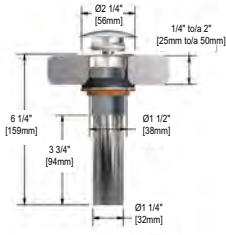

DL160 Push Drain Without Overflow

- 1 1/4" tail piece

Suggested Retail Price				
C	BN	BC	BK	BG
48	71	85	85	85

DB150 Push Drain With Overflow