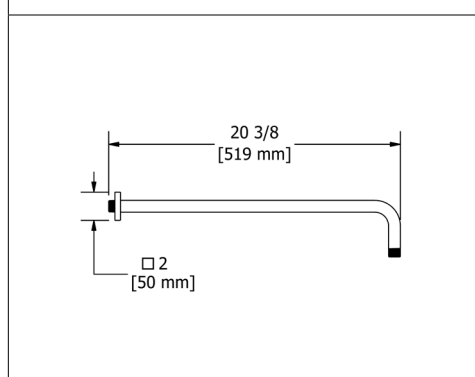

573 20" Wall Mount Shower Arm With Square Escutcheon

Suggested Retail Price

C	PN	BN	BK
129	180	180	195