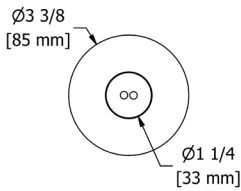

- 1 function
- Flow rate options at 60 PSI: — 1.0 GPM

Suggested Retail Price

C
262

324 2-Function Body Spray