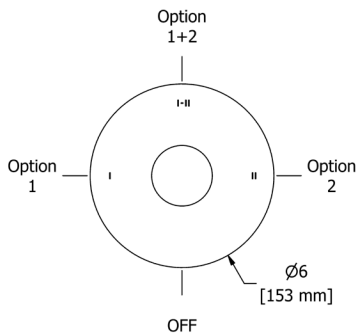

**EXTTU33 3 1/2" Union Extensions****Suggested Retail Price**

C	BN
88	103

- 3/4" outlet male; 1/2" inlet female NPT

**TCSTM51 CS 1/2" Pressure Balance Trim****Suggested Retail Price**

C	BN
213	311

- Temperature and volume control
- 1 function
- Rough-in valve sold separately:
— Order R51 pressure balance rough-in valve: \$137