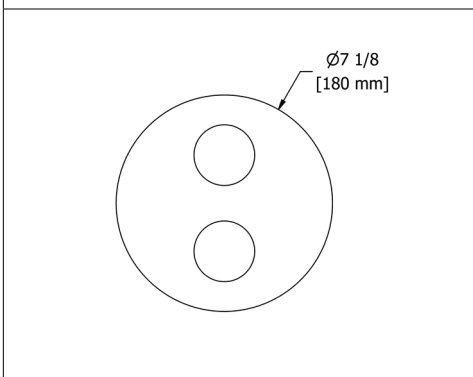

MMRD83 (SHARED) Momenti™ 3/4" Therm & Pressure Balance Multi-Function System

Suggested Retail Price

Handle	C	PN	BN	CBK	PNBK	BNBK
+	1,427	1,617	1,617	1,427	1,617	1,617
J	1,427	1,617	1,617	1,427	1,617	1,617
L	1,427	1,617	1,617	1,427	1,617	1,617
X	1,427	1,617	1,617	1,427	1,617	1,617

- Rough-in valve included with trim
- Temperature and volume control
- Up to 6 functions with optional volume controls
- 20 GPM at 60 PSI
- For 6 functions, 2 additional volume controls required