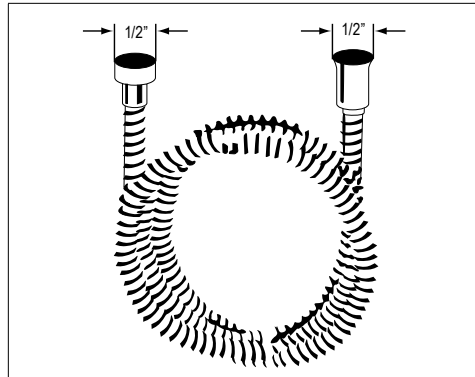

7259 59" Metal Shower Hose Assembly

Suggested Retail Price				
C	PN	BN	BK	BG
65	121	121	133	133