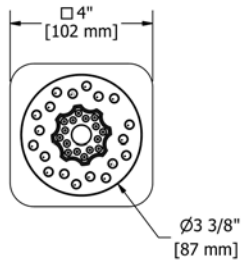

- Swivel directional control
- 2 functions
- Flow rate options at 60 PSI: — 1.6 GPM

Suggested Retail Price

C	PN
144	184

344 2-Function Body Spray