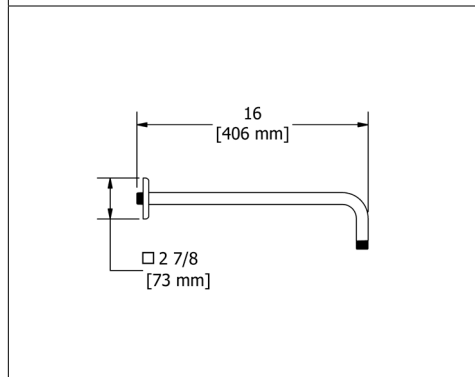

524 16" Wall Mount Shower Arm With Square Escutcheon

Suggested Retail Price

C	PN	BN
117	165	165