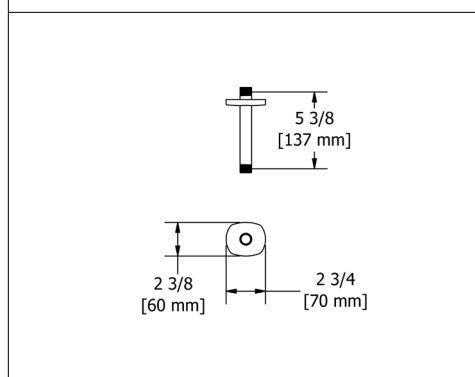

Suggested Retail Price

C	PN	BN	BK	BG
37	62	62	67	67

558 6" Ceiling Mount Shower Arm With Round Escutcheon

Suggested Retail Price

C	PN	BN	BK	BG
74	100	100	108	108

598 6" Ceiling Mount Shower Arm With Oval Escutcheon