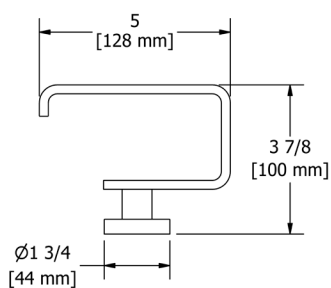

PX3 Paradox™ Toilet Paper Holder

Suggested Retail Price

C	BN
90	150