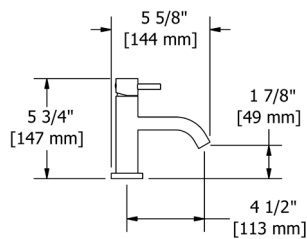

CS01 CS Single Handle Lavatory Faucet

Suggested Retail Price

C	BN
281	416

- Flow rate options at 60 PSI:
  - 1.5 GPM (WaterSense compliant)
  - For 1.0 GPM, order -10 version

CL01 CS Single Handle Tall Lavatory Faucet

Suggested Retail Price

C	BN
390	551

- Flow rate options at 60 PSI:
  - 1.5 GPM (WaterSense compliant)
  - For 1.0 GPM, order -10 version
- Drain assembly sold separately. See Drain tab

867 Wall Mount Tub Spout

Suggested Retail Price

C	BN
110	142

- 1/2" copper slip fit inlet

TCS16 CS 3-Hole Deck Mount Tub Filler Trim

Suggested Retail Price

C	BN
561	843

- 1-jet anti-calcium handshower at 1.8 GPM at 60 PSI
- 6.0 GPM at 60 PSI
- Rough-in valve sold separately:
  - Order RHTB deck mount tub filler rough-in valve: $216

TCS39 CS Single Hole Floor Mount Tub Filler Trim

Suggested Retail Price

C	BN
1,240	1,731

- Thermostatic & pressure balance
- 1-jet anti-calcium handshower at 1.8 GPM at 60 PSI
- 6.0 GPM at 60 PSI
- Rough-in valve sold separately:
  - Order RHFS floor mount tub filler rough-in valve: $229
  - Order RHBX floor mount tub filler rough-in valve for concrete floor installation: $460