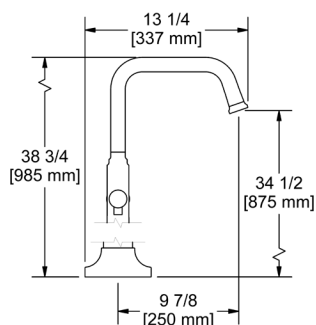

J

L

X

+

CICLO

CLASSIC

CS

EDGE

EIFFEL

EQUINOX

FRESK

GS

KUBIK

MOMENTI

PALLAGE

PARABOLA

MMSQ12 Momenti™ 4-Hole Deck Mount Tub Filler with U-Spout

Suggested Retail Price

Handle	C	PN	BN	BK	BG	CBK	PNBK	BNBK	BGBK
+	1,481	1,886	1,886	2,000	2,000	1,481	1,886	1,886	2,000
J	1,481	1,886	1,886	2,000	2,000	1,481	1,886	1,886	2,000
L	1,481	1,886	1,886	2,000	2,000	1,481	1,886	1,886	2,000
X	1,481	1,886	1,886	2,000	2,000	1,481	1,886	1,886	2,000

- 1-jet anti-calcium handshower at 1.8 GPM at 60 PSI
- 11 GPM at 60 PSI
- 1/2" male NPT inlet

MMSQ05 Momenti™ Wall Mount Tub Filler

Suggested Retail Price

Handle	C	PN	BN	BK	BG	CBK	PNBK	BNBK	BGBK
+	1,089	1,332	1,332	1,524	1,524	1,089	1,332	1,332	1,524
J	1,089	1,332	1,332	1,524	1,524	1,089	1,332	1,332	1,524
L	1,089	1,332	1,332	1,524	1,524	1,089	1,332	1,332	1,524
X	1,089	1,332	1,332	1,524	1,524	1,089	1,332	1,332	1,524

- Thermostatic & pressure balance
- 1-jet anti-calcium handshower at 1.8 GPM at 60 PSI
- 10.5 GPM at 60 PSI
- 1/2" female NPT inlet

TMRD39 Momenti™ Single Hole Floor Mount Tub Filler Trim with C-Spout

Suggested Retail Price

Handle	C	PN	BN	BK	BG	CBK	PNBK	BNBK	BGBK
+	2,071	2,760	2,760	2,949	2,949	2,071	2,760	2,760	2,949
J	2,071	2,760	2,760	2,949	2,949	2,071	2,760	2,760	2,949
L	2,071	2,760	2,760	2,949	2,949	2,071	2,760	2,760	2,949
X	2,071	2,760	2,760	2,949	2,949	2,071	2,760	2,760	2,949

- Thermostatic & pressure balance
- 1-jet anti-calcium handshower at 1.8 GPM at 60 PSI
- 6.0 GPM at 60 PSI
- Rough-in valve sold separately:
  - Order RHFS floor mount tub filler rough-in valve: $229
  - Order RHBX floor mount tub filler rough-in valve for concrete floor installation: $460

TMMSQ39 Momenti™ Single Hole Floor Mount Tub Filler Trim with U-Spout

Suggested Retail Price