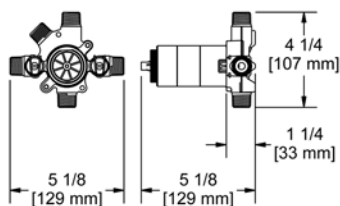

- RioWise™ valve technology
- Temperature and volume control
- Up to 5 functions
- 6.3 GPM at 60 PSI
- Available inlet connections: 1/2" NPT, PEX (SPEX), Expansion Pex (EX)
- Must order TXX45 (shared) or TXX47 (no share) trim

Suggested Retail Price

Connection	$
(NPT)	237
EX	237
SPEX	237