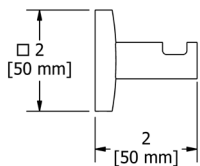

VY0 Venty™ Robe Hook

Suggested Retail Price
C
64

VY3 Venty™ Toilet Paper Holder

Suggested Retail Price
C
90

VY5 Venty™ 24" Towel Bar

• Length can be cut down

Suggested Retail Price
C
169

VY6 Venty™ Double 24" Towel Bar