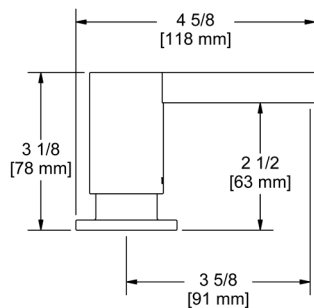

- Dual quarter turn lever handle shut-offs, one at the wall and one at the outlet
- Eliminates need to reach over hot burners
- 1.8 GPM

Suggested Retail Price
Handle APC MB
L 1,440 2,016

SD7 Soap Dispenser