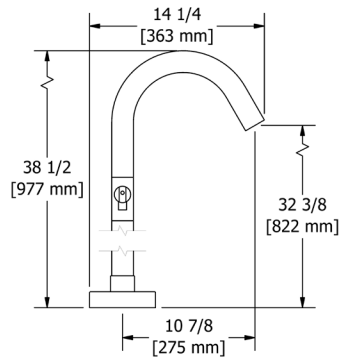

TRU39 Riu™ Single Hole Floor Mount Tub Filler Trim

- Thermostatic & pressure balance
- 1-jet anti-calcium handshower at 1.8 GPM at 60 PSI
- 6.0 GPM at 60 PSI
- Rough-in valve sold separately:
  - Order RHFS floor mount tub filler rough-in valve: $229
  - Order RHBX floor mount tub filler rough-in valve for concrete floor installation: $460

Suggested Retail Price

	C	PN	BN	BK	BG
	1,240	1,731	1,731	2,015	2,015