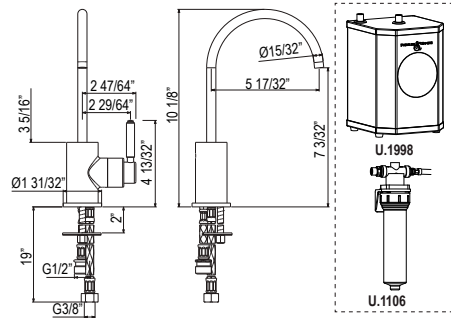

GKIT7545 Lux™ Hot Water Dispenser, Tank And Filter Kit

Suggested Retail Price

Handle	APC
LM	1,526

- Kit includes:
  - U.1998 Hot water tank
  - G7545LM-2 Hot water dispenser
  - U.1106 Hot water filter
- Order U.PRF1 for hot water replacement filter cartridge
- 5 year warranty on dispenser, 3 years on tank
- .5 GPM at 45 PSI