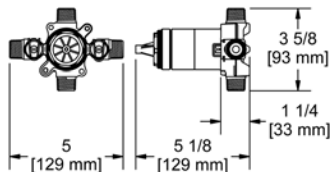

PRESSURE BALANCE ROUGH-IN VALVE

PRESSURE BALANCE - 1 FUNCTION

R51

- 5.8 GPM at 60 PSI
- Temperature and volume control
- Recommended inlet connections: 1/2" NPT, PEX (SPEX), Expansion Pex (EX)
- Must add valve trim TXX51

OFF

R51 1/2" Pressure Balance Rough-in Valve with 1 Function

- Temperature and volume control
- 1 function
- 5.8 GPM at 60 PSI
- Available inlet connections: 1/2" NPT, PEX (SPEX), Expansion Pex (EX)
- Must order TXX51 trim

Suggested Retail Price

Connection	$
(NPT)	137
EX	137
SPEX	137