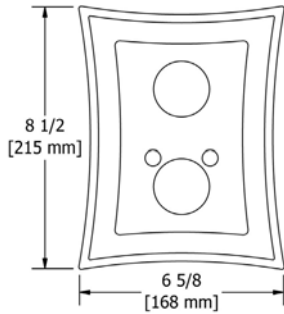

EF83 (SHARED) Eiffel™ 3/4" Therm & Pressure Balance Multi-Function System

Suggested Retail Price

C	PN	BN
1,384	1,593	1,593

- Rough-in valve included with trim
- Temperature and volume control
- Up to 6 functions with optional volume controls
- 20 GPM at 60 PSI
- For 6 functions, 2 additional volume controls required