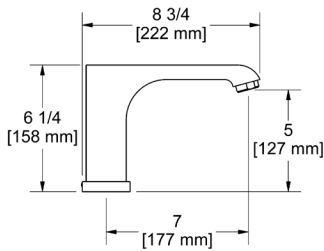

Z012 Zendo™ 4-Hole Deck Mount Tub Filler

Suggested Retail Price	
C	BN
919	1,200

- 1-jet anti-calcium hand shower at 1.8 GPM at 60 PSI
- 11 GPM at 60 PSI
- 1/2" male NPT inlet