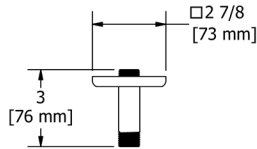

597 12" Ceiling Mount Shower Arm With Oval Escutcheon

Suggested Retail Price	
C	
95	

579 3" Ceiling Mount Shower Arm With Square Escutcheon

Suggested Retail Price			
C	PN	BN	BK
64	82	82	89

529 3" Ceiling Mount Shower Arm With Square Escutcheon