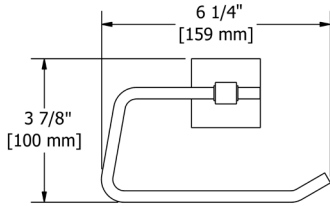

KS0 Kubik™ Robe Hook

Suggested Retail Price
C
 68

KS3 Kubik™ Toilet Paper Holder

Suggested Retail Price
C
 95

KS5 Kubik™ 24\"

• Length can be cut down

Suggested Retail Price
C
 176

KS6 Kubik™ Double 24\"