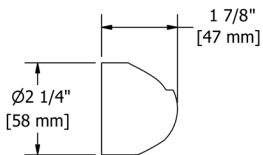

4901 Wall Mount Handshower Holder