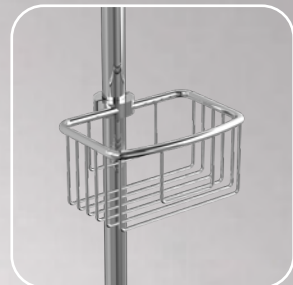

SHOWER

The House of Rohl® brands bring the spa experience home with an exclusive and complete shower offering. Showerheads that deliver a decadent deluge. Handshowers and body sprays immerse the body in soothing rejuvenation. Customers can select designs to achieve the aesthetics and performance they desire — from traditional designs to sleek modern lines, and everything in between. Shower selections with style and quality as well as accessories that add a finishing touch to any décor.