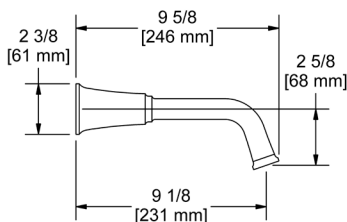

J

L

X

+

CICLO

CLASSIC

CS

EDGE

EIFFEL

EQUINOX

FRESK

GS

KUBIK

MOMENTI

PALLAGE

PARABOLA

MMSQ12 Momenti™ 4-Hole Deck Mount Tub Filler with U-Spout

Suggested Retail Price

Handle	C	PN	BN	BK	BG	CBK	PNBK	BNBK	BGBK
+	1,481	1,886	1,886	2,000	2,000	1,481	1,886	1,886	2,000
J	1,481	1,886	1,886	2,000	2,000	1,481	1,886	1,886	2,000
L	1,481	1,886	1,886	2,000	2,000	1,481	1,886	1,886	2,000
X	1,481	1,886	1,886	2,000	2,000	1,481	1,886	1,886	2,000

- 1-jet anti-calcium handshower at 1.8 GPM at 60 PSI
- 11 GPM at 60 PSI
- 1/2" male NPT inlet

MMSQ05 Momenti™ Wall Mount Tub Filler

Suggested Retail Price

Handle	C	PN	BN	BK	BG	CBK	PNBK	BNBK	BGBK
+	1,089	1,332	1,332	1,524	1,524	1,089	1,332	1,332	1,524
J	1,089	1,332	1,332	1,524	1,524	1,089	1,332	1,332	1,524
L	1,089	1,332	1,332	1,524	1,524	1,089	1,332	1,332	1,524
X	1,089	1,332	1,332	1,524	1,524	1,089	1,332	1,332	1,524

- Thermostatic & pressure balance
- 1-jet anti-calcium handshower at 1.8 GPM at 60 PSI
- 10.5 GPM at 60 PSI
- 1/2" female NPT inlet

TMRD39 Momenti™ Single Hole Floor Mount Tub Filler Trim with C-Spout

Suggested Retail Price

Handle	C	PN	BN	BK	BG	CBK	PNBK	BNBK	BGBK
+	2,071	2,760	2,760	2,949	2,949	2,071	2,760	2,760	2,949
J	2,071	2,760	2,760	2,949	2,949	2,071	2,760	2,760	2,949
L	2,071	2,760	2,760	2,949	2,949	2,071	2,760	2,760	2,949
X	2,071	2,760	2,760	2,949	2,949	2,071	2,760	2,760	2,949

- Thermostatic & pressure balance
- 1-jet anti-calcium handshower at 1.8 GPM at 60 PSI
- 6.0 GPM at 60 PSI
- Rough-in valve sold separately:
  - Order RHFS floor mount tub filler rough-in valve: $229
  - Order RHBX floor mount tub filler rough-in valve for concrete floor installation: $460

TMMSQ39 Momenti™ Single Hole Floor Mount Tub Filler Trim with U-Spout

Suggested Retail Price