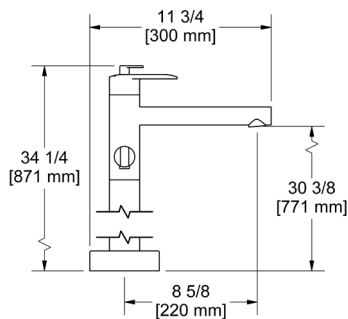

TGS39 GS Single Hole Floor Mount Tub Filler Trim

Suggested Retail Price

C	BK
1,057	1,374

- Thermostatic & pressure balance
- 1-jet anti-calcium handshower at 1.8 GPM at 60 PSI
- 6.0 GPM at 60 PSI
- Rough-in valve sold separately:
  - Order RHFS floor mount tub filler rough-in valve: $229
  - Order RHBX floor mount tub filler rough-in valve for concrete floor installation: $460