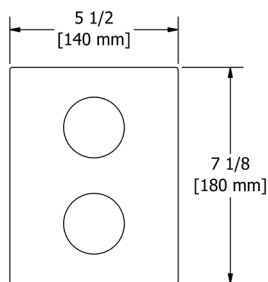

TPFTQ51 Profile® 1/2" Pressure Balance Trim

Suggested Retail Price
C
213

- Temperature and volume control
- 1 function
- Rough-in valve sold separately:
  — Order R51 pressure balance rough-in valve: $137

TPFTQ23 (SHARED) OR TPFTQ44 (NO SHARE) Profile® 1/2" Therm & Pressure Balance Trim with up to 3 Functions

Suggested Retail Price
C
394

- RioWise™ valve technology
- Temperature and volume control
- Up to 3 functions
- Rough-in valve sold separately:
  — Order R23 therm & pressure balance rough-in valve: $170

TPFTQ45 (SHARED) OR TPFTQ47 (NO SHARE) Profile® 1/2" Therm & Pressure Balance Trim with up to 5 Functions

Suggested Retail Price
C
376

- RioWise™ valve technology
- Temperature and volume control
- Up to 5 functions
- Rough-in valve sold separately:
  — Order R45 therm & pressure balance rough-in valve: $237

TPFTQ46 (SHARED) Profile® 3/4" Therm & Pressure Balance Trim with up to 6 Functions

Suggested Retail Price
C
740

- RioWise™ valve technology
- Temperature and volume control
- Up to 6 functions
- Rough-in valve sold separately:
  — Order R46 therm & pressure balancerough-in valve: $362

PFTQ83 (SHARED) Profile® 3/4" Therm & Pressure Balance Multi-Function System

Suggested Retail Price
C
1,226

- Rough-in valve included with trim
- Temperature and volume control
- Up to 6 functions with optional volume controls
- 20 GPM at 60 PSI
- For 6 functions, 2 additional volume controls required