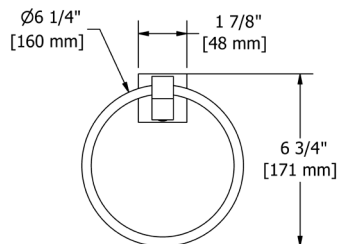

Z07 Zendo™ Towel Ring

Suggested Retail Price	
C	BN
77	106