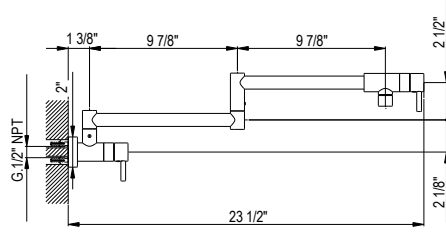

MYTHIC

SOLSTICE

TRATTORIA

QL66 Modern Pot Filler**Suggested Retail Price**

Handle	APC	MB
L	1,440	2,016

- Dual quarter turn lever handle shut-offs, one at the wall and one at the outlet
- Eliminates need to reach over hot burners
- 1.8 GPM