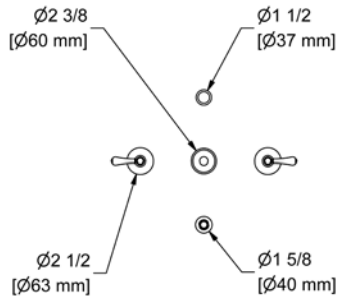

- 3/4" outlet male; 1/2" inlet female NPT

Suggested Retail Price

C	BN
88	103

**MA09 Classic Two Handle Deck Mount Bidet**

Suggested Retail Price			
Handle	C	BN	
+	857	1,040	
L	857	1,040	

**GN09 Classic Two Handle Deck Mount Bidet**