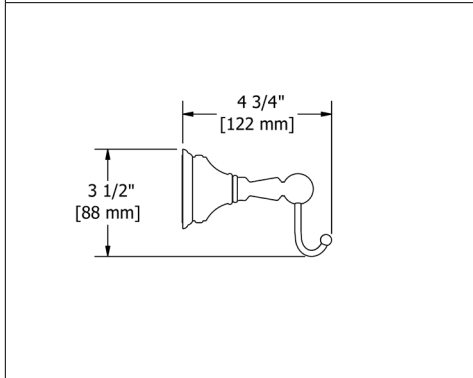

**RT0 Retro™ Robe Hook****Suggested Retail Price**

C	PN	BN
117	184	184

**RT3 Retro™ Toilet Paper Holder****Suggested Retail Price**

C	PN	BN
216	349	349

**RT5 Retro™ 24" Towel Bar****Suggested Retail Price**