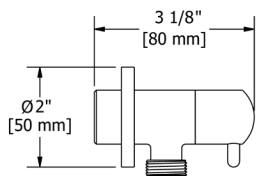

780 Handshower Outlet With Shutoff Valve