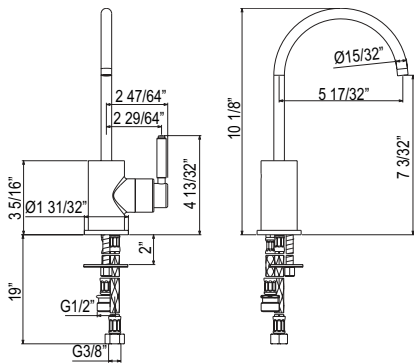

G7545 Lux™ Hot Water Dispenser

Suggested Retail Price

Handle	APC
LM	321

- 5 year warranty
- For use with U.1998 high performance hot water tank and U.1106 filter
- .5 GPM at 45 PSI