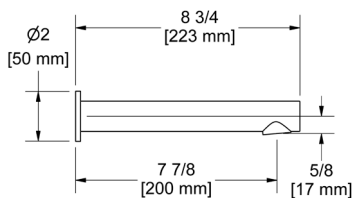

CS01 CS Single Handle Lavatory Faucet

Suggested Retail Price

C	BN
281	416

- Flow rate options at 60 PSI:
  - 1.5 GPM (WaterSense compliant)
  - For 1.0 GPM, order -10 version

CL01 CS Single Handle Tall Lavatory Faucet

Suggested Retail Price

C	BN
390	551

- Flow rate options at 60 PSI:
  - 1.5 GPM (WaterSense compliant)
  - For 1.0 GPM, order -10 version
- Drain assembly sold separately. See Drain tab

867 Wall Mount Tub Spout

Suggested Retail Price

C	BN
110	142

- 1/2" copper slip fit inlet

TCS16 CS 3-Hole Deck Mount Tub Filler Trim

Suggested Retail Price

C	BN
561	843

- 1-jet anti-calcium handshower at 1.8 GPM at 60 PSI
- 6.0 GPM at 60 PSI
- Rough-in valve sold separately:
  - Order RHTB deck mount tub filler rough-in valve: $216

TCS39 CS Single Hole Floor Mount Tub Filler Trim

Suggested Retail Price

C	BN
1,240	1,731

- Thermostatic & pressure balance
- 1-jet anti-calcium handshower at 1.8 GPM at 60 PSI
- 6.0 GPM at 60 PSI
- Rough-in valve sold separately:
  - Order RHFS floor mount tub filler rough-in valve: $229
  - Order RHBX floor mount tub filler rough-in valve for concrete floor installation: $460