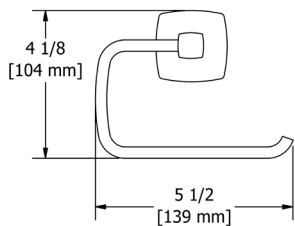

VY0 Venty™ Robe Hook

Suggested Retail Price
C
64

VY3 Venty™ Toilet Paper Holder

Suggested Retail Price
C
90

VY5 Venty™ 24" Towel Bar

• Length can be cut down

Suggested Retail Price
C
169

VY6 Venty™ Double 24" Towel Bar