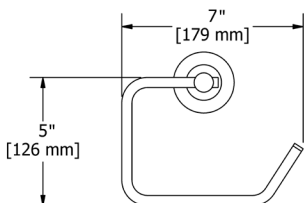

Suggested Retail Price

C	PN	BN
106	144	144

ST5 Star 24" Towel Bar

• Length can be cut down

Suggested Retail Price

C	PN	BN
184	248	248

ST6 Star Double 24" Towel Bar

Suggested Retail Price