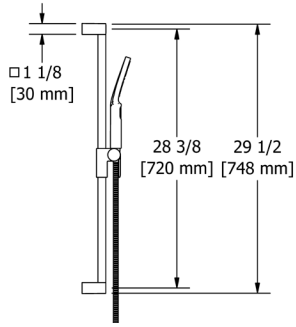

4665 Handshower Set With 30" Slide Bar and 3-Function Handshower

Suggested Retail Price

C	BN	BK
221	281	288

- 4365 2-function handshower
- Flow rate options at 60 PSI:
  - 2.0 GPM
  - For 1.8 GPM, order -WS version