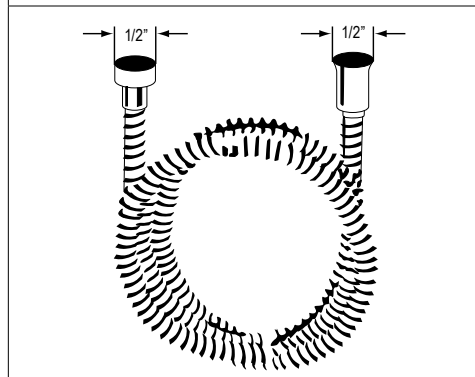

7059 84" Metal Shower Hose

Suggested Retail Price	
C	
73	

- 2 integrated check valves