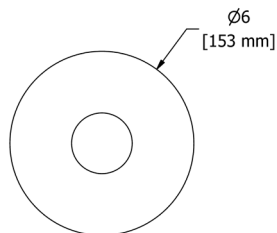

CS06 CS Two Hole Tub Filler Without Risers

Suggested Retail Price

C	BN
672	919

- 1-jet anti-calcium handshower at 1.8 GPM at 60 PSI
- 11.6 GPM at 60 PSI
- 3/4" female NPT inlet
- For deck mount or floor mount installation, order TU04 or TU26

TU26 26" Floor Mount Riser Pair

Suggested Retail Price

C	BN
545	770

- 3/4" outlet male; 1/2" inlet female NPT

TU04 4" Deck Mount Riser Pair

Suggested Retail Price

C	BN
221	306

- 3/4" outlet male; 1/2" inlet female NPT

EXTTU33 3 1/2" Union Extensions

Suggested Retail Price

C	BN
88	103

- 3/4" outlet male; 1/2" inlet female NPT

TCSTM51 CS 1/2" Pressure Balance Trim

Suggested Retail Price

C	BN
213	311

- Temperature and volume control
- 1 function
- Rough-in valve sold separately:
  — Order R51 pressure balance rough-in valve: $137