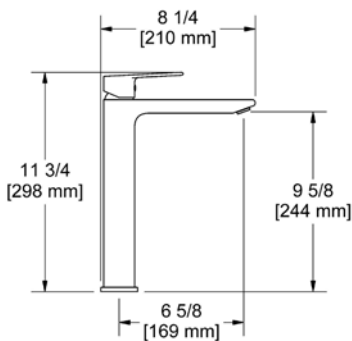

FRL01 Fresk™ Single Handle Tall Lavatory Faucet

Suggested Retail Price

C	BN
528	648

- Flow rate options at 60 PSI:
  - 1.5 GPM
  - For 1.0 GPM, order -10 version
- Drain assembly sold separately. See Drain tab