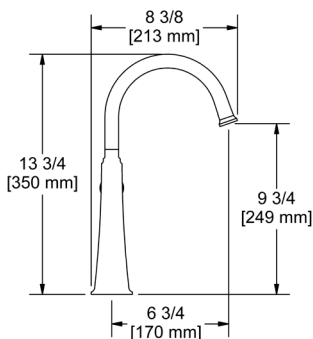

CICLO

CLASSIC

CS

EDGE

EIFFEL

EQUINOX

FRESK

GS

KUBIK

MOMENTI

PALLAGE

PARABOLA

MMRDS01 Momenti™ Single Handle Lavatory Faucet with C-Spout

Suggested Retail Price

Handle	C	PN	BN	BK	BG	CBK	PNBK	BNBK	BGBK
+	672	876	876	942	942	672	876	876	942
J	672	876	876	942	942	672	876	876	942
L	672	876	876	942	942	672	876	876	942
X	672	876	876	942	942	672	876	876	942

- Flow rate options at 60 PSI:
  - 1.5 GPM (WaterSense compliant)
  - For 1.0 GPM, order -10 version

MMSQS01 Momenti™ Single Handle Lavatory Faucet with U-Spout

Suggested Retail Price

Handle	C	PN	BN	BK	BG	CBK	PNBK	BNBK	BGBK
+	672	876	876	942	942	672	876	876	942
J	672	876	876	942	942	672	876	876	942
L	672	876	876	942	942	672	876	876	942
X	672	876	876	942	942	672	876	876	942

- Flow rate options at 60 PSI:
  - 1.5 GPM (WaterSense compliant)
  - For 1.0 GPM, order -10 version

MMRDL01 Momenti™ Single Handle Tall Lavatory Faucet with C-Spout

Suggested Retail Price

Handle	C	PN	BN	BK	BG	CBK	PNBK	BNBK	BGBK
+	809	1,049	1,049	1,131	1,131	809	1,049	1,049	1,131
J	809	1,049	1,049	1,131	1,131	809	1,049	1,049	1,131
L	809	1,049	1,049	1,131	1,131	809	1,049	1,049	1,131
X	809	1,049	1,049	1,131	1,131	809	1,049	1,049	1,131

- Flow rate options at 60 PSI:
  - 1.5 GPM (WaterSense compliant)
  - For 1.0 GPM, order -10 version
- Drain assembly sold separately. See Drain tab

MMSQL01 Momenti™ Single Handle Tall Lavatory Faucet with U-Spout

Suggested Retail Price

Handle	C	PN	BN	BK	BG	CBK	PNBK	BNBK	BGBK
+	809	1,049	1,049	1,131	1,131	809	1,049	1,049	1,131
J	809	1,049	1,049	1,131	1,131	809	1,049	1,049	1,131
L	809	1,049	1,049	1,131	1,131	809	1,049	1,049	1,131
X	809	1,049	1,049	1,131	1,131	809	1,049	1,049	1,131

- Flow rate options at 60 PSI:
  - 1.5 GPM (WaterSense compliant)
  - For 1.0 GPM, order -10 version
- Drain assembly sold separately. See Drain tab

MMRD08 Momenti™ Widespread Lavatory Faucet with C-Spout