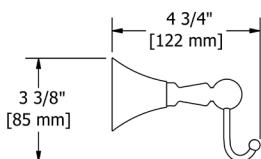

HUO Hudson™ Robe Hook