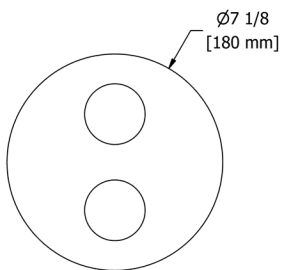

GN83 (SHARED) Classic 3/4" Therm & Pressure Balance Multi-Function System