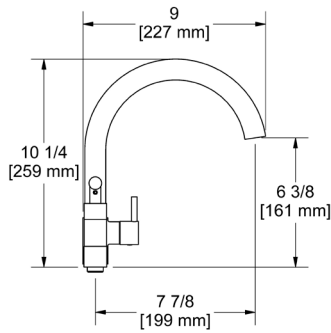

CS06 CS Two Hole Tub Filler Without Risers

Suggested Retail Price

C	BN
672	919

- 1-jet anti-calcium handshower at 1.8 GPM at 60 PSI
- 11.6 GPM at 60 PSI
- 3/4" female NPT inlet
- For deck mount or floor mount installation, order TU04 or TU26

TU26 26" Floor Mount Riser Pair

Suggested Retail Price

C	BN
545	770

- 3/4" outlet male; 1/2" inlet female NPT

TU04 4" Deck Mount Riser Pair

Suggested Retail Price

C	BN
221	306

- 3/4" outlet male; 1/2" inlet female NPT

EXTTU33 3 1/2" Union Extensions

Suggested Retail Price

C	BN
88	103

- 3/4" outlet male; 1/2" inlet female NPT

TCSTM51 CS 1/2" Pressure Balance Trim

Suggested Retail Price

C	BN
213	311

- Temperature and volume control
- 1 function
- Rough-in valve sold separately:
  — Order R51 pressure balance rough-in valve: $137