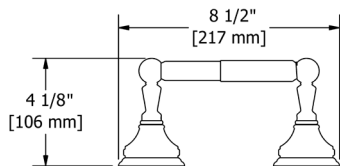

RT0 Retro™ Robe Hook

Suggested Retail Price

C	PN	BN
117	184	184