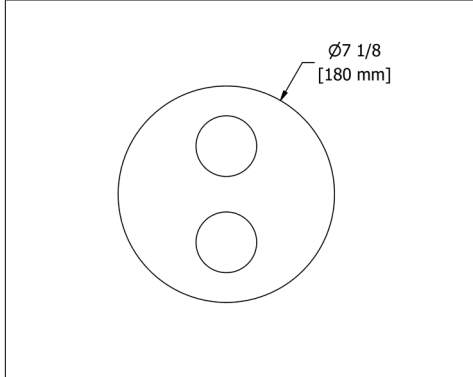

RT83 (SHARED) Retro™ 3/4" Therm & Pressure Balance Multi-Function System

Suggested Retail Price

Handle	C	PN	BN
+	1,226	1,421	1,421
L	1,226	1,421	1,421

- Rough-in valve included with trim
- Temperature and volume control
- Up to 6 functions with optional volume controls
- 20 GPM at 60 PSI
- For 6 functions, 2 additional volume controls required