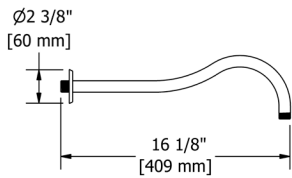

584 16" Wall Mount Shower Arm With Round Escutcheon

Suggested Retail Price

C	PN	BN
119	176	176