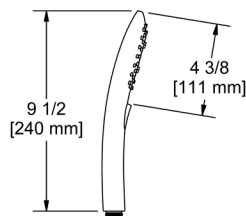

- 3 functions
- Flow rate options at 60 PSI:
  - 2.0 GPM
  - For 1.8 GPM, order -WS version

Suggested Retail Price

C	PN	BN
317	411	411

4365 2-Function 5" Handshower