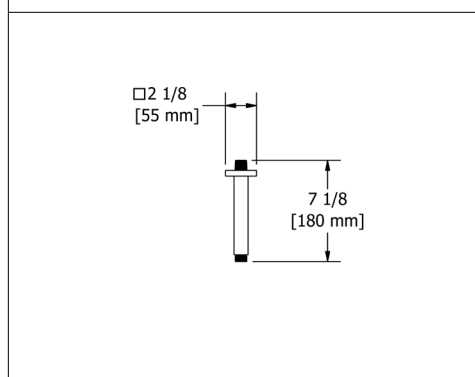

C	PN	BN	BK
73	96	96	104

528 6" Ceiling Mount Shower Arm With Square Escutcheon

Suggested Retail Price

C	PN	BN
77	96	96

518 6" Ceiling Mount Shower Arm With Square Escutcheon

Suggested Retail Price

C	PN	BN	BG
61	89	89	98