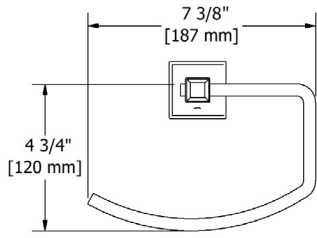

C	PN	BN
166	236	236

- Length can be cut down

C

PN

BN

EF7 Eiffel™ Towel Ring

Suggested Retail Price

C	PN	BN
119	180	180