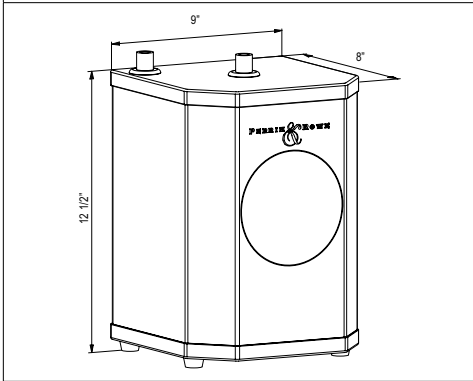

U.1998 High Performance Hot Water Tank

Suggested Retail Price	
$	
	861

- 3-Year limited warranty
- Not compatible with ISE type dispensers