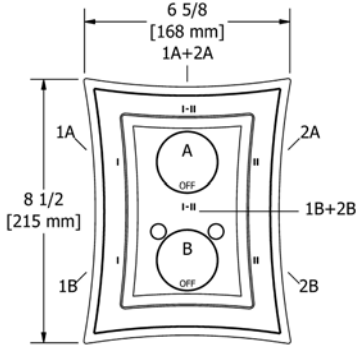

CICLO

CLASSIC

CS

EDGE

EIFFEL

EQUINOX

FRESK

GS

KUBIK

MOMENTI

PALLAGE

PARABOLA

TEF46 (SHARED) Eiffel™ 3/4" Therm & Pressure Balance Trim with up to 6 Functions

Suggested Retail Price

C	PN	BN
864	1,047	1,047

- RioWise™ valve technology
- Temperature and volume control
- Up to 6 functions
- Rough-in valve sold separately:
  - Order R46 therm & pressure balancerough -in valve: $362