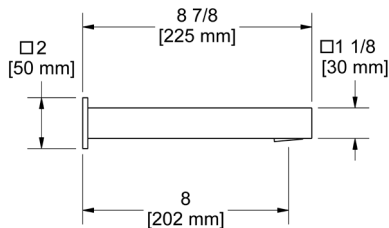

US01 Kubik™ Single Handle Lavatory Faucet

- Flow rate options at 60 PSI:
  - 1.5 GPM
  - For 1.0 GPM, order -10 version

Suggested Retail Price

C	BN	BK
317	411	412

UL01 Kubik™ Single Handle Tall Lavatory Faucet

- Flow rate options at 60 PSI:
  - 1.5 GPM
  - For 1.0 GPM, order -10 version
- Drain assembly sold separately. See Drain tab

Suggested Retail Price

C	BN	BK
418	541	543

US08 Kubik™ Widespread Lavatory Faucet

- Flow rate options at 60 PSI:
  - 1.5 GPM
  - For 1.0 GPM, order -10 version
- Quick Connect system for easy installation

Suggested Retail Price

C	BK
529	688

US11 Kubik™ Wall Mount Lavatory Faucet

- Flow rate options at 60 PSI:
  - 1.5 GPM
  - For 1.0 GPM, order -10 version
- Drain assembly sold separately. See Drain tab

Suggested Retail Price

C	BK
629	851

885 Wall Mount Tub Spout

- 1/2" copper slip fit inlet

Suggested Retail Price

C	BN	BK
159	204	207