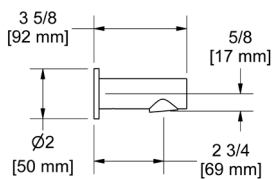

Suggested Retail Price

C	PN
144	184

344 2-Function Body Spray

- Swivel directional control
- 2 functions
- Flow rate options at 60 PSI: — 1.6 GPM

Suggested Retail Price

C	121
---	-----

865 Toe Tester

- 4.0 GPM at 60 PSI
- 1/2" copper slip fit inlet