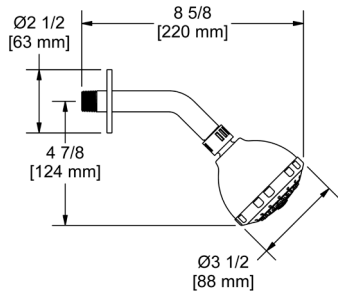

SHOWER

The House of Rohl® brands bring the spa experience home with an exclusive and complete shower offering. Showerheads that deliver a decadent deluge. Handshowers and body sprays immerse the body in soothing rejuvenation. Customers can select designs to achieve the aesthetics and performance they desire — from traditional designs to sleek modern lines, and everything in between. Shower selections with style and quality as well as accessories that add a finishing touch to any décor.