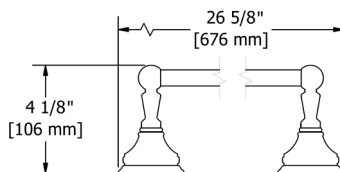

RT3 Retro™ Toilet Paper Holder

Suggested Retail Price

C	PN	BN
216	349	349