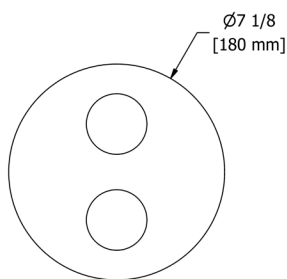

TCSTM23 (SHARED) OR TCSTM44 (NO SHARE) CS 1/2" Therm & Pressure Balance
Trim with up to 3 Functions

Suggested Retail Price

C	BN
369	442

- RioWise™ valve technology
- Temperature and volume control
- Up to 3 functions
- Rough-in valve sold separately:
  - Order R23 therm & pressure balance rough-in valve: $170

TCSTM45 (SHARED) OR TCSTM47 (NO SHARE) CS 1/2" Therm & Pressure Balance
Trim with up to 5 Functions

Suggested Retail Price

C	BN
358	436

- RioWise™ valve technology
- Temperature and volume control
- Up to 5 functions
- Rough-in valve sold separately:
  - Order R45 therm & pressure balance rough-in valve: $237

TCSTM46 (SHARED) CS 3/4" Therm & Pressure Balance Trim with up to 6 Functions

Suggested Retail Price

C	BN
692	849

- RioWise™ valve technology
- Temperature and volume control
- Up to 6 functions
- Rough-in valve sold separately:
  - Order R46 therm & pressure balance rough-in valve: $362

CSTM83 (SHARED) CS 3/4" Therm & Pressure Balance Multi-Function System

Suggested Retail Price

C	BN
1,177	1,336

- Rough-in valve included with trim
- Temperature and volume control
- Up to 6 functions with optional volume controls
- 20 GPM at 60 PSI

TCSTM20 CS 1/2" Volume Control Trim

Suggested Retail Price

C	BN
65	114

- To be used with R83 valve system
- 1/2" female NPT inlet
- Rough-in valve sold separately:
  - Order R20 volume control rough-in valve: $106