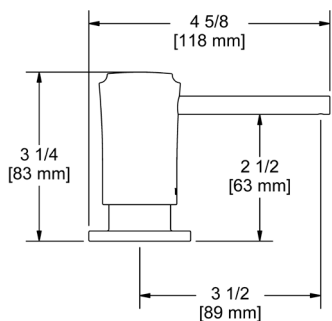

SD9 Soap Dispenser

- Brass construction
- 13.5 fluid ounce bottle capacity
- Top fill

Suggested Retail Price

C	SS	BK	BG
186	197	257	257

LS450 Lux™ II Soap Dispenser

- Brass construction
- 12 fluid ounce bottle capacity
- Top fill

Suggested Retail Price

APC	MB
152	175

AS425 Air Activated Switch Button Only For Waste Disposal

Suggested Retail Price

APC	MB
97	109

AS450 Air Activated Switch Button With Control Box For Waste Disposal

- Control box with mounting hardware included

Suggested Retail Price

APC	MB
292	304

AG600 Luxury Air Gap

Suggested Retail Price

APC	MB
68	79