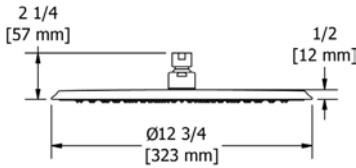

412 13" Rain Showerhead