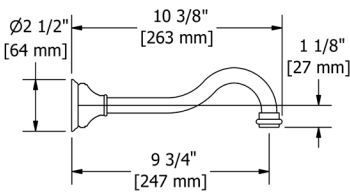

RT01 Retro™ Two Handle Lavatory Faucet

Suggested Retail Price

Handle	C	BN
+	563	759
X	563	759

- Flow rate options at 60 PSI:
  - 1.5 GPM
  - For 1.0 GPM, order -10 version

RT08 Retro™ Widespread Lavatory Faucet

Suggested Retail Price

Handle	C	PN	BN
+	809	1,042	1,042
L	809	1,042	1,042
X	809	1,042	1,042

- Flow rate options at 60 PSI:
  - 1.5 GPM (WaterSense compliant)
  - For 1.0 GPM, order -10 version
- Quick Connect system for easy installation

RT03 Retro™ Wall Mount Lavatory Faucet

Suggested Retail Price

Handle	C	PN	BN
+	815	979	979
L	815	979	979
X	815	979	979

- Flow rate options at 60 PSI:
  - 1.5 GPM (WaterSense compliant)
  - For 1.0 GPM, order -10 version
- Drain assembly sold separately. See Drain tab

ED80 Edge Wall Mount Tub Spout

Suggested Retail Price

C	PN	BN
169	231	231

- 1/2" copper slip fit inlet

RT12 Retro™ 4-Hole Deck Mount Tub Filler

Suggested Retail Price

Handle	C	PN	BN
+	1,054	1,347	1,347
L	1,054	1,347	1,347
X	1,054	1,347	1,347

- 1-jet anti-calcium handshower at 1.8 GPM at 60 PSI
- 11 GPM at 60 PSI
- 1/2" male NPT inlet