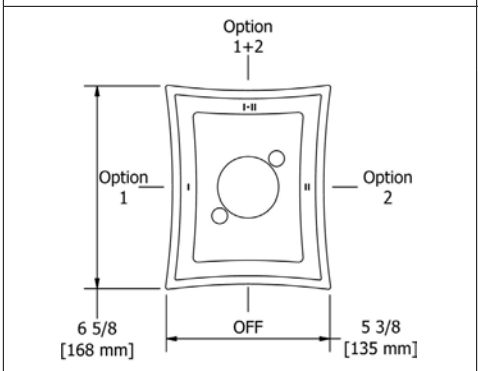

TEF23 (SHARED) OR TEF44 (NO SHARE) Eiffel™ 1/2" Therm & Pressure Balance Trim with up to 3 Functions