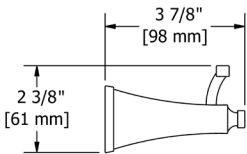

CICLO

CLASSIC

CS

EDGE

EIFFEL

EQUINOX

FRESK

GS

KUBIK

MOMENTI

PALLAGE

PARABOLA

TEF46 (SHARED) Eiffel™ 3/4" Therm & Pressure Balance Trim with up to 6 Functions

Suggested Retail Price

C	PN	BN
864	1,047	1,047

- RioWise™ valve technology
- Temperature and volume control
- Up to 6 functions
- Rough-in valve sold separately:
  - Order R46 therm & pressure balancerough -in valve: $362

EF83 (SHARED) Eiffel™ 3/4" Therm & Pressure Balance Multi-Function System

Suggested Retail Price

C	PN	BN
1,384	1,593	1,593

- Rough-in valve included with trim
- Temperature and volume control
- Up to 6 functions with optional volume controls
- 20 GPM at 60 PSI
- For 6 functions, 2 additional volume controls required

EFO Eiffel™ Robe Hook

Suggested Retail Price

C	PN	BN
75	109	109

EF3 Eiffel™ Toilet Paper Holder

Suggested Retail Price

C	PN	BN
119	175	175

EF5 Eiffel™ 24" Towel Bar

Suggested Retail Price

C	PN	BN
166	236	236

- Length can be cut down