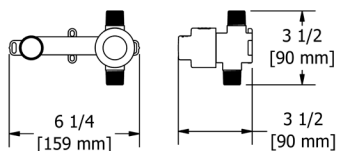

360 WALL MOUNT LAVATORY ROUGH-IN VALVE

RH360 Wall Mount Widespread Rough-in Valve

Suggested Retail Price

$
102

- 4-point handle installation (top, right, bottom, left)
- 1.2 GPM at 60 PSI
- 1/2" female NPT inlet
- For wall mount TXX360 lavatory faucet trim