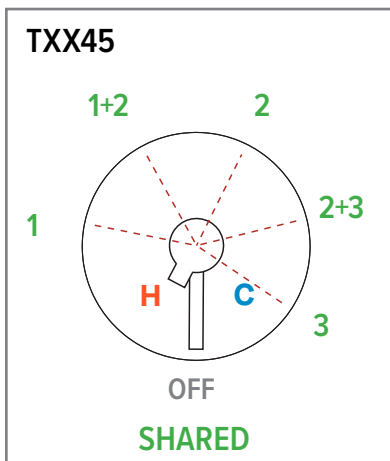

RIOWISE™ THERM & PRESSURE BALANCE ROUGH-IN VALVE

1/2" THERM & PRESSURE BALANCE - 5 FUNCTIONS

R45

- 6.3 GPM at 60 PSI
- Temperature and volume control with diverter
- RioWise™ technology
- Recommended inlet connections: 1/2" NPT, PEX (SPEX), Expansion Pex (EX)
- Must add valve trim TXX45 for shared 5 functions
- Must add valve trim TXX47 for non-shared 3 functions

R45 1/2" Therm & Pressure Balance Rough-in Valve with up to 5 Functions