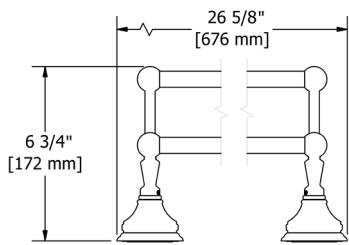

PARADOX

PROFILE

RETRO

RIU

SALOMÉ

SYLLA

VENTY

ZENDO

LAVATORY DRAINS

ROUGH-IN VALVES

SHOWER

PARTS

CARE & MAINTENANCE

TERMS

RT6 Retro™ Double 24" Towel Bar

Suggested Retail Price

C	PN	BN
330	489	489