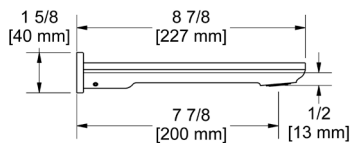

EQS01 Equinox™ Single Handle Lavatory Faucet

Suggested Retail Price

C	BN	BK
368	472	494

- Flow rate options at 60 PSI:
  - 1.5 GPM
  - For 1.0 GPM, order -10 version

EQL01 Equinox™ Single Handle Tall Lavatory Faucet

Suggested Retail Price

C	BN	BK
489	583	613

- Flow rate options at 60 PSI:
  - 1.5 GPM
  - For 1.0 GPM, order -10 version
- Drain assembly sold separately. See Drain tab

EQ08 Equinox™ Widespread Lavatory Faucet

Suggested Retail Price

C	BN	BK
535	649	683

- Flow rate options at 60 PSI:
  - 1.5 GPM (WaterSense compliant)
  - For 1.0 GPM, order -10 version (WaterSense compliant)
- Quick Connect system for easy installation

EQ11 Equinox™ Wall Mount Lavatory Faucet

Suggested Retail Price

C	BK
489	613

- Flow rate options at 60 PSI:
  - 1.5 GPM
  - For 1.0 GPM, order -10 version
- Drain assembly sold separately. See Drain tab

EQ80 Equinox™ Wall Mount Tub Spout

Suggested Retail Price

C	BN	BK
245	314	329

- 1/2" copper slip fit inlet