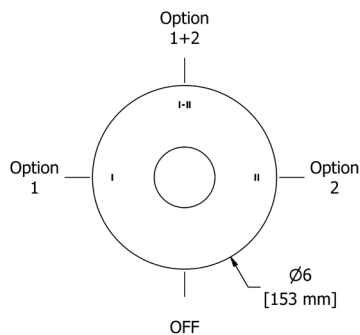

TGN23 (SHARED) OR TGN44 (NO SHARE) Classic 1/2" Therm & Pressure Balance Trim with up to 3 Functions

Suggested Retail Price			
Handle	C	PN	BN
+	405	491	491
L	405	491	491

- RioWise™ valve technology
- Temperature and volume control
- Up to 3 functions
- Rough-in valve sold separately:
  — Order R23 therm & pressure balance rough-in valve: $170