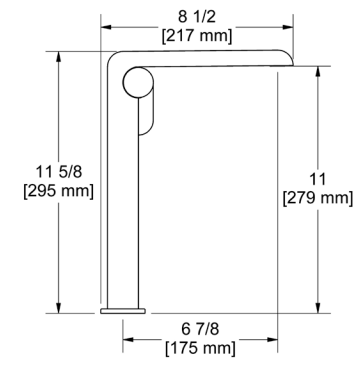

CISO1 Ciclo™ Single Handle Lavatory Faucet

Suggested Retail Price

Handle	C	BC	BK	BG	CBK	BKC	BCBK	BKBC	BGBK	BKBG
(Plain)	762	1,043	965	1,043	762	965	1,043	965	1,043	965
KN	762	1,043	965	1,043	762	965	1,043	965	1,043	965
LN	762	1,043	965	1,043	762	965	1,043	965	1,043	965

- Flow rate options at 60 PSI:
  - 1.5 GPM (WaterSense compliant)
  - For 1.0 GPM, order -10 version

CILO1 Ciclo™ Single Handle Tall Lavatory Faucet

Suggested Retail Price

Handle	C	BC	BK	BG	CBK	BKC	BCBK	BKBC	BGBK	BKBG
(Plain)	942	1,234	1,178	1,234	942	1,178	1,234	1,178	1,234	1,178
KN	942	1,234	1,178	1,234	942	1,178	1,234	1,178	1,234	1,178
LN	942	1,234	1,178	1,234	942	1,178	1,234	1,178	1,234	1,178

- Flow rate options at 60 PSI:
  - 1.5 GPM (WaterSense compliant)
  - For 1.0 GPM, order -10 version
- Drain assembly sold separately. See Drain tab

CIO8 Ciclo™ Widespread Lavatory Faucet

Suggested Retail Price

Handle	C	BC	BK	BG	CBK	BKC	BCBK	BKBC	BGBK	BKBG
(Plain)	999	1,234	1,178	1,234	999	1,178	1,234	1,178	1,234	1,178
KN	999	1,234	1,178	1,234	999	1,178	1,234	1,178	1,234	1,178
LN	999	1,234	1,178	1,234	999	1,178	1,234	1,178	1,234	1,178

- Flow rate options at 60 PSI:
  - 1.5 GPM
  - For 1.0 GPM, order -10 version
- Quick Connect system for easy installation

PB80 Parabola™ Wall Mount Tub Spout

Suggested Retail Price

C	BK	BG
248	353	353

- 1/2" male NPT inlet

TPB66 Parabola™ 3-Hole Deck Mount Tub Filler Trim

Suggested Retail Price

C	BK	BG
1,000	1,503	1,503

- 1-jet anti-calcium handshower at 1.8 GPM at 60 PSI
- 4.6 GPM at 60 PSI
- Rough-in valve sold separately:
  - Order RH66 deck mount tub filler rough-in valve: $229