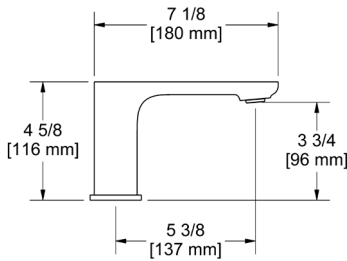

EQ08 Equinox™ Widespread Lavatory Faucet

Suggested Retail Price

C	BN	BK
535	649	683

- Flow rate options at 60 PSI:
  - 1.5 GPM (WaterSense compliant)
  - For 1.0 GPM, order -10 version (WaterSense compliant)
- Quick Connect system for easy installation