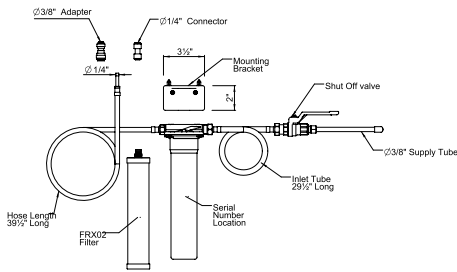

HRK-2000 Arolla™ Inline Filter System

- Includes cartridge and connection hoses
- Filter faucet not included
- For replacement cartridge, order HRF-1000

Suggested Retail Price	
	$
	620