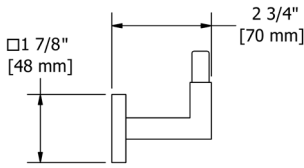

KS0 Kubik™ Robe Hook

Suggested Retail Price
C
 68

KS3 Kubik™ Toilet Paper Holder

Suggested Retail Price
C
 95

KS5 Kubik™ 24\"

• Length can be cut down

Suggested Retail Price
C
 176

KS6 Kubik™ Double 24\"