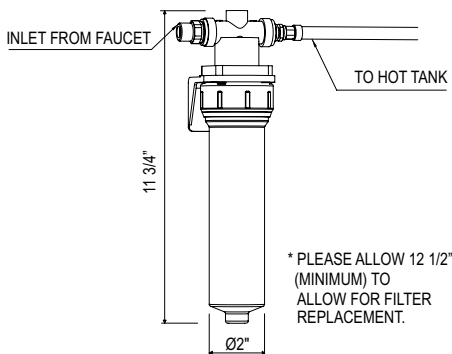

U.1106 Hot Water Inline Filter System

Suggested Retail Price

	$
	344

- Includes cartridge and connection hoses
- Filter faucet not included
- Recommend changing filter every 6 months or 1,000 gallons
- For replacement cartridge, order U.PRF1 for hot water replacement filter cartridge every 6 months: $119