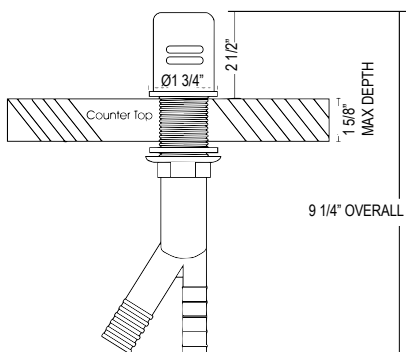

AG600 Luxury Air Gap

Suggested Retail Price

APC	MB
68	79