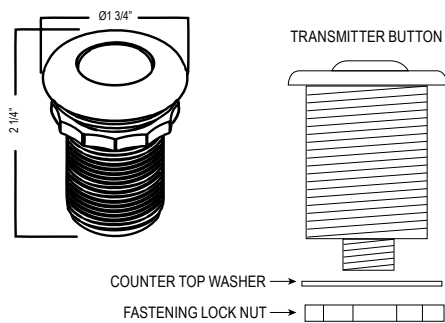

AS425 Air Activated Switch Button Only For Waste Disposal

Suggested Retail Price

APC	MB
97	109