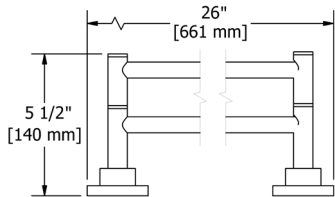

ST6 Star Double 24" Towel Bar

Suggested Retail Price

C	PN	BN	BK	BG
274	380	380	410	410