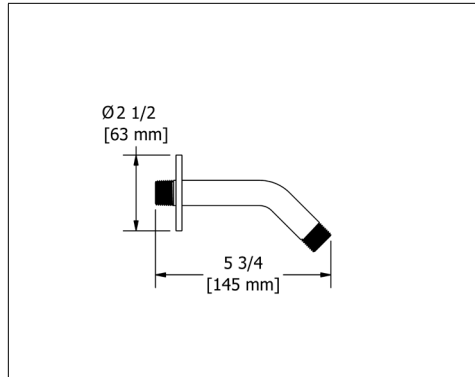

506 6" Wall Mount Shower Arm With Round Escutcheon

Suggested Retail Price

C	BN
21	33

3D rendering of the shower arm 506, showing its curved design and the round escutcheon.