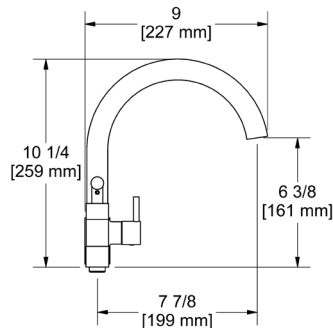

RU06 Riu™ Two Hole Tub Filler Without Risers

- 1-jet anti-calcium handshower at 1.8 GPM at 60 PSI
- 11.6 GPM at 60 PSI
- 3/4" female NPT inlet
- For deck mount or floor mount installation, order TU04 or TU26

Suggested Retail Price

Handle	C	PN	BN	BK
+	672	919	840	874
L	672	919	919	874

TU26 26" Floor Mount Riser Pair