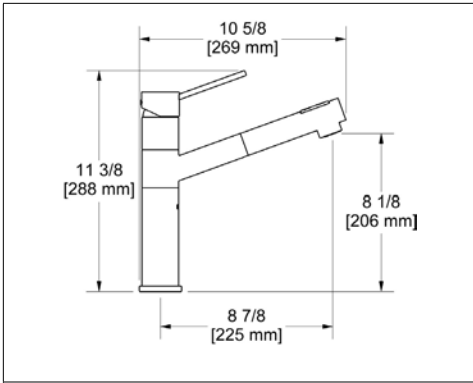

AL3220AF1
ROHL® Price Book

CY101 Cayo™ Pull-Out Kitchen Faucet

Suggested Retail Price	
C	SS
735	928

- Dual-spray functionality with ability to toggle between stream and spray settings
- Flow rate options at 60 PSI:
  - 2.2 GPM
  - For 1.5 GPM, order -15 version