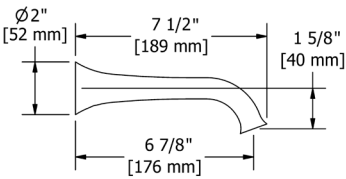

CICLO

CLASSIC

CS

EDGE

EIFFEL

EQUINOX

FRESK

GS

KUBIK

MOMENTI

PALLAGE

PARABOLA

ED01 Edge Single Handle Lavatory Faucet

Suggested Retail Price

C	PN	BN
306	466	466

- Flow rate options at 60 PSI:
  - 1.5 GPM (WaterSense compliant)
  - For 1.0 GPM, order -10 version

ED08 Edge Widespread Lavatory Faucet

Suggested Retail Price

Handle	C	PN	BN
+	476	594	594
L	476	594	594

- Flow rate options at 60 PSI:
  - 1.5 GPM (WaterSense compliant)
  - For 1.0 GPM, order -10 version
- Quick Connect system for easy installation

ED03 Edge Wall Mount Lavatory Faucet

Suggested Retail Price

Handle	C	PN	BN
+	624	766	766
L	624	766	766

- Flow rate options at 60 PSI:
  - 1.5 GPM (WaterSense compliant)
  - For 1.0 GPM, order -10 version
- Drain assembly sold separately. See Drain tab

ED80 Edge Wall Mount Tub Spout

Suggested Retail Price

C	PN	BN
169	231	231

- 1/2" copper slip fit inlet

TED16 Edge 3-Hole Deck Mount Tub Filler Trim

Suggested Retail Price

C	PN	BN
543	764	764

- 1-jet anti-calcium handshower at 1.8 GPM at 60 PSI
- 6.0 GPM at 60 PSI
- Rough-in valve sold separately:
  - Order RHTB deck mount tub filler rough-in valve: $216