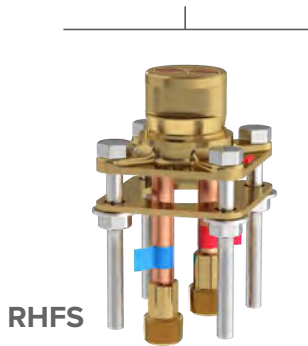

ROUGH-IN VALVES FOR FLOOR MOUNT TUB FILLERS

RHFS