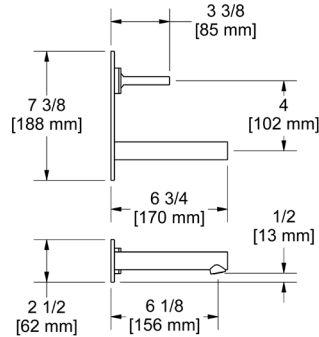

GS11 GS Wall Mount Lavatory Faucet

- Flow rate options at 60 PSI:
  - 1.5 GPM
  - For 1.0 GPM, order -10 version
- Drain assembly sold separately. See Drain tab

Suggested Retail Price	
C	BK
434	565