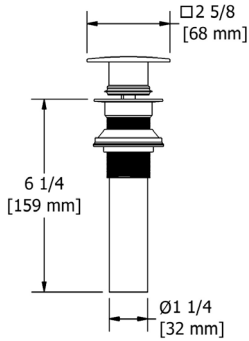

DL140 Push Drain Without Overflow

Suggested Retail Price

C
85

- 1 1/4" tail piece