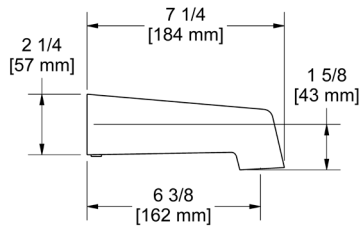

890 Wall Mount Tub Spout

- 1/2" copper slip fit inlet

Suggested Retail Price	
C	BN
56	

891 Wall Mount Tub Spout With Diverter

- 1/2" copper slip fit inlet

Suggested Retail Price		
C	BN	BK
67	86	114

TUS16 Kubik™ 3-Hole Deck Mount Tub Filler Trim

- 1-jet anti-calcium handshower at 1.8 GPM at 60 PSI
- 6.0 GPM at 60 PSI
- Rough-in valve sold separately:
  - Order RHTB deck mount tub filler rough-in valve: $216

Suggested Retail Price		
C	BN	BK
701	976	913

US21 Kubik™ Wall Mount Tub Filler

- Thermostatic & pressure balance
- 1-jet anti-calcium handshower at 1.8 GPM at 60 PSI
- 5.4 GPM at 60 PSI
- 1/2" female NPT inlet

Suggested Retail Price		
C	BN	BK
1,320	1,715	1,716

TUS39 Kubik™ Single Hole Floor Mount Tub Filler Trim

- Thermostatic & pressure balance
- 1-jet anti-calcium handshower at 1.8 GPM at 60 PSI
- 6.0 GPM at 60 PSI
- Rough-in valve sold separately:
  - Order RHFS floor mount tub filler rough-in valve: $229
  - Order RHBX floor mount tub filler rough-in valve for concrete floor installation: $460

Suggested Retail Price		
C	BN	BK
1,454	1,961	1,891