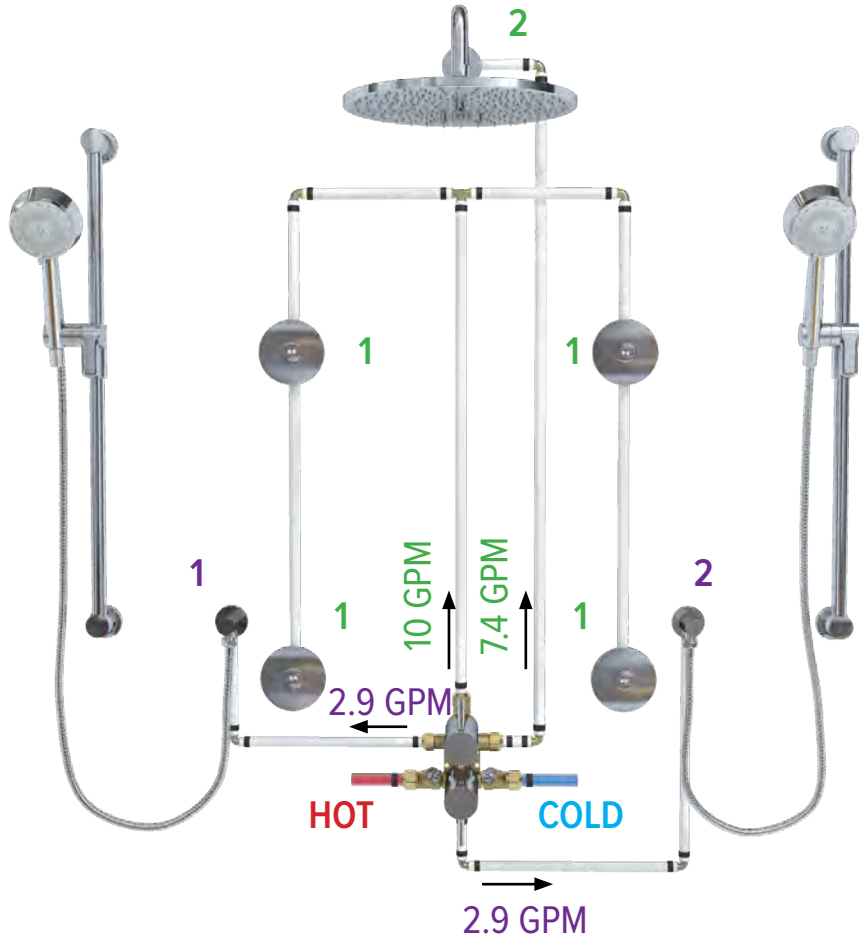

3/4" HIGH PERFORMANCE ROUGH-IN AND TRIM

3/4" THERM & PRESSURE BALANCE - MULTI-FUNCTION

R83 Not CEC Compliant

- 20 GPM max, see diagram for details
- 2 temperature and 2 volume controls; also supports 2 optional volume controls
- Recommended inlet connection: 3/4" NPT
- Complete with rough and trim

Flow rates:

- 1: 10 GPM
- 2: 7.4 GPM
- 1: 2.9 GPM
- 2: 2.9 GPM

R83 3/4" Therm & Pressure Balance Multi-Function System

Not Sold Separately