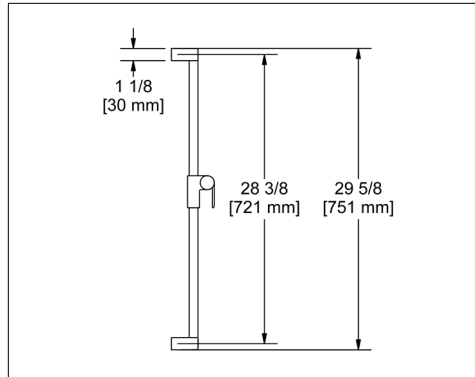

4855 31" Shower Bar

- Easy-Glide adjustable slider

Suggested Retail Price

C	PN	BN	BK	BG
137	165	165	186	186

4842 36" Shower Bar

- Easy-Glide adjustable slider

Suggested Retail Price

C	PN	BN
158	219	219