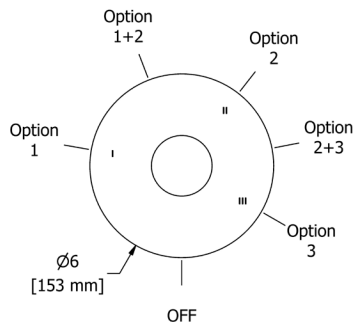

TPXTQ51 Paradox™ 1/2" Pressure Balance Trim

Suggested Retail Price

C	BG
213	355

- Temperature and volume control
- 1 function
- Rough-in valve sold separately:
  - Order R51 pressure balance rough-in valve: $137

TPXTM23 (SHARED) OR TPXTM44 (NO SHARE) Paradox™ 1/2" Therm & Pressure Balance Trim with up to 3 Functions

Suggested Retail Price

C	BK	BG
394	618	618

- RioWise™ valve technology
- Temperature and volume control
- Up to 3 functions
- Rough-in valve sold separately:
  - Order R23 therm & pressure balance rough-in valve: $170

TPXTQ23 (SHARED) OR TPXTQ44 (NO SHARE) Paradox™ 1/2" Therm & Pressure Balance Trim with up to 3 Functions

Suggested Retail Price

C	BG
394	618

- RioWise™ valve technology
- Temperature and volume control
- Up to 3 functions
- Rough-in valve sold separately:
  - Order R23 therm & pressure balance rough-in valve: $170

TPXTM45 (SHARED) OR TPXTM47 (NO SHARE) Paradox™ 1/2" Therm & Pressure Balance Trim with up to 5 Functions

Suggested Retail Price

C	BK	BG
376	622	622

- RioWise™ valve technology
- Temperature and volume control
- Up to 5 functions
- Rough-in valve sold separately:
  - Order R45 therm & pressure balance rough-in valve: $237

TPXTQ45 (SHARED) OR TPXTQ47 (NO SHARE) Paradox™ 1/2" Therm & Pressure Balance Trim with up to 5 Functions

Suggested Retail Price

C	BG
376	622

- RioWise™ valve technology
- Temperature and volume control
- Up to 5 functions
- Rough-in valve sold separately:
  - Order R45 therm & pressure balance rough-in valve: $237