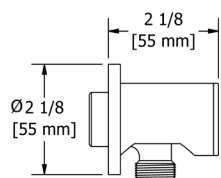

4823 Handshower Set With 36" Slide Bar and 3-Function Handshower

Suggested Retail Price

C
312

- 4363 3-function handshower
- Flow rate options at 60 PSI:
  - 2.0 GPM
  - For 1.8 GPM, order -WS version

2020 Handshower Set With 36" Slide Bar and 4-Function Handshower

Suggested Retail Price

C	PN	BN
312	476	476

- 4368 4-function handshower
- Flow rate options at 60 PSI:
  - 2.0 GPM
  - For 1.8 GPM, order -WS version

8080 Handshower Set With 39" Slide Bar and 2-Function Handshower

Suggested Retail Price

C
551

- 4372 2-function handshower
- Flow rate options at 60 PSI:
  - 1.8 GPM
  - For 1.5 GPM, order -15 version

747 Handshower Outlet

Suggested Retail Price

C	PN	BN
37	61	61

775 Handshower Outlet

Suggested Retail Price

C	PN	BN	BK	BG
38	64	64	70	70