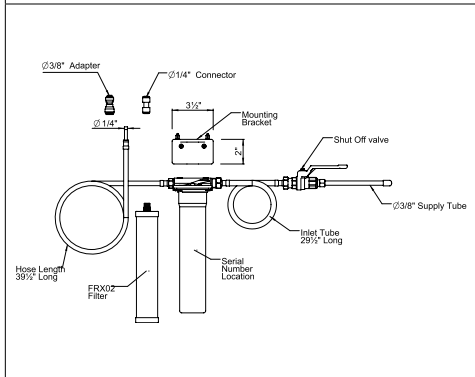

HRK-2000 Arolla™ Inline Filter System

Suggested Retail Price	
C	SS
	620

- Includes cartridge and connection hoses
- Filter faucet not included
- For replacement cartridge, order HRF-1000