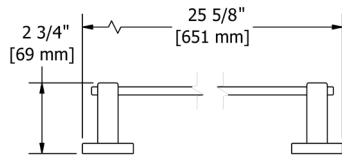

**SA0 Salomé™ Robe Hook**

Suggested Retail Price	
C	PN
64	90

SA3 Salomé™ Toilet Paper Holder

Suggested Retail Price	
C	PN
109	164

SA5 Salomé™ 24" Towel Bar

- Length can be cut down

Suggested Retail Price	
C	PN
169	236