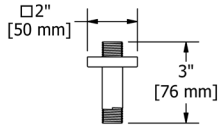

597 12" Ceiling Mount Shower Arm With Oval Escutcheon

Suggested Retail Price	
C	
95	

579 3" Ceiling Mount Shower Arm With Square Escutcheon

Suggested Retail Price			
C	PN	BN	BK
64	82	82	89

529 3" Ceiling Mount Shower Arm With Square Escutcheon