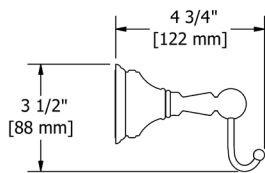

C	PN	BN
170	231	231

- Length can be cut down

HU6 Hudson™ Double 24" Towel Bar

Suggested Retail Price

C	PN	BN
264	348	348

HU7 Hudson™ Towel Ring

Suggested Retail Price

C	PN	BN
92	121	121