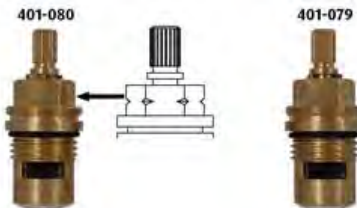

401-080, 401-079 Cartridges For XX04, XX08 Lavatory Faucets, XX09, XX13 Bidets, XX06, XX10, XX12 Tub Fillers, XX100, XX400, XX801 Kitchen Faucets

Suggested Retail Price	
Part	$
401-079 Hot Cartridge	42
401-080 Cold Cartridge	42

- For series ED, CS, PA, SY, RU, RT, BR, SO, TO and AZ