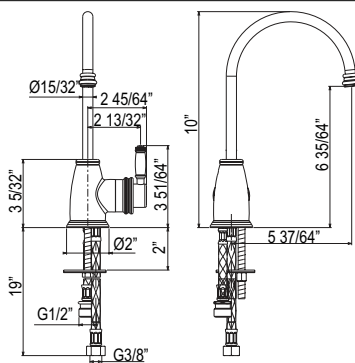

MB7945 Gotham™ Hot Water Dispenser

Suggested Retail Price

Handle	APC
LM	374

- 5 year warranty
- For use with U.1998 high performance hot water tank and U.1106 filter
- .5 GPM at 45 PSI
- Not suitable for R.O. systems or instant hot systems