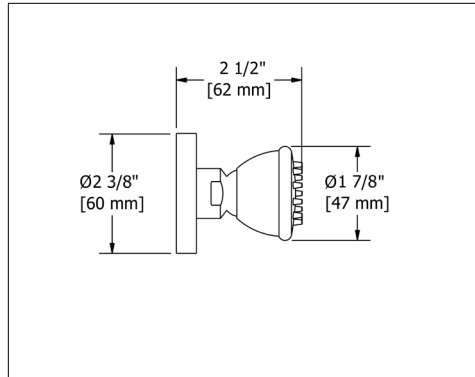

390 Single Function Body Spray