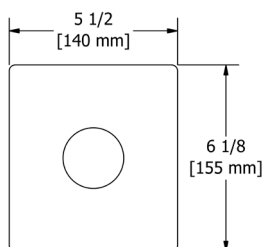

TZOTQ51 Zendo™ 1/2" Pressure Balance Trim

- Temperature and volume control
- 1 function
- Rough-in valve sold separately:
  - Order R51 pressure balance rough-in valve: $137

Suggested Retail Price

C	BN
213	311