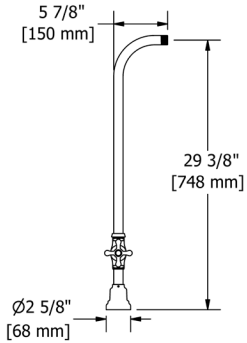

KUBIK

MOMENTI

PALLAGE

PARABOLA

TU33 30" Floor Mount Riser Pair

- 3/4" outlet male; 1/2" inlet female NPT
- Rough-in valve and trim included

Suggested Retail Price

C	PN	BN
628	905	905