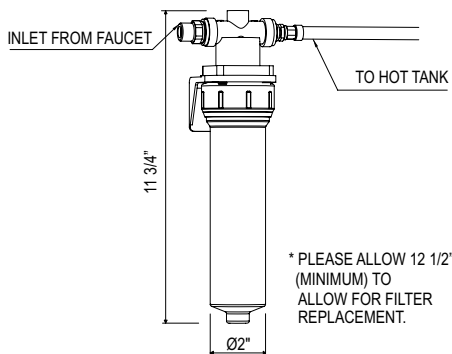

U.1106 Hot Water Inline Filter System

Suggested Retail Price

Handle	APC	MB
	$	
		344

- Includes cartridge and connection hoses
- Filter faucet not included
- Recommend changing filter every 6 months or 1,000 gallons
- For replacement cartridge, order U.PRF1 for hot water replacement filter cartridge every 6 months: $119