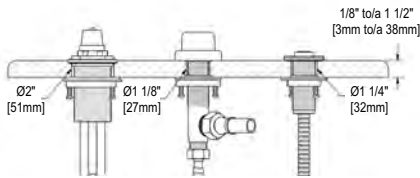

- Available inlet connections: 1/2" NPT, PEX (SPEX), Expansion Pex (EX)

Suggested Retail Price	
Connection	$
(NPT)	229
EX	229
SPEX	229