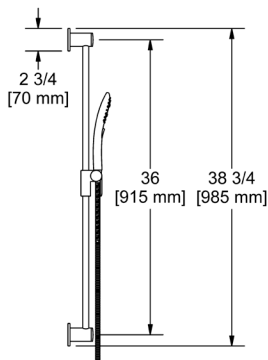

8080 Handshower Set With 39" Slide Bar and 2-Function Handshower

Suggested Retail Price

C
551

- 4372 2-function handshower
- Flow rate options at 60 PSI:
  - 1.8 GPM
  - For 1.5 GPM, order -15 version