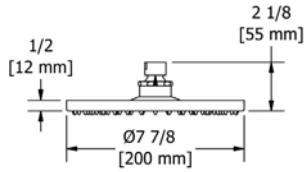

468 8" Rain Showerhead