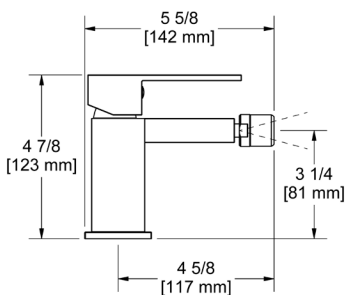

US13 Kubik™ Single Handle Deck Mount Bidet

Suggested Retail Price

C
439

TUS51 Kubik™ 1/2" Pressure Balance Trim

Suggested Retail Price

C	BN	BK
278	400	362

- Temperature and volume control
- 1 function
- Rough-in valve sold separately:
  - Order R51 pressure balance rough-in valve: $137

TUS23 (SHARED) OR TUS44 (NO SHARE) Kubik™ 1/2" Therm & Pressure Balance Trim with up to 3 Functions

Suggested Retail Price

C	BN	BK
477	670	620

- RioWise™ valve technology
- Temperature and volume control
- Up to 3 functions
- Rough-in valve sold separately:
  - Order R23 therm & pressure balance rough-in valve: $170

TUS45 (SHARED) OR TUS47 (NO SHARE) Kubik™ 1/2" Therm & Pressure Balance Trim with up to 5 Functions

Suggested Retail Price

C	BN	BK
477	690	620

- RioWise™ valve technology
- Temperature and volume control
- Up to 5 functions
- Rough-in valve sold separately:
  - Order R45 therm & pressure balance rough-in valve: $237

TUS46 (SHARED) Kubik™ 3/4" Therm & Pressure Balance Trim with up to 6 Functions

Suggested Retail Price

C	BN
899	1,277

- RioWise™ valve technology
- Temperature and volume control
- Up to 6 functions
- Rough-in valve sold separately:
  - Order R46 therm & pressure balancerough -in valve: $362