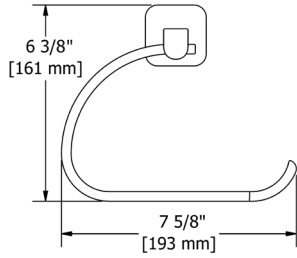

**SA0 Salomé™ Robe Hook**

Suggested Retail Price	
C	PN
64	90

SA3 Salomé™ Toilet Paper Holder

Suggested Retail Price	
C	PN
109	164

SA5 Salomé™ 24" Towel Bar

- Length can be cut down

Suggested Retail Price	
C	PN
169	236