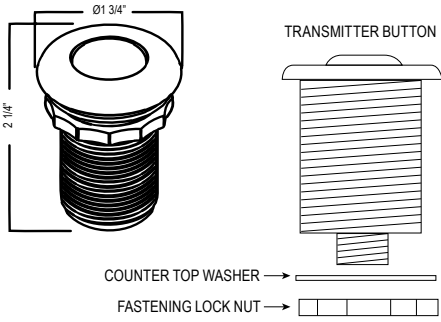

AS425 Air Activated Switch Button Only For Waste Disposal

Suggested Retail Price

APC	MB
97	109