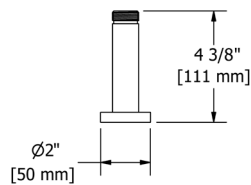

CS06 CS Two Hole Tub Filler Without Risers

Suggested Retail Price

C	BN
672	919

- 1-jet anti-calcium handshower at 1.8 GPM at 60 PSI
- 11.6 GPM at 60 PSI
- 3/4" female NPT inlet
- For deck mount or floor mount installation, order TU04 or TU26

TU26 26" Floor Mount Riser Pair

Suggested Retail Price

C	BN
545	770

- 3/4" outlet male; 1/2" inlet female NPT

TU04 4" Deck Mount Riser Pair

Suggested Retail Price

C	BN
221	306

- 3/4" outlet male; 1/2" inlet female NPT

EXTTU33 3 1/2" Union Extensions

Suggested Retail Price

C	BN
88	103

- 3/4" outlet male; 1/2" inlet female NPT

TCSTM51 CS 1/2" Pressure Balance Trim

Suggested Retail Price

C	BN
213	311

- Temperature and volume control
- 1 function
- Rough-in valve sold separately:
  — Order R51 pressure balance rough-in valve: $137