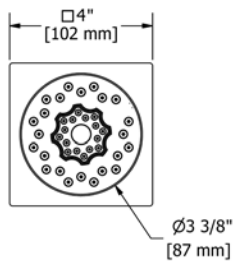

- Swivel directional control
- 2 functions
- Flow rate options at 60 PSI: — 1.6 GPM

Suggested Retail Price

C	121

865 Toe Tester