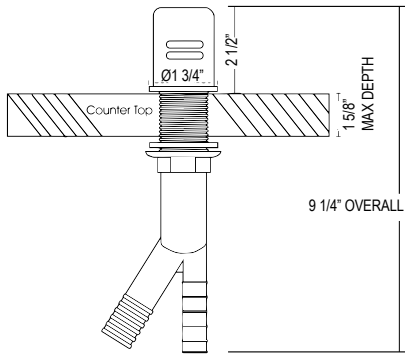

AG600 Luxury Air Gap

Suggested Retail Price

APC	MB
68	79