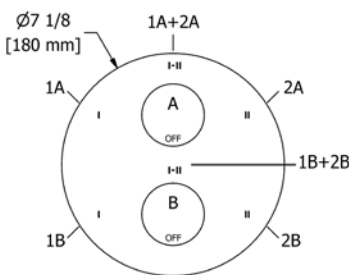

TCSTM23 (SHARED) OR TCSTM44 (NO SHARE) CS 1/2" Therm & Pressure Balance
Trim with up to 3 Functions

Suggested Retail Price

C	BN
369	442

- RioWise™ valve technology
- Temperature and volume control
- Up to 3 functions
- Rough-in valve sold separately:
  - Order R23 therm & pressure balance rough-in valve: $170

TCSTM45 (SHARED) OR TCSTM47 (NO SHARE) CS 1/2" Therm & Pressure Balance
Trim with up to 5 Functions

Suggested Retail Price

C	BN
358	436

- RioWise™ valve technology
- Temperature and volume control
- Up to 5 functions
- Rough-in valve sold separately:
  - Order R45 therm & pressure balance rough-in valve: $237

TCSTM46 (SHARED) CS 3/4" Therm & Pressure Balance Trim with up to 6 Functions

Suggested Retail Price

C	BN
692	849

- RioWise™ valve technology
- Temperature and volume control
- Up to 6 functions
- Rough-in valve sold separately:
  - Order R46 therm & pressure balance rough-in valve: $362

CSTM83 (SHARED) CS 3/4" Therm & Pressure Balance Multi-Function System

Suggested Retail Price

C	BN
1,177	1,336

- Rough-in valve included with trim
- Temperature and volume control
- Up to 6 functions with optional volume controls
- 20 GPM at 60 PSI

TCSTM20 CS 1/2" Volume Control Trim

Suggested Retail Price

C	BN
65	114

- To be used with R83 valve system
- 1/2" female NPT inlet
- Rough-in valve sold separately:
  - Order R20 volume control rough-in valve: $106