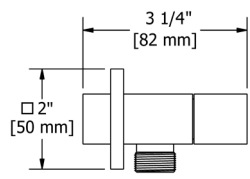

770 Handshower Outlet With Shutoff Valve

Suggested Retail Price		
C	PN	BN
158	210	210

760 Handshower Outlet With Shutoff Valve

Suggested Retail Price	
C	BN
137	203

744 Handshower Outlet With Shutoff Valve