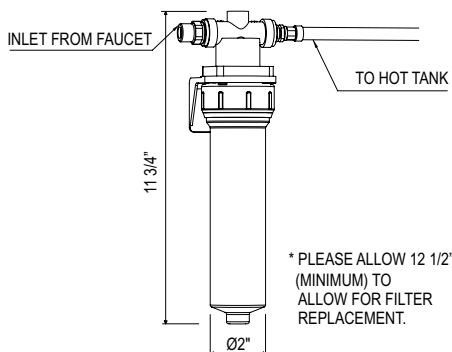

U.1106 Hot Water Inline Filter System

- Includes cartridge and connection hoses
- Filter faucet not included
- Recommend changing filter every 6 months or 1,000 gallons
- For replacement cartridge, order U.PRF1 for hot water replacement filter cartridge every 6 months: $119

Suggested Retail Price	
	$
	344