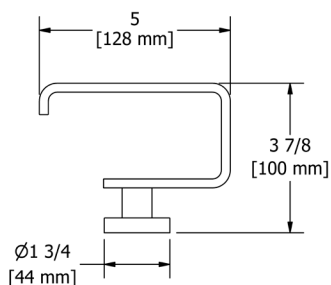

PX3 Paradox™ Toilet Paper Holder

Suggested Retail Price

C	BN	BK
90	150	164