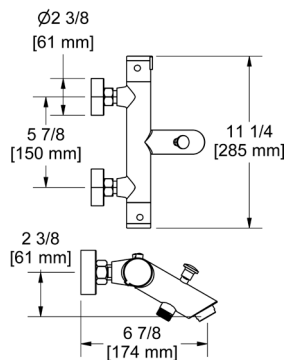

CSTM81 1/2" Thermostatic External Bar With Diverter and Tub Spout

- 4.5 GPM at 60 PSI
- 3/4" female NPT inlet

Suggested Retail Price

C
402

EXT77 Horizontal Extensions Kit

- 3/4" outlet male; 1/2" inlet female NPT

Suggested Retail Price

C
69