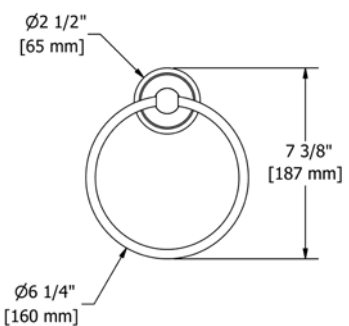

RT7 Retro™ Towel Ring

Suggested Retail Price

C	PN	BN
134	202	202