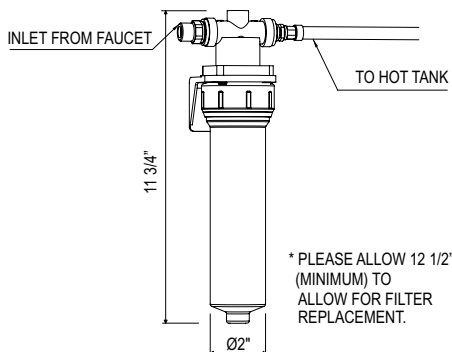

U.1106 Hot Water Inline Filter System

Suggested Retail Price

Handle	APC	MB
LM		$
		344

- Includes cartridge and connection hoses
- Filter faucet not included
- Recommend changing filter every 6 months or 1,000 gallons
- For replacement cartridge, order U.PRF1 for hot water replacement filter cartridge every 6 months: $119