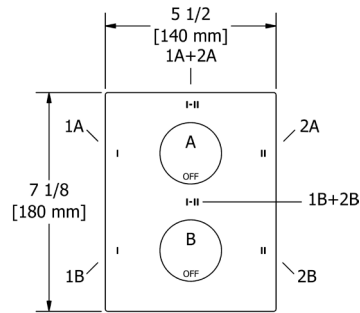

TPFTQ46 (SHARED) Profile® 3/4" Therm & Pressure Balance Trim with up to 6 Functions

Suggested Retail Price
C
740

- RioWise™ valve technology
- Temperature and volume control
- Up to 6 functions
- Rough-in valve sold separately:
  — Order R46 therm & pressure balancerough-in valve: $362