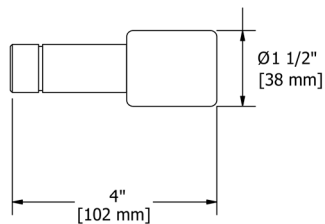

CS06 CS Two Hole Tub Filler Without Risers

Suggested Retail Price

C	BN
672	919

- 1-jet anti-calcium handshower at 1.8 GPM at 60 PSI
- 11.6 GPM at 60 PSI
- 3/4" female NPT inlet
- For deck mount or floor mount installation, order TU04 or TU26

TU26 26" Floor Mount Riser Pair

Suggested Retail Price

C	BN
545	770

- 3/4" outlet male; 1/2" inlet female NPT

TU04 4" Deck Mount Riser Pair

Suggested Retail Price

C	BN
221	306

- 3/4" outlet male; 1/2" inlet female NPT

EXTTU33 3 1/2" Union Extensions

Suggested Retail Price

C	BN
88	103

- 3/4" outlet male; 1/2" inlet female NPT

TCSTM51 CS 1/2" Pressure Balance Trim

Suggested Retail Price

C	BN
213	311

- Temperature and volume control
- 1 function
- Rough-in valve sold separately:
  — Order R51 pressure balance rough-in valve: $137