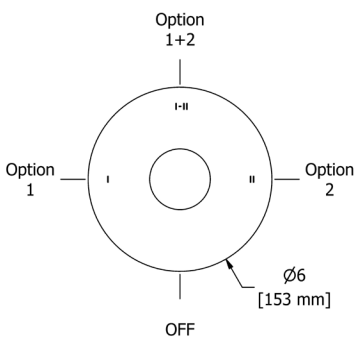

TEDTM23 (SHARED) OR TEDTM44 (NO SHARE) Edge 1/2" Therm & Pressure Balance Trim with up to 3 Functions

Suggested Retail Price

Handle	C	PN	BN
+	394	491	490
L	394	491	491

- RioWise™ valve technology
- Temperature and volume control
- Up to 3 functions
- Rough-in valve sold separately:
  — Order R23 therm & pressure balance rough-in valve: $170