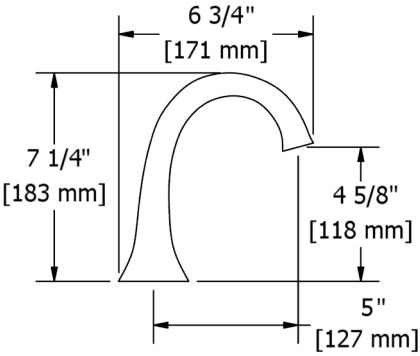

ED08 Edge Widespread Lavatory Faucet

Suggested Retail Price

Handle	C	PN	BN
+	476	594	594
L	476	594	594

- Flow rate options at 60 PSI:
  - 1.5 GPM (WaterSense compliant)
  - For 1.0 GPM, order -10 version
- Quick Connect system for easy installation