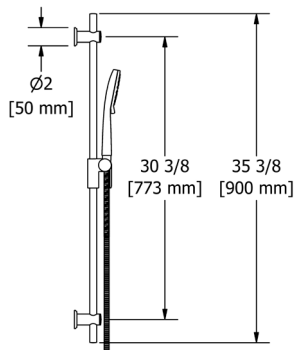

4861 Handshower Set With 36" Slide Bar and 2-Function Handshower

Suggested Retail Price

C	PN	BN	BK	BG
354	539	539	567	567

- 4370 2-function handshower
- Flow rate options at 60 PSI:
  - 2.0 GPM
  - For 1.8 GPM, order -WS version