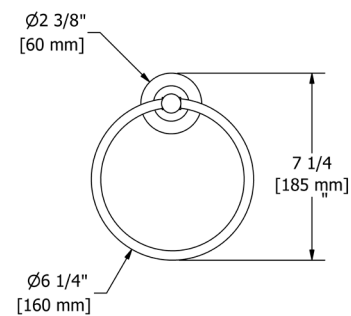

**ST5 Star 24" Towel Bar**

• Length can be cut down

Suggested Retail Price

C	BK
184	269

**ST6 Star Double 24" Towel Bar**

Suggested Retail Price

C	BK
274	410

**ST7 Star Towel Ring**