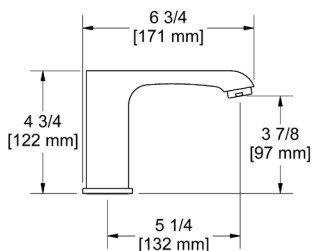

ZS01 Zendo™ Single Handle Lavatory Faucet

- Flow rate options at 60 PSI:
  - 1.5 GPM (WaterSense compliant)
  - For 1.0 GPM, order -10 version

Suggested Retail Price	
C	BN
398	550

ZSOP01 Zendo™ Single Handle Lavatory Faucet with Trough

- Flow rate options at 60 PSI:
  - 1.5 GPM (WaterSense compliant)
  - For 1.0 GPM, order -10 version

Suggested Retail Price	
C	BN
528	655

ZL01 Zendo™ Single Handle Tall Lavatory Faucet

- Flow rate options at 60 PSI:
  - 1.5 GPM (WaterSense compliant)
  - For 1.0 GPM, order -10 version
- Drain assembly sold separately. See Drain tab

Suggested Retail Price	
C	BN
513	722

ZLOP01 Zendo™ Single Handle Tall Lavatory Faucet with Trough

- Flow rate options at 60 PSI:
  - 1.5 GPM (WaterSense compliant)
  - For 1.0 GPM, order -10 version
- Drain assembly sold separately. See Drain tab

Suggested Retail Price	
C	BN
661	796

Z008 Zendo™ Widespread Lavatory Faucet

- Flow rate options at 60 PSI:
  - 1.5 GPM
  - For 1.0 GPM, order -10 version
- Quick Connect system for easy installation

Suggested Retail Price	
C	BN
637	792