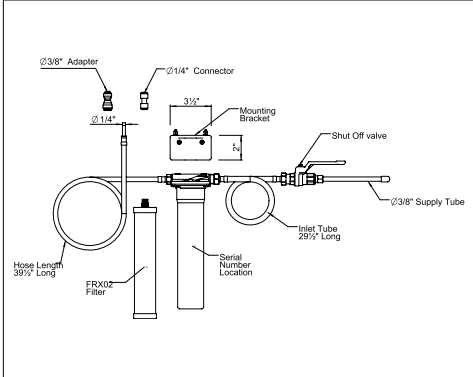

HRK-2000 Arolla™ Inline Filter System

Suggested Retail Price	
C	SS
	$ 620

- Includes cartridge and connection hoses
- Filter faucet not included
- For replacement cartridge, order HRF-1000