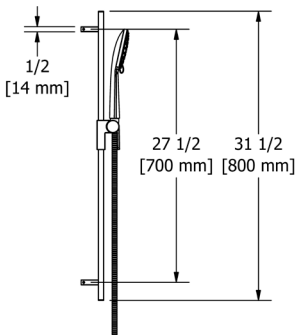

4843 Handshower Set With 32" Slide Bar and 3-Function Handshower

Suggested Retail Price

C
380

- 4363 3-function handshower
- Flow rate options at 60 PSI:
  - 2.0 GPM
  - For 1.8 GPM, order -WS version