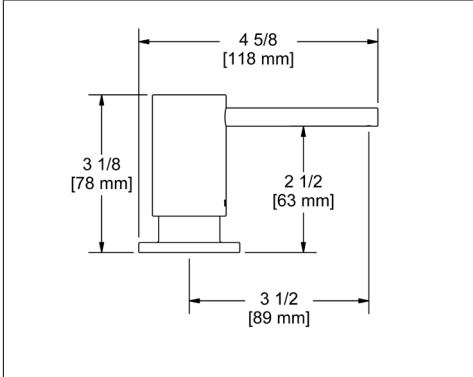

SD8 Soap Dispenser