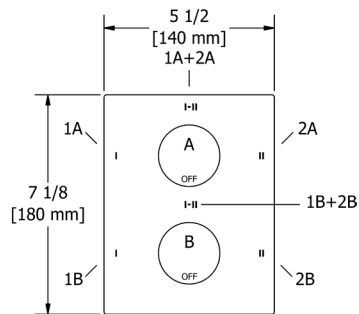

TZOTQ46 (SHARED) Zendo™ 3/4" Therm & Pressure Balance Trim with up to 6 Functions

Suggested Retail Price	
C	BN
740	903

- RioWise™ valve technology
- Temperature and volume control
- Up to 6 functions
- Rough-in valve sold separately:
  - Order R46 therm & pressure balance rough-in valve: $362