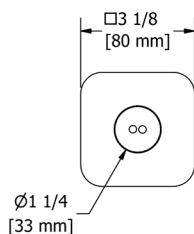

- 1 function
- Flow rate options at 60 PSI: — 1.0 GPM

Suggested Retail Price

C
286