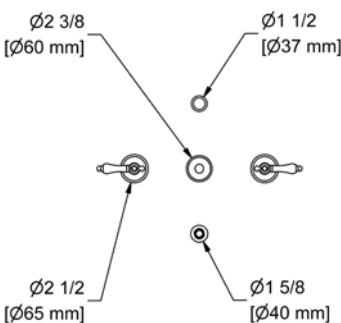

RT09 Retro™ Two Handle Deck Mount Bidet

Suggested Retail Price

Handle	C	PN	BN
+	905	1,102	1,102
L	905	1,102	1,102
X	905	1,102	1,102