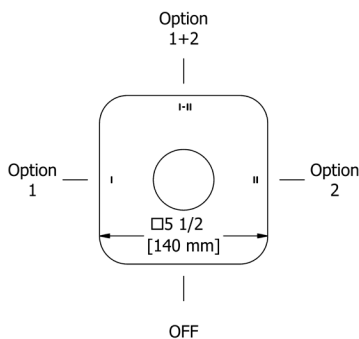

TSA51 Salomé™ 1/2" Pressure Balance Trim

Suggested Retail Price

C	PN
266	354

- Temperature and volume control
- 1 function
- Rough-in valve sold separately:
  - Order R51 pressure balance rough-in valve: $137

TSA23 (SHARED) OR TSA44 (NO SHARE) Salomé™ 1/2" Therm & Pressure Balance Trim with up to 3 Functions

Suggested Retail Price

C	PN
479	589

- RioWise™ valve technology
- Temperature and volume control
- Up to 3 functions
- Rough-in valve sold separately:
  - Order R23 therm & pressure balance rough-in valve: $170