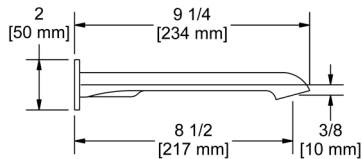

C

BN

ZOOP08 Zendo™ Widespread Lavatory Faucet with Trough

- Flow rate options at 60 PSI:
  - 1.5 GPM
  - For 1.0 GPM, order -10 version
- Quick Connect system for easy installation

Suggested Retail Price	
C	BN
700	819

ZOOP11 Zendo™ Wall Mount Lavatory Faucet with Trough

- Flow rate options at 60 PSI:
  - 1.5 GPM
  - For 1.0 GPM, order -10 version
- Drain assembly sold separately. See Drain tab

Suggested Retail Price	
C	BN
655	851

ZO80 Zendo™ Wall Mount Tub Spout

- 1/2" copper slip fit inlet

Suggested Retail Price	
C	BN
282	354

TQ81 Wall Mount Tub Spout With Diverter

- Pull-down diverter
- 1/2" female NPT inlet

Suggested Retail Price	
C	
	248

TZOOP80 Zendo™ Wall Mount Tub Spout with Trough

- Rough-in valve sold separately:
  - Order RH80 wall mount tub spout rough-in valve: $66

Suggested Retail Price	
C	BN
347	485