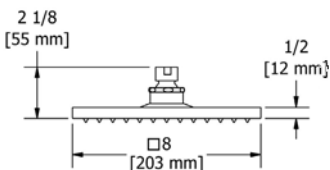

488 8" Rain Showerhead