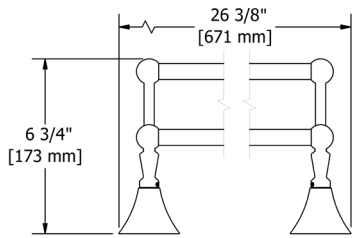

C	PN	BN
170	231	231

- Length can be cut down

HU6 Hudson™ Double 24" Towel Bar

Suggested Retail Price

C	PN	BN
264	348	348

HU7 Hudson™ Towel Ring

Suggested Retail Price

C	PN	BN
92	121	121