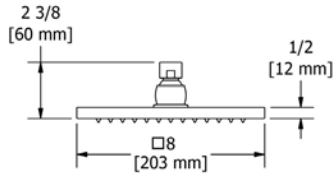

478 8" Rain Showerhead

- 1 function
- Flow rate options at 60 PSI:
  - 2.0 GPM
  - For 1.8 GPM, order -WS version

Suggested Retail Price

C	PN	BN	BK
342	477	477	489