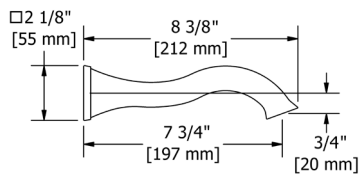

CICLO

CLASSIC

CS

EDGE

EIFFEL

EQUINOX

FRESK

GS

KUBIK

MOMENTI

PALLAGE

PARABOLA

ES01 Eiffel™ Single Handle Lavatory Faucet

Suggested Retail Price

C	PN	BN
563	786	786

- Flow rate options at 60 PSI:
  - 1.5 GPM (WaterSense compliant)
  - For 1.0 GPM, order -10 version

EL01 Eiffel™ Single Handle Tall Lavatory Faucet

Suggested Retail Price

C	PN	BN
767	1,063	1,063

- Flow rate options at 60 PSI:
  - 1.5 GPM (WaterSense compliant)
  - For 1.0 GPM, order -10 version
- Drain assembly sold separately. See Drain tab

EF08 Eiffel™ Widespread Lavatory Faucet

Suggested Retail Price

Handle	C	PN	BN
+	973	1,245	1,245
L	973	1,245	1,245

- Flow rate options at 60 PSI:
  - 1.5 GPM (WaterSense compliant)
  - For 1.0 GPM, order -10 version
- Quick Connect system for easy installation

EF03 Eiffel™ Wall Mount Lavatory Faucet

Suggested Retail Price

Handle	C	PN	BN
+	995	1,232	1,232
L	995	1,232	1,232

- Flow rate options at 60 PSI:
  - 1.5 GPM (WaterSense compliant)
  - For 1.0 GPM, order -10 version
- Drain assembly sold separately. See Drain tab

EF80 Eiffel™ Wall Mount Tub Spout

Suggested Retail Price

C	PN	BN
262	340	340

- 1/2" copper slip fit inlet