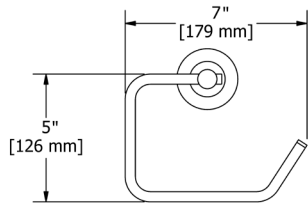

C

BK

ST3 Star Toilet Paper Holder

Suggested Retail Price

C	BK
106	158

ST5 Star 24" Towel Bar

• Length can be cut down

Suggested Retail Price

C	BK
184	269

ST6 Star Double 24" Towel Bar

Suggested Retail Price

C	BK
274	410

ST7 Star Towel Ring

Suggested Retail Price

C	BK
89	136