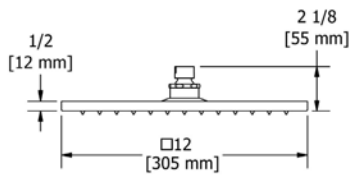

492 12" Rain Showerhead

- 1 function
- Flow rate options at 60 PSI:
  - 2.0 GPM

Suggested Retail Price

C	PN	BN	BC	BK	BG
525	681	681	746	683	746