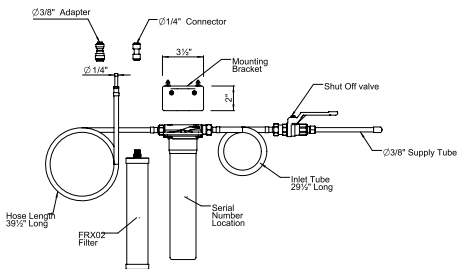

HRK-2000 Arolla™ Inline Filter System

Suggested Retail Price

$
620

- Includes cartridge and connection hoses
- Filter faucet not included
- For replacement cartridge, order HRF-1000