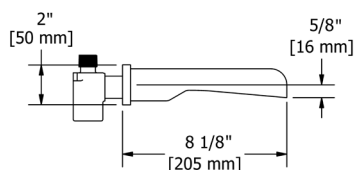

C

BN

ZOOP08 Zendo™ Widespread Lavatory Faucet with Trough

- Flow rate options at 60 PSI:
  - 1.5 GPM
  - For 1.0 GPM, order -10 version
- Quick Connect system for easy installation

Suggested Retail Price	
C	BN
700	819

ZOOP11 Zendo™ Wall Mount Lavatory Faucet with Trough

- Flow rate options at 60 PSI:
  - 1.5 GPM
  - For 1.0 GPM, order -10 version
- Drain assembly sold separately. See Drain tab

Suggested Retail Price	
C	BN
655	851

ZO80 Zendo™ Wall Mount Tub Spout

- 1/2" copper slip fit inlet

Suggested Retail Price	
C	BN
282	354

TQ81 Wall Mount Tub Spout With Diverter

- Pull-down diverter
- 1/2" female NPT inlet

Suggested Retail Price	
C	
	248

TZOOP80 Zendo™ Wall Mount Tub Spout with Trough

- Rough-in valve sold separately:
  - Order RH80 wall mount tub spout rough-in valve: $66

Suggested Retail Price	
C	BN
347	485