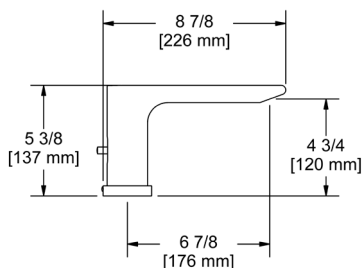

TFR16 Fresk™ 3-Hole Deck Mount Tub Filler Trim

Suggested Retail Price

C	BN
498	535

- 1-jet anti-calcium handshower at 1.8 GPM at 60 PSI
- 8.7 GPM at 60 PSI
- Rough-in valve sold separately:
  - Order RHTB deck mount tub filler rough-in valve: $216