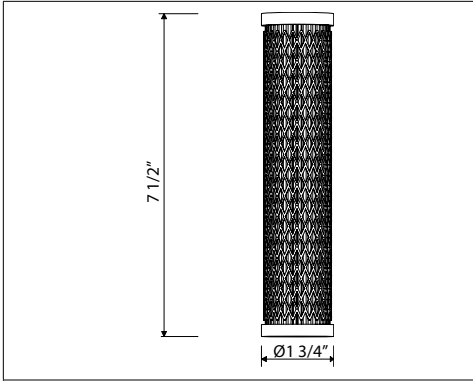

C, APC

SS

BK, MB

BG

U.PRF1 Hot Water Replacement Filter Cartridge

Suggested Retail Price	
$	
	119

- Designed for use with U.1106 hot water filtration system
- Recommended 6 month replacement