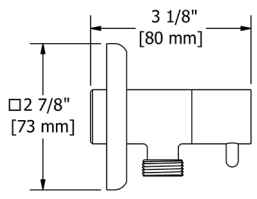

739 Handshower Outlet With Shutoff Valve

Suggested Retail Price

C	PN	BN
148	218	218

799 Handshower Outlet With Shutoff Valve

Suggested Retail Price	
C	184

777 Handshower Outlet With Shutoff Valve

Suggested Retail Price	
C	144
PN	210