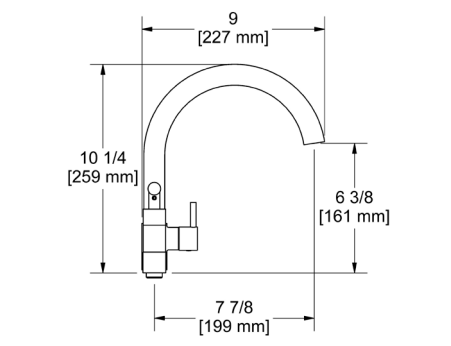

ED06 Edge Two Hole Tub Filler Without Risers

Suggested Retail Price

Handle	C	PN	BN
+	672	919	919
L	672	919	919