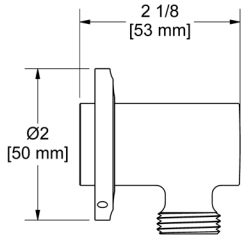

734 Handshower Outlet

Suggested Retail Price

C	PN	BN	BK
85	114	114	123