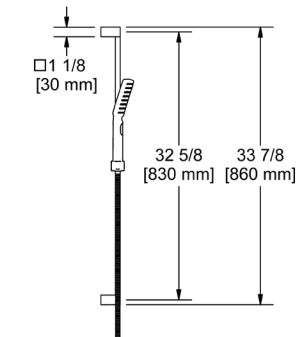

- 4365 2-function handshower
- Flow rate options at 60 PSI:
 - 2.0 GPM
 - For 1.8 GPM, order -WS version

4843 Handshower Set With 32" Slide Bar and 3-Function Handshower

Suggested Retail Price

C
380

- 4363 3-function handshower
- Flow rate options at 60 PSI:
 - 2.0 GPM
 - For 1.8 GPM, order -WS version