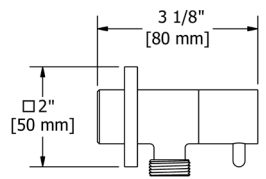

799 Handshower Outlet With Shutoff Valve

Suggested Retail Price	
C	184

777 Handshower Outlet With Shutoff Valve

Suggested Retail Price	
C	144
PN	210

770 Handshower Outlet With Shutoff Valve

Suggested Retail Price		
C	PN	BN
158	210	210

760 Handshower Outlet With Shutoff Valve

Suggested Retail Price	
C	BN
137	203

744 Handshower Outlet With Shutoff Valve

Suggested Retail Price	
C	BN
129	196