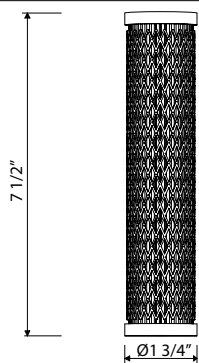

U.PRF1 Hot Water Replacement Filter Cartridge

Suggested Retail Price

Handle	APC	MB
LM		$
		119

- Designed for use with U.1106 hot water filtration system
- Recommended 6 month replacement