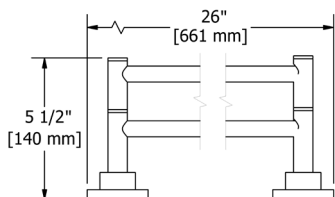

**ST3 Star Toilet Paper Holder**

Suggested Retail Price
C **BN**
 106 144

ST5 Star 24" Towel Bar

• Length can be cut down

Suggested Retail Price

C	BN
184	248

ST6 Star Double 24" Towel Bar

Suggested Retail Price