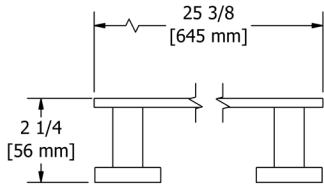

**PX0** Paradox™ Robe Hook

Suggested Retail Price
C **BK** **BG**
 64 106 106

PX3 Paradox™ Toilet Paper Holder

Suggested Retail Price

C	BK	BG
90	164	164

PX5 Paradox™ 24" Towel Bar

• Length can be cut down

Suggested Retail Price