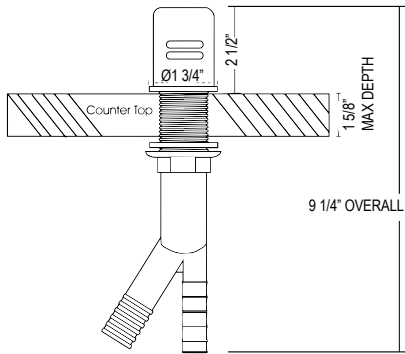

AG600 Luxury Air Gap

Suggested Retail Price

APC

68