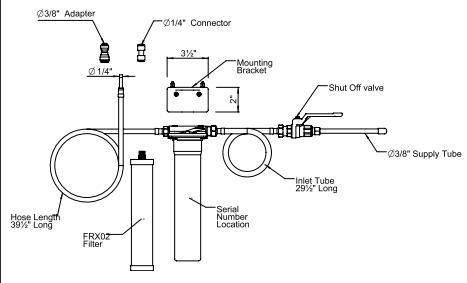

HRK-2000 Arolla™ Inline Filter System

Suggested Retail Price

$
620

- Includes cartridge and connection hoses
- Filter faucet not included
- For replacement cartridge, order HRF-1000