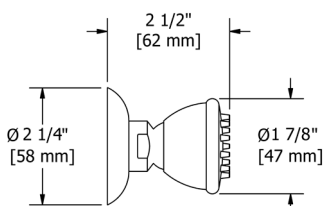

327 Single Function Body Spray

- Swivel directional control
- 1 function
- Flow rate options at 60 PSI:
  - 1.6 GPM

Suggested Retail Price

C	PN	BN
92	134	134