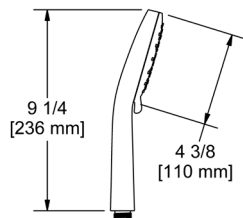

527 12" Ceiling Mount Shower Arm With Square Escutcheon

Suggested Retail Price

C	PN	BN
95	129	129

517 12" Ceiling Mount Shower Arm With Square Escutcheon

Suggested Retail Price

C	BN	BG
76	116	126

4310 3-Function 3" Handshower

Suggested Retail Price

C
184

- 3 functions
- Flow rate options at 60 PSI:
  - 2.0 GPM
  - For 1.8 GPM, order -WS version

4370 3-Function 4" Handshower

Suggested Retail Price

C	PN	BN	BK	BG
219	329	340	362	362

- 3 functions
- Flow rate options at 60 PSI:
  - 2.0 GPM
  - For 1.8 GPM, order -WS version

4358 3-Function 4" Handshower

Suggested Retail Price

C	PN	BN
284	427	427

- 3 functions
- Flow rate options at 60 PSI:
  - 2.0 GPM
  - For 1.8 GPM, order -WS version