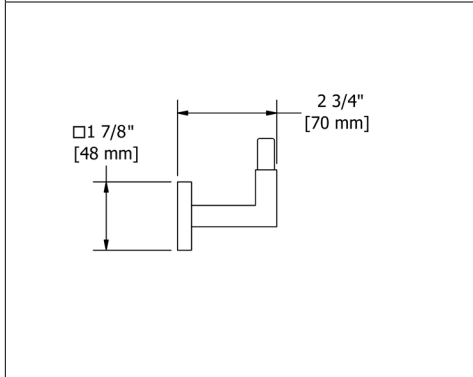

**KS0 Kubik™ Robe Hook**

Suggested Retail Price		
C	BN	BK
68	96	89

**KS3 Kubik™ Toilet Paper Holder**

Suggested Retail Price		
C	BN	BK
95	129	124

**KS5 Kubik™ 24" Towel Bar**

- Length can be cut down

Suggested Retail Price		
C	BN	BK
176	230	229