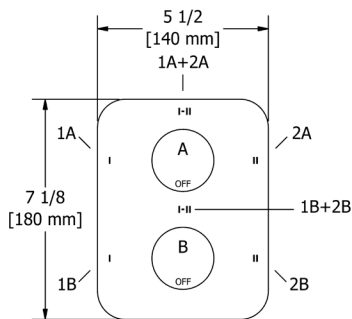

TFR46 (SHARED) Fresk™ 3/4" Therm & Pressure Balance Trim with up to 6 Functions

Suggested Retail Price

C	BN
850	923

- RioWise™ valve technology
- Temperature and volume control
- Up to 6 functions
- Rough-in valve sold separately:
  - Order R46 therm & pressure balancerough-in valve: $362