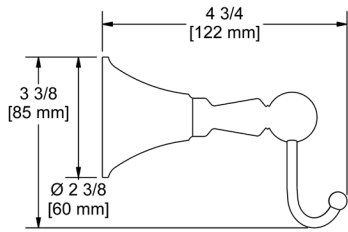

J

L

X

+

CICLO

CLASSIC

CS

EDGE

EIFFEL

EQUINOX

FRESK

GS

KUBIK

MOMENTI

PALLAGE

PARABOLA

MM0 Momenti™ Robe Hook