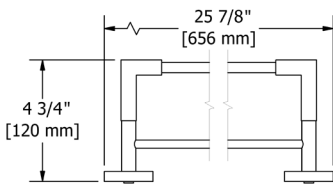

KS0 Kubik™ Robe Hook

Suggested Retail Price
C
 68

KS3 Kubik™ Toilet Paper Holder

Suggested Retail Price
C
 95

KS5 Kubik™ 24\"

• Length can be cut down

Suggested Retail Price
C
 176

KS6 Kubik™ Double 24\"