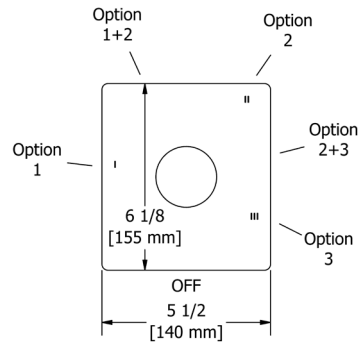

TPFTQ45 (SHARED) OR TPFTQ47 (NO SHARE) Profile® 1/2" Therm & Pressure Balance Trim with up to 5 Functions

Suggested Retail Price
C
376

- RioWise™ valve technology
- Temperature and volume control
- Up to 5 functions
- Rough-in valve sold separately:
  — Order R45 therm & pressure balance rough-in valve: $237