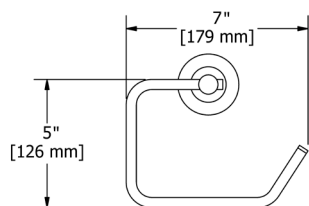

**ST3 Star Toilet Paper Holder**

Suggested Retail Price
C **BN**
 106 144

ST5 Star 24" Towel Bar

• Length can be cut down

Suggested Retail Price

C	BN
184	248

ST6 Star Double 24" Towel Bar

Suggested Retail Price