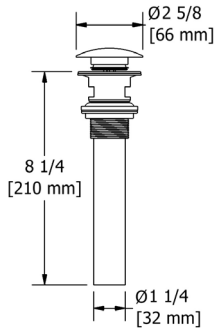

DB170 Push Drain With Overflow

Suggested Retail Price

C	PN	BN
52	71	71

- 1 1/4" tail piece