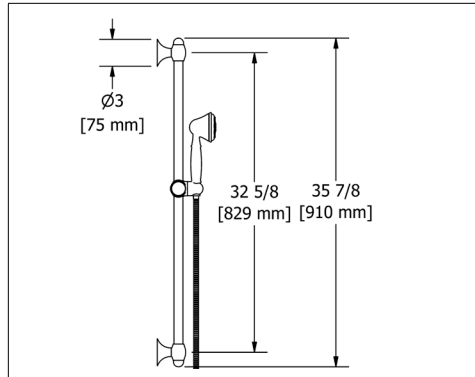

4815 Handshower Set With 36" Slide Bar and 2-Function Handshower

Suggested Retail Price

C
274

- 4365 2-function handshower
- Flow rate options at 60 PSI:
 - 2.0 GPM
 - For 1.8 GPM, order -WS version

4830 Handshower Set With 36" Slide Bar and 3-Function Handshower