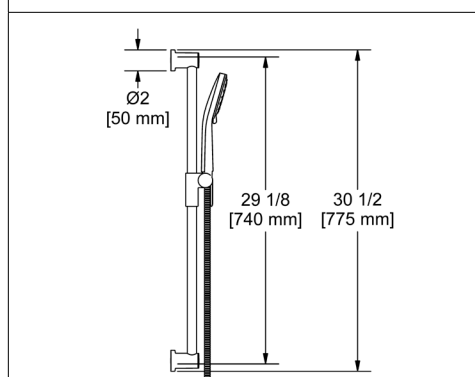

5055 Handshower Set With 31" Slide Bar and 3-Function Handshower

• 05 3-function handshower
• Flow rate options at 60 PSI:
— 2.0 GPM
— For 1.8 GPM, order -WS version

Suggested Retail Price		
C	PN	BN
203	314	314