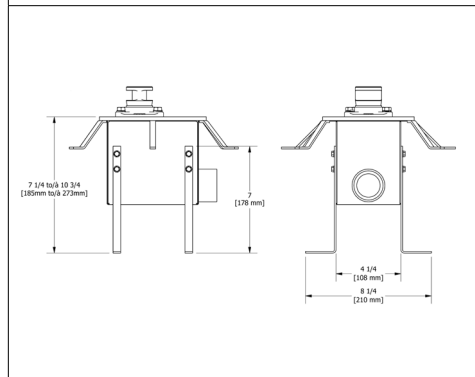

9976 Adjustable Legs for RHBX Rough-in Valve