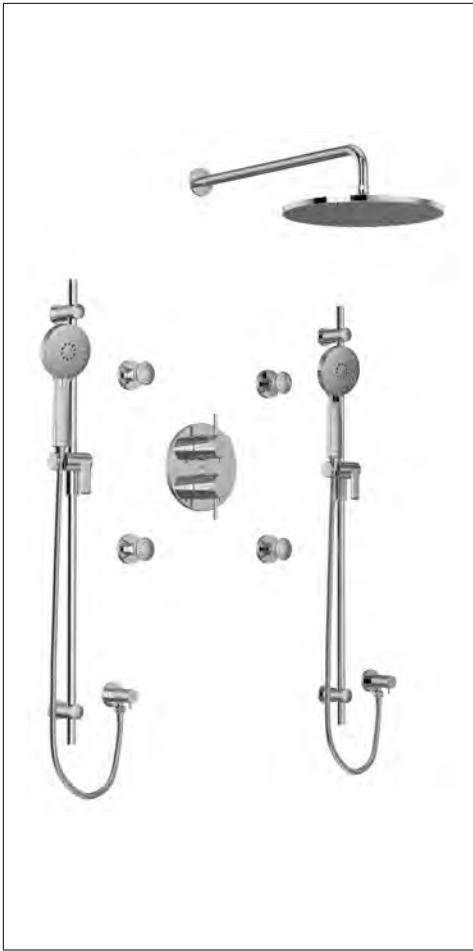

PALLACE™ 3/4" THERM & PRESSURE BALANCE OPTION 2

Suggested Retail Price

Model	Description	Chrome
PATM83C	Trim (Shared) and Rough	1,226
472C-WS	Showerhead	440
513C	Shower Arm	92
4368C-WS	Handshower (x2)	58
4842C	Handshower Bar (x2)	158
790C	Outlet (x2)	137
7259C	Hose (x2)	65
390C	Body Spray (x4)	111
Total Package List Price with Roughs		3,038

Note: Sample configuration priced in Chrome. Other configurations and finishes available.
Complete your Shower experience by including one of our decorative drain options.