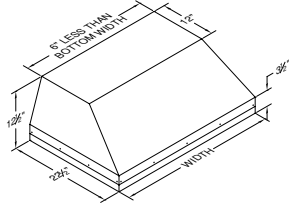

Vent-A-Hood® Outdoor Hood Program

M-Series Wall Mount Liner Inserts