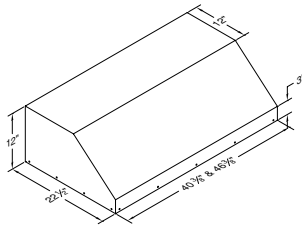

Magic Lung Wall Mount Liner Inserts

Model Number	Width	CFM	Price
BH340PSLB	40"	900	$ 2,338
BH446PSLB	46"	1200	$ 2,864

- Price does not include Transition (See Page 2)

Additional outdoor hoods and options are available for custom order.
Please see the Pinnacle Vent-A-Hood list price book for complete details.

Stock Items are Listed in Red