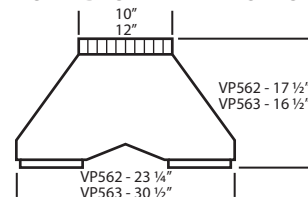

MULTI-BLOWER TRANSITION

Stock Items are Listed in Red

Vent-A-Hood recommends that outdoor hoods overlap grill width by a minimum of 3" on each side.