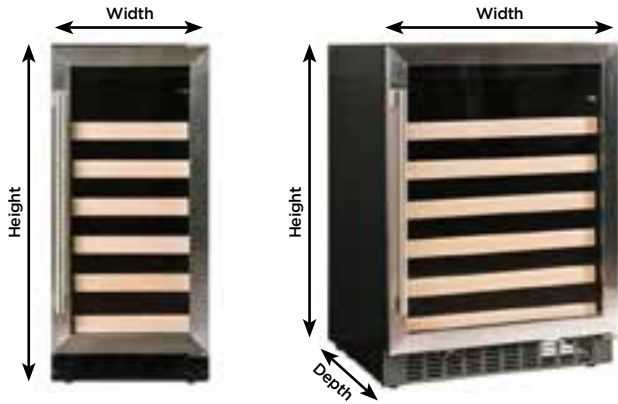

Product Dimensions

Model Size	Height	Width	Depth	Depth with Handle
A115	32" - 34 1/2"	14 5/8"	22 1/2"	24"
A124	32" - 34 1/2"	23 1/2"	22 1/2"	24"
A224	33 7/8" - 35"	23 7/8"	23 5/8"	25 1/2"