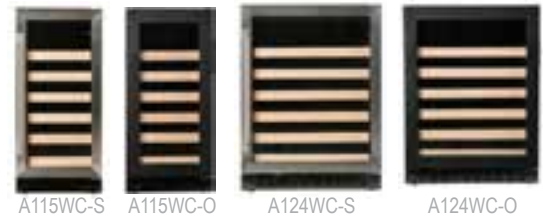

CLASSIC WINE CENTERS

Model	Description	MSRP
A115WC-S	15" Wine Center with Stainless Trim Glass Door	$ 749
A115WC-O	15" Wine Center with Overlay Trim Glass Door	$ 749
A124WC-S	24" Wine Center with Stainless Trim Glass Door	$ 999
A124WC-O	24" Wine Center with Overlay Trim Glass Door	$ 999