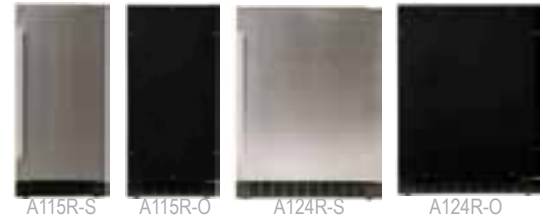

CLASSIC UNDERCOUNTER REFRIGERATORS

Model	Description	MSRP
A115R-S	15" Refrigerator with Solid Stainless Door	$ 749
A115R-O	15" Refrigerator with Solid Overlay Door	$ 749
A124R-S	24" Refrigerator with Solid Stainless Door	$ 999
A124R-O	24" Refrigerator with Solid Overlay Door	$ 999