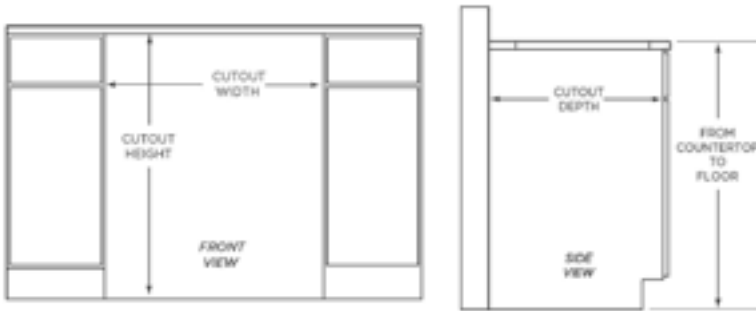

CLASSIC DUAL ZONE BEVERAGE CENTER / WINE CENTER

Model	Description	MSRP
A124DZ-S	24" Dual Zone Beverage Center / Wine Reserve with Stainless Trim Glass Door	\$ 1,199

STANDARD HEIGHT UNITS NEW

Type	Type	Description	MAP	MSRP
A224R-S	Refrigerator	24" Standard Height Refrigerator with Stainless Steel Door	\$ 999	\$ 1,099
A224WC-S	Wine Center	24" Standard Height Wine Center with Stainless Trim Glass Door	\$ 1,099	\$ 1,199
A224BEV-S	Beverage Center	24" Standard Height Beverage Center with Stainless Trim Glass Door	\$ 999	\$ 1,099

OUTDOOR RATED

Product Dimensions

Model Size	Height	Width	Depth	Depth with Handle
A115	32" - 34 1/2"	14 5/8"	22 1/2"	24"
A124	32" - 34 1/2"	23 1/2"	22 1/2"	24"
A224	33 7/8" - 35"	23 7/8"	23 5/8"	25 1/2"

Cutout Dimensions for Cabinet