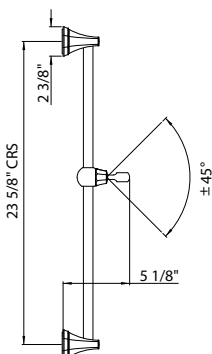

U.5140 24" Slide Bar

Suggested Retail Price

	APC	PN	STN	EG
U.5140	1033	1239	1291	1466

- Length can be cut down
- Use with Perrin & Rowe hoses only
- Complements Deco™ collection and other transitional designs