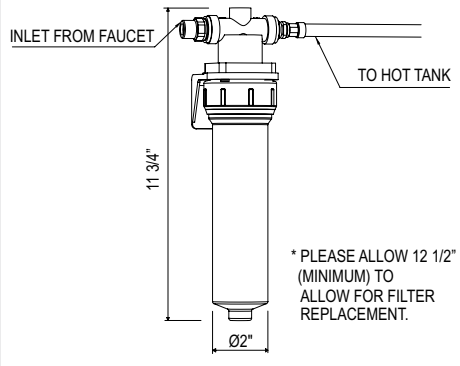

U.1106 Hot Water Filtration System

Suggested Retail Price	
	$
U.1106	355

- Includes cartridge, housing and connection hoses
- Filter faucet not included
- For replacement filter cartridge, order U.PR.F1: $123
- Recommend changing filter every 6 months or 1,000 gallons