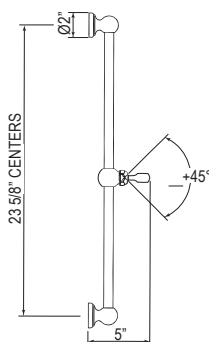

U.5540 24" Slide Bar

Suggested Retail Price

	APC	PN	STN	EB	EG	ULB
U.5540	984	1181	1230	1398	1398	1398

- Use with Perrin & Rowe hoses only
- Includes both porcelain and metal lever inserts