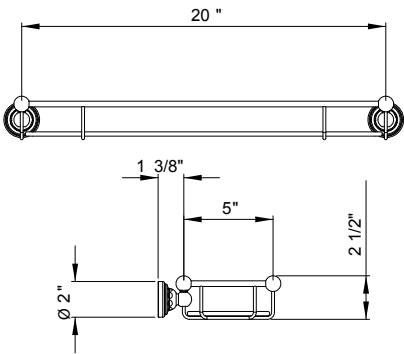

U.6953 Edwardian™ Wall Mount Tempered Glass Vanity Shelf

Suggested Retail Price

	APC	PN	STN	EB	EG
U.6953	591	709	931	1029	839

- Tempered glass
- 5" projection