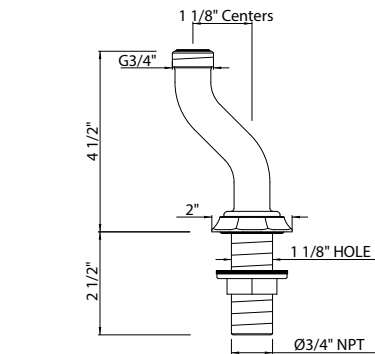

U.3132LS OR U.3133X Deco™ Exposed Tub/Shower Mixer Valve

- 19 GPM at 60 PSI
- 3/4" female NPT inlet

Handle	Suggested Retail Price				
	APC	PN	STN	EG	ULB
U.3132LS-__	2383	2859	2978	3384	3384
U.3133X-__	2383	2859	2978	3384	3384

U.5180 Handshower And Hose With Cradle

- Complements Deco™ collection and other transitional designs
- 1 function
- 1.8 GPM at 60 PSI (CEC compliant)
- Vacuum breaker not included; order V00275 if required
- Hose replacement part # 9.28385

U.5180 __	Suggested Retail Price			
	APC	PN	STN	EG
U.5180 __	746	895	933	1059

U.6187 Deco™ Deck Pillar Unions

- For use with U.3132LS and U.3133X tub fillers
- 3/4" female NPT inlet
- U.6399 3" extension unions available to lift height of tub filler

U.6187 __	Suggested Retail Price				
	APC	PN	STN	EG	ULB
U.6187 __	494	593	617	701	681

U.6186 Deco™ Extended Deck Pillar Unions

- For use with U.3132LS and U.3133X tub fillers
- 3/4" female NPT inlet

U.6186 __	Suggested Retail Price			
	APC	PN	STN	EG
U.6186 __	520	623	649	738

U.6181 Deco™ Wall Unions

- For use with U.3132LS and U.3133X tub fillers
- 3/4" female NPT inlet

U.6181 __	Suggested Retail Price				
	APC	PN	STN	EG	ULB
U.6181 __	644	773	805	915	888