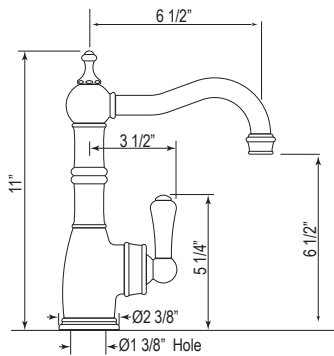

U.4739 Edwardian™ Bar/Food Prep Kitchen Faucet

Suggested Retail Price

Handle	APC	PN	STN	EB	EG	SEG	ULB
U.4739 __-2	1135	1361	1418	1611	1611	1611	1611

- Water activates by pushing handle inwards toward spout
- Single-spray functionality
- 1.8 GPM at 60 PSI (CEC compliant)
- Requires 2 1/2" clearance from backsplash to center of faucet hole
- Matching bar faucet for U.4741 and U.4746