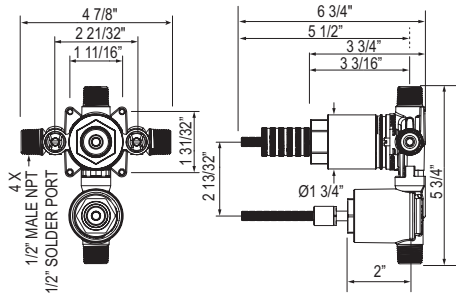

RDD-2 1/2" Pressure Balance Rough-In Valve With Diverter

- Temperature control with diverter
- 2 functions
- 5 GPM at 60 PSI
- 1/2" male NPT inlet
- Must order trim to complete

ROHL

Suggested Retail Price

	Rough
RDD-2	294