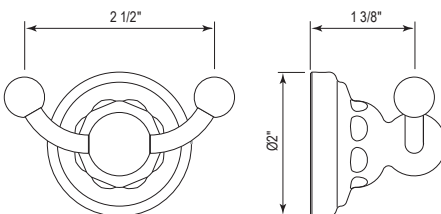

U.6922 Edwardian Double Robe Hook

Suggested Retail Price

	APC	PN	STN	EB	EG	ULB
U.6922	151	181	188	214	214	214

- Optimize space with this double hook for multiple robe/towel storage