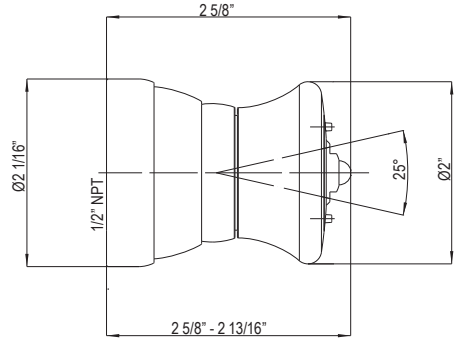

I00124 2-Function Body Spray

- 2 functions
- 1.0 GPM at 45 PSI (CEC compliant)

Suggested Retail Price

	APC	PN	STN
I00124	116	143	195

ROHL