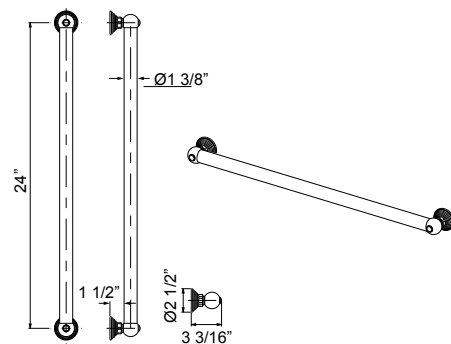

1251 24" Grab Bar

Suggested Retail Price

	APC	PN	STN
1251	572	686	744

- Length cannot be cut down
- Grab Bar compliant with Americans with Disabilities Act of 1990 (ADA)

ROHL