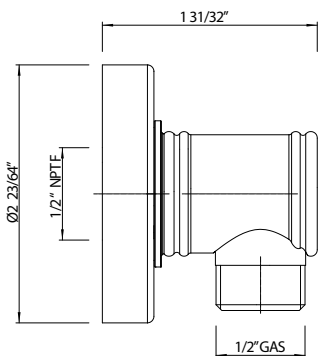

Suggested Retail Price				
	APC	PN	STN	ULB
1690	93	112	123	132

- 1/2" outlet male; 1/2" inlet female NPT

ROHL