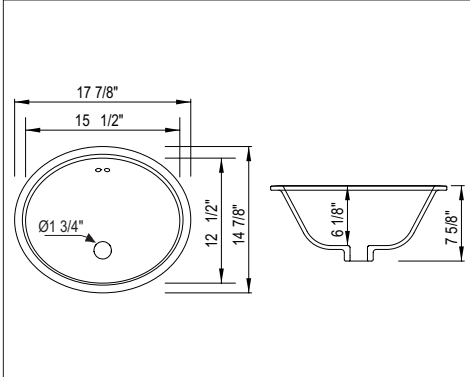

U.2240 Oval Undermount Lavatory Sink

- 17 7/8" x 14 7/8" external dimensions
- Dimensions listed are ±1/4"

Suggested Retail Price

	WH
U.2240	500