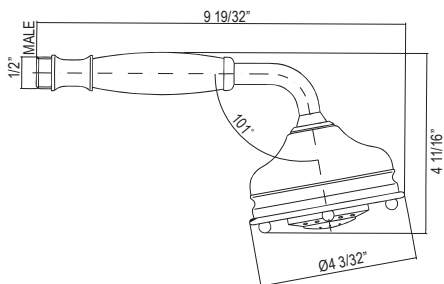

1151/8 4" 3-Function Handshower

Suggested Retail Price

	APC	PN	STN	ULB
1151/8	404	485	542	574

- Metal handshower handle
- 3 functions
- 1.8 GPM at 60 PSI (CEC compliant)

ROHL