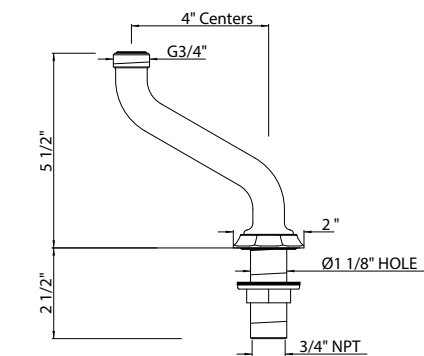

U.6186 Deco™ Extended Deck Pillar Unions

- For use with U.3132LS and U.3133X tub fillers
- 3/4" female NPT inlet

U.6186 __	Suggested Retail Price			
	APC	PN	STN	EG
U.6186 __	520	623	649	738