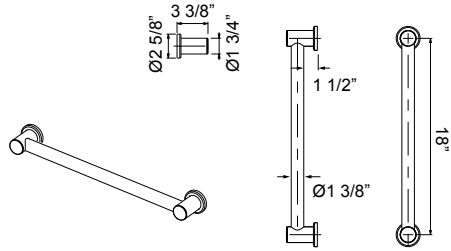

1265 18" Grab Bar

Suggested Retail Price

	APC	PN	STN
1265	576	691	751

- Length cannot be cut down
- Grab Bar compliant with Americans with Disabilities Act of 1990 (ADA)

ROHL