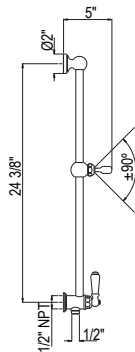

U.5535 25" Slide Bar With Integrated Volume Control And Outlet

Suggested Retail Price

	APC	PN	STN	EB	EG
U.5535 __	1245	1494	1556	1768	1767

- Length can be cut down
- Use with Perrin & Rowe® hoses only
- Volume control
- Complements Edwardian™ collection and other traditional designs