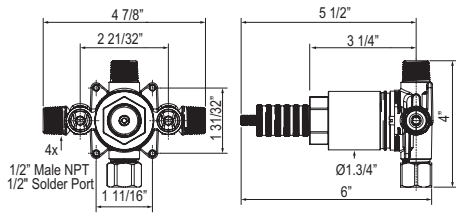

RCT-1 1/2" Pressure Balance Rough-In Valve Without Diverter

- Temperature control only
- 1 function
- 6 GPM at 60 PSI
- 1/2" male NPT inlet
- Must order trim to complete

ROHL

Suggested Retail Price

	Rough
RCT-1	183