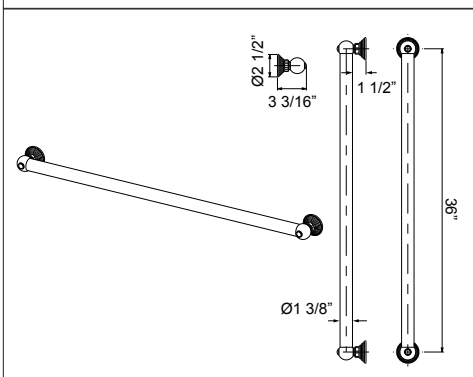

1262 36" Grab Bar

Suggested Retail Price

APC	PN	STN
1262	669	803 869

- Length cannot be cut down
- Grab Bar compliant with Americans with Disabilities Act of 1990 (ADA)

ROHL