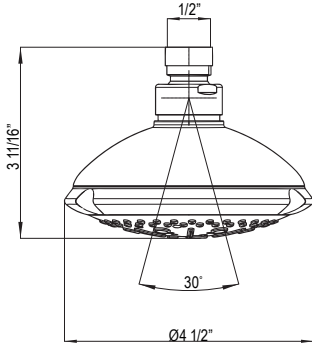

50126MF3 5" 3-Function Showerhead

Suggested Retail Price

	APC	PN	STN
50126MF3	168	202	210

- 3 functions
- 1.8 GPM at 60 PSI (CEC compliant)

ROHL **NEW**

100180 5" 4-Function Showerhead

Suggested Retail Price

	APC	PN	STN
100180	297	431	514

- 4 functions
- 1.8 GPM at 60 PSI (CEC compliant)

ROHL

SOF135 5" 5-Function Showerhead

Suggested Retail Price

	APC	PN	STN
SOF135	101	129	129

- 5 functions
- 1.75 GPM at 60 PSI (CEC compliant)

ROHL

WI0195 6" 3-Function Showerhead

Suggested Retail Price

	APC	PN	STN
WI0195	157	203	265

- 3 functions
- 1.8 GPM at 60 PSI (CEC compliant)

ROHL

1440/6 7" Reach Wall Mount Shower Arm

Suggested Retail Price

	APC	PN	STN	ULB
1440/6	80	96	154	154

- Escutcheon included
- Modern style round escutcheon available, order ROS0006

ROHL