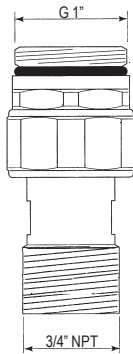

DECO

EDWARDIAN ERA

GEORGIAN ERA

HOLBORN

HOXTON

LAVATORY DRAINS

ROUGH-IN VALVES

BATH FIXTURES

SHOWER

CARE & MAINTENANCE

TERMS

U.5397 Exposed Thermostatic Valve Top Return Elbow

Suggested Retail Price

	APC	PN	STN	EB	EG	ULB
U.5397	449	538	562	637	637	637

- To return water back into wall from top of U.5550L, U.5552X, U.5751LS, or U.5752X exposed therm valves
- For concealed showerhead installations or to diverter for multi-function use (showerhead, bodysprays, handshowers)

U.6390 Return Elbow

Suggested Retail Price

	APC	PN	STN	EB	EG
U.6390	463	555	579	657	658

- To return valve into wall from top outlet on U.3530L, U.3531X, U.3018LSP, U.3018LS and U.3019X

U.5396 Concealed Secondary Outlet And Connector

Suggested Retail Price

	$
U.5396	158

- For use with U.5585B0 thermostatic valves
- Order U.3064LS, U.3065X, U.3240L or U.3241X volume control trim and tub spout to complete

U.5373N Riser Diverter, Handshower, Handshower Holder, Hose and 8" Thermostatic Outlet

Suggested Retail Price

Handle	APC	PN	STN	EB	EG	ULB
U.5373N	1748	2098	2185	2483	2483	2483
U.5373NLS-	1748	2098	2185	2483	2483	2483

- For use with exposed thermostatic valve
- Important: Position the lever on the right with the outlet pointing down on the left
- Single-function handshower
- 1.8 GPM at 60 PSI (CEC compliant)
- Order U.5373NLS for metal handle and handshower. Priced the same.

U.5381 63" X 15" Rigid Riser Shower Outlet

Suggested Retail Price

	APC	PN	STN	EB	EG
U.5381	987	1185	1234	1402	1402

- Length can be cut down
- Includes U.5390 connector to top outlet on U.3530L or U.3531X, U.3018LSP and U.3019X exposed tub fillers