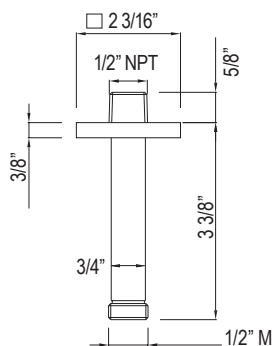

1510/3 3" Ceiling Mount Shower Arm

Suggested Retail Price

	APC	PN	STN
1510/3	293	352	382

- Length cannot be cut down
- Escutcheon included