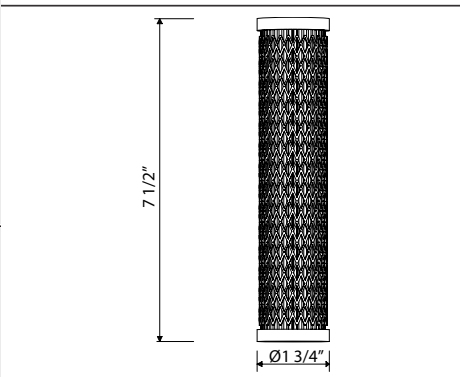

U.PR.F1 Hot Water Replacement Filter Cartridge

Suggested Retail Price	
	$
U.PR.F1	123

- Designed for use with U.1106 and U.1408 hot water filtration systems
- Recommend changing filter every 6 months or 1,000 gallons