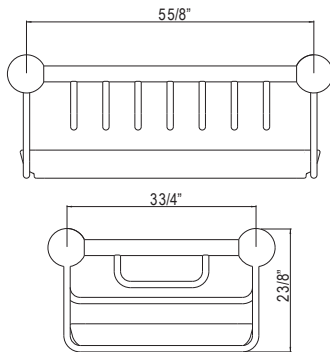

U.6972 Soap Basket

Suggested Retail Price

	APC	PN	STN	EB	EG
U.6972	332	398	514	471	621

- An elegant addition to the countertop space that holds your bar soap
- Wire soap holder with porcelain plate