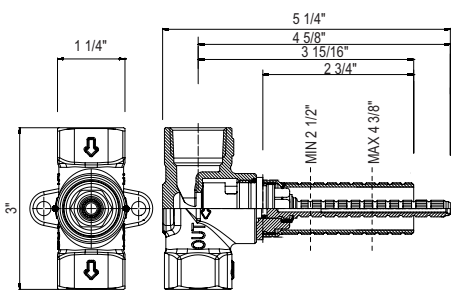

R1040R 3/4" Counterclockwise Volume Control Rough-In Valve

- 1 function
- 14 GPM at 60 PSI
- 3/4" female NPT inlet
- Must order trim to complete

ROHL

Suggested Retail Price	
	Rough
R1040R	144