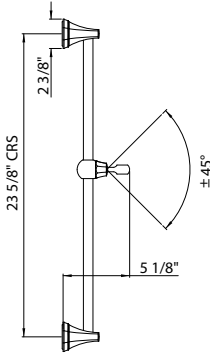

U.5140 24" Slide Bar

Suggested Retail Price

	APC	PN	STN	EG	ULB
U.5140-__	1033	1239	1291	1466	1466

- Length can be cut down
- Use with Perrin & Rowe hoses only
- Complements Deco™ collection and other transitional designs