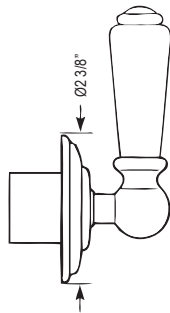

APC

PN

STN

EB

EG

ULB

Home

Index

DECO

EDWARDIAN

GEORGIAN
ERA

HOLBORN

HOXTON

LAVATORY
DRAINS

ROUGH-IN
VALVES

BATH
FIXTURES

SHOWER

CARE &
MAINTENANCE

TERMS

U.5555L OR U.5556X Edwardian™ 3/4" Octagonal Thermostatic Trim With Volume Control

Suggested Retail Price

Handle	APC	PN	STN	EB	EG	ULB
U.5555L-_/TO	1108	1329	1385	1573	1573	1527
U.5556X-_/TO	1108	1329	1385	1573	1573	1573

- Includes both porcelain and metal lever inserts for U.5555L
- Temperature and volume control
- Rough valve sold separately
  - Order U.5555BO thermostatic rough: $1747

U.8565L OR U.8566X Edwardian™ 1/2" Thermostatic Trim with Diverter

Suggested Retail Price

Handle	APC	PN	STN	EB	EG	ULB
U.8565L-_/TO	612	735	765	869	880	884
U.8566X-_/TO	612	735	765	869	880	884

- Includes both porcelain and metal lever inserts for U.8565L
- Temperature control with diverter
- Up to 5 functions
- Rough valve sold separately. Select one:
  - Order R1051BV 1/2" thermostatic 1 function rough valve: $404
  - Order R1052BD 1/2" thermostatic 2 function rough valve: $405
  - Order R1053BD 1/2" thermostatic 3 function rough valve: $472
  - Order R1055BD 1/2" thermostatic 5 function rough valve: $472

U.8585L OR U.8586X Edwardian™ 1/2" Thermostatic Trim with Diverter

Suggested Retail Price

Handle	APC	PN	STN	EB	EG	ULB
U.8585L-_/TO	625	750	781	887	887	887
U.8586X-_/TO	625	750	781	887	887	887

- Includes both porcelain and metal lever inserts for U.8585L
- Temperature control with diverter
- Up to 5 functions
- Rough valve sold separately. Select one:
  - Order R1051BV 1/2" thermostatic 1 function rough valve: $404
  - Order R1052BD 1/2" thermostatic 2 function rough valve: $405
  - Order R1053BD 1/2" thermostatic 3 function rough valve: $472
  - Order R1055BD 1/2" thermostatic 5 function rough valve: $472