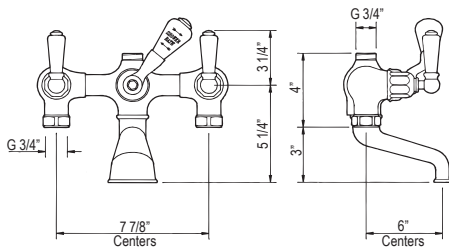

U.5380 Handshower And Hose With Cradle

Suggested Retail Price

Handle	APC	PN	STN	EB	EG	ULB
U.5380__	639	767	801	907	907	907
U.5380LS-__	639	767	801	907	907	907

- Order U.5380LS for metal handle and handshower. Priced the same.
- For use with floor, wall or deck mount bathtub filler/shower
- Can be wall mounted using U.5591 wall outlet
- Single-function handshower
- 1.8 GPM at 60 PSI (CEC compliant)
- Hose replacement part # 9.28385
- Vacuum breaker not included, order V00275 if required.