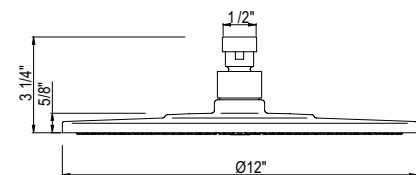

U.5237 12" Rain Showerhead

- Available: Spring 2021
- 1 function
- 1.8 GPM at 60 PSI (CEC compliant)

Suggested Retail Price

	APC	PN	STN	EB	EG	ULB
U.5237 _ _	828	994	1035	1176	1176	1176

NEW