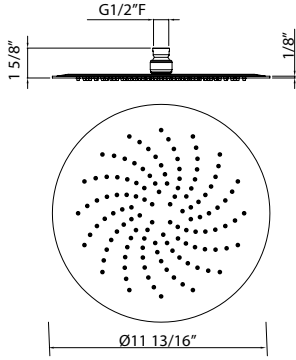

SLM03 12" Rain Showerhead

Suggested Retail Price

	APC	PN	STN
SLM03	726	953	907

- 1 function
- 1.8 GPM at 60 PSI (CEC compliant)
- Optional false ceiling installation kit available, order KIT00006NPT: $178

ROHL