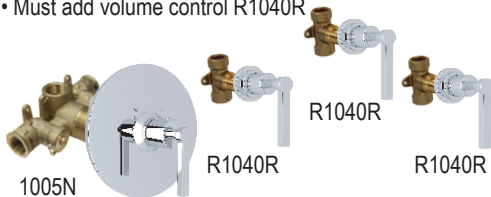

3/4" THERMOSTATIC ROUGH VALVE - MULTI FUNCTIONS

1005N

- 12 GPM
- Temperature control only
- Recommended inlet connection: 3/4" NPT
- Extension kit included with valve
- Must add volume control R1040R