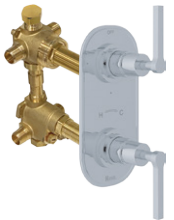

1/2" THERMOSTATIC ROUGH VALVE - 2 FUNCTIONS

R1052BD CAL Green Compliant

- 6 GPM
- Temperature control with diverter
- Recommended inlet connection: 1/2" NPT
- Extension kit included with valve