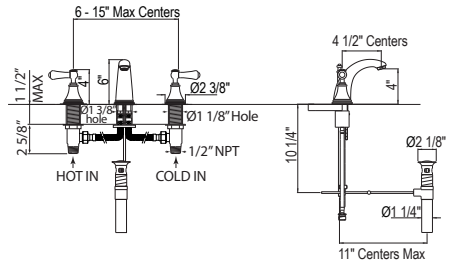

U.3712LS/LSP OR U.3713X Georgian Era™ Widespread Lavatory Faucet

- Lift rod drain assembly included with faucet
- 1.2 GPM at 60 PSI (CEC compliant)
- Matching tub filler U.3648 or U.3649

Suggested Retail Price

Handle	APC	PN	STN	EB	EG	ULB
U.3712LS-_-_-2	1018	1222	1273	1446	1446	1446
U.3712LSP-_-_-2	1018	1222	1273	1446	1446	1446
U.3713X-_-_-2	1018	1222	1273	1446	1446	1446