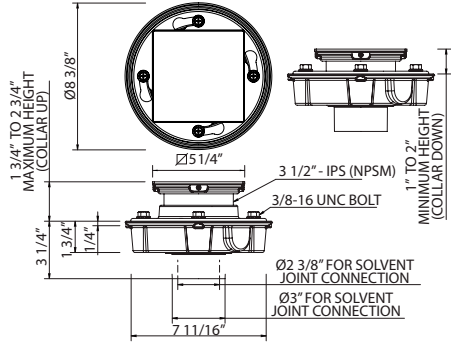

SDPVC2/3 PVC 2" X 3" Drain Body Kit

- Accommodates 41 GPM flow rate
- ROHL Decorative Drain Cover required to complete set: DC3142, DC3143, DC3144, DC3146

ROHL

Suggested Retail Price

	$
SDPVC2/3	145