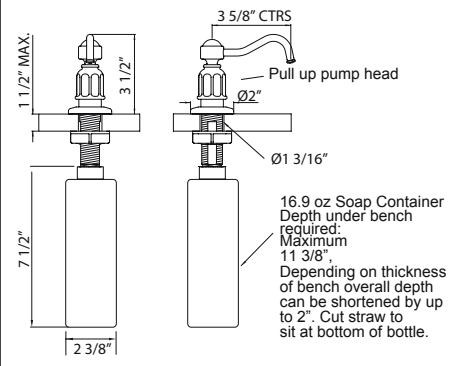

U.6695 Soap Dispenser

Suggested Retail Price							
	APC	PN	STN	EB	EG	SEG	ULB
U.6695	353	423	441	501	501	501	501

- Brass construction
- 16 fluid ounce bottle capacity
- Top fill

U.6995 Soap Dispenser

Suggested Retail Price							
	APC	PN	STN	EB	EG	SEG	ULB
U.6995	361	433	451	512	512	512	512

- Brass construction
- 16 fluid ounce bottle capacity
- Top fill

LS850P Soap Dispenser

Suggested Retail Price					
	APC	PN	STN	EB	ULB
LS850P	314	376	392	445	470

- Brass construction
- 12 fluid ounce bottle capacity
- Top fill

ROHL

U.4799LS OR U.4798X Edwardian™ Pot Filler

Suggested Retail Price							
Handle	APC	PN	STN	EB	EG	SEG	ULB
U.4798X	-2	1568	1882	1960	2227	2227	2227
U.4799LS	-2	1568	1882	1960	2227	2227	2227

- Folds away when not in use
- 1.8 GPM at 60 PSI (CEC compliant)

AS425 Waste Disposal Air Switch Button

Suggested Retail Price							
	APC	PN	STN	EB	EG	SEG	ULB
AS425	100	120	125	142	306	142	142

- Remote on/off air switch button for activating garbage disposals
- Solution for island countertops or where an electrical switch is not available

ROHL

INDEX

2021 UPDATES

ARMSTRONG

EDWARDIAN

GEORGIAN ERA

HOLBORN