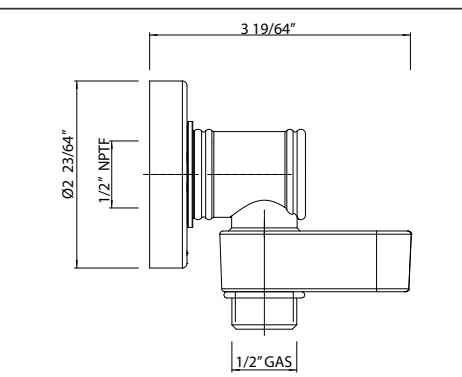

C50000 Handshower Outlet With Holder

ROHL

Suggested Retail Price

	APC	PN	STN
C50000	119	161	201

- Adjustable