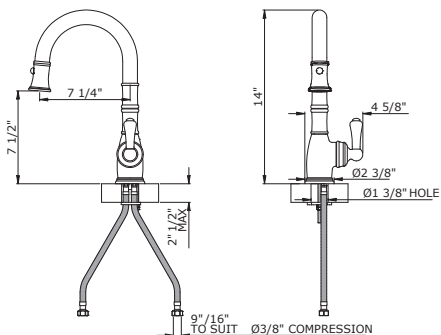

U.4736L OR U.4735X Georgian Era™ Two Handle Kitchen Faucet With Side Spray

Suggested Retail Price

Handle	APC	PN	STN	EB	EG	SEG	ULB
U.4735X-__-2	2033	2439	2541	2886	2886	2886	2886
U.4736L-__-2	2033	2439	2541	2886	2886	2886	2886

- Single-spray functionality
- 1.8 GPM at 60 PSI (CEC compliant)

U.4743 Georgian Era™ Pull-Down Bar/Food Prep Kitchen Faucet

Suggested Retail Price

Handle	APC	PN	STN	EB	EG	SEG	ULB
U.4743 __-2	1193	1432	1491	1694	1694	1696	1694

- Water activates by pushing handle inwards toward spout
- Dual-spray functionality with stream and spray settings
- 1.75 GPM at 60 PSI (CEC compliant)
- Requires 2 1/2" clearance from backsplash to center of faucet hole
- Matching bar/food prep faucet for U.4744

U.4744 Georgian Era™ Pull-Down Kitchen Faucet

Suggested Retail Price

Handle	APC	PN	STN	EB	EG	SEG	ULB
U.4744 __-2	1193	1432	1491	1694	1694	1696	1694

- Requires 2 1/2" clearance from backsplash to center of faucet hole
- Water activates by pushing handle inwards toward spout
- Dual-spray functionality with stream and spray settings
- 1.8 GPM at 60 PSI (CEC compliant)
- Matching prep faucet U.4743

U.4734 Georgian Era™ Pull-Down Touchless Kitchen Faucet

Suggested Retail Price

	APC	PN	STN	EB	SEG	ULB
U.4734 __-2	1399	1679	1749	1987	1987	1929

- 3" activation range and 2 minute auto shut-off
- Requires 2 1/2" clearance from backsplash to center of faucet hole
- Dual-spray functionality with stream and spray settings
- 1.8 GPM at 60 PSI (CEC compliant)
- For AC Plug-in Adaptor Kit order U.CC80AC: $133
- Matching prep faucet U.4743

U.1220 Georgian Era™ Three Handle Bar/Food Prep Filter Kitchen Faucet

Suggested Retail Price

Handle	APC	PN	STN	EB	EG	SEG	ULB
U.1220LS-__-2	1227	1473	1534	1742	1742	1742	1742