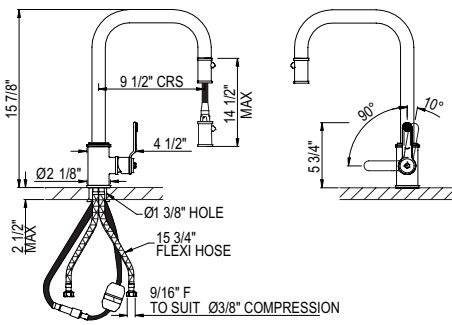

U.4546 Armstrong™ Pull-Down Kitchen Faucet with U-Spout

NEW

Suggested Retail Price

	APC	PN	STN	SEG	ULB
U.4546HT-_-_-2	998	1198	1248	1447	1447

- Dual-spray functionality with stream and spray settings
- 1.8 GPM at 60 PSI (CEC compliant)
- Requires 2 1/2" clearance from backsplash to center of faucet hole
- Matching prep faucet U.4543 and U.4513