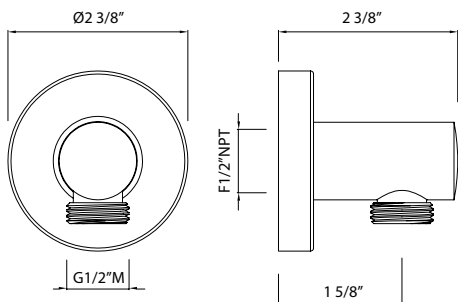

Suggested Retail Price			
	APC	PN	STN
V00222	72	108	148

- 1/2" outlet male; 1/2" inlet female NPT

ROHL

33640 Handshower Outlet