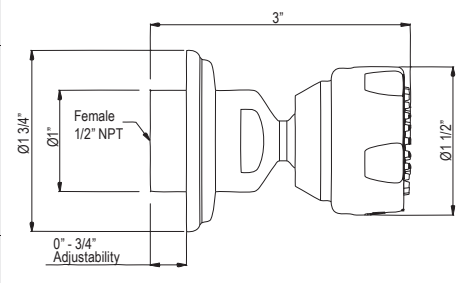

U.5570 Single Function Body Spray

Suggested Retail Price						
	APC	PN	STN	EB	EG	ULB
U.5570 __	329	395	411	467	467	467

- 1 function
- 1.0 GPM at 45 PSI (CEC compliant)