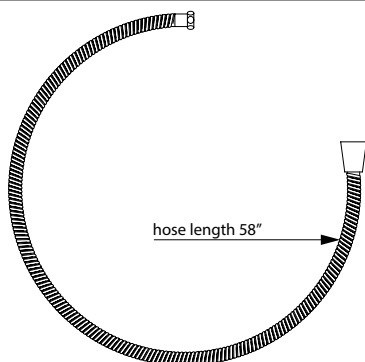

9.28385 58" Flexible Shower Hose

Suggested Retail Price

	APC	PN	STN	EG	ULB
9.28385 _ _	118	141	147	167	173

- For use with handshower (sold separately)