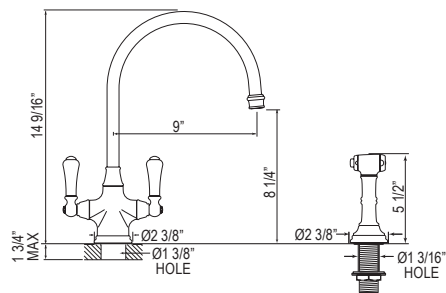

U.4710 Georgian Era™ Two Handle Kitchen Faucet With Side Spray

Suggested Retail Price

Handle	APC	PN	STN	EB	EG	SEG	ULB
U.4710 __ -2	1946	2335	2433	2763	2763	2763	2763

- Single-spray functionality
- 1.8 GPM at 60 PSI (CEC compliant)