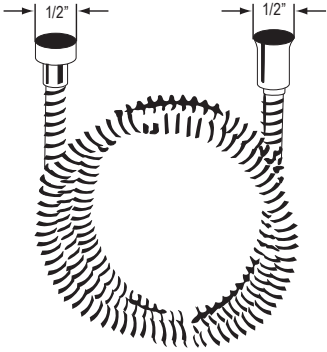

A00045/175 69" Metal Shower Hose

Suggested Retail Price			
	APC	PN	STN
A00045/175	108	129	134

- For use with handshower (sold separately)

ROHL