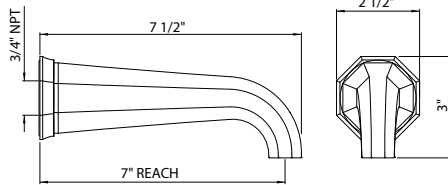

U.3152LS OR U.3153X Deco™ 4-Hole Deck Mount Tub Filler

Suggested Retail Price

Handle	APC	PN	STN	EG	ULB
U.3152LS-	3023	3627	3778	4292	4167
U.3153X-	3023	3627	3778	4292	4167

- Single-function anti-calcium handshower at 1.8 GPM at 60 PSI
- 12 GPM at 60 PSI (CEC compliant)
- 3/4" female NPT inlet

U.3183 Deco™ Wall Mount Tub Spout

Suggested Retail Price

	APC	PN	STN	EG	ULB
U.3183	534	641	667	758	736

- 20 GPM at 60 PSI
- 3/4" female NPT inlet

U.3100LS OR U.3101X Deco™ Exposed Deck Mount Tub Filler

Suggested Retail Price

Handle	APC	PN	STN	EG	ULB
U.3100LS/1-	3622	4346	4527	5143	4993
U.3101X/1-	3622	4346	4527	5143	4993

- Single-function anti-calcium handshower at 1.8 GPM at 60 PSI
- 19 GPM at 60 PSI (CEC compliant)
- 3/4" male NPT inlet
- Vacuum breaker not included; order V00275 if required

U.3110LS OR U.3111X Deco™ Exposed Wall Mount Tub Filler

Suggested Retail Price

Handle	APC	PN	STN	EG	ULB
U.3110LS/1-	3772	4527	4715	5357	5201
U.3111X/1-	3772	4527	4715	5357	5201

- Single-function anti-calcium handshower at 1.8 GPM at 60 PSI
- 19 GPM at 60 PSI (CEC compliant)
- 3/4" female NPT inlet
- Vacuum breaker not included; order V00275 if required

U.3120LS OR U.3121X Deco™ Floor Mount Tub Filler

Suggested Retail Price

Handle	APC	PN	STN	EG
U.3120LS/1-	5743	6891	7178	8154
U.3121X/1-	5743	6891	7178	8154

- Single-function anti-calcium handshower at 1.8 GPM at 60 PSI
- 9 GPM at 60 PSI (CEC compliant)
- 1/2" male NPT inlet
- Vacuum breaker not included; order V00275 if required