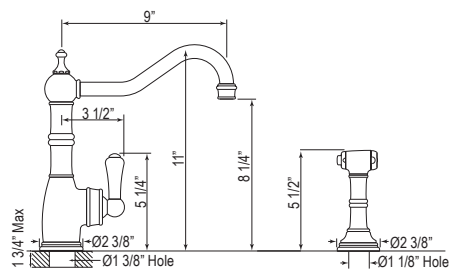

U.4746 Edwardian™ Kitchen Faucet With Side Spray

Suggested Retail Price

Handle	APC	PN	STN	EB	EG	SEG	ULB
U.4746 __-2	1675	2010	2094	2379	2379	2379	2379

- Water activates by pushing handle inwards toward spout
- Single-spray functionality
- 1.8 GPM at 60 PSI (CEC compliant)
- Requires 2 1/2" clearance from backsplash to center of faucet hole
- Matching bar/food prep faucet U.4743