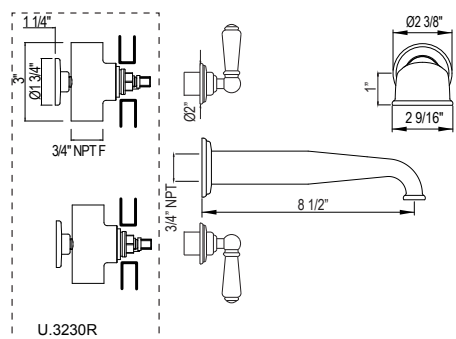

U.3580L OR U.3581X Edwardian™ Wall Mount Tub Filler

Suggested Retail Price

Handle	APC	PN	STN	EB	EG	ULB
U.3580L-_-_/TO	1247	1496	1558	1770	1770	
U.3581X-_-_/TO	1247	1496	1558	1770	1770	1770

- Includes both porcelain and metal lever inserts for U.3580L/TO
- 16 GPM at 60 PSI
- 3/4" female NPT inlet
- Rough valve sold separately: Order U.3230R (lever) or U.3261R-2 (cross) wall rough valve: : $442
- Order two U.3243 1 1/4" extension kits to extend both hot and cold valves: $