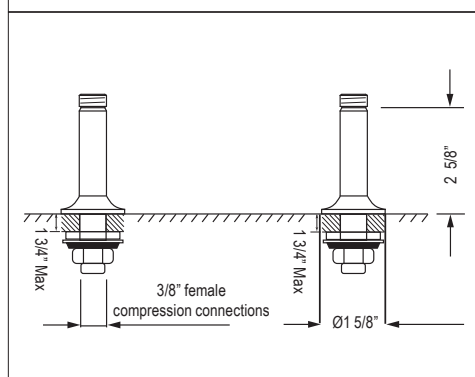

U.6794 Georgian Era™ Bridge Faucet Straight Deck Unions

	Suggested Retail Price							
	APC	PN	STN	EB	EG	SEG	ULB	
U.6794 __-2	289	347	361	410	410	410	410	

- Use with U.4790X or U.4791L bridge kitchen faucets