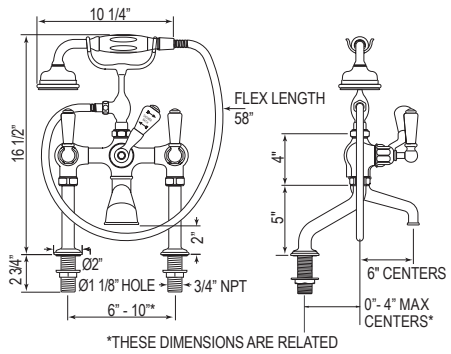

U.3500L OR U.3501X Edwardian™ Exposed Deck Mount Tub Filler

Suggested Retail Price

Handle	APC	PN	STN	EB	EG	ULB
U.3500L/1-	3183	3820	3979	4520	4520	4520
U.3501X/1-	3183	3820	3979	4520	4520	4520

- Single-function anti-calcium handshower at 1.8 GPM at 60 PSI
- Includes both porcelain and metal lever inserts for U.3500L
- 19 GPM at 60 PSI (CEC compliant)
- 3/4" male NPT inlet
- Vacuum breaker not included; order V00275 if required