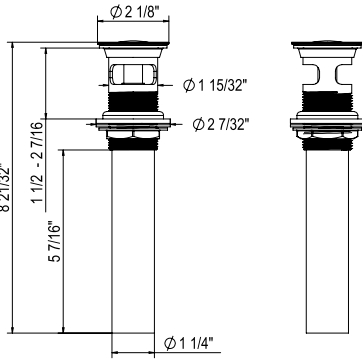

0127DOF Push Drain With Overflow

- 6" tail piece

Suggested Retail Price			
	APC	PN	STN
0127DOF _ _	128	154	160