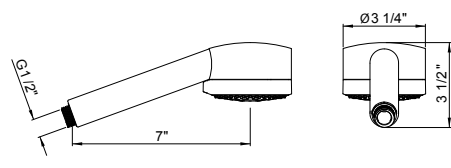

Suggested Retail Price

	APC	PN	STN
B204	162	225	320

- 1 function
- 1.8 GPM at 60 PSI (CEC compliant)

ROHL