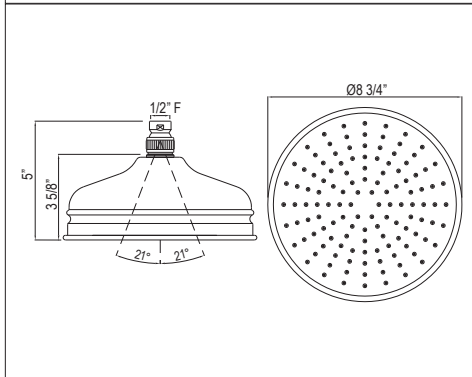

1037/8 9" Rain Showerhead

Suggested Retail Price				
	APC	PN	STN	ULB
1037/8	517	620	646	733

- 1 function
- 1.8 GPM at 60 PSI (CEC compliant)

ROHL