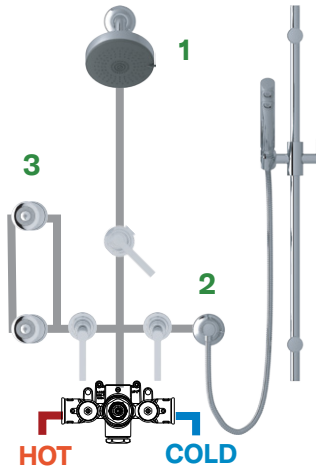

3/4" THERMOSTATIC ROUGH VALVE - MULTI FUNCTIONS

1005N

- 12 GPM
- Temperature control only
- Recommended inlet connection: 3/4" NPT
- Extension kit included with valve
- Must add volume control R1040R