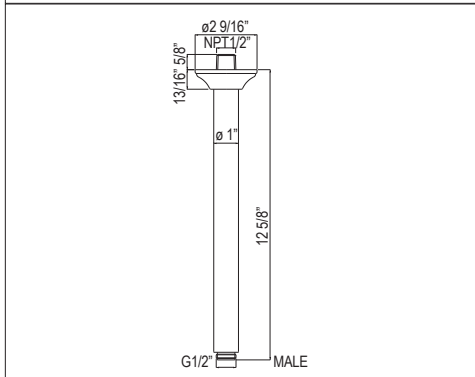

1505/12 13" Ceiling Mount Shower Arm

Suggested Retail Price

	APC	PN	STN	ULB
1505/12	163	196	217	232

- Escutcheon included
- Modern style round escutcheon available, order ROGSCO14

ROHL