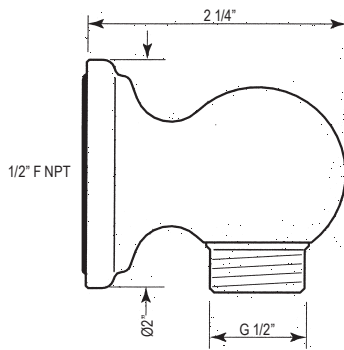

U.5546 Handshower Outlet

Suggested Retail Price

	APC	PN	STN	EB	EG	ULB
U.5546	201	242	252	287	287	287

- 1/2" outlet male; 1/2" inlet female NPT