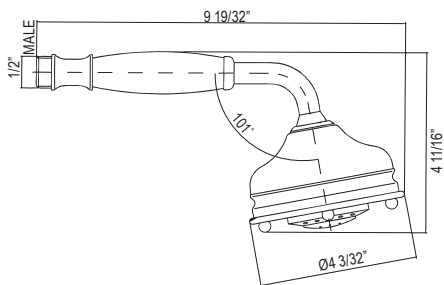

- 2 functions
- 1.8 GPM at 60 PSI (CEC compliant)

ROHL

1150/8 4" 3-Function Handshower

Suggested Retail Price

	APC	PN	STN
1150/8	404	485	542

- White accent handshower handle
- 3 functions
- 1.8 GPM at 60 PSI (CEC compliant)