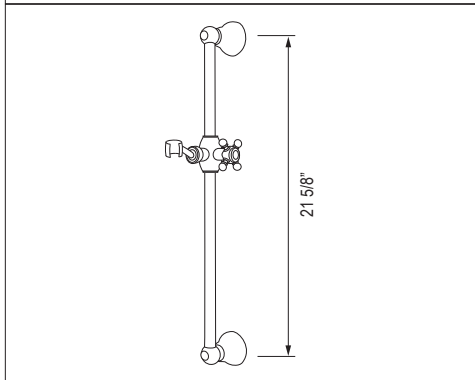

1201 22" Slide Bar

Suggested Retail Price

	APC	PN	STN	ULB
1201_ _ _	435	522	549	618

- Length can be cut down
- Metal cap on handle

ROHL