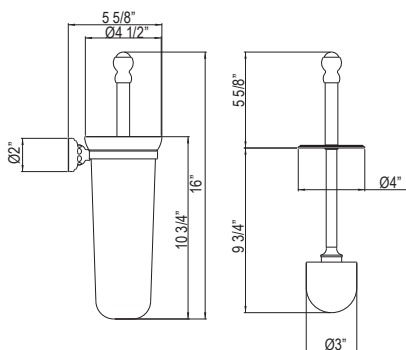

U.6938 Wall Mount Toilet Brush Holder

Suggested Retail Price

	APC	PN	STN	EB	EG
U.6938	762	914	952	1081	1081

- Unique wall mount design combining solid brass holder and brush handle with a white porcelain canister
- 5 5/8" projection