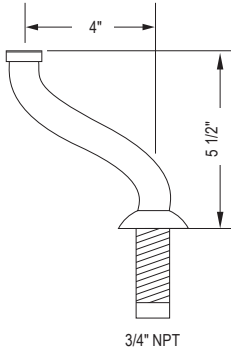

APC

PN

STN

EB

EG

ULB

Home

Index

DECO

EDWARDIAN

GEORGIAN
ERA

HOLBORN

HOXTON

LAVATORY
DRAINS

ROUGH-IN
VALVES

BATH
FIXTURES

SHOWER

CARE &
MAINTENANCE

TERMS