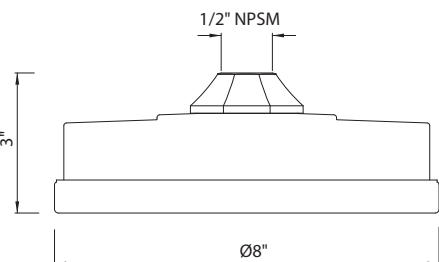

U.5135 8" Rain Showerhead

- Complements Deco™ collection and other transitional designs
- 1 function
- 1.8 GPM at 60 PSI (CEC compliant)

Suggested Retail Price

	APC	PN	STN	EG	ULB
U.5135	661	793	826	938	938