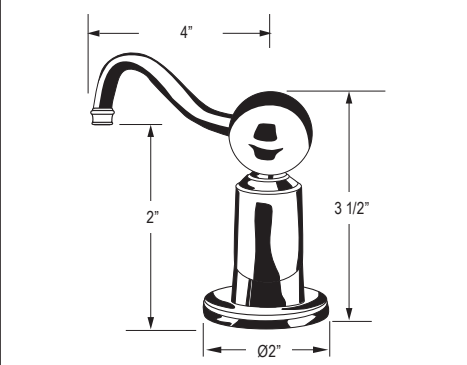

LS850P Soap Dispenser

Suggested Retail Price					
	APC	PN	STN	EB	ULB
LS850P	314	376	392	445	470