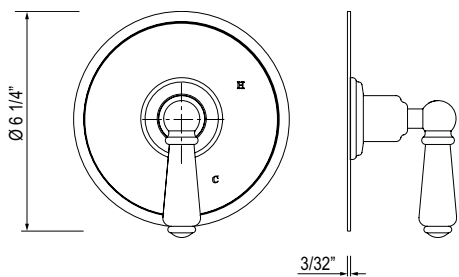

U.1010 Edwardian™ 1/2" Pressure Balance Trim Without Diverter

Suggested Retail Price

Handle	APC	PN	STN	EB	EG
U.1010L-__	372	447	465	528	572
U.1010X-__	372	447	465	528	572

- Includes both porcelain and metal lever inserts
- Temperature control only
- 1 function
- Rough valve sold separately
  - Order RCT-1 1/2" Pressure balance rough: $183