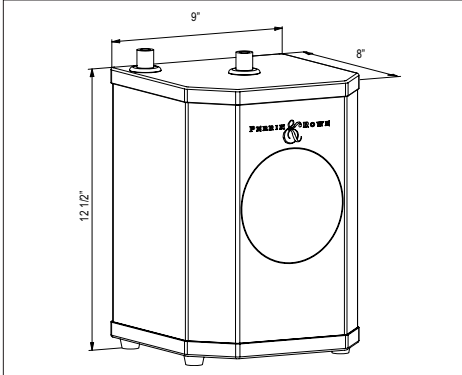

U.1998 High Performance Hot Water Tank

U.1998	Suggested Retail Price
	$
	887