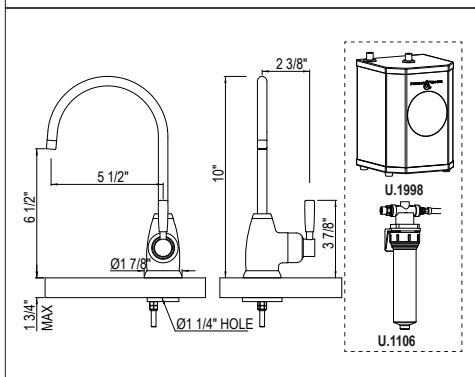

U.1347 Holborn™ Hot Water Dispenser

Suggested Retail Price

Handle	APC	PN	STN	EB	EG	SEG
U.1347LS-	-2	711	853	889	1010	1197

- .5 GPM at 45 PSI (CEC compliant)
- For use with U.1998 high performance hot water tank and U.1106 filter