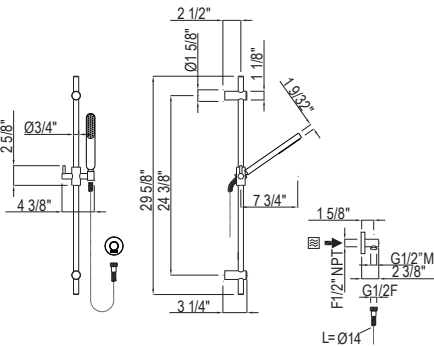

1628 Handshower Set With 30" Slide Bar and Single Function Handshower

Suggested Retail Price

	APC	PN	STN
1628	701	841	1073

- Complements Meda™ collection and other modern designs
- DS1142502 single-function handshower
- 1.8 GPM at 60 PSI (CEC compliant)

ROHL