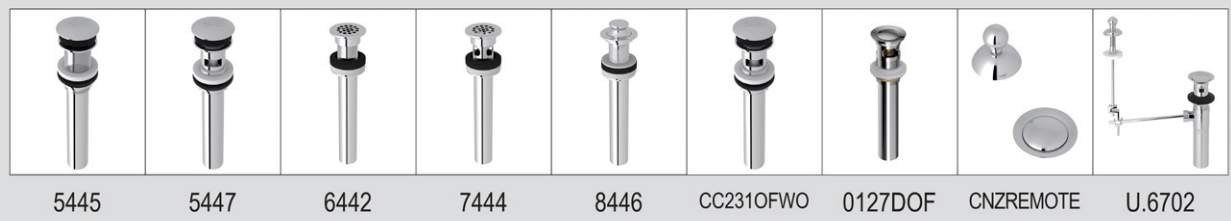

Suggested Retail Price

Handle	APC	PN	STN	EB	EG	ULB
U.3793LS-__ /TO-2	828	993	1061	1175	1175	
U.3793LSP-__ /TO-2	828	993	1061	1175	1175	
U.3794X-__ /TO-2	828	993	1061	1175	1175	1175

- Drain sold separately. See drain options below and Lavatory Drain tab for pricing
- Order two U.3243 1 1/4" extension kits to extend both hot and cold valves: $
- 1.2 GPM at 60 PSI (CEC compliant)
- Plumber to provide 1/2" male nipple T-fitting for spout installation
- Rough valve sold separately: Order U.3260R-2 (lever) or U.3261R-2 (cross) wall rough valve: : $362

See Lavatory Drains tab for pricing.