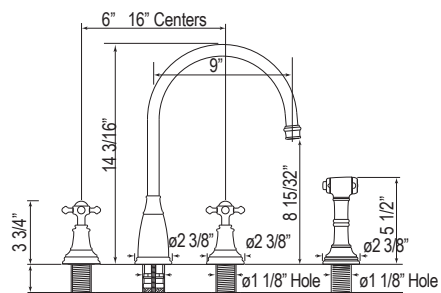

INDEX

2021 UPDATES

ARMSTRONG

EDWARDIAN

GEORGIAN ERA

HOLBORN

U.4736L OR U.4735X Georgian Era™ Two Handle Kitchen Faucet With Side Spray

Suggested Retail Price