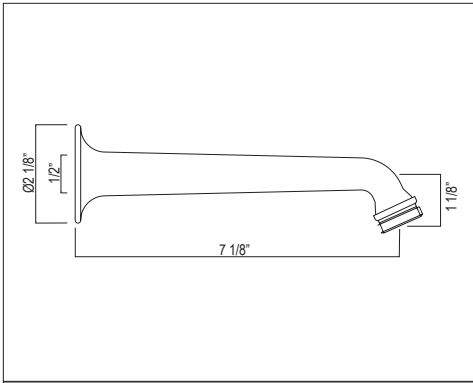

ROHL

1440/6 7" Reach Wall Mount Shower Arm

Suggested Retail Price

	APC	PN	STN	ULB
1440/6	80	96	154	154

- Escutcheon included
- Modern style round escutcheon available, order ROS0006

ROHL

C5056.2 7" Reach Wall Mount Shower Arm