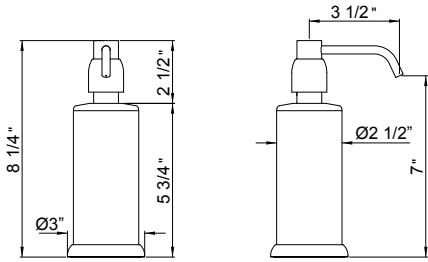

U.6433 Holborn™ Freestanding Soap Dispenser

- Brass construction
- 8.5 fluid ounce bottle capacity
- Top fill

Suggested Retail Price

	APC	PN	STN	EG
U.6433	637	764	796	904