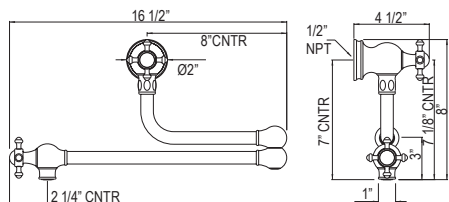

U.4799LS OR U.4798X Edwardian™ Pot Filler

Suggested Retail Price

Handle	APC	PN	STN	EB	EG	SEG	ULB
U.4798X-__-2	1568	1882	1960	2227	2227	2227	2227
U.4799LS-__-2	1568	1882	1960	2227	2227	2227	2227

- Folds away when not in use
- 1.8 GPM at 60 PSI (CEC compliant)