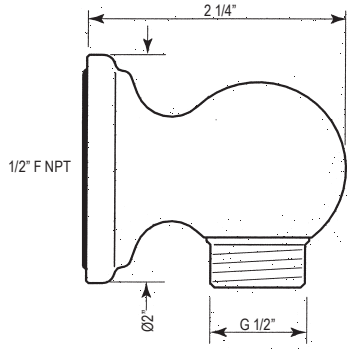

U.5546 Handshower Outlet

- 1/2" outlet male; 1/2" inlet female NPT

Suggested Retail Price						
	APC	PN	STN	EB	EG	ULB
U.5546 __	201	242	252	287	287	287