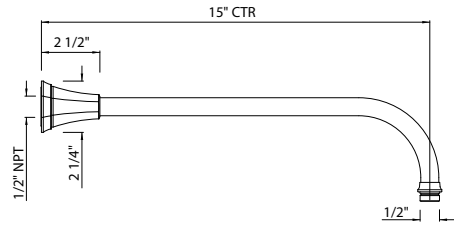

U.5184 15" Reach Wall Mount Shower Arm

Suggested Retail Price

	APC	PN	STN	EG	ULB
U.5184	402	483	503	571	571

- Complements Deco™ collection and other transitional designs