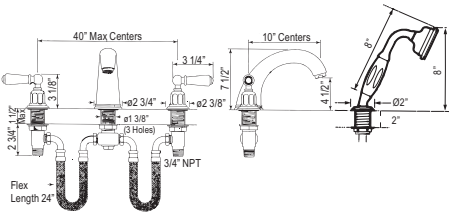

U.3248L OR U.3249X Edwardian™ 4-Hole Deck Mount Tub Filler

- Single-function anti-calcium handshower at 1.8 GPM at 60 PSI
- Includes both porcelain and metal lever inserts for U.3248L
- 20 GPM at 60 PSI (CEC compliant)
- 3/4" male NPT inlet

Suggested Retail Price

Handle	APC	PN	STN	EB	EG	ULB
U.3248L-_-_-2	2970	3564	3713	4217	4217	4094
U.3249X-_-_-2	2970	3564	3713	4217	4217	4094