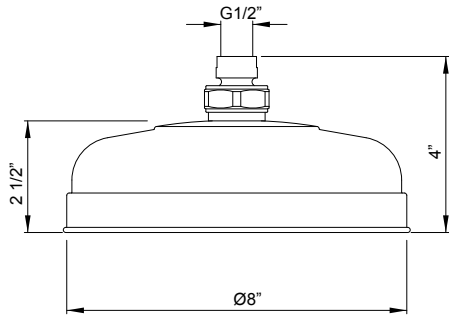

DECO

EDWARDIAN

GEORGIAN ERA

HOLBORN

HOXTON

LAVATORY DRAINS

ROUGH-IN VALVES

BATH FIXTURES

SHOWER

CARE & MAINTENANCE

TERMS

U.5260 8" Rain Showerhead

- 1 function
- 1.8 GPM at 60 PSI (CEC compliant)

Suggested Retail Price				
	APC	PN	STN	EG
U.5260	713	856	891	1013