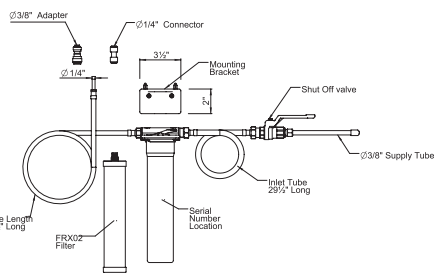

HRK-2000 Arolla™ Filtration System With Cartridge

Suggested Retail Price

	$
HRK-2000	639

- Includes cartridge, housing and connection hoses
- Filter faucet not included
- Recommend changing filter every 6 months or 1,000 gallons
- For replacement filter cartridge, order HRF-1000: $106
- Recommend changing filter system every 3 years due to constant water pressure on the inlet