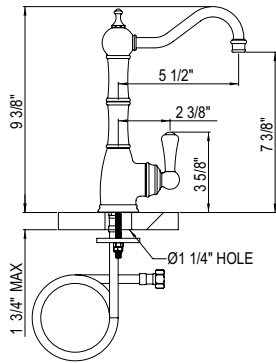

U.1621 Edwardian™ Filter Kitchen Faucet

Suggested Retail Price

Handle	APC	PN	STN	EB	EG	SEG	ULB
U.1621L-__-2	966	1159	1207	1371	1371	1371	1371

- May be used with HRK-2000 inline filter system
- Not suitable for reverse osmosis systems or instant hot systems
- .5 GPM at 45 PSI (CEC compliant)