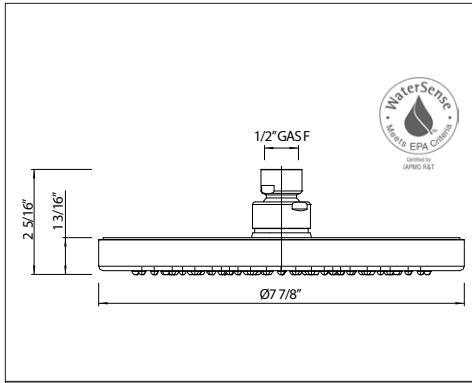

WI0196 8" Rain Showerhead

Suggested Retail Price			
	APC	PN	STN
WI0196	243	324	339

- 1 function
- 1.8 GPM at 60 PSI (CEC compliant)

ROHL