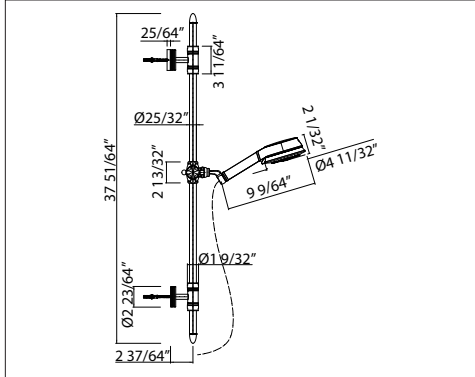

D19000/3 Handshower Set With 38" Slide Bar and 3-Function Handshower

Suggested Retail Price

APC	PN	STN
D19000/3	842	1110 1376

- B0314 3-function handshower
- 1.8 GPM at 60 PSI (CEC compliant)

ROHL