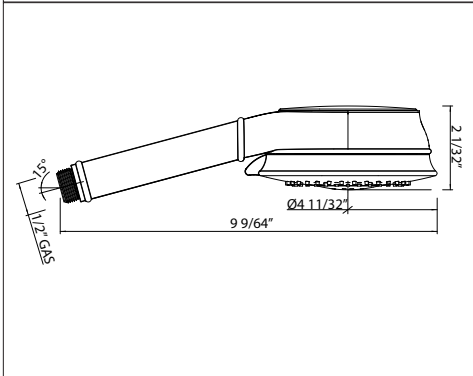

B0314 4" 3-Function Handshower

Suggested Retail Price			
	APC	PN	STN
B0314	123	195	278

- 3 functions
- 1.8 GPM at 60 PSI (CEC compliant)

ROHL