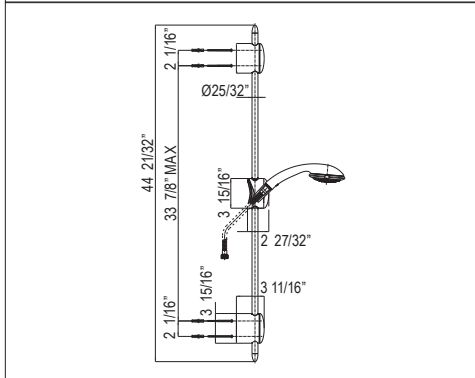

D96001 Handshower Set With 45" Slide Bar and 4-Function Handshower

Suggested Retail Price

APC	PN	STN
D96001	989	1234 1934

- B00102 4-function handshower
- 1.8 GPM at 60 PSI (CEC compliant)

ROHL