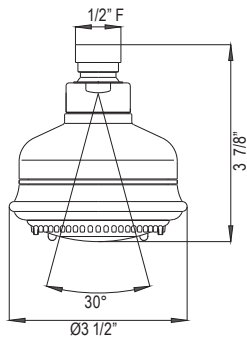

B240NSH 4" 3-Function Showerhead

- 3 functions
- 1.8 GPM at 60 PSI (CEC compliant)

ROHL

Suggested Retail Price

	APC	PN	STN
B240NSH	195	245	272

1085/8 4" 3-Function Showerhead

- 3 functions
- 1.8 GPM at 60 PSI (CEC compliant)

ROHL

Suggested Retail Price

	APC	PN	STN	ULB
1085/8	401	481	517	569

I00218 4" 3-Function Showerhead

- 3 functions
- 1.8 GPM at 60 PSI (CEC compliant)

ROHL

Suggested Retail Price

	APC	PN	STN
I00218	170	220	296

W10197 4" 3-Function Showerhead

- 3 functions
- 1.8 GPM at 60 PSI (CEC compliant)

ROHL

Suggested Retail Price

	APC	PN	STN
W10197	178	231	307

SOF134 4" 5-Function Showerhead

- 5 functions
- 1.75 GPM at 60 PSI (CEC compliant)

ROHL

Suggested Retail Price

	APC	PN	STN
SOF134	101	129	129