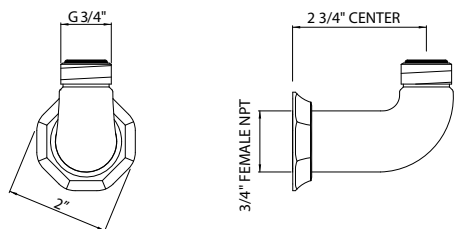

U.6187 __	Suggested Retail Price				
	APC	PN	STN	EG	ULB
U.6187 __	494	593	617	701	681

U.6186 Deco™ Extended Deck Pillar Unions

- For use with U.3132LS and U.3133X tub fillers
- 3/4" female NPT inlet

U.6186 __	Suggested Retail Price			
	APC	PN	STN	EG
U.6186 __	520	623	649	738