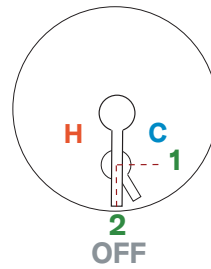

1/2" PRESSURE BALANCE - 2 FUNCTIONS

RDD-2

- 5 GPM
- Temperature control with diverter
- Recommended inlet connection: 1/2" NPT
- Extension kit included with valve