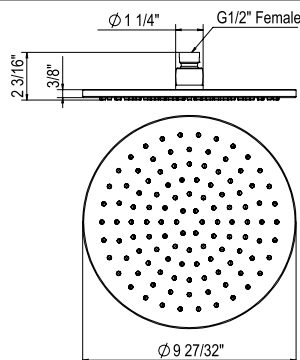

100126RS1 10" Rain Showerhead

Suggested Retail Price			
	APC	PN	STN
100126RS1 _ _	338	406	423

- 1 function
- 1.8 GPM at 60 PSI (CEC compliant)

ROHL **NEW**