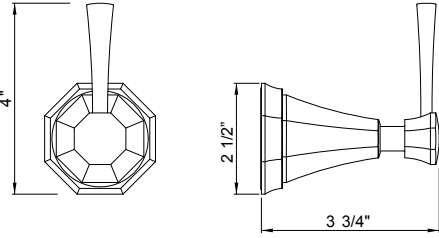

DECO

EDWARDIAN

GEORGIAN ERA

HOLBORN

HOXTON

LAVATORY DRAINS

ROUGH-IN VALVES

BATH FIXTURES

SHOWER

CARE & MAINTENANCE

TERMS

U.3164LS OR U.3165X Deco™ Trim For Volume Control And Diverter

Suggested Retail Price

Handle	APC	PN	STN	EG	ULB
U.3164LS-_/TO	314	376	393	446	446
U.3165X-_/TO	314	376	393	446	446

- Volume control or diverter only
- Rough valve sold separately. Select one:
  - Order R1040R 3/4" volume control rough valve: $144
  - Order R1062BO 4-port, 3-way dedicated diverter rough valve: $329