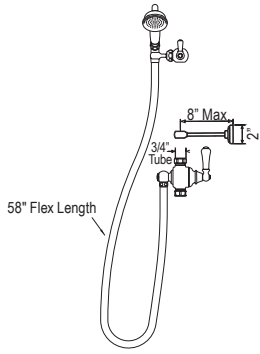

LAVATORY DRAINS

ROUGH-IN VALVES

BATH FIXTURES

SHOWER

CARE & MAINTENANCE

TERMS

U.5783N Riser Diverter With Handshower, Hose, And Parking Bracket

**Suggested Retail Price**