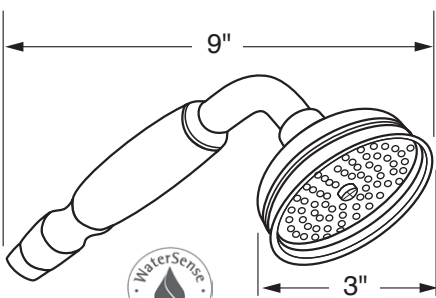

1100/8E 3" Single Function Handshower

Suggested Retail Price			
APC	PN	STN	
1100/8E	220	264	282

- White accent handshower handle
- 1 function
- 1.8 GPM at 60 PSI (CEC compliant)