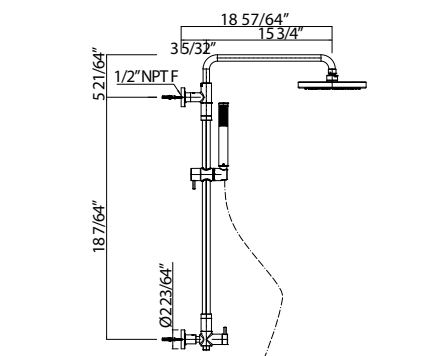

Suggested Retail Price			
	APC	PN	STN
L0095	1205	1562	2025

- Replaces standard wall shower arm outlet to allow for dual function Rain style overhead showerhead and handshower
- Manual 2-function diverter with ceramic disc cartridge for separate functions
- 1/2" female NPT inlet
- Showerhead, handshower and flexible shower hose not included, must be ordered separately

ROHL