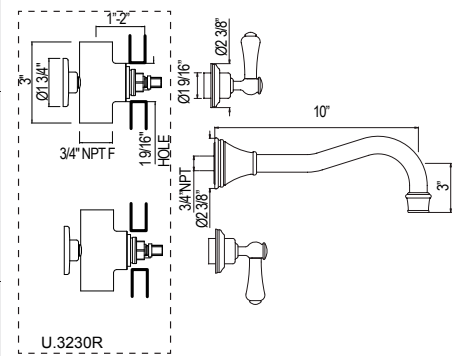

U.3783LS/LSP OR U.3784X Georgian Era™ Wall Mount Tub Filler

Suggested Retail Price

Handle	APC	PN	STN	EB	EG	ULB
U.3783LS-__ /TO	1209	1450	1531	1716	1716	1716
U.3783LSP-__ /TO	1209	1450	1531	1716	1716	1716
U.3784X-__ /TO	1209	1450	1531	1716	1716	1716

- Metal lever handle design only with porcelain caps for LSP model
- 16 GPM at 60 PSI
- 3/4" female NPT inlet
- Rough valve sold separately: Order U.3230R (lever) or U.3261R-2 (cross) wall rough valve: : $442
- Order two U.3243 1 1/4" extension kits to extend both hot and cold valves: $