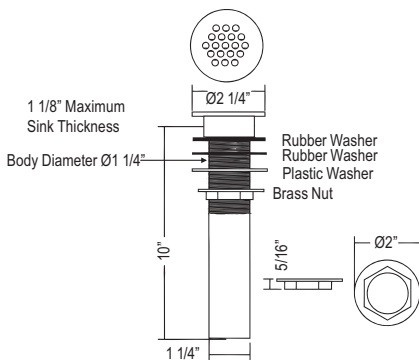

5445 Push Drain Without Overflow

- 6" tail piece

Suggested Retail Price						
	APC	PN	STN	EB	EG	ULB
5445 _ _	294	351	366	414	414	414

5447 Push Drain With Overflow

- 6" tail piece

Suggested Retail Price						
	APC	PN	STN	EB	EG	ULB
5447 _ _	294	351	366	414	414	414