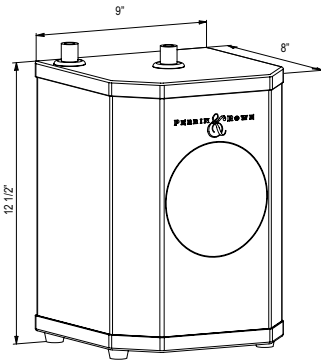

U.1307 Georgian Era™ Hot Water Dispenser

Suggested Retail Price

Handle	APC	PN	STM	EB	EG	SEG	ULB
U.1307LS-__-2	711	853	889	1010	1010	1010	1010

- .5 GPM at 45 PSI (CEC compliant)
- For use with U.1998 high performance hot water tank and U.1106 filter

U.KIT1307 Georgian Era™ Hot Water Dispenser, Tank And Filter Kit

Suggested Retail Price

Handle	APC	PN	STM	EB	EG	SEG	ULB
U.KIT1307LS-__-2	1953	2095	2131	2252	2252	2252	2252

- .5 GPM at 45 PSI (CEC compliant)
- Order U.PRF1 for hot water replacement filter cartridge
- Includes U.1998 Hot water tank and U.1106 filter system

U.1998 High Performance Hot Water Tank

Suggested Retail Price

Handle	Suggested Retail Price
U.1998	$ 887

- 3-Year limited warranty
- Not compatible with ISE type dispensers

U.1106 Hot Water Filtration System

Suggested Retail Price

Handle	Suggested Retail Price
U.1106	$ 355

- Includes cartridge, housing and connection hoses
- Filter faucet not included
- For replacement filter cartridge, order U.PRF1: $123
- Recommend changing filter every 6 months or 1,000 gallons

U.PRF1 Hot Water Replacement Filter Cartridge

Suggested Retail Price

Handle	Suggested Retail Price
U.PRF1	$ 123

- Designed for use with U.1106 and U.1408 hot water filtration systems
- Recommend changing filter every 6 months or 1,000 gallons