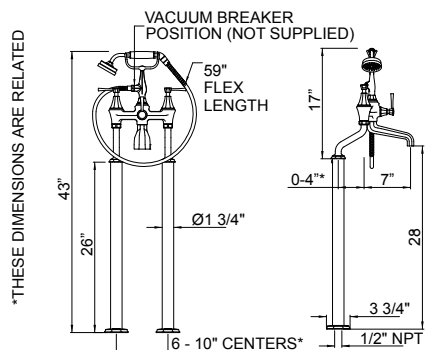

U.3120LS OR U.3121X Deco™ Floor Mount Tub Filler

Suggested Retail Price

Handle	APC	PN	STN	EG
U.3120LS/1-	5743	6891	7178	8154
U.3121X/1-	5743	6891	7178	8154

- Single-function anti-calcium handshower at 1.8 GPM at 60 PSI
- 9 GPM at 60 PSI (CEC compliant)
- 1/2" male NPT inlet
- Vacuum breaker not included; order V00275 if required