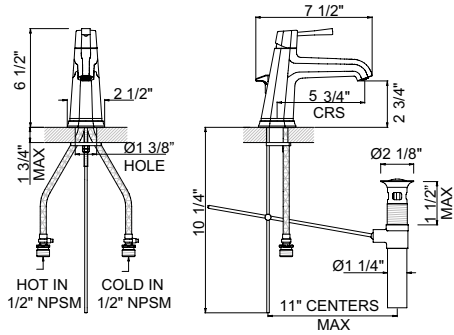

DECO

EDWARDIAN

GEORGIAN ERA

HOLBORN

HOXTON

LAVATORY DRAINS

ROUGH-IN VALVES

BATH FIXTURES

SHOWER

CARE & MAINTENANCE

TERMS

U.3135 Deco™ Single Handle Lavatory Faucet