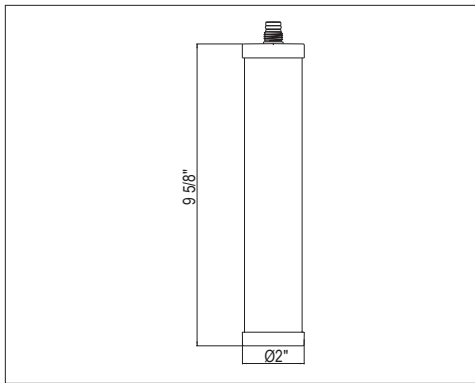

HRF-1000 Arolla™ Replacement Filter Cartridge

Suggested Retail Price

	$
HRF-1000	106

- Replacement cartridge for HRK-2000 filter system
- Recommend changing filter every 6 months or 1,000 gallons