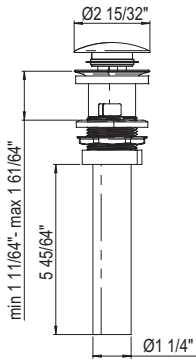

CC2310FWO Universal Push Drain

- For sinks with or without overflow hole
- 6" tail piece

Suggested Retail Price		
	APC	STN
CC2310FWO _ _	132	165