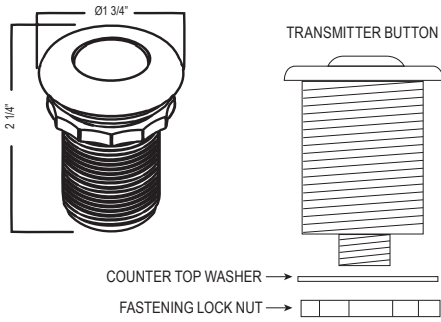

- Remote on/off air switch button for activating garbage disposals
- Solution for island countertops or where an electrical switch is not available

Suggested Retail Price

	APC	PN	STN	EB	EG	SEG	ULB
AS425	100	120	125	142	306	142	142