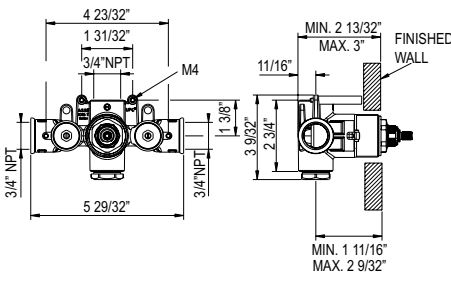

1005N 3/4" Thermostatic Rough-In Valve

- Temperature control only
- 12 GPM at 60 PSI
- 3/4" female NPT inlet
- Must order trim to complete

ROHL

Suggested Retail Price	
	Rough
1005N	333