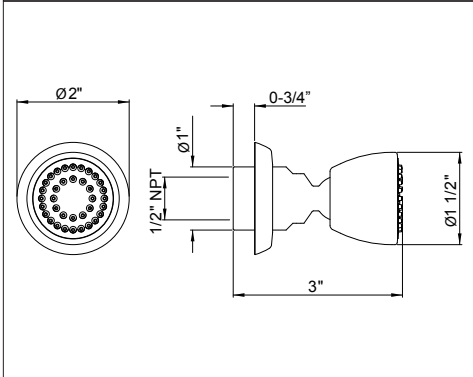

U.5870 Single Function Body Spray

- Complements Holborn™ collection and other transitional designs
- 1 function
- 1.0 GPM at 45 PSI (CEC compliant)

ROHL

Suggested Retail Price

	APC	PN	STN	EG
U.5870 _ _	322	386	402	457