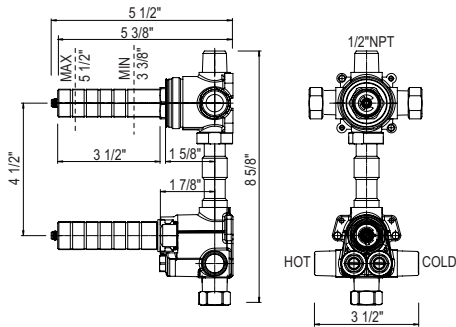

R1051BV 1/2" Thermostatic Rough-In Valve With Integrated Volume Control

- Temperature and volume control
- 1 function
- 6 GPM at 60 PSI (CEC compliant)
- 1/2" male NPT inlet
- Must order trim to complete

ROHL

Suggested Retail Price

	Rough
R1051BV	404