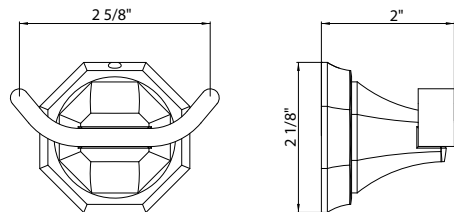

U.6122 Deco™ Double Robe Hook

Suggested Retail Price

	APC	PN	STN	EG	ULB
U.6122 _ _	220	264	275	312	303