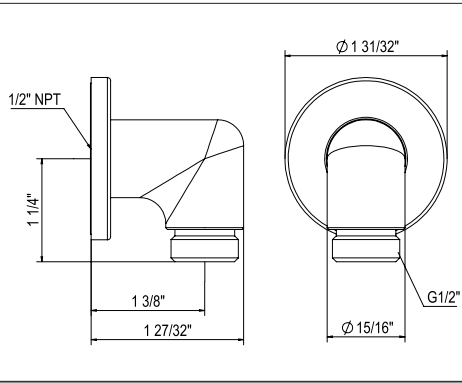

0127WO Handshower Outlet