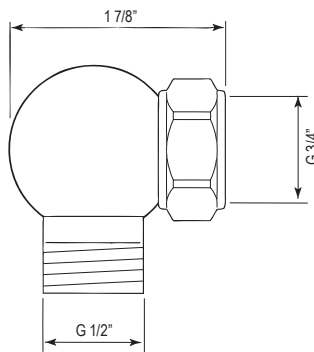

APC

PN

STN

EB

EG

ULB

Home

Index

DECO

EDWARDIAN

GEORGIAN ERA

HOLBORN

HOXTON

LAVATORY DRAINS

ROUGH-IN VALVES

BATH FIXTURES

SHOWER

CARE & MAINTENANCE

TERMS

U.5399 3/4" F X 1/2" M Adaptor

Suggested Retail Price

	APC	PN	STN	EB	EG	ULB
U.5399	62	75	78	88	88	88

- To connect hose to outlet of exposed tub filler or exposed thermostatic valve
- To reduce 3/4" outlet shower arm to 1/2"

U.5387 Handshower And Hose

Suggested Retail Price

Handle	APC	PN	STN	EB	EG	ULB
U.5387	603	724	754	856	856	856
U.5387LS-	603	724	754	856	856	856

- U.5387 comes with a porcelain handle. Order U.5387LS for metal handle, price is the same.
- 1 function
- 1.8 GPM at 60 PSI (CEC compliant)

U.5389 Exposed Shower Valve Outlet And Connector

Suggested Retail Price

	APC	PN	STN	EB	EG	ULB
U.5389	123	148	154	175	175	169

- Use 3/4" x 3/4" adaptor U.5390* on valve outlet for proper installation

U.5546 Handshower Outlet

Suggested Retail Price

	APC	PN	STN	EB	EG	ULB
U.5546	201	242	252	287	287	287

- 1/2" outlet male; 1/2" inlet female NPT

U.5540 24" Slide Bar

Suggested Retail Price

	APC	PN	STN	EB	EG	ULB
U.5540	984	1181	1230	1398	1398	1398

- Use with Perrin & Rowe hoses only
- Includes both porcelain and metal lever inserts