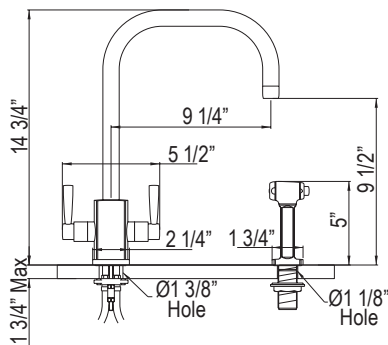

U.4310 Holborn™ Two Handle Kitchen Faucet With U-Spout and Side Spray

Suggested Retail Price

Handle	APC	PN	STN	EB	SEG
U.4310LS-_-_-2	1411	1693	1764	2004	2475

- Single-spray functionality
- 1.8 GPM at 60 PSI (CEC compliant)