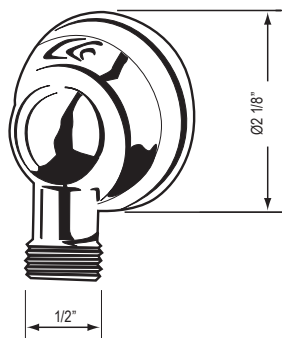

Suggested Retail Price				
	APC	PN	STN	ULB
1295	102	123	128	145

- 1/2" outlet male; 1/2" inlet female NPT

ROHL