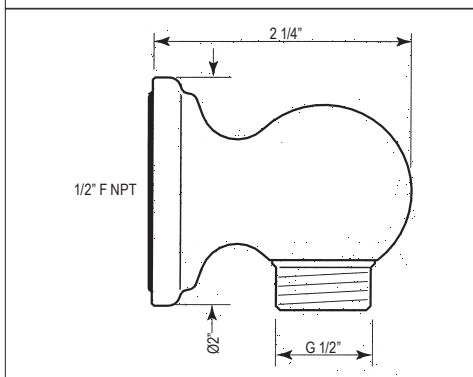

U.5546 Handshower Outlet

Suggested Retail Price

APC	PN	STN	EB	EG	ULB
U.5546	201	242 252	287	287	287

- 1/2" outlet male; 1/2" inlet female NPT