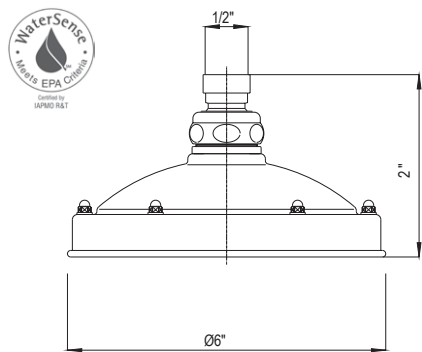

BI00701 6" Rain Showerhead

- 1 function
- 1.8 GPM at 60 PSI (CEC compliant)

ROHL

Suggested Retail Price

	APC	PN	STN	ULB
BI00701	506	741	916	992