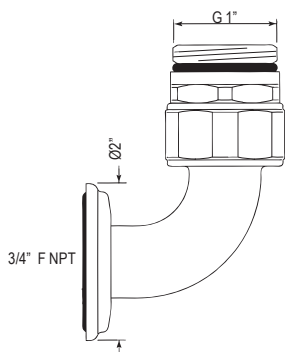

APC

PN

STN

EB

EG

ULB

Home

Index

DECO

EDWARDIAN

GEORGIAN
ERA

HOLBORN

HOXTON

LAVATORY
DRAINS

ROUGH-IN
VALVES

BATH
FIXTURES

SHOWER

CARE &
MAINTENANCE

TERMS

U.6386 Extended Deck Pillar Unions

Suggested Retail Price

	APC	PN	STN	EB	EG	ULB
U.6386	463	555	579	657	657	657

- 3/4" male NPT inlet
- U.6399 3" extension unions available to lift height of tub filler
- 9.039297 NPSM to NPT adaptor available: $53

U.6387 Deck Pillar Unions

Suggested Retail Price

	APC	PN	STN	EB	EG	ULB
U.6387	454	544	567	644	644	644

- 3/4" male NPT inlet
- U.6399 3" extension unions available to lift height of tub filler
- 9.039297 NPSM to NPT adaptor available: $53

U.6388 Floor Pillar Legs

Suggested Retail Price

	APC	PN	STN	EB	EG	ULB
U.6388	2558	3069	3198	3633	3632	3633

- 1/2" female NPT inlet
- U.6399 3" extension unions available to lift height of tub filler

U.5550L OR U.5552X Edwardian™ 3/4" Exposed Therm Valve With Volume And Temperature Control

Suggested Retail Price

Handle	APC	PN	STN	EB	EG
U.5550L-	3296	3956	4122	4682	4682
U.5552X-	3296	3956	4122	4682	4682

- Includes both porcelain and metal lever inserts for U.5550L
- Temperature and volume control
- 14 GPM at 60 PSI
- Use return elbow U.5397 to add concealed shower functions or U.5398 to add tub spout
- For additional top outlet functionality, choose from the various outlet options in this chapter

U.5398 Exposed Thermostatic Valve Bottom Return Elbow

Suggested Retail Price

	APC	PN	STN	EB	EG	ULB
U.5398	454	544	567	645	645	625

- To return valve into wall from bottom outlet on U.5550L, U.5552X, U.5751LS, and U.5752X exposed therm valves
- Must feed to volume control U.3240L, U.3241X, U.3744LSP or U.3755X