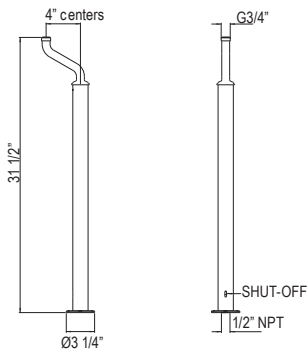

U.6388 Floor Pillar Legs

Suggested Retail Price

	APC	PN	STN	EB	EG	ULB
U.6388	2558	3069	3198	3633	3632	3633

- 1/2" female NPT inlet
- U.6399 3" extension unions available to lift height of tub filler