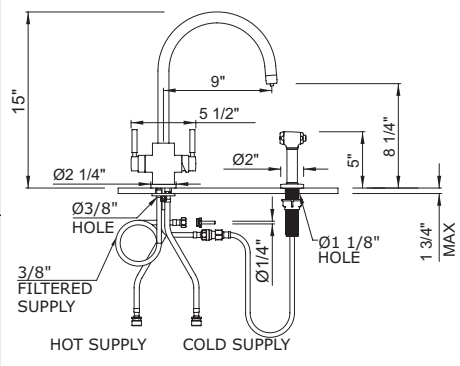

U.4034 Holborn™ Pull-Down Touchless Kitchen Faucet

Suggested Retail Price

Handle	APC	PN	STN	SEG	ULB
U.4034LS-_-_-2	1358	1630	1697	1934	1872

- 3" activation range and 2 minute auto shut-off
- Requires 2 1/2" clearance from backsplash to center of faucet hole
- Dual-spray functionality with stream and spray settings
- 1.8 GPM at 60 PSI (CEC compliant)
- For AC Plug-in Adaptor Kit order U.CC80AC: $133
- Matching prep faucet U.4043

U.12931 Holborn™ Two Handle Filter Kitchen Faucet with Side Spray

Suggested Retail Price

Handle	APC	PN	STN	EB
U.12931LS-_-_-2	1781	2138	2227	2530

- Left handle activates filtered water through dedicated waterway
- Not suitable for reverse osmosis systems or instant hot systems
- Single spray functionality
- 1.5 GPM at 45 PSI, .5 GPM filtered water (CEC compliant)
- May be used with HRK-2000 inline filter system

U.KIT12931 Holborn™ Two Handle Filter Kitchen Faucet Kit With Side Spray

Suggested Retail Price

Handle	APC	PN	STN	EB
U.KIT12931LS-_-_-2	2420	2777	2866	3169

- Left handle activates filtered water through dedicated waterway
- Single spray functionality
- 1.5 GPM at 45 PSI, .5 GPM filtered water (CEC compliant)
- Includes HRK-2000 filtration system

U.1601 Holborn™ Filter Kitchen Faucet

Suggested Retail Price

Handle	APC	PN	STN	EB	EG	SEG	ULB
U.1601L-_-_-2	729	874	936	1035	1035	1046	1035

- May be used with HRK-2000 inline filter system
- Not suitable for reverse osmosis systems or instant hot systems
- .5 GPM at 45 PSI (CEC compliant)

U.KIT1601 Holborn™ Filter Kitchen Faucet Kit

Suggested Retail Price

Handle	APC	PN	STN	EB	SEG	ULB
U.KIT1601L-_-_-2	1368	1513	1575	1674	1685	1674

- .5 GPM at 45 PSI (CEC compliant)
- Includes HRK-2000 filtration system