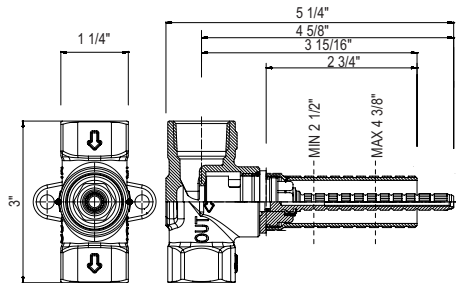

R1041R 3/4" Clockwise Volume Control Rough-In Valve

- 1 function
- 14 GPM at 60 PSI
- 3/4" female NPT inlet
- Must order trim to complete

ROHL

Suggested Retail Price

	Rough
R1041R	144