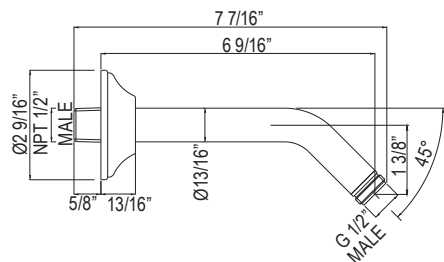

ROHL

1440/6 7" Reach Wall Mount Shower Arm

Suggested Retail Price

	APC	PN	STN	ULB
1440/6	80	96	154	154

- Escutcheon included
- Modern style round escutcheon available, order ROS0006

ROHL

C5056.2 7" Reach Wall Mount Shower Arm