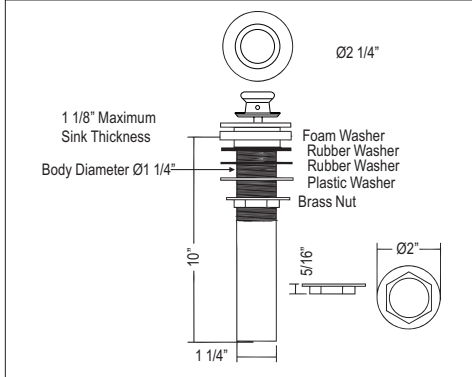

8446 Lift And Turn Drain Without Overflow

- 10" tail piece

ROHL

Suggested Retail Price

	APC	PN	STN	EB	EG
8446	290	346	360	731	891