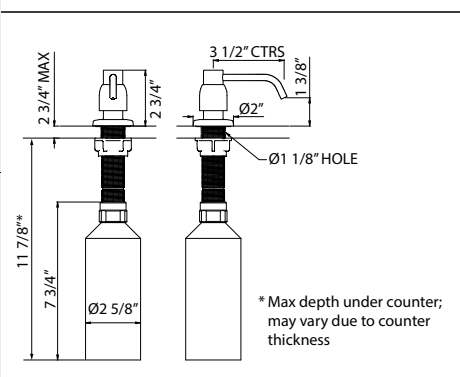

- Available: Spring 2021
- Folds away when not in use
- 1.8 GPM at 60 PSI (CEC compliant)

U.6495 Soap Dispenser

Suggested Retail Price						
	APC	PN	STN	EB	SEG	ULB
U.6495_-_-	361	433	451	512	523	512

- Brass construction
- 16 fluid ounce bottle capacity
- Top fill