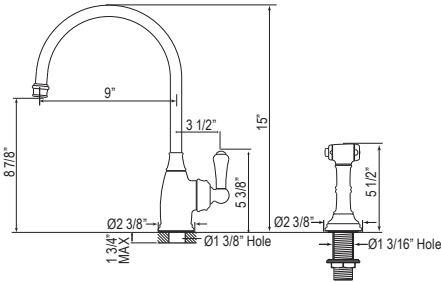

EDWARDIAN

GEORGIAN ERA

HOLBORN

U.4700 Georgian Era™ Bar/Food Prep Kitchen Faucet

Suggested Retail Price

Handle	APC	PN	STN	EB	EG	SEG	ULB
U.4700 __ -2	1218	1461	1522	1729	1729	1737	1729

- Water activates by pushing handle inwards toward spout
- Single-spray functionality
- 1.8 GPM at 60 PSI (CEC compliant)
- Requires 2 1/2" clearance from backsplash to center of faucet hole
- Matching bar/food prep faucet for U.4702