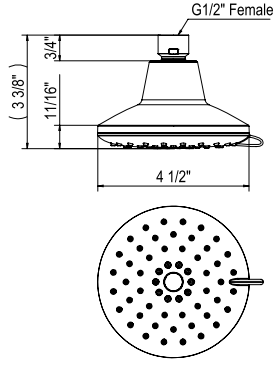

50126MF3 5" 3-Function Showerhead

Suggested Retail Price

	APC	PN	STN
50126MF3	168	202	210

- 3 functions
- 1.8 GPM at 60 PSI (CEC compliant)

ROHL **NEW**

100180 5" 4-Function Showerhead

Suggested Retail Price

	APC	PN	STN
100180	297	431	514

- 4 functions
- 1.8 GPM at 60 PSI (CEC compliant)

ROHL

SOF135 5" 5-Function Showerhead

Suggested Retail Price

	APC	PN	STN
SOF135	101	129	129

- 5 functions
- 1.75 GPM at 60 PSI (CEC compliant)

ROHL

WI0195 6" 3-Function Showerhead

Suggested Retail Price

	APC	PN	STN
WI0195	157	203	265

- 3 functions
- 1.8 GPM at 60 PSI (CEC compliant)

ROHL

1440/6 7" Reach Wall Mount Shower Arm

Suggested Retail Price

	APC	PN	STN	ULB
1440/6	80	96	154	154

- Escutcheon included
- Modern style round escutcheon available, order ROS0006

ROHL