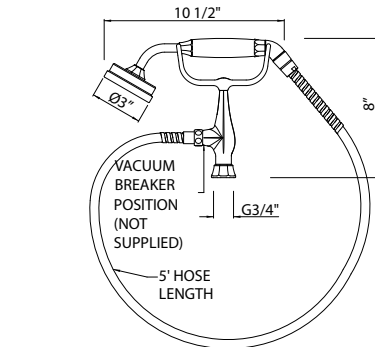

U.3132LS OR U.3133X Deco™ Exposed Tub/Shower Mixer Valve

- 19 GPM at 60 PSI
- 3/4" female NPT inlet

Handle	Suggested Retail Price				
	APC	PN	STN	EG	ULB
U.3132LS-__	2383	2859	2978	3384	3384
U.3133X-__	2383	2859	2978	3384	3384