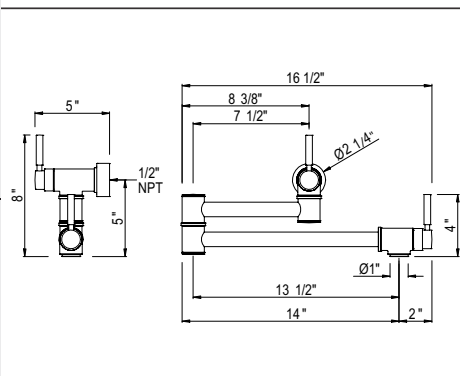

U.4899 Holborn™ Pot Filler

Suggested Retail Price					
	APC	PN	STN	SEG	ULB
U.4899LS-_-_-2	1698	2038	2123	2412	2412

- Available: Spring 2021
- Folds away when not in use
- 1.8 GPM at 60 PSI (CEC compliant)