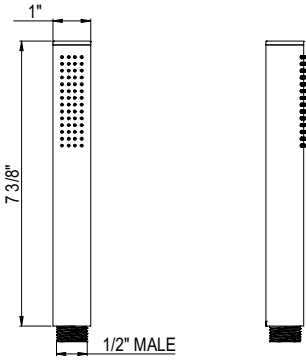

U.5825 1" Single Function Handshower

Suggested Retail Price					
APC	PN	STN	EB	EG	ULB
U.5825	263	315	328	373	373

- Available: Spring 2021
- 1 function
- 1.8 GPM at 60 PSI (CEC compliant)