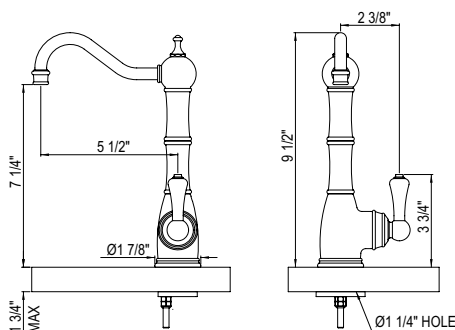

U.1323 Edwardian™ Hot Water Dispenser

Suggested Retail Price

Handle	APC	PN	STN	EB	EG	SEG	ULB
U.1323LS-__-2	826	991	1033	1172	1172	1172	1172

- .5 GPM at 45 PSI (CEC compliant)
- For use with U.1998 high performance hot water tank and U.1106 filter