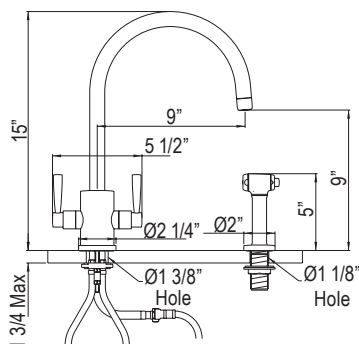

U.4312 Holborn™ Two Handle Kitchen Faucet With C-Spout and Side Spray

Suggested Retail Price

Handle	APC	PN	STN	EB	SEG
U.4312LS-_-_-2	1329	1595	1661	1887	2461

- Single-spray functionality
- 1.8 GPM at 60 PSI (CEC compliant)