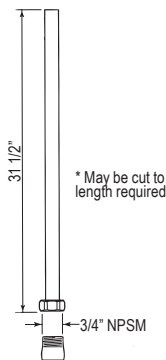

U.5395 31" Thermostatic Outlet Connector

Suggested Retail Price

	APC	PN	STN	EB	EG	ULB
U.5395	225	270	282	320	320	319

- Length can be cut down
- For use with U.5783N riser diverter and U.5393 riser