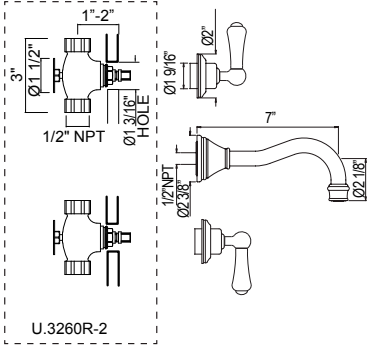

U.3793LS/LSP OR U.3794X Georgian Era™ Wall Mount Lavatory Faucet