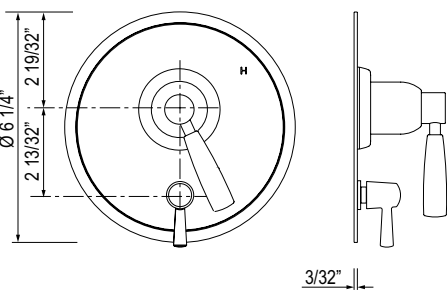

U.5336N Holborn™ 1/2" Pressure Balance Trim With Diverter

Handle	Suggested Retail Price			
	APC	PN	STN	EG
U.5336NLS-__	463	555	579	692
U.5336NX-__	463	555	579	692

- Temperature control with diverter
- 2 function
- Rough valve sold separately
  — Order RDD-2 1/2" Pressure balance rough: $294