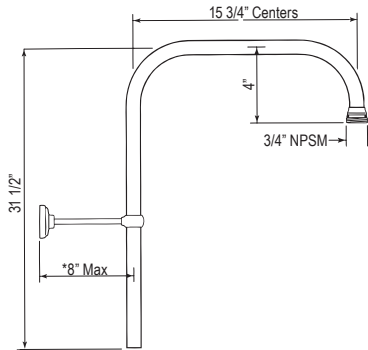

U.5391 40" X 15" Rigid Riser Shower Outlet

Suggested Retail Price

	APC	PN	STN	EB	EG	ULB
U.5391	721	866	903	1025	1025	1025

- Length can be cut down

U.5393 31" X 15" Rigid Riser Shower Outlet

Suggested Retail Price