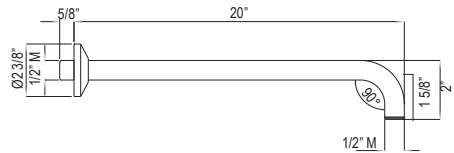

- Escutcheon included

1455/20 20" Reach Wall Mount Shower Arm

Suggested Retail Price

	APC	PN	STN	ULB
1455/20	203	244	280	289

- Escutcheon included
- Modern style round escutcheon available, order ROGSCO14