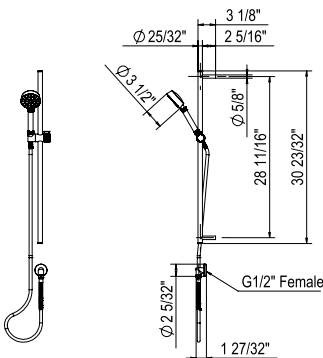

0126SBHS1 Handshower Set With 31" Slide Bar and Single Function Handshower

Suggested Retail Price

	APC	PN	STN
0126SBHS1	544	653	680

- 1.75 GPM at 60 PSI (CEC compliant)
- Length cannot be cut down

ROHL **NEW**