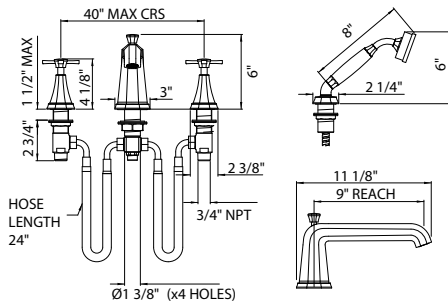

U.3152LS OR U.3153X Deco™ 4-Hole Deck Mount Tub Filler

Suggested Retail Price

Handle	APC	PN	STN	EG	ULB
U.3152LS-	3023	3627	3778	4292	4167
U.3153X-	3023	3627	3778	4292	4167

- Single-function anti-calcium handshower at 1.8 GPM at 60 PSI
- 12 GPM at 60 PSI (CEC compliant)
- 3/4" female NPT inlet