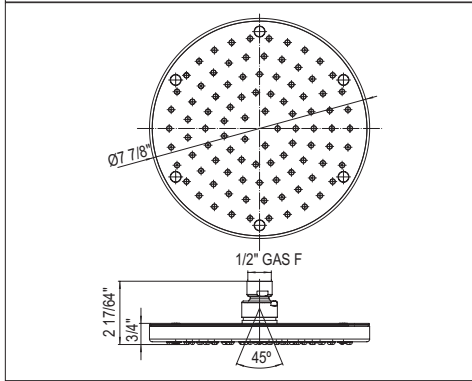

I00405 8" Rain Showerhead

Suggested Retail Price			
	APC	PN	STN
I00405	432	525	551

- 1 function
- 1.8 GPM at 60 PSI (CEC compliant)

ROHL