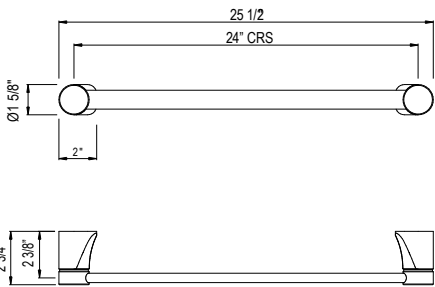

Suggested Retail Price

	APC	PN	STN	EG
U.5414 _ _	785	942	981	1114

U.6463 Hoxton™ 18" Towel Bar

- Length cannot be cut down

Suggested Retail Price

	APC	PN	STN	EG
U.6463 _ _	744	893	930	1056

U.6464 Hoxton™ 24" Towel Bar