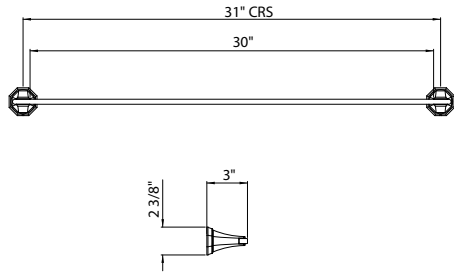

- Length cannot be cut down

U.6142 Deco™ 30" Towel Bar

Suggested Retail Price

	APC	PN	STN	EG	ULB
U.6142 _ _	519	622	648	736	715

- Length cannot be cut down

U.6148 Deco™ Toilet Paper Holder

Suggested Retail Price