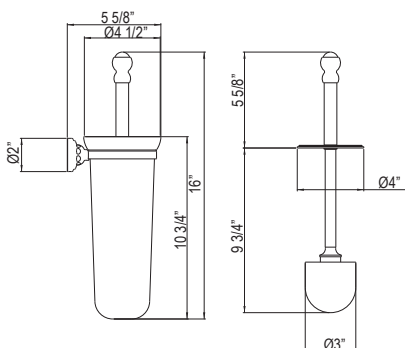

U.6938 Wall Mount Toilet Brush Holder

Suggested Retail Price

	APC	PN	STN	EB	EG
U.6938	762	914	952	1081	1081

- Unique wall mount design combining solid brass holder and brush handle with a white porcelain canister
- 5 5/8" projection