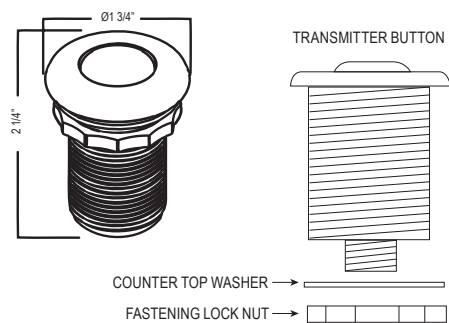

AS425 Waste Disposal Air Switch Button

Suggested Retail Price

	APC	PN	STN	EB	EG	SEG	ULB
AS425 __	100	120	125	142	306	142	142

- Remote on/off air switch button for activating garbage disposals
- Solution for island countertops or where an electrical switch is not available

ROHL