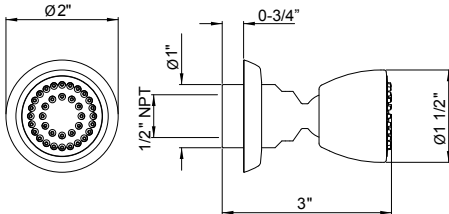

U.5870 Single Function Body Spray

Suggested Retail Price

	APC	PN	STN	EG
U.5870 _ _	322	386	402	457

- Complements Holborn™ collection and other transitional designs
- 1 function
- 1.0 GPM at 45 PSI (CEC compliant)