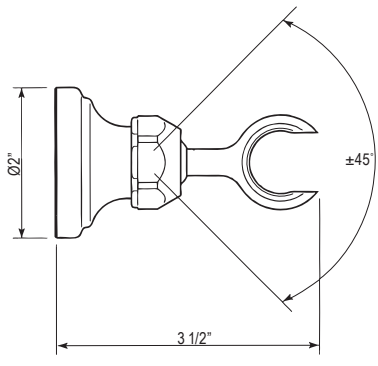

DECO

EDWARDIAN

GEORGIAN ERA

HOLBORN

HOXTON

LAVATORY DRAINS

ROUGH-IN VALVES

BATH FIXTURES

SHOWER

CARE & MAINTENANCE

TERMS

U.5544 Handshower Bracket

- Adjustable

Suggested Retail Price						
	APC	PN	STN	EB	EG	ULB
U.5544 __	322	386	402	457	457	457

U.6640 Georgian Era™ 20" Towel Bar

- Length can be cut down

Suggested Retail Price						
	APC	PN	STN	EB	EG	ULB
U.6640 __	320	384	400	454	454	454

U.6641 Georgian Era™ 26" Towel Bar

- Length can be cut down

Suggested Retail Price						
	APC	PN	STN	EB	EG	ULB
U.6641 __	335	402	419	476	476	476

U.6642 Georgian Era™ 32" Towel Bar

- Length can be cut down

Suggested Retail Price						
	APC	PN	STN	EB	EG	ULB
U.6642 __	352	422	440	499	499	512