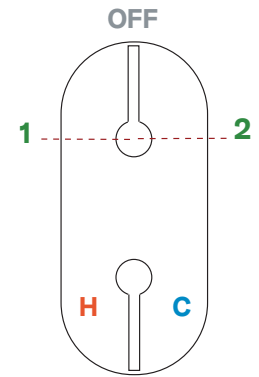

1/2" THERMOSTATIC ROUGH VALVE - 2 FUNCTIONS

R1052BD CAL Green Compliant

- 6 GPM
- Temperature control with diverter
- Recommended inlet connection: 1/2" NPT
- Extension kit included with valve