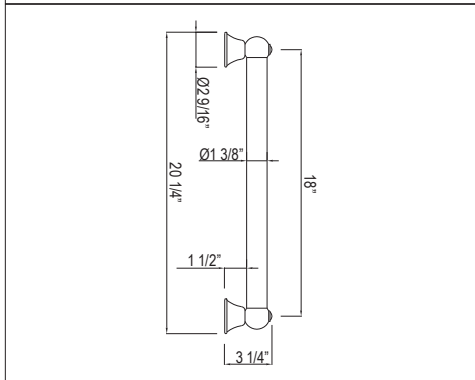

1252 18" Grab Bar

Suggested Retail Price

APC	PN	STN	ULB
1252	540	648	700 767

- Length cannot be cut down
- Grab Bar compliant with Americans with Disabilities Act of 1990 (ADA)

ROHL