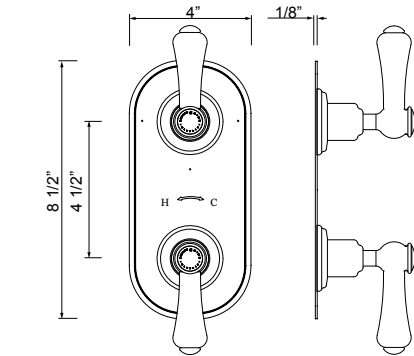

U.8785LS/LSP OR U.8786X Georgian Era™ 1/2" Thermostatic Trim with Diverter

Suggested Retail Price

Handle	APC	PN	STN	EB	EG	ULB
U.8785LS-_/TO	658	789	822	934	944	934
U.8785LSP-_/TO	658	789	822	934	944	949
U.8786X-_/TO	658	789	822	934	944	949

- Temperature control with diverter
- Up to 5 functions
- Rough valve sold separately. Select one:
  - Order R1051BV 1/2" thermostatic 1 function rough valve: $404
  - Order R1052BD 1/2" thermostatic 2 function rough valve: $405
  - Order R1053BD 1/2" thermostatic 3 function rough valve: $472
  - Order R1055BD 1/2" thermostatic 5 function rough valve: $472