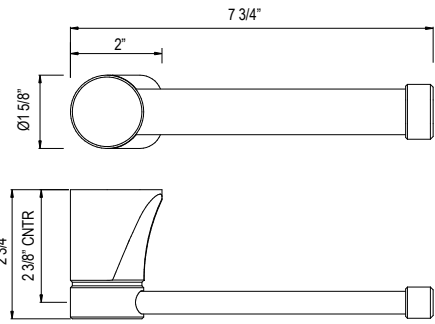

U.6451 Hoxton™ Toilet Paper Holder

Suggested Retail Price

	APC	PN	STN	EG
U.6451	562	674	703	798

- There's no need to compromise on design in this essential space
- Accommodates oversized TP rolls