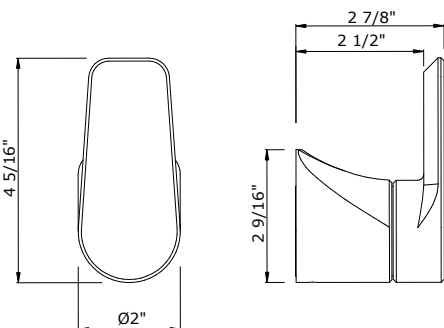

U.3411 Hoxton™ Trim For Volume Control And Diverter

Suggested Retail Price

Handle	APC	PN	STN	EG
U.3411LS-	/TO 733	879	916	1041

- Volume control or diverter only
- Rough valve sold separately. Select one:
  - Order R1040R 3/4" volume control rough valve: $144
  - Order R1062BO 4-port, 3-way dedicated diverter rough valve: $329