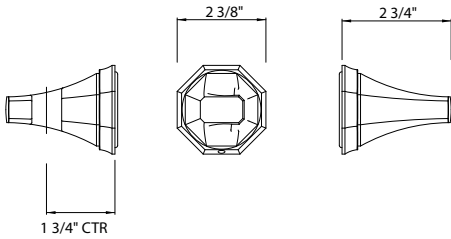

U.5100 Handshower Bracket

Suggested Retail Price

	APC	PN	STN	EG
U.5100	338	406	424	480

- Complements Deco™ collection and other transitional designs