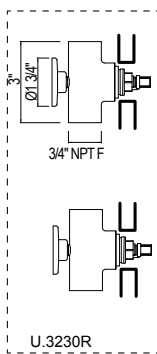

U.3790L OR U.3791X Edwardian™ Wall Mount Lavatory Faucet With Column Spout

Suggested Retail Price

Handle	APC	PN	STN	EB	EG	ULB
U.3790L-_/TO-2	779	981	989	1106	1106	1106
U.3791X-_/TO-2	779	935	989	1106	1106	1106

- Includes both porcelain and metal lever inserts for U.3790L/TO
- Drain sold separately. See drain options below and Lavatory Drain tab for pricing
- Order two U.3243 1 1/4" extension kits to extend both hot and cold valves:: $77
- 1.2 GPM at 60 PSI (CEC compliant)
- Plumber to provide 1/2" male nipple T-fitting for spout installation
- Rough valve sold separately: Order U.3260R-2 (lever) or U.3261R-2 (cross) wall rough valve: : $362

See Lavatory Drains tab for pricing.

U.3780L OR U.3781X Edwardian™ Wall Mount Tub Filler

Suggested Retail Price

Handle	APC	PN	STN	EB	EG	ULB
U.3780L-_/TO	1155	1386	1459	1641	1641	
U.3781X-_/TO	1155	1386	1459	1640	1640	1640

- Includes both porcelain and metal lever inserts for U.3780L/TO
- 16 GPM at 60 PSI
- 3/4" female NPT inlet
- Rough valve sold separately: Order U.3230R (lever) or U.3261R-2 (cross) wall rough valve: : $442
- Order two U.3243 1 1/4" extension kits to extend both hot and cold valves:: $

U.3745L OR U.3746X Edwardian™ 4-Hole Deck Mount Tub Filler with Column Spout

Suggested Retail Price

Handle	APC	PN	STN	EB	EG	ULB
U.3745L-_/TO	3005	3606	3756	4267	4267	4143
U.3746X-_/TO	3005	3606	3756	4267	4267	4267

- Single-function anti-calcium handshower at 1.8 GPM at 60 PSI
- Includes both porcelain and metal lever inserts for U.3745L
- 20 GPM at 60 PSI (CEC compliant)
- 3/4" male NPT inlet

U.3785 Edwardian™ Wall Mount Tub Spout

Suggested Retail Price

Handle	APC	PN	STN	EB	EG	ULB
U.3785-_/TO	662	794	827	940	940	940

- 20 GPM at 60 PSI
- 3/4" female NPT inlet