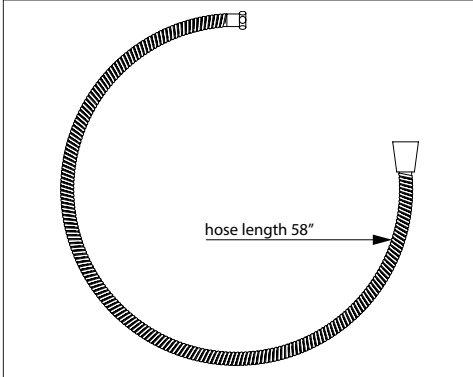

9.28385 58" Flexible Shower Hose

Suggested Retail Price

	APC	PN	STN	EB	EG	ULB
9.28385	118	141	147	158	167	173

- For use with handshower (sold separately)