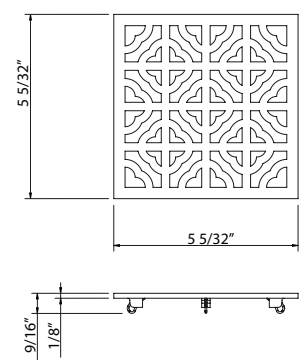

SDCI2-3146 Cast Iron 2" No Hub Drain Kit With 3146 Petal Decorative Cover

- Accommodates 41 GPM flow rate

Suggested Retail Price

	APC	PN	STN
SDCI2-3146	525	630	656

ROHL

DC3142 Weave Decorative Drain Cover

- To complete set, select from one of the below:
  - ROHL Drain Body Kits, including throat assembly: SDCI2, SDABS2/3, SDPVC2/3
  - Customer supplied drain body* and ROHL Drain Throat Assembly: DT105CI3, DT123ABS3, DT122ABS2
- * Refer to third party drain body specification sheet for appropriate size

Suggested Retail Price

	APC	PN	STN	EB
DC3142	236	284	296	390

ROHL

DC3143 Matrix Decorative Drain Cover

- To complete set, select from one of the below:
  - ROHL Drain Body Kits, including throat assembly: SDCI2, SDABS2/3, SDPVC2/3
  - Customer supplied drain body* and ROHL Drain Throat Assembly: DT105CI3, DT123ABS3, DT122ABS2
- * Refer to third party drain body specification sheet for appropriate size

Suggested Retail Price

	APC	PN	STN	EB	ULB
DC3143	203	247	276	352	426

ROHL

DC3144 Mosaic Decorative Drain Cover

- To complete set, select from one of the below:
  - ROHL Drain Body Kits, including throat assembly: SDCI2, SDABS2/3, SDPVC2/3
  - Customer supplied drain body* and ROHL Drain Throat Assembly: DT105CI3, DT123ABS3, DT122ABS2
- * Refer to third party drain body specification sheet for appropriate size

Suggested Retail Price

	APC	PN	STN	EB	ULB
DC3144	236	313	368	549	614

ROHL

DC3146 Petal Decorative Drain Cover

- To complete set, select from one of the below:
  - ROHL Drain Body Kits, including throat assembly: SDCI2, SDABS2/3, SDPVC2/3
  - Customer supplied drain body* and ROHL Drain Throat Assembly: DT105CI3, DT123ABS3, DT122ABS2
- * Refer to third party drain body specification sheet for appropriate size

Suggested Retail Price

	APC	PN	STN	EB
DC3146	236	313	368	549

ROHL