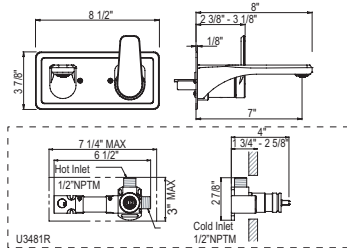

- Drain sold separately. See drain options below and Lavatory Drain tab for pricing
- 1.2 GPM at 60 PSI (CEC compliant)
- Rough valve sold separately — Order U.3481R-2 lever wall rough valve: $471
- Matching Tub Filler U.3495

Suggested Retail Price

Handle	APC	PN	STN	EG
U.3481LS-_-_-/TO-2	1106	1327	1382	1658

See Lavatory Drains tab for pricing.