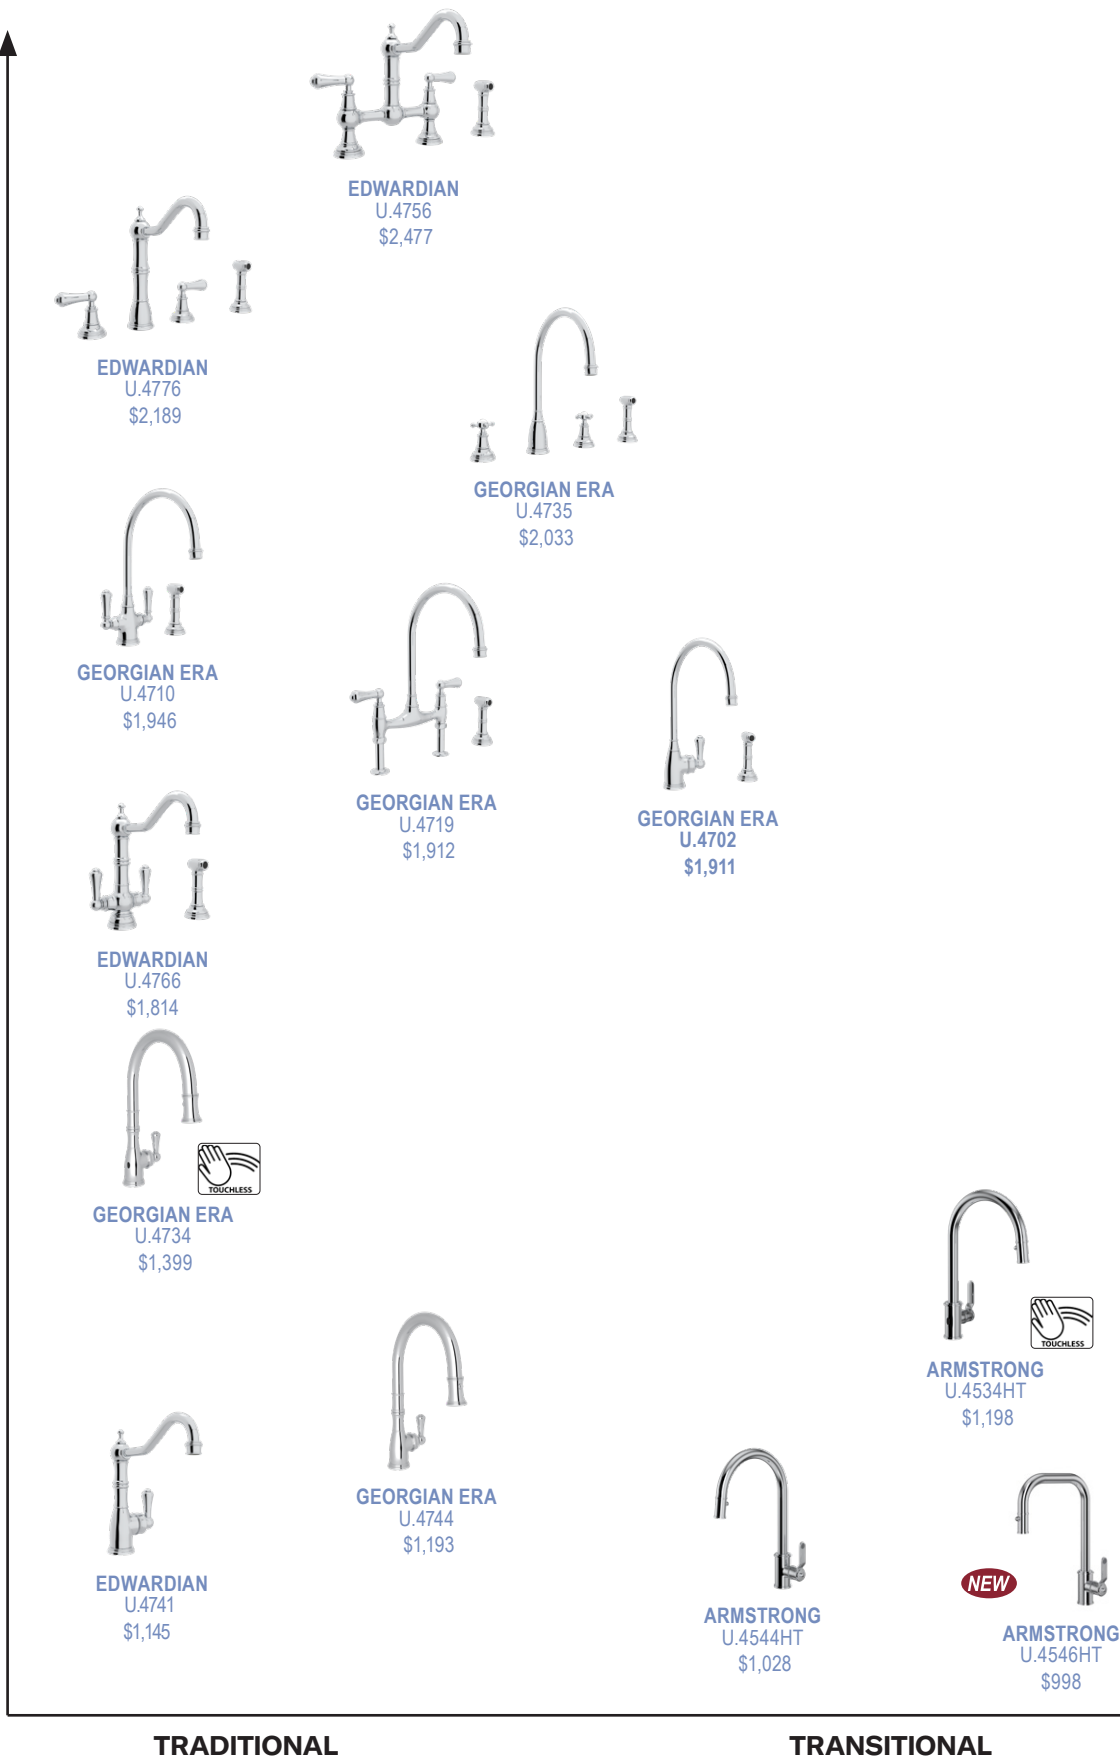

KITCHEN — SHOP BY PRICE OR STYLE

(Prices shown are for Polished Chrome)

INDEX

2021 UPDATES

ARMSTRONG

EDWARDIAN

GEORGIAN ERA

HOLBORN

PRICE

TRADITIONAL

TRANSITIONAL