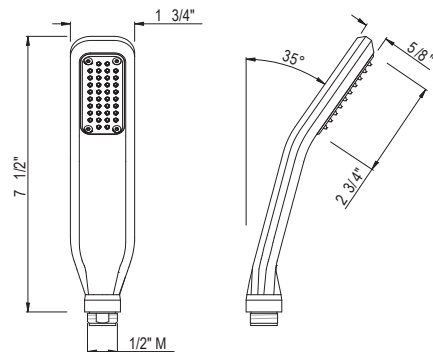

U.5414 2" Single Function Handshower

- Complements Hoxton™ collection and other transitional designs
- 1 function
- 1.8 GPM at 60 PSI (CEC compliant)

Suggested Retail Price

	APC	PN	STN	EG
U.5414 _ _	785	942	981	1114