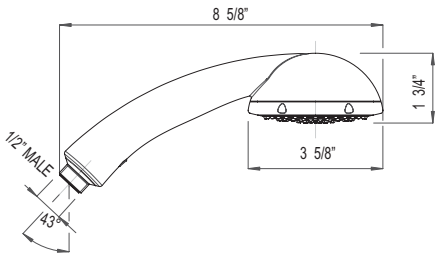

B00151 4" 2-Function Handshower

Suggested Retail Price

	APC	PN	STN
B00151	113	144	185

- 2 functions
- 1.8 GPM at 60 PSI (CEC compliant)

ROHL