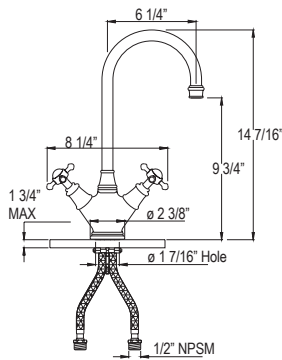

U.4703 Georgian Era™ Two Handle Bar/Food Prep Kitchen Faucet

Suggested Retail Price

Handle	APC	PN	STN	EB	EG	SEG	ULB
U.4703X- __ -2	1351	1621	1688	1918	1918	1918	1918

- Single-spray functionality
- 1.8 GPM at 60 PSI (CEC compliant)