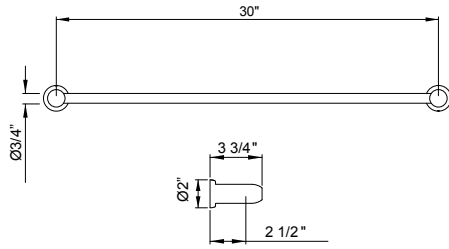

APC

PN

STN

EG

ULB

U.6442 Holborn™ 30'' Towel Bar

Suggested Retail Price

	APC	PN	STN	EG	ULB
U.6442	448	537	559	635	617

- Length can be cut down