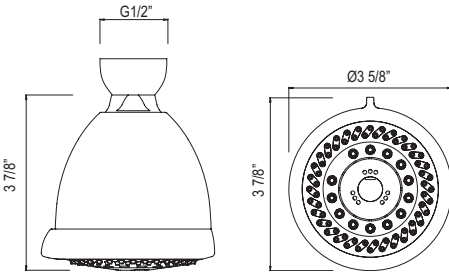

U.5800 4" 6-Function Showerhead

Suggested Retail Price

	APC	PN	STN	EG
U.5800	475	570	594	675

- 6 functions
- 1.75 GPM at 60 PSI (CEC compliant)