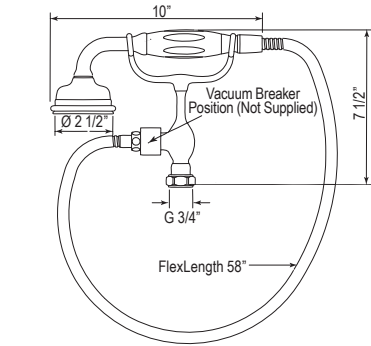

U.5380 Handshower And Hose With Cradle

Suggested Retail Price

Handle	APC	PN	STN	EB	EG	ULB
U.5380__	639	767	801	907	907	907
U.5380LS-__	639	767	801	907	907	907

- Order U.5380LS for metal handle and handshower. Priced the same.
- For use with floor, wall or deck mount bathtub filler/shower
- Can be wall mounted using U.5591 wall outlet
- Single-function handshower
- 1.8 GPM at 60 PSI (CEC compliant)
- Hose replacement part # 9.28385
- Vacuum breaker not included, order V00275 if required.