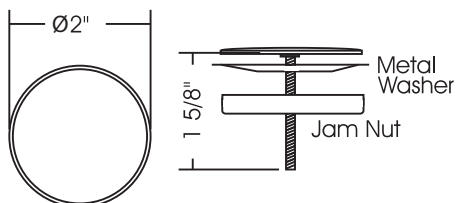

SHC-1 Sink Hole Cover

- Biscuit coordinates with Shaws Fireclay Parchment sinks

Suggested Retail Price

	APC	PN	STN	EB	EG	BK	WH
SHC-1	18	42	42	88	98	30	30