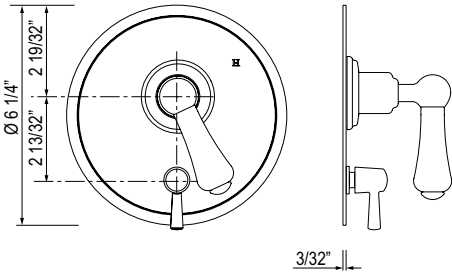

U.2710N Georgian Era™ 1/2" Pressure Balance Trim With Diverter

Suggested Retail Price						
Handle	APC	PN	STN	EB	EG	
U.2710NLS-	469	563	586	666	700	
U.2710NX-	469	563	586	666	700	

- Temperature control with diverter
- 2 function
- Rough valve sold separately
  - Order RDD-2 1/2" Pressure balance rough: $294