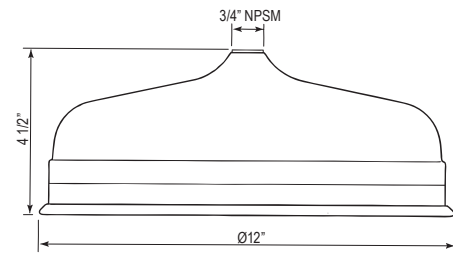

U.5204 12" Rain Showerhead

- 1 function
- 1.8 GPM at 60 PSI (CEC compliant)
- 3/4" NPSM connection
- To install on 1/2" outlet shower arms, use adaptor U.5379

Suggested Retail Price

	APC	PN	STN	EB	EG	ULB
U.5204 _ _	1041	1249	1301	1479	1479	1479