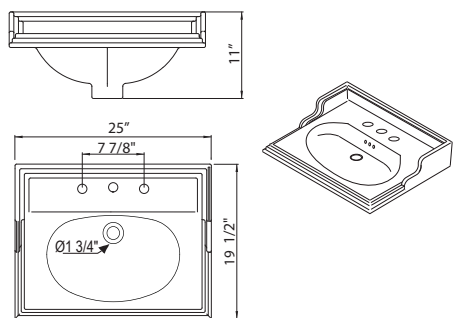

U.2863 Oval Wash Stand Lavatory Sink

Suggested Retail Price

	WH
U.2863	1205

- For use with RW2231 wash stand with glass shelf
- Dimensions listed are +/- 1/4"