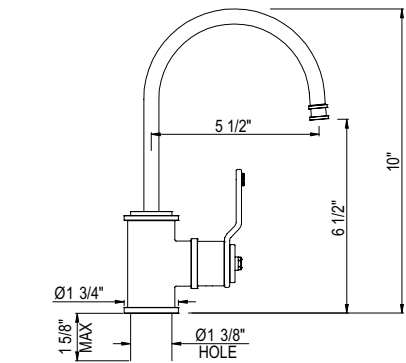

U.4551 Armstrong™ Pull-Down Bridge Kitchen Faucet with U-Spout

NEW

Suggested Retail Price

	APC	PN	STN	SEG	ULB
U.4551HT-_-_-2	1298	1558	1623	1882	1882

- Dual-spray functionality with stream and spray settings
- 1.8 GPM at 60 PSI (CEC compliant)
- Matching prep faucet U.4543