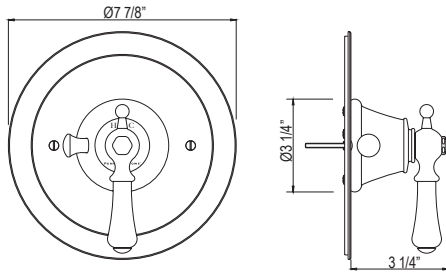

U.5785LS OR U.5786X Georgian Era™ 3/4" Round Thermostatic Trim Without Volume Control

Suggested Retail Price

Handle	APC	PN	STN	EB	EG	ULB
U.5785LS-_/TO	1119	1343	1399	1589	1589	1589
U.5786X-_/TO	1119	1343	1399	1589	1589	1589

- Temperature control only
- Rough valve sold separately. Select one:
  - Order 1005N 3/4" thermostatic rough valve: $333
  - Order U.5585BO 3/4" thermostatic rough valve: $1508