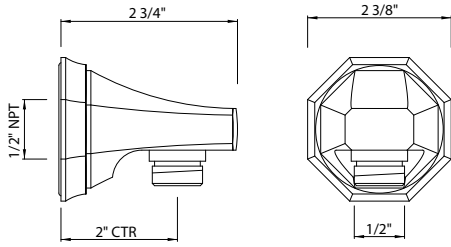

U.5146 Handshower Outlet

Suggested Retail Price

	APC	PN	STN	EG
U.5146	248	297	309	352

- Complements Deco™ collection and other transitional designs