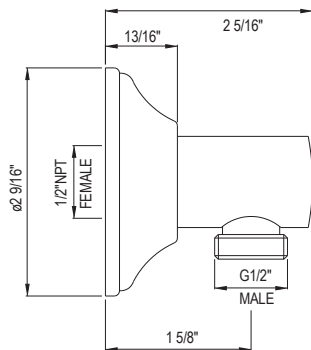

1295 Handshower Outlet

Suggested Retail Price				
	APC	PN	STN	ULB
1295	102	123	128	145

- 1/2" outlet male; 1/2" inlet female NPT

ROHL

V00022 Handshower Outlet

Suggested Retail Price			
	APC	PN	STN
V00022	78	100	117

- 1/2" outlet male; 1/2" inlet female NPT

ROHL

1690 Handshower Outlet

Suggested Retail Price				
	APC	PN	STN	ULB
1690	93	112	123	132

- 1/2" outlet male; 1/2" inlet female NPT

ROHL

V00222 Handshower Outlet

Suggested Retail Price			
	APC	PN	STN
V00222	72	108	148

- 1/2" outlet male; 1/2" inlet female NPT

ROHL

33640 Handshower Outlet

Suggested Retail Price				
	APC	PN	STN	ULB
33640	93	112	123	132

- 1/2" outlet male; 1/2" inlet female NPT

ROHL