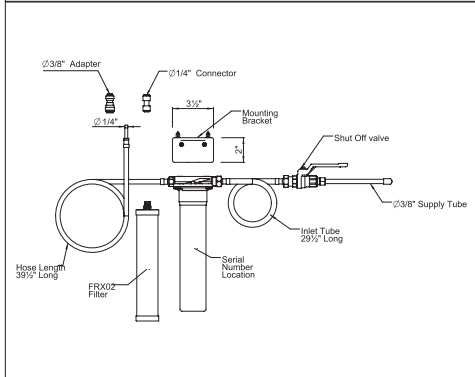

HRK-2000 Arolla™ Filtration System With Cartridge

Suggested Retail Price

	$
HRK-2000	639

- Includes cartridge, housing and connecton hoses
- Filter faucet not included
- Recommend changing filter every 6 months or 1,000 gallons
- For replacement filter cartridge, order HRF-1000: $106
- Recommend changing filter system every 3 years due to constant water pressure on the inlet