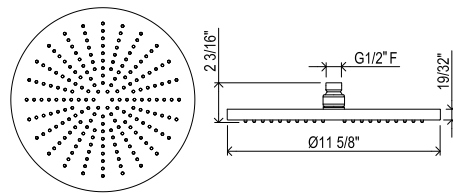

1079/8 12" Rain Showerhead

- 1 function
- 1.8 GPM at 60 PSI (CEC compliant)

Suggested Retail Price

	APC	PN	STN	ULB
1079/8 _ _	1135	1361	1722	1722

ROHL