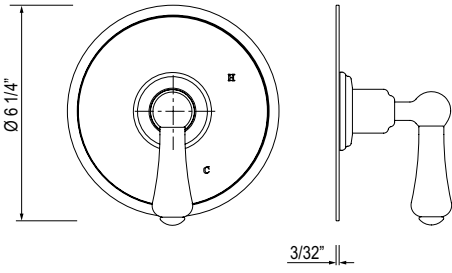

U.1710 Georgian Era™ 1/2" Pressure Balance Trim Without Diverter

Suggested Retail Price						
Handle	APC	PN	STN	EB	EG	
U.1710LS-	395	474	494	561	604	
U.1710X-	395	474	494	561	604	

- Temperature control only
- 1 function
- Rough valve sold separately
  - Order RCT-1 1/2" Pressure balance rough: $183