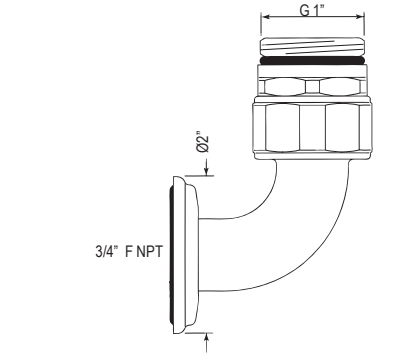

U.5398 Exposed Thermostatic Valve Bottom Return Elbow

Suggested Retail Price

	APC	PN	STN	EB	EG	ULB
U.5398 __	454	544	567	645	645	625

- To return valve into wall from bottom outlet on U.5550L, U.5552X, U.5751LS, and U.5752X exposed therm valves
- Must feed to volume control U.3240L, U.3241X, U.3744LSP or U.3755X