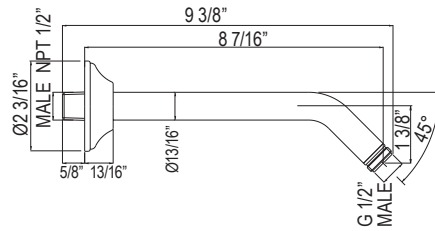

1440/8 9" Reach Wall Mount Shower Arm

Suggested Retail Price

	APC	PN	STN	ULB
1440/8	88	106	165	165

- Escutcheon included
- Modern style round escutcheon available, order ROS0006

ROHL