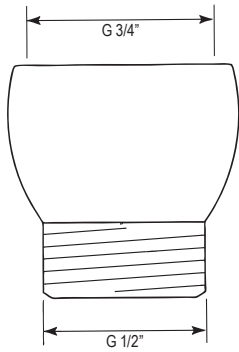

APC

PN

STN

EB

EG

ULB

DECO

EDWARDIAN

GEORGIAN
ERA

HOLBORN

HOXTON

LAVATORY
DRAINS

ROUGH-IN
VALVES

BATH
FIXTURES

SHOWER

CARE &
MAINTENANCE

TERMS

U.5570 Single Function Body Spray

Suggested Retail Price

	APC	PN	STN	EB	EG	ULB
U.5570	329	395	411	467	467	467

- 1 function
- 1.0 GPM at 45 PSI (CEC compliant)

U.5379 3/4" M X 1/2" F Adaptor

Suggested Retail Price

	APC	PN	STN	EB	EG
U.5379	42	50	52	59	59

- Allows 3/4" inlet showerheads to be installed on existing 1/2" shower arms

U.5399 3/4" F X 1/2" M Adaptor

Suggested Retail Price

	APC	PN	STN	EB	EG
U.5399	62	75	78	88	88

- To connect hose to outlet of exposed tub filler or exposed thermostatic valve
- To reduce 3/4" outlet shower arm to 1/2"

U.5387 Handshower And Hose

Suggested Retail Price

Handle	APC	PN	STN	EB	EG	ULB
U.5387	603	724	754	856	856	856
U.5387LS-	603	724	754	856	856	856

- U.5387 comes with a porcelain handle. Order U.5387LS for metal handle, price is the same.
- 1 function
- 1.8 GPM at 60 PSI (CEC compliant)

U.5389 Exposed Shower Valve Outlet And Connector

Suggested Retail Price

	APC	PN	STN	EB	EG	ULB
U.5389	123	148	154	175	175	169

- Use 3/4" x 3/4" adaptor U.5390* on valve outlet for proper installation