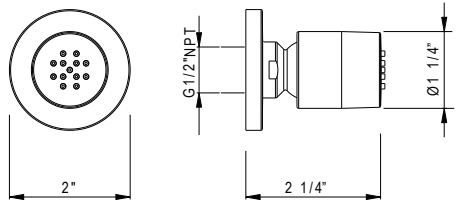

DS015090 Single Function Body Spray