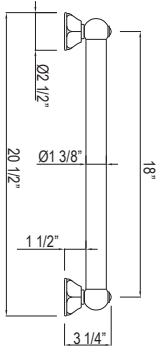

1277 18" Grab Bar

Suggested Retail Price

	APC	PN	STN
1277	961	1154	1254

- Length cannot be cut down
- Grab Bar compliant with Americans with Disabilities Act of 1990 (ADA)
- Complements Palladian® collection and other transitional designs

ROHL