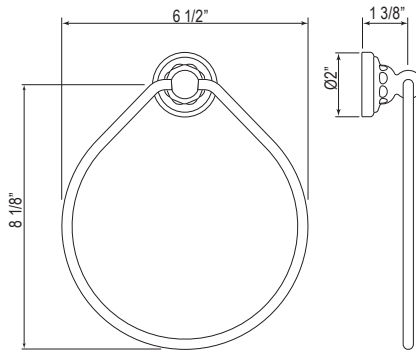

U.6935 Edwardian Towel Ring

Suggested Retail Price

	APC	PN	STN	EB	EG	ULB
U.6935	157	188	197	223	223	223

- Elegantly display bath towels in a coordinated fashion with other accessories