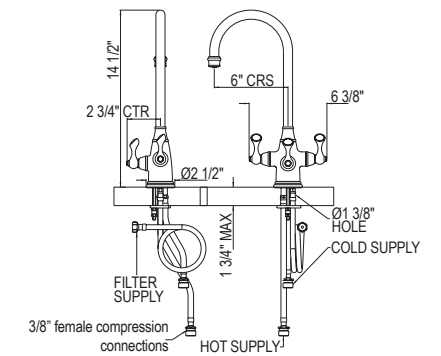

U.4736L OR U.4735X Georgian Era™ Two Handle Kitchen Faucet With Side Spray

Suggested Retail Price

Handle	APC	PN	STN	EB	EG	SEG	ULB
U.4735X-__-2	2033	2439	2541	2886	2886	2886	2886
U.4736L-__-2	2033	2439	2541	2886	2886	2886	2886

- Single-spray functionality
- 1.8 GPM at 60 PSI (CEC compliant)

U.4743 Georgian Era™ Pull-Down Bar/Food Prep Kitchen Faucet

Suggested Retail Price

Handle	APC	PN	STN	EB	EG	SEG	ULB
U.4743 __-2	1193	1432	1491	1694	1694	1696	1694

- Water activates by pushing handle inwards toward spout
- Dual-spray functionality with stream and spray settings
- 1.75 GPM at 60 PSI (CEC compliant)
- Requires 2 1/2" clearance from backsplash to center of faucet hole
- Matching bar/food prep faucet for U.4744

U.4744 Georgian Era™ Pull-Down Kitchen Faucet

Suggested Retail Price

Handle	APC	PN	STN	EB	EG	SEG	ULB
U.4744 __-2	1193	1432	1491	1694	1694	1696	1694

- Requires 2 1/2" clearance from backsplash to center of faucet hole
- Water activates by pushing handle inwards toward spout
- Dual-spray functionality with stream and spray settings
- 1.8 GPM at 60 PSI (CEC compliant)
- Matching prep faucet U.4743

U.4734 Georgian Era™ Pull-Down Touchless Kitchen Faucet

Suggested Retail Price

	APC	PN	STN	EB	SEG	ULB
U.4734 __-2	1399	1679	1749	1987	1987	1929

- 3" activation range and 2 minute auto shut-off
- Requires 2 1/2" clearance from backsplash to center of faucet hole
- Dual-spray functionality with stream and spray settings
- 1.8 GPM at 60 PSI (CEC compliant)
- For AC Plug-in Adaptor Kit order U.CC80AC: $133
- Matching prep faucet U.4743

U.1220 Georgian Era™ Three Handle Bar/Food Prep Filter Kitchen Faucet

Suggested Retail Price

Handle	APC	PN	STN	EB	EG	SEG	ULB
U.1220LS-__-2	1227	1473	1534	1742	1742	1742	1742