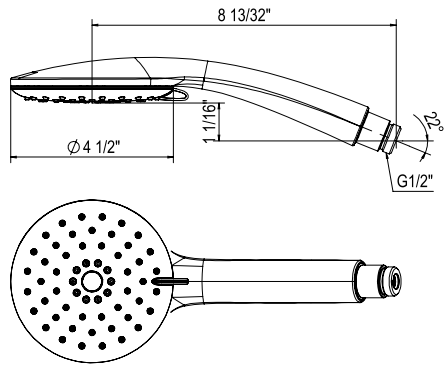

50126HS3 5" 3-Function Handshower

Suggested Retail Price			
	APC	PN	STN
50126HS3	198	238	248

- 3 functions
- 1.75 GPM at 60 PSI (CEC compliant)

ROHL **NEW**

B00102 5" 4-Function Handshower

Suggested Retail Price			
	APC	PN	STN
B00102	154	195	362

- 4 functions
- 1.8 GPM at 60 PSI (CEC compliant)

ROHL

C72 Exposed Wall Mount Thermostatic Shower With Diverter

Suggested Retail Price			
	APC	PN	STN
C72	635	762	901

- Temperature and volume control
- 1/2" female connections

ROHL

L0095 Retro-Fit Shower Column Riser With Diverter

Suggested Retail Price			
	APC	PN	STN
L0095	1205	1562	2025

- Replaces standard wall shower arm outlet to allow for dual function Rain style overhead showerhead and handshower
- Manual 2-function diverter with ceramic disc cartridge for separate functions
- 1/2" female NPT inlet
- Showerhead, handshower and flexible shower hose not included, must be ordered separately

ROHL

L0095KIT1 Retro-Fit Shower Column Riser With Diverter/Handshower/Hose/Showerhead Set

Suggested Retail Price			
	APC	PN	STN
L0095KIT1	1601	2076	2580

- B0310 single-function handshower
- W10196 single-function showerhead
- 1.8 GPM at 60 PSI (CEC compliant)
- 1/2" female NPT inlet

ROHL