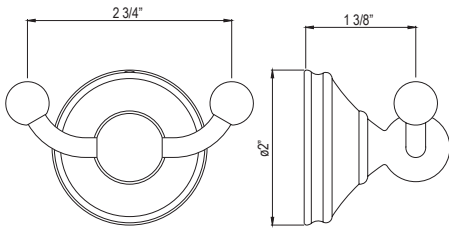

U.6622 Georgian Era™ Double Robe Hook

Suggested Retail Price

	APC	PN	STN	EB	EG	ULB
U.6622	165	198	206	235	235	235

- Optimize space with this double hook for multiple robe/towel storage