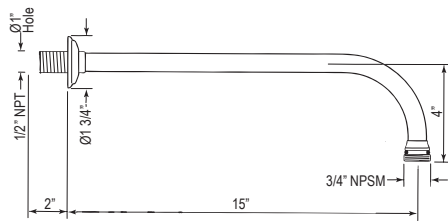

U.5384 15" Reach Wall Mount Shower Arm

- To install 1/2" inlet showerheads, use adaptor U.5399