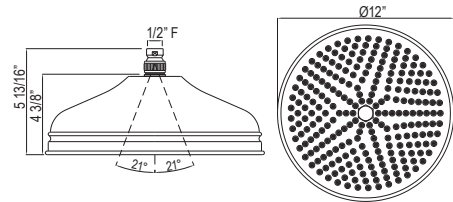

1047/8 12" Rain Showerhead

- 1 function
- 1.8 GPM at 60 PSI (CEC compliant)

Suggested Retail Price

	APC	PN	STN	ULB
1047/8 _ _	1198	1438	1498	1702

ROHL