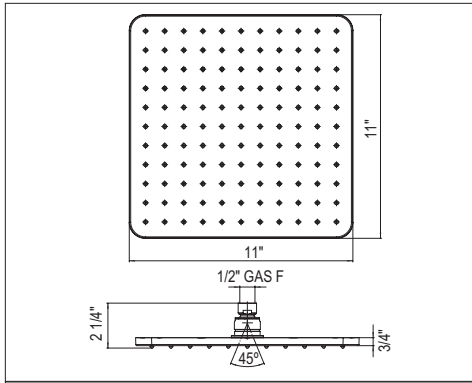

I00598 11" Rain Showerhead

Suggested Retail Price

	APC	PN	STN
I00598	677	813	1050

- Complements Meda™ collection and other modern designs
- 1 function
- 1.8 GPM at 60 PSI (CEC compliant)
- For installation on ceiling or on exposed shower arm

ROHL