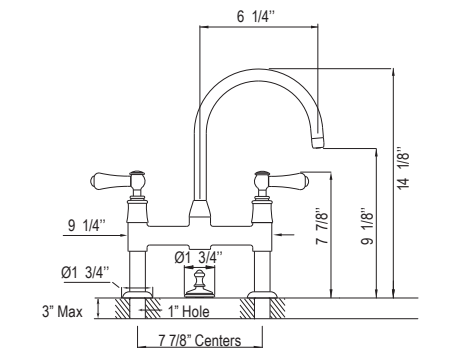

U.3708LS/LSP OR U.3709X Georgian Era™ Bridge Lavatory Faucet

- Lift rod drain assembly included with faucet
- Unions included
- 1.2 GPM at 60 PSI (CEC compliant)

Suggested Retail Price

Handle	APC	PN	STN	EB	EG
U.3708LS-_-_-2	2000	2400	2500	2839	2839
U.3708LSP-_-_-2	2000	2400	2500	2839	2839
U.3709X-_-_-2	2000	2400	2500	2839	2839