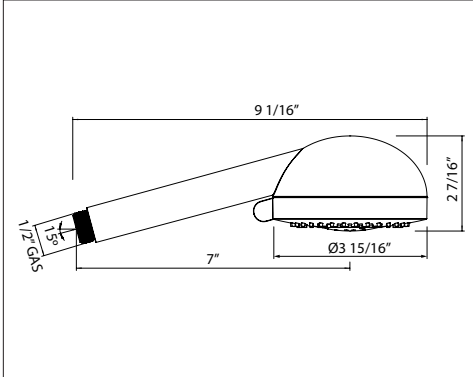

B00188 4" 3-Function Handshower

Suggested Retail Price			
	APC	PN	STN
B00188	113	154	195

- 3 functions
- 1.8 GPM at 60 PSI (CEC compliant)

ROHL