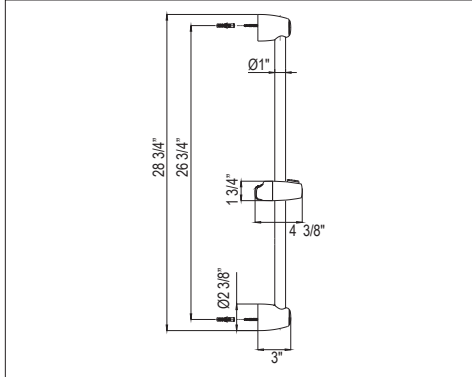

D63000 29" Slide Bar

- Length can be cut down

ROHL

Suggested Retail Price

	APC	PN	STN
D63000	158	210	291