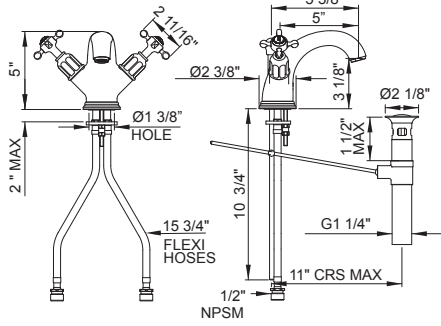

LAVATORY DRAINS

ROUGH-IN VALVES

BATH FIXTURES

SHOWER

CARE & MAINTENANCE

TERMS

U.3626 Edwardian™ Two Handle Lavatory Faucet

- Lift rod drain assembly included with faucet
- 1.2 GPM at 60 PSI (CEC compliant)