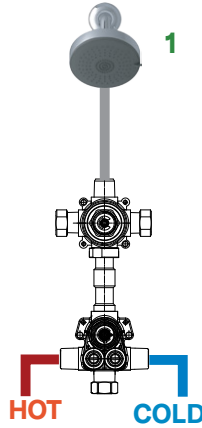

SHOWER ROUGH-IN VALVE GUIDE

1/2" THERMOSTATIC ROUGH VALVE - 1 FUNCTION

R1051BV CAL Green Compliant

- 6 GPM
- Temperature and volume control
- Recommended inlet connection: 1/2" NPT
- Extension kit included with valve