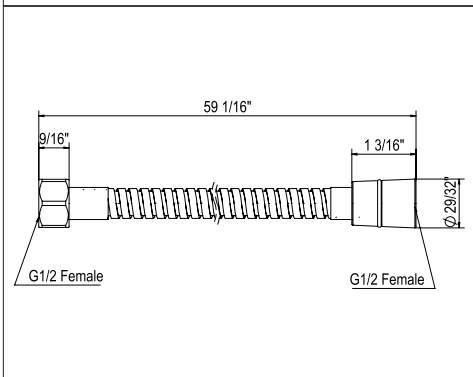

5927SH 59" Shower Hose

Suggested Retail Price

	APC	PN	STN
5927SH	88	108	118

- For use with handshower (sold separately)

ROHL **NEW**