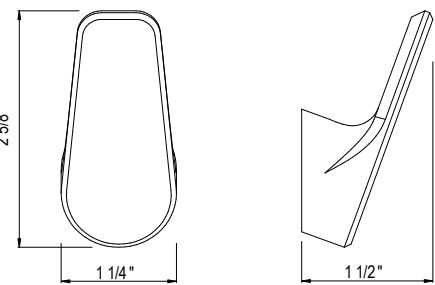

U.6435 Hoxton™ Hand Towel Bar

Suggested Retail Price

	APC	PN	STN	EG
U.6435	484	581	605	687

- Elegantly display bath towels in a coordinated fashion with other accessories
- 2 3/4" projection

U.6401 Hoxton™ Robe Hook