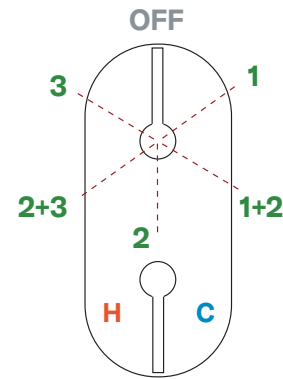

1/2" THERMOSTATIC ROUGH VALVE - 5 FUNCTIONS

R1055BD

- 5 GPM
- Temperature control with diverter
- Recommended inlet connection: 1/2" NPT
- Extension kit included with valve