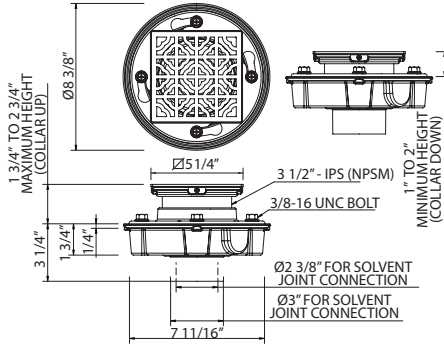

SDCI2-3146 Cast Iron 2" No Hub Drain Kit With 3146 Petal Decorative Cover

- Accommodates 41 GPM flow rate

Suggested Retail Price

	APC	PN	STN
SDCI2-3146	525	630	656

ROHL

DC3142 Weave Decorative Drain Cover

- To complete set, select from one of the below:
  - ROHL Drain Body Kits, including throat assembly: SDCI2, SDABS2/3, SDPVC2/3
  - Customer supplied drain body* and ROHL Drain Throat Assembly: DT105CI3, DT123ABS3, DT122ABS2
- * Refer to third party drain body specification sheet for appropriate size

Suggested Retail Price

	APC	PN	STN	EB
DC3142	236	284	296	390

ROHL

DC3143 Matrix Decorative Drain Cover

- To complete set, select from one of the below:
  - ROHL Drain Body Kits, including throat assembly: SDCI2, SDABS2/3, SDPVC2/3
  - Customer supplied drain body* and ROHL Drain Throat Assembly: DT105CI3, DT123ABS3, DT122ABS2
- * Refer to third party drain body specification sheet for appropriate size

Suggested Retail Price

	APC	PN	STN	EB	ULB
DC3143	203	247	276	352	426

ROHL

DC3144 Mosaic Decorative Drain Cover

- To complete set, select from one of the below:
  - ROHL Drain Body Kits, including throat assembly: SDCI2, SDABS2/3, SDPVC2/3
  - Customer supplied drain body* and ROHL Drain Throat Assembly: DT105CI3, DT123ABS3, DT122ABS2
- * Refer to third party drain body specification sheet for appropriate size

Suggested Retail Price

	APC	PN	STN	EB	ULB
DC3144	236	313	368	549	614

ROHL

DC3146 Petal Decorative Drain Cover

- To complete set, select from one of the below:
  - ROHL Drain Body Kits, including throat assembly: SDCI2, SDABS2/3, SDPVC2/3
  - Customer supplied drain body* and ROHL Drain Throat Assembly: DT105CI3, DT123ABS3, DT122ABS2
- * Refer to third party drain body specification sheet for appropriate size

Suggested Retail Price

	APC	PN	STN	EB
DC3146	236	313	368	549

ROHL