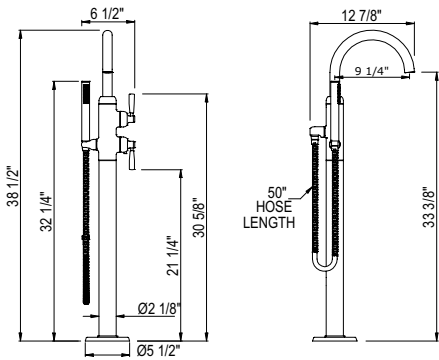

U.3990 Holborn™ Single Hole Floor Mount Tub Filler Trim with C-Spout

Handle	Suggested Retail Price				
	APC	PN	STN	EG	ULB
U.3990LS-__ /TO	2428	2914	3035	3448	3448

- Available: Spring 2021
- Single-function anti-calcium handshower at 1.8 GPM at 60 PSI
- 8 GPM at 60 PSI (CEC compliant)
- 1/2" male NPT inlet
- Rough valve sold separately
  — Order U.3440R floor rough valve: $678
- Remote thermostatic valve may be needed; verify local code requirements