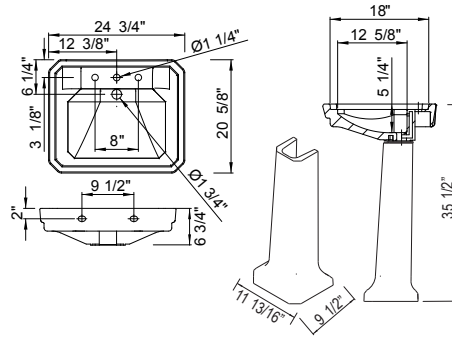

U.2933 Deco™ 25" 3-Hole Lavatory Sink

Suggested Retail Price

	WH
U.2933	1205

- 25" Deco basin for use with U.2934 pedestal or RW2933 wash stand