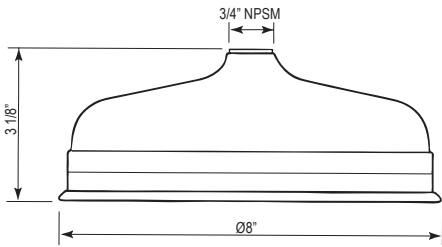

U.5205 8" Rain Showerhead