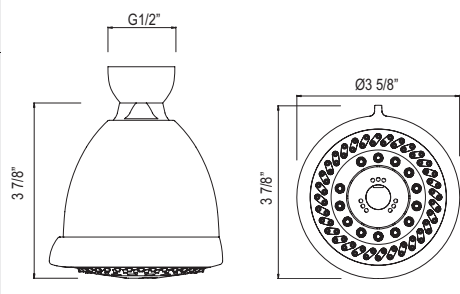

U.5800 4" 6-Function Showerhead

Suggested Retail Price					
	APC	PN	STN	EB	EG
U.5800 __	475	570	594	675	675