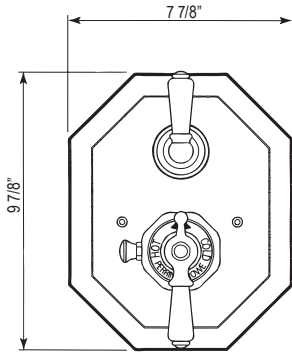

TERMS

**U.5555L OR U.5556X Edwardian™ 3/4" Octagonal Thermostatic Trim With Volume Control****Suggested Retail Price**

Handle	APC	PN	STN	EB	EG	ULB
U.5555L-_/TO	1108	1329	1385	1573	1573	1527
U.5556X-_/TO	1108	1329	1385	1573	1573	1573