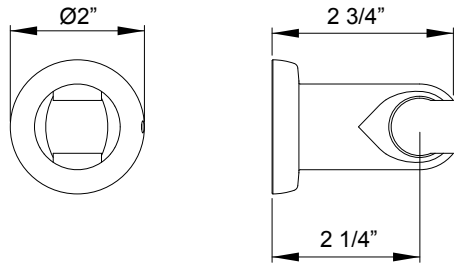

U.5300 Wall Mount Handshower Holder

Suggested Retail Price				
	APC	PN	STN	EG
U.5300	273	328	342	388

- Complements Holborn™ collection and other transitional designs