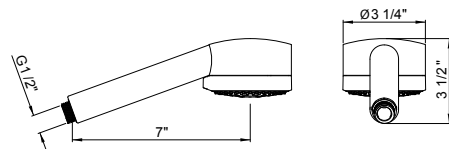

APC

PN

STN

EG

ULB

DECO

EDWARDIAN

GEORGIAN ERA

HOLBORN

HOXTON

LAVATORY DRAINS

ROUGH-IN VALVES

BATH FIXTURES

SHOWER

CARE & MAINTENANCE

TERMS

U.5350 24" Slide Bar With Integrated Volume Control And Outlet

Suggested Retail Price

	APC	PN	STN	EG	ULB
U.5350 _ _	1278	1533	1597	1814	1761

- Length can be cut down
- Use with Perrin & Rowe® 9.28385 hoses only
- Volume control
- Complements Holborn™ collection and other transitional designs

U.5870 Single Function Body Spray

Suggested Retail Price

	APC	PN	STN	EG
U.5870 _ _	322	386	402	457

- Complements Holborn™ collection and other transitional designs
- 1 function
- 1.0 GPM at 45 PSI (CEC compliant)

U.5810 3" 6-Function Handshower

Suggested Retail Price

	APC	PN	STN	EG
U.5810 _ _	464	557	581	660

- Complements Holborn™ collection and other transitional designs
- 6 functions
- 1.75 GPM at 60 PSI (CEC compliant)

U.5815 4" Single Function Handshower

Suggested Retail Price

	APC	PN	STN	EG
U.5815 _ _	263	316	335	374

- 1 function
- 1.8 GPM at 60 PSI (CEC compliant)

9.28385 58" Flexible Shower Hose

Suggested Retail Price

	APC	PN	STN	EG	ULB
9.28385 _ _	118	141	147	167	173

- For use with handshower (sold separately)