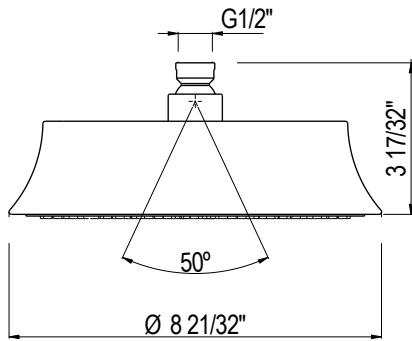

DSA16200 9" Rain Showerhead

Suggested Retail Price			
	APC	PN	STN
DSA16200- _ _	569	683	728

- Complements Bellia™ collection and other transitional designs
- 1 function
- 1.8 GPM at 60 PSI (CEC compliant)

ROHL