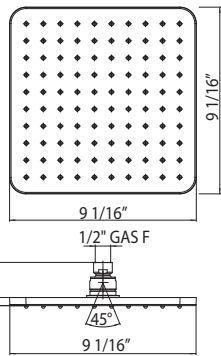

I00597 10" Rain Showerhead

Suggested Retail Price

	APC	PN	STN
I00597	473	576	732

- Complements Meda™ collection and other modern designs
- 1 function
- 1.8 GPM at 60 PSI (CEC compliant)

ROHL