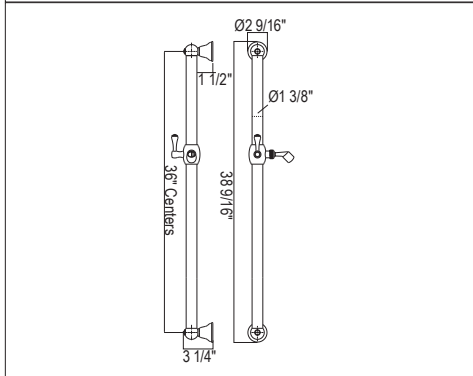

1270 36" Grab Bar

Suggested Retail Price

APC	PN	STN
1270	892	1066 1150

- Length cannot be cut down
- Grab Bar compliant with Americans with Disabilities Act of 1990 (ADA)

ROHL