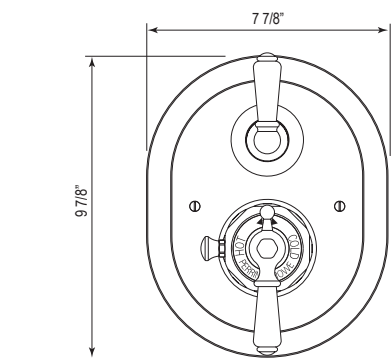

U.5520L OR U.5521X Edwardian™ 3/4" Oval Thermostatic Trim With Volume Control

Suggested Retail Price

Handle	APC	PN	STN	EB	EG	ULB
U.5520L-__ /TO	1108	1329	1385	1573	1573	1573
U.5521X-__ /TO	1108	1329	1385	1573	1573	1527

- Includes both porcelain and metal lever inserts for U.5520L
- Temperature and volume control
- Rough valve sold separately
  - Order U.5555BO thermostatic rough: $1747