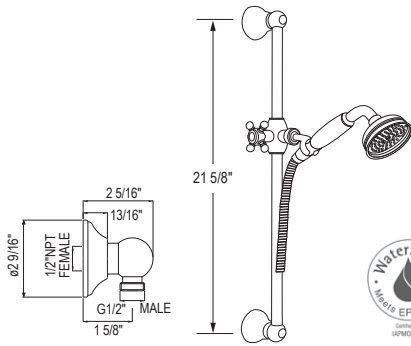

1301E Handshower Set With 22" Slide Bar and Single Function Handshower

- Metal insert on 1301E cross handle and handshowers
- 1101/8E single-function handshower
- 1.8 GPM at 60 PSI (CEC compliant)

Suggested Retail Price

	APC	PN	STN	ULB
1301E	768	921	1084	1090

ROHL