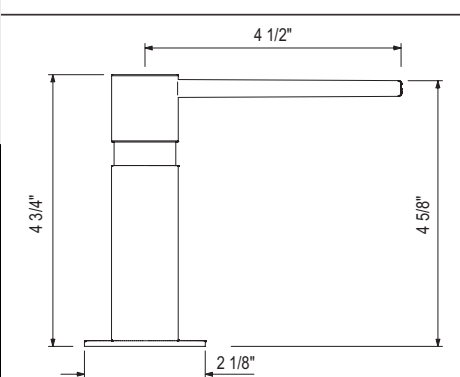

- Available: Spring 2021
- Folds away when not in use
- 1.8 GPM at 60 PSI (CEC compliant)

U.6495 Soap Dispenser

Suggested Retail Price						
	APC	PN	STN	EB	SEG	ULB
U.6495_-_-	361	433	451	512	523	512

- Brass construction
- 16 fluid ounce bottle capacity
- Top fill