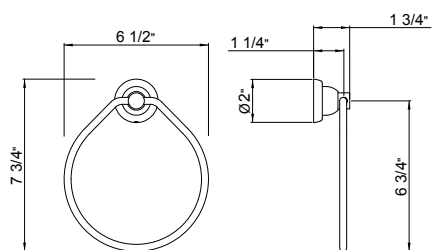

U.6434 Holborn™ Towel Ring

Suggested Retail Price

	APC	PN	STN	EG	ULB
U.6434	173	207	216	245	245

- Elegantly display bath towels in a coordinated fashion with other accessories

U.6421 Holborn™ Robe Hook

Suggested Retail Price