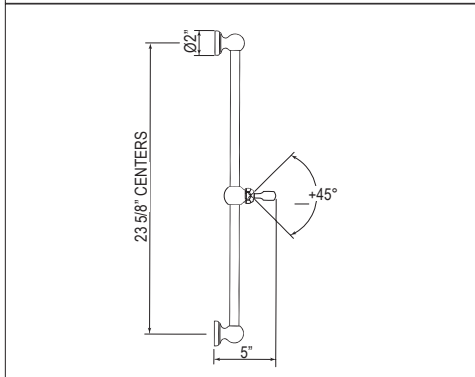

U.5540 24" Slide Bar

Suggested Retail Price

	APC	PN	STN	EB	EG	ULB
U.5540_ _ _	984	1181	1230	1398	1398	1398

- Use with Perrin & Rowe hoses only
- Includes both porcelain and metal lever inserts