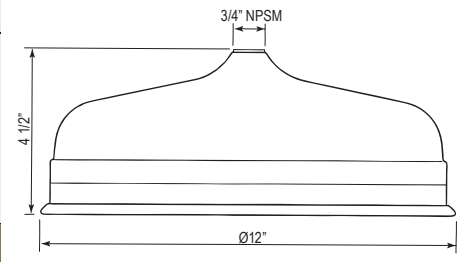

U.5204 12" Rain Showerhead

Suggested Retail Price					
	APC	PN	STN	EB	EG
U.5204 __	1041	1249	1301	1479	1479

- 1 function
- 1.8 GPM at 60 PSI (CEC compliant)
- 3/4" NPSM connection
- To install on 1/2" outlet shower arms, use adaptor U.5379