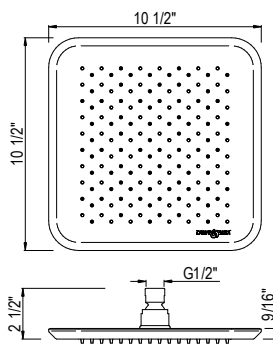

U.5408 11" Square Rain Showerhead

Suggested Retail Price

	APC	PN	STN	EG	SEG
U.5408	671	805	838	952	881

- Complements Hoxton™ collection and other transitional designs
- 1 function
- 1.8 GPM at 60 PSI (CEC compliant)