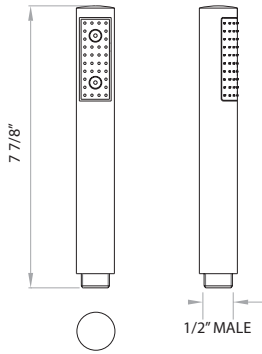

C7135 2" Single Function Handshower

Suggested Retail Price				
APC	PN	STN	ULB	
C7135	199	199	264	264

- Complements Lombardia® collection and other modern designs
- 1 function
- 1.8 GPM at 60 PSI (CEC compliant)