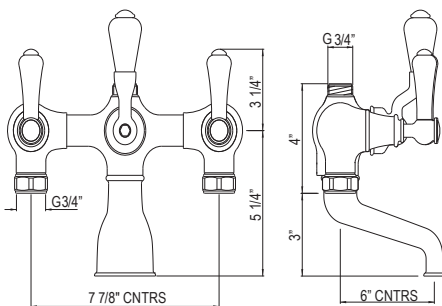

U.5380 Handshower And Hose With Cradle

Suggested Retail Price

Handle	APC	PN	STN	EB	EG	ULB
U.5380__	639	767	801	907	907	907
U.5380LS-__	639	767	801	907	907	907

- Order U.5380LS for metal handle and handshower. Priced the same.
- For use with floor, wall or deck mount bathtub filler/shower
- Can be wall mounted using U.5591 wall outlet
- Single-function handshower
- 1.8 GPM at 60 PSI (CEC compliant)
- Hose replacement part # 9.28385
- Vacuum breaker not included, order V00275 if required.