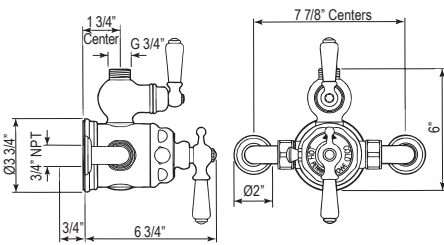

APC

PN

STN

EB

EG

ULB

Home

Index

DECO

EDWARDIAN

GEORGIAN
ERA

HOLBORN

HOXTON

LAVATORY
DRAINS

ROUGH-IN
VALVES

BATH
FIXTURES

SHOWER

CARE &
MAINTENANCE

TERMS

U.6386 Extended Deck Pillar Unions

Suggested Retail Price

	APC	PN	STN	EB	EG	ULB
U.6386	463	555	579	657	657	657

- 3/4" male NPT inlet
- U.6399 3" extension unions available to lift height of tub filler
- 9.039297 NPSM to NPT adaptor available: $53

U.6387 Deck Pillar Unions

Suggested Retail Price

	APC	PN	STN	EB	EG	ULB
U.6387	454	544	567	644	644	644

- 3/4" male NPT inlet
- U.6399 3" extension unions available to lift height of tub filler
- 9.039297 NPSM to NPT adaptor available: $53

U.6388 Floor Pillar Legs

Suggested Retail Price

	APC	PN	STN	EB	EG	ULB
U.6388	2558	3069	3198	3633	3632	3633

- 1/2" female NPT inlet
- U.6399 3" extension unions available to lift height of tub filler

U.5550L OR U.5552X Edwardian™ 3/4" Exposed Therm Valve With Volume And Temperature Control

Suggested Retail Price

Handle	APC	PN	STN	EB	EG
U.5550L-	3296	3956	4122	4682	4682
U.5552X-	3296	3956	4122	4682	4682

- Includes both porcelain and metal lever inserts for U.5550L
- Temperature and volume control
- 14 GPM at 60 PSI
- Use return elbow U.5397 to add concealed shower functions or U.5398 to add tub spout
- For additional top outlet functionality, choose from the various outlet options in this chapter

U.5398 Exposed Thermostatic Valve Bottom Return Elbow

Suggested Retail Price

	APC	PN	STN	EB	EG	ULB
U.5398	454	544	567	645	645	625

- To return valve into wall from bottom outlet on U.5550L, U.5552X, U.5751LS, and U.5752X exposed therm valves
- Must feed to volume control U.3240L, U.3241X, U.3744LSP or U.3755X