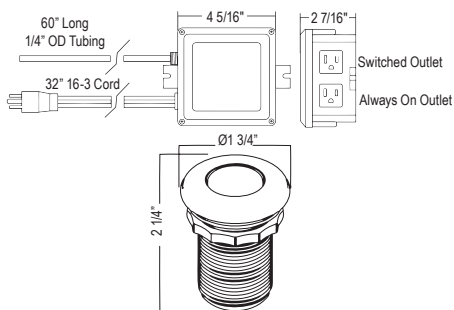

AS450 Waste Disposal Control Box With Air Switch Button

Suggested Retail Price

	APC	PN	STN	EB	EG	SEG	ULB
AS450 __	301	361	376	428	507	428	428

- Remote on/off air switch button for activating garbage disposals
- Solution for island countertops or where an electrical switch is not available
- Control box with mounting hardware included

ROHL