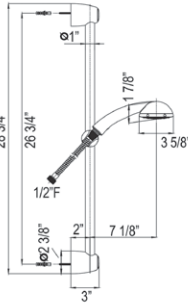

D800/1N Handshower Set With 28" Slide Bar and 3-Function Handshower

Suggested Retail Price

	APC	PN	STN
D800/1N	682	829	1254

- B240NHSO 3-function handshower
- 1.8 GPM at 60 PSI (CEC compliant)

ROHL

D63003 Handshower Set With 29" Slide Bar and 3-Function Handshower

Suggested Retail Price

	APC	PN	STN
D63003	346	472	660

- B00151 3-function handshower
- 1.8 GPM at 60 PSI (CEC compliant)

ROHL

1600 Handshower Set With 30" Slide Bar and Single Function Handshower

Suggested Retail Price

	APC	PN	STN
1600	529	635	781

- 1670/8 single-function handshower
- 1.8 GPM at 60 PSI (CEC compliant)

ROHL

1628 Handshower Set With 30" Slide Bar and Single Function Handshower

Suggested Retail Price

	APC	PN	STN
1628	701	841	1073

- Complements Meda™ collection and other modern designs
- DS1142502 single-function handshower
- 1.8 GPM at 60 PSI (CEC compliant)

ROHL

0126SBHS1 Handshower Set With 31" Slide Bar and Single Function Handshower

Suggested Retail Price

	APC	PN	STN
0126SBHS1	544	653	680

- 1.75 GPM at 60 PSI (CEC compliant)
- Length cannot be cut down

ROHL **NEW**