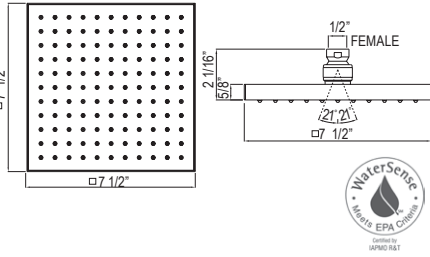

1070/8 8" Rain Showerhead

Suggested Retail Price

	APC	PN	STN
1070/8	856	1028	1109

- 1 function
- 1.8 GPM at 60 PSI (CEC compliant)

ROHL