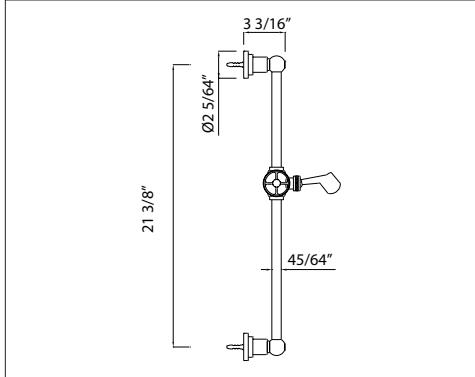

A8074 21" Slide Bar

Suggested Retail Price

Handle	APC	PN	STN
A8074IW_ _ _	616	740	826

- Length can be cut down
- Complements Campo™ collection and other transitional designs

ROHL