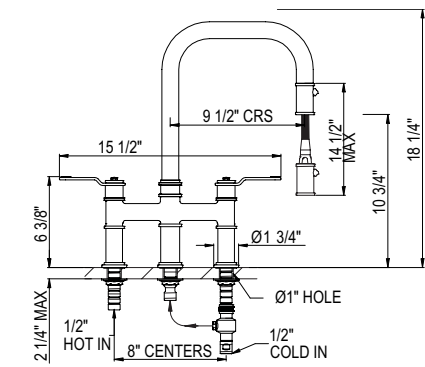

U.4546 Armstrong™ Pull-Down Kitchen Faucet with U-Spout

NEW

Suggested Retail Price

	APC	PN	STN	SEG	ULB
U.4546HT-_-_-2	998	1198	1248	1447	1447

- Dual-spray functionality with stream and spray settings
- 1.8 GPM at 60 PSI (CEC compliant)
- Requires 2 1/2" clearance from backsplash to center of faucet hole
- Matching prep faucet U.4543 and U.4513