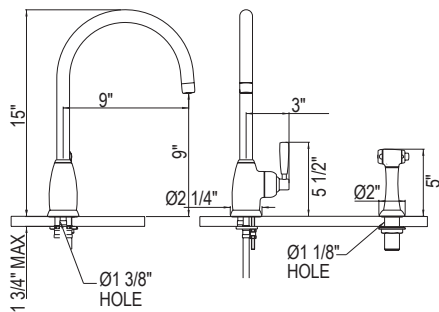

EDWARDIAN

GEORGIAN ERA

HOLBORN

U.4842 Holborn™ Bar/Food Prep Kitchen Faucet

Suggested Retail Price

Handle	APC	PN	STN	SEG	ULB
U.4842LS-_-_-2	988	1186	1235	1362	1403

- Water activates by pushing handle inwards toward spout
- Single-spray functionality
- 1.5 GPM at 60 PSI (CEC compliant)
- Requires 2 1/2" clearance from backsplash
- Bar/food prep faucet to U.4846LS