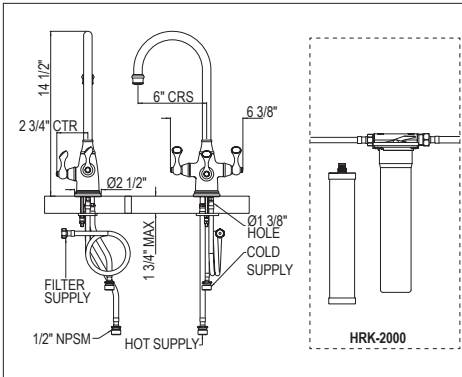

U.KIT1220 Georgian Era™ Three Handle Bar/Food Prep Filter Kitchen Faucet Kit

Handle	Suggested Retail Price							
	APC	PN	STN	EB	EG	SEG	ULB	
U.KIT1220LS-_-_-2	1866	2112	2173	2381	2381	2381	2381	

- Center handle activates filtered water through dedicated waterway
- 1.5 GPM at 45 PSI, .5 GPM filtered water (CEC compliant)
- Includes HRK-2000 filtration system

U.1625 Georgian Era™ Filter Kitchen Faucet

Handle	Suggested Retail Price							
	APC	PN	STN	EB	EG	SEG	ULB	
U.1625L-_-_-2	817	981	1021	1160	1160	1160	1160	

- May be used with HRK-2000 inline filter system
- Not suitable for reverse osmosis systems or instant hot systems
- .5 GPM at 45 PSI (CEC compliant)

U.KIT1625 Georgian Era™ Filter Kitchen Faucet Kit

Handle	Suggested Retail Price							
	APC	PN	STN	EB	EG	SEG	ULB	
U.KIT1625L-_-_-2	1456	1620	1660	1799	1799	1799	1799	

- .5 GPM at 45 PSI (CEC compliant)
- Includes HRK-2000 filtration system

HRF-1000 Arolla™ Replacement Filter Cartridge

Suggested Retail Price		
	$	
HRF-1000	106	

- Replacement cartridge for HRK-2000 filter system
- Recommend changing filter every 6 months or 1,000 gallons

HRK-2000 Arolla™ Filtration System With Cartridge

Suggested Retail Price		
	$	
HRK-2000	639	

- Includes cartridge, housing and connection hoses
- Filter faucet not included
- Recommend changing filter every 6 months or 1,000 gallons
- For replacement filter cartridge, order HRF-1000: $106
- Recommend changing filter system every 3 years due to constant water pressure on the inlet