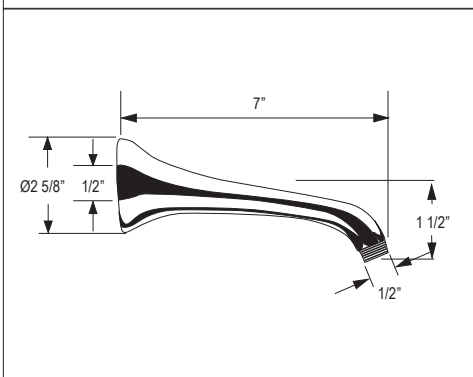

U.5882 7" Reach Wall Mount Shower Arm

Suggested Retail Price					
	APC	PN	STN	EG	ULB
U.5882 _ _	365	438	457	519	519