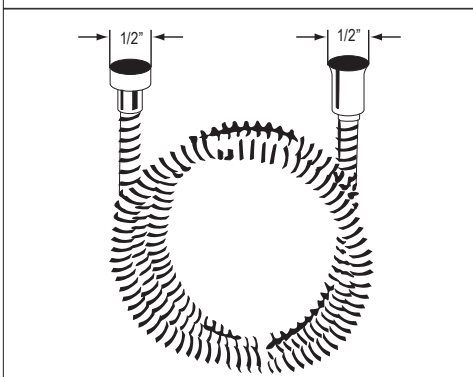

16295 59" Metal Shower Hose

Suggested Retail Price

	APC	PN	STN	ULB
16295	53	64	161	161

- For use with handshower (sold separately)

ROHL