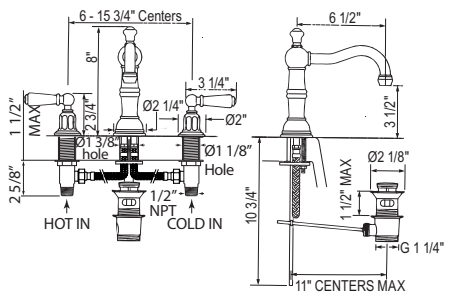

U.3720L OR U.3721X Edwardian™ Widespread Lavatory Faucet With Column Spout

- Lift rod drain assembly included with faucet
- Includes both porcelain and metal lever inserts for U.3720L
- 1.2 GPM at 60 PSI (CEC compliant)

Suggested Retail Price

Handle	APC	PN	STN	EB	EG	ULB
U.3720L-_-_-2	1574	1889	1974	2237	2237	2237
U.3721X-_-_-2	1574	1889	1974	2237	2237	2237