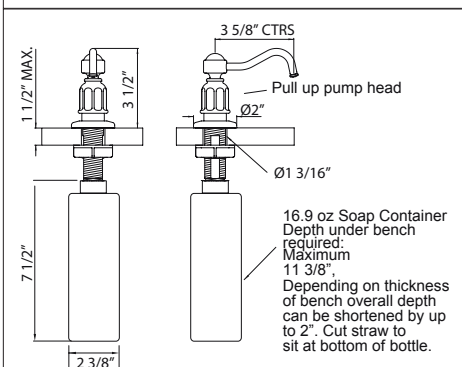

U.6995 Soap Dispenser

U.6995	Suggested Retail Price							
	APC	PN	STN	EB	EG	SEG	ULB	
	361	433	451	512	512	512	512