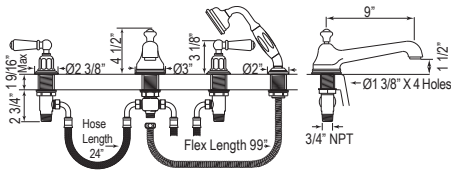

TERMS

U.3737L OR U.3738X Edwardian™ 4-Hole Deck Mount Tub Filler with U-Spout

Suggested Retail Price

Handle	APC	PN	STN	EB	EG	ULB
U.3737L-	2970	3564	3713	4217	4217	4217
U.3738X-	2970	3564	3713	4217	4217	4217