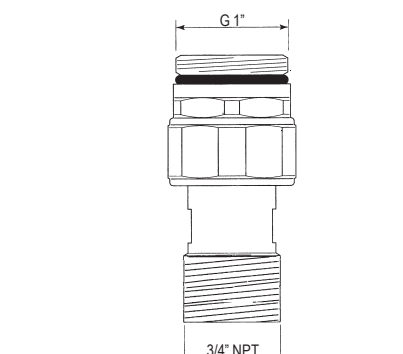

U.5396 Concealed Secondary Outlet And Connector

Suggested Retail Price

	$
U.5396	158

- For use with U.5585B0 thermostatic valves
- Order U.3064LS, U.3065X, U.3240L or U.3241X volume control trim and tub spout to complete