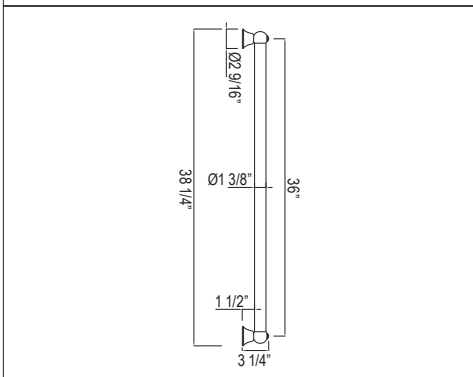

1250 36" Grab Bar

Suggested Retail Price

APC	PN	STN
1250	607	729 784

- Length cannot be cut down
- Grab Bar compliant with Americans with Disabilities Act of 1990 (ADA)

ROHL