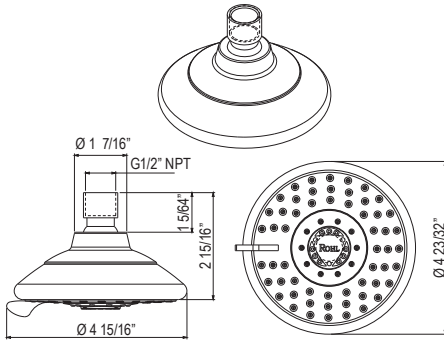

SOF135 5" 5-Function Showerhead

Suggested Retail Price

	APC	PN	STN
SOF135	101	129	129

- 5 functions
- 1.75 GPM at 60 PSI (CEC compliant)

ROHL