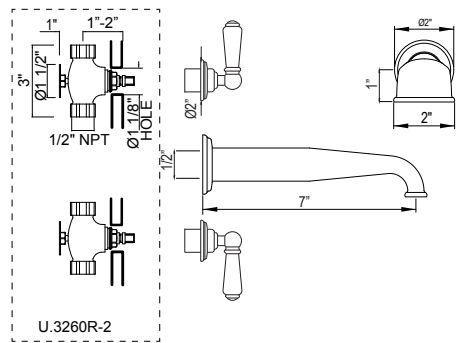

U.3560L OR U.3561X Edwardian™ Wall Mount Lavatory Faucet With U-Spout

Suggested Retail Price

Handle	APC	PN	STN	EB	EG	ULB
U.3560L-_-_/TO-2	674	809	851	957	957	
U.3561X-_-_/TO-2	674	809	851	957	957	957

- Includes both porcelain and metal lever inserts for U.3560L/TO
- Order two U.3243 1 1/4" extension kits to extend both hot and cold valves: $
- 1.2 GPM at 60 PSI (CEC compliant)
- Rough valve sold separately: Order U.3260R-2 (lever) or U.3261R-2 (cross) wall rough valve: : $362
- Drain sold separately. See drain options below and Lavatory Drain tab for pricing

See Lavatory Drains tab for pricing.