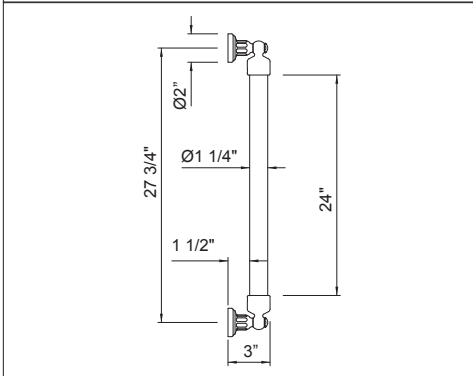

U.6911 28" Grab Bar

Suggested Retail Price

APC	PN	STN	EB	EG
U.6911	600	720 750	852	852

- Length cannot be cut down
- Grab Bar compliant with Americans with Disabilities Act of 1990 (ADA)