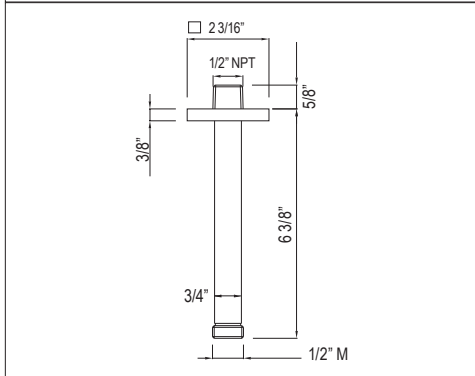

1510/6 6" Ceiling Mount Shower Arm

Suggested Retail Price

	APC	PN	STN
1510/6	385	462	500

- Length cannot be cut down
- Escutcheon included

ROHL