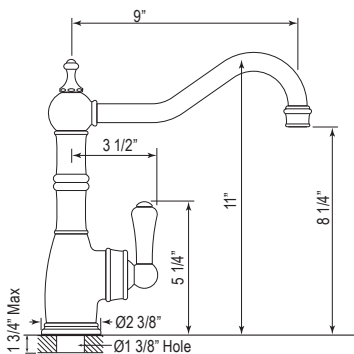

Handle	APC	PN	STN	EB	EG	SEG	ULB
U.4739 __-2	1135	1361	1418	1611	1611	1611	1611

- Water activates by pushing handle inwards toward spout
- Single-spray functionality
- 1.8 GPM at 60 PSI (CEC compliant)
- Requires 2 1/2" clearance from backsplash to center of faucet hole
- Matching bar faucet for U.4741 and U.4746