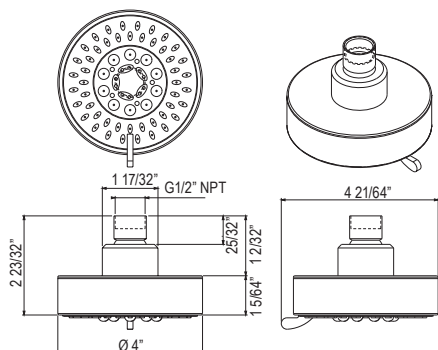

SOF134 4" 5-Function Showerhead

- 5 functions
- 1.75 GPM at 60 PSI (CEC compliant)

ROHL

Suggested Retail Price

	APC	PN	STN
SOF134	101	129	129