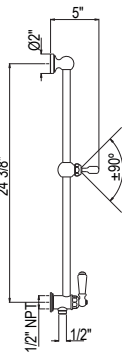

U.5535 25" Slide Bar With Integrated Volume Control And Outlet

Suggested Retail Price

	APC	PN	STN	EB	EG	ULB
U.5535-__	1245	1494	1556	1768	1767	1768

- Length can be cut down
- Use with Perrin & Rowe® hoses only
- Volume control
- Complements Edwardian™ collection and other traditional designs