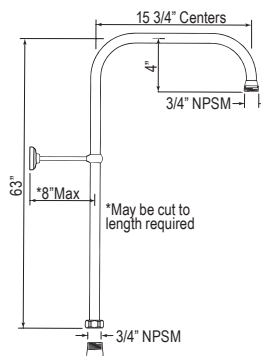

Suggested Retail Price

Handle	APC	PN	STN	EB	EG	ULB
U.5373N	1748	2098	2185	2483	2483	2483
U.5373NLS-	1748	2098	2185	2483	2483	2483

- For use with exposed thermostatic valve
- Important: Position the lever on the right with the outlet pointing down on the left
- Single-function handshower
- 1.8 GPM at 60 PSI (CEC compliant)
- Order U.5373NLS for metal handle and handshower. Priced the same.