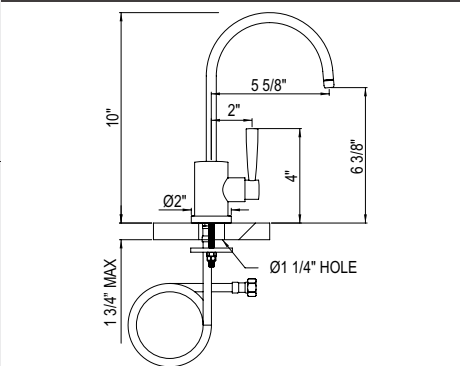

U.4034 Holborn™ Pull-Down Touchless Kitchen Faucet

Suggested Retail Price

Handle	APC	PN	STN	SEG	ULB
U.4034LS-_-_-2	1358	1630	1697	1934	1872

- 3" activation range and 2 minute auto shut-off
- Requires 2 1/2" clearance from backsplash to center of faucet hole
- Dual-spray functionality with stream and spray settings
- 1.8 GPM at 60 PSI (CEC compliant)
- For AC Plug-in Adaptor Kit order U.CC80AC: $133
- Matching prep faucet U.4043

U.12931 Holborn™ Two Handle Filter Kitchen Faucet with Side Spray

Suggested Retail Price

Handle	APC	PN	STN	EB
U.12931LS-_-_-2	1781	2138	2227	2530

- Left handle activates filtered water through dedicated waterway
- Not suitable for reverse osmosis systems or instant hot systems
- Single spray functionality
- 1.5 GPM at 45 PSI, .5 GPM filtered water (CEC compliant)
- May be used with HRK-2000 inline filter system

U.KIT12931 Holborn™ Two Handle Filter Kitchen Faucet Kit With Side Spray

Suggested Retail Price

Handle	APC	PN	STN	EB
U.KIT12931LS-_-_-2	2420	2777	2866	3169

- Left handle activates filtered water through dedicated waterway
- Single spray functionality
- 1.5 GPM at 45 PSI, .5 GPM filtered water (CEC compliant)
- Includes HRK-2000 filtration system

U.1601 Holborn™ Filter Kitchen Faucet

Suggested Retail Price

Handle	APC	PN	STN	EB	EG	SEG	ULB
U.1601L-_-_-2	729	874	936	1035	1035	1046	1035

- May be used with HRK-2000 inline filter system
- Not suitable for reverse osmosis systems or instant hot systems
- .5 GPM at 45 PSI (CEC compliant)

U.KIT1601 Holborn™ Filter Kitchen Faucet Kit

Suggested Retail Price

Handle	APC	PN	STN	EB	SEG	ULB
U.KIT1601L-_-_-2	1368	1513	1575	1674	1685	1674

- .5 GPM at 45 PSI (CEC compliant)
- Includes HRK-2000 filtration system