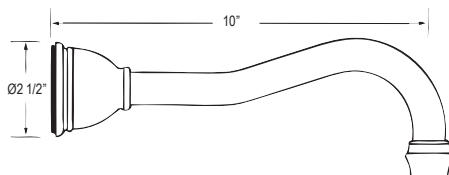

U.3785 Edwardian™ Wall Mount Tub Spout

Suggested Retail Price

Handle	APC	PN	STN	EB	EG	ULB
U.3785-_/TO	662	794	827	940	940	940

- 20 GPM at 60 PSI
- 3/4" female NPT inlet