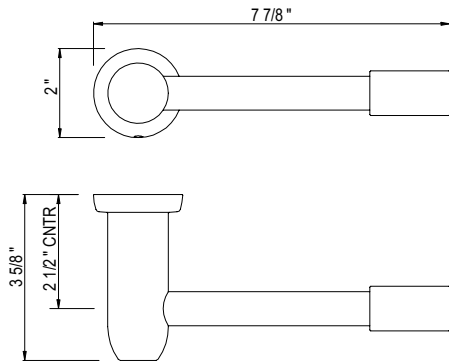

U.6447 Holborn™ Toilet Paper Holder

Suggested Retail Price

	APC	PN	STN	EG	ULB
U.6447	158	189	197	224	224

- Available: Spring 2021
- There's no need to compromise on design in this essential space
- Accommodates oversized TP rolls

NEW