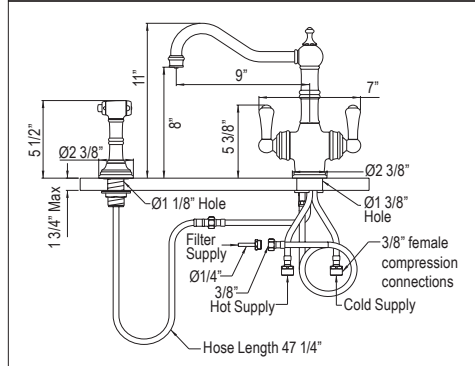

U.1570 Edwardian™ Two Handle Filter Kitchen Faucet with Side Spray

		Suggested Retail Price							
Handle		APC	PN	STN	EB	EG	SEG	ULB	
U.1570LS-	-2	2086	2503	2608	2962	3868	2962	3868	

- Left handle activates filtered water through dedicated waterway
- Not suitable for reverse osmosis systems or instant hot systems
- Water activates by pushing handle inwards toward spout
- Single spray functionality
- 1.5 GPM at 45 PSI, .5 GPM filtered water (CEC compliant)
- May be used with HRK-2000 inline filter system