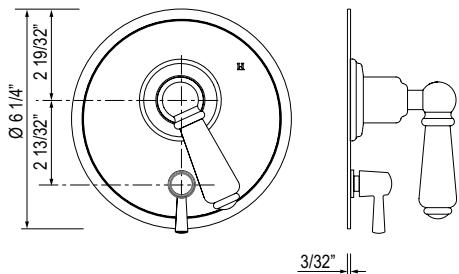

TERMS

U.1010 Edwardian™ 1/2" Pressure Balance Trim Without Diverter

Suggested Retail Price

Handle	APC	PN	STN	EB	EG
U.1010L-__	372	447	465	528	572
U.1010X-__	372	447	465	528	572

- Includes both porcelain and metal lever inserts
- Temperature control only
- 1 function
- Rough valve sold separately
 - Order RCT-1 1/2" Pressure balance rough: \$183