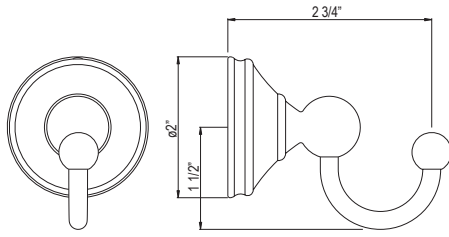

CARE & MAINTENANCE

TERMS

U.6634 Georgian Era™ Towel Ring

**Suggested Retail Price**

	APC	PN	STN	EB	EG	ULB
U.6634	171	206	214	243	243	243

- Elegantly display bath towels in a coordinated fashion with other accessories