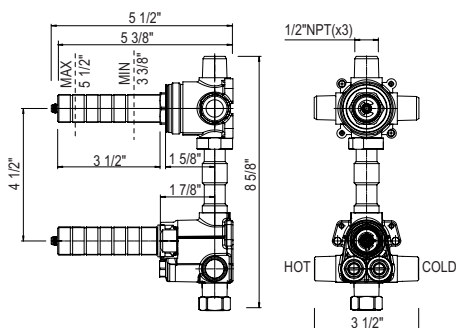

R1053BD 1/2" Thermostatic Rough Valve-In With Integrated Three Outlet Dedicated Diverter

- Temperature control with diverter
- 3 functions
- 6 GPM at 60 PSI (CEC compliant)
- 1/2" male NPT inlet
- Must order trim to complete

ROHL

Suggested Retail Price

	Rough
R1053BD	472