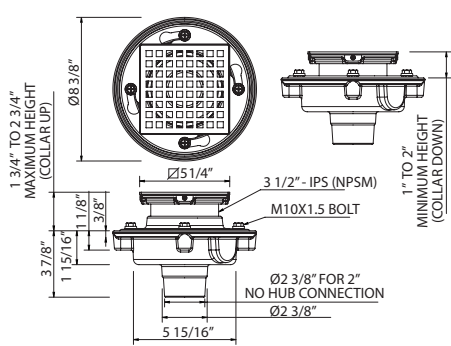

SDCI2-3143 Cast Iron 2" No Hub Drain Kit With 3143 Matrix Decorative Cover

- Accommodates 41 GPM flow rate

ROHL

Suggested Retail Price

	APC	PN	STN
SDCI2-3143	492	590	615