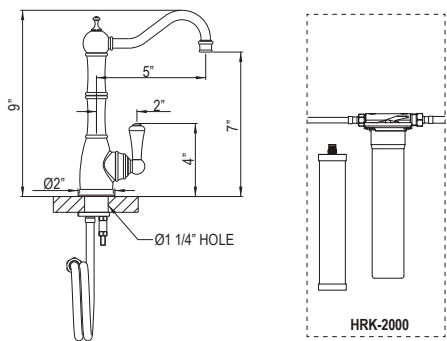

U.KIT1621 Edwardian™ Filter Kitchen Faucet Kit

Suggested Retail Price

Handle	APC	PN	STN	EB	EG	SEG	ULB
U.KIT1621L-__-2	1605	1798	1846	2010	2010	2010	2010

- .5 GPM at 45 PSI (CEC compliant)
- Includes HRK-2000 filtration system

HRF-1000 Arolla™ Replacement Filter Cartridge

Suggested Retail Price

	$
HRF-1000	106

- Replacement cartridge for HRK-2000 filter system
- Recommend changing filter every 6 months or 1,000 gallons