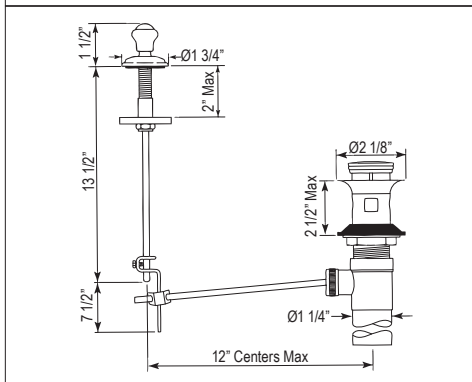

U.6702 Remote Pop-Up Set

- For use with U.3790L and U.3791X wall mount lavatory faucets

ROHL

Suggested Retail Price

	APC	PN	STN	EB	EG	ULB
U.6702	284	340	355	403	403	403