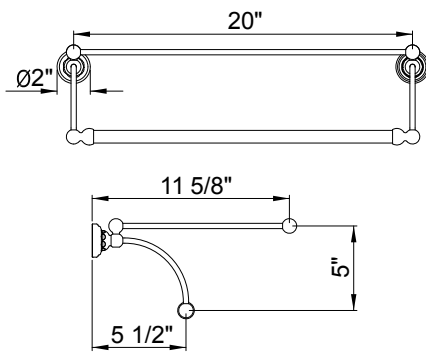

U.6961 Edwardian™ Wall Mount Towel Shelf

Suggested Retail Price

	APC	PN	STN	EB	EG
U.6961	922	1107	1153	1310	1310

- Towel rack with bar for hanging towels
- 11 5/8" projection