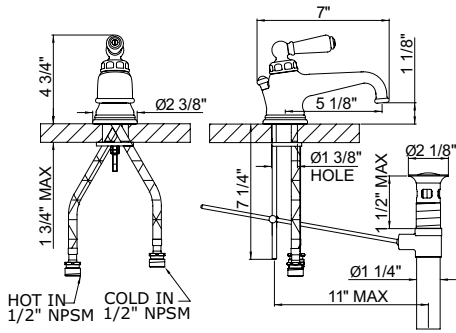

U.3670 Edwardian™ Single Handle Lavatory Faucet

Suggested Retail Price

Handle	APC	PN	STN	EB	EG	ULB
U.3670L-_-_-2	883	1060	1104	1254	1254	1254

- Lift rod drain assembly included with faucet
- Includes both porcelain and metal lever inserts for U.3635L
- 1.2 GPM at 60 PSI (CEC compliant)