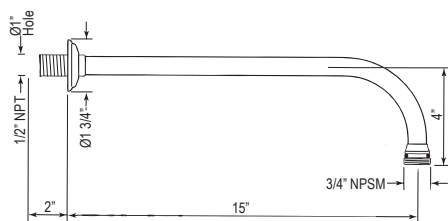

U.5384 15" Reach Wall Mount Shower Arm

Suggested Retail Price

	APC	PN	STN	EB	EG	ULB
U.5384	372	447	465	529	529	529

- To install 1/2" inlet showerheads, use adaptor U.5399