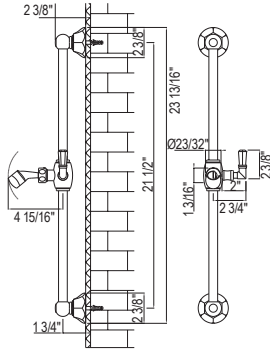

Suggested Retail Price

	APC	PN	STN	EG	ULB
U.5140-__	1033	1239	1291	1466	1466

- Length can be cut down
- Use with Perrin & Rowe hoses only
- Complements Deco™ collection and other transitional designs

1230 24" Slide Bar