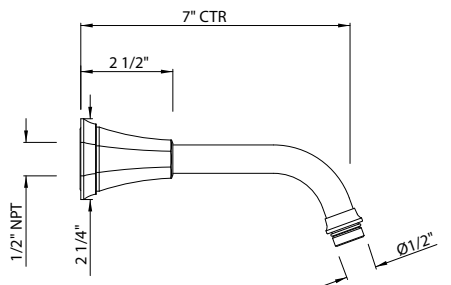

U.5182 7" Reach Wall Mount Shower Arm

Suggested Retail Price

	APC	PN	STN	EG
U.5182	349	418	436	496

- Complements Deco™ collection and other transitional designs