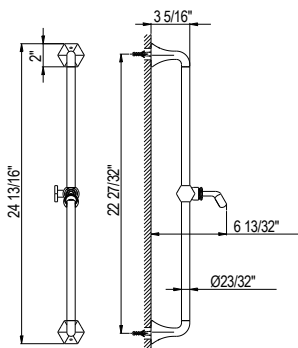

DSA12210 25" Slide Bar

Suggested Retail Price

	APC	PN	STN
DSA12210-__	460	552	591

- Length cannot be cut down
- Complements Bellia™ collection and other transitional designs