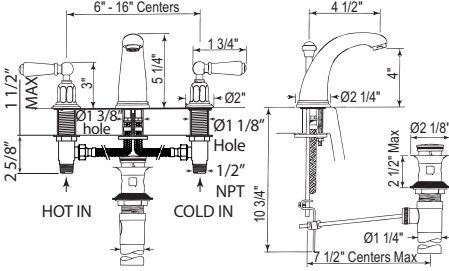

U.3760L OR U.3761X Edwardian™ Widespread Lavatory Faucet

- Lift rod drain assembly included with faucet
- Includes both porcelain and metal lever inserts for U.3760L
- 1.2 GPM at 60 PSI (CEC compliant)

Suggested Retail Price

Handle	APC	PN	STN	EB	EG	ULB
U.3760L-_-_-2	897	1076	1123	1273	1273	1273
U.3761X-_-_-2	897	1076	1123	1273	1273	1273