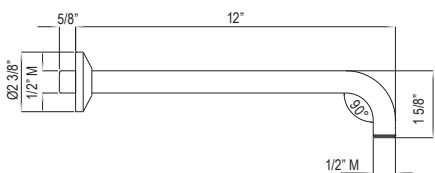

1120/12 12" Reach Wall Mount Shower Arm

Suggested Retail Price

	APC	PN	STN	ULB
1120/12	73	199	245	245

- Escutcheon replacement part #: 1120E

ROHL