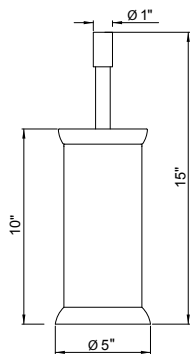

U.6437 Holborn™ Floor Standing Toilet Brush Holder

- Unique design combining solid brass canister and white porcelain brush holder

Suggested Retail Price				
	APC	PN	STN	EG
U.6437 _ _	943	1131	1179	1339