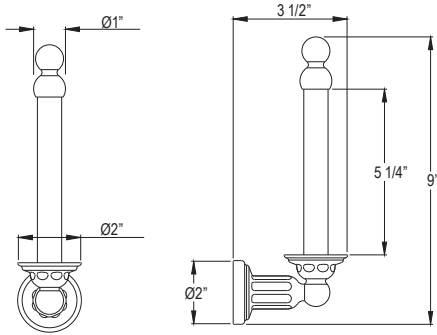

U.6941 Edwardian™ 26" Towel Bar

- Length can be cut down

Suggested Retail Price						
	APC	PN	STN	EB	EG	ULB
U.6941 __	311	373	389	441	441	441

U.6942 Edwardian™ 32" Towel Bar

- Length can be cut down

Suggested Retail Price						
	APC	PN	STN	EB	EG	ULB
U.6942 __	325	390	408	461	461	461