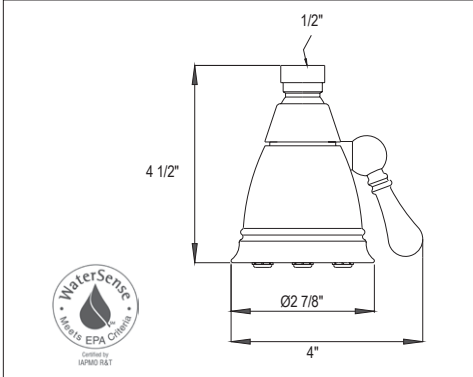

U.5800 4" 6-Function Showerhead

- 6 functions
- 1.75 GPM at 60 PSI (CEC compliant)

Suggested Retail Price					
	APC	PN	STN	EB	EG
U.5800	475	570	594	675	675

WI0122 3" Multi-Function Showerhead

- Adjustable dial allows for infinite number of spray settings
- 1.8 GPM at 60 PSI (CEC compliant)