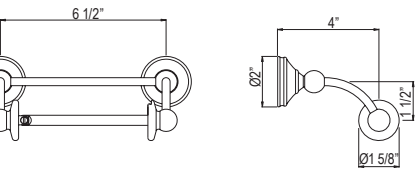

U.6648 Georgian Era™ Toilet Paper Holder