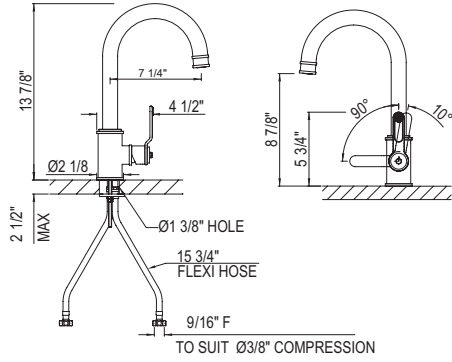

U.4513 Armstrong™ Bar/Food Prep Kitchen Faucet

Suggested Retail Price

Handle	APC	PN	STN	SEG	ULB
U.4513HT-_-_-2	798	958	998	1157	1134

- Single-spray functionality
- 1.8 GPM at 60 PSI (CEC compliant)
- Requires 2 1/2" clearance from backsplash to center of faucet hole
- Matching kitchen faucet U.4544