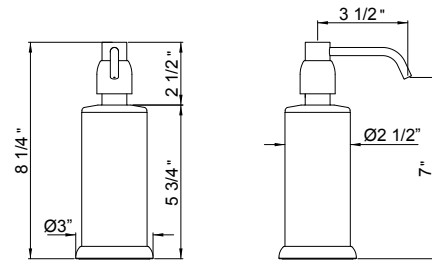

ROUGH-IN VALVES

BATH FIXTURES

SHOWER

CARE & MAINTENANCE

TERMS

U.6422 Holborn™ Double Robe Hook

- Optimize space with this double hook for multiple robe/towel storage

Suggested Retail Price					
	APC	PN	STN	EG	ULB
U.6422 _ _	147	176	183	208	208