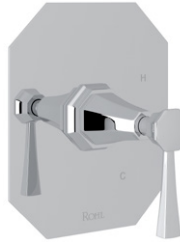

Suggested Retail Price

Handle	APC	PN	STN
U.5107LS-	471	565	589
U.5107X-	471	565	589

- Temperature control only
- 1 function
- Rough valve sold separately
  - Order RCT-1 1/2" Pressure balance rough: $183