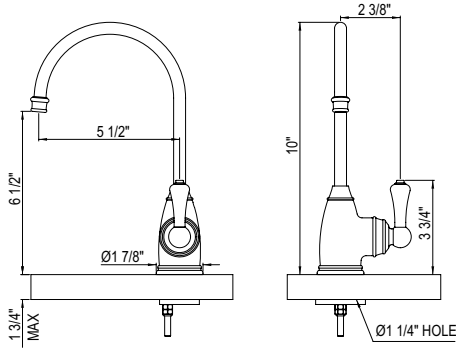

U.1307 Georgian Era™ Hot Water Dispenser

Suggested Retail Price

Handle	APC	PN	STM	EB	EG	SEG	ULB
U.1307LS-__-2	711	853	889	1010	1010	1010	1010

- .5 GPM at 45 PSI (CEC compliant)
- For use with U.1998 high performance hot water tank and U.1106 filter