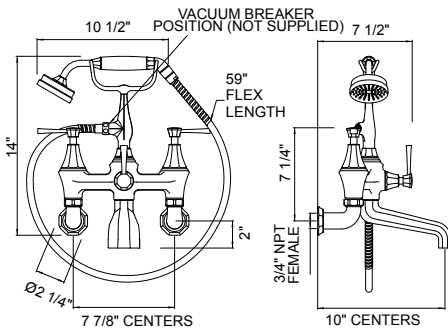

U.3110LS OR U.3111X Deco™ Exposed Wall Mount Tub Filler

Suggested Retail Price

Handle	APC	PN	STN	EG	ULB
U.3110LS/1-	3772	4527	4715	5357	5201
U.3111X/1-	3772	4527	4715	5357	5201

- Single-function anti-calcium handshower at 1.8 GPM at 60 PSI
- 19 GPM at 60 PSI (CEC compliant)
- 3/4" female NPT inlet
- Vacuum breaker not included; order V00275 if required