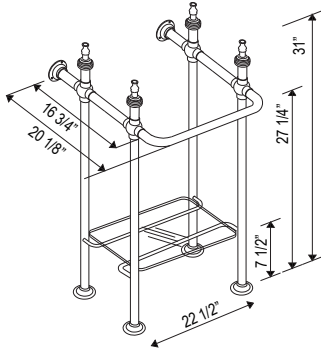

RW2231 Wash Stand With Glass Shelf

Suggested Retail Price

	APC	PN	STN
RW2231	1609	1931	2045

- Includes glass shelf
- Order U.2863WH basin to complete: $1205

ROHL