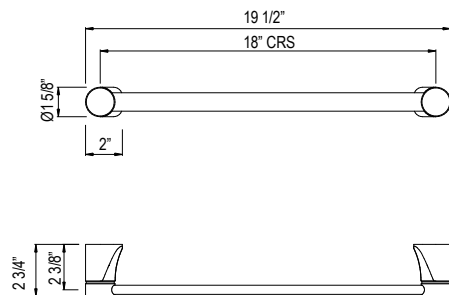

Suggested Retail Price

	APC	PN	STN	EG
U.5414 _ _	785	942	981	1114

U.6463 Hoxton™ 18" Towel Bar

- Length cannot be cut down

Suggested Retail Price

	APC	PN	STN	EG
U.6463 _ _	744	893	930	1056

U.6464 Hoxton™ 24" Towel Bar