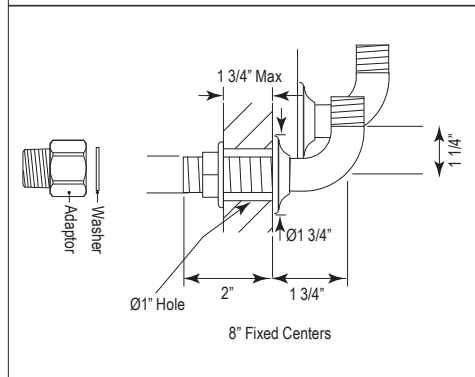

U.6792 Georgian Era™ Bridge Kitchen Faucet Wall Unions

	Suggested Retail Price							
	APC	PN	STN	EB	EG	SEG	ULB	
U.6792 __-2	364	437	455	517	517	517	517	

- Use with U.4790X or U.4791L bridge kitchen faucets
- Not for use with U.4718X or U.4719L