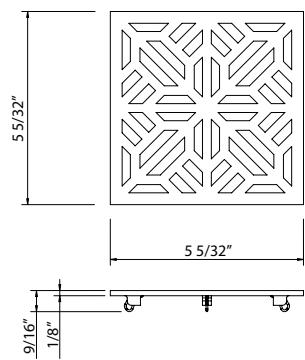

SDCI2-3146 Cast Iron 2" No Hub Drain Kit With 3146 Petal Decorative Cover

- Accommodates 41 GPM flow rate

Suggested Retail Price

	APC	PN	STN
SDCI2-3146	525	630	656

ROHL

DC3142 Weave Decorative Drain Cover

- To complete set, select from one of the below:
  - ROHL Drain Body Kits, including throat assembly: SDCI2, SDABS2/3, SDPVC2/3
  - Customer supplied drain body* and ROHL Drain Throat Assembly: DT105CI3, DT123ABS3, DT122ABS2
- * Refer to third party drain body specification sheet for appropriate size

Suggested Retail Price

	APC	PN	STN	EB
DC3142	236	284	296	390

ROHL

DC3143 Matrix Decorative Drain Cover

- To complete set, select from one of the below:
  - ROHL Drain Body Kits, including throat assembly: SDCI2, SDABS2/3, SDPVC2/3
  - Customer supplied drain body* and ROHL Drain Throat Assembly: DT105CI3, DT123ABS3, DT122ABS2
- * Refer to third party drain body specification sheet for appropriate size

Suggested Retail Price

	APC	PN	STN	EB	ULB
DC3143	203	247	276	352	426

ROHL

DC3144 Mosaic Decorative Drain Cover

- To complete set, select from one of the below:
  - ROHL Drain Body Kits, including throat assembly: SDCI2, SDABS2/3, SDPVC2/3
  - Customer supplied drain body* and ROHL Drain Throat Assembly: DT105CI3, DT123ABS3, DT122ABS2
- * Refer to third party drain body specification sheet for appropriate size

Suggested Retail Price

	APC	PN	STN	EB	ULB
DC3144	236	313	368	549	614

ROHL

DC3146 Petal Decorative Drain Cover

- To complete set, select from one of the below:
  - ROHL Drain Body Kits, including throat assembly: SDCI2, SDABS2/3, SDPVC2/3
  - Customer supplied drain body* and ROHL Drain Throat Assembly: DT105CI3, DT123ABS3, DT122ABS2
- * Refer to third party drain body specification sheet for appropriate size

Suggested Retail Price

	APC	PN	STN	EB
DC3146	236	313	368	549

ROHL