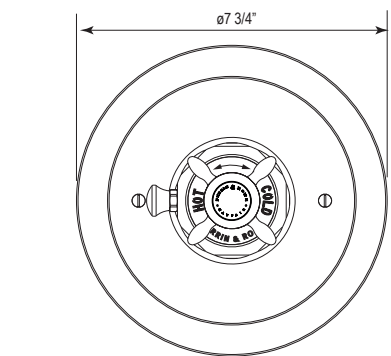

U.5565L OR U.5566X Edwardian™ Era 3/4" Round Thermostatic Trim Without Volume Control

Suggested Retail Price

Handle	APC	PN	STN	EB	EG	ULB
U.5565L-__ /TO	1021	1225	1277	1450	1450	1450
U.5566X-__ /TO	1021	1225	1277	1450	1450	1450

- Includes both porcelain and metal lever inserts for U.5565L
- Temperature control only
- 1 1/4" extension kit available, order part # U.3550: $125
- Rough valve sold separately
  - Order 1005N 3/4" thermostatic rough valve: $333