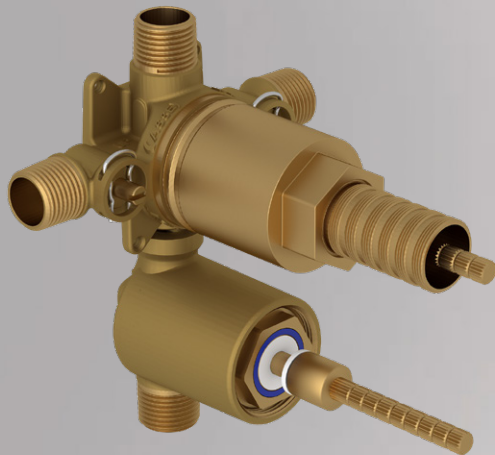

SHOWER

CARE &
MAINTENANCE

TERMS

ROUGH-IN VALVES

Shower design has evolved dramatically in the last 25 years. Originally created for purely functional reasons, modern showers have become much more than that. The rough-in valve is at the heart of any shower system to support the configuration that your customer desires. Whether it be a basic shower, a simple spa or a dream spa package, Perrin & Rowe has a valve to support it. Made with the best materials and supporting flow rates from 5 GPM to 16 GPM, these valves are offered with trims that match the faucet collection of your choice.