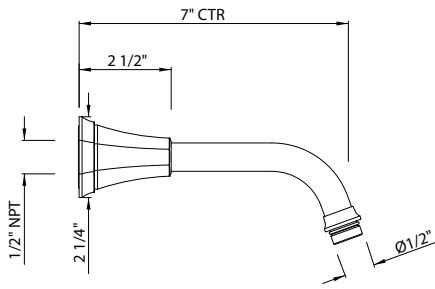

U.5182 7" Reach Wall Mount Shower Arm

Suggested Retail Price

	APC	PN	STN	EG
U.5182	349	418	436	496

- Complements Deco™ collection and other transitional designs