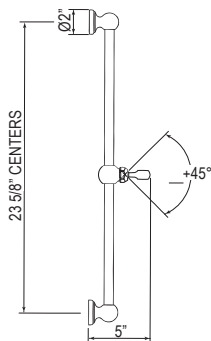

U.5540 24" Slide Bar

Suggested Retail Price

	APC	PN	STN	EB	EG	ULB
U.5540 __	984	1181	1230	1398	1398	1398

- Use with Perrin & Rowe hoses only
- Includes both porcelain and metal lever inserts