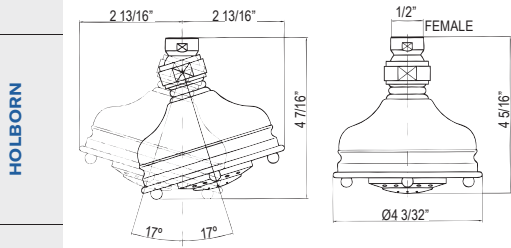

B240NSH 4" 3-Function Showerhead

- 3 functions
- 1.8 GPM at 60 PSI (CEC compliant)

ROHL

Suggested Retail Price

	APC	PN	STN
B240NSH	195	245	272

1085/8 4" 3-Function Showerhead

- 3 functions
- 1.8 GPM at 60 PSI (CEC compliant)

ROHL

Suggested Retail Price

	APC	PN	STN	ULB
1085/8	401	481	517	569

I00218 4" 3-Function Showerhead

- 3 functions
- 1.8 GPM at 60 PSI (CEC compliant)

ROHL

Suggested Retail Price

	APC	PN	STN
I00218	170	220	296

W10197 4" 3-Function Showerhead

- 3 functions
- 1.8 GPM at 60 PSI (CEC compliant)

ROHL

Suggested Retail Price

	APC	PN	STN
W10197	178	231	307

SOF134 4" 5-Function Showerhead

- 5 functions
- 1.75 GPM at 60 PSI (CEC compliant)

ROHL

Suggested Retail Price

	APC	PN	STN
SOF134	101	129	129