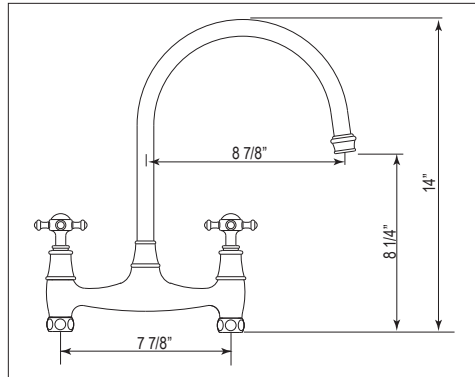

U.4791L OR U.4790X Georgian Era™ Bridge Kitchen Faucet

Handle	Suggested Retail Price							
	APC	PN	STN	EB	EG	SEG	ULB	
U.4790X-__-2	1074	1288	1342	1525	1525	1525	1525	
U.4791L-__-2	1074	1288	1342	1525	1525	1525	1525	

- Single-spray functionality
- 1.8 GPM at 60 PSI (CEC compliant)
- Unions sold separately:
  - For wall mount or deck mount installation, order U.6792, U.6793 or U.6794