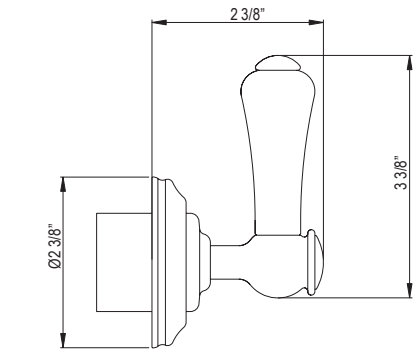

U.3774LS/LSP OR U.3775X Georgian Era™ Trim For Volume Control And Diverter

Suggested Retail Price

Handle	APC	PN	STN	EB	EG	ULB
U.3774LS-_/TO	248	297	309	352	352	352
U.3774LSP-_/TO	248	297	309	352	352	352
U.3775X-_/TO	248	297	309	352	352	352

- Volume control or diverter only
- Rough valve sold separately. Select one:
  - Order R1040R 3/4" volume control rough valve: $144
  - Order R1062BO 4-port, 3-way dedicated diverter rough valve: $329