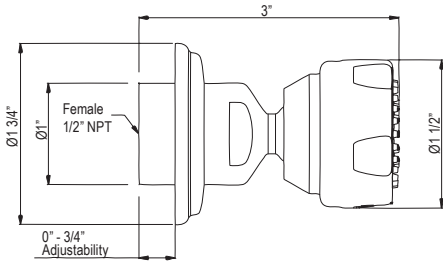

APC

PN

STN

EB

EG

ULB

DECO

EDWARDIAN

GEORGIAN
ERA

HOLBORN

HOXTON

LAVATORY
DRAINS

ROUGH-IN
VALVES

BATH
FIXTURES

SHOWER

CARE &
MAINTENANCE

TERMS

U.5570 Single Function Body Spray

Suggested Retail Price

	APC	PN	STN	EB	EG	ULB
U.5570	329	395	411	467	467	467

- 1 function
- 1.0 GPM at 45 PSI (CEC compliant)