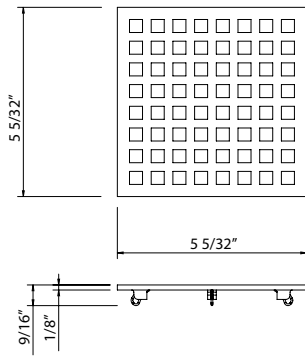

SDCI2-3146 Cast Iron 2" No Hub Drain Kit With 3146 Petal Decorative Cover

- Accommodates 41 GPM flow rate

Suggested Retail Price

	APC	PN	STN
SDCI2-3146	525	630	656

ROHL

DC3142 Weave Decorative Drain Cover

- To complete set, select from one of the below:
  - ROHL Drain Body Kits, including throat assembly: SDCI2, SDABS2/3, SDPVC2/3
  - Customer supplied drain body* and ROHL Drain Throat Assembly: DT105CI3, DT123ABS3, DT122ABS2
- * Refer to third party drain body specification sheet for appropriate size

Suggested Retail Price

	APC	PN	STN	EB
DC3142	236	284	296	390

ROHL

DC3143 Matrix Decorative Drain Cover

- To complete set, select from one of the below:
  - ROHL Drain Body Kits, including throat assembly: SDCI2, SDABS2/3, SDPVC2/3
  - Customer supplied drain body* and ROHL Drain Throat Assembly: DT105CI3, DT123ABS3, DT122ABS2
- * Refer to third party drain body specification sheet for appropriate size

Suggested Retail Price

	APC	PN	STN	EB	ULB
DC3143	203	247	276	352	426

ROHL

DC3144 Mosaic Decorative Drain Cover

- To complete set, select from one of the below:
  - ROHL Drain Body Kits, including throat assembly: SDCI2, SDABS2/3, SDPVC2/3
  - Customer supplied drain body* and ROHL Drain Throat Assembly: DT105CI3, DT123ABS3, DT122ABS2
- * Refer to third party drain body specification sheet for appropriate size

Suggested Retail Price

	APC	PN	STN	EB	ULB
DC3144	236	313	368	549	614

ROHL

DC3146 Petal Decorative Drain Cover

- To complete set, select from one of the below:
  - ROHL Drain Body Kits, including throat assembly: SDCI2, SDABS2/3, SDPVC2/3
  - Customer supplied drain body* and ROHL Drain Throat Assembly: DT105CI3, DT123ABS3, DT122ABS2
- * Refer to third party drain body specification sheet for appropriate size

Suggested Retail Price

	APC	PN	STN	EB
DC3146	236	313	368	549

ROHL