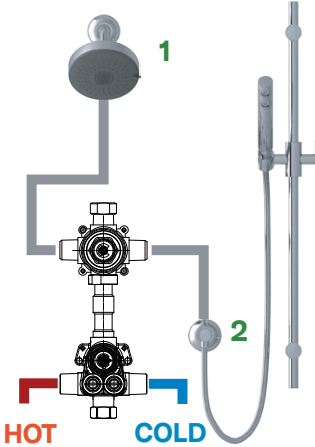

1/2" THERMOSTATIC ROUGH VALVE - 2 FUNCTIONS

R1052BD CAL Green Compliant

- 6 GPM
- Temperature control with diverter
- Recommended inlet connection: 1/2" NPT
- Extension kit included with valve