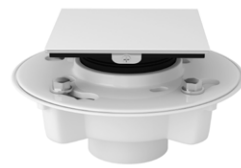

- Accommodates 41 GPM flow rate
- ROHL Decorative Drain Cover required to complete set: DC3142, DC3143, DC3144, DC3146

ROHL

Suggested Retail Price

	$
SDPVC2/3	145