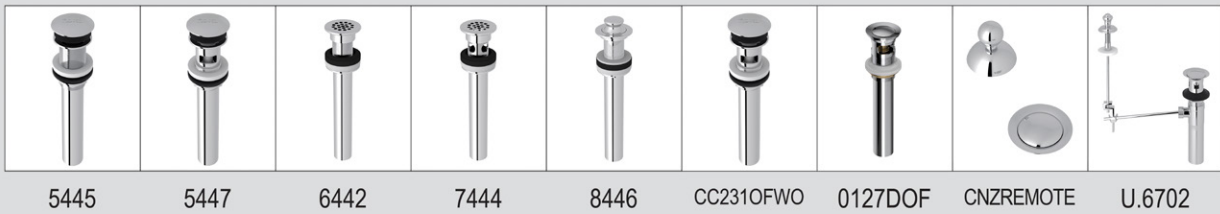

U.3178LS OR U.3179X Deco™ Wall Mount Tub Filler

Suggested Retail Price

Handle	APC	PN	STN	EG	ULB
U.3178LS-_-_/TO	1238	1485	1568	1816	1706
U.3179X-_-_/TO	1238	1485	1568	1816	1758

- 16 GPM at 60 PSI
- 3/4" female NPT inlet
- Rough valve sold separately: Order U.3230R (lever) or U.3261R-2 (cross) wall rough valve: : $442
- 1 1/4" extension kit is U.3243, must order two pieces to extend both hot and cold valves: $77