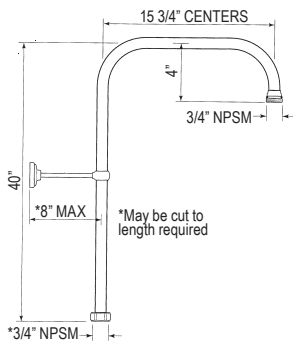

U.5391 40" X 15" Rigid Riser Shower Outlet

Suggested Retail Price

	APC	PN	STN	EB	EG	ULB
U.5391	721	866	903	1025	1025	1025

- Length can be cut down