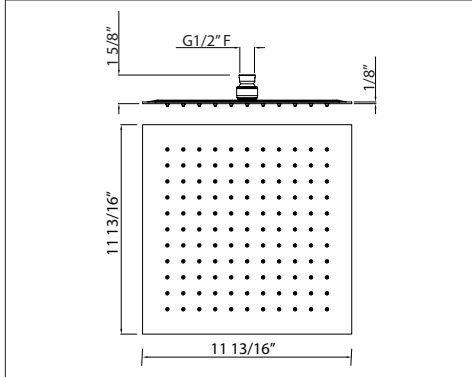

SLM06 12" Rain Showerhead

Suggested Retail Price

	APC	PN	STN
SLM06	745	1093	931

- 1 function
- 1.8 GPM at 60 PSI (CEC compliant)
- Optional false ceiling installation kit available, order KIT00006NPT: $178

ROHL