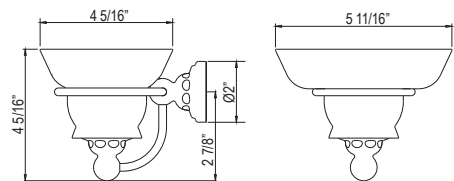

U.6923 Edwardian™ Triple Robe Hook

Suggested Retail Price						
	APC	PN	STN	EB	EG	ULB
U.6923 __	168	202	210	239	239	239

- Optimize space with this triple hook for multiple robe/towel storage

U.6925 Tumbler Holder

Suggested Retail Price						
	APC	PN	STN	EB	EG	
U.6925 __	255	306	319	447	478	

- Replacement tumbler available, order 9.30925FT: $74

U.6928 Wall Mount Porcelain Soap Dish

Suggested Retail Price						
	APC	PN	STN	EB	EG	
U.6928 __	330	396	510	469	469	

- An elegant addition to the bathroom space that provides a dedicated holder for your bar soap away from the counter
- 5 1/4" projection

U.6918 Wall Mount Shaving Mirror

Suggested Retail Price						
	APC	PN	STN	EB	EG	
U.6918 __	890	1068	1113	1264	1264	

- 3x magnification on magnified side of mirror

U.6916 Edwardian™ Wall Mount Corner Basket

Suggested Retail Price						
	APC	PN	STN	EB	EG	
U.6916 __	383	459	478	543	543	

- An elegant addition to the shower space that provides a dedicated holder for your bar soap
- 7 3/4" projection