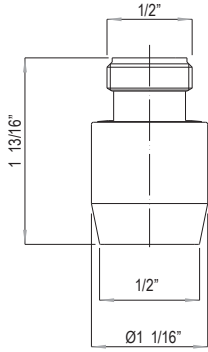

V00275 Finished Vacuum Breaker

ROHL

Suggested Retail Price

	APC	PN	STN
V00275	47	56	61

- 1/2" male x 1/2" female connectors