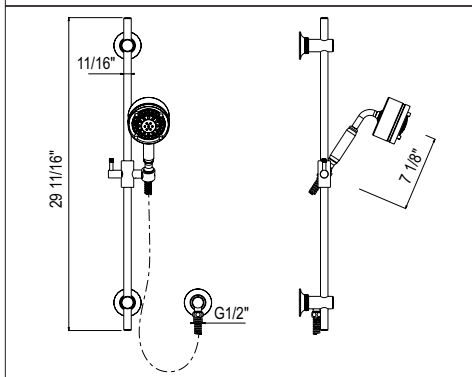

MB2046 Handshower Set With 24" Slide Bar and Single Function Handshower

Suggested Retail Price

	APC	PN	STN
MB2046	1012	1214	1265

- Complements Graceline® collection and other transitional designs
- Single-function 402HS5 handshower
- 1.8 GPM at 60 PSI (CEC compliant)

ROHL