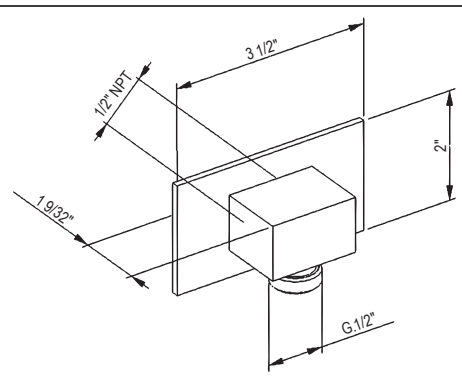

1795 Square Handshower Shower Outlet

ROHL

Suggested Retail Price

	APC	PN	STN
1795	233	280	301

- 1/2" outlet male; 1/2" inlet female NPT