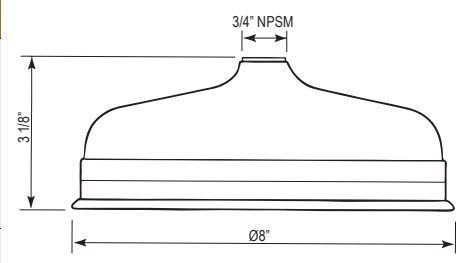

U.5205 8" Rain Showerhead

Suggested Retail Price						
	APC	PN	STN	EB	EG	ULB
U.5205 __	544	653	680	773	773	773

- 1 function
- 1.8 GPM at 60 PSI (CEC compliant)
- 3/4" NPSM connection
- To install on 1/2" outlet shower arms, use adaptor U.5379