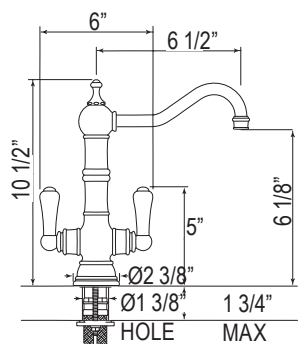

U.4759 Edwardian™ Two Handle Bar/Food Prep Kitchen Faucet

Suggested Retail Price

Handle	APC	PN	STN	EB	EG	SEG	ULB
U.4759 __-2	1246	1495	1557	1769	1769	1769	1769

- Single-spray functionality
- 1.8 GPM at 60 PSI (CEC compliant)
- Matching bar faucet for U.4766