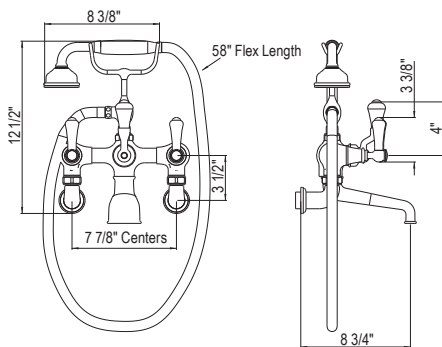

U.3006LS/LSP OR U.3007X Georgian Era™ Exposed Wall Mount Tub Filler

Suggested Retail Price

Handle	APC	PN	STN	EB	EG	ULB
U.3006LS/1-__	3426	4111	4284	4865	4865	4865
U.3006LSP/1-__	3426	4111	4284	4865	4865	4865
U.3007X/1-__	3426	4111	4284	4865	4865	4865

- Single-function anti-calcium handshower at 1.8 GPM at 60 PSI
- 19 GPM at 60 PSI (CEC compliant)
- 3/4" female NPT inlet
- Vacuum breaker not included; order V00275 if required