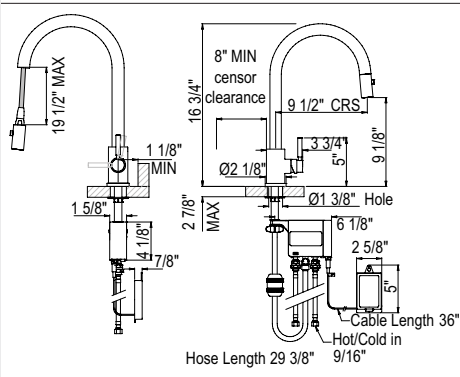

U.4034 Holborn™ Pull-Down Touchless Kitchen Faucet

Suggested Retail Price

Handle	APC	PN	STN	SEG	ULB
U.4034LS-_-_-2	1358	1630	1697	1934	1872

- 3" activation range and 2 minute auto shut-off
- Requires 2 1/2" clearance from backsplash to center of faucet hole
- Dual-spray functionality with stream and spray settings
- 1.8 GPM at 60 PSI (CEC compliant)
- For AC Plug-in Adaptor Kit order U.CC80AC: $133
- Matching prep faucet U.4043

U.12931 Holborn™ Two Handle Filter Kitchen Faucet with Side Spray

Suggested Retail Price

Handle	APC	PN	STN	EB
U.12931LS-_-_-2	1781	2138	2227	2530

- Left handle activates filtered water through dedicated waterway
- Not suitable for reverse osmosis systems or instant hot systems
- Single spray functionality
- 1.5 GPM at 45 PSI, .5 GPM filtered water (CEC compliant)
- May be used with HRK-2000 inline filter system

U.KIT12931 Holborn™ Two Handle Filter Kitchen Faucet Kit With Side Spray

Suggested Retail Price

Handle	APC	PN	STN	EB
U.KIT12931LS-_-_-2	2420	2777	2866	3169

- Left handle activates filtered water through dedicated waterway
- Single spray functionality
- 1.5 GPM at 45 PSI, .5 GPM filtered water (CEC compliant)
- Includes HRK-2000 filtration system

U.1601 Holborn™ Filter Kitchen Faucet

Suggested Retail Price

Handle	APC	PN	STN	EB	EG	SEG	ULB
U.1601L-_-_-2	729	874	936	1035	1035	1046	1035

- May be used with HRK-2000 inline filter system
- Not suitable for reverse osmosis systems or instant hot systems
- .5 GPM at 45 PSI (CEC compliant)

U.KIT1601 Holborn™ Filter Kitchen Faucet Kit

Suggested Retail Price

Handle	APC	PN	STN	EB	SEG	ULB
U.KIT1601L-_-_-2	1368	1513	1575	1674	1685	1674

- .5 GPM at 45 PSI (CEC compliant)
- Includes HRK-2000 filtration system