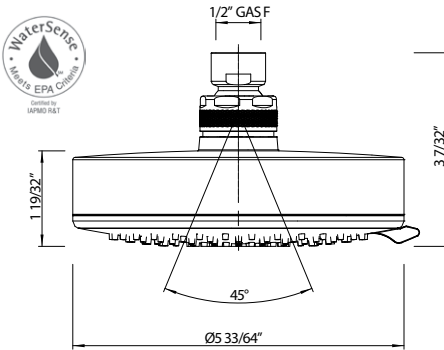

WI0195 6" 3-Function Showerhead

Suggested Retail Price

	APC	PN	STN
WI0195	157	203	265

- 3 functions
- 1.8 GPM at 60 PSI (CEC compliant)

ROHL