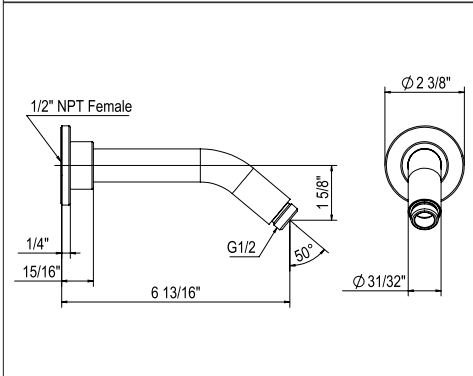

C5056.2 7" Reach Wall Mount Shower Arm

Suggested Retail Price					
	APC	PN	STN	EB	EG
C5056.2 _ _	71	85	89	257	340

ROHL

MB2010 7" Reach Wall Mount Shower Arm

Suggested Retail Price			
	APC	PN	STN
MB2010 _ _	144	172	180

ROHL

70127SA 7" Reach Wall Mount Shower Arm

Suggested Retail Price			
	APC	PN	STN
70127SA _ _	138	166	173

ROHL **NEW**

U.5882 7" Reach Wall Mount Shower Arm

Suggested Retail Price					
	APC	PN	STN	EG	ULB
U.5882 _ _	365	438	457	519	519

H08000 7" Reach Wall Mount Shower Arm

Suggested Retail Price				
	APC	PN	STN	EB
H08000 _ _	129	169	205	323

ROHL