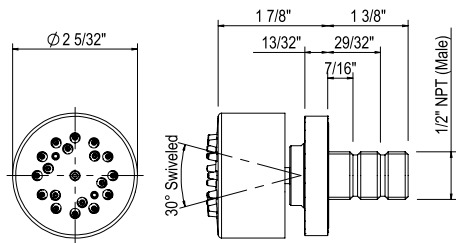

0126BS1 Single Function Body Spray