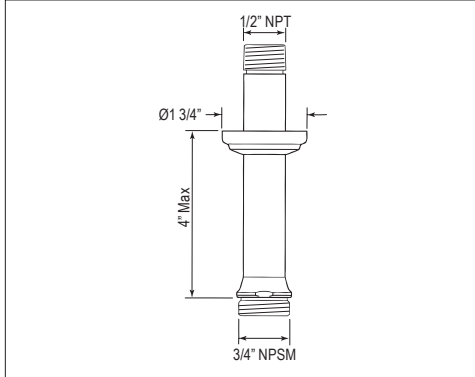

U.5388 4" Ceiling Mount Shower Arm

Suggested Retail Price

	APC	PN	STN	EB	EG	ULB
U.5388	170	204	214	242	242	242

- To install 1/2" inlet showerheads, use adaptor U.5399

ROHL