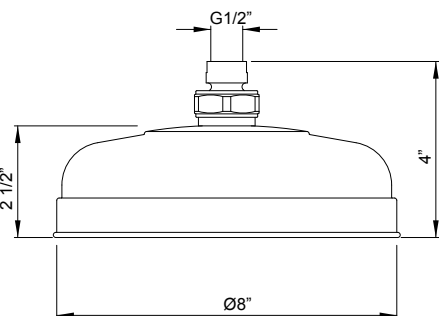

U.5260 8" Rain Showerhead

- 1 function
- 1.8 GPM at 60 PSI (CEC compliant)

Suggested Retail Price

	APC	PN	STN	EG
U.5260	713	856	891	1013