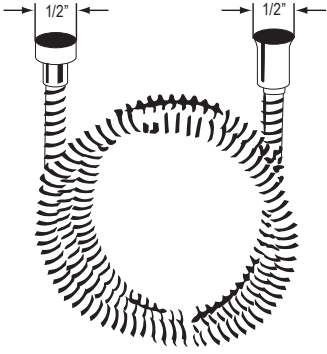

A40/1 59" Metal Shower Hose

Suggested Retail Price			
	APC	PN	STN
A40/1	97	117	122

- For use with handshower (sold separately)

ROHL