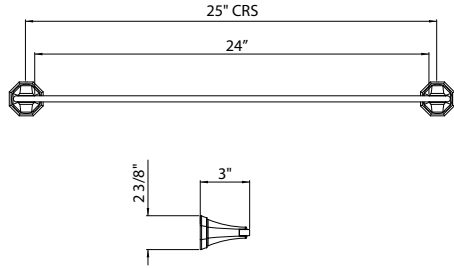

DECO

EDWARDIAN

GEORGIAN ERA

HOLBORN

HOXTON

LAVATORY DRAINS

ROUGH-IN VALVES

BATH FIXTURES

SHOWER

CARE & MAINTENANCE

TERMS

U.6141 Deco™ 24" Towel Bar

Suggested Retail Price

	APC	PN	STN	EG	ULB
U.6141 _ _	507	609	634	720	699

- Length cannot be cut down