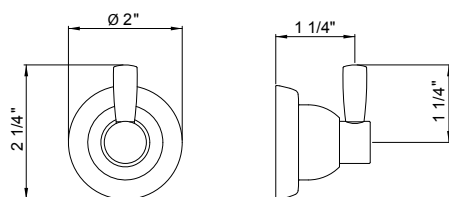

APC

PN

STN

EG

ULB

U.6442 Holborn™ 30'' Towel Bar

Suggested Retail Price

	APC	PN	STN	EG	ULB
U.6442	448	537	559	635	617

- Length can be cut down

U.6447 Holborn™ Toilet Paper Holder

Suggested Retail Price

	APC	PN	STN	EG	ULB
U.6447	158	189	197	224	224

- Available: Spring 2021
- There's no need to compromise on design in this essential space
- Accommodates oversized TP rolls

NEW

U.6448 Holborn™ Toilet Paper Holder

Suggested Retail Price

	APC	PN	STN	EG	ULB
U.6448	335	402	419	476	476

- There's no need to compromise on design in this essential space
- Accommodates oversized TP rolls

U.6434 Holborn™ Towel Ring

Suggested Retail Price

	APC	PN	STN	EG	ULB
U.6434	173	207	216	245	245

- Elegantly display bath towels in a coordinated fashion with other accessories

U.6421 Holborn™ Robe Hook

Suggested Retail Price

	APC	PN	STN	EG	ULB
U.6421	128	154	160	182	177

- Holds one robe or towel close to your shower or bathing space