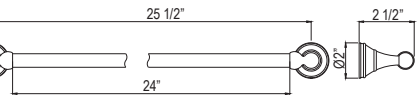

- Length can be cut down

Suggested Retail Price						
	APC	PN	STN	EB	EG	ULB
U.6640 __	320	384	400	454	454	454

U.6641 Georgian Era™ 26" Towel Bar

- Length can be cut down

Suggested Retail Price						
	APC	PN	STN	EB	EG	ULB
U.6641 __	335	402	419	476	476	476