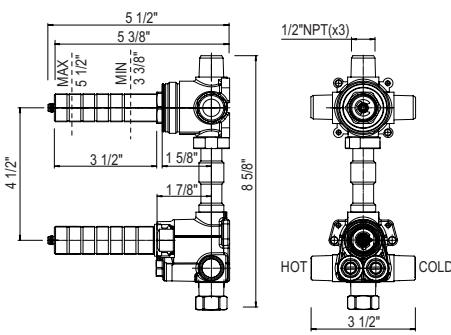

R1055BD 1/2" Shared Three Outlet Thermostatic Shower Rough-In Valve With Diverter

- Temperature control with diverter
- Up to 5 functions
- 5 GPM at 60 PSI
- 1/2" male NPT inlet
- Must order trim to complete

ROHL

Suggested Retail Price	
	Rough
R1055BD	472