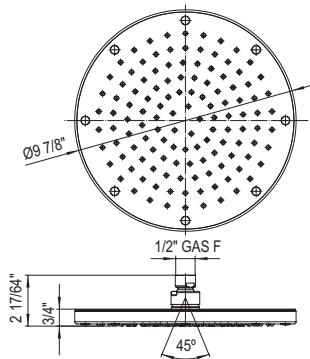

I00410 10" Rain Showerhead

Suggested Retail Price			
	APC	PN	STN
I00410 _ _	576	691	818

- 1 function
- 1.8 GPM at 60 PSI (CEC compliant)

ROHL