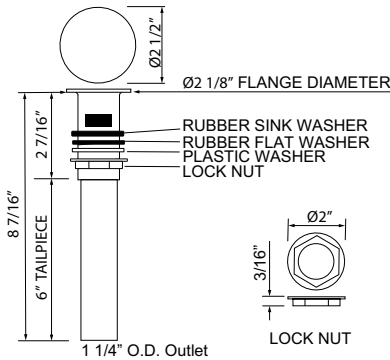

5447 Push Drain With Overflow

- 6" tail piece

Suggested Retail Price						
	APC	PN	STN	EB	EG	ULB
5447 _ _	294	351	366	414	414	414