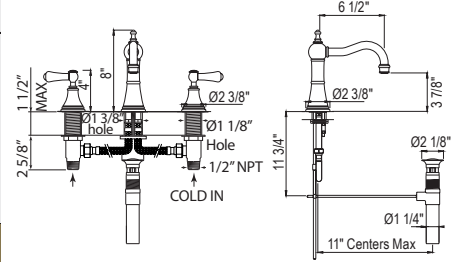

U.3723LS/LSP OR U.3724X Georgian Era™ Widespread Lavatory Faucet With Column Spout

Suggested Retail Price

Handle	APC	PN	STN	EB	EG	ULB
U.3723LS-__-2	1668	2002	2085	2369	2369	2369
U.3723LSP-__-2	1668	2002	2085	2369	2369	2369
U.3724X-__-2	1668	2002	2085	2369	2369	2369

- Lift rod drain assembly included with faucet
- 1.2 GPM at 60 PSI (CEC compliant)
- Matching tub filler U.3747 or U.3748