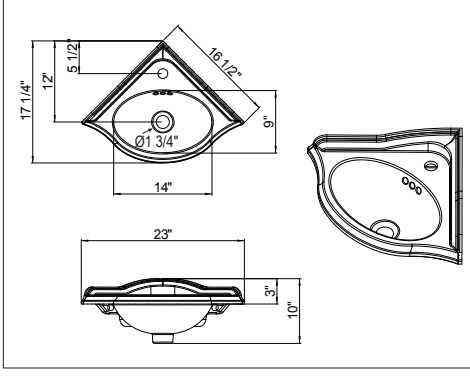

U.2925 Wall Mount Corner Lavatory Sink

- Dimensions listed are +/- 1/4"

Suggested Retail Price

	WH
U.2925	902