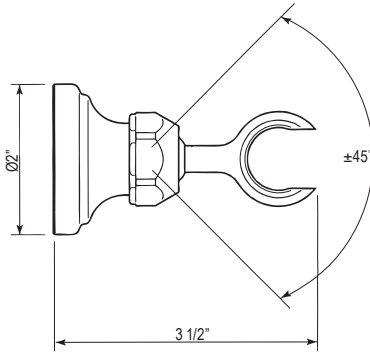

U.5544 Handshower Bracket

- Adjustable

Suggested Retail Price						
	APC	PN	STN	EB	EG	ULB
U.5544 __	322	386	402	457	457	457

U.6940 Edwardian™ 20" Towel Bar

- Length can be cut down

Suggested Retail Price						
	APC	PN	STN	EB	EG	ULB
U.6940 __	293	352	366	416	416	416