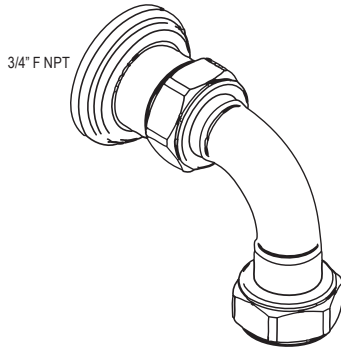

SHOWER

CARE & MAINTENANCE

TERMS

U.5397 Exposed Thermostatic Valve Top Return Elbow

Suggested Retail Price

	APC	PN	STN	EB	EG	ULB
U.5397	449	538	562	637	637	637

- To return water back into wall from top of U.5550L, U.5552X, U.5751LS, or U.5752X exposed therm valves
- For concealed showerhead installations or to diverter for multi-function use (showerhead, bodysprays, handshowers)