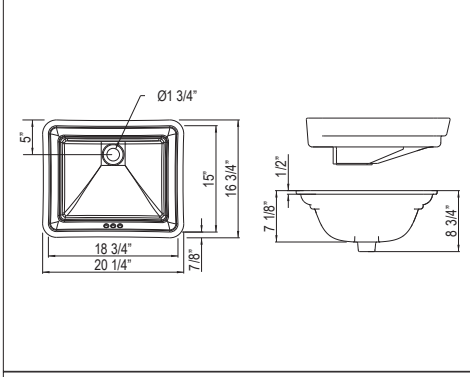

- 17 7/8" x 14 7/8" external dimensions
- Dimensions listed are ±1/4"

Suggested Retail Price

	WH
U.2240	500

U.2525 Oval Undermount Lavatory Sink

- Dimensions listed are +/- 1/4"

Suggested Retail Price

	WH
U.2525	735