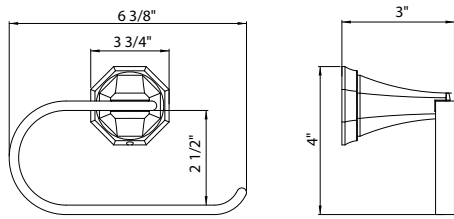

- Length cannot be cut down

U.6142 Deco™ 30" Towel Bar

Suggested Retail Price

	APC	PN	STN	EG	ULB
U.6142 _ _	519	622	648	736	715

- Length cannot be cut down

U.6148 Deco™ Toilet Paper Holder

Suggested Retail Price