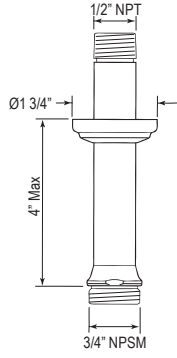

DECO

EDWARDIAN ERA

GEORGIAN ERA

HOLBORN

HOXTON

LAVATORY DRAINS

ROUGH-IN VALVES

BATH FIXTURES

SHOWER

CARE & MAINTENANCE

TERMS

U.5388 4" Ceiling Mount Shower Arm

Suggested Retail Price

	APC	PN	STN	EB	EG
U.5388 __	170	204	214	242	242

- To install 1/2" inlet showerheads, use adaptor U.5399