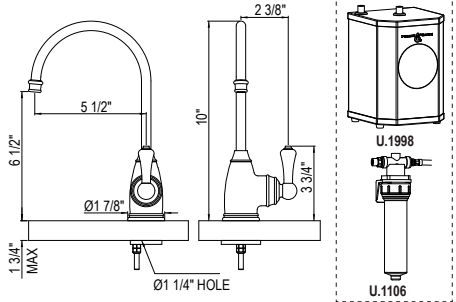

U.KIT1307 Georgian Era™ Hot Water Dispenser, Tank And Filter Kit

Suggested Retail Price

Handle	APC	PN	STM	EB	EG	SEG	ULB
U.KIT1307LS-__-2	1953	2095	2131	2252	2252	2252	2252

- .5 GPM at 45 PSI (CEC compliant)
- Order U.PRF1 for hot water replacement filter cartridge
- Includes U.1998 Hot water tank and U.1106 filter system