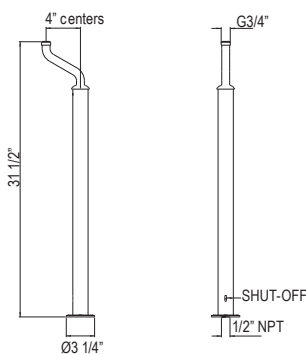

U.6388 Floor Pillar Legs

Suggested Retail Price

	APC	PN	STN	EB	EG	ULB
U.6388	2558	3069	3198	3633	3632	3633

- 1/2" female NPT inlet
- U.6399 3" extension unions available to lift height of tub filler