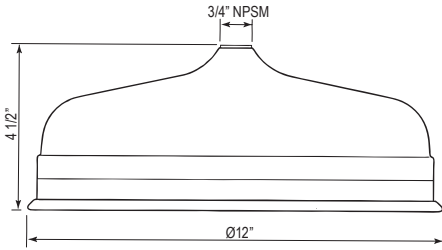

U.5204 12" Rain Showerhead

Suggested Retail Price

	APC	PN	STN	EB	EG
U.5204 __	1041	1249	1301	1479	1479

- 1 function
- 1.8 GPM at 60 PSI (CEC compliant)
- 3/4" NPSM connection
- To install on 1/2" outlet shower arms, use adaptor U.5379