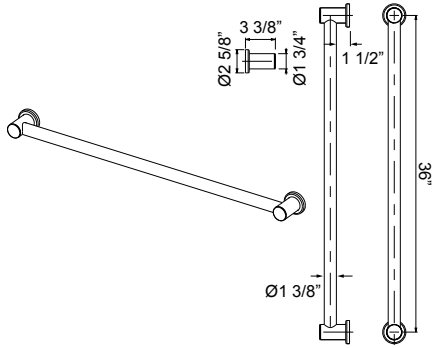

1267 36" Grab Bar

Suggested Retail Price

	APC	PN	STN	STN
1267	669	803	869	

- Length cannot be cut down
- Grab Bar compliant with Americans with Disabilities Act of 1990 (ADA)

ROHL

1279 36" Grab Bar

Suggested Retail Price

	APC	PN	STN	ULB
1279	1022	1227	1328	1452

- Length cannot be cut down
- Grab Bar compliant with Americans with Disabilities Act of 1990 (ADA)
- Complements Palladian® collection and other transitional designs

ROHL