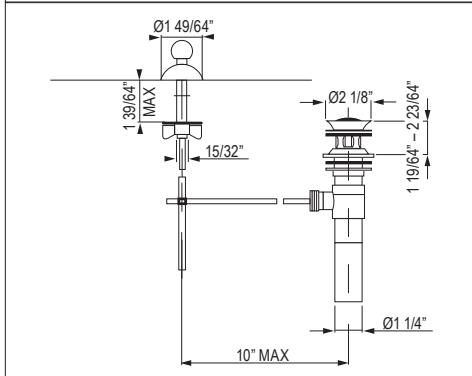

CNZREMOTE Remote Pop-Up Set

- Not for use with vessel bowls or bowls without overflow

ROHL

Suggested Retail Price

	APC	PN	STN
CNZREMOTE	204	245	320