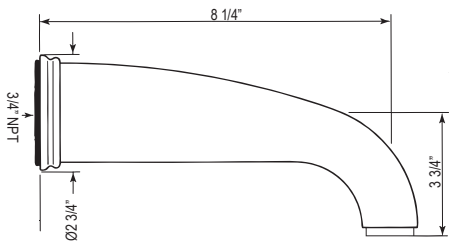

U.3805 Edwardian™ Wall Mount Tub Spout with C-Spout

- 20 GPM at 60 PSI
- 3/4" female NPT inlet

Suggested Retail Price

	APC	PN	STN	EB	EG
U.3805-_-_-	668	801	836	949	949