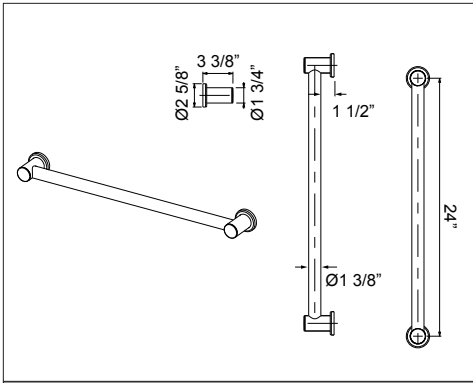

1266 24" Grab Bar

Suggested Retail Price

APC	PN	STN
1266	615	738 804

- Length cannot be cut down
- Grab Bar compliant with Americans with Disabilities Act of 1990 (ADA)

ROHL