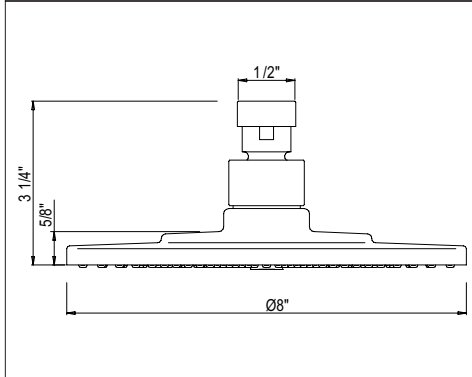

U.5235 8" Rain Showerhead

Suggested Retail Price						
	APC	PN	STN	EB	EG	ULB
U.5235	469	562	586	665	665	665

- Available: Spring 2021
- 1 function
- 1.8 GPM at 60 PSI (CEC compliant)

NEW