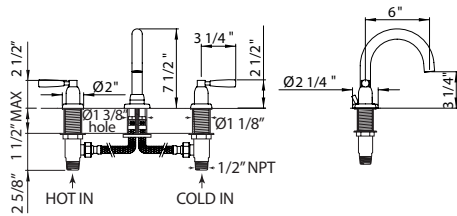

U.3955LS OR U.3956X Holborn™ Widespread Lavatory Faucet With C-Spout

- Lift rod drain assembly included with faucet
- 1.2 GPM at 60 PSI (CEC compliant)
- Matching tub filler U.3975LS or U.3976X

Suggested Retail Price

Handle	APC	PN	STN	EG	ULB
U.3955LS-_-_-2	1233	1480	1542	1751	1861
U.3956X-_-_-2	1233	1480	1542	1751	1861