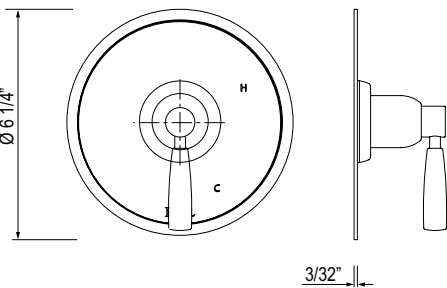

U.5335 Holborn™ 1/2" Pressure Balance Trim Without Diverter

Handle	Suggested Retail Price			
	APC	PN	STN	EG
U.5335LS-__	389	466	486	596
U.5335X-__	389	466	486	596

- Temperature control only
- 1 function
- Rough valve sold separately
  — Order RCT-1 1/2" Pressure balance rough: $183