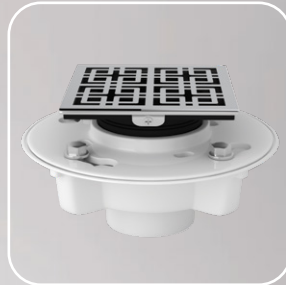

SHOWER

The House of Rohl® brands bring the spa experience home with an exclusive and complete shower offering. Showerheads that deliver a decadent deluge. Handshowers and body sprays immerse the body in soothing rejuvenation. We offer a variety of grab bars for the bathroom and shower which meet all ADA standards for accessible design. Customers can select designs to achieve the aesthetics and performance they desire — from ornate English character to sleek modern lines, and everything in between. Shower selections with style and quality that define authentic luxury and accessories that add a finishing touch to any décor.