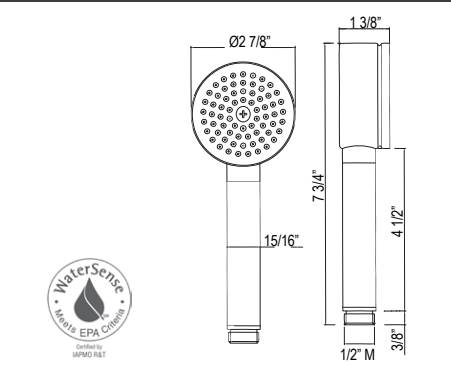

- 1 function
- 1.8 GPM at 60 PSI (CEC compliant)

ROHL

U.5810 3" 6-Function Handshower

Suggested Retail Price

	APC	PN	STN	EG
U.5810	464	557	581	660

- Complements Holborn™ collection and other transitional designs
- 6 functions
- 1.75 GPM at 60 PSI (CEC compliant)