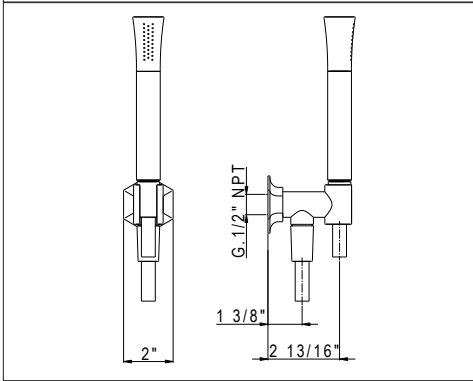

BE303 Handshower Set With Handshower Holder and Single Function Handshower

- Complements Bellia™ collection and other transitional designs
- DS014200 single-function handshower
- 1.8 GPM at 60 PSI (CEC compliant)

ROHL

Suggested Retail Price

	APC	PN	STN
BE303- _ _	457	548	578