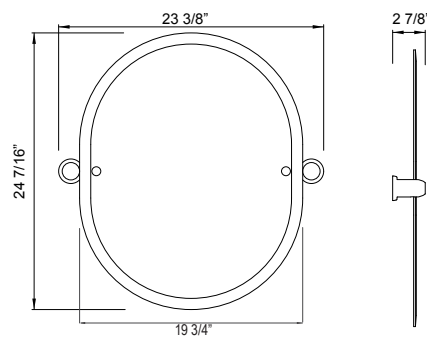

U.6482 Holborn™ 25" Oval Mirror

- Beveled edges for a refined look

Suggested Retail Price				
	APC	PN	STN	EG
U.6482 _ _	1041	1249	1301	1478