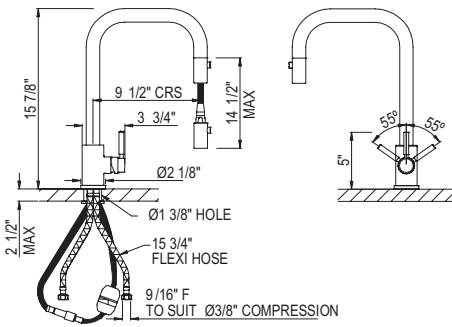

U.4046 Holborn™ Pull-Down Kitchen Faucet with U-Spout

Suggested Retail Price

Handle	APC	PN	STN	EB	EG	SEG	ULB
U.4046L-_-_-2	1152	1382	1440	1637	1637	1728	1637

- Dual-spray functionality with stream and spray settings
- 1.75 GPM at 60 PSI (CEC compliant)