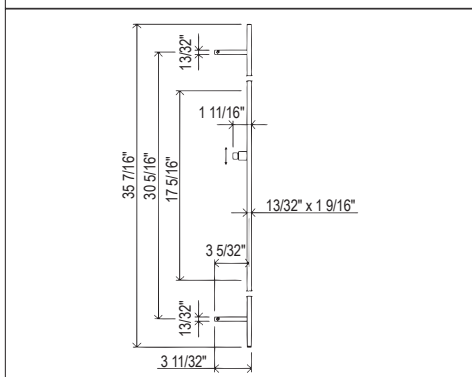

1210 36" Slide Bar

- Length cannot be cut down

ROHL

Suggested Retail Price

	APC	PN	STN
1210	985	1182	1285