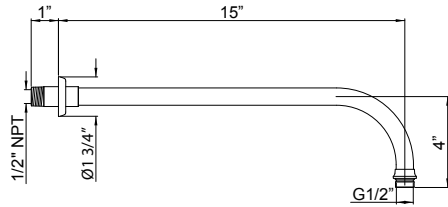

U.5884 15" Reach Wall Mount Shower Arm

Suggested Retail Price

	APC	PN	STN	EG
U.5884 ___	365	438	457	519

- Complements Holborn™ collection and other transitional designs