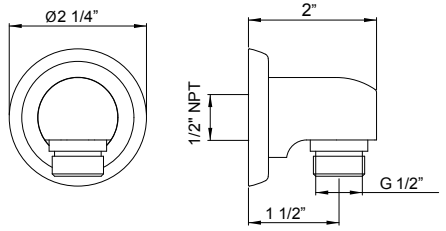

DECO

EDWARDIAN

GEORGIAN ERA

HOLBORN

HOXTON

LAVATORY DRAINS

ROUGH-IN VALVES

BATH FIXTURES

SHOWER

CARE & MAINTENANCE

TERMS

U.5302 Handshower Outlet With Holder

Suggested Retail Price				
	APC	PN	STN	EG
U.5302	371	445	464	527

- Complements Holborn™ collection and other transitional designs

U.5846 Handshower Outlet

Suggested Retail Price				
	APC	PN	STN	EG
U.5846	198	238	248	282

- Complements Holborn™ collection and other transitional designs

U.5300 Wall Mount Handshower Holder

Suggested Retail Price				
	APC	PN	STN	EG
U.5300	273	328	342	388

- Complements Holborn™ collection and other transitional designs

U.6440 Holborn™ 18" Towel Bar

Suggested Retail Price					
	APC	PN	STN	EG	ULB
U.6440	414	496	517	587	587

- Length can be cut down

U.6441 Holborn™ 24" Towel Bar

Suggested Retail Price					
	APC	PN	STN	EG	ULB
U.6441	428	513	535	607	590

- Length can be cut down