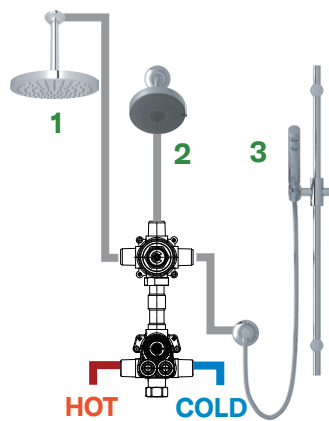

- 6 GPM
- Temperature control with diverter
- Recommended inlet connection: 1/2" NPT
- Extension kit included with valve

3/4" THERMOSTATIC ROUGH VALVE - 3 FUNCTIONS

1005N CAL Green Compliant

- 12 GPM
- Temperature control only
- Recommended inlet connection: 3/4" NPT
- Extension kit included with valve
- Must add volume control R1040R
- Must add diverter R1062BO