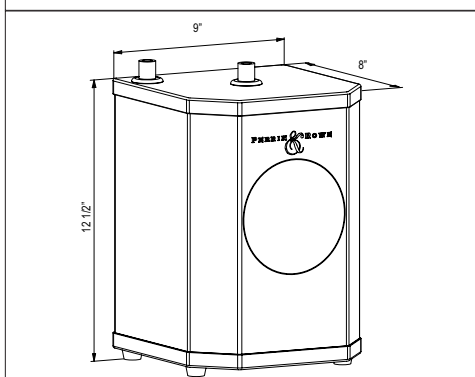

HRF-1000 Arolla™ Replacement Filter Cartridge

Suggested Retail Price

	$
HRF-1000	106

- Replacement cartridge for HRK-2000 filter system
- Recommend changing filter every 6 months or 1,000 gallons

HRK-2000 Arolla™ Filtration System With Cartridge

Suggested Retail Price

	$
HRK-2000	639

- Includes cartridge, housing and connecton hoses
- Filter faucet not included
- Recommend changing filter every 6 months or 1,000 gallons
- For replacement filter cartridge, order HRF-1000: $106
- Recommend changing filter system every 3 years due to constant water pressure on the inlet

U.1347 Holborn™ Hot Water Dispenser

Suggested Retail Price

Handle	APC	PN	STN	EB	EG	SEG
U.1347LS-	-2	711	853	889	1010	1197

- .5 GPM at 45 PSI (CEC compliant)
- For use with U.1998 high performance hot water tank and U.1106 filter

U.KIT1347 Holborn™ Hot Water Dispenser, Tank And Filter Kit

Suggested Retail Price

Handle	APC	PN	STN	EB	EG	SEG
U.KIT1347LS-	-2	1953	2095	2131	2252	2439

- .5 GPM at 45 PSI (CEC compliant)
- Order U.PRF1 for hot water replacement filter cartridge
- Includes U.1998 Hot water tank and U.1106 filter system

U.1998 High Performance Hot Water Tank

Suggested Retail Price

	$
U.1998	887

- 3-Year limited warranty
- Not compatible with ISE type dispensers