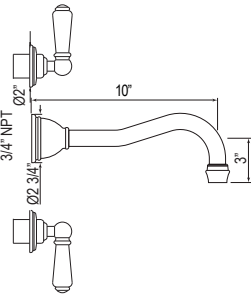

U.3780L OR U.3781X Edwardian™ Wall Mount Tub Filler

Suggested Retail Price

Handle	APC	PN	STN	EB	EG	ULB
U.3780L-_/TO	1155	1386	1459	1641	1641	
U.3781X-_/TO	1155	1386	1459	1640	1640	1640