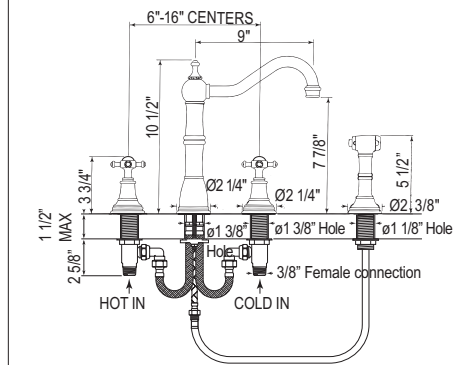

U.4776L OR U.4775X Edwardian™ Two Handle Kitchen Faucet With Side Spray

		Suggested Retail Price							
Handle		APC	PN	STN	EB	EG	SEG	ULB	
U.4775X-	-2	2189	2627	2736	3109	3109	3109	3109	
U.4776L-	-2	2189	2627	2736	3109	3109	3109	3109	

- Single-spray functionality
- 1.8 GPM at 60 PSI (CEC compliant)