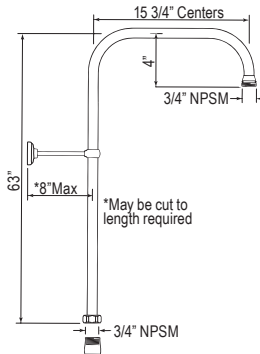

U.5381 63" X 15" Rigid Riser Shower Outlet

Suggested Retail Price

	APC	PN	STN	EB	EG
U.5381	987	1185	1234	1402	1402

- Length can be cut down
- Includes U.5390 connector to top outlet on U.3530L or U.3531X, U.3018LSP and U.3019X exposed tub fillers