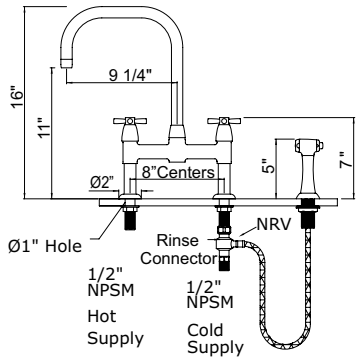

U.4279LS OR U.4278X Holborn™ Bridge Kitchen Faucet with U-Spout and Side Spray

Suggested Retail Price

Handle	APC	PN	STN	EB	EG	ULB
U.4278X-_-_-2	2251	2701	2814	3197	3197	3197
U.4279LS-_-_-2	2251	2701	2814	3197	3197	3197

- Single-spray functionality
- 1.8 GPM at 60 PSI (CEC compliant)