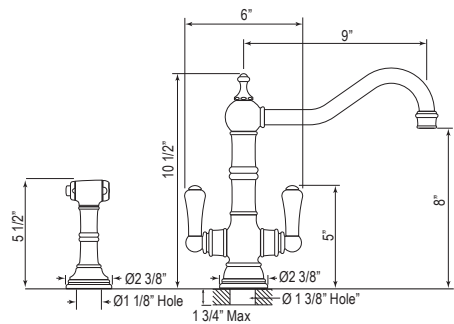

U.4766 Edwardian™ Two Handle Kitchen Faucet With Side Spray

Suggested Retail Price

Handle	APC	PN	STN	EB	EG	SEG	ULB
U.4766 __-2	1814	2177	2268	2576	2576	2576	2576

- Single-spray functionality
- 1.8 GPM at 60 PSI (CEC compliant)