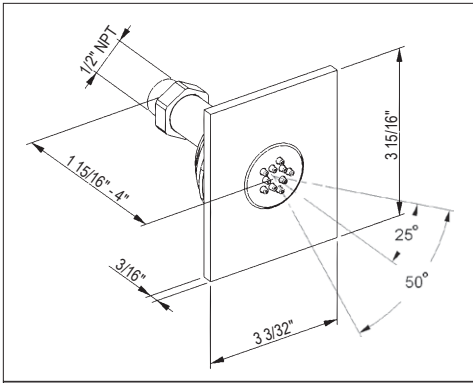

24960 Single Function Body Spray

Suggested Retail Price

	APC	PN	STN
24960	452	542	586

- 1 function
- 1.0 GPM at 45 PSI (CEC compliant)
- Must be installed at framing stage. Do not set finish wall until rough assembly is installed.

ROHL