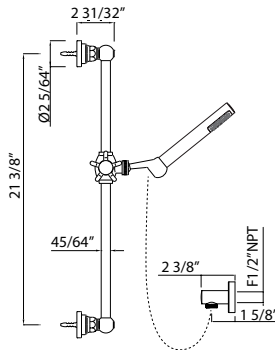

AKIT8073 Handshower Set With 21" Slide Bar and Single Function Handshower

- Complements San Giovanni™ collection and other transitional designs
- C7135 single-function handshower
- 1.8 GPM at 60 PSI (CEC compliant)

Suggested Retail Price

Handle	APC	PN	STN
AKIT8073X	907	1088	1301
AKIT8073XM	985	1182	1404

ROHL