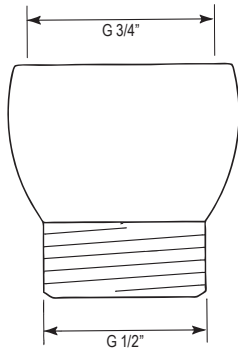

DECO

EDWARDIAN

GEORGIAN ERA

HOLBORN

HOXTON

LAVATORY DRAINS

ROUGH-IN VALVES

BATH FIXTURES

SHOWER

CARE & MAINTENANCE

TERMS

U.5260 8" Rain Showerhead

- 1 function
- 1.8 GPM at 60 PSI (CEC compliant)

Suggested Retail Price				
	APC	PN	STN	EG
U.5260	713	856	891	1013

U.5800 4" 6-Function Showerhead

- 6 functions
- 1.75 GPM at 60 PSI (CEC compliant)

Suggested Retail Price				
	APC	PN	STN	EG
U.5800	475	570	594	675

U.5379 3/4" M X 1/2" F Adaptor

- Allows 3/4" inlet showerheads to be installed on existing 1/2" shower arms

Suggested Retail Price				
	APC	PN	STN	EG
U.5379	42	50	52	59

U.5399 3/4" F X 1/2" M Adaptor

- To connect hose to outlet of exposed tub filler or exposed thermostatic valve
- To reduce 3/4" outlet shower arm to 1/2"

Suggested Retail Price				
	APC	PN	STN	EG
U.5399	62	75	78	88

U.5840 26" Slide Bar

- Length can be cut down
- Complements Holborn™ collection and other transitional designs

Suggested Retail Price					
	APC	PN	STN	EG	ULB
U.5840	971	1165	1214	1379	1338