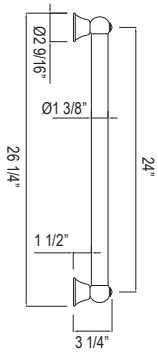

1265 18" Grab Bar

Suggested Retail Price

	APC	PN	STN
1265	576	691	751

- Length cannot be cut down
- Grab Bar compliant with Americans with Disabilities Act of 1990 (ADA)

ROHL

1277 18" Grab Bar

Suggested Retail Price

	APC	PN	STN
1277	961	1154	1254

- Length cannot be cut down
- Grab Bar compliant with Americans with Disabilities Act of 1990 (ADA)
- Complements Palladian® collection and other transitional designs

ROHL

U.6907 22" Grab Bar

Suggested Retail Price

	APC	PN	STN	EB	EG	ULB
U.6907	551	661	689	782	782	782

- Length cannot be cut down
- Grab Bar compliant with Americans with Disabilities Act of 1990 (ADA)

1251 24" Grab Bar

Suggested Retail Price

	APC	PN	STN
1251	572	686	744

- Length cannot be cut down
- Grab Bar compliant with Americans with Disabilities Act of 1990 (ADA)

ROHL

1261 24" Grab Bar

Suggested Retail Price

	APC	PN	STN
1261	615	738	804

- Length cannot be cut down
- Grab Bar compliant with Americans with Disabilities Act of 1990 (ADA)

ROHL