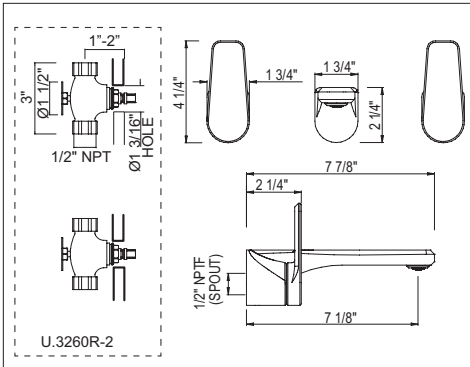

U.3478 Hoxton™ Wall Mount Lavatory Faucet

Suggested Retail Price

Handle	APC	PN	STN	EG
U.3478LS-___/TO-2	1444	1732	1804	2166

- Matching Tub Filler U.3495
- 1.2 GPM at 60 PSI (CEC compliant)
- Rough valve sold separately
  — Order U.3260R-2 wall rough valve for lever handles: $362
- Drain sold separately. See drain options below and Lavatory Drain tab for pricing

See Lavatory Drains tab for pricing.