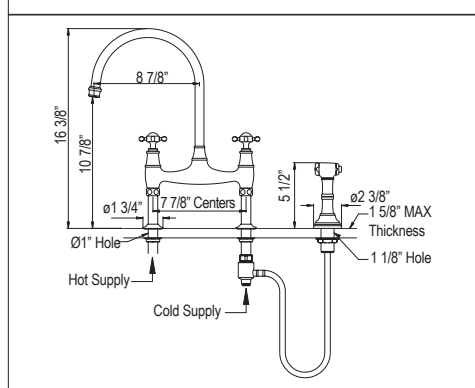

U.4719L OR U.4718X Georgian Era™ Bridge Kitchen Faucet With Side Spray

Handle	Suggested Retail Price							
	APC	PN	STN	EB	EG	SEG	ULB	
U.4718X-__-2	1912	2295	2390	2715	2715	2715	2715	
U.4719L-__-2	1912	2295	2390	2715	2715	2732	2715	

- Single-spray functionality
- 1.8 GPM at 60 PSI (CEC compliant)
- Unions included

INDEX

2021 UPDATES

ARMSTRONG

EDWARDIAN

GEORGIAN ERA

HOLBORN