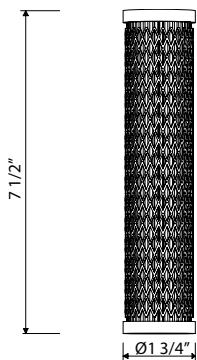

U.PRF1 Hot Water Replacement Filter Cartridge

Suggested Retail Price

Handle	Suggested Retail Price
U.PRF1	$ 123

- Designed for use with U.1106 and U.1408 hot water filtration systems
- Recommend changing filter every 6 months or 1,000 gallons