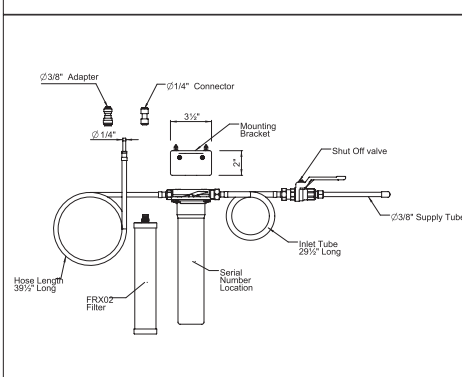

U.KIT1220 Georgian Era™ Three Handle Bar/Food Prep Filter Kitchen Faucet Kit

Handle	Suggested Retail Price							
	APC	PN	STN	EB	EG	SEG	ULB	
U.KIT1220LS-_-_-2	1866	2112	2173	2381	2381	2381	2381	

- Center handle activates filtered water through dedicated waterway
- 1.5 GPM at 45 PSI, .5 GPM filtered water (CEC compliant)
- Includes HRK-2000 filtration system

U.1625 Georgian Era™ Filter Kitchen Faucet

Handle	Suggested Retail Price							
	APC	PN	STN	EB	EG	SEG	ULB	
U.1625L-_-_-2	817	981	1021	1160	1160	1160	1160	

- May be used with HRK-2000 inline filter system
- Not suitable for reverse osmosis systems or instant hot systems
- .5 GPM at 45 PSI (CEC compliant)

U.KIT1625 Georgian Era™ Filter Kitchen Faucet Kit

Handle	Suggested Retail Price							
	APC	PN	STN	EB	EG	SEG	ULB	
U.KIT1625L-_-_-2	1456	1620	1660	1799	1799	1799	1799	

- .5 GPM at 45 PSI (CEC compliant)
- Includes HRK-2000 filtration system

HRF-1000 Arolla™ Replacement Filter Cartridge

Suggested Retail Price		
	$	
HRF-1000	106	

- Replacement cartridge for HRK-2000 filter system
- Recommend changing filter every 6 months or 1,000 gallons

HRK-2000 Arolla™ Filtration System With Cartridge

Suggested Retail Price		
	$	
HRK-2000	639	

- Includes cartridge, housing and connection hoses
- Filter faucet not included
- Recommend changing filter every 6 months or 1,000 gallons
- For replacement filter cartridge, order HRF-1000: $106
- Recommend changing filter system every 3 years due to constant water pressure on the inlet