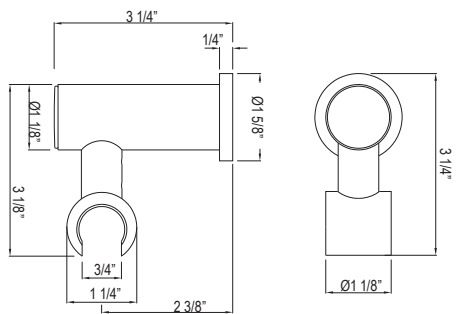

1660 Wall Mount Handshower Holder

Suggested Retail Price				
	APC	PN	STN	ULB
1660	130	156	169	185

- Adjustable

ROHL