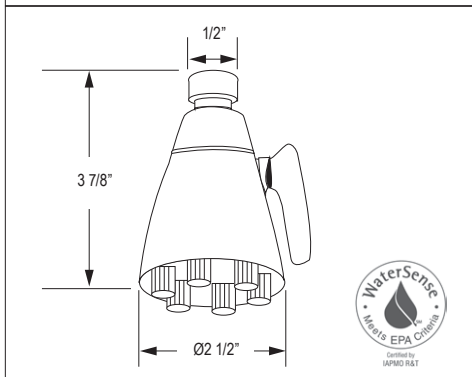

BI00042 3" Multi-Function Showerhead

Suggested Retail Price

	APC	PN	STN	ULB
BI00042	186	245	341	341