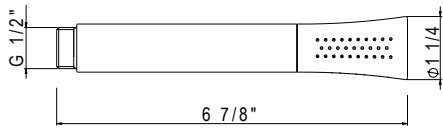

DS014200 1" Single Function Handshower

Suggested Retail Price			
APC	PN	STN	
DS014200-	155	186	212

- Complements Bellia™ collection and other transitional designs
- 1 function
- 1.8 GPM at 60 PSI (CEC compliant)