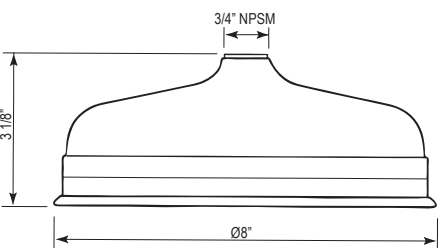

U.5205 8" Rain Showerhead

- 1 function
- 1.8 GPM at 60 PSI (CEC compliant)
- 3/4" NPSM connection
- To install on 1/2" outlet shower arms, use adaptor U.5379

Suggested Retail Price

	APC	PN	STN	EB	EG	ULB
U.5205	544	653	680	773	773	773