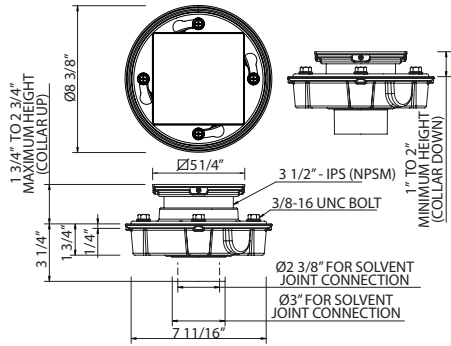

SDABS2/3 ABS 2" X 3" Drain Body Kit

- Accommodates 41 GPM flow rate
- ROHL Decorative Drain Cover required to complete set: DC3142, DC3143, DC3144, DC3146

ROHL

Suggested Retail Price

	$
SDABS2/3	160