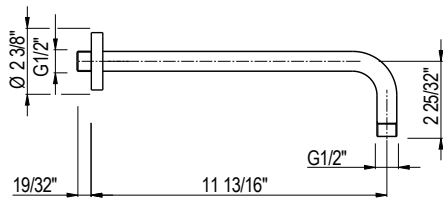

DSA13750 12" Reach Wall Mount Shower Arm

- Complements Bellia™ collection and other transitional designs

ROHL

Suggested Retail Price

	APC	PN	STN
DSA13750- _ _ _	115	139	159