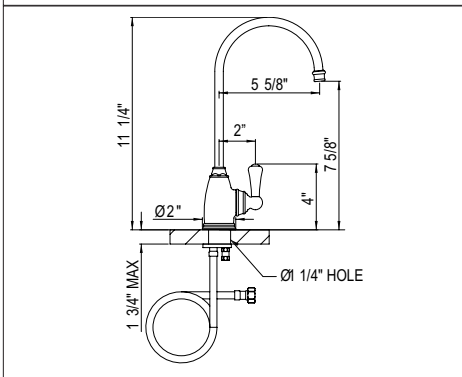

U.1625 Georgian Era™ Filter Kitchen Faucet

Handle	Suggested Retail Price							
	APC	PN	STN	EB	EG	SEG	ULB	
U.1625L-_-_-2	817	981	1021	1160	1160	1160	1160	

- May be used with HRK-2000 inline filter system
- Not suitable for reverse osmosis systems or instant hot systems
- .5 GPM at 45 PSI (CEC compliant)