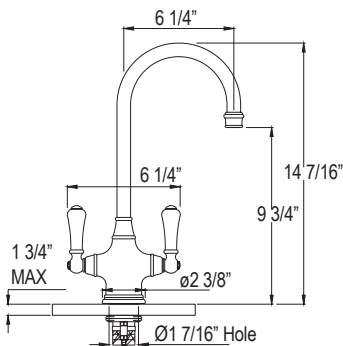

U.4711 Georgian Era™ Two Handle Bar/Food Prep Kitchen Faucet

Suggested Retail Price

Handle	APC	PN	STN	EB	EG	SEG	ULB
U.4711 __ -2	1241	1489	1551	1761	1761	1761	1761

- Single-spray functionality
- 1.8 GPM at 60 PSI (CEC compliant)
- Matching bar/food prep faucet for U.4710