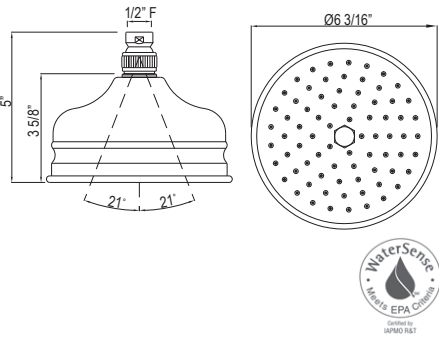

1027/8 6" Rain Showerhead