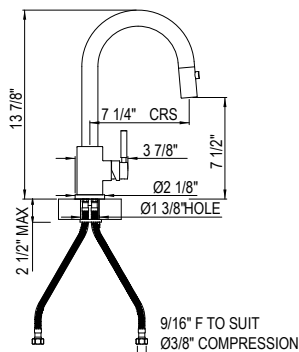

U.4043 Holborn™ Pull-Down Bar/Food Prep Kitchen Faucet

Suggested Retail Price

Handle	APC	PN	STN	EB	EG	SEG	ULB
U.4043-_-_-2	1152	1382	1440	1637	1636	1728	1636

- Dual-spray functionality with stream and spray settings
- 1.8 GPM at 60 PSI (CEC compliant)
- Matching bar/prep faucet for U.4044