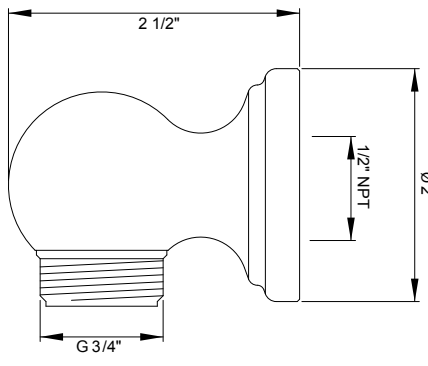

U.5395 31" Thermostatic Outlet Connector

Suggested Retail Price						
	APC	PN	STN	EB	EG	ULB
U.5395	225	270	282	320	320	319

- Length can be cut down
- For use with U.5783N riser diverter and U.5393 riser

U.5591 Wall Outlet For Riser

Suggested Retail Price						
	APC	PN	STN	EB	EG	ULB
U.5591	262	314	329	372	372	361

- Use U.5394 or U.5395 3/4" rigid riser assemblies only. Other systems may not adapt