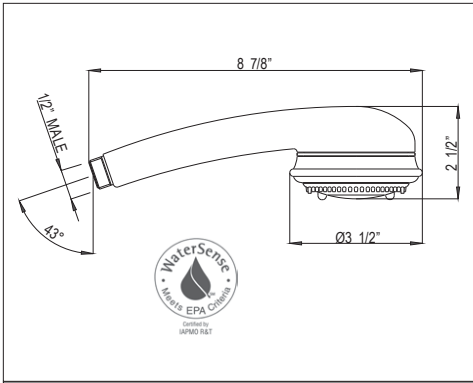

B240NHSO 4" 3-Function Handshower

Suggested Retail Price			
	APC	PN	STN
B240NHSO	184	237	328

- 3 functions
- 1.8 GPM at 60 PSI (CEC compliant)

ROHL