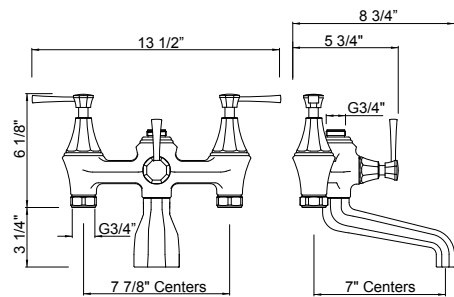

U.3132LS OR U.3133X Deco™ Exposed Tub/Shower Mixer Valve