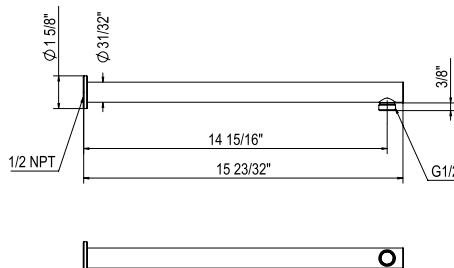

150127SA 15" Reach Wall Mount Shower Arm

- Escutcheon included
- Complements Tenerife™ collection and other transitional designs

ROHL **NEW**

Suggested Retail Price

	APC	PN	STN
150127SA _ _ _	248	298	310