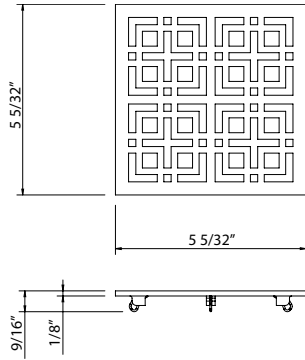

SDCI2-3146 Cast Iron 2" No Hub Drain Kit With 3146 Petal Decorative Cover

- Accommodates 41 GPM flow rate

Suggested Retail Price

	APC	PN	STN
SDCI2-3146	525	630	656

ROHL

DC3142 Weave Decorative Drain Cover

- To complete set, select from one of the below:
  - ROHL Drain Body Kits, including throat assembly: SDCI2, SDABS2/3, SDPVC2/3
  - Customer supplied drain body* and ROHL Drain Throat Assembly: DT105CI3, DT123ABS3, DT122ABS2
- * Refer to third party drain body specification sheet for appropriate size

Suggested Retail Price

	APC	PN	STN	EB
DC3142	236	284	296	390

ROHL

DC3143 Matrix Decorative Drain Cover

- To complete set, select from one of the below:
  - ROHL Drain Body Kits, including throat assembly: SDCI2, SDABS2/3, SDPVC2/3
  - Customer supplied drain body* and ROHL Drain Throat Assembly: DT105CI3, DT123ABS3, DT122ABS2
- * Refer to third party drain body specification sheet for appropriate size

Suggested Retail Price

	APC	PN	STN	EB	ULB
DC3143	203	247	276	352	426

ROHL

DC3144 Mosaic Decorative Drain Cover

- To complete set, select from one of the below:
  - ROHL Drain Body Kits, including throat assembly: SDCI2, SDABS2/3, SDPVC2/3
  - Customer supplied drain body* and ROHL Drain Throat Assembly: DT105CI3, DT123ABS3, DT122ABS2
- * Refer to third party drain body specification sheet for appropriate size

Suggested Retail Price

	APC	PN	STN	EB	ULB
DC3144	236	313	368	549	614

ROHL

DC3146 Petal Decorative Drain Cover

- To complete set, select from one of the below:
  - ROHL Drain Body Kits, including throat assembly: SDCI2, SDABS2/3, SDPVC2/3
  - Customer supplied drain body* and ROHL Drain Throat Assembly: DT105CI3, DT123ABS3, DT122ABS2
- * Refer to third party drain body specification sheet for appropriate size

Suggested Retail Price

	APC	PN	STN	EB
DC3146	236	313	368	549

ROHL