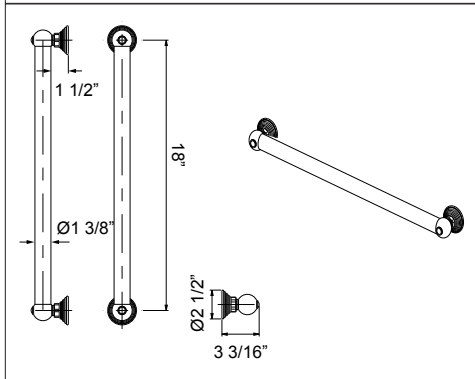

1260 18" Grab Bar

Suggested Retail Price

APC	PN	STN
1260	576	691 751

- Length cannot be cut down
- Grab Bar compliant with Americans with Disabilities Act of 1990 (ADA)

ROHL