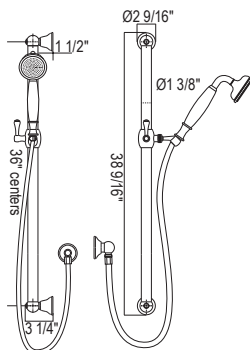

Suggested Retail Price

	APC	PN	STN	STN
1282	1556	1867	2101	

- Grab Bar compliant with Americans with Disabilities Act of 1990 (ADA)
- Complements Palladian® collection and other transitional designs
- 1105/8 single-function handshower
- 1.8 GPM at 60 PSI (CEC compliant)

ROHL

1272E Handshower Set With 39" Grab Bar and Single Function Handshower

Suggested Retail Price

	APC	PN	STN	STN
1272E	1266	1520	1718	

- Grab Bar compliant with Americans with Disabilities Act of 1990 (ADA)
- 1101/8E single-function handshower
- 1.8 GPM at 60 PSI (CEC compliant)

ROHL