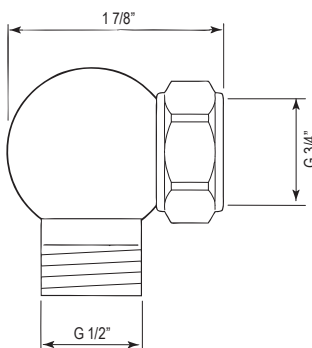

APC

PN

STN

EB

EG

ULB

DECO

EDWARDIAN

GEORGIAN
ERA

HOLBORN

HOXTON

LAVATORY
DRAINS

ROUGH-IN
VALVES

BATH
FIXTURES

SHOWER

CARE &
MAINTENANCE

TERMS

U.5570 Single Function Body Spray

Suggested Retail Price

	APC	PN	STN	EB	EG	ULB
U.5570	329	395	411	467	467	467

- 1 function
- 1.0 GPM at 45 PSI (CEC compliant)

U.5379 3/4" M X 1/2" F Adaptor

Suggested Retail Price

	APC	PN	STN	EB	EG
U.5379	42	50	52	59	59

- Allows 3/4" inlet showerheads to be installed on existing 1/2" shower arms

U.5399 3/4" F X 1/2" M Adaptor

Suggested Retail Price

	APC	PN	STN	EB	EG
U.5399	62	75	78	88	88

- To connect hose to outlet of exposed tub filler or exposed thermostatic valve
- To reduce 3/4" outlet shower arm to 1/2"

U.5387 Handshower And Hose

Suggested Retail Price

Handle	APC	PN	STN	EB	EG	ULB
U.5387	603	724	754	856	856	856
U.5387LS-	603	724	754	856	856	856

- U.5387 comes with a porcelain handle. Order U.5387LS for metal handle, price is the same.
- 1 function
- 1.8 GPM at 60 PSI (CEC compliant)

U.5389 Exposed Shower Valve Outlet And Connector

Suggested Retail Price

	APC	PN	STN	EB	EG	ULB
U.5389	123	148	154	175	175	169

- Use 3/4" x 3/4" adaptor U.5390* on valve outlet for proper installation