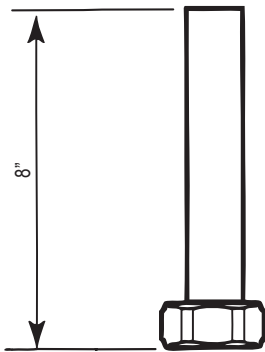

U.5394 8" Thermostatic Outlet Connector

Suggested Retail Price

	APC	PN	STN	EB	EG	ULB
U.5394	103	124	130	148	148	148

- For use with U.5783N riser diverters and U.5393 riser