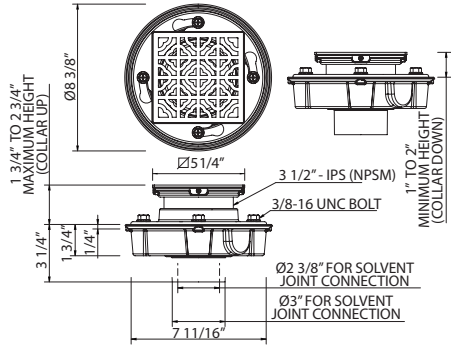

SDPVC2/3-3146 PVC 2" X 3" Drain Kit With 3146 Petal Decorative Cover

- Accommodates 41 GPM flow rate

ROHL

Suggested Retail Price

	APC	PN	STN	EB
SDPVC2/3-3146	381	457	476	540