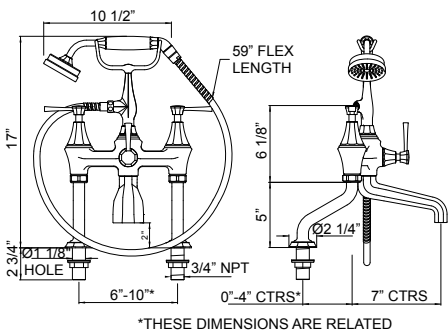

U.3100LS OR U.3101X Deco™ Exposed Deck Mount Tub Filler

Suggested Retail Price

Handle	APC	PN	STN	EG	ULB
U.3100LS/1-	3622	4346	4527	5143	4993
U.3101X/1-	3622	4346	4527	5143	4993

- Single-function anti-calcium handshower at 1.8 GPM at 60 PSI
- 19 GPM at 60 PSI (CEC compliant)
- 3/4" male NPT inlet
- Vacuum breaker not included; order V00275 if required