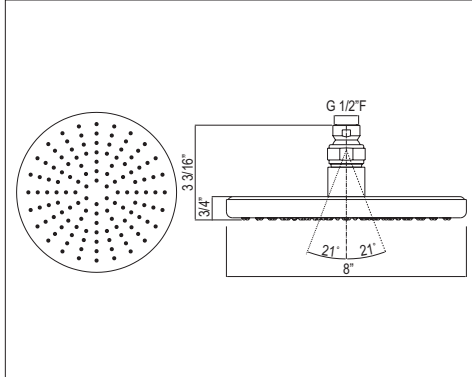

1075/8 8" Rain Showerhead

Suggested Retail Price				
	APC	PN	STN	ULB
1075/8	572	686	745	812

- 1 function
- 1.8 GPM at 60 PSI (CEC compliant)

ROHL