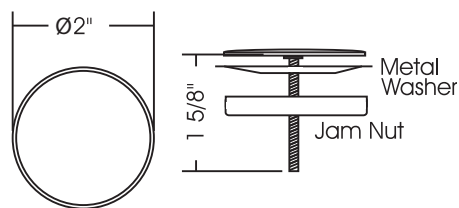

AS450 Waste Disposal Control Box With Air Switch Button

Suggested Retail Price

	APC	PN	STN	EB	EG	SEG	ULB
AS450 __	301	361	376	428	507	428	428

- Remote on/off air switch button for activating garbage disposals
- Solution for island countertops or where an electrical switch is not available
- Control box with mounting hardware included

ROHL

AG600 Air Gap

Suggested Retail Price

	APC	PN	STN	EB	EG	SEG
AG600 __	71	85	88	174	100	117

- Prevents contaminated sink water from entering the dishwasher

ROHL

SHC-1 Sink Hole Cover

Suggested Retail Price

	APC	PN	STN	EB	EG	BK	WH
SHC-1 __	18	42	42	88	98	30	30

- Biscuit coordinates with Shaws Fireclay Parchment sinks

ROHL