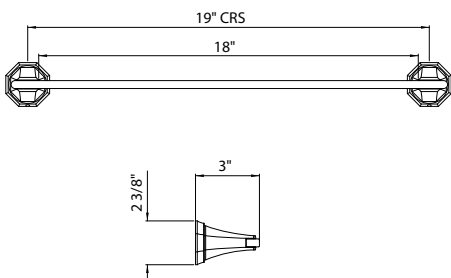

U.5182 7" Reach Wall Mount Shower Arm

Suggested Retail Price

	APC	PN	STN	EG
U.5182	349	418	436	496

- Complements Deco™ collection and other transitional designs

U.6140 Deco™ 18" Towel Bar

Suggested Retail Price