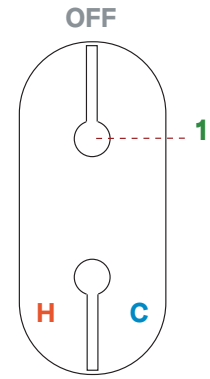

SHOWER ROUGH-IN VALVE GUIDE

1/2" THERMOSTATIC ROUGH VALVE - 1 FUNCTION

R1051BV CAL Green Compliant

- 6 GPM
- Temperature and volume control
- Recommended inlet connection: 1/2" NPT
- Extension kit included with valve