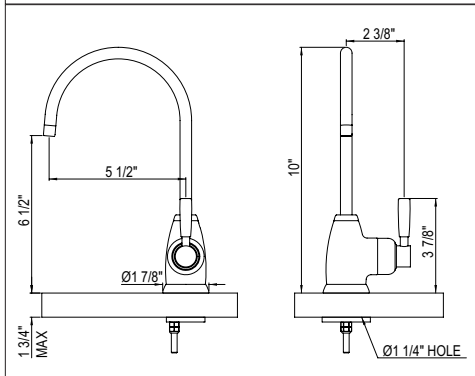

U.1347 Holborn™ Hot Water Dispenser

Suggested Retail Price

Handle	APC	PN	STN	EB	EG	SEG
U.1347LS-	-2	711	853	889	1010	1197

- .5 GPM at 45 PSI (CEC compliant)
- For use with U.1998 high performance hot water tank and U.1106 filter