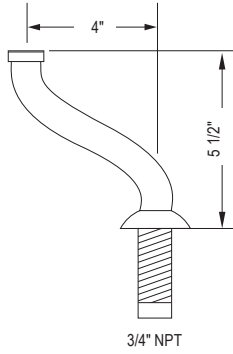

APC

PN

STN

EB

EG

ULB

DECO

EDWARDIAN

GEORGIAN ERA

HOLBORN

HOXTON

LAVATORY DRAINS

ROUGH-IN VALVES

BATH FIXTURES

SHOWER

CARE & MAINTENANCE

TERMS