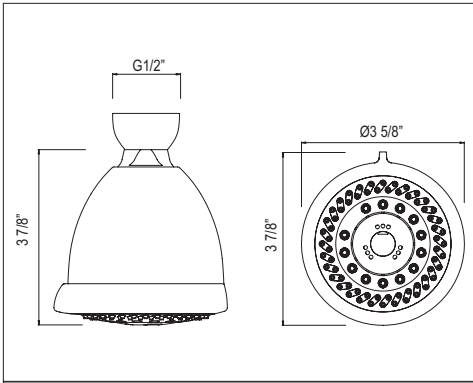

U.5800 4" 6-Function Showerhead

- 6 functions
- 1.75 GPM at 60 PSI (CEC compliant)

Suggested Retail Price					
	APC	PN	STN	EB	EG
U.5800	475	570	594	675	675