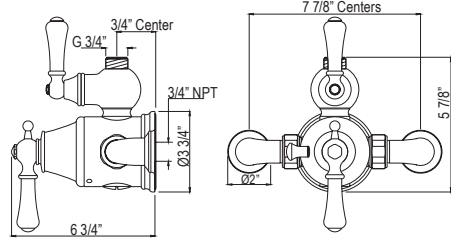

U.5751LS OR U.5752X Georgian Era™ 3/4" Exposed Therm Valve With Volume And Temperature Control

Suggested Retail Price

Handle	APC	PN	STN	EB	EG
U.5751LS-__	3462	4155	4329	4917	4917
U.5752X-__	3462	4155	4329	4917	4917