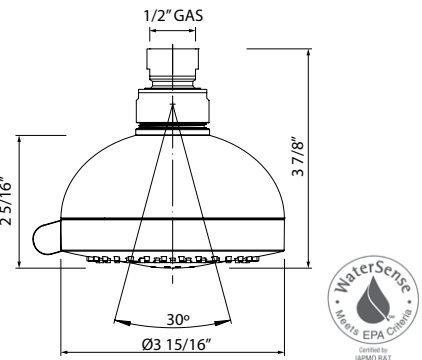

B240NSH 4" 3-Function Showerhead

- 3 functions
- 1.8 GPM at 60 PSI (CEC compliant)

ROHL

Suggested Retail Price

	APC	PN	STN
B240NSH	195	245	272

1085/8 4" 3-Function Showerhead

- 3 functions
- 1.8 GPM at 60 PSI (CEC compliant)

ROHL

Suggested Retail Price

	APC	PN	STN	ULB
1085/8	401	481	517	569

I00218 4" 3-Function Showerhead

- 3 functions
- 1.8 GPM at 60 PSI (CEC compliant)

ROHL

Suggested Retail Price

	APC	PN	STN
I00218	170	220	296

W10197 4" 3-Function Showerhead

- 3 functions
- 1.8 GPM at 60 PSI (CEC compliant)

ROHL

Suggested Retail Price

	APC	PN	STN
W10197	178	231	307

SOF134 4" 5-Function Showerhead

- 5 functions
- 1.75 GPM at 60 PSI (CEC compliant)

ROHL

Suggested Retail Price

	APC	PN	STN
SOF134	101	129	129