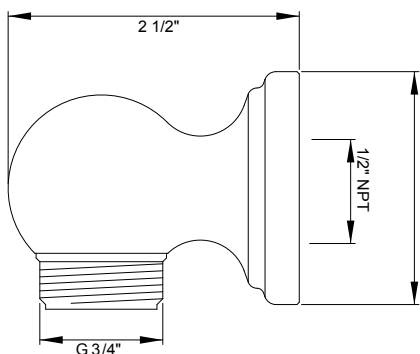

U.5591 Wall Outlet For Riser

Suggested Retail Price

	APC	PN	STN	EB	EG	ULB
U.5591	262	314	329	372	372	361

- Use U.5394 or U.5395 3/4" rigid riser assemblies only. Other systems may not adapt

DECO

EDWARDIAN

GEORGIAN
ERA

HOLBORN

HOXTON

LAVATORY
DRAINS

ROUGH-IN
VALVES

BATH
FIXTURES

SHOWER

CARE &
MAINTENANCE

TERMS