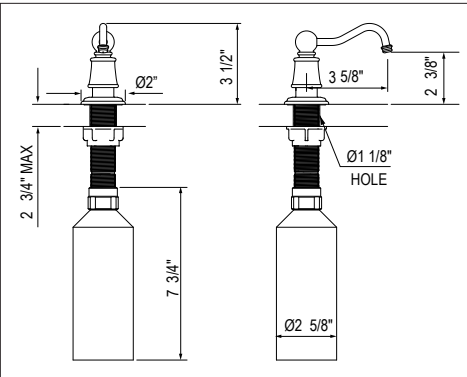

U.6695 Soap Dispenser

Suggested Retail Price							
	APC	PN	STN	EB	EG	SEG	ULB
U.6695	353	423	441	501	501	501	501