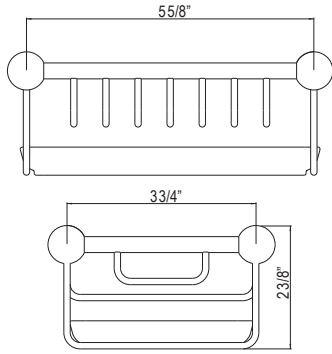

U.6972 Soap Basket

Suggested Retail Price

	APC	PN	STN	EB	EG
U.6972	332	398	514	471	621

- An elegant addition to the countertop space that holds your bar soap
- Wire soap holder with porcelain plate