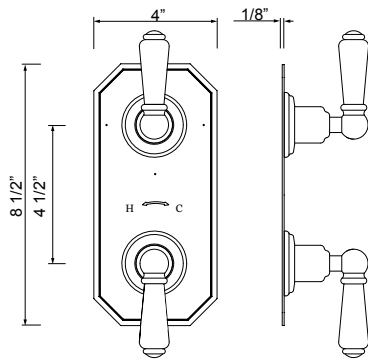

U.8585L OR U.8586X Edwardian™ 1/2" Thermostatic Trim with Diverter

Suggested Retail Price

Handle	APC	PN	STN	EB	EG	ULB
U.8585L-_/TO	625	750	781	887	887	887
U.8586X-_/TO	625	750	781	887	887	887

- Includes both porcelain and metal lever inserts for U.8585L
- Temperature control with diverter
- Up to 5 functions
- Rough valve sold separately. Select one:
  - Order R1051BV 1/2" thermostatic 1 function rough valve: $404
  - Order R1052BD 1/2" thermostatic 2 function rough valve: $405
  - Order R1053BD 1/2" thermostatic 3 function rough valve: $472
  - Order R1055BD 1/2" thermostatic 5 function rough valve: $472