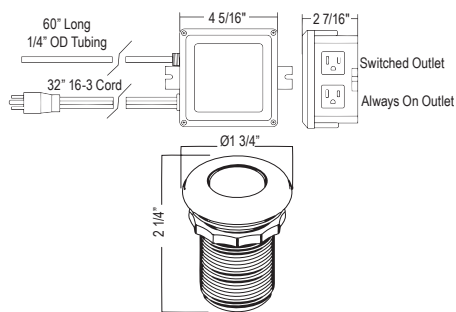

AS450 Waste Disposal Control Box With Air Switch Button

Suggested Retail Price

	APC	PN	STN	EB	EG	SEG	ULB
AS450 __	301	361	376	428	507	428	428

- Remote on/off air switch button for activating garbage disposals
- Solution for island countertops or where an electrical switch is not available
- Control box with mounting hardware included

ROHL