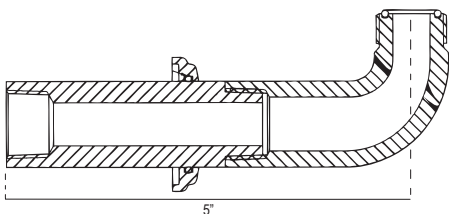

U.6389 Extended Wall Unions

Suggested Retail Price

	APC	PN	STN	EB	EG
U.6389__	861	1033	1076	1222	1222

- 3/4" female NPT inlet
- U.6399 3" extension unions available to lift height of tub filler