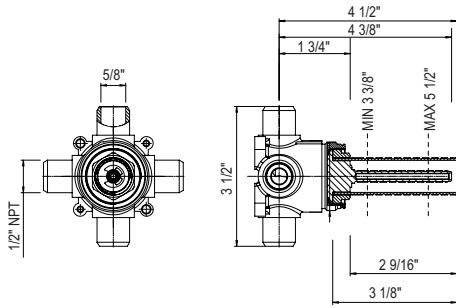

R1062BO 4-Port, 3-Way Dedicated Diverter Rough-In Valve

- Diverter only
- 3 functions
- 5 GPM at 60 PSI (CEC Compliant)
- 1/2" male NPT inlet
- Must order trim to complete
- Shared function diverter cartridge available, order 11417

ROHL

Suggested Retail Price

	Rough
R1062BO	329