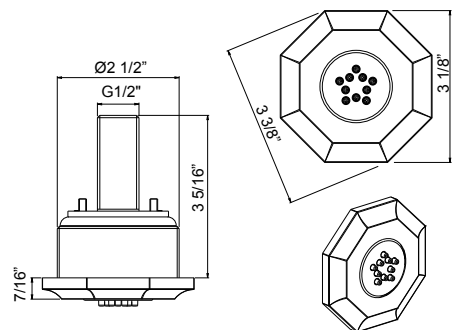

24995 Single Function Body Spray

- 1 function
- 1.0 GPM at 45 PSI (CEC compliant)
- Must be installed at framing stage. Do not set finish wall until rough assembly is installed.

Suggested Retail Price

	APC	PN	STN
24995	381	457	495

ROHL