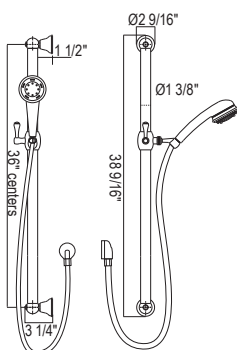

1273N Handshower Set With 39" Grab Bar and 3-Function Handshower

Suggested Retail Price

	APC	PN	STN	STN
1273N	1239	1486	1720	

- Grab Bar compliant with Americans with Disabilities Act of 1990 (ADA)
- B240NHSO 3-function handshower
- 1.8 GPM at 60 PSI (CEC compliant)

ROHL