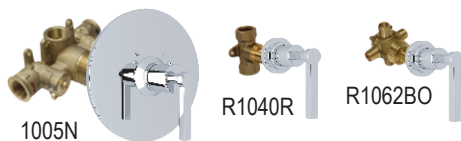

3/4" THERMOSTATIC ROUGH VALVE - 3 FUNCTIONS

1005N CAL Green Compliant

- 12 GPM
- Temperature control only
- Recommended inlet connection: 3/4" NPT
- Extension kit included with valve
- Must add volume control R1040R
- Must add diverter R1062BO