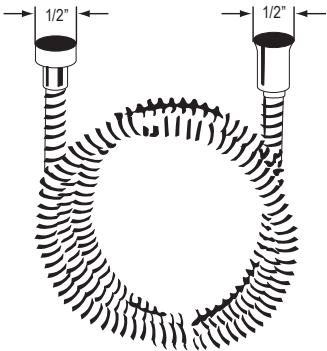

16295/79 79" Metal Shower Hose

Suggested Retail Price			
	APC	PN	STN
16295/79	81	97	259

- For use with handshower (sold separately)

ROHL