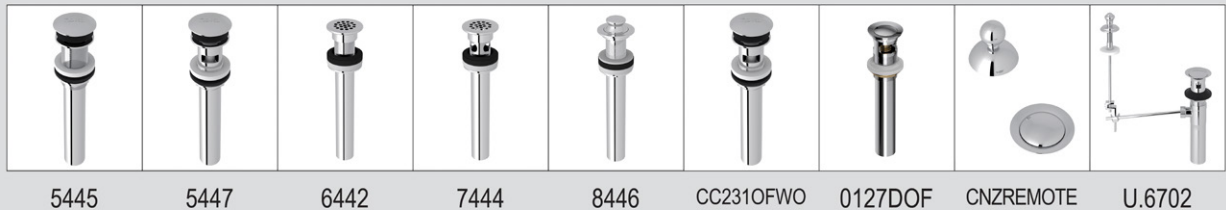

Suggested Retail Price

Handle	APC	PN	STN	EG	ULB
U.3321LS-_-_/TO-2	731	877	913	1037	1038
U.3322X-_-_/TO-2	731	877	913	1037	1037

See Lavatory Drains tab for pricing.