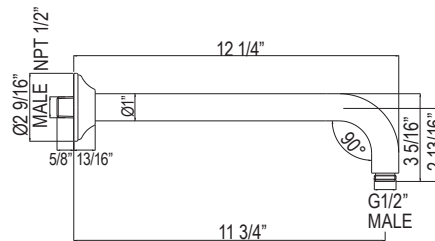

- Escutcheon included
- Modern style round escutcheon available, order ROS0006

ROHL

1455/12 12" Reach Wall Mount Shower Arm

Suggested Retail Price

	APC	PN	STN	ULB
1455/12	165	198	220	235

- Escutcheon included
- Modern style round escutcheon available, order ROGSCO14