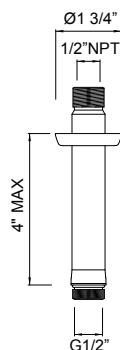

APC

PN

STN

EG

ULB

U.8885LS OR U.8886X Holborn™ 1/2" Thermostatic Trim with Diverter

Suggested Retail Price

Handle	APC	PN	STN	EG	ULB
U.8885LS-___/TO	658	789	822	934	936
U.8886X-___/TO	658	789	822	934	936

- Temperature control with diverter
- Up to 5 functions
- Rough valve sold separately. Select one:
  - Order R1051BV 1/2" thermostatic 1 function rough valve: $404
  - Order R1052BD 1/2" thermostatic 2 function rough valve: $405
  - Order R1053BD 1/2" thermostatic 3 function rough valve: $472
  - Order R1055BD 1/2" thermostatic 5 function rough valve: $472

U.3064LS OR U.3065X Holborn™ Trim For Volume Control And Diverter

Suggested Retail Price

Handle	APC	PN	STN	EG	ULB
U.3064LS-___/TO	242	290	302	343	333
U.3065X-___/TO	242	290	302	343	333

- Volume control or diverter only
- Rough valve sold separately. Select one:
  - Order R1040R 3/4" volume control rough valve: $144
  - Order R1062BO 4-port, 3-way dedicated diverter rough valve: $329

U.5884 15" Reach Wall Mount Shower Arm

Suggested Retail Price

	APC	PN	STN	EG
U.5884 ___	365	438	457	519

- Complements Holborn™ collection and other transitional designs

U.5882 7" Reach Wall Mount Shower Arm

Suggested Retail Price

	APC	PN	STN	EG
U.5882 ___	365	438	457	519

- Complements Holborn™ collection and other transitional designs

U.5888 4" Ceiling Mount Shower Arm

Suggested Retail Price

	APC	PN	STN	EG
U.5888 ___	166	199	208	236

- Use U.5379 3/4" M x 1/2" F adaptor to use 3/4" showerhead assembly
- Complements Holborn™ collection and other transitional designs