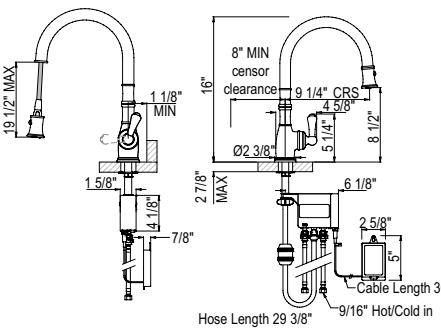

U.4736L OR U.4735X Georgian Era™ Two Handle Kitchen Faucet With Side Spray

Suggested Retail Price

Handle	APC	PN	STN	EB	EG	SEG	ULB
U.4735X-__-2	2033	2439	2541	2886	2886	2886	2886
U.4736L-__-2	2033	2439	2541	2886	2886	2886	2886

- Single-spray functionality
- 1.8 GPM at 60 PSI (CEC compliant)

U.4743 Georgian Era™ Pull-Down Bar/Food Prep Kitchen Faucet

Suggested Retail Price

Handle	APC	PN	STN	EB	EG	SEG	ULB
U.4743 __-2	1193	1432	1491	1694	1694	1696	1694

- Water activates by pushing handle inwards toward spout
- Dual-spray functionality with stream and spray settings
- 1.75 GPM at 60 PSI (CEC compliant)
- Requires 2 1/2" clearance from backsplash to center of faucet hole
- Matching bar/food prep faucet for U.4744

U.4744 Georgian Era™ Pull-Down Kitchen Faucet

Suggested Retail Price

Handle	APC	PN	STN	EB	EG	SEG	ULB
U.4744 __-2	1193	1432	1491	1694	1694	1696	1694

- Requires 2 1/2" clearance from backsplash to center of faucet hole
- Water activates by pushing handle inwards toward spout
- Dual-spray functionality with stream and spray settings
- 1.8 GPM at 60 PSI (CEC compliant)
- Matching prep faucet U.4743

U.4734 Georgian Era™ Pull-Down Touchless Kitchen Faucet

Suggested Retail Price

	APC	PN	STN	EB	SEG	ULB
U.4734 __-2	1399	1679	1749	1987	1987	1929

- 3" activation range and 2 minute auto shut-off
- Requires 2 1/2" clearance from backsplash to center of faucet hole
- Dual-spray functionality with stream and spray settings
- 1.8 GPM at 60 PSI (CEC compliant)
- For AC Plug-in Adaptor Kit order U.CC80AC: $133
- Matching prep faucet U.4743

U.1220 Georgian Era™ Three Handle Bar/Food Prep Filter Kitchen Faucet

Suggested Retail Price

Handle	APC	PN	STN	EB	EG	SEG	ULB
U.1220LS-__-2	1227	1473	1534	1742	1742	1742	1742