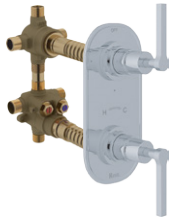

RDD-2

- 5 GPM
- Temperature control with diverter
- Recommended inlet connection: 1/2" NPT
- Extension kit included with valve

1/2" THERMOSTATIC ROUGH VALVE - 5 FUNCTIONS

R1055BD

- 5 GPM
- Temperature control with diverter
- Recommended inlet connection: 1/2" NPT
- Extension kit included with valve