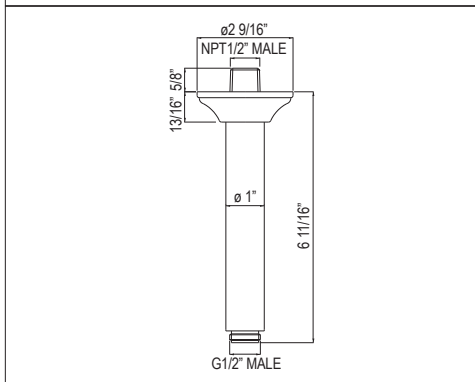

1505/6 7" Ceiling Mount Shower Arm

Suggested Retail Price

	APC	PN	STN	ULB
1505/6	131	157	182	186

- Escutcheon included
- Modern style round escutcheon available, order ROGSCO14

ROHL