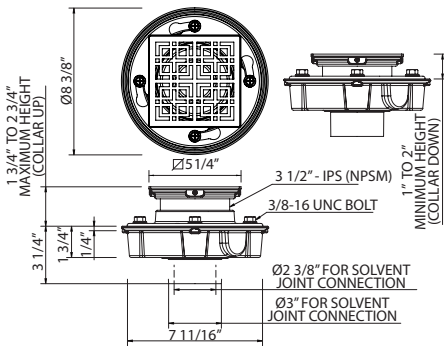

SDPVC2/3-3142 PVC 2" X 3" Drain Kit With 3142 Weave Decorative Cover

Suggested Retail Price				
	APC	PN	STN	EB
SDPVC2/3-3142	381	457	476	540

- Accommodates 41 GPM flow rate

ROHL