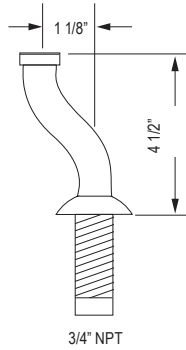

APC

PN

STN

EB

EG

ULB

Home

Index

DECO

EDWARDIAN

GEORGIAN
ERA

HOLBORN

HOXTON

LAVATORY
DRAINS

ROUGH-IN
VALVES

BATH
FIXTURES

SHOWER

CARE &
MAINTENANCE

TERMS

U.6386 Extended Deck Pillar Unions

Suggested Retail Price

	APC	PN	STN	EB	EG	ULB
U.6386	463	555	579	657	657	657

- 3/4" male NPT inlet
- U.6399 3" extension unions available to lift height of tub filler
- 9.039297 NPSM to NPT adaptor available: $53

U.6387 Deck Pillar Unions

Suggested Retail Price

	APC	PN	STN	EB	EG	ULB
U.6387	454	544	567	644	644	644

- 3/4" male NPT inlet
- U.6399 3" extension unions available to lift height of tub filler
- 9.039297 NPSM to NPT adaptor available: $53

U.6388 Floor Pillar Legs

Suggested Retail Price

	APC	PN	STN	EB	EG	ULB
U.6388	2558	3069	3198	3633	3632	3633

- 1/2" female NPT inlet
- U.6399 3" extension unions available to lift height of tub filler

U.5550L OR U.5552X Edwardian™ 3/4" Exposed Therm Valve With Volume And Temperature Control

Suggested Retail Price

Handle	APC	PN	STN	EB	EG
U.5550L-	3296	3956	4122	4682	4682
U.5552X-	3296	3956	4122	4682	4682

- Includes both porcelain and metal lever inserts for U.5550L
- Temperature and volume control
- 14 GPM at 60 PSI
- Use return elbow U.5397 to add concealed shower functions or U.5398 to add tub spout
- For additional top outlet functionality, choose from the various outlet options in this chapter

U.5398 Exposed Thermostatic Valve Bottom Return Elbow

Suggested Retail Price

	APC	PN	STN	EB	EG	ULB
U.5398	454	544	567	645	645	625

- To return valve into wall from bottom outlet on U.5550L, U.5552X, U.5751LS, and U.5752X exposed therm valves
- Must feed to volume control U.3240L, U.3241X, U.3744LSP or U.3755X