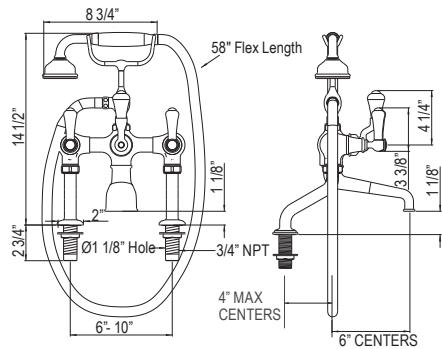

U.3000LS/LSP OR U.3001X Georgian Era™ Exposed Deck Mount Tub Filler

Suggested Retail Price

Handle	APC	PN	STN	EB	EG	ULB
U.3000LS/1-__	3288	3946	4111	4669	4669	4669
U.3000LSP/1-__	3288	3946	4111	4669	4669	4533
U.3001X/1-__	3288	3946	4111	4669	4669	4669

- Single-function anti-calcium handshower at 1.8 GPM at 60 PSI
- 19 GPM at 60 PSI (CEC compliant)
- 3/4" male NPT inlet
- Vacuum breaker not included; order V00275 if required