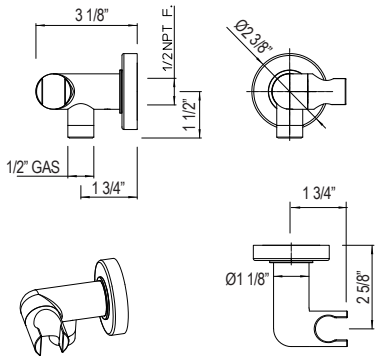

CD8000 Handshower Outlet With Holder

Suggested Retail Price			
	APC	PN	STN
CD8000	154	195	257

- Adjustable

ROHL