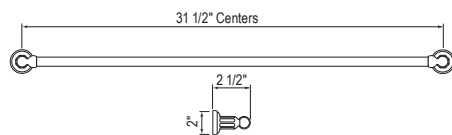

U.6942 Edwardian™ 32" Towel Bar

- Length can be cut down

Suggested Retail Price						
	APC	PN	STN	EB	EG	ULB
U.6942 __	325	390	408	461	461	461