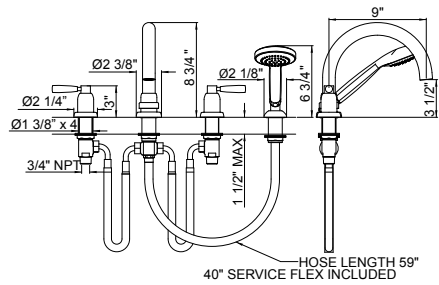

DECO

EDWARDIAN

GEORGIAN ERA

HOLBORN

HOXTON

LAVATORY DRAINS

ROUGH-IN VALVES

BATH FIXTURES

SHOWER

CARE & MAINTENANCE

TERMS

U.3975LS OR U.3976X Holborn™ 4-Hole Deck Mount Tub Filler with C-Spout

Handle	Suggested Retail Price				
	APC	PN	STN	EG	ULB
U.3975LS-__	2856	3427	3569	4056	3937
U.3976X-__	2856	3427	3569	4056	3937

- Single-function anti-calcium handshower at 1.8 GPM at 60 PSI
- 20 GPM at 60 PSI (CEC compliant)
- 3/4" male NPT inlet