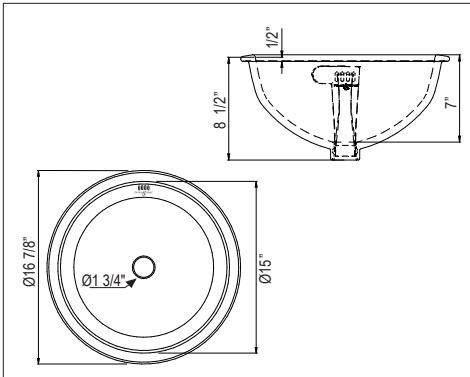

U.2515 Round Undermount Lavatory Sink

- 16 7/8" round
- Dimensions listed are +/- 1/4"

Suggested Retail Price

	WH
U.2515	847