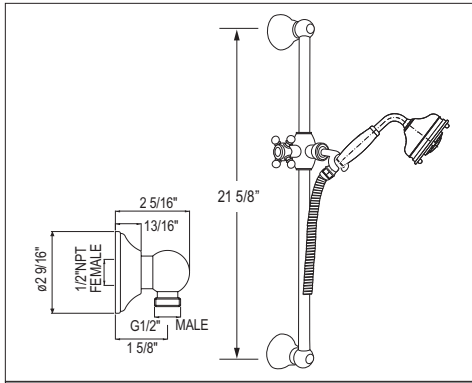

1310 Handshower Set With 22" Slide Bar and 3-Function Handshower

Suggested Retail Price

	APC	PN	STN
1310	929	1114	1297

- 1150/8 3-function handshower
- 1.8 GPM at 60 PSI (CEC compliant)

ROHL