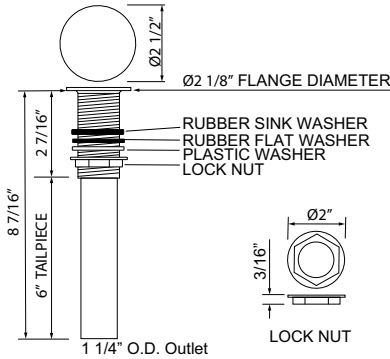

5445 Push Drain Without Overflow

- 6" tail piece

Suggested Retail Price						
	APC	PN	STN	EB	EG	ULB
5445 _ _	294	351	366	414	414	414