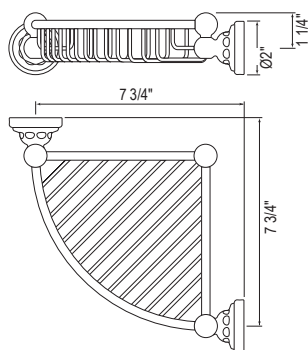

U.6916 Edwardian™ Wall Mount Corner Basket

Suggested Retail Price						
	APC	PN	STN	EB	EG	
U.6916 __	383	459	478	543	543	

- An elegant addition to the shower space that provides a dedicated holder for your bar soap
- 7 3/4" projection