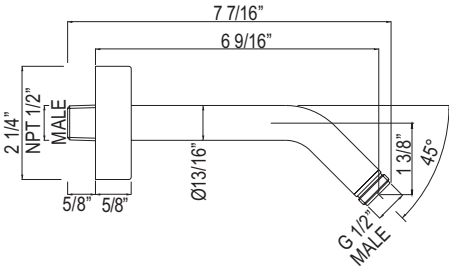

1442/6 7" Reach Wall Mount Shower Arm

Suggested Retail Price

	APC	PN	STN
1442/6	80	96	154

- Escutcheon included

ROHL