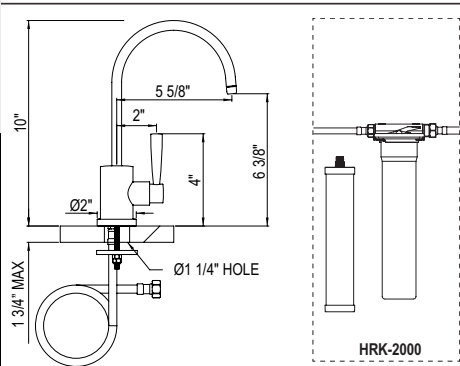

U.4034 Holborn™ Pull-Down Touchless Kitchen Faucet

Suggested Retail Price

Handle	APC	PN	STN	SEG	ULB
U.4034LS-_-_-2	1358	1630	1697	1934	1872

- 3" activation range and 2 minute auto shut-off
- Requires 2 1/2" clearance from backsplash to center of faucet hole
- Dual-spray functionality with stream and spray settings
- 1.8 GPM at 60 PSI (CEC compliant)
- For AC Plug-in Adaptor Kit order U.CC80AC: $133
- Matching prep faucet U.4043

U.12931 Holborn™ Two Handle Filter Kitchen Faucet with Side Spray

Suggested Retail Price

Handle	APC	PN	STN	EB
U.12931LS-_-_-2	1781	2138	2227	2530

- Left handle activates filtered water through dedicated waterway
- Not suitable for reverse osmosis systems or instant hot systems
- Single spray functionality
- 1.5 GPM at 45 PSI, .5 GPM filtered water (CEC compliant)
- May be used with HRK-2000 inline filter system

U.KIT12931 Holborn™ Two Handle Filter Kitchen Faucet Kit With Side Spray

Suggested Retail Price

Handle	APC	PN	STN	EB
U.KIT12931LS-_-_-2	2420	2777	2866	3169

- Left handle activates filtered water through dedicated waterway
- Single spray functionality
- 1.5 GPM at 45 PSI, .5 GPM filtered water (CEC compliant)
- Includes HRK-2000 filtration system

U.1601 Holborn™ Filter Kitchen Faucet

Suggested Retail Price

Handle	APC	PN	STN	EB	EG	SEG	ULB
U.1601L-_-_-2	729	874	936	1035	1035	1046	1035

- May be used with HRK-2000 inline filter system
- Not suitable for reverse osmosis systems or instant hot systems
- .5 GPM at 45 PSI (CEC compliant)

U.KIT1601 Holborn™ Filter Kitchen Faucet Kit

Suggested Retail Price

Handle	APC	PN	STN	EB	SEG	ULB
U.KIT1601L-_-_-2	1368	1513	1575	1674	1685	1674

- .5 GPM at 45 PSI (CEC compliant)
- Includes HRK-2000 filtration system