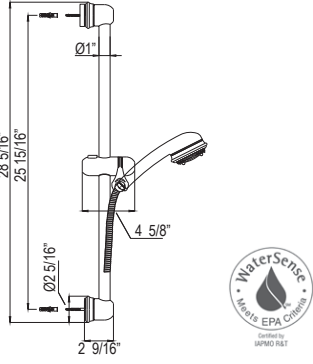

D800/1N Handshower Set With 28" Slide Bar and 3-Function Handshower

Suggested Retail Price

	APC	PN	STN
D800/1N	682	829	1254

- B240NHSO 3-function handshower
- 1.8 GPM at 60 PSI (CEC compliant)

ROHL