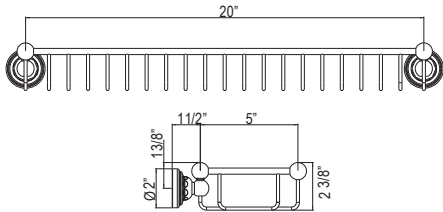

U.6955 Edwardian™ Wall Mount Sponge Basket

Suggested Retail Price

	APC	PN	STN	EB	EG
U.6955	603	724	754	856	856

- An elegant addition to the shower space that provides a dedicated holder for your bar soap and sponge
- 5" projection