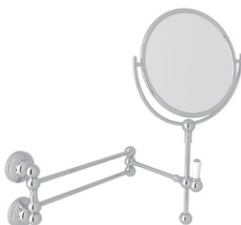

Suggested Retail Price						
	APC	PN	STN	EB	EG	
U.6918 __	890	1068	1113	1264	1264	

- 3x magnification on magnified side of mirror