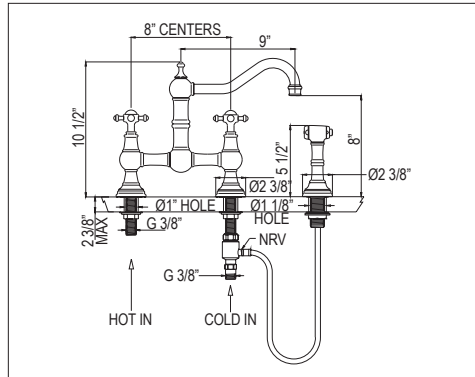

U.4756L OR U.4755X Edwardian™ Bridge Kitchen Faucet With Side Spray

		Suggested Retail Price							
Handle		APC	PN	STN	EB	EG	SEG	ULB	
U.4755X-	-2	2477	2972	3096	3517	3517	3517	3517	
U.4756L-	-2	2477	2972	3096	3517	3517	3517	3517	

- Single-spray functionality
- 1.8 GPM at 60 PSI (CEC compliant)
- Cannot use any other deck or wall unions