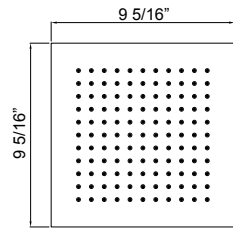

SLM05 9" Rain Showerhead

Suggested Retail Price

	APC	PN	STN
SLM05	678	1020	883

- 1 function
- 1.8 GPM at 60 PSI (CEC compliant)
- Optional false ceiling installation kit available, order KIT00006NPT: $178

ROHL