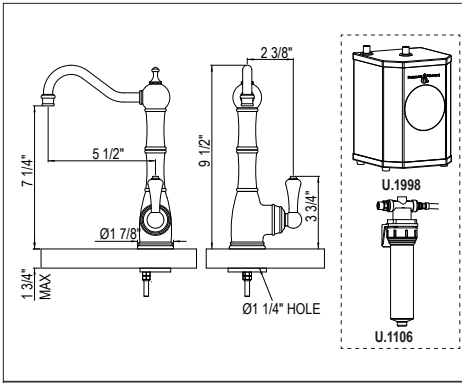

U.KIT1323 Edwardian™ Hot Water Dispenser, Tank And Filter Kit

Handle	Suggested Retail Price							
	APC	PN	STN	EB	EG	SEG	ULB	
U.KIT1323LS-_-_-2	2068	2233	2275	2414	2414	2414	2414	

- .5 GPM at 45 PSI (CEC compliant)
- Order U.PRF1 for hot water replacement filter cartridge
- Includes U.1998 Hot water tank and U.1106 filter system