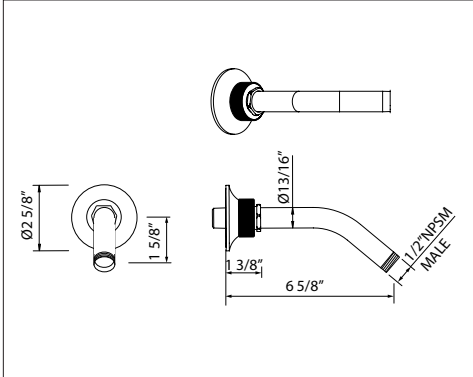

C5056.2 7" Reach Wall Mount Shower Arm

Suggested Retail Price					
	APC	PN	STN	EB	EG
C5056.2 _ _	71	85	89	257	340

ROHL