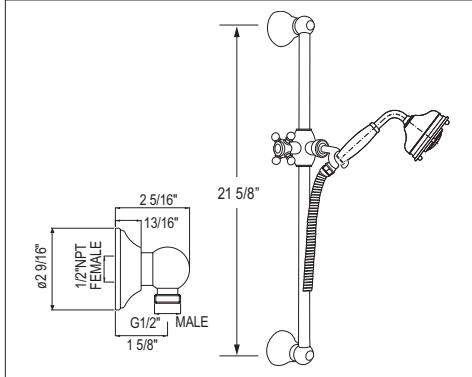

1311 Handshower Set With 22" Slide Bar and 3-Function Handshower

Suggested Retail Price

	APC	PN	STN	ULB
1311	929	1114	1293	1318

- 1151/8 3-function handshower
- 1.8 GPM at 60 PSI (CEC compliant)

ROHL