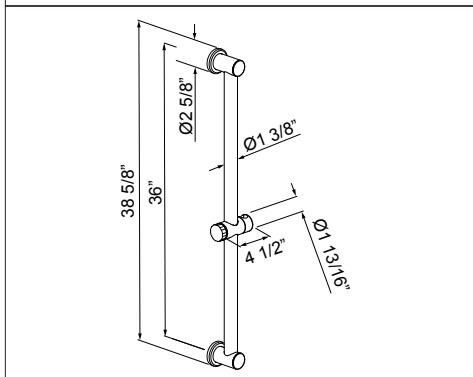

1367 36" Grab Bar

Suggested Retail Price

APC	PN	STN
1367	941	1129 1219

- Length cannot be cut down
- Grab Bar compliant with Americans with Disabilities Act of 1990 (ADA)

ROHL