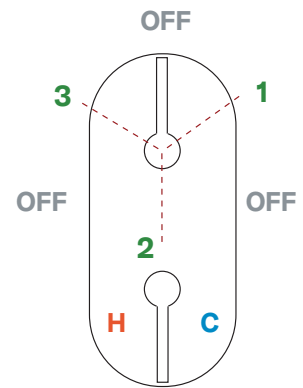

1/2" THERMOSTATIC ROUGH VALVE - 3 FUNCTIONS

R1053BD CAL Green Compliant

- 6 GPM
- Temperature control with diverter
- Recommended inlet connection: 1/2" NPT
- Extension kit included with valve