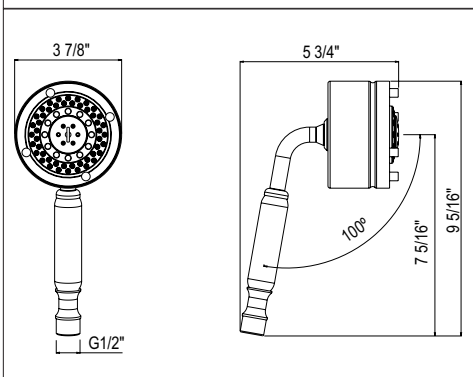

402HS5 4" 5-Function Handshower

Suggested Retail Price				
	APC	PN	STN	ULB
402HS5	338	406	423	480

- 5 functions
- 1.75 GPM at 60 PSI (CEC compliant)

ROHL **NEW**