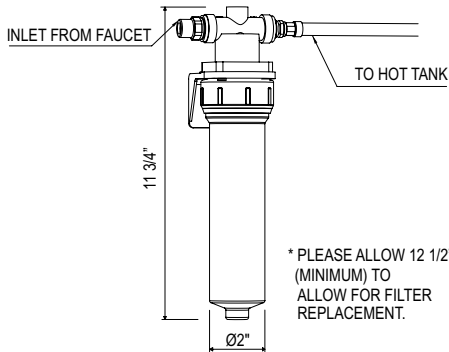

U.1106 Hot Water Filtration System

Suggested Retail Price

Handle	Suggested Retail Price
U.1106	$ 355

- Includes cartridge, housing and connection hoses
- Filter faucet not included
- For replacement filter cartridge, order U.PRF1: $123
- Recommend changing filter every 6 months or 1,000 gallons