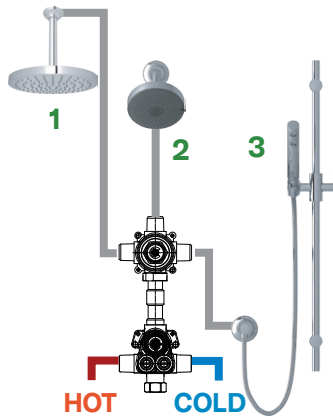

1/2" THERMOSTATIC ROUGH VALVE - 5 FUNCTIONS

R1055BD

- 5 GPM
- Temperature control with diverter
- Recommended inlet connection: 1/2" NPT
- Extension kit included with valve