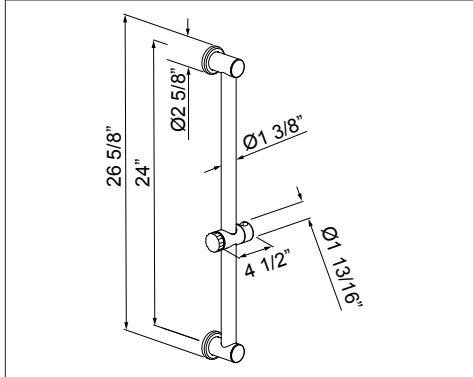

1366 24" Grab Bar

Suggested Retail Price

APC	PN	STN
1366	887	1133 1154

- Length cannot be cut down
- Grab Bar compliant with Americans with Disabilities Act of 1990 (ADA)

ROHL