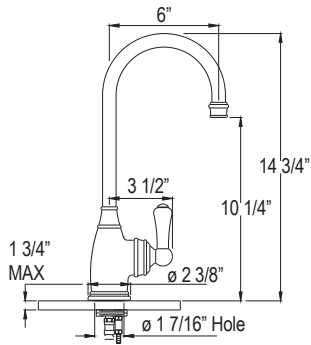

EDWARDIAN

GEORGIAN ERA

HOLBORN

U.4700 Georgian Era™ Bar/Food Prep Kitchen Faucet

Suggested Retail Price

Handle	APC	PN	STN	EB	EG	SEG	ULB
U.4700 __ -2	1218	1461	1522	1729	1729	1737	1729

- Water activates by pushing handle inwards toward spout
- Single-spray functionality
- 1.8 GPM at 60 PSI (CEC compliant)
- Requires 2 1/2" clearance from backsplash to center of faucet hole
- Matching bar/food prep faucet for U.4702