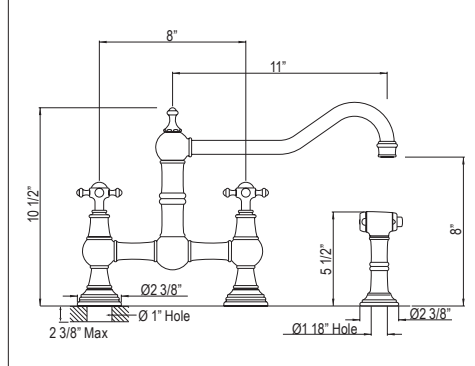

U.4764L OR U.4763X Edwardian™ Extended Spout Bridge Kitchen Faucet With Side Spray

		Suggested Retail Price							
Handle		APC	PN	STN	EB	EG	SEG	ULB	
U.4763X-	-2	2753	3617	4274	4842	5228	3831	5228	
U.4764L-	-2	2753	3617	4274	4842	5228	3831	5228	

- 11" extended spout reach
- Single-spray functionality
- 1.8 GPM at 60 PSI (CEC compliant)
- Cannot use any other deck or wall unions