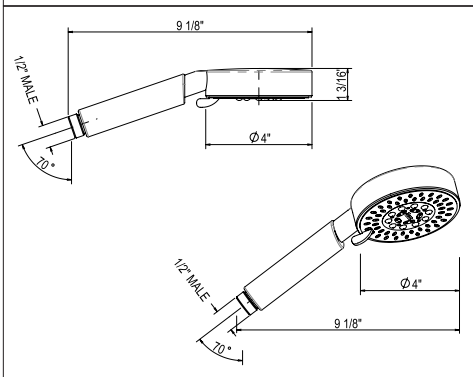

SOF136 4" 5-Function Handshower

Suggested Retail Price			
	APC	PN	STN
SOF136	118	143	147

- 5 functions
- 1.75 GPM at 60 PSI (CEC compliant)

ROHL