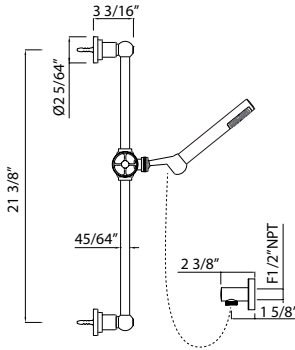

AKIT8074 Handshower Set With 21" Slide Bar and Single Function Handshower

- Complements Campo™ collection and other transitional designs
- C7135 single-function handshower
- 1.8 GPM at 60 PSI (CEC compliant)

Suggested Retail Price

Handle	APC	PN	STN
AKIT8074IW	946	1135	1353

ROHL