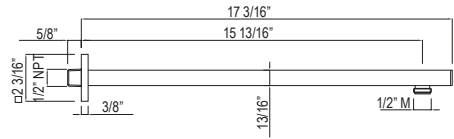

1410/16 17" Reach Wall Mount Shower Arm

Suggested Retail Price

	APC	PN	STN
1410/16	478	574	620

- Escutcheon included