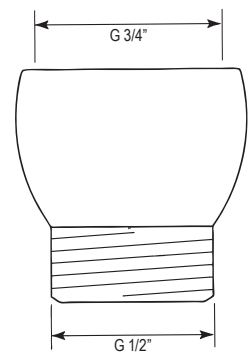

SDPVC2/3 PVC 2" X 3" Drain Body Kit

- Accommodates 41 GPM flow rate
- ROHL Decorative Drain Cover required to complete set: DC3142, DC3143, DC3144, DC3146

ROHL

Suggested Retail Price

	$
SDPVC2/3	145

SDABS2/3 ABS 2" X 3" Drain Body Kit

- Accommodates 41 GPM flow rate
- ROHL Decorative Drain Cover required to complete set: DC3142, DC3143, DC3144, DC3146

ROHL

Suggested Retail Price

	$
SDABS2/3	160

SDCI2 Cast Iron 2" No Hub Drain Body Kit

- Accommodates 41 GPM flow rate
- ROHL Decorative Drain Cover required to complete set: DC3142, DC3143, DC3144, DC3146

ROHL

Suggested Retail Price

	$
SDCI2	289

U.5379 3/4" M X 1/2" F Adaptor

- Allows 3/4" inlet showerheads to be installed on existing 1/2" shower arms

Suggested Retail Price

	APC	PN	STN	EB	EG	ULB
U.5379	42	50	52	59	59	59

U.5399 3/4" F X 1/2" M Adaptor

- To connect hose to outlet of exposed tub filler or exposed thermostatic valve
- To reduce 3/4" outlet shower arm to 1/2"

Suggested Retail Price

	APC	PN	STN	EB	EG	ULB
U.5399	62	75	78	88	88	88