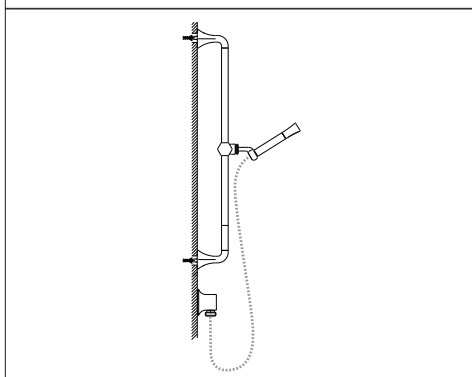

BEKIT12110 Handshower Set With 25" Slide Bar and Single Function Handshower

Suggested Retail Price

	APC	PN	STN
BEKIT12110	865	1038	1095

- Complements Bellia™ collection and other transitional designs
- DS014200 single-function handshower
- 1.8 GPM at 60 PSI (CEC compliant)

ROHL