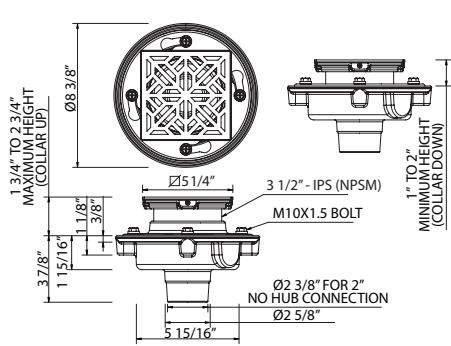

SDCI2-3144 Cast Iron 2" No Hub Drain Kit With 3144 Mosaic Decorative Cover

- Accommodates 41 GPM flow rate

ROHL

Suggested Retail Price

	APC	PN	STN
SDCI2-3144	525	630	656