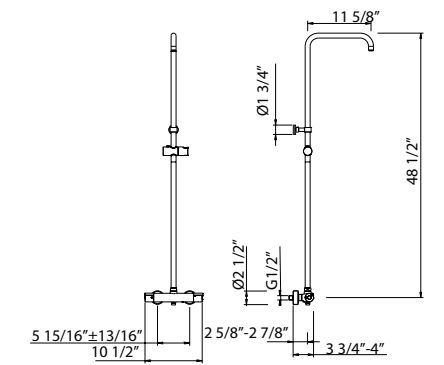

Suggested Retail Price			
	APC	PN	STN
B00102	154	195	362

- 4 functions
- 1.8 GPM at 60 PSI (CEC compliant)

ROHL