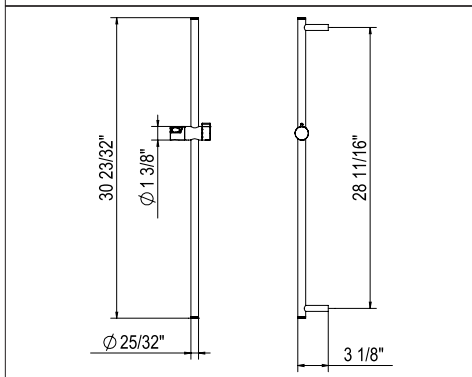

310127SB 31" Slide Bar

- Length cannot be cut down

ROHL **NEW**

Suggested Retail Price

	APC	PN	STN
310127SB	248	298	310