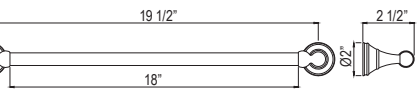

DECO

EDWARDIAN

GEORGIAN ERA

HOLBORN

HOXTON

LAVATORY DRAINS

ROUGH-IN VALVES

BATH FIXTURES

SHOWER

CARE & MAINTENANCE

TERMS

U.5544 Handshower Bracket

- Adjustable

Suggested Retail Price						
	APC	PN	STN	EB	EG	ULB
U.5544 __	322	386	402	457	457	457

U.6640 Georgian Era™ 20" Towel Bar

- Length can be cut down

Suggested Retail Price						
	APC	PN	STN	EB	EG	ULB
U.6640 __	320	384	400	454	454	454

U.6641 Georgian Era™ 26" Towel Bar

- Length can be cut down

Suggested Retail Price						
	APC	PN	STN	EB	EG	ULB
U.6641 __	335	402	419	476	476	476

U.6642 Georgian Era™ 32" Towel Bar

- Length can be cut down

Suggested Retail Price						
	APC	PN	STN	EB	EG	ULB
U.6642 __	352	422	440	499	499	512

U.6648 Georgian Era™ Toilet Paper Holder

- There's no need to compromise on design in this essential space
- Accommodates oversized TP rolls

Suggested Retail Price						
	APC	PN	STN	EB	EG	ULB
U.6648 __	360	432	450	511	511	511