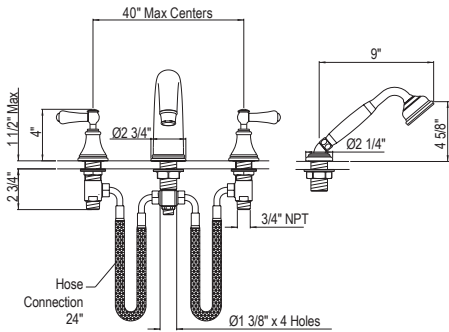

U.3648LS/LSP OR U.3649X Georgian Era™ 4-Hole Deck Mount Tub Filler with C-Spout

- Single-function anti-calcium handshower at 1.8 GPM at 60 PSI
- 20 GPM at 60 PSI (CEC compliant)
- 3/4" male NPT inlet

Suggested Retail Price

Handle	APC	PN	STN	EB	EG	ULB
U.3648LS-_-_-	3114	3737	3893	4422	4422	4422
U.3648LSP-_-_-	3114	3737	3893	4422	4422	4293
U.3649X-_-_-	3114	3737	3893	4422	4422	4293