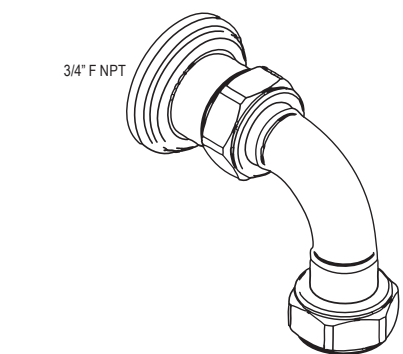

U.5397 Exposed Thermostatic Valve Top Return Elbow

Suggested Retail Price

	APC	PN	STN	EB	EG	ULB
U.5397 __	449	538	562	637	637	637

- To return water back into wall from top of U.5550L, U.5552X, U.5751LS, or U.5752X exposed therm valves
- For concealed showerhead installations or to diverter for multi-function use (showerhead, bodysprays, handshowers)