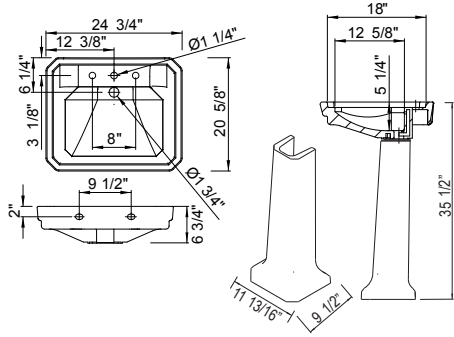

U.2933 Deco™ 25" 3-Hole Lavatory Sink

Suggested Retail Price

	WH
U.2933	1205

- 25" Deco basin for use with U.2934 pedestal or RW2933 wash stand