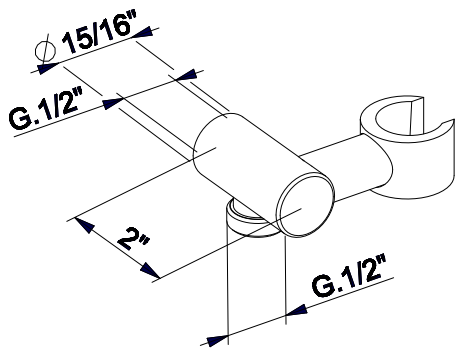

1630 Handshower Outlet With Holder

Suggested Retail Price				
	APC	PN	STN	ULB
1630	143	170	184	202

- 1/2" outlet male; 1/2" inlet female NPT

ROHL