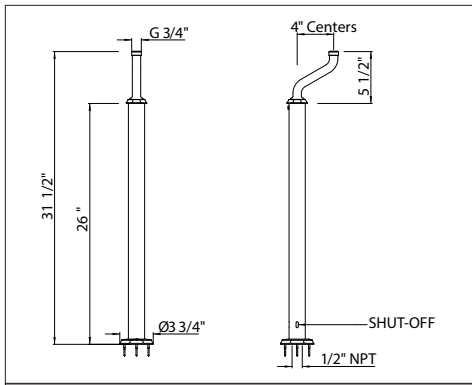

U.6180 Deco™ Floor Pillar Legs

Suggested Retail Price

	APC	PN	STN	EG
U.6180	2615	3137	3268	3713

- For use with U.3132LS and U.3133X tub fillers
- 1/2" female NPT inlet