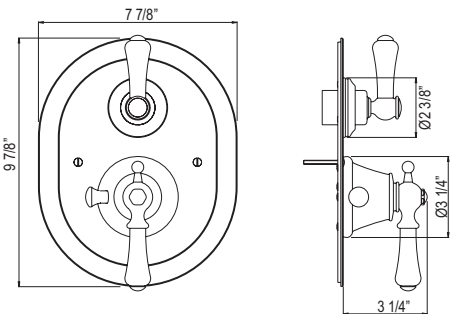

U.5756LS OR U.5757X Georgian Era™ 3/4" Oval Thermostatic Trim With Volume Control

Suggested Retail Price						
Handle	APC	PN	STN	EB	EG	ULB
U.5756LS-_/TO	1217	1460	1521	1728	1728	1678
U.5757X-_/TO	1217	1460	1521	1728	1728	1678

- Temperature and volume control
- Rough valve sold separately
  - Order U.5555BO thermostatic rough: $1747