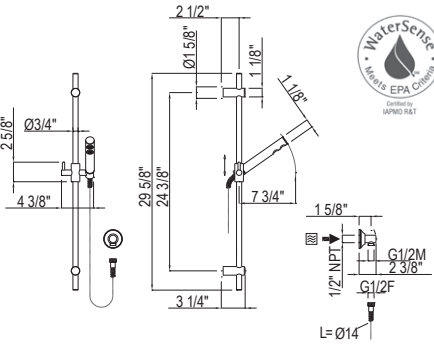

D63003 Handshower Set With 29" Slide Bar and 3-Function Handshower

Suggested Retail Price

	APC	PN	STN
D63003	346	472	660

- B00151 3-function handshower
- 1.8 GPM at 60 PSI (CEC compliant)

ROHL

1600 Handshower Set With 30" Slide Bar and Single Function Handshower

Suggested Retail Price

	APC	PN	STN
1600	529	635	781

- 1670/8 single-function handshower
- 1.8 GPM at 60 PSI (CEC compliant)

ROHL