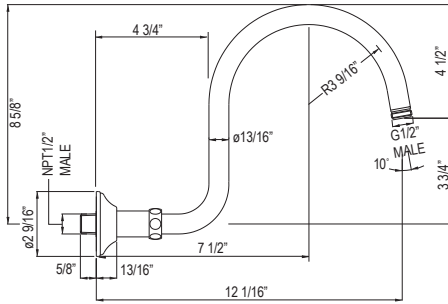

1475/12 12" Reach Wall Mount Shower Arm

- Escutcheon included
- Modern style round escutcheon available, order ROGSCO14

ROHL

Suggested Retail Price

	APC	PN	STN	ULB
1475/12 _ _ _	272	327	385	387