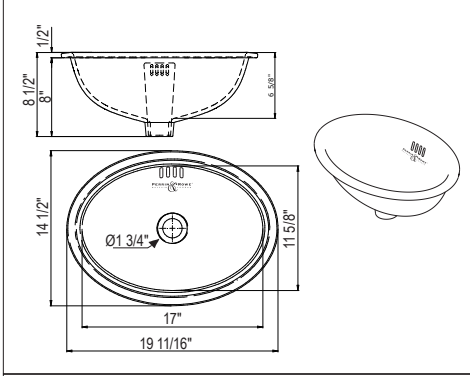

- 17 7/8" x 14 7/8" external dimensions
- Dimensions listed are ±1/4"

Suggested Retail Price

	WH
U.2240	500

U.2525 Oval Undermount Lavatory Sink

- Dimensions listed are +/- 1/4"

Suggested Retail Price

	WH
U.2525	735