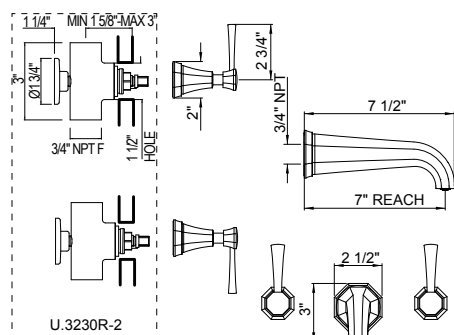

U.3178LS OR U.3179X Deco™ Wall Mount Tub Filler

Suggested Retail Price

Handle	APC	PN	STN	EG	ULB
U.3178LS-_-_/TO	1238	1485	1568	1816	1706
U.3179X-_-_/TO	1238	1485	1568	1816	1758

- 16 GPM at 60 PSI
- 3/4" female NPT inlet
- Rough valve sold separately: Order U.3230R (lever) or U.3261R-2 (cross) wall rough valve: : $442
- 1 1/4" extension kit is U.3243, must order two pieces to extend both hot and cold valves: $77