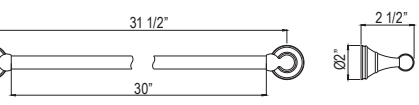

- Length can be cut down

Suggested Retail Price						
	APC	PN	STN	EB	EG	ULB
U.6640 __	320	384	400	454	454	454

U.6641 Georgian Era™ 26" Towel Bar

- Length can be cut down

Suggested Retail Price						
	APC	PN	STN	EB	EG	ULB
U.6641 __	335	402	419	476	476	476