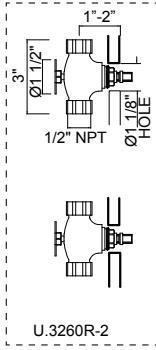

U.3260R-2

U.3790L OR U.3791X Edwardian™ Wall Mount Lavatory Faucet With Column Spout

Suggested Retail Price

Handle	APC	PN	STN	EB	EG	ULB
U.3790L-_/TO-2	779	981	989	1106	1106	1106
U.3791X-_/TO-2	779	935	989	1106	1106	1106

- Includes both porcelain and metal lever inserts for U.3790L/TO
- Drain sold separately. See drain options below and Lavatory Drain tab for pricing
- Order two U.3243 1 1/4" extension kits to extend both hot and cold valves:: $77
- 1.2 GPM at 60 PSI (CEC compliant)
- Plumber to provide 1/2" male nipple T-fitting for spout installation
- Rough valve sold separately: Order U.3260R-2 (lever) or U.3261R-2 (cross) wall rough valve: : $362

See Lavatory Drains tab for pricing.

U.3780L OR U.3781X Edwardian™ Wall Mount Tub Filler

Suggested Retail Price

Handle	APC	PN	STN	EB	EG	ULB
U.3780L-_/TO	1155	1386	1459	1641	1641	
U.3781X-_/TO	1155	1386	1459	1640	1640	1640

- Includes both porcelain and metal lever inserts for U.3780L/TO
- 16 GPM at 60 PSI
- 3/4" female NPT inlet
- Rough valve sold separately: Order U.3230R (lever) or U.3261R-2 (cross) wall rough valve: : $442
- Order two U.3243 1 1/4" extension kits to extend both hot and cold valves:: $

U.3745L OR U.3746X Edwardian™ 4-Hole Deck Mount Tub Filler with Column Spout

Suggested Retail Price

Handle	APC	PN	STN	EB	EG	ULB
U.3745L-_/TO	3005	3606	3756	4267	4267	4143
U.3746X-_/TO	3005	3606	3756	4267	4267	4267

- Single-function anti-calcium handshower at 1.8 GPM at 60 PSI
- Includes both porcelain and metal lever inserts for U.3745L
- 20 GPM at 60 PSI (CEC compliant)
- 3/4" male NPT inlet

U.3785 Edwardian™ Wall Mount Tub Spout

Suggested Retail Price

Handle	APC	PN	STN	EB	EG	ULB
U.3785-_/TO	662	794	827	940	940	940

- 20 GPM at 60 PSI
- 3/4" female NPT inlet