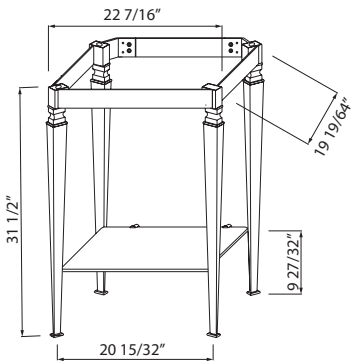

	WH
U.2933	1205

- 25" Deco basin for use with U.2934 pedestal or RW2933 wash stand

U.2934 Deco™ Pedestal

Suggested Retail Price

	WH
U.2934	654

- Pedestal for use with U.2931 single hole sink or U.2933 3-hole sink