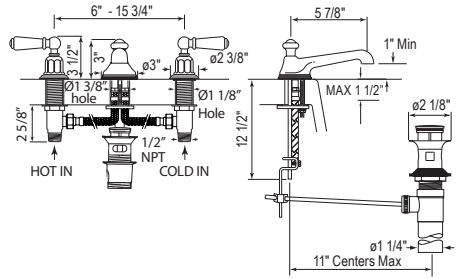

U.3705L OR U.3706X Edwardian™ Widespread Lavatory Faucet With U-Spout

Suggested Retail Price

Handle	APC	PN	STN	EB	EG	ULB
U.3705L-_-_-2	1351	1621	1690	1918	1918	1918
U.3706X-_-_-2	1351	1621	1690	1918	1918	1918

- Lift rod drain assembly included with faucet
- Includes both porcelain and metal lever inserts for U.3705L
- 1.2 GPM at 60 PSI (CEC compliant)