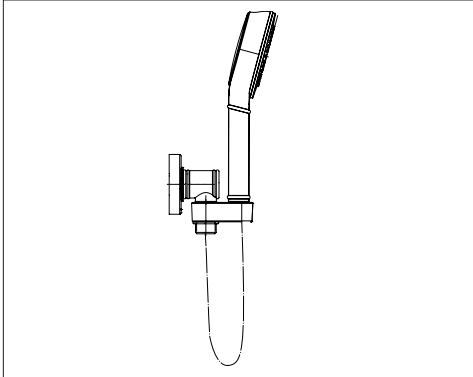

C50000/1 Handshower Set With Swiveling Handshower Holder and Single Function Handshower

- B0315 single-function handshower
- 1.8 GPM at 60 PSI (CEC compliant)

ROHL

Suggested Retail Price

	APC	PN	STN
C50000/1 _ _	342	439	542