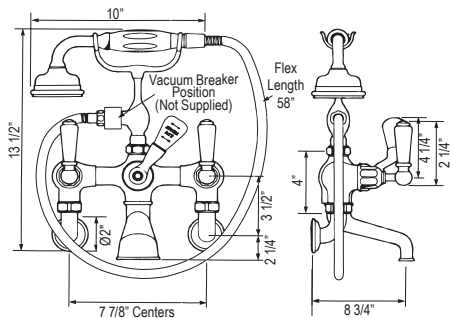

U.3510L OR U.3511X Edwardian™ Exposed Wall Mount Tub Filler

Suggested Retail Price

Handle	APC	PN	STN	EB	EG	ULB
U.3510L/1-	3321	3985	4152	4716	4716	4579
U.3511X/1-	3321	3985	4152	4716	4716	4716

- Single-function anti-calcium handshower at 1.8 GPM at 60 PSI
- Includes both porcelain and metal lever inserts for U.3510L
- 19 GPM at 60 PSI (CEC compliant)
- 3/4" female NPT inlet
- Vacuum breaker not included; order V00275 if required