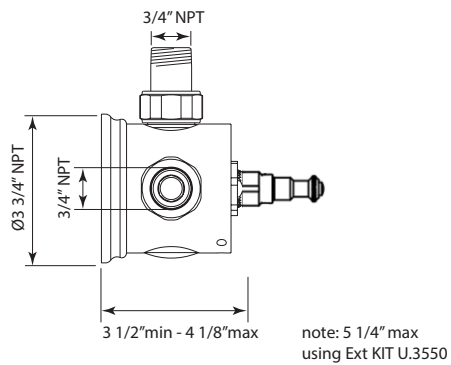

R1055BD 1/2" Shared Three Outlet Thermostatic Shower Rough-In Valve With Diverter

- Temperature control with diverter
- Up to 5 functions
- 5 GPM at 60 PSI
- 1/2" male NPT inlet
- Must order trim to complete

ROHL

Suggested Retail Price	
	Rough
R1055BD	472

1005N 3/4" Thermostatic Rough-In Valve

- Temperature control only
- 12 GPM at 60 PSI
- 3/4" female NPT inlet
- Must order trim to complete

ROHL

Suggested Retail Price	
	Rough
1005N	333

U.5585BO Thermostatic Rough-In Valve

- Temperature control only
- 14 GPM at 60 PSI
- 3/4" female NPT inlet
- Must order trim to complete

ROHL

Suggested Retail Price	
	Rough
U.5585BO	1508

U.5555BO 3/4" Thermostatic Rough-In Valve With Volume Control

- Temperature and volume control
- 14 GPM at 60 PSI
- 3/4" female NPT inlet
- Must order trim to complete

ROHL

Suggested Retail Price	
	Rough
U.5555BO	1747

R1040R 3/4" Counterclockwise Volume Control Rough-In Valve

- 1 function
- 14 GPM at 60 PSI
- 3/4" female NPT inlet
- Must order trim to complete

ROHL

Suggested Retail Price	
	Rough
R1040R	144