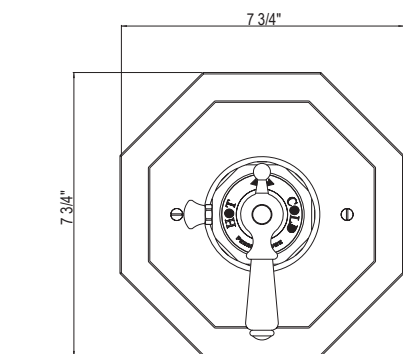

U.5585L OR U.5586X Edwardian™ 3/4" Octagonal Thermostatic Trim Without Volume Control

Suggested Retail Price

Handle	APC	PN	STN	EB	EG	ULB
U.5585L-__ /TO	1021	1225	1277	1450	1450	1450
U.5586X-__ /TO	1021	1225	1277	1450	1450	1450

- Includes both porcelain and metal lever inserts for U.5585L
- Temperature control only
- 1 1/4" extension kit available, order part # U.3550: $125
- Rough valve sold separately. Select one:
  - Order 1005N 3/4" thermostatic rough valve: $333
  - Order U.5585BO 3/4" thermostatic rough valve: $1508