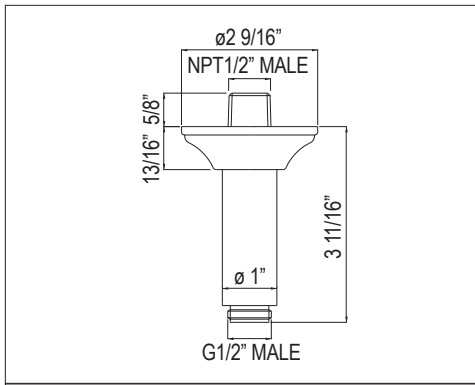

- Length cannot be cut down
- Escutcheon included

1505/3 4" Ceiling Mount Shower Arm

Suggested Retail Price

	APC	PN	STN	ULB
1505/3	111	133	146	157

- Escutcheon included
- Modern style round escutcheon available, order ROGSCO14