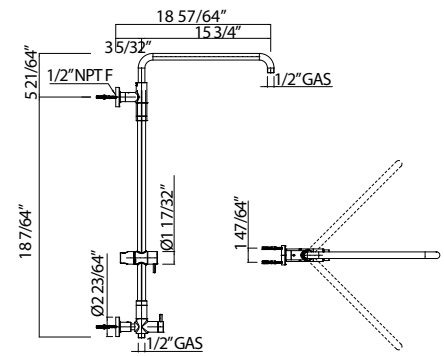

Suggested Retail Price			
	APC	PN	STN
C72	635	762	901

- Temperature and volume control
- 1/2" female connections

ROHL