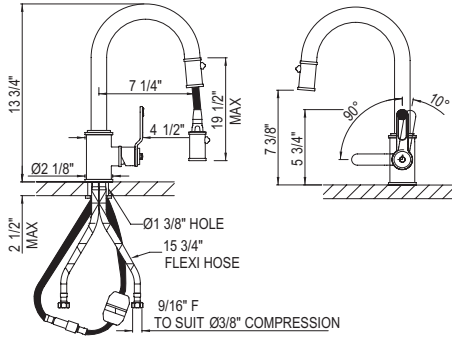

Handle	APC	PN	STN	SEG	ULB
U.4513HT-_-_-2	798	958	998	1157	1134

- Single-spray functionality
- 1.8 GPM at 60 PSI (CEC compliant)
- Requires 2 1/2" clearance from backsplash to center of faucet hole
- Matching kitchen faucet U.4544