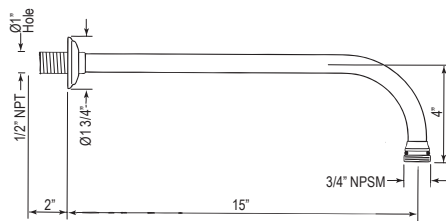

U.5384 15" Reach Wall Mount Shower Arm

Suggested Retail Price

	APC	PN	STN	EB	EG
U.5384	372	447	465	529	529

- To install 1/2" inlet showerheads, use adaptor U.5399