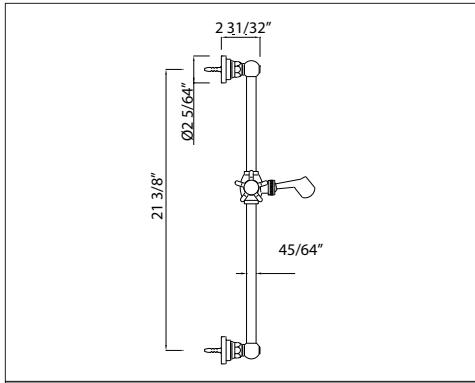

A8073 21" Slide Bar

Suggested Retail Price

Handle	APC	PN	STN
A8073X_ _ _	577	693	774
A8073XM_ _ _	656	787	877

- Length can be cut down
- Complements San Giovanni™ collection and other transitional designs

ROHL