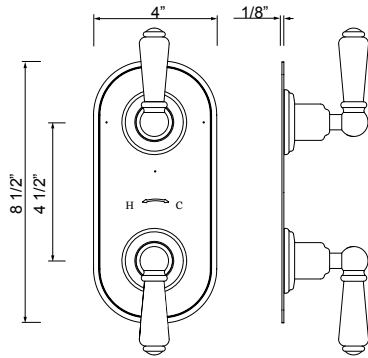

U.8565L OR U.8566X Edwardian™ 1/2" Thermostatic Trim with Diverter

Suggested Retail Price

Handle	APC	PN	STN	EB	EG	ULB
U.8565L-_/TO	612	735	765	869	880	884
U.8566X-_/TO	612	735	765	869	880	884

- Includes both porcelain and metal lever inserts for U.8565L
- Temperature control with diverter
- Up to 5 functions
- Rough valve sold separately. Select one:
  - Order R1051BV 1/2" thermostatic 1 function rough valve: $404
  - Order R1052BD 1/2" thermostatic 2 function rough valve: $405
  - Order R1053BD 1/2" thermostatic 3 function rough valve: $472
  - Order R1055BD 1/2" thermostatic 5 function rough valve: $472