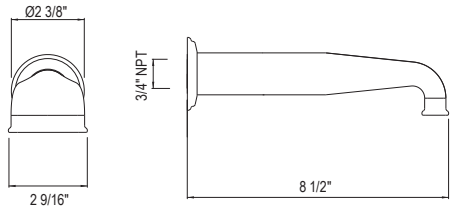

U.3585 Edwardian™ Wall Mount Tub Spout with U-Spout

Suggested Retail Price

	APC	PN	STN	EB	EG	ULB
U.3585	411	494	544	586	586	586

- 20 GPM at 60 PSI
- 3/4" female NPT inlet