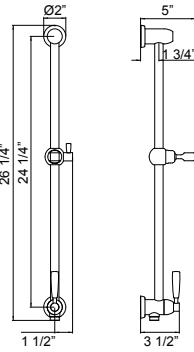

U.5350 24" Slide Bar With Integrated Volume Control And Outlet

Suggested Retail Price

	APC	PN	STN	EG
U.5350-__	1278	1533	1597	1814

- Length can be cut down
- Use with Perrin & Rowe® 9.28385 hoses only
- Volume control
- Complements Holborn™ collection and other transitional designs