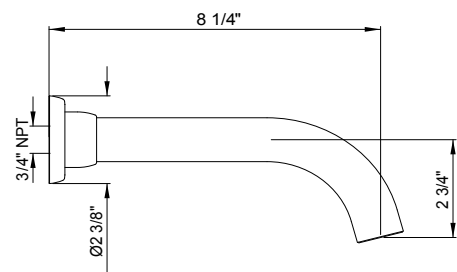

U.3330 Holborn™ Wall Mount Tub Spout

- 20 GPM at 60 PSI
- 3/4" female NPT inlet

Suggested Retail Price

	APC	PN	STN	EG	ULB
U.3330-_-_-	571	685	714	812	787