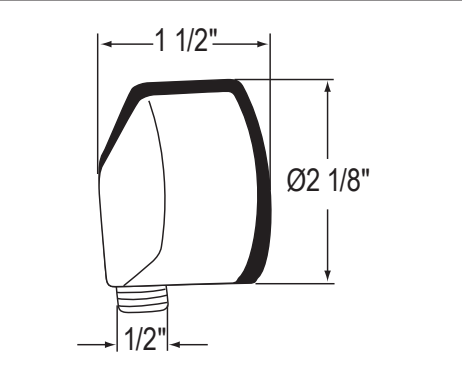

E824 Handshower Outlet

ROHL

Suggested Retail Price

	APC	PN	STN
E824	66	87	122

- 1/2" outlet male; 1/2" inlet female NPT