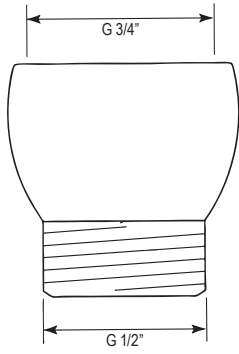

APC

PN

STN

EB

EG

ULB

Home

Index

DECO

EDWARDIAN

GEORGIAN ERA

HOLBORN

HOXTON

LAVATORY DRAINS

ROUGH-IN VALVES

BATH FIXTURES

SHOWER

CARE & MAINTENANCE

TERMS