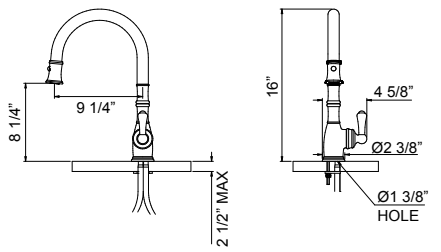

Suggested Retail Price

Handle	APC	PN	STN	EB	EG	SEG	ULB
U.4743 __-2	1193	1432	1491	1694	1694	1696	1694

- Water activates by pushing handle inwards toward spout
- Dual-spray functionality with stream and spray settings
- 1.75 GPM at 60 PSI (CEC compliant)
- Requires 2 1/2" clearance from backsplash to center of faucet hole
- Matching bar/food prep faucet for U.4744