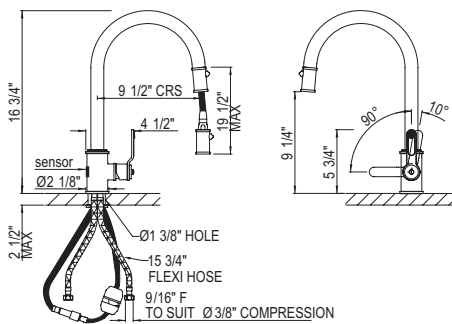

U.4534 Armstrong™ Pull-Down Touchless Kitchen Faucet

Suggested Retail Price

Handle	APC	PN	STN	SEG	ULB
U.4534HT-_-_-2	1198	1398	1448	1647	1702

- 3" activation range and 2 minute auto shut-off
- Requires 2 1/2" clearance from backsplash to center of faucet hole
- Dual-spray functionality with stream and spray settings
- 1.8 GPM at 60 PSI (CEC compliant)
- For AC Plug-in Adaptor Kit order U.CC80AC: $133
- Matching prep faucet U.4543 and U.4513