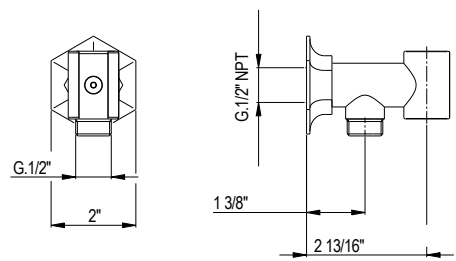

BE364 Handshower Outlet With Handshower Holder

Suggested Retail Price			
	APC	PN	STN
BE364	224	269	280

- Complements Bellia™ collection and other transitional designs

ROHL