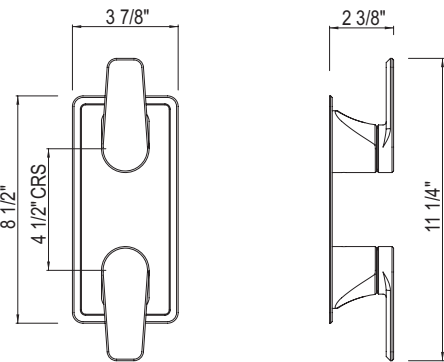

U.5478 Hoxton™ 1/2" Thermostatic Trim with Diverter

Suggested Retail Price

Handle	APC	PN	STN	EG
U.5478LS-	/TO 1644	1972	2054	2341

- Temperature control with diverter
- Up to 5 functions
- Rough valve sold separately. Select one:
  - Order R1051BV 1/2" thermostatic 1 function rough valve: $404
  - Order R1052BD 1/2" thermostatic 2 function rough valve: $405
  - Order R1053BD 1/2" thermostatic 3 function rough valve: $472
  - Order R1055BD 1/2" thermostatic 5 function rough valve: $472