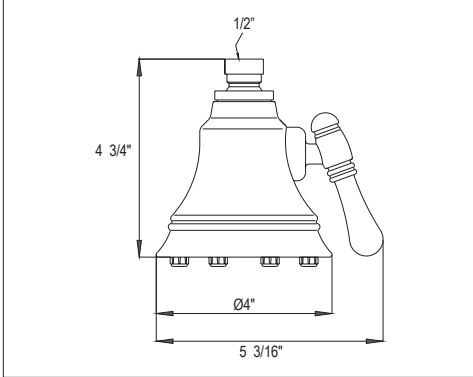

WI0123 4" Multi-Function Showerhead