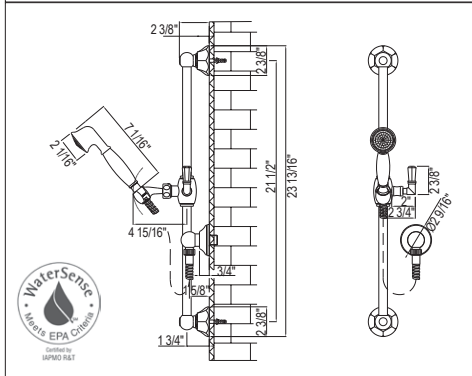

1330 Handshower Set With 24" Slide Bar and Single Function Handshower

Suggested Retail Price

	APC	PN	STN	ULB
1330	1174	1408	1524	1666

- Complements Palladian® collection and other transitional designs
- 1105/8 single-function handshower
- 1.8 GPM at 60 PSI (CEC compliant)

ROHL