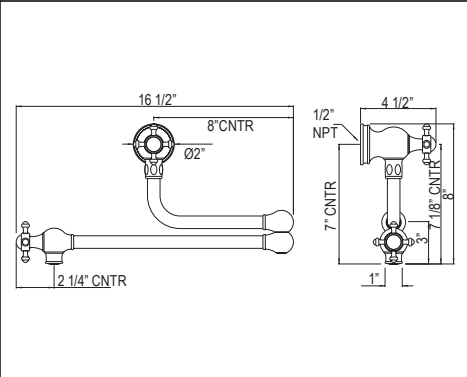

U.4799LS OR U.4798X Edwardian™ Pot Filler

Suggested Retail Price							
Handle	APC	PN	STN	EB	EG	SEG	ULB
U.4798X	-2	1568	1882	1960	2227	2227	2227
U.4799LS	-2	1568	1882	1960	2227	2227	2227