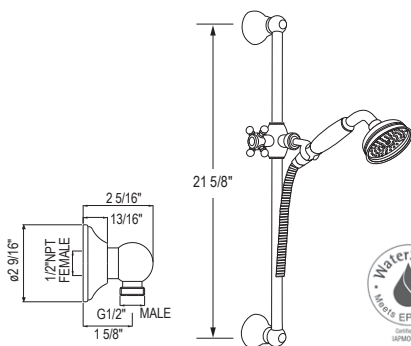

Suggested Retail Price

	APC	PN	STN	ULB
1301E	768	921	1084	1090

ROHL

1300E Handshower Set With 22" Slide Bar and Single Function Handshower

- White accent insert on 1300E cross handle and handshowers
- 1100/8E single-function handshower
- 1.8 GPM at 60 PSI (CEC compliant)