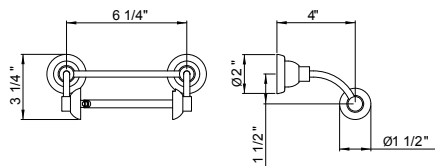

APC

PN

STN

EG

ULB

U.6442 Holborn™ 30'' Towel Bar

Suggested Retail Price

	APC	PN	STN	EG	ULB
U.6442	448	537	559	635	617

- Length can be cut down

U.6447 Holborn™ Toilet Paper Holder

Suggested Retail Price

	APC	PN	STN	EG	ULB
U.6447	158	189	197	224	224

- Available: Spring 2021
- There's no need to compromise on design in this essential space
- Accommodates oversized TP rolls

NEW

U.6448 Holborn™ Toilet Paper Holder

Suggested Retail Price

	APC	PN	STN	EG	ULB
U.6448	335	402	419	476	476

- There's no need to compromise on design in this essential space
- Accommodates oversized TP rolls

U.6434 Holborn™ Towel Ring

Suggested Retail Price

	APC	PN	STN	EG	ULB
U.6434	173	207	216	245	245

- Elegantly display bath towels in a coordinated fashion with other accessories

U.6421 Holborn™ Robe Hook

Suggested Retail Price

	APC	PN	STN	EG	ULB
U.6421	128	154	160	182	177

- Holds one robe or towel close to your shower or bathing space