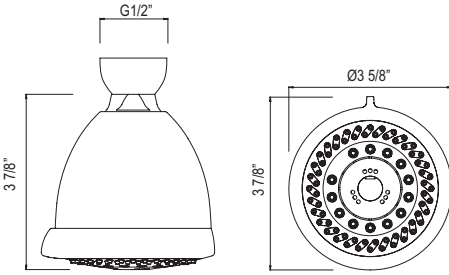

U.5800 4" 6-Function Showerhead

- 6 functions
- 1.75 GPM at 60 PSI (CEC compliant)

Suggested Retail Price				
	APC	PN	STN	EG
U.5800	475	570	594	675