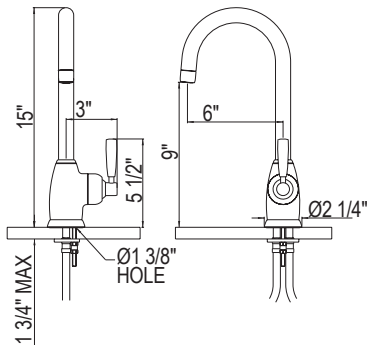

EDWARDIAN

GEORGIAN ERA

HOLBORN

U.4842 Holborn™ Bar/Food Prep Kitchen Faucet

Suggested Retail Price

Handle	APC	PN	STN	SEG	ULB
U.4842LS-_-_-2	988	1186	1235	1362	1403

- Water activates by pushing handle inwards toward spout
- Single-spray functionality
- 1.5 GPM at 60 PSI (CEC compliant)
- Requires 2 1/2" clearance from backsplash
- Bar/food prep faucet to U.4846LS