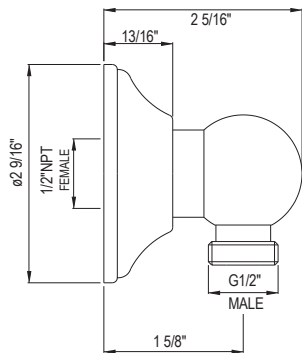

1295 Handshower Outlet

Suggested Retail Price				
	APC	PN	STN	ULB
1295	102	123	128	145

- 1/2" outlet male; 1/2" inlet female NPT

ROHL

V00022 Handshower Outlet

Suggested Retail Price			
	APC	PN	STN
V00022	78	100	117

- 1/2" outlet male; 1/2" inlet female NPT

ROHL

1690 Handshower Outlet

Suggested Retail Price				
	APC	PN	STN	ULB
1690	93	112	123	132

- 1/2" outlet male; 1/2" inlet female NPT

ROHL

V00222 Handshower Outlet

Suggested Retail Price			
	APC	PN	STN
V00222	72	108	148

- 1/2" outlet male; 1/2" inlet female NPT

ROHL

33640 Handshower Outlet

Suggested Retail Price				
	APC	PN	STN	ULB
33640	93	112	123	132

- 1/2" outlet male; 1/2" inlet female NPT

ROHL