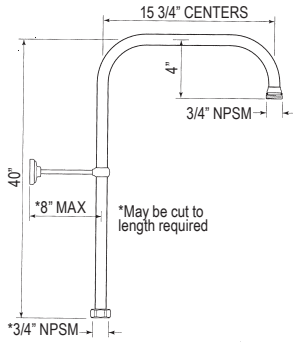

APC

PN

STN

EB

EG

ULB

Home

Index

U.5391 40" X 15" Rigid Riser Shower Outlet

Suggested Retail Price

	APC	PN	STN	EB	EG	ULB
U.5391	721	866	903	1025	1025	1025

- Length can be cut down