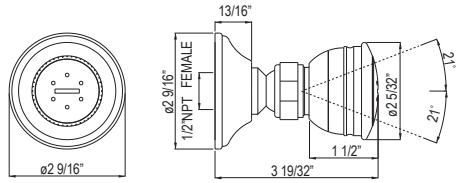

1095/8 2-Function Body Spray