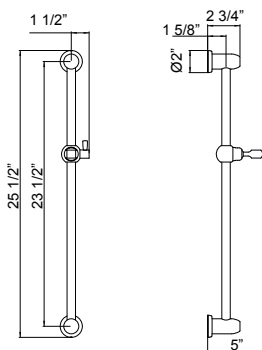

Suggested Retail Price				
	APC	PN	STN	EG
U.5399	62	75	78	88

U.5840 26" Slide Bar

- Length can be cut down
- Complements Holborn™ collection and other transitional designs

Suggested Retail Price					
	APC	PN	STN	EG	ULB
U.5840	971	1165	1214	1379	1338