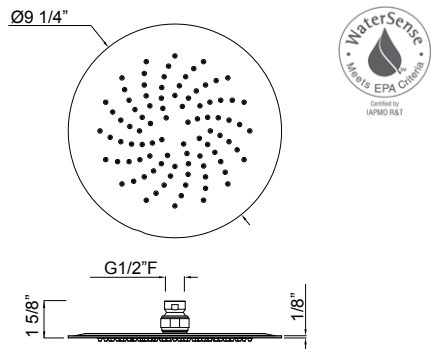

SLM02 9" Rain Showerhead

Suggested Retail Price			
	APC	PN	STN
SLM02 _ _	641	1028	801

- 1 function
- 1.8 GPM at 60 PSI (CEC compliant)
- Optional false ceiling installation kit available, order KIT00006NPT: $178

ROHL