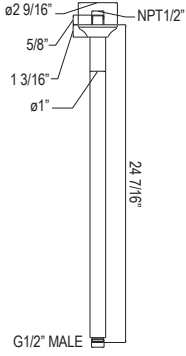

ROHL

1505/12 13" Ceiling Mount Shower Arm

Suggested Retail Price

	APC	PN	STN	ULB
1505/12	163	196	217	232

- Escutcheon included
- Modern style round escutcheon available, order ROGSCO14

ROHL

1505/24 24" Ceiling Mount Shower Arm