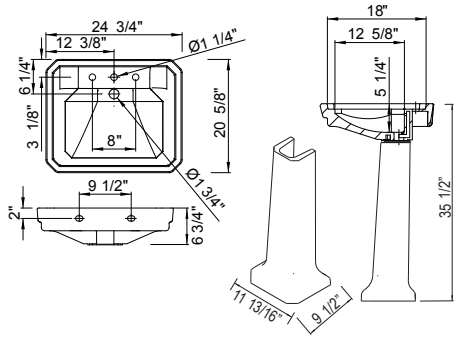

	WH
U.2933	1205

- 25" Deco basin for use with U.2934 pedestal or RW2933 wash stand

U.2934 Deco™ Pedestal

Suggested Retail Price

	WH
U.2934	654

- Pedestal for use with U.2931 single hole sink or U.2933 3-hole sink