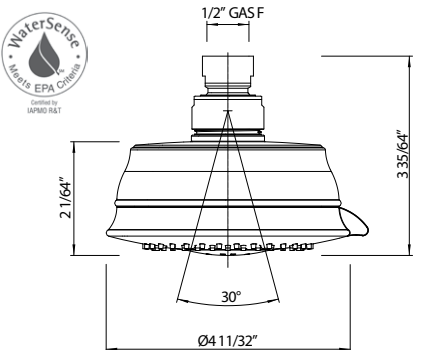

W10197 4" 3-Function Showerhead

- 3 functions
- 1.8 GPM at 60 PSI (CEC compliant)

ROHL

Suggested Retail Price

	APC	PN	STN
W10197	178	231	307