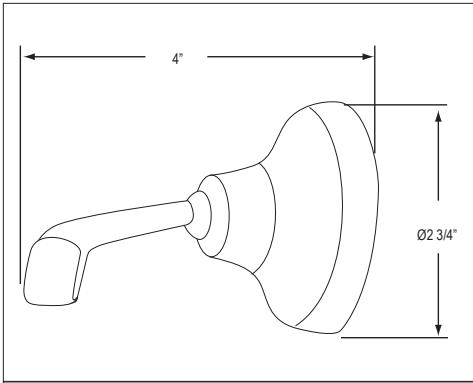

C494 Wall Mount Handshower Holder

- Adjustable

ROHL

Suggested Retail Price

	APC	PN	STN
C494 _ _	96	125	166