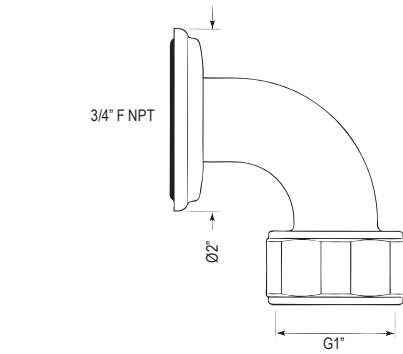

LSP

LS

X

DECO

EDWARDIAN

GEORGIAN ERA

HOLBORN

HOXTON

LAVATORY DRAINS

ROUGH-IN VALVES

BATH FIXTURES

SHOWER

CARE & MAINTENANCE

TERMS

U.5751LS OR U.5752X Georgian Era™ 3/4" Exposed Therm Valve With Volume And Temperature Control

Suggested Retail Price

Handle	APC	PN	STN	EB	EG
U.5751LS-__	3462	4155	4329	4917	4917
U.5752X-__	3462	4155	4329	4917	4917

- Temperature and volume control
- 14 GPM at 60 PSI
- Use return elbow U.5397 to add concealed shower functions or U.5398 to add tub spout
- For additional top outlet functionality, choose from the various outlet options in this chapter

U.5398 Exposed Thermostatic Valve Bottom Return Elbow

Suggested Retail Price

	APC	PN	STN	EB	EG	ULB
U.5398 __	454	544	567	645	645	625

- To return valve into wall from bottom outlet on U.5550L, U.5552X, U.5751LS, and U.5752X exposed therm valves
- Must feed to volume control U.3240L, U.3241X, U.3744LSP or U.3755X

U.5397 Exposed Thermostatic Valve Top Return Elbow

Suggested Retail Price

	APC	PN	STN	EB	EG	ULB
U.5397 __	449	538	562	637	637	637

- To return water back into wall from top of U.5550L, U.5552X, U.5751LS, or U.5752X exposed therm valves
- For concealed showerhead installations or to diverter for multi-function use (showerhead, bodysprays, handshowers)

U.6390 Return Elbow

Suggested Retail Price

	APC	PN	STN	EB	EG
U.6390 __	463	555	579	657	658

- To return valve into wall from top outlet on U.3530L, U.3531X, U.3018LSP, U.3018LS and U.3019X

U.5396 Concealed Secondary Outlet And Connector

Suggested Retail Price

	$
U.5396	158

- For use with U.5585B0 thermostatic valves
- Order U.3064LS, U.3065X, U.3240L or U.3241X volume control trim and tub spout to complete