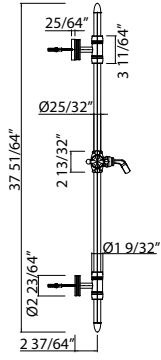

D19000 38" Slide Bar

- Length cannot be cut down

Suggested Retail Price

	APC	PN	STN
D19000	623	955	1215

ROHL