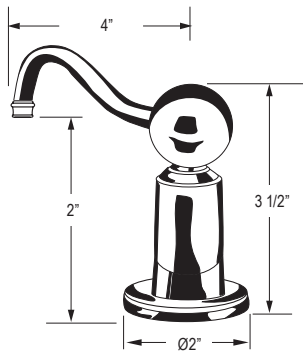

LS850P Soap Dispenser

Suggested Retail Price

	APC	PN	STN	EB	ULB
LS850P __	314	376	392	445	470

- Brass construction
- 12 fluid ounce bottle capacity
- Top fill

ROHL

U.4799LS OR U.4798X Edwardian™ Pot Filler

Suggested Retail Price

Handle	APC	PN	STN	EB	EG	SEG	ULB
U.4798X-__-2	1568	1882	1960	2227	2227	2227	2227
U.4799LS-__-2	1568	1882	1960	2227	2227	2227	2227

- Folds away when not in use
- 1.8 GPM at 60 PSI (CEC compliant)

AS425 Waste Disposal Air Switch Button

Suggested Retail Price

	APC	PN	STN	EB	EG	SEG	ULB
AS425 __	100	120	125	142	306	142	142

- Remote on/off air switch button for activating garbage disposals
- Solution for island countertops or where an electrical switch is not available

ROHL

AS450 Waste Disposal Control Box With Air Switch Button

Suggested Retail Price

	APC	PN	STN	EB	EG	SEG	ULB
AS450 __	301	361	376	428	507	428	428

- Remote on/off air switch button for activating garbage disposals
- Solution for island countertops or where an electrical switch is not available
- Control box with mounting hardware included

ROHL

AG600 Air Gap

Suggested Retail Price

	APC	PN	STN	EB	EG	SEG	ULB
AG600 __	71	85	88	174	100	117	100

- Prevents contaminated sink water from entering the dishwasher

ROHL