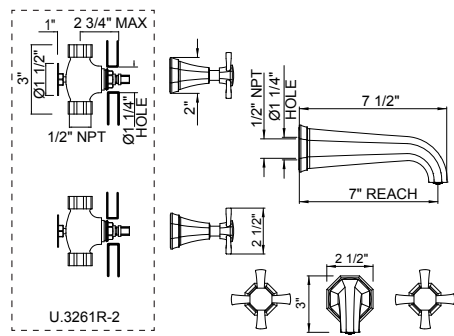

U.3170LS OR U.3171X Deco™ Wall Mount Lavatory Faucet

Suggested Retail Price

Handle	APC	PN	STN	EG	ULB
U.3170LS-_-_/TO-2	914	1097	1149	1326	1260
U.3171X-_-_/TO-2	914	1097	1149	1326	1260

- 1.2 GPM at 60 PSI (CEC compliant)
- Plumber to provide 1/2" male nipple T-fitting for spout installation
- Rough valve sold separately: Order U.3260R-2 (lever) or U.3261R-2 (cross) wall rough valve: : $362
- Drain sold separately. See drain options below and Lavatory Drain tab for pricing

See Lavatory Drains tab for pricing.