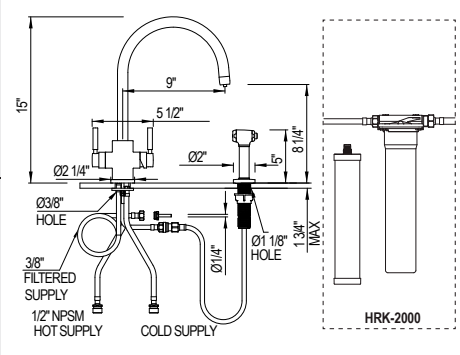

U.4034 Holborn™ Pull-Down Touchless Kitchen Faucet

Suggested Retail Price

Handle	APC	PN	STN	SEG	ULB
U.4034LS-_-_-2	1358	1630	1697	1934	1872

- 3" activation range and 2 minute auto shut-off
- Requires 2 1/2" clearance from backsplash to center of faucet hole
- Dual-spray functionality with stream and spray settings
- 1.8 GPM at 60 PSI (CEC compliant)
- For AC Plug-in Adaptor Kit order U.CC80AC: $133
- Matching prep faucet U.4043

U.12931 Holborn™ Two Handle Filter Kitchen Faucet with Side Spray

Suggested Retail Price

Handle	APC	PN	STN	EB
U.12931LS-_-_-2	1781	2138	2227	2530

- Left handle activates filtered water through dedicated waterway
- Not suitable for reverse osmosis systems or instant hot systems
- Single spray functionality
- 1.5 GPM at 45 PSI, .5 GPM filtered water (CEC compliant)
- May be used with HRK-2000 inline filter system

U.KIT12931 Holborn™ Two Handle Filter Kitchen Faucet Kit With Side Spray

Suggested Retail Price

Handle	APC	PN	STN	EB
U.KIT12931LS-_-_-2	2420	2777	2866	3169

- Left handle activates filtered water through dedicated waterway
- Single spray functionality
- 1.5 GPM at 45 PSI, .5 GPM filtered water (CEC compliant)
- Includes HRK-2000 filtration system

U.1601 Holborn™ Filter Kitchen Faucet

Suggested Retail Price

Handle	APC	PN	STN	EB	EG	SEG	ULB
U.1601L-_-_-2	729	874	936	1035	1035	1046	1035

- May be used with HRK-2000 inline filter system
- Not suitable for reverse osmosis systems or instant hot systems
- .5 GPM at 45 PSI (CEC compliant)

U.KIT1601 Holborn™ Filter Kitchen Faucet Kit

Suggested Retail Price

Handle	APC	PN	STN	EB	SEG	ULB
U.KIT1601L-_-_-2	1368	1513	1575	1674	1685	1674

- .5 GPM at 45 PSI (CEC compliant)
- Includes HRK-2000 filtration system