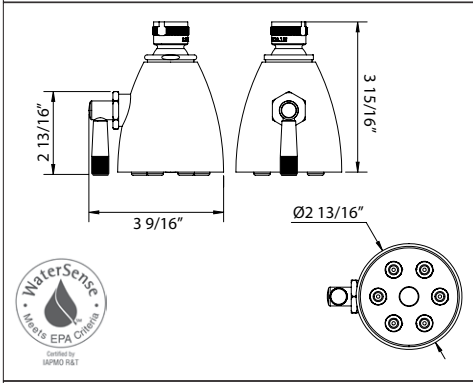

MB0190 3" Multi-Function Showerhead

- Complements Graceline® collection and other transitional designs
- Adjustable dial allows for infinite number of spray settings
- 1.8 GPM at 60 PSI (CEC compliant)

Suggested Retail Price			
	APC	PN	STN
MB0190	329	395	411

ROHL