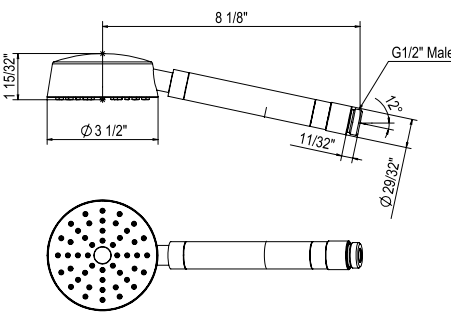

40126HS1 4" Single Function Handshower

Suggested Retail Price

	APC	PN	STN
40126HS1	228	274	285

- 1 function
- 1.75 GPM at 60 PSI (CEC compliant)

ROHL **NEW**