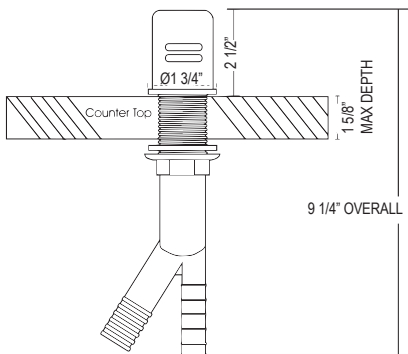

AG600 Air Gap

- Prevents contaminated sink water from entering the dishwasher

Suggested Retail Price

	APC	PN	STN	EB	EG	SEG	ULB
AG600	71	85	88	174	100	117	100