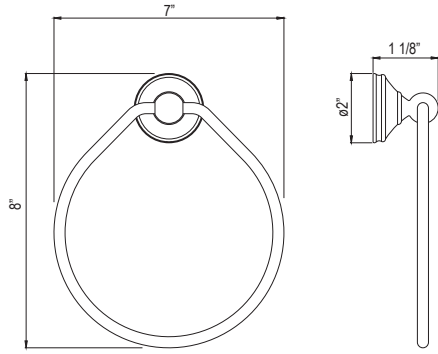

CARE & MAINTENANCE

TERMS

U.6634 Georgian Era™ Towel Ring

**Suggested Retail Price**

	APC	PN	STN	EB	EG	ULB
U.6634	171	206	214	243	243	243

- Elegantly display bath towels in a coordinated fashion with other accessories