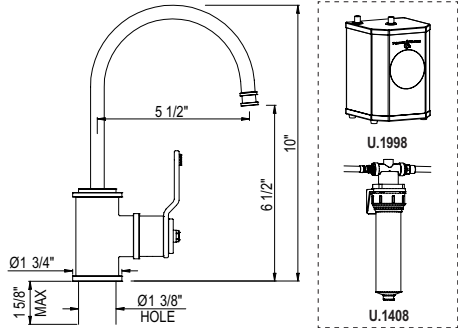

U.1833 Armstrong™ Hot Water and Kitchen Filter Faucet

NEW

Suggested Retail Price

	APC	PN	STN	SEG	ULB
U.1833HT-_-_-2	668	802	835	949	949

- Available: Spring 2021
- Pull handle forward for filtered water, push backward for instant filtered hot water
- Water activates by pushing handle inwards toward spout
- .5 GPM at 45 PSI (CEC compliant)
- For use with U.1998 high performance hot water tank and U.1408 Nano filter