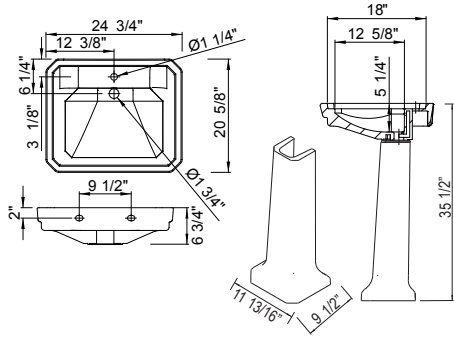

U.2931 Deco™ 25" Single Hole Lavatory Sink

Suggested Retail Price

	WH
U.2931	1205

- 25" Deco basin for use with U.2934 pedestal or RW2933 wash stand