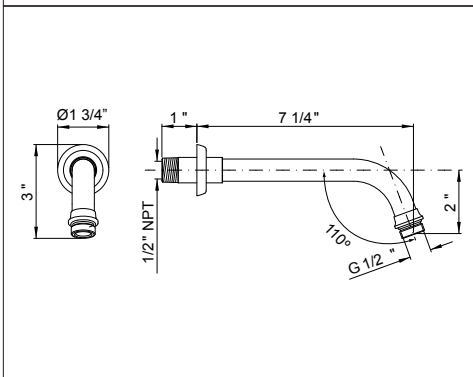

C5056.2 7" Reach Wall Mount Shower Arm

Suggested Retail Price					
	APC	PN	STN	EB	EG
C5056.2 _ _	71	85	89	257	340

ROHL

MB2010 7" Reach Wall Mount Shower Arm

Suggested Retail Price			
	APC	PN	STN
MB2010 _ _	144	172	180

ROHL

70127SA 7" Reach Wall Mount Shower Arm

Suggested Retail Price			
	APC	PN	STN
70127SA _ _	138	166	173

ROHL **NEW**

U.5882 7" Reach Wall Mount Shower Arm

Suggested Retail Price					
	APC	PN	STN	EG	ULB
U.5882 _ _	365	438	457	519	519

H08000 7" Reach Wall Mount Shower Arm

Suggested Retail Price				
	APC	PN	STN	EB
H08000 _ _	129	169	205	323

ROHL