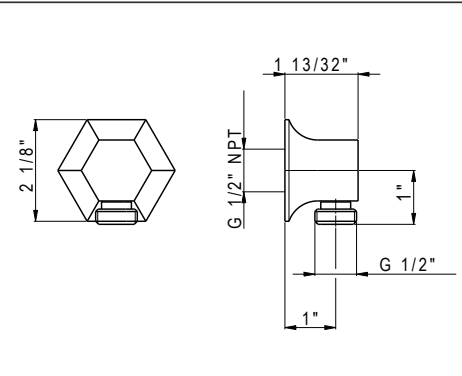

BE170 Shower Outlet

ROHL

Suggested Retail Price

	APC	PN	STN
BE170	172	207	215

- Complements Bellia™ collection and other transitional designs