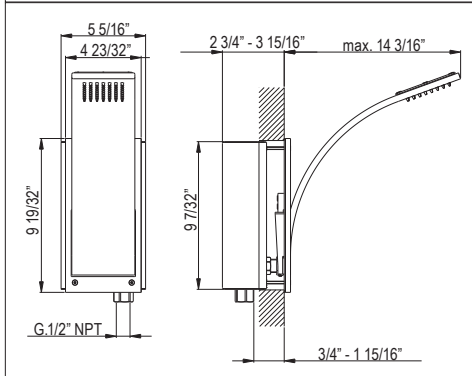

WA1319 15" x 6" Rain Showerhead With Arm

Suggested Retail Price

	APC	STN
WA1319-	3858	4822

- Must be installed at framing stage
- Complements Wave™ collection and other transitional designs
- 1 function
- 1.8 GPM at 60 PSI (CEC compliant)

ROHL