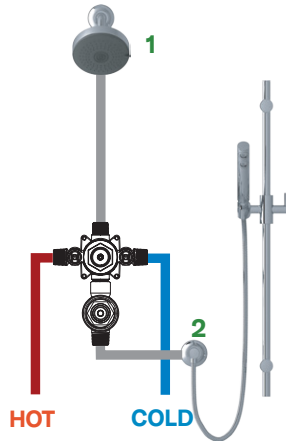

1/2" PRESSURE BALANCE - 2 FUNCTIONS

RDD-2

- 5 GPM
- Temperature control with diverter
- Recommended inlet connection: 1/2" NPT
- Extension kit included with valve