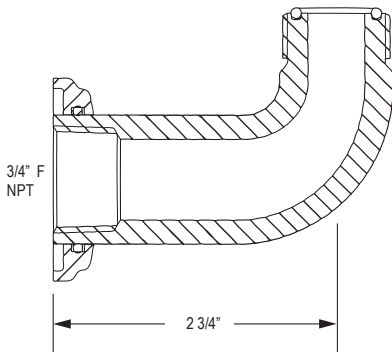

U.6381 Wall Unions

Suggested Retail Price

	APC	PN	STN	EB	EG	ULB
U.6381__	601	721	751	853	853	853

- 3/4" female NPT inlet
- U.6399 3" extension unions available to lift height of tub filler