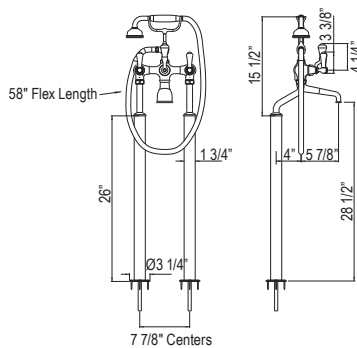

U.3012LS/LSP OR U.3013X Georgian Era™ Floor Mount Tub Filler

Suggested Retail Price

Handle	APC	PN	STN	EB	EG
U.3012LS/1-__	5383	6460	6733	7646	7644
U.3012LSP/1-__	5383	6460	6733	7646	7644
U.3013X/1-__	5383	6460	6733	7646	7644

- Single-function anti-calcium handshower at 1.8 GPM at 60 PSI
- As the spread on the hot and cold water inlets increases by rotating the desk pillar unions, the reach from the inlets to the center of the faucet decreases
- 9 GPM at 60 PSI (CEC compliant)
- 1/2" male NPT inlet
- Vacuum breaker not included; order V00275 if required