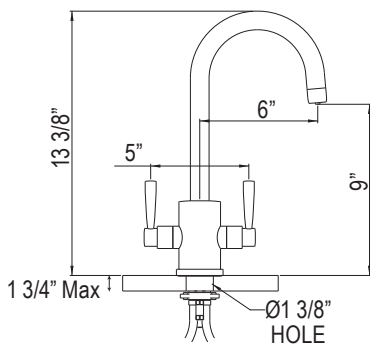

U.4213 Holborn™ Two Handle Bar/Food Prep Kitchen Faucet

Suggested Retail Price

Handle	APC	PN	STN	EB	SEG
U.4213LS-_-_-2	797	956	996	1131	1503

- Single-spray functionality
- 1.8 GPM at 60 PSI (CEC compliant)
- Bar/food prep faucet to U.4310LS