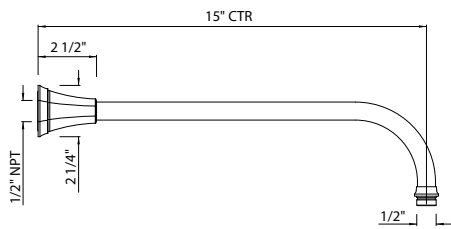

U.5184 15" Reach Wall Mount Shower Arm

Suggested Retail Price

	APC	PN	STN	EG
U.5184	402	483	503	571

- Complements Deco™ collection and other transitional designs