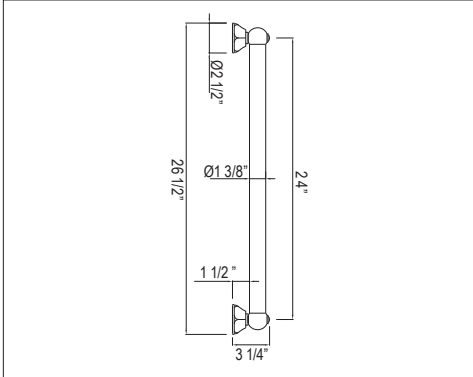

1278 24" Grab Bar

Suggested Retail Price

APC	PN	STN
1278	985	1182 1280

- Length cannot be cut down
- Grab Bar compliant with Americans with Disabilities Act of 1990 (ADA)
- Complements Palladian® collection and other transitional designs

ROHL