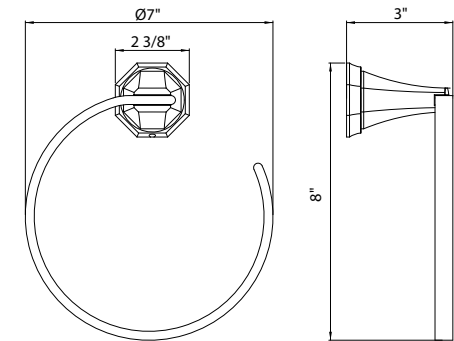

U.6135 Deco™ Towel Ring

Suggested Retail Price

	APC	PN	STN	EG	ULB
U.6135 _ _	299	359	374	425	412

- Elegantly display bath towels in a coordinated fashion with other accessories