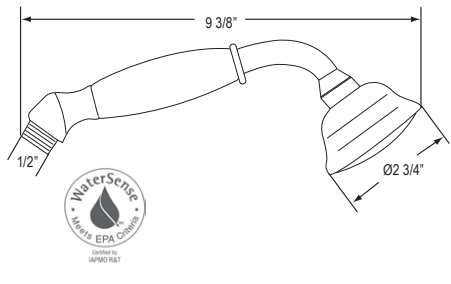

B204 3" Single Function Handshower

Suggested Retail Price

	APC	PN	STN
B204	162	225	320

- 1 function
- 1.8 GPM at 60 PSI (CEC compliant)

ROHL