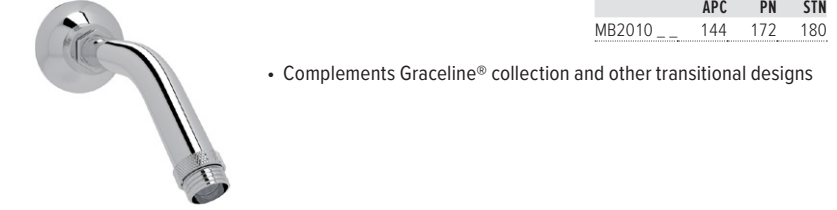

MB2010 7" Reach Wall Mount Shower Arm

Suggested Retail Price			
	APC	PN	STN
MB2010 _ _	144	172	180