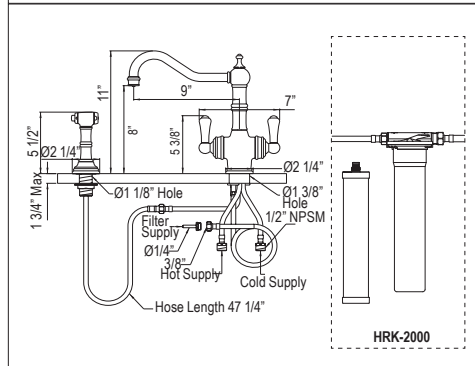

U.KIT1570 Edwardian™ Two Handle Filter Kitchen Faucet Kit With Side Spray

		Suggested Retail Price							
Handle		APC	PN	STN	EB	EG	SEG	ULB	
U.KIT1570LS-	-2	2725	3142	3247	3601	4507	3601	4507	

- Left handle activates filtered water through dedicated waterway
- Single spray functionality
- 1.5 GPM at 45 PSI, .5 GPM filtered water (CEC compliant)
- Includes HRK-2000 filtration system

INDEX

2021 UPDATES

ARMSTRONG

EDWARDIAN

GEORGIAN ERA

HOLBORN