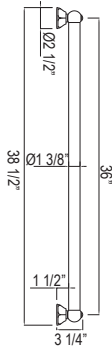

1279 36" Grab Bar

Suggested Retail Price

	APC	PN	STN	ULB
1279	1022	1227	1328	1452

- Length cannot be cut down
- Grab Bar compliant with Americans with Disabilities Act of 1990 (ADA)
- Complements Palladian® collection and other transitional designs

ROHL