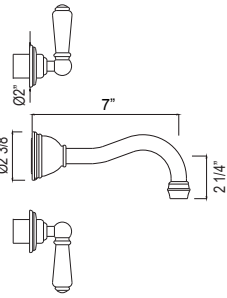

U.3790L OR U.3791X Edwardian™ Wall Mount Lavatory Faucet With Column Spout

Suggested Retail Price

Handle	APC	PN	STN	EB	EG	ULB
U.3790L-_/TO-2	779	981	989	1106	1106	1106
U.3791X-_/TO-2	779	935	989	1106	1106	1106