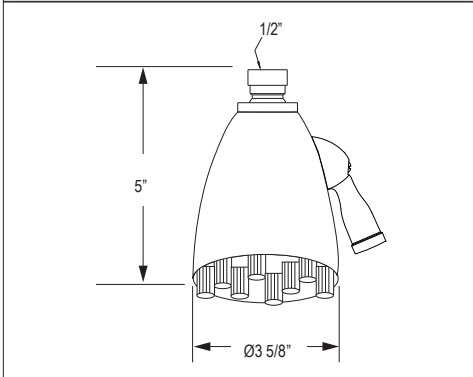

BI00059 4" Multi-Function Showerhead