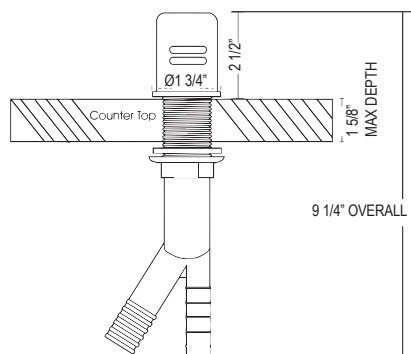

AG600 Air Gap

Suggested Retail Price

	APC	PN	STN	EB	EG	SEG	ULB
AG600 __	71	85	88	174	100	117	100

- Prevents contaminated sink water from entering the dishwasher

ROHL