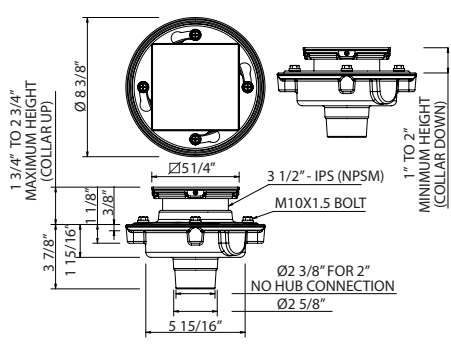

SDCI2 Cast Iron 2" No Hub Drain Body Kit

- Accommodates 41 GPM flow rate
- ROHL Decorative Drain Cover required to complete set: DC3142, DC3143, DC3144, DC3146

ROHL

Suggested Retail Price

	$
SDCI2	289