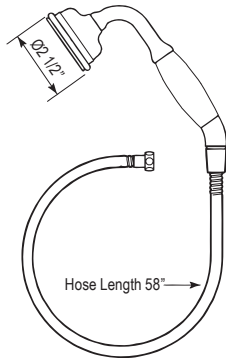

APC

PN

STN

EB

EG

ULB

Home

Index

DECO

EDWARDIAN

GEORGIAN ERA

HOLBORN

HOXTON

LAVATORY DRAINS

ROUGH-IN VALVES

BATH FIXTURES

SHOWER

CARE & MAINTENANCE

TERMS

U.5399 3/4" F X 1/2" M Adaptor

Suggested Retail Price

	APC	PN	STN	EB	EG	ULB
U.5399	62	75	78	88	88	88

- To connect hose to outlet of exposed tub filler or exposed thermostatic valve
- To reduce 3/4" outlet shower arm to 1/2"

U.5387 Handshower And Hose

Suggested Retail Price

Handle	APC	PN	STN	EB	EG	ULB
U.5387	603	724	754	856	856	856
U.5387LS-	603	724	754	856	856	856

- U.5387 comes with a porcelain handle. Order U.5387LS for metal handle, price is the same.
- 1 function
- 1.8 GPM at 60 PSI (CEC compliant)

U.5389 Exposed Shower Valve Outlet And Connector

Suggested Retail Price

	APC	PN	STN	EB	EG	ULB
U.5389	123	148	154	175	175	169

- Use 3/4" x 3/4" adaptor U.5390* on valve outlet for proper installation

U.5546 Handshower Outlet

Suggested Retail Price

	APC	PN	STN	EB	EG	ULB
U.5546	201	242	252	287	287	287

- 1/2" outlet male; 1/2" inlet female NPT

U.5540 24" Slide Bar

Suggested Retail Price

	APC	PN	STN	EB	EG	ULB
U.5540	984	1181	1230	1398	1398	1398

- Use with Perrin & Rowe hoses only
- Includes both porcelain and metal lever inserts