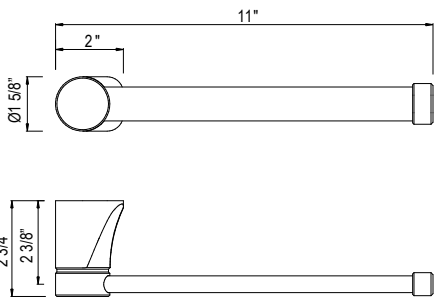

U.6435 Hoxton™ Hand Towel Bar

Suggested Retail Price

	APC	PN	STN	EG
U.6435	484	581	605	687

- Elegantly display bath towels in a coordinated fashion with other accessories
- 2 3/4" projection

U.6401 Hoxton™ Robe Hook