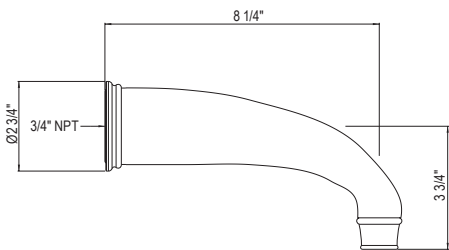

U.3605 Georgian Era™ Wall Mount Tub Spout with C-Spout

- 20 GPM at 60 PSI
- 3/4" female NPT inlet

Suggested Retail Price

	APC	PN	STN	EB	EG	ULB
U.3605	702	842	877	997	997	968