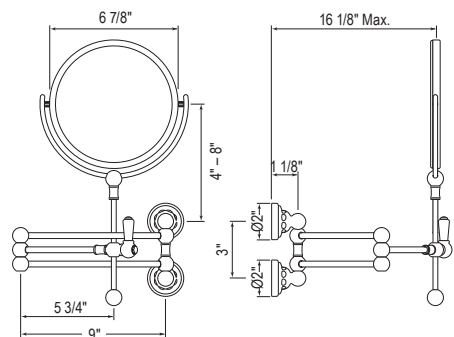

U.6918 Wall Mount Shaving Mirror