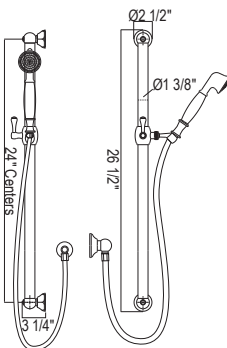

1267 36" Grab Bar

Suggested Retail Price

	APC	PN	STN	STN
1267	669	803	869	

- Length cannot be cut down
- Grab Bar compliant with Americans with Disabilities Act of 1990 (ADA)

ROHL

1279 36" Grab Bar

Suggested Retail Price

	APC	PN	STN	ULB
1279	1022	1227	1328	1452

- Length cannot be cut down
- Grab Bar compliant with Americans with Disabilities Act of 1990 (ADA)
- Complements Palladian® collection and other transitional designs

ROHL

1282 Handshower Set With 24" Grab Bar and Single Function Handshower

Suggested Retail Price

	APC	PN	STN	STN
1282	1556	1867	2101	

- Grab Bar compliant with Americans with Disabilities Act of 1990 (ADA)
- Complements Palladian® collection and other transitional designs
- 1105/8 single-function handshower
- 1.8 GPM at 60 PSI (CEC compliant)

ROHL

1272E Handshower Set With 39" Grab Bar and Single Function Handshower

Suggested Retail Price

	APC	PN	STN	STN
1272E	1266	1520	1718	

- Grab Bar compliant with Americans with Disabilities Act of 1990 (ADA)
- 1101/8E single-function handshower
- 1.8 GPM at 60 PSI (CEC compliant)

ROHL

1273N Handshower Set With 39" Grab Bar and 3-Function Handshower

Suggested Retail Price

	APC	PN	STN	STN
1273N	1239	1486	1720	

- Grab Bar compliant with Americans with Disabilities Act of 1990 (ADA)
- B240NHSO 3-function handshower
- 1.8 GPM at 60 PSI (CEC compliant)

ROHL