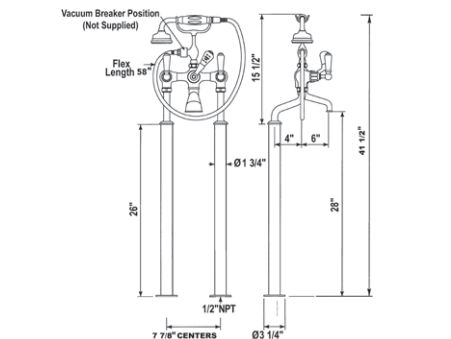

U.3520L OR U.3521X Edwardian™ Floor Mount Tub Filler

Suggested Retail Price

Handle	APC	PN	STN	EB	EG
U.3520L/1-	5278	6334	6601	7495	7495
U.3521X/1-	5278	6334	6601	7495	7495

- Single-function anti-calcium handshower at 1.8 GPM at 60 PSI
- Includes both porcelain and metal lever inserts for U.3520L
- 9 GPM at 60 PSI (CEC compliant)
- 1/2" male NPT inlet
- Vacuum breaker not included; order V00275 if required