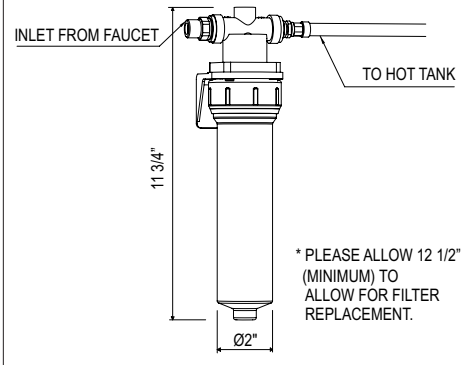

U.1106 Hot Water Filtration System

U.1106	Suggested Retail Price
	$
	355

- Includes cartridge, housing and conneciton hoses
- Filter faucet not included
- For replacement filter cartridge, order U.PRF1: $123
- Recommend changing filter every 6 months or 1,000 gallons