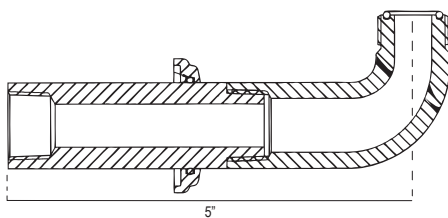

U.6389 Extended Wall Unions

Suggested Retail Price

	APC	PN	STN	EB	EG
U.6389	861	1033	1076	1222	1222

- 3/4" female NPT inlet
- U.6399 3" extension unions available to lift height of tub filler