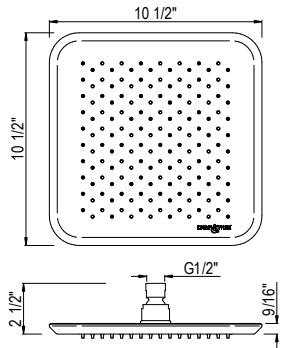

U.5472 16" Reach Wall Mount Shower Arm

- Complements Hoxton™ collection and other transitional designs

Suggested Retail Price

	APC	PN	STN	EG
U.5472 _ _	536	643	670	761

U.5408 11" Square Rain Showerhead

- Complements Hoxton™ collection and other transitional designs
- 1 function
- 1.8 GPM at 60 PSI (CEC compliant)