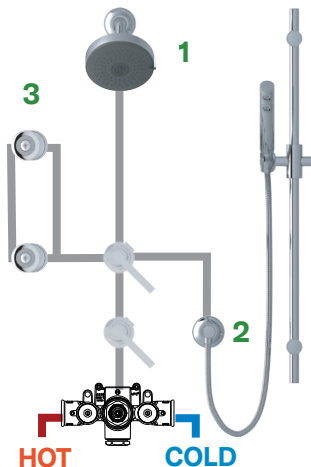

3/4" THERMOSTATIC ROUGH VALVE - 3 FUNCTIONS

1005N CAL Green Compliant

- 12 GPM
- Temperature control only
- Recommended inlet connection: 3/4" NPT
- Extension kit included with valve
- Must add volume control R1040R
- Must add diverter R1062BO