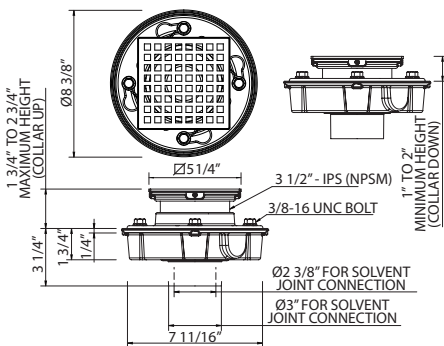

SDPVC2/3-3143 PVC 2" X 3" Drain Kit With 3143 Matrix Decorative Cover

Suggested Retail Price				
	APC	PN	STN	EB
SDPVC2/3-3143	348	417	434	496

- Accommodates 41 GPM flow rate

ROHL