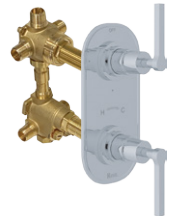

1/2" THERMOSTATIC ROUGH VALVE - 3 FUNCTIONS

R1053BD CAL Green Compliant

- 6 GPM
- Temperature control with diverter
- Recommended inlet connection: 1/2" NPT
- Extension kit included with valve