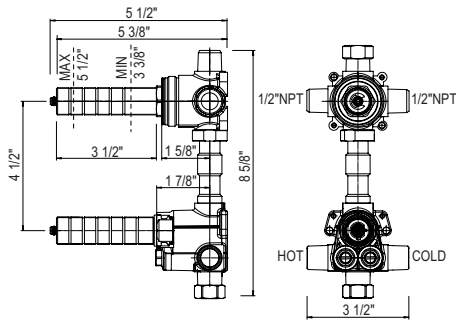

R1052BD 1/2" Thermostatic Rough Valve-In With Integrated Two Outlet Dedicated Diverter

- Temperature control with diverter
- 2 functions
- 6 GPM at 60 PSI (CEC compliant)
- 1/2" male NPT inlet
- Must order trim to complete

ROHL

Suggested Retail Price

	Rough
R1052BD	405