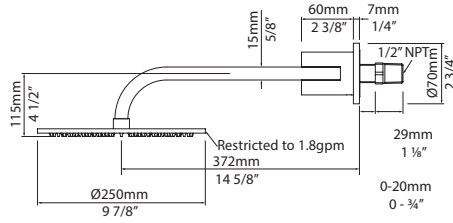

SOR-41 10" Rain Showerhead With Arm

- Stainless Steel construction
- Complements Soriano™ collection and other transitional designs
- 1 function
- 1.8 GPM at 60 PSI (CEC compliant)

Suggested Retail Price

	SB
SOR-41- _ _	1266

ROHL