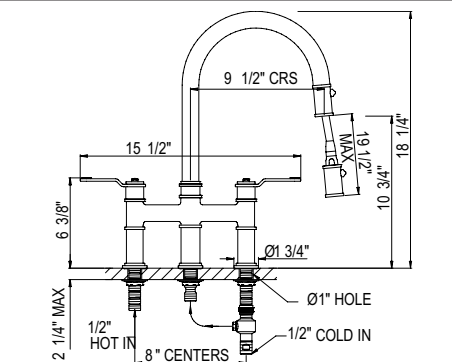

U.4534 Armstrong™ Pull-Down Touchless Kitchen Faucet

Suggested Retail Price

Handle	APC	PN	STN	SEG	ULB
U.4534HT-_-_-2	1198	1398	1448	1647	1702

- 3" activation range and 2 minute auto shut-off
- Requires 2 1/2" clearance from backsplash to center of faucet hole
- Dual-spray functionality with stream and spray settings
- 1.8 GPM at 60 PSI (CEC compliant)
- For AC Plug-in Adaptor Kit order U.CC80AC: \$133
- Matching prep faucet U.4543 and U.4513