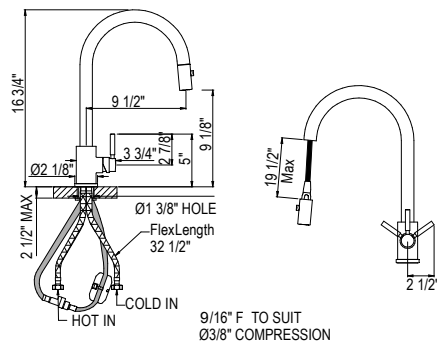

U.4044 Holborn™ Pull-Down Kitchen Faucet with C-Spout

Suggested Retail Price

Handle	APC	PN	STN	EB	EG	SEG	ULB
U.4044-_-_-2	1152	1382	1440	1637	1637	1728	1637

- Dual-spray functionality with stream and spray settings
- 1.75 GPM at 60 PSI (CEC compliant)