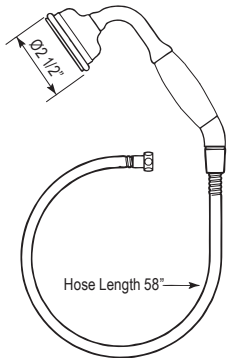

APC

PN

STN

EB

EG

ULB

DECO

EDWARDIAN

GEORGIAN
ERA

HOLBORN

HOXTON

LAVATORY
DRAINS

ROUGH-IN
VALVES

BATH
FIXTURES

SHOWER

CARE &
MAINTENANCE

TERMS

U.5570 Single Function Body Spray

Suggested Retail Price

	APC	PN	STN	EB	EG	ULB
U.5570	329	395	411	467	467	467

- 1 function
- 1.0 GPM at 45 PSI (CEC compliant)

U.5379 3/4" M X 1/2" F Adaptor

Suggested Retail Price

	APC	PN	STN	EB	EG
U.5379	42	50	52	59	59

- Allows 3/4" inlet showerheads to be installed on existing 1/2" shower arms

U.5399 3/4" F X 1/2" M Adaptor

Suggested Retail Price

	APC	PN	STN	EB	EG
U.5399	62	75	78	88	88

- To connect hose to outlet of exposed tub filler or exposed thermostatic valve
- To reduce 3/4" outlet shower arm to 1/2"

U.5387 Handshower And Hose

Suggested Retail Price

Handle	APC	PN	STN	EB	EG	ULB
U.5387	603	724	754	856	856	856
U.5387LS-	603	724	754	856	856	856

- U.5387 comes with a porcelain handle. Order U.5387LS for metal handle, price is the same.
- 1 function
- 1.8 GPM at 60 PSI (CEC compliant)

U.5389 Exposed Shower Valve Outlet And Connector

Suggested Retail Price

	APC	PN	STN	EB	EG	ULB
U.5389	123	148	154	175	175	169

- Use 3/4" x 3/4" adaptor U.5390* on valve outlet for proper installation