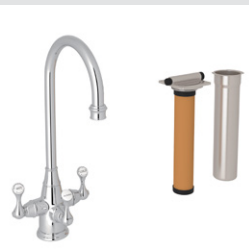

U.1220 Georgian Era™ Three Handle Bar/Food Prep Filter Kitchen Faucet

Suggested Retail Price

Handle	APC	PN	STN	EB	EG	SEG	ULB
U.1220LS-__-2	1227	1473	1534	1742	1742	1742	1742

- Center handle activates filtered water through dedicated waterway
- Not suitable for reverse osmosis systems or instant hot systems
- 1.5 GPM at 45 PSI, .5 GPM filtered water (CEC compliant)
- May be used with HRK-2000 inline filter system

U.KIT1220 Georgian Era™ Three Handle Bar/Food Prep Filter Kitchen Faucet Kit

Handle	Suggested Retail Price							
	APC	PN	STN	EB	EG	SEG	ULB	
U.KIT1220LS-_-_-2	1866	2112	2173	2381	2381	2381	2381	

- Center handle activates filtered water through dedicated waterway
- 1.5 GPM at 45 PSI, .5 GPM filtered water (CEC compliant)
- Includes HRK-2000 filtration system