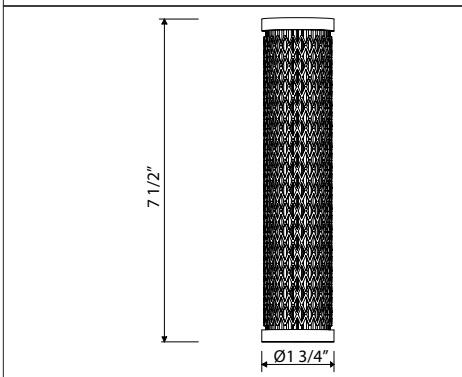

U.PRF1 Hot Water Replacement Filter Cartridge

U.PRF1	Suggested Retail Price
	$
	123

- Designed for use with U.1106 and U.1408 hot water filtration systems
- Recommend changing filter every 6 months or 1,000 gallons