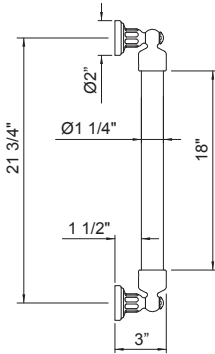

- Length cannot be cut down
- Grab Bar compliant with Americans with Disabilities Act of 1990 (ADA)
- Complements Palladian® collection and other transitional designs

ROHL

U.6907 22" Grab Bar

Suggested Retail Price