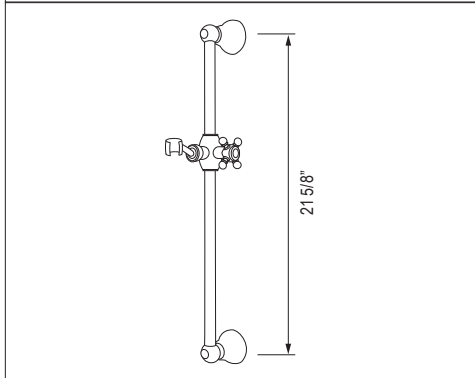

1200 22" Slide Bar

Suggested Retail Price

	APC	PN	STN
1200_ _ _	435	522	549

- Length can be cut down
- Porcelain cap on handle

ROHL