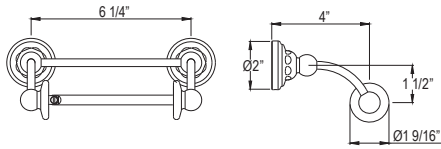

U.6947 Wall Mount Spare Toilet Paper Holder

Suggested Retail Price

	APC	PN	STN	EB	EG
U.6947	277	332	346	392	392

- There's no need to compromise on design in this essential space
- Accommodates oversized TP rolls

U.6960 Edwardian Toilet Paper Holder With Lift Arm

Suggested Retail Price

	APC	PN	STN	EB	EG	ULB
U.6960	319	382	398	452	452	452

- There's no need to compromise on design in this essential space
- Accommodates oversized TP rolls

U.6935 Edwardian Towel Ring

Suggested Retail Price

	APC	PN	STN	EB	EG	ULB
U.6935	157	188	197	223	223	223

- Elegantly display bath towels in a coordinated fashion with other accessories

U.6921 Edwardian Robe Hook

Suggested Retail Price

	APC	PN	STN	EB	EG	ULB
U.6921	123	148	157	175	175	175

- Holds one robe or towel close to your shower or bathing space

U.6922 Edwardian Double Robe Hook

Suggested Retail Price

	APC	PN	STN	EB	EG	ULB
U.6922	151	181	188	214	214	214

- Optimize space with this double hook for multiple robe/towel storage