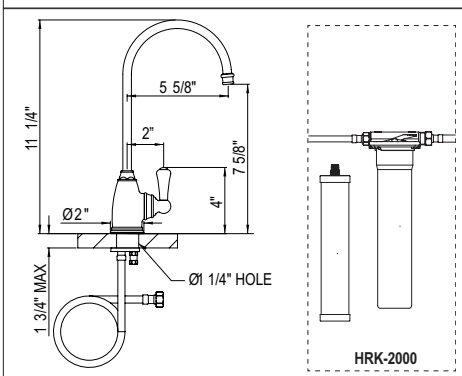

U.KIT1220 Georgian Era™ Three Handle Bar/Food Prep Filter Kitchen Faucet Kit

Handle	Suggested Retail Price							
	APC	PN	STN	EB	EG	SEG	ULB	
U.KIT1220LS-_-_-2	1866	2112	2173	2381	2381	2381	2381	

- Center handle activates filtered water through dedicated waterway
- 1.5 GPM at 45 PSI, .5 GPM filtered water (CEC compliant)
- Includes HRK-2000 filtration system

U.1625 Georgian Era™ Filter Kitchen Faucet

Handle	Suggested Retail Price							
	APC	PN	STN	EB	EG	SEG	ULB	
U.1625L-_-_-2	817	981	1021	1160	1160	1160	1160	

- May be used with HRK-2000 inline filter system
- Not suitable for reverse osmosis systems or instant hot systems
- .5 GPM at 45 PSI (CEC compliant)

U.KIT1625 Georgian Era™ Filter Kitchen Faucet Kit

Handle	Suggested Retail Price							
	APC	PN	STN	EB	EG	SEG	ULB	
U.KIT1625L-_-_-2	1456	1620	1660	1799	1799	1799	1799	

- .5 GPM at 45 PSI (CEC compliant)
- Includes HRK-2000 filtration system

HRF-1000 Arolla™ Replacement Filter Cartridge

Suggested Retail Price		
	$	
HRF-1000	106	

- Replacement cartridge for HRK-2000 filter system
- Recommend changing filter every 6 months or 1,000 gallons

HRK-2000 Arolla™ Filtration System With Cartridge

Suggested Retail Price		
	$	
HRK-2000	639	

- Includes cartridge, housing and connection hoses
- Filter faucet not included
- Recommend changing filter every 6 months or 1,000 gallons
- For replacement filter cartridge, order HRF-1000: $106
- Recommend changing filter system every 3 years due to constant water pressure on the inlet