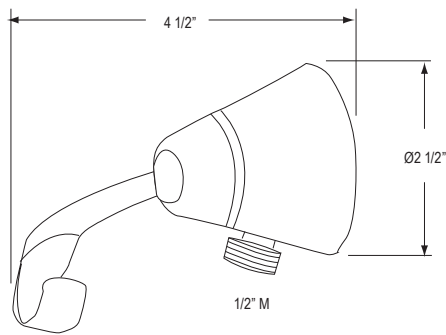

C21000 Handshower Outlet With Holder

Suggested Retail Price			
	APC	PN	STN
C21000	118	157	202

- Adjustable

ROHL