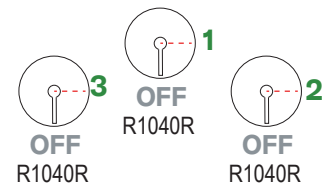

3/4" THERMOSTATIC ROUGH VALVE - MULTI FUNCTIONS

1005N

- 12 GPM
- Temperature control only
- Recommended inlet connection: 3/4" NPT
- Extension kit included with valve
- Must add volume control R1040R