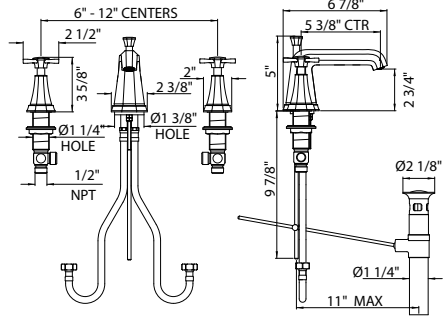

U.3141LS OR U.3142X Deco™ Widespread Lavatory Faucet

Suggested Retail Price

Handle	APC	PN	STN	EG	ULB
U.3141LS-_-_-2	1551	1861	1938	2202	2202
U.3142X-_-_-2	1551	1861	1938	2202	2202

- Lift rod drain assembly included with faucet
- 1.2 GPM at 60 PSI (CEC compliant)