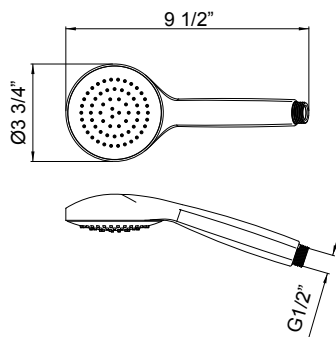

U.5815 4" Single Function Handshower

Suggested Retail Price

	APC	PN	STN	EG
U.5815 _ _	263	316	335	374

- 1 function
- 1.8 GPM at 60 PSI (CEC compliant)