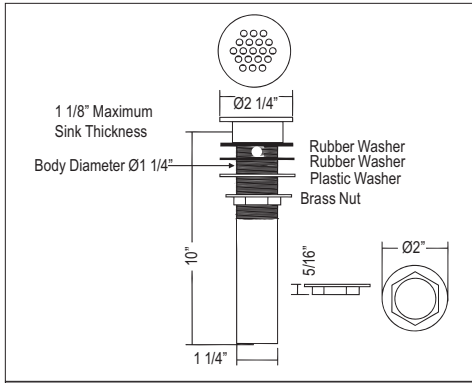

7444 Grid Drain With Overflow

- 10" tail piece

ROHL

Suggested Retail Price

	APC	PN	STN	EB	EG
7444	257	308	321	439	542