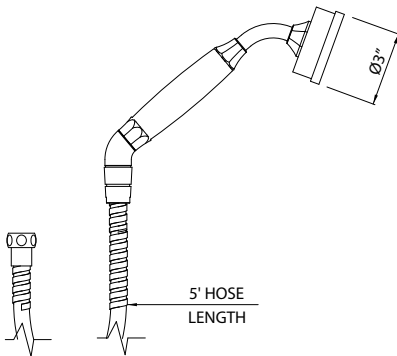

U.5195 Handshower And Hose

Suggested Retail Price

	APC	PN	STN	EG
U.5195	649	779	812	922

- Complements Deco™ collection and other transitional designs
- 1 function
- 1.8 GPM at 60 PSI (CEC compliant)

U.5140 24" Slide Bar

Suggested Retail Price

	APC	PN	STN	EG
U.5140	1033	1239	1291	1466