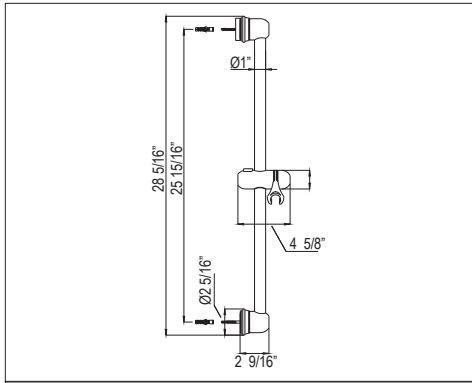

DSA12210 25" Slide Bar

Suggested Retail Price

	APC	PN	STN
DSA12210-__	460	552	591

- Length cannot be cut down
- Complements Bellia™ collection and other transitional designs

D800 28" Slide Bar

- Length can be cut down