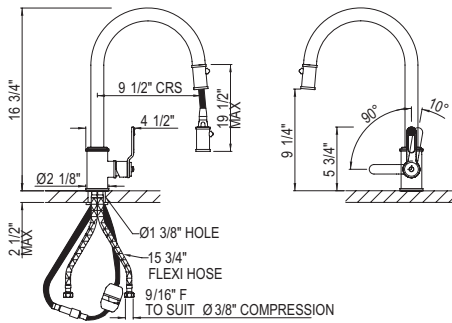

U.4544 Armstrong™ Pull-Down Kitchen Faucet with C-Spout

Suggested Retail Price

Handle	APC	PN	STN	SEG	ULB
U.4544HT-_-_-2	998	1198	1248	1447	1418

- Dual-spray functionality with stream and spray settings
- 1.8 GPM at 60 PSI (CEC compliant)
- Requires 2 1/2" clearance from backsplash to center of faucet hole
- Matching prep faucet U.4543 and U.4513