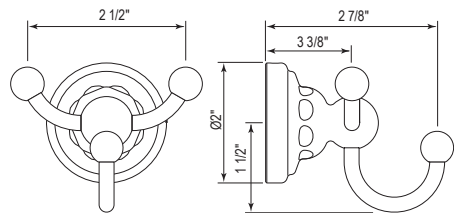

U.6923 Edwardian™ Triple Robe Hook

Suggested Retail Price						
	APC	PN	STN	EB	EG	ULB
U.6923 __	168	202	210	239	239	239

- Optimize space with this triple hook for multiple robe/towel storage

U.6925 Tumbler Holder

Suggested Retail Price						
	APC	PN	STN	EB	EG	
U.6925 __	255	306	319	447	478	

- Replacement tumbler available, order 9.30925FT: $74

U.6928 Wall Mount Porcelain Soap Dish

Suggested Retail Price						
	APC	PN	STN	EB	EG	
U.6928 __	330	396	510	469	469	

- An elegant addition to the bathroom space that provides a dedicated holder for your bar soap away from the counter
- 5 1/4" projection

U.6918 Wall Mount Shaving Mirror

Suggested Retail Price						
	APC	PN	STN	EB	EG	
U.6918 __	890	1068	1113	1264	1264	

- 3x magnification on magnified side of mirror

U.6916 Edwardian™ Wall Mount Corner Basket

Suggested Retail Price						
	APC	PN	STN	EB	EG	
U.6916 __	383	459	478	543	543	

- An elegant addition to the shower space that provides a dedicated holder for your bar soap
- 7 3/4" projection