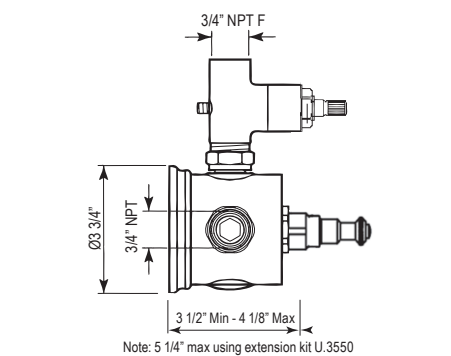

U.5555BO 3/4" Thermostatic Rough-In Valve With Volume Control