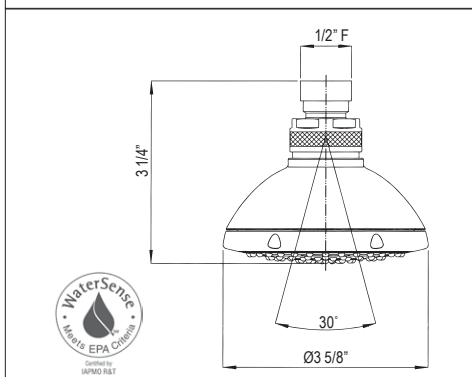

- Adjustable dial allows for infinite number of spray settings
- 1.8 GPM at 60 PSI (CEC compliant)

ROHL

I00131 4" 2-Function Showerhead

Suggested Retail Price

	APC	PN	STN
I00131	187	257	360