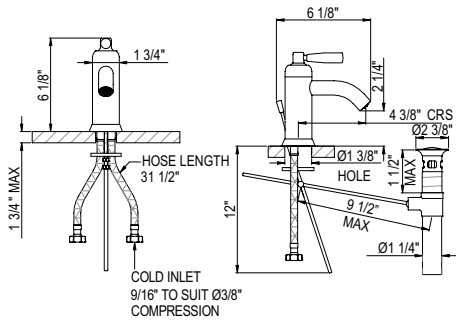

DECO

EDWARDIAN

GEORGIAN ERA

HOLBORN

HOXTON

LAVATORY DRAINS

ROUGH-IN VALVES

BATH FIXTURES

SHOWER

CARE & MAINTENANCE

TERMS

U.3870 Holborn™ Single Handle Lavatory Faucet