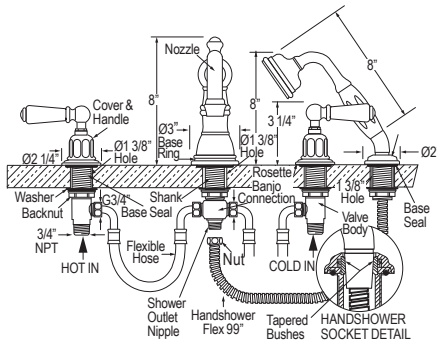

U.3230R

U.3745L OR U.3746X Edwardian™ 4-Hole Deck Mount Tub Filler with Column Spout

Suggested Retail Price

Handle	APC	PN	STN	EB	EG	ULB
U.3745L-_/TO	3005	3606	3756	4267	4267	4143
U.3746X-_/TO	3005	3606	3756	4267	4267	4267

- Single-function anti-calcium handshower at 1.8 GPM at 60 PSI
- Includes both porcelain and metal lever inserts for U.3745L
- 20 GPM at 60 PSI (CEC compliant)
- 3/4" male NPT inlet