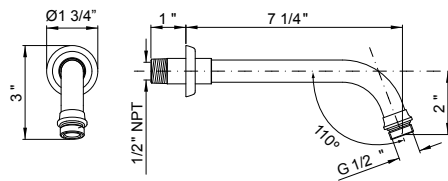

**U.5884** 15" Reach Wall Mount Shower Arm**Suggested Retail Price**

	APC	PN	STN	EG
U.5884 ___	365	438	457	519

- Complements Holborn™ collection and other transitional designs

**U.5882** 7" Reach Wall Mount Shower Arm**Suggested Retail Price**