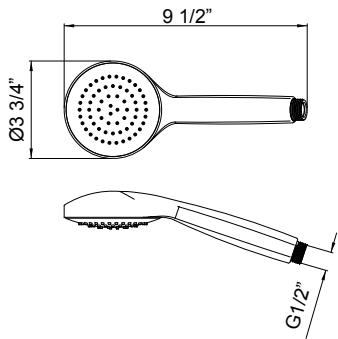

U.5815 4" Single Function Handshower

Suggested Retail Price

	APC	PN	STN	EG
U.5815	263	316	335	374

- 1 function
- 1.8 GPM at 60 PSI (CEC compliant)