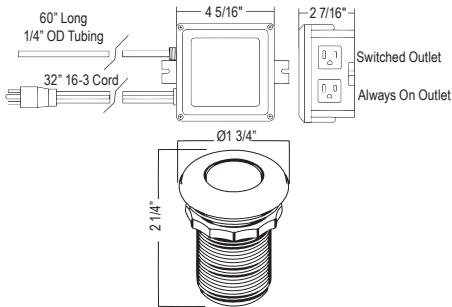

AS450 Waste Disposal Control Box With Air Switch Button

- Remote on/off air switch button for activating garbage disposals
- Solution for island countertops or where an electrical switch is not available
- Control box with mounting hardware included

Suggested Retail Price

	APC	PN	STN	EB	EG	SEG	ULB
AS450	301	361	376	428	507	428	428