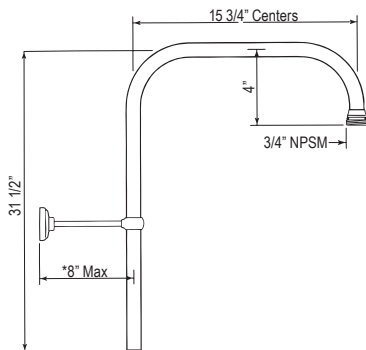

U.5393 31" X 15" Rigid Riser Shower Outlet

Suggested Retail Price

	APC	PN	STN	EB	EG	ULB
U.5393	636	763	795	903	903	903

- Length can be cut down
- For use with U.5783N riser diverters and outlet connector U.5394