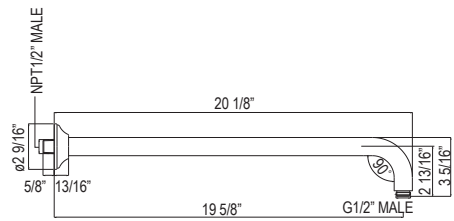

- Escutcheon included

1455/20 20" Reach Wall Mount Shower Arm

Suggested Retail Price

	APC	PN	STN	ULB
1455/20	203	244	280	289

- Escutcheon included
- Modern style round escutcheon available, order ROGSCO14