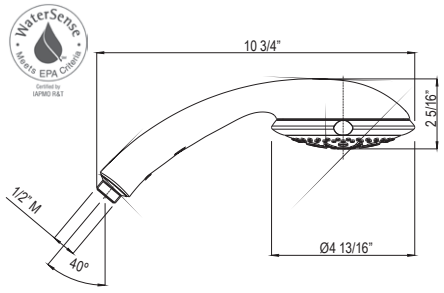

Suggested Retail Price			
	APC	PN	STN
50126HS3	198	238	248

- 3 functions
- 1.75 GPM at 60 PSI (CEC compliant)

ROHL **NEW**