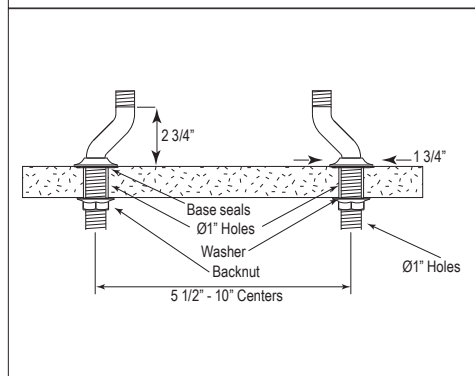

U.6793 Georgian Era™ Bridge Kitchen Faucet Deck Unions

	Suggested Retail Price							
	APC	PN	STN	EB	EG	SEG	ULB	
U.6793 __-2	360	432	450	511	511	511	511	

- Use with U.4790X or U.4791L bridge kitchen faucets
- Not for use with U.4718X or U.4719L