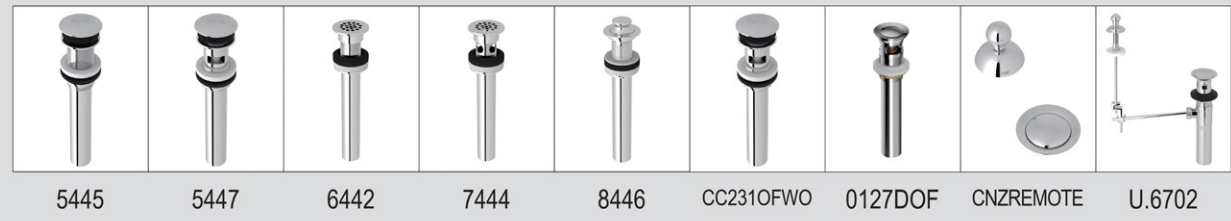

U.3495 Hoxton™ Wall Mount Tub Filler

Suggested Retail Price

Handle	APC	PN	STN	EG
U.3495LS-___/TO	1877	2253	2347	2816

- 16 GPM at 60 PSI
- 3/4" female NPT inlet
- Rough valve sold separately
  — Order U.3230R wall rough valve for lever handles: $442
- Matching lavatory faucet U.3435