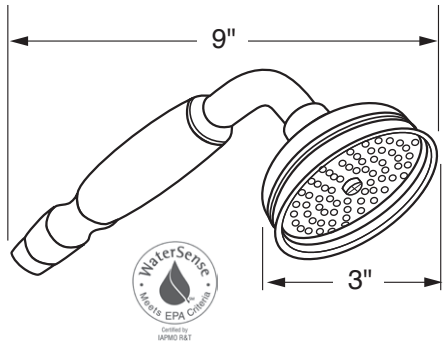

1101/8E 3" Single Function Handshower

Suggested Retail Price

	APC	PN	STN	ULB
1101/8E	220	264	282	312

- Metal handshower handle
- 1 function
- 1.8 GPM at 60 PSI (CEC compliant)

ROHL