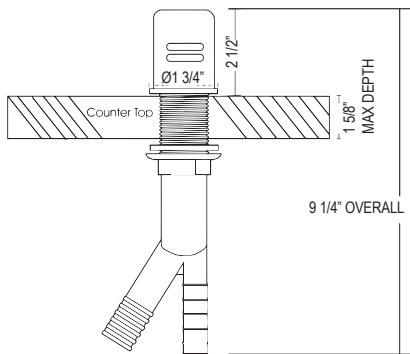

AG600 Air Gap

Suggested Retail Price

	APC	PN	STN	EB	EG	SEG
AG600 __	71	85	88	174	100	117

- Prevents contaminated sink water from entering the dishwasher

ROHL