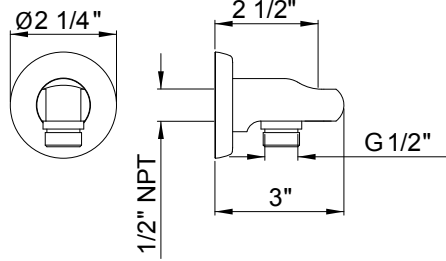

DECO

EDWARDIAN

GEORGIAN ERA

HOLBORN

HOXTON

LAVATORY DRAINS

ROUGH-IN VALVES

BATH FIXTURES

SHOWER

CARE & MAINTENANCE

TERMS

U.5302 Handshower Outlet With Holder

Suggested Retail Price				
	APC	PN	STN	EG
U.5302	371	445	464	527

- Complements Holborn™ collection and other transitional designs