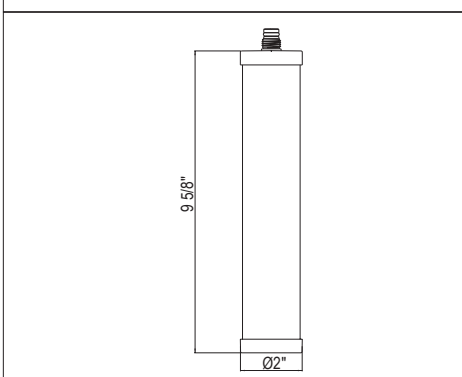

U.KIT1220 Georgian Era™ Three Handle Bar/Food Prep Filter Kitchen Faucet Kit

Handle	Suggested Retail Price							
	APC	PN	STN	EB	EG	SEG	ULB	
U.KIT1220LS-_-_-2	1866	2112	2173	2381	2381	2381	2381	

- Center handle activates filtered water through dedicated waterway
- 1.5 GPM at 45 PSI, .5 GPM filtered water (CEC compliant)
- Includes HRK-2000 filtration system

U.1625 Georgian Era™ Filter Kitchen Faucet

Handle	Suggested Retail Price							
	APC	PN	STN	EB	EG	SEG	ULB	
U.1625L-_-_-2	817	981	1021	1160	1160	1160	1160	

- May be used with HRK-2000 inline filter system
- Not suitable for reverse osmosis systems or instant hot systems
- .5 GPM at 45 PSI (CEC compliant)

U.KIT1625 Georgian Era™ Filter Kitchen Faucet Kit

Handle	Suggested Retail Price							
	APC	PN	STN	EB	EG	SEG	ULB	
U.KIT1625L-_-_-2	1456	1620	1660	1799	1799	1799	1799	

- .5 GPM at 45 PSI (CEC compliant)
- Includes HRK-2000 filtration system

HRF-1000 Arolla™ Replacement Filter Cartridge

Suggested Retail Price		
	$	
HRF-1000	106	

- Replacement cartridge for HRK-2000 filter system
- Recommend changing filter every 6 months or 1,000 gallons

HRK-2000 Arolla™ Filtration System With Cartridge

Suggested Retail Price		
	$	
HRK-2000	639	

- Includes cartridge, housing and connection hoses
- Filter faucet not included
- Recommend changing filter every 6 months or 1,000 gallons
- For replacement filter cartridge, order HRF-1000: $106
- Recommend changing filter system every 3 years due to constant water pressure on the inlet