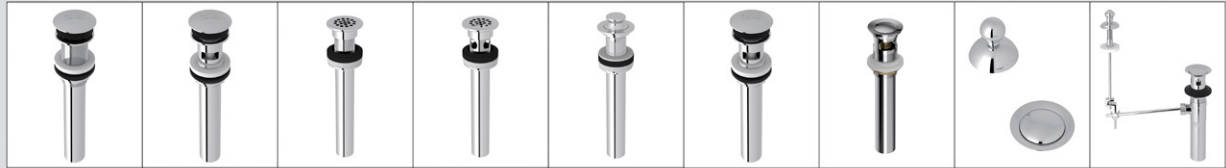

5445

5447

6442

7444

8446

CC231OFWO

0127DOF

CNZREMOTE

U.6702