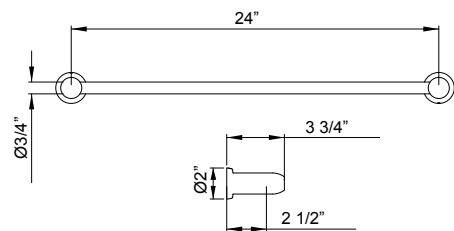

- Complements Holborn™ collection and other transitional designs

U.6440 Holborn™ 18" Towel Bar

Suggested Retail Price					
	APC	PN	STN	EG	ULB
U.6440	414	496	517	587	587

- Length can be cut down

U.6441 Holborn™ 24" Towel Bar