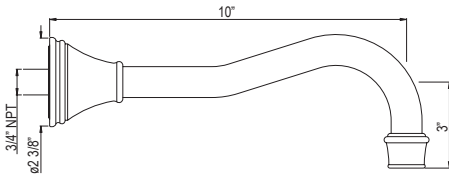

APC

PN

STN

EB

EG

ULB

Home

Index

DECO

EDWARDIAN

GEORGIAN ERA

HOLBORN

HOXTON

LAVATORY DRAINS

ROUGH-IN VALVES

BATH FIXTURES

SHOWER

CARE & MAINTENANCE

TERMS

U.3787 Georgian Era™ Wall Mount Tub Spout with Column Spout

- 20 GPM at 60 PSI
- 3/4" female NPT inlet

Suggested Retail Price

	APC	PN	STN	EB	EG	ULB
U.3787	694	832	867	985	985	985