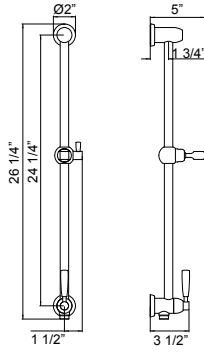

APC

PN

STN

EG

ULB

DECO

EDWARDIAN

GEORGIAN ERA

HOLBORN

HOXTON

LAVATORY DRAINS

ROUGH-IN VALVES

BATH FIXTURES

SHOWER

CARE & MAINTENANCE

TERMS

U.5350 24" Slide Bar With Integrated Volume Control And Outlet

Suggested Retail Price

	APC	PN	STN	EG	ULB
U.5350 _ _	1278	1533	1597	1814	1761

- Length can be cut down
- Use with Perrin & Rowe® 9.28385 hoses only
- Volume control
- Complements Holborn™ collection and other transitional designs