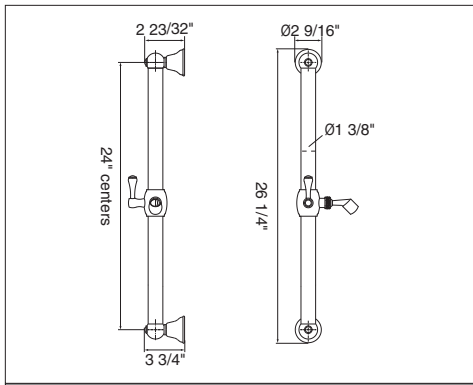

1271 24" Grab Bar

Suggested Retail Price

APC	PN	STN
1271	857	1029 1110

- Length cannot be cut down
- Grab Bar compliant with Americans with Disabilities Act of 1990 (ADA)

ROHL