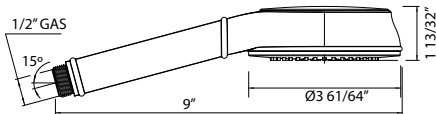

U.5815 4" Single Function Handshower

Suggested Retail Price

	APC	PN	STN	EG
U.5815	263	316	335	374

- 1 function
- 1.8 GPM at 60 PSI (CEC compliant)

B0315 4" Single Function Handshower

Suggested Retail Price

	APC	PN	STN
B0315	127	163	221

- 1 function
- 1.8 GPM at 60 PSI (CEC compliant)

ROHL

B00151 4" 2-Function Handshower

Suggested Retail Price

	APC	PN	STN
B00151	113	144	185

- 2 functions
- 1.8 GPM at 60 PSI (CEC compliant)

ROHL

1150/8 4" 3-Function Handshower

Suggested Retail Price

	APC	PN	STN
1150/8	404	485	542

- White accent handshower handle
- 3 functions
- 1.8 GPM at 60 PSI (CEC compliant)

ROHL

1151/8 4" 3-Function Handshower

Suggested Retail Price

	APC	PN	STN	ULB
1151/8	404	485	542	574

- Metal handshower handle
- 3 functions
- 1.8 GPM at 60 PSI (CEC compliant)

ROHL