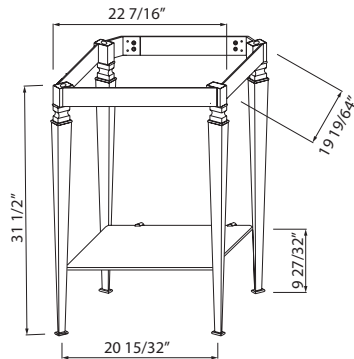

RW2933 Deco™ Wash Stand With Glass Shelf

Suggested Retail Price

	APC	PN	STN
RW2933	3524	4229	4474

- Aluminum leg and brass frame construction
- Includes glass shelf