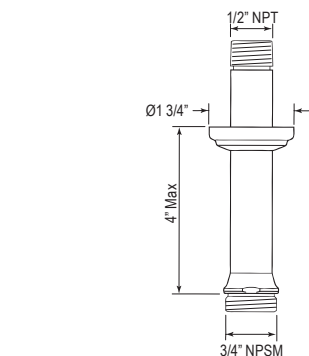

U.5388 4" Ceiling Mount Shower Arm

Suggested Retail Price

	APC	PN	STN	EB	EG
U.5388	170	204	214	242	242

- To install 1/2" inlet showerheads, use adaptor U.5399