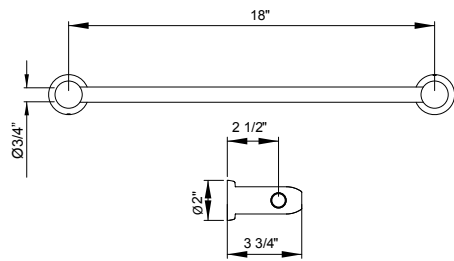

- Complements Holborn™ collection and other transitional designs

U.6440 Holborn™ 18" Towel Bar

Suggested Retail Price					
	APC	PN	STN	EG	ULB
U.6440	414	496	517	587	587

- Length can be cut down

U.6441 Holborn™ 24" Towel Bar