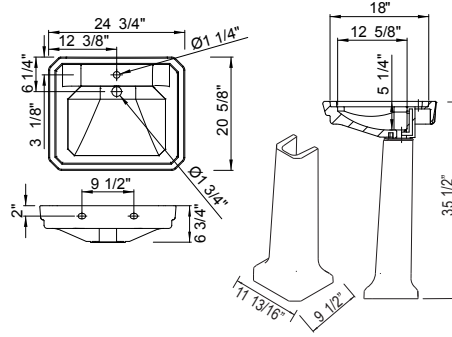

- Elegantly display bath towels in a coordinated fashion with other accessories

U.6122 Deco™ Double Robe Hook

Suggested Retail Price

	APC	PN	STN	EG	ULB
U.6122 _ _	220	264	275	312	303

- Optimize space with this double hook for multiple robe/towel storage