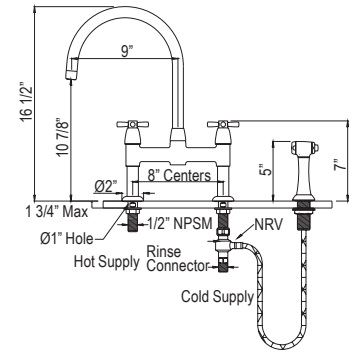

U.4273LS OR U.4272X Holborn™ Bridge Kitchen Faucet with C-Spout and Side Spray

Suggested Retail Price

Handle	APC	PN	STN	EB	SEG	ULB
U.4272X-_-_-2	2251	2701	2814	3197	3103	3197
U.4273LS-_-_-2	2251	2701	2814	3197	3103	3197

- Single-spray functionality
- 1.8 GPM at 60 PSI (CEC compliant)