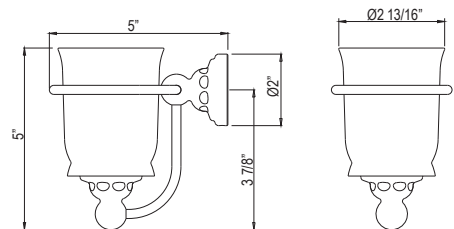

- Optimize space with this double hook for multiple robe/towel storage

U.6923 Edwardian™ Triple Robe Hook

Suggested Retail Price						
	APC	PN	STN	EB	EG	ULB
U.6923 __	168	202	210	239	239	239

- Optimize space with this triple hook for multiple robe/towel storage