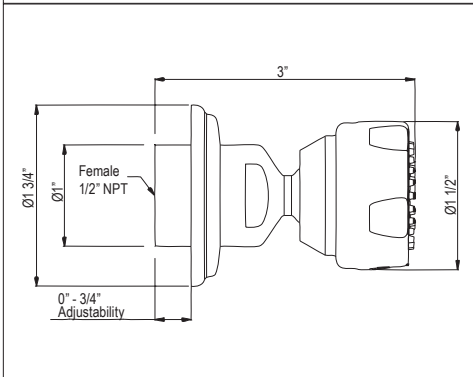

U.5570 Single Function Body Spray

- 1 function
- 1.0 GPM at 45 PSI (CEC compliant)

ROHL

Suggested Retail Price

	APC	PN	STN	EB	EG	ULB
U.5570 _ _	329	395	411	467	467	467