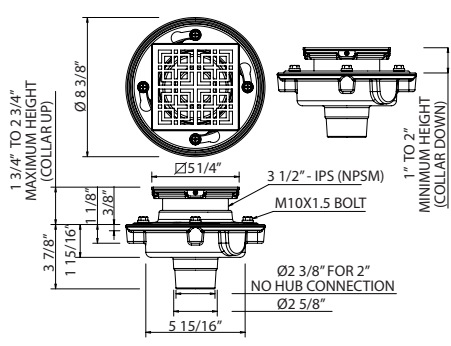

SDCI2-3142 Cast Iron 2" No Hub Drain Kit With 3142 Weave Decorative Cover

- Accommodates 41 GPM flow rate

ROHL

Suggested Retail Price

	APC	PN	STN
SDCI2-3142	525	630	656