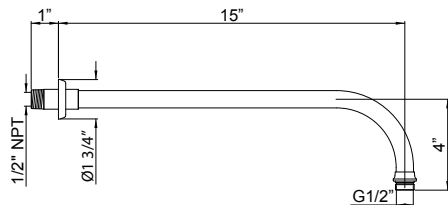

U.5884 15" Reach Wall Mount Shower Arm

- Complements Holborn™ collection and other transitional designs