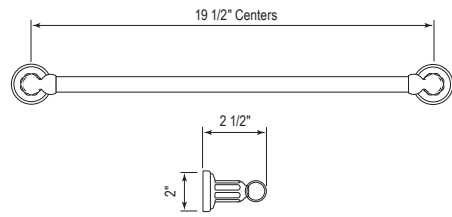

U.5544 Handshower Bracket

- Adjustable

Suggested Retail Price						
	APC	PN	STN	EB	EG	ULB
U.5544 __	322	386	402	457	457	457

U.6940 Edwardian™ 20" Towel Bar

- Length can be cut down

Suggested Retail Price						
	APC	PN	STN	EB	EG	ULB
U.6940 __	293	352	366	416	416	416