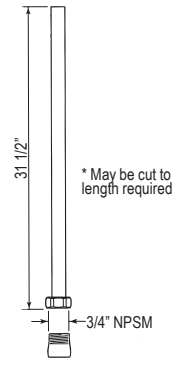

DECO

EDWARDIAN

GEORGIAN ERA

HOLBORN

HOXTON

LAVATORY DRAINS

ROUGH-IN VALVES

BATH FIXTURES

SHOWER

CARE & MAINTENANCE

TERMS