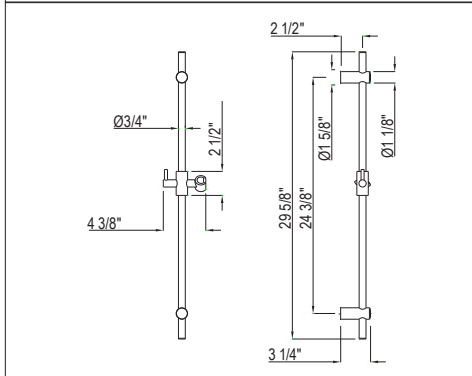

1650 30" Slide Bar

- Length cannot be cut down

ROHL

Suggested Retail Price

	APC	PN	STN	ULB
1650	341	408	452	485