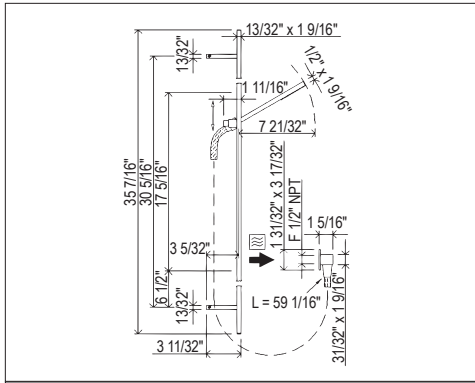

1340 Handshower Set With 36" Slide Bar and Single Function Handshower

Suggested Retail Price

APC	PN	STN
1340	1751	2102 2281

- 1145/8 single-function handshower
- 1.8 GPM at 60 PSI (CEC compliant)

ROHL