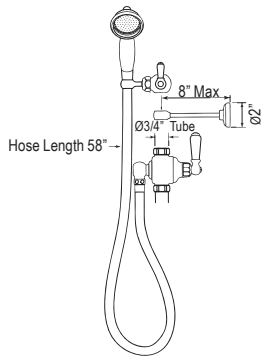

U.5373N Riser Diverter, Handshower, Handshower Holder, Hose and 8" Thermostatic Outlet

Suggested Retail Price

Handle	APC	PN	STN	EB	EG	ULB
U.5373N	1748	2098	2185	2483	2483	2483
U.5373NLS-	1748	2098	2185	2483	2483	2483

- For use with exposed thermostatic valve
- Important: Position the lever on the right with the outlet pointing down on the left
- Single-function handshower
- 1.8 GPM at 60 PSI (CEC compliant)
- Order U.5373NLS for metal handle and handshower. Priced the same.