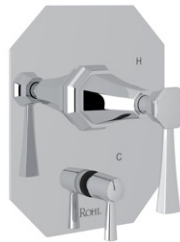

Suggested Retail Price

Handle	APC	PN	STN
U.5108NLS-	542	651	678
U.5108NX-	542	651	678

- Temperature control with diverter
- 2 function
- Rough valve sold separately
  - Order RDD-2 1/2" Pressure balance rough: $294