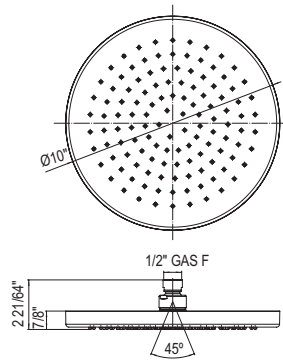

I00412 10" Rain Showerhead

Suggested Retail Price			
	APC	PN	STN
I00412 _ _	287	344	381

- 1 function
- 1.8 GPM at 60 PSI (CEC compliant)

ROHL