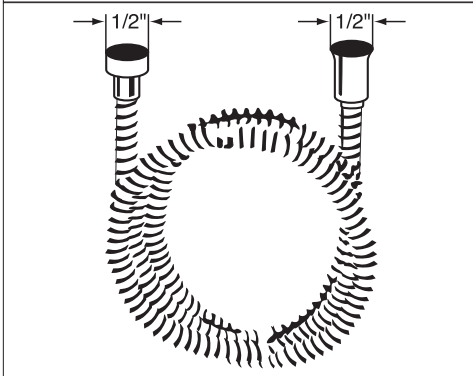

ZA109070 59" Shower Hose

Suggested Retail Price

	APC	PN	STN
ZA109070	71	85	98

- Complements Bellia™ collection and other transitional designs

ROHL