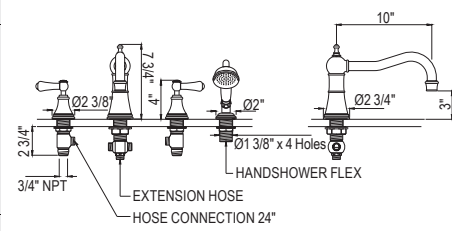

U.3747LS/LSP OR U.3748X Georgian Era™ 4-Hole Deck Mount Tub Filler with Column Spout

Suggested Retail Price

Handle	APC	PN	STN	EB	EG	ULB
U.3747LS-__	3128	3753	3909	4441	4441	4312
U.3747LSP-__	3128	3753	3909	4441	4441	4312
U.3748X-__	3128	3753	3909	4441	4441	4312

- Single-function anti-calcium handshower at 1.8 GPM at 60 PSI
- 20 GPM at 60 PSI (CEC compliant)
- 3/4" male NPT inlet