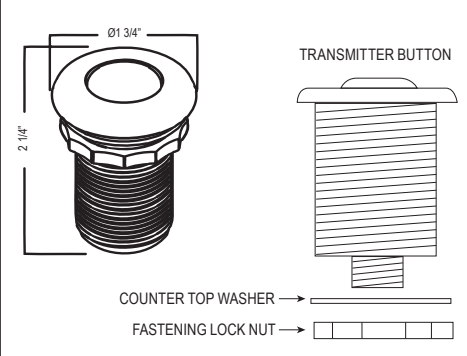

AS425 Waste Disposal Air Switch Button

Suggested Retail Price							
	APC	PN	STN	EB	EG	SEG	ULB
AS425	100	120	125	142	306	142	142