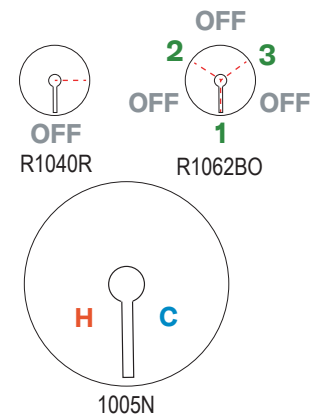

3/4" THERMOSTATIC ROUGH VALVE - 3 FUNCTIONS

1005N CAL Green Compliant

- 12 GPM
- Temperature control only
- Recommended inlet connection: 3/4" NPT
- Extension kit included with valve
- Must add volume control R1040R
- Must add diverter R1062BO