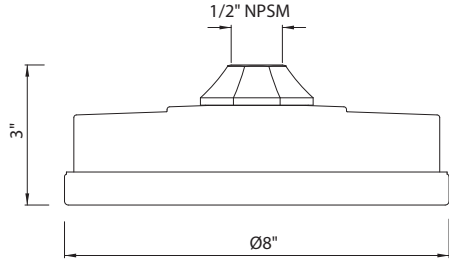

U.5135 8" Rain Showerhead

Suggested Retail Price

	APC	PN	STN	EG
U.5135	661	793	826	938

- Complements Deco™ collection and other transitional designs
- 1 function
- 1.8 GPM at 60 PSI (CEC compliant)