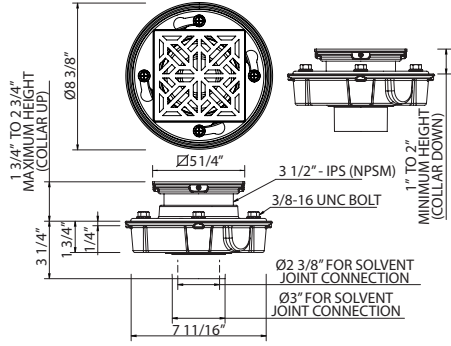

SDPVC2/3-3144 PVC 2" X 3" Drain Kit With 3144 Mosaic Decorative Cover

- Accommodates 41 GPM flow rate

ROHL

Suggested Retail Price

	APC	PN	STN	EB
SDPVC2/3-3144	381	457	476	540