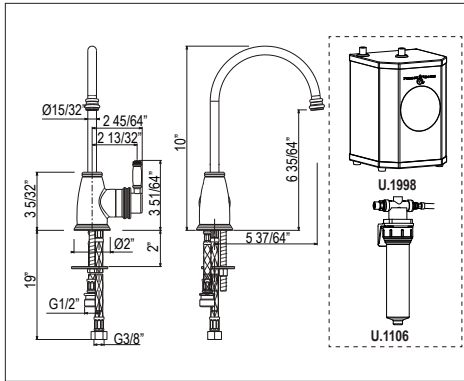

MBKIT7945 Gotham™ Hot Water Dispenser, Tank And Filter Kit

Suggested Retail Price

Handle	APC	PN
MBKIT7945LM _ _ -2	1628	1740

- .5 GPM at 45 PSI (CEC compliant)
- Order U.PRF1 for hot water replacement filter cartridge
- Includes U.1998 Hot water tank and U.1106 filter system

ROHL