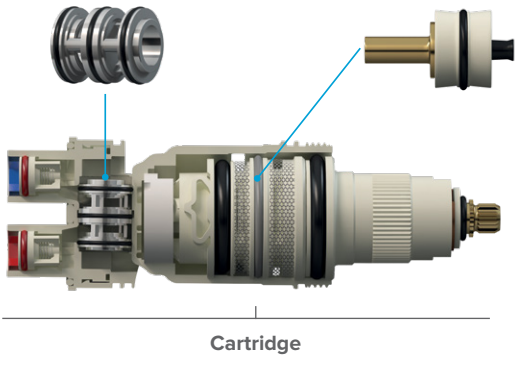

Balancing spool
Stabilizes water pressure

Temperature sensor
For steady temperature performance

Cartridge

3/4" HIGH PERFORMANCE ROUGH-IN AND TRIM

Preset all shower components at two different temperatures for two users simultaneously with the 3/4" high performance shower system that gives you up to 20 GPM. The difference between this shower for two and the R46 is its outstanding performance, allowing you to connect 4 body sprays out of one port. This shower system has two integrated volume controls and two outlets for optional volume controls. Choose which function you want to use and preset your temperature to save time.