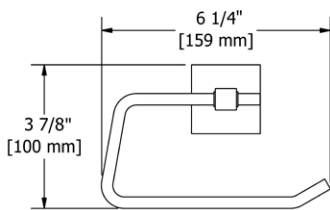

TPFTQ46 (SHARED) Profile® 3/4" Therm & Pressure Balance Trim with 6 Functions

Suggested Retail Price

	C
TPFTQ46	777

- Patented valve technology with both thermostatic and pressure balance functionality
- 2 temperature and volume controls with diverters
- 6 functions
- Rough-in valve sold separately:
  - Order R46 therm & pressure balance rough-in valve: $373

PFTQ83 (SHARED) Profile® 3/4" Therm & Pressure Balance Multi-Function System

Suggested Retail Price

	C
PFTQ83	1288

- Rough-in valve included with trim
- 2 temperature and 2 volume controls; also supports 2 optional volume controls
- Multi-function with optional volume controls
- 20 GPM at 60 PSI

KSO Kubik™ Robe Hook

Suggested Retail Price

	C	BN	BK
KSO	72	90	94

- Holds one robe or towel close to your shower or bathing space

KS3 Kubik™ Toilet Paper Holder

Suggested Retail Price

	C	BN	BK
KS3	100	125	130

- There's no need to compromise on design in this essential space

KS5 Kubik™ 24" Towel Bar

Suggested Retail Price

	C	BN	BK
KS5	185	232	241

- Length can be cut down