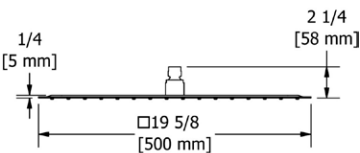

499 16" x 10" Rain Showerhead

- 1 function
- Flow rate options at 60 PSI:
  - 2.0 GPM
  - For 1.8 GPM, order -WS version (CEC compliant)

Suggested Retail Price

	C	PN
499 _ _	688	
499 _ _-WS	688	

486 16" Rain Showerhead

- 1 function
- 2.0 GPM at 60 PSI

Suggested Retail Price

	C	PN
486 _ _	596	

475 17" Rain Showerhead

- 1 function
- 2.0 GPM at 60 PSI

Suggested Retail Price

	C	PN
475 _ _	1275	1787

485 17" Rain Showerhead

- 1 function
- 2.0 GPM at 60 PSI

Suggested Retail Price

	C	PN
485 _ _	1149	

487 20" Rain Showerhead

- 1 function
- 2.0 GPM at 60 PSI

Suggested Retail Price

	C	PN
487 _ _	716