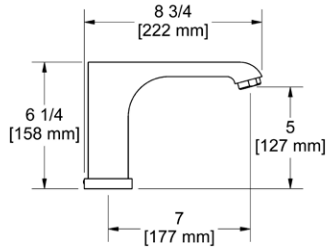

C

BN

ZO17 Zendo™ 3-Hole Deck Mount Tub Filler

- Single-function anti-calcium hand shower at 1.8 GPM at 60 PSI
- 9 GPM at 60 PSI
- 1/2" male NPT inlet

Suggested Retail Price

	C	BN
ZO17	1260	1673