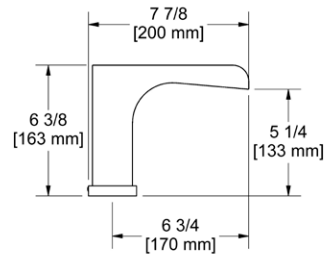

ZOOP12 Zendo™ 4-Hole Deck Mount Tub Filler with Trough

- Single-function anti-calcium hand shower at 1.8 GPM at 60 PSI
- 11 GPM at 60 PSI
- 1/2" male NPT inlet

Suggested Retail Price

	C	BN
ZOOP12	1337	1774