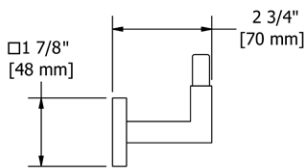

TPFTQ46 (SHARED) Profile® 3/4" Therm & Pressure Balance Trim with 6 Functions

Suggested Retail Price

	C
TPFTQ46	777

- Patented valve technology with both thermostatic and pressure balance functionality
- 2 temperature and volume controls with diverters
- 6 functions
- Rough-in valve sold separately:
  - Order R46 therm & pressure balance rough-in valve: $373

PFTQ83 (SHARED) Profile® 3/4" Therm & Pressure Balance Multi-Function System

Suggested Retail Price

	C
PFTQ83	1288

- Rough-in valve included with trim
- 2 temperature and 2 volume controls; also supports 2 optional volume controls
- Multi-function with optional volume controls
- 20 GPM at 60 PSI

KSO Kubik™ Robe Hook

Suggested Retail Price

	C	BN	BK
KSO	72	90	94

- Holds one robe or towel close to your shower or bathing space

KS3 Kubik™ Toilet Paper Holder

Suggested Retail Price

	C	BN	BK
KS3	100	125	130

- There's no need to compromise on design in this essential space

KS5 Kubik™ 24" Towel Bar

Suggested Retail Price

	C	BN	BK
KS5	185	232	241

- Length can be cut down