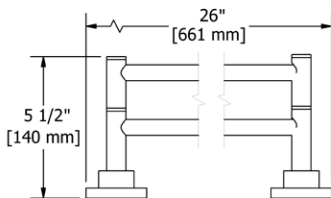

ST5 Star 24" Towel Bar

- Length can be cut down

Suggested Retail Price

	C	PN	BN	BK	BG
ST5 _ _	194	261	261	283	283

ST6 Star Double 24" Towel Bar

- Length cannot be cut down

Suggested Retail Price

	C	PN	BN	BK	BG
ST6 _ _	288	399	399	431	431