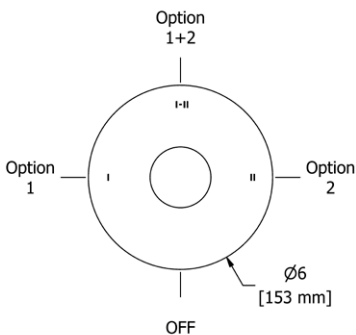

TPX39 Paradox™ Single Hole Floor Mount Tub Filler Trim

Suggested Retail Price

	C	BK	BG
TPX39	1689	2196	2399

- Thermostatic & pressure balance
- Single-function anti-calcium handshower at 1.8 GPM at 60 PSI
- 6 GPM at 60 PSI
- Rough-in valve sold separately:
  - Order RHFS floor mount tub filler rough-in valve: $241
  - Order RHBX floor mount tub filler rough-in valve for concrete floor installation: $483

TPXTM51 Paradox™ 1/2" Pressure Balance Trim

Suggested Retail Price

	C	BK	BG
TPXTM51	224	373	373

- Temperature and volume control
- 1 function
- Rough-in valve sold separately:
  - Order R51 pressure balance rough-in valve: $142

TPXTQ51 Paradox™ 1/2" Pressure Balance Trim

Suggested Retail Price

	C	BG
TPXTQ51	224	373

- Temperature and volume control
- 1 function
- Rough-in valve sold separately:
  - Order R51 pressure balance rough-in valve: $142

TPXTM23 (SHARED) Paradox™ 1/2" Therm & Pressure Balance Trim with 3 Functions

Suggested Retail Price

	C	BK	BG
TPXTM23	414	649	649

- Patented valve technology with both thermostatic and pressure balance functionality
- Temperature and volume control with diverter
- 3 functions
- Rough-in valve sold separately:
  - Order R23 therm & pressure balance rough-in valve: $176

TPXTM44 (NO SHARE) Paradox™ 1/2" Therm & Pressure Balance Trim with 2 Functions

Suggested Retail Price

	C	BK	BG
TPXTM44	414	649	649

- Patented valve technology with both thermostatic and pressure balance functionality
- Temperature and volume control with diverter
- 2 functions (CEC Compliant)
- Rough-in valve sold separately:
  - Order R23 therm & pressure balance rough-in valve: $176