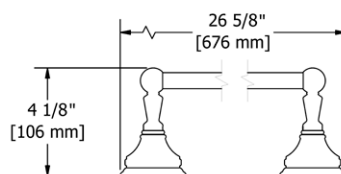

HU6 Hudson™ Double 24" Towel Bar

Suggested Retail Price

	C	PN	BN
HU6 __	278	366	366

HU7 Hudson™ Towel Ring

Suggested Retail Price

	C	PN	BN
HU7 __	97	128	128

RT0 Retro™ Double Robe Hook

Suggested Retail Price

	C	PN	BN
RT0 __	123	194	194

RT3 Retro™ Toilet Paper Holder

Suggested Retail Price

	C	PN	BN
RT3 __	227	367	367

RT5 Retro™ 24" Towel Bar

Suggested Retail Price

	C	PN	BN
RT5 __	258	387	387