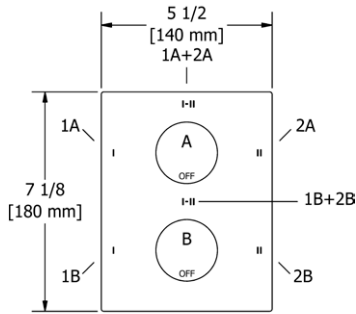

TPFTQ46 (SHARED) Profile® 3/4" Therm & Pressure Balance Trim with 6 Functions

Suggested Retail Price

	C
TPFTQ46	777

- Patented valve technology with both thermostatic and pressure balance functionality
- 2 temperature and volume controls with diverters
- 6 functions
- Rough-in valve sold separately:
  - Order R46 therm & pressure balance rough-in valve: $373