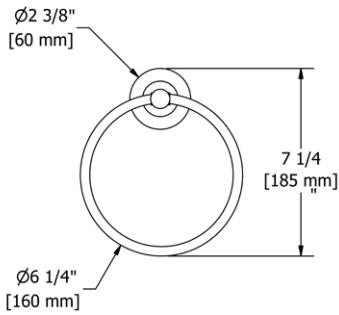

ST6 Star Double 24" Towel Bar

• Length cannot be cut down

Suggested Retail Price

	C	PN	BN	BK	BG
ST6 _ _	288	399	399	431	431

ST7 Star Towel Ring

• Elegantly display bath towels in a coordinated fashion with other accessories