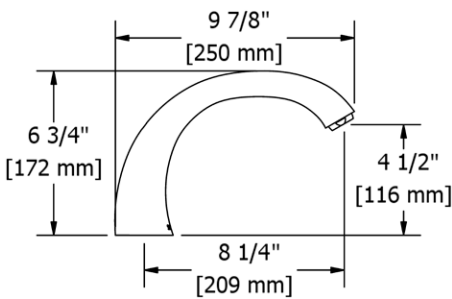

870 Wall Mount Tub Spout

- 1/2" copper slip fit inlet

Suggested Retail Price

	C	PN	BN	BK
870 _ _	49	59	62	64

**FI12 Classic 4-Hole Deck Mount Tub Filler****Suggested Retail Price**

Handle	C	BN
FI12+ _ _	785	1087
FI12L _ _	785	1087