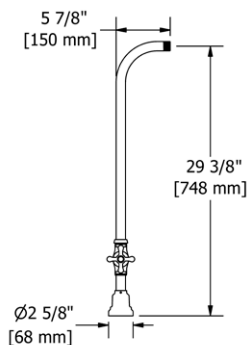

KUBIK

MOMENTI

PALLACE

PARABOLA

TU33 30" Floor Mount Riser Pair

Suggested Retail Price

	C	PN	BN
TU33	660	951	951

- 3/4" outlet male; 1/2" inlet female NPT
- Rough-in valve and trim included