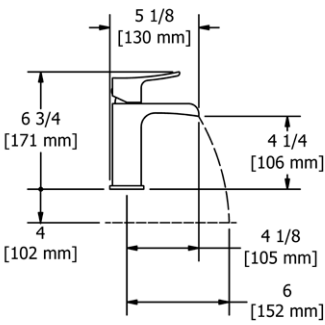

ZSOP01 Zendo™ Single Handle Lavatory Faucet with Trough

Suggested Retail Price		
	C	BN
ZSOP01	398	498

- 1.2 GPM at 60 PSI (WaterSense and CEC compliant)
- Push drain included with faucet