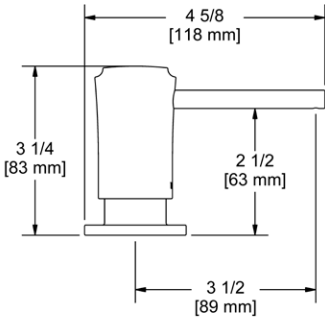

SD8 Soap Dispenser

- Brass construction
- 13.5 fluid ounce bottle capacity
- Top fill

Suggested Retail Price

	C	SS	BK	BG
SD8 _ _	183	229	270	270

SD9 Soap Dispenser

- Brass construction
- 13.5 fluid ounce bottle capacity
- Top fill

Suggested Retail Price

	C	SS	BK	BG
SD9 _ _	196	245	270	278

LS450 Soap Dispenser

- Brass construction
- 12 fluid ounce bottle capacity
- Top fill

Suggested Retail Price

	APC	PN	MB
LS450L _ _	157	188	204

ROHL

AS425 Waste Disposal Air Switch Button

- Remote on/off air switch button for activating garbage disposals
- Solution for island countertops or where an electrical switch is not available

Suggested Retail Price

	APC	PN	MB
AS425 _ _	100	120	130

ROHL

AS450 Waste Disposal Control Box With Air Switch Button

- Remote on/off air switch button for activating garbage disposals
- Solution for island countertops or where an electrical switch is not available
- Control box with mounting hardware included

Suggested Retail Price

	APC	PN	MB
AS450 _ _	301	361	391

ROHL