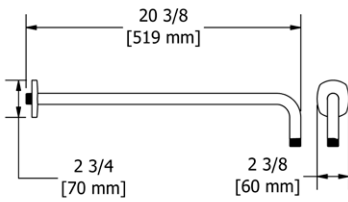

593 20" Wall Mount Shower Arm With Oval Escutcheon

• Escutcheon included

Suggested Retail Price	
C	
593	136

584 16" Wall Mount Shower Arm With Round Escutcheon

• Escutcheon included

Suggested Retail Price			
C	PN	BN	
584	125	185	185