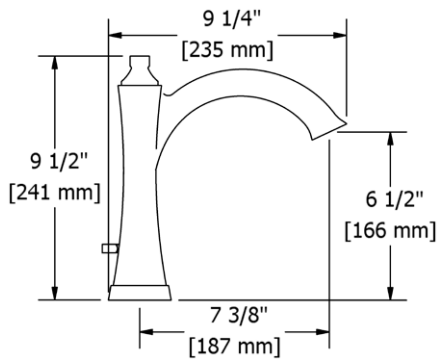

EF12 Eiffel™ 4-Hole Deck Mount Tub Filler