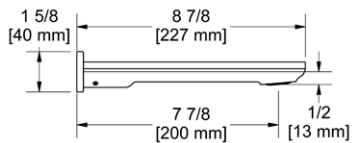

DL160

DB150

DL150

P170

DO170

EQ80 Equinox™ Wall Mount Tub Spout

- 1/2" copper slip fit inlet

Suggested Retail Price