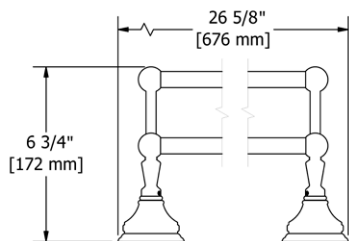

(MA) L

RT6 Retro™ Double 24" Towel Bar

- Length cannot be cut down

Suggested Retail Price

	C	PN	BN
RT6	347	514	514

RT7 Retro™ Towel Ring

- Elegantly display bath towels in a coordinated fashion with other accessories