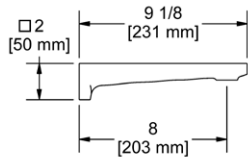

- Available: Spring 2021
- 1/2" male NPT inlet

NEW

Suggested Retail Price

	C	BN	BC	BG
RF80 _ _	198	248	238	282