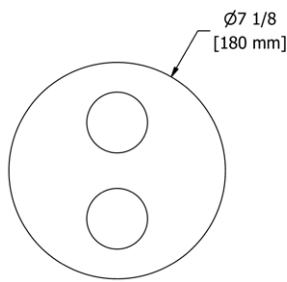

TPXTQ47 (NO SHARE) Paradox™ 1/2" Therm & Pressure Balance Trim with 3 Functions

Suggested Retail Price

	C	BG
TPXTQ47	414	654

- Patented valve technology with both thermostatic and pressure balance functionality
- Temperature and volume control with diverter
- 3 functions (CEC Compliant)
- Rough-in valve sold separately:
  - Order R45 therm & pressure balance rough-in valve: $245

TPXTM46 (SHARED) Paradox™ 3/4" Therm & Pressure Balance Trim with 6 Functions

Suggested Retail Price

	C
TPXTM46	777

- Patented valve technology with both thermostatic and pressure balance functionality
- 2 temperature and volume controls with diverters
- 6 functions
- Rough-in valve sold separately:
  - Order R46 therm & pressure balance rough-in valve: $373

TPXTQ46 (SHARED) Paradox™ 3/4" Therm & Pressure Balance Trim with 6 Functions

Suggested Retail Price

	C
TPXTQ46	777

- Patented valve technology with both thermostatic and pressure balance functionality
- 2 temperature and volume controls with diverters
- 6 functions
- Rough-in valve sold separately:
  - Order R46 therm & pressure balance rough-in valve: $373

PXTM83 (SHARED) Paradox™ 3/4" Therm & Pressure Balance Multi-Function System

Suggested Retail Price

	C
PXTM83	1288

- Rough-in valve included with trim
- 2 temperature and 2 volume controls; also supports 2 optional volume controls
- Multi-function with optional volume controls
- 20 GPM at 60 PSI

PXTQ83 (SHARED) Paradox™ 3/4" Therm & Pressure Balance Multi-Function System

Suggested Retail Price

	C
PXTQ83	1288

- Rough-in valve included with trim
- 2 temperature and 2 volume controls; also supports 2 optional volume controls
- Multi-function with optional volume controls
- 20 GPM at 60 PSI