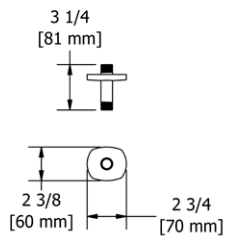

- Escutcheon included

Suggested Retail Price	
C	BG
599	65

508 6" Ceiling Mount Shower Arm With Round Escutcheon