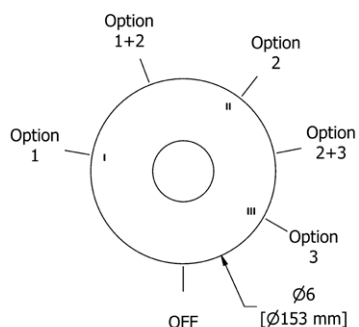

TPB23 (SHARED) Parabola™ 1/2" Therm & Pressure Balance Trim with 3 Functions

Suggested Retail Price

	C	PN	BK	BG
TPB23	498	598	648	708

- Patented valve technology with both thermostatic and pressure balance functionality
- Temperature and volume control with diverter
- 3 functions
- Rough-in valve sold separately:
  - Order R23 therm & pressure balance rough-in valve: $176

TPB44 (NO SHARE) Parabola™ 1/2" Therm & Pressure Balance Trim with 2 Functions

Suggested Retail Price

	C	PN	BK	BG
TPB44	498	598	648	708

- Patented valve technology with both thermostatic and pressure balance functionality
- Temperature and volume control with diverter
- 2 functions (CEC Compliant)
- Rough-in valve sold separately:
  - Order R23 therm & pressure balance rough-in valve: $176

TPB45 (SHARED) Parabola™ 1/2" Therm & Pressure Balance Trim with 5 Functions

Suggested Retail Price

	C	PN	BK	BG
TPB45	498	598	648	708

- Patented valve technology with both thermostatic and pressure balance functionality
- Temperature and volume control with diverter
- 5 functions
- Rough-in valve sold separately:
  - Order R45 therm & pressure balance rough-in valve: $245

TPB47 (NO SHARE) Parabola™ 1/2" Therm & Pressure Balance Trim with 3 Functions

Suggested Retail Price

	C	PN	BK	BG
TPB47	498	598	648	708

- Patented valve technology with both thermostatic and pressure balance functionality
- Temperature and volume control with diverter
- 3 functions (CEC Compliant)
- Rough-in valve sold separately:
  - Order R45 therm & pressure balance rough-in valve: $245

TPB46 (SHARED) Parabola™ 3/4" Therm & Pressure Balance Trim with 6 Functions

Suggested Retail Price

	C	PN	BK	BG
TPB46	838	1006	1090	1190