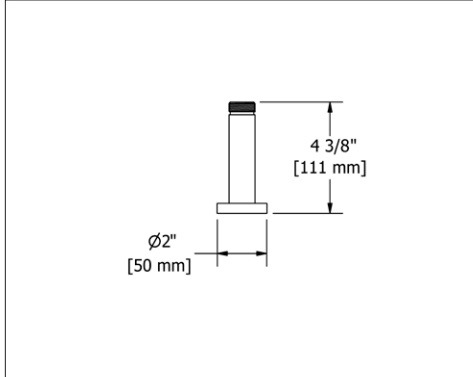

TU04 4" Deck Mount Riser Pair

Suggested Retail Price

	C	PN	BN
TU04 _ _	233	322	322

- 3/4" outlet male; 1/2" inlet female NPT