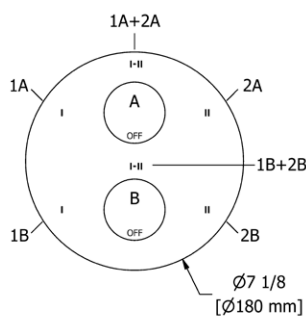

TPB44 (NO SHARE) Parabola™ 1/2" Therm & Pressure Balance Trim with 2 Functions

Suggested Retail Price

	C	PN	BK	BG
TPB44	498	598	648	708

- Patented valve technology with both thermostatic and pressure balance functionality
- Temperature and volume control with diverter
- 2 functions (CEC Compliant)
- Rough-in valve sold separately:
  - Order R23 therm & pressure balance rough-in valve: $176

TPB45 (SHARED) Parabola™ 1/2" Therm & Pressure Balance Trim with 5 Functions

Suggested Retail Price

	C	PN	BK	BG
TPB45	498	598	648	708

- Patented valve technology with both thermostatic and pressure balance functionality
- Temperature and volume control with diverter
- 5 functions
- Rough-in valve sold separately:
  - Order R45 therm & pressure balance rough-in valve: $245

TPB47 (NO SHARE) Parabola™ 1/2" Therm & Pressure Balance Trim with 3 Functions

Suggested Retail Price

	C	PN	BK	BG
TPB47	498	598	648	708

- Patented valve technology with both thermostatic and pressure balance functionality
- Temperature and volume control with diverter
- 3 functions (CEC Compliant)
- Rough-in valve sold separately:
  - Order R45 therm & pressure balance rough-in valve: $245

TPB46 (SHARED) Parabola™ 3/4" Therm & Pressure Balance Trim with 6 Functions

Suggested Retail Price

	C	PN	BK	BG
TPB46	838	1006	1090	1190

- Patented valve technology with both thermostatic and pressure balance functionality
- 2 temperature and volume controls with diverters
- 6 functions
- Rough-in valve sold separately:
  - Order R46 therm & pressure balance rough-in valve: $373

CIO Ciclo™ Robe Hook

Suggested Retail Price

	C	BC	BK	BG
CIO	49	72	72	72

- Holds one robe or towel close to your shower or bathing space