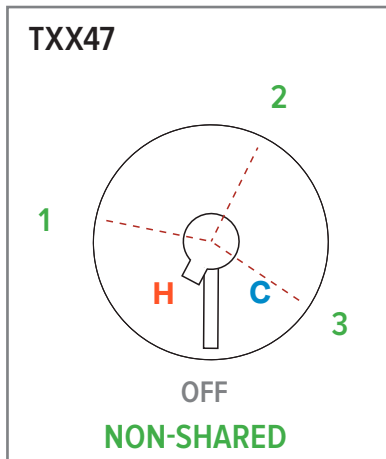

THERM & PRESSURE BALANCE ROUGH-IN VALVE

1/2" THERM & PRESSURE BALANCE - 5 FUNCTIONS

R45

- 6.3 GPM at 60 PSI
- Temperature and volume control with diverter
- Patented valve technology with both thermostatic and pressure balance functionality
- Recommended inlet connections: 1/2" NPT, PEX (SPEX), Expansion Pex (EX)
- Must add valve trim TXX45 for shared 5 functions
- Must add valve trim TXX47 for non-shared 3 functions