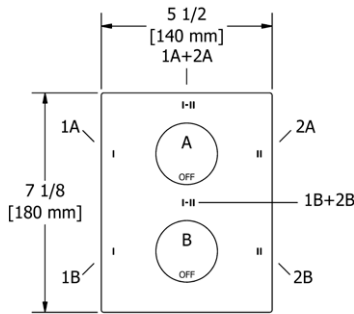

TPXTQ46 (SHARED) Paradox™ 3/4" Therm & Pressure Balance Trim with 6 Functions

Suggested Retail Price

	C
TPXTQ46	777

- Patented valve technology with both thermostatic and pressure balance functionality
- 2 temperature and volume controls with diverters
- 6 functions
- Rough-in valve sold separately:
  - Order R46 therm & pressure balance rough-in valve: $373