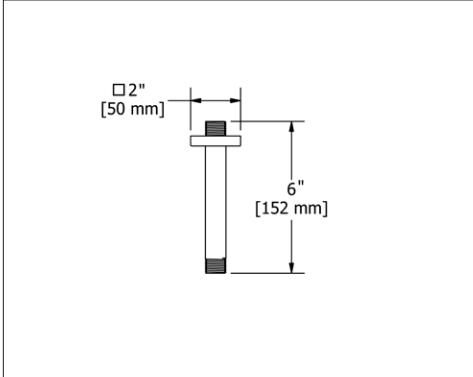

• Escutcheon included

578 6" Ceiling Mount Shower Arm With Square Escutcheon

Suggested Retail Price

	C	PN	BN	BK
578 _ _	77	101	101	110

• Escutcheon included

528 6" Ceiling Mount Shower Arm With Square Escutcheon