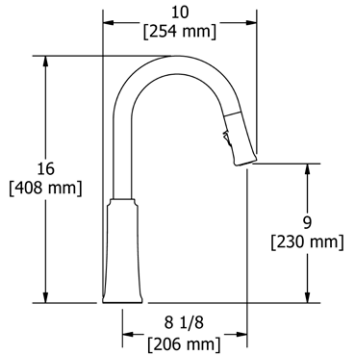

C, APC

SS

BK, MB

BG

[Home](#)

[Index](#)

INDEX

2021 UPDATES

AZURE

BISTRO

CAYO

EDGE

LUDIK

MYTHIC

SOLSTICE

TRATTORIA

TTRD101 Trattoria™ Pull-Down Kitchen Faucet With C-Spout

Suggested Retail Price

	C	SS	BK	BG
TTRD101 __	598	748	778	850

- Boomerang™ pull-down technology seamlessly integrates sprayer into the spout while returning it quickly and easily to the sprayer's original position
- Dual-spray functionality with stream and spray settings
- 1.5 GPM at 60 PSI (CEC compliant)