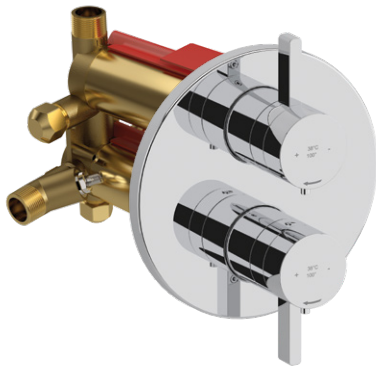

3/4" HIGH PERFORMANCE ROUGH-IN AND TRIM

3/4" THERM & PRESSURE BALANCE - MULTI-FUNCTION

R83 Not CEC Compliant

- 20 GPM max, see diagram for details
- 2 temperature and 2 volume controls; also supports 2 optional volume controls
- Recommended inlet connection: 3/4" NPT
- Complete with rough and trim

Flow rates:

1: 10 GPM

2: 7.4 GPM

1: 2.9 GPM

2: 2.9 GPM

2 optional volume controls