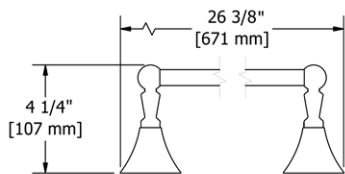

- There's no need to compromise on design in this essential space

HU5 Hudson™ 24" Towel Bar

Suggested Retail Price

	C	PN	BN
HU5	179	243	243

- Length can be cut down

HU6 Hudson™ Double 24" Towel Bar

Suggested Retail Price