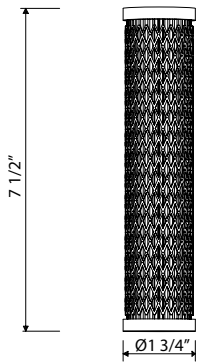

U.PRF1 Hot Water Replacement Filter Cartridge

Suggested Retail Price	
Handle	MB
U.PRF1	123

- Designed for use with U.1106 and U.1408 hot water filtration systems
- Recommend changing filter every 6 months or 1,000 gallons