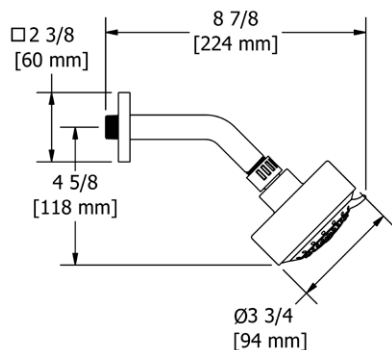

308 4" 3-Function Showerhead With Arm

Suggested Retail Price

	C	PN	BN	BK
308 _ _	55	90	90	72
308 _ _-WS	55	90	90	72

- 3 functions
- Flow rate options at 60 PSI:
  - 2.0 GPM
  - For 1.8 GPM, order -WS version (CEC compliant)

358 4" 3-Function Showerhead With Arm

Suggested Retail Price

	C	PN	BN
358 _ _-WS	73	91	91

- 3 functions
- 1.8 GPM at 60 PSI (CEC compliant)

346 4" 3-Function Showerhead With Arm

Suggested Retail Price

	C	PN	BN
346 _ _	100	120	125
346 _ _-WS	100	120	125

- 3 functions
- Flow rate options at 60 PSI:
  - 2.0 GPM
  - For 1.8 GPM, order -WS version (CEC compliant)

356 5" 6-Function Showerhead With Arm

Suggested Retail Price

	C	PN	BN	BK
356 _ _	206	258	258	294
356 _ _-WS	206	258	258	294

- Complements Momenti™ collection and other transitional designs
- 6 functions
- Flow rate options at 60 PSI:
  - 2.0 GPM
  - For 1.8 GPM, order -WS version (CEC compliant)

366 6" 2-Function Showerhead With Arm

Suggested Retail Price

	C	PN	BN	BK
366 _ _	154	194	194	215
366 _ _-WS	154	194	194	215

- 2 functions
- Flow rate options at 60 PSI:
  - 2.0 GPM
  - For 1.8 GPM, order -WS version (CEC compliant)