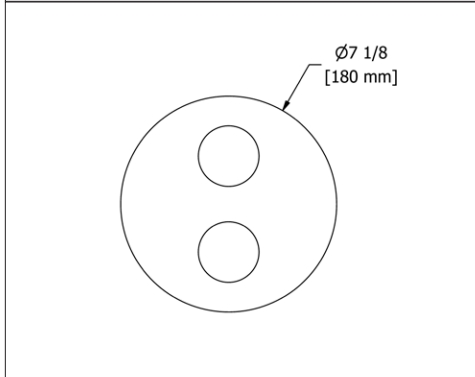

CSTM83 (SHARED) CS 3/4" Therm & Pressure Balance Multi-Function System

Suggested Retail Price

	C	BN
CSTM83	1236	1545

- Rough-in valve included with trim
- 2 temperature and 2 volume controls; also supports 2 optional volume controls
- Multi-function with optional volume controls
- 20 GPM at 60 PSI