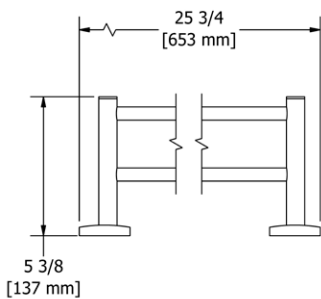

VY6 Venty™ Double 24" Towel Bar

Suggested Retail Price

	C
VY6	248

- Length cannot be cut down