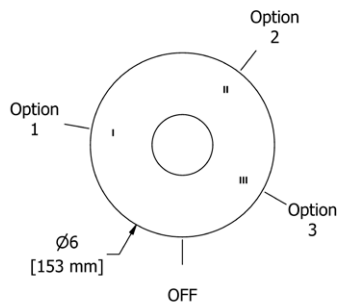

TPB44 (NO SHARE) Parabola™ 1/2" Therm & Pressure Balance Trim with 2 Functions

Suggested Retail Price

	C	PN	BK	BG
TPB44	498	598	648	708

- Patented valve technology with both thermostatic and pressure balance functionality
- Temperature and volume control with diverter
- 2 functions (CEC Compliant)
- Rough-in valve sold separately:
  - Order R23 therm & pressure balance rough-in valve: $176

TPB45 (SHARED) Parabola™ 1/2" Therm & Pressure Balance Trim with 5 Functions

Suggested Retail Price

	C	PN	BK	BG
TPB45	498	598	648	708

- Patented valve technology with both thermostatic and pressure balance functionality
- Temperature and volume control with diverter
- 5 functions
- Rough-in valve sold separately:
  - Order R45 therm & pressure balance rough-in valve: $245

TPB47 (NO SHARE) Parabola™ 1/2" Therm & Pressure Balance Trim with 3 Functions

Suggested Retail Price

	C	PN	BK	BG
TPB47	498	598	648	708

- Patented valve technology with both thermostatic and pressure balance functionality
- Temperature and volume control with diverter
- 3 functions (CEC Compliant)
- Rough-in valve sold separately:
  - Order R45 therm & pressure balance rough-in valve: $245

TPB46 (SHARED) Parabola™ 3/4" Therm & Pressure Balance Trim with 6 Functions

Suggested Retail Price

	C	PN	BK	BG
TPB46	838	1006	1090	1190

- Patented valve technology with both thermostatic and pressure balance functionality
- 2 temperature and volume controls with diverters
- 6 functions
- Rough-in valve sold separately:
  - Order R46 therm & pressure balance rough-in valve: $373

CIO Ciclo™ Robe Hook

Suggested Retail Price

	C	BC	BK	BG
CIO	49	72	72	72

- Holds one robe or towel close to your shower or bathing space