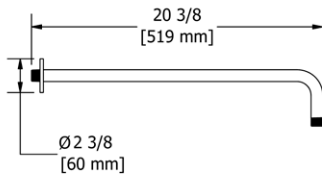

- Escutcheon included

Suggested Retail Price

C	PN	BN	BK	BG
554	121	164	164	174 174

594 16" Wall Mount Shower Arm With Oval Escutcheon

- Escutcheon included

Suggested Retail Price

C
594
118

513 20" Wall Mount Shower Arm With Round Escutcheon