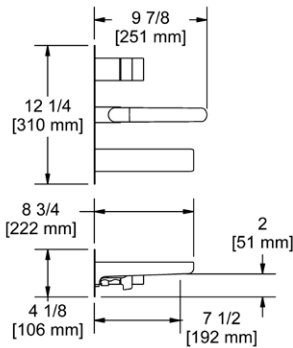

PB21 Parabola™ Wall Mount Tub Filler