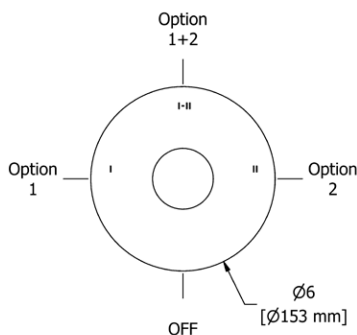

TPB23 (SHARED) Parabola™ 1/2" Therm & Pressure Balance Trim with 3 Functions