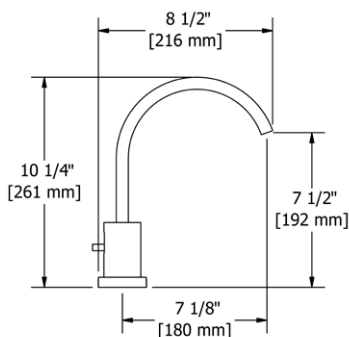

PFTQ12T Profile® 4-Hole Deck Mount Tub Filler

- Single-function anti-calcium handshower at 1.8 GPM at 60 PSI
- 11 GPM at 60 PSI
- 1/2" male NPT inlet

Suggested Retail Price

	C
PFTQ12T	860