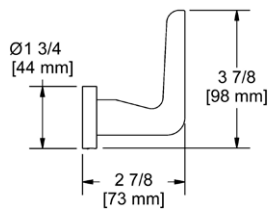

PB7 Parabola™ Towel Hook

Suggested Retail Price

	C	PN	BK	BG
PB7 _ _	88	106	115	125

- Holds one robe or towel close to your shower or bathing space