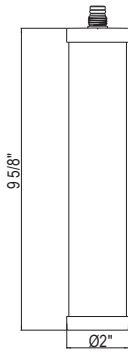

HRF-1000 Arolla™ Replacement Filter Cartridge

Suggested Retail Price

	$
HRF-1000	106

- Replacement cartridge for HRK-2000 filter system
- Recommend changing filter every 6 months or 1,000 gallons