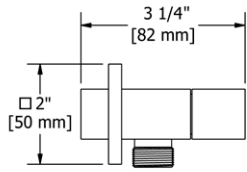

744 Handshower Outlet With Integrated Volume Control

- 1/2" outlet male; 1/2" inlet female NPT

Suggested Retail Price		
	C	BN
744	136	170

4901 Wall Mount Handshower Holder