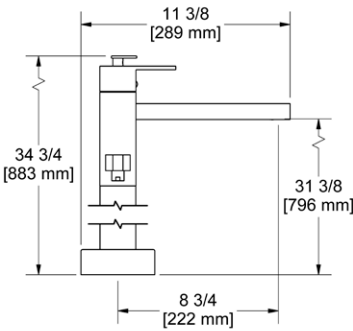

TUS39 Kubik™ Single Hole Floor Mount Tub Filler Trim

- Thermostatic & pressure balance
- Single-function anti-calcium handshower at 1.8 GPM at 60 PSI
- 6 GPM at 60 PSI
- Rough-in valve sold separately:
  - Order RHFS floor mount tub filler rough-in valve: $241
  - Order RHBX floor mount tub filler rough-in valve for concrete floor installation: $483

Suggested Retail Price

	C	BN	BK
TUS39	1527	1909	1986