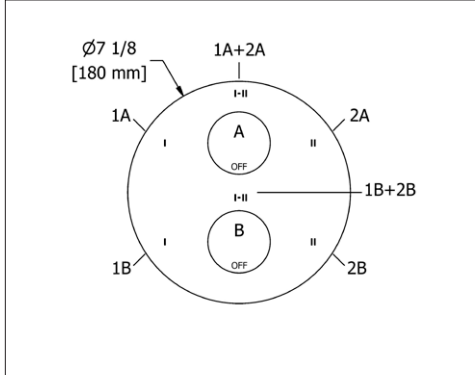

TEDTM46 (SHARED) Edge 3/4" Therm & Pressure Balance Trim with 6 Functions

Suggested Retail Price

Handle	C	PN	BN
TEDTM46	777	949	972
TEDTM46+	777	950	972

- Patented valve technology with both thermostatic and pressure balance functionality
- 2 temperature and volume controls with diverters
- 6 functions
- Rough-in valve sold separately:
  - Order R46 therm & pressure balance rough-in valve: $373