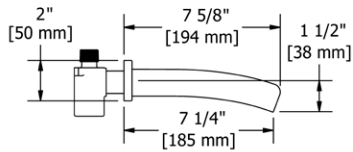

See Lavatory Drains Tab for pricing.