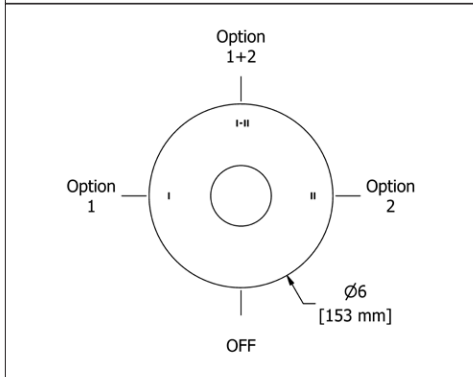

TSYTM23 (SHARED) Sylla™ 1/2" Therm & Pressure Balance Trim with 3 Functions

Suggested Retail Price

	C	BN
TSYTM23 _ _	414	518

- Patented valve technology with both thermostatic and pressure balance functionality
- Temperature and volume control with diverter
- 3 functions
- Rough-in valve sold separately:
  - Order R23 therm & pressure balance rough-in valve: $176