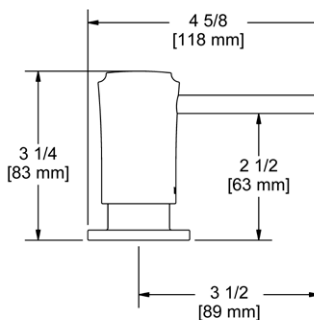

C, APC

SS

BK, MB

U.1998 High Performance Hot Water Tank

- 3-Year limited warranty
- Not compatible with ISE type dispensers

Suggested Retail Price

	Suggested Retail Price
	$
U.1998	887

QL66 Modern Pot Filler

- Dual quarter turn lever handle shut-offs, one at the wall and one at the outlet
- Folds away when not in use
- 1.8 GPM at 60 PSI (CEC compliant)

Suggested Retail Price

Handle	APC	PN	MB
QL66L-_-_-2	1484	1780	2077

SD7 Soap Dispenser

- Brass construction
- 13.5 fluid ounce bottle capacity
- Top fill

Suggested Retail Price

	C	SS	BK	BG
SD7 _-_-	196	245	283	283

SD8 Soap Dispenser

- Brass construction
- 13.5 fluid ounce bottle capacity
- Top fill

Suggested Retail Price

	C	SS	BK	BG
SD8 _-_-	183	229	270	270

SD9 Soap Dispenser

- Brass construction
- 13.5 fluid ounce bottle capacity
- Top fill

Suggested Retail Price

	C	SS	BK	BG
SD9 _-_-	196	245	270	278