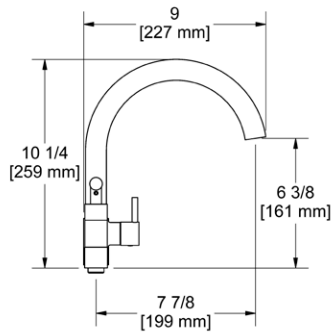

PA06 Pallace™ Two Hole Tub Filler

Suggested Retail Price

Handle	C	PN	BN
PA06+ _ _	706	965	965
PA06L _ _	706	965	965

- Single-function anti-calcium handshower at 1.8 GPM at 60 PSI
- 11 GPM at 60 PSI
- 3/4" female NPT inlet
- Sold as wall mount installation
- For deck mount or floor mount installation, order TU02, TU26, TU33, or TU99

TU26 26" Floor Mount Riser Pair

Suggested Retail Price

	C	PN	BN	BK
TU26 _ _	573	809	809	745

- 3/4" outlet male; 1/2" inlet female NPT

TU04 4" Deck Mount Riser Pair

Suggested Retail Price

	C	PN	BN
TU04 _ _	233	322	322

- 3/4" outlet male; 1/2" inlet female NPT

EXTTU33 3 1/2" Union Extensions

Suggested Retail Price

	C	BN
EXTTU33 _ _	93	116

- 3/4" outlet male; 1/2" inlet female NPT

TPATM51 Pallace™ 1/2" Pressure Balance Trim

Suggested Retail Price

	C	PN	BN
TPATM51 _ _	224	327	327

- Temperature and volume control
- 1 function
- Rough-in valve sold separately:
  — Order R51 pressure balance rough-in valve: $142