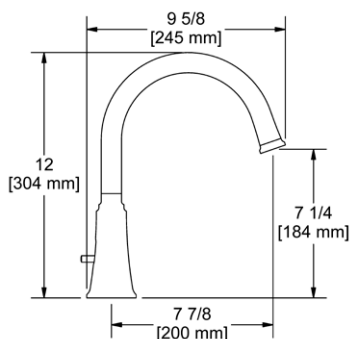

MMRD12 Momenti™ 4-Hole Deck Mount Tub Filler with C-Spout

- Single-function anti-calcium handshower at 1.8 GPM at 60 PSI
- 11 GPM at 60 PSI
- 1/2" male NPT inlet

Suggested Retail Price

Handle	C	PN	BN	BK	BG	CBK	PNBK	BNBK	BGBK
MMRD12+ _ _	1556	1981	1981	2100	2209	1556	1981	1981	2209
MMRD12J _ _	1556	1981	1981	2100	2209	1556	1981	1981	2209
MMRD12L _ _	1556	1981	1981	2100	2209	1556	1981	1981	2209
MMRD12X _ _	1556	1981	1981	2100	2209	1556	1981	1981	2209