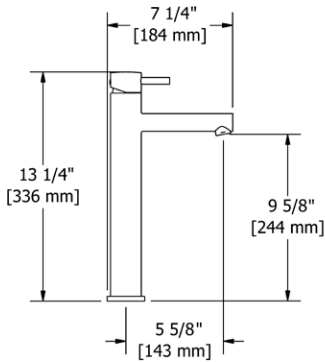

CICLO
CLASSIC
CS
EDGE
EIFFEL
EQUINOX
FRESK
GS
KUBIK
MOMENTI
PALLACE
PARABOLA

GS01 GS Single Handle Lavatory Faucet

Suggested Retail Price

	C	BK
GS01	318	414

- 1.2 GPM at 60 PSI (WaterSense and CEC compliant)
- Push drain included with faucet

GL01 GS Single Handle Tall Lavatory Faucet

Suggested Retail Price

	C	BK
GL01	518	674

- 1.2 GPM at 60 PSI (WaterSense and CEC compliant)
- Drain sold separately. See drain options below and Lavatory Drain tab for pricing

See Lavatory Drains Tab for pricing.

GS11 GS Wall Mount Lavatory Faucet

Suggested Retail Price

	C	BK
GS11	518	674

- 1.2 GPM at 60 PSI (CEC compliant)
- Drain sold separately. See drain options below and Lavatory Drain tab for pricing

See Lavatory Drains Tab for pricing.