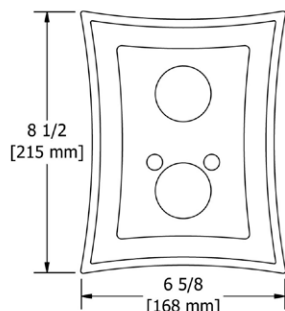

EF83 (SHARED) Eiffel™ 3/4" Therm & Pressure Balance Multi-Function System