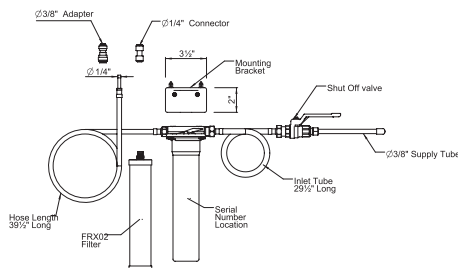

HRK-2000 Arolla™ Filtration System With Cartridge

Suggested Retail Price

	$
HRK-2000	639

- Includes cartridge, housing and connection hoses
- Filter faucet not included
- Recommend changing filter every 6 months or 1,000 gallons
- For replacement filter cartridge, order HRF-1000: $106
- Recommend changing filter system every 3 years due to constant water pressure on the inlet