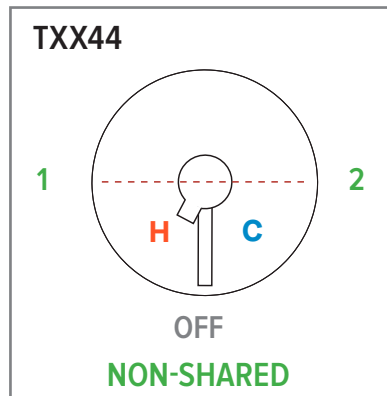

THERM & PRESSURE BALANCE ROUGH-IN VALVE

1/2" THERM & PRESSURE BALANCE - 3 FUNCTIONS

R23

- 6.3 GPM at 60 PSI
- Temperature and volume control with diverter
- Patented valve technology with both thermostatic and pressure balance functionality
- Recommended inlet connections: 1/2" NPT, PEX (SPEX), Expansion Pex (EX)
- Must add valve trim TXX23 for shared 3 functions
- Must add valve trim TXX44 for non-shared 2 functions

R23 1/2" Therm & Pressure Balance Rough-in Valve with up to 3 Functions

- Patented valve technology with both thermostatic and pressure balance functionality
- Temperature and volume control with diverter
- Up to 3 functions
- 6 GPM at 60 PSI
- Must order TXX23 (shared) or TXX44 (no share) trim

Suggested Retail Price	
Connection	$
R23	176
R23-EX	176
R23-SPEX	176