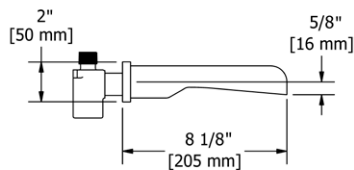

- Rough-in valve sold separately:
  — Order RH80 wall mount tub spout rough-in valve: $70

Suggested Retail Price

	C	BN
TZoop80 _ _	365	510