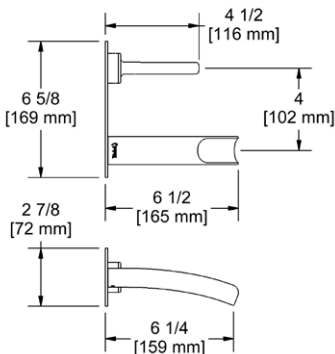

TSA360 Salomé™ Wall Mount Lavatory Faucet Trim

- 360 degree handle installation
- 4-point handle installation (top, right, bottom, left)
- 1.2 GPM at 60 PSI (WaterSense and CEC compliant)
- Drain sold separately. See drain options below and Lavatory Drain tab for pricing
- Rough-in valve sold separately:
  - Order RH360 rough-in valve: $106

Suggested Retail Price

	C	PN
TSA360	718	862