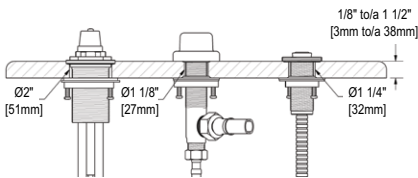

RH66 Deck Mount Tub Filler Rough-in Valve