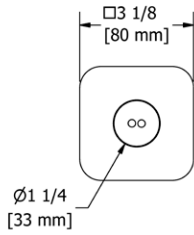

379 Single Function Body Spray

- 1 function
- 1.0 GPM at 60 PSI (CEC compliant)

Suggested Retail Price

C	PN
379	301

349 Single Function Body Spray