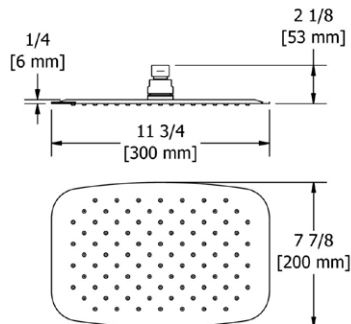

495 12" x 8" Rain Showerhead

- 1 function
- Flow rate options at 60 PSI:
 - 2.0 GPM
 - For 1.8 GPM, order -WS version (CEC compliant)

Suggested Retail Price

	C
495 _ _	360
495 _ _-WS	360

499 16" x 10" Rain Showerhead