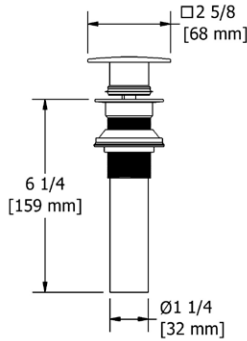

DL140 Push Drain Without Overflow

- 1 1/4" tail piece

Suggested Retail Price	
	C
DL140 __	90