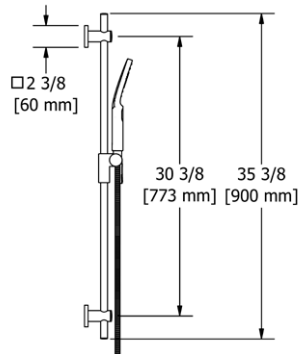

4825 Handshower Set With 36" Slide Bar and 4-Function Handshower

Suggested Retail Price

	C	PN	BN
4825 __	338	406	423
4825 __-WS	338	406	423

- 4365 4-function handshower
- Flow rate options at 60 PSI:
  - 2.0 GPM
  - For 1.8 GPM, order -WS version (CEC compliant)