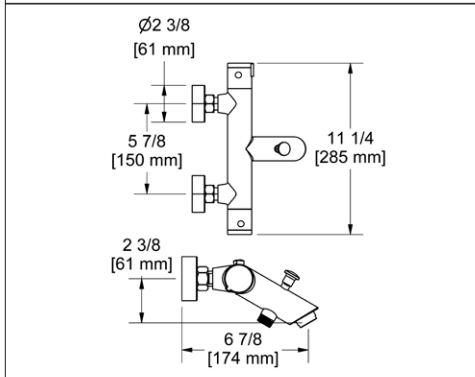

CSTM81 1/2" Thermostatic External Bar With Diverter and Tub Spout

Suggested Retail Price

	C
CSTM81	423

- 4 GPM at 60 PSI
- 3/4" female NPT inlet