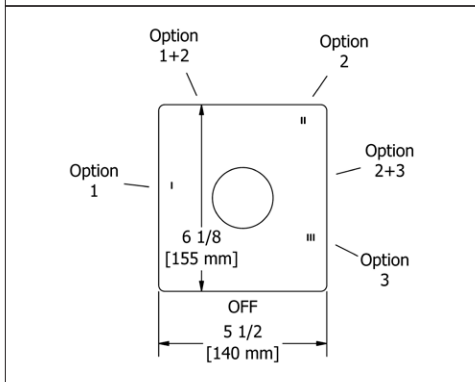

TPFTQ45 (SHARED) Profile® 1/2" Therm & Pressure Balance Trim with 5 Functions

Suggested Retail Price

	C
TPFTQ45	414

- Patented valve technology with both thermostatic and pressure balance functionality
- Temperature and volume control with diverter
- 5 functions
- Rough-in valve sold separately:
  - Order R45 therm & pressure balance rough-in valve: $245