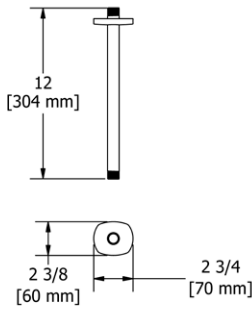

597 12" Ceiling Mount Shower Arm With Oval Escutcheon

- Escutcheon included

Suggested Retail Price	
C	
597	100

579 3" Ceiling Mount Shower Arm With Square Escutcheon

- Escutcheon included

Suggested Retail Price				
C	PN	BN	BK	
579	68	87	87	94