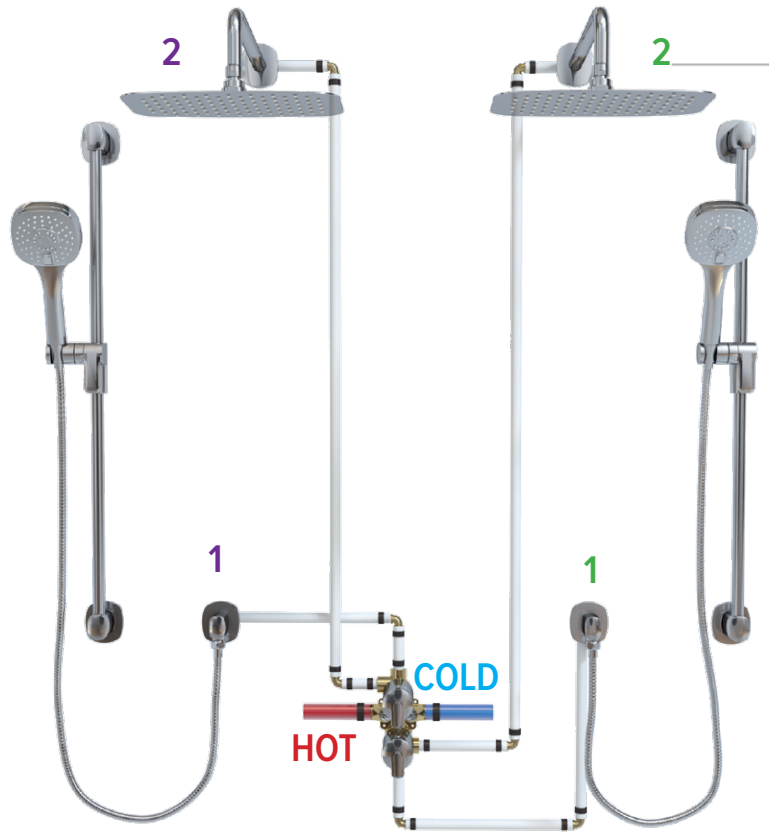

Suggested Retail Price

Connection	\$
R45	245
R45-EX	245
R45-SPEX	245

3/4" THERM & PRESSURE BALANCE ROUGH-IN VALVE

3/4" THERM & PRESSURE BALANCE - UP TO 6 FUNCTIONS

R46 Not CEC Compliant

- 10 GPM at 60 PSI
- 2 temperature and volume controls with diverters
- Patented valve technology with both thermostatic and pressure balance functionality
- Recommended inlet connection: 3/4" NPT
- Must add valve trim TXX46