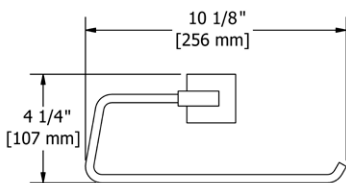

KS7 Kubik™ Towel Ring

Suggested Retail Price			
	C	BN	BK
KS7 _ _	105	132	137

- Elegantly display bath towels in a coordinated fashion with other accessories