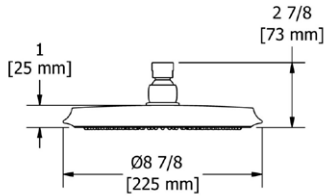

408 9" Rain Showerhead

- 1 function
- Flow rate options at 60 PSI:
  - 2.0 GPM
  - For 1.8 GPM, order -WS version (CEC compliant)

Suggested Retail Price

	C	PN	BN	BK	BG
408 __	239	287	298	310	339
408 __-WS	239	287	298	310	339