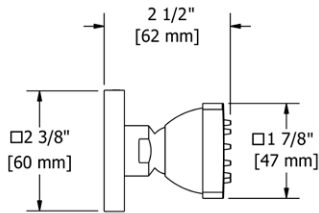

370 Single Function Body Spray

Suggested Retail Price				
	C	PN	BN	BN
370	152	208	208	

- Complements Eiffel™ collection and other transitional designs
- Swivel directional control
- 1 function
- 1.6 GPM at 60 PSI

350 Single Function Body Spray

Suggested Retail Price					
	C	PN	BN	BC	BG
350	130	195	195	184	184

- Swivel directional control
- 1 function
- 1.6 GPM at 60 PSI

369 Single Function Body Spray

Suggested Retail Price	
	C
369	276

- 1 function
- 1.0 GPM at 60 PSI (CEC compliant)

324 2-Function Body Spray

Suggested Retail Price	
	C
324	128

- Swivel directional control
- 2 functions
- 1.6 GPM at 60 PSI

399 Single Function Body Spray

Suggested Retail Price	
	C
399	301

- 1 function
- 1.0 GPM at 60 PSI (CEC compliant)