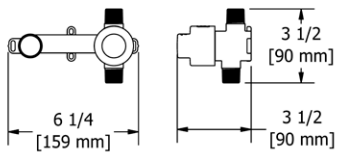

360 WALL MOUNT LAVATORY ROUGH-IN VALVE

RH360 Wall Mount Widespread Rough-in Valve

- 4-point handle installation (top, right, bottom, left)
- 1.2 GPM at 60 PSI (CEC compliant)
- 1/2" female NPT inlet
- For wall mount TXX360 lavatory faucet trim

Suggested Retail Price

	$
RH360	106