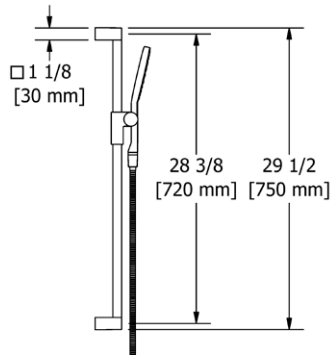

4847 Handshower Set With 30" Slide Bar and 1-Function Handshower

- 4319 1-function handshower
- 2.5 GPM at 60 PSI

Suggested Retail Price

	C
4847 _ _	228

4665 Handshower Set With 30" Slide Bar and 4-Function Handshower