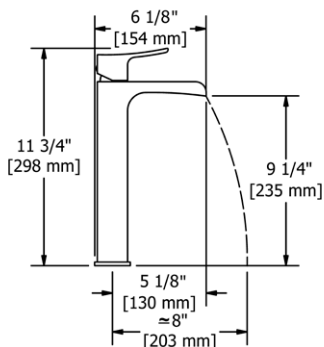

ZLOP01 Zendo™ Single Handle Tall Lavatory Faucet with Trough

Suggested Retail Price		
	C	BN
ZLOP01	598	748

- 1.2 GPM at 60 PSI (WaterSense and CEC compliant)
- Drain sold separately. See drain options below and Lavatory Drain tab for pricing