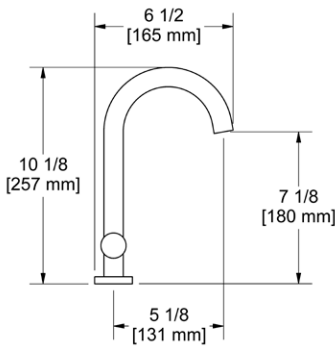

AZ701 Azure™ Filter Kitchen Faucet

Suggested Retail Price

	C	SS
AZ701 __	298	373

- May be used with HRK-2000 inline filter system
- Not suitable for reverse osmosis systems or instant hot systems
- 1.2 GPM at 60 PSI (CEC compliant)

HRF-1000 Arolla™ Replacement Filter Cartridge

Suggested Retail Price

	$
HRF-1000	106

- Replacement cartridge for HRK-2000 filter system
- Recommend changing filter every 6 months or 1,000 gallons