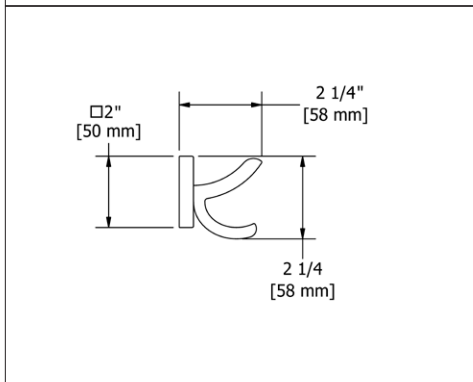

SA0 Salomé™ Double Robe Hook

Suggested Retail Price

	C	PN
SA0	68	95

- Optimize space with this double hook for multiple robe/towel storage