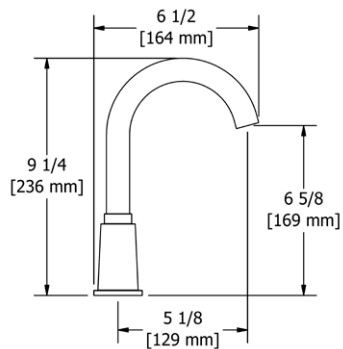

CICLO

CLASSIC

CS

EDGE

EIFFEL

EQUINOX

FRESK

GS

KUBIK

MOMENTI

PALLACE

PARABOLA

PAS01 Pallace™ Single Handle Lavatory Faucet

Suggested Retail Price

	C	PN	BN
PAS01 _ _	398	478	498

- 1.2 GPM at 60 PSI (CEC compliant)
- Push drain included with faucet