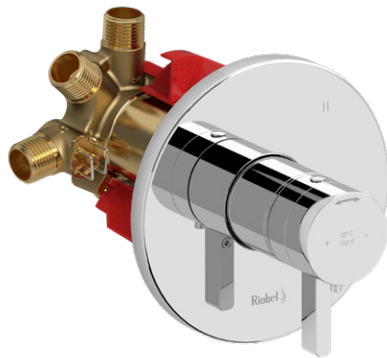

THERM & PRESSURE BALANCE ROUGH-IN VALVE

1/2" THERM & PRESSURE BALANCE - 5 FUNCTIONS

R45

- 6.3 GPM at 60 PSI
- Temperature and volume control with diverter
- Patented valve technology with both thermostatic and pressure balance functionality
- Recommended inlet connections: 1/2" NPT, PEX (SPEX), Expansion Pex (EX)
- Must add valve trim TXX45 for shared 5 functions
- Must add valve trim TXX47 for non-shared 3 functions