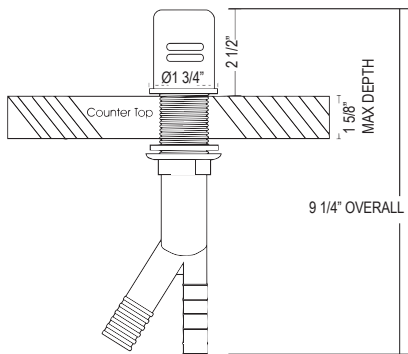

AG600 Air Gap

Suggested Retail Price

	APC	PN	MB
AG600	71	85	92

- Prevents contaminated sink water from entering the dishwasher

ROHL