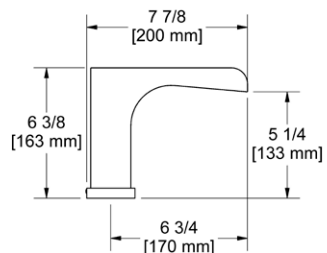

TZoop16 Zendo™ 3-Hole Deck Mount Tub Filler Trim with Trough

- Single-function anti-calcium handshower at 1.8 GPM at 60 PSI
- 6 GPM at 60 PSI
- Rough-in valve sold separately:
  — Order RHTB deck mount tub filler rough-in valve: $227

Suggested Retail Price

	C	BN
TZoop16 _ _	1118	1574