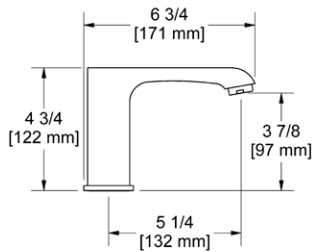

Suggested Retail Price

	C	BN
ZO08	548	685

- 1.2 GPM at 60 PSI (CEC compliant)
- Quick Connect system for easy installation
- Push drain included with faucet