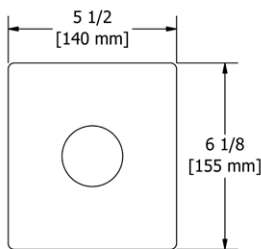

US21 Kubik™ Wall Mount Tub Filler

- Thermostatic & pressure balance
- Single-function anti-calcium handshower at 1.8 GPM at 60 PSI
- 5 GPM at 60 PSI
- 1/2" female NPT inlet

Suggested Retail Price

	C	BN	BK
US21	1386	1801	1802

TUS39 Kubik™ Single Hole Floor Mount Tub Filler Trim

- Thermostatic & pressure balance
- Single-function anti-calcium handshower at 1.8 GPM at 60 PSI
- 6 GPM at 60 PSI
- Rough-in valve sold separately:
  - Order RHFS floor mount tub filler rough-in valve: $241
  - Order RHBX floor mount tub filler rough-in valve for concrete floor installation: $483

Suggested Retail Price

	C	BN	BK
TUS39	1527	1909	1986

US13 Kubik™ Single Handle Deck Mount Bidet

- 3/8" speedway compression

Suggested Retail Price

	C
US13	461

TUS51 Kubik™ 1/2" Pressure Balance Trim

- Temperature and volume control
- 1 function
- Rough-in valve sold separately:
  - Order R51 pressure balance rough-in valve: $142

Suggested Retail Price

	C	BN	BK
TUS51	292	365	380

TUS23 (SHARED) Kubik™ 1/2" Therm & Pressure Balance Trim with 3 Functions

- Patented valve technology with both thermostatic and pressure balance functionality
- Temperature and volume control with diverter
- 3 functions
- Rough-in valve sold separately:
  - Order R23 therm & pressure balance rough-in valve: $176

Suggested Retail Price

	C	BN	BK
TUS23	501	627	652