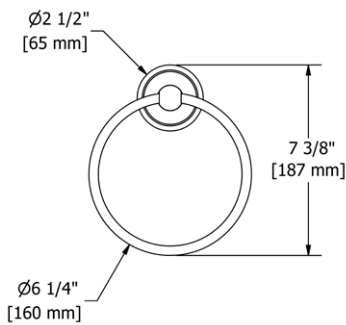

RT7 Retro™ Towel Ring

- Elegantly display bath towels in a coordinated fashion with other accessories

Suggested Retail Price

	C	PN	BN
RT7	141	213	213