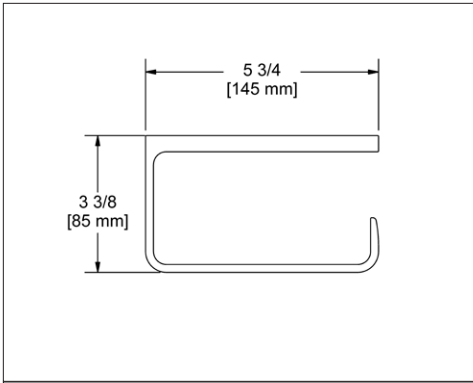

CIO Ciclo™ Robe Hook

Suggested Retail Price

	C	BC	BK	BG
CIO	49	72	72	72

- Holds one robe or towel close to your shower or bathing space

C13 Ciclo™ Toilet Paper Holder

Suggested Retail Price

	C	BC	BK	BG
C13 _ _	122	158	159	173