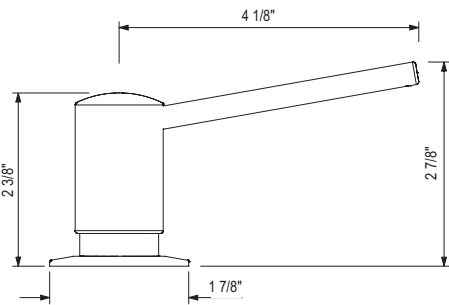

LS450 Soap Dispenser

- Brass construction
- 12 fluid ounce bottle capacity
- Top fill

Suggested Retail Price

	APC	PN	MB
LS450L _ _	157	188	204

ROHL