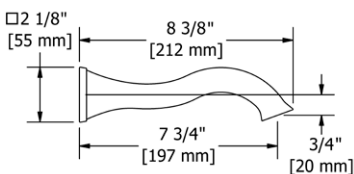

CICLO

CLASSIC

CS

EDGE

EIFFEL

EQUINOX

FRESK

GS

KUBIK

MOMENTI

PALLACE

PARABOLA

ES01 Eiffel™ Single Handle Lavatory Faucet

Suggested Retail Price

	C	PN	BN
ES01	598	718	748

- 1.2 GPM at 60 PSI (WaterSense and CEC compliant)
- Push drain included with faucet

EL01 Eiffel™ Single Handle Tall Lavatory Faucet

Suggested Retail Price

	C	PN	BN
EL01	798	958	998

- 1.2 GPM at 60 PSI (WaterSense and CEC compliant)
- Drain sold separately. See drain options below and Lavatory Drain tab for pricing

See Lavatory Drains Tab for pricing.

EF08 Eiffel™ Widespread Lavatory Faucet

Suggested Retail Price

Handle	C	PN	BN
EF08+	798	958	998
EF08L	798	958	998

- 1.2 GPM at 60 PSI (WaterSense and CEC compliant)
- Quick Connect system for easy installation
- Push drain included with faucet

EF03 Eiffel™ Wall Mount Lavatory Faucet

Suggested Retail Price

Handle	C	PN	BN
EF03+	998	1198	1248
EF03L	998	1198	1248

- 1.2 GPM at 60 PSI (WaterSense and CEC compliant)
- Drain sold separately. See drain options below and Lavatory Drain tab for pricing