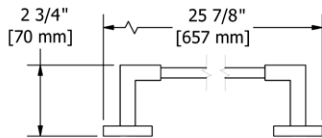

- There's no need to compromise on design in this essential space

KS5 Kubik™ 24" Towel Bar

Suggested Retail Price			
	C	BN	BK
KS5 _ _	185	232	241

- Length can be cut down

KS6 Kubik™ Double 24" Towel Bar

Suggested Retail Price			
	C	BN	BK
KS6 _ _	285	357	371