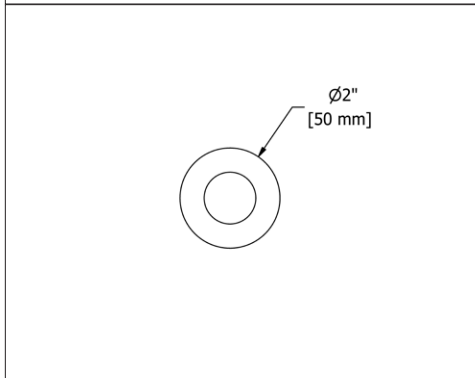

TCSTM20 CS 1/2" Volume Control Trim

Suggested Retail Price

	C	BN
TCSTM20	69	120

- To be used with R83 valve system
- Volume control or diverter only
- 1/2" female NPT inlet
- Rough valve sold separately
  - Order R20 volume control rough-in valve: $112