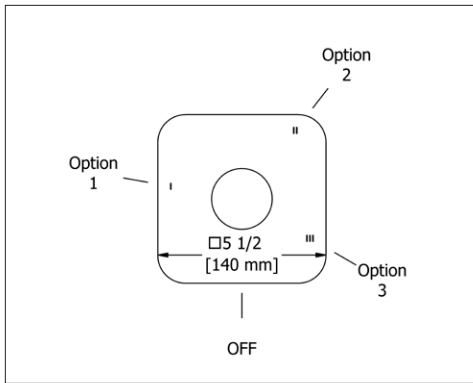

TSA47 (NO SHARE) Salomé™ 1/2" Therm & Pressure Balance Trim with 3 Functions

Suggested Retail Price

	C	PN
TSA47	503	619

- Patented valve technology with both thermostatic and pressure balance functionality
- Temperature and volume control with diverter
- 3 functions (CEC Compliant)
- Rough-in valve sold separately:
  - Order R45 therm & pressure balance rough-in valve: $245