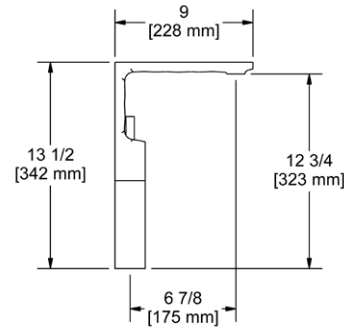

RFS01 Reflet Single Handle Lavatory Faucet

Suggested Retail Price				
	C	BN	BC	BG
RFS01	448	560	538	637

- Available: Spring 2021
- 1.2 GPM at 60 PSI (WaterSense and CEC compliant)
- Push drain included with faucet

RFL01 Reflet Single Handle Tall Lavatory Faucet

Suggested Retail Price				
	C	BN	BC	BG
RFL01	648	810	778	921

- Available: Spring 2021
- 1.2 GPM at 60 PSI (WaterSense and CEC compliant)
- Drain sold separately. See drain options below and Lavatory Drain tab for pricing

See Lavatory Drains Tab for pricing.

RF08 Reflet Widespread Lavatory Faucet

Suggested Retail Price				
	C	BN	BC	BG
RF08	648	810	778	921

- Available: Spring 2021
- 1.2 GPM at 60 PSI (WaterSense and CEC compliant)
- Quick Connect system for easy installation
- Push drain included with faucet

TRF360 Reflet Wall Mount Lavatory Faucet Trim

Suggested Retail Price				
	C	BN	BC	BG
TRF360	598	748	718	850

- Available: Spring 2021
- 360 degree handle installation
- 4-point handle installation (top, right, bottom, left)
- 1.2 GPM at 60 PSI (WaterSense and CEC compliant)
- Drain sold separately. See drain options below and Lavatory Drain tab for pricing
- Rough-in valve sold separately:
  - Order RH360 rough-in valve: $106