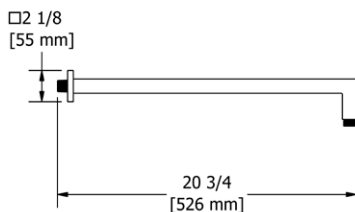

• Escutcheon included

Suggested Retail Price					
C	BN	BC	BK	BG	
547	198	273	289	257	289

509 3" Ceiling Mount Shower Arm With Round Escutcheon