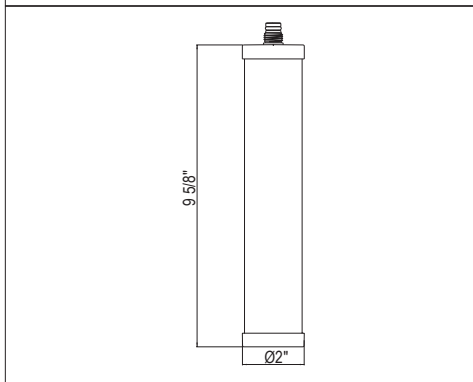

HRF-1000 Arolla™ Replacement Filter Cartridge

Suggested Retail Price

	$
HRF-1000	106

- Replacement cartridge for HRK-2000 filter system
- Recommend changing filter every 6 months or 1,000 gallons