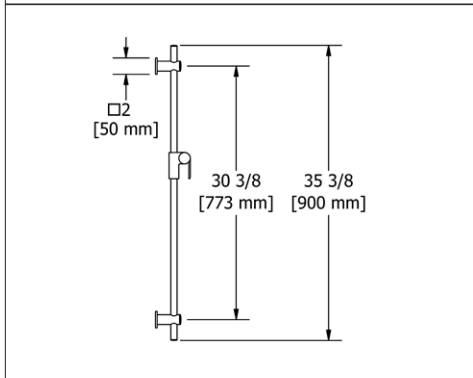

4842 36" Shower Bar

Suggested Retail Price

	C	PN	BN
4842 _ _	166	230	230

- Easy-Glide adjustable slider

4854 30" Shower Bar

Suggested Retail Price

	C	BN
4854 _ _	134	167

- Easy-Glide adjustable slider