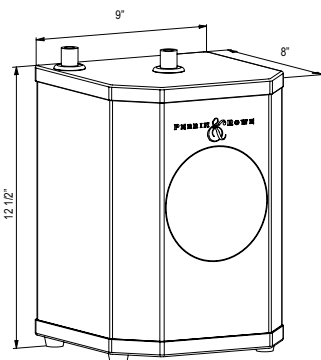

G7545 Lux™ Hot Water Dispenser

Suggested Retail Price			
Handle	APC	PN	MB
G7545LM _ _ -2	331	428	634

- 1.2 GPM at 45 PSI (CEC compliant)
- For use with U.1998 high performance hot water tank and U.1106 filter

GKIT7545 Lux™ Hot Water Dispenser, Tank And Filter Kit

Suggested Retail Price			
Handle	APC	PN	MB
GKIT7545LM _ _ -2	1573	1670	1876

- .5 GPM at 45 PSI (CEC compliant)
- Order U.PR.F1 for hot water replacement filter cartridge
- Includes U.1998 Hot water tank and U.1106 filter system

U.PR.F1 Hot Water Replacement Filter Cartridge

Suggested Retail Price	
	$
U.PR.F1	123

- Designed for use with U.1106 and U.1408 hot water filtration systems
- Recommend changing filter every 6 months or 1,000 gallons

U.1106 Hot Water Filtration System

Suggested Retail Price	
	$
U.1106	355

- Includes cartridge, housing and connection hoses
- Filter faucet not included
- For replacement filter cartridge, order U.PR.F1: $123
- Recommend changing filter every 6 months or 1,000 gallons

U.1998 High Performance Hot Water Tank

Suggested Retail Price	
	$
U.1998	887

- 3-Year limited warranty
- Not compatible with ISE type dispensers