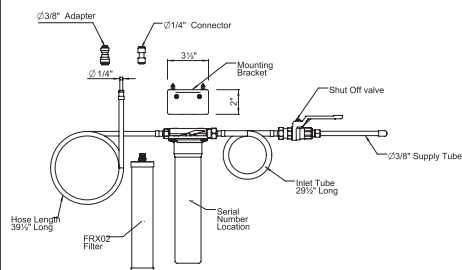

HRK-2000 Arolla™ Filtration System With Cartridge

Suggested Retail Price

	$
HRK-2000	639

- Includes cartridge, housing and connection hoses
- Filter faucet not included
- Recommend changing filter every 6 months or 1,000 gallons
- For replacement filter cartridge, order HRF-1000: $106
- Recommend changing filter system every 3 years due to constant water pressure on the inlet

PERRIN & ROWE ROHL