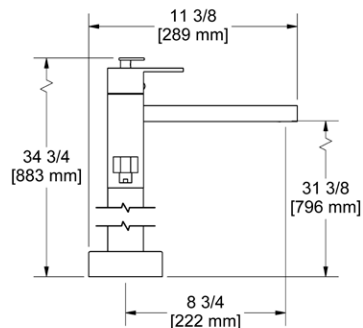

TZO39 Zendo™ Single Hole Floor Mount Tub Filler Trim

- Thermostatic & pressure balance
- Single-function anti-calcium handshower at 1.8 GPM at 60 PSI
- 6 GPM at 60 PSI
- Rough-in valve sold separately:
  - Order RHFS floor mount tub filler rough-in valve: $241
  - Order RHBX floor mount tub filler rough-in valve for concrete floor installation: $483

Suggested Retail Price

	C	BN
TZO39	1947	2591