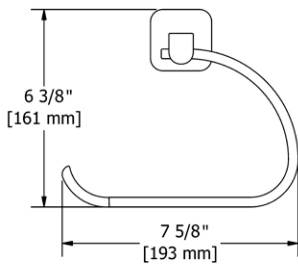

SA7 Salomé™ Towel Ring

• Elegantly display bath towels in a coordinated fashion with other accessories

Suggested Retail Price

	C	PN
SA7	115	173