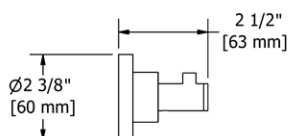

RUTM83 (SHARED) Riu™ 3/4" Therm & Pressure Balance Multi-Function System

Suggested Retail Price

Handle	C	PN
RUTM83	1288	1545
RUTM83+	1288	1545
RUTM83+KN	1308	1570
RUTM83KN	1308	1570

- Rough-in valve included with trim
- 2 temperature and 2 volume controls; also supports 2 optional volume controls
- Multi-function with optional volume controls
- 20 GPM at 60 PSI

ST0 Star Robe Hook

Suggested Retail Price

	C	PN	BN	BK	BG
ST0	68	112	112	120	120

- Holds one robe or towel close to your shower or bathing space

ST3 Star Toilet Paper Holder

Suggested Retail Price

	C	PN	BN	BK	BG
ST3	112	152	152	166	166

- There's no need to compromise on design in this essential space

ST5 Star 24" Towel Bar

Suggested Retail Price

	C	PN	BN	BK	BG
ST5	194	261	261	283	283

- Length can be cut down

ST6 Star Double 24" Towel Bar

Suggested Retail Price

	C	PN	BN	BK	BG
ST6	288	399	399	431	431

- Length cannot be cut down