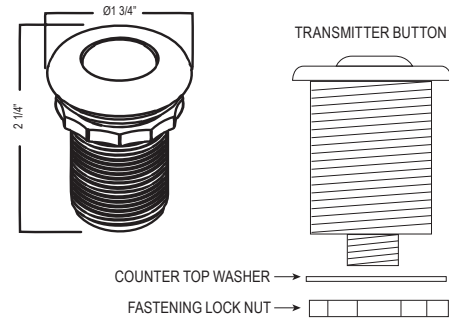

AS425 Waste Disposal Air Switch Button

Suggested Retail Price

	APC	PN	MB
AS425	100	120	130

- Remote on/off air switch button for activating garbage disposals
- Solution for island countertops or where an electrical switch is not available

ROHL