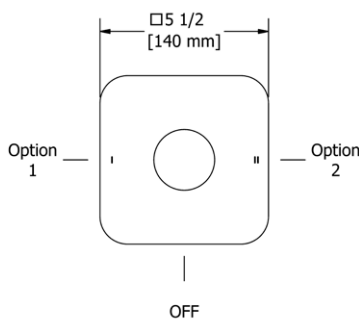

TSA44 (NO SHARE) Salomé™ 1/2" Therm & Pressure Balance Trim with 2 Functions

Suggested Retail Price		
	C	PN
TSA44	503	619

- Patented valve technology with both thermostatic and pressure balance functionality
- Temperature and volume control with diverter
- 2 functions (CEC Compliant)
- Rough-in valve sold separately:
  - Order R23 therm & pressure balance rough-in valve: $176