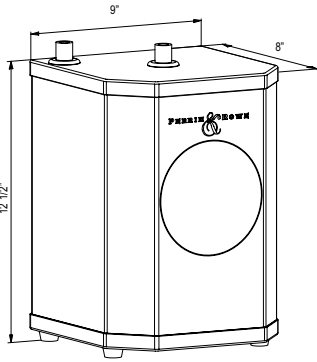

C, APC

SS

BK, MB