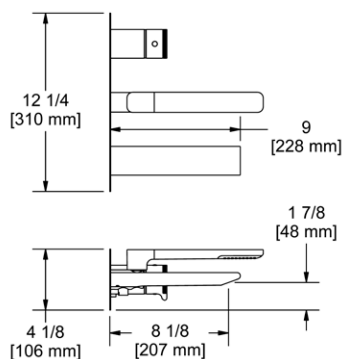

FR21 Fresk™ Wall Mount Tub Filler

- Thermostatic & pressure balance
- Single-function anti-calcium handshower at 1.8 GPM at 60 PSI
- 5 GPM at 60 PSI
- 1/2" female NPT inlet

Suggested Retail Price

	C	BN
FR21	975	1218