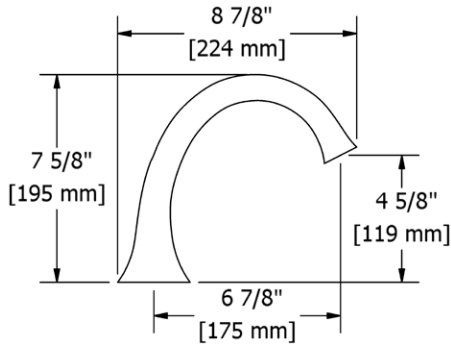

ED12 Edge 4-Hole Deck Mount Tub Filler

- Single-function anti-calcium handshower at 1.8 GPM at 60 PSI
- 11 GPM at 60 PSI
- 3/4" male NPT inlet

Suggested Retail Price

Handle	C	PN	BN
ED12+	721	951	951
ED12L	721	951	951