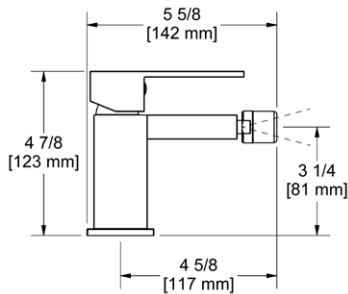

US21 Kubik™ Wall Mount Tub Filler

- Thermostatic & pressure balance
- Single-function anti-calcium handshower at 1.8 GPM at 60 PSI
- 5 GPM at 60 PSI
- 1/2" female NPT inlet

Suggested Retail Price

	C	BN	BK
US21	1386	1801	1802

TUS39 Kubik™ Single Hole Floor Mount Tub Filler Trim

- Thermostatic & pressure balance
- Single-function anti-calcium handshower at 1.8 GPM at 60 PSI
- 6 GPM at 60 PSI
- Rough-in valve sold separately:
  - Order RHFS floor mount tub filler rough-in valve: $241
  - Order RHBX floor mount tub filler rough-in valve for concrete floor installation: $483

Suggested Retail Price

	C	BN	BK
TUS39	1527	1909	1986

US13 Kubik™ Single Handle Deck Mount Bidet

- 3/8" speedway compression

Suggested Retail Price

	C
US13	461

TUS51 Kubik™ 1/2" Pressure Balance Trim

- Temperature and volume control
- 1 function
- Rough-in valve sold separately:
  - Order R51 pressure balance rough-in valve: $142

Suggested Retail Price

	C	BN	BK
TUS51	292	365	380

TUS23 (SHARED) Kubik™ 1/2" Therm & Pressure Balance Trim with 3 Functions

- Patented valve technology with both thermostatic and pressure balance functionality
- Temperature and volume control with diverter
- 3 functions
- Rough-in valve sold separately:
  - Order R23 therm & pressure balance rough-in valve: $176

Suggested Retail Price

	C	BN	BK
TUS23	501	627	652