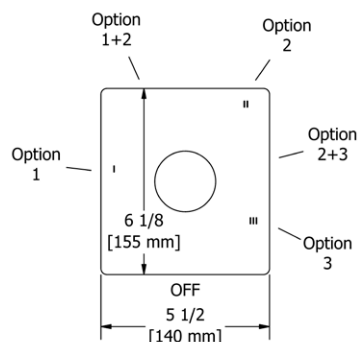

TZOTQ45 (SHARED) Zendo™ 1/2" Therm & Pressure Balance Trim with 5 Functions

Suggested Retail Price

	C	BN
TZOTQ45	376	470

- Patented valve technology with both thermostatic and pressure balance functionality
- Temperature and volume control with diverter
- 5 functions
- Rough-in valve sold separately:
  - Order R45 therm & pressure balance rough-in valve: $245