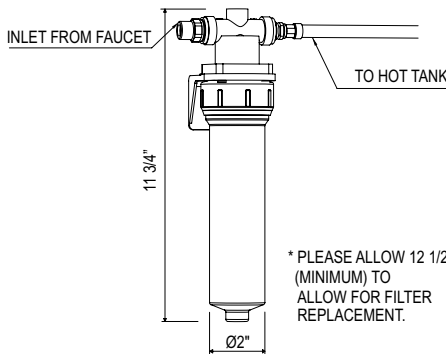

U.1106 Hot Water Filtration System

Suggested Retail Price	
Handle	Price
U.1106	355

- Includes cartridge, housing and connection hoses
- Filter faucet not included
- For replacement filter cartridge, order U.PRF1: $123
- Recommend changing filter every 6 months or 1,000 gallons