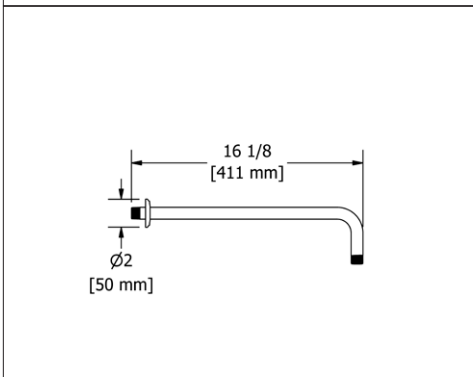

- Escutcheon included

Suggested Retail Price

C	BN
506	23 35

503 16" Wall Mount Shower Arm With Round Escutcheon

- Escutcheon included

Suggested Retail Price

C	PN	BN	BK	BG
503	77	128	128	140 140

554 16" Wall Mount Shower Arm With Round Escutcheon