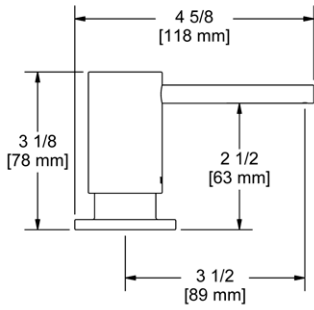

Handle	APC	PN	MB
QL66L	-2	1484 1780 2077	

- Dual quarter turn lever handle shut-offs, one at the wall and one at the outlet
- Folds away when not in use
- 1.8 GPM at 60 PSI (CEC compliant)

ROHL

SD8 Soap Dispenser