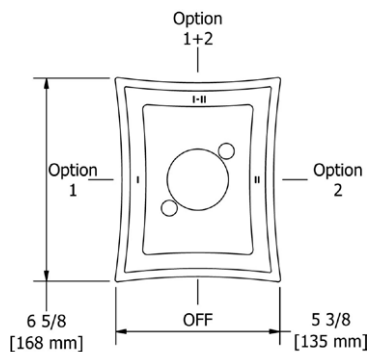

TEF23 (SHARED) Eiffel™ 1/2" Therm & Pressure Balance Trim with 3 Functions

- Patented valve technology with both thermostatic and pressure balance functionality
- Temperature and volume control with diverter
- 3 functions
- Rough-in valve sold separately:
  — Order R23 therm & pressure balance rough-in valve: $176

Suggested Retail Price

	C	PN	BN
TEF23	510	620	637