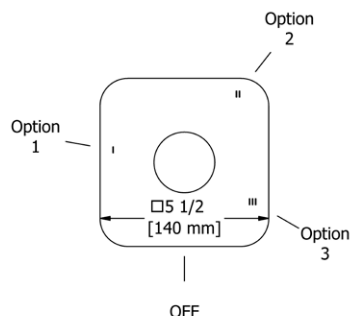

TEQ47 (NO SHARE) Equinox™ 1/2" Therm & Pressure Balance Trim with 3 Functions

Suggested Retail Price			
	C	BN	BK
TEQ47	414	540	577

- Patented valve technology with both thermostatic and pressure balance functionality
- Temperature and volume control with diverter
- 3 functions (CEC Compliant)
- Rough-in valve sold separately:
  - Order R45 therm & pressure balance rough-in valve: $245