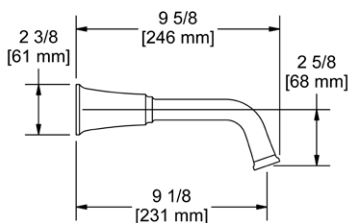

MMSQ05 Momenti™ Wall Mount Tub Filler

- Thermostatic & pressure balance
- Single-function anti-calcium handshower at 1.8 GPM at 60 PSI
- 10 GPM at 60 PSI
- 1/2" female NPT inlet

Suggested Retail Price

Handle	C	PN	BN	BK	BG	CBK	PNBK	BNBK	BGBK
MMSQ05+ _ _	1144	1399	1430	1601	1624	1144	1399	1430	1624
MMSQ05J _ _	1144	1399	1430	1601	1624	1144	1399	1430	1624
MMSQ05L _ _	1144	1399	1430	1601	1624	1144	1399	1430	1624
MMSQ05X _ _	1144	1399	1430	1601	1624	1144	1399	1430	1624