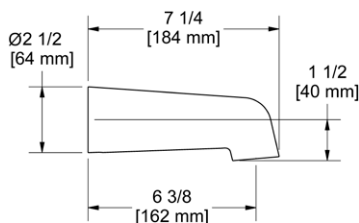

870 Wall Mount Tub Spout

- 1/2" copper slip fit inlet

Suggested Retail Price

	C	PN	BN	BK
870 _ _	49	59	62	64

**FI12 Classic 4-Hole Deck Mount Tub Filler****Suggested Retail Price**

Handle	C	BN
FI12+ _ _	785	1087
FI12L _ _	785	1087