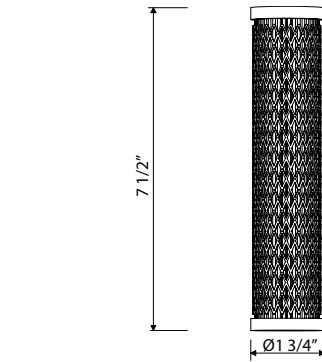

C, APC

PN

SS

BK, MB

BG

GKIT7545 Lux™ Hot Water Dispenser, Tank And Filter Kit

Suggested Retail Price

Handle	APC	PN	MB
GKIT7545LM	-2	1573	1670 1876

- .5 GPM at 45 PSI (CEC compliant)
- Order U.PR.F1 for hot water replacement filter cartridge
- Includes U.1998 Hot water tank and U.1106 filter system

ROHL

U.PR.F1 Hot Water Replacement Filter Cartridge

Suggested Retail Price

	$
U.PR.F1	123

- Designed for use with U.1106 and U.1408 hot water filtration systems
- Recommend changing filter every 6 months or 1,000 gallons

PERRIN & ROWE

U.1106 Hot Water Filtration System

Suggested Retail Price

	$
U.1106	355

- Includes cartridge, housing and connection hoses
- Filter faucet not included
- For replacement filter cartridge, order U.PR.F1: $123
- Recommend changing filter every 6 months or 1,000 gallons

PERRIN & ROWE

U.1998 High Performance Hot Water Tank

Suggested Retail Price

	$
U.1998	887

- 3-Year limited warranty
- Not compatible with ISE type dispensers

PERRIN & ROWE

QL66 Modern Pot Filler

Suggested Retail Price

Handle	APC	PN	MB
QL66L	-2	1484 1780 2077	

- Dual quarter turn lever handle shut-offs, one at the wall and one at the outlet
- Folds away when not in use
- 1.8 GPM at 60 PSI (CEC compliant)

ROHL