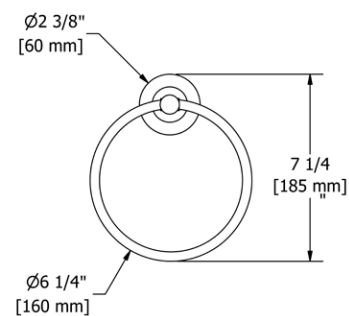

ST7 Star Towel Ring

Suggested Retail Price

	C	PN	BN	BK	BG
ST7	94	131	131	143	143

- Elegantly display bath towels in a coordinated fashion with other accessories