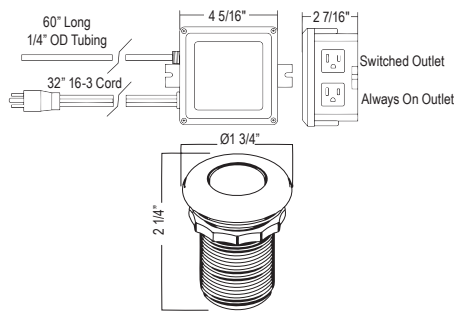

AS450 Waste Disposal Control Box With Air Switch Button

Suggested Retail Price

	APC	PN	MB
AS450	301	361	391

- Remote on/off air switch button for activating garbage disposals
- Solution for island countertops or where an electrical switch is not available
- Control box with mounting hardware included

ROHL