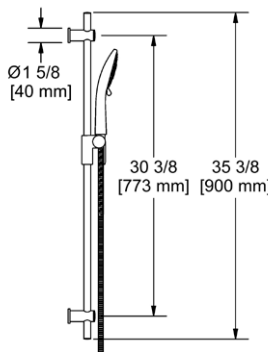

1010 Handshower Set With 36" Slide Bar and 6-Function Handshower

Suggested Retail Price

	C	PN	BN
1010 __	298	358	373
1010 __-WS	298	358	373

- 4368 6-function handshower
- Flow rate options at 60 PSI:
  - 2.0 GPM
  - For 1.8 GPM, order -WS version (CEC compliant)