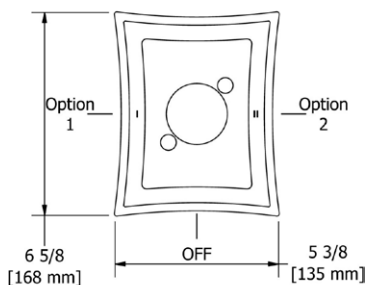

FRESK

GS

KUBIK

MOMENTI

PALLACE

PARABOLA

TEF44 (NO SHARE) Eiffel™ 1/2" Therm & Pressure Balance Trim with 2 Functions

Suggested Retail Price