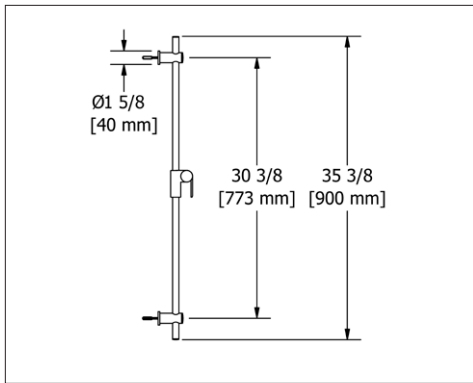

Suggested Retail Price						
	C	PN	BN	BC	BK	BG
4365 _ _	138	166	173	173	180	196
4365 _ _-WS	138	166	173	173	180	196

4855 31" Shower Bar

- Easy-Glide adjustable slider

Suggested Retail Price					
	C	PN	BN	BK	BG
4855 _ _	144	174	180	196	205