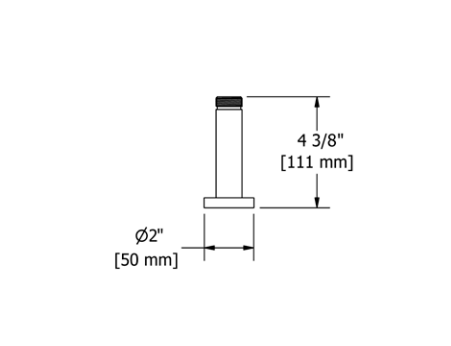

**TU04** 4" Deck Mount Riser Pair

- 3/4" outlet male; 1/2" inlet female NPT

Suggested Retail Price

	C	PN	BN
TU04	233	322	322

CICLO
CLASSIC
CS
EDGE
EIFFEL
EQUINOX
FRESK
GS
KUBIK
MOMENTI
PALLACE
PARABOLA

EXTTU33 3 1/2" Union Extensions