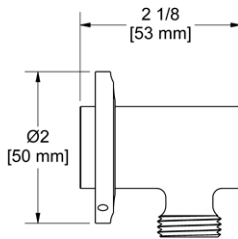

	C	PN	BN	BK	BG
710 _ _	62	87	87	94	94

- 1/2" outlet male; 1/2" inlet female NPT

734 Handshower Outlet

Suggested Retail Price

	C	PN	BN	BG
734 _ _	90	143	120	130

- Complements Momenti™ collection and other transitional designs