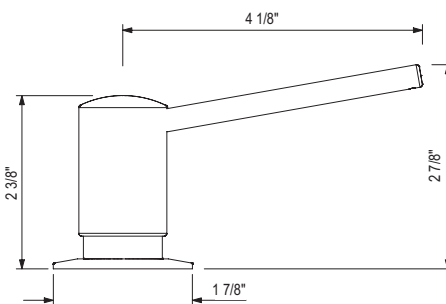

LS450 Soap Dispenser

Suggested Retail Price

	APC	PN	MB
LS450L _ _	157	188	204

- Brass construction
- 12 fluid ounce bottle capacity
- Top fill

ROHL