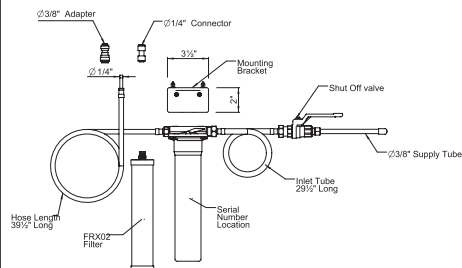

HRK-2000 Arolla™ Filtration System With Cartridge

Suggested Retail Price

	$
HRK-2000	639

- Includes cartridge, housing and connection hoses
- Filter faucet not included
- Recommend changing filter every 6 months or 1,000 gallons
- For replacement filter cartridge, order HRF-1000: $106
- Recommend changing filter system every 3 years due to constant water pressure on the inlet

PERRIN & ROWE ROHL