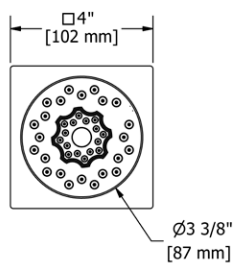

- Swivel directional control
- 2 functions
- 1.6 GPM at 60 PSI

Suggested Retail Price

C	PN
344	128