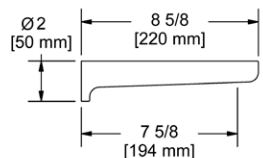

Handle	Suggested Retail Price			
	C	PN	BK	BG
PB80 __	261	314	340	371

- 1/2" male NPT inlet