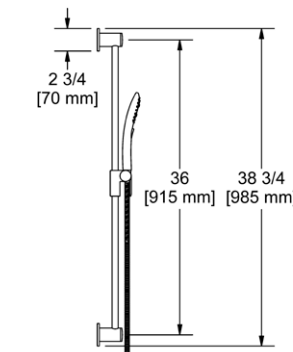

8080 Handshower Set With 39" Slide Bar and 4-Function Handshower

- 4372 4-function handshower
- Flow rate options at 60 PSI:
  - 1.8 GPM
  - For 1.5 GPM, order -15 version

Suggested Retail Price

	C
8080 _ _	488