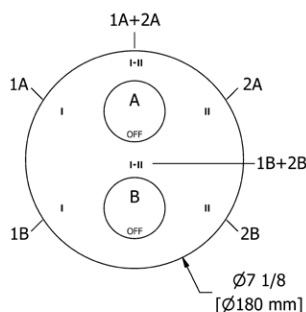

TPB23 (SHARED) Parabola™ 1/2" Therm & Pressure Balance Trim with 3 Functions

Suggested Retail Price

	C	PN	BK	BG
TPB23	498	598	648	708

- Patented valve technology with both thermostatic and pressure balance functionality
- Temperature and volume control with diverter
- 3 functions
- Rough-in valve sold separately:
  - Order R23 therm & pressure balance rough-in valve: $176

TPB44 (NO SHARE) Parabola™ 1/2" Therm & Pressure Balance Trim with 2 Functions

Suggested Retail Price

	C	PN	BK	BG
TPB44	498	598	648	708

- Patented valve technology with both thermostatic and pressure balance functionality
- Temperature and volume control with diverter
- 2 functions (CEC Compliant)
- Rough-in valve sold separately:
  - Order R23 therm & pressure balance rough-in valve: $176

TPB45 (SHARED) Parabola™ 1/2" Therm & Pressure Balance Trim with 5 Functions

Suggested Retail Price

	C	PN	BK	BG
TPB45	498	598	648	708

- Patented valve technology with both thermostatic and pressure balance functionality
- Temperature and volume control with diverter
- 5 functions
- Rough-in valve sold separately:
  - Order R45 therm & pressure balance rough-in valve: $245

TPB47 (NO SHARE) Parabola™ 1/2" Therm & Pressure Balance Trim with 3 Functions

Suggested Retail Price

	C	PN	BK	BG
TPB47	498	598	648	708

- Patented valve technology with both thermostatic and pressure balance functionality
- Temperature and volume control with diverter
- 3 functions (CEC Compliant)
- Rough-in valve sold separately:
  - Order R45 therm & pressure balance rough-in valve: $245

TPB46 (SHARED) Parabola™ 3/4" Therm & Pressure Balance Trim with 6 Functions

Suggested Retail Price

	C	PN	BK	BG
TPB46	838	1006	1090	1190