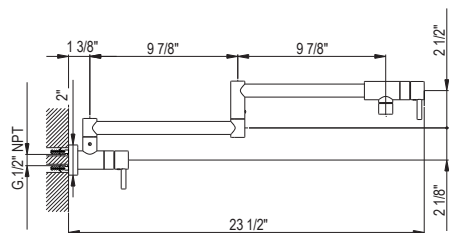

QL66 Modern Pot Filler

Suggested Retail Price

Handle	APC	PN	MB
QL66L	-2	1484 1780 2077