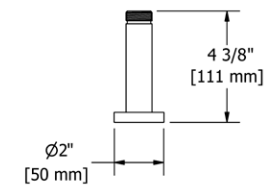

PA06 Pallace™ Two Hole Tub Filler

Suggested Retail Price

Handle	C	PN	BN
PA06+ _ _	706	965	965
PA06L _ _	706	965	965

- Single-function anti-calcium handshower at 1.8 GPM at 60 PSI
- 11 GPM at 60 PSI
- 3/4" female NPT inlet
- Sold as wall mount installation
- For deck mount or floor mount installation, order TU02, TU26, TU33, or TU99

TU26 26" Floor Mount Riser Pair

Suggested Retail Price

	C	PN	BN	BK
TU26 _ _	573	809	809	745

- 3/4" outlet male; 1/2" inlet female NPT

TU04 4" Deck Mount Riser Pair

Suggested Retail Price

	C	PN	BN
TU04 _ _	233	322	322

- 3/4" outlet male; 1/2" inlet female NPT

EXTTU33 3 1/2" Union Extensions

Suggested Retail Price

	C	BN
EXTTU33 _ _	93	116

- 3/4" outlet male; 1/2" inlet female NPT

TPATM51 Pallace™ 1/2" Pressure Balance Trim

Suggested Retail Price

	C	PN	BN
TPATM51 _ _	224	327	327

- Temperature and volume control
- 1 function
- Rough-in valve sold separately:
  — Order R51 pressure balance rough-in valve: $142