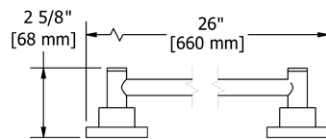

ST5 Star 24" Towel Bar

Suggested Retail Price

	C	PN	BN	BK	BG
ST5	194	261	261	283	283

- Length can be cut down