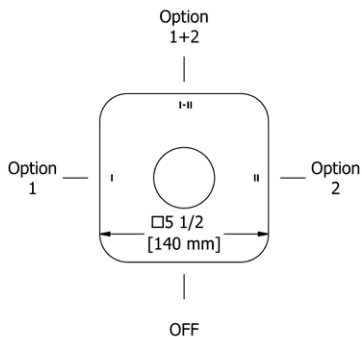

TEQ51 Equinox™ 1/2" Pressure Balance Trim

Suggested Retail Price			
	C	BN	BK
TEQ51	224	340	365

- Temperature and volume control
- 1 function
- Rough-in valve sold separately:
  - Order R51 pressure balance rough-in valve: $142

TEQ23 (SHARED) Equinox™ 1/2" Therm & Pressure Balance Trim with 3 Functions

Suggested Retail Price			
	C	BN	BK
TEQ23	414	540	577

- Patented valve technology with both thermostatic and pressure balance functionality
- Temperature and volume control with diverter
- 3 functions
- Rough-in valve sold separately:
  - Order R23 therm & pressure balance rough-in valve: $176