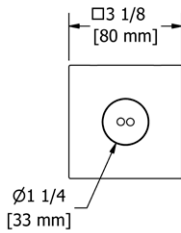

- 1 function
- 1.0 GPM at 60 PSI (CEC compliant)

Suggested Retail Price

C	PN
349	276

340 Single Function Body Spray