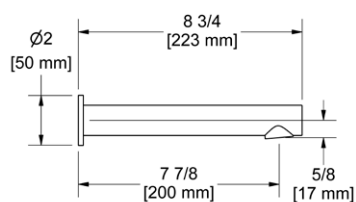

CICLO

CLASSIC

CS

EDGE

EIFFEL

EQUINOX

FRESK

GS

KUBIK

MOMENTI

PALLACE

PARABOLA

PAS01 Pallace™ Single Handle Lavatory Faucet

Suggested Retail Price

	C	PN	BN
PAS01 _ _	398	478	498

- 1.2 GPM at 60 PSI (CEC compliant)
- Push drain included with faucet

PA08 Pallace™ Widespread Lavatory Faucet

Suggested Retail Price

Handle	C	PN	BN
PA08+ _ _	598	718	748
PA08L _ _	598	718	748

- 1.2 GPM at 60 PSI (WaterSense and CEC compliant)
- Quick Connect system for easy installation
- Push drain included with faucet

867 Wall Mount Tub Spout

Suggested Retail Price

	C	PN	BN	BK	BG
867 _ _	116	150	150	164	165

- 1/2" copper slip fit inlet

PA12 Pallace™ 4-Hole Deck Mount Tub Filler

Suggested Retail Price

Handle	C	PN	BN
PA12+ _ _	900	1158	1158
PA12L _ _	900	1158	1158

- Single-function anti-calcium handshower at 1.8 GPM at 60 PSI
- 11 GPM at 60 PSI
- 1/2" male NPT inlet

TPA39 Pallace™ Single Hole Floor Mount Tub Filler Trim

Suggested Retail Price

	C	PN	BN
TPA39 _ _	1302	1818	1818

- Thermostatic & pressure balance
- Single-function anti-calcium handshower at 1.8 GPM at 60 PSI
- 6 GPM at 60 PSI
- Rough-in valve sold separately:
  - Order RHFS floor mount tub filler rough-in valve: $241
  - Order RHBX floor mount tub filler rough-in valve for concrete floor installation: $483