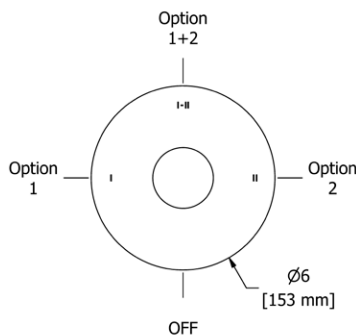

TMMRD23 (SHARED) Momenti™ 1/2" Therm & Pressure Balance Trim with 3 Functions

Handle	Suggested Retail Price									
	C	PN	BN	BK	BG	CBK	PNBK	BNBK	BGBK	
TMMRD23+ __	523	642	654	724	743	523	642	654	743	
TMMRD23J __	523	642	654	724	743	523	642	654	743	
TMMRD23L __	523	642	654	724	743	523	642	654	743	
TMMRD23X __	523	642	654	724	743	523	642	654	743	

- Patented valve technology with both thermostatic and pressure balance functionality
- Temperature and volume control with diverter
- 3 functions
- Rough-in valve sold separately:
  — Order R23 therm & pressure balance rough-in valve: $176