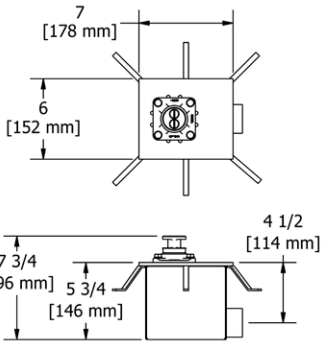

TUB FILLER ROUGH-IN VALVES

RHBX Floor Mount Tub Filler Rough-in Valve With Installation Box

- Available inlet connections: PEX (SPEX), Expansion Pex (EX)
- No service stops

Suggested Retail Price

Connection	Suggested Retail Price
RHBX-EX	$ 483
RHBX-SPEX	$ 483