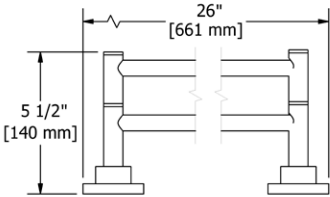

ST6 Star Double 24" Towel Bar

• Length cannot be cut down

Suggested Retail Price

	C	PN	BN	BK	BG
ST6 _ _	288	399	399	431	431