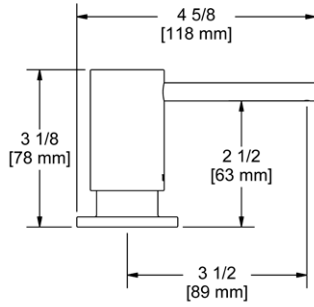

SD9 Soap Dispenser

- Brass construction
- 13.5 fluid ounce bottle capacity
- Top fill

Suggested Retail Price				
	C	SS	BK	BG
SD9	196	245	270	278

SD8 Soap Dispenser

- Brass construction
- 13.5 fluid ounce bottle capacity
- Top fill

Suggested Retail Price				
	C	SS	BK	BG
SD8	183	229	270	270

AS425 Waste Disposal Air Switch Button

- Remote on/off air switch button for activating garbage disposals
- Solution for island countertops or where an electrical switch is not available

Suggested Retail Price			
	APC	PN	MB
AS425	100	120	130

ROHL

AS450 Waste Disposal Control Box With Air Switch Button

- Remote on/off air switch button for activating garbage disposals
- Solution for island countertops or where an electrical switch is not available
- Control box with mounting hardware included

Suggested Retail Price			
	APC	PN	MB
AS450	301	361	391

ROHL

AG600 Air Gap

- Prevents contaminated sink water from entering the dishwasher

Suggested Retail Price			
	APC	PN	MB
AG600	71	85	92

ROHL