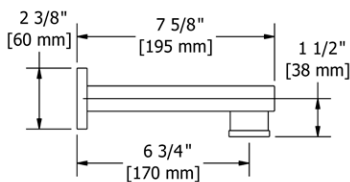

TQ81 Wall Mount Tub Spout With Diverter

- Pull-down diverter
- 1/2" female NPT inlet

Suggested Retail Price

	C
TQ81 _ _	261

TZoop80 Zendo™ Wall Mount Tub Spout with Trough