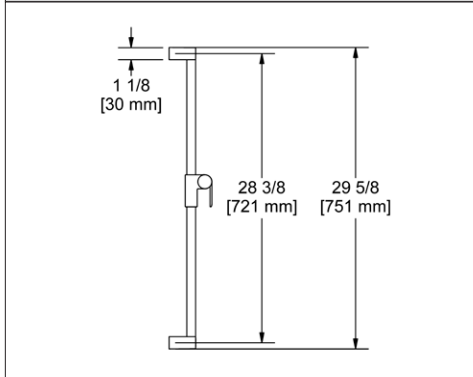

4854 30" Shower Bar

Suggested Retail Price

	C	BN
4854 _ _	134	167

- Easy-Glide adjustable slider