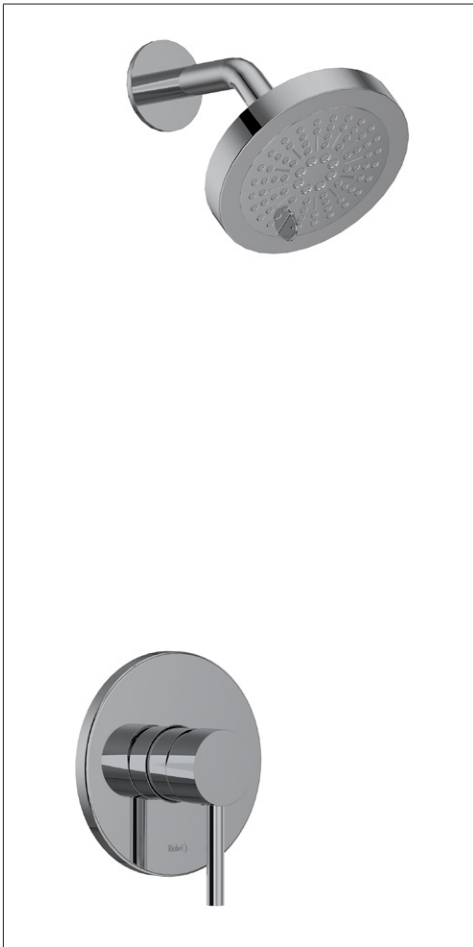

GS PRESSURE BALANCE SHOWER OPTION 1

Model	Description	Suggested Retail Price
		Polished Chrome
TGS51C	Trim (Shared)	224
366C-WS	Showerhead with Arm	154
R51	Rough	142
Total Package List Price with Roughs		520

Note: Sample configuration priced in Polished Chrome. Other configurations and finishes available. Complete your Shower experience by including one of our decorative drain options.