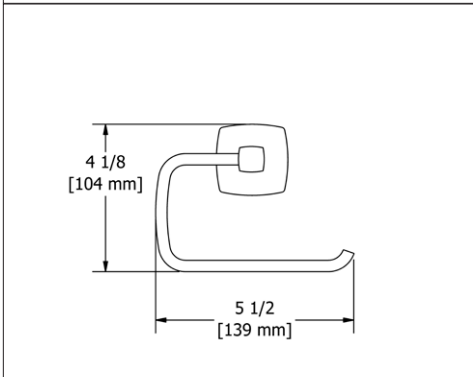

VY0 Venty™ Robe Hook

Suggested Retail Price

	C
VY0	68

- Holds one robe or towel close to your shower or bathing space

VY3 Venty™ Toilet Paper Holder

Suggested Retail Price

	C
VY3	95

- There's no need to compromise on design in this essential space