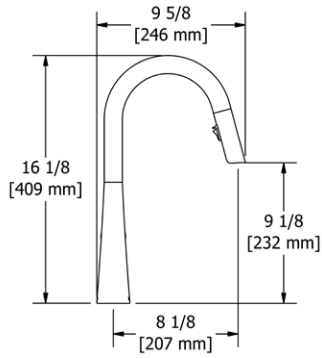

BK, MB

BG

**LK101 Ludik™ Pull-Down Kitchen Faucet****Suggested Retail Price**

	C	SS	BK	BG
LK101 _ _	698	873	908	992

- Boomerang™ pull-down technology seamlessly integrates sprayer into the spout while returning it quickly and easily to the sprayer's original position
- Dual-spray functionality with stream and spray settings
- 1.6 GPM at 60 PSI (CEC compliant)