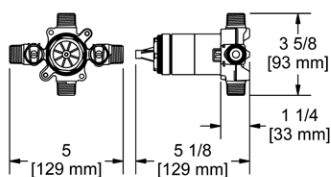

PRESSURE BALANCE ROUGH-IN VALVE

PRESSURE BALANCE - 1 FUNCTION

R51

- 5.8 GPM at 60 PSI
- Temperature and volume control
- Recommended inlet connections: 1/2" NPT, PEX (SPEX), Expansion Pex (EX)
- Must add valve trim TXX51