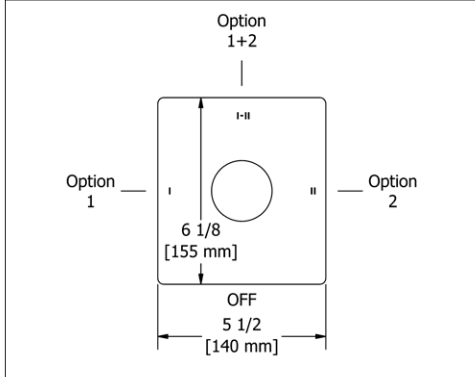

TPFTQ23 (SHARED) Profile® 1/2" Therm & Pressure Balance Trim with 3 Functions

Suggested Retail Price

	C
TPFTQ23	414

- Patented valve technology with both thermostatic and pressure balance functionality
- Temperature and volume control with diverter
- 3 functions
- Rough-in valve sold separately:
  - Order R23 therm & pressure balance rough-in valve: $176