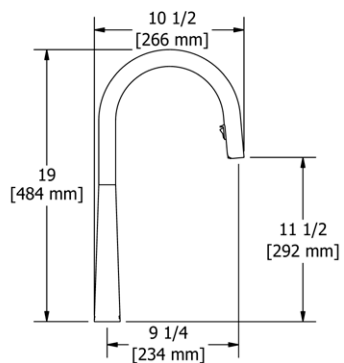

C, APC

SS

BK, MB

BG

SC101 Solstice™ Pull-Down Kitchen Faucet

Suggested Retail Price

	C	SS	BK	BG
SC101 __	628	785	817	892

- Boomerang™ pull-down technology seamlessly integrates sprayer into the spout while returning it quickly and easily to the sprayer's original position
- Dual-spray functionality with stream and spray settings
- 1.6 GPM at 60 PSI (CEC compliant)