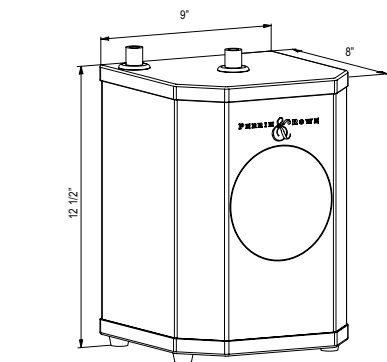

C, APC

PN

SS

BK, MB

BG

GKIT7545 Lux™ Hot Water Dispenser, Tank And Filter Kit

Suggested Retail Price

Handle	APC	PN	MB
GKIT7545LM	-2	1573	1670 1876

- .5 GPM at 45 PSI (CEC compliant)
- Order U.PR.F1 for hot water replacement filter cartridge
- Includes U.1998 Hot water tank and U.1106 filter system

ROHL

U.PR.F1 Hot Water Replacement Filter Cartridge

Suggested Retail Price

	$
U.PR.F1	123

- Designed for use with U.1106 and U.1408 hot water filtration systems
- Recommend changing filter every 6 months or 1,000 gallons

PERRIN & ROWE

U.1106 Hot Water Filtration System

Suggested Retail Price

	$
U.1106	355

- Includes cartridge, housing and connection hoses
- Filter faucet not included
- For replacement filter cartridge, order U.PR.F1: $123
- Recommend changing filter every 6 months or 1,000 gallons

PERRIN & ROWE

U.1998 High Performance Hot Water Tank

Suggested Retail Price

	$
U.1998	887

- 3-Year limited warranty
- Not compatible with ISE type dispensers

PERRIN & ROWE

QL66 Modern Pot Filler

Suggested Retail Price

Handle	APC	PN	MB
QL66L	-2	1484 1780 2077	

- Dual quarter turn lever handle shut-offs, one at the wall and one at the outlet
- Folds away when not in use
- 1.8 GPM at 60 PSI (CEC compliant)

ROHL