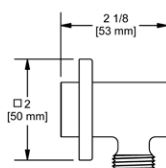

794 Handshower Outlet

Suggested Retail Price

	C
794 _ _	112

- Complements Venty™ collection and other transitional designs

772 Handshower Outlet

Suggested Retail Price

	C	PN	BN	BK
772 _ _	88	117	117	128

- Complements Salomé™/Equinox™ collection and other modern designs