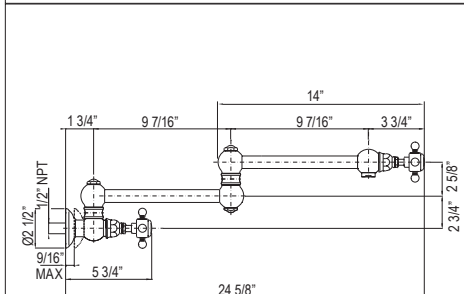

A1451 Pot Filler

Suggested Retail Price

Handle	APC	PN
A1451LM _ _ -2	1137	1364
A1451XM _ _ -2	1137	1364

- Folds away when not in use
- 1.5 GPM at 60 PSI (CEC compliant)

ROHL