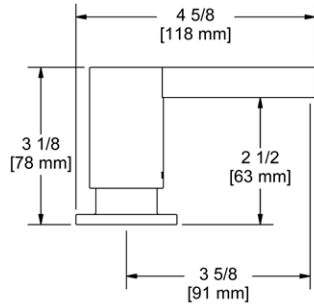

- Brass construction
- 13.5 fluid ounce bottle capacity
- Top fill

Suggested Retail Price

	C	SS	BK	BG
SD7_-_-	196	245	283	283

SD8 Soap Dispenser