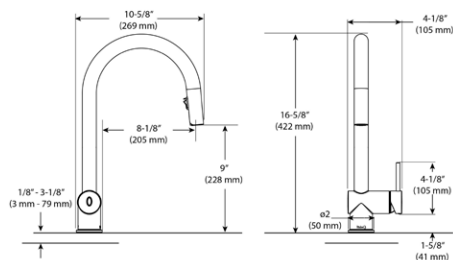

AZ211 Azure™ Pull-Down Touchless Kitchen Faucet with C-Spout

Suggested Retail Price

	C	PN	SS	BK	BG
AZ211	798	958	998	1038	1134

- Available: Spring 2021
- 3" activation range and 2 minute auto shut-off
- Boomerang™ pull-down technology seamlessly integrates sprayer into the spout while returning it quickly and easily to the sprayer's original position
- Dual-spray functionality with stream and spray settings
- 1.5 GPM at 60 PSI (CEC compliant)
- For AC Plug-in Adaptor Kit order U.CC80AC: $133