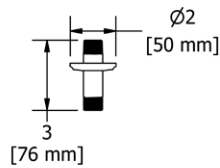

559 3" Ceiling Mount Shower Arm With Round Escutcheon

- Escutcheon included

Suggested Retail Price					
C	PN	BN	BK	BG	
559	70	89	89	102	102

599 3" Ceiling Mount Shower Arm With Oval Escutcheon