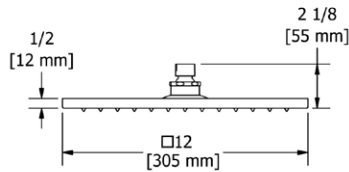

492 12" Rain Showerhead

- 1 function
- 2.0 GPM at 60 PSI

Suggested Retail Price

	C	PN	BN	BC	BK	BG
492 _ _	552	716	716	784	718	784