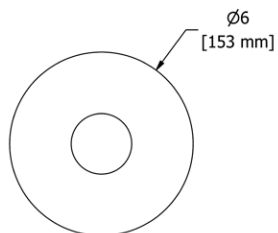

PA06 Pallace™ Two Hole Tub Filler

Suggested Retail Price

Handle	C	PN	BN
PA06+ _ _	706	965	965
PA06L _ _	706	965	965

- Single-function anti-calcium handshower at 1.8 GPM at 60 PSI
- 11 GPM at 60 PSI
- 3/4" female NPT inlet
- Sold as wall mount installation
- For deck mount or floor mount installation, order TU02, TU26, TU33, or TU99

TU26 26" Floor Mount Riser Pair

Suggested Retail Price

	C	PN	BN	BK
TU26 _ _	573	809	809	745

- 3/4" outlet male; 1/2" inlet female NPT

TU04 4" Deck Mount Riser Pair

Suggested Retail Price

	C	PN	BN
TU04 _ _	233	322	322

- 3/4" outlet male; 1/2" inlet female NPT

EXTTU33 3 1/2" Union Extensions

Suggested Retail Price

	C	BN
EXTTU33 _ _	93	116

- 3/4" outlet male; 1/2" inlet female NPT

TPATM51 Pallace™ 1/2" Pressure Balance Trim

Suggested Retail Price

	C	PN	BN
TPATM51 _ _	224	327	327

- Temperature and volume control
- 1 function
- Rough-in valve sold separately:
  — Order R51 pressure balance rough-in valve: $142