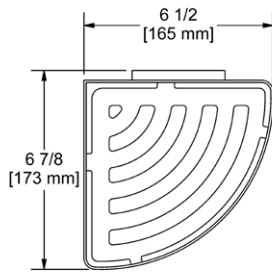

- Adaptors for 15/64", 5/16", or 25/64" glass
- Removable interior
- Polished stainless steel
- 2 integrated hooks

Suggested Retail Price

	CBK	CW
222	510	510

282 Corner Basket

- Removable
- Hidden anchors
- Polished stainless steel