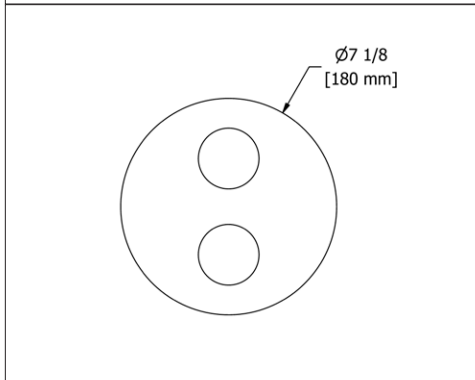

EDTM83 (SHARED) Edge 3/4" Therm & Pressure Balance Multi-Function System

Suggested Retail Price

Handle	C	BN
EDTM83	1288	1610
EDTM83+	1288	1610

- Rough-in valve included with trim
- 2 temperature and 2 volume controls; also supports 2 optional volume controls
- Multi-function with optional volume controls
- 20 GPM at 60 PSI