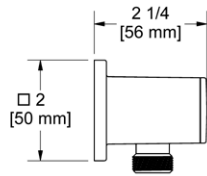

750 Handshower Outlet

Suggested Retail Price			
	C	PN	BN
750 _ _	112	152	152

- 1/2" outlet male; 1/2" inlet female NPT

720 Handshower Outlet

Suggested Retail Price		
	C	BN
720 _ _	68	92

- 1/2" outlet male; 1/2" inlet female NPT

774 Handshower Outlet

Suggested Retail Price						
	C	PN	BN	BC	BK	BG
774 _ _	55	81	81	91	91	91

- 1/2" outlet male; 1/2" inlet female NPT

790 Handshower Outlet With Integrated Volume Control

Suggested Retail Price			
	C	PN	BN
790 _ _	144	214	214

- 1/2" outlet male; 1/2" inlet female NPT

780 Handshower Outlet With Integrated Volume Control

Suggested Retail Price			
	C	PN	BN
780 _ _	144	214	214

- 1/2" outlet male; 1/2" inlet female NPT