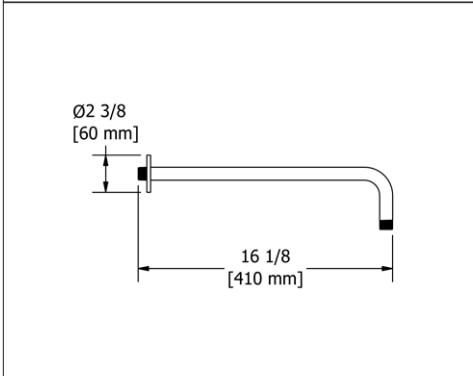

- Escutcheon included

Suggested Retail Price

C	BN
506	23 35

503 16" Wall Mount Shower Arm With Round Escutcheon

- Escutcheon included

Suggested Retail Price

C	PN	BN	BK	BG
503	77	128	128	140 140

554 16" Wall Mount Shower Arm With Round Escutcheon