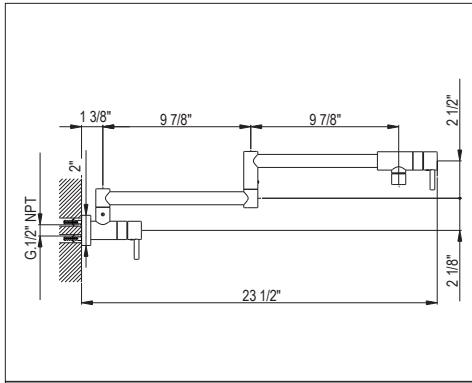

U.1998 High Performance Hot Water Tank

Suggested Retail Price	
Handle	Price
U.1998	887

- 3-Year limited warranty
- Not compatible with ISE type dispensers

QL66 Modern Pot Filler

- Dual quarter turn lever handle shut-offs, one at the wall and one at the outlet
- Folds away when not in use
- 1.8 GPM at 60 PSI (CEC compliant)