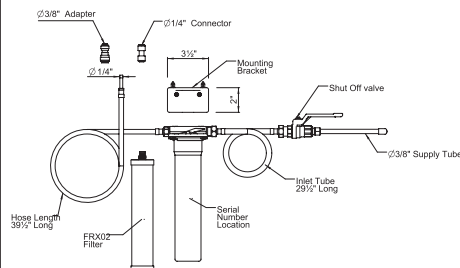

HRK-2000 Arolla™ Filtration System With Cartridge

Suggested Retail Price

	$
HRK-2000	639

- Includes cartridge, housing and connection hoses
- Filter faucet not included
- Recommend changing filter every 6 months or 1,000 gallons
- For replacement filter cartridge, order HRF-1000: $106
- Recommend changing filter system every 3 years due to constant water pressure on the inlet