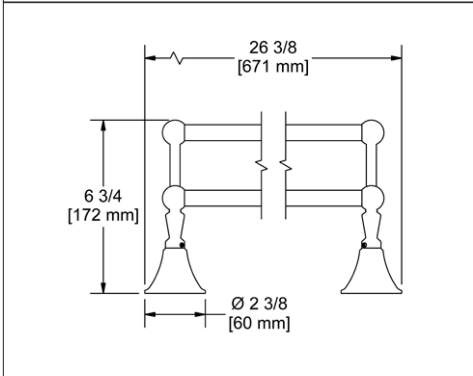

- There's no need to compromise on design in this essential space

MM5 Momenti™ 24" Towel Bar

Suggested Retail Price

	C	PN	BN	BK	BG
MM5	204	277	277	325	325

- Length can be cut down

MM6 Momenti™ Double 24" Towel Bar