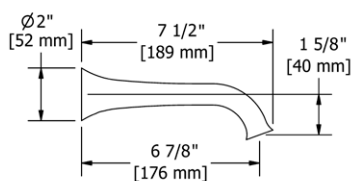

CICLO

CLASSIC

CS

EDGE

EIFFEL

EQUINOX

FRESK

GS

KUBIK

MOMENTI

PALLACE

PARABOLA

ED01 Edge Single Handle Lavatory Faucet

Suggested Retail Price			
	C	PN	BN
ED01	318	382	398

- 1.2 GPM at 60 PSI (WaterSense and CEC compliant)
- Push drain included with faucet

ED08 Edge Widespread Lavatory Faucet

Suggested Retail Price			
Handle	C	PN	BN
ED08+	448	538	560
ED08L	448	538	560

- 1.2 GPM at 60 PSI (WaterSense and CEC compliant)
- Quick Connect system for easy installation
- Push drain included with faucet

ED03 Edge Wall Mount Lavatory Faucet

Suggested Retail Price			
Handle	C	PN	BN
ED03+	598	718	748
ED03L	598	718	748

- 1.2 GPM at 60 PSI (WaterSense and CEC compliant)
- Drain sold separately. See drain options below and Lavatory Drain tab for pricing

See Lavatory Drains Tab for pricing.

ED80 Edge Wall Mount Tub Spout

Suggested Retail Price			
	C	PN	BN
ED80	178	243	243

- 1/2" copper slip fit inlet