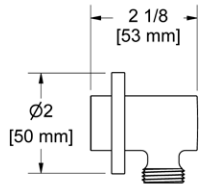

775 Handshower Outlet

Suggested Retail Price

	C	PN	BN	BK	BG
775 _ _	40	68	68	74	74

- 1/2" outlet male; 1/2" inlet female NPT

710 Handshower Outlet

Suggested Retail Price

	C	PN	BN	BK	BG
710 _ _	62	87	87	94	94

- 1/2" outlet male; 1/2" inlet female NPT

734 Handshower Outlet

Suggested Retail Price

	C	PN	BN	BG
734 _ _	90	143	120	130

- Complements Momenti™ collection and other transitional designs

794 Handshower Outlet

Suggested Retail Price

	C
794 _ _	112

- Complements Venty™ collection and other transitional designs

772 Handshower Outlet

Suggested Retail Price

	C	PN	BN	BK
772 _ _	88	117	117	128

- Complements Salomé™/Equinox™ collection and other modern designs