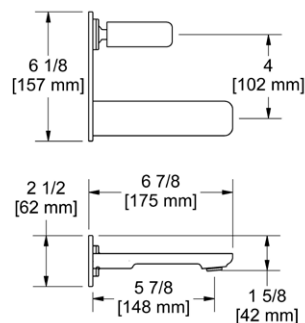

EQ11 Equinox™ Wall Mount Lavatory Faucet

- 1.2 GPM at 60 PSI (CEC compliant)
- Drain sold separately. See drain options below and Lavatory Drain tab for pricing

Suggested Retail Price

	C	BK
EQ11	548	713