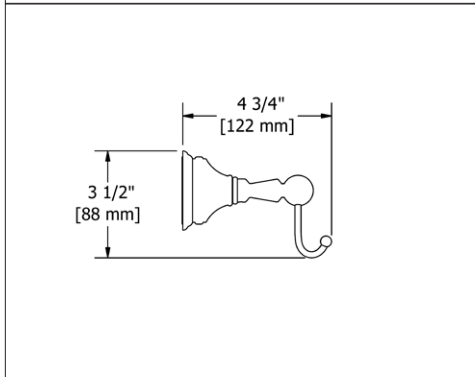

RTO Retro™ Double Robe Hook