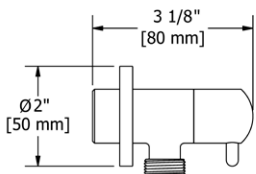

750 Handshower Outlet

Suggested Retail Price			
	C	PN	BN
750 _ _	112	152	152

- 1/2" outlet male; 1/2" inlet female NPT

720 Handshower Outlet

Suggested Retail Price		
	C	BN
720 _ _	68	92

- 1/2" outlet male; 1/2" inlet female NPT

774 Handshower Outlet

Suggested Retail Price						
	C	PN	BN	BC	BK	BG
774 _ _	55	81	81	91	91	91

- 1/2" outlet male; 1/2" inlet female NPT

790 Handshower Outlet With Integrated Volume Control

Suggested Retail Price			
	C	PN	BN
790 _ _	144	214	214

- 1/2" outlet male; 1/2" inlet female NPT

780 Handshower Outlet With Integrated Volume Control

Suggested Retail Price			
	C	PN	BN
780 _ _	144	214	214

- 1/2" outlet male; 1/2" inlet female NPT