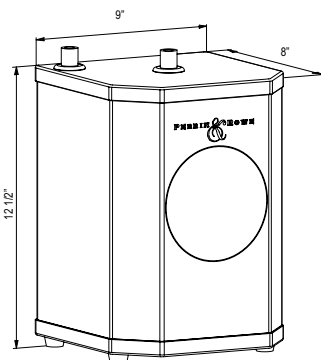

G7545 Lux™ Hot Water Dispenser

Suggested Retail Price			
Handle	APC	PN	MB
G7545LM _ _ -2	331	428	634

- 1.2 GPM at 45 PSI (CEC compliant)
- For use with U.1998 high performance hot water tank and U.1106 filter

GKIT7545 Lux™ Hot Water Dispenser, Tank And Filter Kit

Suggested Retail Price			
Handle	APC	PN	MB
GKIT7545LM _ _ -2	1573	1670	1876

- .5 GPM at 45 PSI (CEC compliant)
- Order U.PRF1 for hot water replacement filter cartridge
- Includes U.1998 Hot water tank and U.1106 filter system

U.PRF1 Hot Water Replacement Filter Cartridge

Suggested Retail Price	
Handle	MB
U.PRF1	123

- Designed for use with U.1106 and U.1408 hot water filtration systems
- Recommend changing filter every 6 months or 1,000 gallons

U.1106 Hot Water Filtration System

Suggested Retail Price	
Handle	MB
U.1106	355

- Includes cartridge, housing and connection hoses
- Filter faucet not included
- For replacement filter cartridge, order U.PRF1: $123
- Recommend changing filter every 6 months or 1,000 gallons

U.1998 High Performance Hot Water Tank

Suggested Retail Price	
Handle	MB
U.1998	887

- 3-Year limited warranty
- Not compatible with ISE type dispensers