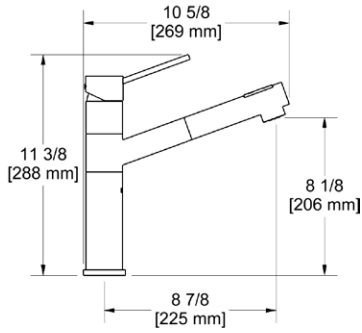

AL3220AF1
ROHL® Price Book

CY101 Cayo™ Pull-Out Kitchen Faucet

Suggested Retail Price

	C	SS
CY101 __	528	660
CY101 __ -15	528	660

- Dual-spray functionality with stream and spray settings
- Flow rate options at 60 PSI:
  - 2.2 GPM
  - For 1.5 GPM, order -15 version (CEC compliant)