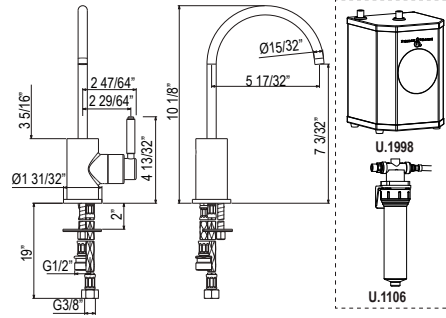

GKIT7545 Lux™ Hot Water Dispenser, Tank And Filter Kit

Suggested Retail Price			
Handle	APC	PN	MB
GKIT7545LM _ _ -2	1573	1670	1876

- .5 GPM at 45 PSI (CEC compliant)
- Order U.PRF1 for hot water replacement filter cartridge
- Includes U.1998 Hot water tank and U.1106 filter system