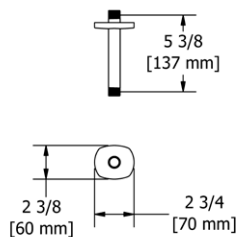

598 6" Ceiling Mount Shower Arm With Oval Escutcheon

- Escutcheon included

Suggested Retail Price	
C	BG
598	77