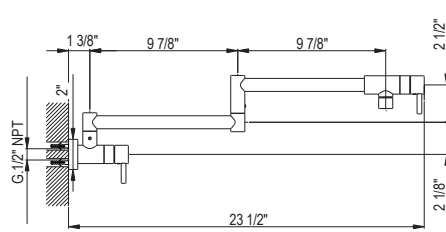

QL66 Modern Pot Filler**Suggested Retail Price**

Handle	APC	PN	MB
QL66L-_-_-2	1484	1780	2077

- Dual quarter turn lever handle shut-offs, one at the wall and one at the outlet
- Folds away when not in use
- 1.8 GPM at 60 PSI (CEC compliant)