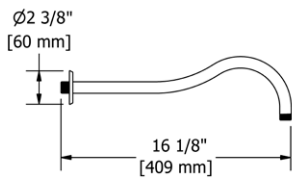

593 20" Wall Mount Shower Arm With Oval Escutcheon

• Escutcheon included

Suggested Retail Price	
C	
593	136

584 16" Wall Mount Shower Arm With Round Escutcheon

• Escutcheon included

Suggested Retail Price			
C	PN	BN	
584	125	185	185