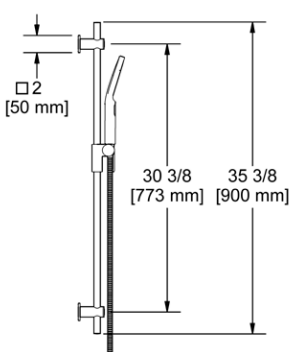

4835 Handshower Set With 36" Slide Bar and 4-Function Handshower

Suggested Retail Price

	C	BN	BK
4835 __	358	448	466
4835 __-WS	358	448	466

- 4365 4-function handshower
- Flow rate options at 60 PSI:
  - 2.0 GPM
  - For 1.8 GPM, order -WS version (CEC compliant)