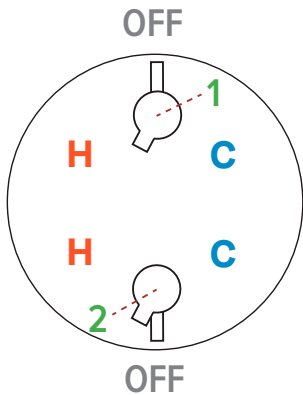

3/4" HIGH PERFORMANCE ROUGH-IN AND TRIM

3/4" THERM & PRESSURE BALANCE - MULTI-FUNCTION

R83 Not CEC Compliant

- 20 GPM max, see diagram for details
- 2 temperature and 2 volume controls; also supports 2 optional volume controls
- Recommended inlet connection: 3/4" NPT
- Complete with rough and trim

Flow rates:

1: 10 GPM

2: 7.4 GPM

1: 2.9 GPM

2: 2.9 GPM

2 optional volume controls

R83 3/4" Therm & Pressure Balance Multi-Function System

Not Sold Separately

- R83 rough-in valve is always included with trim
- 2 temperature and 2 volume controls; also supports 2 optional volume controls
- Up to 6 functions with optional volume controls
- For 6 functions, 2 additional volume controls required
- 20 GPM at 60 PSI