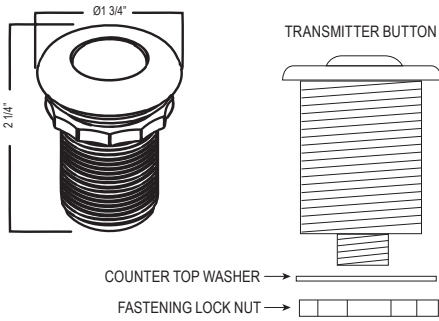

AS425 Waste Disposal Air Switch Button

- Remote on/off air switch button for activating garbage disposals
- Solution for island countertops or where an electrical switch is not available

Suggested Retail Price			
	APC	PN	MB
AS425	100	120	130

ROHL