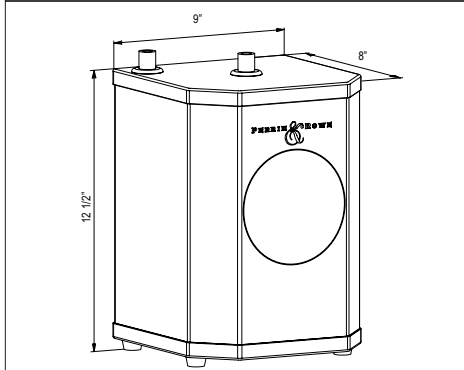

U.1998 High Performance Hot Water Tank

Suggested Retail Price

	$
U.1998	887