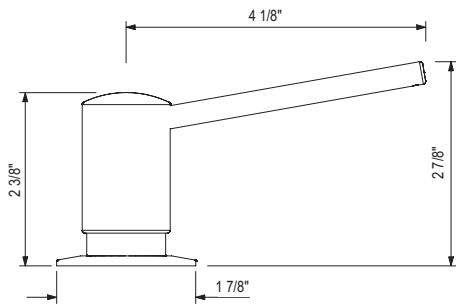

Suggested Retail Price

	C	SS	BK	BG
SD8 _-_-	183	229	270	270

SD9 Soap Dispenser

- Brass construction
- 13.5 fluid ounce bottle capacity
- Top fill

Suggested Retail Price

	C	SS	BK	BG
SD9 _-_-	196	245	270	278