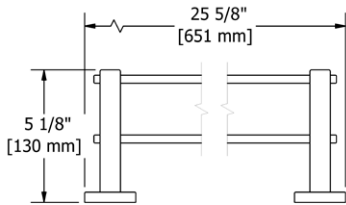

	C	PN
SA3	115	173

- There's no need to compromise on design in this essential space

SA5 Salomé™ 24" Towel Bar

• Length can be cut down

Suggested Retail Price

	C	PN
SA5	178	248

SA6 Salomé™ Double 24" Towel Bar