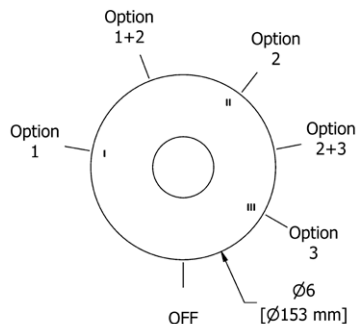

TPB44 (NO SHARE) Parabola™ 1/2" Therm & Pressure Balance Trim with 2 Functions

Suggested Retail Price

	C	PN	BK	BG
TPB44	498	598	648	708

- Patented valve technology with both thermostatic and pressure balance functionality
- Temperature and volume control with diverter
- 2 functions (CEC Compliant)
- Rough-in valve sold separately:
  - Order R23 therm & pressure balance rough-in valve: $176

TPB45 (SHARED) Parabola™ 1/2" Therm & Pressure Balance Trim with 5 Functions

Suggested Retail Price

	C	PN	BK	BG
TPB45	498	598	648	708

- Patented valve technology with both thermostatic and pressure balance functionality
- Temperature and volume control with diverter
- 5 functions
- Rough-in valve sold separately:
  - Order R45 therm & pressure balance rough-in valve: $245

TPB47 (NO SHARE) Parabola™ 1/2" Therm & Pressure Balance Trim with 3 Functions

Suggested Retail Price

	C	PN	BK	BG
TPB47	498	598	648	708

- Patented valve technology with both thermostatic and pressure balance functionality
- Temperature and volume control with diverter
- 3 functions (CEC Compliant)
- Rough-in valve sold separately:
  - Order R45 therm & pressure balance rough-in valve: $245

TPB46 (SHARED) Parabola™ 3/4" Therm & Pressure Balance Trim with 6 Functions

Suggested Retail Price

	C	PN	BK	BG
TPB46	838	1006	1090	1190

- Patented valve technology with both thermostatic and pressure balance functionality
- 2 temperature and volume controls with diverters
- 6 functions
- Rough-in valve sold separately:
  - Order R46 therm & pressure balance rough-in valve: $373

CIO Ciclo™ Robe Hook

Suggested Retail Price

	C	BC	BK	BG
CIO	49	72	72	72

- Holds one robe or towel close to your shower or bathing space