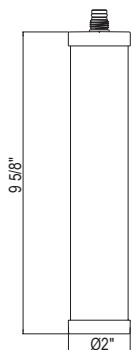

C, APC

SS

BK, MB

BG

SC101 Solstice™ Pull-Down Kitchen Faucet

Suggested Retail Price

	C	SS	BK	BG
SC101 __	628	785	817	892

- Boomerang™ pull-down technology seamlessly integrates sprayer into the spout while returning it quickly and easily to the sprayer's original position
- Dual-spray functionality with stream and spray settings
- 1.6 GPM at 60 PSI (CEC compliant)

AZ601 Azure™ Bar/Food Prep Kitchen Faucet

Suggested Retail Price

	C	SS	BK	BG
AZ601 __	298	373	388	424
AZ601 __-10	248	310	323	353

- Flow rate options at 60 PSI:
  - 2.2 GPM
  - For 1.0 GPM, order -10 version

AZ701 Azure™ Filter Kitchen Faucet

Suggested Retail Price

	C	SS	BK	BG
AZ701 __	298	373	388	424

- May be used with HRK-2000 inline filter system
- Not suitable for reverse osmosis systems or instant hot systems
- 1.2 GPM at 60 PSI (CEC compliant)

HRF-1000 Arolla™ Replacement Filter Cartridge

Suggested Retail Price

	$
HRF-1000	106

- Replacement cartridge for HRK-2000 filter system
- Recommend changing filter every 6 months or 1,000 gallons

PERRIN & ROWE ROHL

HRK-2000 Arolla™ Filtration System With Cartridge

Suggested Retail Price

	$
HRK-2000	639

- Includes cartridge, housing and connection hoses
- Filter faucet not included
- Recommend changing filter every 6 months or 1,000 gallons
- For replacement filter cartridge, order HRF-1000: $106
- Recommend changing filter system every 3 years due to constant water pressure on the inlet

PERRIN & ROWE ROHL