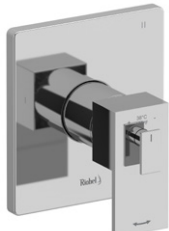

Suggested Retail Price

	C	BN	BK
TUS45	501	627	652

- Patented valve technology with both thermostatic and pressure balance functionality
- Temperature and volume control with diverter
- 5 functions
- Rough-in valve sold separately:
  - Order R45 therm & pressure balance rough-in valve: $245