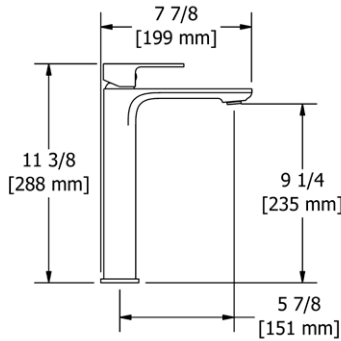

EQL01 Equinox™ Single Handle Tall Lavatory Faucet

- 1.2 GPM at 60 PSI (CEC compliant)
- Drain sold separately. See drain options below and Lavatory Drain tab for pricing