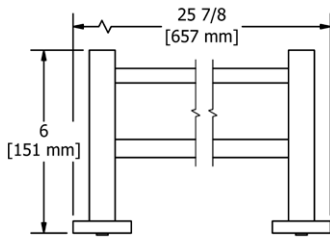

Z05 Zendo™ 24" Towel Bar

	Suggested Retail Price	
	C	BN
Z05	152	206

- Length can be cut down

Z06 Zendo™ Double 24" Towel Bar

	Suggested Retail Price	
	C	BN
Z06	235	328

- Length cannot be cut down

Z07 Zendo™ Towel Ring