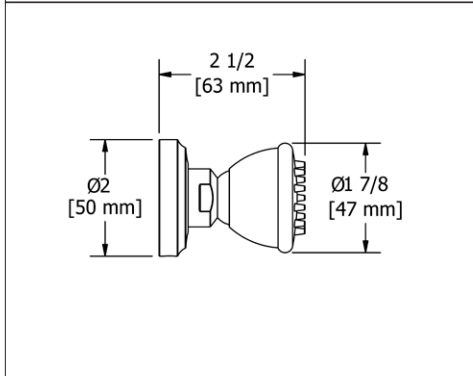

337 Single Function Body Spray