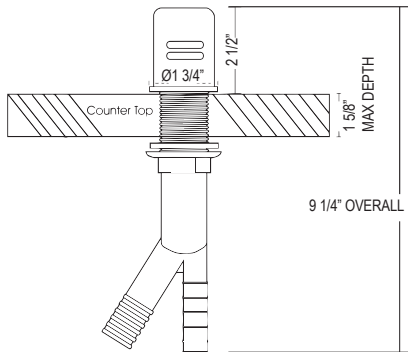

ROHL

AG600 Air Gap

Suggested Retail Price

	APC	PN	MB
AG600	71	85	92

- Prevents contaminated sink water from entering the dishwasher

ROHL

EDGE

This Collection for the kitchen takes a modern aesthetic and gives it a unique edge. A subtle trumpet-shaped tip and base, like the blooming of a flower, is what makes it so distinctive. The same design element is echoed in the handles as well. The integrated swivel makes it easy to effortlessly wash dishes or vegetables, making it a welcome addition to any kitchen.