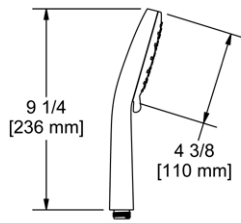

4358 4" 3-Function Handshower

- 3 functions
- Flow rate options at 60 PSI:
  - 2.0 GPM
  - For 1.8 GPM, order -WS version

Suggested Retail Price

	C	PN	BN
4358 __	118	142	148
4358 __-WS	118	142	148

4319 6" Single Function Handshower