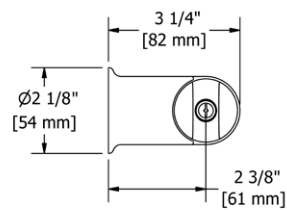

- Rounded design complements most collections

Suggested Retail Price		
	C	BN
4901	16	23

4903 Wall Mount Handshower Holder

- Adjustable

Suggested Retail Price		
	C	BN
4903	30	37

4950 Handshower Outlet With Holder