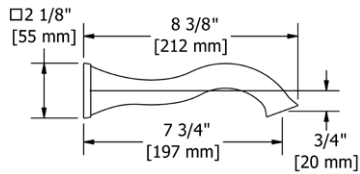

- 1/2" copper slip fit inlet

Suggested Retail Price

	C	PN	BN
EF80	276	357	357