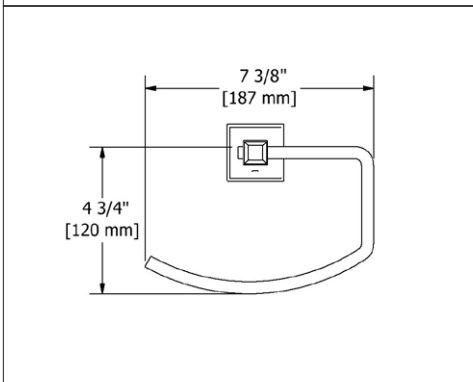

EF7 Eiffel™ Towel Ring

Suggested Retail Price

	C	PN	BN
EF7 _ _ _	125	189	189