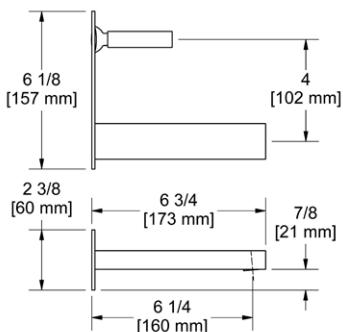

US11 Kubik™ Wall Mount Lavatory Faucet

- 1.2 GPM at 60 PSI (CEC compliant)
- Drain sold separately. See drain options below and Lavatory Drain tab for pricing

Suggested Retail Price		
	C	BK
US11	648	877