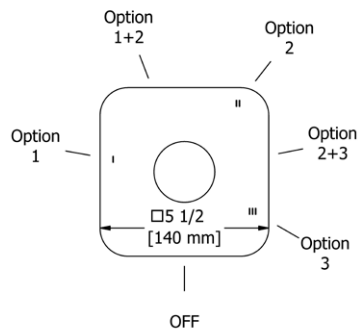

Suggested Retail Price

	C	BN
TFR23	473	611

TFR44 (NO SHARE) Fresk™ 1/2" Therm & Pressure Balance Trim with 2 Functions

Suggested Retail Price

	C	BN
TFR44	473	611

- Patented valve technology with both thermostatic and pressure balance functionality
- Temperature and volume control with diverter
- 2 functions (CEC Compliant)
- Rough-in valve sold separately:
 - Order R23 therm & pressure balance rough-in valve: \$176