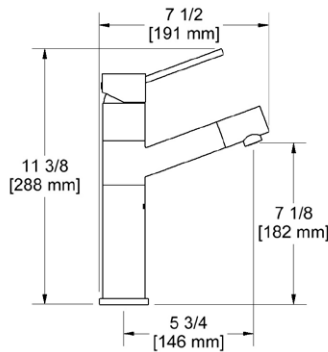

CY601 Cayo™ Pull-out Bar/Food Prep Kitchen Faucet

Suggested Retail Price

	C	SS
CY601 __	498	623
CY601 __ -15	498	623

- Single-spray functionality
- Flow rate options at 60 PSI:
  - 2.2 GPM
  - For 1.5 GPM, order -15 version (CEC compliant)