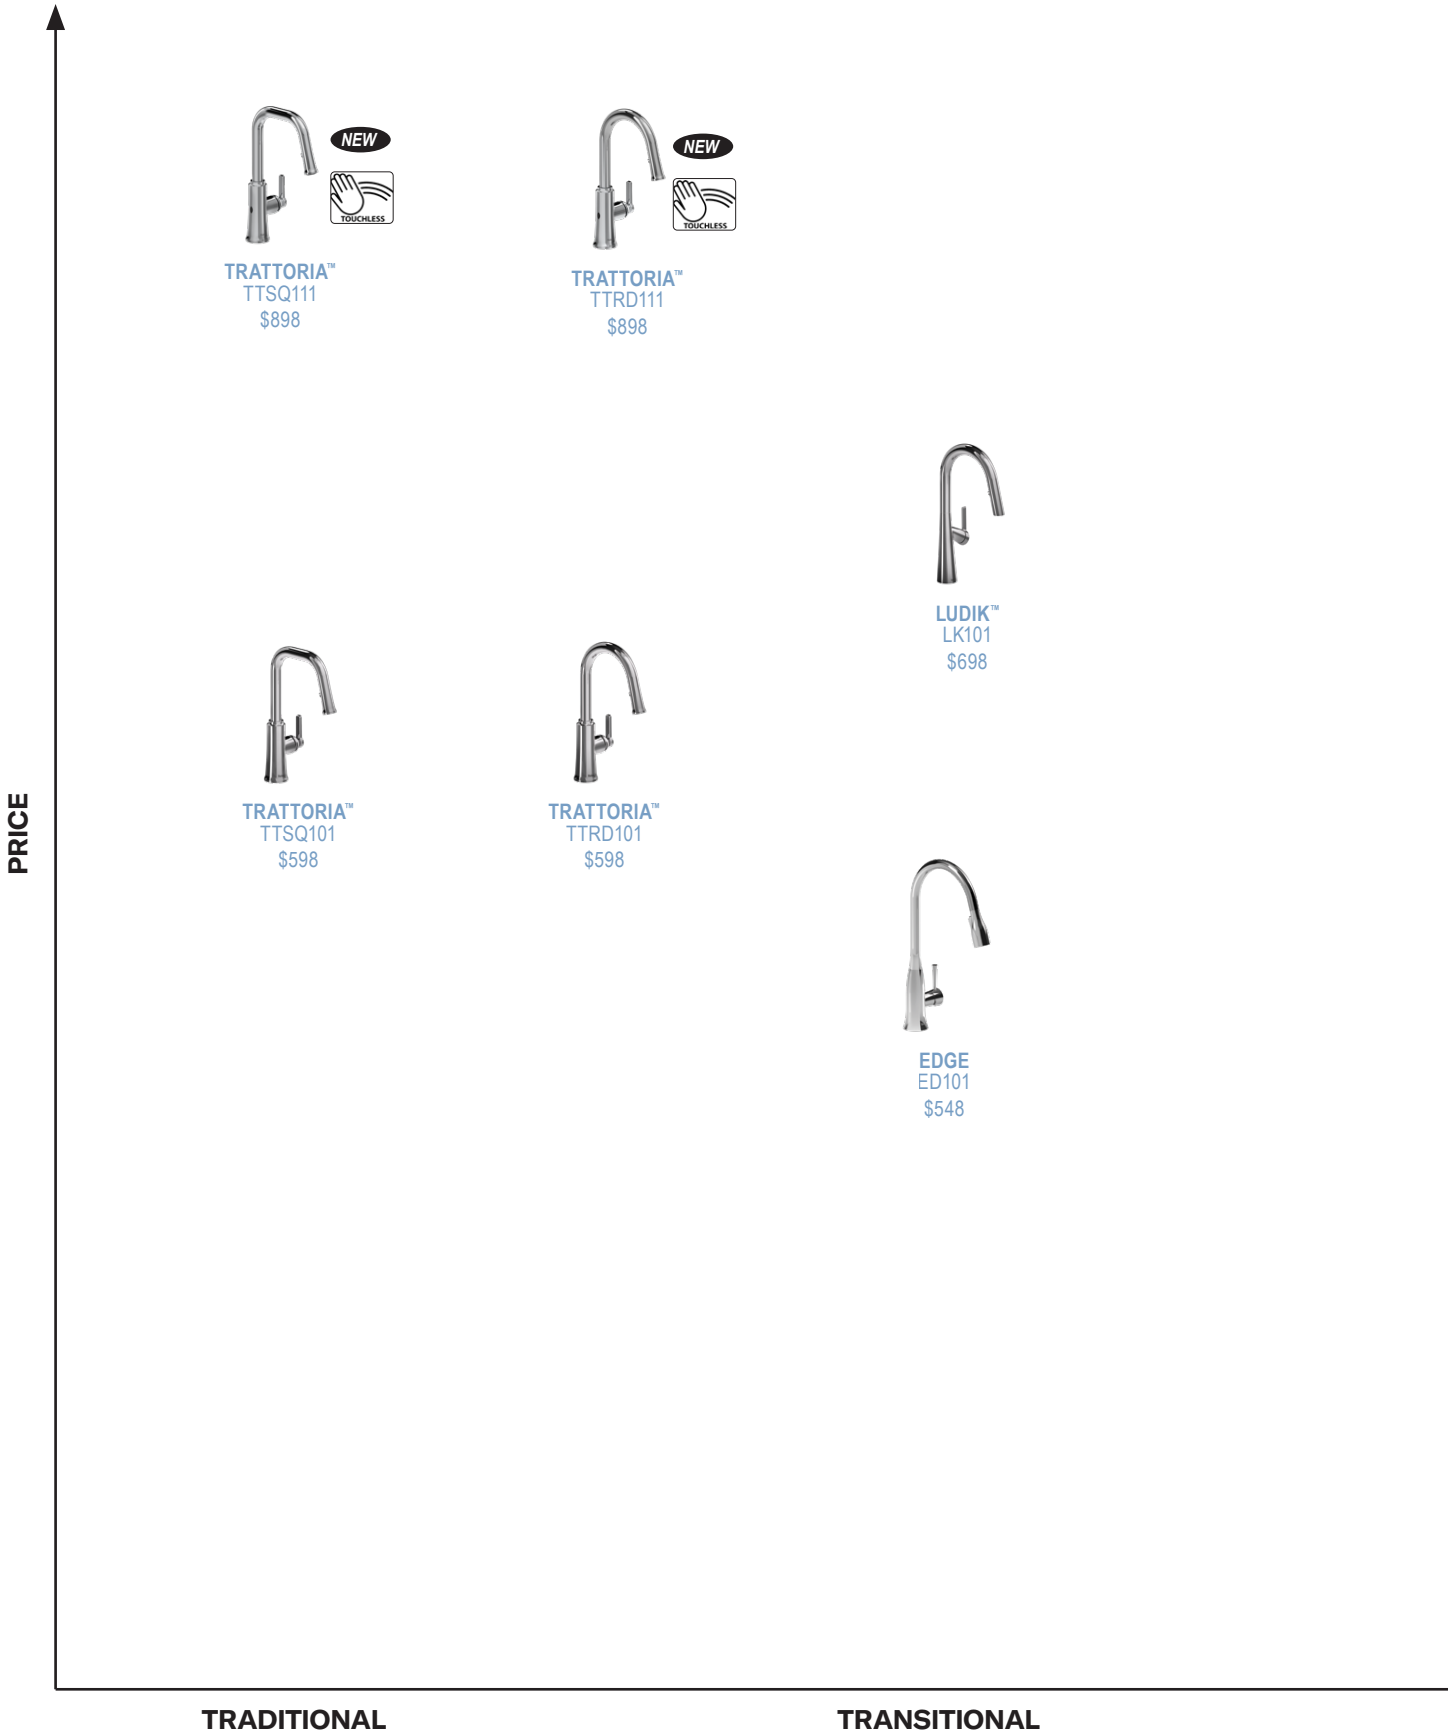

KITCHEN — SHOP BY PRICE OR STYLE

(Prices shown are for Chrome)

INDEX

2021 UPDATES

AZURE

BISTRO

CAYO

EDGE

LUDIK

MYTHIC

SOLSTICE

TRATTORIA