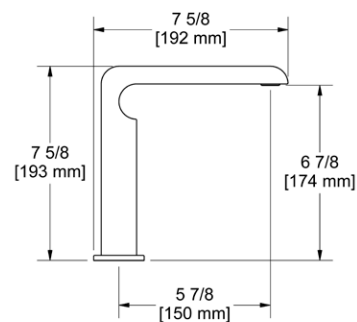

CI08 Ciclo™ Widespread Lavatory Faucet

Handle	Suggested Retail Price									
	C	BC	BK	BG	CBK	BKC	BCBK	BKBC	BGBK	BKBG
CI08 __	798	998	1038	1134	798	1038	998	1038	1134	1038
CI08KN __	798	998	1038	1134	798	1038	998	1038	1134	1038
CI08LN __	798	998	1038	1134	798	1038	998	1038	1134	1038

- 1.2 GPM at 60 PSI (CEC compliant)
- Quick Connect system for easy installation
- Push drain included with faucet

PB80 Parabola™ Wall Mount Tub Spout

Handle	Suggested Retail Price			
	C	PN	BK	BG
PB80 __	261	314	340	371

- 1/2" male NPT inlet