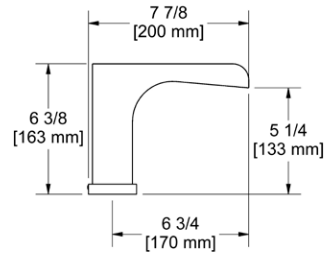

ZOOP17 Zendo™ 3-Hole Deck Mount Tub Filler with Trough

- Single-function anti-calcium hand shower at 1.8 GPM at 60 PSI
- 9 GPM at 60 PSI
- 1/2" male NPT inlet

Suggested Retail Price

	C	BN
ZOOP17	1651	2173