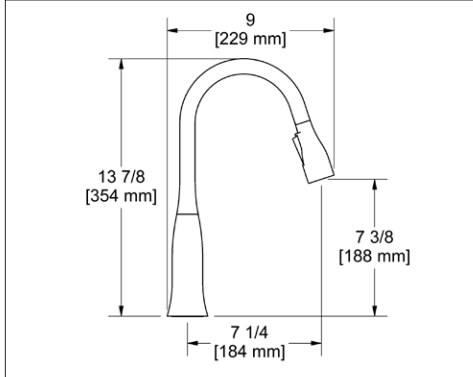

AL3220AF1
ROHL® Price Book

MS3318
Shaws® Price Book

RSS3318
ROHL® Price Book

ED101 Edge Pull-Down Kitchen Faucet

Suggested Retail Price

	C	SS
ED101 __	548	685
ED101 __ -15	548	685

- Dual-spray functionality with stream and spray settings
- Flow rate options at 60 PSI:
 - 2.2 GPM
 - For 1.5 GPM, order -15 version (CEC compliant)