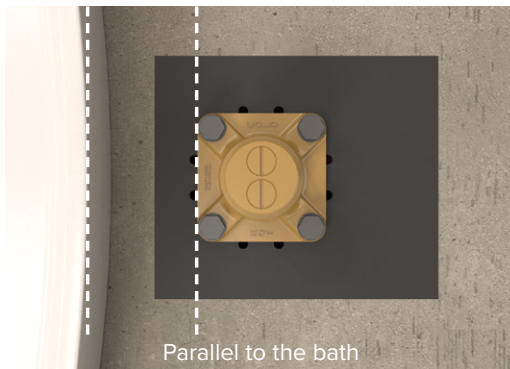

QUICK GUIDE