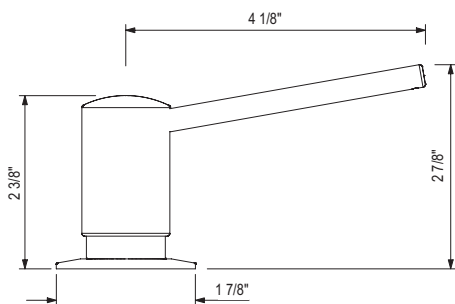

LS450 Soap Dispenser

- Brass construction
- 12 fluid ounce bottle capacity
- Top fill

Suggested Retail Price

	APC	PN	MB
LS450L _-	157	188	204

ROHL