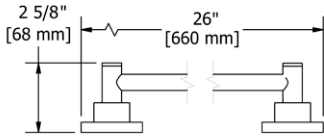

	C	PN	BN	BK	BG
ST3	112	152	152	166	166

- There's no need to compromise on design in this essential space

ST5 Star 24" Towel Bar

• Length can be cut down

Suggested Retail Price

	C	PN	BN	BK	BG
ST5 _ _	194	261	261	283	283