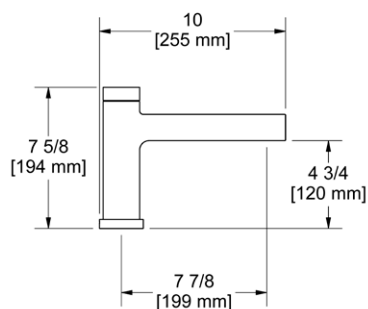

TPX16 Paradox™ 3-Hole Deck Mount Tub Filler Trim

- Single-function anti-calcium handshower at 1.8 GPM at 60 PSI
- 6 GPM at 60 PSI
- Rough-in valve sold separately:
  — Order RHTB deck mount tub filler rough-in valve: $227

Suggested Retail Price

	C	BK	BG
TPX16 _ _ _	675	1031	1031