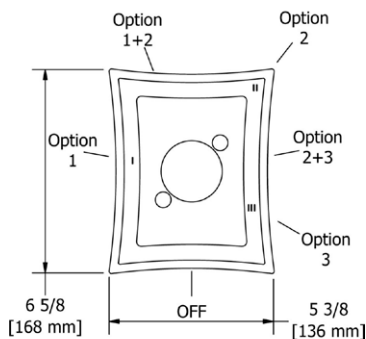

TEF45 (SHARED) Eiffel™ 1/2" Therm & Pressure Balance Trim with 5 Functions

Suggested Retail Price

	C	PN	BN
TEF45	510	620	637

- Patented valve technology with both thermostatic and pressure balance functionality
- Temperature and volume control with diverter
- 5 functions
- Rough-in valve sold separately:
  - Order R45 therm & pressure balance rough-in valve: $245