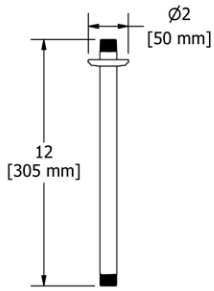

557 12" Ceiling Mount Shower Arm With Round Escutcheon

- Escutcheon included

Suggested Retail Price					
C	PN	BN	BK	BG	
557	103	141	141	154	154