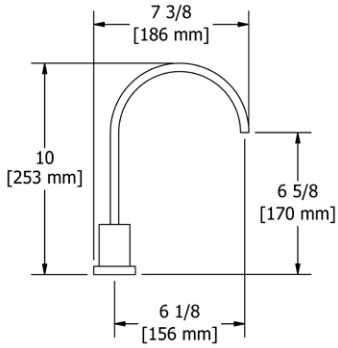

PFTQ08T Profile® Widespread Lavatory Faucet

- 1.2 GPM at 60 PSI (CEC compliant)
- Quick Connect system for easy installation
- Push drain included with faucet

Suggested Retail Price

	C
PFTQ08T	598

PFTQ03T Profile® Wall Mount Lavatory Faucet

- 1.2 GPM at 60 PSI (CEC compliant)
- Drain sold separately. See drain options below and Lavatory Drain tab for pricing

Suggested Retail Price

	C
PFTQ03T	759

See Lavatory Drains Tab for pricing.

847 Wall Mount Tub Spout

- 1/2" copper slip fit inlet

Suggested Retail Price

	C
847	128

PFTQ12T Profile® 4-Hole Deck Mount Tub Filler

- Single-function anti-calcium handshower at 1.8 GPM at 60 PSI
- 11 GPM at 60 PSI
- 1/2" male NPT inlet

Suggested Retail Price

	C
PFTQ12T	860