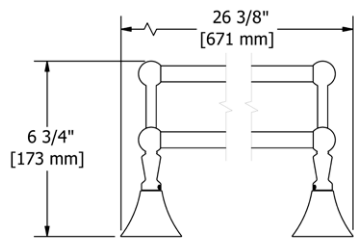

- There's no need to compromise on design in this essential space

HU5 Hudson™ 24" Towel Bar

Suggested Retail Price

	C	PN	BN
HU5	179	243	243

- Length can be cut down

HU6 Hudson™ Double 24" Towel Bar

Suggested Retail Price