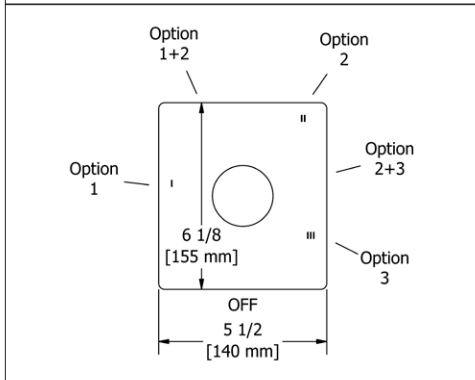

TPATQ45 (SHARED) Pallace™ 1/2" Therm & Pressure Balance Trim with 5 Functions

Suggested Retail Price

Handle	C	BN
TPATQ45	414	516
TPATQ45+	414	518

- Patented valve technology with both thermostatic and pressure balance functionality
- Temperature and volume control with diverter
- 5 functions
- Rough-in valve sold separately:
  - Order R45 therm & pressure balance rough-in valve: $245