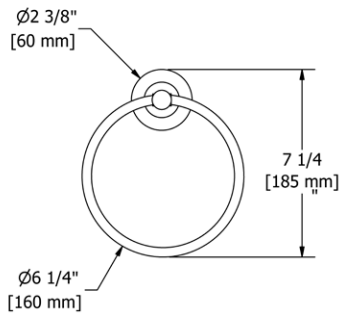

ST5 Star 24" Towel Bar

- Length can be cut down

Suggested Retail Price

	C	PN	BN	BK	BG
ST5 _ _	194	261	261	283	283

ST6 Star Double 24" Towel Bar

- Length cannot be cut down

Suggested Retail Price

	C	PN	BN	BK	BG
ST6 _ _	288	399	399	431	431