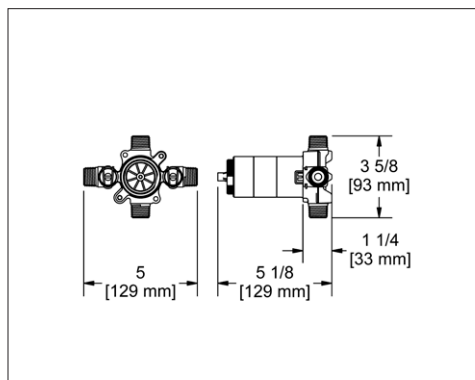

THERM & PRESSURE BALANCE ROUGH-IN VALVE

1/2" THERM & PRESSURE BALANCE - 3 FUNCTIONS

R23

- 6.3 GPM at 60 PSI
- Temperature and volume control with diverter
- Patented valve technology with both thermostatic and pressure balance functionality
- Recommended inlet connections: 1/2" NPT, PEX (SPEX), Expansion Pex (EX)
- Must add valve trim TXX23 for shared 3 functions
- Must add valve trim TXX44 for non-shared 2 functions

R23 1/2" Therm & Pressure Balance Rough-in Valve with up to 3 Functions

- Patented valve technology with both thermostatic and pressure balance functionality
- Temperature and volume control with diverter
- Up to 3 functions
- 6 GPM at 60 PSI
- Must order TXX23 (shared) or TXX44 (no share) trim

Suggested Retail Price	
Connection	$
R23	176
R23-EX	176
R23-SPEX	176