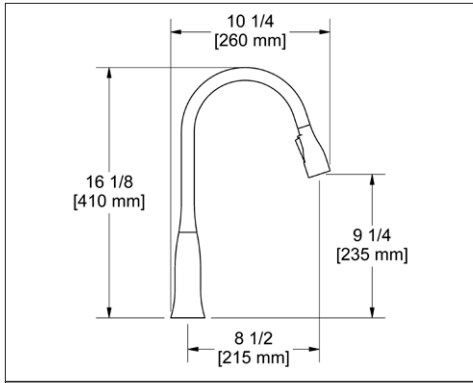

AL3220AF1
ROHL® Price Book

ED101 Edge Pull-Down Kitchen Faucet

Suggested Retail Price

	C	SS
ED101 __	548	685
ED101 __ -15	548	685

- Dual-spray functionality with stream and spray settings
- Flow rate options at 60 PSI:
  - 2.2 GPM
  - For 1.5 GPM, order -15 version (CEC compliant)