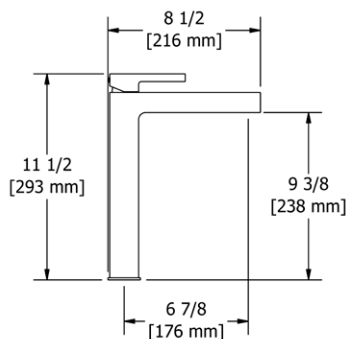

PXL01 Paradox™ Single Handle Tall Lavatory Faucet

Suggested Retail Price			
	C	BK	BG
PXL01	648	843	921

- 1.0 GPM at 60 PSI (CEC compliant)
- Drain sold separately. See drain options below and Lavatory Drain tab for pricing

See Lavatory Drains Tab for pricing.