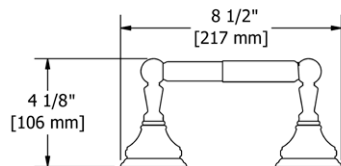

HU6 Hudson™ Double 24" Towel Bar

Suggested Retail Price

	C	PN	BN
HU6 __	278	366	366

HU7 Hudson™ Towel Ring

Suggested Retail Price

	C	PN	BN
HU7 __	97	128	128

RT0 Retro™ Double Robe Hook

Suggested Retail Price

	C	PN	BN
RT0 __	123	194	194

RT3 Retro™ Toilet Paper Holder

Suggested Retail Price

	C	PN	BN
RT3 __	227	367	367

RT5 Retro™ 24" Towel Bar

Suggested Retail Price

	C	PN	BN
RT5 __	258	387	387