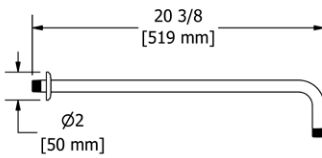

• Escutcheon included

Suggested Retail Price					
C	PN	BN	BK	BG	
553	141	196	196	208	208

593 20" Wall Mount Shower Arm With Oval Escutcheon