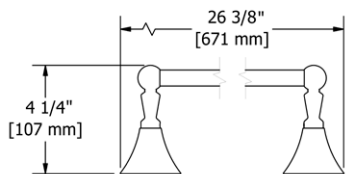

CICLO

CLASSIC

CS

EDGE

EIFFEL

EQUINOX

FRESK

GS

KUBIK

MOMENTI

PALLACE

PARABOLA

HU5 Hudson™ 24" Towel Bar

• Length can be cut down

Suggested Retail Price

	C	PN	BN
HU5 _ _	179	243	243