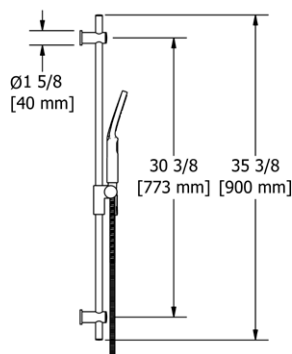

4867 Handshower Set With 35" Slide Bar and Single Function Handshower

Suggested Retail Price

	C
4867 _ _	259

- 4319 Single-function handshower
- 2.5 GPM at 60 PSI

4814 Handshower Set With 36" Slide Bar and 4-Function Handshower