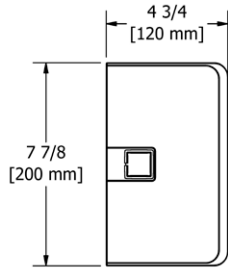

- For square shower bar
- Plastic construction

Suggested Retail Price

	C
240	81

222 Double Basket for Shower Door