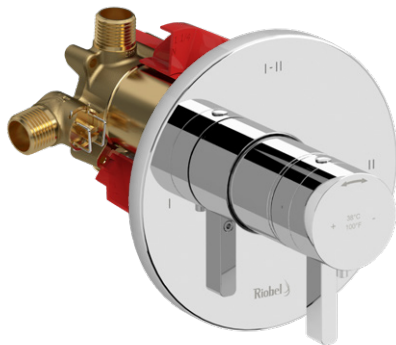

THERM & PRESSURE BALANCE ROUGH-IN VALVE

1/2" THERM & PRESSURE BALANCE - 3 FUNCTIONS

R23

- 6.3 GPM at 60 PSI
- Temperature and volume control with diverter
- Patented valve technology with both thermostatic and pressure balance functionality
- Recommended inlet connections: 1/2" NPT, PEX (SPEX), Expansion Pex (EX)
- Must add valve trim TXX23 for shared 3 functions
- Must add valve trim TXX44 for non-shared 2 functions

R23 1/2" Therm & Pressure Balance Rough-in Valve with up to 3 Functions

- Patented valve technology with both thermostatic and pressure balance functionality
- Temperature and volume control with diverter
- Up to 3 functions
- 6 GPM at 60 PSI
- Must order TXX23 (shared) or TXX44 (no share) trim

Suggested Retail Price	
Connection	$
R23	176
R23-EX	176
R23-SPEX	176