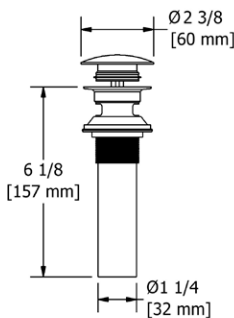

DB160 Push Drain With Overflow

- 1 1/4" tail piece

Suggested Retail Price						
	C	PN	BN	BC	BK	BG
DB160 __	51	75	75	107	90	107