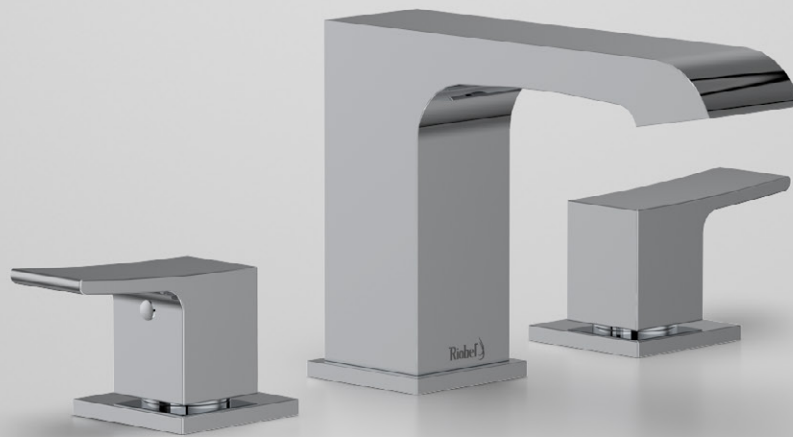

Note: Sample configuration priced in Polished Chrome. Other configurations and finishes available. Complete your Shower experience by including one of our decorative drain options.

ZENDO™

Invite a waterfall into your bathroom with the boldly designed Zendo. Strong lines and angles come together in a fresh, contemporary style. Inventive functionality creates a graceful, flowing cascade of water for a singular, sensate experience of luxury. Made to adorn modern, eclectic, and transitional bathrooms.