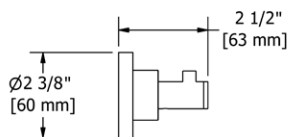

CICLO

CLASSIC

CS

EDGE

EIFFEL

EQUINOX

FRESK

GS

KUBIK

MOMENTI

PALLACE

PARABOLA

TPATQ46 (SHARED) Pallace™ 3/4" Therm & Pressure Balance Trim with 6 Functions

Suggested Retail Price

Handle	C	BN
TPATQ46	777	972
TPATQ46+	777	972

- Patented valve technology with both thermostatic and pressure balance functionality
- 2 temperature and volume controls with diverters
- 6 functions
- Rough-in valve sold separately:
  - Order R46 therm & pressure balance rough-in valve: $373

PATM83 (SHARED) Pallace™ 3/4" Therm & Pressure Balance Multi-Function System

Suggested Retail Price

Handle	C	PN	BN
PATM83	1288	1545	1610
PATM83+	1288	1545	1610

- Rough-in valve included with trim
- 2 temperature and 2 volume controls; also supports 2 optional volume controls
- Multi-function with optional volume controls
- 20 GPM at 60 PSI

PATQ83 (SHARED) Pallace™ 3/4" Therm & Pressure Balance Multi-Function System

Suggested Retail Price

Handle	C	BN
PATQ83	1288	1610
PATQ83+	1288	1610

- Rough-in valve included with trim
- 2 temperature and 2 volume controls; also supports 2 optional volume controls
- Multi-function with optional volume controls
- 20 GPM at 60 PSI

STO Star Robe Hook

Suggested Retail Price

	C	PN	BN	BK	BG
STO	68	112	112	120	120

- Holds one robe or towel close to your shower or bathing space

ST3 Star Toilet Paper Holder

Suggested Retail Price

	C	PN	BN	BK	BG
ST3	112	152	152	166	166

- There's no need to compromise on design in this essential space