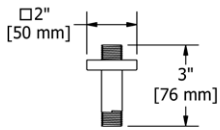

597 12" Ceiling Mount Shower Arm With Oval Escutcheon

- Escutcheon included

Suggested Retail Price	
C	
597	100

579 3" Ceiling Mount Shower Arm With Square Escutcheon

- Escutcheon included

Suggested Retail Price				
C	PN	BN	BK	
579	68	87	87	94