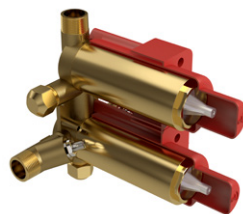

Flow rates:

1: 10 GPM

2: 7.4 GPM

1: 2.9 GPM

2: 2.9 GPM

2 optional volume controls

R83 3/4" Therm & Pressure Balance Multi-Function System

Not Sold Separately