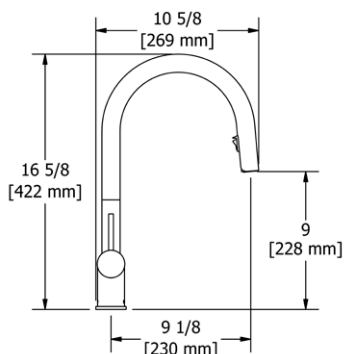

AZ801 Azure™ Two Handle Pull-Down Kitchen Faucet

Suggested Retail Price

	C	PN	SS	BK	BG
AZ801	598	718	748	778	850

- Boomerang™ pull-down technology seamlessly integrates sprayer into the spout while returning it quickly and easily to the sprayer's original position
- Dual-spray functionality with stream and spray settings
- 1.5 GPM at 60 PSI (CEC compliant)