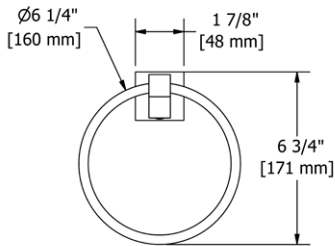

Z05 Zendo™ 24" Towel Bar

	Suggested Retail Price	
	C	BN
Z05	152	206

- Length can be cut down

Z06 Zendo™ Double 24" Towel Bar

	Suggested Retail Price	
	C	BN
Z06	235	328

- Length cannot be cut down

Z07 Zendo™ Towel Ring