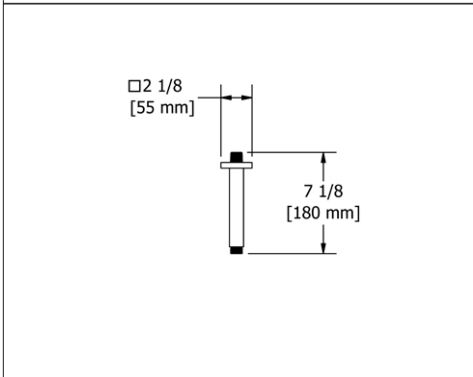

548 7" Ceiling Mount Shower Arm With Square Escutcheon

Suggested Retail Price

	C	BN	BC	BK	BG
548 _ _	112	152	166	166	166

• Escutcheon included