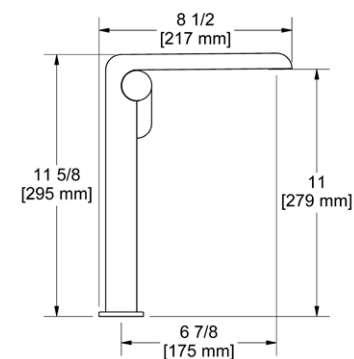

CIL01 Ciclo™ Single Handle Tall Lavatory Faucet

Handle	Suggested Retail Price									
	C	BC	BK	BG	CBK	BKC	BCBK	BKBC	BGBK	BKBG
CIL01 __	798	998	1038	1134	798	1038	998	1038	1134	1038
CIL01KN __	798	998	1038	1134	798	1038	998	1038	1134	1038
CIL01LN __	798	998	1038	1134	798	1038	998	1038	1134	1038

- 1.2 GPM at 60 PSI (WaterSense and CEC compliant)
- Drain sold separately. See drain options below and Lavatory Drain tab for pricing

See Lavatory Drains Tab for pricing.