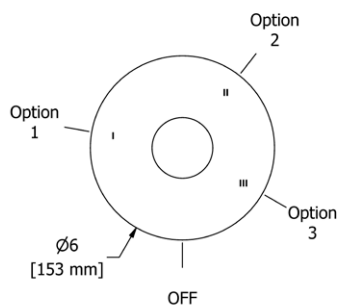

TPB23 (SHARED) Parabola™ 1/2" Therm & Pressure Balance Trim with 3 Functions

Suggested Retail Price

	C	PN	BK	BG
TPB23	498	598	648	708

- Patented valve technology with both thermostatic and pressure balance functionality
- Temperature and volume control with diverter
- 3 functions
- Rough-in valve sold separately:
  - Order R23 therm & pressure balance rough-in valve: $176

TPB44 (NO SHARE) Parabola™ 1/2" Therm & Pressure Balance Trim with 2 Functions

Suggested Retail Price

	C	PN	BK	BG
TPB44	498	598	648	708

- Patented valve technology with both thermostatic and pressure balance functionality
- Temperature and volume control with diverter
- 2 functions (CEC Compliant)
- Rough-in valve sold separately:
  - Order R23 therm & pressure balance rough-in valve: $176

TPB45 (SHARED) Parabola™ 1/2" Therm & Pressure Balance Trim with 5 Functions

Suggested Retail Price

	C	PN	BK	BG
TPB45	498	598	648	708

- Patented valve technology with both thermostatic and pressure balance functionality
- Temperature and volume control with diverter
- 5 functions
- Rough-in valve sold separately:
  - Order R45 therm & pressure balance rough-in valve: $245

TPB47 (NO SHARE) Parabola™ 1/2" Therm & Pressure Balance Trim with 3 Functions

Suggested Retail Price

	C	PN	BK	BG
TPB47	498	598	648	708

- Patented valve technology with both thermostatic and pressure balance functionality
- Temperature and volume control with diverter
- 3 functions (CEC Compliant)
- Rough-in valve sold separately:
  - Order R45 therm & pressure balance rough-in valve: $245

TPB46 (SHARED) Parabola™ 3/4" Therm & Pressure Balance Trim with 6 Functions

Suggested Retail Price

	C	PN	BK	BG
TPB46	838	1006	1090	1190