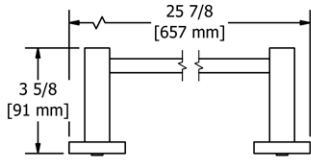

Z05 Zendo™ 24" Towel Bar

	Suggested Retail Price	
	C	BN
Z05	152	206

- Length can be cut down

Z06 Zendo™ Double 24" Towel Bar

	Suggested Retail Price	
	C	BN
Z06	235	328

- Length cannot be cut down

Z07 Zendo™ Towel Ring