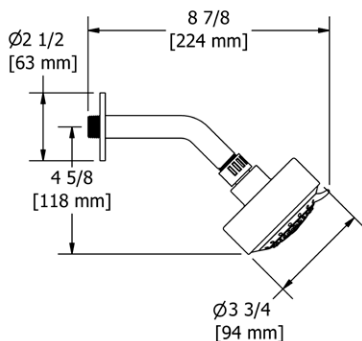

308 4" 3-Function Showerhead With Arm

Suggested Retail Price

	C	PN	BN	BK
308 _ _	55	90	90	72
308 _ _-WS	55	90	90	72

- 3 functions
- Flow rate options at 60 PSI:
  - 2.0 GPM
  - For 1.8 GPM, order -WS version (CEC compliant)

358 4" 3-Function Showerhead With Arm

Suggested Retail Price

	C	PN	BN
358 _ _-WS	73	91	91

- 3 functions
- 1.8 GPM at 60 PSI (CEC compliant)

346 4" 3-Function Showerhead With Arm

Suggested Retail Price

	C	PN	BN
346 _ _	100	120	125
346 _ _-WS	100	120	125

- 3 functions
- Flow rate options at 60 PSI:
  - 2.0 GPM
  - For 1.8 GPM, order -WS version (CEC compliant)

356 5" 6-Function Showerhead With Arm

Suggested Retail Price

	C	PN	BN	BK
356 _ _	206	258	258	294
356 _ _-WS	206	258	258	294

- Complements Momenti™ collection and other transitional designs
- 6 functions
- Flow rate options at 60 PSI:
  - 2.0 GPM
  - For 1.8 GPM, order -WS version (CEC compliant)

366 6" 2-Function Showerhead With Arm

Suggested Retail Price

	C	PN	BN	BK
366 _ _	154	194	194	215
366 _ _-WS	154	194	194	215

- 2 functions
- Flow rate options at 60 PSI:
  - 2.0 GPM
  - For 1.8 GPM, order -WS version (CEC compliant)