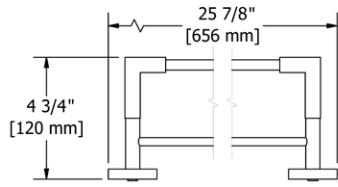

- There's no need to compromise on design in this essential space

KS5 Kubik™ 24" Towel Bar

Suggested Retail Price

	C	BN	BK
KS5	185	232	241

- Length can be cut down

KS6 Kubik™ Double 24" Towel Bar

Suggested Retail Price