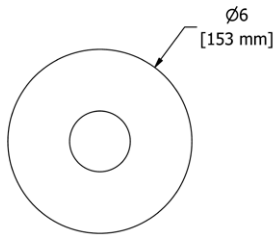

TPX39 Paradox™ Single Hole Floor Mount Tub Filler Trim

Suggested Retail Price

	C	BK	BG
TPX39	1689	2196	2399

- Thermostatic & pressure balance
- Single-function anti-calcium handshower at 1.8 GPM at 60 PSI
- 6 GPM at 60 PSI
- Rough-in valve sold separately:
  - Order RHFS floor mount tub filler rough-in valve: $241
  - Order RHBX floor mount tub filler rough-in valve for concrete floor installation: $483

TPXTM51 Paradox™ 1/2" Pressure Balance Trim

Suggested Retail Price

	C	BK	BG
TPXTM51	224	373	373

- Temperature and volume control
- 1 function
- Rough-in valve sold separately:
  - Order R51 pressure balance rough-in valve: $142

TPXTQ51 Paradox™ 1/2" Pressure Balance Trim

Suggested Retail Price

	C	BG
TPXTQ51	224	373

- Temperature and volume control
- 1 function
- Rough-in valve sold separately:
  - Order R51 pressure balance rough-in valve: $142

TPXTM23 (SHARED) Paradox™ 1/2" Therm & Pressure Balance Trim with 3 Functions

Suggested Retail Price

	C	BK	BG
TPXTM23	414	649	649

- Patented valve technology with both thermostatic and pressure balance functionality
- Temperature and volume control with diverter
- 3 functions
- Rough-in valve sold separately:
  - Order R23 therm & pressure balance rough-in valve: $176

TPXTM44 (NO SHARE) Paradox™ 1/2" Therm & Pressure Balance Trim with 2 Functions

Suggested Retail Price

	C	BK	BG
TPXTM44	414	649	649

- Patented valve technology with both thermostatic and pressure balance functionality
- Temperature and volume control with diverter
- 2 functions (CEC Compliant)
- Rough-in valve sold separately:
  - Order R23 therm & pressure balance rough-in valve: $176