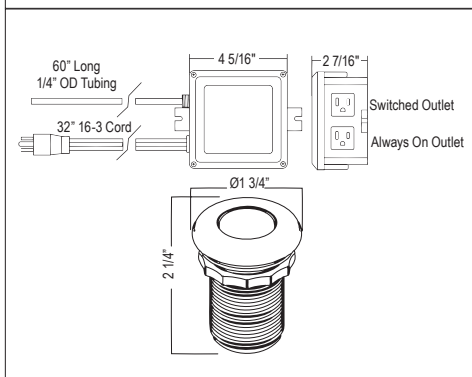

AS450 Waste Disposal Control Box With Air Switch Button

- Remote on/off air switch button for activating garbage disposals
- Solution for island countertops or where an electrical switch is not available
- Control box with mounting hardware included

ROHL

Suggested Retail Price

	APC	PN	MB
AS450 _ _ _	301	361	391