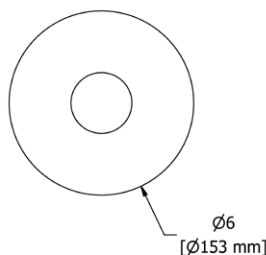

TPB51 Parabola™ 1/2" Pressure Balance Trim

- Temperature and volume control
- 1 function
- Rough-in valve sold separately:
  - Order R51 pressure balance rough-in valve: $142

Suggested Retail Price

	C	BK	BG
TPB51 _ _	298	388	424