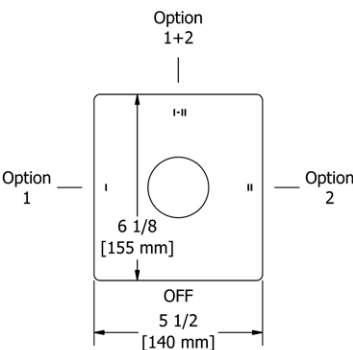

TUS23 (SHARED) Kubik™ 1/2" Therm & Pressure Balance Trim with 3 Functions

- Patented valve technology with both thermostatic and pressure balance functionality
- Temperature and volume control with diverter
- 3 functions
- Rough-in valve sold separately:
  - Order R23 therm & pressure balance rough-in valve: $176

Suggested Retail Price

	C	BN	BK
TUS23	501	627	652