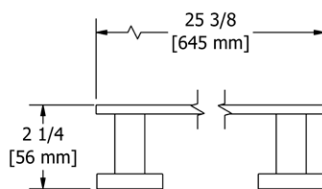

	C	BN	BK	BG
PX3 _ _	95	158	173	173

- There's no need to compromise on design in this essential space

**PX5 Paradox™** 24" Towel Bar**Suggested Retail Price**

	C	BN	BK	BG
PX5 _ _	197	289	325	325

- Length can be cut down