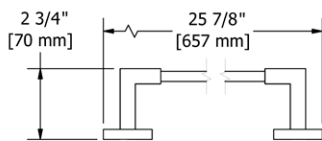

- There's no need to compromise on design in this essential space

KS5 Kubik™ 24" Towel Bar

Suggested Retail Price

	C	BN	BK
KS5	185	232	241

- Length can be cut down

KS6 Kubik™ Double 24" Towel Bar

Suggested Retail Price