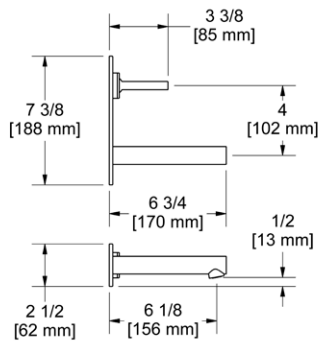

CICLO
CLASSIC
CS
EDGE
EIFFEL
EQUINOX
FRESK
GS
KUBIK
MOMENTI
PALLACE
PARABOLA

GS01 GS Single Handle Lavatory Faucet

Suggested Retail Price

	C	BK
GS01	318	414

- 1.2 GPM at 60 PSI (WaterSense and CEC compliant)
- Push drain included with faucet

GL01 GS Single Handle Tall Lavatory Faucet

Suggested Retail Price

	C	BK
GL01	518	674

- 1.2 GPM at 60 PSI (WaterSense and CEC compliant)
- Drain sold separately. See drain options below and Lavatory Drain tab for pricing

See Lavatory Drains Tab for pricing.

GS11 GS Wall Mount Lavatory Faucet

Suggested Retail Price

	C	BK
GS11	518	674

- 1.2 GPM at 60 PSI (CEC compliant)
- Drain sold separately. See drain options below and Lavatory Drain tab for pricing

See Lavatory Drains Tab for pricing.