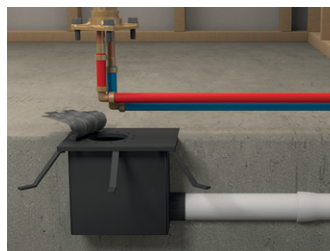

2

Remove the tape and insert the rough on which you preinstalled the piping.

3

You are now ready to continue your project.

TUB FILLER ROUGH-IN VALVES

RHTB Deck Mount Tub Filler Rough-in Valve

Suggested Retail Price