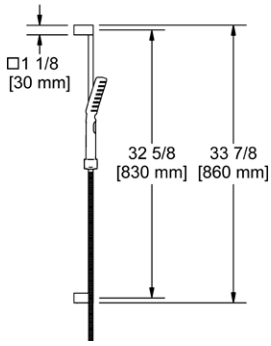

4865 Handshower Set With 34" Slide Bar and 4-Function Handshower

Suggested Retail Price

	C	BN	BC	BG
4865 __	358	448	448	509
4865 __-WS	358	448	448	509

- 4365 4-function handshower
- Flow rate options at 60 PSI:
  - 2.0 GPM
  - For 1.7 GPM, order -WS version