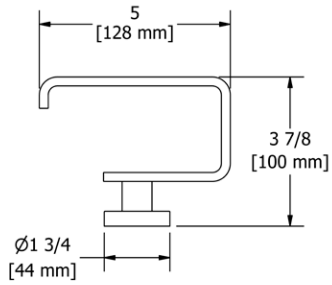

PX3 Paradox™ Toilet Paper Holder

Suggested Retail Price

	C	BN	BK	BG
PX3 _ _	95	158	173	173

- There's no need to compromise on design in this essential space