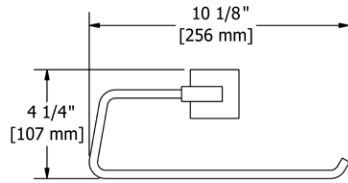

KS6 Kubik™ Double 24" Towel Bar

Suggested Retail Price

	C	BN	BK
KS6 _ _	285	357	371

- Length cannot be cut down

KS7 Kubik™ Towel Ring

Suggested Retail Price

	C	BN	BK
KS7 _ _	105	132	137

- Elegantly display bath towels in a coordinated fashion with other accessories

KS9 Kubik™ 24" Towel Bar With Shelf

Suggested Retail Price

	C	BN	BK
KS9 _ _	387	484	504

- Length cannot be cut down