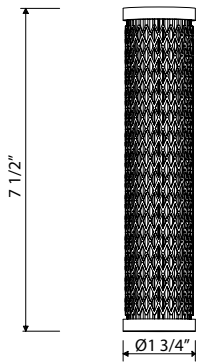

U.PR.F1 Hot Water Replacement Filter Cartridge

Suggested Retail Price	
	$
U.PR.F1	123

- Designed for use with U.1106 and U.1408 hot water filtration systems
- Recommend changing filter every 6 months or 1,000 gallons