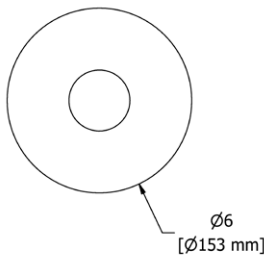

TPB66 Parabola™ 3-Hole Deck Mount Tub Filler Trim

Suggested Retail Price

	C	PN	BK	BG
TPB66	1050	1260	1365	1491

- Single-function anti-calcium handshower at 1.8 GPM at 60 PSI
- 4 GPM at 60 PSI
- Rough-in valve sold separately:
  - Order RH66 deck mount tub filler rough-in valve: $241

PB21 Parabola™ Wall Mount Tub Filler

Suggested Retail Price

	C	PN	BK	BG
PB21	1258	1510	1636	1787

- Thermostatic & pressure balance
- Single-function anti-calcium handshower at 1.8 GPM at 60 PSI
- 5 GPM at 60 PSI
- 1/2" female NPT inlet

TPB39 Parabola™ Single Hole Floor Mount Tub Filler Trim

Suggested Retail Price

	C	PN	BK	BG
TPB39	1888	2266	2455	2681

- Thermostatic & pressure balance
- Single-function anti-calcium handshower at 1.8 GPM at 60 PSI
- 6 GPM at 60 PSI
- Rough-in valve sold separately:
  - Order RHFS floor mount tub filler rough-in valve: $241
  - Order RHBX floor mount tub filler rough-in valve for concrete floor installation: $483

TPB51 Parabola™ 1/2" Pressure Balance Trim

Suggested Retail Price

	C	BK	BG
TPB51	298	388	424

- Temperature and volume control
- 1 function
- Rough-in valve sold separately:
  - Order R51 pressure balance rough-in valve: $142

TPB23 (SHARED) Parabola™ 1/2" Therm & Pressure Balance Trim with 3 Functions

Suggested Retail Price

	C	PN	BK	BG
TPB23	498	598	648	708

- Patented valve technology with both thermostatic and pressure balance functionality
- Temperature and volume control with diverter
- 3 functions
- Rough-in valve sold separately:
  - Order R23 therm & pressure balance rough-in valve: $176