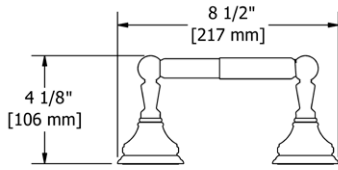

+

L

×

PARADOX

PROFILE

REFLET

RETRO

RIU

SALOMÉ

SYLLA

VENTY

ZENDO

LAVATORY
DRAINS

ROUGH-IN
VALVES

SHOWER

CARE &
MAINTENANCE

TERMS

RT3 Retro™ Toilet Paper Holder

- There's no need to compromise on design in this essential space

Suggested Retail Price

	C	PN	BN
RT3	227	367	367