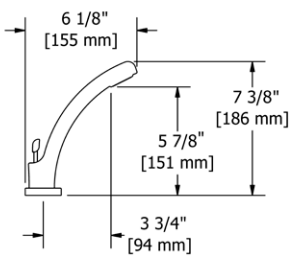

- 1.2 GPM at 60 PSI (CEC compliant)
- Quick Connect system for easy installation
- Push drain included with faucet

Suggested Retail Price

	C	PN
SA08	718	862