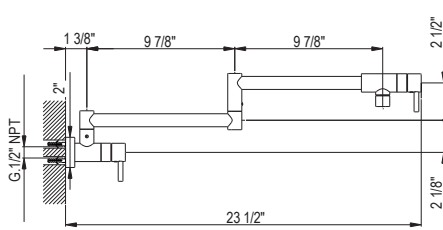

U.1998 High Performance Hot Water Tank

Suggested Retail Price	
Handle	MB
U.1998	887

- 3-Year limited warranty
- Not compatible with ISE type dispensers

QL66 Modern Pot Filler

- Dual quarter turn lever handle shut-offs, one at the wall and one at the outlet
- Folds away when not in use
- 1.8 GPM at 60 PSI (CEC compliant)