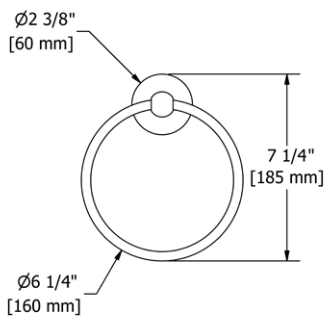

Suggested Retail Price

	C	PN	BN
HU5 _ _	179	243	243

HU6 Hudson™ Double 24" Towel Bar

• Length cannot be cut down

Suggested Retail Price

	C	PN	BN
HU6 _ _	278	366	366

HU7 Hudson™ Towel Ring

• Elegantly display bath towels in a coordinated fashion with other accessories