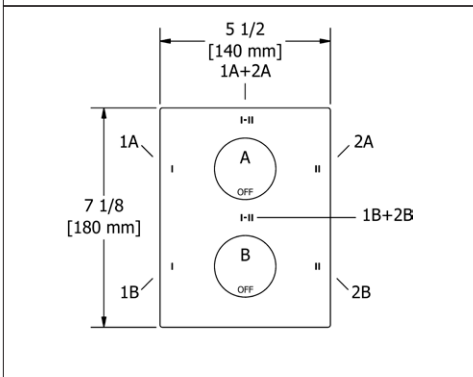

TUS46 (SHARED) Kubik™ 3/4" Therm & Pressure Balance Trim with 6 Functions

Suggested Retail Price

	C	BN
TUS46	944	1341

- Patented valve technology with both thermostatic and pressure balance functionality
- 2 temperature and volume controls with diverters
- 6 functions
- Rough-in valve sold separately:
  - Order R46 therm & pressure balance rough-in valve: $373