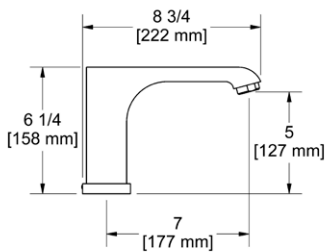

TZ016 Zendo™ 3-Hole Deck Mount Tub Filler Trim

- Single-function anti-calcium handshower at 1.8 GPM at 60 PSI
- 6 GPM at 60 PSI
- Rough-in valve sold separately:
  — Order RHTB deck mount tub filler rough-in valve: $227

Suggested Retail Price

	C	BN
TZ016 _ _	740	1103