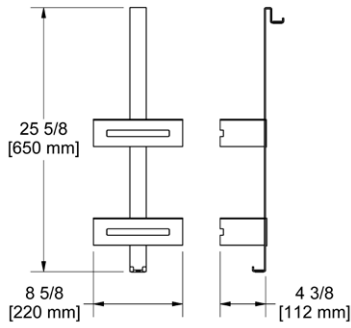

- Adaptors for 15/64", 5/16", or 25/64" glass
- Removable interior
- Polished stainless steel
- 2 integrated hooks

Suggested Retail Price

	CBK	CW
222	510	510

282 Corner Basket

- Removable
- Hidden anchors
- Polished stainless steel