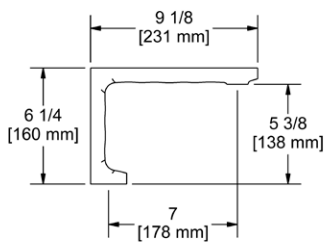

RF19 Reflet 3-Hole Deck Mount Tub Filler

- Available: Spring 2021
- Single-function anti-calcium handshower at 1.8 GPM at 60 PSI
- 7 GPM at 60 PSI
- 1/2" male NPT inlet

NEW

Suggested Retail Price

	C	BN	BC	BG
RF19 _ _	898	1123	1078	1276