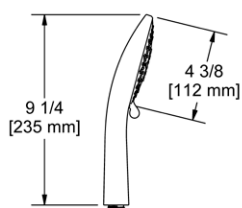

- 5 functions
- Flow rate options at 60 PSI:
  - 1.8 GPM (WaterSense compliant), -WS version (CEC compliant)

Suggested Retail Price

	C	PN	BK	BG
4375 __-WS	148	178	193	211