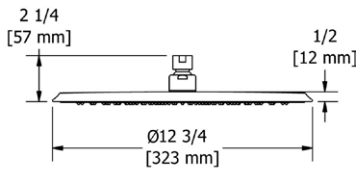

412 13" Rain Showerhead

- 1 function
- Flow rate options at 60 PSI:
  - 2.0 GPM
  - For 1.8 GPM, order -WS version (CEC compliant)

Suggested Retail Price

	C	PN	BN	BK	BG
412 __	555	695	695	771	788
412 __-WS	555	695	695	771	788