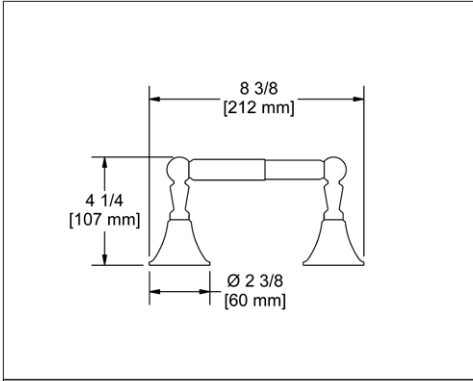

MM3 Momenti™ Toilet Paper Holder

Suggested Retail Price

	C	PN	BN	BK	BG
MM3	166	215	215	263	263

- There's no need to compromise on design in this essential space