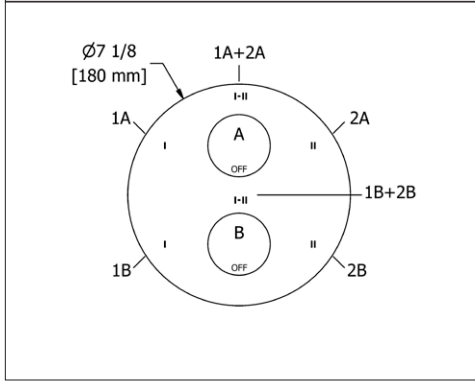

TPATM46 (SHARED) Pallace™ 3/4" Therm & Pressure Balance Trim with 6 Functions

Suggested Retail Price

Handle	C	PN	BN
TPATM46	777	949	972
TPATM46+	777	949	972

- Patented valve technology with both thermostatic and pressure balance functionality
- 2 temperature and volume controls with diverters
- 6 functions
- Rough-in valve sold separately:
  - Order R46 therm & pressure balance rough-in valve: $373