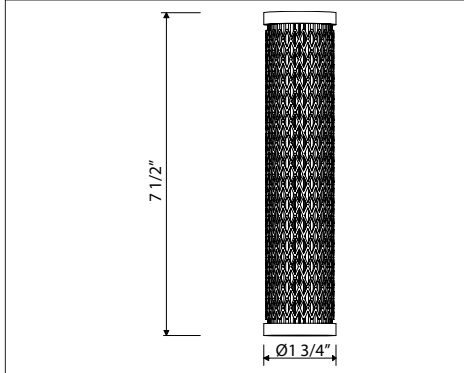

U.PRF1 Hot Water Replacement Filter Cartridge

Suggested Retail Price

	$
U.PRF1	123

- Designed for use with U.1106 and U.1408 hot water filtration systems
- Recommend changing filter every 6 months or 1,000 gallons

PERRIN & ROWE