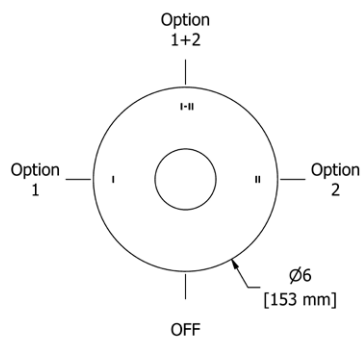

TEDTM23 (SHARED) Edge 1/2" Therm & Pressure Balance Trim with 3 Functions

- Patented valve technology with both thermostatic and pressure balance functionality
- Temperature and volume control with diverter
- 3 functions
- Rough-in valve sold separately:
  - Order R23 therm & pressure balance rough-in valve: $176

Suggested Retail Price			
Handle	C	PN	BN
TEDTM23	428	514	535
TEDTM23+	428	514	535