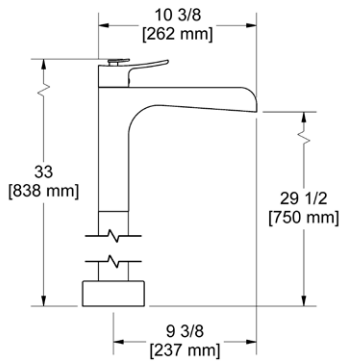

TZOOP37 Zendo™ Single Hole Floor Mount Tub Filler Trim with Trough

Suggested Retail Price

	C	BN
TZOOP37	3337	4713

- Single-function anti-calcium handshower at 1.8 GPM at 60 PSI
- 10 GPM at 60 PSI
- Rough-in valve sold separately:
  - Order RHFS floor mount tub filler rough-in valve: $241
  - Order RHBX floor mount tub filler rough-in valve for concrete floor installation: $483