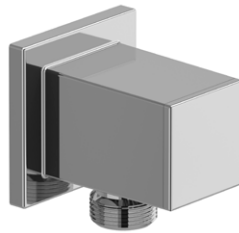

774 Handshower Outlet

Suggested Retail Price						
	C	PN	BN	BC	BK	BG
774 _ _	55	81	81	91	91	91

- 1/2" outlet male; 1/2" inlet female NPT