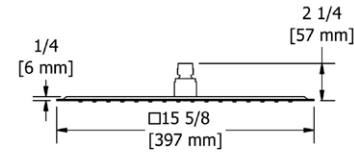

499 16" x 10" Rain Showerhead

- 1 function
- Flow rate options at 60 PSI:
  - 2.0 GPM
  - For 1.8 GPM, order -WS version (CEC compliant)

Suggested Retail Price

	C	PN
499 _ _	688	
499 _ _-WS	688	

486 16" Rain Showerhead

- 1 function
- 2.0 GPM at 60 PSI

Suggested Retail Price

	C	PN
486 _ _	596	

475 17" Rain Showerhead

- 1 function
- 2.0 GPM at 60 PSI

Suggested Retail Price

	C	PN
475 _ _	1275	1787

485 17" Rain Showerhead

- 1 function
- 2.0 GPM at 60 PSI

Suggested Retail Price

	C	PN
485 _ _	1149	

487 20" Rain Showerhead

- 1 function
- 2.0 GPM at 60 PSI

Suggested Retail Price

	C	PN
487 _ _	716