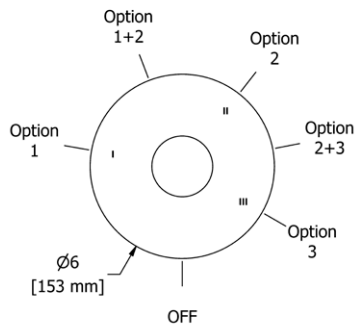

TCSTM45 (SHARED) CS 1/2" Therm & Pressure Balance Trim with 5 Functions

Suggested Retail Price

	C	BN
TCSTM45	398	498

- Patented valve technology with both thermostatic and pressure balance functionality
- Temperature and volume control with diverter
- 5 functions
- Rough-in valve sold separately:
  - Order R45 therm & pressure balance rough-in valve: $245