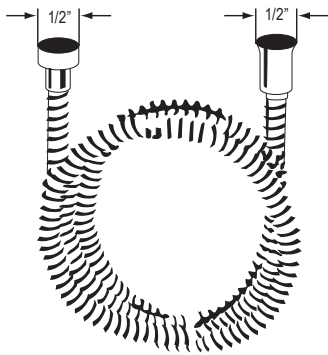

7059 84" Metal Shower Hose

- 2 integrated check valves

Suggested Retail Price	
	C
7059 _ _	77

5001 Soap Dish For Shower Bar

- For 1", 7/8" and 3/4" shower bar
- Plastic construction

Suggested Retail Price	
	C
5001 _ _	23