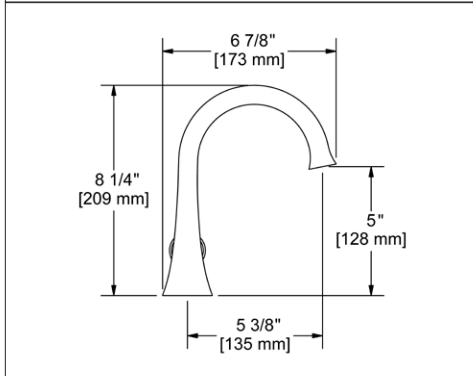

ED701 Edge Filter Kitchen Faucet

Suggested Retail Price

	C	SS
ED701 __	268	335

- May be used with HRK-2000 inline filter system
- Not suitable for reverse osmosis systems or instant hot systems
- 1.5 GPM at 60 PSI