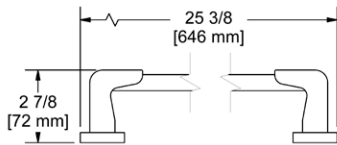

	C	PN	BK	BG
PB3 _ _	117	141	153	167

- There's no need to compromise on design in this essential space

PB5 Parabola™ 24" Towel Bar**Suggested Retail Price**

	C	PN	BK	BG
PB5 _ _	156	188	203	222

- Length can be cut down