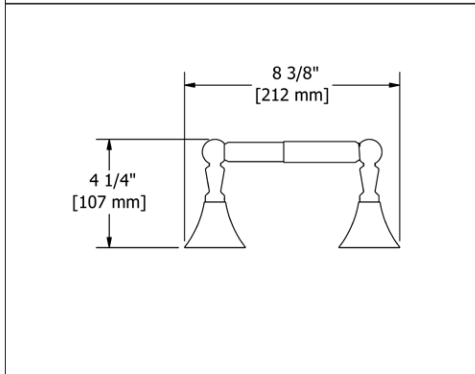

HU3 Hudson™ Toilet Paper Holder

Suggested Retail Price

	C	PN	BN
HU3	147	189	189

- There's no need to compromise on design in this essential space