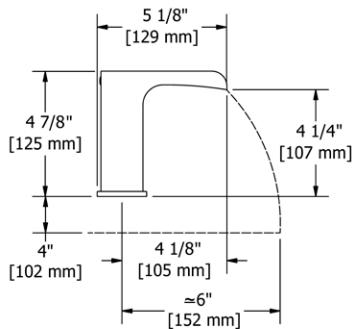

ZOOP08 Zendo™ Widespread Lavatory Faucet with Trough

Suggested Retail Price

	C	BN
ZOOP08	598	748

- 1.2 GPM at 60 PSI (CEC compliant)
- Quick Connect system for easy installation
- Push drain included with faucet