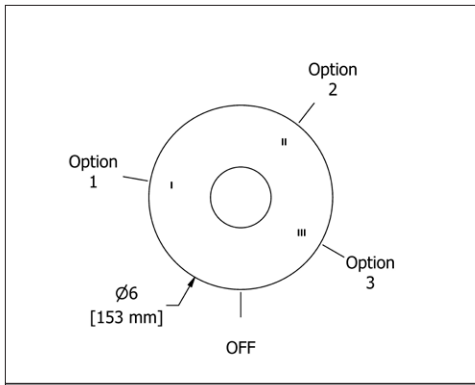

TEDTM47 (NO SHARE) Edge 1/2" Therm & Pressure Balance Trim with 3 Functions

Suggested Retail Price

Handle	C	PN	BN
TEDTM47	428	514	535
TEDTM47+	428	514	535

- Patented valve technology with both thermostatic and pressure balance functionality
- Temperature and volume control with diverter
- 3 functions (CEC Compliant)
- Rough-in valve sold separately:
  - Order R45 therm & pressure balance rough-in valve: $245