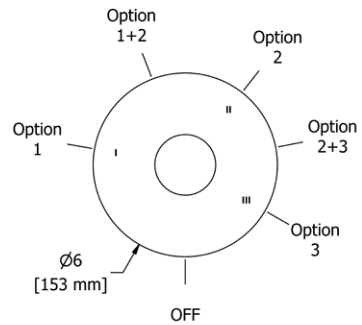

TEDTM45 (SHARED) Edge 1/2" Therm & Pressure Balance Trim with 5 Functions

- Patented valve technology with both thermostatic and pressure balance functionality
- Temperature and volume control with diverter
- 5 functions
- Rough-in valve sold separately:
  - Order R45 therm & pressure balance rough-in valve: $245

Suggested Retail Price			
Handle	C	PN	BN
TEDTM45	428	514	535
TEDTM45+	428	514	535