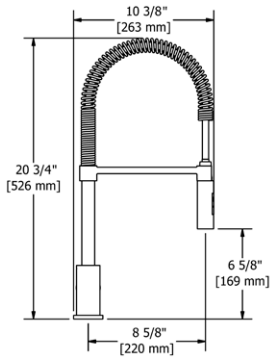

C, APC

CBK

SSBK

INDEX

2021 UPDATES

AZURE

BISTRO

CAYO

EDGE

LUDIK

MYTHIC

SOLSTICE

TRATTORIA

BI201 Bistro Pre-Rinse Chef-Style Kitchen Faucet

Suggested Retail Price

	C	CBK	SSBK
BI201 __	578	578	723
BI201 __ -15	578	578	723

- Dual-spray functionality with stream and spray settings
- Flow rate options at 60 PSI:
  - 2.2 GPM
  - For 1.5 GPM, order -15 version (CEC compliant)