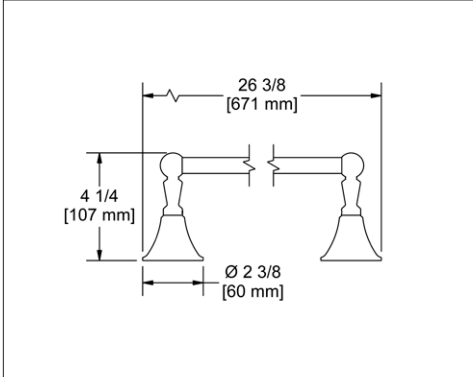

- There's no need to compromise on design in this essential space

MM5 Momenti™ 24" Towel Bar

Suggested Retail Price

	C	PN	BN	BK	BG
MM5	204	277	277	325	325

- Length can be cut down

MM6 Momenti™ Double 24" Towel Bar