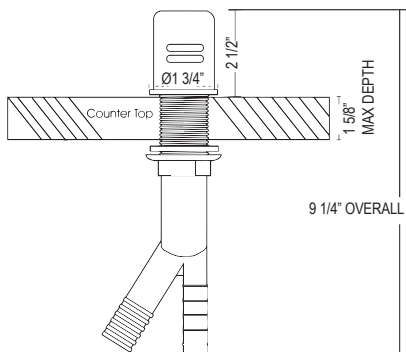

AG600 Air Gap

- Prevents contaminated sink water from entering the dishwasher

Suggested Retail Price			
	APC	PN	MB
AG600	71	85	92

ROHL