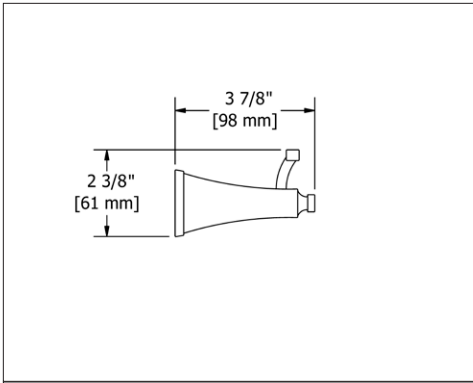

EFO Eiffel™ Double Robe Hook

Suggested Retail Price

	C	PN	BN
EFO _ _ _	79	115	115

- Optimize space with this double hook for multiple robe/towel storage