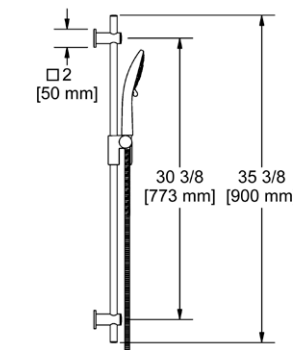

2020 Handshower Set With 36" Slide Bar and 6-Function Handshower

- 4368 6-function handshower
- Flow rate options at 60 PSI:
  - 2.0 GPM
  - For 1.8 GPM, order -WS version (CEC compliant)

Suggested Retail Price

	C	PN	BN
2020 _ _	308	370	385
2020 _ _-WS	308	370	385