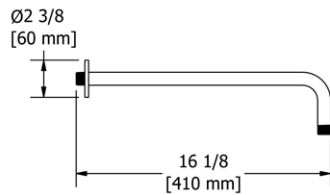

• Escutcheon included

Suggested Retail Price				
	C	PN	BN	BG
560 _ _	105	158	158	171

543 16" Wall Mount Shower Arm With Square Escutcheon