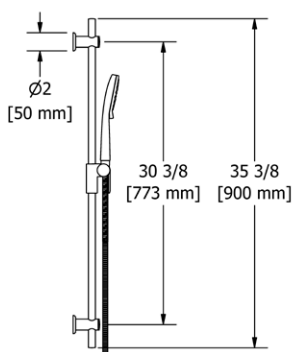

4861 Handshower Set With 35" Slide Bar and 3-Function Handshower

Suggested Retail Price

	C	PN	BN	BK	BG
4861 _ _	238	286	298	310	338
4861 _ _ -WS	238	286	298	310	338

- 4370 3-function handshower
- Flow rate options at 60 PSI:
  - 2.0 GPM
  - For 1.8 GPM, order -WS version (CEC compliant)