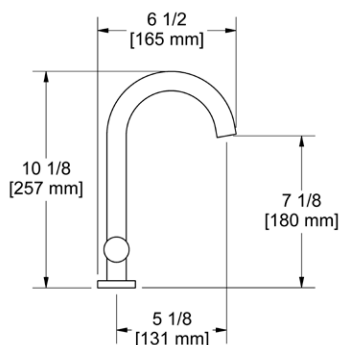

AZ701 Azure™ Filter Kitchen Faucet

Suggested Retail Price

	C	SS	BK	BG
AZ701 __	298	373	388	424

- May be used with HRK-2000 inline filter system
- Not suitable for reverse osmosis systems or instant hot systems
- 1.2 GPM at 60 PSI (CEC compliant)

HRF-1000 Arolla™ Replacement Filter Cartridge

Suggested Retail Price

	$
HRF-1000	106

- Replacement cartridge for HRK-2000 filter system
- Recommend changing filter every 6 months or 1,000 gallons

PERRIN & ROWE ROHL