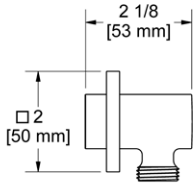

750 Handshower Outlet

Suggested Retail Price			
	C	PN	BN
750 _ _	112	152	152

- 1/2" outlet male; 1/2" inlet female NPT

720 Handshower Outlet

Suggested Retail Price		
	C	BN
720 _ _	68	92

- 1/2" outlet male; 1/2" inlet female NPT

774 Handshower Outlet

Suggested Retail Price						
	C	PN	BN	BC	BK	BG
774 _ _	55	81	81	91	91	91

- 1/2" outlet male; 1/2" inlet female NPT

790 Handshower Outlet With Integrated Volume Control

Suggested Retail Price			
	C	PN	BN
790 _ _	144	214	214

- 1/2" outlet male; 1/2" inlet female NPT

780 Handshower Outlet With Integrated Volume Control

Suggested Retail Price			
	C	PN	BN
780 _ _	144	214	214

- 1/2" outlet male; 1/2" inlet female NPT