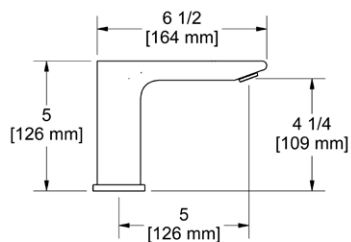

FR08 Fresk™ Widespread Lavatory Faucet

Suggested Retail Price

	C	BN
FR08	528	660

- 1.2 GPM at 60 PSI (CEC compliant)
- Quick Connect system for easy installation
- Push drain included with faucet