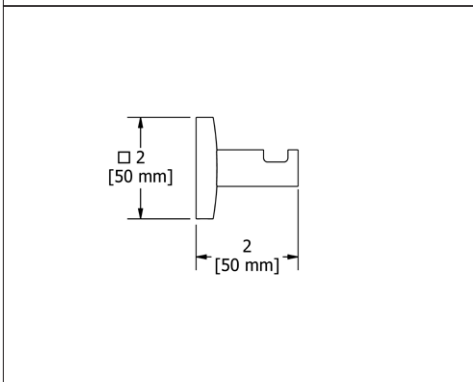

VY0 Venty™ Robe Hook

Suggested Retail Price

	C
VY0	68

- Holds one robe or towel close to your shower or bathing space

VY3 Venty™ Toilet Paper Holder

Suggested Retail Price

	C
VY3	95

- There's no need to compromise on design in this essential space