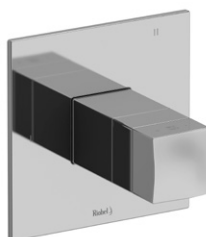

TRF47 (NO SHARE) Reflet 1/2" Therm & Pressure Balance Trim with 3 Functions

NEW

- Available: Spring 2021
- Patented valve technology with both thermostatic and pressure balance functionality
- Temperature and volume control with diverter
- 3 functions (CEC Compliant)
- Rough-in valve sold separately:
  - Order R45 therm & pressure balance rough-in valve: $245

Suggested Retail Price

	C	BN	BC	BG
TRF47 _ _	428	535	514	608