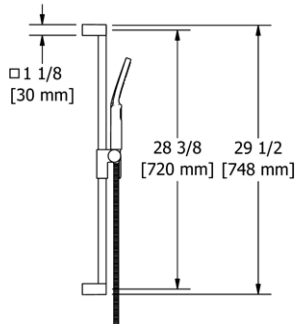

4847 Handshower Set With 30" Slide Bar and 1-Function Handshower

- 4319 1-function handshower
- 2.5 GPM at 60 PSI

Suggested Retail Price

	C
4847 _ _	228

4665 Handshower Set With 30" Slide Bar and 4-Function Handshower