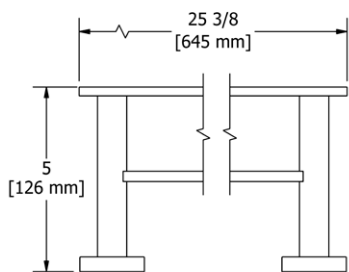

	C	BN	BK	BG
PX3 _ _	95	158	173	173

- There's no need to compromise on design in this essential space

**PX5 Paradox™** 24" Towel Bar**Suggested Retail Price**

	C	BN	BK	BG
PX5 _ _	197	289	325	325

- Length can be cut down