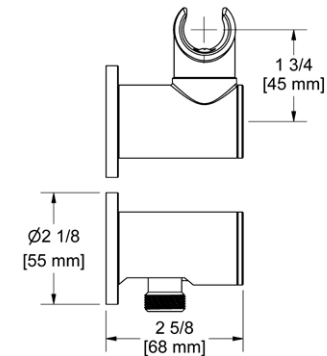

- Rounded design complements most collections

Suggested Retail Price		
	C	BN
4901	16	23

4903 Wall Mount Handshower Holder

- Adjustable

Suggested Retail Price		
	C	BN
4903	30	37

4950 Handshower Outlet With Holder