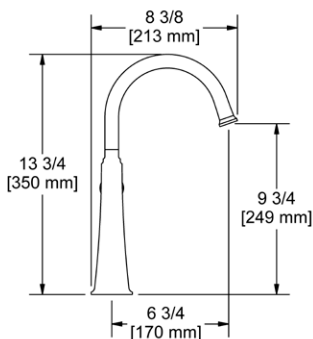

+

J

L

×

CICLO

CLASSIC

CS

EDGE

EIFFEL

EQUINOX

FRESK

GS

KUBIK

MOMENTI

PALLACE

PARABOLA

MMRDS01 Momenti™ Single Handle Lavatory Faucet with C-Spout

Suggested Retail Price

Handle	C	PN	BN	BK	BG	CBK	PNBK	BNBK	BGBK
MMRDS01+ __	598	718	748	778	850	598	718	748	850
MMRDS01J __	598	718	748	778	850	598	718	748	850
MMRDS01L __	598	718	748	778	850	598	718	748	850
MMRDS01X __	598	718	748	778	850	598	718	748	850

- 1.2 GPM at 60 PSI (WaterSense and CEC compliant)
- Push drain included with faucet

MMSQS01 Momenti™ Single Handle Lavatory Faucet with U-Spout

Suggested Retail Price

Handle	C	PN	BN	BK	BG	CBK	PNBK	BNBK	BGBK
MMSQS01+ __	598	718	748	778	850	598	718	748	850
MMSQS01J __	598	718	748	778	850	598	718	748	850
MMSQS01L __	598	718	748	778	850	598	718	748	850
MMSQS01X __	598	718	748	778	850	598	718	748	850

- 1.2 GPM at 60 PSI (WaterSense and CEC compliant)
- Push drain included with faucet

MMRDL01 Momenti™ Single Handle Tall Lavatory Faucet with C-Spout

Suggested Retail Price

Handle	C	PN	BN	BK	BG	CBK	PNBK	BNBK	BGBK
MMRDL01+ __	798	958	998	1038	1134	798	958	998	1134
MMRDL01J __	798	958	998	1038	1134	798	958	998	1134
MMRDL01L __	798	958	998	1038	1134	798	1081	998	1134
MMRDL01X __	798	958	998	1038	1134	798	958	998	1134

- 1.2 GPM at 60 PSI (WaterSense and CEC compliant)
- Drain sold separately. See drain options below and Lavatory Drain tab for pricing

See Lavatory Drains Tab for pricing.

MMSQL01 Momenti™ Single Handle Tall Lavatory Faucet with U-Spout

Suggested Retail Price

Handle	C	PN	BN	BK	BG	CBK	PNBK	BNBK	BGBK
MMSQL01+ __	798	958	998	1038	1134	798	958	998	1134
MMSQL01J __	798	958	998	1038	1134	798	958	998	1134
MMSQL01L __	798	958	998	1038	1134	798	958	998	1134
MMSQL01X __	798	958	998	1038	1134	798	958	998	1134

- 1.2 GPM at 60 PSI (WaterSense and CEC compliant)
- Drain sold separately. See drain options below and Lavatory Drain tab for pricing