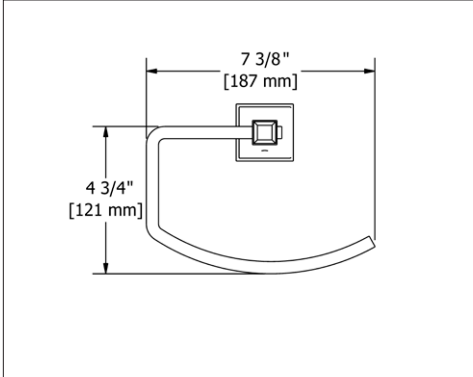

EF3 Eiffel™ Toilet Paper Holder

Suggested Retail Price

	C	PN	BN
EF3 _ _ _	125	184	184