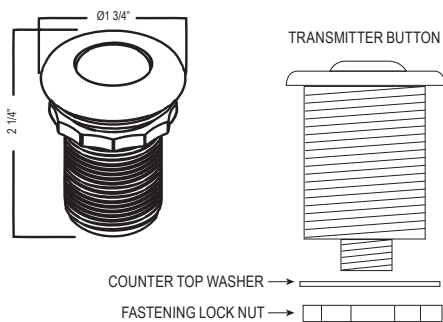

AS425 Waste Disposal Air Switch Button

- Remote on/off air switch button for activating garbage disposals
- Solution for island countertops or where an electrical switch is not available

Suggested Retail Price

	APC	PN	MB
AS425 _-	100	120	130

ROHL