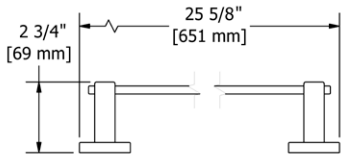

	C	PN
SA3	115	173

- There's no need to compromise on design in this essential space

SA5 Salomé™ 24" Towel Bar

• Length can be cut down

Suggested Retail Price

	C	PN
SA5	178	248

SA6 Salomé™ Double 24" Towel Bar