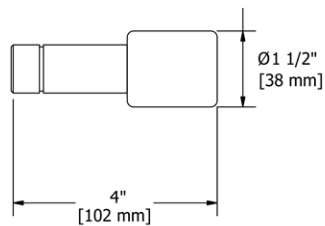

PA06 Pallace™ Two Hole Tub Filler

Suggested Retail Price

Handle	C	PN	BN
PA06+ _ _	706	965	965
PA06L _ _	706	965	965

- Single-function anti-calcium handshower at 1.8 GPM at 60 PSI
- 11 GPM at 60 PSI
- 3/4" female NPT inlet
- Sold as wall mount installation
- For deck mount or floor mount installation, order TU02, TU26, TU33, or TU99

TU26 26" Floor Mount Riser Pair

Suggested Retail Price

	C	PN	BN	BK
TU26 _ _	573	809	809	745

- 3/4" outlet male; 1/2" inlet female NPT

TU04 4" Deck Mount Riser Pair

Suggested Retail Price

	C	PN	BN
TU04 _ _	233	322	322

- 3/4" outlet male; 1/2" inlet female NPT

EXTTU33 3 1/2" Union Extensions

Suggested Retail Price

	C	BN
EXTTU33 _ _	93	116

- 3/4" outlet male; 1/2" inlet female NPT

TPATM51 Pallace™ 1/2" Pressure Balance Trim

Suggested Retail Price

	C	PN	BN
TPATM51 _ _	224	327	327

- Temperature and volume control
- 1 function
- Rough-in valve sold separately:
  — Order R51 pressure balance rough-in valve: $142