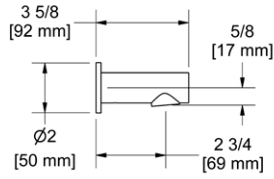

865 Toe Tester

- 4 GPM at 60 PSI
- 1/2" copper slip fit inlet

Suggested Retail Price

	C	BN
865	97	121

845 Toe Tester