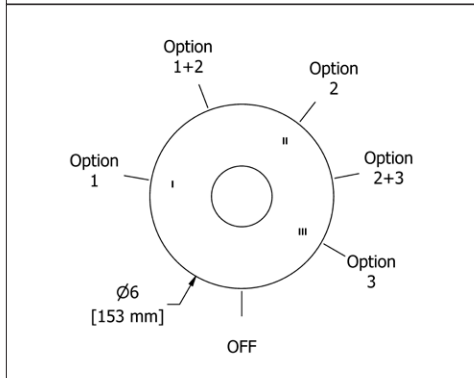

TPXTM45 (SHARED) Paradox™ 1/2" Therm & Pressure Balance Trim with 5 Functions

Suggested Retail Price

	C	BK	BG
TPXTM45	414	649	654

- Patented valve technology with both thermostatic and pressure balance functionality
- Temperature and volume control with diverter
- 5 functions
- Rough-in valve sold separately:
  - Order R45 therm & pressure balance rough-in valve: $245