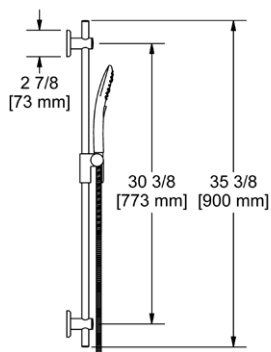

4040 Handshower Set With 36" Slide Bar and 4-Function Handshower

Suggested Retail Price

	C	PN	BN
4040 __	348	418	435
4040 __-WS	348	418	435

- 4372 4-function handshower
- Flow rate options at 60 PSI:
  - 2.0 GPM
  - For 1.8 GPM, order -WS version (CEC compliant)