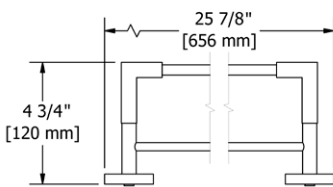

- There's no need to compromise on design in this essential space

KS5 Kubik™ 24" Towel Bar

Suggested Retail Price			
	C	BN	BK
KS5 _ _	185	232	241

- Length can be cut down

KS6 Kubik™ Double 24" Towel Bar

Suggested Retail Price			
	C	BN	BK
KS6 _ _	285	357	371