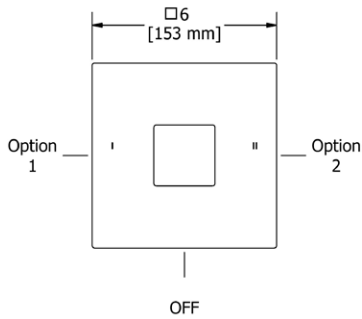

TRF51 Reflet 1/2" Pressure Balance Trim

NEW

- Available: Spring 2021
- Temperature and volume control
- 1 function
- Rough-in valve sold separately:
  - Order R51 pressure balance rough-in valve: $142

Suggested Retail Price

	C	BN	BC	BG
TRF51 _ _	248	310	298	353

TRF23 (SHARED) Reflet 1/2" Therm & Pressure Balance Trim with 3 Functions

NEW

- Available: Spring 2021
- Patented valve technology with both thermostatic and pressure balance functionality
- Temperature and volume control with diverter
- 3 functions
- Rough-in valve sold separately:
  - Order R23 therm & pressure balance rough-in valve: $176

Suggested Retail Price

	C	BN	BC	BG
TRF23 _ _	428	535	514	608

TRF44 (NO SHARE) Reflet 1/2" Therm & Pressure Balance Trim with 2 Functions

NEW

- Available: Spring 2021
- Patented valve technology with both thermostatic and pressure balance functionality
- Temperature and volume control with diverter
- 2 functions (CEC Compliant)
- Rough-in valve sold separately:
  - Order R23 therm & pressure balance rough-in valve: $176

Suggested Retail Price

	C	BN	BC	BG
TRF44 _ _	428	535	514	608

TRF45 (SHARED) Reflet 1/2" Therm & Pressure Balance Trim with 5 Functions

NEW

- Available: Spring 2021
- Patented valve technology with both thermostatic and pressure balance functionality
- Temperature and volume control with diverter
- 5 functions
- Rough-in valve sold separately:
  - Order R45 therm & pressure balance rough-in valve: $245

Suggested Retail Price

	C	BN	BC	BG
TRF45 _ _	428	535	514	608

TRF47 (NO SHARE) Reflet 1/2" Therm & Pressure Balance Trim with 3 Functions

NEW