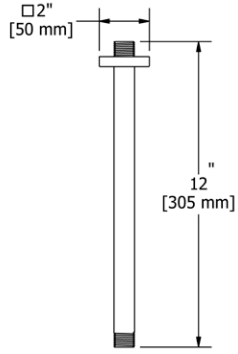

577 12" Ceiling Mount Shower Arm With Square Escutcheon

- Escutcheon included

Suggested Retail Price				
	C	PN	BN	BK
577 _ _	100	136	136	151