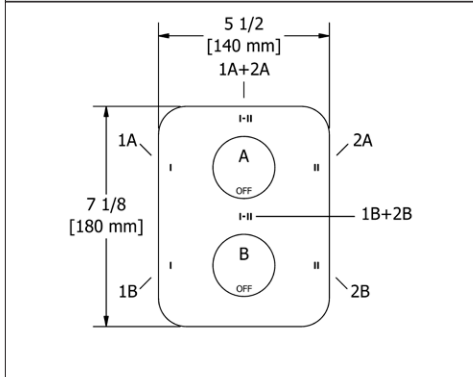

TSA46 (SHARED) Salomé™ 3/4" Therm & Pressure Balance Trim with 6 Functions

Suggested Retail Price

	C	PN
TSA46	908	1099

- Patented valve technology with both thermostatic and pressure balance functionality
- 2 temperature and volume controls with diverters
- 6 functions
- Rough-in valve sold separately:
  - Order R46 therm & pressure balance rough-in valve: $373