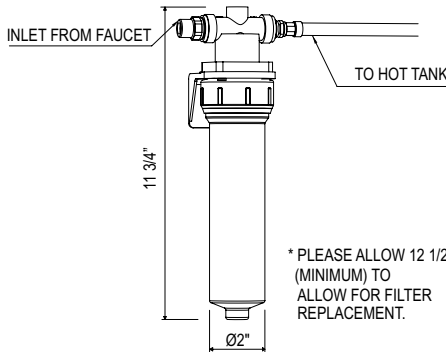

U.1106 Hot Water Filtration System

Suggested Retail Price	
	$
U.1106	355

- Includes cartridge, housing and connection hoses
- Filter faucet not included
- For replacement filter cartridge, order U.PR.F1: $123
- Recommend changing filter every 6 months or 1,000 gallons