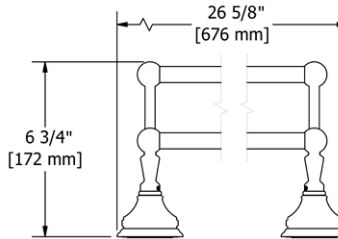

	C	PN	BN
RT3	227	367	367

RT5 Retro™ 24" Towel Bar

- Length can be cut down

Suggested Retail Price

	C	PN	BN
RT5	258	387	387

RT6 Retro™ Double 24" Towel Bar

- Length cannot be cut down

Suggested Retail Price