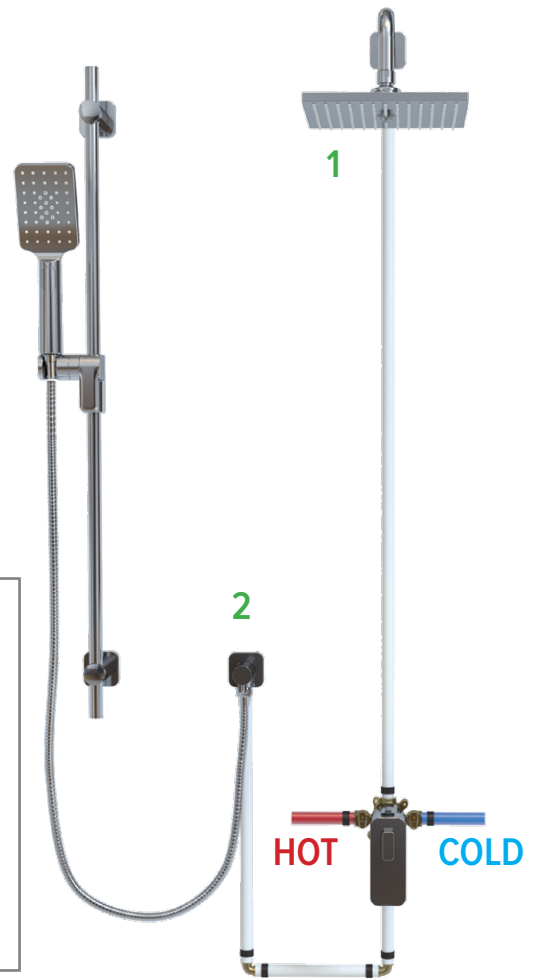

THERM & PRESSURE BALANCE ROUGH-IN VALVE

1/2" THERM & PRESSURE BALANCE - 3 FUNCTIONS

R23

- 6.3 GPM at 60 PSI
- Temperature and volume control with diverter
- Patented valve technology with both thermostatic and pressure balance functionality
- Recommended inlet connections: 1/2" NPT, PEX (SPEX), Expansion Pex (EX)
- Must add valve trim TXX23 for shared 3 functions
- Must add valve trim TXX44 for non-shared 2 functions

R23 1/2" Therm & Pressure Balance Rough-in Valve with up to 3 Functions

- Patented valve technology with both thermostatic and pressure balance functionality
- Temperature and volume control with diverter
- Up to 3 functions
- 6 GPM at 60 PSI
- Must order TXX23 (shared) or TXX44 (no share) trim

Suggested Retail Price	
Connection	$
R23	176
R23-EX	176
R23-SPEX	176