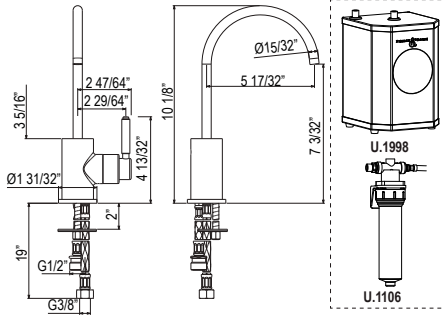

PERRIN & ROWE ROHL

G7545 Lux™ Hot Water Dispenser

Suggested Retail Price			
Handle	APC	PN	MB
G7545LM _ _ -2	331	428	634

- 1.2 GPM at 45 PSI (CEC compliant)
- For use with U.1998 high performance hot water tank and U.1106 filter