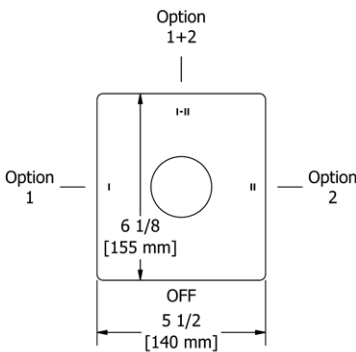

TPATQ23 (SHARED) Pallace™ 1/2" Therm & Pressure Balance Trim with 3 Functions

Suggested Retail Price

Handle	C	BN
TPATQ23	414	518
TPATQ23+	414	518

- Patented valve technology with both thermostatic and pressure balance functionality
- Temperature and volume control with diverter
- 3 functions
- Rough-in valve sold separately:
  - Order R23 therm & pressure balance rough-in valve: $176