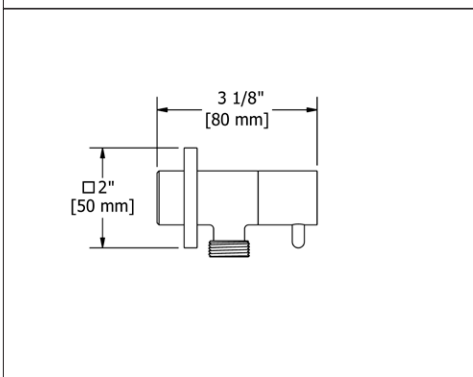

760 Handshower Outlet With Integrated Volume Control

- 1/2" outlet male; 1/2" inlet female NPT

Suggested Retail Price		
	C	BN
760	144	214