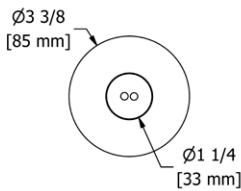

370 Single Function Body Spray

Suggested Retail Price				
	C	PN	BN	BN
370	152	208	208	

- Complements Eiffel™ collection and other transitional designs
- Swivel directional control
- 1 function
- 1.6 GPM at 60 PSI

350 Single Function Body Spray

Suggested Retail Price					
	C	PN	BN	BC	BG
350	130	195	195	184	184

- Swivel directional control
- 1 function
- 1.6 GPM at 60 PSI

369 Single Function Body Spray

Suggested Retail Price	
	C
369	276

- 1 function
- 1.0 GPM at 60 PSI (CEC compliant)

324 2-Function Body Spray

Suggested Retail Price	
	C
324	128

- Swivel directional control
- 2 functions
- 1.6 GPM at 60 PSI

399 Single Function Body Spray

Suggested Retail Price	
	C
399	301

- 1 function
- 1.0 GPM at 60 PSI (CEC compliant)