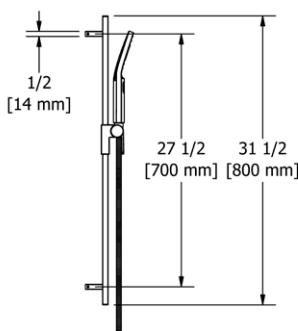

4845 Handshower Set With 32" Slide Bar and 4-Function Handshower

- 4365 4-function handshower
- Flow rate options at 60 PSI:
  - 2.0 GPM
  - For 1.8 GPM, order -WS version (CEC compliant)

Suggested Retail Price

	C	BG
4845 _ _	288	409
4845 _ _ -WS	288	409