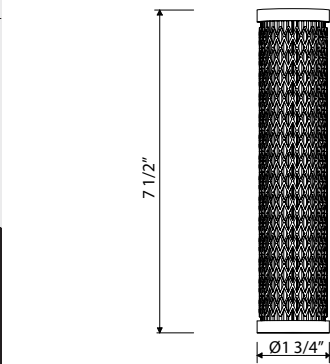

U.PR.F1 Hot Water Replacement Filter Cartridge

Suggested Retail Price

	$
U.PR.F1	123

- Designed for use with U.1106 and U.1408 hot water filtration systems
- Recommend changing filter every 6 months or 1,000 gallons