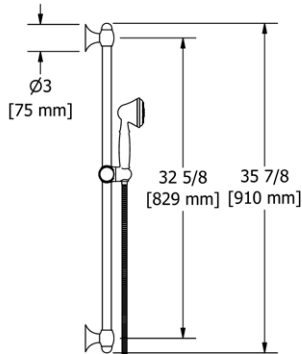

4815 Handshower Set With 36" Slide Bar and 4-Function Handshower

Suggested Retail Price

	C
4815 __	298
4815 __-WS	298

- 4365 4-function handshower
- Flow rate options at 60 PSI:
 - 2.0 GPM
 - For 1.8 GPM, order -WS version (CEC compliant)