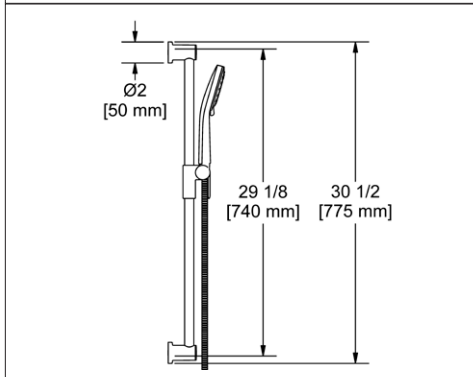

5055 Handshower Set With 31" Slide Bar and 3-Function Handshower

Suggested Retail Price

	C	PN	BN
5055 _ _	198	238	248
5055 _ _-WS	198	238	248

- 05 3-function handshower
- Flow rate options at 60 PSI:
  - 2.0 GPM
  - For 1.8 GPM, order -WS version (CEC compliant)