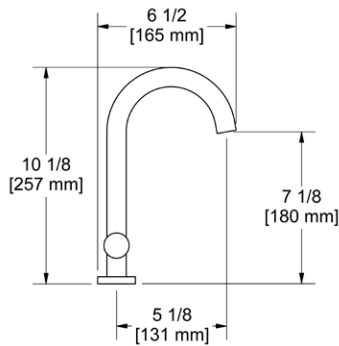

AZ701 Azure™ Filter Kitchen Faucet

Suggested Retail Price

	C	SS	BK	BG
AZ701 _ _	298	373	388	424

- May be used with HRK-2000 inline filter system
- Not suitable for reverse osmosis systems or instant hot systems
- 1.2 GPM at 60 PSI (CEC compliant)

HRF-1000 Arolla™ Replacement Filter Cartridge

Suggested Retail Price

	$
HRF-1000	106

- Replacement cartridge for HRK-2000 filter system
- Recommend changing filter every 6 months or 1,000 gallons

PERRIN & ROWE ROHL