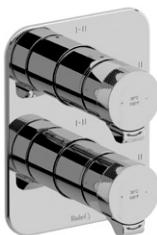

TFR46 (SHARED) Fresk™ 3/4" Therm & Pressure Balance Trim with 6 Functions

Suggested Retail Price

	C	BN
TFR46	893	1116

- Patented valve technology with both thermostatic and pressure balance functionality
- 2 temperature and volume controls with diverters
- 6 functions
- Rough-in valve sold separately:
  - Order R46 therm & pressure balance rough-in valve: $373