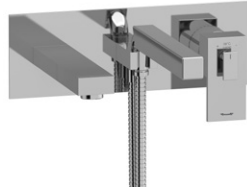

US21 Kubik™ Wall Mount Tub Filler

- Thermostatic & pressure balance
- Single-function anti-calcium handshower at 1.8 GPM at 60 PSI
- 5 GPM at 60 PSI
- 1/2" female NPT inlet

Suggested Retail Price

	C	BN	BK
US21	1386	1801	1802