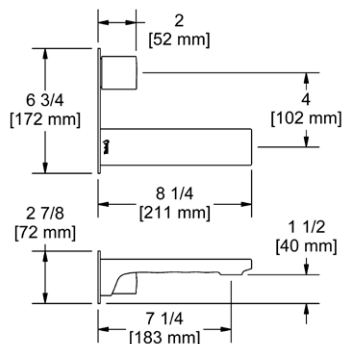

TRF360 Reflet Wall Mount Lavatory Faucet Trim

Suggested Retail Price				
	C	BN	BC	BG
TRF360	598	748	718	850

- Available: Spring 2021
- 360 degree handle installation
- 4-point handle installation (top, right, bottom, left)
- 1.2 GPM at 60 PSI (WaterSense and CEC compliant)
- Drain sold separately. See drain options below and Lavatory Drain tab for pricing
- Rough-in valve sold separately:
  - Order RH360 rough-in valve: $106