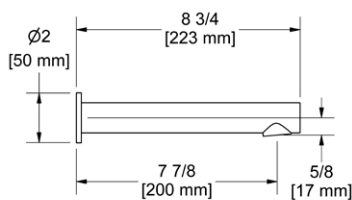

Suggested Retail Price

	C	PN	BN	BK	BG
867	116	150	150	164	165

- 1/2" copper slip fit inlet