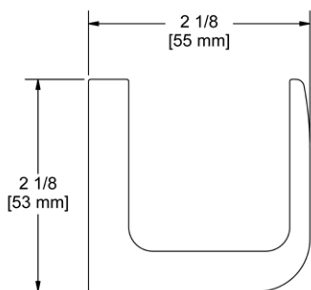

TPB44 (NO SHARE) Parabola™ 1/2" Therm & Pressure Balance Trim with 2 Functions

Suggested Retail Price

	C	PN	BK	BG
TPB44	498	598	648	708

- Patented valve technology with both thermostatic and pressure balance functionality
- Temperature and volume control with diverter
- 2 functions (CEC Compliant)
- Rough-in valve sold separately:
  - Order R23 therm & pressure balance rough-in valve: $176

TPB45 (SHARED) Parabola™ 1/2" Therm & Pressure Balance Trim with 5 Functions

Suggested Retail Price

	C	PN	BK	BG
TPB45	498	598	648	708

- Patented valve technology with both thermostatic and pressure balance functionality
- Temperature and volume control with diverter
- 5 functions
- Rough-in valve sold separately:
  - Order R45 therm & pressure balance rough-in valve: $245

TPB47 (NO SHARE) Parabola™ 1/2" Therm & Pressure Balance Trim with 3 Functions

Suggested Retail Price

	C	PN	BK	BG
TPB47	498	598	648	708

- Patented valve technology with both thermostatic and pressure balance functionality
- Temperature and volume control with diverter
- 3 functions (CEC Compliant)
- Rough-in valve sold separately:
  - Order R45 therm & pressure balance rough-in valve: $245

TPB46 (SHARED) Parabola™ 3/4" Therm & Pressure Balance Trim with 6 Functions

Suggested Retail Price

	C	PN	BK	BG
TPB46	838	1006	1090	1190

- Patented valve technology with both thermostatic and pressure balance functionality
- 2 temperature and volume controls with diverters
- 6 functions
- Rough-in valve sold separately:
  - Order R46 therm & pressure balance rough-in valve: $373

CIO Ciclo™ Robe Hook

Suggested Retail Price

	C	BC	BK	BG
CIO	49	72	72	72

- Holds one robe or towel close to your shower or bathing space