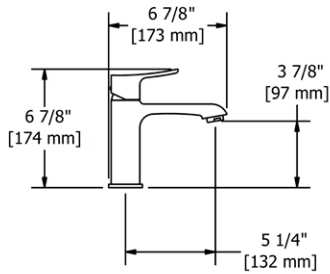

ZS01 Zendo™ Single Handle Lavatory Faucet

Suggested Retail Price		
	C	BN
ZS01	348	435

- 1.2 GPM at 60 PSI (WaterSense and CEC compliant)
- Push drain included with faucet

ZSOP01 Zendo™ Single Handle Lavatory Faucet with Trough

Suggested Retail Price		
	C	BN
ZSOP01	398	498

- 1.2 GPM at 60 PSI (WaterSense and CEC compliant)
- Push drain included with faucet

ZL01 Zendo™ Single Handle Tall Lavatory Faucet

Suggested Retail Price		
	C	BN
ZL01	548	685

- 1.2 GPM at 60 PSI (WaterSense and CEC compliant)
- Drain sold separately. See drain options below and Lavatory Drain tab for pricing

See Lavatory Drains Tab for pricing.

ZLOP01 Zendo™ Single Handle Tall Lavatory Faucet with Trough

Suggested Retail Price		
	C	BN
ZLOP01	598	748

- 1.2 GPM at 60 PSI (WaterSense and CEC compliant)
- Drain sold separately. See drain options below and Lavatory Drain tab for pricing