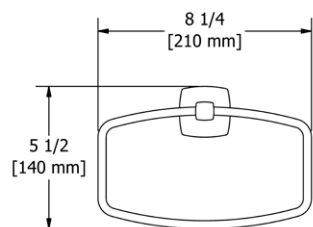

VY5 Venty™ 24" Towel Bar

Suggested Retail Price

	C
VY5	178

- Length can be cut down

VY6 Venty™ Double 24" Towel Bar

Suggested Retail Price

	C
VY6	248

- Length cannot be cut down