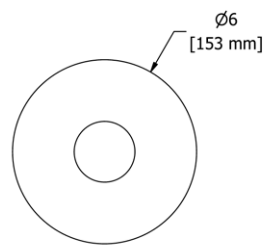

CICLO
CLASSIC
CS
EDGE
EIFFEL
EQUINOX
FRESK
GS
KUBIK
MOMENTI
PALLACE
PARABOLA

EXTTU33 3 1/2" Union Extensions

- 3/4" outlet male; 1/2" inlet female NPT

Suggested Retail Price			
	C	BN	
EXTTU33	93	116	

TEDTM51 Edge 1/2" Pressure Balance Trim

- Temperature and volume control
- 1 function
- Rough-in valve sold separately:
  - Order R51 pressure balance rough-in valve: $142

Suggested Retail Price			
	C	PN	BN
TEDTM51	238	286	298

TEDTM23 (SHARED) Edge 1/2" Therm & Pressure Balance Trim with 3 Functions

- Patented valve technology with both thermostatic and pressure balance functionality
- Temperature and volume control with diverter
- 3 functions
- Rough-in valve sold separately:
  - Order R23 therm & pressure balance rough-in valve: $176

Suggested Retail Price			
Handle	C	PN	BN
TEDTM23	428	514	535
TEDTM23+	428	514	535

TEDTM44 (NO SHARE) Edge 1/2" Therm & Pressure Balance Trim with 2 Functions

- Patented valve technology with both thermostatic and pressure balance functionality
- Temperature and volume control with diverter
- 2 functions (CEC Compliant)
- Rough-in valve sold separately:
  - Order R23 therm & pressure balance rough-in valve: $176

Suggested Retail Price			
Handle	C	PN	BN
TEDTM44	428	514	535
TEDTM44+	428	514	535

TEDTM45 (SHARED) Edge 1/2" Therm & Pressure Balance Trim with 5 Functions

- Patented valve technology with both thermostatic and pressure balance functionality
- Temperature and volume control with diverter
- 5 functions
- Rough-in valve sold separately:
  - Order R45 therm & pressure balance rough-in valve: $245

Suggested Retail Price			
Handle	C	PN	BN
TEDTM45	428	514	535
TEDTM45+	428	514	535