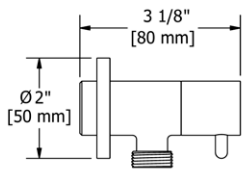

750 Handshower Outlet

Suggested Retail Price			
	C	PN	BN
750 _ _	112	152	152

- 1/2" outlet male; 1/2" inlet female NPT

720 Handshower Outlet

Suggested Retail Price		
	C	BN
720 _ _	68	92

- 1/2" outlet male; 1/2" inlet female NPT

774 Handshower Outlet

Suggested Retail Price						
	C	PN	BN	BC	BK	BG
774 _ _	55	81	81	91	91	91

- 1/2" outlet male; 1/2" inlet female NPT

790 Handshower Outlet With Integrated Volume Control

Suggested Retail Price			
	C	PN	BN
790 _ _	144	214	214

- 1/2" outlet male; 1/2" inlet female NPT

780 Handshower Outlet With Integrated Volume Control

Suggested Retail Price			
	C	PN	BN
780 _ _	144	214	214

- 1/2" outlet male; 1/2" inlet female NPT