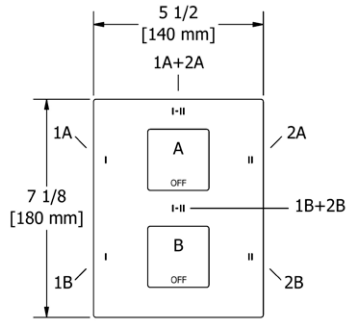

TRF46 (SHARED) Reflet 3/4" Therm & Pressure Balance Trim with 6 Functions

Suggested Retail Price

	C	BN	BC	BG
TRF46 _ _	698	873	838	992

- Available: Spring 2021
- Patented valve technology with both thermostatic and pressure balance functionality
- 2 temperature and volume controls with diverters
- 6 functions
- Rough-in valve sold separately:
  - Order R46 therm & pressure balance rough-in valve: $373

NEW