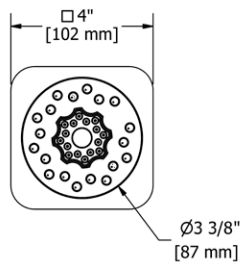

- Swivel directional control
- 2 functions
- 1.6 GPM at 60 PSI

Suggested Retail Price

C	PN
371	152
	194

344 2-Function Body Spray