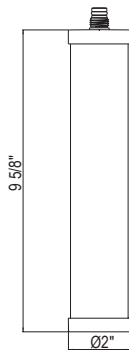

HRF-1000 Arolla™ Replacement Filter Cartridge

Suggested Retail Price

	$
HRF-1000	106

- Replacement cartridge for HRK-2000 filter system
- Recommend changing filter every 6 months or 1,000 gallons