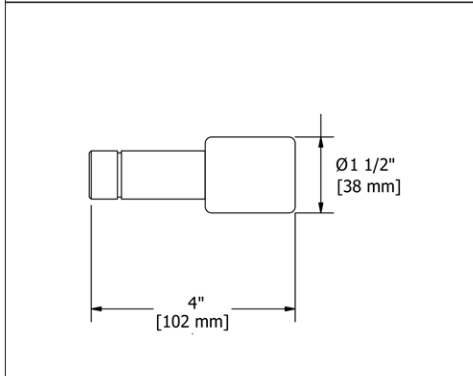

EXTTU33 3 1/2" Union Extensions