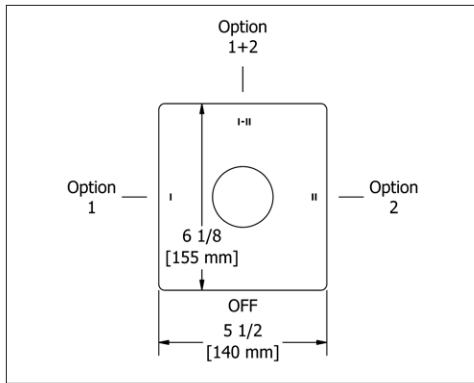

TPXTQ23 (SHARED) Paradox™ 1/2" Therm & Pressure Balance Trim with 3 Functions

Suggested Retail Price

	C	BG
TPXTQ23	414	649

- Patented valve technology with both thermostatic and pressure balance functionality
- Temperature and volume control with diverter
- 3 functions
- Rough-in valve sold separately:
  - Order R23 therm & pressure balance rough-in valve: $176