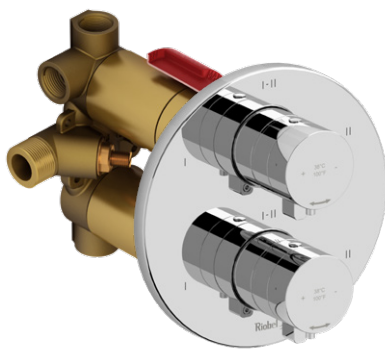

3/4" THERM & PRESSURE BALANCE ROUGH-IN VALVE

3/4" THERM & PRESSURE BALANCE - UP TO 6 FUNCTIONS

R46 Not CEC Compliant

- 10 GPM at 60 PSI
- 2 temperature and volume controls with diverters
- Patented valve technology with both thermostatic and pressure balance functionality
- Recommended inlet connection: 3/4" NPT
- Must add valve trim TXX46

R46 3/4" Therm & Pressure Balance Rough-in Valve Multi-Function System

Suggested Retail Price

	$
R46	373

- Patented valve technology with both thermostatic and pressure balance functionality
- 2 temperature and volume controls with diverters
- Up to 6 functions
- 10 GPM at 60 PSI
- Available inlet connections for max GPM flow rate: 1/2" or 3/4" NPT, 3/4" PEX (SPEX), 3/4" Expansion Pex (EX)
- Must order TXX46 (shared) trim