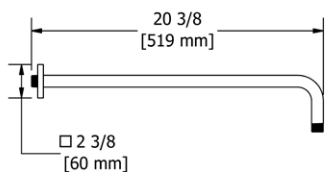

• Escutcheon included

Suggested Retail Price				
C	PN	BN	BG	
533	116	175	175	187

547 21" Wall Mount Shower Arm With Square Escutcheon