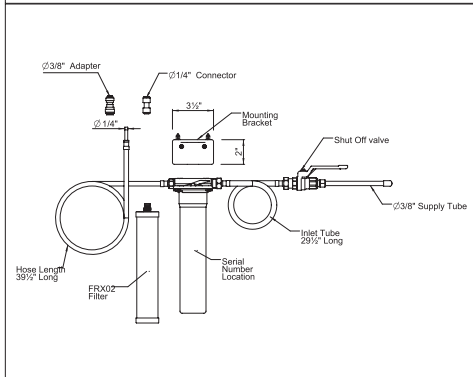

HRK-2000 Arolla™ Filtration System With Cartridge

Suggested Retail Price

	$
HRK-2000	639

- Includes cartridge, housing and connection hoses
- Filter faucet not included
- Recommend changing filter every 6 months or 1,000 gallons
- For replacement filter cartridge, order HRF-1000: $106
- Recommend changing filter system every 3 years due to constant water pressure on the inlet