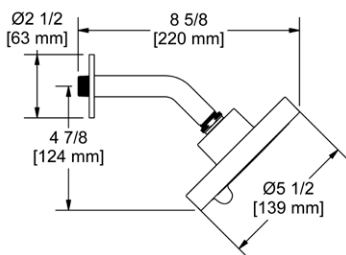

- Complements Momenti™ collection and other transitional designs
- 6 functions
- Flow rate options at 60 PSI:
 - 2.0 GPM
 - For 1.8 GPM, order -WS version (CEC compliant)

366 6" 2-Function Showerhead With Arm