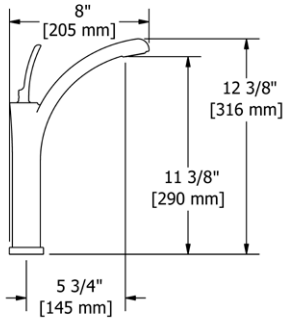

- 1.0 GPM at 60 PSI (CEC compliant)
- Drain sold separately. See drain options below and Lavatory Drain tab for pricing