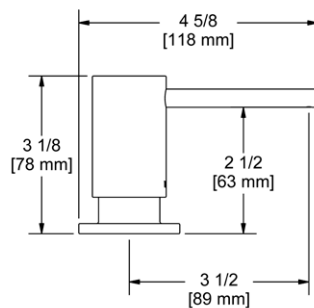

C, APC

SS

BK, MB

U.1998 High Performance Hot Water Tank

- 3-Year limited warranty
- Not compatible with ISE type dispensers

Suggested Retail Price

	Suggested Retail Price
	$
U.1998	887

QL66 Modern Pot Filler

- Dual quarter turn lever handle shut-offs, one at the wall and one at the outlet
- Folds away when not in use
- 1.8 GPM at 60 PSI (CEC compliant)

Suggested Retail Price

Handle	APC	PN	MB
QL66L-_-_-2	1484	1780	2077

SD7 Soap Dispenser

- Brass construction
- 13.5 fluid ounce bottle capacity
- Top fill

Suggested Retail Price

	C	SS	BK	BG
SD7 _-_-	196	245	283	283

SD8 Soap Dispenser

- Brass construction
- 13.5 fluid ounce bottle capacity
- Top fill

Suggested Retail Price

	C	SS	BK	BG
SD8 _-_-	183	229	270	270

SD9 Soap Dispenser

- Brass construction
- 13.5 fluid ounce bottle capacity
- Top fill

Suggested Retail Price

	C	SS	BK	BG
SD9 _-_-	196	245	270	278