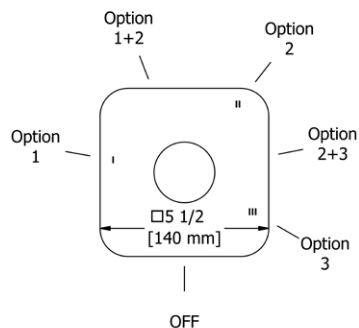

TSA45 (SHARED) Salomé™ 1/2" Therm & Pressure Balance Trim with 5 Functions

Suggested Retail Price		
	C	PN
TSA45	503	619

- Patented valve technology with both thermostatic and pressure balance functionality
- Temperature and volume control with diverter
- 5 functions
- Rough-in valve sold separately:
  - Order R45 therm & pressure balance rough-in valve: $245