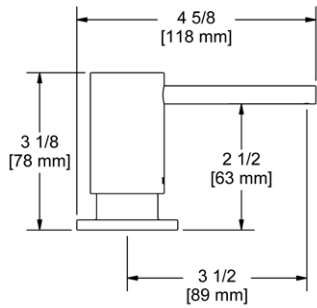

- Brass construction
- 13.5 fluid ounce bottle capacity
- Top fill

Suggested Retail Price

	C
SD8 _-	183

SD9 Soap Dispenser