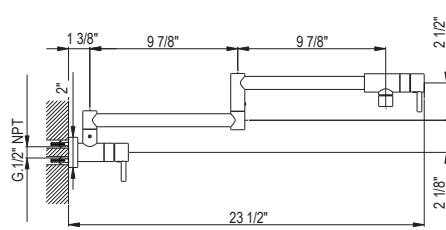

- Dual quarter turn lever handle shut-offs, one at the wall and one at the outlet
- Folds away when not in use
- 1.8 GPM at 60 PSI (CEC compliant)

Suggested Retail Price

Handle	APC	PN	MB
QL66L-_-_-2	1484	1780	2077