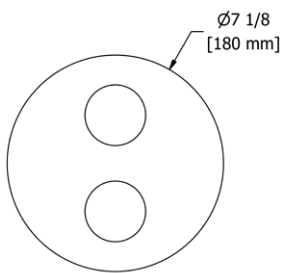

+

J

L

X

CICLO

CLASSIC

CS

EDGE

EIFFEL

EQUINOX

FRESK

GS

KUBIK

MOMENTI

PALLACE

PARABOLA

TMMRD45 (SHARED) Momenti™ 1/2" Therm & Pressure Balance Trim with 5 Functions

Suggested Retail Price

Handle	C	PN	BN	BK	BG	CBK	PNBK	BNBK	BGBK
TMMRD45+ __	491	624	624	702	702	491	624	624	702
TMMRD45J _	491	624	624	704	704	491	624	624	704
TMMRD45L __	491	624	624	702	702	491	624	624	702
TMMRD45X __	491	624	624	702	702	491	624	624	702

- Patented valve technology with both thermostatic and pressure balance functionality
- Temperature and volume control with diverter
- 5 functions
- Rough-in valve sold separately:
  - Order R45 therm & pressure balance rough-in valve: $245

TMMRD47 (NO SHARE) Momenti™ 1/2" Therm & Pressure Balance Trim with 3 Functions

Suggested Retail Price

Handle	C	PN	BN	BK	BG	CBK	PNBK	BNBK	BGBK
TMMRD47+ __	499	636	636	702	702	499	636	636	702
TMMRD47J _	499	636	636	704	704	499	636	636	704
TMMRD47L __	499	636	636	702	702	499	636	636	702
TMMRD47X __	499	636	636	702	702	499	636	636	702

- Patented valve technology with both thermostatic and pressure balance functionality
- Temperature and volume control with diverter
- 3 functions (CEC Compliant)
- Rough-in valve sold separately:
  - Order R45 therm & pressure balance rough-in valve: $245

TMMRD46 (SHARED) Momenti™ 3/4" Therm & Pressure Balance Trim with 6 Functions

Suggested Retail Price

Handle	C	PN	BN	CBK	PNBK	BNBK
TMMRD46+ __	944	1141	1180	944	1141	1180
TMMRD46J _	942	1141	1178	942	1141	1178
TMMRD46L __	944	1141	1178	944	1141	1178
TMMRD46X __	944	1141	1180	944	1141	1180

- Patented valve technology with both thermostatic and pressure balance functionality
- 2 temperature and volume controls with diverters
- 6 functions
- Rough-in valve sold separately:
  - Order R46 therm & pressure balance rough-in valve: $373