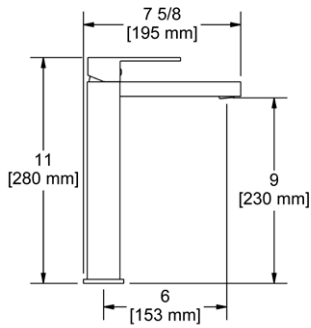

US01 Kubik™ Single Handle Lavatory Faucet

- 1.2 GPM at 60 PSI (CEC compliant)
- Push drain included with faucet

Suggested Retail Price			
	C	BN	BK
US01	318	398	414

UL01 Kubik™ Single Handle Tall Lavatory Faucet

- 1.2 GPM at 60 PSI (CEC compliant)
- Drain sold separately. See drain options below and Lavatory Drain tab for pricing

Suggested Retail Price			
	C	BN	BK
UL01	468	585	609

See Lavatory Drains Tab for pricing.

US08 Kubik™ Widespread Lavatory Faucet

- 1.2 GPM at 60 PSI (CEC compliant)
- Quick Connect system for easy installation
- Push drain included with faucet

Suggested Retail Price		
	C	BK
US08	468	609

US11 Kubik™ Wall Mount Lavatory Faucet

- 1.2 GPM at 60 PSI (CEC compliant)
- Drain sold separately. See drain options below and Lavatory Drain tab for pricing

Suggested Retail Price		
	C	BK
US11	648	877