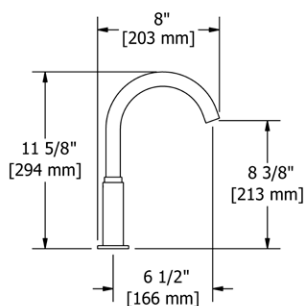

AZ601 Azure™ Bar/Food Prep Kitchen Faucet

Suggested Retail Price

	C	SS	BK	BG
AZ601 __	298	373	388	424
AZ601 __-10	248	310	323	353

- Flow rate options at 60 PSI:
  - 2.2 GPM
  - For 1.0 GPM, order -10 version