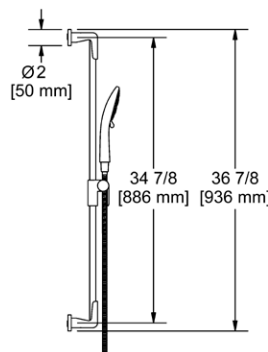

4839 Handshower Set With 37" Slide Bar and 5-Function Handshower

Suggested Retail Price

	C	PN	BK	BG
4839 __	398	478	518	566
4839 __-WS	398	478	518	566

- 4375 5-function handshower
- Flow rate options at 60 PSI:
  - 2.0 GPM
  - For 1.8 GPM, order -WS version (CEC compliant)