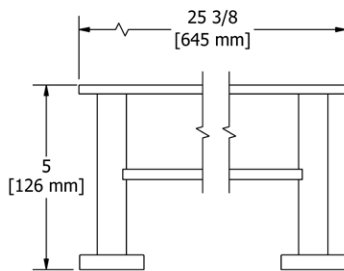

PX6 Paradox™ Double 24" Towel Bar

Suggested Retail Price

	C	BN	BK	BG
PX6 _ _	328	477	518	518

- Length cannot be cut down