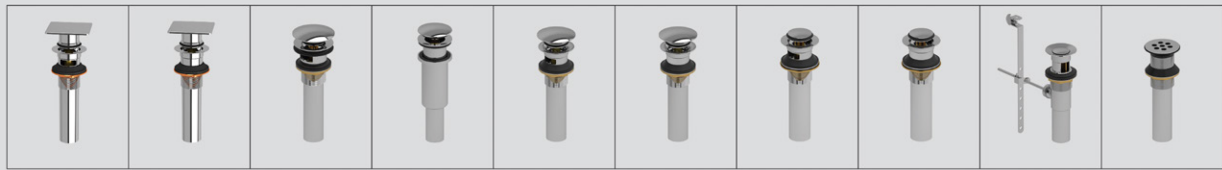

See Lavatory Drains Tab for pricing.

DB140

DL140

DB170

DL170

DB160

DL160

DB150

DL150

P170

DO170

EQ80 Equinox™ Wall Mount Tub Spout

- 1/2" copper slip fit inlet

Suggested Retail Price

	C	BN	BK
EQ80	258	330	346