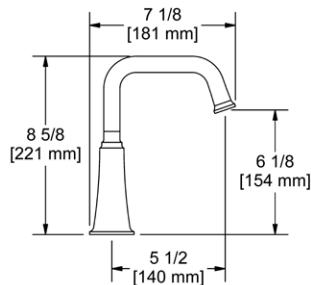

See Lavatory Drains Tab for pricing.

MMRD08 Momenti™ Widespread Lavatory Faucet with C-Spout

Suggested Retail Price

Handle	C	PN	BN	BK	BG	CBK	PNBK	BNBK	BGBK
MMRD08+ __	798	958	998	1038	1134	798	958	998	1134
MMRD08J __	798	958	998	1038	1134	798	958	998	1134
MMRD08L __	798	958	998	1038	1134	798	958	998	1134
MMRD08X __	798	958	998	1038	1134	798	958	998	1134

- 1.2 GPM at 60 PSI (WaterSense and CEC compliant)
- Quick Connect system for easy installation
- Push drain included with faucet

MMSQ08 Momenti™ Widespread Lavatory Faucet with U-Spout

Suggested Retail Price

Handle	C	PN	BN	BK	BG	CBK	PNBK	BNBK	BGBK
MMSQ08+ __	798	958	998	1038	1134	798	958	998	1134
MMSQ08J __	798	958	998	1038	1134	798	958	998	1134
MMSQ08L __	798	958	998	1038	1134	798	958	998	1134
MMSQ08X __	798	958	998	1038	1134	798	958	998	1134

- 1.2 GPM at 60 PSI (WaterSense and CEC compliant)
- Quick Connect system for easy installation
- Push drain included with faucet

MMSQ03 Momenti™ Wall Mount Lavatory Faucet

Suggested Retail Price

Handle	C	PN	BN	BK	BG	CBK	PNBK	BNBK	BGBK
MMSQ03+ __	898	1078	1123	1168	1276	898	1078	1123	1276
MMSQ03J __	898	1078	1123	1168	1276	898	1078	1123	1276
MMSQ03L __	898	1078	1123	1168	1276	898	1078	1123	1276
MMSQ03X __	898	1078	1123	1168	1276	898	1078	1123	1276

- 1.2 GPM at 60 PSI (WaterSense and CEC compliant)
- Drain sold separately. See drain options below and Lavatory Drain tab for pricing

See Lavatory Drains Tab for pricing.