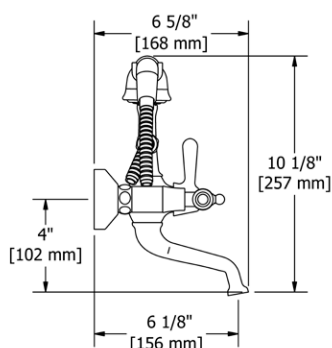

FI12 Classic 4-Hole Deck Mount Tub Filler

Suggested Retail Price

Handle	C	BN
FI12+ _ _	785	1087
FI12L _ _	785	1087

- Single-function anti-calcium handshower at 1.8 GPM at 60 PSI
- 11 GPM at 60 PSI
- 1/2" male NPT inlet

GN12 Classic 4-Hole Deck Mount Tub Filler

Suggested Retail Price

Handle	C	PN	BN	CW
GN12+ _ _	884	1158	1158	
GN12L _ _	884	1158	1158	884

- Single-function anti-calcium handshower at 1.8 GPM at 60 PSI
- 11 GPM at 60 PSI
- 1/2" male NPT inlet

PR12 Classic 4-Hole Deck Mount Tub Filler

Suggested Retail Price

Handle	C	BN	CW
PR12+ _ _	884	1158	
PR12L _ _	884	1158	884

- Single-function anti-calcium handshower at 1.8 GPM at 60 PSI
- 11 GPM at 60 PSI
- 1/2" male NPT inlet

MA06 Classic Two Hole Tub Filler

Suggested Retail Price

Handle	C	BN
MA06+ _ _	677	924
MA06L _ _	677	924

- Single-function anti-calcium handshower at 1.8 GPM at 60 PSI
- 11 GPM at 60 PSI
- 3/4" female NPT inlet
- Sold as wall mount installation
- For deck mount or floor mount installation, order TU02, TU26, TU33, or TU99

GN06 Classic Two Hole Tub Filler

Suggested Retail Price

Handle	C	PN	BN	CW
GN06+ _ _	706	965	965	
GN06L _ _	706	965	965	706

- Single-function anti-calcium handshower at 1.8 GPM at 60 PSI
- 11 GPM at 60 PSI
- 3/4" female NPT inlet
- Sold as wall mount installation
- For deck mount or floor mount installation, order TU02, TU26, TU33, or TU99