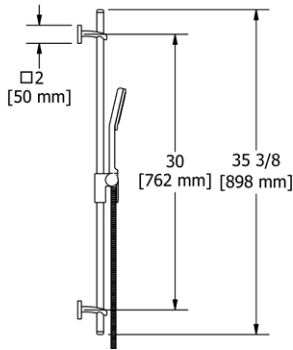

7007 Handshower Set With 35" Slide Bar and 3-Function Handshower

- 4370 3-function handshower
- Flow rate options at 60 PSI:
  - 2.0 GPM
  - For 1.7 GPM, order -WS version (CEC compliant)

Suggested Retail Price

	C	PN
7007 _ _	348	418
7007 _ _-WS	348	418