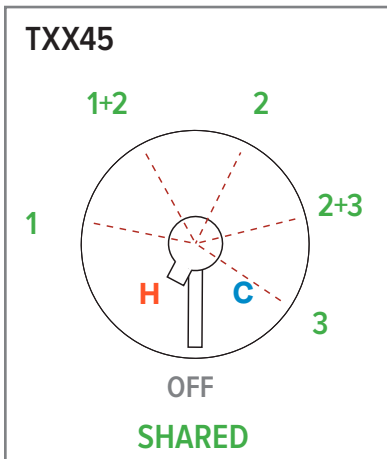

THERM & PRESSURE BALANCE ROUGH-IN VALVE

1/2" THERM & PRESSURE BALANCE - 5 FUNCTIONS

R45

- 6.3 GPM at 60 PSI
- Temperature and volume control with diverter
- Patented valve technology with both thermostatic and pressure balance functionality
- Recommended inlet connections: 1/2" NPT, PEX (SPEX), Expansion Pex (EX)
- Must add valve trim TXX45 for shared 5 functions
- Must add valve trim TXX47 for non-shared 3 functions