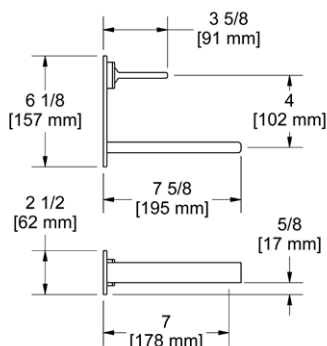

PXS01 Paradox™ Single Handle Lavatory Faucet

Suggested Retail Price			
	C	BK	BG
PXS01	448	583	637

- 1.0 GPM at 60 PSI (CEC compliant)
- Push drain included with faucet

PXL01 Paradox™ Single Handle Tall Lavatory Faucet

Suggested Retail Price			
	C	BK	BG
PXL01	648	843	921

- 1.0 GPM at 60 PSI (CEC compliant)
- Drain sold separately. See drain options below and Lavatory Drain tab for pricing

See Lavatory Drains Tab for pricing.

PX08 Paradox™ Widespread Lavatory Faucet

Suggested Retail Price			
	C	BK	BG
PX08	648	843	921

- 1.2 GPM at 60 PSI (WaterSense and CEC compliant)
- Quick Connect system for easy installation
- Push drain included with faucet

PX11 Paradox™ Wall Mount Lavatory Faucet

Suggested Retail Price			
	C	BK	BG
PX11	648	843	921

- 1.0 GPM at 60 PSI (CEC compliant)
- Drain sold separately. See drain options below and Lavatory Drain tab for pricing