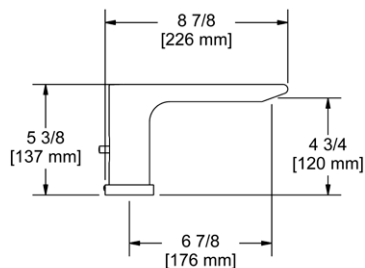

C

BN

TFR16 Fresk™ 3-Hole Deck Mount Tub Filler Trim

- Single-function anti-calcium handshower at 1.8 GPM at 60 PSI
- 8 GPM at 60 PSI
- Rough-in valve sold separately:
  - Order RHTB deck mount tub filler rough-in valve: $227

Suggested Retail Price

	C	BN
TFR16	523	654