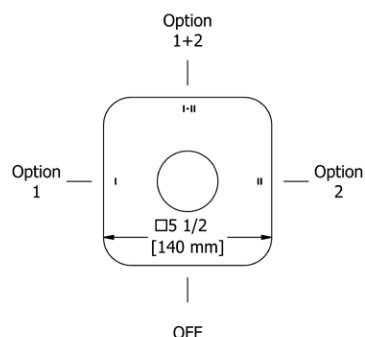

TFR23 (SHARED) Fresk™ 1/2" Therm & Pressure Balance Trim with 3 Functions

- Patented valve technology with both thermostatic and pressure balance functionality
- Temperature and volume control with diverter
- 3 functions
- Rough-in valve sold separately:
  - Order R23 therm & pressure balance rough-in valve: $176

Suggested Retail Price

	C	BN
TFR23	473	611