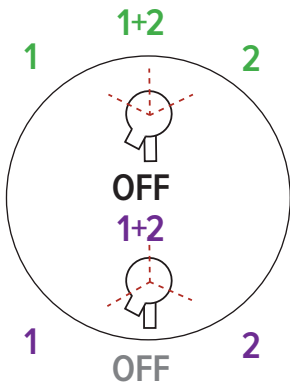

3/4" THERM & PRESSURE BALANCE ROUGH-IN VALVE

3/4" THERM & PRESSURE BALANCE - UP TO 6 FUNCTIONS

R46 Not CEC Compliant

- 10 GPM at 60 PSI
- 2 temperature and volume controls with diverters
- Patented valve technology with both thermostatic and pressure balance functionality
- Recommended inlet connection: 3/4" NPT
- Must add valve trim TXX46