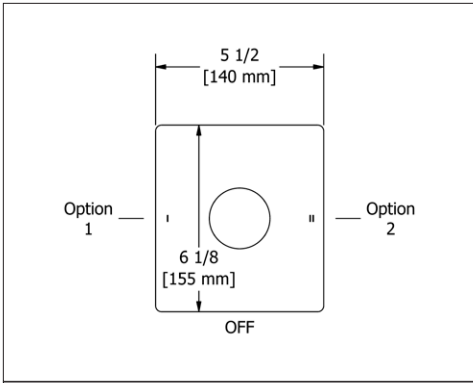

TUS44 (NO SHARE) Kubik™ 1/2" Therm & Pressure Balance Trim with 2 Functions

Suggested Retail Price

	C	BN	BK
TUS44	501	627	652

- Patented valve technology with both thermostatic and pressure balance functionality
- Temperature and volume control with diverter
- 2 functions (CEC Compliant)
- Rough-in valve sold separately:
  - Order R23 therm & pressure balance rough-in valve: $176