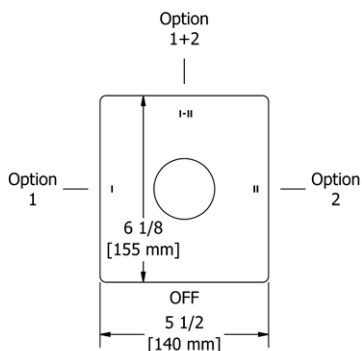

TZOTQ23 (SHARED) Zendo™ 1/2" Therm & Pressure Balance Trim with 3 Functions

Suggested Retail Price

	C	BN
TZOTQ23	388	485

- Patented valve technology with both thermostatic and pressure balance functionality
- Temperature and volume control with diverter
- 3 functions
- Rough-in valve sold separately:
  - Order R23 therm & pressure balance rough-in valve: $176