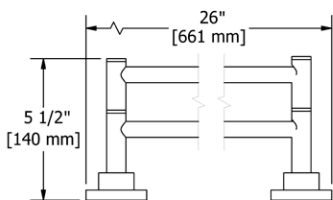

- There's no need to compromise on design in this essential space

ST5 Star 24" Towel Bar

Suggested Retail Price

	C	PN	BN	BK	BG
ST5	194	261	261	283	283

- Length can be cut down

ST6 Star Double 24" Towel Bar