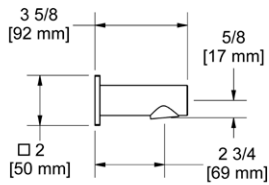

- 4 GPM at 60 PSI
- 1/2" copper slip fit inlet

Suggested Retail Price

	C	BN
845	112	140