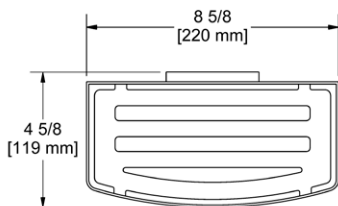

284 Wall Basket

- Removable
- Hidden anchors
- Polished stainless steel

Suggested Retail Price

	C
284	200