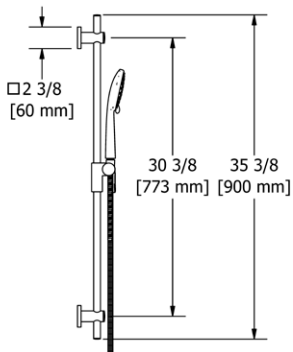

4823 Handshower Set With 36" Slide Bar and 4-Function Handshower

- 4363 4-function handshower
- Flow rate options at 60 PSI:
  - 2.0 GPM
  - For 1.8 GPM, order -WS version (CEC compliant)

Suggested Retail Price

	C
4823 _ _	318
4823 _ _-WS	318