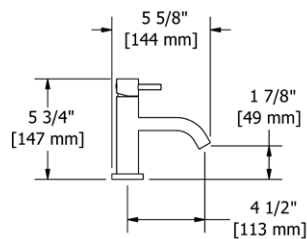

CS01 CS Single Handle Lavatory Faucet