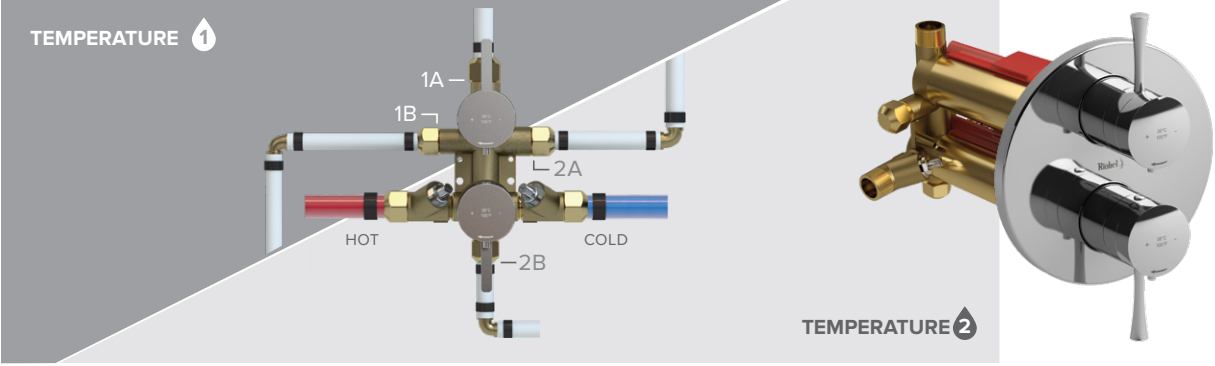

- 1A** 10 GPM at 60 PSI | **1B** Optional outlet (requires volume control) 2.9 GPM at 60 PSI
- 2A** 7.4 GPM at 60 PSI | **2B** Optional outlet (requires volume control) 2.9 GPM at 60 PSI

Multi-function: 2 different temperatures | 2 integrated volume controls | + 2 optional volume controls