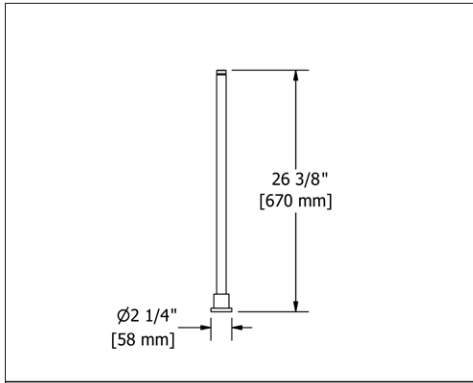

TU26 26" Floor Mount Riser Pair

Suggested Retail Price

	C	PN	BN	BK
TU26 _ _	573	809	809	745

- 3/4" outlet male; 1/2" inlet female NPT