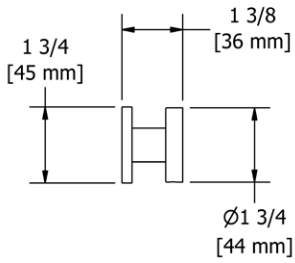

PX0 Paradox™ Robe Hook

Suggested Retail Price

	C	BN	BK	BG
PX0 _ _	68	100	112	112

- Holds one robe or towel close to your shower or bathing space

PX3 Paradox™ Toilet Paper Holder

Suggested Retail Price

	C	BN	BK	BG
PX3 _ _	95	158	173	173

- There's no need to compromise on design in this essential space

PX5 Paradox™ 24" Towel Bar

Suggested Retail Price

	C	BN	BK	BG
PX5 _ _	197	289	325	325

- Length can be cut down

PX6 Paradox™ Double 24" Towel Bar

Suggested Retail Price

	C	BN	BK	BG
PX6 _ _	328	477	518	518

- Length cannot be cut down

PX7 Paradox™ Towel Ring

Suggested Retail Price

	C	BN	BK	BG
PX7 _ _	115	177	212	212

- Elegantly display bath towels in a coordinated fashion with other accessories