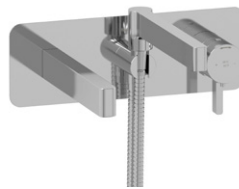

PX21 Paradox™ Wall Mount Tub Filler

- Thermostatic & pressure balance
- Single-function anti-calcium handshower at 1.8 GPM at 60 PSI
- 5 GPM at 60 PSI
- 1/2" female NPT inlet

Suggested Retail Price

	C	BK
PX21 _ _ _	1236	1607