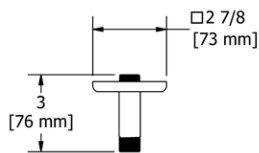

597 12" Ceiling Mount Shower Arm With Oval Escutcheon

- Escutcheon included

Suggested Retail Price	
C	
597	100

579 3" Ceiling Mount Shower Arm With Square Escutcheon

- Escutcheon included

Suggested Retail Price				
C	PN	BN	BK	
579	68	87	87	94