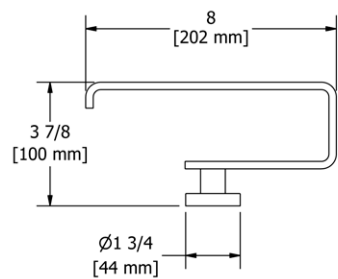

PX7 Paradox™ Towel Ring

Suggested Retail Price

	C	BN	BK	BG
PX7 _ _	115	177	212	212

- Elegantly display bath towels in a coordinated fashion with other accessories