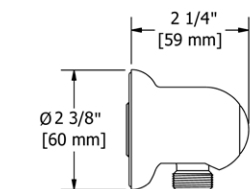

7007 Handshower Set With 35" Slide Bar and 3-Function Handshower

- 4370 3-function handshower
- Flow rate options at 60 PSI:
  - 2.0 GPM
  - For 1.7 GPM, order -WS version (CEC compliant)

Suggested Retail Price

	C	PN
7007 _ _	348	418
7007 _ _-WS	348	418

4823 Handshower Set With 36" Slide Bar and 4-Function Handshower

- 4363 4-function handshower
- Flow rate options at 60 PSI:
  - 2.0 GPM
  - For 1.8 GPM, order -WS version (CEC compliant)

Suggested Retail Price

	C
4823 _ _	318
4823 _ _-WS	318

2020 Handshower Set With 36" Slide Bar and 6-Function Handshower

- 4368 6-function handshower
- Flow rate options at 60 PSI:
  - 2.0 GPM
  - For 1.8 GPM, order -WS version (CEC compliant)

Suggested Retail Price

	C	PN	BN
2020 _ _	308	370	385
2020 _ _-WS	308	370	385

8080 Handshower Set With 39" Slide Bar and 4-Function Handshower

- 4372 4-function handshower
- Flow rate options at 60 PSI:
  - 1.8 GPM
  - For 1.5 GPM, order -15 version

Suggested Retail Price

	C
8080 _ _	488

747 Handshower Outlet

- 1/2" outlet male; 1/2" inlet female NPT

Suggested Retail Price

	C	PN	BN
747 _ _	39	65	65