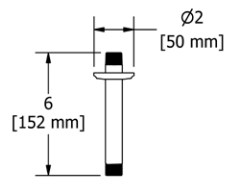

- Escutcheon included

Suggested Retail Price	
C	BG
599	65

508 6" Ceiling Mount Shower Arm With Round Escutcheon

- Escutcheon included

Suggested Retail Price					
C	PN	BN	BK	BG	
508	39	66	66	71	71

558 6" Ceiling Mount Shower Arm With Round Escutcheon