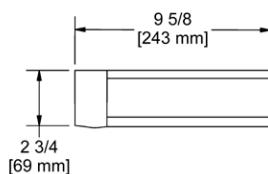

TRF46 (SHARED) Reflet 3/4" Therm & Pressure Balance Trim with 6 Functions

Suggested Retail Price

	C	BN	BC	BG
TRF46 _ _	698	873	838	992

- Available: Spring 2021
- Patented valve technology with both thermostatic and pressure balance functionality
- 2 temperature and volume controls with diverters
- 6 functions
- Rough-in valve sold separately:
  - Order R46 therm & pressure balance rough-in valve: $373

NEW

RFO Reflet Robe hook

Suggested Retail Price

	C	BN	BC	BG
RFO _ _	68	85	82	97

- Available: Spring 2021
- Holds one robe or towel close to your shower or bathing space

NEW

RF3 Reflet Toilet Paper holder

Suggested Retail Price

	C	BN	BC	BG
RF3 _ _	138	173	166	196

- Available: Spring 2021
- There's no need to compromise on design in this essential space

NEW

RF5 Reflet 24" towel bar

Suggested Retail Price

	C	BN	BC	BG
RF5 _ _	198	248	238	282

- Available: Spring 2021
- Length can be cut down

NEW

RF7 Reflet Towel hook

Suggested Retail Price

	C	BN	BC	BG
RF7 _ _	148	185	178	211

- Available: Spring 2021
- Elegantly display bath towels in a coordinated fashion with other accessories

NEW