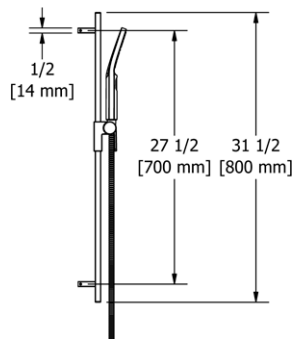

4844 Handshower Set With 32" Slide Bar and 4-Function Handshower

- 4364 4-function handshower
- Flow rate options at 60 PSI:
  - 2.0 GPM
  - For 1.8 GPM, order -WS version (CEC compliant)

Suggested Retail Price

	C	BK	BG
4844 _ _	288	375	409
4844 _ _ -WS	288	375	409