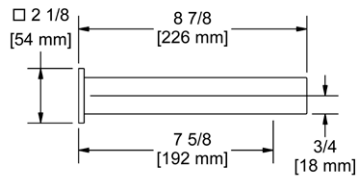

See Lavatory Drains Tab for pricing.