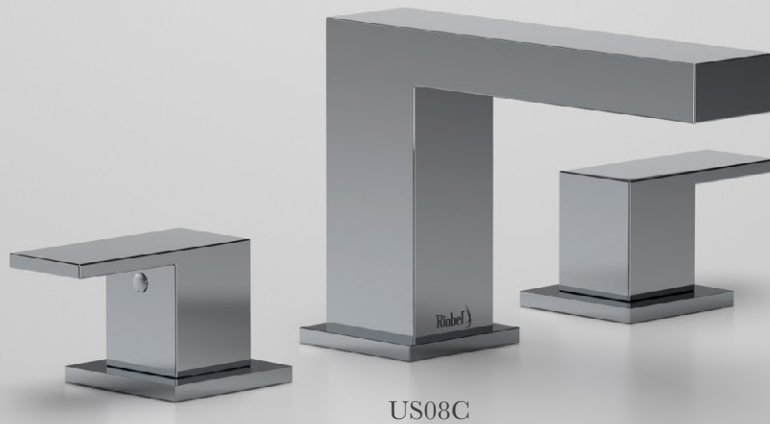

Here is beauty, squared. The linear form of the Kubik Collection makes a strong impression with block shapes of elegant proportions. It is a truly modern sculpture for the bathroom, made to stand out, especially in minimalist and contemporary décor. Expert engineering ensures precision performance and a variety of finish options allow you to make your own statement.