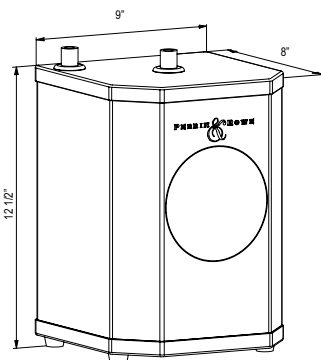

U.1998 High Performance Hot Water Tank

Suggested Retail Price	
Handle	MB
U.1998	887

- 3-Year limited warranty
- Not compatible with ISE type dispensers

QL66 Modern Pot Filler

- Dual quarter turn lever handle shut-offs, one at the wall and one at the outlet
- Folds away when not in use
- 1.8 GPM at 60 PSI (CEC compliant)