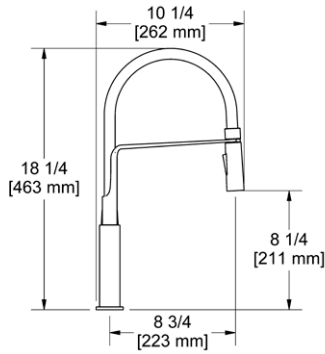

C, APC

SS

BK, MB

INDEX

2021 UPDATES

AZURE

BISTRO

CAYO

EDGE

LUDIK

MYTHIC

SOLSTICE

TRATTORIA

MY101 Mythic™ Pre-Rinse Chef-Style Kitchen Faucet

Suggested Retail Price

	C	SS	BK
MY101 __	428	535	557

- Dual-spray functionality with stream and spray settings
- 1.8 GPM at 60 PSI (CEC compliant)