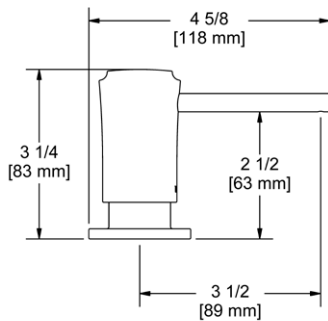

	C	SS	BK	BG
SD8 _ _	183	229	270	270

- Brass construction
- 13.5 fluid ounce bottle capacity
- Top fill

SD9 Soap Dispenser**Suggested Retail Price**

	C	SS	BK	BG
SD9 _ _	196	245	270	278

- Brass construction
- 13.5 fluid ounce bottle capacity
- Top fill