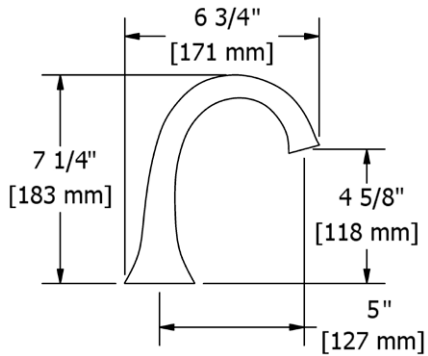

ED08 Edge Widespread Lavatory Faucet

Suggested Retail Price			
Handle	C	PN	BN
ED08+	448	538	560
ED08L	448	538	560

- 1.2 GPM at 60 PSI (WaterSense and CEC compliant)
- Quick Connect system for easy installation
- Push drain included with faucet