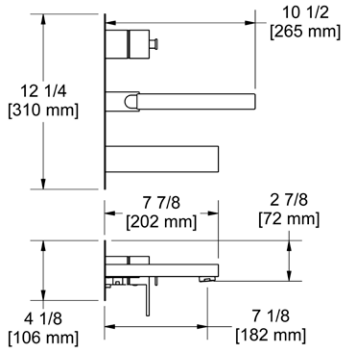

US21 Kubik™ Wall Mount Tub Filler

- Thermostatic & pressure balance
- Single-function anti-calcium handshower at 1.8 GPM at 60 PSI
- 5 GPM at 60 PSI
- 1/2" female NPT inlet

Suggested Retail Price

	C	BN	BK
US21	1386	1801	1802