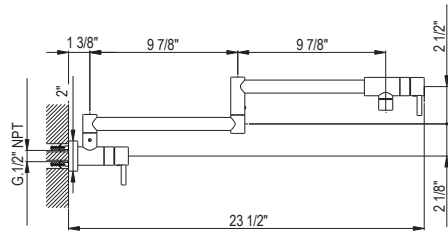

QL66 Modern Pot Filler