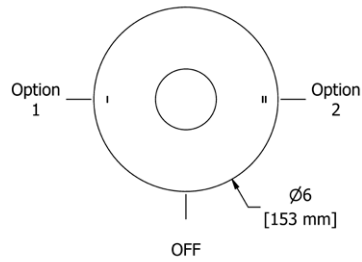

CICLO
CLASSIC
CS
EDGE
EIFFEL
EQUINOX
FRESK
GS
KUBIK
MOMENTI
PALLACE
PARABOLA

EXTTU33 3 1/2" Union Extensions

- 3/4" outlet male; 1/2" inlet female NPT

Suggested Retail Price			
	C	BN	
EXTTU33	93	116	

TEDTM51 Edge 1/2" Pressure Balance Trim

- Temperature and volume control
- 1 function
- Rough-in valve sold separately:
  - Order R51 pressure balance rough-in valve: $142

Suggested Retail Price			
	C	PN	BN
TEDTM51	238	286	298

TEDTM23 (SHARED) Edge 1/2" Therm & Pressure Balance Trim with 3 Functions

- Patented valve technology with both thermostatic and pressure balance functionality
- Temperature and volume control with diverter
- 3 functions
- Rough-in valve sold separately:
  - Order R23 therm & pressure balance rough-in valve: $176

Suggested Retail Price			
Handle	C	PN	BN
TEDTM23	428	514	535
TEDTM23+	428	514	535

TEDTM44 (NO SHARE) Edge 1/2" Therm & Pressure Balance Trim with 2 Functions

- Patented valve technology with both thermostatic and pressure balance functionality
- Temperature and volume control with diverter
- 2 functions (CEC Compliant)
- Rough-in valve sold separately:
  - Order R23 therm & pressure balance rough-in valve: $176

Suggested Retail Price			
Handle	C	PN	BN
TEDTM44	428	514	535
TEDTM44+	428	514	535

TEDTM45 (SHARED) Edge 1/2" Therm & Pressure Balance Trim with 5 Functions

- Patented valve technology with both thermostatic and pressure balance functionality
- Temperature and volume control with diverter
- 5 functions
- Rough-in valve sold separately:
  - Order R45 therm & pressure balance rough-in valve: $245

Suggested Retail Price			
Handle	C	PN	BN
TEDTM45	428	514	535
TEDTM45+	428	514	535