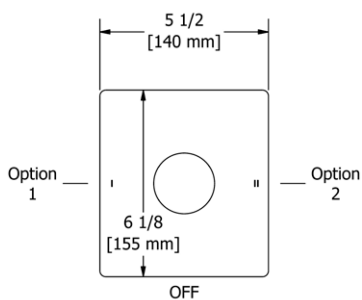

TZOTQ44 (NO SHARE) Zendo™ 1/2" Therm & Pressure Balance Trim with 2 Functions

Suggested Retail Price

	C	BN
TZOTQ44	388	485

- Patented valve technology with both thermostatic and pressure balance functionality
- Temperature and volume control with diverter
- 2 functions (CEC Compliant)
- Rough-in valve sold separately:
  - Order R23 therm & pressure balance rough-in valve: $176