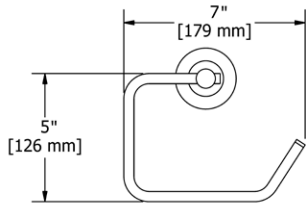

ST3 Star Toilet Paper Holder