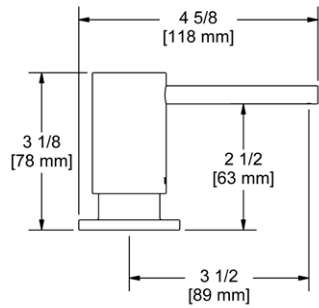

SD8 Soap Dispenser