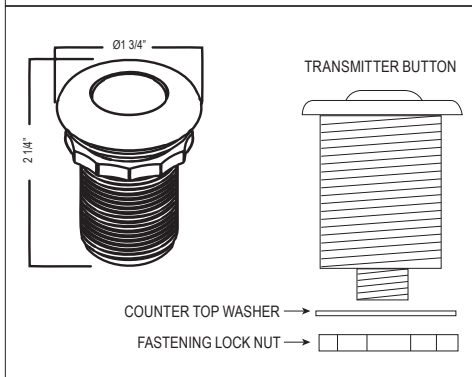

AS425 Waste Disposal Air Switch Button