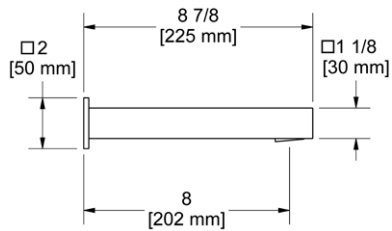

885 Wall Mount Tub Spout

- 1/2" copper slip fit inlet

Suggested Retail Price

	C	BN	BK
885 _ _	167	215	218