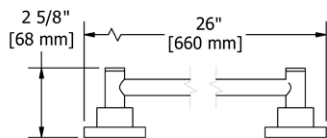

- There's no need to compromise on design in this essential space

ST5 Star 24" Towel Bar

Suggested Retail Price

	C	PN	BN	BK	BG
ST5	194	261	261	283	283

- Length can be cut down

ST6 Star Double 24" Towel Bar