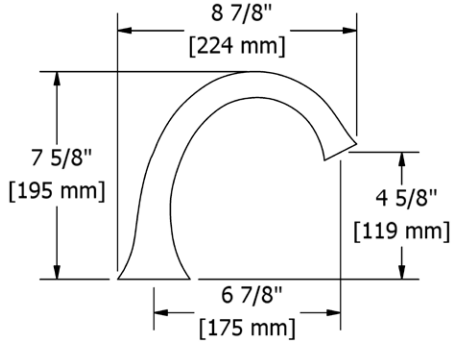

TED16 Edge 3-Hole Deck Mount Tub Filler Trim

- Single-function anti-calcium handshower at 1.8 GPM at 60 PSI
- 6 GPM at 60 PSI
- Rough-in valve sold separately:
  - Order RHTB deck mount tub filler rough-in valve: $227

Suggested Retail Price

	C	PN	BN
TED16	571	803	803