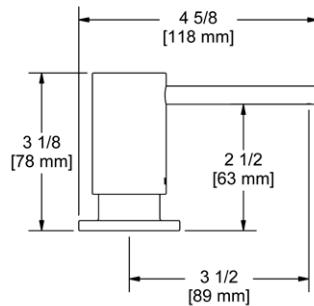

- Brass construction
- 13.5 fluid ounce bottle capacity
- Top fill

Suggested Retail Price

	C	BK
SD8_-_-	183	270

SD9 Soap Dispenser