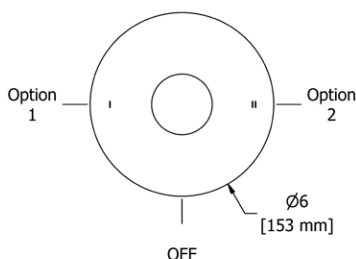

TMMRD39 Momenti™ Single Hole Floor Mount Tub Filler Trim with C-Spout

Handle	Suggested Retail Price									
	C	PN	BN	BK	BG	CBK	PNBK	BNBK	BGBK	
TMMRD39+ __	2175	2898	2898	3097	3097	2175	2898	2898	3097	
TMMRD39J __	2175	2898	2898	3097	3097	2175	2898	2898	3097	
TMMRD39L __	2175	2898	2898	3097	3097	2175	2898	2898	3097	
TMMRD39X __	2175	2898	2898	3097	3097	2175	2898	2898	3097	

- Thermostatic & pressure balance
- Single-function anti-calcium handshower at 1.8 GPM at 60 PSI
- 6 GPM at 60 PSI
- Rough-in valve sold separately: - Order RHFS rough-in valve: $241
  — Order RHBX rough-in valve for concrete floor installation: $483

TMMSQ39 Momenti™ Single Hole Floor Mount Tub Filler Trim with U-Spout

Handle	Suggested Retail Price									
	C	PN	BN	BK	BG	CBK	PNBK	BNBK	BGBK	
TMMSQ39+ __	2175	2898	2898	3097	3097	2175	2898	2898	3097	
TMMSQ39J __	2175	2898	2898	3097	3097	2175	2898	2898	3097	
TMMSQ39L __	2175	2898	2898	3097	3097	2175	2898	2898	3097	
TMMSQ39X __	2175	2898	2898	3097	3097	2175	2898	2898	3097	

- Thermostatic & pressure balance
- Single-function anti-calcium handshower at 1.8 GPM at 60 PSI
- 6 GPM at 60 PSI
- Rough-in valve sold separately: - Order RHFS rough-in valve: $241
  — Order RHBX rough-in valve for concrete floor installation: $483

TMMRD51 Momenti™ 1/2" Pressure Balance Trim

Handle	Suggested Retail Price									
	C	PN	BN	BK	BG	CBK	PNBK	BNBK	BGBK	
TMMRD51+ __	294	387	387	474	474	294	387	387	474	
TMMRD51J __	294	387	387	474	474	294	387	387	474	
TMMRD51L __	294	387	387	474	474	294	387	387	474	
TMMRD51X __	294	387	387	474	474	294	387	387	474	

- Temperature and volume control
- 1 function
- Rough-in valve sold separately:
  — Order R51 pressure balance rough-in valve: $142

TMMRD23 (SHARED) Momenti™ 1/2" Therm & Pressure Balance Trim with 3 Functions