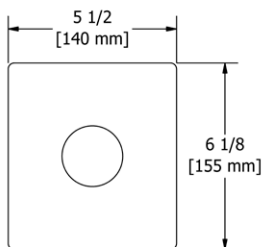

TZOOP37 Zendo™ Single Hole Floor Mount Tub Filler Trim with Trough

Suggested Retail Price

	C	BN
TZOOP37	3337	4713

- Single-function anti-calcium handshower at 1.8 GPM at 60 PSI
- 10 GPM at 60 PSI
- Rough-in valve sold separately:
  - Order RHFS floor mount tub filler rough-in valve: $241
  - Order RHBX floor mount tub filler rough-in valve for concrete floor installation: $483

TZOTQ51 Zendo™ 1/2" Pressure Balance Trim

Suggested Retail Price

	C	BN
TZOTQ51	224	327

- Temperature and volume control
- 1 function
- Rough-in valve sold separately:
  - Order R51 pressure balance rough-in valve: $142

TZOTQ23 (SHARED) Zendo™ 1/2" Therm & Pressure Balance Trim with 3 Functions

Suggested Retail Price

	C	BN
TZOTQ23	388	485

- Patented valve technology with both thermostatic and pressure balance functionality
- Temperature and volume control with diverter
- 3 functions
- Rough-in valve sold separately:
  - Order R23 therm & pressure balance rough-in valve: $176

TZOTQ44 (NO SHARE) Zendo™ 1/2" Therm & Pressure Balance Trim with 2 Functions

Suggested Retail Price

	C	BN
TZOTQ44	388	485

- Patented valve technology with both thermostatic and pressure balance functionality
- Temperature and volume control with diverter
- 2 functions (CEC Compliant)
- Rough-in valve sold separately:
  - Order R23 therm & pressure balance rough-in valve: $176

TZOTQ45 (SHARED) Zendo™ 1/2" Therm & Pressure Balance Trim with 5 Functions

Suggested Retail Price

	C	BN
TZOTQ45	376	470

- Patented valve technology with both thermostatic and pressure balance functionality
- Temperature and volume control with diverter
- 5 functions
- Rough-in valve sold separately:
  - Order R45 therm & pressure balance rough-in valve: $245