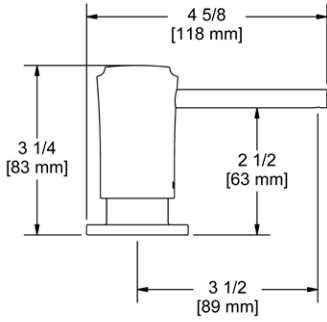

SD9 Soap Dispenser

- Brass construction
- 13.5 fluid ounce bottle capacity
- Top fill

Suggested Retail Price				
	C	SS	BK	BG
SD9	196	245	270	278

SD8 Soap Dispenser

- Brass construction
- 13.5 fluid ounce bottle capacity
- Top fill

Suggested Retail Price				
	C	SS	BK	BG
SD8	183	229	270	270

AS425 Waste Disposal Air Switch Button

- Remote on/off air switch button for activating garbage disposals
- Solution for island countertops or where an electrical switch is not available

Suggested Retail Price			
	APC	PN	MB
AS425	100	120	130

ROHL

AS450 Waste Disposal Control Box With Air Switch Button

- Remote on/off air switch button for activating garbage disposals
- Solution for island countertops or where an electrical switch is not available
- Control box with mounting hardware included

Suggested Retail Price			
	APC	PN	MB
AS450	301	361	391

ROHL

AG600 Air Gap

- Prevents contaminated sink water from entering the dishwasher

Suggested Retail Price			
	APC	PN	MB
AG600	71	85	92

ROHL