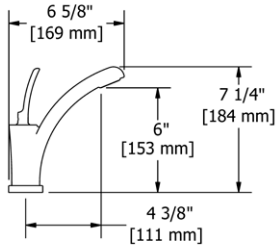

EDGE 45
Victoria + Albert® Price Book

KALDERA 62
Victoria + Albert® Price Book

BATHTUBS

TOULOUSE
Victoria + Albert® Price Book

KALDERA 2
Victoria + Albert® Price Book

SA01 Salomé™ Single Handle Lavatory Faucet