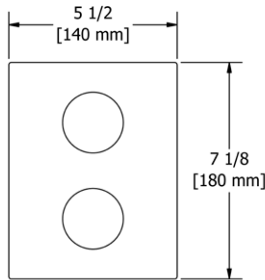

TPFTQ46 (SHARED) Profile® 3/4" Therm & Pressure Balance Trim with 6 Functions

Suggested Retail Price

	C
TPFTQ46	777

- Patented valve technology with both thermostatic and pressure balance functionality
- 2 temperature and volume controls with diverters
- 6 functions
- Rough-in valve sold separately:
  - Order R46 therm & pressure balance rough-in valve: $373

PFTQ83 (SHARED) Profile® 3/4" Therm & Pressure Balance Multi-Function System

Suggested Retail Price

	C
PFTQ83	1288

- Rough-in valve included with trim
- 2 temperature and 2 volume controls; also supports 2 optional volume controls
- Multi-function with optional volume controls
- 20 GPM at 60 PSI

KSO Kubik™ Robe Hook

Suggested Retail Price

	C	BN	BK
KSO	72	90	94

- Holds one robe or towel close to your shower or bathing space

KS3 Kubik™ Toilet Paper Holder

Suggested Retail Price

	C	BN	BK
KS3	100	125	130

- There's no need to compromise on design in this essential space

KS5 Kubik™ 24" Towel Bar

Suggested Retail Price

	C	BN	BK
KS5	185	232	241

- Length can be cut down