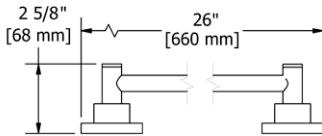

ST5 Star 24" Towel Bar

- Length can be cut down

Suggested Retail Price

	C	PN	BN	BK	BG
ST5 _ _	194	261	261	283	283

ST6 Star Double 24" Towel Bar

- Length cannot be cut down

Suggested Retail Price

	C	PN	BN	BK	BG
ST6 _ _	288	399	399	431	431