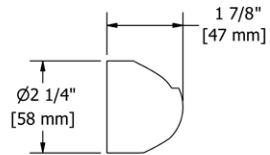

- Rounded design complements most collections

Suggested Retail Price		
	C	BN
4901	16	23

4903 Wall Mount Handshower Holder

- Adjustable

Suggested Retail Price		
	C	BN
4903	30	37

4950 Handshower Outlet With Holder