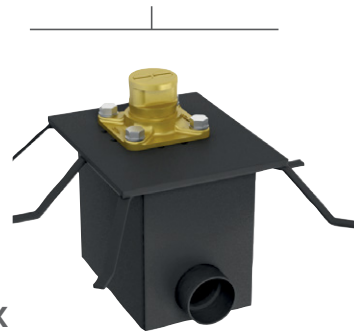

RHBX

OFFERED IN THREE TYPES OF CONNECTIONS