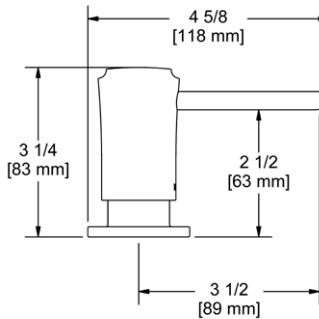

SD9 Soap Dispenser

Suggested Retail Price

	C	SS	BK	BG
SD9 _ _	196	245	270	278

- Brass construction
- 13.5 fluid ounce bottle capacity
- Top fill