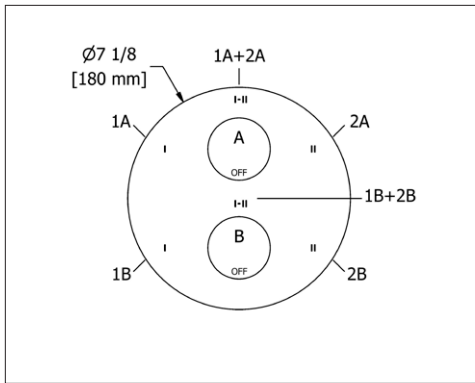

TCSTM46 (SHARED) CS 3/4" Therm & Pressure Balance Trim with 6 Functions

Suggested Retail Price

	C	BN
TCSTM46	727	909

- Patented valve technology with both thermostatic and pressure balance functionality
- 2 temperature and volume controls with diverters
- 6 functions
- Rough-in valve sold separately:
  - Order R46 therm & pressure balance rough-in valve: $373