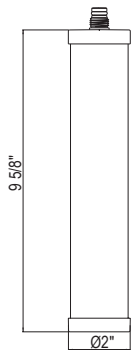

C, APC

SS

BK, MB

BG

LK101 Ludik™ Pull-Down Kitchen Faucet

Suggested Retail Price

	C	SS	BK	BG
LK101 _ _	698	873	908	992

- Boomerang™ pull-down technology seamlessly integrates sprayer into the spout while returning it quickly and easily to the sprayer's original position
- Dual-spray functionality with stream and spray settings
- 1.6 GPM at 60 PSI (CEC compliant)

AZ601 Azure™ Bar/Food Prep Kitchen Faucet

Suggested Retail Price

	C	SS	BK	BG
AZ601 _ _	298	373	388	424
AZ601 _ _-10	248	310	323	353

- Flow rate options at 60 PSI:
  - 2.2 GPM
  - For 1.0 GPM, order -10 version

AZ701 Azure™ Filter Kitchen Faucet

Suggested Retail Price

	C	SS	BK	BG
AZ701 _ _	298	373	388	424

- May be used with HRK-2000 inline filter system
- Not suitable for reverse osmosis systems or instant hot systems
- 1.2 GPM at 60 PSI (CEC compliant)

HRF-1000 Arolla™ Replacement Filter Cartridge

Suggested Retail Price

	$
HRF-1000	106

- Replacement cartridge for HRK-2000 filter system
- Recommend changing filter every 6 months or 1,000 gallons

PERRIN & ROWE ROHL

HRK-2000 Arolla™ Filtration System With Cartridge

Suggested Retail Price

	$
HRK-2000	639

- Includes cartridge, housing and connection hoses
- Filter faucet not included
- Recommend changing filter every 6 months or 1,000 gallons
- For replacement filter cartridge, order HRF-1000: $106
- Recommend changing filter system every 3 years due to constant water pressure on the inlet

PERRIN & ROWE ROHL