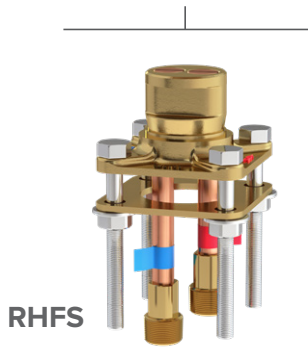

ROUGH-IN VALVES FOR FLOOR MOUNT TUB FILLERS

RHFS