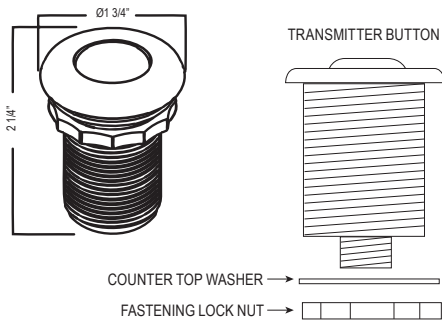

AS425 Waste Disposal Air Switch Button

- Remote on/off air switch button for activating garbage disposals
- Solution for island countertops or where an electrical switch is not available

Suggested Retail Price

	APC	PN	MB
AS425 _ _	100	120	130

ROHL