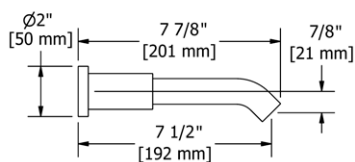

- 1/2" female NPT inlet

Suggested Retail Price

	C	PN	BN
BM80 _ _	141	194	194