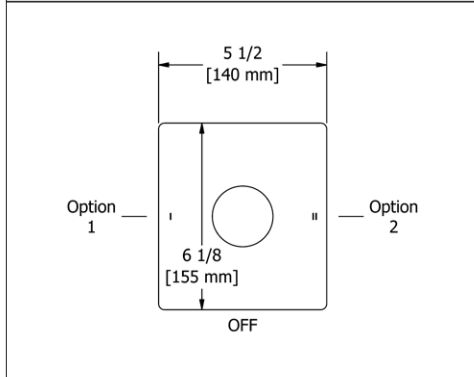

TPXTQ44 (NO SHARE) Paradox™ 1/2" Therm & Pressure Balance Trim with 2 Functions

Suggested Retail Price

	C	BG
TPXTQ44	414	649

- Patented valve technology with both thermostatic and pressure balance functionality
- Temperature and volume control with diverter
- 2 functions (CEC Compliant)
- Rough-in valve sold separately:
  - Order R23 therm & pressure balance rough-in valve: $176