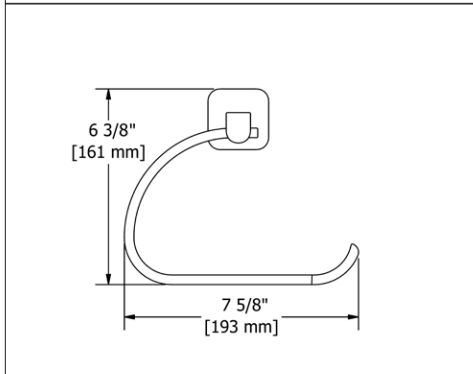

SA3 Salomé™ Toilet Paper Holder

Suggested Retail Price

	C	PN
SA3	115	173

- There's no need to compromise on design in this essential space