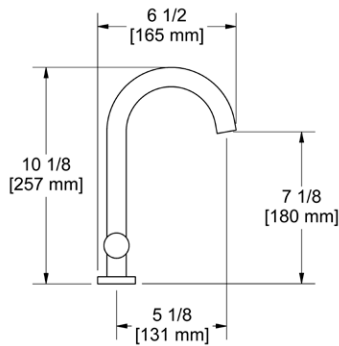

AZ701 Azure™ Filter Kitchen Faucet

Suggested Retail Price

	C	SS	BK	BG
AZ701 __	298	373	388	424

- May be used with HRK-2000 inline filter system
- Not suitable for reverse osmosis systems or instant hot systems
- 1.2 GPM at 60 PSI (CEC compliant)

HRF-1000 Arolla™ Replacement Filter Cartridge

Suggested Retail Price

	$
HRF-1000	106

- Replacement cartridge for HRK-2000 filter system
- Recommend changing filter every 6 months or 1,000 gallons