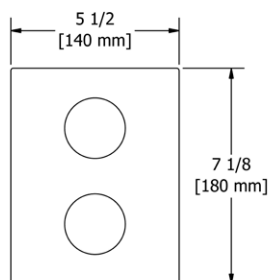

TPXTQ47 (NO SHARE) Paradox™ 1/2" Therm & Pressure Balance Trim with 3 Functions

Suggested Retail Price

	C	BG
TPXTQ47	414	654

- Patented valve technology with both thermostatic and pressure balance functionality
- Temperature and volume control with diverter
- 3 functions (CEC Compliant)
- Rough-in valve sold separately:
  - Order R45 therm & pressure balance rough-in valve: $245

TPXTM46 (SHARED) Paradox™ 3/4" Therm & Pressure Balance Trim with 6 Functions

Suggested Retail Price

	C
TPXTM46	777

- Patented valve technology with both thermostatic and pressure balance functionality
- 2 temperature and volume controls with diverters
- 6 functions
- Rough-in valve sold separately:
  - Order R46 therm & pressure balance rough-in valve: $373

TPXTQ46 (SHARED) Paradox™ 3/4" Therm & Pressure Balance Trim with 6 Functions

Suggested Retail Price

	C
TPXTQ46	777

- Patented valve technology with both thermostatic and pressure balance functionality
- 2 temperature and volume controls with diverters
- 6 functions
- Rough-in valve sold separately:
  - Order R46 therm & pressure balance rough-in valve: $373

PXTM83 (SHARED) Paradox™ 3/4" Therm & Pressure Balance Multi-Function System

Suggested Retail Price

	C
PXTM83	1288

- Rough-in valve included with trim
- 2 temperature and 2 volume controls; also supports 2 optional volume controls
- Multi-function with optional volume controls
- 20 GPM at 60 PSI

PXTQ83 (SHARED) Paradox™ 3/4" Therm & Pressure Balance Multi-Function System

Suggested Retail Price

	C
PXTQ83	1288

- Rough-in valve included with trim
- 2 temperature and 2 volume controls; also supports 2 optional volume controls
- Multi-function with optional volume controls
- 20 GPM at 60 PSI