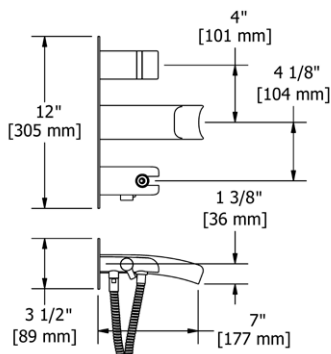

SA07 Salomé™ Wall Mount Tub Filler

Suggested Retail Price

	C	PN
SA07 _ _ _	1927	2615

- Thermostatic & pressure balance
- Single-function anti-calcium handshower at 1.8 GPM at 60 PSI
- 11 GPM at 60 PSI
- 1/2" female NPT inlet