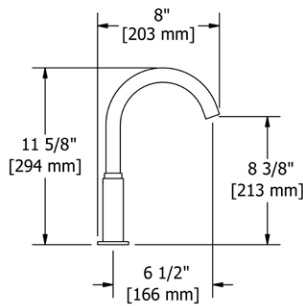

AZ601 Azure™ Bar/Food Prep Kitchen Faucet

Suggested Retail Price

	C	SS	BK	BG
AZ601 _ _	298	373	388	424
AZ601 _ _-10	248	310	323	353

- Flow rate options at 60 PSI:
  - 2.2 GPM
  - For 1.0 GPM, order -10 version