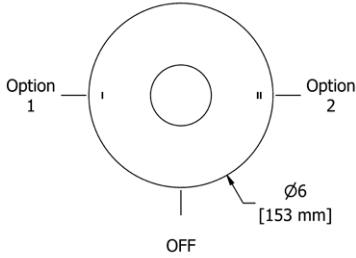

TSYTM44 (NO SHARE) Sylla™ 1/2" Therm & Pressure Balance Trim with 2 Functions

Suggested Retail Price

	C	BN
TSYTM44	414	518

- Patented valve technology with both thermostatic and pressure balance functionality
- Temperature and volume control with diverter
- 2 functions (CEC Compliant)
- Rough-in valve sold separately:
  - Order R23 therm & pressure balance rough-in valve: $176