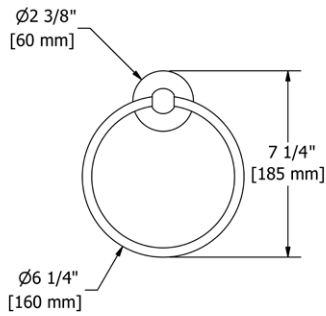

HU7 Hudson™ Towel Ring

Suggested Retail Price

	C	PN	BN
HU7 __	97	128	128