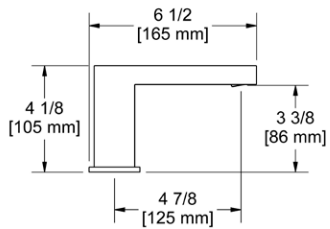

US01 Kubik™ Single Handle Lavatory Faucet

- 1.2 GPM at 60 PSI (CEC compliant)
- Push drain included with faucet

Suggested Retail Price			
	C	BN	BK
US01	318	398	414

UL01 Kubik™ Single Handle Tall Lavatory Faucet

- 1.2 GPM at 60 PSI (CEC compliant)
- Drain sold separately. See drain options below and Lavatory Drain tab for pricing

Suggested Retail Price			
	C	BN	BK
UL01	468	585	609

See Lavatory Drains Tab for pricing.

US08 Kubik™ Widespread Lavatory Faucet

- 1.2 GPM at 60 PSI (CEC compliant)
- Quick Connect system for easy installation
- Push drain included with faucet

Suggested Retail Price		
	C	BK
US08	468	609

US11 Kubik™ Wall Mount Lavatory Faucet

- 1.2 GPM at 60 PSI (CEC compliant)
- Drain sold separately. See drain options below and Lavatory Drain tab for pricing

Suggested Retail Price		
	C	BK
US11	648	877