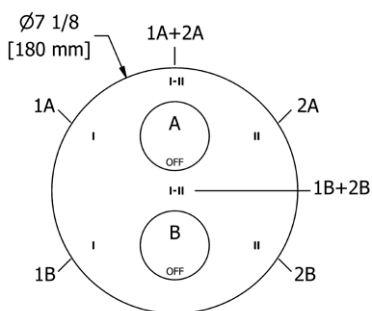

TMMRD46 (SHARED) Momenti™ 3/4" Therm & Pressure Balance Trim with 6 Functions

Suggested Retail Price

Handle	C	PN	BN	CBK	PNBK	BNBK
TMMRD46+ __	944	1141	1180	944	1141	1180
TMMRD46J _	942	1141	1178	942	1141	1178
TMMRD46L __	944	1141	1178	944	1141	1178
TMMRD46X __	944	1141	1180	944	1141	1180

- Patented valve technology with both thermostatic and pressure balance functionality
- 2 temperature and volume controls with diverters
- 6 functions
- Rough-in valve sold separately:
  - Order R46 therm & pressure balance rough-in valve: $373