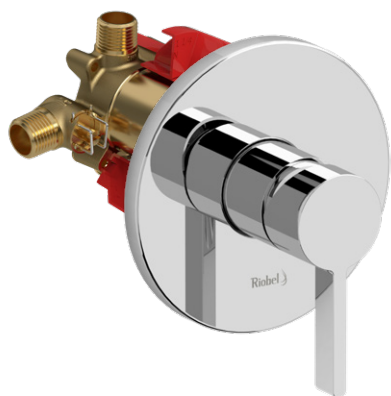

PRESSURE BALANCE ROUGH-IN VALVE

PRESSURE BALANCE - 1 FUNCTION

R51

- 5.8 GPM at 60 PSI
- Temperature and volume control
- Recommended inlet connections: 1/2" NPT, PEX (SPEX), Expansion Pex (EX)
- Must add valve trim TXX51

R51 1/2" Pressure Balance Rough-in Valve with 1 Function

- Temperature and volume control
- 1 function
- 5 GPM at 60 PSI
- Available inlet connections: 1/2" NPT, PEX (SPEX), Expansion Pex (EX)
- Must order TXX51 trim

Suggested Retail Price	
Connection	$
R51	142
R51-EX	142
R51-SPEX	142