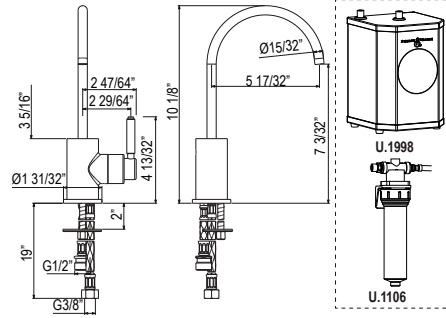

GKIT7545 Lux™ Hot Water Dispenser, Tank And Filter Kit

Suggested Retail Price			
Handle	APC	PN	MB
GKIT7545LM _ _ -2	1573	1670	1876

- .5 GPM at 45 PSI (CEC compliant)
- Order U.PR.F1 for hot water replacement filter cartridge
- Includes U.1998 Hot water tank and U.1106 filter system