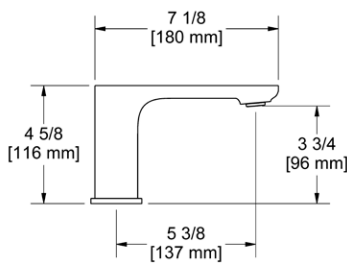

EQ08 Equinox™ Widespread Lavatory Faucet

- 1.2 GPM at 60 PSI (WaterSense and CEC compliant)
- Quick Connect system for easy installation
- Push drain included with faucet

Suggested Retail Price

	C	BN	BK
EQ08	548	685	713