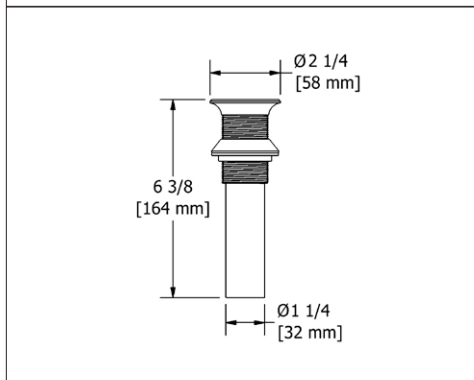

DO170 Grid Drain Without Overflow

- 1 1/4" tail piece

	Suggested Retail Price	
	C	BN
DO170 _ _	37	60