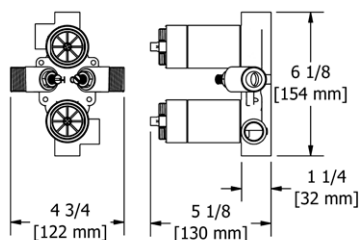

3/4" THERM & PRESSURE BALANCE ROUGH-IN VALVE

3/4" THERM & PRESSURE BALANCE - UP TO 6 FUNCTIONS

R46 Not CEC Compliant

- 10 GPM at 60 PSI
- 2 temperature and volume controls with diverters
- Patented valve technology with both thermostatic and pressure balance functionality
- Recommended inlet connection: 3/4" NPT
- Must add valve trim TXX46