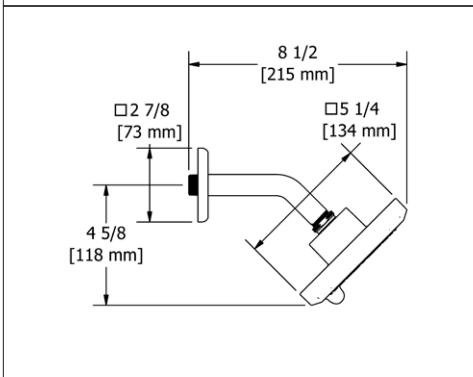

326 5" 6-Function Showerhead With Arm