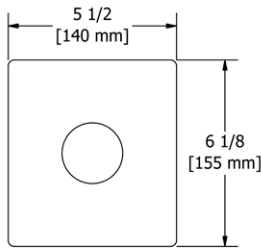

TPX39 Paradox™ Single Hole Floor Mount Tub Filler Trim

Suggested Retail Price

	C	BK	BG
TPX39	1689	2196	2399

- Thermostatic & pressure balance
- Single-function anti-calcium handshower at 1.8 GPM at 60 PSI
- 6 GPM at 60 PSI
- Rough-in valve sold separately:
  - Order RHFS floor mount tub filler rough-in valve: $241
  - Order RHBX floor mount tub filler rough-in valve for concrete floor installation: $483

TPXTM51 Paradox™ 1/2" Pressure Balance Trim

Suggested Retail Price

	C	BK	BG
TPXTM51	224	373	373

- Temperature and volume control
- 1 function
- Rough-in valve sold separately:
  - Order R51 pressure balance rough-in valve: $142

TPXTQ51 Paradox™ 1/2" Pressure Balance Trim

Suggested Retail Price

	C	BG
TPXTQ51	224	373

- Temperature and volume control
- 1 function
- Rough-in valve sold separately:
  - Order R51 pressure balance rough-in valve: $142

TPXTM23 (SHARED) Paradox™ 1/2" Therm & Pressure Balance Trim with 3 Functions

Suggested Retail Price

	C	BK	BG
TPXTM23	414	649	649

- Patented valve technology with both thermostatic and pressure balance functionality
- Temperature and volume control with diverter
- 3 functions
- Rough-in valve sold separately:
  - Order R23 therm & pressure balance rough-in valve: $176

TPXTM44 (NO SHARE) Paradox™ 1/2" Therm & Pressure Balance Trim with 2 Functions

Suggested Retail Price

	C	BK	BG
TPXTM44	414	649	649

- Patented valve technology with both thermostatic and pressure balance functionality
- Temperature and volume control with diverter
- 2 functions (CEC Compliant)
- Rough-in valve sold separately:
  - Order R23 therm & pressure balance rough-in valve: $176