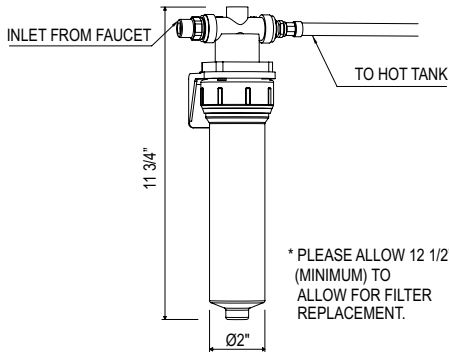

U.1106 Hot Water Filtration System

Suggested Retail Price	
Handle	MB
U.1106	355

- Includes cartridge, housing and connection hoses
- Filter faucet not included
- For replacement filter cartridge, order U.PRF1: $123
- Recommend changing filter every 6 months or 1,000 gallons