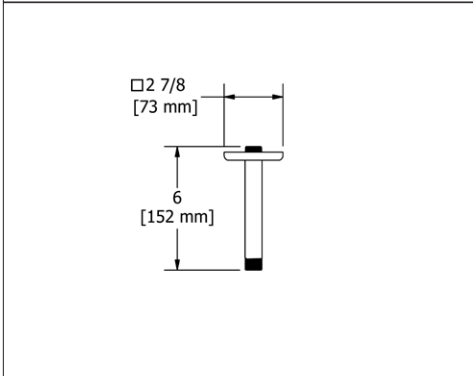

• Escutcheon included

578 6" Ceiling Mount Shower Arm With Square Escutcheon

Suggested Retail Price

	C	PN	BN	BK
578 _ _	77	101	101	110

• Escutcheon included

528 6" Ceiling Mount Shower Arm With Square Escutcheon