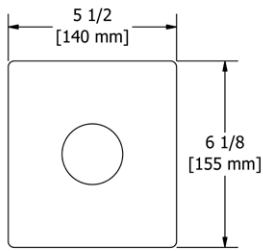

CICLO

CLASSIC

CS

EDGE

EIFFEL

EQUINOX

FRESH

GS

KUBIK

MOMENTI

PALLACE

PARABOLA