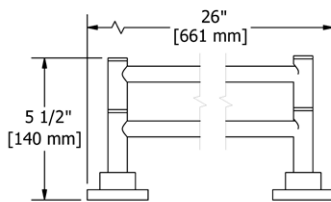

ST6 Star Double 24" Towel Bar

Suggested Retail Price

	C	PN	BN	BK	BG
ST6	288	399	399	431	431

- Length cannot be cut down