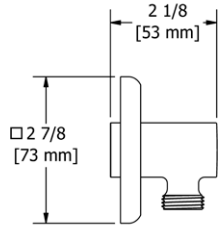

794 Handshower Outlet

Suggested Retail Price

	C
794 _ _	112

- Complements Venty™ collection and other transitional designs

772 Handshower Outlet

Suggested Retail Price

	C	PN	BN	BK
772 _ _	88	117	117	128

- Complements Salomé™/Equinox™ collection and other modern designs