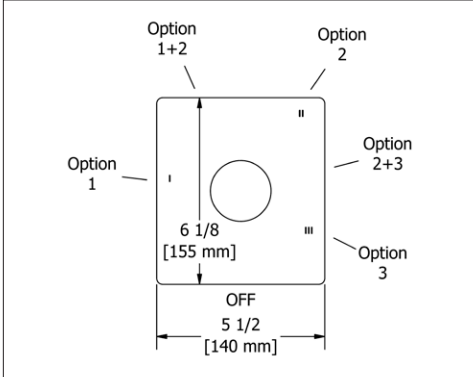

TUS45 (SHARED) Kubik™ 1/2" Therm & Pressure Balance Trim with 5 Functions

Suggested Retail Price

	C	BN	BK
TUS45	501	627	652

- Patented valve technology with both thermostatic and pressure balance functionality
- Temperature and volume control with diverter
- 5 functions
- Rough-in valve sold separately:
  - Order R45 therm & pressure balance rough-in valve: $245