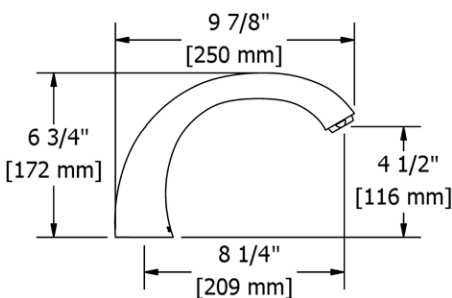

PR12 Classic 4-Hole Deck Mount Tub Filler

Suggested Retail Price

Handle	C	BN	CW
PR12+ _ _	884	1158	
PR12L _ _	884	1158	884

- Single-function anti-calcium handshower at 1.8 GPM at 60 PSI
- 11 GPM at 60 PSI
- 1/2" male NPT inlet