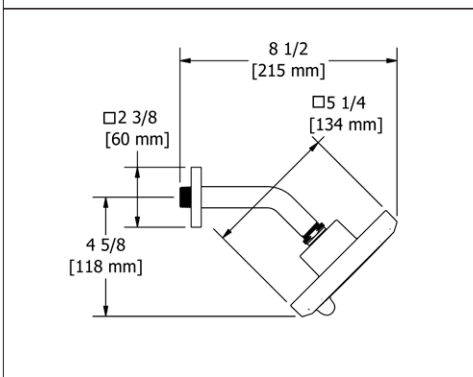

326 5" 6-Function Showerhead With Arm

Suggested Retail Price

	C	PN	BN	BK
326 _ _	206	258	258	
326 _ _ -WS	206	258	258	

- Complements Eiffel™ collection and other transitional designs
- 6 functions
- Flow rate options at 60 PSI:
 - 2.0 GPM
 - For 1.8 GPM, order -WS version (CEC compliant)