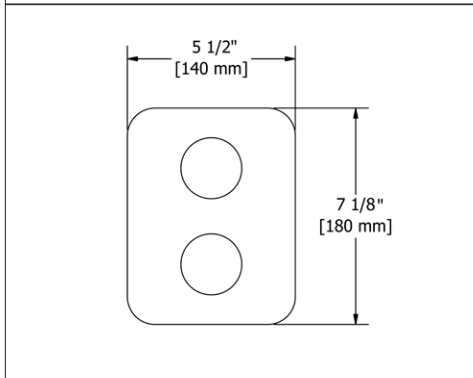

SA83 (SHARED) Salomé™ 3/4" Therm & Pressure Balance Multi-Function System

Suggested Retail Price

	C	PN
SA83	1458	1749

- Rough-in valve included with trim
- 2 temperature and 2 volume controls; also supports 2 optional volume controls
- Multi-function with optional volume controls
- 20 GPM at 60 PSI