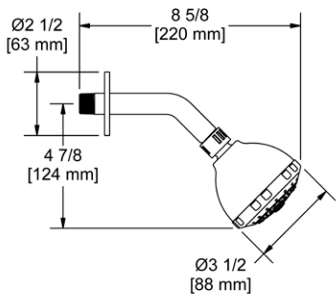

SHOWER

The House of Rohl® brands bring the spa experience home with an exclusive and complete shower offering. Showerheads that deliver a decadent deluge. Handshowers and body sprays immerse the body in soothing rejuvenation. Customers can select designs to achieve the aesthetics and performance they desire — from traditional designs to sleek modern lines, and everything in between. Shower selections with style and quality as well as accessories that add a finishing touch to any décor.