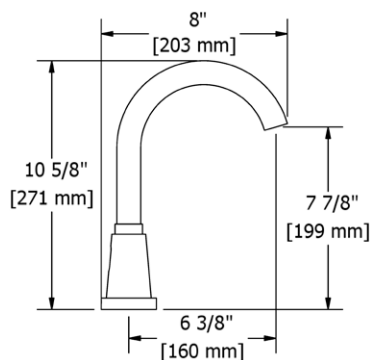

PA12 Pallace™ 4-Hole Deck Mount Tub Filler

Suggested Retail Price

Handle	C	PN	BN
PA12+ _ _	900	1158	1158
PA12L _ _	900	1158	1158

- Single-function anti-calcium handshower at 1.8 GPM at 60 PSI
- 11 GPM at 60 PSI
- 1/2" male NPT inlet