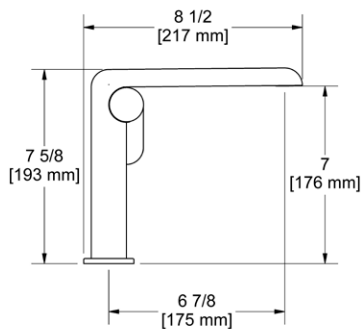

ios 54
Victoria + Albert® Price Book

KALDERA 56
Victoria + Albert® Price Book

BATHTUBS

ios
Victoria + Albert® Price Book

KALDERA 2
Victoria + Albert® Price Book

CISO1 Ciclo™ Single Handle Lavatory Faucet

Handle	Suggested Retail Price									
	C	BC	BK	BG	CBK	BKC	BCBK	BKBC	BGBK	BKBG
CISO1 __	598	748	778	850	598	778	748	778	850	778
CISO1KN __	598	748	778	850	598	778	748	778	850	778
CISO1LN __	598	748	778	850	598	778	748	778	850	778