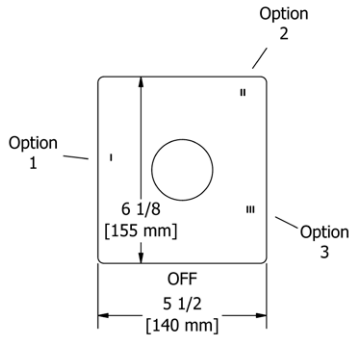

TPXTQ47 (NO SHARE) Paradox™ 1/2" Therm & Pressure Balance Trim with 3 Functions

Suggested Retail Price

	C	BG
TPXTQ47	414	654

- Patented valve technology with both thermostatic and pressure balance functionality
- Temperature and volume control with diverter
- 3 functions (CEC Compliant)
- Rough-in valve sold separately:
  - Order R45 therm & pressure balance rough-in valve: $245