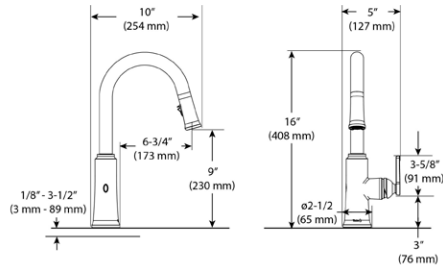

**TTRD111** Trattoria™ Pull-Down Touchless Kitchen Faucet with C-Spout**Suggested Retail Price**

	C	SS	BK	BG
TTRD111 __	898	1123	1168	1276

- Available: Spring 2021
- 3" activation range and 2 minute auto shut-off
- Boomerang™ pull-down technology seamlessly integrates sprayer into the spout while returning it quickly and easily to the sprayer's original position
- Dual-spray functionality with stream and spray settings
- 1.5 GPM at 60 PSI (CEC compliant)
- For AC Plug-in Adaptor Kit order U.CC80AC: \$133