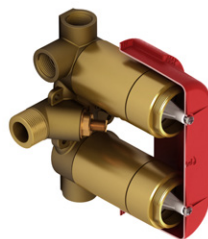

R46 3/4" Therm & Pressure Balance Rough-in Valve Multi-Function System

Suggested Retail Price

	$
R46	373

- Patented valve technology with both thermostatic and pressure balance functionality
- 2 temperature and volume controls with diverters
- Up to 6 functions
- 10 GPM at 60 PSI
- Available inlet connections for max GPM flow rate: 1/2" or 3/4" NPT, 3/4" PEX (SPEX), 3/4" Expansion Pex (EX)
- Must order TXX46 (shared) trim