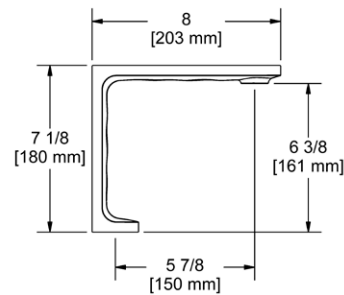

RFS01 Reflet Single Handle Lavatory Faucet

Suggested Retail Price				
	C	BN	BC	BG
RFS01	448	560	538	637

- Available: Spring 2021
- 1.2 GPM at 60 PSI (WaterSense and CEC compliant)
- Push drain included with faucet

RFL01 Reflet Single Handle Tall Lavatory Faucet

Suggested Retail Price				
	C	BN	BC	BG
RFL01	648	810	778	921

- Available: Spring 2021
- 1.2 GPM at 60 PSI (WaterSense and CEC compliant)
- Drain sold separately. See drain options below and Lavatory Drain tab for pricing

See Lavatory Drains Tab for pricing.

RF08 Reflet Widespread Lavatory Faucet

Suggested Retail Price				
	C	BN	BC	BG
RF08	648	810	778	921

- Available: Spring 2021
- 1.2 GPM at 60 PSI (WaterSense and CEC compliant)
- Quick Connect system for easy installation
- Push drain included with faucet

TRF360 Reflet Wall Mount Lavatory Faucet Trim

Suggested Retail Price				
	C	BN	BC	BG
TRF360	598	748	718	850

- Available: Spring 2021
- 360 degree handle installation
- 4-point handle installation (top, right, bottom, left)
- 1.2 GPM at 60 PSI (WaterSense and CEC compliant)
- Drain sold separately. See drain options below and Lavatory Drain tab for pricing
- Rough-in valve sold separately:
  - Order RH360 rough-in valve: $106