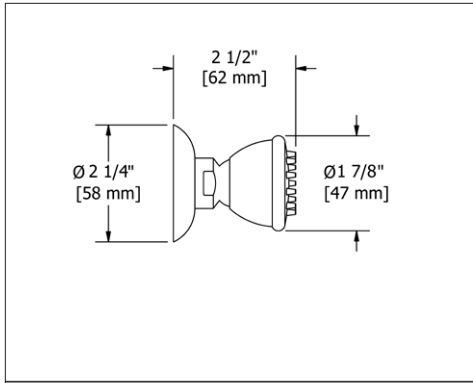

327 Single Function Body Spray