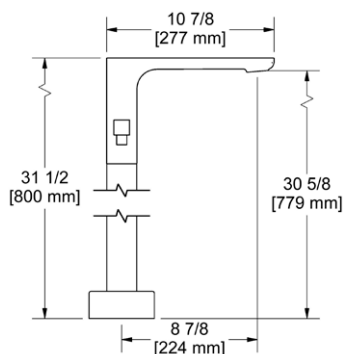

TEQ39 Equinox™ Single Hole Floor Mount Tub Filler Trim

- Thermostatic & pressure balance
- Single-function anti-calcium handshower at 1.8 GPM at 60 PSI
- 6 GPM at 60 PSI
- Rough-in valve sold separately:
  — Order RHFS floor mount tub filler rough-in valve: $241
  — Order RHBX floor mount tub filler rough-in valve for concrete floor installation: $483

Suggested Retail Price

	C	BN	BK
TEQ39	1689	2282	2409