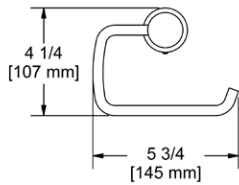

**PB0 Parabola™ Robe Hook****Suggested Retail Price**

	C	PN	BK	BG
PB0 _ _	68	82	89	97

- Holds one robe or towel close to your shower or bathing space

PB3 Parabola™ Toilet Paper Holder**Suggested Retail Price**