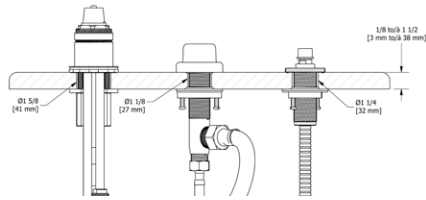

TUB FILLER ROUGH-IN VALVES

RHTB Deck Mount Tub Filler Rough-in Valve