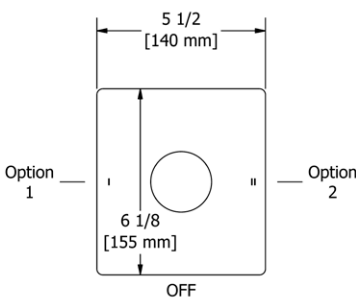

CICLO

CLASSIC

CS

EDGE

EIFFEL

EQUINOX

FRESH

GS

KUBIK

MOMENTI

PALLACE

PARABOLA

TPATQ51 Pallace™ 1/2" Pressure Balance Trim

Suggested Retail Price

	C	BN
TPATQ51	224	327

- Temperature and volume control
- 1 function
- Rough-in valve sold separately:
  - Order R51 pressure balance rough-in valve: $142

TPATM23 (SHARED) Pallace™ 1/2" Therm & Pressure Balance Trim with 3 Functions

Suggested Retail Price

Handle	C	PN	BN
TPATM23	414	516	518
TPATM23+	414	516	518

- Patented valve technology with both thermostatic and pressure balance functionality
- Temperature and volume control with diverter
- 3 functions
- Rough-in valve sold separately:
  - Order R23 therm & pressure balance rough-in valve: $176

TPATM44 (NO SHARE) Pallace™ 1/2" Therm & Pressure Balance Trim with 2 Functions

Suggested Retail Price

Handle	C	PN	BN
TPATM44	414	516	518
TPATM44+	414	515	518

- Patented valve technology with both thermostatic and pressure balance functionality
- Temperature and volume control with diverter
- 2 functions (CEC Compliant)
- Rough-in valve sold separately:
  - Order R23 therm & pressure balance rough-in valve: $176

TPATQ23 (SHARED) Pallace™ 1/2" Therm & Pressure Balance Trim with 3 Functions

Suggested Retail Price

Handle	C	BN
TPATQ23	414	518
TPATQ23+	414	518

- Patented valve technology with both thermostatic and pressure balance functionality
- Temperature and volume control with diverter
- 3 functions
- Rough-in valve sold separately:
  - Order R23 therm & pressure balance rough-in valve: $176

TPATQ44 (NO SHARE) Pallace™ 1/2" Therm & Pressure Balance Trim with 2 Functions

Suggested Retail Price

Handle	C	PN	BN
TPATQ44	414	516	518
TPATQ44+	414	516	518