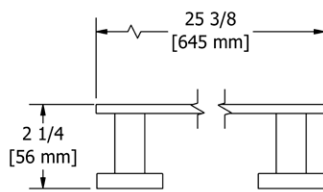

	C	BN	BK	BG
PX3 _ _	95	158	173	173

- There's no need to compromise on design in this essential space

**PX5 Paradox™ 24" Towel Bar****Suggested Retail Price**

	C	BN	BK	BG
PX5 _ _	197	289	325	325

- Length can be cut down