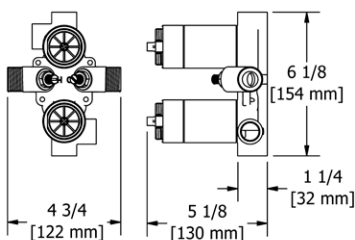

2 optional volume controls