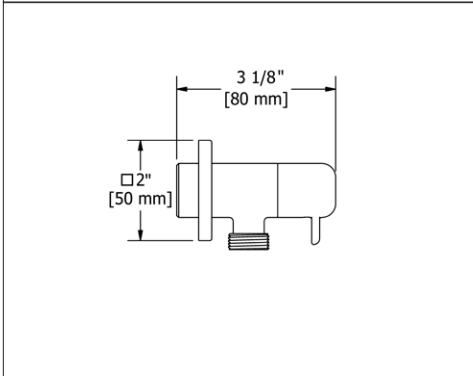

Suggested Retail Price	
	C
799	194

777 Handshower Outlet With Integrated Volume Control

- Complements Salomé™/Equinox™ collection and other modern designs

Suggested Retail Price		
	C	PN
777	152	221

770 Handshower Outlet With Integrated Volume Control