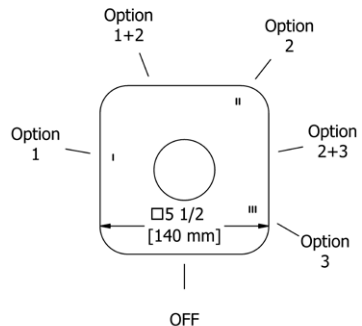

TEQ45 (SHARED) Equinox™ 1/2" Therm & Pressure Balance Trim with 5 Functions

Suggested Retail Price			
	C	BN	BK
TEQ45	414	540	577

- Patented valve technology with both thermostatic and pressure balance functionality
- Temperature and volume control with diverter
- 5 functions
- Rough-in valve sold separately:
  - Order R45 therm & pressure balance rough-in valve: $245