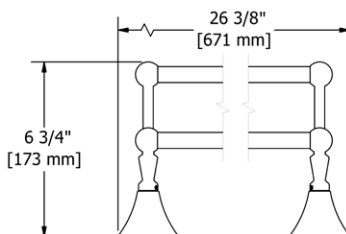

Suggested Retail Price

	C	PN	BN
HU5 _ _	179	243	243

HU6 Hudson™ Double 24" Towel Bar

• Length cannot be cut down

Suggested Retail Price

	C	PN	BN
HU6 _ _	278	366	366

HU7 Hudson™ Towel Ring

• Elegantly display bath towels in a coordinated fashion with other accessories