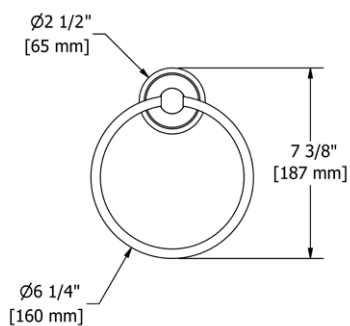

(MA) L

RT6 Retro™ Double 24" Towel Bar

- Length cannot be cut down

Suggested Retail Price

	C	PN	BN
RT6	347	514	514

RT7 Retro™ Towel Ring

- Elegantly display bath towels in a coordinated fashion with other accessories