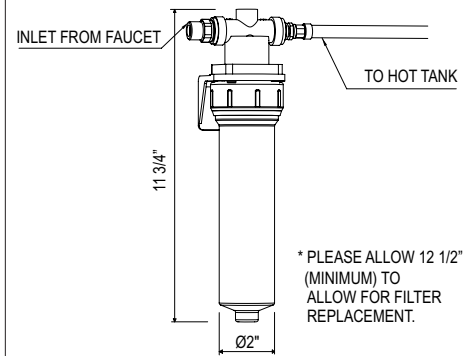

U.1106 Hot Water Filtration System

Suggested Retail Price

	$
U.1106	355

- Includes cartridge, housing and connection hoses
- Filter faucet not included
- For replacement filter cartridge, order U.PRF1: $123
- Recommend changing filter every 6 months or 1,000 gallons

PERRIN & ROWE