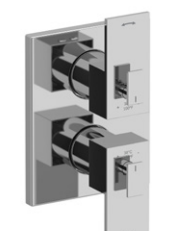

Suggested Retail Price

	C	BN
US83	1473	1915

- Rough-in valve included with trim
- 2 temperature and 2 volume controls; also supports 2 optional volume controls
- Multi-function with optional volume controls
- 20 GPM at 60 PSI