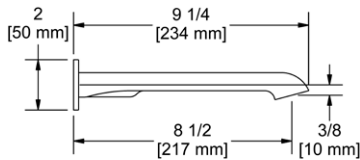

ZO80 Zendo™ Wall Mount Tub Spout

- 1/2" copper slip fit inlet

Suggested Retail Price

	C	BN
ZO80 _ _	297	372