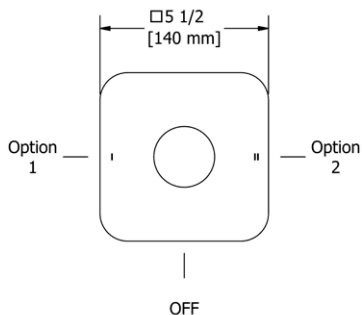

TEQ44 (NO SHARE) Equinox™ 1/2" Therm & Pressure Balance Trim with 2 Functions

Suggested Retail Price			
	C	BN	BK
TEQ44	414	540	577

- Patented valve technology with both thermostatic and pressure balance functionality
- Temperature and volume control with diverter
- 2 functions (CEC Compliant)
- Rough-in valve sold separately:
  - Order R23 therm & pressure balance rough-in valve: $176