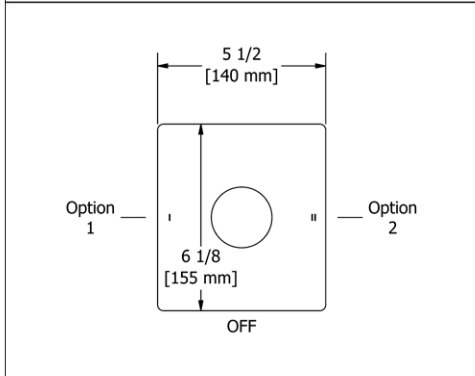

TPFTQ44 (NO SHARE) Profile® 1/2" Therm & Pressure Balance Trim with 3 Functions

Suggested Retail Price

	C
TPFTQ44	414

- Patented valve technology with both thermostatic and pressure balance functionality
- Temperature and volume control with diverter
- 2 functions (CEC Compliant)
- Rough-in valve sold separately:
  - Order R23 therm & pressure balance rough-in valve: $176