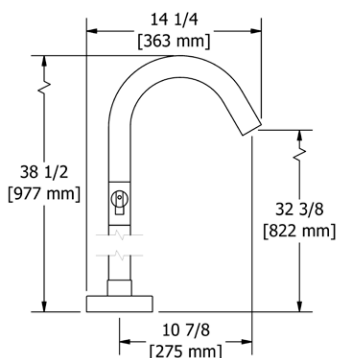

TPA39 Pallace™ Single Hole Floor Mount Tub Filler Trim

Suggested Retail Price

	C	PN	BN
TPA39 _ _	1302	1818	1818

- Thermostatic & pressure balance
- Single-function anti-calcium handshower at 1.8 GPM at 60 PSI
- 6 GPM at 60 PSI
- Rough-in valve sold separately:
  - Order RHFS floor mount tub filler rough-in valve: $241
  - Order RHBX floor mount tub filler rough-in valve for concrete floor installation: $483