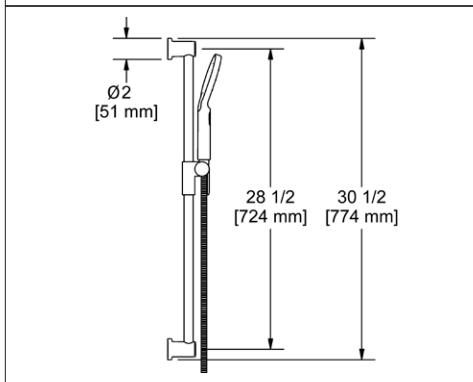

4664 Handshower Set With 31" Slide Bar and 4-Function Handshower

Suggested Retail Price

Flow Rate	C	PN	BN	BK	BG
4664 _ _	258	310	323	336	367

- 4364 4-function handshower
- Flow rate options at 60 PSI:
  - 2.0 GPM
  - For 1.5 GPM, order -15 version