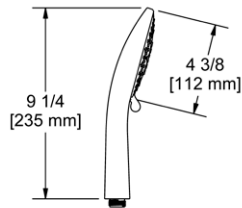

- 6 functions
- 1.8 GPM at 60 PSI (CEC compliant), -WS Version

Suggested Retail Price			
	C	PN	BN
4368 _ _-WS	118	142	148

4372 4" 4-Function Handshower