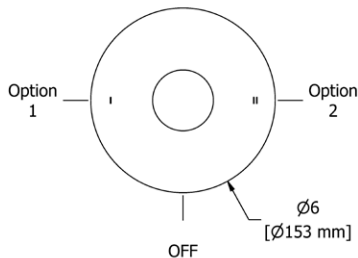

TPB23 (SHARED) Parabola™ 1/2" Therm & Pressure Balance Trim with 3 Functions

Suggested Retail Price

	C	PN	BK	BG
TPB23	498	598	648	708

- Patented valve technology with both thermostatic and pressure balance functionality
- Temperature and volume control with diverter
- 3 functions
- Rough-in valve sold separately:
 - Order R23 therm & pressure balance rough-in valve: \$176