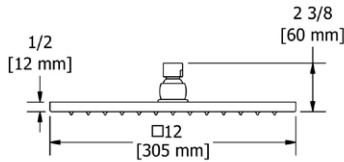

- 1 function
- 2.0 GPM at 60 PSI

Suggested Retail Price

	C	PN	BK	BG
482 _ _	604	731	858	858