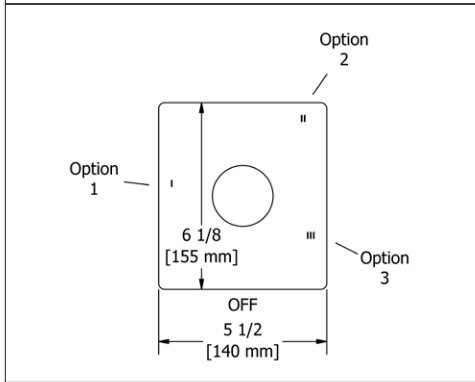

TPATQ47 (NO SHARE) Pallace™ 1/2" Therm & Pressure Balance Trim with 3 Functions

Suggested Retail Price

Handle	C	BN
TPATQ47	414	518
TPATQ47+	414	518

- Patented valve technology with both thermostatic and pressure balance functionality
- Temperature and volume control with diverter
- 3 functions (CEC Compliant)
- Rough-in valve sold separately:
  - Order R45 therm & pressure balance rough-in valve: $245