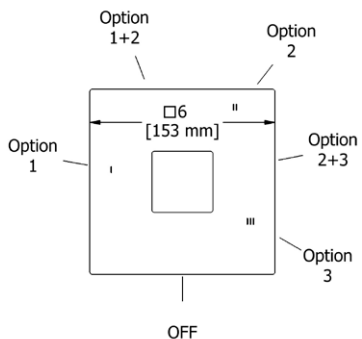

TRF45 (SHARED) Reflet 1/2" Therm & Pressure Balance Trim with 5 Functions

NEW

- Available: Spring 2021
- Patented valve technology with both thermostatic and pressure balance functionality
- Temperature and volume control with diverter
- 5 functions
- Rough-in valve sold separately:
  - Order R45 therm & pressure balance rough-in valve: $245

Suggested Retail Price

	C	BN	BC	BG
TRF45 _ _	428	535	514	608