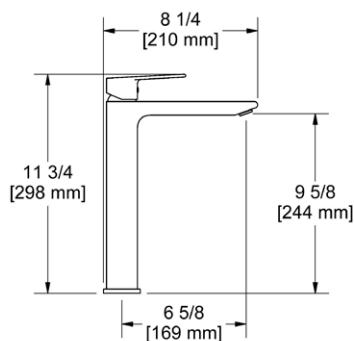

FRS01 Fresk™ Single Handle Lavatory Faucet

Suggested Retail Price

	C	BN
FRS01	328	410

- 1.2 GPM at 60 PSI (WaterSense and CEC compliant)
- Push drain included with faucet

FRL01 Fresk™ Single Handle Tall Lavatory Faucet

Suggested Retail Price

	C	BN
FRL01	528	660

- 1.2 GPM at 60 PSI (CEC compliant)
- Drain sold separately. See drain options below and Lavatory Drain tab for pricing

See Lavatory Drains Tab for pricing.

FR08 Fresk™ Widespread Lavatory Faucet

Suggested Retail Price

	C	BN
FR08	528	660

- 1.2 GPM at 60 PSI (CEC compliant)
- Quick Connect system for easy installation
- Push drain included with faucet

FR80 Wall Mount Tub Spout

Suggested Retail Price

	C	BN
FR80	309	394

- 1/2" copper slip fit inlet