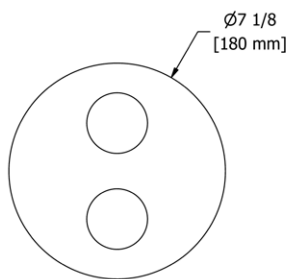

SYTM83 (SHARED) Sylla™ 3/4" Therm & Pressure Balance Multi-Function System