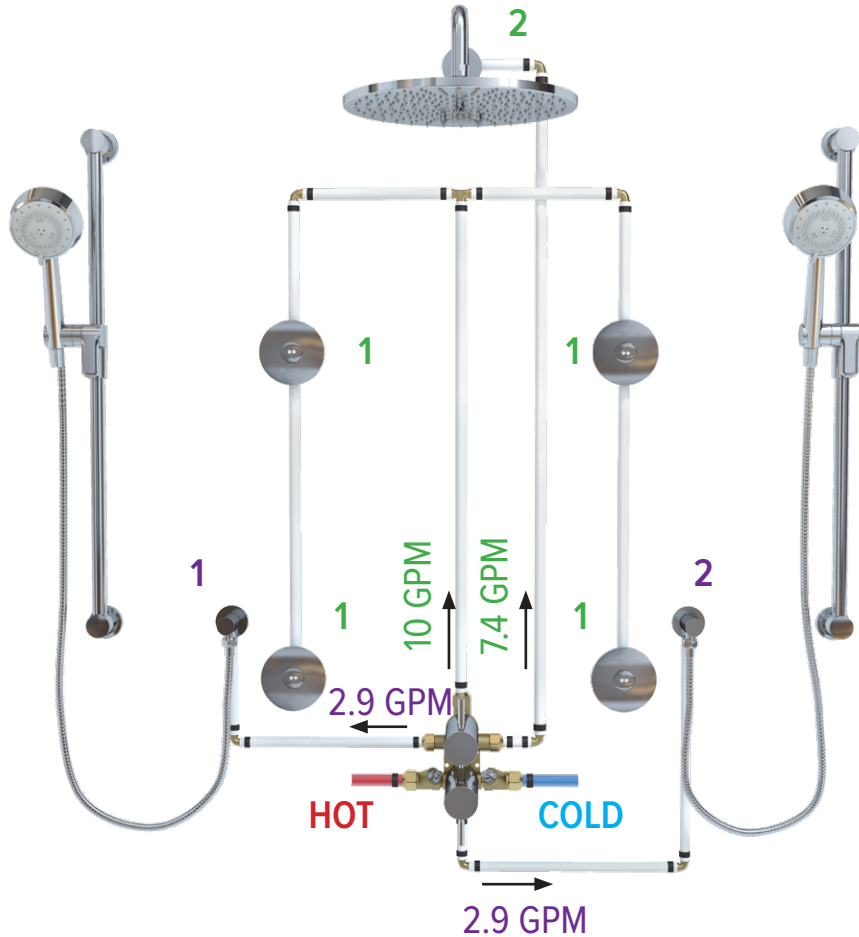

3/4" HIGH PERFORMANCE ROUGH-IN AND TRIM

3/4" THERM & PRESSURE BALANCE - MULTI-FUNCTION

R83 Not CEC Compliant

- 20 GPM max, see diagram for details
- 2 temperature and 2 volume controls; also supports 2 optional volume controls
- Recommended inlet connection: 3/4" NPT
- Complete with rough and trim

Flow rates:

1: 10 GPM

2: 7.4 GPM

1: 2.9 GPM

2: 2.9 GPM

2 optional volume controls