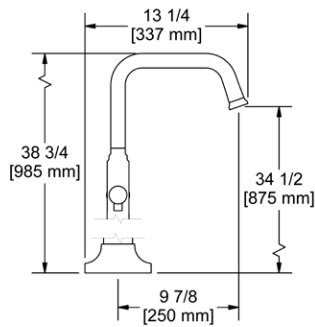

TMMSQ39 Momenti™ Single Hole Floor Mount Tub Filler Trim with U-Spout

Handle	Suggested Retail Price									
	C	PN	BN	BK	BG	CBK	PNBK	BNBK	BGBK	
TMMSQ39+ __	2175	2898	2898	3097	3097	2175	2898	2898	3097	
TMMSQ39J __	2175	2898	2898	3097	3097	2175	2898	2898	3097	
TMMSQ39L __	2175	2898	2898	3097	3097	2175	2898	2898	3097	
TMMSQ39X __	2175	2898	2898	3097	3097	2175	2898	2898	3097	

- Thermostatic & pressure balance
- Single-function anti-calcium handshower at 1.8 GPM at 60 PSI
- 6 GPM at 60 PSI
- Rough-in valve sold separately: - Order RHFS rough-in valve: $241
  — Order RHBX rough-in valve for concrete floor installation: $483