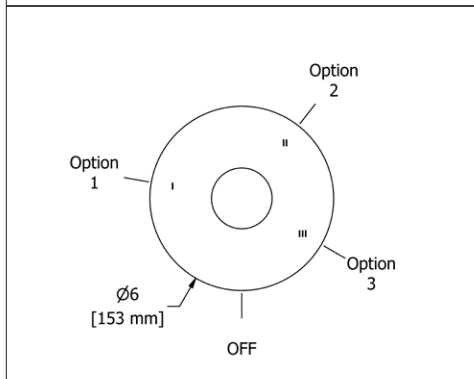

TPXTM47 (NO SHARE) Paradox™ 1/2" Therm & Pressure Balance Trim with 3 Functions

Suggested Retail Price

	C	BK	BG
TPXTM47	414	649	654

- Patented valve technology with both thermostatic and pressure balance functionality
- Temperature and volume control with diverter
- 3 functions (CEC Compliant)
- Rough-in valve sold separately:
  - Order R45 therm & pressure balance rough-in valve: $245