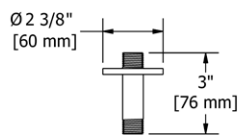

• Escutcheon included

Suggested Retail Price					
C	PN	BN	BK	BG	
509	35	59	59	65	65