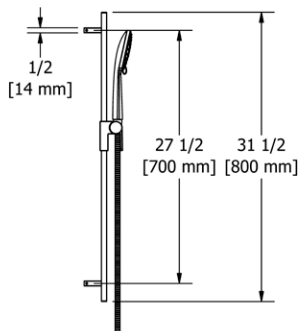

4843 Handshower Set With 32" Slide Bar and 4-Function Handshower

- 4363 4-function handshower
- Flow rate options at 60 PSI:
  - 2.0 GPM
  - For 1.8 GPM, order -WS version (CEC compliant)

Suggested Retail Price

	C
4843 _ _	318
4843 _ _ -WS	318