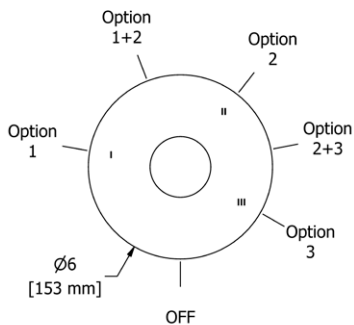

+

J

L

X

CICLO

CLASSIC

CS

EDGE

EIFFEL

EQUINOX

FRESK

GS

KUBIK

MOMENTI

PALLACE

PARABOLA

TMMRD45 (SHARED) Momenti™ 1/2" Therm & Pressure Balance Trim with 5 Functions

Suggested Retail Price

Handle	C	PN	BN	BK	BG	CBK	PNBK	BNBK	BGBK
TMMRD45+ __	491	624	624	702	702	491	624	624	702
TMMRD45J _	491	624	624	704	704	491	624	624	704
TMMRD45L __	491	624	624	702	702	491	624	624	702
TMMRD45X __	491	624	624	702	702	491	624	624	702

- Patented valve technology with both thermostatic and pressure balance functionality
- Temperature and volume control with diverter
- 5 functions
- Rough-in valve sold separately:
  - Order R45 therm & pressure balance rough-in valve: $245