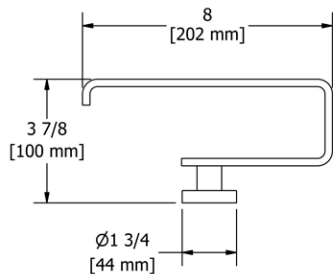

PX7 Paradox™ Towel Ring

Suggested Retail Price

	C	BN	BK	BG
PX7 _ _	115	177	212	212

- Elegantly display bath towels in a coordinated fashion with other accessories