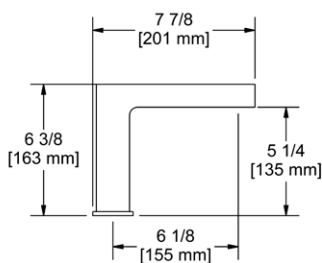

PXS01 Paradox™ Single Handle Lavatory Faucet

Suggested Retail Price			
	C	BK	BG
PXS01	448	583	637

- 1.0 GPM at 60 PSI (CEC compliant)
- Push drain included with faucet

PXL01 Paradox™ Single Handle Tall Lavatory Faucet

Suggested Retail Price			
	C	BK	BG
PXL01	648	843	921

- 1.0 GPM at 60 PSI (CEC compliant)
- Drain sold separately. See drain options below and Lavatory Drain tab for pricing

See Lavatory Drains Tab for pricing.

PX08 Paradox™ Widespread Lavatory Faucet

Suggested Retail Price			
	C	BK	BG
PX08	648	843	921

- 1.2 GPM at 60 PSI (WaterSense and CEC compliant)
- Quick Connect system for easy installation
- Push drain included with faucet

PX11 Paradox™ Wall Mount Lavatory Faucet

Suggested Retail Price			
	C	BK	BG
PX11	648	843	921

- 1.0 GPM at 60 PSI (CEC compliant)
- Drain sold separately. See drain options below and Lavatory Drain tab for pricing