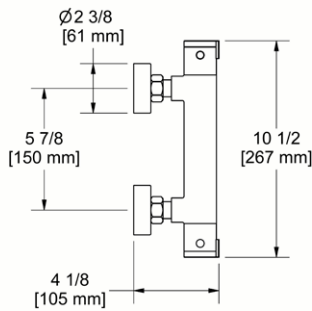

CSTM77 1/2" Thermostatic External Bar

- 7 GPM at 60 PSI
- 3/4" female NPT inlet

Suggested Retail Price

	C
CSTM77	283