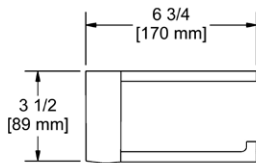

TRF46 (SHARED) Reflet 3/4" Therm & Pressure Balance Trim with 6 Functions

Suggested Retail Price

	C	BN	BC	BG
TRF46 _ _	698	873	838	992

- Available: Spring 2021
- Patented valve technology with both thermostatic and pressure balance functionality
- 2 temperature and volume controls with diverters
- 6 functions
- Rough-in valve sold separately:
  - Order R46 therm & pressure balance rough-in valve: $373

NEW

RFO Reflet Robe hook

Suggested Retail Price

	C	BN	BC	BG
RFO _ _	68	85	82	97

- Available: Spring 2021
- Holds one robe or towel close to your shower or bathing space

NEW

RF3 Reflet Toilet Paper holder

Suggested Retail Price

	C	BN	BC	BG
RF3 _ _	138	173	166	196

- Available: Spring 2021
- There's no need to compromise on design in this essential space

NEW

RF5 Reflet 24" towel bar

Suggested Retail Price

	C	BN	BC	BG
RF5 _ _	198	248	238	282

- Available: Spring 2021
- Length can be cut down

NEW

RF7 Reflet Towel hook

Suggested Retail Price

	C	BN	BC	BG
RF7 _ _	148	185	178	211

- Available: Spring 2021
- Elegantly display bath towels in a coordinated fashion with other accessories

NEW