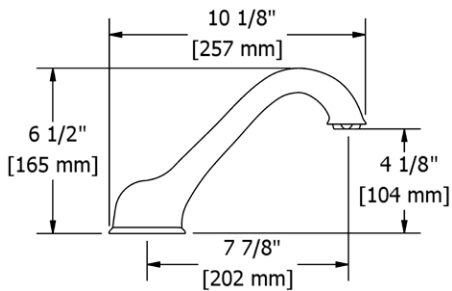

GN12 Classic 4-Hole Deck Mount Tub Filler

Suggested Retail Price

Handle	C	PN	BN	CW
GN12+ _ _	884	1158	1158	
GN12L _ _	884	1158	1158	884

- Single-function anti-calcium handshower at 1.8 GPM at 60 PSI
- 11 GPM at 60 PSI
- 1/2" male NPT inlet