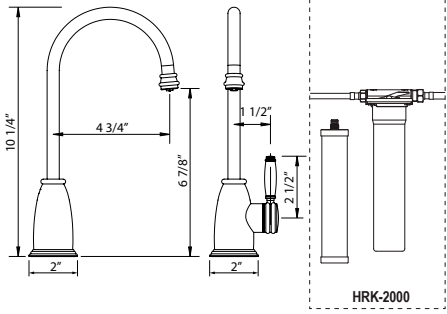

MBKIT7917 Gotham™ Filter Kitchen Faucet Kit

ROHL

Suggested Retail Price

Handle	APC	PN
MBKIT7917LM __ -2	1045	1126

- .5 GPM at 45 PSI (CEC compliant)
- Includes HRK-2000 filtration system

HRF-1000 Arolla™ Replacement Filter Cartridge

PERRIN & ROWE ROHL

Suggested Retail Price

Handle	APC	PN
HRF-1000		106

- Replacement cartridge for HRK-2000 filter system
- Recommend changing filter every 6 months or 1,000 gallons