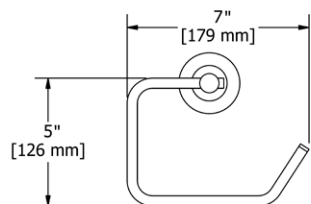

CICLO

CLASSIC

CS

EDGE

EIFFEL

EQUINOX

FRESK

GS

KUBIK

MOMENTI

PALLACE

PARABOLA

TPATQ46 (SHARED) Pallace™ 3/4" Therm & Pressure Balance Trim with 6 Functions

Suggested Retail Price

Handle	C	BN
TPATQ46	777	972
TPATQ46+	777	972

- Patented valve technology with both thermostatic and pressure balance functionality
- 2 temperature and volume controls with diverters
- 6 functions
- Rough-in valve sold separately:
  - Order R46 therm & pressure balance rough-in valve: $373

PATM83 (SHARED) Pallace™ 3/4" Therm & Pressure Balance Multi-Function System

Suggested Retail Price

Handle	C	PN	BN
PATM83	1288	1545	1610
PATM83+	1288	1545	1610

- Rough-in valve included with trim
- 2 temperature and 2 volume controls; also supports 2 optional volume controls
- Multi-function with optional volume controls
- 20 GPM at 60 PSI

PATQ83 (SHARED) Pallace™ 3/4" Therm & Pressure Balance Multi-Function System

Suggested Retail Price

Handle	C	BN
PATQ83	1288	1610
PATQ83+	1288	1610

- Rough-in valve included with trim
- 2 temperature and 2 volume controls; also supports 2 optional volume controls
- Multi-function with optional volume controls
- 20 GPM at 60 PSI

STO Star Robe Hook

Suggested Retail Price

	C	PN	BN	BK	BG
STO	68	112	112	120	120

- Holds one robe or towel close to your shower or bathing space

ST3 Star Toilet Paper Holder

Suggested Retail Price

	C	PN	BN	BK	BG
ST3	112	152	152	166	166

- There's no need to compromise on design in this essential space