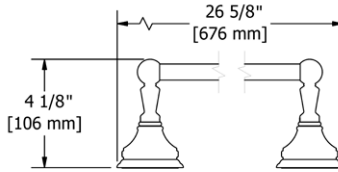

	C	PN	BN
RT3	227	367	367

RT5 Retro™ 24" Towel Bar

- Length can be cut down

Suggested Retail Price

	C	PN	BN
RT5	258	387	387

RT6 Retro™ Double 24" Towel Bar

- Length cannot be cut down

Suggested Retail Price