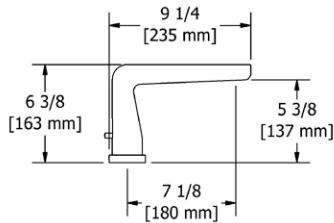

TPB66 Parabola™ 3-Hole Deck Mount Tub Filler Trim

- Single-function anti-calcium handshower at 1.8 GPM at 60 PSI
- 4 GPM at 60 PSI
- Rough-in valve sold separately:
  - Order RH66 deck mount tub filler rough-in valve: $241

Suggested Retail Price

	C	PN	BK	BG
TPB66 _ _	1050	1260	1365	1491