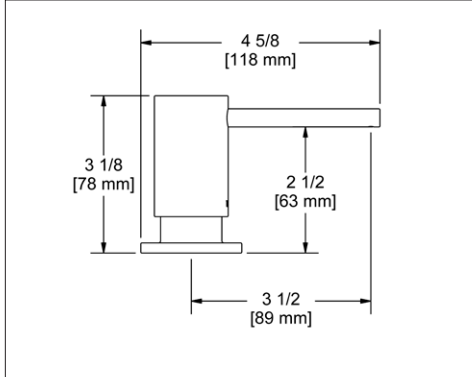

SD8 Soap Dispenser