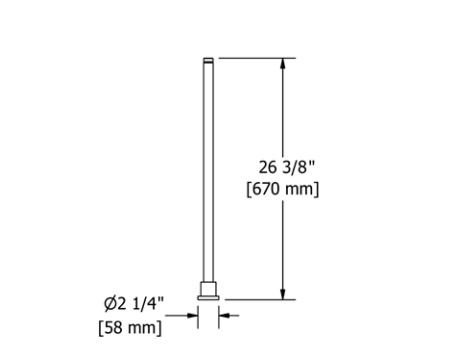

TED16 Edge 3-Hole Deck Mount Tub Filler Trim

- Single-function anti-calcium handshower at 1.8 GPM at 60 PSI
- 6 GPM at 60 PSI
- Rough-in valve sold separately:
  - Order RHTB deck mount tub filler rough-in valve: $227

Suggested Retail Price

	C	PN	BN
TED16	571	803	803

ED12 Edge 4-Hole Deck Mount Tub Filler

- Single-function anti-calcium handshower at 1.8 GPM at 60 PSI
- 11 GPM at 60 PSI
- 3/4" male NPT inlet

Suggested Retail Price

Handle	C	PN	BN
ED12+	721	951	951
ED12L	721	951	951

ED06 Edge Two Hole Tub Filler Without Risers

- Single-function anti-calcium handshower at 1.8 GPM at 60 PSI
- 11 GPM at 60 PSI
- 3/4" female NPT inlet
- For deck mount or floor mount installation, order TU04 or TU26

Suggested Retail Price

Handle	C	PN	BN
ED06+	706	965	965
ED06L	706	965	965

TU26 26" Floor Mount Riser Pair

- 3/4" outlet male; 1/2" inlet female NPT

Suggested Retail Price

	C	PN	BN	BK
TU26	573	809	809	745

TU04 4" Deck Mount Riser Pair

- 3/4" outlet male; 1/2" inlet female NPT

Suggested Retail Price

	C	PN	BN
TU04	233	322	322