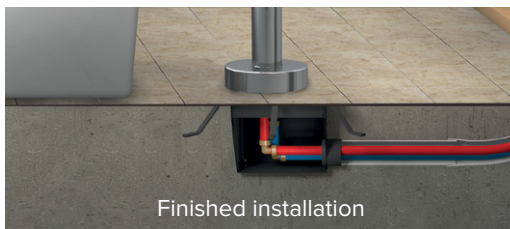

QUICK GUIDE