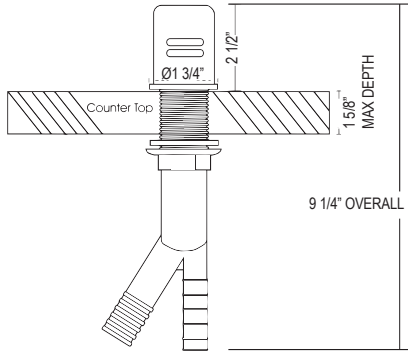

AG600 Air Gap

ROHL

Suggested Retail Price

	APC	PN	MB
AG600	71	85	92

- Prevents contaminated sink water from entering the dishwasher