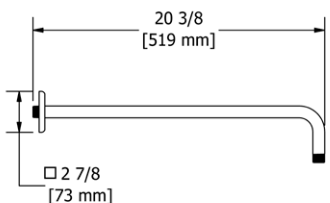

• Escutcheon included

Suggested Retail Price			
C	PN	BK	
523	136	201	201

533 20" Wall Mount Shower Arm With Square Escutcheon