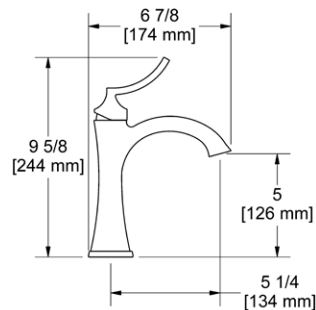

CICLO

CLASSIC

CS

EDGE

EIFFEL

EQUINOX

FRESK

GS

KUBIK

MOMENTI

PALLACE

PARABOLA