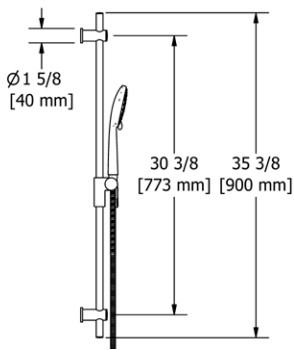

4813 Handshower Set With 36" Slide Bar and 4-Function Handshower

Suggested Retail Price

	C
4813 __	288
4813 __-WS	288

- 4363 4-function handshower
- Flow rate options at 60 PSI:
  - 2.0 GPM
  - For 1.8 GPM, order -WS version (CEC compliant)