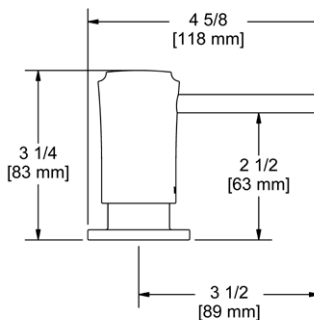

- Brass construction
- 13.5 fluid ounce bottle capacity
- Top fill

Suggested Retail Price

	C	SS	BK	BG
SD9_-_-	196	245	270	278