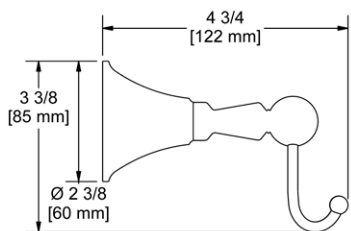

+

J

L

X

CICLO

CLASSIC

CS

EDGE

EIFFEL

EQUINOX

FRESK

GS

KUBIK

MOMENTI

PALLACE

PARABOLA

TMMRD45 (SHARED) Momenti™ 1/2" Therm & Pressure Balance Trim with 5 Functions

Suggested Retail Price

Handle	C	PN	BN	BK	BG	CBK	PNBK	BNBK	BGBK
TMMRD45+ __	491	624	624	702	702	491	624	624	702
TMMRD45J _	491	624	624	704	704	491	624	624	704
TMMRD45L __	491	624	624	702	702	491	624	624	702
TMMRD45X __	491	624	624	702	702	491	624	624	702

- Patented valve technology with both thermostatic and pressure balance functionality
- Temperature and volume control with diverter
- 5 functions
- Rough-in valve sold separately:
  - Order R45 therm & pressure balance rough-in valve: $245

TMMRD47 (NO SHARE) Momenti™ 1/2" Therm & Pressure Balance Trim with 3 Functions

Suggested Retail Price

Handle	C	PN	BN	BK	BG	CBK	PNBK	BNBK	BGBK
TMMRD47+ __	499	636	636	702	702	499	636	636	702
TMMRD47J _	499	636	636	704	704	499	636	636	704
TMMRD47L __	499	636	636	702	702	499	636	636	702
TMMRD47X __	499	636	636	702	702	499	636	636	702

- Patented valve technology with both thermostatic and pressure balance functionality
- Temperature and volume control with diverter
- 3 functions (CEC Compliant)
- Rough-in valve sold separately:
  - Order R45 therm & pressure balance rough-in valve: $245

TMMRD46 (SHARED) Momenti™ 3/4" Therm & Pressure Balance Trim with 6 Functions

Suggested Retail Price

Handle	C	PN	BN	CBK	PNBK	BNBK
TMMRD46+ __	944	1141	1180	944	1141	1180
TMMRD46J _	942	1141	1178	942	1141	1178
TMMRD46L __	944	1141	1178	944	1141	1178
TMMRD46X __	944	1141	1180	944	1141	1180

- Patented valve technology with both thermostatic and pressure balance functionality
- 2 temperature and volume controls with diverters
- 6 functions
- Rough-in valve sold separately:
  - Order R46 therm & pressure balance rough-in valve: $373