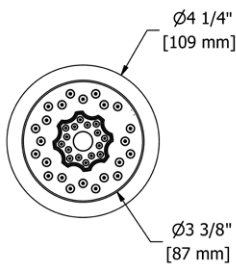

370 Single Function Body Spray

Suggested Retail Price				
	C	PN	BN	BN
370	152	208	208	

- Complements Eiffel™ collection and other transitional designs
- Swivel directional control
- 1 function
- 1.6 GPM at 60 PSI

350 Single Function Body Spray

Suggested Retail Price					
	C	PN	BN	BC	BG
350	130	195	195	184	184

- Swivel directional control
- 1 function
- 1.6 GPM at 60 PSI

369 Single Function Body Spray

Suggested Retail Price	
	C
369	276

- 1 function
- 1.0 GPM at 60 PSI (CEC compliant)

324 2-Function Body Spray

Suggested Retail Price	
	C
324	128

- Swivel directional control
- 2 functions
- 1.6 GPM at 60 PSI

399 Single Function Body Spray

Suggested Retail Price	
	C
399	301

- 1 function
- 1.0 GPM at 60 PSI (CEC compliant)