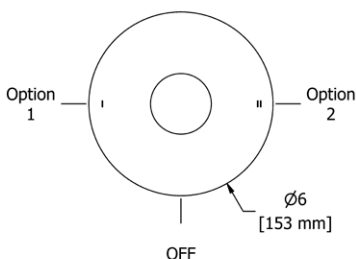

TPX39 Paradox™ Single Hole Floor Mount Tub Filler Trim

Suggested Retail Price

	C	BK	BG
TPX39	1689	2196	2399

- Thermostatic & pressure balance
- Single-function anti-calcium handshower at 1.8 GPM at 60 PSI
- 6 GPM at 60 PSI
- Rough-in valve sold separately:
  - Order RHFS floor mount tub filler rough-in valve: $241
  - Order RHBX floor mount tub filler rough-in valve for concrete floor installation: $483

TPXTM51 Paradox™ 1/2" Pressure Balance Trim

Suggested Retail Price

	C	BK	BG
TPXTM51	224	373	373

- Temperature and volume control
- 1 function
- Rough-in valve sold separately:
  - Order R51 pressure balance rough-in valve: $142

TPXTQ51 Paradox™ 1/2" Pressure Balance Trim

Suggested Retail Price

	C	BG
TPXTQ51	224	373

- Temperature and volume control
- 1 function
- Rough-in valve sold separately:
  - Order R51 pressure balance rough-in valve: $142

TPXTM23 (SHARED) Paradox™ 1/2" Therm & Pressure Balance Trim with 3 Functions

Suggested Retail Price

	C	BK	BG
TPXTM23	414	649	649

- Patented valve technology with both thermostatic and pressure balance functionality
- Temperature and volume control with diverter
- 3 functions
- Rough-in valve sold separately:
  - Order R23 therm & pressure balance rough-in valve: $176

TPXTM44 (NO SHARE) Paradox™ 1/2" Therm & Pressure Balance Trim with 2 Functions

Suggested Retail Price

	C	BK	BG
TPXTM44	414	649	649

- Patented valve technology with both thermostatic and pressure balance functionality
- Temperature and volume control with diverter
- 2 functions (CEC Compliant)
- Rough-in valve sold separately:
  - Order R23 therm & pressure balance rough-in valve: $176