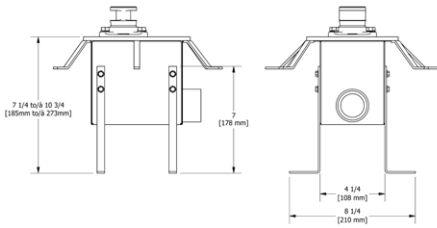

TUB FILLER ROUGH-IN VALVES

RHBX Floor Mount Tub Filler Rough-in Valve With Installation Box

- Available inlet connections: PEX (SPEX), Expansion Pex (EX)
- No service stops

Suggested Retail Price

Connection	Suggested Retail Price
RHBX-EX	$ 483
RHBX-SPEX	$ 483

9976 Adjustable Legs for RHBX Rough-in Valve

- For concrete slab installation

Suggested Retail Price

	Suggested Retail Price
9976	$ 67