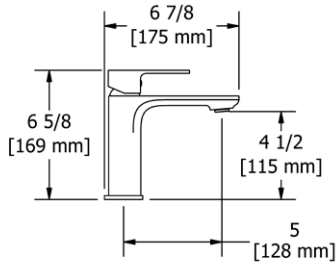

EQS01 Equinox™ Single Handle Lavatory Faucet

- 1.2 GPM at 60 PSI (CEC compliant)
- Push drain included with faucet

Suggested Retail Price

	C	BN	BK
EQS01	348	435	453