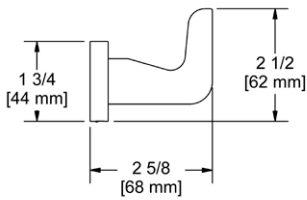

PB0 Parabola™ Robe Hook

Suggested Retail Price

	C	PN	BK	BG
PB0 _ _	68	82	89	97

- Holds one robe or towel close to your shower or bathing space

PB3 Parabola™ Toilet Paper Holder