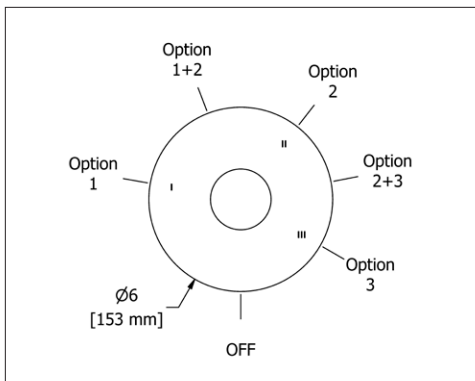

TPATM45 (SHARED) Pallace™ 1/2" Therm & Pressure Balance Trim with 5 Functions

Suggested Retail Price

Handle	C	PN	BN
TPATM45	414	414	518
TPATM45+	414	516	518

- Patented valve technology with both thermostatic and pressure balance functionality
- Temperature and volume control with diverter
- 5 functions
- Rough-in valve sold separately:
  - Order R45 therm & pressure balance rough-in valve: $245