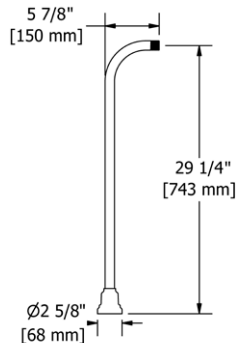

KUBIK

MOMENTI

PALLACE

PARABOLA

TU33 30" Floor Mount Riser Pair

Suggested Retail Price

	C	PN	BN
TU33	660	951	951

- 3/4" outlet male; 1/2" inlet female NPT
- Rough-in valve and trim included