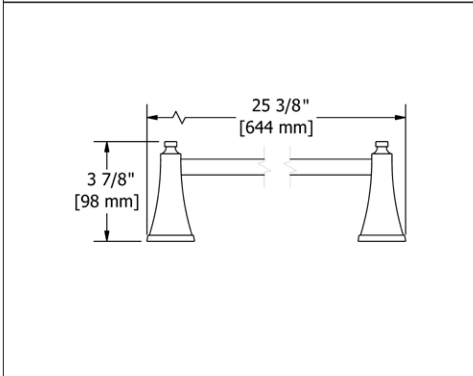

	C	PN	BN
EF3 _ _ _	125	184	184

- There's no need to compromise on design in this essential space

**EF5 Eiffel™ 24" Towel Bar****Suggested Retail Price**

	C	PN	BN
EF5 _ _ _	175	248	248

- Length can be cut down