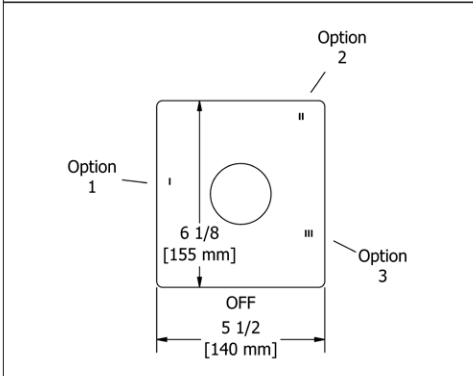

TUS47 (NO SHARE) Kubik™ 1/2" Therm & Pressure Balance Trim with 3 Functions

Suggested Retail Price

	C	BN	BK
TUS47	501	627	652

- Patented valve technology with both thermostatic and pressure balance functionality
- Temperature and volume control with diverter
- 3 functions (CEC Compliant)
- Rough-in valve sold separately:
  - Order R45 therm & pressure balance rough-in valve: $245