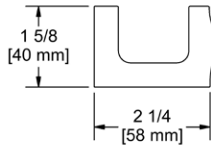

NEW

**RFO Reflet Robe hook****Suggested Retail Price**

	C	BN	BC	BG
RFO _ _	68	85	82	97

- Available: Spring 2021
- Holds one robe or towel close to your shower or bathing space

NEW

**RF3 Reflet Toilet Paper holder****Suggested Retail Price**