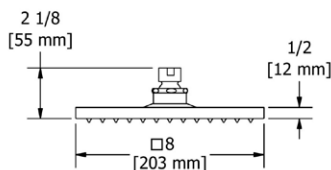

488 8" Rain Showerhead

- 1 function
- Flow rate options at 60 PSI:
  - 2.0 GPM
  - For 1.8 GPM, order -WS version (CEC compliant)

Suggested Retail Price

	C	PN	BN	BK	BG
488 __	260	338	338	363	369
488 __-WS	260	338	338	363	369