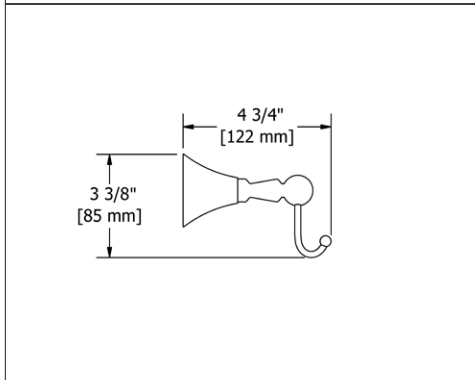

HUO Hudson™ Double Robe Hook