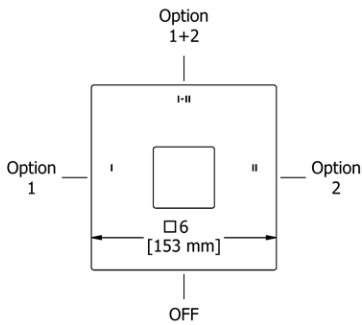

TRF51 Reflet 1/2" Pressure Balance Trim

NEW

- Available: Spring 2021
- Temperature and volume control
- 1 function
- Rough-in valve sold separately:
  - Order R51 pressure balance rough-in valve: $142

Suggested Retail Price

	C	BN	BC	BG
TRF51 _ _	248	310	298	353