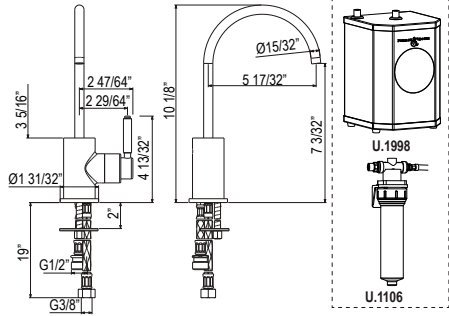

C, APC

PN

SS

BK, MB

BG

GKIT7545 Lux™ Hot Water Dispenser, Tank And Filter Kit

Suggested Retail Price

Handle	APC	PN	MB
GKIT7545LM	-2	1573	1670 1876

- .5 GPM at 45 PSI (CEC compliant)
- Order U.PR.F1 for hot water replacement filter cartridge
- Includes U.1998 Hot water tank and U.1106 filter system

ROHL