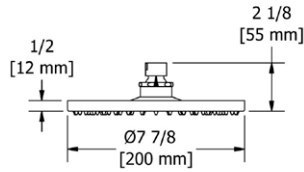

468 8" Rain Showerhead

- 1 function
- Flow rate options at 60 PSI:
  - 2.0 GPM
  - For 1.8 GPM, order -WS version (CEC compliant)

Suggested Retail Price

	C	PN	BN	BK	BG
468 __	252	303	315	351	358
468 __-WS	252	303	315	351	358