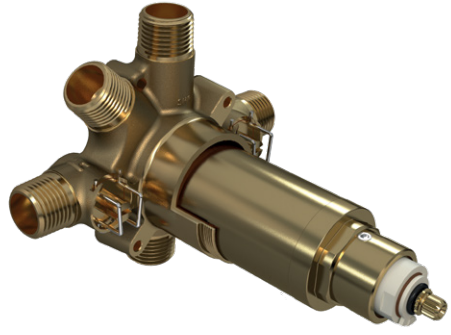

PRESSURE BALANCE ROUGH-IN VALVE

No variation in temperature, provides consistent comfort.

Balancing spool: Stabilizes water pressure

THERM & PRESSURE BALANCE ROUGH-IN VALVE

The 1/2" or 3/4" valve systems offer the best of both pressure balance and thermostatic systems by stabilizing water pressure for steady temperature performance, even in the event of a 50% drop in pressure.

Balancing spool
Stabilizes water pressure

Temperature sensor
For steady temperature performance

3/4" HIGH PERFORMANCE ROUGH-IN AND TRIM

Preset all shower components at two different temperatures for two users simultaneously with the 3/4" high performance shower system that gives you up to 20 GPM. The difference between this shower for two and the R46 is its outstanding performance, allowing you to connect 4 body sprays out of one port. This shower system has two integrated volume controls and two outlets for optional volume controls. Choose which function you want to use and preset your temperature to save time.

- **1A** 10 GPM at 60 PSI | **1B** Optional outlet (requires volume control) 2.9 GPM at 60 PSI
- **2A** 7.4 GPM at 60 PSI | **2B** Optional outlet (requires volume control) 2.9 GPM at 60 PSI

Multi-function: 2 different temperatures | 2 integrated volume controls | + 2 optional volume controls