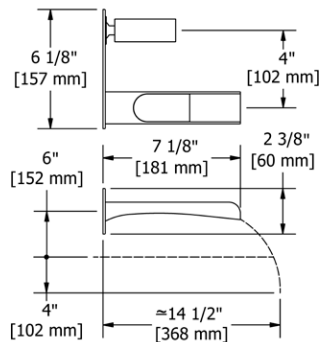

ZOOP11 Zendo™ Wall Mount Lavatory Faucet with Trough