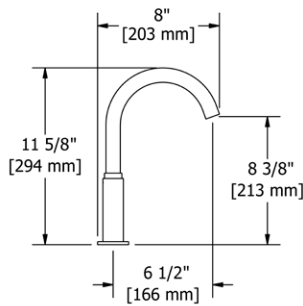

AZ601 Azure™ Bar/Food Prep Kitchen Faucet

Suggested Retail Price

	C	SS	BK	BG
AZ601 __	298	373	388	424
AZ601 __ -10	248	310	323	353

- Flow rate options at 60 PSI:
  - 2.2 GPM
  - For 1.0 GPM, order -10 version