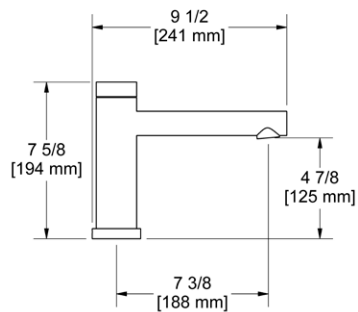

TGS16 GS 3-Hole Deck Mount Tub Filler Trim

- Single-function anti-calcium handshower at 1.8 GPM at 60 PSI
- 6 GPM at 60 PSI
- Rough-in valve sold separately:
  — Order RHTB deck mount tub filler rough-in valve: $227

Suggested Retail Price

	C	BK
TGS16 _ _	544	708