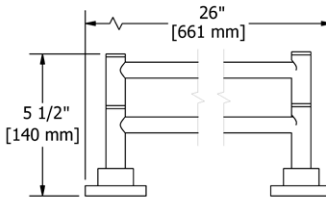

- There's no need to compromise on design in this essential space

**ST5 Star 24" Towel Bar****Suggested Retail Price**

	C	PN	BN	BK	BG
ST5 _ _	194	261	261	283	283

- Length can be cut down

ST6 Star Double 24" Towel Bar**Suggested Retail Price**