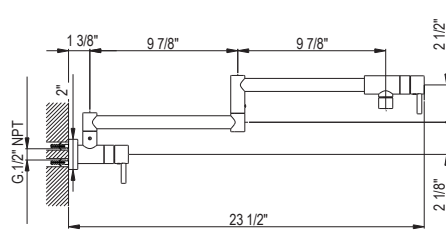

U.1998 High Performance Hot Water Tank

Suggested Retail Price	
Handle	Price
U.1998	887

- 3-Year limited warranty
- Not compatible with ISE type dispensers

C, APC

SS

BK, MB

BG

QL66 Modern Pot Filler**Suggested Retail Price**