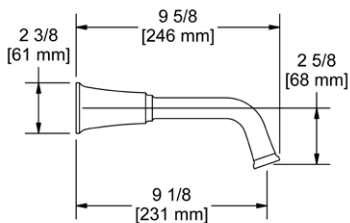

+

J

L

X

CICLO

CLASSIC

CS

EDGE

EIFFEL

EQUINOX

FRESK

GS

KUBIK

MOMENTI

PALLACE

PARABOLA

MMSQ80 Momenti™ Wall Mount Tub Spout

- 1/2" male NPT inlet

Suggested Retail Price

	C	PN	BN	BK	BG
MMSQ80 _ _	311	396	396	443	443

BM80 Wall Mount Tub Spout