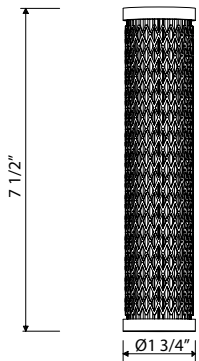

U.PRF1 Hot Water Replacement Filter Cartridge

Suggested Retail Price	
Handle	MB
U.PRF1	123

- Designed for use with U.1106 and U.1408 hot water filtration systems
- Recommend changing filter every 6 months or 1,000 gallons