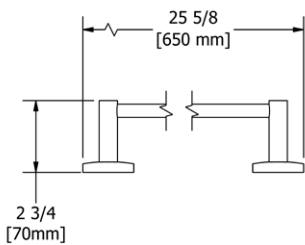

VY0 Venty™ Robe Hook

Suggested Retail Price

	C
VY0	68

- Holds one robe or towel close to your shower or bathing space

VY3 Venty™ Toilet Paper Holder

Suggested Retail Price

	C
VY3	95

- There's no need to compromise on design in this essential space