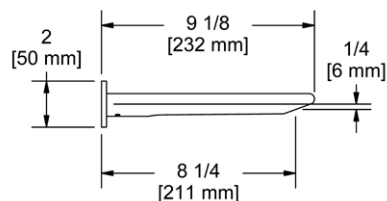

FRS01 Fresk™ Single Handle Lavatory Faucet

Suggested Retail Price

	C	BN
FRS01	328	410

- 1.2 GPM at 60 PSI (WaterSense and CEC compliant)
- Push drain included with faucet

FRL01 Fresk™ Single Handle Tall Lavatory Faucet

Suggested Retail Price

	C	BN
FRL01	528	660

- 1.2 GPM at 60 PSI (CEC compliant)
- Drain sold separately. See drain options below and Lavatory Drain tab for pricing

See Lavatory Drains Tab for pricing.

FR08 Fresk™ Widespread Lavatory Faucet

Suggested Retail Price

	C	BN
FR08	528	660

- 1.2 GPM at 60 PSI (CEC compliant)
- Quick Connect system for easy installation
- Push drain included with faucet

FR80 Wall Mount Tub Spout

Suggested Retail Price

	C	BN
FR80	309	394

- 1/2" copper slip fit inlet