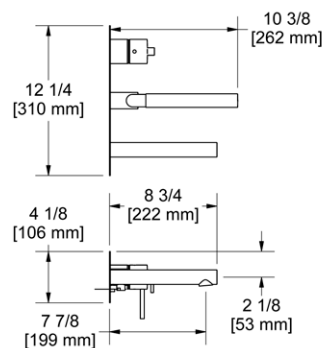

GS21 GS Wall Mount Tub Filler

- Thermostatic & pressure balance
- Single-function anti-calcium handshower at 1.8 GPM at 60 PSI
- 5 GPM at 60 PSI
- 1/2" female NPT inlet

Suggested Retail Price

	C	BK
GS21 _ _	1092	1420