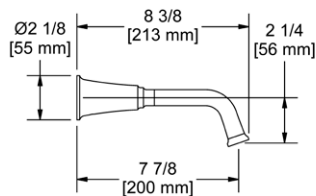

See Lavatory Drains Tab for pricing.

MMRD08 Momenti™ Widespread Lavatory Faucet with C-Spout

Suggested Retail Price

Handle	C	PN	BN	BK	BG	CBK	PNBK	BNBK	BGBK
MMRD08+ __	798	958	998	1038	1134	798	958	998	1134
MMRD08J __	798	958	998	1038	1134	798	958	998	1134
MMRD08L __	798	958	998	1038	1134	798	958	998	1134
MMRD08X __	798	958	998	1038	1134	798	958	998	1134

- 1.2 GPM at 60 PSI (WaterSense and CEC compliant)
- Quick Connect system for easy installation
- Push drain included with faucet

MMSQ08 Momenti™ Widespread Lavatory Faucet with U-Spout

Suggested Retail Price

Handle	C	PN	BN	BK	BG	CBK	PNBK	BNBK	BGBK
MMSQ08+ __	798	958	998	1038	1134	798	958	998	1134
MMSQ08J __	798	958	998	1038	1134	798	958	998	1134
MMSQ08L __	798	958	998	1038	1134	798	958	998	1134
MMSQ08X __	798	958	998	1038	1134	798	958	998	1134

- 1.2 GPM at 60 PSI (WaterSense and CEC compliant)
- Quick Connect system for easy installation
- Push drain included with faucet

MMSQ03 Momenti™ Wall Mount Lavatory Faucet

Suggested Retail Price

Handle	C	PN	BN	BK	BG	CBK	PNBK	BNBK	BGBK
MMSQ03+ __	898	1078	1123	1168	1276	898	1078	1123	1276
MMSQ03J __	898	1078	1123	1168	1276	898	1078	1123	1276
MMSQ03L __	898	1078	1123	1168	1276	898	1078	1123	1276
MMSQ03X __	898	1078	1123	1168	1276	898	1078	1123	1276

- 1.2 GPM at 60 PSI (WaterSense and CEC compliant)
- Drain sold separately. See drain options below and Lavatory Drain tab for pricing

See Lavatory Drains Tab for pricing.