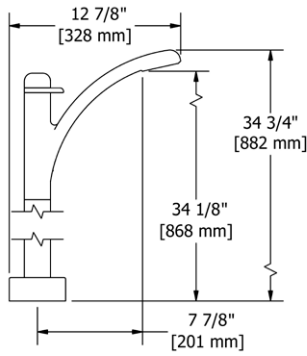

TSA37 Salomé™ Single Hole Floor Mount Tub Filler Trim

Suggested Retail Price		
	C	PN
TSA37	2333	3232

- Single-function anti-calcium handshower at 1.8 GPM at 60 PSI
- 10 GPM at 60 PSI
- Rough-in valve sold separately:
  - Order RHFS floor mount tub filler rough-in valve: $241
  - Order RHBX floor mount tub filler rough-in valve for concrete floor installation: $483

TSA51 Salomé™ 1/2" Pressure Balance Trim

Suggested Retail Price		
	C	PN
TSA51	280	372

- Temperature and volume control
- 1 function
- Rough-in valve sold separately:
  - Order R51 pressure balance rough-in valve: $142