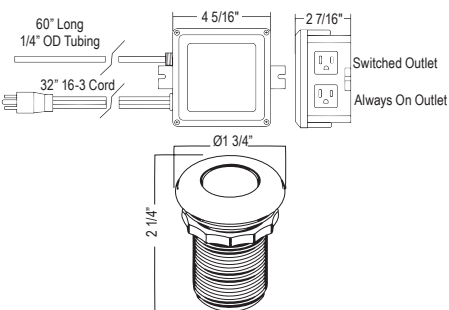

AS450 Waste Disposal Control Box With Air Switch Button

- Remote on/off air switch button for activating garbage disposals
- Solution for island countertops or where an electrical switch is not available
- Control box with mounting hardware included

Suggested Retail Price

	APC	PN	MB
AS450 _ _	301	361	391

ROHL