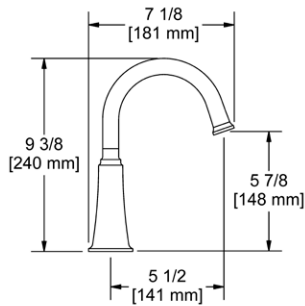

See Lavatory Drains Tab for pricing.

MMRD08 Momenti™ Widespread Lavatory Faucet with C-Spout

Suggested Retail Price

Handle	C	PN	BN	BK	BG	CBK	PNBK	BNBK	BGBK
MMRD08+ __	798	958	998	1038	1134	798	958	998	1134
MMRD08J __	798	958	998	1038	1134	798	958	998	1134
MMRD08L __	798	958	998	1038	1134	798	958	998	1134
MMRD08X __	798	958	998	1038	1134	798	958	998	1134

- 1.2 GPM at 60 PSI (WaterSense and CEC compliant)
- Quick Connect system for easy installation
- Push drain included with faucet

MMSQ08 Momenti™ Widespread Lavatory Faucet with U-Spout

Suggested Retail Price

Handle	C	PN	BN	BK	BG	CBK	PNBK	BNBK	BGBK
MMSQ08+ __	798	958	998	1038	1134	798	958	998	1134
MMSQ08J __	798	958	998	1038	1134	798	958	998	1134
MMSQ08L __	798	958	998	1038	1134	798	958	998	1134
MMSQ08X __	798	958	998	1038	1134	798	958	998	1134

- 1.2 GPM at 60 PSI (WaterSense and CEC compliant)
- Quick Connect system for easy installation
- Push drain included with faucet

MMSQ03 Momenti™ Wall Mount Lavatory Faucet

Suggested Retail Price

Handle	C	PN	BN	BK	BG	CBK	PNBK	BNBK	BGBK
MMSQ03+ __	898	1078	1123	1168	1276	898	1078	1123	1276
MMSQ03J __	898	1078	1123	1168	1276	898	1078	1123	1276
MMSQ03L __	898	1078	1123	1168	1276	898	1078	1123	1276
MMSQ03X __	898	1078	1123	1168	1276	898	1078	1123	1276

- 1.2 GPM at 60 PSI (WaterSense and CEC compliant)
- Drain sold separately. See drain options below and Lavatory Drain tab for pricing

See Lavatory Drains Tab for pricing.