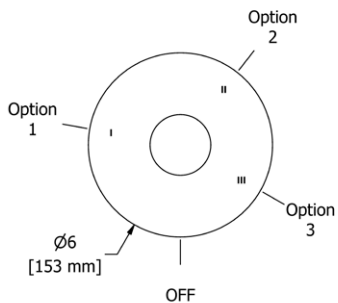

+

J

L

X

CICLO

CLASSIC

CS

EDGE

EIFFEL

EQUINOX

FRESK

GS

KUBIK

MOMENTI

PALLACE

PARABOLA

TMMRD45 (SHARED) Momenti™ 1/2" Therm & Pressure Balance Trim with 5 Functions

Suggested Retail Price

Handle	C	PN	BN	BK	BG	CBK	PNBK	BNBK	BGBK
TMMRD45+ __	491	624	624	702	702	491	624	624	702
TMMRD45J _	491	624	624	704	704	491	624	624	704
TMMRD45L __	491	624	624	702	702	491	624	624	702
TMMRD45X __	491	624	624	702	702	491	624	624	702

- Patented valve technology with both thermostatic and pressure balance functionality
- Temperature and volume control with diverter
- 5 functions
- Rough-in valve sold separately:
  - Order R45 therm & pressure balance rough-in valve: $245

TMMRD47 (NO SHARE) Momenti™ 1/2" Therm & Pressure Balance Trim with 3 Functions

Suggested Retail Price

Handle	C	PN	BN	BK	BG	CBK	PNBK	BNBK	BGBK
TMMRD47+ __	499	636	636	702	702	499	636	636	702
TMMRD47J _	499	636	636	704	704	499	636	636	704
TMMRD47L __	499	636	636	702	702	499	636	636	702
TMMRD47X __	499	636	636	702	702	499	636	636	702

- Patented valve technology with both thermostatic and pressure balance functionality
- Temperature and volume control with diverter
- 3 functions (CEC Compliant)
- Rough-in valve sold separately:
  - Order R45 therm & pressure balance rough-in valve: $245

TMMRD46 (SHARED) Momenti™ 3/4" Therm & Pressure Balance Trim with 6 Functions

Suggested Retail Price

Handle	C	PN	BN	CBK	PNBK	BNBK
TMMRD46+ __	944	1141	1180	944	1141	1180
TMMRD46J _	942	1141	1178	942	1141	1178
TMMRD46L __	944	1141	1178	944	1141	1178
TMMRD46X __	944	1141	1180	944	1141	1180

- Patented valve technology with both thermostatic and pressure balance functionality
- 2 temperature and volume controls with diverters
- 6 functions
- Rough-in valve sold separately:
  - Order R46 therm & pressure balance rough-in valve: $373