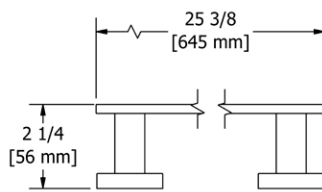

	C	BN	BK	BG
PX3 _ _	95	158	173	173

- There's no need to compromise on design in this essential space

**PX5 Paradox™ 24" Towel Bar****Suggested Retail Price**

	C	BN	BK	BG
PX5 _ _	197	289	325	325

- Length can be cut down