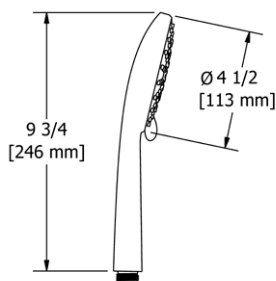

4363 5" 4-Function Handshower

- 4 functions
- Flow rate options at 60 PSI:
  - 2.0 GPM
  - For 1.8 GPM, order -WS version (CEC compliant)

Suggested Retail Price

	C	BK
4363 __	88	115
4363 __-WS	88	115