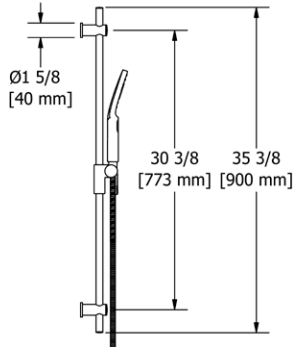

4815 Handshower Set With 36" Slide Bar and 4-Function Handshower

Suggested Retail Price

	C
4815 __	298
4815 __-WS	298

- 4365 4-function handshower
- Flow rate options at 60 PSI:
  - 2.0 GPM
  - For 1.8 GPM, order -WS version (CEC compliant)

4830 Handshower Set With 36" Slide Bar and 3-Function Handshower

Suggested Retail Price

	C
4830 __	398
4830 __-WS	398

- 4310 3-function handshower
- Flow rate options at 60 PSI:
  - 2.0 GPM
  - For 1.8 GPM, order -WS version (CEC compliant)

4813 Handshower Set With 36" Slide Bar and 4-Function Handshower

Suggested Retail Price

	C
4813 __	288
4813 __-WS	288

- 4363 4-function handshower
- Flow rate options at 60 PSI:
  - 2.0 GPM
  - For 1.8 GPM, order -WS version (CEC compliant)

1010 Handshower Set With 36" Slide Bar and 6-Function Handshower

Suggested Retail Price

	C	PN	BN
1010 __	298	358	373
1010 __-WS	298	358	373

- 4368 6-function handshower
- Flow rate options at 60 PSI:
  - 2.0 GPM
  - For 1.8 GPM, order -WS version (CEC compliant)

4839 Handshower Set With 37" Slide Bar and 5-Function Handshower

Suggested Retail Price

	C	PN	BK	BG
4839 __	398	478	518	566
4839 __-WS	398	478	518	566

- 4375 5-function handshower
- Flow rate options at 60 PSI:
  - 2.0 GPM
  - For 1.8 GPM, order -WS version (CEC compliant)