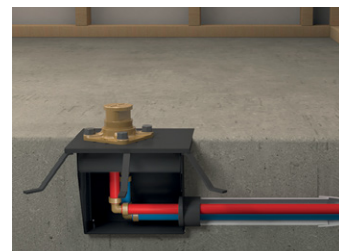

3

You are now ready to continue your project.