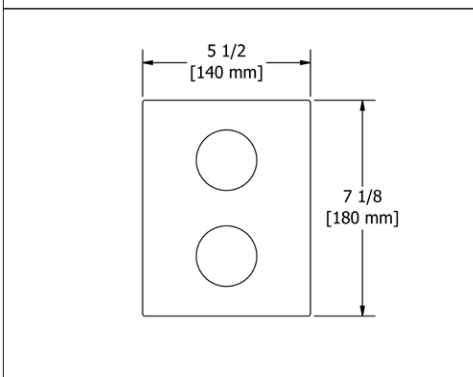

US83 (SHARED) Kubik™ 3/4" Therm & Pressure Balance Multi-Function System

Suggested Retail Price

	C	BN
US83	1473	1915

- Rough-in valve included with trim
- 2 temperature and 2 volume controls; also supports 2 optional volume controls
- Multi-function with optional volume controls
- 20 GPM at 60 PSI