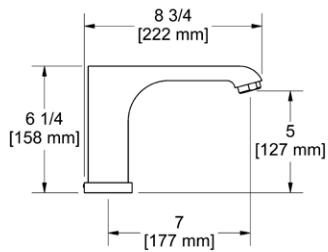

ZO12 Zendo™ 4-Hole Deck Mount Tub Filler

- Single-function anti-calcium hand shower at 1.8 GPM at 60 PSI
- 11 GPM at 60 PSI
- 1/2" male NPT inlet

Suggested Retail Price

	C	BN
ZO12	965	1260