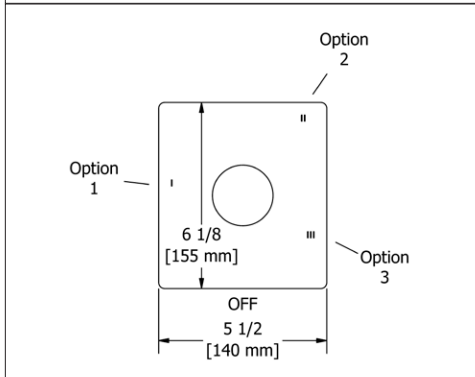

TPFTQ47 (NO SHARE) Profile® 1/2" Therm & Pressure Balance Trim with 3 Functions

Suggested Retail Price

	C
TPFTQ47	414

- Patented valve technology with both thermostatic and pressure balance functionality
- Temperature and volume control with diverter
- 3 functions (CEC Compliant)
- Rough-in valve sold separately:
  - Order R45 therm & pressure balance rough-in valve: $245