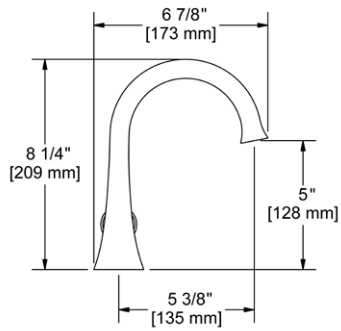

CICLO

CLASSIC

CS

EDGE

EIFFEL

EQUINOX

FRESK

GS

KUBIK

MOMENTI

PALLACE

PARABOLA