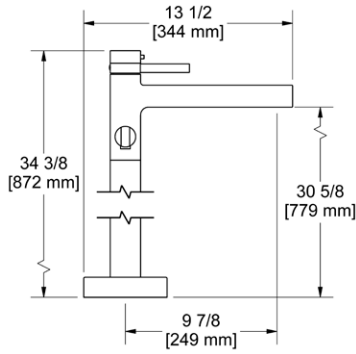

TPX39 Paradox™ Single Hole Floor Mount Tub Filler Trim

Suggested Retail Price

	C	BK	BG
TPX39	1689	2196	2399

- Thermostatic & pressure balance
- Single-function anti-calcium handshower at 1.8 GPM at 60 PSI
- 6 GPM at 60 PSI
- Rough-in valve sold separately:
  - Order RHFS floor mount tub filler rough-in valve: $241
  - Order RHBX floor mount tub filler rough-in valve for concrete floor installation: $483