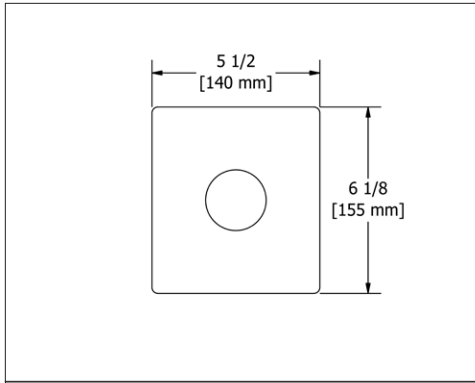

TPFTQ51 Profile® 1/2" Pressure Balance Trim

Suggested Retail Price

	C
TPFTQ51	224

- Temperature and volume control
- 1 function
- Rough-in valve sold separately:
  - Order R51 pressure balance rough-in valve: $142