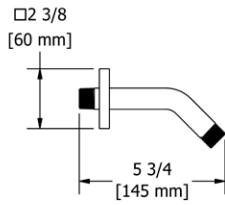

546 6" Wall Mount Shower Arm With Square Escutcheon

• Escutcheon included

Suggested Retail Price		
	C	BN
546 _ _	47	60

574 16" Wall Mount Shower Arm With Square Escutcheon