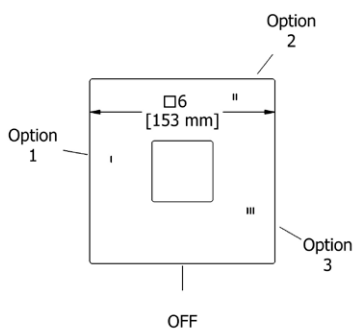

TRF51 Reflet 1/2" Pressure Balance Trim

NEW

- Available: Spring 2021
- Temperature and volume control
- 1 function
- Rough-in valve sold separately:
  - Order R51 pressure balance rough-in valve: $142

Suggested Retail Price

	C	BN	BC	BG
TRF51 _ _	248	310	298	353

TRF23 (SHARED) Reflet 1/2" Therm & Pressure Balance Trim with 3 Functions

NEW

- Available: Spring 2021
- Patented valve technology with both thermostatic and pressure balance functionality
- Temperature and volume control with diverter
- 3 functions
- Rough-in valve sold separately:
  - Order R23 therm & pressure balance rough-in valve: $176

Suggested Retail Price

	C	BN	BC	BG
TRF23 _ _	428	535	514	608

TRF44 (NO SHARE) Reflet 1/2" Therm & Pressure Balance Trim with 2 Functions

NEW

- Available: Spring 2021
- Patented valve technology with both thermostatic and pressure balance functionality
- Temperature and volume control with diverter
- 2 functions (CEC Compliant)
- Rough-in valve sold separately:
  - Order R23 therm & pressure balance rough-in valve: $176

Suggested Retail Price

	C	BN	BC	BG
TRF44 _ _	428	535	514	608

TRF45 (SHARED) Reflet 1/2" Therm & Pressure Balance Trim with 5 Functions

NEW

- Available: Spring 2021
- Patented valve technology with both thermostatic and pressure balance functionality
- Temperature and volume control with diverter
- 5 functions
- Rough-in valve sold separately:
  - Order R45 therm & pressure balance rough-in valve: $245

Suggested Retail Price

	C	BN	BC	BG
TRF45 _ _	428	535	514	608

TRF47 (NO SHARE) Reflet 1/2" Therm & Pressure Balance Trim with 3 Functions

NEW