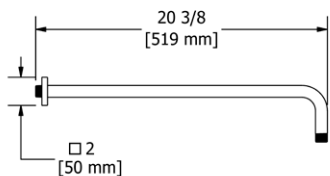

573 20" Wall Mount Shower Arm With Square Escutcheon

• Escutcheon included

Suggested Retail Price				
C	PN	BN	BK	
573	136	189	189	205

523 20" Wall Mount Shower Arm With Square Escutcheon