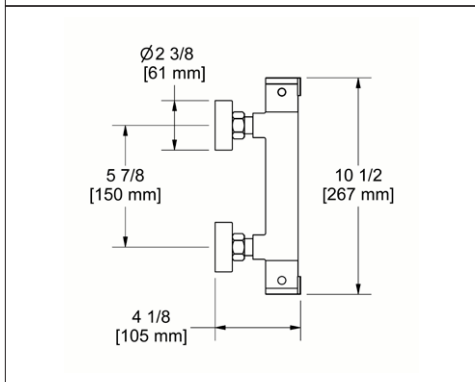

CSTM77 1/2" Thermostatic External Bar

Suggested Retail Price

	C
CSTM77	283

- 7 GPM at 60 PSI
- 3/4" female NPT inlet