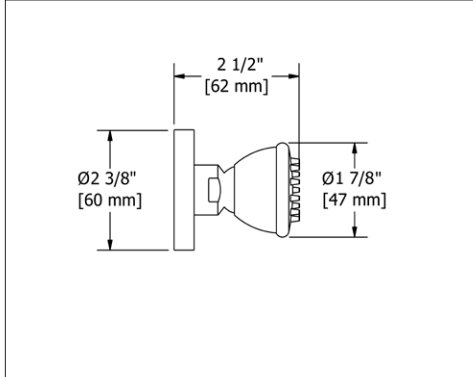

390 Single Function Body Spray