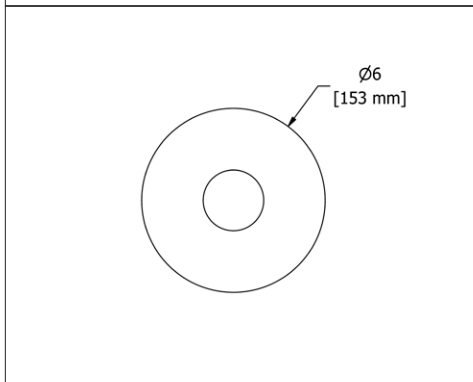

TSYTM51 Sylla™ 1/2" Pressure Balance Trim

Suggested Retail Price

	C	BN
TSYTM51 _ _	224	327

- Temperature and volume control
- 1 function
- Rough-in valve sold separately:
  - Order R51 pressure balance rough-in valve: $142