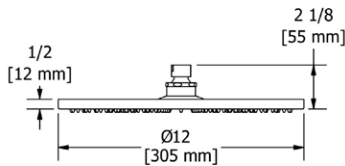

472 12" Rain Showerhead

- 1 function
- Flow rate options at 60 PSI:
  - 2.0 GPM
  - For 1.8 GPM, order -WS version (CEC compliant)

Suggested Retail Price

	C	PN	BN	BK	BG
472 __	462	555	578	645	657
472 __-WS	462	555	578	645	657