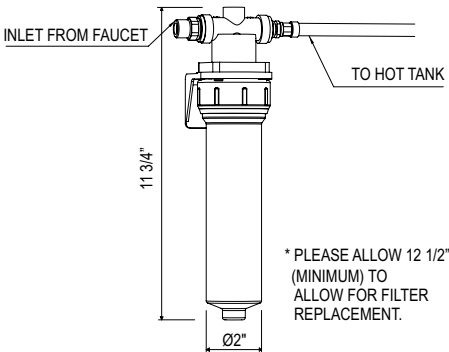

U.PR.F1 Hot Water Replacement Filter Cartridge

Suggested Retail Price

	$
U.PR.F1	123

- Designed for use with U.1106 and U.1408 hot water filtration systems
- Recommend changing filter every 6 months or 1,000 gallons

PERRIN & ROWE

U.1106 Hot Water Filtration System

Suggested Retail Price

	$
U.1106	355

- Includes cartridge, housing and connection hoses
- Filter faucet not included
- For replacement filter cartridge, order U.PR.F1: $123
- Recommend changing filter every 6 months or 1,000 gallons

PERRIN & ROWE