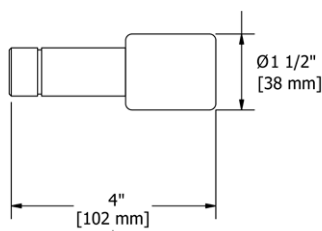

**TU04** 4" Deck Mount Riser Pair

- 3/4" outlet male; 1/2" inlet female NPT

Suggested Retail Price

	C	PN	BN
TU04	233	322	322

CICLO
CLASSIC
CS
EDGE
EIFFEL
EQUINOX
FRESK
GS
KUBIK
MOMENTI
PALLACE
PARABOLA

EXTTU33 3 1/2" Union Extensions