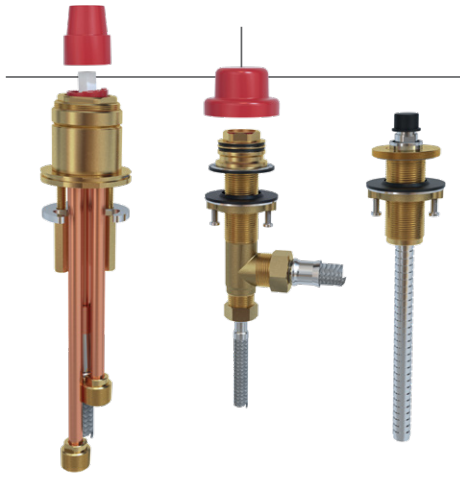

3-HOLE DECK-MOUNT PRESSURE BALANCE ROUGH-IN VALVE FOR TUB FILLERS WITH HANDSHOWER

RHTB