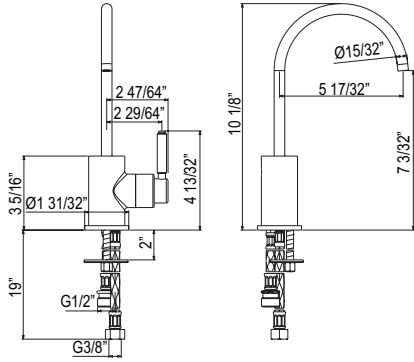

G7545 Lux™ Hot Water Dispenser

Suggested Retail Price			
Handle	APC	PN	MB
G7545LM _ _ -2	331	428	634

- 1.2 GPM at 45 PSI (CEC compliant)
- For use with U.1998 high performance hot water tank and U.1106 filter