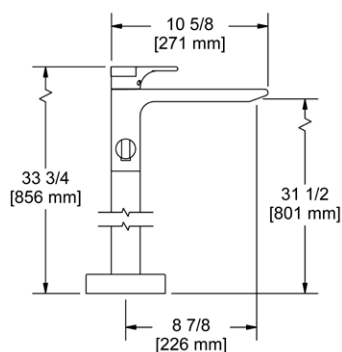

TFR39 Fresk™ Single Hole Floor Mount Tub Filler Trim