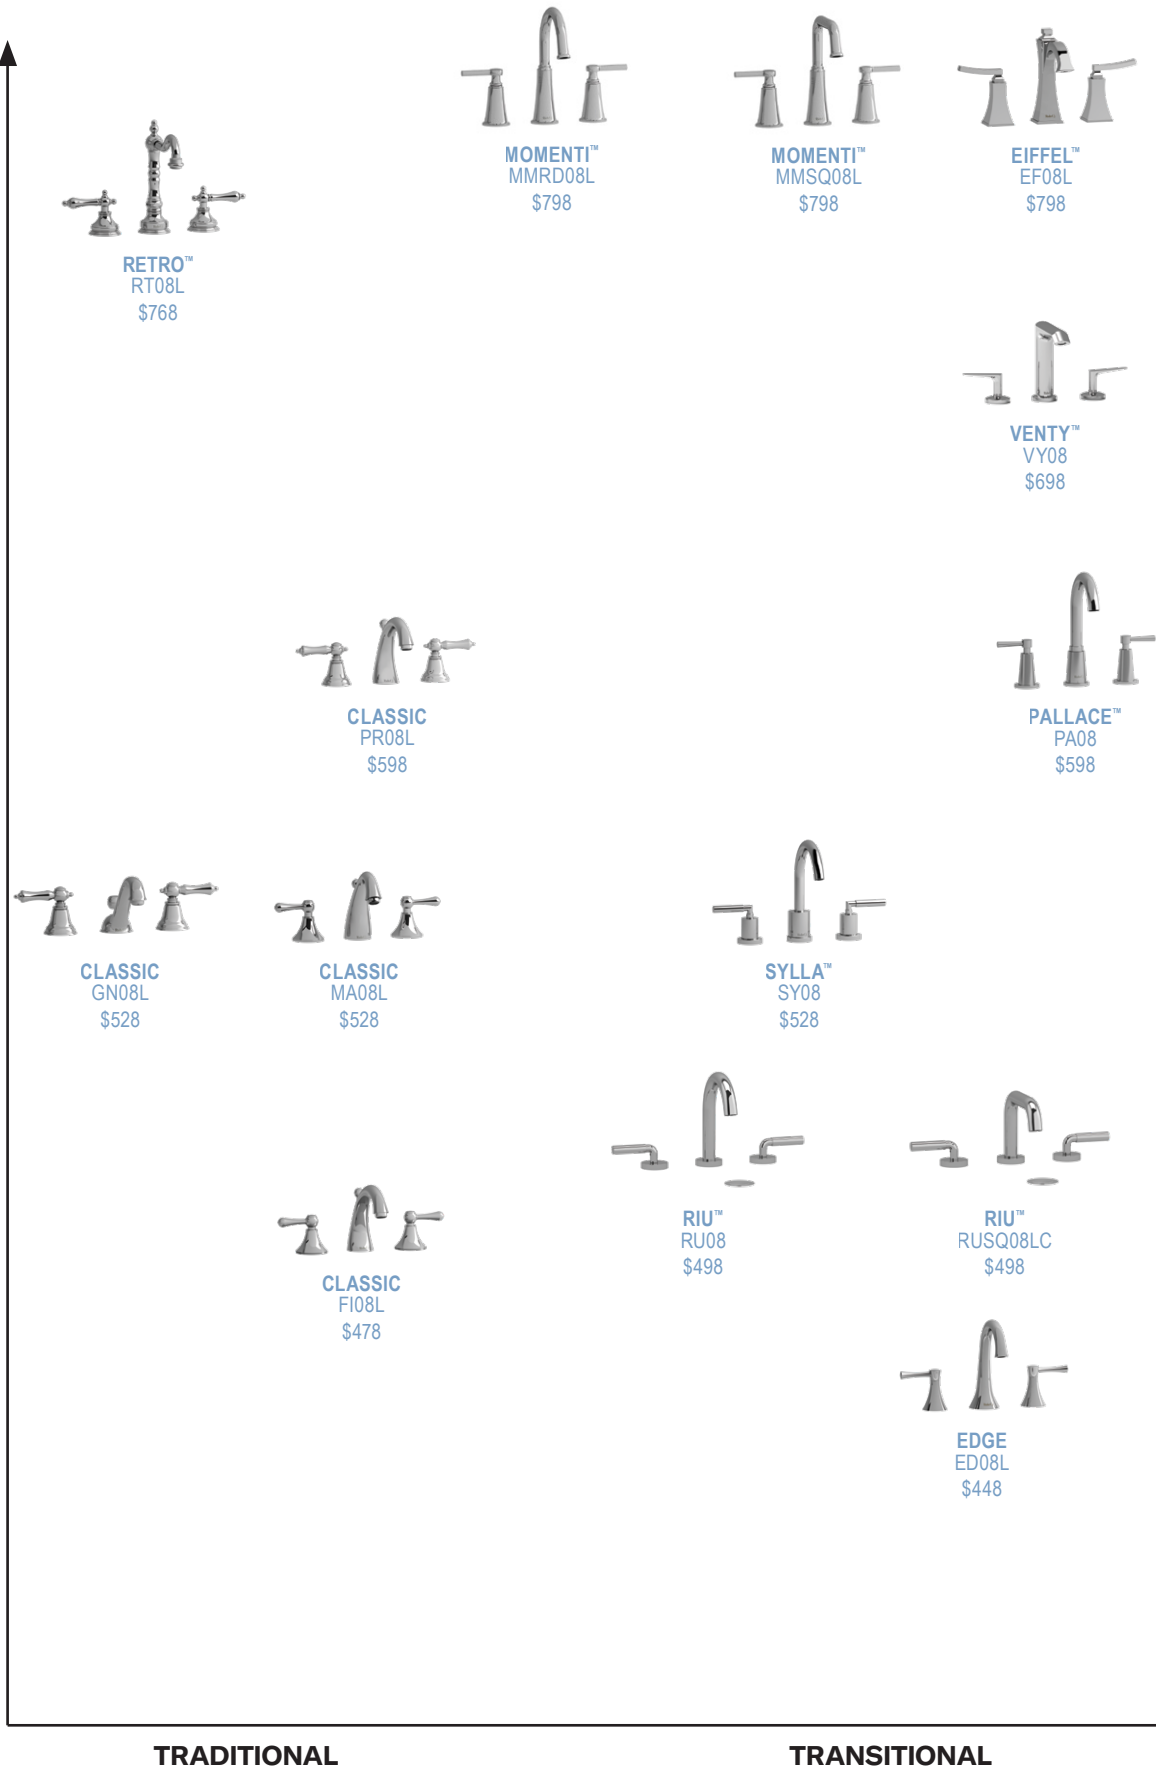

BATH — SHOP BY PRICE OR STYLE

(Prices shown are for Chrome)

INDEX

2021 UPDATES

AZURE

BISTRO

CAYO

EDGE

LUDIJK

MYTHIC

SOLSTICE

TRATTORIA

PRICE

TRADITIONAL

TRANSITIONAL