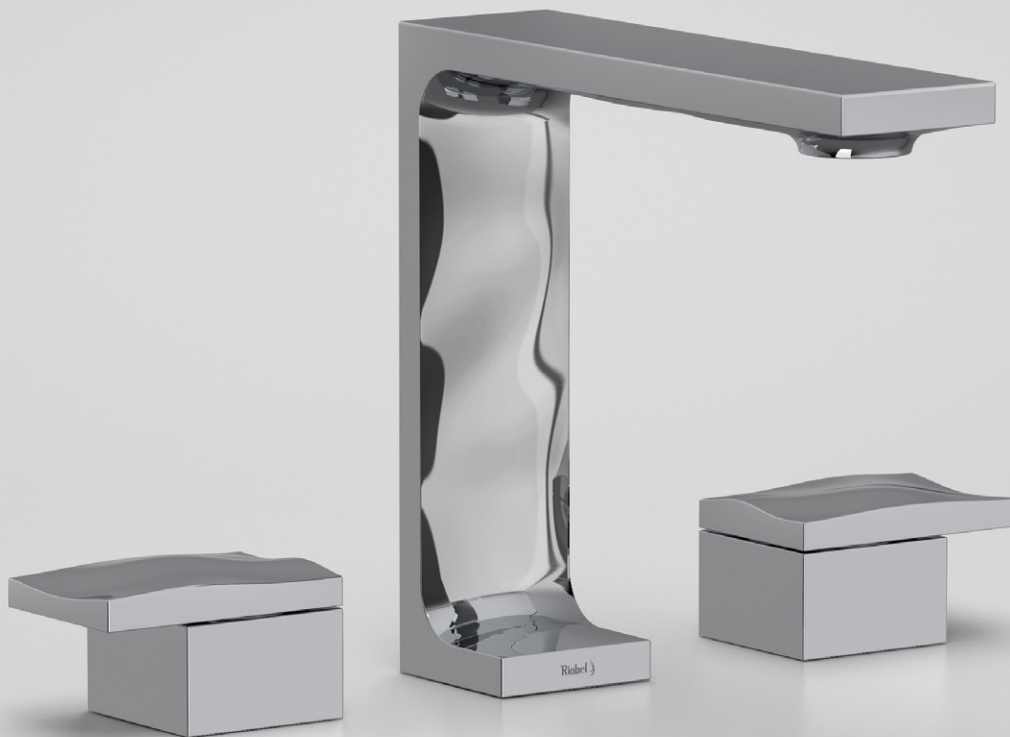

Note: Sample configuration priced in Polished Chrome. Other configurations and finishes available. Complete your Shower experience by including one of our decorative drain options.

REFLET™

The simple yet distinctive shape of the Reflet Collection is intended to reflect the contrast of water. The design encapsulates a soft wavy surface embedded within a rigid frame, balancing the elegance and the power of water in one single Collection. This duality is enhanced through the combination of brushed and polished surfaces that conjure the myriad textures created by water as it sculpts, polishes and erodes the materials around it.