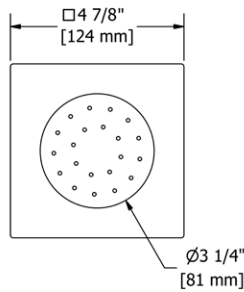

- 1 function
- 1.2 GPM at 60 PSI (CEC compliant)

Suggested Retail Price

C	PN
340	276

371 2-Function Body Spray