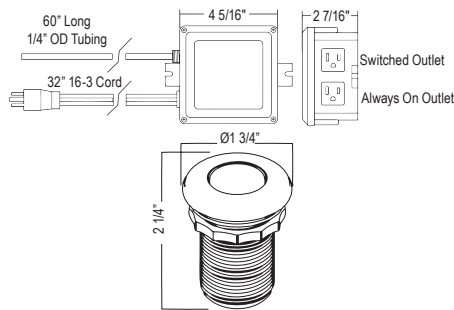

AS450 Waste Disposal Control Box With Air Switch Button

- Remote on/off air switch button for activating garbage disposals
- Solution for island countertops or where an electrical switch is not available
- Control box with mounting hardware included

Suggested Retail Price			
	APC	PN	MB
AS450	301	361	391

ROHL