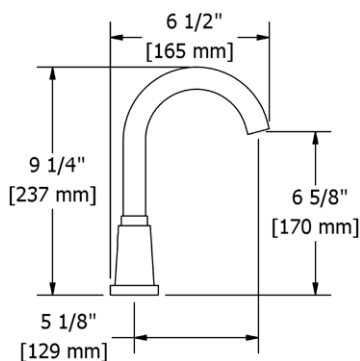

PA08 Pallace™ Widespread Lavatory Faucet

Suggested Retail Price

Handle	C	PN	BN
PA08+ _ _	598	718	748
PA08L _ _	598	718	748

- 1.2 GPM at 60 PSI (WaterSense and CEC compliant)
- Quick Connect system for easy installation
- Push drain included with faucet