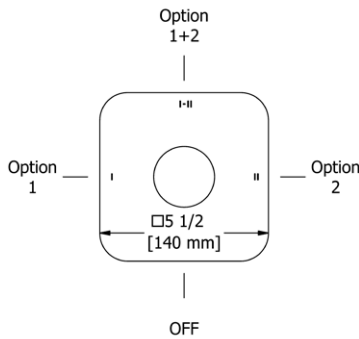

TSA23 (SHARED) Salomé™ 1/2" Therm & Pressure Balance Trim with 3 Functions

Suggested Retail Price		
	C	PN
TSA23	503	619

- Patented valve technology with both thermostatic and pressure balance functionality
- Temperature and volume control with diverter
- 3 functions
- Rough-in valve sold separately:
  - Order R23 therm & pressure balance rough-in valve: $176