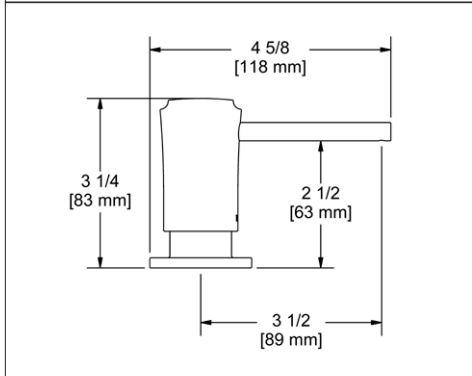

SD9 Soap Dispenser