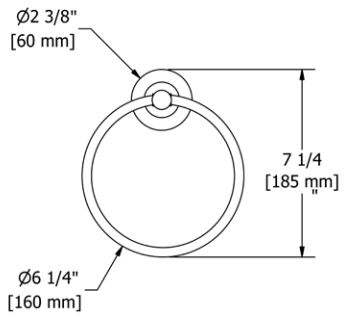

ST7 Star Towel Ring

Suggested Retail Price

	C	PN	BN	BK	BG
ST7 _ _	94	131	131	143	143

- Elegantly display bath towels in a coordinated fashion with other accessories