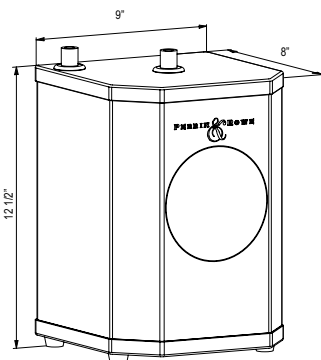

U.1998 High Performance Hot Water Tank

Suggested Retail Price	
Handle	Price
U.1998	887

- 3-Year limited warranty
- Not compatible with ISE type dispensers

QL66 Modern Pot Filler

- Dual quarter turn lever handle shut-offs, one at the wall and one at the outlet
- Folds away when not in use
- 1.8 GPM at 60 PSI (CEC compliant)