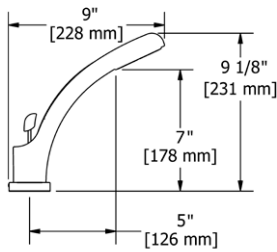

See Lavatory Drains Tab for pricing.

TSA80 Salomé™ Wall Mount Tub Spout

Suggested Retail Price

	C	PN
TSA80 _ _ _	309	482

- Rough-in valve sold separately:
  — Order RH80 wall mount tub spout rough-in valve: $70

SA12 Salomé™ 4-Hole Deck Mount Tub Filler

Suggested Retail Price

	C	PN
SA12 _ _ _	1514	1927

- Single-function anti-calcium handshower at 1.8 GPM at 60 PSI
- 11 GPM at 60 PSI
- 1/2" male NPT inlet

SA17 Salomé™ 3-Hole Deck Mount Tub Filler

Suggested Retail Price

	C	PN
SA17 _ _ _	1651	2064

- Single-function anti-calcium handshower at 1.8 GPM at 60 PSI
- 10 GPM at 60 PSI
- 1/2" male NPT inlet

SA07 Salomé™ Wall Mount Tub Filler

Suggested Retail Price

	C	PN
SA07 _ _ _	1927	2615

- Thermostatic & pressure balance
- Single-function anti-calcium handshower at 1.8 GPM at 60 PSI
- 11 GPM at 60 PSI
- 1/2" female NPT inlet