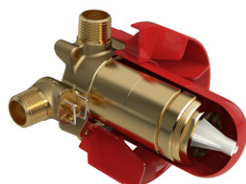

R51 1/2" Pressure Balance Rough-in Valve with 1 Function

- Temperature and volume control
- 1 function
- 5 GPM at 60 PSI
- Available inlet connections: 1/2" NPT, PEX (SPEX), Expansion Pex (EX)
- Must order TXX51 trim

Suggested Retail Price	
Connection	$
R51	142
R51-EX	142
R51-SPEX	142