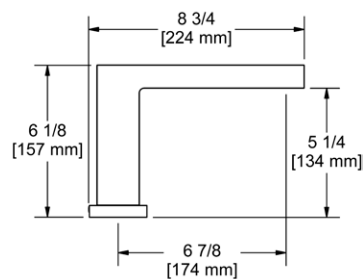

TUS16 Kubik™ 3-Hole Deck Mount Tub Filler Trim

- Single-function anti-calcium handshower at 1.8 GPM at 60 PSI
- 6 GPM at 60 PSI
- Rough-in valve sold separately:
  — Order RHTB deck mount tub filler rough-in valve: $227

Suggested Retail Price

	C	BN	BK
TUS16 _ _	737	922	959