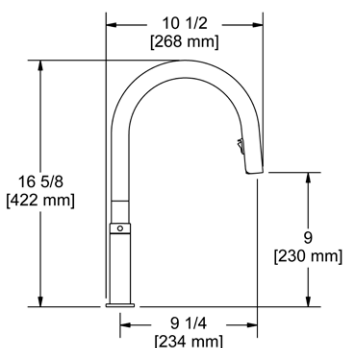

AZ400 Azure™ Bridge Pull-Down Kitchen Faucet

Suggested Retail Price

	C	PN	SS	BK	BG
AZ400	898	1078	1123	1168	1276

- Boomerang™ pull-down technology seamlessly integrates sprayer into the spout while returning it quickly and easily to the sprayer's original position
- Dual-spray functionality with stream and spray settings
- 1.5 GPM at 60 PSI (CEC compliant)