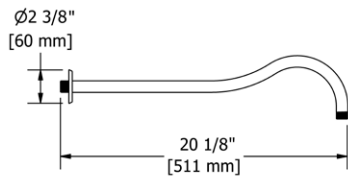

• Escutcheon included

Suggested Retail Price			
C	PN	BN	
583	141	213	213