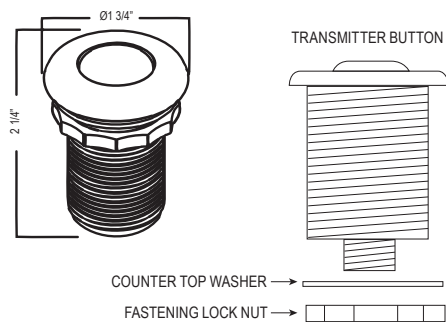

AS425 Waste Disposal Air Switch Button

Suggested Retail Price

	APC	PN	MB
AS425 _ _	100	120	130

- Remote on/off air switch button for activating garbage disposals
- Solution for island countertops or where an electrical switch is not available

ROHL