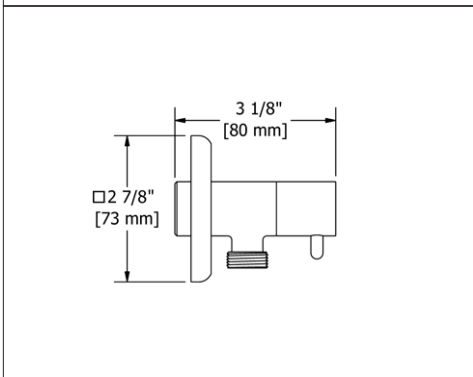

Suggested Retail Price	
	C
799	194

777 Handshower Outlet With Integrated Volume Control

- Complements Salomé™/Equinox™ collection and other modern designs

Suggested Retail Price		
	C	PN
777	152	221

770 Handshower Outlet With Integrated Volume Control