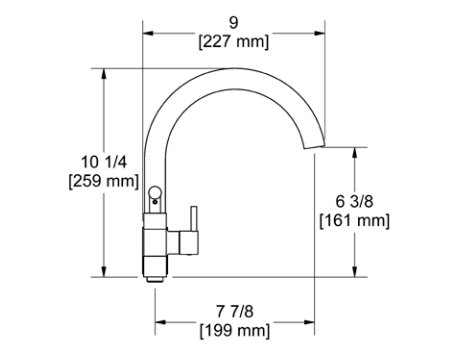

TED16 Edge 3-Hole Deck Mount Tub Filler Trim

- Single-function anti-calcium handshower at 1.8 GPM at 60 PSI
- 6 GPM at 60 PSI
- Rough-in valve sold separately:
  - Order RHTB deck mount tub filler rough-in valve: $227

Suggested Retail Price

	C	PN	BN
TED16	571	803	803

ED12 Edge 4-Hole Deck Mount Tub Filler

- Single-function anti-calcium handshower at 1.8 GPM at 60 PSI
- 11 GPM at 60 PSI
- 3/4" male NPT inlet

Suggested Retail Price

Handle	C	PN	BN
ED12+	721	951	951
ED12L	721	951	951

ED06 Edge Two Hole Tub Filler Without Risers

- Single-function anti-calcium handshower at 1.8 GPM at 60 PSI
- 11 GPM at 60 PSI
- 3/4" female NPT inlet
- For deck mount or floor mount installation, order TU04 or TU26

Suggested Retail Price

Handle	C	PN	BN
ED06+	706	965	965
ED06L	706	965	965

TU26 26" Floor Mount Riser Pair

- 3/4" outlet male; 1/2" inlet female NPT

Suggested Retail Price

	C	PN	BN	BK
TU26	573	809	809	745

TU04 4" Deck Mount Riser Pair

- 3/4" outlet male; 1/2" inlet female NPT

Suggested Retail Price

	C	PN	BN
TU04	233	322	322