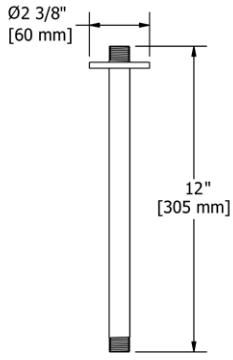

- Escutcheon included

Suggested Retail Price					
C	PN	BN	BK	BG	
558	78	105	105	114	114

598 6" Ceiling Mount Shower Arm With Oval Escutcheon

- Escutcheon included

Suggested Retail Price	
C	BG
598	77

507 12" Ceiling Mount Shower Arm With Round Escutcheon