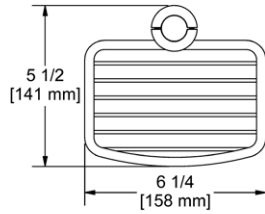

265 Basket for Shower Bar

- For 5/8" shower bar
- Brass construction

Suggested Retail Price

	C
265	166

240 Soap Dish For Shower Bar