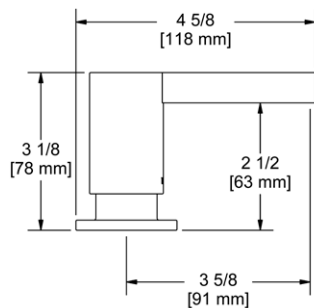

- Dual quarter turn lever handle shut-offs, one at the wall and one at the outlet
- Folds away when not in use
- 1.8 GPM at 60 PSI (CEC compliant)

Suggested Retail Price

Handle	APC	PN	MB
QL66L-_-_-2	1484	1780	2077