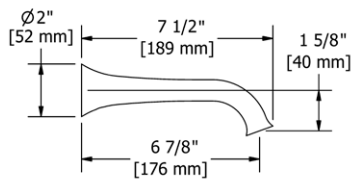

CICLO

CLASSIC

CS

EDGE

EIFFEL

EQUINOX

FRESK

GS

KUBIK

MOMENTI

PALLACE

PARABOLA

ED01 Edge Single Handle Lavatory Faucet

Suggested Retail Price			
	C	PN	BN
ED01	318	382	398

- 1.2 GPM at 60 PSI (WaterSense and CEC compliant)
- Push drain included with faucet

ED08 Edge Widespread Lavatory Faucet

Suggested Retail Price			
Handle	C	PN	BN
ED08+	448	538	560
ED08L	448	538	560

- 1.2 GPM at 60 PSI (WaterSense and CEC compliant)
- Quick Connect system for easy installation
- Push drain included with faucet

ED03 Edge Wall Mount Lavatory Faucet

Suggested Retail Price			
Handle	C	PN	BN
ED03+	598	718	748
ED03L	598	718	748

- 1.2 GPM at 60 PSI (WaterSense and CEC compliant)
- Drain sold separately. See drain options below and Lavatory Drain tab for pricing

See Lavatory Drains Tab for pricing.

ED80 Edge Wall Mount Tub Spout

Suggested Retail Price			
	C	PN	BN
ED80	178	243	243

- 1/2" copper slip fit inlet