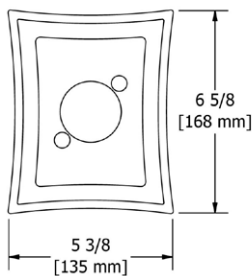

TEF51 Eiffel™ 1/2" Pressure Balance Trim

- Temperature and volume control
- 1 function
- Rough-in valve sold separately:
  — Order R51 pressure balance rough-in valve: $142

Suggested Retail Price

	C	PN	BN
TEF51	307	368	384