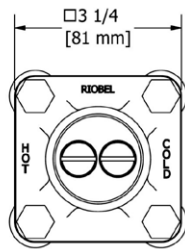

RHFS Floor Mount Tub Filler Rough-in Valve