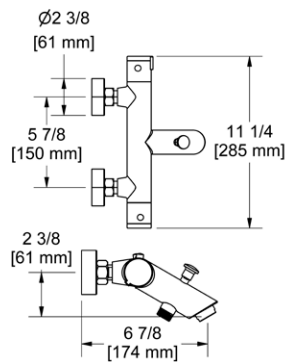

CSTM81 1/2" Thermostatic External Bar With Diverter and Tub Spout

- 4 GPM at 60 PSI
- 3/4" female NPT inlet

Suggested Retail Price

	C
CSTM81	423

EXT77 Horizontal Extensions Kit

- 3/4" outlet male; 1/2" inlet female NPT

Suggested Retail Price

	C
EXT77	73