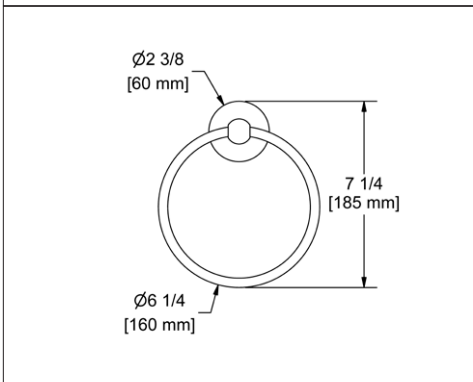

MM7 Momenti™ Towel Ring

Suggested Retail Price

	C	PN	BN	BK	BG
MM7	110	146	146	175	175

- Elegantly display bath towels in a coordinated fashion with other accessories