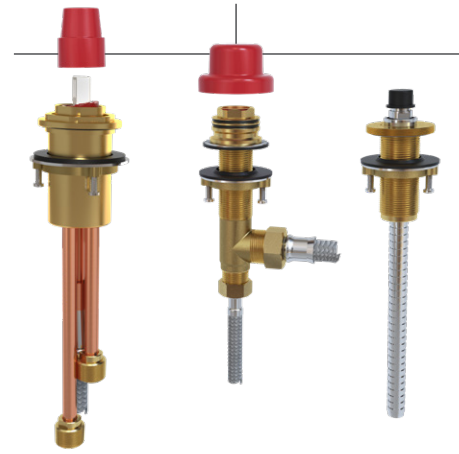

RH66
(Parabola only)