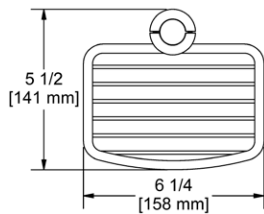

605 59" Metal Shower Hose

- 2 integrated check valves

Suggested Retail Price				
	C	PN	BN	BK
605 _ _	52	124	124	136

7259 59" Metal Shower Hose

- For use with handshower (sold separately)

Suggested Retail Price				
	C	PN	BN	BK
7259 _ _	69	128	128	140

7059 84" Metal Shower Hose

- 2 integrated check valves

Suggested Retail Price	
	C
7059 _ _	77

5001 Soap Dish For Shower Bar

- For 1", 7/8" and 3/4" shower bar
- Plastic construction

Suggested Retail Price	
	C
5001 _ _	23

275 Basket for Shower Bar

- For 1" shower bar
- Brass construction

Suggested Retail Price	
	C
275 _ _	166