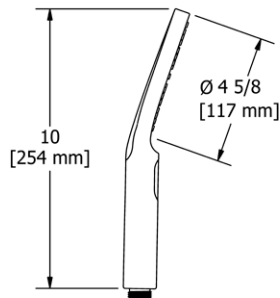

4364 5" 4-Function Handshower

- 4 functions
- Flow rate options at 60 PSI:
  - 2.0 GPM
  - For 1.8 GPM, order -WS version (CEC compliant)

Suggested Retail Price

	C	PN	BN	BK	BG
4364 __	98	118	123	128	140
4364 __-WS	98	118	123	128	140