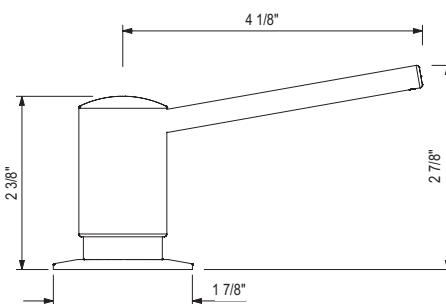

Suggested Retail Price

	C	BK
SD8_-_-	183	270

SD9 Soap Dispenser

- Brass construction
- 13.5 fluid ounce bottle capacity
- Top fill

Suggested Retail Price

	C	SS	BK	BG
SD9_-_-	196	245	270	278

LS450 Soap Dispenser