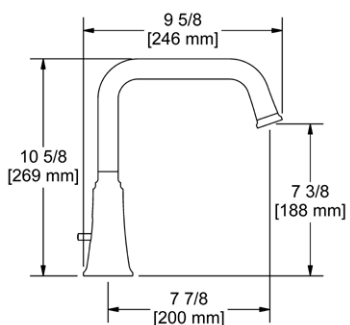

MMSQ12 Momenti™ 4-Hole Deck Mount Tub Filler with U-Spout

- Single-function anti-calcium handshower at 1.8 GPM at 60 PSI
- 11 GPM at 60 PSI
- 1/2" male NPT inlet

Suggested Retail Price

Handle	C	PN	BN	BK	BG	CBK	PNBK	BNBK	BGBK
MMSQ12+ _ _	1556	1981	1981	2100	2209	1556	1981	1981	2209
MMSQ12J _ _	1556	1981	1981	2100	2209	1556	1981	1981	2209
MMSQ12L _ _	1556	1981	1981	2100	2209	1556	1981	1981	2209
MMSQ12X _ _	1556	1981	1981	2100	2209	1556	1981	1981	2209