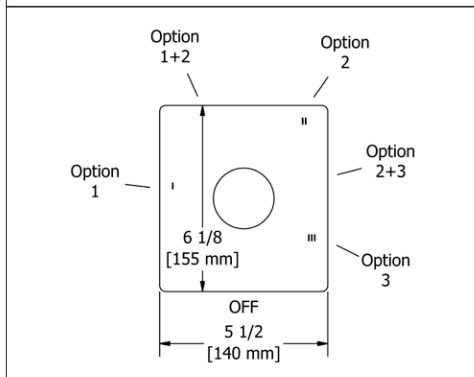

TPXTQ45 (SHARED) Paradox™ 1/2" Therm & Pressure Balance Trim with 5 Functions

Suggested Retail Price

	C	BG
TPXTQ45	414	654

- Patented valve technology with both thermostatic and pressure balance functionality
- Temperature and volume control with diverter
- 5 functions
- Rough-in valve sold separately:
  - Order R45 therm & pressure balance rough-in valve: $245