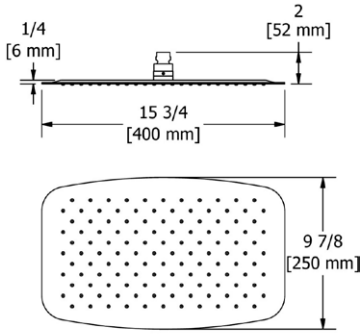

495 12" x 8" Rain Showerhead

- 1 function
- Flow rate options at 60 PSI:
 - 2.0 GPM
 - For 1.8 GPM, order -WS version (CEC compliant)

Suggested Retail Price

	C
495 _ _	360
495 _ _-WS	360

499 16" x 10" Rain Showerhead