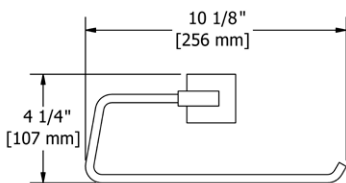

KS7 Kubik™ Towel Ring

Suggested Retail Price

	C	BN	BK
KS7 _ _	105	132	137

- Elegantly display bath towels in a coordinated fashion with other accessories