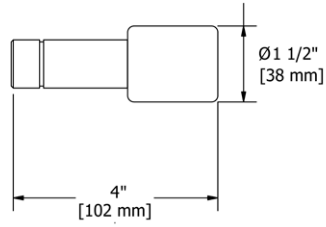

GS

KUBIK

MOMENTI

PALLACE

PARABOLA

**EXTTU33 3 1/2" Union Extensions**

- 3/4" outlet male; 1/2" inlet female NPT

**Suggested Retail Price**