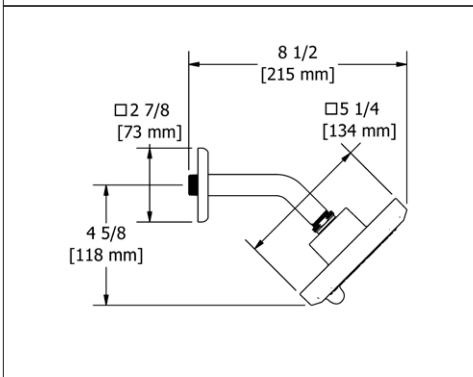

### 376 5" 6-Function Showerhead With Arm

**Suggested Retail Price**

	C	PN	BN	BK
376 _ _	206	258	258	282
376 _ _ -WS	206	258	258	282

- Complements Salomé™/Equinox™ collection and other modern designs
- 6 functions
- Flow rate options at 60 PSI:
  - 2.0 GPM
  - For 1.8 GPM, order -WS version (CEC compliant)