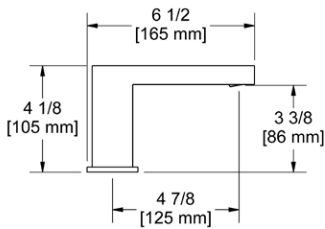

US01 Kubik™ Single Handle Lavatory Faucet

- 1.2 GPM at 60 PSI (CEC compliant)
- Push drain included with faucet

Suggested Retail Price			
	C	BN	BK
US01	318	398	414

UL01 Kubik™ Single Handle Tall Lavatory Faucet

- 1.2 GPM at 60 PSI (CEC compliant)
- Drain sold separately. See drain options below and Lavatory Drain tab for pricing

Suggested Retail Price			
	C	BN	BK
UL01	468	585	609

See Lavatory Drains Tab for pricing.

US08 Kubik™ Widespread Lavatory Faucet

- 1.2 GPM at 60 PSI (CEC compliant)
- Quick Connect system for easy installation
- Push drain included with faucet

Suggested Retail Price		
	C	BK
US08	468	609

US11 Kubik™ Wall Mount Lavatory Faucet

- 1.2 GPM at 60 PSI (CEC compliant)
- Drain sold separately. See drain options below and Lavatory Drain tab for pricing

Suggested Retail Price		
	C	BK
US11	648	877