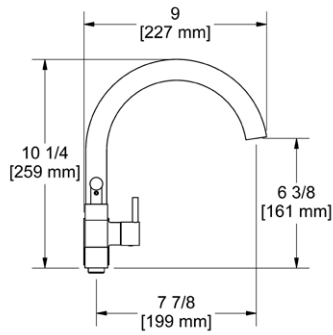

RU06 Riu™ Two Hole Tub Filler Without Risers

Suggested Retail Price

Handle	C	PN	BN	BK
RU06+ _ _	706	965	882	918
RU06+KN _ _	726	978	978	998
RU06L _ _	706	965	965	918
RU06LKN _ _	726	978	978	998

- Single-function anti-calcium handshower at 1.8 GPM at 60 PSI
- 11 GPM at 60 PSI
- 3/4" female NPT inlet
- For deck mount or floor mount installation, order TU04 or TU26

TU26 26" Floor Mount Riser Pair

Suggested Retail Price

	C	PN	BN	BK
TU26 _ _	573	809	809	745

- 3/4" outlet male; 1/2" inlet female NPT

TU04 4" Deck Mount Riser Pair

Suggested Retail Price

	C	PN	BN
TU04 _ _	233	322	322

- 3/4" outlet male; 1/2" inlet female NPT

EXTTU33 3 1/2" Union Extensions

Suggested Retail Price

	C	BN
EXTTU33 _ _	93	116

- 3/4" outlet male; 1/2" inlet female NPT

TRUTM51 Riu™ 1/2" Pressure Balance Trim

Suggested Retail Price

Handle	C	PN	BN	BK	BG
TRUTM51 _ _	224	269	280	292	319
TRUTM51KN _ _	244	293	305	318	347

- Temperature and volume control
- 1 function
- Rough-in valve sold separately:
  - Order R51 pressure balance rough-in valve: $142