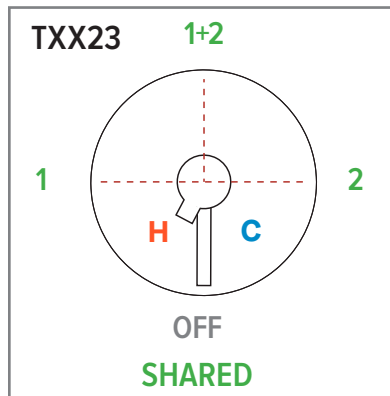

THERM & PRESSURE BALANCE ROUGH-IN VALVE

1/2" THERM & PRESSURE BALANCE - 3 FUNCTIONS

R23

- 6.3 GPM at 60 PSI
- Temperature and volume control with diverter
- Patented valve technology with both thermostatic and pressure balance functionality
- Recommended inlet connections: 1/2" NPT, PEX (SPEX), Expansion Pex (EX)
- Must add valve trim TXX23 for shared 3 functions
- Must add valve trim TXX44 for non-shared 2 functions

R23 1/2" Therm & Pressure Balance Rough-in Valve with up to 3 Functions

- Patented valve technology with both thermostatic and pressure balance functionality
- Temperature and volume control with diverter
- Up to 3 functions
- 6 GPM at 60 PSI
- Must order TXX23 (shared) or TXX44 (no share) trim

Suggested Retail Price	
Connection	$
R23	176
R23-EX	176
R23-SPEX	176