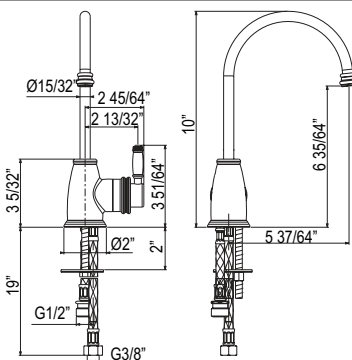

MB7945 Gotham™ Hot Water Dispenser

ROHL

Suggested Retail Price

Handle	APC	PN
MB7945LM __ -2	386	498

- 1.2 GPM at 45 PSI (CEC compliant)
- For use with U.1998 high performance hot water tank and U.1106 filter