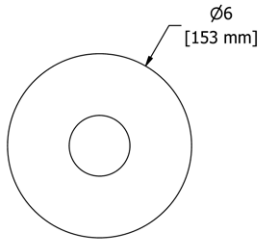

- Temperature and volume control
- 1 function
- Rough-in valve sold separately:
  - Order R51 pressure balance rough-in valve: $142

Suggested Retail Price

	C	PN	BN
TEDTM51 _ _	238	286	298