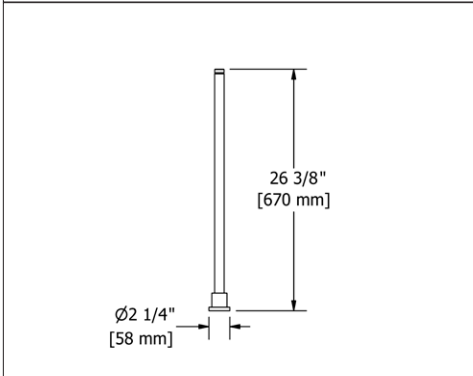

TU26 26" Floor Mount Riser Pair

Suggested Retail Price

	C	PN	BN	BK
TU26 _ _	573	809	809	745

- 3/4" outlet male; 1/2" inlet female NPT