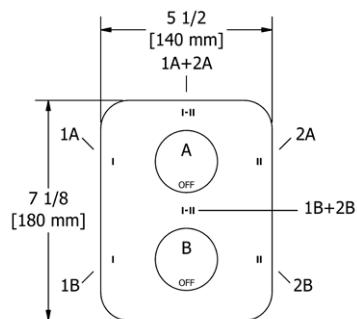

TFR46 (SHARED) Fresk™ 3/4" Therm & Pressure Balance Trim with 6 Functions

Suggested Retail Price

	C	BN
TFR46	893	1116

- Patented valve technology with both thermostatic and pressure balance functionality
- 2 temperature and volume controls with diverters
- 6 functions
- Rough-in valve sold separately:
  - Order R46 therm & pressure balance rough-in valve: $373