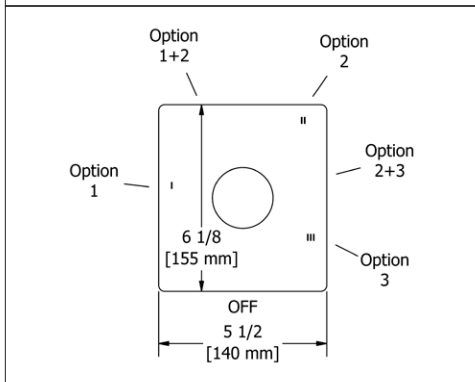

TPFTQ45 (SHARED) Profile® 1/2" Therm & Pressure Balance Trim with 5 Functions

Suggested Retail Price

C
TPFTQ45
414

- Patented valve technology with both thermostatic and pressure balance functionality
- Temperature and volume control with diverter
- 5 functions
- Rough-in valve sold separately:
  - Order R45 therm & pressure balance rough-in valve: $245