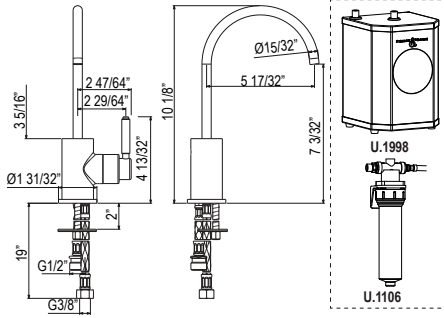

GKIT7545 Lux™ Hot Water Dispenser, Tank And Filter Kit

Suggested Retail Price			
Handle	APC	PN	MB
GKIT7545LM _ _ -2	1573	1670	1876

- .5 GPM at 45 PSI (CEC compliant)
- Order U.PRF1 for hot water replacement filter cartridge
- Includes U.1998 Hot water tank and U.1106 filter system