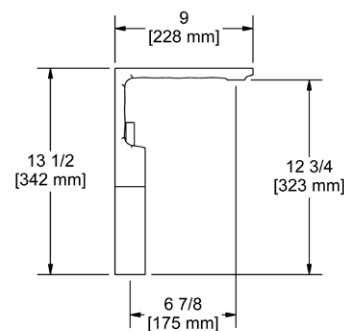

RFS01 Reflet Single Handle Lavatory Faucet

Suggested Retail Price				
	C	BN	BC	BG
RFS01	448	560	538	637

- Available: Spring 2021
- 1.2 GPM at 60 PSI (WaterSense and CEC compliant)
- Push drain included with faucet

RFL01 Reflet Single Handle Tall Lavatory Faucet

Suggested Retail Price				
	C	BN	BC	BG
RFL01	648	810	778	921

- Available: Spring 2021
- 1.2 GPM at 60 PSI (WaterSense and CEC compliant)
- Drain sold separately. See drain options below and Lavatory Drain tab for pricing

See Lavatory Drains Tab for pricing.

RF08 Reflet Widespread Lavatory Faucet

Suggested Retail Price				
	C	BN	BC	BG
RF08	648	810	778	921

- Available: Spring 2021
- 1.2 GPM at 60 PSI (WaterSense and CEC compliant)
- Quick Connect system for easy installation
- Push drain included with faucet

TRF360 Reflet Wall Mount Lavatory Faucet Trim

Suggested Retail Price				
	C	BN	BC	BG
TRF360	598	748	718	850

- Available: Spring 2021
- 360 degree handle installation
- 4-point handle installation (top, right, bottom, left)
- 1.2 GPM at 60 PSI (WaterSense and CEC compliant)
- Drain sold separately. See drain options below and Lavatory Drain tab for pricing
- Rough-in valve sold separately:
  - Order RH360 rough-in valve: $106