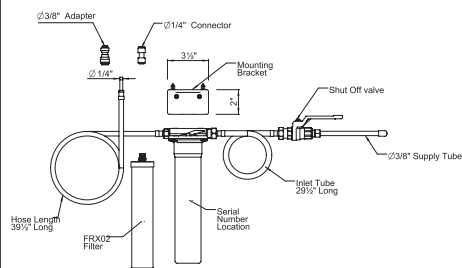

HRK-2000 Arolla™ Filtration System With Cartridge

Suggested Retail Price

	$
HRK-2000	639

- Includes cartridge, housing and connection hoses
- Filter faucet not included
- Recommend changing filter every 6 months or 1,000 gallons
- For replacement filter cartridge, order HRF-1000: $106
- Recommend changing filter system every 3 years due to constant water pressure on the inlet

PERRIN & ROWE
ROHL