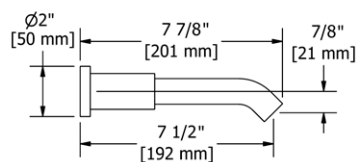

- 1/2" female NPT inlet

Suggested Retail Price

	C	PN	BN
BM80 _ _	141	194	194