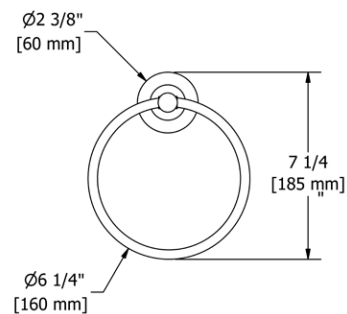

ST7 Star Towel Ring

Suggested Retail Price

	C	PN	BN	BK	BG
ST7	94	131	131	143	143

- Elegantly display bath towels in a coordinated fashion with other accessories