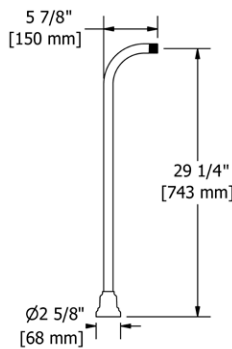

TU33 30" Floor Mount Riser Pair

- 3/4" outlet male; 1/2" inlet female NPT
- Rough-in valve and trim included

Suggested Retail Price

	C	PN	BN
TU33 _ _	660	951	951