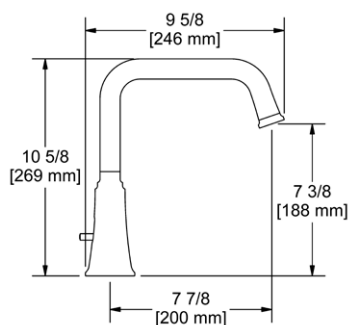

MMSQ12 Momenti™ 4-Hole Deck Mount Tub Filler with U-Spout

- Single-function anti-calcium handshower at 1.8 GPM at 60 PSI
- 11 GPM at 60 PSI
- 1/2" male NPT inlet

Suggested Retail Price

Handle	C	PN	BN	BK	BG	CBK	PNBK	BNBK	BGBK
MMSQ12+ _ _	1556	1981	1981	2100	2209	1556	1981	1981	2209
MMSQ12J _ _	1556	1981	1981	2100	2209	1556	1981	1981	2209
MMSQ12L _ _	1556	1981	1981	2100	2209	1556	1981	1981	2209
MMSQ12X _ _	1556	1981	1981	2100	2209	1556	1981	1981	2209