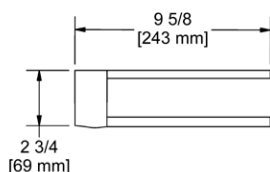

TRF46 (SHARED) Reflet 3/4" Therm & Pressure Balance Trim with 6 Functions

Suggested Retail Price

	C	BN	BC	BG
TRF46 _ _	698	873	838	992

- Available: Spring 2021
- Patented valve technology with both thermostatic and pressure balance functionality
- 2 temperature and volume controls with diverters
- 6 functions
- Rough-in valve sold separately:
  - Order R46 therm & pressure balance rough-in valve: $373

NEW

RFO Reflet Robe hook

Suggested Retail Price

	C	BN	BC	BG
RFO _ _	68	85	82	97

- Available: Spring 2021
- Holds one robe or towel close to your shower or bathing space

NEW

RF3 Reflet Toilet Paper holder

Suggested Retail Price

	C	BN	BC	BG
RF3 _ _	138	173	166	196

- Available: Spring 2021
- There's no need to compromise on design in this essential space

NEW

RF5 Reflet 24" towel bar

Suggested Retail Price

	C	BN	BC	BG
RF5 _ _	198	248	238	282

- Available: Spring 2021
- Length can be cut down

NEW

RF7 Reflet Towel hook

Suggested Retail Price

	C	BN	BC	BG
RF7 _ _	148	185	178	211

- Available: Spring 2021
- Elegantly display bath towels in a coordinated fashion with other accessories

NEW