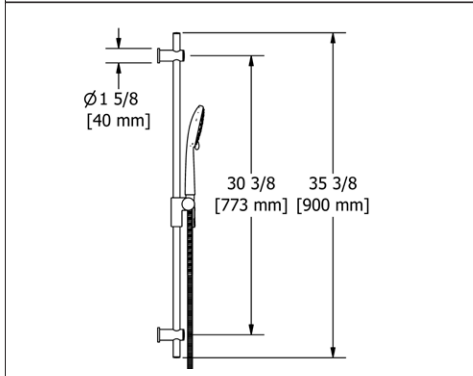

4813 Handshower Set With 36" Slide Bar and 4-Function Handshower

Suggested Retail Price

	C
4813 __	288
4813 __-WS	288

- 4363 4-function handshower
- Flow rate options at 60 PSI:
  - 2.0 GPM
  - For 1.8 GPM, order -WS version (CEC compliant)