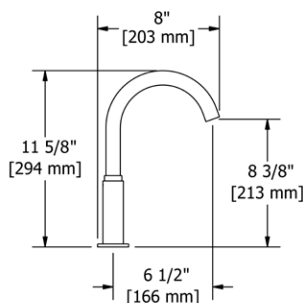

AZ601 Azure™ Bar/Food Prep Kitchen Faucet

Suggested Retail Price

	C	SS	BK	BG
AZ601 __	298	373	388	424
AZ601 __ -10	248	310	323	353

- Flow rate options at 60 PSI:
  - 2.2 GPM
  - For 1.0 GPM, order -10 version