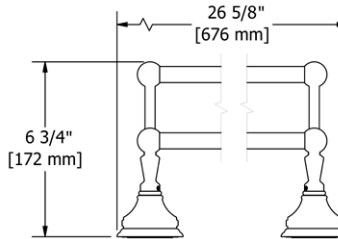

### RT6 Retro™ Double 24" Towel Bar

- Length cannot be cut down

**Suggested Retail Price**

	C	PN	BN
RT6	347	514	514