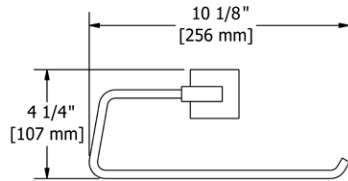

KS6 Kubik™ Double 24" Towel Bar

Suggested Retail Price

	C	BN	BK
KS6 _ _	285	357	371

- Length cannot be cut down

KS7 Kubik™ Towel Ring

Suggested Retail Price

	C	BN	BK
KS7 _ _	105	132	137

- Elegantly display bath towels in a coordinated fashion with other accessories

KS9 Kubik™ 24" Towel Bar With Shelf

Suggested Retail Price

	C	BN	BK
KS9 _ _	387	484	504

- Length cannot be cut down