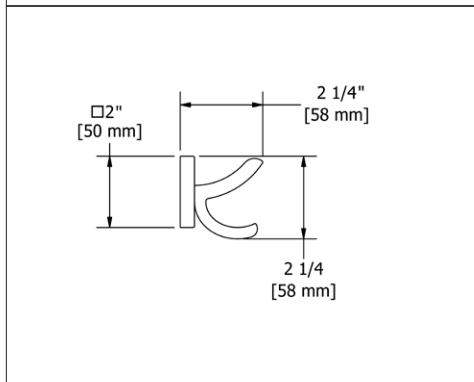

SA0 Salomé™ Double Robe Hook

Suggested Retail Price

	C	PN
SA0	68	95

- Optimize space with this double hook for multiple robe/towel storage