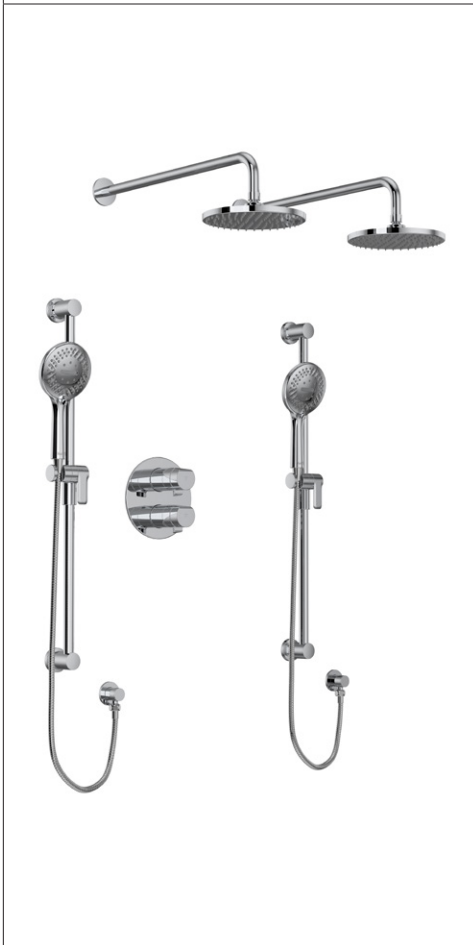

PARABOLA™ 3/4 THERM/PRESSURE BALANCE OPTION 1

Model	Description	Suggested Retail Price
		Polished Chrome
TPB46C	Trim (Shared)	838
468C-WS	Showerhead (x2)	504
513C	Shower Arm (x2)	194
4375C-WS	Handshower (x2)	296
4855C	Handshower Bar (x2)	288
710C	Outlet	62
7259C	Hose (x2)	138
R46	Rough	373
Total Package List Price with Roughs		2,693

Note: Sample configuration priced in Polished Chrome. Other configurations and finishes available. Complete your Shower experience by including one of our decorative drain options.