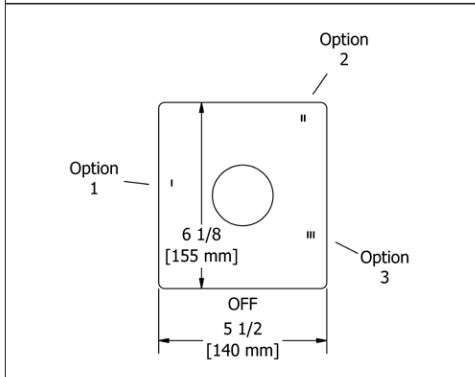

TPFTQ47 (NO SHARE) Profile® 1/2" Therm & Pressure Balance Trim with 3 Functions

Suggested Retail Price

C
TPFTQ47
414

- Patented valve technology with both thermostatic and pressure balance functionality
- Temperature and volume control with diverter
- 3 functions (CEC Compliant)
- Rough-in valve sold separately:
  - Order R45 therm & pressure balance rough-in valve: $245