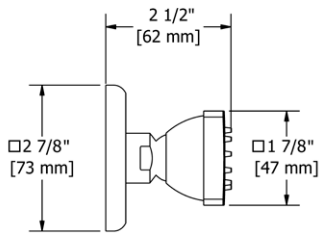

370 Single Function Body Spray

Suggested Retail Price				
	C	PN	BN	BN
370	152	208	208	

- Complements Eiffel™ collection and other transitional designs
- Swivel directional control
- 1 function
- 1.6 GPM at 60 PSI

350 Single Function Body Spray

Suggested Retail Price					
	C	PN	BN	BC	BG
350	130	195	195	184	184

- Swivel directional control
- 1 function
- 1.6 GPM at 60 PSI

369 Single Function Body Spray

Suggested Retail Price	
	C
369	276

- 1 function
- 1.0 GPM at 60 PSI (CEC compliant)

324 2-Function Body Spray

Suggested Retail Price	
	C
324	128

- Swivel directional control
- 2 functions
- 1.6 GPM at 60 PSI

399 Single Function Body Spray

Suggested Retail Price	
	C
399	301

- 1 function
- 1.0 GPM at 60 PSI (CEC compliant)