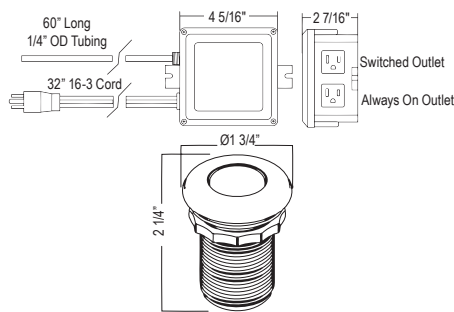

AS450 Waste Disposal Control Box With Air Switch Button

- Remote on/off air switch button for activating garbage disposals
- Solution for island countertops or where an electrical switch is not available
- Control box with mounting hardware included

Suggested Retail Price			
	APC	PN	MB
AS450	301	361	391