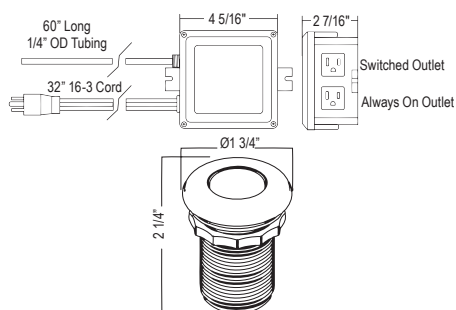

AS450 Waste Disposal Control Box With Air Switch Button

- Remote on/off air switch button for activating garbage disposals
- Solution for island countertops or where an electrical switch is not available
- Control box with mounting hardware included

Suggested Retail Price			
	APC	PN	MB
AS450 _ _	301	361	391

ROHL