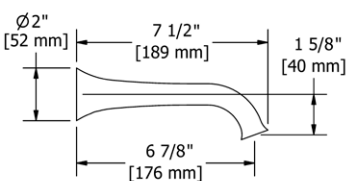

- 1/2" copper slip fit inlet

Suggested Retail Price

	C	PN	BN
ED80	178	243	243