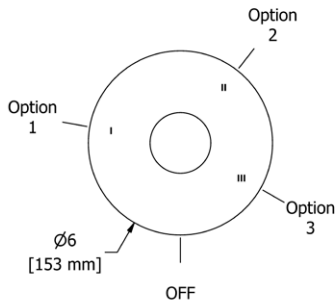

TPB47 (NO SHARE) Parabola™ 1/2" Therm & Pressure Balance Trim with 3 Functions

Suggested Retail Price

	C	PN	BK	BG
TPB47	498	598	648	708

- Patented valve technology with both thermostatic and pressure balance functionality
- Temperature and volume control with diverter
- 3 functions (CEC Compliant)
- Rough-in valve sold separately:
  - Order R45 therm & pressure balance rough-in valve: $245