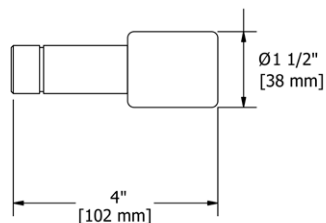

CICLO

CLASSIC

CS

EDGE

EIFFEL

EQUINOX

FRESK

GS

KUBIK

MOMENTI

PALLACE

PARABOLA

TU33 30" Floor Mount Riser Pair

Suggested Retail Price

	C	PN	BN
TU33	660	951	951

- 3/4" outlet male; 1/2" inlet female NPT
- Rough-in valve and trim included

TU44 30" Floor Mount Riser Pair With Stop Valves

Suggested Retail Price

	C	BN
TU44	1001	1440

- 3/4" stop valves
- 3/4" outlet male; 1/2" inlet female NPT
- Rough-in valve and trim included

TU99 4" Deck Mount Riser Pair

Suggested Retail Price

	C	PN	BN
TU99	161	233	233

- 3/4" outlet male; 1/2" inlet female NPT

TU02 2" Wall Mount Riser Pair

Suggested Retail Price

	C	BN
TU02	109	161

- 3/4" outlet male; 1/2" inlet female NPT

EXTTU33 3 1/2" Union Extensions

Suggested Retail Price

	C	BN
EXTTU33	93	116

- 3/4" outlet male; 1/2" inlet female NPT