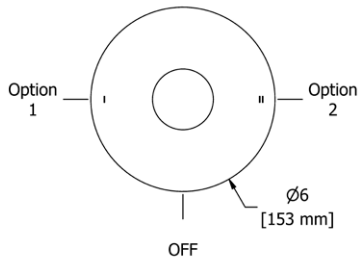

- Patented valve technology with both thermostatic and pressure balance functionality
- Temperature and volume control with diverter
- 2 functions (CEC Compliant)
- Rough-in valve sold separately:
  - Order R23 therm & pressure balance rough-in valve: $176

Suggested Retail Price

Handle	C	PN	BN
TEDTM44 _ _	428	514	535
TEDTM44+ _ _	428	514	535