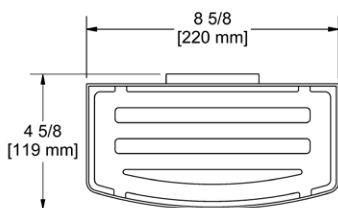

### 284 Wall Basket

- Removable
- Hidden anchors
- Polished stainless steel

**Suggested Retail Price**

	C
284	200