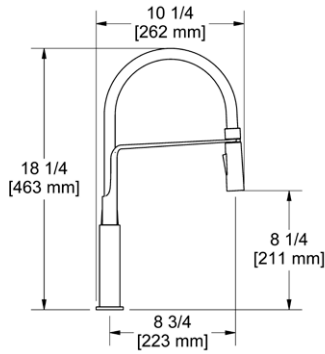

C, APC

SS

BK, MB

MY101 Mythic™ Pre-Rinse Chef-Style Kitchen Faucet

Suggested Retail Price

	C	SS	BK
MY101 __	428	535	557

- Dual-spray functionality with stream and spray settings
- 1.8 GPM at 60 PSI (CEC compliant)