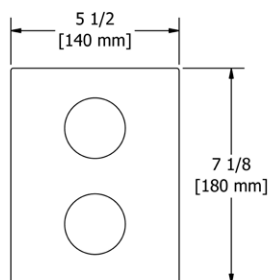

TPXTQ47 (NO SHARE) Paradox™ 1/2" Therm & Pressure Balance Trim with 3 Functions

Suggested Retail Price		
	C	BG
TPXTQ47	414	654

- Patented valve technology with both thermostatic and pressure balance functionality
- Temperature and volume control with diverter
- 3 functions (CEC Compliant)
- Rough-in valve sold separately:
  - Order R45 therm & pressure balance rough-in valve: $245

TPXTM46 (SHARED) Paradox™ 3/4" Therm & Pressure Balance Trim with 6 Functions

Suggested Retail Price		
	C	BG
TPXTM46	777	

- Patented valve technology with both thermostatic and pressure balance functionality
- 2 temperature and volume controls with diverters
- 6 functions
- Rough-in valve sold separately:
  - Order R46 therm & pressure balance rough-in valve: $373

TPXTQ46 (SHARED) Paradox™ 3/4" Therm & Pressure Balance Trim with 6 Functions

Suggested Retail Price		
	C	BG
TPXTQ46	777	

- Patented valve technology with both thermostatic and pressure balance functionality
- 2 temperature and volume controls with diverters
- 6 functions
- Rough-in valve sold separately:
  - Order R46 therm & pressure balance rough-in valve: $373

PXTM83 (SHARED) Paradox™ 3/4" Therm & Pressure Balance Multi-Function System

Suggested Retail Price		
	C	BG
PXTM83	1288	

- Rough-in valve included with trim
- 2 temperature and 2 volume controls; also supports 2 optional volume controls
- Multi-function with optional volume controls
- 20 GPM at 60 PSI

PXTQ83 (SHARED) Paradox™ 3/4" Therm & Pressure Balance Multi-Function System

Suggested Retail Price		
	C	BG
PXTQ83	1288	

- Rough-in valve included with trim
- 2 temperature and 2 volume controls; also supports 2 optional volume controls
- Multi-function with optional volume controls
- 20 GPM at 60 PSI