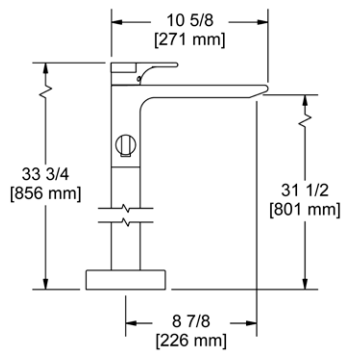

TFR39 Fresk™ Single Hole Floor Mount Tub Filler Trim

- Thermostatic & pressure balance
- Single-function anti-calcium handshower at 1.8 GPM at 60 PSI
- 6 GPM at 60 PSI
- Rough-in valve sold separately:
  - Order RHFS floor mount tub filler rough-in valve: $241
  - Order RHBX floor mount tub filler rough-in valve for concrete floor installation: $483

Suggested Retail Price

	C	BN
TFR39	1332	1665

TFR51 Fresk™ 1/2" Pressure Balance Trim

- Temperature and volume control
- 1 function
- Rough-in valve sold separately:
  - Order R51 pressure balance rough-in valve: $142

Suggested Retail Price

	C	BN
TFR51	260	388