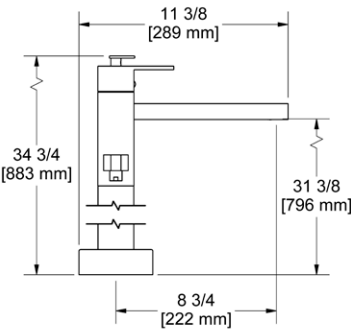

TUS39 Kubik™ Single Hole Floor Mount Tub Filler Trim

- Thermostatic & pressure balance
- Single-function anti-calcium handshower at 1.8 GPM at 60 PSI
- 6 GPM at 60 PSI
- Rough-in valve sold separately:
  - Order RHFS floor mount tub filler rough-in valve: $241
  - Order RHBX floor mount tub filler rough-in valve for concrete floor installation: $483

Suggested Retail Price			
	C	BN	BK
TUS39	1527	1909	1986