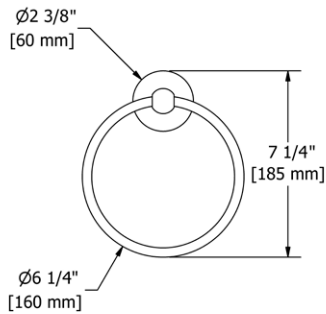

HU7 Hudson™ Towel Ring

- Elegantly display bath towels in a coordinated fashion with other accessories

Suggested Retail Price

	C	PN	BN
HU7 _ _	97	128	128