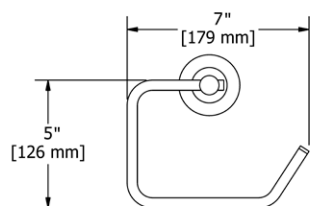

CICLO

CLASSIC

CS

EDGE

EIFFEL

EQUINOX

FRESK

GS

KUBIK

MOMENTI

PALLACE

PARABOLA

TPATQ46 (SHARED) Pallace™ 3/4" Therm & Pressure Balance Trim with 6 Functions

Suggested Retail Price

Handle	C	BN
TPATQ46	777	972
TPATQ46+	777	972

- Patented valve technology with both thermostatic and pressure balance functionality
- 2 temperature and volume controls with diverters
- 6 functions
- Rough-in valve sold separately:
  - Order R46 therm & pressure balance rough-in valve: $373

PATM83 (SHARED) Pallace™ 3/4" Therm & Pressure Balance Multi-Function System

Suggested Retail Price

Handle	C	PN	BN
PATM83	1288	1545	1610
PATM83+	1288	1545	1610

- Rough-in valve included with trim
- 2 temperature and 2 volume controls; also supports 2 optional volume controls
- Multi-function with optional volume controls
- 20 GPM at 60 PSI

PATQ83 (SHARED) Pallace™ 3/4" Therm & Pressure Balance Multi-Function System

Suggested Retail Price

Handle	C	BN
PATQ83	1288	1610
PATQ83+	1288	1610

- Rough-in valve included with trim
- 2 temperature and 2 volume controls; also supports 2 optional volume controls
- Multi-function with optional volume controls
- 20 GPM at 60 PSI

STO Star Robe Hook

Suggested Retail Price

	C	PN	BN	BK	BG
STO	68	112	112	120	120

- Holds one robe or towel close to your shower or bathing space

ST3 Star Toilet Paper Holder

Suggested Retail Price

	C	PN	BN	BK	BG
ST3	112	152	152	166	166

- There's no need to compromise on design in this essential space