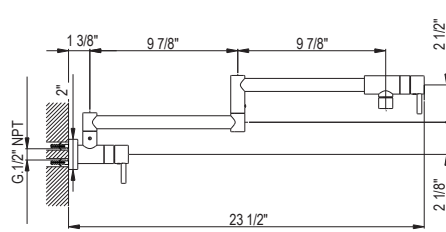

**U.1998 High Performance Hot Water Tank**

Suggested Retail Price	
Handle	\$
U.1998	887

- 3-Year limited warranty
- Not compatible with ISE type dispensers

**QL66 Modern Pot Filler**

- Dual quarter turn lever handle shut-offs, one at the wall and one at the outlet
- Folds away when not in use
- 1.8 GPM at 60 PSI (CEC compliant)