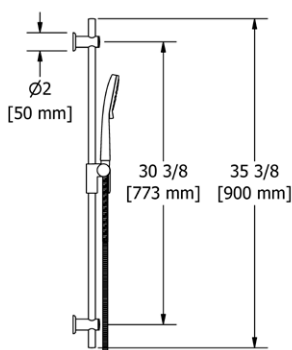

4861 Handshower Set With 35" Slide Bar and 3-Function Handshower

Suggested Retail Price

	C	PN	BN	BK	BG
4861 _ _	238	286	298	310	338
4861 _ _ -WS	238	286	298	310	338

- 4370 3-function handshower
- Flow rate options at 60 PSI:
  - 2.0 GPM
  - For 1.8 GPM, order -WS version (CEC compliant)