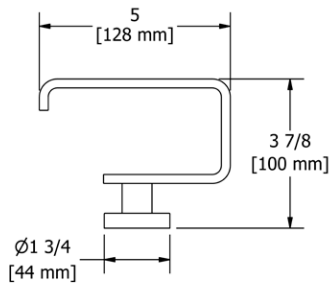

PX3 Paradox™ Toilet Paper Holder

Suggested Retail Price

	C	BN	BK	BG
PX3 _ _	95	158	173	173

- There's no need to compromise on design in this essential space