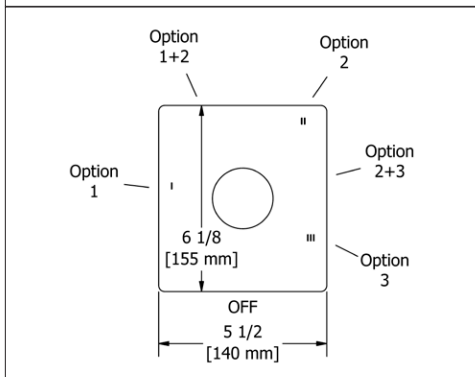

TPXTQ45 (SHARED) Paradox™ 1/2" Therm & Pressure Balance Trim with 5 Functions

Suggested Retail Price

	C	BG
TPXTQ45	414	654

- Patented valve technology with both thermostatic and pressure balance functionality
- Temperature and volume control with diverter
- 5 functions
- Rough-in valve sold separately:
  - Order R45 therm & pressure balance rough-in valve: $245