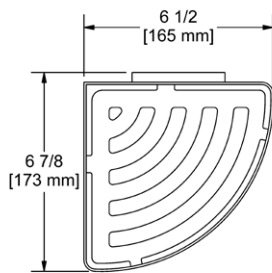

282 Corner Basket

- Removable
- Hidden anchors
- Polished stainless steel

Suggested Retail Price

	C
282	186