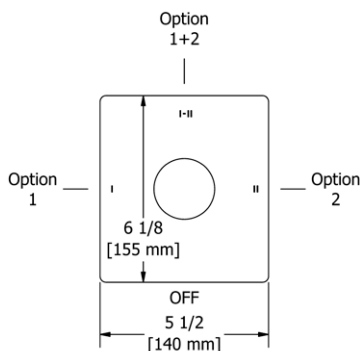

TZOTQ23 (SHARED) Zendo™ 1/2" Therm & Pressure Balance Trim with 3 Functions

Suggested Retail Price		
	C	BN
TZOTQ23	388	485

- Patented valve technology with both thermostatic and pressure balance functionality
- Temperature and volume control with diverter
- 3 functions
- Rough-in valve sold separately:
  - Order R23 therm & pressure balance rough-in valve: $176