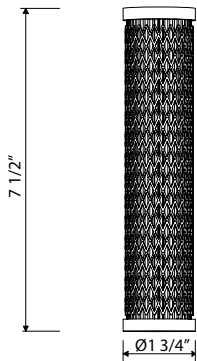

U.PRF1 Hot Water Replacement Filter Cartridge

Suggested Retail Price	
Handle	MB
U.PRF1	123

- Designed for use with U.1106 and U.1408 hot water filtration systems
- Recommend changing filter every 6 months or 1,000 gallons