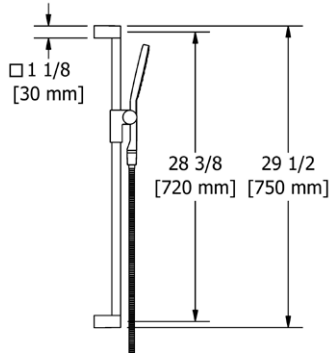

**4847 Handshower Set With 30" Slide Bar and 1-Function Handshower**

- 4319 1-function handshower
- 2.5 GPM at 60 PSI

**Suggested Retail Price**

	C
4847 _ _	228

**4665 Handshower Set With 30" Slide Bar and 4-Function Handshower**