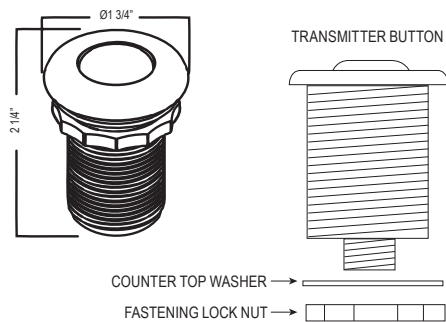

AS425 Waste Disposal Air Switch Button

- Remote on/off air switch button for activating garbage disposals
- Solution for island countertops or where an electrical switch is not available

Suggested Retail Price

	APC	PN	MB
AS425 _-_-	100	120	130

ROHL