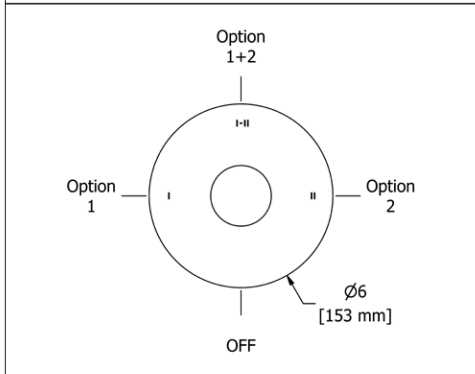

TSYTM23 (SHARED) Sylla™ 1/2" Therm & Pressure Balance Trim with 3 Functions

Suggested Retail Price

	C	BN
TSYTM23 _ _	414	518

- Patented valve technology with both thermostatic and pressure balance functionality
- Temperature and volume control with diverter
- 3 functions
- Rough-in valve sold separately:
  - Order R23 therm & pressure balance rough-in valve: $176