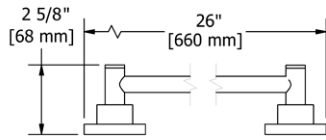

	C	PN	BN	BK	BG
ST3	112	152	152	166	166

- There's no need to compromise on design in this essential space

**ST5 Star 24" Towel Bar****Suggested Retail Price**

	C	PN	BN	BK	BG
ST5 _ _	194	261	261	283	283

- Length can be cut down