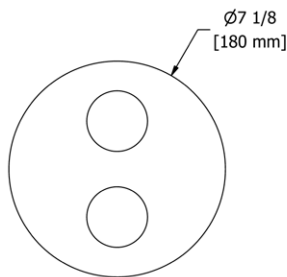

SYTM83 (SHARED) Sylla™ 3/4" Therm & Pressure Balance Multi-Function System