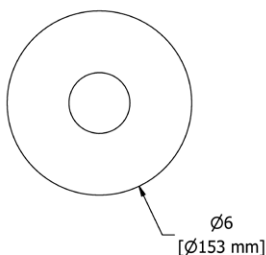

- Temperature and volume control
- 1 function
- Rough-in valve sold separately:
  - Order R51 pressure balance rough-in valve: $142

Suggested Retail Price

	C	BK	BG
TPB51 _ _	298	388	424