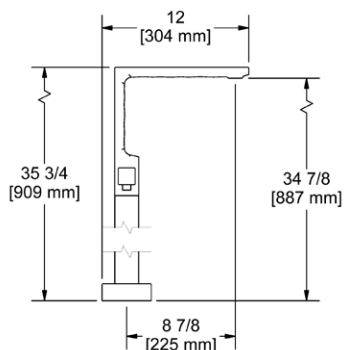

TRF39 Reflet Single Hole Floor Mount Tub Filler Trim

- Available: Spring 2021
- Thermostatic & pressure balance
- Single-function anti-calcium handshower at 1.8 GPM at 60 PSI
- 6 GPM at 60 PSI
- Rough-in valve sold separately:
  - Order RHFS floor mount tub filler rough-in valve: $241
  - Order RHBX floor mount tub filler rough-in valve for concrete floor installation: $483

NEW

Suggested Retail Price

	C	BN	BC	BG
TRF39 _ _	1498	1873	1798	2128