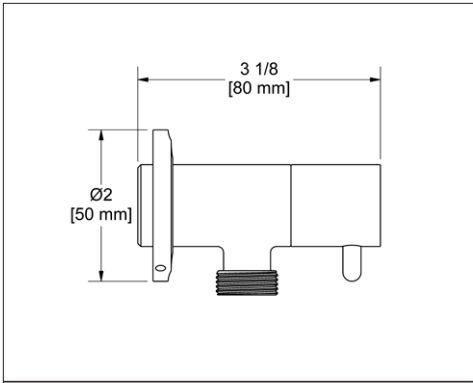

739 Handshower Outlet With Integrated Volume Control

- Complements Momenti™ collection and other transitional designs

Suggested Retail Price			
	C	PN	BN
739	156	229	229