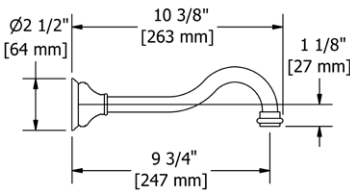

RT01 Retro™ Two Handle Lavatory Faucet

- 1.2 GPM at 60 PSI (CEC compliant)
- Push drain included with faucet

Suggested Retail Price

Handle	C	BN
RT01+	568	710
RT01X	568	710

RT08 Retro™ Widespread Lavatory Faucet

- 1.2 GPM at 60 PSI (CEC compliant)
- Quick Connect system for easy installation
- Push drain included with faucet

Suggested Retail Price

Handle	C	PN	BN
RT08+	768	922	960
RT08L	768	922	960
RT08X	768	922	960

RT03 Retro™ Wall Mount Lavatory Faucet

- 1.2 GPM at 60 PSI (WaterSense and CEC compliant)
- Drain sold separately. See drain options below and Lavatory Drain tab for pricing

Suggested Retail Price

Handle	C	PN	BN
RT03+	768	922	960
RT03L	768	922	960
RT03X	768	922	960

See Lavatory Drains Tab for pricing.

ED80 Edge Wall Mount Tub Spout

- 1/2" copper slip fit inlet

Suggested Retail Price

	C	PN	BN
ED80	178	243	243