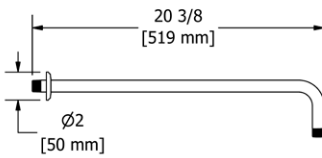

• Escutcheon included

Suggested Retail Price					
	C	PN	BN	BK	BG
553 _ _	141	196	196	208	208

593 20" Wall Mount Shower Arm With Oval Escutcheon