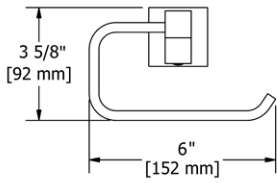

Z03 Zendo™ Toilet Paper Holder