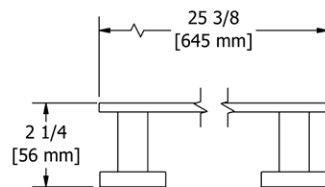

	C	BN	BK	BG
PX3 _ _	95	158	173	173

- There's no need to compromise on design in this essential space

**PX5 Paradox™ 24" Towel Bar****Suggested Retail Price**

	C	BN	BK	BG
PX5 _ _	197	289	325	325

- Length can be cut down