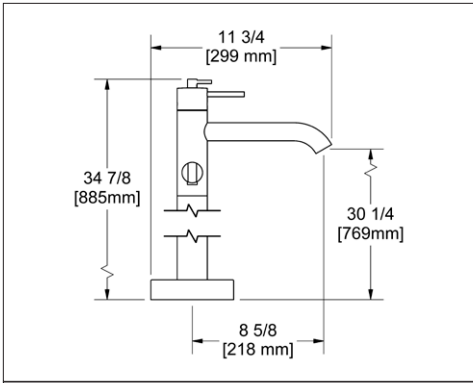

TCS39 CS Single Hole Floor Mount Tub Filler Trim

Suggested Retail Price

	C	BN
TCS39 _ _	1302	1818

- Thermostatic & pressure balance
- Single-function anti-calcium handshower at 1.8 GPM at 60 PSI
- 6 GPM at 60 PSI
- Rough-in valve sold separately:
  - Order RHFS floor mount tub filler rough-in valve: $241
  - Order RHBX floor mount tub filler rough-in valve for concrete floor installation: $483