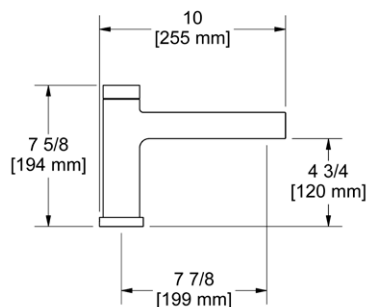

TPX16 Paradox™ 3-Hole Deck Mount Tub Filler Trim

- Single-function anti-calcium handshower at 1.8 GPM at 60 PSI
- 6 GPM at 60 PSI
- Rough-in valve sold separately:
  - Order RHTB deck mount tub filler rough-in valve: $227

Suggested Retail Price

	C	BK	BG
TPX16 _ _ _	675	1031	1031