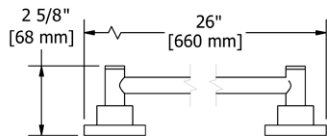

RUTM83 (SHARED) Riu™ 3/4" Therm & Pressure Balance Multi-Function System

Suggested Retail Price

Handle	C	PN
RUTM83	1288	1545
RUTM83+	1288	1545
RUTM83+KN	1308	1570
RUTM83KN	1308	1570

- Rough-in valve included with trim
- 2 temperature and 2 volume controls; also supports 2 optional volume controls
- Multi-function with optional volume controls
- 20 GPM at 60 PSI

ST0 Star Robe Hook

Suggested Retail Price

	C	PN	BN	BK	BG
ST0	68	112	112	120	120

- Holds one robe or towel close to your shower or bathing space

ST3 Star Toilet Paper Holder

Suggested Retail Price

	C	PN	BN	BK	BG
ST3	112	152	152	166	166

- There's no need to compromise on design in this essential space

ST5 Star 24" Towel Bar

Suggested Retail Price

	C	PN	BN	BK	BG
ST5	194	261	261	283	283

- Length can be cut down

ST6 Star Double 24" Towel Bar

Suggested Retail Price

	C	PN	BN	BK	BG
ST6	288	399	399	431	431

- Length cannot be cut down