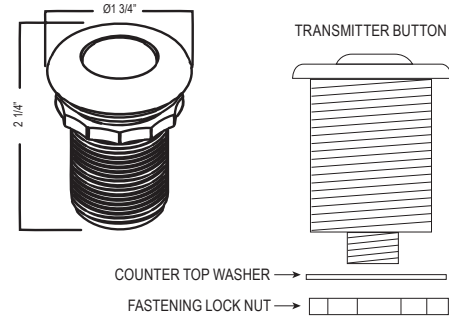

AS425 Waste Disposal Air Switch Button

Suggested Retail Price

	APC	PN	MB
AS425	100	120	130

- Remote on/off air switch button for activating garbage disposals
- Solution for island countertops or where an electrical switch is not available

ROHL