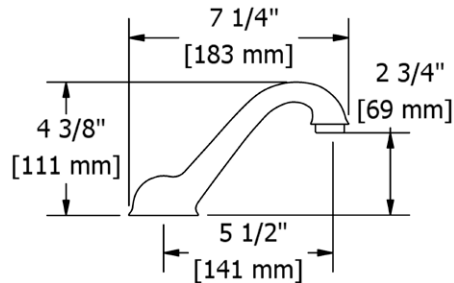

GN08 Classic Widespread Lavatory Faucet

- 1.2 GPM at 60 PSI (CEC compliant)
- Quick Connect system for easy installation
- Push drain included with faucet

Suggested Retail Price

Handle	C	PN	BN	CW
GN08+ _ _	528	634	660	
GN08L _ _	528	634	660	528