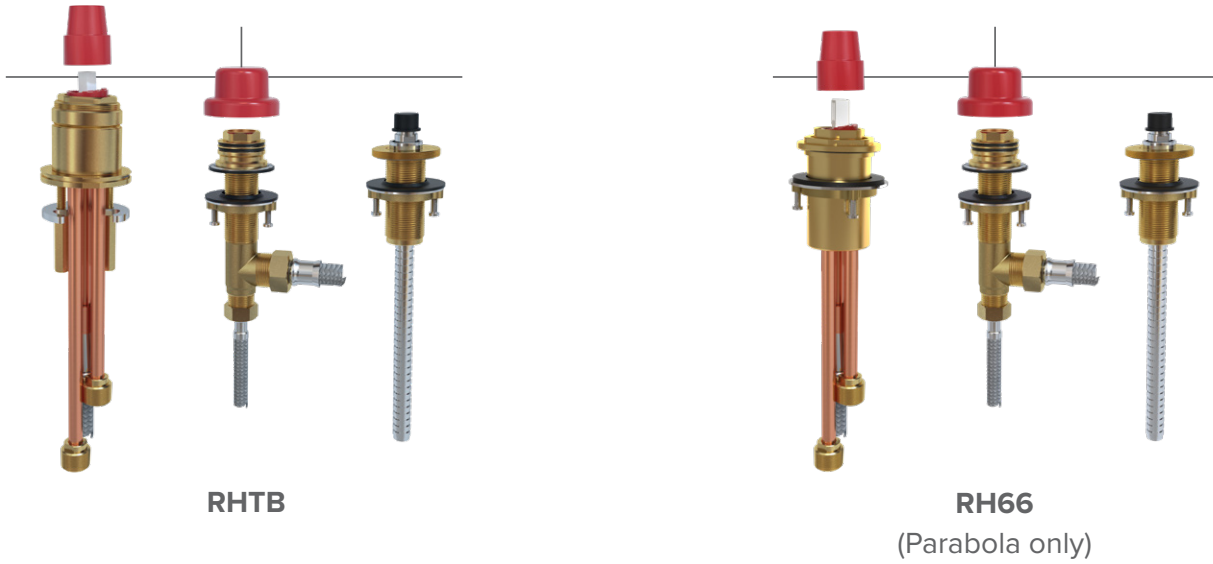

3-HOLE DECK-MOUNT PRESSURE BALANCE ROUGH-IN VALVE FOR TUB FILLERS WITH HANDSHOWER