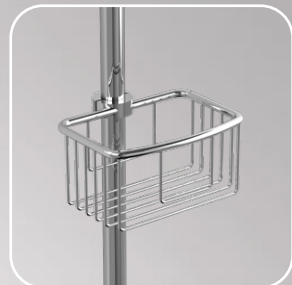

SHOWER

The House of Rohl® brands bring the spa experience home with an exclusive and complete shower offering. Showerheads that deliver a decadent deluge. Handshowers and body sprays immerse the body in soothing rejuvenation. Customers can select designs to achieve the aesthetics and performance they desire — from traditional designs to sleek modern lines, and everything in between. Shower selections with style and quality as well as accessories that add a finishing touch to any décor.