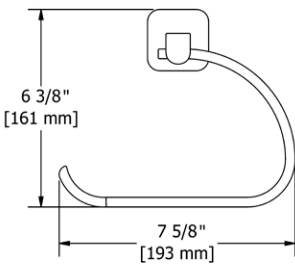

**SA6 Salomé™ Double 24" Towel Bar****Suggested Retail Price**

	C	PN
SA6 _ _	261	357

- Length cannot be cut down

**SA7 Salomé™ Towel Ring****Suggested Retail Price**

	C	PN
SA7 _ _	115	173

- Elegantly display bath towels in a coordinated fashion with other accessories