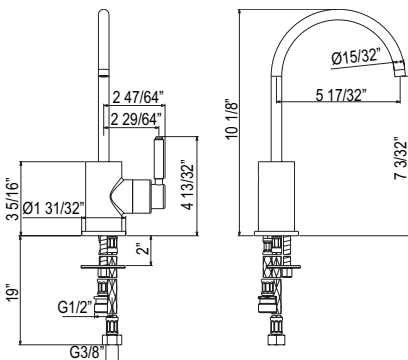

G7545 Lux™ Hot Water Dispenser

Suggested Retail Price

Handle	APC	PN	MB
G7545LM __ -2	331	428	634

- 1.2 GPM at 45 PSI (CEC compliant)
- For use with U.1998 high performance hot water tank and U.1106 filter