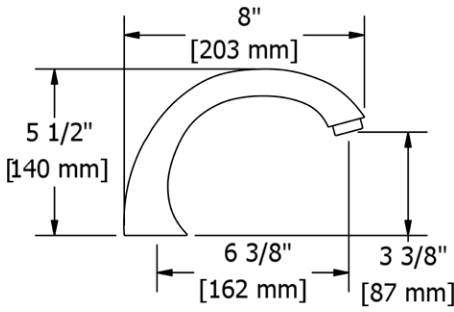

FI08 Classic Widespread Lavatory Faucet

- 1.2 GPM at 60 PSI (CEC compliant)
- Quick Connect system for easy installation
- Push drain included with faucet

Suggested Retail Price

Handle	C	BN
FI08+ _ _	478	598
FI08L _ _	478	598