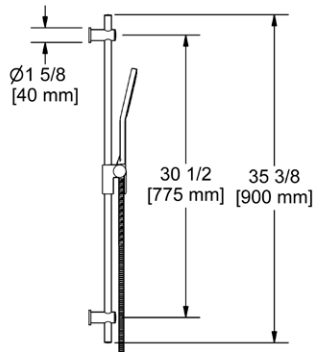

4867 Handshower Set With 35" Slide Bar and Single Function Handshower

Suggested Retail Price

	C
4867 _ _	259

- 4319 Single-function handshower
- 2.5 GPM at 60 PSI