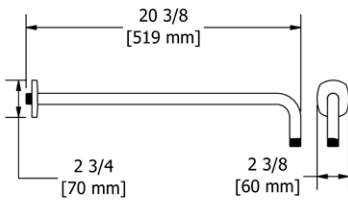

• Escutcheon included

Suggested Retail Price	
	C
593 _ _	136

584 16" Wall Mount Shower Arm With Round Escutcheon