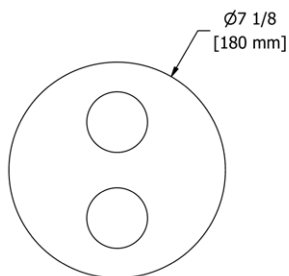

CICLO

CLASSIC

CS

EDGE

EIFFEL

EQUINOX

FRESK

GS

KUBIK

MOMENTI

PALLACE

PARABOLA

TPATQ46 (SHARED) Pallace™ 3/4" Therm & Pressure Balance Trim with 6 Functions

Suggested Retail Price

Handle	C	BN
TPATQ46	777	972
TPATQ46+	777	972

- Patented valve technology with both thermostatic and pressure balance functionality
- 2 temperature and volume controls with diverters
- 6 functions
- Rough-in valve sold separately:
  - Order R46 therm & pressure balance rough-in valve: $373

PATM83 (SHARED) Pallace™ 3/4" Therm & Pressure Balance Multi-Function System

Suggested Retail Price

Handle	C	PN	BN
PATM83	1288	1545	1610
PATM83+	1288	1545	1610

- Rough-in valve included with trim
- 2 temperature and 2 volume controls; also supports 2 optional volume controls
- Multi-function with optional volume controls
- 20 GPM at 60 PSI

PATQ83 (SHARED) Pallace™ 3/4" Therm & Pressure Balance Multi-Function System

Suggested Retail Price

Handle	C	BN
PATQ83	1288	1610
PATQ83+	1288	1610

- Rough-in valve included with trim
- 2 temperature and 2 volume controls; also supports 2 optional volume controls
- Multi-function with optional volume controls
- 20 GPM at 60 PSI

STO Star Robe Hook

Suggested Retail Price

	C	PN	BN	BK	BG
STO	68	112	112	120	120

- Holds one robe or towel close to your shower or bathing space

ST3 Star Toilet Paper Holder

Suggested Retail Price

	C	PN	BN	BK	BG
ST3	112	152	152	166	166

- There's no need to compromise on design in this essential space