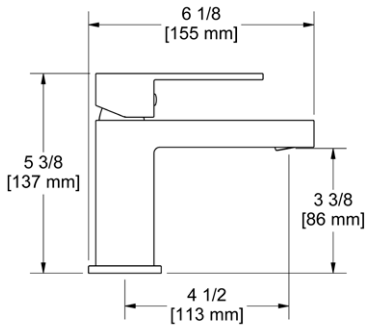

US01 Kubik™ Single Handle Lavatory Faucet

- 1.2 GPM at 60 PSI (CEC compliant)
- Push drain included with faucet

Suggested Retail Price			
	C	BN	BK
US01	318	398	414

UL01 Kubik™ Single Handle Tall Lavatory Faucet

- 1.2 GPM at 60 PSI (CEC compliant)
- Drain sold separately. See drain options below and Lavatory Drain tab for pricing

Suggested Retail Price			
	C	BN	BK
UL01	468	585	609

See Lavatory Drains Tab for pricing.

US08 Kubik™ Widespread Lavatory Faucet

- 1.2 GPM at 60 PSI (CEC compliant)
- Quick Connect system for easy installation
- Push drain included with faucet

Suggested Retail Price		
	C	BK
US08	468	609

US11 Kubik™ Wall Mount Lavatory Faucet

- 1.2 GPM at 60 PSI (CEC compliant)
- Drain sold separately. See drain options below and Lavatory Drain tab for pricing

Suggested Retail Price		
	C	BK
US11	648	877