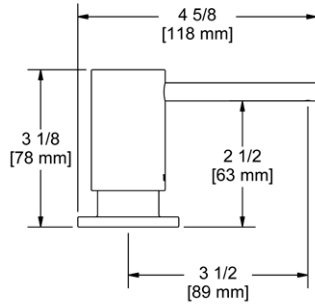

Suggested Retail Price				
	C	SS	BK	BG
SD9	196	245	270	278

**SD8 Soap Dispenser**

- Brass construction
- 13.5 fluid ounce bottle capacity
- Top fill

Suggested Retail Price				
	C	SS	BK	BG
SD8	183	229	270	270