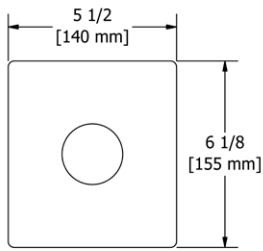

FRESH

GS

KUBIK

MOMENTI

PALLACE

PARABOLA

**TPATQ51** Pallace™ 1/2" Pressure Balance Trim

**Suggested Retail Price**