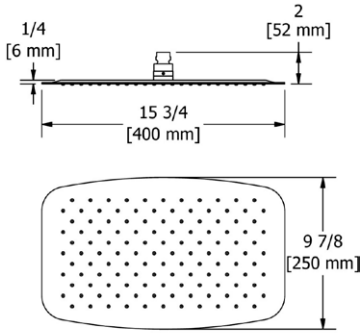

### 495 12" x 8" Rain Showerhead

- 1 function
- Flow rate options at 60 PSI:
  - 2.0 GPM
  - For 1.8 GPM, order -WS version (CEC compliant)

**Suggested Retail Price**

	C
495 _ _	360
495 _ _-WS	360

**499 16" x 10" Rain Showerhead**