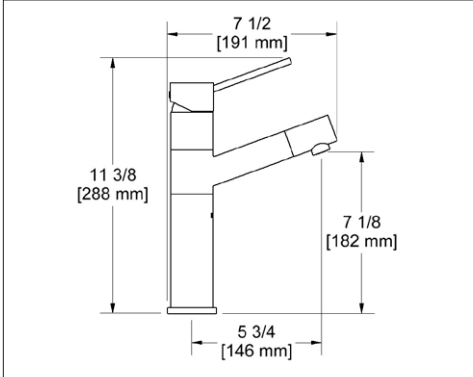

CY601 Cayo™ Pull-out Bar/Food Prep Kitchen Faucet

Suggested Retail Price

	C	SS
CY601 __	498	623
CY601 __ -15	498	623

- Single-spray functionality
- Flow rate options at 60 PSI:
  - 2.2 GPM
  - For 1.5 GPM, order -15 version (CEC compliant)