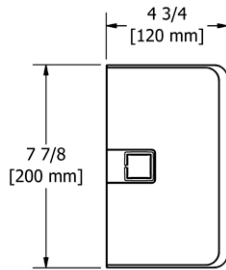

- For square shower bar
- Plastic construction

Suggested Retail Price

	C
240	81

222 Double Basket for Shower Door