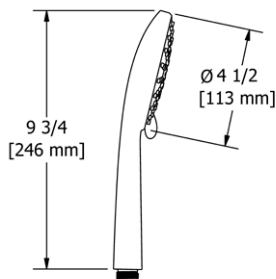

4363 5" 4-Function Handshower

- 4 functions
- Flow rate options at 60 PSI:
  - 2.0 GPM
  - For 1.8 GPM, order -WS version (CEC compliant)

Suggested Retail Price

	C	BK
4363 __	88	115
4363 __-WS	88	115