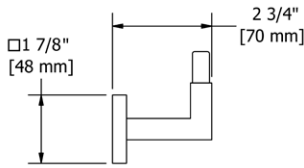

TPFTQ46 (SHARED) Profile® 3/4" Therm & Pressure Balance Trim with 6 Functions

Suggested Retail Price

	C
TPFTQ46	777

- Patented valve technology with both thermostatic and pressure balance functionality
- 2 temperature and volume controls with diverters
- 6 functions
- Rough-in valve sold separately:
  - Order R46 therm & pressure balance rough-in valve: $373

PFTQ83 (SHARED) Profile® 3/4" Therm & Pressure Balance Multi-Function System

Suggested Retail Price

	C
PFTQ83	1288

- Rough-in valve included with trim
- 2 temperature and 2 volume controls; also supports 2 optional volume controls
- Multi-function with optional volume controls
- 20 GPM at 60 PSI

KSO Kubik™ Robe Hook

Suggested Retail Price

	C	BN	BK
KSO	72	90	94

- Holds one robe or towel close to your shower or bathing space

KS3 Kubik™ Toilet Paper Holder

Suggested Retail Price

	C	BN	BK
KS3	100	125	130

- There's no need to compromise on design in this essential space

KS5 Kubik™ 24" Towel Bar

Suggested Retail Price

	C	BN	BK
KS5	185	232	241

- Length can be cut down