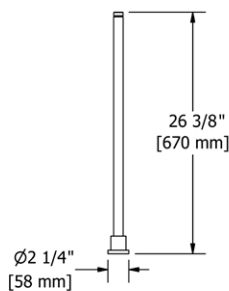

TU26 26" Floor Mount Riser Pair

Suggested Retail Price

	C	PN	BN	BK
TU26	573	809	809	745

- 3/4" outlet male; 1/2" inlet female NPT