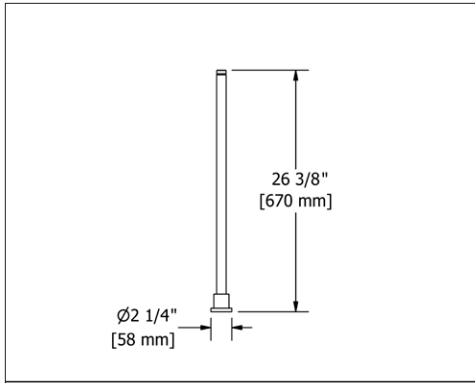

TU26 26" Floor Mount Riser Pair

Suggested Retail Price

	C	PN	BN	BK
TU26 _ _	573	809	809	745

- 3/4" outlet male; 1/2" inlet female NPT