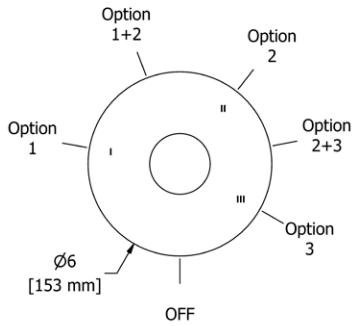

TRT45 (SHARED) Retro™ 1/2" Therm & Pressure Balance Trim with 5 Functions

Suggested Retail Price

Handle	C	PN	BN
TRT45	426	516	532
TRT45+	426	516	532

- Patented valve technology with both thermostatic and pressure balance functionality
- Temperature and volume control with diverter
- 5 functions
- Rough-in valve sold separately:
  - Order R45 therm & pressure balance rough-in valve: $245