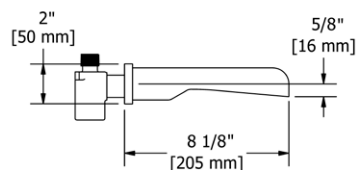

- Rough-in valve sold separately:
  — Order RH80 wall mount tub spout rough-in valve: $70

Suggested Retail Price

	C	BN
TZoop80 _ _ _	365	510