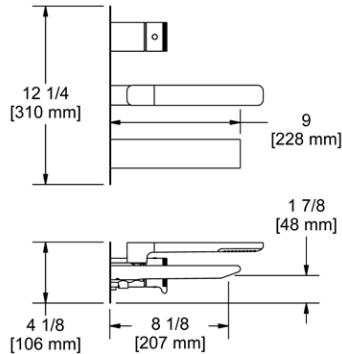

FR21 Fresk™ Wall Mount Tub Filler

- Thermostatic & pressure balance
- Single-function anti-calcium handshower at 1.8 GPM at 60 PSI
- 5 GPM at 60 PSI
- 1/2" female NPT inlet

Suggested Retail Price

	C	BN
FR21	975	1218