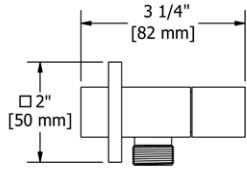

744 Handshower Outlet With Integrated Volume Control

- 1/2" outlet male; 1/2" inlet female NPT

Suggested Retail Price		
	C	BN
744	136	170

4901 Wall Mount Handshower Holder