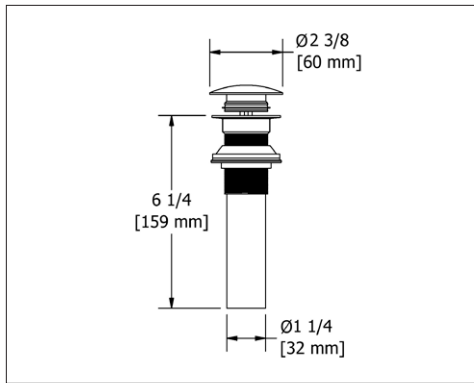

DL160 Push Drain Without Overflow

- 1 1/4" tail piece

	Suggested Retail Price				
	C	BN	BC	BK	BG
DL160 _ _	51	75	90	90	90