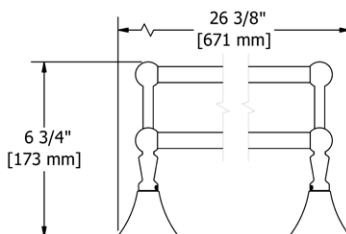

### HU6 Hudson™ Double 24" Towel Bar

• Length cannot be cut down

**Suggested Retail Price**

	C	PN	BN
HU6 _ _	278	366	366