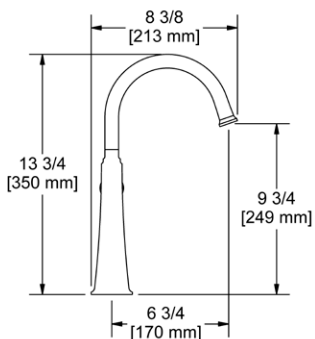

+

J

L

×

CICLO

CLASSIC

CS

EDGE

EIFFEL

EQUINOX

FRESK

GS

KUBIK

MOMENTI

PALLACE

PARABOLA

MMRDS01 Momenti™ Single Handle Lavatory Faucet with C-Spout

Suggested Retail Price

Handle	C	PN	BN	BK	BG	CBK	PNBK	BNBK	BGBK
MMRDS01+ __	598	718	748	778	850	598	718	748	850
MMRDS01J __	598	718	748	778	850	598	718	748	850
MMRDS01L __	598	718	748	778	850	598	718	748	850
MMRDS01X __	598	718	748	778	850	598	718	748	850

- 1.2 GPM at 60 PSI (WaterSense and CEC compliant)
- Push drain included with faucet

MMSQS01 Momenti™ Single Handle Lavatory Faucet with U-Spout

Suggested Retail Price

Handle	C	PN	BN	BK	BG	CBK	PNBK	BNBK	BGBK
MMSQS01+ __	598	718	748	778	850	598	718	748	850
MMSQS01J __	598	718	748	778	850	598	718	748	850
MMSQS01L __	598	718	748	778	850	598	718	748	850
MMSQS01X __	598	718	748	778	850	598	718	748	850

- 1.2 GPM at 60 PSI (WaterSense and CEC compliant)
- Push drain included with faucet

MMRDL01 Momenti™ Single Handle Tall Lavatory Faucet with C-Spout

Suggested Retail Price

Handle	C	PN	BN	BK	BG	CBK	PNBK	BNBK	BGBK
MMRDL01+ __	798	958	998	1038	1134	798	958	998	1134
MMRDL01J __	798	958	998	1038	1134	798	958	998	1134
MMRDL01L __	798	958	998	1038	1134	798	1081	998	1134
MMRDL01X __	798	958	998	1038	1134	798	958	998	1134

- 1.2 GPM at 60 PSI (WaterSense and CEC compliant)
- Drain sold separately. See drain options below and Lavatory Drain tab for pricing

See Lavatory Drains Tab for pricing.

MMSQL01 Momenti™ Single Handle Tall Lavatory Faucet with U-Spout

Suggested Retail Price

Handle	C	PN	BN	BK	BG	CBK	PNBK	BNBK	BGBK
MMSQL01+ __	798	958	998	1038	1134	798	958	998	1134
MMSQL01J __	798	958	998	1038	1134	798	958	998	1134
MMSQL01L __	798	958	998	1038	1134	798	958	998	1134
MMSQL01X __	798	958	998	1038	1134	798	958	998	1134

- 1.2 GPM at 60 PSI (WaterSense and CEC compliant)
- Drain sold separately. See drain options below and Lavatory Drain tab for pricing