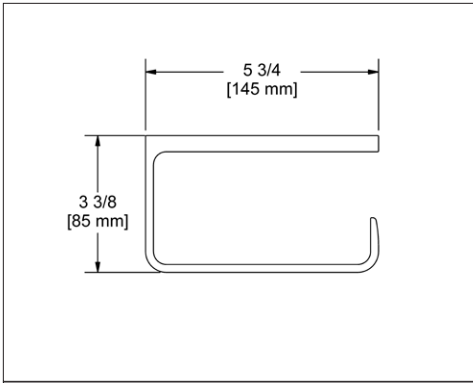

**CIO Ciclo™ Robe Hook**

**Suggested Retail Price**

	C	BC	BK	BG
CIO	49	72	72	72

- Holds one robe or towel close to your shower or bathing space

**C13 Ciclo™ Toilet Paper Holder**

Suggested Retail Price

	C	BC	BK	BG
C13 _ _	122	158	159	173