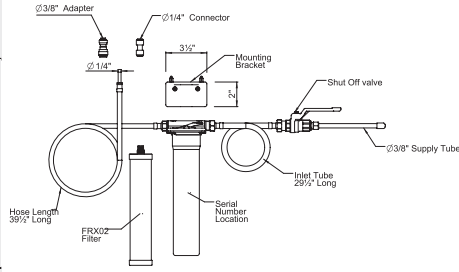

HRK-2000 Arolla™ Filtration System With Cartridge

Suggested Retail Price

	$
HRK-2000	639

- Includes cartridge, housing and connection hoses
- Filter faucet not included
- Recommend changing filter every 6 months or 1,000 gallons
- For replacement filter cartridge, order HRF-1000: $106
- Recommend changing filter system every 3 years due to constant water pressure on the inlet