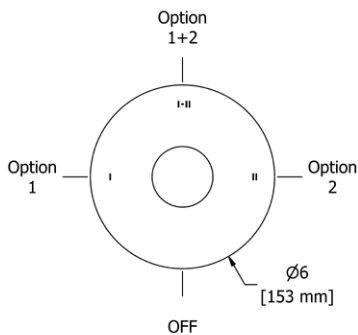

TCSTM23 (SHARED) CS 1/2" Therm & Pressure Balance Trim with 3 Functions

Suggested Retail Price

	C	BN
TCSTM23	398	498

- Patented valve technology with both thermostatic and pressure balance functionality
- Temperature and volume control with diverter
- 3 functions
- Rough-in valve sold separately:
  - Order R23 therm & pressure balance rough-in valve: $176