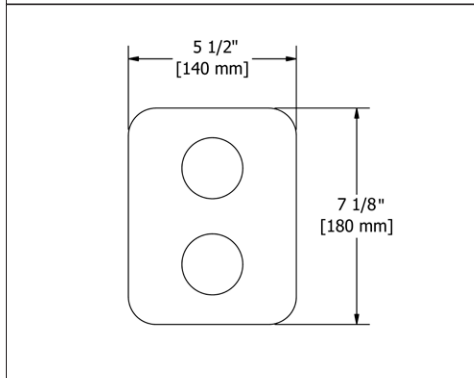

SA83 (SHARED) Salomé™ 3/4" Therm & Pressure Balance Multi-Function System

Suggested Retail Price

	C	PN
SA83	1458	1749

- Rough-in valve included with trim
- 2 temperature and 2 volume controls; also supports 2 optional volume controls
- Multi-function with optional volume controls
- 20 GPM at 60 PSI