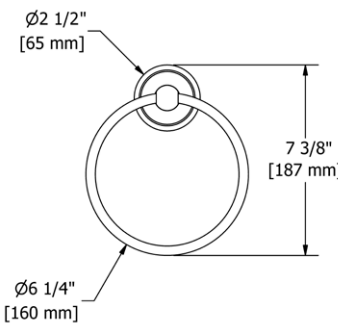

RT7 Retro™ Towel Ring

- Elegantly display bath towels in a coordinated fashion with other accessories

Suggested Retail Price

	C	PN	BN
RT7	141	213	213