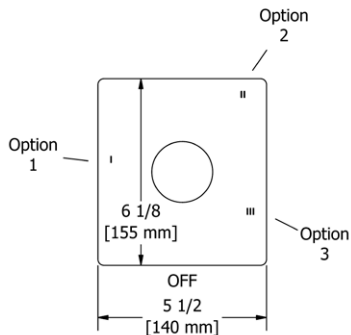

TPXTQ47 (NO SHARE) Paradox™ 1/2" Therm & Pressure Balance Trim with 3 Functions

Suggested Retail Price		
	C	BG
TPXTQ47	414	654

- Patented valve technology with both thermostatic and pressure balance functionality
- Temperature and volume control with diverter
- 3 functions (CEC Compliant)
- Rough-in valve sold separately:
  - Order R45 therm & pressure balance rough-in valve: $245