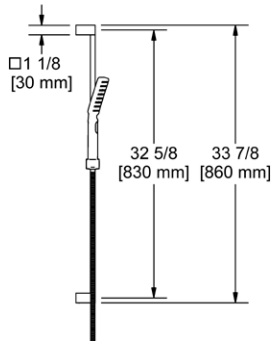

**Suggested Retail Price**

	C
4843 _ _	318
4843 _ _ -WS	318

**4865 Handshower Set With 34" Slide Bar and 4-Function Handshower**

**Suggested Retail Price**

	C	BN	BC	BG
4865 __	358	448	448	509
4865 __-WS	358	448	448	509