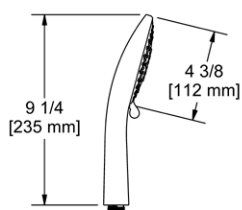

- 5 functions
- Flow rate options at 60 PSI:
  - 1.8 GPM (WaterSense compliant), -WS version (CEC compliant)

Suggested Retail Price

	C	PN	BK	BG
4375 __-WS	148	178	193	211