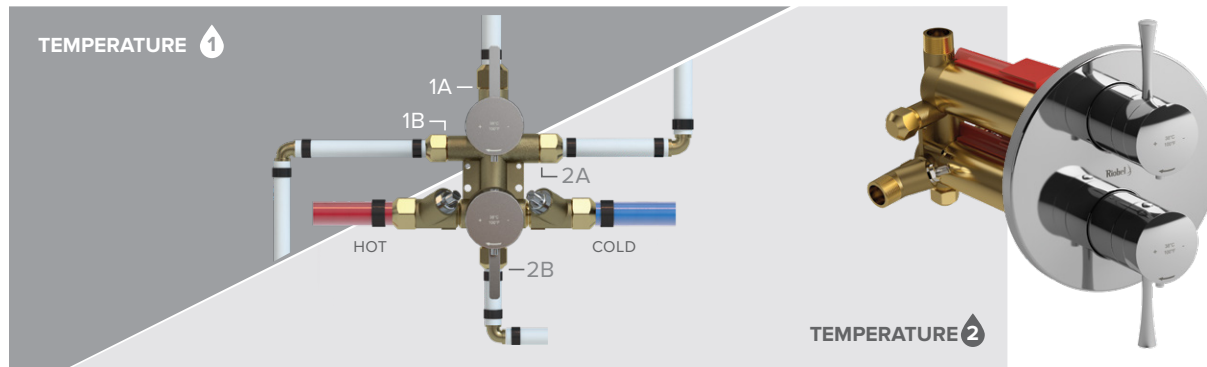

**1A** 10 GPM at 60 PSI | **1B** Optional outlet (requires volume control) 2.9 GPM at 60 PSI

**2A** 7.4 GPM at 60 PSI | **2B** Optional outlet (requires volume control) 2.9 GPM at 60 PSI

Multi-function: 2 different temperatures | 2 integrated volume controls | + 2 optional volume controls