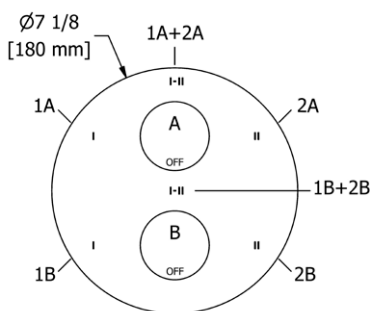

+

J

L

X

CICLO

CLASSIC

CS

EDGE

EIFFEL

EQUINOX

FRESK

GS

KUBIK

MOMENTI

PALLACE

PARABOLA

TMMRD45 (SHARED) Momenti™ 1/2" Therm & Pressure Balance Trim with 5 Functions

Suggested Retail Price

Handle	C	PN	BN	BK	BG	CBK	PNBK	BNBK	BGBK
TMMRD45+ __	491	624	624	702	702	491	624	624	702
TMMRD45J _	491	624	624	704	704	491	624	624	704
TMMRD45L __	491	624	624	702	702	491	624	624	702
TMMRD45X __	491	624	624	702	702	491	624	624	702

- Patented valve technology with both thermostatic and pressure balance functionality
- Temperature and volume control with diverter
- 5 functions
- Rough-in valve sold separately:
  - Order R45 therm & pressure balance rough-in valve: $245

TMMRD47 (NO SHARE) Momenti™ 1/2" Therm & Pressure Balance Trim with 3 Functions

Suggested Retail Price

Handle	C	PN	BN	BK	BG	CBK	PNBK	BNBK	BGBK
TMMRD47+ __	499	636	636	702	702	499	636	636	702
TMMRD47J _	499	636	636	704	704	499	636	636	704
TMMRD47L __	499	636	636	702	702	499	636	636	702
TMMRD47X __	499	636	636	702	702	499	636	636	702

- Patented valve technology with both thermostatic and pressure balance functionality
- Temperature and volume control with diverter
- 3 functions (CEC Compliant)
- Rough-in valve sold separately:
  - Order R45 therm & pressure balance rough-in valve: $245

TMMRD46 (SHARED) Momenti™ 3/4" Therm & Pressure Balance Trim with 6 Functions

Suggested Retail Price

Handle	C	PN	BN	CBK	PNBK	BNBK
TMMRD46+ __	944	1141	1180	944	1141	1180
TMMRD46J _	942	1141	1178	942	1141	1178
TMMRD46L __	944	1141	1178	944	1141	1178
TMMRD46X __	944	1141	1180	944	1141	1180

- Patented valve technology with both thermostatic and pressure balance functionality
- 2 temperature and volume controls with diverters
- 6 functions
- Rough-in valve sold separately:
  - Order R46 therm & pressure balance rough-in valve: $373