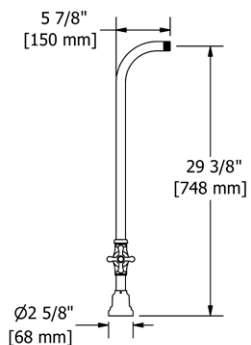

KUBIK

MOMENTI

PALLACE

PARABOLA

**TU33 30" Floor Mount Riser Pair**

**Suggested Retail Price**

	C	PN	BN
TU33	660	951	951

- 3/4" outlet male; 1/2" inlet female NPT
- Rough-in valve and trim included