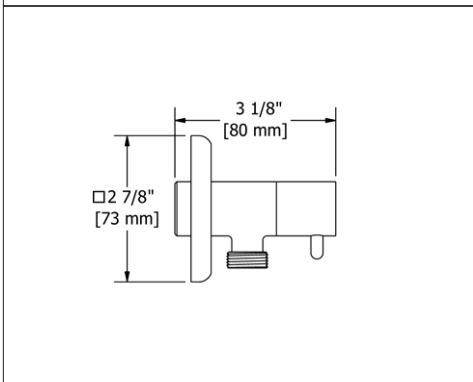

Suggested Retail Price	
	C
799	194

**777 Handshower Outlet With Integrated Volume Control**

- Complements Salomé™/Equinox™ collection and other modern designs

Suggested Retail Price		
	C	PN
777	152	221

**770 Handshower Outlet With Integrated Volume Control**