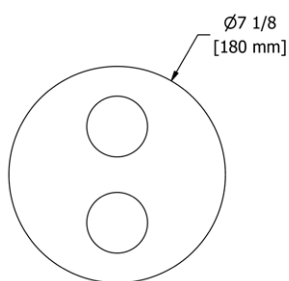

TPXTQ47 (NO SHARE) Paradox™ 1/2" Therm & Pressure Balance Trim with 3 Functions

Suggested Retail Price		
	C	BG
TPXTQ47	414	654

- Patented valve technology with both thermostatic and pressure balance functionality
- Temperature and volume control with diverter
- 3 functions (CEC Compliant)
- Rough-in valve sold separately:
  - Order R45 therm & pressure balance rough-in valve: $245

TPXTM46 (SHARED) Paradox™ 3/4" Therm & Pressure Balance Trim with 6 Functions

Suggested Retail Price		
	C	BG
TPXTM46	777	

- Patented valve technology with both thermostatic and pressure balance functionality
- 2 temperature and volume controls with diverters
- 6 functions
- Rough-in valve sold separately:
  - Order R46 therm & pressure balance rough-in valve: $373

TPXTQ46 (SHARED) Paradox™ 3/4" Therm & Pressure Balance Trim with 6 Functions

Suggested Retail Price		
	C	BG
TPXTQ46	777	

- Patented valve technology with both thermostatic and pressure balance functionality
- 2 temperature and volume controls with diverters
- 6 functions
- Rough-in valve sold separately:
  - Order R46 therm & pressure balance rough-in valve: $373

PXTM83 (SHARED) Paradox™ 3/4" Therm & Pressure Balance Multi-Function System

Suggested Retail Price		
	C	BG
PXTM83	1288	

- Rough-in valve included with trim
- 2 temperature and 2 volume controls; also supports 2 optional volume controls
- Multi-function with optional volume controls
- 20 GPM at 60 PSI

PXTQ83 (SHARED) Paradox™ 3/4" Therm & Pressure Balance Multi-Function System

Suggested Retail Price		
	C	BG
PXTQ83	1288	

- Rough-in valve included with trim
- 2 temperature and 2 volume controls; also supports 2 optional volume controls
- Multi-function with optional volume controls
- 20 GPM at 60 PSI