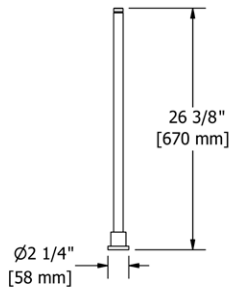

TU26 26" Floor Mount Riser Pair

Suggested Retail Price

	C	PN	BN	BK
TU26 _ _	573	809	809	745

- 3/4" outlet male; 1/2" inlet female NPT