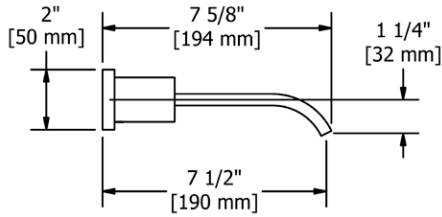

PFTQ08T Profile® Widespread Lavatory Faucet

- 1.2 GPM at 60 PSI (CEC compliant)
- Quick Connect system for easy installation
- Push drain included with faucet

Suggested Retail Price

	C
PFTQ08T	598

PFTQ03T Profile® Wall Mount Lavatory Faucet

- 1.2 GPM at 60 PSI (CEC compliant)
- Drain sold separately. See drain options below and Lavatory Drain tab for pricing

Suggested Retail Price

	C
PFTQ03T	759

See Lavatory Drains Tab for pricing.

847 Wall Mount Tub Spout

- 1/2" copper slip fit inlet

Suggested Retail Price

	C
847	128

PFTQ12T Profile® 4-Hole Deck Mount Tub Filler

- Single-function anti-calcium handshower at 1.8 GPM at 60 PSI
- 11 GPM at 60 PSI
- 1/2" male NPT inlet

Suggested Retail Price

	C
PFTQ12T	860