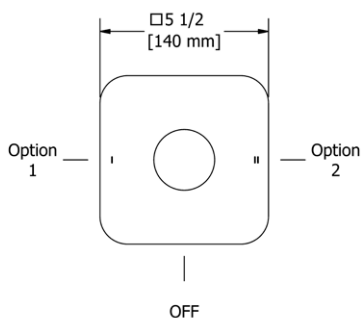

TSA44 (NO SHARE) Salomé™ 1/2" Therm & Pressure Balance Trim with 2 Functions

Suggested Retail Price

	C	PN
TSA44	503	619

- Patented valve technology with both thermostatic and pressure balance functionality
- Temperature and volume control with diverter
- 2 functions (CEC Compliant)
- Rough-in valve sold separately:
  - Order R23 therm & pressure balance rough-in valve: $176