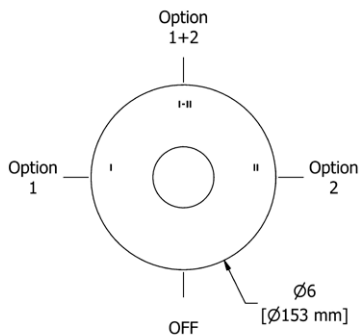

TPB23 (SHARED) Parabola™ 1/2" Therm & Pressure Balance Trim with 3 Functions

Suggested Retail Price

	C	PN	BK	BG
TPB23	498	598	648	708

- Patented valve technology with both thermostatic and pressure balance functionality
- Temperature and volume control with diverter
- 3 functions
- Rough-in valve sold separately:
  - Order R23 therm & pressure balance rough-in valve: $176

TPB44 (NO SHARE) Parabola™ 1/2" Therm & Pressure Balance Trim with 2 Functions

Suggested Retail Price

	C	PN	BK	BG
TPB44	498	598	648	708

- Patented valve technology with both thermostatic and pressure balance functionality
- Temperature and volume control with diverter
- 2 functions (CEC Compliant)
- Rough-in valve sold separately:
  - Order R23 therm & pressure balance rough-in valve: $176

TPB45 (SHARED) Parabola™ 1/2" Therm & Pressure Balance Trim with 5 Functions

Suggested Retail Price

	C	PN	BK	BG
TPB45	498	598	648	708

- Patented valve technology with both thermostatic and pressure balance functionality
- Temperature and volume control with diverter
- 5 functions
- Rough-in valve sold separately:
  - Order R45 therm & pressure balance rough-in valve: $245

TPB47 (NO SHARE) Parabola™ 1/2" Therm & Pressure Balance Trim with 3 Functions

Suggested Retail Price

	C	PN	BK	BG
TPB47	498	598	648	708

- Patented valve technology with both thermostatic and pressure balance functionality
- Temperature and volume control with diverter
- 3 functions (CEC Compliant)
- Rough-in valve sold separately:
  - Order R45 therm & pressure balance rough-in valve: $245

TPB46 (SHARED) Parabola™ 3/4" Therm & Pressure Balance Trim with 6 Functions

Suggested Retail Price

	C	PN	BK	BG
TPB46	838	1006	1090	1190