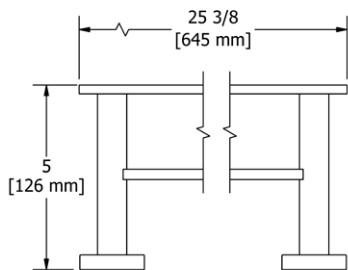

	C	BN	BK	BG
PX3 _ _	95	158	173	173

- There's no need to compromise on design in this essential space

**PX5 Paradox™ 24" Towel Bar****Suggested Retail Price**

	C	BN	BK	BG
PX5 _ _	197	289	325	325

- Length can be cut down