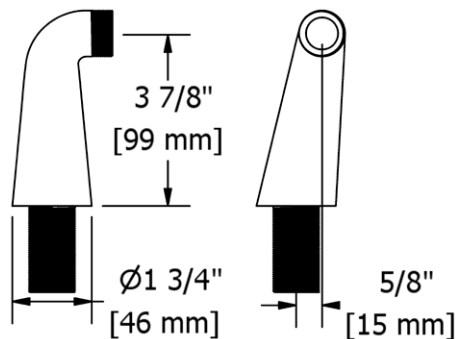

TU99 4" Deck Mount Riser Pair