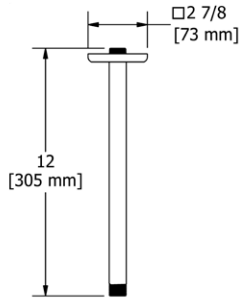

527 12" Ceiling Mount Shower Arm With Square Escutcheon

- Escutcheon included

Suggested Retail Price			
	C	PN	BN
527 _ _	100	136	136