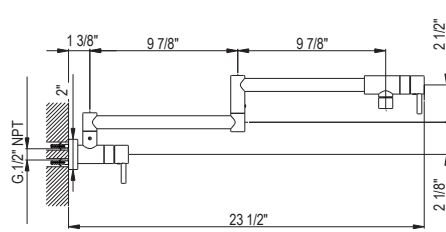

### QL66 Modern Pot Filler

- Dual quarter turn lever handle shut-offs, one at the wall and one at the outlet
- Folds away when not in use
- 1.8 GPM at 60 PSI (CEC compliant)

**Suggested Retail Price**

Handle	APC	PN	MB
QL66L-_-_-2	1484	1780	2077