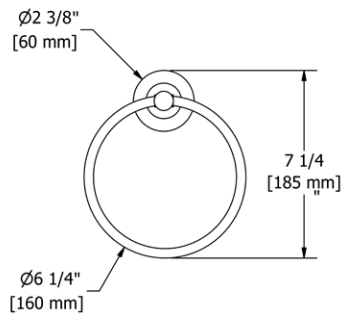

ST7 Star Towel Ring