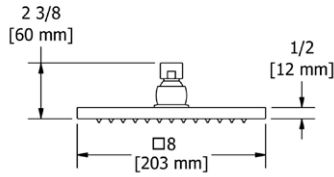

478 8" Rain Showerhead

- 1 function
- Flow rate options at 60 PSI:
  - 2.0 GPM
  - For 1.8 GPM, order -WS version (CEC compliant)

Suggested Retail Price

	C	PN	BN	BK
478 _ _	360	501	501	514
478 _ _-WS	360	501	501	514