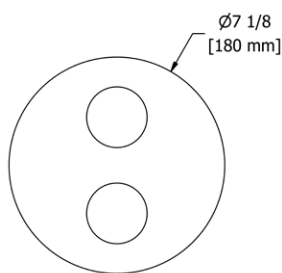

TRT45 (SHARED) Retro™ 1/2" Therm & Pressure Balance Trim with 5 Functions

Suggested Retail Price

Handle	C	PN	BN
TRT45	426	516	532
TRT45+	426	516	532

- Patented valve technology with both thermostatic and pressure balance functionality
- Temperature and volume control with diverter
- 5 functions
- Rough-in valve sold separately:
  - Order R45 therm & pressure balance rough-in valve: $245

TRT47 (NO SHARE) Retro™ 1/2" Therm & Pressure Balance Trim with 3 Functions

Suggested Retail Price

Handle	C	PN	BN
TRT47	426	516	532
TRT47+	426	516	532

- Patented valve technology with both thermostatic and pressure balance functionality
- Temperature and volume control with diverter
- 3 functions (CEC Compliant)
- Rough-in valve sold separately:
  - Order R45 therm & pressure balance rough-in valve: $245

TRT46 (SHARED) Retro™ 3/4" Therm & Pressure Balance Trim with 6 Functions

Suggested Retail Price

Handle	C	PN	BN
TRT46	777	949	972
TRT46+	777	949	972

- Patented valve technology with both thermostatic and pressure balance functionality
- 2 temperature and volume controls with diverters
- 6 functions
- Rough-in valve sold separately:
  - Order R46 therm & pressure balance rough-in valve: $373

RT83 (SHARED) Retro™ 3/4" Therm & Pressure Balance Multi-Function System

Suggested Retail Price

Handle	C	PN	BN
RT83	1288	1545	1610
RT83+	1288	1545	1610

- Rough-in valve included with trim
- 2 temperature and 2 volume controls; also supports 2 optional volume controls
- Multi-function with optional volume controls
- 20 GPM at 60 PSI

RTO Retro™ Double Robe Hook

Suggested Retail Price

	C	PN	BN
RTO	123	194	194

- Optimize space with this double hook for multiple robe/towel storage