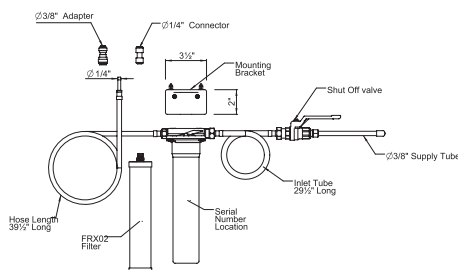

HRK-2000 Arolla™ Filtration System With Cartridge

Suggested Retail Price

	$
HRK-2000	639

- Includes cartridge, housing and connection hoses
- Filter faucet not included
- Recommend changing filter every 6 months or 1,000 gallons
- For replacement filter cartridge, order HRF-1000: $106
- Recommend changing filter system every 3 years due to constant water pressure on the inlet

PERRIN & ROWE ROHL