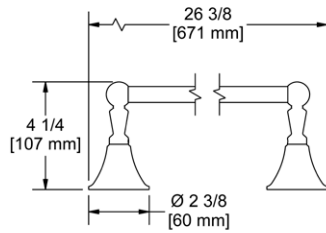

- There's no need to compromise on design in this essential space

**MM5 Momenti™ 24" Towel Bar****Suggested Retail Price**

	C	PN	BN	BK	BG
MM5	204	277	277	325	325

- Length can be cut down

**MM6 Momenti™ Double 24" Towel Bar****Suggested Retail Price**