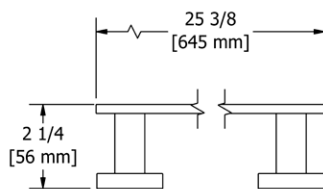

	C	BN	BK	BG
PX3 _ _	95	158	173	173

- There's no need to compromise on design in this essential space

**PX5 Paradox™ 24" Towel Bar****Suggested Retail Price**

	C	BN	BK	BG
PX5 _ _	197	289	325	325

- Length can be cut down