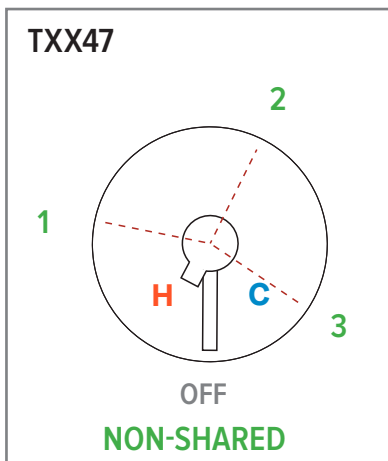

THERM & PRESSURE BALANCE ROUGH-IN VALVE

1/2" THERM & PRESSURE BALANCE - 5 FUNCTIONS

R45

- 6.3 GPM at 60 PSI
- Temperature and volume control with diverter
- Patented valve technology with both thermostatic and pressure balance functionality
- Recommended inlet connections: 1/2" NPT, PEX (SPEX), Expansion Pex (EX)
- Must add valve trim TXX45 for shared 5 functions
- Must add valve trim TXX47 for non-shared 3 functions