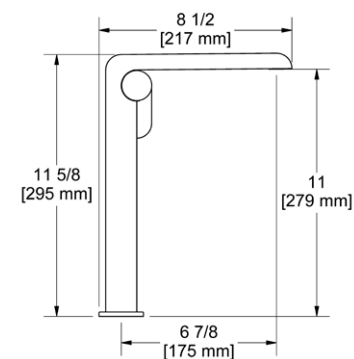

CILO1 Ciclo™ Single Handle Tall Lavatory Faucet

Handle	Suggested Retail Price									
	C	BC	BK	BG	CBK	BKC	BCBK	BKBC	BGBK	BKBG
CILO1 __	798	998	1038	1134	798	1038	998	1038	1134	1038
CILO1KN __	798	998	1038	1134	798	1038	998	1038	1134	1038
CILO1LN __	798	998	1038	1134	798	1038	998	1038	1134	1038

- 1.2 GPM at 60 PSI (WaterSense and CEC compliant)
- Drain sold separately. See drain options below and Lavatory Drain tab for pricing

See Lavatory Drains Tab for pricing.