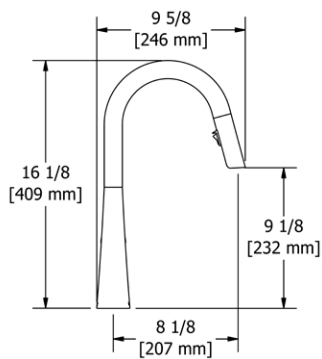

MYTHIC

SOLSTICE

TRATTORIA