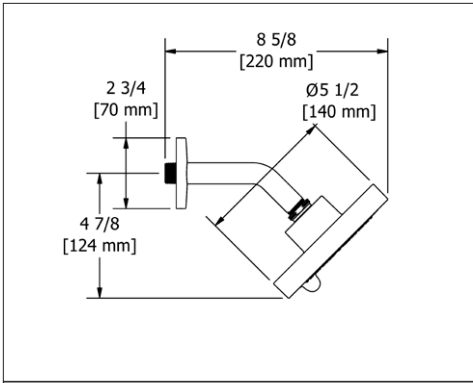

396 6" 6-Function Showerhead With Arm