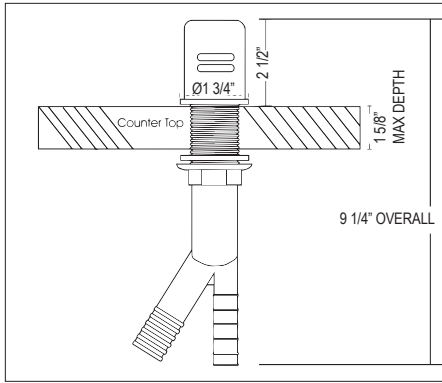

AG600 Air Gap

Suggested Retail Price

	APC	PN	MB
AG600	71	85	92

- Prevents contaminated sink water from entering the dishwasher

ROHL