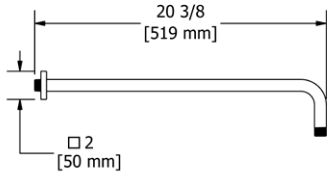

573 20" Wall Mount Shower Arm With Square Escutcheon

• Escutcheon included

Suggested Retail Price				
C	PN	BN	BK	
573	136	189	189	205

523 20" Wall Mount Shower Arm With Square Escutcheon