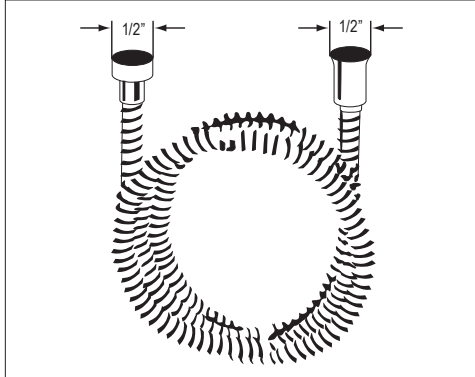

7259 59" Metal Shower Hose

- For use with handshower (sold separately)

Suggested Retail Price					
	C	PN	BN	BK	BG
7259 _ _	69	128	128	140	140