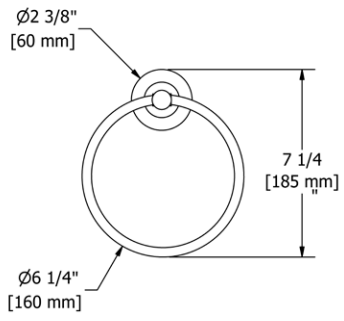

ST7 Star Towel Ring

Suggested Retail Price

	C	PN	BN	BK	BG
ST7	94	131	131	143	143

- Elegantly display bath towels in a coordinated fashion with other accessories