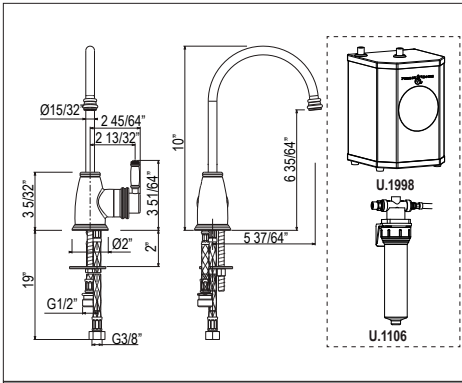

MBKIT7945 Gotham™ Hot Water Dispenser, Tank And Filter Kit

- .5 GPM at 45 PSI (CEC compliant)
- Order U.PRF1 for hot water replacement filter cartridge
- Includes U.1998 Hot water tank and U.1106 filter system

ROHL

Suggested Retail Price

Handle	APC	PN
MBKIT7945LM _ _ -2	1628	1740

U.PRF1 Hot Water Replacement Filter Cartridge

- Designed for use with U.1106 and U.1408 hot water filtration systems
- Recommend changing filter every 6 months or 1,000 gallons

PERRIN & ROWE

Suggested Retail Price

	$
U.PRF1	123

U.1106 Hot Water Filtration System

- Includes cartridge, housing and connection hoses
- Filter faucet not included
- For replacement filter cartridge, order U.PRF1: $123
- Recommend changing filter every 6 months or 1,000 gallons

PERRIN & ROWE

Suggested Retail Price

	$
U.1106	355

U.1998 High Performance Hot Water Tank

- 3-Year limited warranty
- Not compatible with ISE type dispensers

PERRIN & ROWE

Suggested Retail Price

	$
U.1998	887

A1451 Pot Filler

- Folds away when not in use
- 1.5 GPM at 60 PSI (CEC compliant)

ROHL

Suggested Retail Price

Handle	APC	PN
A1451LM _ _ -2	1137	1364
A1451XM _ _ -2	1137	1364