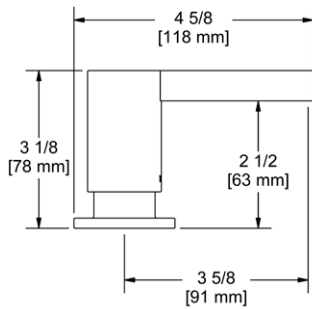

C, APC

SS

BK, MB

U.1998 High Performance Hot Water Tank

- 3-Year limited warranty
- Not compatible with ISE type dispensers

Suggested Retail Price

	Suggested Retail Price
	$
U.1998	887

QL66 Modern Pot Filler

- Dual quarter turn lever handle shut-offs, one at the wall and one at the outlet
- Folds away when not in use
- 1.8 GPM at 60 PSI (CEC compliant)

Suggested Retail Price

Handle	APC	PN	MB
QL66L-__-2	1484	1780	2077

SD7 Soap Dispenser

- Brass construction
- 13.5 fluid ounce bottle capacity
- Top fill

Suggested Retail Price

	C	SS	BK	BG
SD7 __	196	245	283	283

SD8 Soap Dispenser

- Brass construction
- 13.5 fluid ounce bottle capacity
- Top fill

Suggested Retail Price

	C	SS	BK	BG
SD8 __	183	229	270	270

SD9 Soap Dispenser

- Brass construction
- 13.5 fluid ounce bottle capacity
- Top fill

Suggested Retail Price

	C	SS	BK	BG
SD9 __	196	245	270	278