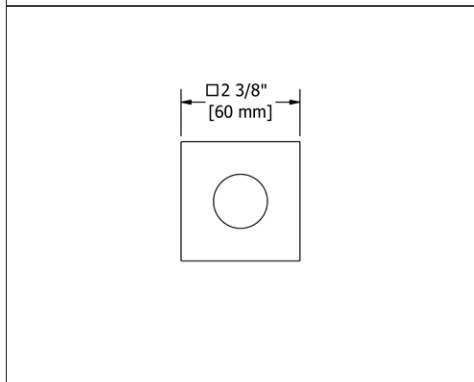

TZOTQ20 Zendo™ 1/2" Volume Control Trim

Suggested Retail Price

	C	BN
TZOTQ20	65	112

- To be used with R83 valve system
- Volume control or diverter only
- 1/2" female NPT inlet
- Rough valve sold separately
  - Order R20 volume control rough-in valve: $112