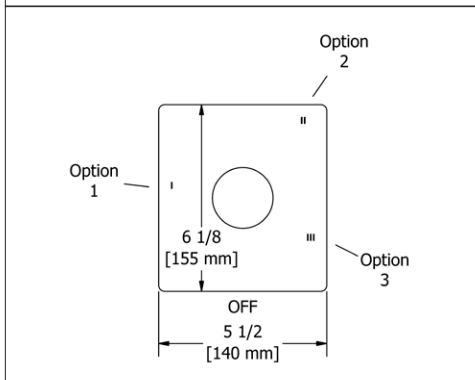

TUS47 (NO SHARE) Kubik™ 1/2" Therm & Pressure Balance Trim with 3 Functions

Suggested Retail Price

	C	BN	BK
TUS47	501	627	652

- Patented valve technology with both thermostatic and pressure balance functionality
- Temperature and volume control with diverter
- 3 functions (CEC Compliant)
- Rough-in valve sold separately:
  - Order R45 therm & pressure balance rough-in valve: $245