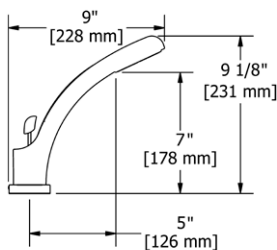

See Lavatory Drains Tab for pricing.

TSA80 Salomé™ Wall Mount Tub Spout

Suggested Retail Price

	C	PN
TSA80 _ _ _	309	482

- Rough-in valve sold separately:
  — Order RH80 wall mount tub spout rough-in valve: $70

SA12 Salomé™ 4-Hole Deck Mount Tub Filler

Suggested Retail Price

	C	PN
SA12 _ _ _	1514	1927

- Single-function anti-calcium handshower at 1.8 GPM at 60 PSI
- 11 GPM at 60 PSI
- 1/2" male NPT inlet

SA17 Salomé™ 3-Hole Deck Mount Tub Filler

Suggested Retail Price

	C	PN
SA17 _ _ _	1651	2064

- Single-function anti-calcium handshower at 1.8 GPM at 60 PSI
- 10 GPM at 60 PSI
- 1/2" male NPT inlet

SA07 Salomé™ Wall Mount Tub Filler

Suggested Retail Price

	C	PN
SA07 _ _ _	1927	2615

- Thermostatic & pressure balance
- Single-function anti-calcium handshower at 1.8 GPM at 60 PSI
- 11 GPM at 60 PSI
- 1/2" female NPT inlet