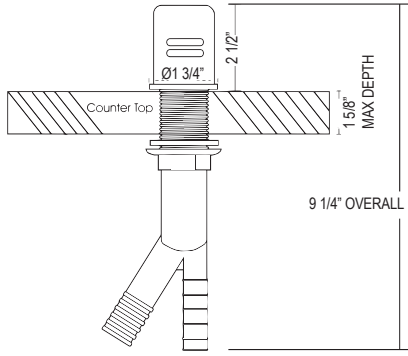

AG600 Air Gap

ROHL

Suggested Retail Price

	APC	PN	MB
AG600	71	85	92

- Prevents contaminated sink water from entering the dishwasher