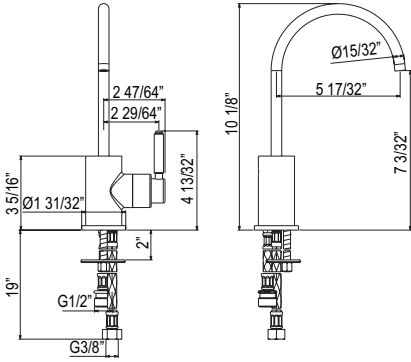

G7545 Lux™ Hot Water Dispenser

Suggested Retail Price			
Handle	APC	PN	MB
G7545LM _ _ -2	331	428	634

- 1.2 GPM at 45 PSI (CEC compliant)
- For use with U.1998 high performance hot water tank and U.1106 filter