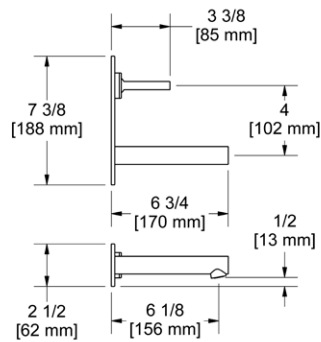

CICLO

CLASSIC

CS

EDGE

EIFFEL

EQUINOX

FRESK

GS

KUBIK

MOMENTI

PALLACE

PARABOLA

GS01 GS Single Handle Lavatory Faucet

Suggested Retail Price

	C	BK
GS01	318	414

- 1.2 GPM at 60 PSI (WaterSense and CEC compliant)
- Push drain included with faucet

GL01 GS Single Handle Tall Lavatory Faucet

Suggested Retail Price

	C	BK
GL01	518	674

- 1.2 GPM at 60 PSI (WaterSense and CEC compliant)
- Drain sold separately. See drain options below and Lavatory Drain tab for pricing

See Lavatory Drains Tab for pricing.

GS11 GS Wall Mount Lavatory Faucet

Suggested Retail Price

	C	BK
GS11	518	674

- 1.2 GPM at 60 PSI (CEC compliant)
- Drain sold separately. See drain options below and Lavatory Drain tab for pricing

See Lavatory Drains Tab for pricing.