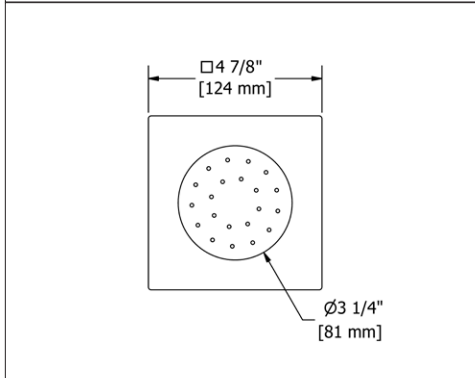

340 Single Function Body Spray

- 1 function
- 1.2 GPM at 60 PSI (CEC compliant)

Suggested Retail Price	
	C
340	276