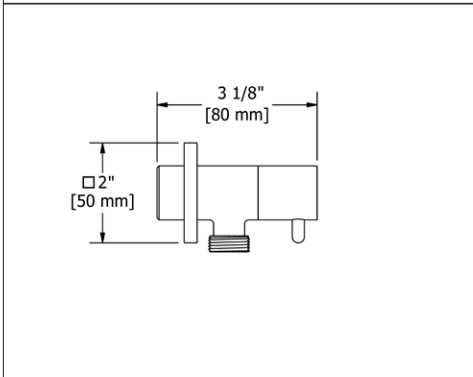

760 Handshower Outlet With Integrated Volume Control

- 1/2" outlet male; 1/2" inlet female NPT

Suggested Retail Price		
	C	BN
760	144	214