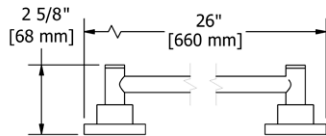

ST5 Star 24" Towel Bar

Suggested Retail Price

	C	PN	BN	BK	BG
ST5	194	261	261	283	283

- Length can be cut down