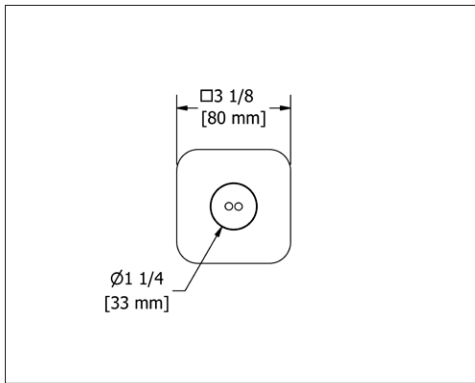

379 Single Function Body Spray

- 1 function
- 1.0 GPM at 60 PSI (CEC compliant)

Suggested Retail Price	
	C
379	301