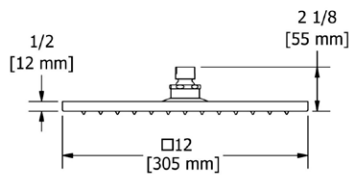

492 12" Rain Showerhead

- 1 function
- 2.0 GPM at 60 PSI

Suggested Retail Price

	C	PN	BN	BC	BK	BG
492 _ _	552	716	716	784	718	784