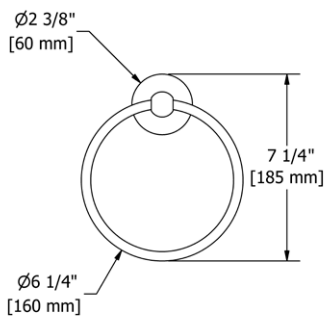

HU7 Hudson™ Towel Ring

• Elegantly display bath towels in a coordinated fashion with other accessories

Suggested Retail Price

	C	PN	BN
HU7 _ _	97	128	128