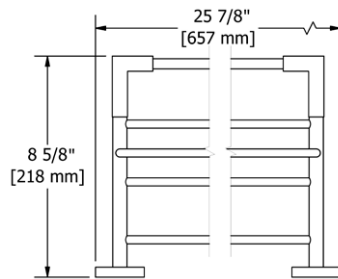

KS9 Kubik™ 24" Towel Bar With Shelf

Suggested Retail Price

	C	BN	BK
KS9 _ _	387	484	504

- Length cannot be cut down