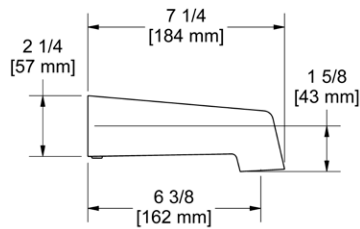

890 Wall Mount Tub Spout

- 1/2" copper slip fit inlet

Suggested Retail Price

	C
890 _ _	59

891 Wall Mount Tub Spout With Diverter