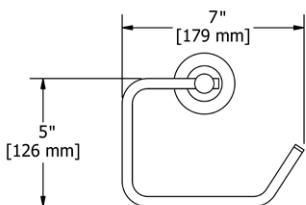

RUTM83 (SHARED) Riu™ 3/4" Therm & Pressure Balance Multi-Function System

Suggested Retail Price

Handle	C	PN
RUTM83	1288	1545
RUTM83+	1288	1545
RUTM83+KN	1308	1570
RUTM83KN	1308	1570

- Rough-in valve included with trim
- 2 temperature and 2 volume controls; also supports 2 optional volume controls
- Multi-function with optional volume controls
- 20 GPM at 60 PSI

ST0 Star Robe Hook

Suggested Retail Price

	C	PN	BN	BK	BG
ST0	68	112	112	120	120

- Holds one robe or towel close to your shower or bathing space

ST3 Star Toilet Paper Holder

Suggested Retail Price

	C	PN	BN	BK	BG
ST3	112	152	152	166	166

- There's no need to compromise on design in this essential space

ST5 Star 24" Towel Bar

Suggested Retail Price

	C	PN	BN	BK	BG
ST5	194	261	261	283	283

- Length can be cut down

ST6 Star Double 24" Towel Bar

Suggested Retail Price

	C	PN	BN	BK	BG
ST6	288	399	399	431	431

- Length cannot be cut down