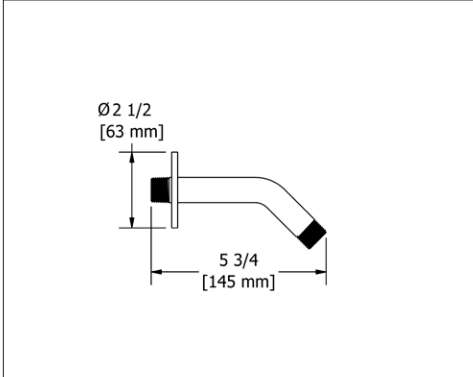

506 5" Wall Mount Shower Arm With Round Escutcheon