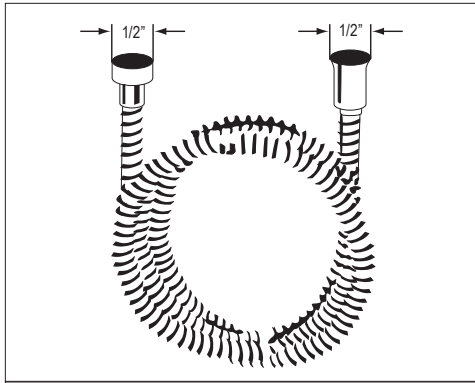

605 59" Metal Shower Hose

- 2 integrated check valves

Suggested Retail Price				
	C	PN	BN	BK
605 _ _	52	124	124	136