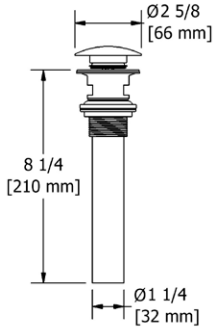

DB170 Push Drain With Overflow

- 1 1/4" tail piece

Suggested Retail Price			
	C	PN	BN
DB170 __	55	75	75