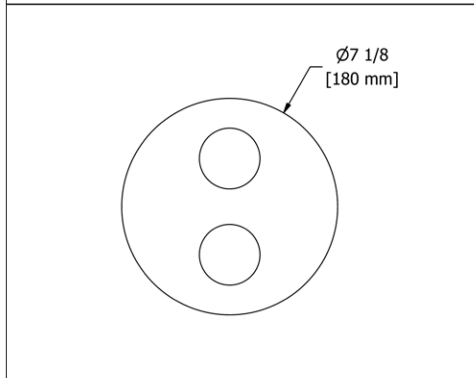

GS83 (SHARED) GS 3/4" Therm & Pressure Balance Multi-Function System

Suggested Retail Price

	C
GS83	1236

- Rough-in valve included with trim
- 2 temperature and 2 volume controls; also supports 2 optional volume controls
- Multi-function with optional volume controls
- 20 GPM at 60 PSI