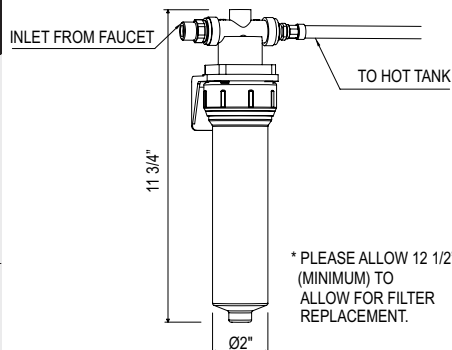

U.1106 Hot Water Filtration System

Suggested Retail Price

	$
U.1106	355

- Includes cartridge, housing and connection hoses
- Filter faucet not included
- For replacement filter cartridge, order U.PR.F1: $123
- Recommend changing filter every 6 months or 1,000 gallons