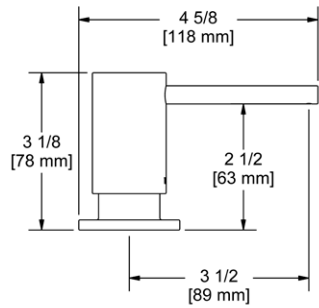

SD8 Soap Dispenser

- Brass construction
- 13.5 fluid ounce bottle capacity
- Top fill

Suggested Retail Price

	C
SD8 _-	183

SD9 Soap Dispenser