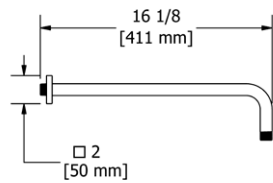

• Escutcheon included

Suggested Retail Price				
	C	PN	BN	BK
574 _ _	118	158	158	174

524 16" Wall Mount Shower Arm With Square Escutcheon