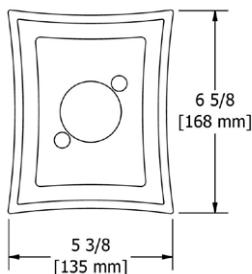

TEF51 Eiffel™ 1/2" Pressure Balance Trim

- Temperature and volume control
- 1 function
- Rough-in valve sold separately:
  — Order R51 pressure balance rough-in valve: $142

Suggested Retail Price

	C	PN	BN
TEF51	307	368	384