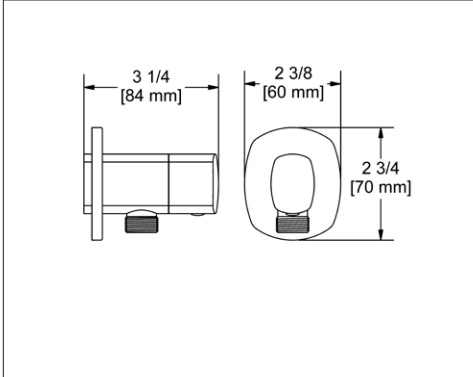

799 Handshower Outlet With Integrated Volume Control

- Complements Venty™ collection and other transitional designs

Suggested Retail Price	
	C
799	194