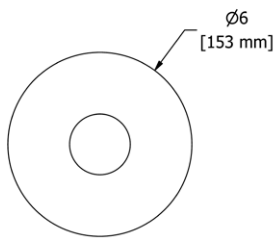

TCSTM51 CS 1/2" Pressure Balance Trim

Suggested Retail Price

	C	BN
TCSTM51	248	310

- Temperature and volume control
- 1 function
- Rough-in valve sold separately:
  - Order R51 pressure balance rough-in valve: $142

TCSTM23 (SHARED) CS 1/2" Therm & Pressure Balance Trim with 3 Functions

Suggested Retail Price

	C	BN
TCSTM23	398	498

- Patented valve technology with both thermostatic and pressure balance functionality
- Temperature and volume control with diverter
- 3 functions
- Rough-in valve sold separately:
  - Order R23 therm & pressure balance rough-in valve: $176

TCSTM44 (NO SHARE) CS 1/2" Therm & Pressure Balance Trim with 2 Functions

Suggested Retail Price

	C	BN
TCSTM44	398	498

- Patented valve technology with both thermostatic and pressure balance functionality
- Temperature and volume control with diverter
- 2 functions (CEC Compliant)
- Rough-in valve sold separately:
  - Order R23 therm & pressure balance rough-in valve: $176

TCSTM45 (SHARED) CS 1/2" Therm & Pressure Balance Trim with 5 Functions

Suggested Retail Price

	C	BN
TCSTM45	398	498

- Patented valve technology with both thermostatic and pressure balance functionality
- Temperature and volume control with diverter
- 5 functions
- Rough-in valve sold separately:
  - Order R45 therm & pressure balance rough-in valve: $245

TCSTM47 (NO SHARE) CS 1/2" Therm & Pressure Balance Trim with 3 Functions

Suggested Retail Price

	C	BN
TCSTM47	398	498

- Patented valve technology with both thermostatic and pressure balance functionality
- Temperature and volume control with diverter
- 3 functions (CEC Compliant)
- Rough-in valve sold separately:
  - Order R45 therm & pressure balance rough-in valve: $245