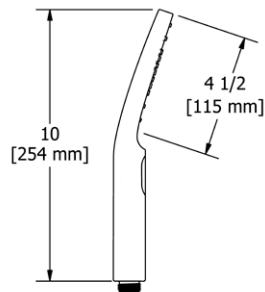

4365 5" 4-Function Handshower

- 4 functions
- Flow rate options at 60 PSI:
  - 2.0 GPM
  - For 1.8 GPM, order -WS version (CEC compliant)

Suggested Retail Price						
	C	PN	BN	BC	BK	BG
4365 _ _	138	166	173	173	180	196
4365 _ _-WS	138	166	173	173	180	196