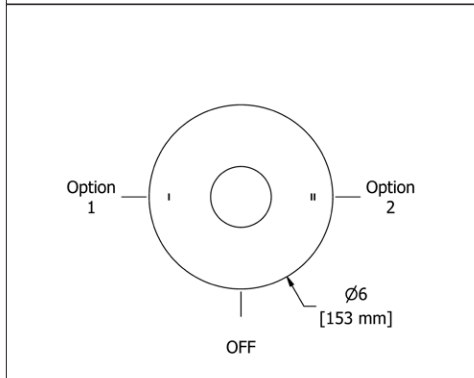

TGN44 (NO SHARE) Classic 1/2" Therm & Pressure Balance Trim with 2 Functions

Suggested Retail Price

Handle	C	PN	BN
TGN44 _ _	426	516	532
TGN44+ _ _	426	516	532

- Patented valve technology with both thermostatic and pressure balance functionality
- Temperature and volume control with diverter
- 2 functions (CEC Compliant)
- Rough-in valve sold separately:
  - Order R23 therm & pressure balance rough-in valve: $176