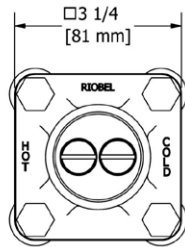

RHFS Floor Mount Tub Filler Rough-in Valve