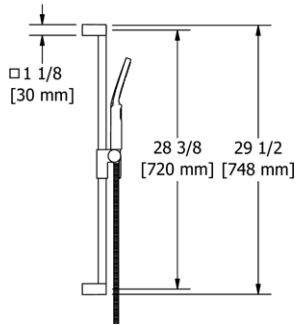

**4847 Handshower Set With 30" Slide Bar and 1-Function Handshower**

- 4319 1-function handshower
- 2.5 GPM at 60 PSI

**Suggested Retail Price**

	C
4847 _ _	228

**4665 Handshower Set With 30" Slide Bar and 4-Function Handshower**