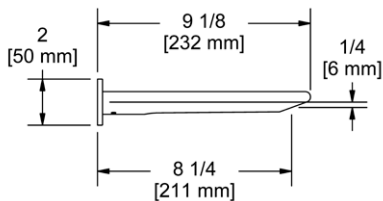

FRS01 Fresk™ Single Handle Lavatory Faucet

Suggested Retail Price		
	C	BN
FRS01	328	410

- 1.2 GPM at 60 PSI (WaterSense and CEC compliant)
- Push drain included with faucet

FRL01 Fresk™ Single Handle Tall Lavatory Faucet

Suggested Retail Price		
	C	BN
FRL01	528	660

- 1.2 GPM at 60 PSI (CEC compliant)
- Drain sold separately. See drain options below and Lavatory Drain tab for pricing

See Lavatory Drains Tab for pricing.

FR08 Fresk™ Widespread Lavatory Faucet

Suggested Retail Price		
	C	BN
FR08	528	660

- 1.2 GPM at 60 PSI (CEC compliant)
- Quick Connect system for easy installation
- Push drain included with faucet

FR80 Wall Mount Tub Spout

Suggested Retail Price		
	C	BN
FR80	309	394

- 1/2" copper slip fit inlet