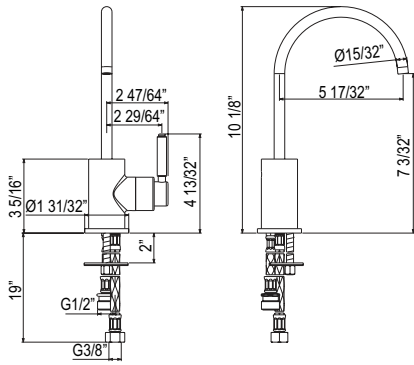

G7545 Lux™ Hot Water Dispenser

Suggested Retail Price			
Handle	APC	PN	MB
G7545LM _ _ -2	331	428	634

- 1.2 GPM at 45 PSI (CEC compliant)
- For use with U.1998 high performance hot water tank and U.1106 filter