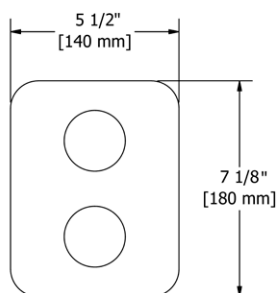

FR83 (SHARED) Fresk™ 3/4" Therm & Pressure Balance Multi-Function System

Suggested Retail Price

	C	BN
FR83	1415	1768

- Rough-in valve included with trim
- 2 temperature and 2 volume controls; also supports 2 optional volume controls
- Multi-function with optional volume controls
- 20 GPM at 60 PSI