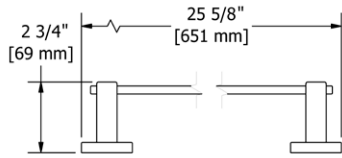

SA5 Salomé™ 24" Towel Bar

Suggested Retail Price

	C	PN
SA5 _ _	178	248

- Length can be cut down

SA6 Salomé™ Double 24" Towel Bar

Suggested Retail Price

	C	PN
SA6 _ _	261	357

- Length cannot be cut down

SA7 Salomé™ Towel Ring

Suggested Retail Price

	C	PN
SA7 _ _	115	173

- Elegantly display bath towels in a coordinated fashion with other accessories