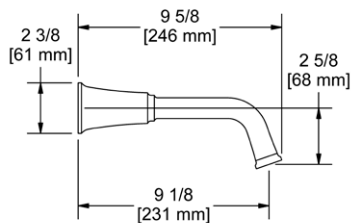

+

J

L

X

CICLO

CLASSIC

CS

EDGE

EIFFEL

EQUINOX

FRESK

GS

KUBIK

MOMENTI

PALLACE

PARABOLA

MMSQ80 Momenti™ Wall Mount Tub Spout

- 1/2" male NPT inlet

Suggested Retail Price

	C	PN	BN	BK	BG
MMSQ80 _ _	311	396	396	443	443

BM80 Wall Mount Tub Spout