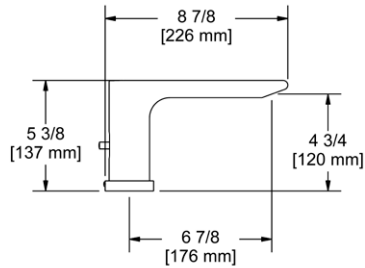

C

BN

TFR16 Fresk™ 3-Hole Deck Mount Tub Filler Trim

- Single-function anti-calcium handshower at 1.8 GPM at 60 PSI
- 8 GPM at 60 PSI
- Rough-in valve sold separately:
  - Order RHTB deck mount tub filler rough-in valve: $227

Suggested Retail Price

	C	BN
TFR16	523	654