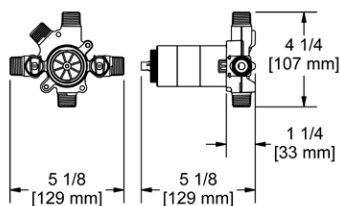

THERM & PRESSURE BALANCE ROUGH-IN VALVE

1/2" THERM & PRESSURE BALANCE - 5 FUNCTIONS

R45

- 6.3 GPM at 60 PSI
- Temperature and volume control with diverter
- Patented valve technology with both thermostatic and pressure balance functionality
- Recommended inlet connections: 1/2" NPT, PEX (SPEX), Expansion Pex (EX)
- Must add valve trim TXX45 for shared 5 functions
- Must add valve trim TXX47 for non-shared 3 functions