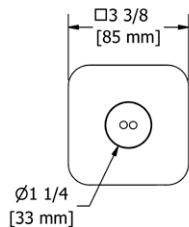

370 Single Function Body Spray

Suggested Retail Price				
	C	PN	BN	BN
370	152	208	208	

- Complements Eiffel™ collection and other transitional designs
- Swivel directional control
- 1 function
- 1.6 GPM at 60 PSI

350 Single Function Body Spray

Suggested Retail Price					
	C	PN	BN	BC	BG
350	130	195	195	184	184

- Swivel directional control
- 1 function
- 1.6 GPM at 60 PSI

369 Single Function Body Spray

Suggested Retail Price	
	C
369	276

- 1 function
- 1.0 GPM at 60 PSI (CEC compliant)

324 2-Function Body Spray

Suggested Retail Price	
	C
324	128

- Swivel directional control
- 2 functions
- 1.6 GPM at 60 PSI

399 Single Function Body Spray

Suggested Retail Price	
	C
399	301

- 1 function
- 1.0 GPM at 60 PSI (CEC compliant)