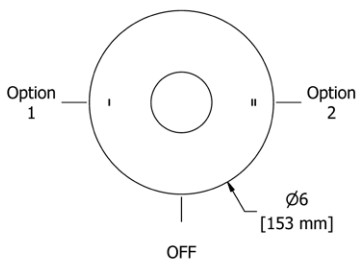

EXTTU33 3 1/2" Union Extensions

- 3/4" outlet male; 1/2" inlet female NPT

Suggested Retail Price

	C	BN
EXTTU33 _ _	93	116

TAT39 Retro™ Single Hole Floor Mount Tub Filler Trim

Suggested Retail Price

	C	PN	BN
TAT39 _ _	1818	2718	2718

- Thermostatic & pressure balance
- Single-function anti-calcium handshower at 1.8 GPM at 60 PSI
- 6 GPM at 60 PSI
- Rough-in valve sold separately:
  - Order RHFS floor mount tub filler rough-in valve: $241
  - Order RHBX floor mount tub filler rough-in valve for concrete floor installation: $483

TRT51 Retro™ 1/2" Pressure Balance Trim

Suggested Retail Price

	C	PN	BN
TRT51 _ _	243	341	341

- Temperature and volume control
- 1 function
- Rough-in valve sold separately:
  - Order R51 pressure balance rough-in valve: $142

TRT23 (SHARED) Retro™ 1/2" Therm & Pressure Balance Trim with 3 Functions

Suggested Retail Price

Handle	C	PN	BN
TRT23 _ _	426	516	532
TRT23+ _ _	426	516	532

- Patented valve technology with both thermostatic and pressure balance functionality
- Temperature and volume control with diverter
- 3 functions
- Rough-in valve sold separately:
  - Order R23 therm & pressure balance rough-in valve: $176

TRT44 (NO SHARE) Retro™ 1/2" Therm & Pressure Balance Trim with 2 Functions

Suggested Retail Price

Handle	C	PN	BN
TRT44 _ _	426	516	532
TRT44+ _ _	426	516	532

- Patented valve technology with both thermostatic and pressure balance functionality
- Temperature and volume control with diverter
- 2 functions (CEC Compliant)
- Rough-in valve sold separately:
  - Order R23 therm & pressure balance rough-in valve: $176