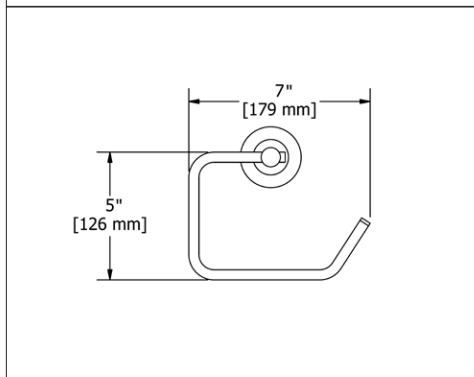

ST3 Star Toilet Paper Holder