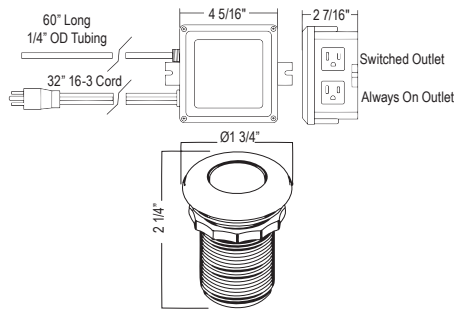

AS450 Waste Disposal Control Box With Air Switch Button

Suggested Retail Price

	APC	PN	MB
AS450	301	361	391

- Remote on/off air switch button for activating garbage disposals
- Solution for island countertops or where an electrical switch is not available
- Control box with mounting hardware included

ROHL