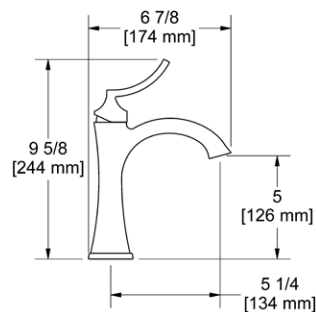

CICLO

CLASSIC

CS

EDGE

EIFFEL

EQUINOX

FRESK

GS

KUBIK

MOMENTI

PALLACE

PARABOLA