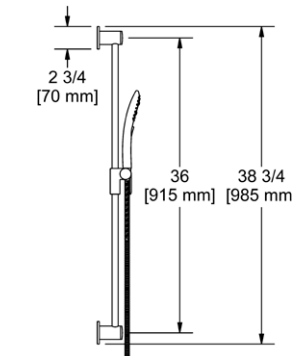

8080 Handshower Set With 39" Slide Bar and 4-Function Handshower

Suggested Retail Price

	C
8080 _ _	488

- 4372 4-function handshower
- Flow rate options at 60 PSI:
  - 1.8 GPM
  - For 1.5 GPM, order -15 version