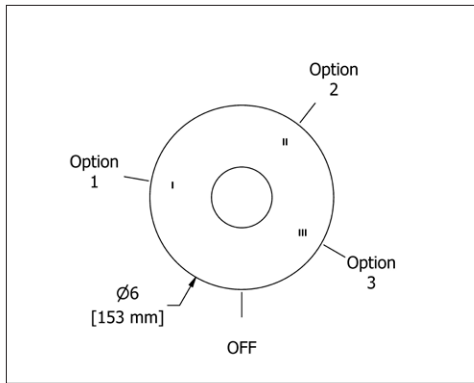

TGS47 (NO SHARE) GS 1/2" Therm & Pressure Balance Trim with 3 Functions

Suggested Retail Price

	C	BK
TGS47	388	504

- Patented valve technology with both thermostatic and pressure balance functionality
- Temperature and volume control with diverter
- 3 functions (CEC Compliant)
- Rough-in valve sold separately:
  - Order R45 therm & pressure balance rough-in valve: $245