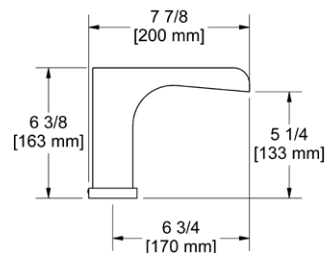

TZoop16 Zendo™ 3-Hole Deck Mount Tub Filler Trim with Trough

- Single-function anti-calcium handshower at 1.8 GPM at 60 PSI
- 6 GPM at 60 PSI
- Rough-in valve sold separately:
  — Order RHTB deck mount tub filler rough-in valve: $227

Suggested Retail Price

	C	BN
TZoop16 _ _ _	1118	1574