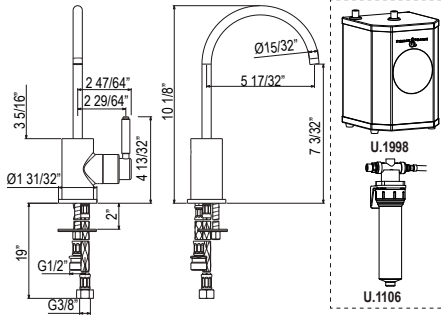

GKIT7545 Lux™ Hot Water Dispenser, Tank And Filter Kit

Suggested Retail Price			
Handle	APC	PN	MB
GKIT7545LM _ _ -2	1573	1670	1876

- .5 GPM at 45 PSI (CEC compliant)
- Order U.PRF1 for hot water replacement filter cartridge
- Includes U.1998 Hot water tank and U.1106 filter system