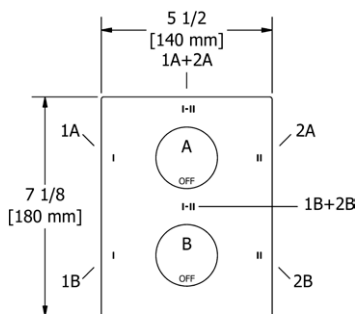

TPXTQ46 (SHARED) Paradox™ 3/4" Therm & Pressure Balance Trim with 6 Functions

Suggested Retail Price		
	C	BG
TPXTQ46	777	

- Patented valve technology with both thermostatic and pressure balance functionality
- 2 temperature and volume controls with diverters
- 6 functions
- Rough-in valve sold separately:
  - Order R46 therm & pressure balance rough-in valve: $373