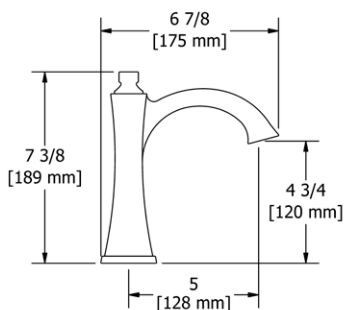

CICLO

CLASSIC

CS

EDGE

EIFFEL

EQUINOX

FRESK

GS

KUBIK

MOMENTI

PALLACE

PARABOLA

ES01 Eiffel™ Single Handle Lavatory Faucet

Suggested Retail Price

	C	PN	BN
ES01	598	718	748

- 1.2 GPM at 60 PSI (WaterSense and CEC compliant)
- Push drain included with faucet

EL01 Eiffel™ Single Handle Tall Lavatory Faucet

Suggested Retail Price

	C	PN	BN
EL01	798	958	998

- 1.2 GPM at 60 PSI (WaterSense and CEC compliant)
- Drain sold separately. See drain options below and Lavatory Drain tab for pricing

See Lavatory Drains Tab for pricing.

EF08 Eiffel™ Widespread Lavatory Faucet

Suggested Retail Price

Handle	C	PN	BN
EF08+	798	958	998
EF08L	798	958	998

- 1.2 GPM at 60 PSI (WaterSense and CEC compliant)
- Quick Connect system for easy installation
- Push drain included with faucet

EF03 Eiffel™ Wall Mount Lavatory Faucet

Suggested Retail Price

Handle	C	PN	BN
EF03+	998	1198	1248
EF03L	998	1198	1248

- 1.2 GPM at 60 PSI (WaterSense and CEC compliant)
- Drain sold separately. See drain options below and Lavatory Drain tab for pricing