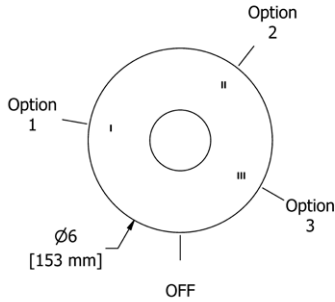

TSYTM47 (NO SHARE) Sylla™ 1/2" Therm & Pressure Balance Trim with 3 Functions

Suggested Retail Price

	C	BN
TSYTM47	414	518

- Patented valve technology with both thermostatic and pressure balance functionality
- Temperature and volume control with diverter
- 3 functions (CEC Compliant)
- Rough-in valve sold separately:
  - Order R45 therm & pressure balance rough-in valve: $245