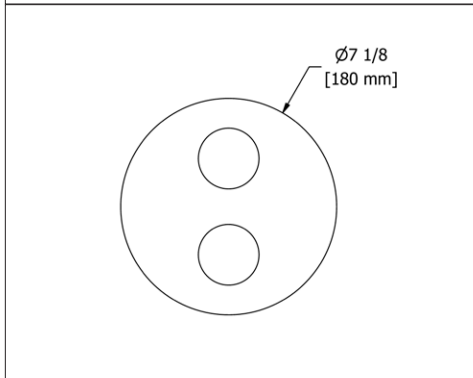

EDTM83 (SHARED) Edge 3/4" Therm & Pressure Balance Multi-Function System

Suggested Retail Price

Handle	C	BN
EDTM83	1288	1610
EDTM83+	1288	1610

- Rough-in valve included with trim
- 2 temperature and 2 volume controls; also supports 2 optional volume controls
- Multi-function with optional volume controls
- 20 GPM at 60 PSI