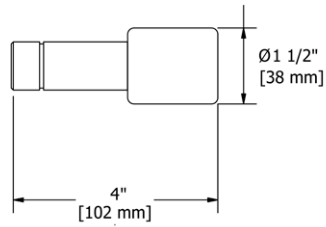

EXTTU33 3 1/2" Union Extensions

- 3/4" outlet male; 1/2" inlet female NPT

Suggested Retail Price

	C	BN
EXTTU33 _ _	93	116

TAT39 Retro™ Single Hole Floor Mount Tub Filler Trim

Suggested Retail Price

	C	PN	BN
TAT39 _ _	1818	2718	2718

- Thermostatic & pressure balance
- Single-function anti-calcium handshower at 1.8 GPM at 60 PSI
- 6 GPM at 60 PSI
- Rough-in valve sold separately:
  - Order RHFS floor mount tub filler rough-in valve: $241
  - Order RHBX floor mount tub filler rough-in valve for concrete floor installation: $483

TRT51 Retro™ 1/2" Pressure Balance Trim

Suggested Retail Price

	C	PN	BN
TRT51 _ _	243	341	341

- Temperature and volume control
- 1 function
- Rough-in valve sold separately:
  - Order R51 pressure balance rough-in valve: $142

TRT23 (SHARED) Retro™ 1/2" Therm & Pressure Balance Trim with 3 Functions

Suggested Retail Price

Handle	C	PN	BN
TRT23 _ _	426	516	532
TRT23+ _ _	426	516	532

- Patented valve technology with both thermostatic and pressure balance functionality
- Temperature and volume control with diverter
- 3 functions
- Rough-in valve sold separately:
  - Order R23 therm & pressure balance rough-in valve: $176

TRT44 (NO SHARE) Retro™ 1/2" Therm & Pressure Balance Trim with 2 Functions

Suggested Retail Price

Handle	C	PN	BN
TRT44 _ _	426	516	532
TRT44+ _ _	426	516	532

- Patented valve technology with both thermostatic and pressure balance functionality
- Temperature and volume control with diverter
- 2 functions (CEC Compliant)
- Rough-in valve sold separately:
  - Order R23 therm & pressure balance rough-in valve: $176