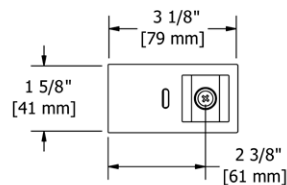

- Adjustable

Suggested Retail Price		
	C	BN
4912	26