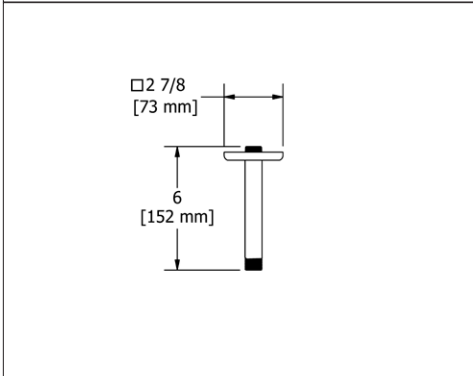

	C	BN	BG
519 _ _	59	79	89

• Escutcheon included

**578 6" Ceiling Mount Shower Arm With Square Escutcheon**

**Suggested Retail Price**

	C	PN	BN	BK
578 _ _	77	101	101	110

• Escutcheon included

**528 6" Ceiling Mount Shower Arm With Square Escutcheon**