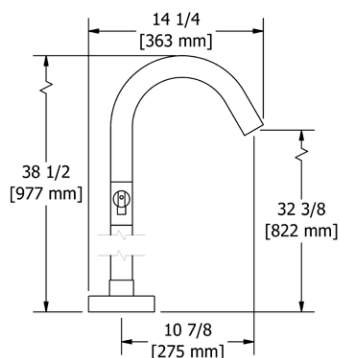

TPA39 Pallace™ Single Hole Floor Mount Tub Filler Trim

Suggested Retail Price

	C	PN	BN
TPA39 _ _	1302	1818	1818

- Thermostatic & pressure balance
- Single-function anti-calcium handshower at 1.8 GPM at 60 PSI
- 6 GPM at 60 PSI
- Rough-in valve sold separately:
  - Order RHFS floor mount tub filler rough-in valve: $241
  - Order RHBX floor mount tub filler rough-in valve for concrete floor installation: $483