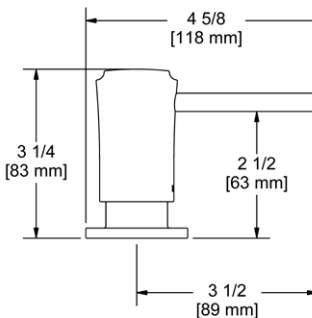

C, APC

SS

BK, MB

U.1998 High Performance Hot Water Tank

- 3-Year limited warranty
- Not compatible with ISE type dispensers

Suggested Retail Price

	Suggested Retail Price
	$
U.1998	887

QL66 Modern Pot Filler

- Dual quarter turn lever handle shut-offs, one at the wall and one at the outlet
- Folds away when not in use
- 1.8 GPM at 60 PSI (CEC compliant)

Suggested Retail Price

Handle	APC	PN	MB
QL66L-__-2	1484	1780	2077

SD7 Soap Dispenser

- Brass construction
- 13.5 fluid ounce bottle capacity
- Top fill

Suggested Retail Price

	C	SS	BK	BG
SD7 __	196	245	283	283

SD8 Soap Dispenser

- Brass construction
- 13.5 fluid ounce bottle capacity
- Top fill

Suggested Retail Price

	C	SS	BK	BG
SD8 __	183	229	270	270

SD9 Soap Dispenser

- Brass construction
- 13.5 fluid ounce bottle capacity
- Top fill

Suggested Retail Price

	C	SS	BK	BG
SD9 __	196	245	270	278