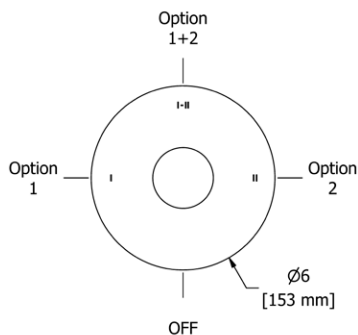

TMMRD23 (SHARED) Momenti™ 1/2" Therm & Pressure Balance Trim with 3 Functions

Handle	Suggested Retail Price									
	C	PN	BN	BK	BG	CBK	PNBK	BNBK	BGBK	
TMMRD23+ __	523	642	654	724	743	523	642	654	743	
TMMRD23J __	523	642	654	724	743	523	642	654	743	
TMMRD23L __	523	642	654	724	743	523	642	654	743	
TMMRD23X __	523	642	654	724	743	523	642	654	743	

- Patented valve technology with both thermostatic and pressure balance functionality
- Temperature and volume control with diverter
- 3 functions
- Rough-in valve sold separately:
  — Order R23 therm & pressure balance rough-in valve: $176