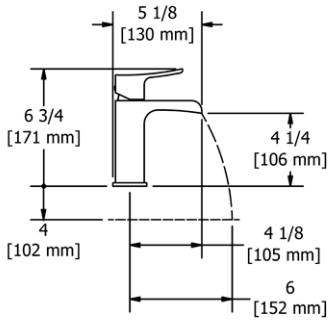

ZS01 Zendo™ Single Handle Lavatory Faucet

Suggested Retail Price		
	C	BN
ZS01	348	435

- 1.2 GPM at 60 PSI (WaterSense and CEC compliant)
- Push drain included with faucet

ZSOP01 Zendo™ Single Handle Lavatory Faucet with Trough

Suggested Retail Price		
	C	BN
ZSOP01	398	498

- 1.2 GPM at 60 PSI (WaterSense and CEC compliant)
- Push drain included with faucet

ZL01 Zendo™ Single Handle Tall Lavatory Faucet

Suggested Retail Price		
	C	BN
ZL01	548	685

- 1.2 GPM at 60 PSI (WaterSense and CEC compliant)
- Drain sold separately. See drain options below and Lavatory Drain tab for pricing

See Lavatory Drains Tab for pricing.

ZLOP01 Zendo™ Single Handle Tall Lavatory Faucet with Trough

Suggested Retail Price		
	C	BN
ZLOP01	598	748

- 1.2 GPM at 60 PSI (WaterSense and CEC compliant)
- Drain sold separately. See drain options below and Lavatory Drain tab for pricing