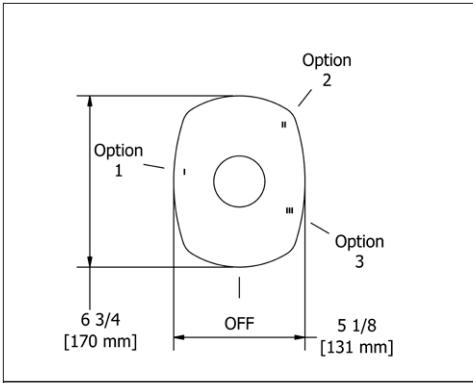

TVY47 (NO SHARE) Venty™ 1/2" Therm & Pressure Balance Trim with 3 Functions

Suggested Retail Price

C	
TVY47	473

- Patented valve technology with both thermostatic and pressure balance functionality
- Temperature and volume control with diverter
- 3 functions (CEC Compliant)
- Rough-in valve sold separately:
  - Order R45 therm & pressure balance rough-in valve: $245