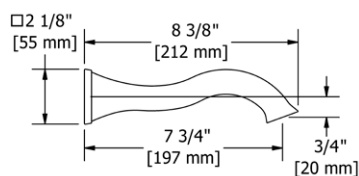

CICLO

CLASSIC

CS

EDGE

EIFFEL

EQUINOX

FRESK

GS

KUBIK

MOMENTI

PALLACE

PARABOLA

ES01 Eiffel™ Single Handle Lavatory Faucet

Suggested Retail Price

	C	PN	BN
ES01	598	718	748

- 1.2 GPM at 60 PSI (WaterSense and CEC compliant)
- Push drain included with faucet

EL01 Eiffel™ Single Handle Tall Lavatory Faucet

Suggested Retail Price

	C	PN	BN
EL01	798	958	998

- 1.2 GPM at 60 PSI (WaterSense and CEC compliant)
- Drain sold separately. See drain options below and Lavatory Drain tab for pricing

See Lavatory Drains Tab for pricing.

EF08 Eiffel™ Widespread Lavatory Faucet

Suggested Retail Price

Handle	C	PN	BN
EF08+	798	958	998
EF08L	798	958	998

- 1.2 GPM at 60 PSI (WaterSense and CEC compliant)
- Quick Connect system for easy installation
- Push drain included with faucet

EF03 Eiffel™ Wall Mount Lavatory Faucet

Suggested Retail Price

Handle	C	PN	BN
EF03+	998	1198	1248
EF03L	998	1198	1248

- 1.2 GPM at 60 PSI (WaterSense and CEC compliant)
- Drain sold separately. See drain options below and Lavatory Drain tab for pricing