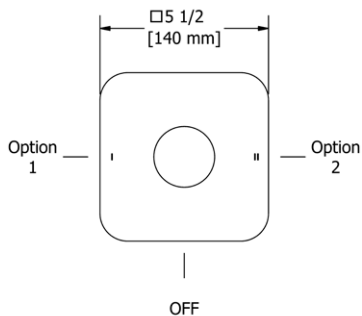

TFR44 (NO SHARE) Fresk™ 1/2" Therm & Pressure Balance Trim with 2 Functions

Suggested Retail Price

	C	BN
TFR44	473	611

- Patented valve technology with both thermostatic and pressure balance functionality
- Temperature and volume control with diverter
- 2 functions (CEC Compliant)
- Rough-in valve sold separately:
  - Order R23 therm & pressure balance rough-in valve: $176