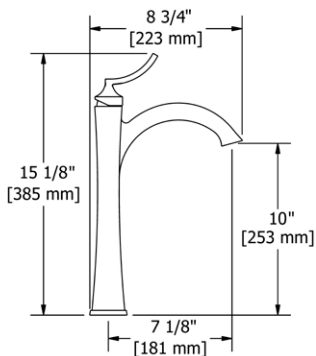

CICLO

CLASSIC

CS

EDGE

EIFFEL

EQUINOX

FRESK

GS

KUBIK

MOMENTI

PALLACE

PARABOLA

ES01 Eiffel™ Single Handle Lavatory Faucet

Suggested Retail Price

	C	PN	BN
ES01	598	718	748

- 1.2 GPM at 60 PSI (WaterSense and CEC compliant)
- Push drain included with faucet

EL01 Eiffel™ Single Handle Tall Lavatory Faucet

Suggested Retail Price

	C	PN	BN
EL01	798	958	998

- 1.2 GPM at 60 PSI (WaterSense and CEC compliant)
- Drain sold separately. See drain options below and Lavatory Drain tab for pricing

See Lavatory Drains Tab for pricing.

EF08 Eiffel™ Widespread Lavatory Faucet

Suggested Retail Price

Handle	C	PN	BN
EF08+	798	958	998
EF08L	798	958	998

- 1.2 GPM at 60 PSI (WaterSense and CEC compliant)
- Quick Connect system for easy installation
- Push drain included with faucet

EF03 Eiffel™ Wall Mount Lavatory Faucet

Suggested Retail Price

Handle	C	PN	BN
EF03+	998	1198	1248
EF03L	998	1198	1248

- 1.2 GPM at 60 PSI (WaterSense and CEC compliant)
- Drain sold separately. See drain options below and Lavatory Drain tab for pricing