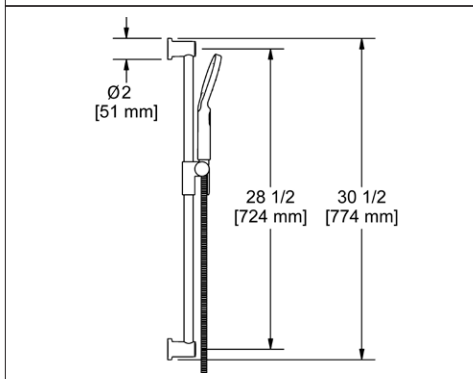

4664 Handshower Set With 31" Slide Bar and 4-Function Handshower

Suggested Retail Price

Flow Rate	C	PN	BN	BK	BG
4664 _ _	258	310	323	336	367

- 4364 4-function handshower
- Flow rate options at 60 PSI:
  - 2.0 GPM
  - For 1.5 GPM, order -15 version