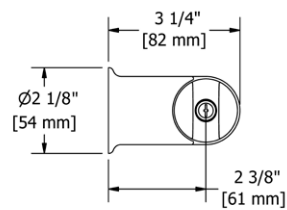

- Rounded design complements most collections

Suggested Retail Price		
	C	BN
4901	16	23

**4903 Wall Mount Handshower Holder**

- Adjustable

Suggested Retail Price		
	C	BN
4903	30	37

**4950 Handshower Outlet With Holder**