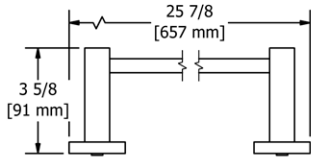

- There's no need to compromise on design in this essential space

**Z05 Zendo™ 24" Towel Bar**

Suggested Retail Price		
	C	BN
Z05	152	206

- Length can be cut down

**Z06 Zendo™ Double 24" Towel Bar**

Suggested Retail Price		
	C	BN
Z06	235	328