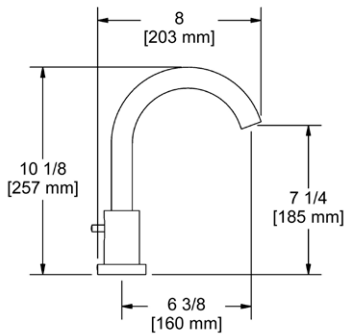

SY12 Sylla™ 4-Hole Deck Mount Tub Filler

- Single-function anti-calcium handshower at 1.8 GPM at 60 PSI
- 11 GPM at 60 PSI
- 1/2" male NPT inlet

Suggested Retail Price

Handle	C	BN
SY12L	772	1062