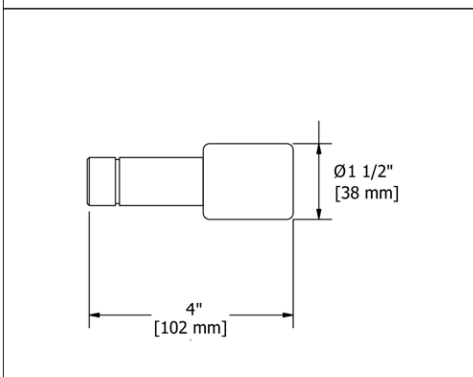

EXTTU33 3 1/2" Union Extensions