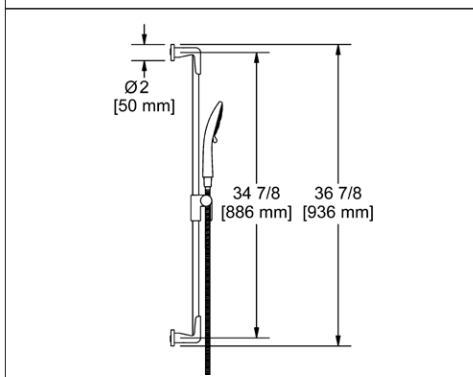

4839 Handshower Set With 37" Slide Bar and 5-Function Handshower

Suggested Retail Price

	C	PN	BK	BG
4839 __	398	478	518	566
4839 __-WS	398	478	518	566

- 4375 5-function handshower
- Flow rate options at 60 PSI:
  - 2.0 GPM
  - For 1.8 GPM, order -WS version (CEC compliant)