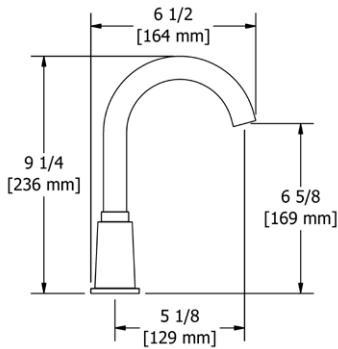

CICLO

CLASSIC

CS

EDGE

EIFFEL

EQUINOX

FRESK

GS

KUBIK

MOMENTI

PALLACE

PARABOLA

PAS01 Pallace™ Single Handle Lavatory Faucet

Suggested Retail Price

	C	PN	BN
PAS01 _ _	398	478	498

- 1.2 GPM at 60 PSI (CEC compliant)
- Push drain included with faucet