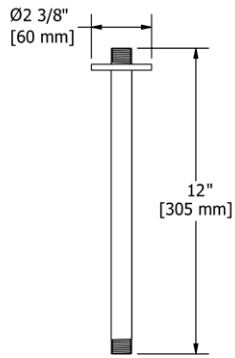

- Escutcheon included

Suggested Retail Price					
C	PN	BN	BK	BG	
558	78	105	105	114	114

**598 6" Ceiling Mount Shower Arm With Oval Escutcheon**

- Escutcheon included

Suggested Retail Price	
C	BG
598	77

**507 12" Ceiling Mount Shower Arm With Round Escutcheon**