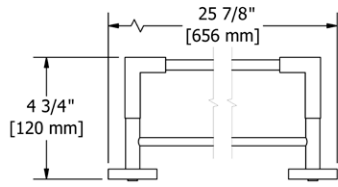

- There's no need to compromise on design in this essential space

**KS5 Kubik™ 24" Towel Bar**

**Suggested Retail Price**

	C	BN	BK
KS5	185	232	241

- Length can be cut down