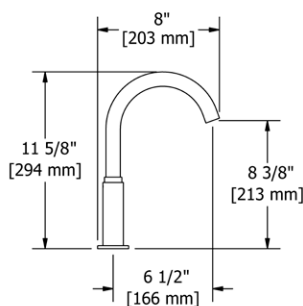

AZ601 Azure™ Bar/Food Prep Kitchen Faucet

Suggested Retail Price

	C	SS	BK	BG
AZ601 __	298	373	388	424
AZ601 __-10	248	310	323	353

- Flow rate options at 60 PSI:
  - 2.2 GPM
  - For 1.0 GPM, order -10 version