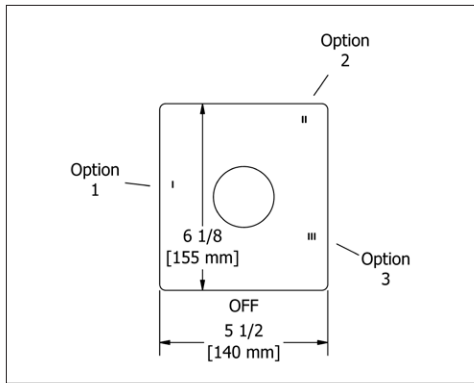

C

BN

TZOTQ47 (NO SHARE) Zendo™ 1/2" Therm & Pressure Balance Trim with 3 Functions

Suggested Retail Price

	C	BN
TZOTQ47	376	470

- Patented valve technology with both thermostatic and pressure balance functionality
- Temperature and volume control with diverter
- 3 functions (CEC Compliant)
- Rough-in valve sold separately:
  - Order R45 therm & pressure balance rough-in valve: $245