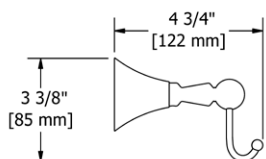

CICLO

CLASSIC

CS

EDGE

EIFFEL

EQUINOX

FRESK

GS

KUBIK

MOMENTI

PALLACE

PARABOLA

TGN46 (SHARED) Classic 3/4" Therm & Pressure Balance Trim with 6 Functions

Suggested Retail Price

Handle	C	PN	BN
TGN46	777	949	972
TGN46+	777	949	972

- Patented valve technology with both thermostatic and pressure balance functionality
- 2 temperature and volume controls with diverters
- 6 functions
- Rough-in valve sold separately:
  - Order R46 therm & pressure balance rough-in valve: $373

GN83 (SHARED) Classic 3/4" Therm & Pressure Balance Multi-Function System

Suggested Retail Price

Handle	C	PN	BN
GN83	1288	1545	1610
GN83+	1288	1545	1610

- Rough-in valve included with trim
- 2 temperature and 2 volume controls; also supports 2 optional volume controls
- Multi-function with optional volume controls
- 20 GPM at 60 PSI

HU0 Hudson™ Double Robe Hook

Suggested Retail Price

	C	PN	BN
HU0	84	107	116

- Optimize space with this double hook for multiple robe/towel storage

HU3 Hudson™ Toilet Paper Holder

Suggested Retail Price

	C	PN	BN
HU3	147	189	189

- There's no need to compromise on design in this essential space

HU5 Hudson™ 24" Towel Bar

Suggested Retail Price

	C	PN	BN
HU5	179	243	243

- Length can be cut down