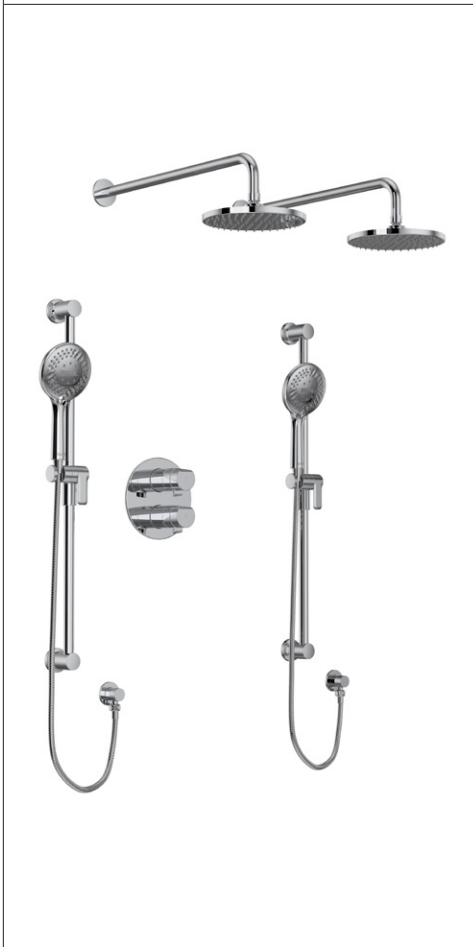

CICLO™ 3/4 THERM/PRESSURE BALANCE OPTION 1

Model	Description	Suggested Retail Price
		Polished Chrome
TPB46C	Trim (Shared)	838
468C-WS	Showerhead (x2)	504
513C	Shower Arm (x2)	194
4375C-WS	Handshower (x2)	296
4855C	Handshower Bar (x2)	288
710C	Outlet	62
7259C	Hose (x2)	138
R46	Rough	373
Total Package List Price with Roughs		2,693

Note: Sample configuration priced in Polished Chrome. Other configurations and finishes available. Complete your Shower experience by including one of our decorative drain options.