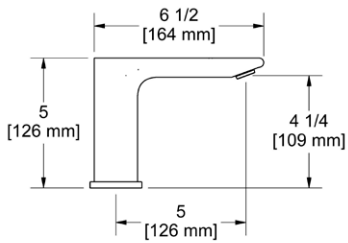

FR08 Fresk™ Widespread Lavatory Faucet

Suggested Retail Price		
	C	BN
FR08	528	660

- 1.2 GPM at 60 PSI (CEC compliant)
- Quick Connect system for easy installation
- Push drain included with faucet