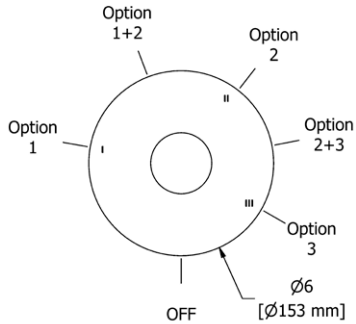

TPB45 (SHARED) Parabola™ 1/2" Therm & Pressure Balance Trim with 5 Functions