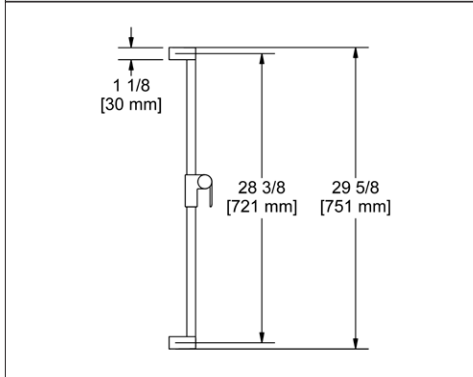

**4842 36" Shower Bar**

**Suggested Retail Price**

	C	PN	BN
4842 _ _	166	230	230

- Easy-Glide adjustable slider

**4854 30" Shower Bar**

**Suggested Retail Price**

	C	BN
4854 _ _	134	167

- Easy-Glide adjustable slider