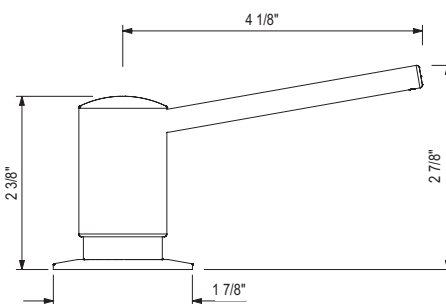

LS450 Soap Dispenser

Suggested Retail Price

	APC	PN	MB
LS450L_-_-	157	188	204

- Brass construction
- 12 fluid ounce bottle capacity
- Top fill

ROHL