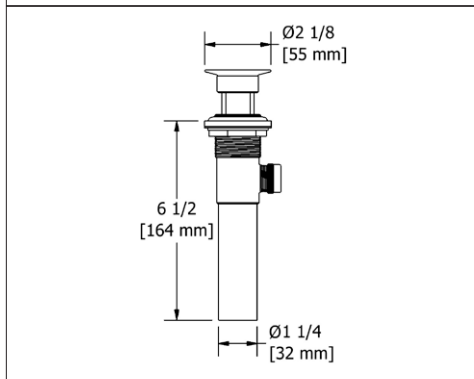

P170 Pop-up Drain With Overflow

- 1 1/4" tail piece

	Suggested Retail Price				
	C	PN	BN	BK	BG
P170 _ _	44	59	59	65	65