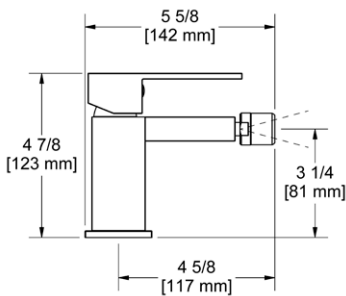

US21 Kubik™ Wall Mount Tub Filler

- Thermostatic & pressure balance
- Single-function anti-calcium handshower at 1.8 GPM at 60 PSI
- 5 GPM at 60 PSI
- 1/2" female NPT inlet

Suggested Retail Price			
	C	BN	BK
US21	1386	1801	1802

TUS39 Kubik™ Single Hole Floor Mount Tub Filler Trim

- Thermostatic & pressure balance
- Single-function anti-calcium handshower at 1.8 GPM at 60 PSI
- 6 GPM at 60 PSI
- Rough-in valve sold separately:
  - Order RHFS floor mount tub filler rough-in valve: $241
  - Order RHBX floor mount tub filler rough-in valve for concrete floor installation: $483

Suggested Retail Price			
	C	BN	BK
TUS39	1527	1909	1986

US13 Kubik™ Single Handle Deck Mount Bidet

- 3/8" speedway compression

Suggested Retail Price	
	C
US13	461

TUS51 Kubik™ 1/2" Pressure Balance Trim

- Temperature and volume control
- 1 function
- Rough-in valve sold separately:
  - Order R51 pressure balance rough-in valve: $142

Suggested Retail Price			
	C	BN	BK
TUS51	292	365	380

TUS23 (SHARED) Kubik™ 1/2" Therm & Pressure Balance Trim with 3 Functions

- Patented valve technology with both thermostatic and pressure balance functionality
- Temperature and volume control with diverter
- 3 functions
- Rough-in valve sold separately:
  - Order R23 therm & pressure balance rough-in valve: $176

Suggested Retail Price			
	C	BN	BK
TUS23	501	627	652