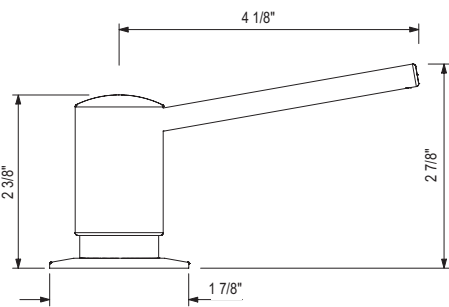

LS450 Soap Dispenser

- Brass construction
- 12 fluid ounce bottle capacity
- Top fill

Suggested Retail Price			
	APC	PN	MB
LS450L _ _	157	188	204

ROHL