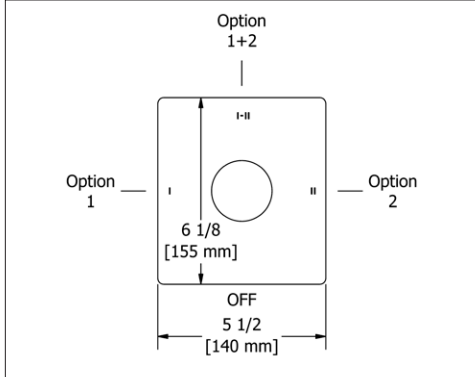

TPFTQ23 (SHARED) Profile® 1/2" Therm & Pressure Balance Trim with 3 Functions

Suggested Retail Price

C
TPFTQ23
414

- Patented valve technology with both thermostatic and pressure balance functionality
- Temperature and volume control with diverter
- 3 functions
- Rough-in valve sold separately:
  - Order R23 therm & pressure balance rough-in valve: $176