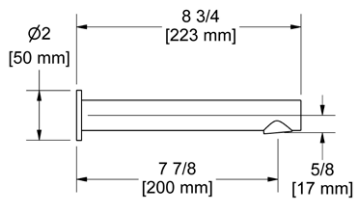

Suggested Retail Price

	C	PN	BN	BK	BG
867	116	150	150	164	165

- 1/2" copper slip fit inlet