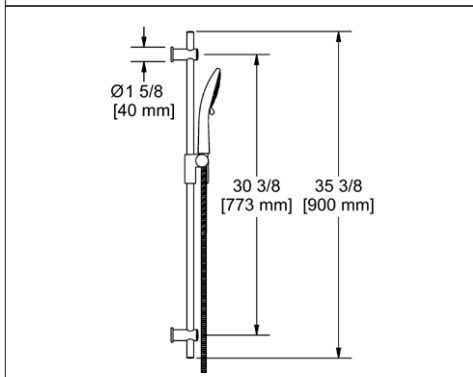

1010 Handshower Set With 36" Slide Bar and 6-Function Handshower

Suggested Retail Price

	C	PN	BN
1010 __	298	358	373
1010 __-WS	298	358	373

- 4368 6-function handshower
- Flow rate options at 60 PSI:
  - 2.0 GPM
  - For 1.8 GPM, order -WS version (CEC compliant)