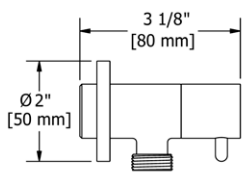

Suggested Retail Price			
	C	PN	BN
790 _ _	144	214	214

- 1/2" outlet male; 1/2" inlet female NPT

780 Handshower Outlet With Integrated Volume Control