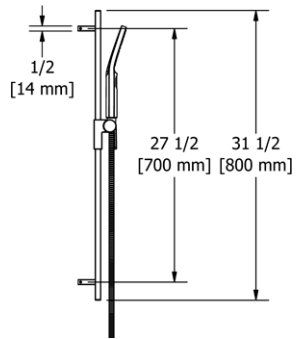

4844 Handshower Set With 32" Slide Bar and 4-Function Handshower

- 4364 4-function handshower
- Flow rate options at 60 PSI:
  - 2.0 GPM
  - For 1.8 GPM, order -WS version (CEC compliant)

Suggested Retail Price

	C	BK	BG
4844 _ _	288	375	409
4844 _ _ -WS	288	375	409