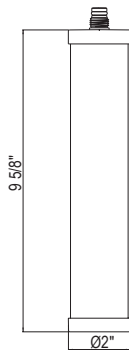

C, APC

CBK

SSBK

INDEX

2021 UPDATES

AZURE

BISTRO

CAYO

EDGE

LUDIK

MYTHIC

SOLSTICE

TRATTORIA

BI201 Bistro Pre-Rinse Chef-Style Kitchen Faucet

Suggested Retail Price

	C	CBK	SSBK
BI201 __	578	578	723
BI201 __ -15	578	578	723

- Dual-spray functionality with stream and spray settings
- Flow rate options at 60 PSI:
  - 2.2 GPM
  - For 1.5 GPM, order -15 version (CEC compliant)

AZ601 Azure™ Bar/Food Prep Kitchen Faucet

Suggested Retail Price

	C	SS	BK	BG
AZ601 __	298	373	388	424
AZ601 __ -10	248	310	323	353

- Flow rate options at 60 PSI:
  - 2.2 GPM
  - For 1.0 GPM, order -10 version

AZ701 Azure™ Filter Kitchen Faucet

Suggested Retail Price

	C	SS	BK	BG
AZ701 __	298	373	388	424

- May be used with HRK-2000 inline filter system
- Not suitable for reverse osmosis systems or instant hot systems
- 1.2 GPM at 60 PSI (CEC compliant)

HRF-1000 Arolla™ Replacement Filter Cartridge

Suggested Retail Price

	$
HRF-1000	106

- Replacement cartridge for HRK-2000 filter system
- Recommend changing filter every 6 months or 1,000 gallons

PERRIN & ROWE
ROHL

HRK-2000 Arolla™ Filtration System With Cartridge

Suggested Retail Price

	$
HRK-2000	639

- Includes cartridge, housing and connection hoses
- Filter faucet not included
- Recommend changing filter every 6 months or 1,000 gallons
- For replacement filter cartridge, order HRF-1000: $106
- Recommend changing filter system every 3 years due to constant water pressure on the inlet

PERRIN & ROWE
ROHL