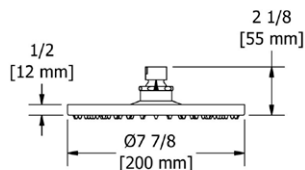

468 8" Rain Showerhead

- 1 function
- Flow rate options at 60 PSI:
  - 2.0 GPM
  - For 1.8 GPM, order -WS version (CEC compliant)

Suggested Retail Price

	C	PN	BN	BK	BG
468 __	252	303	315	351	358
468 __-WS	252	303	315	351	358