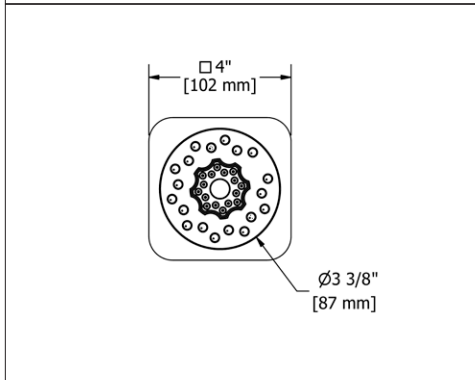

371 2-Function Body Spray

- Swivel directional control
- 2 functions
- 1.6 GPM at 60 PSI

Suggested Retail Price		
	C	PN
371	152	194