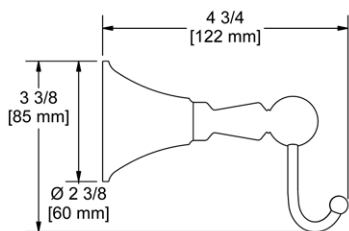

+

J

L

X

CICLO

CLASSIC

CS

EDGE

EIFFEL

EQUINOX

FRESK

GS

KUBIK

MOMENTI

PALLACE

PARABOLA

TMMRD45 (SHARED) Momenti™ 1/2" Therm & Pressure Balance Trim with 5 Functions

Suggested Retail Price

Handle	C	PN	BN	BK	BG	CBK	PNBK	BNBK	BGBK
TMMRD45+ __	491	624	624	702	702	491	624	624	702
TMMRD45J _	491	624	624	704	704	491	624	624	704
TMMRD45L __	491	624	624	702	702	491	624	624	702
TMMRD45X __	491	624	624	702	702	491	624	624	702

- Patented valve technology with both thermostatic and pressure balance functionality
- Temperature and volume control with diverter
- 5 functions
- Rough-in valve sold separately:
  - Order R45 therm & pressure balance rough-in valve: $245

TMMRD47 (NO SHARE) Momenti™ 1/2" Therm & Pressure Balance Trim with 3 Functions

Suggested Retail Price

Handle	C	PN	BN	BK	BG	CBK	PNBK	BNBK	BGBK
TMMRD47+ __	499	636	636	702	702	499	636	636	702
TMMRD47J _	499	636	636	704	704	499	636	636	704
TMMRD47L __	499	636	636	702	702	499	636	636	702
TMMRD47X __	499	636	636	702	702	499	636	636	702

- Patented valve technology with both thermostatic and pressure balance functionality
- Temperature and volume control with diverter
- 3 functions (CEC Compliant)
- Rough-in valve sold separately:
  - Order R45 therm & pressure balance rough-in valve: $245

TMMRD46 (SHARED) Momenti™ 3/4" Therm & Pressure Balance Trim with 6 Functions

Suggested Retail Price

Handle	C	PN	BN	CBK	PNBK	BNBK
TMMRD46+ __	944	1141	1180	944	1141	1180
TMMRD46J _	942	1141	1178	942	1141	1178
TMMRD46L __	944	1141	1178	944	1141	1178
TMMRD46X __	944	1141	1180	944	1141	1180

- Patented valve technology with both thermostatic and pressure balance functionality
- 2 temperature and volume controls with diverters
- 6 functions
- Rough-in valve sold separately:
  - Order R46 therm & pressure balance rough-in valve: $373