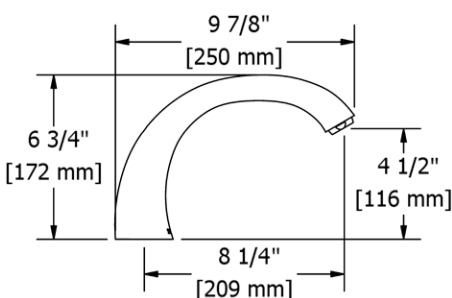

PR12 Classic 4-Hole Deck Mount Tub Filler

Suggested Retail Price

Handle	C	BN	CW
PR12+ _ _	884	1158	
PR12L _ _	884	1158	884

- Single-function anti-calcium handshower at 1.8 GPM at 60 PSI
- 11 GPM at 60 PSI
- 1/2" male NPT inlet