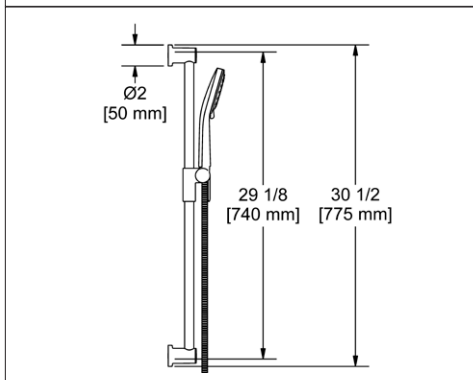

5055 Handshower Set With 31" Slide Bar and 3-Function Handshower

Suggested Retail Price

	C	PN	BN
5055 _ _	198	238	248
5055 _ _-WS	198	238	248

- 05 3-function handshower
- Flow rate options at 60 PSI:
  - 2.0 GPM
  - For 1.8 GPM, order -WS version (CEC compliant)