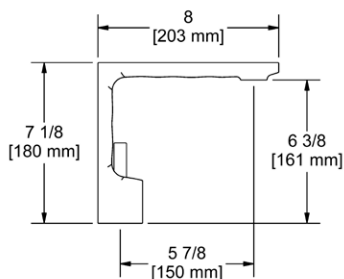

RFS01 Reflet Single Handle Lavatory Faucet

Suggested Retail Price				
	C	BN	BC	BG
RFS01	448	560	538	637

- Available: Spring 2021
- 1.2 GPM at 60 PSI (WaterSense and CEC compliant)
- Push drain included with faucet

RFL01 Reflet Single Handle Tall Lavatory Faucet

Suggested Retail Price				
	C	BN	BC	BG
RFL01	648	810	778	921

- Available: Spring 2021
- 1.2 GPM at 60 PSI (WaterSense and CEC compliant)
- Drain sold separately. See drain options below and Lavatory Drain tab for pricing

See Lavatory Drains Tab for pricing.

RF08 Reflet Widespread Lavatory Faucet

Suggested Retail Price				
	C	BN	BC	BG
RF08	648	810	778	921

- Available: Spring 2021
- 1.2 GPM at 60 PSI (WaterSense and CEC compliant)
- Quick Connect system for easy installation
- Push drain included with faucet

TRF360 Reflet Wall Mount Lavatory Faucet Trim

Suggested Retail Price				
	C	BN	BC	BG
TRF360	598	748	718	850

- Available: Spring 2021
- 360 degree handle installation
- 4-point handle installation (top, right, bottom, left)
- 1.2 GPM at 60 PSI (WaterSense and CEC compliant)
- Drain sold separately. See drain options below and Lavatory Drain tab for pricing
- Rough-in valve sold separately:
  - Order RH360 rough-in valve: $106