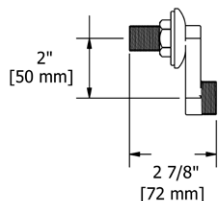

RT12 Retro™ 4-Hole Deck Mount Tub Filler

- Single-function anti-calcium handshower at 1.8 GPM at 60 PSI
- 11 GPM at 60 PSI
- 1/2" male NPT inlet

Suggested Retail Price

Handle	C	PN	BN
RT12+ _ _	1107	1415	1415
RT12L _ _	1107	1415	1415
RT12X _ _	1107	1415	1415

RT06 Retro™ Two Hole Tub Filler

- Single-function anti-calcium handshower at 1.8 GPM at 60 PSI
- 11 GPM at 60 PSI
- 3/4" female NPT inlet
- Sold as wall mount installation
- For deck mount or floor mount installation, order TU02, TU26, TU33, or TU99

Suggested Retail Price

Handle	C	PN	BN
RT06+ _ _	706	965	965
RT06L _ _	706	965	965
RT06X _ _	706	965	965

TU33 30" Floor Mount Riser Pair

- 3/4" outlet male; 1/2" inlet female NPT
- Rough-in valve and trim included

Suggested Retail Price

	C	PN	BN
TU33 _ _	660	951	951

TU99 4" Deck Mount Riser Pair

- 3/4" outlet male; 1/2" inlet female NPT

Suggested Retail Price

	C	PN	BN
TU99 _ _	161	233	233

TU02 2" Wall Mount Riser Pair

- 3/4" outlet male; 1/2" inlet female NPT

Suggested Retail Price

	C	BN
TU02 _ _	109	161