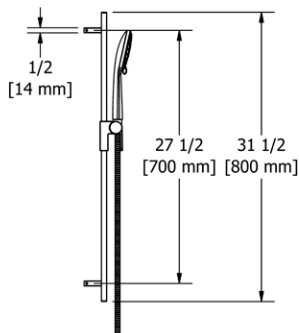

4843 Handshower Set With 32" Slide Bar and 4-Function Handshower

- 4363 4-function handshower
- Flow rate options at 60 PSI:
  - 2.0 GPM
  - For 1.8 GPM, order -WS version (CEC compliant)

Suggested Retail Price

	C
4843 _ _	318
4843 _ _ -WS	318