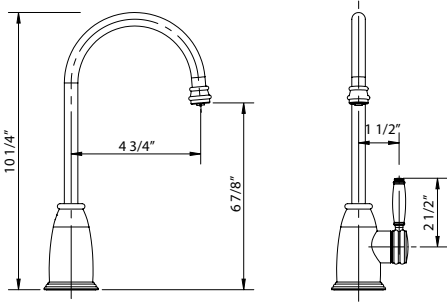

MB7917 Gotham™ Filter Kitchen Faucet

ROHL

Suggested Retail Price

Handle	APC	PN
MB7917LM __ -2	406	487

- May be used with HRK-2000 inline filter system
- Not suitable for reverse osmosis systems or instant hot systems
- .5 GPM at 45 PSI (CEC compliant)