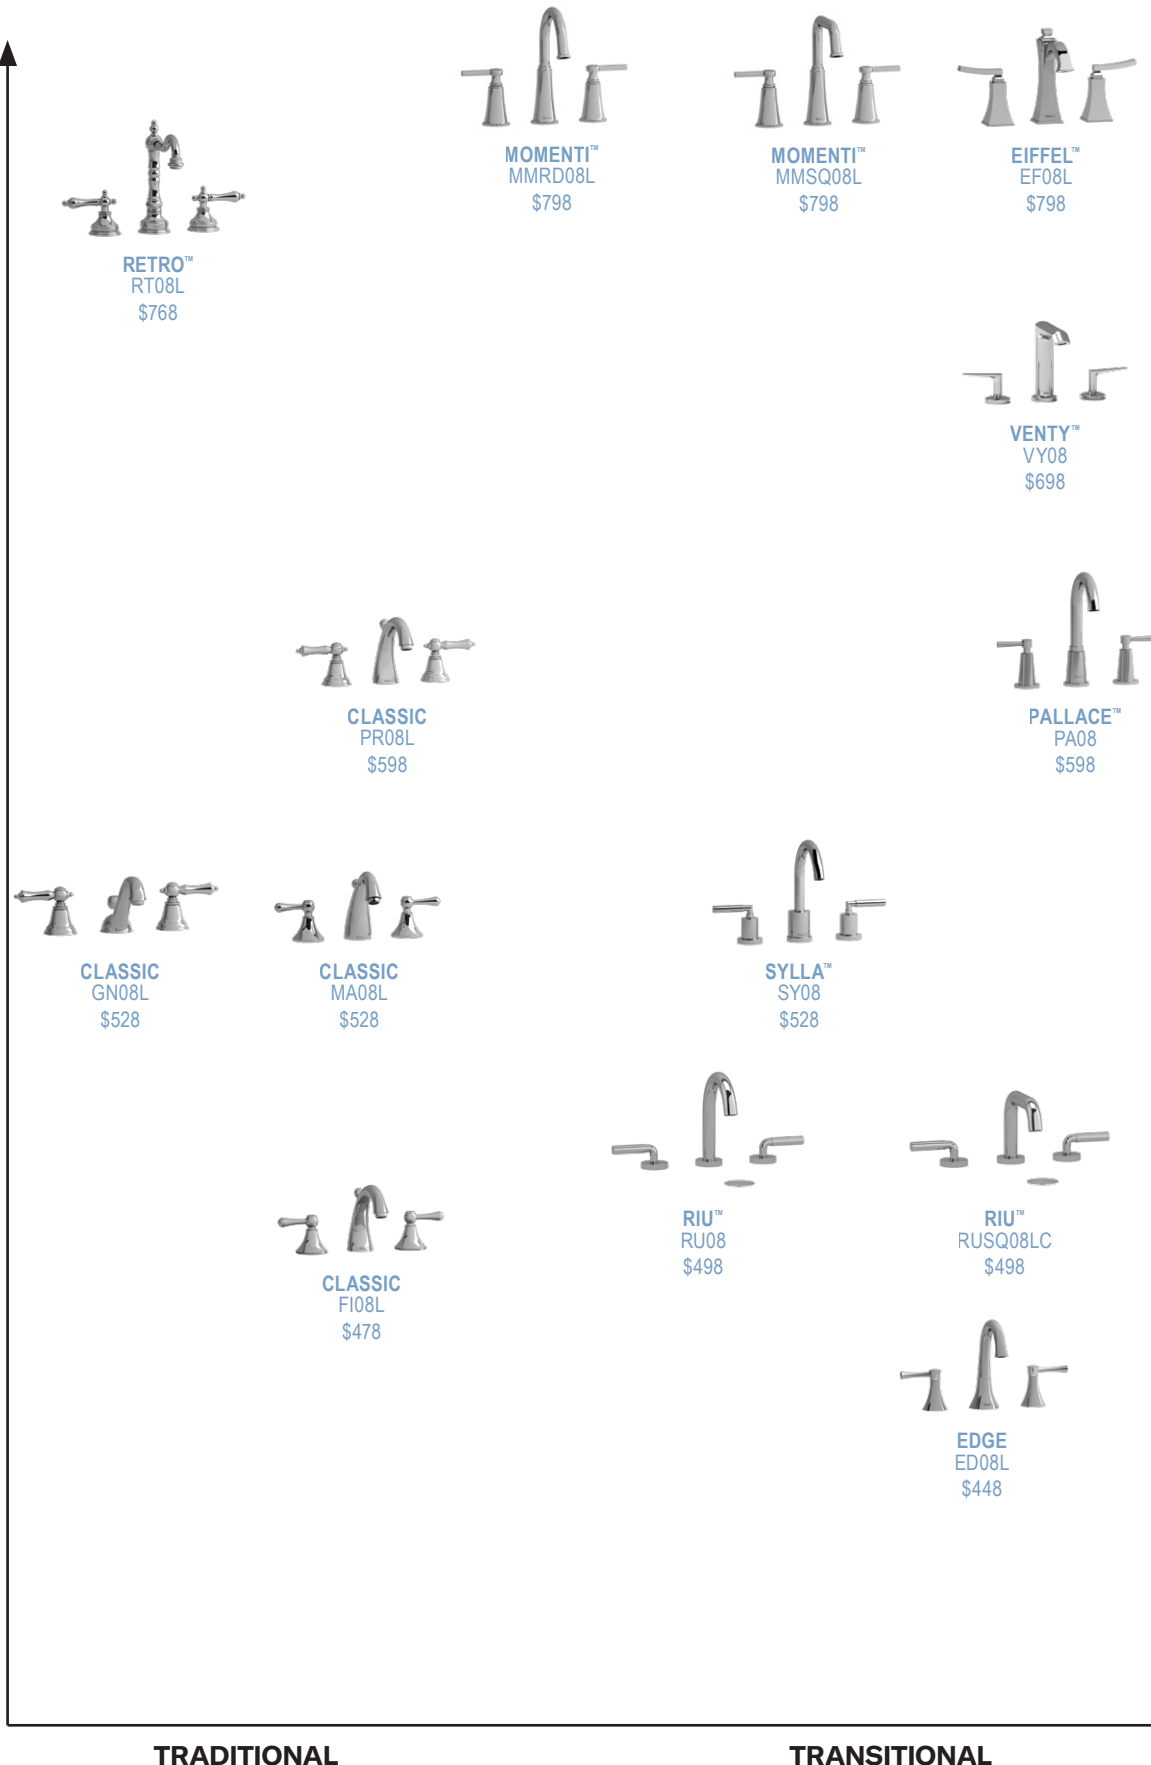

BATH — SHOP BY PRICE OR STYLE

(Prices shown are for Chrome)

INDEX

2021 UPDATES

AZURE

BISTRO

CAYO

EDGE

LUDIJK

MYTHIC

SOLSTICE

TRATTORIA

PRICE

TRADITIONAL

TRANSITIONAL