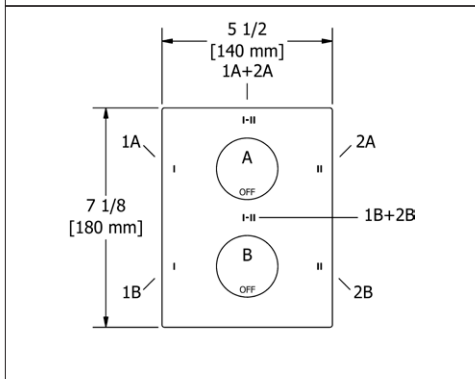

TUS46 (SHARED) Kubik™ 3/4" Therm & Pressure Balance Trim with 6 Functions

Suggested Retail Price

	C	BN
TUS46	944	1341

- Patented valve technology with both thermostatic and pressure balance functionality
- 2 temperature and volume controls with diverters
- 6 functions
- Rough-in valve sold separately:
  - Order R46 therm & pressure balance rough-in valve: $373