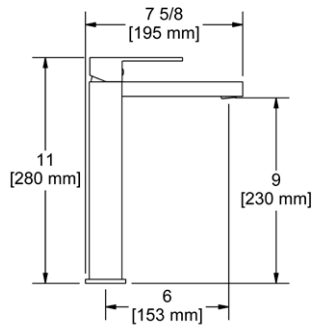

US01 Kubik™ Single Handle Lavatory Faucet

- 1.2 GPM at 60 PSI (CEC compliant)
- Push drain included with faucet

Suggested Retail Price			
	C	BN	BK
US01	318	398	414

UL01 Kubik™ Single Handle Tall Lavatory Faucet

- 1.2 GPM at 60 PSI (CEC compliant)
- Drain sold separately. See drain options below and Lavatory Drain tab for pricing

Suggested Retail Price			
	C	BN	BK
UL01	468	585	609

See Lavatory Drains Tab for pricing.

US08 Kubik™ Widespread Lavatory Faucet

- 1.2 GPM at 60 PSI (CEC compliant)
- Quick Connect system for easy installation
- Push drain included with faucet

Suggested Retail Price		
	C	BK
US08	468	609

US11 Kubik™ Wall Mount Lavatory Faucet

- 1.2 GPM at 60 PSI (CEC compliant)
- Drain sold separately. See drain options below and Lavatory Drain tab for pricing

Suggested Retail Price		
	C	BK
US11	648	877