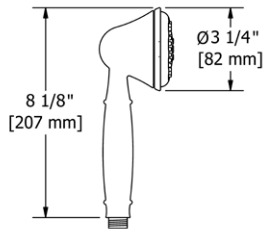

4310 3" 3-Function Handshower

- 3 functions
- Flow rate options at 60 PSI:
  - 2.0 GPM
  - For 1.8 GPM, order -WS version (CEC compliant)

Suggested Retail Price	
	C
4310 _ _	178
4310 _ _ -WS	178