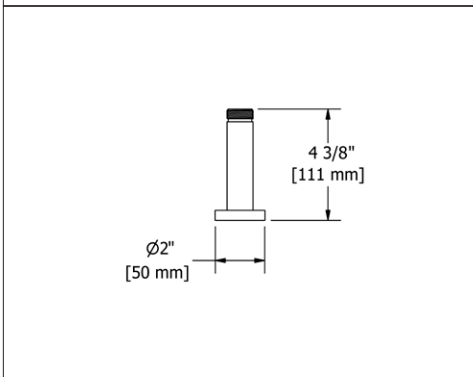

TU04 4" Deck Mount Riser Pair

Suggested Retail Price

	C	PN	BN
TU04 _ _	233	322	322

- 3/4" outlet male; 1/2" inlet female NPT