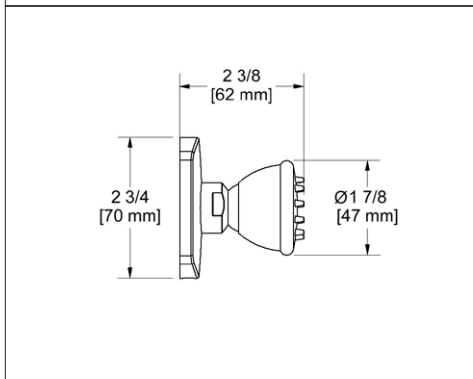

397 Single Function Body Spray