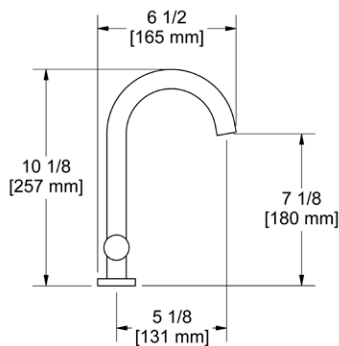

AZ701 Azure™ Filter Kitchen Faucet

Suggested Retail Price

	C	SS	BK
AZ701 __	298	373	388

- May be used with HRK-2000 inline filter system
- Not suitable for reverse osmosis systems or instant hot systems
- 1.2 GPM at 60 PSI (CEC compliant)

HRF-1000 Arolla™ Replacement Filter Cartridge

Suggested Retail Price

	$
HRF-1000	106

- Replacement cartridge for HRK-2000 filter system
- Recommend changing filter every 6 months or 1,000 gallons

PERRIN & ROWE ROHL