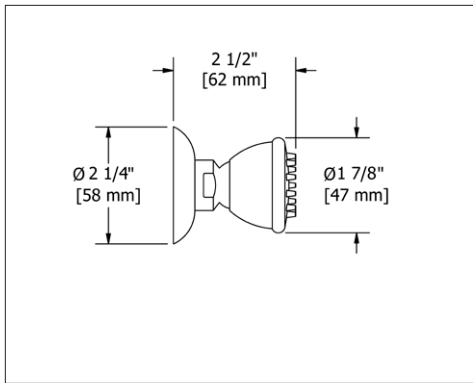

327 Single Function Body Spray