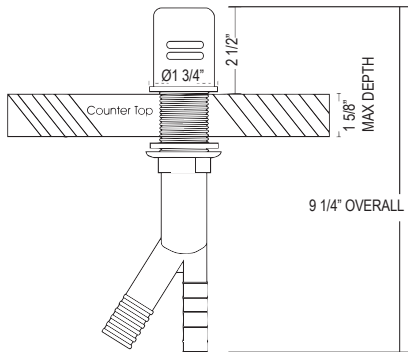

AG600 Air Gap

Suggested Retail Price

	APC	PN	MB
AG600	71	85	92

- Prevents contaminated sink water from entering the dishwasher

ROHL