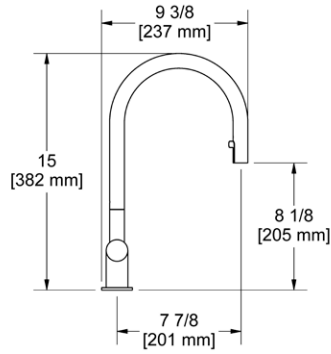

C, APC

PN

SS

BK, MB

BG

AZ101 Azure™ Pull-Down Kitchen Faucet

Suggested Retail Price

	C	PN	SS	BK	BG
AZ101	348	418	435	453	495

- Single-spray functionality
- 1.8 GPM at 60 PSI (CEC compliant)