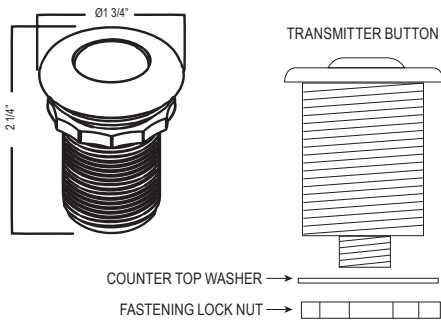

Suggested Retail Price				
	C	SS	BK	BG
SD9	196	245	270	278

**SD8 Soap Dispenser**

- Brass construction
- 13.5 fluid ounce bottle capacity
- Top fill

Suggested Retail Price				
	C	SS	BK	BG
SD8	183	229	270	270