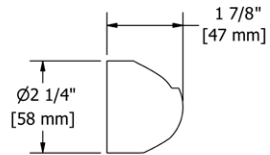

- Rounded design complements most collections

Suggested Retail Price		
	C	BN
4901	16	23

**4903 Wall Mount Handshower Holder**

- Adjustable

Suggested Retail Price		
	C	BN
4903	30	37

**4950 Handshower Outlet With Holder**