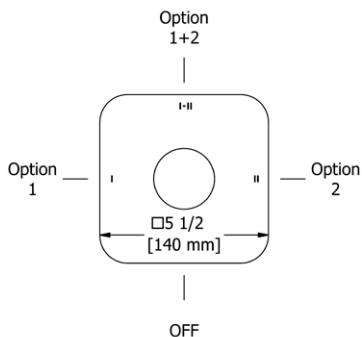

TSA23 (SHARED) Salomé™ 1/2" Therm & Pressure Balance Trim with 3 Functions

Suggested Retail Price

	C	PN
TSA23	503	619

- Patented valve technology with both thermostatic and pressure balance functionality
- Temperature and volume control with diverter
- 3 functions
- Rough-in valve sold separately:
  - Order R23 therm & pressure balance rough-in valve: $176