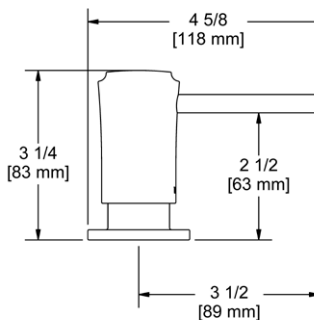

SD9 Soap Dispenser

Suggested Retail Price

	C	SS	BK	BG
SD9_-_-	196	245	270	278

- Brass construction
- 13.5 fluid ounce bottle capacity
- Top fill