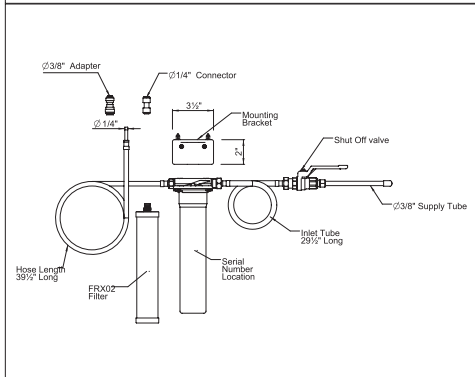

HRK-2000 Arolla™ Filtration System With Cartridge

Suggested Retail Price

	$
HRK-2000	639

- Includes cartridge, housing and connection hoses
- Filter faucet not included
- Recommend changing filter every 6 months or 1,000 gallons
- For replacement filter cartridge, order HRF-1000: $106
- Recommend changing filter system every 3 years due to constant water pressure on the inlet