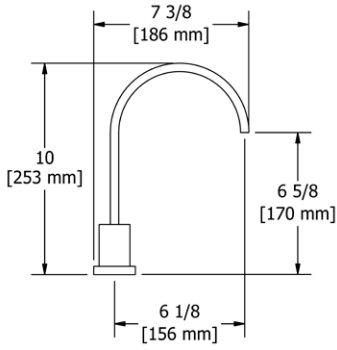

PFTQ08T Profile® Widespread Lavatory Faucet

- 1.2 GPM at 60 PSI (CEC compliant)
- Quick Connect system for easy installation
- Push drain included with faucet

Suggested Retail Price

	C
PFTQ08T	598

PFTQ03T Profile® Wall Mount Lavatory Faucet

- 1.2 GPM at 60 PSI (CEC compliant)
- Drain sold separately. See drain options below and Lavatory Drain tab for pricing

Suggested Retail Price

	C
PFTQ03T	759

See Lavatory Drains Tab for pricing.

847 Wall Mount Tub Spout

- 1/2" copper slip fit inlet

Suggested Retail Price

	C
847	128

PFTQ12T Profile® 4-Hole Deck Mount Tub Filler

- Single-function anti-calcium handshower at 1.8 GPM at 60 PSI
- 11 GPM at 60 PSI
- 1/2" male NPT inlet

Suggested Retail Price

	C
PFTQ12T	860