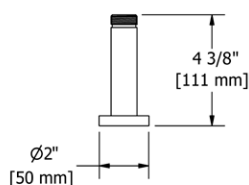

TED16 Edge 3-Hole Deck Mount Tub Filler Trim

Suggested Retail Price

	C	PN	BN
TED16	571	803	803

- Single-function anti-calcium handshower at 1.8 GPM at 60 PSI
- 6 GPM at 60 PSI
- Rough-in valve sold separately:
  - Order RHTB deck mount tub filler rough-in valve: $227

ED12 Edge 4-Hole Deck Mount Tub Filler

Suggested Retail Price

Handle	C	PN	BN
ED12+	721	951	951
ED12L	721	951	951

- Single-function anti-calcium handshower at 1.8 GPM at 60 PSI
- 11 GPM at 60 PSI
- 3/4" male NPT inlet

ED06 Edge Two Hole Tub Filler Without Risers

Suggested Retail Price

Handle	C	PN	BN
ED06+	706	965	965
ED06L	706	965	965

- Single-function anti-calcium handshower at 1.8 GPM at 60 PSI
- 11 GPM at 60 PSI
- 3/4" female NPT inlet
- For deck mount or floor mount installation, order TU04 or TU26

TU26 26" Floor Mount Riser Pair

Suggested Retail Price

	C	PN	BN	BK
TU26	573	809	809	745

- 3/4" outlet male; 1/2" inlet female NPT

TU04 4" Deck Mount Riser Pair

Suggested Retail Price

	C	PN	BN
TU04	233	322	322

- 3/4" outlet male; 1/2" inlet female NPT