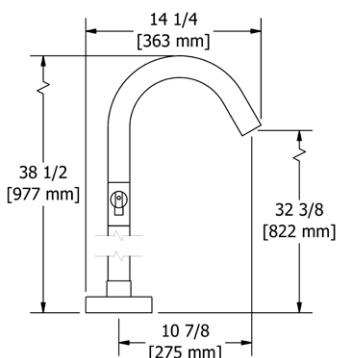

TRU39 Riu™ Single Hole Floor Mount Tub Filler Trim

Suggested Retail Price

Handle	C	PN	BN	BK	BG
TRU39	1302	1818	1818	2116	2116
TRU39KN	1322	1838	1838	2150	2150

- Thermostatic & pressure balance
- Single-function anti-calcium handshower at 1.8 GPM at 60 PSI
- 6 GPM at 60 PSI
- Rough-in valve sold separately:
  - Order RHFS floor mount tub filler rough-in valve: $241
  - Order RHBX floor mount tub filler rough-in valve for concrete floor installation: $483