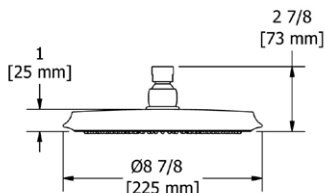

408 9" Rain Showerhead

- 1 function
- Flow rate options at 60 PSI:
  - 2.0 GPM
  - For 1.8 GPM, order -WS version (CEC compliant)

Suggested Retail Price

	C	PN	BN	BK	BG
408 __	239	287	298	310	339
408 __-WS	239	287	298	310	339