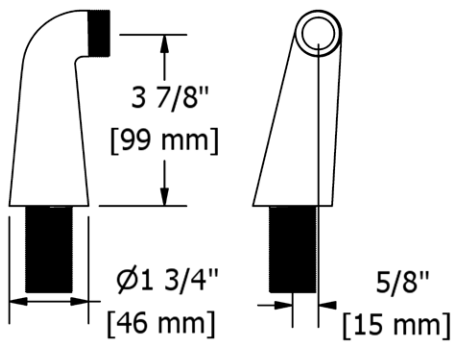

TU99 4" Deck Mount Riser Pair

- 3/4" outlet male; 1/2" inlet female NPT

Suggested Retail Price

	C	PN	BN
TU99 _ _	161	233	233

TU02 2" Wall Mount Riser Pair

- 3/4" outlet male; 1/2" inlet female NPT

Suggested Retail Price

	C	BN
TU02 _ _	109	161