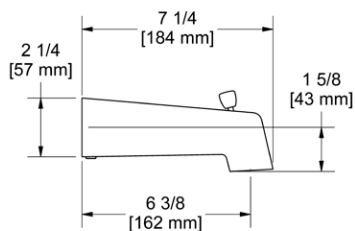

- 1/2" copper slip fit inlet

Suggested Retail Price

	C	BN	BK
891 _ _	71	91	120