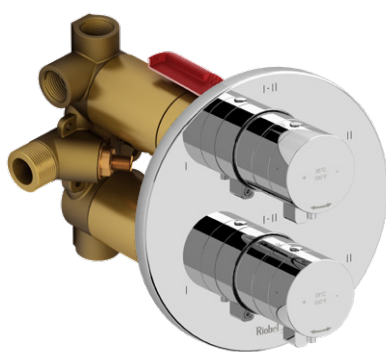

3/4" THERM & PRESSURE BALANCE ROUGH-IN VALVE

3/4" THERM & PRESSURE BALANCE - UP TO 6 FUNCTIONS

R46 Not CEC Compliant

- 10 GPM at 60 PSI
- 2 temperature and volume controls with diverters
- Patented valve technology with both thermostatic and pressure balance functionality
- Recommended inlet connection: 3/4" NPT
- Must add valve trim TXX46

R46 3/4" Therm & Pressure Balance Rough-in Valve Multi-Function System

Suggested Retail Price

	$
R46	373

- Patented valve technology with both thermostatic and pressure balance functionality
- 2 temperature and volume controls with diverters
- Up to 6 functions
- 10 GPM at 60 PSI
- Available inlet connections for max GPM flow rate: 1/2" or 3/4" NPT, 3/4" PEX (SPEX), 3/4" Expansion Pex (EX)
- Must order TXX46 (shared) trim