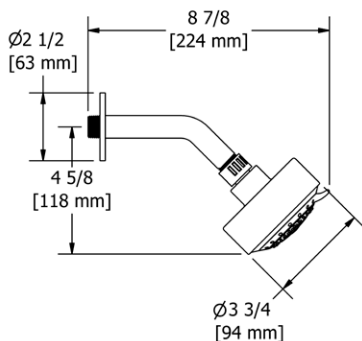

358 4" 3-Function Showerhead With Arm

Suggested Retail Price			
	C	PN	BN
358 _ _-WS	73	91	91

- 3 functions
- 1.8 GPM at 60 PSI (CEC compliant)