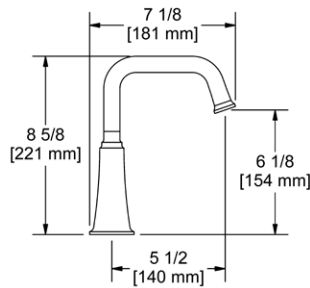

See Lavatory Drains Tab for pricing.

MMRD08 Momenti™ Widespread Lavatory Faucet with C-Spout

	Suggested Retail Price									
Handle	C	PN	BN	BK	BG	CBK	PNBK	BNBK	BGBK	
MMRD08+ __	798	958	998	1038	1134	798	958	998	1134	
MMRD08J __	798	958	998	1038	1134	798	958	998	1134	
MMRD08L __	798	958	998	1038	1134	798	958	998	1134	
MMRD08X __	798	958	998	1038	1134	798	958	998	1134	

- 1.2 GPM at 60 PSI (WaterSense and CEC compliant)
- Quick Connect system for easy installation
- Push drain included with faucet

MMSQ08 Momenti™ Widespread Lavatory Faucet with U-Spout

	Suggested Retail Price									
Handle	C	PN	BN	BK	BG	CBK	PNBK	BNBK	BGBK	
MMSQ08+ __	798	958	998	1038	1134	798	958	998	1134	
MMSQ08J __	798	958	998	1038	1134	798	958	998	1134	
MMSQ08L __	798	958	998	1038	1134	798	958	998	1134	
MMSQ08X __	798	958	998	1038	1134	798	958	998	1134	

- 1.2 GPM at 60 PSI (WaterSense and CEC compliant)
- Quick Connect system for easy installation
- Push drain included with faucet

MMSQ03 Momenti™ Wall Mount Lavatory Faucet

	Suggested Retail Price									
Handle	C	PN	BN	BK	BG	CBK	PNBK	BNBK	BGBK	
MMSQ03+ __	898	1078	1123	1168	1276	898	1078	1123	1276	
MMSQ03J __	898	1078	1123	1168	1276	898	1078	1123	1276	
MMSQ03L __	898	1078	1123	1168	1276	898	1078	1123	1276	
MMSQ03X __	898	1078	1123	1168	1276	898	1078	1123	1276	

- 1.2 GPM at 60 PSI (WaterSense and CEC compliant)
- Drain sold separately. See drain options below and Lavatory Drain tab for pricing

See Lavatory Drains Tab for pricing.