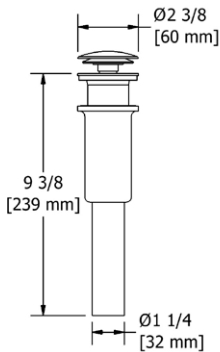

DL170 Push Drain Without Overflow

- 1 1/4" tail piece

Suggested Retail Price			
	C	PN	BN
DL170 __	94	136	136