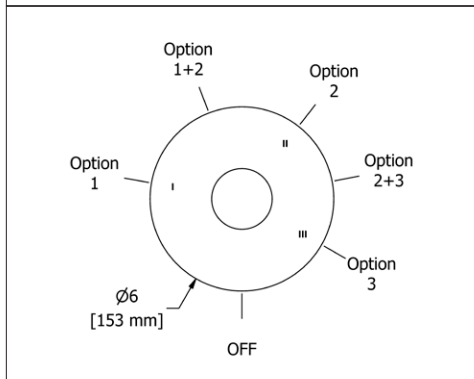

TGN45 (SHARED) Classic 1/2" Therm & Pressure Balance Trim with 5 Functions

Suggested Retail Price

Handle	C	PN	BN
TGN45 _ _	415	524	524
TGN45+ _ _	415	524	524

- Patented valve technology with both thermostatic and pressure balance functionality
- Temperature and volume control with diverter
- 5 functions
- Rough-in valve sold separately:
  - Order R45 therm & pressure balance rough-in valve: $245