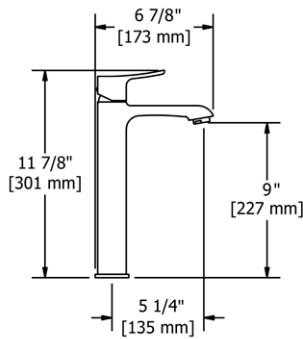

ZS01 Zendo™ Single Handle Lavatory Faucet

Suggested Retail Price		
	C	BN
ZS01	348	435

- 1.2 GPM at 60 PSI (WaterSense and CEC compliant)
- Push drain included with faucet

ZSOP01 Zendo™ Single Handle Lavatory Faucet with Trough

Suggested Retail Price		
	C	BN
ZSOP01	398	498

- 1.2 GPM at 60 PSI (WaterSense and CEC compliant)
- Push drain included with faucet

ZL01 Zendo™ Single Handle Tall Lavatory Faucet

Suggested Retail Price		
	C	BN
ZL01	548	685

- 1.2 GPM at 60 PSI (WaterSense and CEC compliant)
- Drain sold separately. See drain options below and Lavatory Drain tab for pricing

See Lavatory Drains Tab for pricing.

ZLOP01 Zendo™ Single Handle Tall Lavatory Faucet with Trough

Suggested Retail Price		
	C	BN
ZLOP01	598	748

- 1.2 GPM at 60 PSI (WaterSense and CEC compliant)
- Drain sold separately. See drain options below and Lavatory Drain tab for pricing