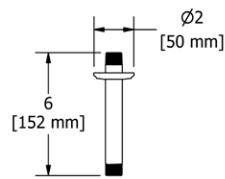

- Escutcheon included

Suggested Retail Price					
C	PN	BN	BK	BG	
558	78	105	105	114	114

**598 6" Ceiling Mount Shower Arm With Oval Escutcheon**

- Escutcheon included

Suggested Retail Price	
C	BG
598	77

**507 12" Ceiling Mount Shower Arm With Round Escutcheon**