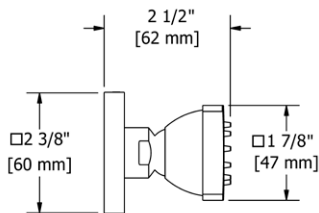

370 Single Function Body Spray

Suggested Retail Price				
	C	PN	BN	BN
370	152	208	208	

- Complements Eiffel™ collection and other transitional designs
- Swivel directional control
- 1 function
- 1.6 GPM at 60 PSI

350 Single Function Body Spray

Suggested Retail Price					
	C	PN	BN	BC	BG
350	130	195	195	184	184

- Swivel directional control
- 1 function
- 1.6 GPM at 60 PSI

369 Single Function Body Spray

Suggested Retail Price	
	C
369	276

- 1 function
- 1.0 GPM at 60 PSI (CEC compliant)

324 2-Function Body Spray

Suggested Retail Price	
	C
324	128

- Swivel directional control
- 2 functions
- 1.6 GPM at 60 PSI

399 Single Function Body Spray

Suggested Retail Price	
	C
399	301

- 1 function
- 1.0 GPM at 60 PSI (CEC compliant)