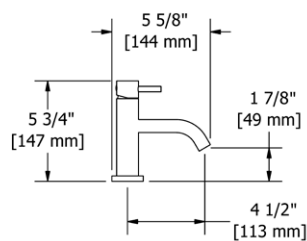

CS01 CS Single Handle Lavatory Faucet