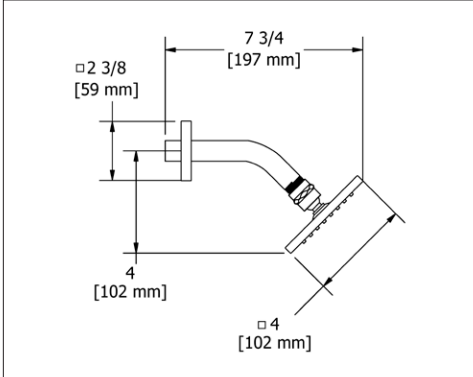

384 4" Rain Showerhead With Arm