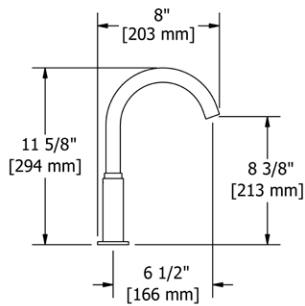

AZ601 Azure™ Bar/Food Prep Kitchen Faucet

Suggested Retail Price

	C	SS	BK	BG
AZ601 __	298	373	388	424
AZ601 __-10	248	310	323	353

- Flow rate options at 60 PSI:
  - 2.2 GPM
  - For 1.0 GPM, order -10 version