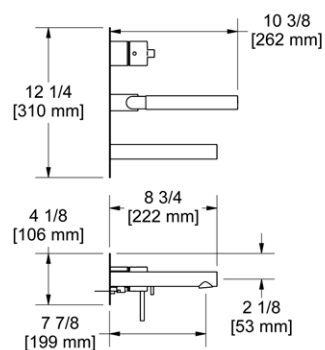

GS21 GS Wall Mount Tub Filler

- Thermostatic & pressure balance
- Single-function anti-calcium handshower at 1.8 GPM at 60 PSI
- 5 GPM at 60 PSI
- 1/2" female NPT inlet

Suggested Retail Price

	C	BK
GS21 _ _	1092	1420