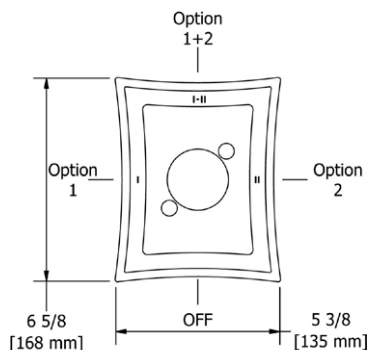

TEF23 (SHARED) Eiffel™ 1/2" Therm & Pressure Balance Trim with 3 Functions

- Patented valve technology with both thermostatic and pressure balance functionality
- Temperature and volume control with diverter
- 3 functions
- Rough-in valve sold separately:
  — Order R23 therm & pressure balance rough-in valve: $176

Suggested Retail Price

	C	PN	BN
TEF23	510	620	637