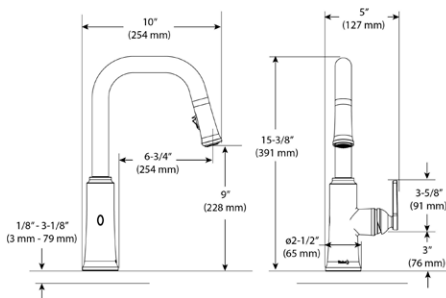

TTSQ111 Trattoria™ Pull-Down Touchless Kitchen Faucet with U-Spout

Suggested Retail Price

	C	SS	BK	BG
TTSQ111 __	898	1123	1168	1276

- Available: Spring 2021
- 3" activation range and 2 minute auto shut-off
- Boomerang™ pull-down technology seamlessly integrates sprayer into the spout while returning it quickly and easily to the sprayer's original position
- Dual-spray functionality with stream and spray settings
- 1.5 GPM at 60 PSI (CEC compliant)
- For AC Plug-in Adaptor Kit order U.CC80AC: $133