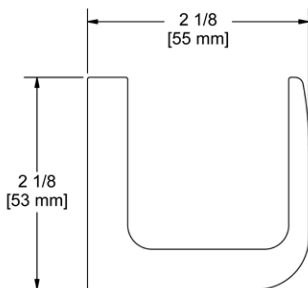

**CIO Ciclo™ Robe Hook**

**Suggested Retail Price**

	C	BC	BK	BG
CIO	49	72	72	72

- Holds one robe or towel close to your shower or bathing space

**C13 Ciclo™ Toilet Paper Holder**

Suggested Retail Price

	C	BC	BK	BG
C13 _ _	122	158	159	173