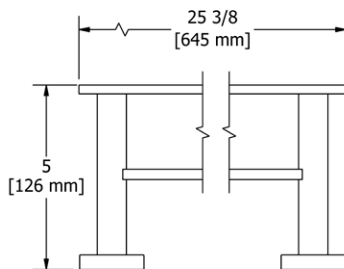

PX6 Paradox™ Double 24" Towel Bar

Suggested Retail Price

	C	BN	BK	BG
PX6 _ _	328	477	518	518

- Length cannot be cut down