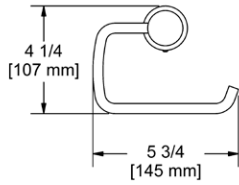

**PB0 Parabola™ Robe Hook****Suggested Retail Price**

	C	PN	BK	BG
PB0 _ _	68	82	89	97

- Holds one robe or towel close to your shower or bathing space

**PB3 Parabola™ Toilet Paper Holder****Suggested Retail Price**