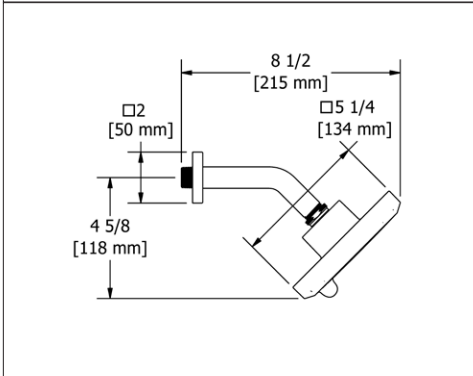

376 5" 6-Function Showerhead With Arm