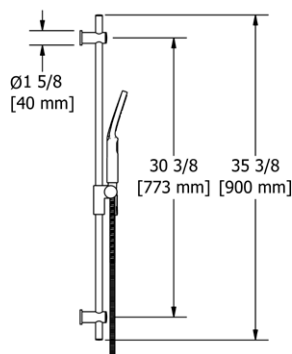

**4867 Handshower Set With 35" Slide Bar and Single Function Handshower**

**Suggested Retail Price**

	C
4867 _ _	259

- 4319 Single-function handshower
- 2.5 GPM at 60 PSI

**4814 Handshower Set With 36" Slide Bar and 4-Function Handshower**