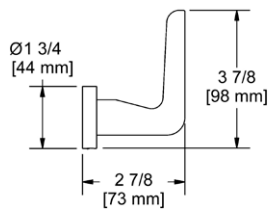

PB7 Parabola™ Towel Hook