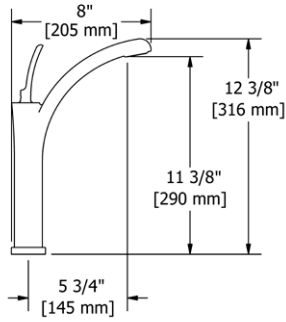

- 1.0 GPM at 60 PSI (CEC compliant)
- Drain sold separately. See drain options below and Lavatory Drain tab for pricing