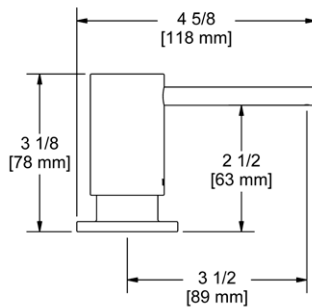

C, APC

SS

BK, MB

U.1998 High Performance Hot Water Tank

- 3-Year limited warranty
- Not compatible with ISE type dispensers

Suggested Retail Price

	Suggested Retail Price
	$
U.1998	887

QL66 Modern Pot Filler

- Dual quarter turn lever handle shut-offs, one at the wall and one at the outlet
- Folds away when not in use
- 1.8 GPM at 60 PSI (CEC compliant)

Suggested Retail Price

Handle	APC	PN	MB
QL66L-__-2	1484	1780	2077

SD7 Soap Dispenser

- Brass construction
- 13.5 fluid ounce bottle capacity
- Top fill

Suggested Retail Price

	C	SS	BK	BG
SD7 __	196	245	283	283

SD8 Soap Dispenser

- Brass construction
- 13.5 fluid ounce bottle capacity
- Top fill

Suggested Retail Price

	C	SS	BK	BG
SD8 __	183	229	270	270

SD9 Soap Dispenser

- Brass construction
- 13.5 fluid ounce bottle capacity
- Top fill

Suggested Retail Price

	C	SS	BK	BG
SD9 __	196	245	270	278