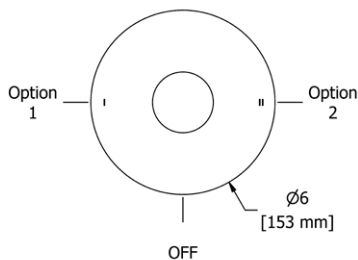

TCSTM51 CS 1/2" Pressure Balance Trim

Suggested Retail Price

	C	BN
TCSTM51	248	310

- Temperature and volume control
- 1 function
- Rough-in valve sold separately:
  - Order R51 pressure balance rough-in valve: $142

TCSTM23 (SHARED) CS 1/2" Therm & Pressure Balance Trim with 3 Functions

Suggested Retail Price

	C	BN
TCSTM23	398	498

- Patented valve technology with both thermostatic and pressure balance functionality
- Temperature and volume control with diverter
- 3 functions
- Rough-in valve sold separately:
  - Order R23 therm & pressure balance rough-in valve: $176

TCSTM44 (NO SHARE) CS 1/2" Therm & Pressure Balance Trim with 2 Functions

Suggested Retail Price

	C	BN
TCSTM44	398	498

- Patented valve technology with both thermostatic and pressure balance functionality
- Temperature and volume control with diverter
- 2 functions (CEC Compliant)
- Rough-in valve sold separately:
  - Order R23 therm & pressure balance rough-in valve: $176

TCSTM45 (SHARED) CS 1/2" Therm & Pressure Balance Trim with 5 Functions

Suggested Retail Price

	C	BN
TCSTM45	398	498

- Patented valve technology with both thermostatic and pressure balance functionality
- Temperature and volume control with diverter
- 5 functions
- Rough-in valve sold separately:
  - Order R45 therm & pressure balance rough-in valve: $245

TCSTM47 (NO SHARE) CS 1/2" Therm & Pressure Balance Trim with 3 Functions

Suggested Retail Price

	C	BN
TCSTM47	398	498

- Patented valve technology with both thermostatic and pressure balance functionality
- Temperature and volume control with diverter
- 3 functions (CEC Compliant)
- Rough-in valve sold separately:
  - Order R45 therm & pressure balance rough-in valve: $245