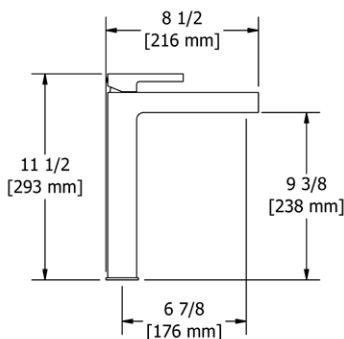

PXL01 Paradox™ Single Handle Tall Lavatory Faucet

Suggested Retail Price			
	C	BK	BG
PXL01	648	843	921

- 1.0 GPM at 60 PSI (CEC compliant)
- Drain sold separately. See drain options below and Lavatory Drain tab for pricing

See Lavatory Drains Tab for pricing.