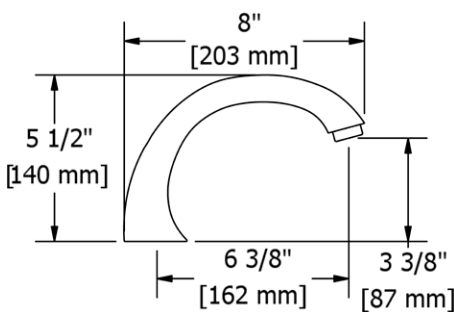

PR08 Classic Widespread Lavatory Faucet

- 1.2 GPM at 60 PSI (CEC compliant)
- Quick Connect system for easy installation
- Push drain included with faucet

Suggested Retail Price

Handle	C	BN	CW
PR08+ _ _	598	748	
PR08L _ _	598	748	598