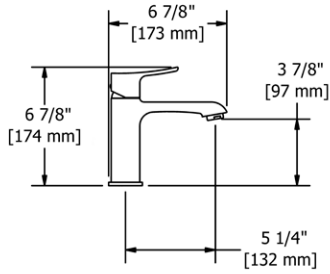

ZS01 Zendo™ Single Handle Lavatory Faucet

Suggested Retail Price		
	C	BN
ZS01	348	435

- 1.2 GPM at 60 PSI (WaterSense and CEC compliant)
- Push drain included with faucet

ZSOP01 Zendo™ Single Handle Lavatory Faucet with Trough

Suggested Retail Price		
	C	BN
ZSOP01	398	498

- 1.2 GPM at 60 PSI (WaterSense and CEC compliant)
- Push drain included with faucet

ZL01 Zendo™ Single Handle Tall Lavatory Faucet

Suggested Retail Price		
	C	BN
ZL01	548	685

- 1.2 GPM at 60 PSI (WaterSense and CEC compliant)
- Drain sold separately. See drain options below and Lavatory Drain tab for pricing

See Lavatory Drains Tab for pricing.

ZLOP01 Zendo™ Single Handle Tall Lavatory Faucet with Trough

Suggested Retail Price		
	C	BN
ZLOP01	598	748

- 1.2 GPM at 60 PSI (WaterSense and CEC compliant)
- Drain sold separately. See drain options below and Lavatory Drain tab for pricing