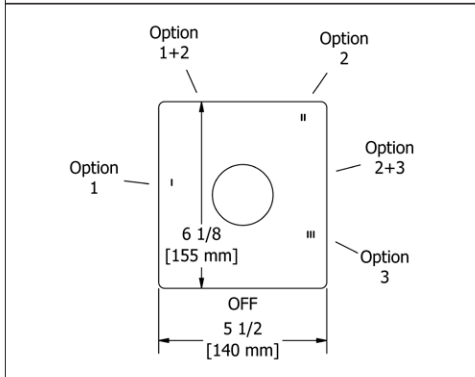

TUS45 (SHARED) Kubik™ 1/2" Therm & Pressure Balance Trim with 5 Functions

Suggested Retail Price

	C	BN	BK
TUS45	501	627	652

- Patented valve technology with both thermostatic and pressure balance functionality
- Temperature and volume control with diverter
- 5 functions
- Rough-in valve sold separately:
  - Order R45 therm & pressure balance rough-in valve: $245