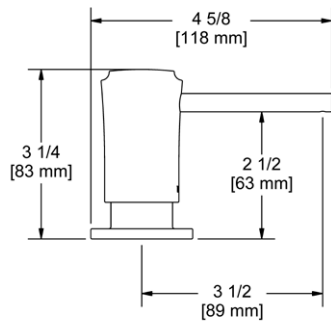

- Brass construction
- 13.5 fluid ounce bottle capacity
- Top fill

Suggested Retail Price

	C	SS	BK	BG
SD9 _ _	196	245	270	278