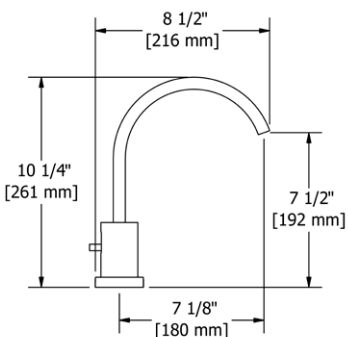

PFTQ08T Profile® Widespread Lavatory Faucet

- 1.2 GPM at 60 PSI (CEC compliant)
- Quick Connect system for easy installation
- Push drain included with faucet

Suggested Retail Price

	C
PFTQ08T	598

PFTQ03T Profile® Wall Mount Lavatory Faucet

- 1.2 GPM at 60 PSI (CEC compliant)
- Drain sold separately. See drain options below and Lavatory Drain tab for pricing

Suggested Retail Price

	C
PFTQ03T	759

See Lavatory Drains Tab for pricing.

847 Wall Mount Tub Spout

- 1/2" copper slip fit inlet

Suggested Retail Price

	C
847	128

PFTQ12T Profile® 4-Hole Deck Mount Tub Filler

- Single-function anti-calcium handshower at 1.8 GPM at 60 PSI
- 11 GPM at 60 PSI
- 1/2" male NPT inlet

Suggested Retail Price

	C
PFTQ12T	860