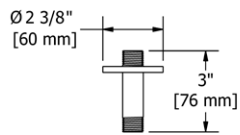

• Escutcheon included

Suggested Retail Price					
C	PN	BN	BK	BG	
509	35	59	59	65	65