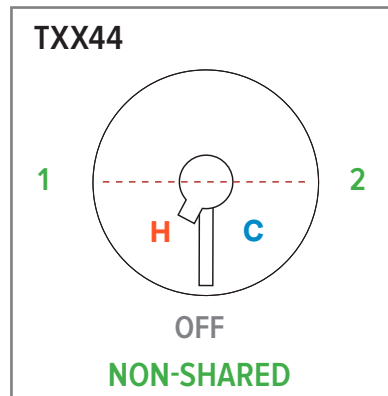

THERM & PRESSURE BALANCE ROUGH-IN VALVE

1/2" THERM & PRESSURE BALANCE - 3 FUNCTIONS

R23

- 6.3 GPM at 60 PSI
- Temperature and volume control with diverter
- Patented valve technology with both thermostatic and pressure balance functionality
- Recommended inlet connections: 1/2" NPT, PEX (SPEX), Expansion Pex (EX)
- Must add valve trim TXX23 for shared 3 functions
- Must add valve trim TXX44 for non-shared 2 functions

R23 1/2" Therm & Pressure Balance Rough-in Valve with up to 3 Functions

- Patented valve technology with both thermostatic and pressure balance functionality
- Temperature and volume control with diverter
- Up to 3 functions
- 6 GPM at 60 PSI
- Must order TXX23 (shared) or TXX44 (no share) trim

Suggested Retail Price	
Connection	$
R23	176
R23-EX	176
R23-SPEX	176