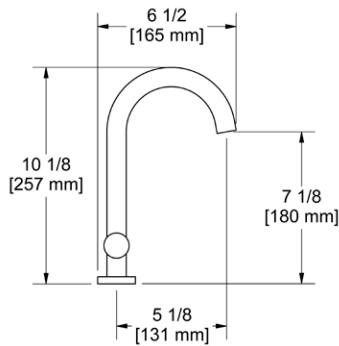

AZ701 Azure™ Filter Kitchen Faucet

Suggested Retail Price

	C	SS	BK	BG
AZ701 __	298	373	388	424

- May be used with HRK-2000 inline filter system
- Not suitable for reverse osmosis systems or instant hot systems
- 1.2 GPM at 60 PSI (CEC compliant)

HRF-1000 Arolla™ Replacement Filter Cartridge

Suggested Retail Price

	$
HRF-1000	106

- Replacement cartridge for HRK-2000 filter system
- Recommend changing filter every 6 months or 1,000 gallons

PERRIN & ROWE
ROHL