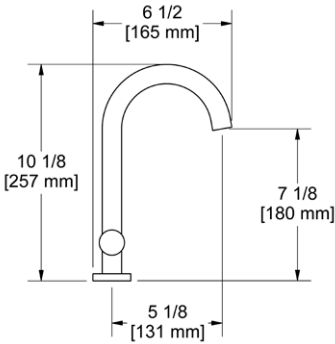

AZ701 Azure™ Filter Kitchen Faucet

Suggested Retail Price

	C	PN	SS	BK	BG
AZ701 __	298	358	373	388	424

- May be used with HRK-2000 inline filter system
- Not suitable for reverse osmosis systems or instant hot systems
- 1.2 GPM at 60 PSI (CEC compliant)

HRF-1000 Arolla™ Replacement Filter Cartridge

Suggested Retail Price

	$
HRF-1000	106

- Replacement cartridge for HRK-2000 filter system
- Recommend changing filter every 6 months or 1,000 gallons