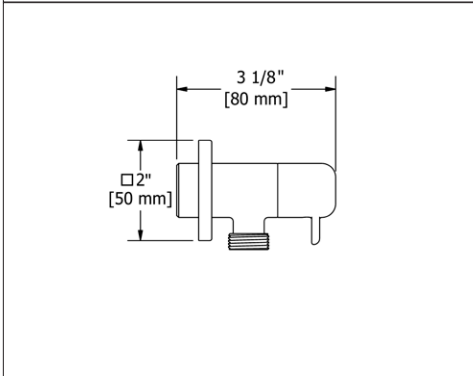

Suggested Retail Price	
	C
799	194

**777 Handshower Outlet With Integrated Volume Control**

- Complements Salomé™/Equinox™ collection and other modern designs

Suggested Retail Price		
	C	PN
777	152	221

**770 Handshower Outlet With Integrated Volume Control**