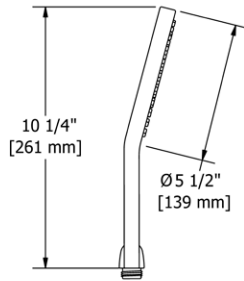

4319 6" Single Function Handshower

- 1 function
- 1.6 GPM at 60 PSI

Suggested Retail Price

	C
4319 __	98