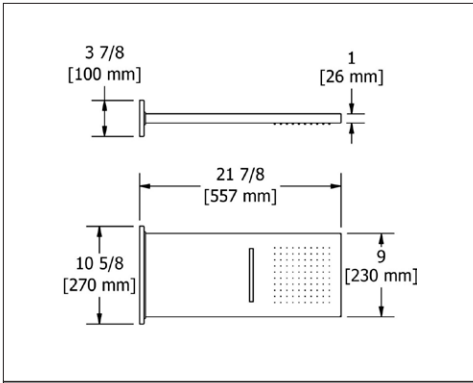

404 22" x 9" 2-Function Showerhead With Arm