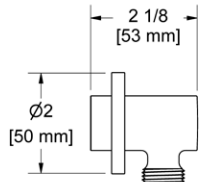

775 Handshower Outlet

Suggested Retail Price

	C	PN	BN	BK	BG
775 _ _	40	68	68	74	74

- 1/2" outlet male; 1/2" inlet female NPT

710 Handshower Outlet

Suggested Retail Price

	C	PN	BN	BK	BG
710 _ _	62	87	87	94	94

- 1/2" outlet male; 1/2" inlet female NPT

734 Handshower Outlet

Suggested Retail Price

	C	PN	BN	BG
734 _ _	90	143	120	130

- Complements Momenti™ collection and other transitional designs

794 Handshower Outlet

Suggested Retail Price

	C
794 _ _	112

- Complements Venty™ collection and other transitional designs

772 Handshower Outlet

Suggested Retail Price

	C	PN	BN	BK
772 _ _	88	117	117	128

- Complements Salomé™/Equinox™ collection and other modern designs