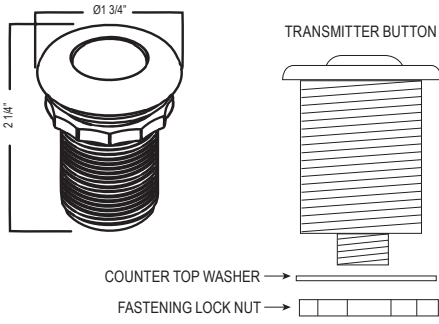

AS425 Waste Disposal Air Switch Button

Suggested Retail Price

	APC	PN	MB
AS425	100	120	130

- Remote on/off air switch button for activating garbage disposals
- Solution for island countertops or where an electrical switch is not available

ROHL