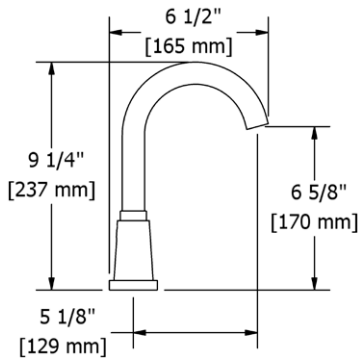

PA08 Pallace™ Widespread Lavatory Faucet

Suggested Retail Price

Handle	C	PN	BN
PA08+ _ _	598	718	748
PA08L _ _	598	718	748

- 1.2 GPM at 60 PSI (WaterSense and CEC compliant)
- Quick Connect system for easy installation
- Push drain included with faucet