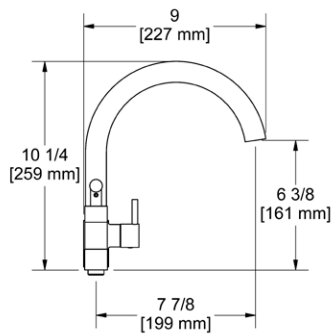

TED16 Edge 3-Hole Deck Mount Tub Filler Trim

Suggested Retail Price

	C	PN	BN
TED16	571	803	803

- Single-function anti-calcium handshower at 1.8 GPM at 60 PSI
- 6 GPM at 60 PSI
- Rough-in valve sold separately:
  - Order RHTB deck mount tub filler rough-in valve: $227

ED12 Edge 4-Hole Deck Mount Tub Filler

Suggested Retail Price

Handle	C	PN	BN
ED12+	721	951	951
ED12L	721	951	951

- Single-function anti-calcium handshower at 1.8 GPM at 60 PSI
- 11 GPM at 60 PSI
- 3/4" male NPT inlet

ED06 Edge Two Hole Tub Filler Without Risers

Suggested Retail Price

Handle	C	PN	BN
ED06+	706	965	965
ED06L	706	965	965

- Single-function anti-calcium handshower at 1.8 GPM at 60 PSI
- 11 GPM at 60 PSI
- 3/4" female NPT inlet
- For deck mount or floor mount installation, order TU04 or TU26

TU26 26" Floor Mount Riser Pair

Suggested Retail Price

	C	PN	BN	BK
TU26	573	809	809	745

- 3/4" outlet male; 1/2" inlet female NPT

TU04 4" Deck Mount Riser Pair

Suggested Retail Price

	C	PN	BN
TU04	233	322	322

- 3/4" outlet male; 1/2" inlet female NPT