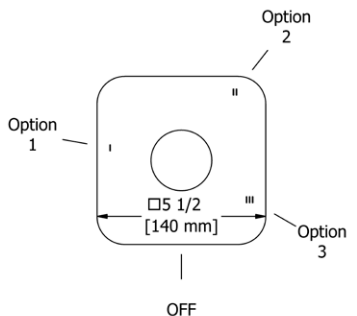

TEQ47 (NO SHARE) Equinox™ 1/2" Therm & Pressure Balance Trim with 3 Functions

Suggested Retail Price

	C	BN	BK
TEQ47	414	540	577

- Patented valve technology with both thermostatic and pressure balance functionality
- Temperature and volume control with diverter
- 3 functions (CEC Compliant)
- Rough-in valve sold separately:
  - Order R45 therm & pressure balance rough-in valve: $245