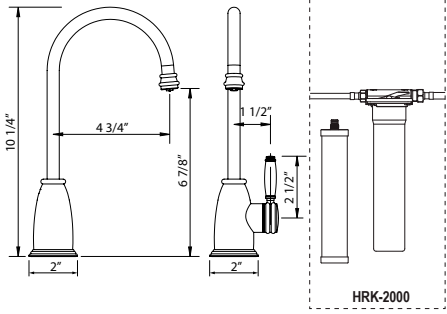

MBKIT7917 Gotham™ Filter Kitchen Faucet Kit