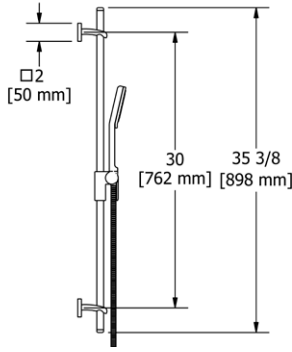

7007 Handshower Set With 35" Slide Bar and 3-Function Handshower

Suggested Retail Price

	C	PN
7007 _ _	348	418
7007 _ _-WS	348	418

- 4370 3-function handshower
- Flow rate options at 60 PSI:
  - 2.0 GPM
  - For 1.7 GPM, order -WS version (CEC compliant)