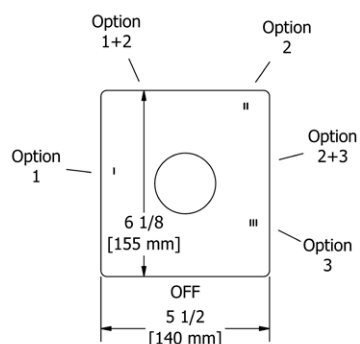

TZOTQ45 (SHARED) Zendo™ 1/2" Therm & Pressure Balance Trim with 5 Functions

Suggested Retail Price		
	C	BN
TZOTQ45	376	470

- Patented valve technology with both thermostatic and pressure balance functionality
- Temperature and volume control with diverter
- 5 functions
- Rough-in valve sold separately:
  - Order R45 therm & pressure balance rough-in valve: $245