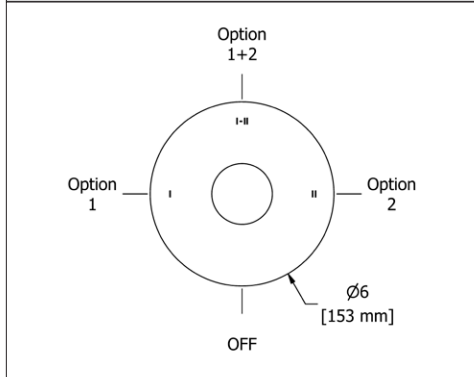

TGN23 (SHARED) Classic 1/2" Therm & Pressure Balance Trim with 3 Functions

Suggested Retail Price

Handle	C	PN	BN
TGN23 _ _	426	516	532
TGN23+ _ _	426	516	532

- Patented valve technology with both thermostatic and pressure balance functionality
- Temperature and volume control with diverter
- 3 functions
- Rough-in valve sold separately:
  - Order R23 therm & pressure balance rough-in valve: $176