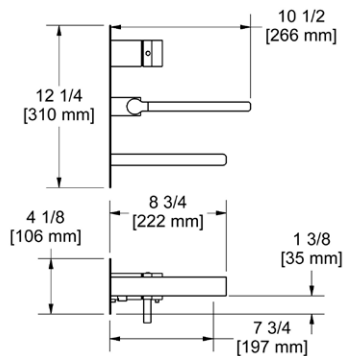

PX21 Paradox™ Wall Mount Tub Filler

- Thermostatic & pressure balance
- Single-function anti-calcium handshower at 1.8 GPM at 60 PSI
- 5 GPM at 60 PSI
- 1/2" female NPT inlet

Suggested Retail Price

	C	BK
PX21 _ _ _	1236	1607