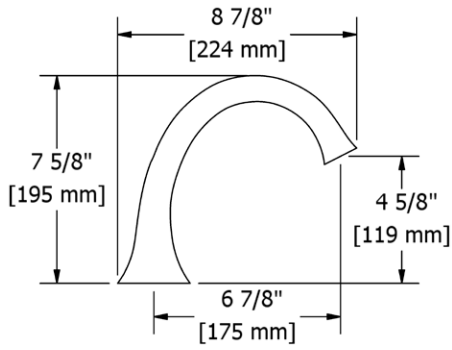

TED16 Edge 3-Hole Deck Mount Tub Filler Trim

Suggested Retail Price

	C	PN	BN
TED16	571	803	803

- Single-function anti-calcium handshower at 1.8 GPM at 60 PSI
- 6 GPM at 60 PSI
- Rough-in valve sold separately:
  - Order RHTB deck mount tub filler rough-in valve: $227