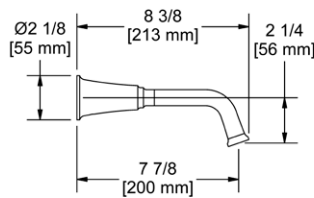

See Lavatory Drains Tab for pricing.

MMRD08 Momenti™ Widespread Lavatory Faucet with C-Spout

	Suggested Retail Price									
Handle	C	PN	BN	BK	BG	CBK	PNBK	BNBK	BGBK	
MMRD08+ __	798	958	998	1038	1134	798	958	998	1134	
MMRD08J __	798	958	998	1038	1134	798	958	998	1134	
MMRD08L __	798	958	998	1038	1134	798	958	998	1134	
MMRD08X __	798	958	998	1038	1134	798	958	998	1134	

- 1.2 GPM at 60 PSI (WaterSense and CEC compliant)
- Quick Connect system for easy installation
- Push drain included with faucet

MMSQ08 Momenti™ Widespread Lavatory Faucet with U-Spout

	Suggested Retail Price									
Handle	C	PN	BN	BK	BG	CBK	PNBK	BNBK	BGBK	
MMSQ08+ __	798	958	998	1038	1134	798	958	998	1134	
MMSQ08J __	798	958	998	1038	1134	798	958	998	1134	
MMSQ08L __	798	958	998	1038	1134	798	958	998	1134	
MMSQ08X __	798	958	998	1038	1134	798	958	998	1134	

- 1.2 GPM at 60 PSI (WaterSense and CEC compliant)
- Quick Connect system for easy installation
- Push drain included with faucet

MMSQ03 Momenti™ Wall Mount Lavatory Faucet

	Suggested Retail Price									
Handle	C	PN	BN	BK	BG	CBK	PNBK	BNBK	BGBK	
MMSQ03+ __	898	1078	1123	1168	1276	898	1078	1123	1276	
MMSQ03J __	898	1078	1123	1168	1276	898	1078	1123	1276	
MMSQ03L __	898	1078	1123	1168	1276	898	1078	1123	1276	
MMSQ03X __	898	1078	1123	1168	1276	898	1078	1123	1276	

- 1.2 GPM at 60 PSI (WaterSense and CEC compliant)
- Drain sold separately. See drain options below and Lavatory Drain tab for pricing

See Lavatory Drains Tab for pricing.