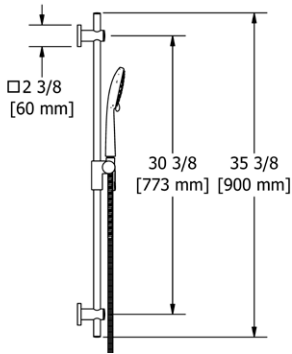

4823 Handshower Set With 36" Slide Bar and 4-Function Handshower

Suggested Retail Price

	C
4823 _ _	318
4823 _ _-WS	318

- 4363 4-function handshower
- Flow rate options at 60 PSI:
  - 2.0 GPM
  - For 1.8 GPM, order -WS version (CEC compliant)