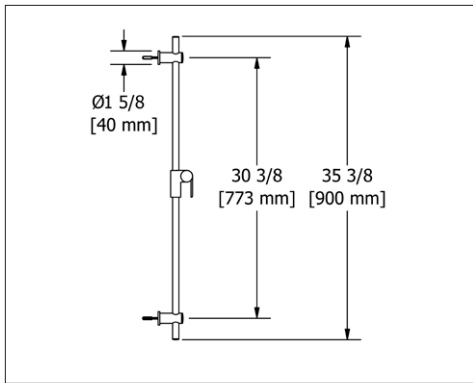

**4842 36" Shower Bar**

**Suggested Retail Price**

	C	PN	BN
4842 _ _	166	230	230

- Easy-Glide adjustable slider

**4854 30" Shower Bar**

**Suggested Retail Price**

	C	BN
4854 _ _	134	167

- Easy-Glide adjustable slider