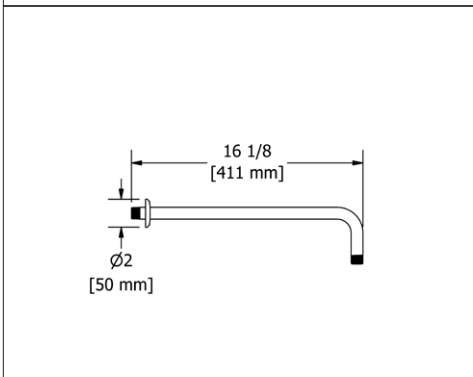

- Escutcheon included

**Suggested Retail Price**

C	BN
506	23 35

**503 16" Wall Mount Shower Arm With Round Escutcheon**

- Escutcheon included

**Suggested Retail Price**

C	PN	BN	BK	BG
503	77	128	128	140 140

**554 16" Wall Mount Shower Arm With Round Escutcheon**