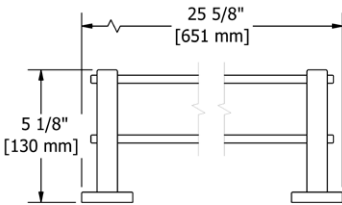

**SA6 Salomé™ Double 24" Towel Bar****Suggested Retail Price**

	C	PN
SA6 _ _	261	357

- Length cannot be cut down

**SA7 Salomé™ Towel Ring****Suggested Retail Price**

	C	PN
SA7 _ _	115	173

- Elegantly display bath towels in a coordinated fashion with other accessories