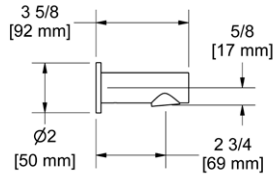

865 Toe Tester

- 4 GPM at 60 PSI
- 1/2" copper slip fit inlet

Suggested Retail Price		
	C	BN
865	97	121

845 Toe Tester