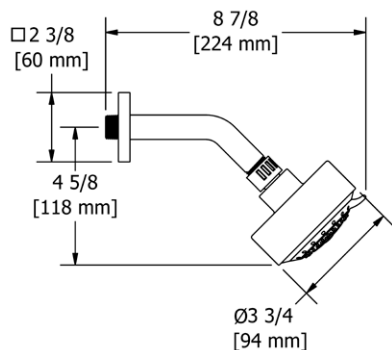

346 4" 3-Function Showerhead With Arm

Suggested Retail Price			
	C	PN	BN
346 _ _	100	120	125
346 _ _-WS	100	120	125

- 3 functions
- Flow rate options at 60 PSI:
  - 2.0 GPM
  - For 1.8 GPM, order -WS version (CEC compliant)