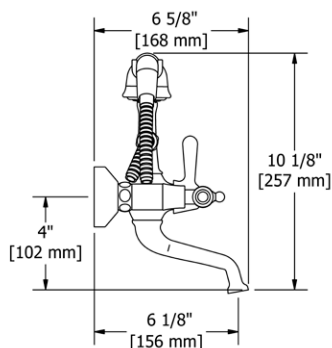

FI12 Classic 4-Hole Deck Mount Tub Filler

Suggested Retail Price

Handle	C	BN
FI12+ _ _	785	1087
FI12L _ _	785	1087

- Single-function anti-calcium handshower at 1.8 GPM at 60 PSI
- 11 GPM at 60 PSI
- 1/2" male NPT inlet

GN12 Classic 4-Hole Deck Mount Tub Filler

Suggested Retail Price

Handle	C	PN	BN	CW
GN12+ _ _	884	1158	1158	
GN12L _ _	884	1158	1158	884

- Single-function anti-calcium handshower at 1.8 GPM at 60 PSI
- 11 GPM at 60 PSI
- 1/2" male NPT inlet

PR12 Classic 4-Hole Deck Mount Tub Filler

Suggested Retail Price

Handle	C	BN	CW
PR12+ _ _	884	1158	
PR12L _ _	884	1158	884

- Single-function anti-calcium handshower at 1.8 GPM at 60 PSI
- 11 GPM at 60 PSI
- 1/2" male NPT inlet

MA06 Classic Two Hole Tub Filler

Suggested Retail Price

Handle	C	BN
MA06+ _ _	677	924
MA06L _ _	677	924

- Single-function anti-calcium handshower at 1.8 GPM at 60 PSI
- 11 GPM at 60 PSI
- 3/4" female NPT inlet
- Sold as wall mount installation
- For deck mount or floor mount installation, order TU02, TU26, TU33, or TU99

GN06 Classic Two Hole Tub Filler

Suggested Retail Price

Handle	C	PN	BN	CW
GN06+ _ _	706	965	965	
GN06L _ _	706	965	965	706

- Single-function anti-calcium handshower at 1.8 GPM at 60 PSI
- 11 GPM at 60 PSI
- 3/4" female NPT inlet
- Sold as wall mount installation
- For deck mount or floor mount installation, order TU02, TU26, TU33, or TU99