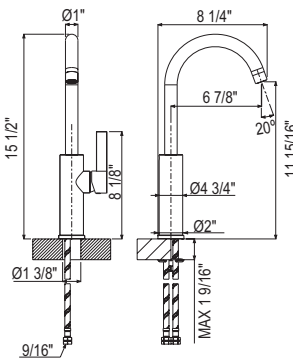

TR60D1 Tuario™ Bar/Food Prep Kitchen Faucet with C-Spout

Suggested Retail Price

Handle	APC	MB
TR60D1LB __	538	700

- Single-spray functionality
- 1.5 GPM at 60 PSI (CEC compliant)
- Requires 2 1/2" clearance from backsplash to center of faucet hole
- Matching kitchen faucet TR55D1

ROHL