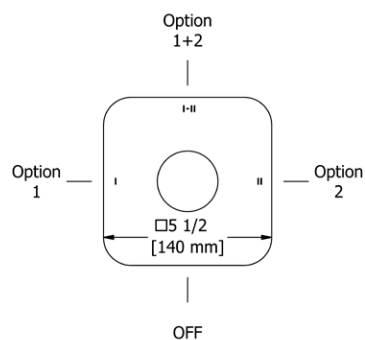

TFR23 (SHARED) Fresk™ 1/2" Therm & Pressure Balance Trim with 3 Functions

- Patented valve technology with both thermostatic and pressure balance functionality
- Temperature and volume control with diverter
- 3 functions
- Rough-in valve sold separately:
  - Order R23 therm & pressure balance rough-in valve: $176

Suggested Retail Price

	C	BN
TFR23	473	611