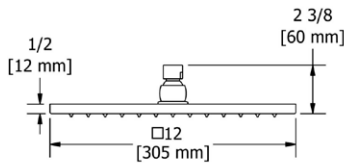

- 1 function
- 2.0 GPM at 60 PSI

Suggested Retail Price

	C	PN	BK	BG
482 _ _	604	731	858	858