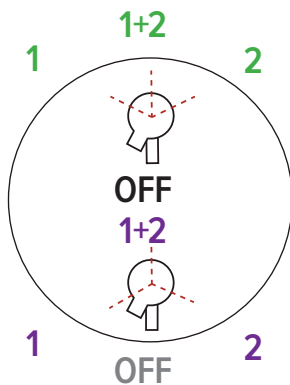

3/4" THERM & PRESSURE BALANCE ROUGH-IN VALVE

3/4" THERM & PRESSURE BALANCE - UP TO 6 FUNCTIONS

R46 Not CEC Compliant

- 10 GPM at 60 PSI
- 2 temperature and volume controls with diverters
- Patented valve technology with both thermostatic and pressure balance functionality
- Recommended inlet connection: 3/4" NPT
- Must add valve trim TXX46