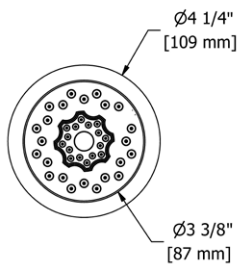

370 Single Function Body Spray

Suggested Retail Price				
	C	PN	BN	BN
370	152	208	208	

- Complements Eiffel™ collection and other transitional designs
- Swivel directional control
- 1 function
- 1.6 GPM at 60 PSI

350 Single Function Body Spray

Suggested Retail Price					
	C	PN	BN	BC	BG
350	130	195	195	184	184

- Swivel directional control
- 1 function
- 1.6 GPM at 60 PSI

369 Single Function Body Spray

Suggested Retail Price	
	C
369	276

- 1 function
- 1.0 GPM at 60 PSI (CEC compliant)

324 2-Function Body Spray

Suggested Retail Price	
	C
324	128

- Swivel directional control
- 2 functions
- 1.6 GPM at 60 PSI

399 Single Function Body Spray

Suggested Retail Price	
	C
399	301

- 1 function
- 1.0 GPM at 60 PSI (CEC compliant)