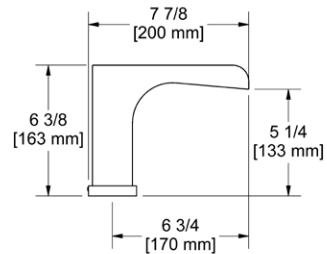

ZOOP12 Zendo™ 4-Hole Deck Mount Tub Filler with Trough

- Single-function anti-calcium hand shower at 1.8 GPM at 60 PSI
- 11 GPM at 60 PSI
- 1/2" male NPT inlet

Suggested Retail Price

	C	BN
ZOOP12	1337	1774