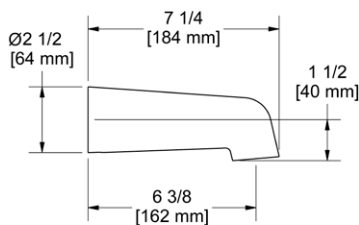

MA08 Classic Widespread Lavatory Faucet

- 1.2 GPM at 60 PSI (WaterSense and CEC compliant)
- Quick Connect system for easy installation
- Push drain included with faucet

Suggested Retail Price

Handle	C	BN
MA08+ _ _	528	660
MA08L _ _	528	660

FI08 Classic Widespread Lavatory Faucet

- 1.2 GPM at 60 PSI (CEC compliant)
- Quick Connect system for easy installation
- Push drain included with faucet

Suggested Retail Price

Handle	C	BN
FI08+ _ _	478	598
FI08L _ _	478	598

GN08 Classic Widespread Lavatory Faucet

- 1.2 GPM at 60 PSI (CEC compliant)
- Quick Connect system for easy installation
- Push drain included with faucet

Suggested Retail Price

Handle	C	PN	BN	CW
GN08+ _ _	528	634	660	
GN08L _ _	528	634	660	528

PR08 Classic Widespread Lavatory Faucet

- 1.2 GPM at 60 PSI (CEC compliant)
- Quick Connect system for easy installation
- Push drain included with faucet

Suggested Retail Price

Handle	C	BN	CW
PR08+ _ _	598	748	
PR08L _ _	598	748	598

870 Wall Mount Tub Spout

- 1/2" copper slip fit inlet

Suggested Retail Price

	C	PN	BN	BK
870 _ _	49	59	62	64