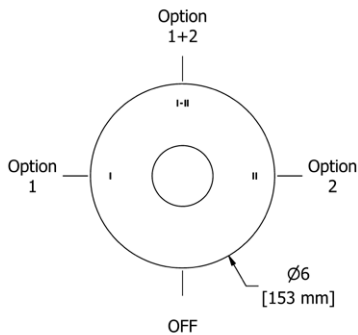

TRT23 (SHARED) Retro™ 1/2" Therm & Pressure Balance Trim with 3 Functions

Suggested Retail Price

Handle	C	PN	BN
TRT23 _ _	426	516	532
TRT23+ _ _	426	516	532

- Patented valve technology with both thermostatic and pressure balance functionality
- Temperature and volume control with diverter
- 3 functions
- Rough-in valve sold separately:
  - Order R23 therm & pressure balance rough-in valve: $176