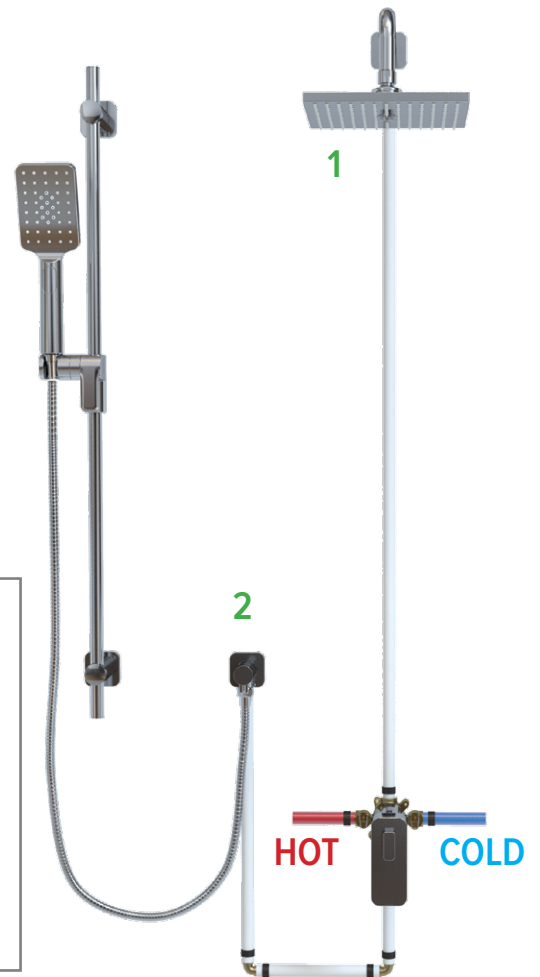

THERM & PRESSURE BALANCE ROUGH-IN VALVE

1/2" THERM & PRESSURE BALANCE - 3 FUNCTIONS

R23

- 6.3 GPM at 60 PSI
- Temperature and volume control with diverter
- Patented valve technology with both thermostatic and pressure balance functionality
- Recommended inlet connections: 1/2" NPT, PEX (SPEX), Expansion Pex (EX)
- Must add valve trim TXX23 for shared 3 functions
- Must add valve trim TXX44 for non-shared 2 functions

R23 1/2" Therm & Pressure Balance Rough-in Valve with up to 3 Functions

- Patented valve technology with both thermostatic and pressure balance functionality
- Temperature and volume control with diverter
- Up to 3 functions
- 6 GPM at 60 PSI
- Must order TXX23 (shared) or TXX44 (no share) trim

Suggested Retail Price	
Connection	$
R23	176
R23-EX	176
R23-SPEX	176