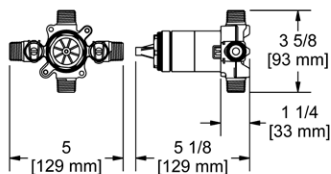

PRESSURE BALANCE ROUGH-IN VALVE

PRESSURE BALANCE - 1 FUNCTION

R51

- 5.8 GPM at 60 PSI
- Temperature and volume control
- Recommended inlet connections: 1/2" NPT, PEX (SPEX), Expansion Pex (EX)
- Must add valve trim TXX51