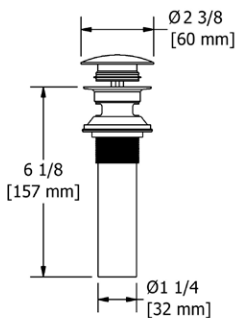

DB160 Push Drain With Overflow

- 1 1/4" tail piece

Suggested Retail Price						
	C	PN	BN	BC	BK	BG
DB160 __	51	75	75	107	90	107