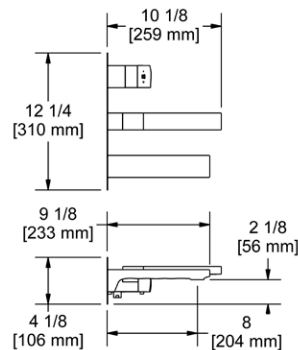

RF21 Reflet Wall Mount Tub Filler

- Available: Spring 2021
- Thermostatic & pressure balance
- Single-function anti-calcium handshower at 1.8 GPM at 60 PSI
- 5 GPM at 60 PSI

NEW

Suggested Retail Price

	C	BN	BC	BG
RF21 _ _	998	1248	1198	1418