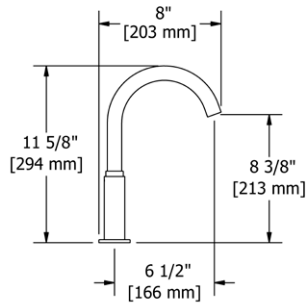

AZ601 Azure™ Bar/Food Prep Kitchen Faucet

Suggested Retail Price

	C	PN	SS	BK	BG
AZ601 __	298	358	373	388	424
AZ601 __ -10	248	358	310	323	353

- Flow rate options at 60 PSI:
  - 2.2 GPM
  - For 1.0 GPM, order -10 version