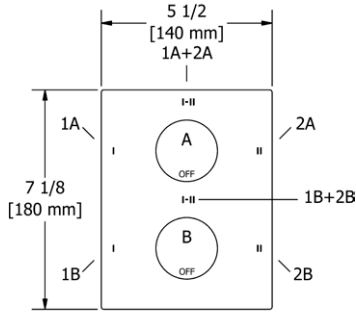

TPFTQ46 (SHARED) Profile® 3/4" Therm & Pressure Balance Trim with 6 Functions

Suggested Retail Price

	C
TPFTQ46	777

- Patented valve technology with both thermostatic and pressure balance functionality
- 2 temperature and volume controls with diverters
- 6 functions
- Rough-in valve sold separately:
  - Order R46 therm & pressure balance rough-in valve: $373