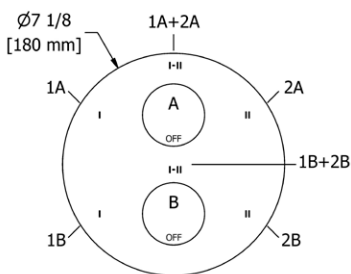

TPXTQ47 (NO SHARE) Paradox™ 1/2" Therm & Pressure Balance Trim with 3 Functions

Suggested Retail Price		
	C	BG
TPXTQ47	414	654

- Patented valve technology with both thermostatic and pressure balance functionality
- Temperature and volume control with diverter
- 3 functions (CEC Compliant)
- Rough-in valve sold separately:
  - Order R45 therm & pressure balance rough-in valve: $245

TPXTM46 (SHARED) Paradox™ 3/4" Therm & Pressure Balance Trim with 6 Functions

Suggested Retail Price		
	C	BG
TPXTM46	777	

- Patented valve technology with both thermostatic and pressure balance functionality
- 2 temperature and volume controls with diverters
- 6 functions
- Rough-in valve sold separately:
  - Order R46 therm & pressure balance rough-in valve: $373

TPXTQ46 (SHARED) Paradox™ 3/4" Therm & Pressure Balance Trim with 6 Functions

Suggested Retail Price		
	C	BG
TPXTQ46	777	

- Patented valve technology with both thermostatic and pressure balance functionality
- 2 temperature and volume controls with diverters
- 6 functions
- Rough-in valve sold separately:
  - Order R46 therm & pressure balance rough-in valve: $373

PXTM83 (SHARED) Paradox™ 3/4" Therm & Pressure Balance Multi-Function System

Suggested Retail Price		
	C	BG
PXTM83	1288	

- Rough-in valve included with trim
- 2 temperature and 2 volume controls; also supports 2 optional volume controls
- Multi-function with optional volume controls
- 20 GPM at 60 PSI

PXTQ83 (SHARED) Paradox™ 3/4" Therm & Pressure Balance Multi-Function System

Suggested Retail Price		
	C	BG
PXTQ83	1288	

- Rough-in valve included with trim
- 2 temperature and 2 volume controls; also supports 2 optional volume controls
- Multi-function with optional volume controls
- 20 GPM at 60 PSI