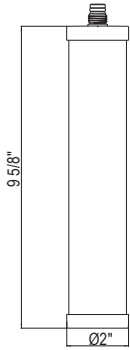

HRF-1000 Arolla™ Replacement Filter Cartridge

Suggested Retail Price

	$
HRF-1000	106

- Replacement cartridge for HRK-2000 filter system
- Recommend changing filter every 6 months or 1,000 gallons