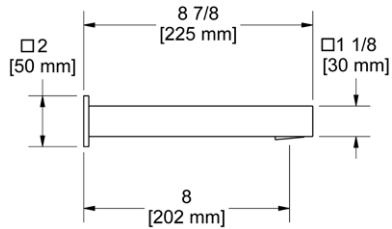

885 Wall Mount Tub Spout

- 1/2" copper slip fit inlet

Suggested Retail Price

	C	BN	BK
885 _ _	167	215	218