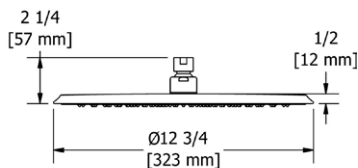

412 13" Rain Showerhead

- 1 function
- Flow rate options at 60 PSI:
  - 2.0 GPM
  - For 1.8 GPM, order -WS version (CEC compliant)

Suggested Retail Price

	C	PN	BN	BK	BG
412 __	555	695	695	771	788
412 __-WS	555	695	695	771	788