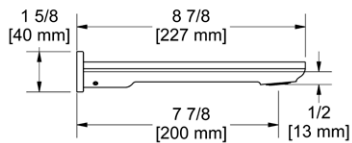

- 1/2" copper slip fit inlet

Suggested Retail Price

	C	BN	BK
EQ80	258	330	346