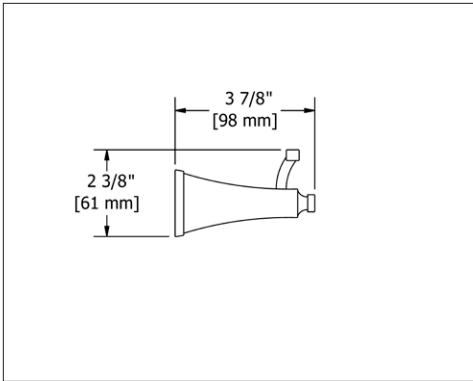

EFO Eiffel™ Double Robe Hook

Suggested Retail Price

	C	PN	BN
EFO _ _ _	79	115	115

- Optimize space with this double hook for multiple robe/towel storage