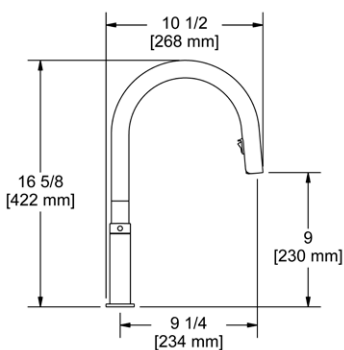

AZ400 Azure™ Bridge Pull-Down Kitchen Faucet

Suggested Retail Price

	C	PN	SS	BK	BG
AZ400	898	1078	1123	1168	1276

- Boomerang™ pull-down technology seamlessly integrates sprayer into the spout while returning it quickly and easily to the sprayer's original position
- Dual-spray functionality with stream and spray settings
- 1.5 GPM at 60 PSI (CEC compliant)