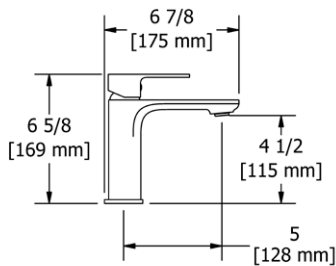

EQS01 Equinox™ Single Handle Lavatory Faucet

- 1.2 GPM at 60 PSI (CEC compliant)
- Push drain included with faucet

Suggested Retail Price			
	C	BN	BK
EQS01	348	435	453