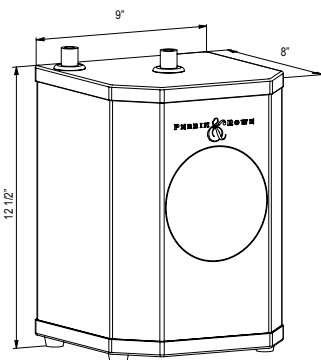

G7545 Lux™ Hot Water Dispenser

Suggested Retail Price			
Handle	APC	PN	MB
G7545LM _ _ -2	331	428	634

- 1.2 GPM at 45 PSI (CEC compliant)
- For use with U.1998 high performance hot water tank and U.1106 filter

GKIT7545 Lux™ Hot Water Dispenser, Tank And Filter Kit

Suggested Retail Price			
Handle	APC	PN	MB
GKIT7545LM _ _ -2	1573	1670	1876

- .5 GPM at 45 PSI (CEC compliant)
- Order U.PRF1 for hot water replacement filter cartridge
- Includes U.1998 Hot water tank and U.1106 filter system

U.PRF1 Hot Water Replacement Filter Cartridge

Suggested Retail Price	
Handle	Price
U.PRF1	123

- Designed for use with U.1106 and U.1408 hot water filtration systems
- Recommend changing filter every 6 months or 1,000 gallons

U.1106 Hot Water Filtration System

Suggested Retail Price	
Handle	Price
U.1106	355

- Includes cartridge, housing and connection hoses
- Filter faucet not included
- For replacement filter cartridge, order U.PRF1: $123
- Recommend changing filter every 6 months or 1,000 gallons

U.1998 High Performance Hot Water Tank

Suggested Retail Price	
Handle	Price
U.1998	887

- 3-Year limited warranty
- Not compatible with ISE type dispensers