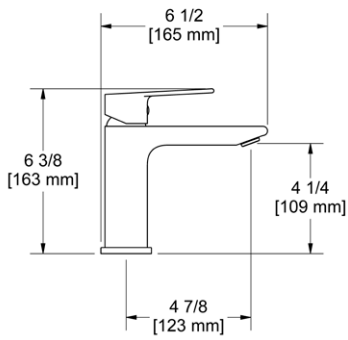

FRS01 Fresk™ Single Handle Lavatory Faucet

Suggested Retail Price		
	C	BN
FRS01	328	410

- 1.2 GPM at 60 PSI (WaterSense and CEC compliant)
- Push drain included with faucet