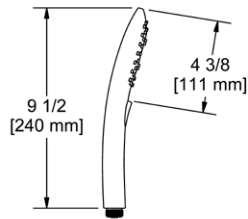

- 4 functions
- Flow rate options at 60 PSI:
  - 2.0 GPM
  - For 1.8 GPM, order -WS version

Suggested Retail Price			
	C	PN	BN
4372 _ _	178	214	223
4372 _ _-WS	178	214	223

4365 5" 4-Function Handshower