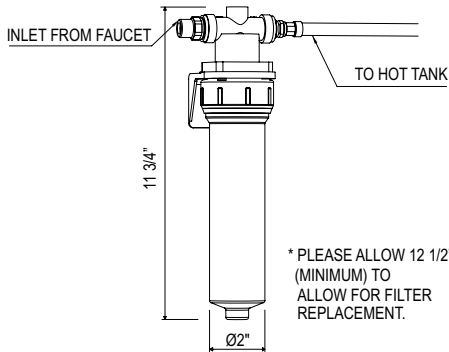

U.1106 Hot Water Filtration System

Suggested Retail Price	
Handle	$
U.1106	355

- Includes cartridge, housing and connection hoses
- Filter faucet not included
- For replacement filter cartridge, order U.PRF1: $123
- Recommend changing filter every 6 months or 1,000 gallons