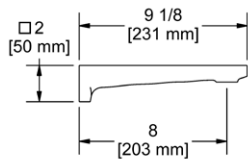

- Available: Spring 2021
- 1/2" male NPT inlet

NEW

Suggested Retail Price

	C	BN	BC	BG
RF80 _ _	198	248	238	282