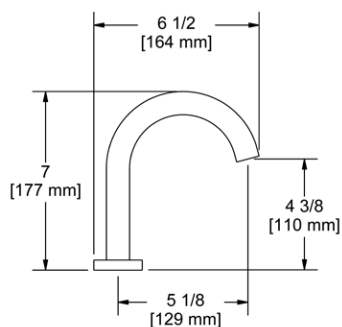

RU08 Riu™ Widespread Lavatory Faucet with C-Spout

Suggested Retail Price

Handle	C	PN	BN	BK	BG
RU08+ __	498	598	623	648	708
RU08+KN __	518	622	648	674	736
RU08L __	498	598	623	648	708
RU08LKN __	518	622	648	674	736

- 1.2 GPM at 60 PSI (CEC compliant)
- Quick Connect system for easy installation
- Push drain included with faucet