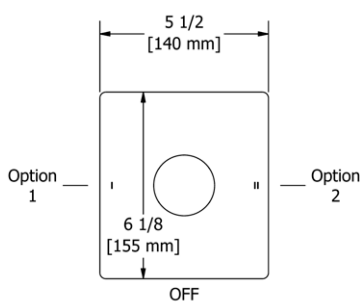

TZOTQ44 (NO SHARE) Zendo™ 1/2" Therm & Pressure Balance Trim with 2 Functions

Suggested Retail Price		
	C	BN
TZOTQ44	388	485

- Patented valve technology with both thermostatic and pressure balance functionality
- Temperature and volume control with diverter
- 2 functions (CEC Compliant)
- Rough-in valve sold separately:
  - Order R23 therm & pressure balance rough-in valve: $176