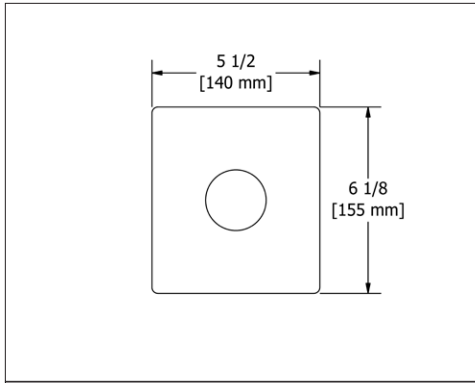

TPFTQ51 Profile® 1/2" Pressure Balance Trim

Suggested Retail Price

C
TPFTQ51
224

- Temperature and volume control
- 1 function
- Rough-in valve sold separately:
  - Order R51 pressure balance rough-in valve: $142