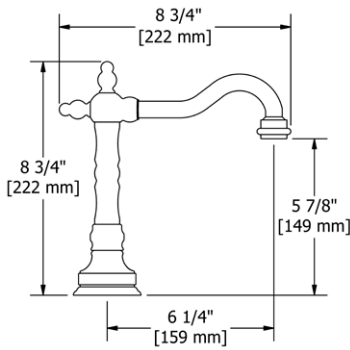

RT01 Retro™ Two Handle Lavatory Faucet

- 1.2 GPM at 60 PSI (CEC compliant)
- Push drain included with faucet

Suggested Retail Price

Handle	C	BN
RT01+	568	710
RT01X	568	710

RT08 Retro™ Widespread Lavatory Faucet

- 1.2 GPM at 60 PSI (CEC compliant)
- Quick Connect system for easy installation
- Push drain included with faucet

Suggested Retail Price

Handle	C	PN	BN
RT08+	768	922	960
RT08L	768	922	960
RT08X	768	922	960

RT03 Retro™ Wall Mount Lavatory Faucet

- 1.2 GPM at 60 PSI (WaterSense and CEC compliant)
- Drain sold separately. See drain options below and Lavatory Drain tab for pricing

Suggested Retail Price

Handle	C	PN	BN
RT03+	768	922	960
RT03L	768	922	960
RT03X	768	922	960

See Lavatory Drains Tab for pricing.

ED80 Edge Wall Mount Tub Spout

- 1/2" copper slip fit inlet

Suggested Retail Price

	C	PN	BN
ED80	178	243	243