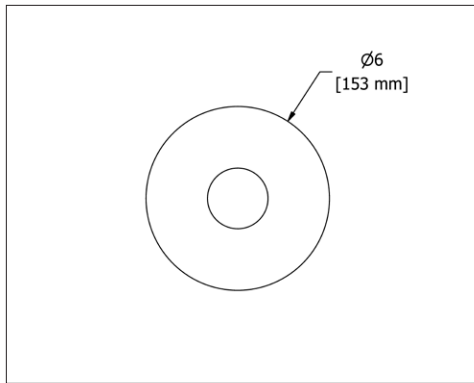

**EXTTU33 3 1/2" Union Extensions**

**Suggested Retail Price**

	C	BN
EXTTU33	93	116

- 3/4" outlet male; 1/2" inlet female NPT

**TGN51 Classic 1/2" Pressure Balance Trim****Suggested Retail Price**

	C	PN	BN	CW
TGN51 _ _	243	341	341	243