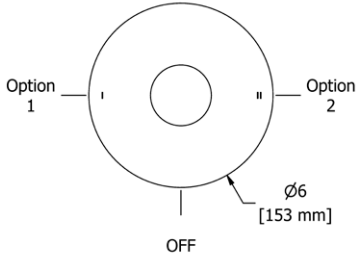

TSYTM44 (NO SHARE) Sylla™ 1/2" Therm & Pressure Balance Trim with 2 Functions

Suggested Retail Price

	C	BN
TSYTM44	414	518

- Patented valve technology with both thermostatic and pressure balance functionality
- Temperature and volume control with diverter
- 2 functions (CEC Compliant)
- Rough-in valve sold separately:
  - Order R23 therm & pressure balance rough-in valve: $176