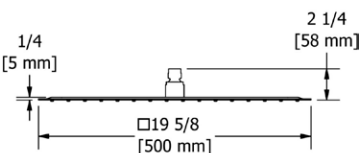

499 16" x 10" Rain Showerhead

- 1 function
- Flow rate options at 60 PSI:
  - 2.0 GPM
  - For 1.8 GPM, order -WS version (CEC compliant)

Suggested Retail Price

	C	PN
499 _ _	688	
499 _ _-WS	688	

486 16" Rain Showerhead

- 1 function
- 2.0 GPM at 60 PSI

Suggested Retail Price

	C	PN
486 _ _	596	

475 17" Rain Showerhead

- 1 function
- 2.0 GPM at 60 PSI

Suggested Retail Price

	C	PN
475 _ _	1275	1787

485 17" Rain Showerhead

- 1 function
- 2.0 GPM at 60 PSI

Suggested Retail Price

	C	PN
485 _ _	1149	

487 20" Rain Showerhead

- 1 function
- 2.0 GPM at 60 PSI

Suggested Retail Price

	C	PN
487 _ _	716