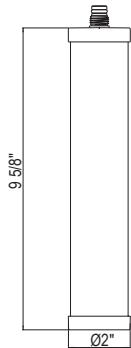

C, APC

SS

BK, MB

BG

SC101 Solstice™ Pull-Down Kitchen Faucet

Suggested Retail Price

	C	SS	BK	BG
SC101 __	628	785	817	892

- Boomerang™ pull-down technology seamlessly integrates sprayer into the spout while returning it quickly and easily to the sprayer's original position
- Dual-spray functionality with stream and spray settings
- 1.6 GPM at 60 PSI (CEC compliant)

AZ601 Azure™ Bar/Food Prep Kitchen Faucet

Suggested Retail Price

	C	SS	BK	BG
AZ601 __	298	373	388	424
AZ601 __-10	248	310	323	353

- Flow rate options at 60 PSI:
  - 2.2 GPM
  - For 1.0 GPM, order -10 version

AZ701 Azure™ Filter Kitchen Faucet

Suggested Retail Price

	C	SS	BK	BG
AZ701 __	298	373	388	424

- May be used with HRK-2000 inline filter system
- Not suitable for reverse osmosis systems or instant hot systems
- 1.2 GPM at 60 PSI (CEC compliant)

HRF-1000 Arolla™ Replacement Filter Cartridge

Suggested Retail Price

	$
HRF-1000	106

- Replacement cartridge for HRK-2000 filter system
- Recommend changing filter every 6 months or 1,000 gallons

PERRIN & ROWE ROHL

HRK-2000 Arolla™ Filtration System With Cartridge

Suggested Retail Price

	$
HRK-2000	639

- Includes cartridge, housing and connection hoses
- Filter faucet not included
- Recommend changing filter every 6 months or 1,000 gallons
- For replacement filter cartridge, order HRF-1000: $106
- Recommend changing filter system every 3 years due to constant water pressure on the inlet

PERRIN & ROWE ROHL