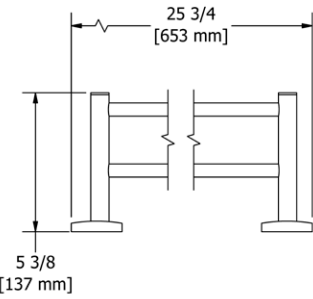

### VY6 Venty™ Double 24" Towel Bar

Suggested Retail Price

	C
VY6	248

- Length cannot be cut down