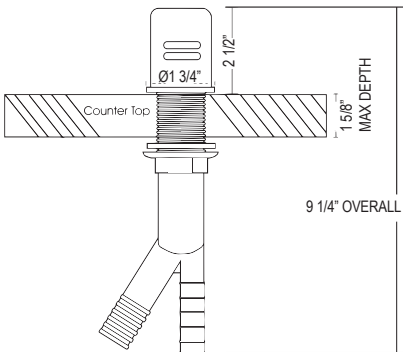

AG600 Air Gap

Suggested Retail Price

	APC	PN	MB
AG600	71	85	92

- Prevents contaminated sink water from entering the dishwasher

ROHL