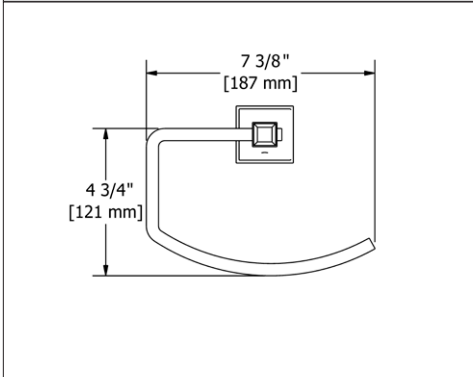

EF3 Eiffel™ Toilet Paper Holder

Suggested Retail Price

	C	PN	BN
EF3 _ _ _	125	184	184