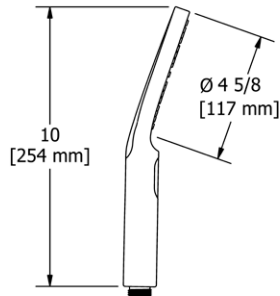

4364 5" 4-Function Handshower

- 4 functions
- Flow rate options at 60 PSI:
  - 2.0 GPM
  - For 1.8 GPM, order -WS version (CEC compliant)

Suggested Retail Price

	C	PN	BN	BK	BG
4364 __	98	118	123	128	140
4364 __-WS	98	118	123	128	140