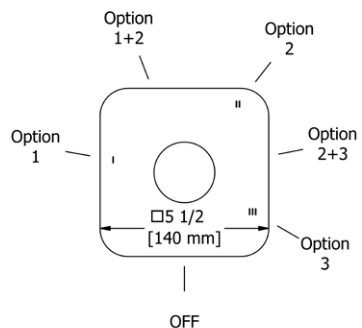

TSA45 (SHARED) Salomé™ 1/2" Therm & Pressure Balance Trim with 5 Functions

Suggested Retail Price

	C	PN
TSA45	503	619

- Patented valve technology with both thermostatic and pressure balance functionality
- Temperature and volume control with diverter
- 5 functions
- Rough-in valve sold separately:
  - Order R45 therm & pressure balance rough-in valve: $245