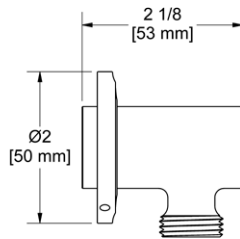

734 Handshower Outlet

Suggested Retail Price

	C	PN	BN	BG
734 _ _	90	143	120	130

- Complements Momenti™ collection and other transitional designs