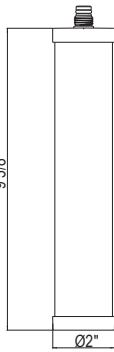

HRF-1000 Arolla™ Replacement Filter Cartridge

PERRIN & ROWE ROHL

Suggested Retail Price

Handle	APC	PN
HRF-1000		106

- Replacement cartridge for HRK-2000 filter system
- Recommend changing filter every 6 months or 1,000 gallons