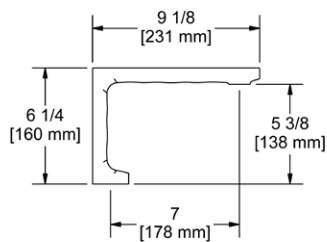

RF19 Reflet 3-Hole Deck Mount Tub Filler

- Available: Spring 2021
- Single-function anti-calcium handshower at 1.8 GPM at 60 PSI
- 7 GPM at 60 PSI
- 1/2" male NPT inlet

NEW

Suggested Retail Price

	C	BN	BC	BG
RF19 _ _	898	1123	1078	1276