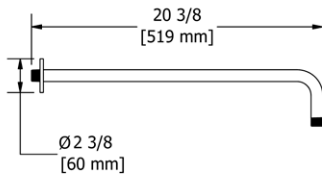

- Escutcheon included

**Suggested Retail Price**

C	PN	BN	BK	BG
554	121	164	164	174 174

**594 16" Wall Mount Shower Arm With Oval Escutcheon**

- Escutcheon included

**Suggested Retail Price**

C
594
118

**513 20" Wall Mount Shower Arm With Round Escutcheon**