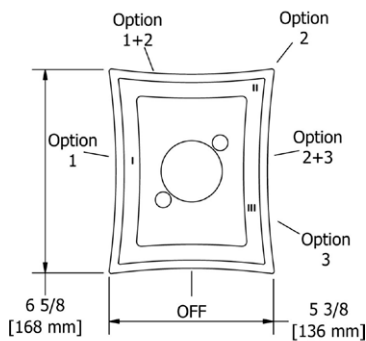

TEF45 (SHARED) Eiffel™ 1/2" Therm & Pressure Balance Trim with 5 Functions

Suggested Retail Price

	C	PN	BN
TEF45	510	620	637

- Patented valve technology with both thermostatic and pressure balance functionality
- Temperature and volume control with diverter
- 5 functions
- Rough-in valve sold separately:
  - Order R45 therm & pressure balance rough-in valve: $245