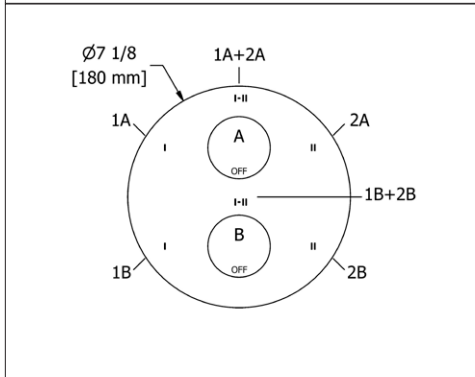

TPATM46 (SHARED) Pallace™ 3/4" Therm & Pressure Balance Trim with 6 Functions

Suggested Retail Price

Handle	C	PN	BN
TPATM46	777	949	972
TPATM46+	777	949	972

- Patented valve technology with both thermostatic and pressure balance functionality
- 2 temperature and volume controls with diverters
- 6 functions
- Rough-in valve sold separately:
  - Order R46 therm & pressure balance rough-in valve: $373