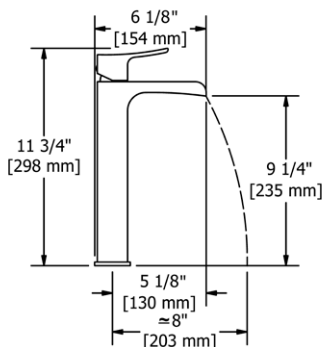

ZS01 Zendo™ Single Handle Lavatory Faucet

Suggested Retail Price		
	C	BN
ZS01	348	435

- 1.2 GPM at 60 PSI (WaterSense and CEC compliant)
- Push drain included with faucet

ZSOP01 Zendo™ Single Handle Lavatory Faucet with Trough

Suggested Retail Price		
	C	BN
ZSOP01	398	498

- 1.2 GPM at 60 PSI (WaterSense and CEC compliant)
- Push drain included with faucet

ZL01 Zendo™ Single Handle Tall Lavatory Faucet

Suggested Retail Price		
	C	BN
ZL01	548	685

- 1.2 GPM at 60 PSI (WaterSense and CEC compliant)
- Drain sold separately. See drain options below and Lavatory Drain tab for pricing

See Lavatory Drains Tab for pricing.

ZLOP01 Zendo™ Single Handle Tall Lavatory Faucet with Trough

Suggested Retail Price		
	C	BN
ZLOP01	598	748

- 1.2 GPM at 60 PSI (WaterSense and CEC compliant)
- Drain sold separately. See drain options below and Lavatory Drain tab for pricing