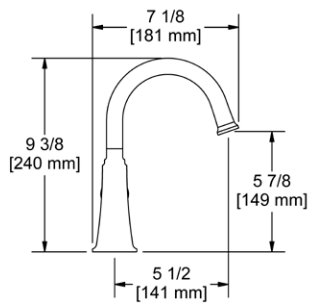

+

J

L

×

CICLO

CLASSIC

CS

EDGE

EIFFEL

EQUINOX

FRESK

GS

KUBIK

MOMENTI

PALLACE

PARABOLA