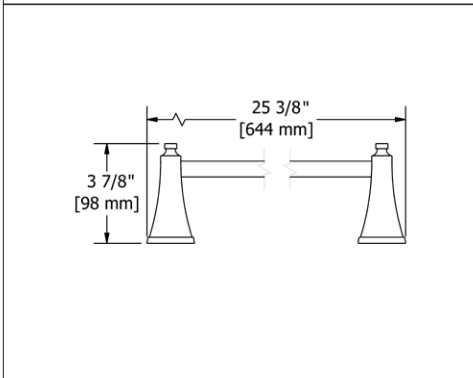

	C	PN	BN
EF3 _ _ _	125	184	184

- There's no need to compromise on design in this essential space

**EF5 Eiffel™ 24" Towel Bar****Suggested Retail Price**

	C	PN	BN
EF5 _ _ _	175	248	248

- Length can be cut down