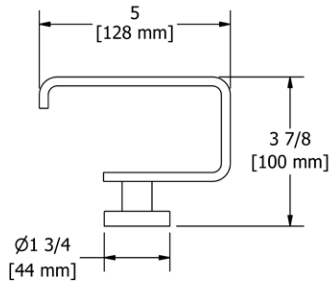

PX3 Paradox™ Toilet Paper Holder

Suggested Retail Price

	C	BN	BK	BG
PX3 _ _	95	158	173	173

- There's no need to compromise on design in this essential space