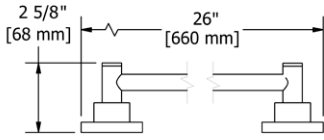

ST5 Star 24" Towel Bar

• Length can be cut down

Suggested Retail Price

	C	PN	BN	BK	BG
ST5 _ _	194	261	261	283	283