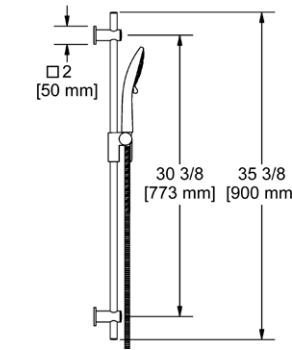

2020 Handshower Set With 36" Slide Bar and 6-Function Handshower

Suggested Retail Price

	C	PN	BN
2020 _ _	308	370	385
2020 _ _-WS	308	370	385

- 4368 6-function handshower
- Flow rate options at 60 PSI:
  - 2.0 GPM
  - For 1.8 GPM, order -WS version (CEC compliant)