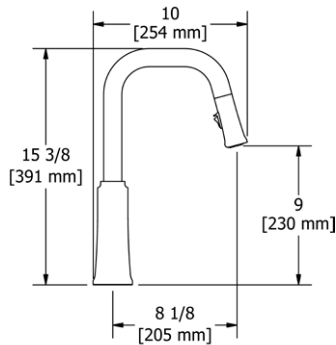

TTSQ101 Trattoria™ Pull-Down Kitchen Faucet With U-Spout

Suggested Retail Price

	C	SS	BK	BG
TTSQ101 __	598	748	778	850

- Boomerang™ pull-down technology seamlessly integrates sprayer into the spout while returning it quickly and easily to the sprayer's original position
- Dual-spray functionality with stream and spray settings
- 1.5 GPM at 60 PSI (CEC compliant)