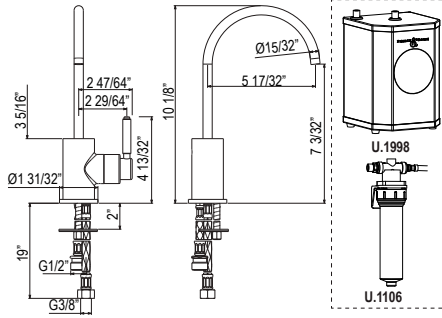

GKIT7545 Lux™ Hot Water Dispenser, Tank And Filter Kit

Suggested Retail Price			
Handle	APC	PN	MB
GKIT7545LM _ _ -2	1573	1670	1876

- .5 GPM at 45 PSI (CEC compliant)
- Order U.PRF1 for hot water replacement filter cartridge
- Includes U.1998 Hot water tank and U.1106 filter system