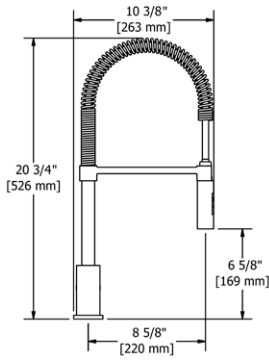

C, APC

CBK

SSBK

INDEX

2021 UPDATES

AZURE

BISTRO

CAYO

EDGE

LUDIK

MYTHIC

SOLSTICE

TRATTORIA

BI201 Bistro Pre-Rinse Chef-Style Kitchen Faucet

Suggested Retail Price

	C	CBK	SSBK
BI201 __	578	578	723
BI201 __ -15	578	578	723

- Dual-spray functionality with stream and spray settings
- Flow rate options at 60 PSI:
  - 2.2 GPM
  - For 1.5 GPM, order -15 version (CEC compliant)