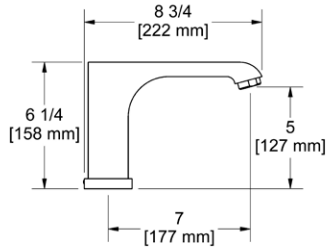

C

BN

ZO17 Zendo™ 3-Hole Deck Mount Tub Filler

- Single-function anti-calcium hand shower at 1.8 GPM at 60 PSI
- 9 GPM at 60 PSI
- 1/2" male NPT inlet

Suggested Retail Price

	C	BN
ZO17	1260	1673