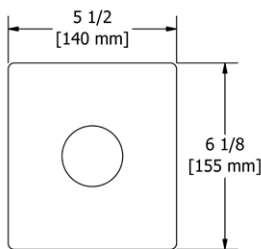

US21 Kubik™ Wall Mount Tub Filler

- Thermostatic & pressure balance
- Single-function anti-calcium handshower at 1.8 GPM at 60 PSI
- 5 GPM at 60 PSI
- 1/2" female NPT inlet

Suggested Retail Price			
	C	BN	BK
US21	1386	1801	1802

TUS39 Kubik™ Single Hole Floor Mount Tub Filler Trim

- Thermostatic & pressure balance
- Single-function anti-calcium handshower at 1.8 GPM at 60 PSI
- 6 GPM at 60 PSI
- Rough-in valve sold separately:
  - Order RHFS floor mount tub filler rough-in valve: $241
  - Order RHBX floor mount tub filler rough-in valve for concrete floor installation: $483

Suggested Retail Price			
	C	BN	BK
TUS39	1527	1909	1986

US13 Kubik™ Single Handle Deck Mount Bidet

- 3/8" speedway compression

Suggested Retail Price	
	C
US13	461

TUS51 Kubik™ 1/2" Pressure Balance Trim

- Temperature and volume control
- 1 function
- Rough-in valve sold separately:
  - Order R51 pressure balance rough-in valve: $142

Suggested Retail Price			
	C	BN	BK
TUS51	292	365	380

TUS23 (SHARED) Kubik™ 1/2" Therm & Pressure Balance Trim with 3 Functions

- Patented valve technology with both thermostatic and pressure balance functionality
- Temperature and volume control with diverter
- 3 functions
- Rough-in valve sold separately:
  - Order R23 therm & pressure balance rough-in valve: $176

Suggested Retail Price			
	C	BN	BK
TUS23	501	627	652