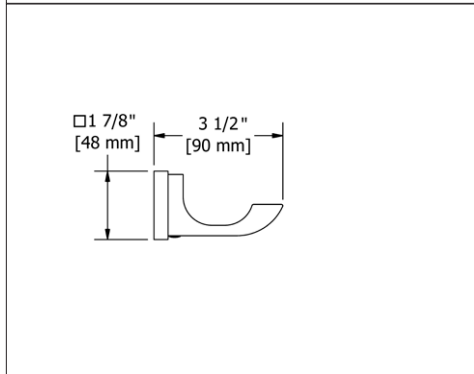

ZOO Zendo™ Robe Hook

Suggested Retail Price

	C	BN
ZOO	59	79

- Holds one robe or towel close to your shower or bathing space