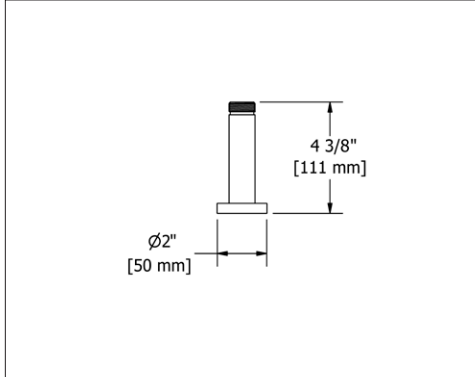

TU04 4" Deck Mount Riser Pair

Suggested Retail Price

	C	PN	BN
TU04 _ _	233	322	322

- 3/4" outlet male; 1/2" inlet female NPT