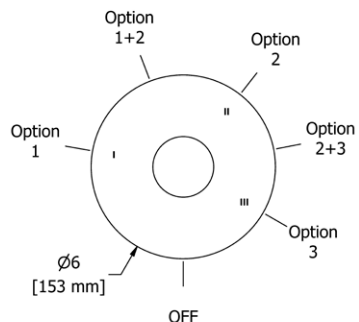

TGS45 (SHARED) GS 1/2" Therm & Pressure Balance Trim with 5 Functions

Suggested Retail Price

	C	BK
TGS45	388	504

- Patented valve technology with both thermostatic and pressure balance functionality
- Temperature and volume control with diverter
- 5 functions
- Rough-in valve sold separately:
  - Order R45 therm & pressure balance rough-in valve: $245