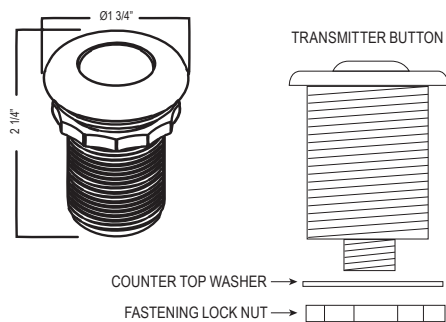

AS425 Waste Disposal Air Switch Button

- Remote on/off air switch button for activating garbage disposals
- Solution for island countertops or where an electrical switch is not available

Suggested Retail Price

	APC	PN	MB
AS425 _-	100	120	130

ROHL