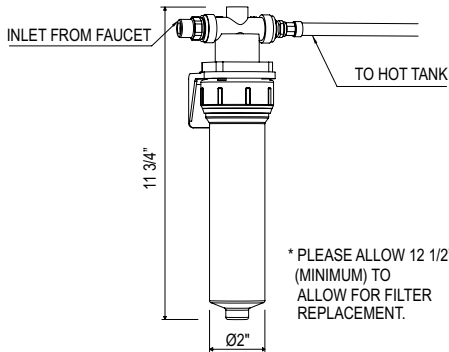

U.1106 Hot Water Filtration System

Suggested Retail Price	
Handle	Price
U.1106	355

- Includes cartridge, housing and connection hoses
- Filter faucet not included
- For replacement filter cartridge, order U.PRF1: $123
- Recommend changing filter every 6 months or 1,000 gallons