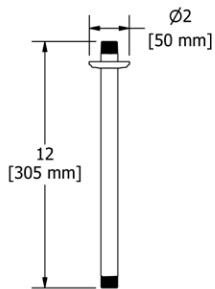

557 12" Ceiling Mount Shower Arm With Round Escutcheon

- Escutcheon included

Suggested Retail Price					
C	PN	BN	BK	BG	
557	103	141	141	154	154