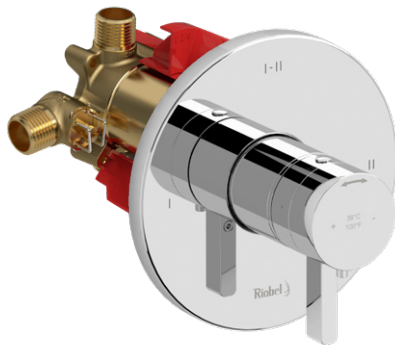

THERM & PRESSURE BALANCE ROUGH-IN VALVE

1/2" THERM & PRESSURE BALANCE - 3 FUNCTIONS

R23

- 6.3 GPM at 60 PSI
- Temperature and volume control with diverter
- Patented valve technology with both thermostatic and pressure balance functionality
- Recommended inlet connections: 1/2" NPT, PEX (SPEX), Expansion Pex (EX)
- Must add valve trim TXX23 for shared 3 functions
- Must add valve trim TXX44 for non-shared 2 functions

R23 1/2" Therm & Pressure Balance Rough-in Valve with up to 3 Functions

- Patented valve technology with both thermostatic and pressure balance functionality
- Temperature and volume control with diverter
- Up to 3 functions
- 6 GPM at 60 PSI
- Must order TXX23 (shared) or TXX44 (no share) trim

Suggested Retail Price	
Connection	$
R23	176
R23-EX	176
R23-SPEX	176