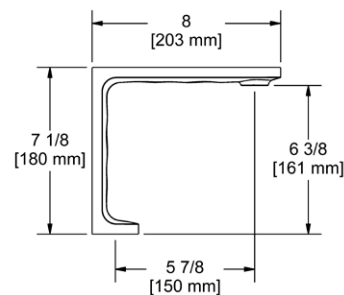

RFS01 Reflet Single Handle Lavatory Faucet

Suggested Retail Price				
	C	BN	BC	BG
RFS01	448	560	538	637

- Available: Spring 2021
- 1.2 GPM at 60 PSI (WaterSense and CEC compliant)
- Push drain included with faucet

RFL01 Reflet Single Handle Tall Lavatory Faucet

Suggested Retail Price				
	C	BN	BC	BG
RFL01	648	810	778	921

- Available: Spring 2021
- 1.2 GPM at 60 PSI (WaterSense and CEC compliant)
- Drain sold separately. See drain options below and Lavatory Drain tab for pricing

See Lavatory Drains Tab for pricing.

RF08 Reflet Widespread Lavatory Faucet

Suggested Retail Price				
	C	BN	BC	BG
RF08	648	810	778	921

- Available: Spring 2021
- 1.2 GPM at 60 PSI (WaterSense and CEC compliant)
- Quick Connect system for easy installation
- Push drain included with faucet

TRF360 Reflet Wall Mount Lavatory Faucet Trim

Suggested Retail Price				
	C	BN	BC	BG
TRF360	598	748	718	850

- Available: Spring 2021
- 360 degree handle installation
- 4-point handle installation (top, right, bottom, left)
- 1.2 GPM at 60 PSI (WaterSense and CEC compliant)
- Drain sold separately. See drain options below and Lavatory Drain tab for pricing
- Rough-in valve sold separately:
  - Order RH360 rough-in valve: $106