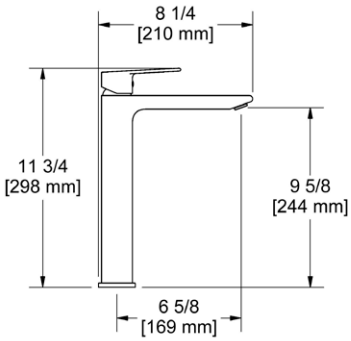

FRS01 Fresk™ Single Handle Lavatory Faucet

Suggested Retail Price		
	C	BN
FRS01	328	410

- 1.2 GPM at 60 PSI (WaterSense and CEC compliant)
- Push drain included with faucet

FRL01 Fresk™ Single Handle Tall Lavatory Faucet

Suggested Retail Price		
	C	BN
FRL01	528	660

- 1.2 GPM at 60 PSI (CEC compliant)
- Drain sold separately. See drain options below and Lavatory Drain tab for pricing

See Lavatory Drains Tab for pricing.

FR08 Fresk™ Widespread Lavatory Faucet

Suggested Retail Price		
	C	BN
FR08	528	660

- 1.2 GPM at 60 PSI (CEC compliant)
- Quick Connect system for easy installation
- Push drain included with faucet

FR80 Wall Mount Tub Spout

Suggested Retail Price		
	C	BN
FR80	309	394

- 1/2" copper slip fit inlet