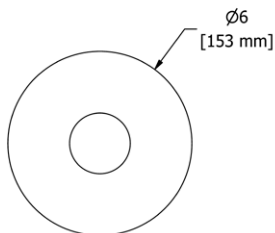

TGS51 GS 1/2" Pressure Balance Trim

Suggested Retail Price

	C	BK
TGS51	224	291

- Temperature and volume control
- 1 function
- Rough-in valve sold separately:
  - Order R51 pressure balance rough-in valve: $142