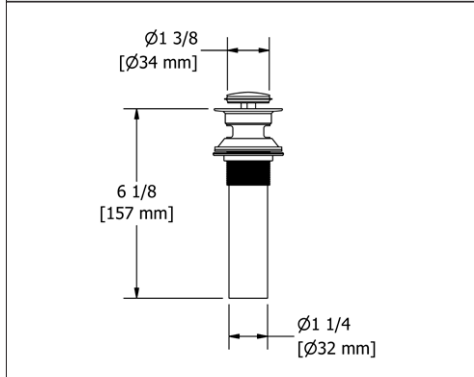

DB150 Push Drain With Overflow

- 1 1/4" tail piece

	Suggested Retail Price				
	C	PN	BN	BK	BG
DB150 _ _	39	59	59	65	65