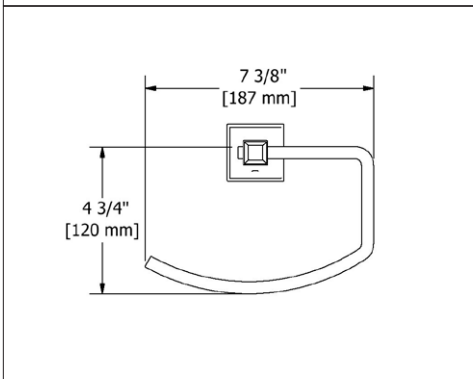

EF7 Eiffel™ Towel Ring

Suggested Retail Price

	C	PN	BN
EF7 _ _ _	125	189	189