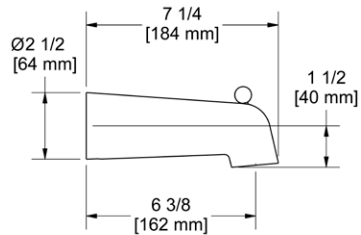

871 Wall Mount Tub Spout With Diverter

- 1/2" copper slip fit inlet

Suggested Retail Price

	C	BK
871 _ _	55	72

GS29 GS 2-Hole Deck Mount Tub Filler