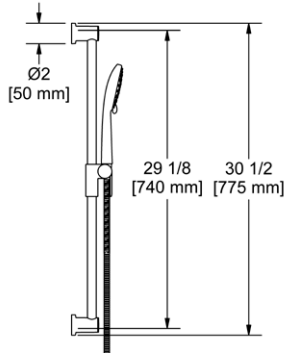

5063 Handshower Set With 31" Slide Bar and 4-Function Handshower

Suggested Retail Price

	C	BK
5063 _ _	208	271
5063 _ _ -WS	208	271

- 4363 4-function handshower
- Flow rate options at 60 PSI:
  - 2.0 GPM
  - For 1.8 GPM, order -WS version (CEC compliant)