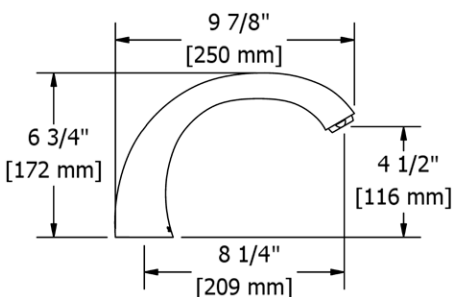

**Suggested Retail Price**

Handle	C	BN	CW
PR08+ _ _	598	748	
PR08L _ _	598	748	598

**870 Wall Mount Tub Spout**

- 1/2" copper slip fit inlet

**Suggested Retail Price**

	C	PN	BN	BK
870 _ _	49	59	62	64

**FI12 Classic 4-Hole Deck Mount Tub Filler****Suggested Retail Price**