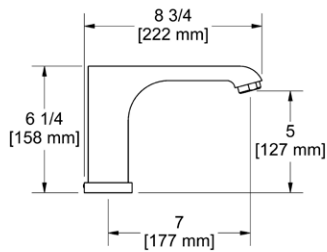

ZO12 Zendo™ 4-Hole Deck Mount Tub Filler

- Single-function anti-calcium hand shower at 1.8 GPM at 60 PSI
- 11 GPM at 60 PSI
- 1/2" male NPT inlet

Suggested Retail Price

	C	BN
ZO12	965	1260