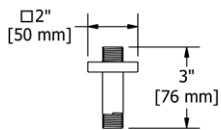

**597 12" Ceiling Mount Shower Arm With Oval Escutcheon**

- Escutcheon included

Suggested Retail Price	
C	
597	100

**579 3" Ceiling Mount Shower Arm With Square Escutcheon**

- Escutcheon included

Suggested Retail Price				
C	PN	BN	BK	
579	68	87	87	94