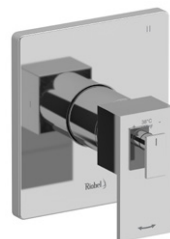

Suggested Retail Price

	C	BN	BK
TUS45	501	627	652

- Patented valve technology with both thermostatic and pressure balance functionality
- Temperature and volume control with diverter
- 5 functions
- Rough-in valve sold separately:
  - Order R45 therm & pressure balance rough-in valve: $245