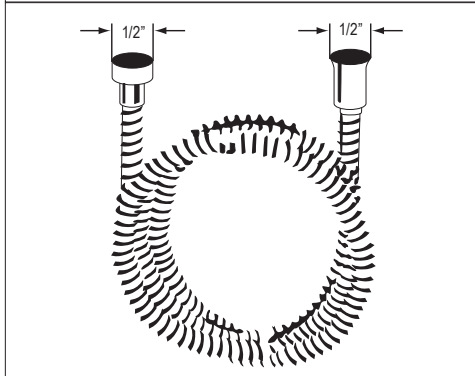

7059 84" Metal Shower Hose

- 2 integrated check valves

Suggested Retail Price	
	C
7059 _ _	77