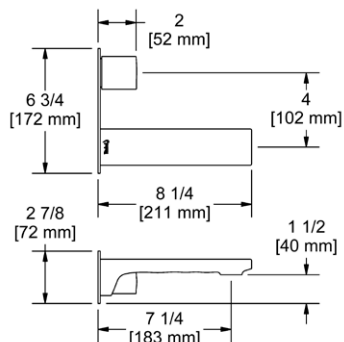

TRF360 Reflet Wall Mount Lavatory Faucet Trim

Suggested Retail Price				
	C	BN	BC	BG
TRF360	598	748	718	850

- Available: Spring 2021
- 360 degree handle installation
- 4-point handle installation (top, right, bottom, left)
- 1.2 GPM at 60 PSI (WaterSense and CEC compliant)
- Drain sold separately. See drain options below and Lavatory Drain tab for pricing
- Rough-in valve sold separately:
  - Order RH360 rough-in valve: $106