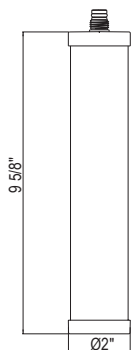

HRF-1000 Arolla™ Replacement Filter Cartridge

Suggested Retail Price

	$
HRF-1000	106

- Replacement cartridge for HRK-2000 filter system
- Recommend changing filter every 6 months or 1,000 gallons