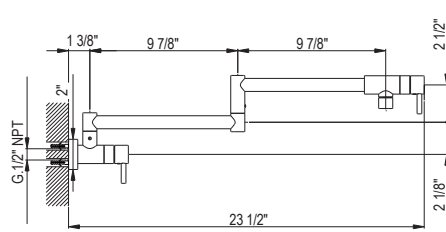

**QL66 Modern Pot Filler****Suggested Retail Price**

Handle	APC	PN	MB
QL66L-_-_-2	1484	1780	2077

- Dual quarter turn lever handle shut-offs, one at the wall and one at the outlet
- Folds away when not in use
- 1.8 GPM at 60 PSI (CEC compliant)