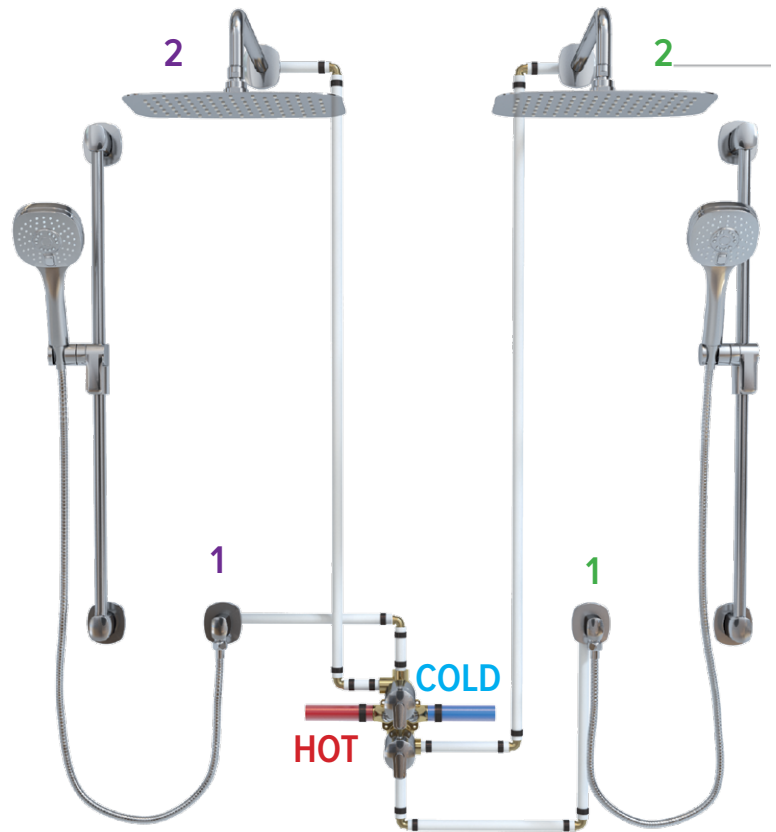

3/4" THERM & PRESSURE BALANCE ROUGH-IN VALVE

3/4" THERM & PRESSURE BALANCE - UP TO 6 FUNCTIONS

R46 Not CEC Compliant

- 10 GPM at 60 PSI
- 2 temperature and volume controls with diverters
- Patented valve technology with both thermostatic and pressure balance functionality
- Recommended inlet connection: 3/4" NPT
- Must add valve trim TXX46

R46 3/4" Therm & Pressure Balance Rough-in Valve Multi-Function System

Suggested Retail Price

	$
R46	373

- Patented valve technology with both thermostatic and pressure balance functionality
- 2 temperature and volume controls with diverters
- Up to 6 functions
- 10 GPM at 60 PSI
- Available inlet connections for max GPM flow rate: 1/2" or 3/4" NPT, 3/4" PEX (SPEX), 3/4" Expansion Pex (EX)
- Must order TXX46 (shared) trim