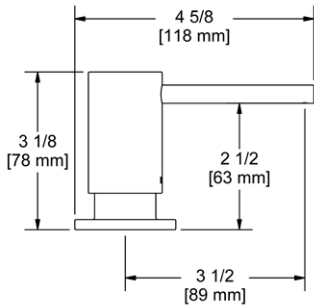

SD8 Soap Dispenser

- Brass construction
- 13.5 fluid ounce bottle capacity
- Top fill

Suggested Retail Price				
	C	SS	BK	BG
SD8 _ _	183	229	270	270

SD9 Soap Dispenser

- Brass construction
- 13.5 fluid ounce bottle capacity
- Top fill

Suggested Retail Price				
	C	SS	BK	BG
SD9 _ _	196	245	270	278

LS450 Soap Dispenser

- Brass construction
- 12 fluid ounce bottle capacity
- Top fill

Suggested Retail Price			
	APC	PN	MB
LS450L _ _	157	188	204

ROHL

AS425 Waste Disposal Air Switch Button

- Remote on/off air switch button for activating garbage disposals
- Solution for island countertops or where an electrical switch is not available

Suggested Retail Price			
	APC	PN	MB
AS425 _ _	100	120	130

ROHL

AS450 Waste Disposal Control Box With Air Switch Button

- Remote on/off air switch button for activating garbage disposals
- Solution for island countertops or where an electrical switch is not available
- Control box with mounting hardware included

Suggested Retail Price			
	APC	PN	MB
AS450 _ _	301	361	391

ROHL