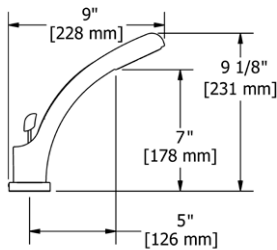

See Lavatory Drains Tab for pricing.

TSA80 Salomé™ Wall Mount Tub Spout

Suggested Retail Price

	C	PN
TSA80 _ _ _	309	482

- Rough-in valve sold separately:
  — Order RH80 wall mount tub spout rough-in valve: $70

SA12 Salomé™ 4-Hole Deck Mount Tub Filler

Suggested Retail Price

	C	PN
SA12 _ _ _	1514	1927

- Single-function anti-calcium handshower at 1.8 GPM at 60 PSI
- 11 GPM at 60 PSI
- 1/2" male NPT inlet

SA17 Salomé™ 3-Hole Deck Mount Tub Filler

Suggested Retail Price

	C	PN
SA17 _ _ _	1651	2064

- Single-function anti-calcium handshower at 1.8 GPM at 60 PSI
- 10 GPM at 60 PSI
- 1/2" male NPT inlet

SA07 Salomé™ Wall Mount Tub Filler

Suggested Retail Price

	C	PN
SA07 _ _ _	1927	2615

- Thermostatic & pressure balance
- Single-function anti-calcium handshower at 1.8 GPM at 60 PSI
- 11 GPM at 60 PSI
- 1/2" female NPT inlet