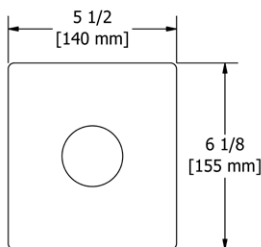

TZOOP37 Zendo™ Single Hole Floor Mount Tub Filler Trim with Trough

Suggested Retail Price		
	C	BN
TZOOP37	3337	4713

- Single-function anti-calcium handshower at 1.8 GPM at 60 PSI
- 10 GPM at 60 PSI
- Rough-in valve sold separately:
  - Order RHFS floor mount tub filler rough-in valve: $241
  - Order RHBX floor mount tub filler rough-in valve for concrete floor installation: $483

TZOTQ51 Zendo™ 1/2" Pressure Balance Trim

Suggested Retail Price		
	C	BN
TZOTQ51	224	327

- Temperature and volume control
- 1 function
- Rough-in valve sold separately:
  - Order R51 pressure balance rough-in valve: $142

TZOTQ23 (SHARED) Zendo™ 1/2" Therm & Pressure Balance Trim with 3 Functions

Suggested Retail Price		
	C	BN
TZOTQ23	388	485

- Patented valve technology with both thermostatic and pressure balance functionality
- Temperature and volume control with diverter
- 3 functions
- Rough-in valve sold separately:
  - Order R23 therm & pressure balance rough-in valve: $176

TZOTQ44 (NO SHARE) Zendo™ 1/2" Therm & Pressure Balance Trim with 2 Functions

Suggested Retail Price		
	C	BN
TZOTQ44	388	485

- Patented valve technology with both thermostatic and pressure balance functionality
- Temperature and volume control with diverter
- 2 functions (CEC Compliant)
- Rough-in valve sold separately:
  - Order R23 therm & pressure balance rough-in valve: $176

TZOTQ45 (SHARED) Zendo™ 1/2" Therm & Pressure Balance Trim with 5 Functions

Suggested Retail Price		
	C	BN
TZOTQ45	376	470

- Patented valve technology with both thermostatic and pressure balance functionality
- Temperature and volume control with diverter
- 5 functions
- Rough-in valve sold separately:
  - Order R45 therm & pressure balance rough-in valve: $245