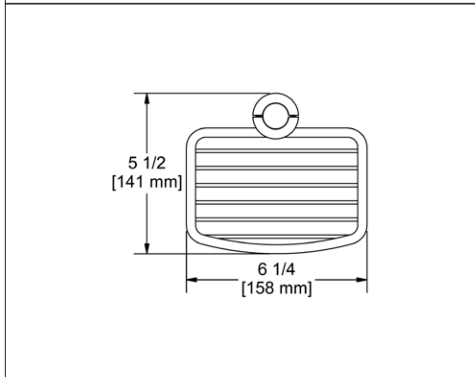

275 Basket for Shower Bar