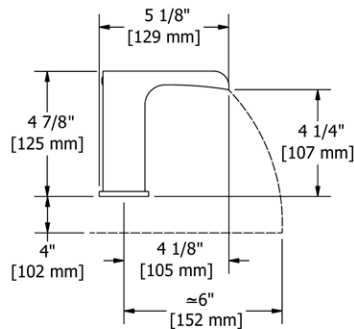

ZOOP08 Zendo™ Widespread Lavatory Faucet with Trough

Suggested Retail Price

	C	BN
ZOOP08	598	748

- 1.2 GPM at 60 PSI (CEC compliant)
- Quick Connect system for easy installation
- Push drain included with faucet