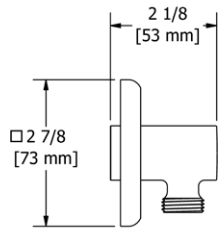

750 Handshower Outlet

Suggested Retail Price			
	C	PN	BN
750 _ _	112	152	152

- 1/2" outlet male; 1/2" inlet female NPT

720 Handshower Outlet