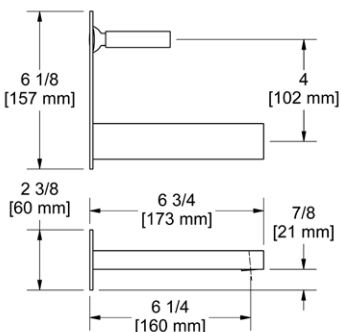

US11 Kubik™ Wall Mount Lavatory Faucet

- 1.2 GPM at 60 PSI (CEC compliant)
- Drain sold separately. See drain options below and Lavatory Drain tab for pricing

Suggested Retail Price		
	C	BK
US11	648	877