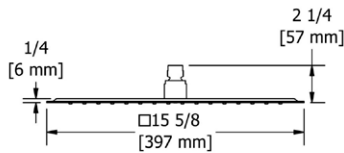

499 16" x 10" Rain Showerhead

- 1 function
- Flow rate options at 60 PSI:
  - 2.0 GPM
  - For 1.8 GPM, order -WS version (CEC compliant)

Suggested Retail Price

	C	PN
499 _ _	688	
499 _ _-WS	688	

486 16" Rain Showerhead

- 1 function
- 2.0 GPM at 60 PSI

Suggested Retail Price

	C	PN
486 _ _	596	

475 17" Rain Showerhead

- 1 function
- 2.0 GPM at 60 PSI

Suggested Retail Price

	C	PN
475 _ _	1275	1787

485 17" Rain Showerhead

- 1 function
- 2.0 GPM at 60 PSI

Suggested Retail Price

	C	PN
485 _ _	1149	

487 20" Rain Showerhead

- 1 function
- 2.0 GPM at 60 PSI

Suggested Retail Price

	C	PN
487 _ _	716