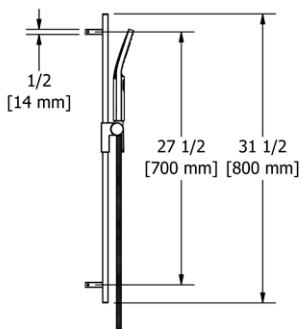

4845 Handshower Set With 32" Slide Bar and 4-Function Handshower

- 4365 4-function handshower
- Flow rate options at 60 PSI:
  - 2.0 GPM
  - For 1.8 GPM, order -WS version (CEC compliant)

Suggested Retail Price

	C	BG
4845 _ _	288	409
4845 _ _ -WS	288	409