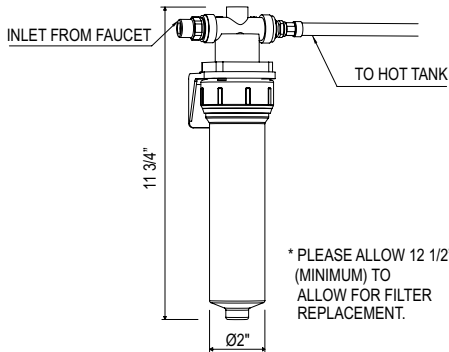

U.1106 Hot Water Filtration System

Suggested Retail Price	
	$
U.1106	355

- Includes cartridge, housing and connection hoses
- Filter faucet not included
- For replacement filter cartridge, order U.PRF1: $123
- Recommend changing filter every 6 months or 1,000 gallons