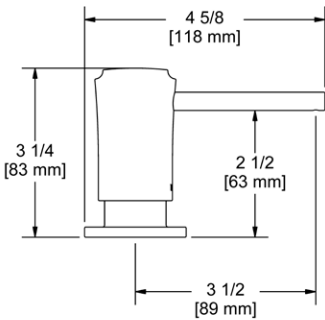

SD8 Soap Dispenser

- Brass construction
- 13.5 fluid ounce bottle capacity
- Top fill

Suggested Retail Price				
	C	SS	BK	BG
SD8 _ _	183	229	270	270

SD9 Soap Dispenser

- Brass construction
- 13.5 fluid ounce bottle capacity
- Top fill

Suggested Retail Price				
	C	SS	BK	BG
SD9 _ _	196	245	270	278

LS450 Soap Dispenser

- Brass construction
- 12 fluid ounce bottle capacity
- Top fill

Suggested Retail Price			
	APC	PN	MB
LS450L _ _	157	188	204

ROHL

AS425 Waste Disposal Air Switch Button

- Remote on/off air switch button for activating garbage disposals
- Solution for island countertops or where an electrical switch is not available

Suggested Retail Price			
	APC	PN	MB
AS425 _ _	100	120	130

ROHL

AS450 Waste Disposal Control Box With Air Switch Button

- Remote on/off air switch button for activating garbage disposals
- Solution for island countertops or where an electrical switch is not available
- Control box with mounting hardware included

Suggested Retail Price			
	APC	PN	MB
AS450 _ _	301	361	391

ROHL