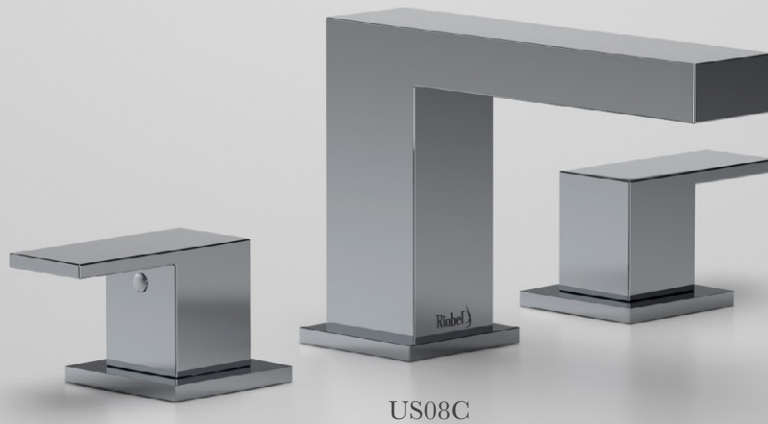

# KUBIK™

Here is beauty, squared. The linear form of the Kubik Collection makes a strong impression with block shapes of elegant proportions. It is a truly modern sculpture for the bathroom, made to stand out, especially in minimalist and contemporary décor. Expert engineering ensures precision performance and a variety of finish options allow you to make your own statement.