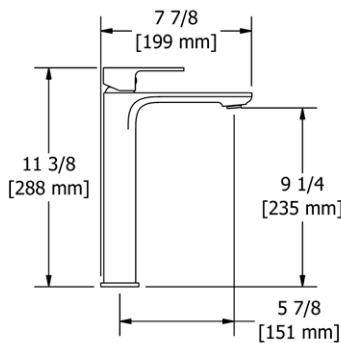

EQL01 Equinox™ Single Handle Tall Lavatory Faucet