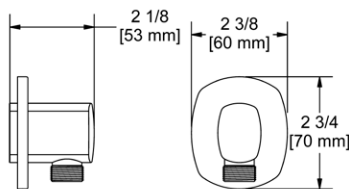

794 Handshower Outlet

Suggested Retail Price

	C
794 _ _	112

- Complements Venty™ collection and other transitional designs

772 Handshower Outlet