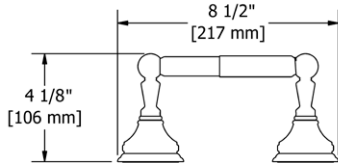

+

L

×

PARADOX

PROFILE

REFLET

RETRO

RIU

SALOMÉ

SYLLA

VENTY

ZENDO

LAVATORY DRAINS

ROUGH-IN VALVES

SHOWER

CARE & MAINTENANCE

TERMS

RT3 Retro™ Toilet Paper Holder

- There's no need to compromise on design in this essential space

Suggested Retail Price

	C	PN	BN
RT3	227	367	367