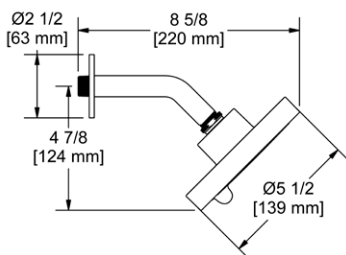

366 6" 2-Function Showerhead With Arm