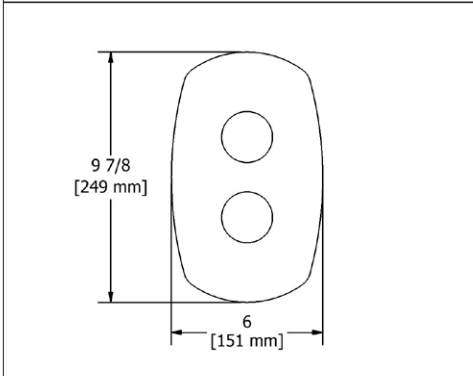

VY83 (SHARED) Venty™ 3/4" Therm & Pressure Balance Multi-Function System

Suggested Retail Price

C	
VY83	1458

- Rough-in valve included with trim
- 2 temperature and 2 volume controls; also supports 2 optional volume controls
- Multi-function with optional volume controls
- 20 GPM at 60 PSI