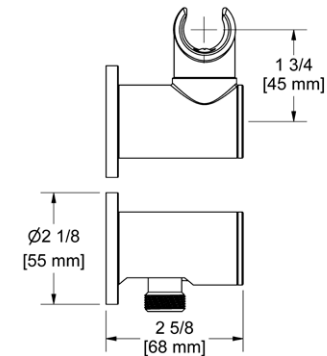

- Rounded design complements most collections

Suggested Retail Price		
	C	BN
4901	16	23

**4903 Wall Mount Handshower Holder**

- Adjustable

Suggested Retail Price		
	C	BN
4903	30	37

**4950 Handshower Outlet With Holder**