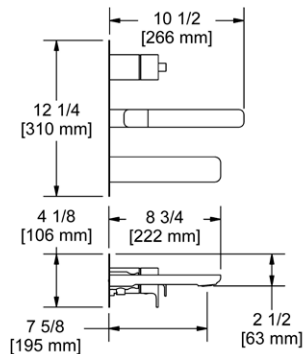

EQ21 Equinox™ Wall Mount Tub Filler

- Thermostatic & pressure balance
- Single-function anti-calcium handshower at 1.8 GPM at 60 PSI
- 5 GPM at 60 PSI
- 1/2" female NPT inlet

Suggested Retail Price

	C	BK
EQ21	1236	1608