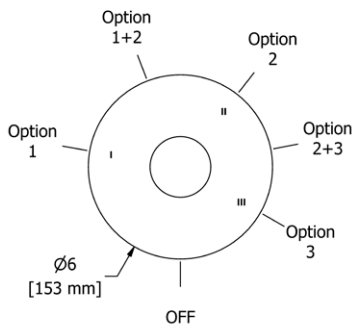

+

J

L

X

CICLO

CLASSIC

CS

EDGE

EIFFEL

EQUINOX

FRESK

GS

KUBIK

MOMENTI

PALLACE

PARABOLA