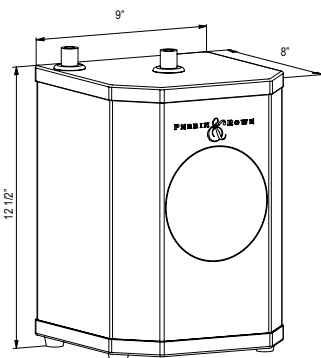

G7545 Lux™ Hot Water Dispenser

Suggested Retail Price			
Handle	APC	PN	MB
G7545LM _ _ -2	331	428	634

- 1.2 GPM at 45 PSI (CEC compliant)
- For use with U.1998 high performance hot water tank and U.1106 filter

GKIT7545 Lux™ Hot Water Dispenser, Tank And Filter Kit

Suggested Retail Price			
Handle	APC	PN	MB
GKIT7545LM _ _ -2	1573	1670	1876

- .5 GPM at 45 PSI (CEC compliant)
- Order U.PRF1 for hot water replacement filter cartridge
- Includes U.1998 Hot water tank and U.1106 filter system

U.PRF1 Hot Water Replacement Filter Cartridge

Suggested Retail Price	
Handle	MB
U.PRF1	123

- Designed for use with U.1106 and U.1408 hot water filtration systems
- Recommend changing filter every 6 months or 1,000 gallons

U.1106 Hot Water Filtration System

Suggested Retail Price	
Handle	MB
U.1106	355

- Includes cartridge, housing and connection hoses
- Filter faucet not included
- For replacement filter cartridge, order U.PRF1: $123
- Recommend changing filter every 6 months or 1,000 gallons

U.1998 High Performance Hot Water Tank

Suggested Retail Price	
Handle	MB
U.1998	887

- 3-Year limited warranty
- Not compatible with ISE type dispensers