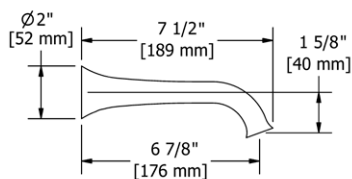

CICLO

CLASSIC

CS

EDGE

EIFFEL

EQUINOX

FRESK

GS

KUBIK

MOMENTI

PALLACE

PARABOLA

ED01 Edge Single Handle Lavatory Faucet

Suggested Retail Price			
	C	PN	BN
ED01 _ _ _	318	382	398

- 1.2 GPM at 60 PSI (WaterSense and CEC compliant)
- Push drain included with faucet

ED08 Edge Widespread Lavatory Faucet

Suggested Retail Price			
Handle	C	PN	BN
ED08+ _ _	448	538	560
ED08L _ _	448	538	560

- 1.2 GPM at 60 PSI (WaterSense and CEC compliant)
- Quick Connect system for easy installation
- Push drain included with faucet

ED03 Edge Wall Mount Lavatory Faucet

Suggested Retail Price			
Handle	C	PN	BN
ED03+ _ _	598	718	748
ED03L _ _	598	718	748

- 1.2 GPM at 60 PSI (WaterSense and CEC compliant)
- Drain sold separately. See drain options below and Lavatory Drain tab for pricing

See Lavatory Drains Tab for pricing.

ED80 Edge Wall Mount Tub Spout

Suggested Retail Price			
	C	PN	BN
ED80 _ _ _	178	243	243

- 1/2" copper slip fit inlet