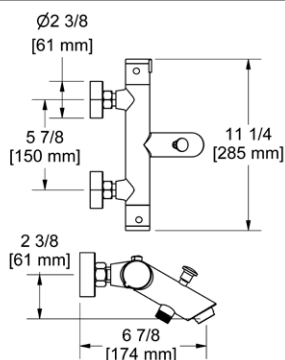

CSTM81 1/2" Thermostatic External Bar With Diverter and Tub Spout

Suggested Retail Price

	C
CSTM81	423

- 4 GPM at 60 PSI
- 3/4" female NPT inlet