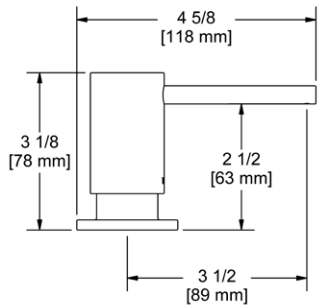

SD8 Soap Dispenser

- Brass construction
- 13.5 fluid ounce bottle capacity
- Top fill

Suggested Retail Price

	C	SS	BK	BG
SD8 _ _	183	229	270	270

SD9 Soap Dispenser