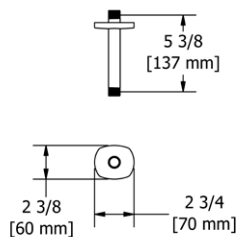

- Escutcheon included

Suggested Retail Price					
C	PN	BN	BK	BG	
558	78	105	105	114	114

**598 6" Ceiling Mount Shower Arm With Oval Escutcheon**

- Escutcheon included

Suggested Retail Price	
C	BG
598	77

**507 12" Ceiling Mount Shower Arm With Round Escutcheon**