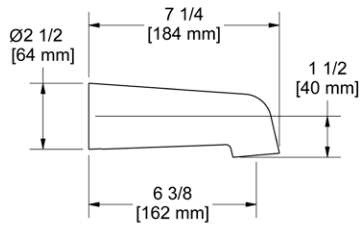

C

BK

870 Wall Mount Tub Spout

- 1/2" copper slip fit inlet

Suggested Retail Price

	C	PN	BN	BK
870 _ _	49	59	62	64