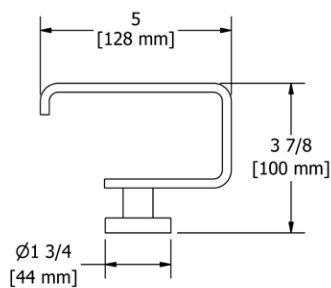

PX3 Paradox™ Toilet Paper Holder

Suggested Retail Price

	C	BN	BK	BG
PX3 _ _	95	158	173	173

- There's no need to compromise on design in this essential space