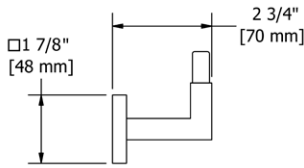

KS0 Kubik™ Robe Hook