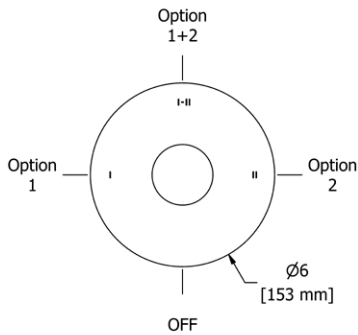

TPATM23 (SHARED) Pallace™ 1/2" Therm & Pressure Balance Trim with 3 Functions

Suggested Retail Price

Handle	C	PN	BN
TPATM23	414	516	518
TPATM23+	414	516	518

- Patented valve technology with both thermostatic and pressure balance functionality
- Temperature and volume control with diverter
- 3 functions
- Rough-in valve sold separately:
  - Order R23 therm & pressure balance rough-in valve: $176