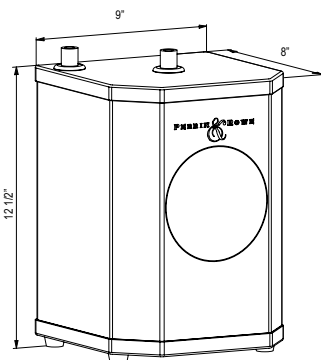

**U.1998 High Performance Hot Water Tank**

Suggested Retail Price	
Handle	\$
U.1998	887

- 3-Year limited warranty
- Not compatible with ISE type dispensers

**QL66 Modern Pot Filler**

- Dual quarter turn lever handle shut-offs, one at the wall and one at the outlet
- Folds away when not in use
- 1.8 GPM at 60 PSI (CEC compliant)