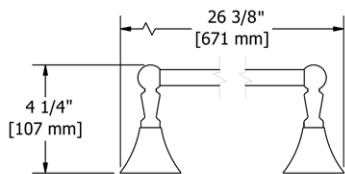

	C	PN	BN
HU3	147	189	189

- There's no need to compromise on design in this essential space

**HU5 Hudson™ 24" Towel Bar**

**Suggested Retail Price**

	C	PN	BN
HU5	179	243	243

- Length can be cut down

**HU6 Hudson™ Double 24" Towel Bar**