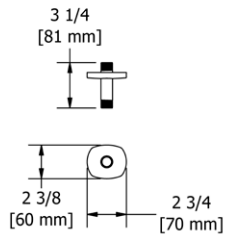

- Escutcheon included

Suggested Retail Price	
C	BG
599	65

508 6" Ceiling Mount Shower Arm With Round Escutcheon