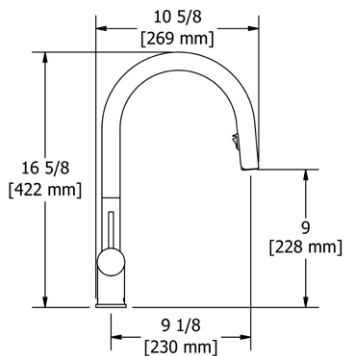

AZ801 Azure™ Two Handle Pull-Down Kitchen Faucet

Suggested Retail Price

	C	PN	SS	BK	BG
AZ801	598	718	748	778	850

- Boomerang™ pull-down technology seamlessly integrates sprayer into the spout while returning it quickly and easily to the sprayer's original position
- Dual-spray functionality with stream and spray settings
- 1.5 GPM at 60 PSI (CEC compliant)