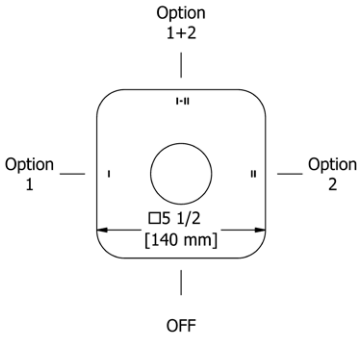

TEQ51 Equinox™ 1/2" Pressure Balance Trim

Suggested Retail Price

	C	BN	BK
TEQ51	224	340	365

- Temperature and volume control
- 1 function
- Rough-in valve sold separately:
  - Order R51 pressure balance rough-in valve: $142

TEQ23 (SHARED) Equinox™ 1/2" Therm & Pressure Balance Trim with 3 Functions

Suggested Retail Price

	C	BN	BK
TEQ23	414	540	577

- Patented valve technology with both thermostatic and pressure balance functionality
- Temperature and volume control with diverter
- 3 functions
- Rough-in valve sold separately:
  - Order R23 therm & pressure balance rough-in valve: $176