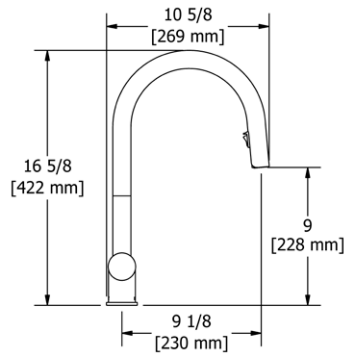

AZ201 Azure™ Pull-Down Kitchen Faucet

Suggested Retail Price

	C	PN	SS	BK	BG
AZ201	498	598	623	648	708

- Boomerang™ pull-down technology seamlessly integrates sprayer into the spout while returning it quickly and easily to the sprayer's original position
- Dual-spray functionality with stream and spray settings
- 1.5 GPM at 60 PSI (CEC compliant)