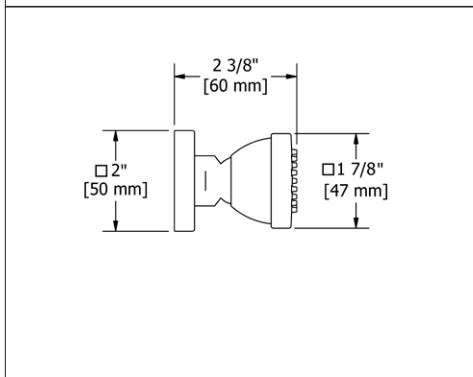

377 Single Function Body Spray