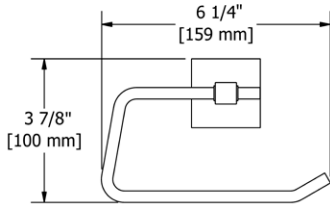

KS3 Kubik™ Toilet Paper Holder