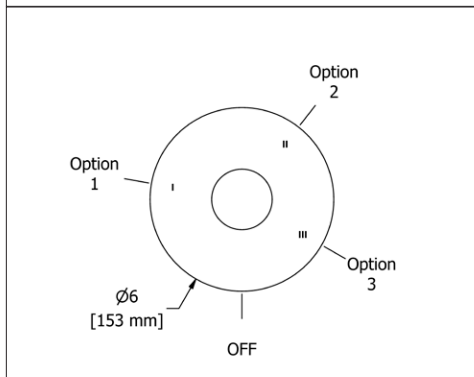

TGN47 (NO SHARE) Classic 1/2" Therm & Pressure Balance Trim with 3 Functions

Suggested Retail Price

Handle	C	PN	BN
TGN47 _ _	415	536	536
TGN47+ _ _	415	536	536

- Patented valve technology with both thermostatic and pressure balance functionality
- Temperature and volume control with diverter
- 3 functions (CEC Compliant)
- Rough-in valve sold separately:
  - Order R45 therm & pressure balance rough-in valve: $245