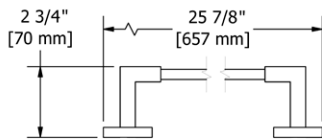

- There's no need to compromise on design in this essential space

**KS5 Kubik™ 24" Towel Bar**

**Suggested Retail Price**

	C	BN	BK
KS5	185	232	241

- Length can be cut down