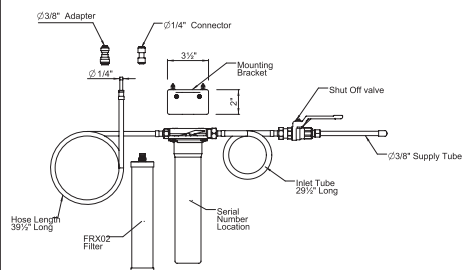

HRK-2000 Arolla™ Filtration System With Cartridge

Suggested Retail Price

	$
HRK-2000	639

- Includes cartridge, housing and connection hoses
- Filter faucet not included
- Recommend changing filter every 6 months or 1,000 gallons
- For replacement filter cartridge, order HRF-1000: $106
- Recommend changing filter system every 3 years due to constant water pressure on the inlet