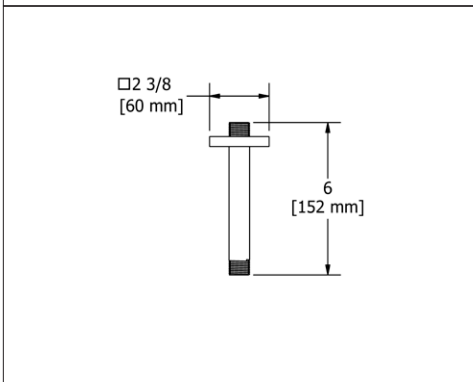

518 6" Ceiling Mount Shower Arm With Square Escutcheon

Suggested Retail Price

	C	PN	BN	BG
518 _ _	65	94	94	103

• Escutcheon included