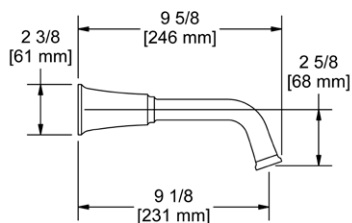

MMSQ05 Momenti™ Wall Mount Tub Filler

- Thermostatic & pressure balance
- Single-function anti-calcium handshower at 1.8 GPM at 60 PSI
- 10 GPM at 60 PSI
- 1/2" female NPT inlet

Suggested Retail Price

Handle	C	PN	BN	BK	BG	CBK	PNBK	BNBK	BGBK
MMSQ05+ _ _	1144	1399	1430	1601	1624	1144	1399	1430	1624
MMSQ05J _ _	1144	1399	1430	1601	1624	1144	1399	1430	1624
MMSQ05L _ _	1144	1399	1430	1601	1624	1144	1399	1430	1624
MMSQ05X _ _	1144	1399	1430	1601	1624	1144	1399	1430	1624