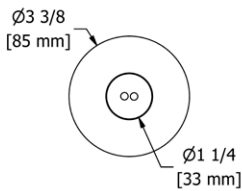

370 Single Function Body Spray

Suggested Retail Price				
	C	PN	BN	BN
370	152	208	208	

- Complements Eiffel™ collection and other transitional designs
- Swivel directional control
- 1 function
- 1.6 GPM at 60 PSI

350 Single Function Body Spray

Suggested Retail Price					
	C	PN	BN	BC	BG
350	130	195	195	184	184

- Swivel directional control
- 1 function
- 1.6 GPM at 60 PSI

369 Single Function Body Spray

Suggested Retail Price	
	C
369	276

- 1 function
- 1.0 GPM at 60 PSI (CEC compliant)

324 2-Function Body Spray

Suggested Retail Price	
	C
324	128

- Swivel directional control
- 2 functions
- 1.6 GPM at 60 PSI

399 Single Function Body Spray

Suggested Retail Price	
	C
399	301

- 1 function
- 1.0 GPM at 60 PSI (CEC compliant)