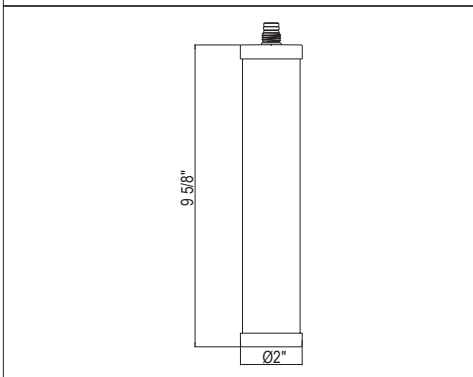

HRF-1000 Arolla™ Replacement Filter Cartridge

Suggested Retail Price

	$
HRF-1000	106

- Replacement cartridge for HRK-2000 filter system
- Recommend changing filter every 6 months or 1,000 gallons