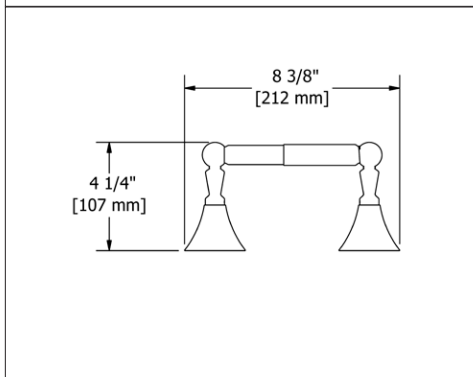

HU3 Hudson™ Toilet Paper Holder

Suggested Retail Price

	C	PN	BN
HU3	147	189	189

- There's no need to compromise on design in this essential space