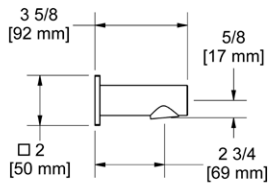

- 4 GPM at 60 PSI
- 1/2" copper slip fit inlet

Suggested Retail Price		
	C	BN
845	112	140