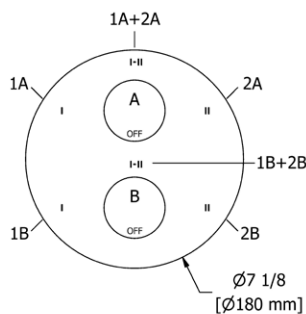

TPB46 (SHARED) Parabola™ 3/4" Therm & Pressure Balance Trim with 6 Functions