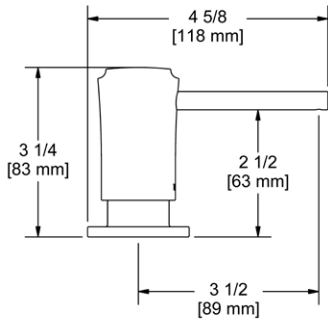

SD9 Soap Dispenser

- Brass construction
- 13.5 fluid ounce bottle capacity
- Top fill

Suggested Retail Price				
	C	SS	BK	BG
SD9	196	245	270	278

SD8 Soap Dispenser

- Brass construction
- 13.5 fluid ounce bottle capacity
- Top fill

Suggested Retail Price				
	C	SS	BK	BG
SD8	183	229	270	270

AS425 Waste Disposal Air Switch Button

- Remote on/off air switch button for activating garbage disposals
- Solution for island countertops or where an electrical switch is not available

Suggested Retail Price			
	APC	PN	MB
AS425	100	120	130

AS450 Waste Disposal Control Box With Air Switch Button

- Remote on/off air switch button for activating garbage disposals
- Solution for island countertops or where an electrical switch is not available
- Control box with mounting hardware included

Suggested Retail Price			
	APC	PN	MB
AS450	301	361	391

AG600 Air Gap

- Prevents contaminated sink water from entering the dishwasher

Suggested Retail Price			
	APC	PN	MB
AG600	71	85	92