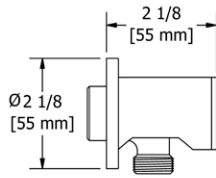

775 Handshower Outlet

Suggested Retail Price

	C	PN	BN	BK	BG
775 _ _	40	68	68	74	74

- 1/2" outlet male; 1/2" inlet female NPT

710 Handshower Outlet