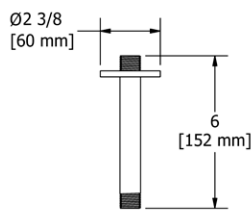

- Escutcheon included

Suggested Retail Price					
C	PN	BN	BK	BG	
508	39	66	66	71	71

558 6" Ceiling Mount Shower Arm With Round Escutcheon