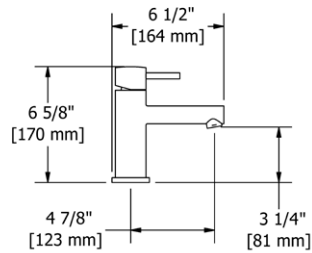

CICLO

CLASSIC

CS

EDGE

EIFFEL

EQUINOX

FRESK

GS

KUBIK

MOMENTI

PALLACE

PARABOLA