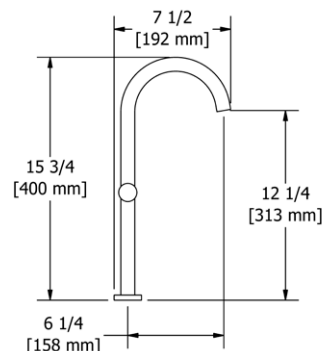

RU01 Riu™ Single Handle Lavatory Faucet

Suggested Retail Price

Handle	C	PN	BN	BK	BG
RU01 __	368	442	460	479	523
RU01KN __	387	465	484	504	550

- 1.2 GPM at 60 PSI (CEC compliant)
- Push drain included with faucet

RL01 Riu™ Single Handle Tall Lavatory Faucet

Suggested Retail Price

Handle	C	PN	BN	BK	BG
RL01 __	498	598	623	648	708
RL01KN __	518	622	648	674	736

- 1.2 GPM at 60 PSI (CEC compliant)
- Drain sold separately. See drain options below and Lavatory Drain tab for pricing

See Lavatory Drains Tab for pricing.

RU08 Riu™ Widespread Lavatory Faucet with C-Spout

Suggested Retail Price

Handle	C	PN	BN	BK	BG
RU08+ __	498	598	623	648	708
RU08+KN __	518	622	648	674	736
RU08L __	498	598	623	648	708
RU08LKN __	518	622	648	674	736

- 1.2 GPM at 60 PSI (CEC compliant)
- Quick Connect system for easy installation
- Push drain included with faucet

RUSQ08 Riu™ Widespread Lavatory Faucet with U-Spout

Suggested Retail Price

Handle	C	PN	BN	BK	BG
RUSQ08+ __	498	598	623	648	708
RUSQ08+KN __	518	622	648	674	736
RUSQ08L __	498	598	623	648	708
RUSQ08LKN __	518	622	648	674	736

- 1.2 GPM at 60 PSI (WaterSense and CEC compliant)
- Quick Connect system for easy installation
- Push drain included with faucet