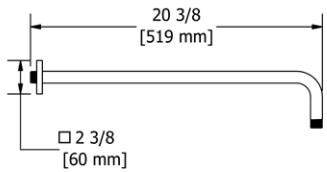

• Escutcheon included

Suggested Retail Price				
C	PN	BN	BG	
533	116	175	175	187

547 21" Wall Mount Shower Arm With Square Escutcheon