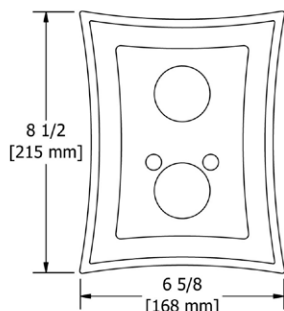

EF83 (SHARED) Eiffel™ 3/4" Therm & Pressure Balance Multi-Function System