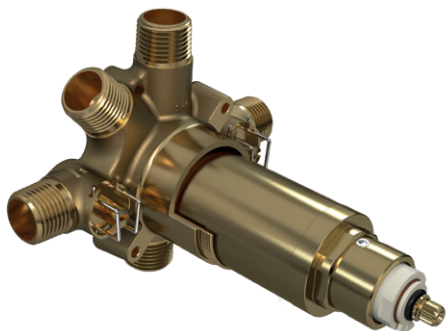

PRESSURE BALANCE ROUGH-IN VALVE

No variation in temperature, provides consistent comfort.

Balancing spool: Stabilizes water pressure

THERM & PRESSURE BALANCE ROUGH-IN VALVE

The 1/2" or 3/4" valve systems offer the best of both pressure balance and thermostatic systems by stabilizing water pressure for steady temperature performance, even in the event of a 50% drop in pressure.

Balancing spool
Stabilizes water pressure

Temperature sensor
For steady temperature performance

3/4" HIGH PERFORMANCE ROUGH-IN AND TRIM

Preset all shower components at two different temperatures for two users simultaneously with the 3/4" high performance shower system that gives you up to 20 GPM. The difference between this shower for two and the R46 is its outstanding performance, allowing you to connect 4 body sprays out of one port. This shower system has two integrated volume controls and two outlets for optional volume controls. Choose which function you want to use and preset your temperature to save time.

1A 10 GPM at 60 PSI | **1B** Optional outlet (requires volume control) 2.9 GPM at 60 PSI

2A 7.4 GPM at 60 PSI | **2B** Optional outlet (requires volume control) 2.9 GPM at 60 PSI

Multi-function: 2 different temperatures | 2 integrated volume controls | + 2 optional volume controls