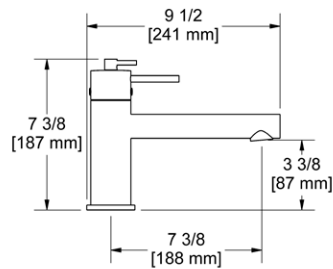

- Single-function anti-calcium handshower at 1.8 GPM at 60 PSI
- 6 GPM at 60 PSI
- 1/2" male NPT inlet

Suggested Retail Price

	C	BK
GS29 _ _	809	1052