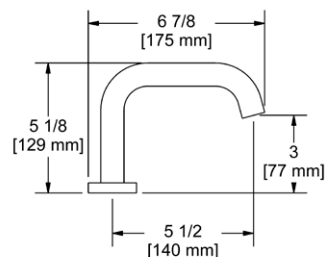

RUSQ08 Riu™ Widespread Lavatory Faucet with U-Spout

Suggested Retail Price

Handle	C	PN	BN	BK	BG
RUSQ08+ __	498	598	623	648	708
RUSQ08+KN __	518	622	648	674	736
RUSQ08L __	498	598	623	648	708
RUSQ08LKN __	518	622	648	674	736

- 1.2 GPM at 60 PSI (WaterSense and CEC compliant)
- Quick Connect system for easy installation
- Push drain included with faucet