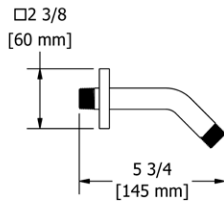

546 6" Wall Mount Shower Arm With Square Escutcheon

• Escutcheon included

Suggested Retail Price		
	C	BN
546 _ _	47	60

574 16" Wall Mount Shower Arm With Square Escutcheon