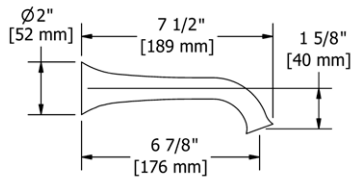

CICLO

CLASSIC

CS

EDGE

EIFFEL

EQUINOX

FRESK

GS

KUBIK

MOMENTI

PALLACE

PARABOLA

ED01 Edge Single Handle Lavatory Faucet

Suggested Retail Price			
	C	PN	BN
ED01 _ _ _	318	382	398

- 1.2 GPM at 60 PSI (WaterSense and CEC compliant)
- Push drain included with faucet

ED08 Edge Widespread Lavatory Faucet

Suggested Retail Price			
Handle	C	PN	BN
ED08+ _ _	448	538	560
ED08L _ _	448	538	560

- 1.2 GPM at 60 PSI (WaterSense and CEC compliant)
- Quick Connect system for easy installation
- Push drain included with faucet

ED03 Edge Wall Mount Lavatory Faucet

Suggested Retail Price			
Handle	C	PN	BN
ED03+ _ _	598	718	748
ED03L _ _	598	718	748

- 1.2 GPM at 60 PSI (WaterSense and CEC compliant)
- Drain sold separately. See drain options below and Lavatory Drain tab for pricing

See Lavatory Drains Tab for pricing.

ED80 Edge Wall Mount Tub Spout

Suggested Retail Price			
	C	PN	BN
ED80 _ _ _	178	243	243

- 1/2" copper slip fit inlet