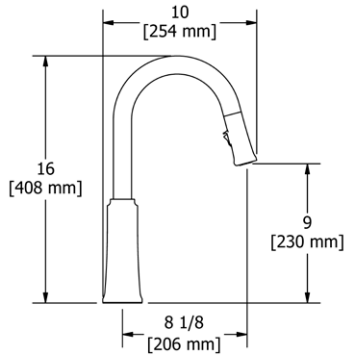

MYTHIC

SOLSTICE

TRATTORIA