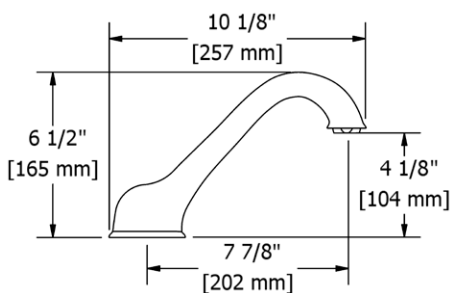

GN12 Classic 4-Hole Deck Mount Tub Filler

Suggested Retail Price

Handle	C	PN	BN	CW
GN12+ _ _	884	1158	1158	
GN12L _ _	884	1158	1158	884

- Single-function anti-calcium handshower at 1.8 GPM at 60 PSI
- 11 GPM at 60 PSI
- 1/2" male NPT inlet