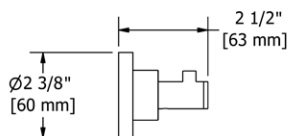

**ST0 Star Robe Hook**

**Suggested Retail Price**

	C	PN	BN	BK	BG
ST0	68	112	112	120	120

- Holds one robe or towel close to your shower or bathing space

**ST3 Star Toilet Paper Holder**

**Suggested Retail Price**