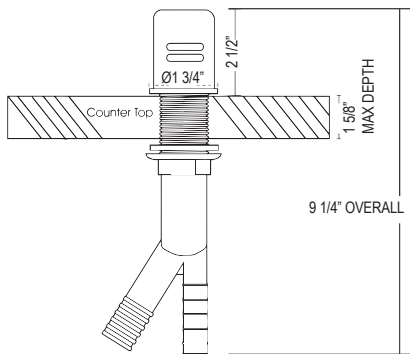

AG600 Air Gap

Suggested Retail Price

	APC	PN	MB
AG600	71	85	92

- Prevents contaminated sink water from entering the dishwasher

ROHL