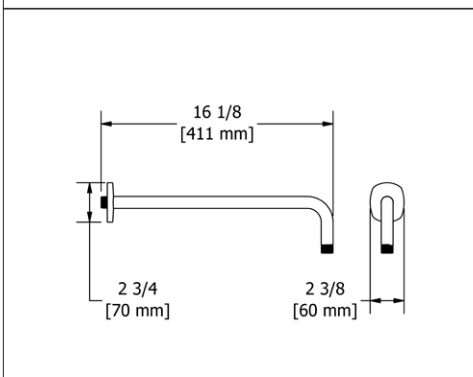

594 16" Wall Mount Shower Arm With Oval Escutcheon

- Escutcheon included

Suggested Retail Price

C
594
118