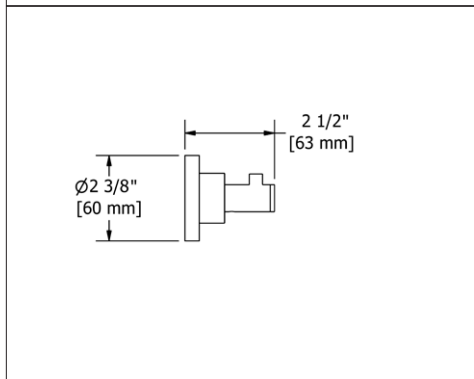

ST0 Star Robe Hook

Suggested Retail Price

	C	PN	BN	BK	BG
ST0	68	112	112	120	120

- Holds one robe or towel close to your shower or bathing space