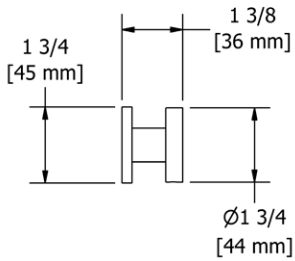

PX0 Paradox™ Robe Hook

Suggested Retail Price

	C	BN	BK	BG
PX0 _ _	68	100	112	112

- Holds one robe or towel close to your shower or bathing space

PX3 Paradox™ Toilet Paper Holder

Suggested Retail Price

	C	BN	BK	BG
PX3 _ _	95	158	173	173

- There's no need to compromise on design in this essential space

PX5 Paradox™ 24" Towel Bar

Suggested Retail Price

	C	BN	BK	BG
PX5 _ _	197	289	325	325

- Length can be cut down

PX6 Paradox™ Double 24" Towel Bar

Suggested Retail Price

	C	BN	BK	BG
PX6 _ _	328	477	518	518

- Length cannot be cut down

PX7 Paradox™ Towel Ring

Suggested Retail Price

	C	BN	BK	BG
PX7 _ _	115	177	212	212

- Elegantly display bath towels in a coordinated fashion with other accessories