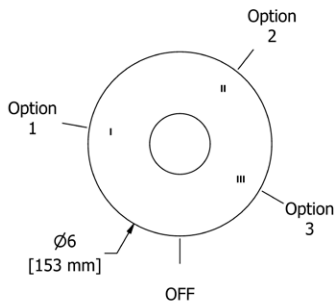

TRT45 (SHARED) Retro™ 1/2" Therm & Pressure Balance Trim with 5 Functions

Suggested Retail Price

Handle	C	PN	BN
TRT45	426	516	532
TRT45+	426	516	532

- Patented valve technology with both thermostatic and pressure balance functionality
- Temperature and volume control with diverter
- 5 functions
- Rough-in valve sold separately:
  - Order R45 therm & pressure balance rough-in valve: $245

TRT47 (NO SHARE) Retro™ 1/2" Therm & Pressure Balance Trim with 3 Functions

Suggested Retail Price

Handle	C	PN	BN
TRT47	426	516	532
TRT47+	426	516	532

- Patented valve technology with both thermostatic and pressure balance functionality
- Temperature and volume control with diverter
- 3 functions (CEC Compliant)
- Rough-in valve sold separately:
  - Order R45 therm & pressure balance rough-in valve: $245

TRT46 (SHARED) Retro™ 3/4" Therm & Pressure Balance Trim with 6 Functions

Suggested Retail Price

Handle	C	PN	BN
TRT46	777	949	972
TRT46+	777	949	972

- Patented valve technology with both thermostatic and pressure balance functionality
- 2 temperature and volume controls with diverters
- 6 functions
- Rough-in valve sold separately:
  - Order R46 therm & pressure balance rough-in valve: $373

RT83 (SHARED) Retro™ 3/4" Therm & Pressure Balance Multi-Function System

Suggested Retail Price

Handle	C	PN	BN
RT83	1288	1545	1610
RT83+	1288	1545	1610

- Rough-in valve included with trim
- 2 temperature and 2 volume controls; also supports 2 optional volume controls
- Multi-function with optional volume controls
- 20 GPM at 60 PSI

RTO Retro™ Double Robe Hook

Suggested Retail Price

	C	PN	BN
RTO	123	194	194

- Optimize space with this double hook for multiple robe/towel storage