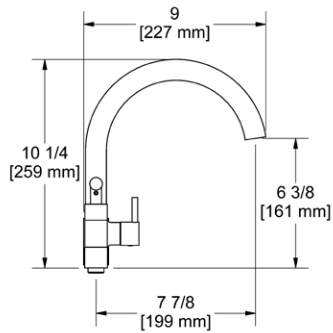

PA06 Pallace™ Two Hole Tub Filler

Suggested Retail Price

Handle	C	PN	BN
PA06+ _ _	706	965	965
PA06L _ _	706	965	965

- Single-function anti-calcium handshower at 1.8 GPM at 60 PSI
- 11 GPM at 60 PSI
- 3/4" female NPT inlet
- Sold as wall mount installation
- For deck mount or floor mount installation, order TU02, TU26, TU33, or TU99

TU26 26" Floor Mount Riser Pair

Suggested Retail Price

	C	PN	BN	BK
TU26 _ _	573	809	809	745

- 3/4" outlet male; 1/2" inlet female NPT

TU04 4" Deck Mount Riser Pair

Suggested Retail Price

	C	PN	BN
TU04 _ _	233	322	322

- 3/4" outlet male; 1/2" inlet female NPT

EXTTU33 3 1/2" Union Extensions

Suggested Retail Price

	C	BN
EXTTU33 _ _	93	116

- 3/4" outlet male; 1/2" inlet female NPT

TPATM51 Pallace™ 1/2" Pressure Balance Trim

Suggested Retail Price

	C	PN	BN
TPATM51 _ _	224	327	327

- Temperature and volume control
- 1 function
- Rough-in valve sold separately:
  - Order R51 pressure balance rough-in valve: $142