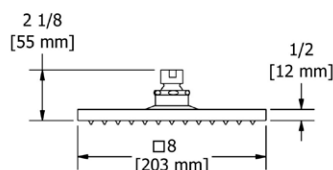

488 8" Rain Showerhead

- 1 function
- Flow rate options at 60 PSI:
  - 2.0 GPM
  - For 1.8 GPM, order -WS version (CEC compliant)

Suggested Retail Price

	C	PN	BN	BK	BG
488 __	260	338	338	363	369
488 __-WS	260	338	338	363	369