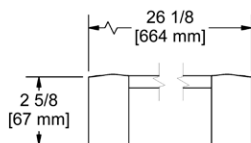

TRF46 (SHARED) Reflet 3/4" Therm & Pressure Balance Trim with 6 Functions

Suggested Retail Price

	C	BN	BC	BG
TRF46 _ _	698	873	838	992

- Available: Spring 2021
- Patented valve technology with both thermostatic and pressure balance functionality
- 2 temperature and volume controls with diverters
- 6 functions
- Rough-in valve sold separately:
  - Order R46 therm & pressure balance rough-in valve: $373

NEW

RFO Reflet Robe hook

Suggested Retail Price

	C	BN	BC	BG
RFO _ _	68	85	82	97

- Available: Spring 2021
- Holds one robe or towel close to your shower or bathing space

NEW

RF3 Reflet Toilet Paper holder

Suggested Retail Price

	C	BN	BC	BG
RF3 _ _	138	173	166	196

- Available: Spring 2021
- There's no need to compromise on design in this essential space

NEW

RF5 Reflet 24" towel bar

Suggested Retail Price

	C	BN	BC	BG
RF5 _ _	198	248	238	282

- Available: Spring 2021
- Length can be cut down

NEW

RF7 Reflet Towel hook

Suggested Retail Price

	C	BN	BC	BG
RF7 _ _	148	185	178	211

- Available: Spring 2021
- Elegantly display bath towels in a coordinated fashion with other accessories

NEW