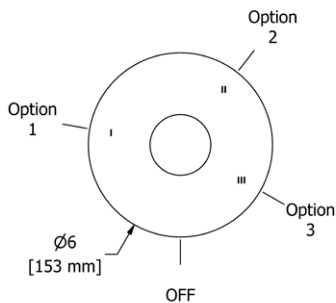

+

J

L

X

CICLO

CLASSIC

CS

EDGE

EIFFEL

EQUINOX

FRESK

GS

KUBIK

MOMENTI

PALLACE

PARABOLA

TMMRD45 (SHARED) Momenti™ 1/2" Therm & Pressure Balance Trim with 5 Functions

Suggested Retail Price

Handle	C	PN	BN	BK	BG	CBK	PNBK	BNBK	BGBK
TMMRD45+ __	491	624	624	702	702	491	624	624	702
TMMRD45J _	491	624	624	704	704	491	624	624	704
TMMRD45L __	491	624	624	702	702	491	624	624	702
TMMRD45X __	491	624	624	702	702	491	624	624	702

- Patented valve technology with both thermostatic and pressure balance functionality
- Temperature and volume control with diverter
- 5 functions
- Rough-in valve sold separately:
  - Order R45 therm & pressure balance rough-in valve: $245

TMMRD47 (NO SHARE) Momenti™ 1/2" Therm & Pressure Balance Trim with 3 Functions

Suggested Retail Price

Handle	C	PN	BN	BK	BG	CBK	PNBK	BNBK	BGBK
TMMRD47+ __	499	636	636	702	702	499	636	636	702
TMMRD47J _	499	636	636	704	704	499	636	636	704
TMMRD47L __	499	636	636	702	702	499	636	636	702
TMMRD47X __	499	636	636	702	702	499	636	636	702

- Patented valve technology with both thermostatic and pressure balance functionality
- Temperature and volume control with diverter
- 3 functions (CEC Compliant)
- Rough-in valve sold separately:
  - Order R45 therm & pressure balance rough-in valve: $245

TMMRD46 (SHARED) Momenti™ 3/4" Therm & Pressure Balance Trim with 6 Functions

Suggested Retail Price

Handle	C	PN	BN	CBK	PNBK	BNBK
TMMRD46+ __	944	1141	1180	944	1141	1180
TMMRD46J _	942	1141	1178	942	1141	1178
TMMRD46L __	944	1141	1178	944	1141	1178
TMMRD46X __	944	1141	1180	944	1141	1180

- Patented valve technology with both thermostatic and pressure balance functionality
- 2 temperature and volume controls with diverters
- 6 functions
- Rough-in valve sold separately:
  - Order R46 therm & pressure balance rough-in valve: $373