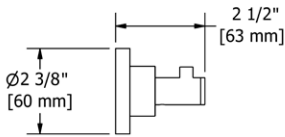

- Holds one robe or towel close to your shower or bathing space

Suggested Retail Price

	C	PN	BN	BK	BG
ST0 _ _	68	112	112	120	120

ST3 Star Toilet Paper Holder