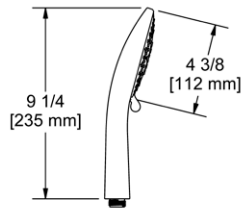

- 6 functions
- 1.8 GPM at 60 PSI (CEC compliant), -WS Version

Suggested Retail Price			
	C	PN	BN
4368 _ _-WS	118	142	148

4372 4" 4-Function Handshower