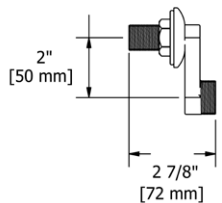

CICLO

CLASSIC

CS

EDGE

EIFFEL

EQUINOX

FRESK

GS

KUBIK

MOMENTI

PALLACE

PARABOLA

TU33 30" Floor Mount Riser Pair

Suggested Retail Price

	C	PN	BN
TU33	660	951	951

- 3/4" outlet male; 1/2" inlet female NPT
- Rough-in valve and trim included

TU44 30" Floor Mount Riser Pair With Stop Valves

Suggested Retail Price

	C	BN
TU44	1001	1440

- 3/4" stop valves
- 3/4" outlet male; 1/2" inlet female NPT
- Rough-in valve and trim included

TU99 4" Deck Mount Riser Pair

Suggested Retail Price

	C	PN	BN
TU99	161	233	233

- 3/4" outlet male; 1/2" inlet female NPT

TU02 2" Wall Mount Riser Pair

Suggested Retail Price

	C	BN
TU02	109	161

- 3/4" outlet male; 1/2" inlet female NPT

EXTTU33 3 1/2" Union Extensions

Suggested Retail Price

	C	BN
EXTTU33	93	116

- 3/4" outlet male; 1/2" inlet female NPT