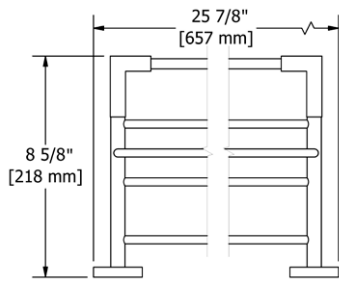

KS9 Kubik™ 24" Towel Bar With Shelf

Suggested Retail Price

	C	BN	BK
KS9 _ _	387	484	504

- Length cannot be cut down