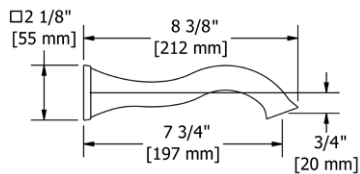

- 1/2" copper slip fit inlet

Suggested Retail Price

	C	PN	BN
EF80	276	357	357