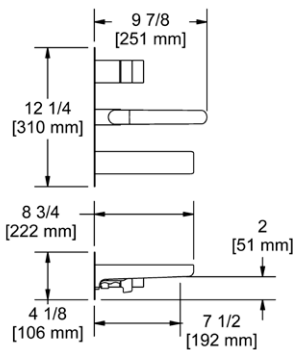

PB21 Parabola™ Wall Mount Tub Filler

- Thermostatic & pressure balance
- Single-function anti-calcium handshower at 1.8 GPM at 60 PSI
- 5 GPM at 60 PSI
- 1/2" female NPT inlet

Suggested Retail Price

	C	PN	BK	BG
PB21 _ _	1258	1510	1636	1787