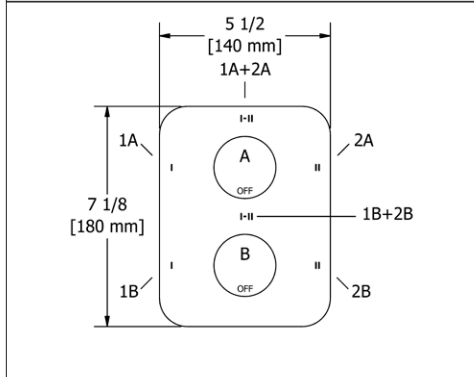

TSA46 (SHARED) Salomé™ 3/4" Therm & Pressure Balance Trim with 6 Functions

Suggested Retail Price

	C	PN
TSA46	908	1099

- Patented valve technology with both thermostatic and pressure balance functionality
- 2 temperature and volume controls with diverters
- 6 functions
- Rough-in valve sold separately:
  - Order R46 therm & pressure balance rough-in valve: $373