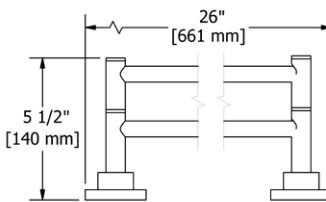

ST6 Star Double 24" Towel Bar

Suggested Retail Price

	C	PN	BN	BK	BG
ST6	288	399	399	431	431

- Length cannot be cut down