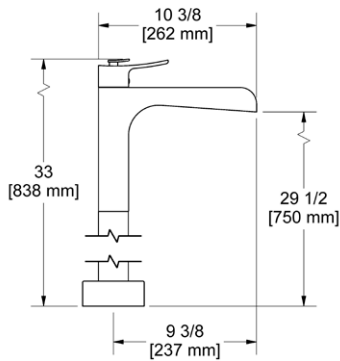

TZOOP37 Zendo™ Single Hole Floor Mount Tub Filler Trim with Trough

Suggested Retail Price		
	C	BN
TZOOP37	3337	4713

- Single-function anti-calcium handshower at 1.8 GPM at 60 PSI
- 10 GPM at 60 PSI
- Rough-in valve sold separately:
  - Order RHFS floor mount tub filler rough-in valve: $241
  - Order RHBX floor mount tub filler rough-in valve for concrete floor installation: $483