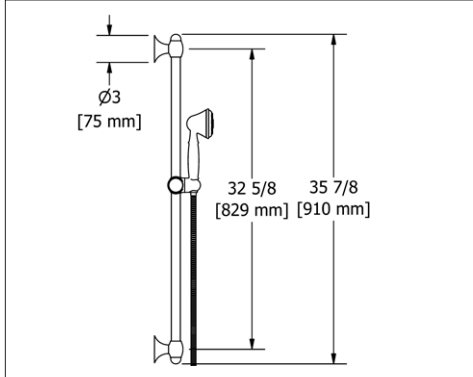

**4815 Handshower Set With 36" Slide Bar and 4-Function Handshower**

**Suggested Retail Price**

	C
4815 __	298
4815 __-WS	298

- 4365 4-function handshower
- Flow rate options at 60 PSI:
  - 2.0 GPM
  - For 1.8 GPM, order -WS version (CEC compliant)