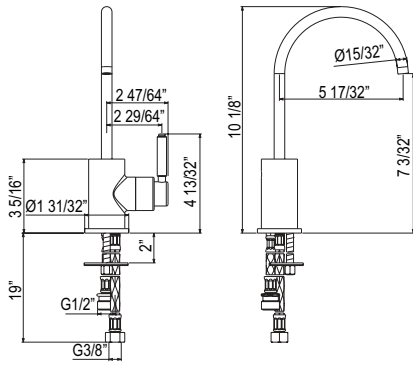

G7545 Lux™ Hot Water Dispenser

Suggested Retail Price			
Handle	APC	PN	MB
G7545LM _ _ -2	331	428	634

- 1.2 GPM at 45 PSI (CEC compliant)
- For use with U.1998 high performance hot water tank and U.1106 filter