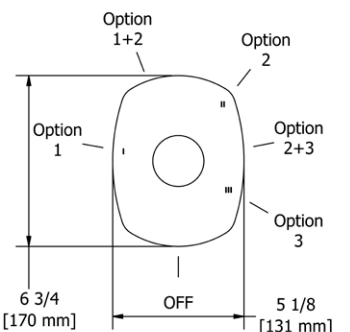

TVY45 (SHARED) Venty™ 1/2" Therm & Pressure Balance Trim with 5 Functions

Suggested Retail Price

	C
TVY45	473

- Patented valve technology with both thermostatic and pressure balance functionality
- Temperature and volume control with diverter
- 5 functions
- Rough-in valve sold separately:
  - Order R45 therm & pressure balance rough-in valve: $245