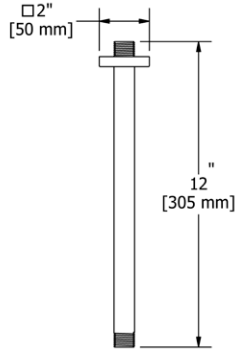

577 12" Ceiling Mount Shower Arm With Square Escutcheon

- Escutcheon included

Suggested Retail Price				
	C	PN	BN	BK
577 _ _	100	136	136	151