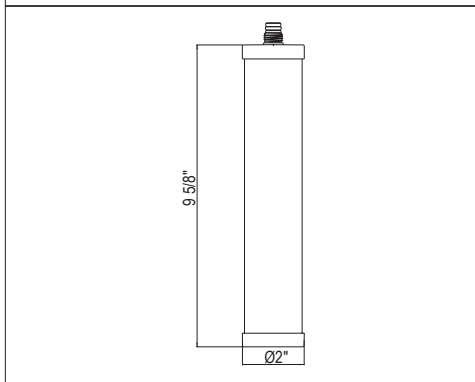

HRF-1000 Arolla™ Replacement Filter Cartridge

Suggested Retail Price

	$
HRF-1000	106

- Replacement cartridge for HRK-2000 filter system
- Recommend changing filter every 6 months or 1,000 gallons