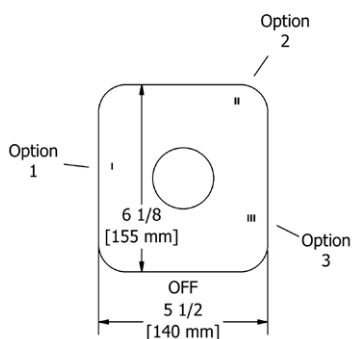

TFR47 (NO SHARE) Fresk™ 1/2" Therm & Pressure Balance Trim with 3 Functions

Suggested Retail Price

	C	BN
TFR47	473	611

- Patented valve technology with both thermostatic and pressure balance functionality
- Temperature and volume control with diverter
- 3 functions (CEC Compliant)
- Rough-in valve sold separately:
  - Order R45 therm & pressure balance rough-in valve: $245