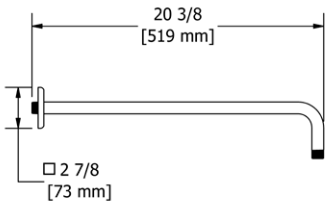

• Escutcheon included

Suggested Retail Price			
C	PN	BK	
523	136	201	201

533 20" Wall Mount Shower Arm With Square Escutcheon