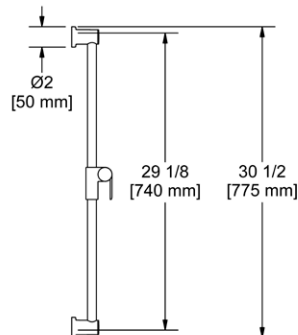

4855 31" Shower Bar

- Easy-Glide adjustable slider

Suggested Retail Price					
	C	PN	BN	BK	BG
4855 _ _	144	174	180	196	205