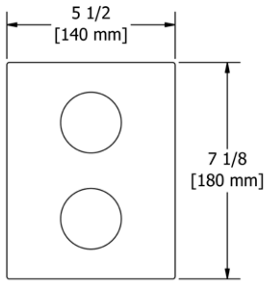

TPFTQ46 (SHARED) Profile® 3/4" Therm & Pressure Balance Trim with 6 Functions

Suggested Retail Price

	C
TPFTQ46	777

- Patented valve technology with both thermostatic and pressure balance functionality
- 2 temperature and volume controls with diverters
- 6 functions
- Rough-in valve sold separately:
  - Order R46 therm & pressure balance rough-in valve: $373

PFTQ83 (SHARED) Profile® 3/4" Therm & Pressure Balance Multi-Function System

Suggested Retail Price

	C
PFTQ83	1288

- Rough-in valve included with trim
- 2 temperature and 2 volume controls; also supports 2 optional volume controls
- Multi-function with optional volume controls
- 20 GPM at 60 PSI

KSO Kubik™ Robe Hook

Suggested Retail Price

	C	BN	BK
KSO	72	90	94

- Holds one robe or towel close to your shower or bathing space

KS3 Kubik™ Toilet Paper Holder

Suggested Retail Price

	C	BN	BK
KS3	100	125	130

- There's no need to compromise on design in this essential space

KS5 Kubik™ 24" Towel Bar

Suggested Retail Price

	C	BN	BK
KS5	185	232	241

- Length can be cut down