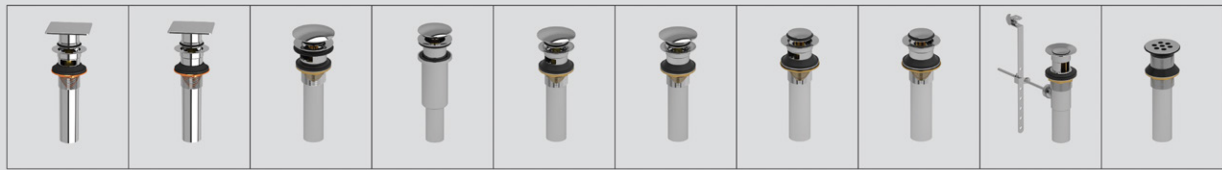

C

BN

See Lavatory Drains Tab for pricing.

DB140

DL140

DB170

DL170

DB160

DL160

DB150

DL150

P170

DO170

ZO08 Zendo™ Widespread Lavatory Faucet