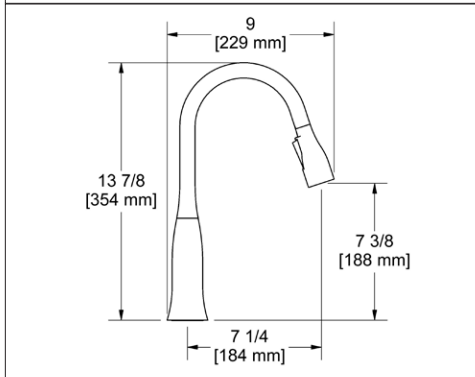

**ED601 Edge Pull-Down Bar/Food Prep Kitchen Faucet**

**Suggested Retail Price**

	C	SS
ED601 __	548	685
ED601 __ -15	548	685

- Dual-spray functionality with stream and spray settings
- Flow rate options at 60 PSI:
  - 2.2 GPM
  - For 1.5 GPM, order -15 version (CEC compliant)