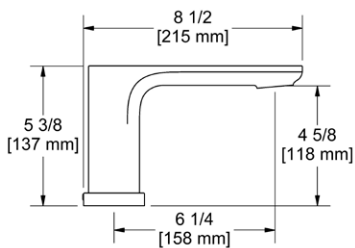

TEQ16 Equinox™ 3-Hole Deck Mount Tub Filler Trim

- Single-function anti-calcium handshower at 1.8 GPM at 60 PSI
- 6 GPM at 60 PSI
- Rough-in valve sold separately:
  - Order RHTB deck mount tub filler rough-in valve: $227

Suggested Retail Price

	C	BN	BK
TEQ16	623	882	938