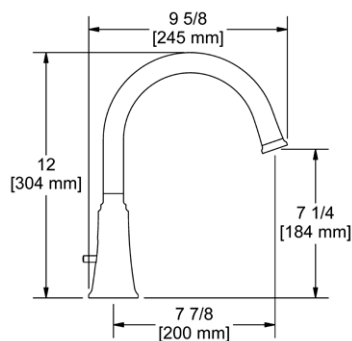

MMRD12 Momenti™ 4-Hole Deck Mount Tub Filler with C-Spout

- Single-function anti-calcium handshower at 1.8 GPM at 60 PSI
- 11 GPM at 60 PSI
- 1/2" male NPT inlet

Suggested Retail Price

Handle	C	PN	BN	BK	BG	CBK	PNBK	BNBK	BGBK
MMRD12+ _ _	1556	1981	1981	2100	2209	1556	1981	1981	2209
MMRD12J _ _	1556	1981	1981	2100	2209	1556	1981	1981	2209
MMRD12L _ _	1556	1981	1981	2100	2209	1556	1981	1981	2209
MMRD12X _ _	1556	1981	1981	2100	2209	1556	1981	1981	2209