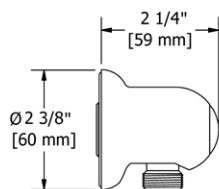

7007 Handshower Set With 35" Slide Bar and 3-Function Handshower

Suggested Retail Price

	C	PN
7007 _ _	348	418
7007 _ _-WS	348	418

- 4370 3-function handshower
- Flow rate options at 60 PSI:
  - 2.0 GPM
  - For 1.7 GPM, order -WS version (CEC compliant)

4823 Handshower Set With 36" Slide Bar and 4-Function Handshower

Suggested Retail Price

	C
4823 _ _	318
4823 _ _-WS	318

- 4363 4-function handshower
- Flow rate options at 60 PSI:
  - 2.0 GPM
  - For 1.8 GPM, order -WS version (CEC compliant)

2020 Handshower Set With 36" Slide Bar and 6-Function Handshower

Suggested Retail Price

	C	PN	BN
2020 _ _	308	370	385
2020 _ _-WS	308	370	385

- 4368 6-function handshower
- Flow rate options at 60 PSI:
  - 2.0 GPM
  - For 1.8 GPM, order -WS version (CEC compliant)

8080 Handshower Set With 39" Slide Bar and 4-Function Handshower

Suggested Retail Price

	C
8080 _ _	488

- 4372 4-function handshower
- Flow rate options at 60 PSI:
  - 1.8 GPM
  - For 1.5 GPM, order -15 version

747 Handshower Outlet

Suggested Retail Price

	C	PN	BN
747 _ _	39	65	65

- 1/2" outlet male; 1/2" inlet female NPT