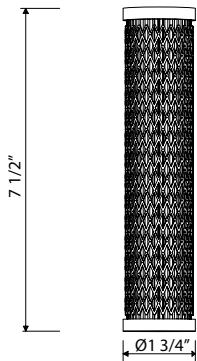

U.PRF1 Hot Water Replacement Filter Cartridge

Suggested Retail Price	
	$
U.PRF1	123

- Designed for use with U.1106 and U.1408 hot water filtration systems
- Recommend changing filter every 6 months or 1,000 gallons