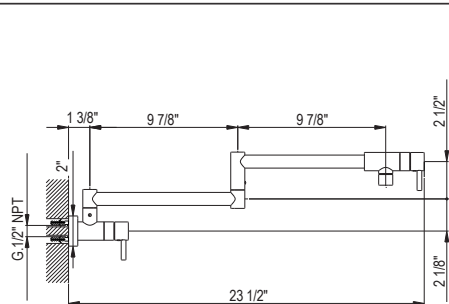

QL66 Modern Pot Filler

Suggested Retail Price

Handle	APC	PN	MB
QL66L	-2	1484 1780 2077	

- Dual quarter turn lever handle shut-offs, one at the wall and one at the outlet
- Folds away when not in use
- 1.8 GPM at 60 PSI (CEC compliant)

ROHL