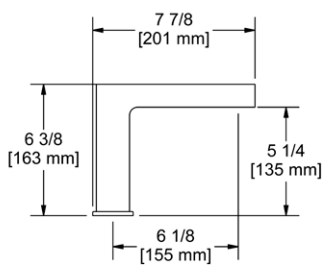

PXS01 Paradox™ Single Handle Lavatory Faucet

Suggested Retail Price			
	C	BK	BG
PXS01	448	583	637

- 1.0 GPM at 60 PSI (CEC compliant)
- Push drain included with faucet

PXL01 Paradox™ Single Handle Tall Lavatory Faucet

Suggested Retail Price			
	C	BK	BG
PXL01	648	843	921

- 1.0 GPM at 60 PSI (CEC compliant)
- Drain sold separately. See drain options below and Lavatory Drain tab for pricing

See Lavatory Drains Tab for pricing.

PX08 Paradox™ Widespread Lavatory Faucet

Suggested Retail Price			
	C	BK	BG
PX08	648	843	921

- 1.2 GPM at 60 PSI (WaterSense and CEC compliant)
- Quick Connect system for easy installation
- Push drain included with faucet

PX11 Paradox™ Wall Mount Lavatory Faucet

Suggested Retail Price			
	C	BK	BG
PX11	648	843	921

- 1.0 GPM at 60 PSI (CEC compliant)
- Drain sold separately. See drain options below and Lavatory Drain tab for pricing