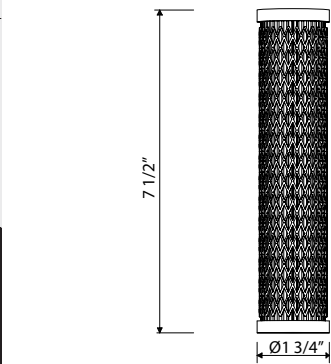

U.PR.F1 Hot Water Replacement Filter Cartridge

Suggested Retail Price

	$
U.PR.F1	123

- Designed for use with U.1106 and U.1408 hot water filtration systems
- Recommend changing filter every 6 months or 1,000 gallons