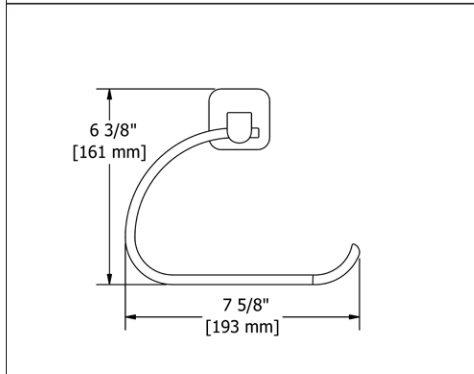

SA3 Salomé™ Toilet Paper Holder

Suggested Retail Price

	C	PN
SA3	115	173

- There's no need to compromise on design in this essential space