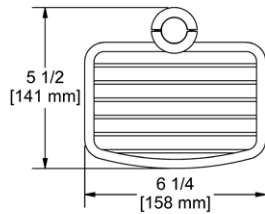

265 Basket for Shower Bar

- For 5/8" shower bar
- Brass construction

Suggested Retail Price

	C
265	166

240 Soap Dish For Shower Bar