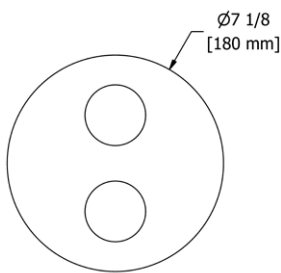

+

J

L

X

CICLO

CLASSIC

CS

EDGE

EIFFEL

EQUINOX

FRESK

GS

KUBIK

MOMENTI

PALLACE

PARABOLA

TMMRD45 (SHARED) Momenti™ 1/2" Therm & Pressure Balance Trim with 5 Functions

Suggested Retail Price

Handle	C	PN	BN	BK	BG	CBK	PNBK	BNBK	BGBK
TMMRD45+ __	491	624	624	702	702	491	624	624	702
TMMRD45J _	491	624	624	704	704	491	624	624	704
TMMRD45L __	491	624	624	702	702	491	624	624	702
TMMRD45X __	491	624	624	702	702	491	624	624	702

- Patented valve technology with both thermostatic and pressure balance functionality
- Temperature and volume control with diverter
- 5 functions
- Rough-in valve sold separately:
  - Order R45 therm & pressure balance rough-in valve: $245

TMMRD47 (NO SHARE) Momenti™ 1/2" Therm & Pressure Balance Trim with 3 Functions

Suggested Retail Price

Handle	C	PN	BN	BK	BG	CBK	PNBK	BNBK	BGBK
TMMRD47+ __	499	636	636	702	702	499	636	636	702
TMMRD47J _	499	636	636	704	704	499	636	636	704
TMMRD47L __	499	636	636	702	702	499	636	636	702
TMMRD47X __	499	636	636	702	702	499	636	636	702

- Patented valve technology with both thermostatic and pressure balance functionality
- Temperature and volume control with diverter
- 3 functions (CEC Compliant)
- Rough-in valve sold separately:
  - Order R45 therm & pressure balance rough-in valve: $245

TMMRD46 (SHARED) Momenti™ 3/4" Therm & Pressure Balance Trim with 6 Functions

Suggested Retail Price

Handle	C	PN	BN	CBK	PNBK	BNBK
TMMRD46+ __	944	1141	1180	944	1141	1180
TMMRD46J _	942	1141	1178	942	1141	1178
TMMRD46L __	944	1141	1178	944	1141	1178
TMMRD46X __	944	1141	1180	944	1141	1180

- Patented valve technology with both thermostatic and pressure balance functionality
- 2 temperature and volume controls with diverters
- 6 functions
- Rough-in valve sold separately:
  - Order R46 therm & pressure balance rough-in valve: $373