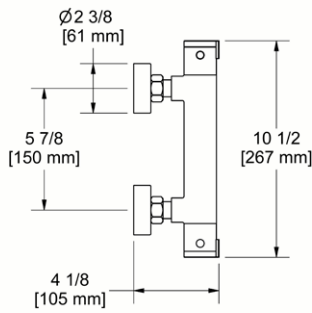

CSTM77 1/2" Thermostatic External Bar

- 7 GPM at 60 PSI
- 3/4" female NPT inlet

Suggested Retail Price	
	C
CSTM77	283