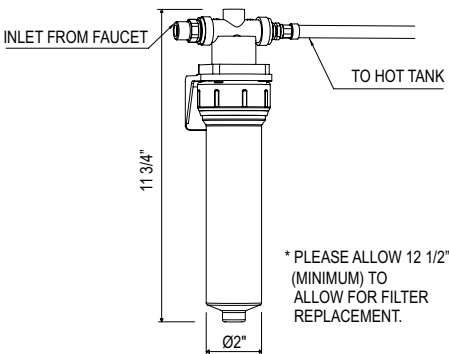

U.PR.F1 Hot Water Replacement Filter Cartridge

Suggested Retail Price

	$
U.PR.F1	123

- Designed for use with U.1106 and U.1408 hot water filtration systems
- Recommend changing filter every 6 months or 1,000 gallons

PERRIN & ROWE

U.1106 Hot Water Filtration System

Suggested Retail Price

	$
U.1106	355

- Includes cartridge, housing and connection hoses
- Filter faucet not included
- For replacement filter cartridge, order U.PR.F1: $123
- Recommend changing filter every 6 months or 1,000 gallons

PERRIN & ROWE