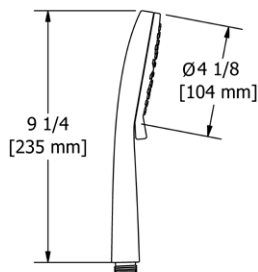

4370 4" 3-Function Handshower

- 3 functions
- Flow rate options at 60 PSI:
  - 2.0 GPM
  - For 1.8 GPM, order -WS version (CEC compliant)

Suggested Retail Price					
	C	PN	BN	BK	BG
4370 _ _	108	130	123	128	140
4370 _ _ -WS	108	130	123	128	140