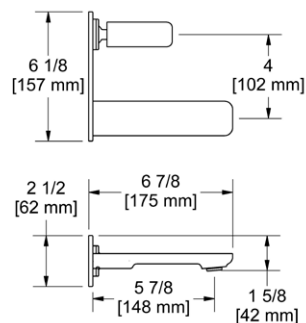

EQ11 Equinox™ Wall Mount Lavatory Faucet

- 1.2 GPM at 60 PSI (CEC compliant)
- Drain sold separately. See drain options below and Lavatory Drain tab for pricing

Suggested Retail Price		
	C	BK
EQ11	548	713