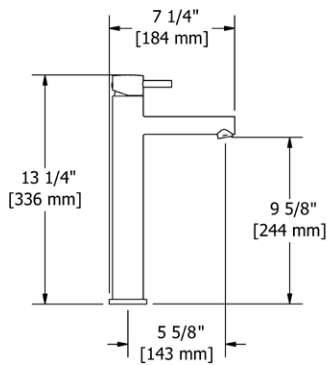

CICLO

CLASSIC

CS

EDGE

EIFFEL

EQUINOX

FRESK

GS

KUBIK

MOMENTI

PALLACE

PARABOLA

GS01 GS Single Handle Lavatory Faucet

Suggested Retail Price

	C	BK
GS01	318	414

- 1.2 GPM at 60 PSI (WaterSense and CEC compliant)
- Push drain included with faucet

GL01 GS Single Handle Tall Lavatory Faucet

Suggested Retail Price

	C	BK
GL01	518	674

- 1.2 GPM at 60 PSI (WaterSense and CEC compliant)
- Drain sold separately. See drain options below and Lavatory Drain tab for pricing

See Lavatory Drains Tab for pricing.

GS11 GS Wall Mount Lavatory Faucet

Suggested Retail Price

	C	BK
GS11	518	674

- 1.2 GPM at 60 PSI (CEC compliant)
- Drain sold separately. See drain options below and Lavatory Drain tab for pricing

See Lavatory Drains Tab for pricing.