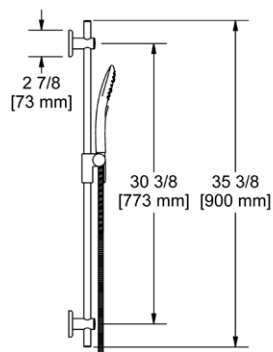

4040 Handshower Set With 36" Slide Bar and 4-Function Handshower

Suggested Retail Price

	C	PN	BN
4040 __	348	418	435
4040 __-WS	348	418	435

- 4372 4-function handshower
- Flow rate options at 60 PSI:
  - 2.0 GPM
  - For 1.8 GPM, order -WS version (CEC compliant)