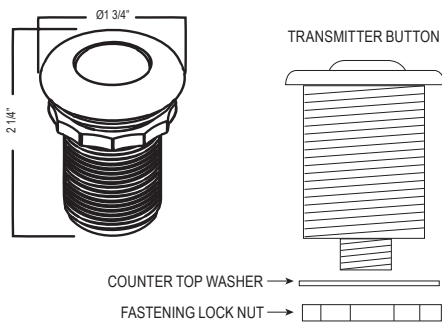

AS425 Waste Disposal Air Switch Button

- Remote on/off air switch button for activating garbage disposals
- Solution for island countertops or where an electrical switch is not available

Suggested Retail Price			
	APC	PN	MB
AS425 _ _	100	120	130

ROHL