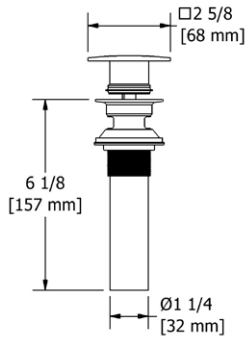

DB140 Push Drain With Overflow

- 1 1/4" tail piece

Suggested Retail Price				
	C	BN	BC	BG
DB140 __	90	117	128	128