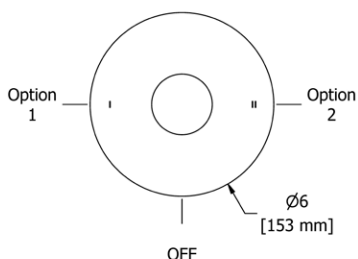

TMMRD39 Momenti™ Single Hole Floor Mount Tub Filler Trim with C-Spout

Handle	Suggested Retail Price									
	C	PN	BN	BK	BG	CBK	PNBK	BNBK	BGBK	
TMMRD39+ __	2175	2898	2898	3097	3097	2175	2898	2898	3097	
TMMRD39J __	2175	2898	2898	3097	3097	2175	2898	2898	3097	
TMMRD39L __	2175	2898	2898	3097	3097	2175	2898	2898	3097	
TMMRD39X __	2175	2898	2898	3097	3097	2175	2898	2898	3097	

- Thermostatic & pressure balance
- Single-function anti-calcium handshower at 1.8 GPM at 60 PSI
- 6 GPM at 60 PSI
- Rough-in valve sold separately: - Order RHFS rough-in valve: $241
  — Order RHBX rough-in valve for concrete floor installation: $483

TMMSQ39 Momenti™ Single Hole Floor Mount Tub Filler Trim with U-Spout

Handle	Suggested Retail Price									
	C	PN	BN	BK	BG	CBK	PNBK	BNBK	BGBK	
TMMSQ39+ __	2175	2898	2898	3097	3097	2175	2898	2898	3097	
TMMSQ39J __	2175	2898	2898	3097	3097	2175	2898	2898	3097	
TMMSQ39L __	2175	2898	2898	3097	3097	2175	2898	2898	3097	
TMMSQ39X __	2175	2898	2898	3097	3097	2175	2898	2898	3097	

- Thermostatic & pressure balance
- Single-function anti-calcium handshower at 1.8 GPM at 60 PSI
- 6 GPM at 60 PSI
- Rough-in valve sold separately: - Order RHFS rough-in valve: $241
  — Order RHBX rough-in valve for concrete floor installation: $483

TMMRD51 Momenti™ 1/2" Pressure Balance Trim

Handle	Suggested Retail Price									
	C	PN	BN	BK	BG	CBK	PNBK	BNBK	BGBK	
TMMRD51+ __	294	387	387	474	474	294	387	387	474	
TMMRD51J __	294	387	387	474	474	294	387	387	474	
TMMRD51L __	294	387	387	474	474	294	387	387	474	
TMMRD51X __	294	387	387	474	474	294	387	387	474	

- Temperature and volume control
- 1 function
- Rough-in valve sold separately:
  — Order R51 pressure balance rough-in valve: $142

TMMRD23 (SHARED) Momenti™ 1/2" Therm & Pressure Balance Trim with 3 Functions