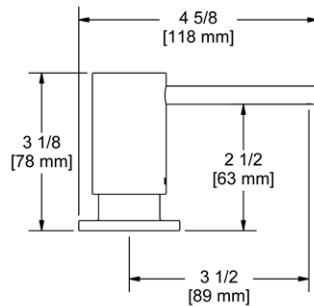

SD8 Soap Dispenser