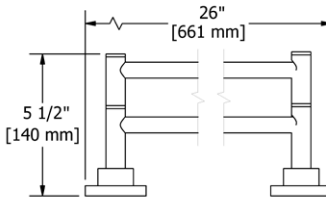

ST6 Star Double 24" Towel Bar