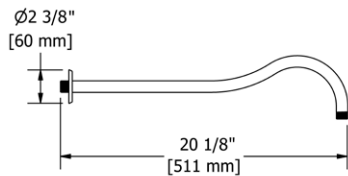

• Escutcheon included

Suggested Retail Price			
	C	PN	BN
583 _ _	141	213	213