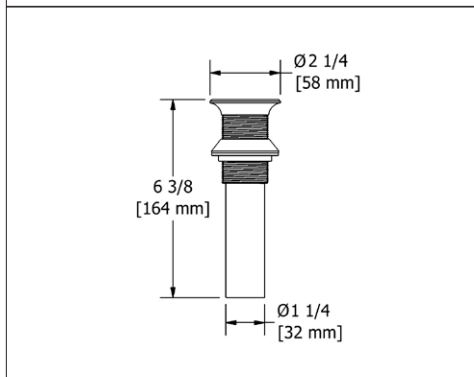

DO170 Grid Drain Without Overflow

- 1 1/4" tail piece

	Suggested Retail Price	
	C	BN
DO170 _ _	37	60