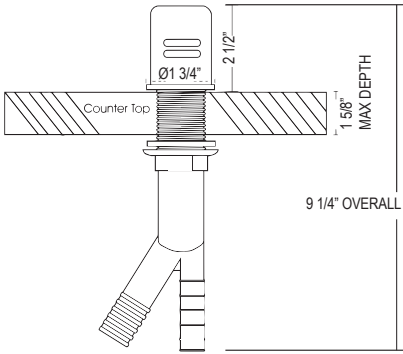

AG600 Air Gap

Suggested Retail Price

	APC	PN	MB
AG600	71	85	92

- Prevents contaminated sink water from entering the dishwasher

ROHL