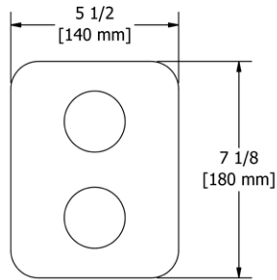

EQ83 (SHARED) Equinox™ 3/4" Therm & Pressure Balance Multi-Function System

Suggested Retail Price

	C	BN
EQ83 _ _	1288	1610

- Rough-in valve included with trim
- 2 temperature and 2 volume controls; also supports 2 optional volume controls
- Multi-function with optional volume controls
- 20 GPM at 60 PSI