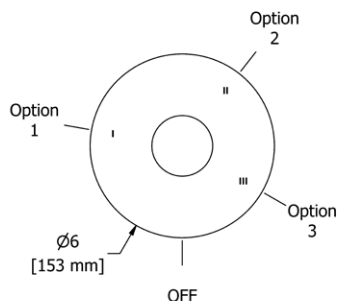

TCSTM51 CS 1/2" Pressure Balance Trim

Suggested Retail Price

	C	BN
TCSTM51	248	310

- Temperature and volume control
- 1 function
- Rough-in valve sold separately:
  - Order R51 pressure balance rough-in valve: $142

TCSTM23 (SHARED) CS 1/2" Therm & Pressure Balance Trim with 3 Functions

Suggested Retail Price

	C	BN
TCSTM23	398	498

- Patented valve technology with both thermostatic and pressure balance functionality
- Temperature and volume control with diverter
- 3 functions
- Rough-in valve sold separately:
  - Order R23 therm & pressure balance rough-in valve: $176

TCSTM44 (NO SHARE) CS 1/2" Therm & Pressure Balance Trim with 2 Functions

Suggested Retail Price

	C	BN
TCSTM44	398	498

- Patented valve technology with both thermostatic and pressure balance functionality
- Temperature and volume control with diverter
- 2 functions (CEC Compliant)
- Rough-in valve sold separately:
  - Order R23 therm & pressure balance rough-in valve: $176

TCSTM45 (SHARED) CS 1/2" Therm & Pressure Balance Trim with 5 Functions

Suggested Retail Price

	C	BN
TCSTM45	398	498

- Patented valve technology with both thermostatic and pressure balance functionality
- Temperature and volume control with diverter
- 5 functions
- Rough-in valve sold separately:
  - Order R45 therm & pressure balance rough-in valve: $245

TCSTM47 (NO SHARE) CS 1/2" Therm & Pressure Balance Trim with 3 Functions

Suggested Retail Price

	C	BN
TCSTM47	398	498

- Patented valve technology with both thermostatic and pressure balance functionality
- Temperature and volume control with diverter
- 3 functions (CEC Compliant)
- Rough-in valve sold separately:
  - Order R45 therm & pressure balance rough-in valve: $245