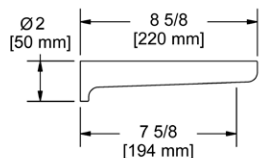

Handle	Suggested Retail Price			
	C	PN	BK	BG
PB80 __	261	314	340	371

- 1/2" male NPT inlet