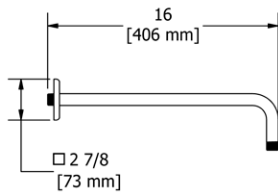

• Escutcheon included

Suggested Retail Price			
	C	PN	BN
524 _ _	123	174	174

560 16" Wall Mount Shower Arm With Square Escutcheon