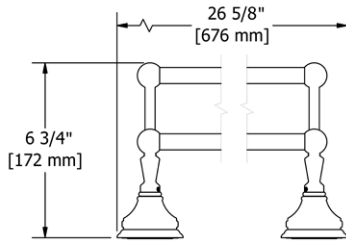

### RT6 Retro™ Double 24" Towel Bar

- Length cannot be cut down

**Suggested Retail Price**

	C	PN	BN
RT6 _ _	347	514	514