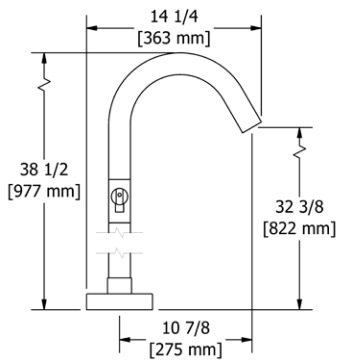

TSY39 Sylla™ Single Hole Floor Mount Tub Filler Trim

- Thermostatic & pressure balance
- Single-function anti-calcium handshower at 1.8 GPM at 60 PSI
- 6 GPM at 60 PSI
- Rough-in valve sold separately:
  - Order RHFS floor mount tub filler rough-in valve: $241
  - Order RHBX floor mount tub filler rough-in valve for concrete floor installation: $483

Suggested Retail Price

	C	BN
TSY39	1302	1818