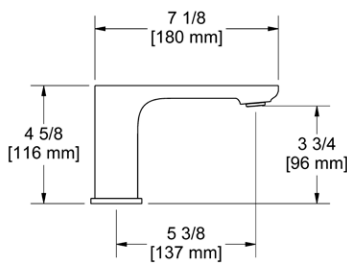

EQ08 Equinox™ Widespread Lavatory Faucet

- 1.2 GPM at 60 PSI (WaterSense and CEC compliant)
- Quick Connect system for easy installation
- Push drain included with faucet

Suggested Retail Price			
	C	BN	BK
EQ08	548	685	713