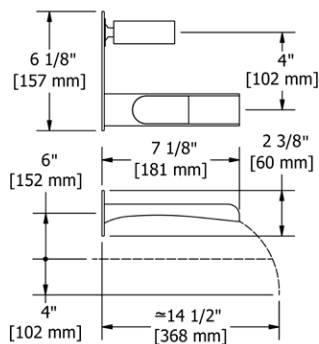

ZOOP11 Zendo™ Wall Mount Lavatory Faucet with Trough