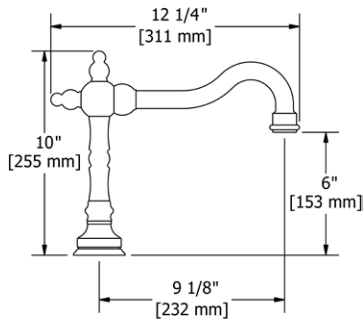

RT12 Retro™ 4-Hole Deck Mount Tub Filler

- Single-function anti-calcium handshower at 1.8 GPM at 60 PSI
- 11 GPM at 60 PSI
- 1/2" male NPT inlet

Suggested Retail Price

Handle	C	PN	BN
RT12+ _ _	1107	1415	1415
RT12L _ _	1107	1415	1415
RT12X _ _	1107	1415	1415