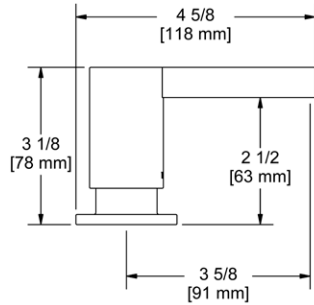

SD7 Soap Dispenser