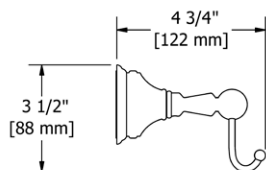

TRT45 (SHARED) Retro™ 1/2" Therm & Pressure Balance Trim with 5 Functions

Suggested Retail Price

Handle	C	PN	BN
TRT45	426	516	532
TRT45+	426	516	532

- Patented valve technology with both thermostatic and pressure balance functionality
- Temperature and volume control with diverter
- 5 functions
- Rough-in valve sold separately:
  - Order R45 therm & pressure balance rough-in valve: $245

TRT47 (NO SHARE) Retro™ 1/2" Therm & Pressure Balance Trim with 3 Functions

Suggested Retail Price

Handle	C	PN	BN
TRT47	426	516	532
TRT47+	426	516	532

- Patented valve technology with both thermostatic and pressure balance functionality
- Temperature and volume control with diverter
- 3 functions (CEC Compliant)
- Rough-in valve sold separately:
  - Order R45 therm & pressure balance rough-in valve: $245

TRT46 (SHARED) Retro™ 3/4" Therm & Pressure Balance Trim with 6 Functions

Suggested Retail Price

Handle	C	PN	BN
TRT46	777	949	972
TRT46+	777	949	972

- Patented valve technology with both thermostatic and pressure balance functionality
- 2 temperature and volume controls with diverters
- 6 functions
- Rough-in valve sold separately:
  - Order R46 therm & pressure balance rough-in valve: $373

RT83 (SHARED) Retro™ 3/4" Therm & Pressure Balance Multi-Function System

Suggested Retail Price

Handle	C	PN	BN
RT83	1288	1545	1610
RT83+	1288	1545	1610

- Rough-in valve included with trim
- 2 temperature and 2 volume controls; also supports 2 optional volume controls
- Multi-function with optional volume controls
- 20 GPM at 60 PSI

RTO Retro™ Double Robe Hook

Suggested Retail Price

	C	PN	BN
RTO	123	194	194

- Optimize space with this double hook for multiple robe/towel storage