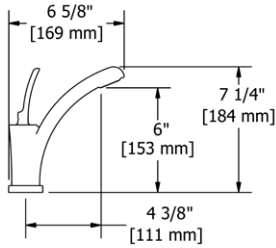

**EDGE 45**  
Victoria + Albert® Price Book

**KALDERA 62**  
Victoria + Albert® Price Book

BATHTUBS

**TOULOUSE**  
Victoria + Albert® Price Book

**KALDERA 2**  
Victoria + Albert® Price Book

**SA01 Salomé™ Single Handle Lavatory Faucet**