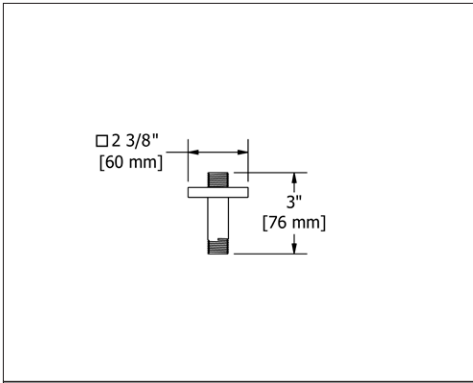

519 3" Ceiling Mount Shower Arm With Square Escutcheon

Suggested Retail Price

	C	BN	BG
519 _ _	59	79	89

• Escutcheon included