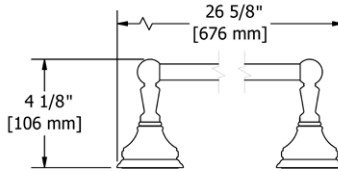

RT5 Retro™ 24" Towel Bar

- Length can be cut down

Suggested Retail Price

	C	PN	BN
RT5	258	387	387