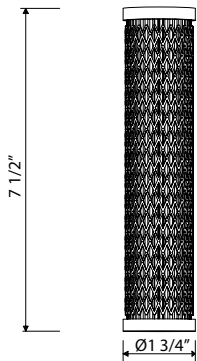

U.PRF1 Hot Water Replacement Filter Cartridge

Suggested Retail Price	
Handle	Price
U.PRF1	123

- Designed for use with U.1106 and U.1408 hot water filtration systems
- Recommend changing filter every 6 months or 1,000 gallons