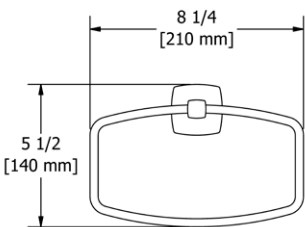

### VY6 Venty™ Double 24" Towel Bar

Suggested Retail Price

	C
VY6	248

- Length cannot be cut down