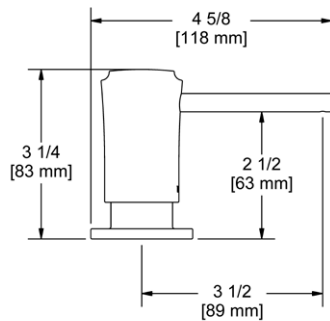

- Brass construction
- 13.5 fluid ounce bottle capacity
- Top fill

Suggested Retail Price

	C	SS	BK	BG
SD9 _-	196	245	270	278