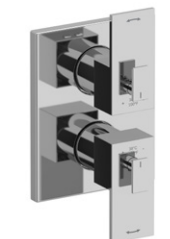

Suggested Retail Price

	C	BN
US83	1473	1915

- Rough-in valve included with trim
- 2 temperature and 2 volume controls; also supports 2 optional volume controls
- Multi-function with optional volume controls
- 20 GPM at 60 PSI