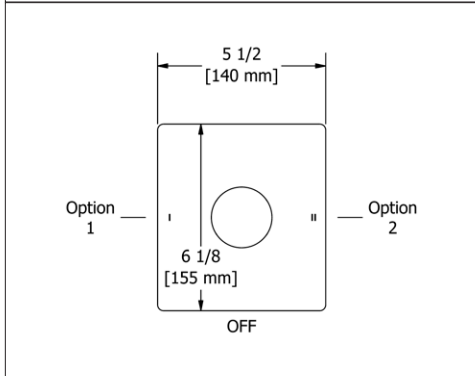

TPFTQ44 (NO SHARE) Profile® 1/2" Therm & Pressure Balance Trim with 3 Functions

Suggested Retail Price

C
TPFTQ44
414

- Patented valve technology with both thermostatic and pressure balance functionality
- Temperature and volume control with diverter
- 2 functions (CEC Compliant)
- Rough-in valve sold separately:
  - Order R23 therm & pressure balance rough-in valve: $176