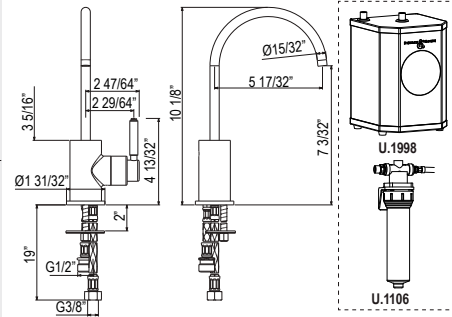

GKIT7545 Lux™ Hot Water Dispenser, Tank And Filter Kit

Suggested Retail Price

Handle	APC	PN	MB
GKIT7545LM _ _ -2	1573	1670	1876

- 5 GPM at 45 PSI (CEC compliant)
- Order U.PR.F1 for hot water replacement filter cartridge
- Includes U.1998 Hot water tank and U.1106 filter system