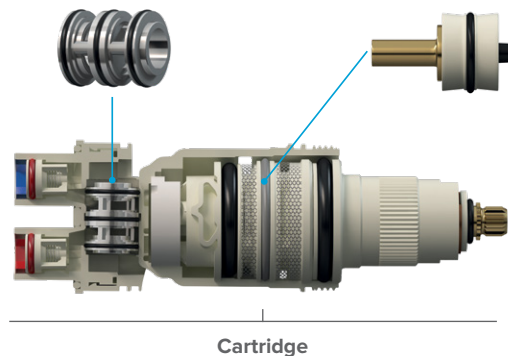

Balancing spool
Stabilizes water pressure

Temperature sensor
For steady temperature performance

Cartridge

3/4" HIGH PERFORMANCE ROUGH-IN AND TRIM

Preset all shower components at two different temperatures for two users simultaneously with the 3/4" high performance shower system that gives you up to 20 GPM. The difference between this shower for two and the R46 is its outstanding performance, allowing you to connect 4 body sprays out of one port. This shower system has two integrated volume controls and two outlets for optional volume controls. Choose which function you want to use and preset your temperature to save time.