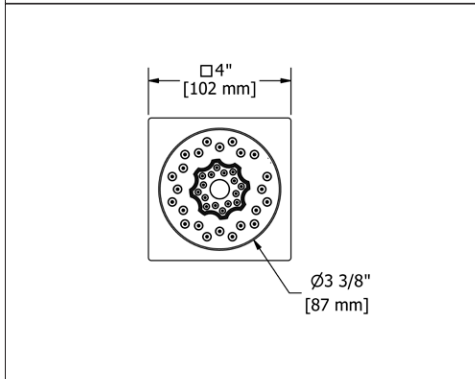

344 2-Function Body Spray

- Swivel directional control
- 2 functions
- 1.6 GPM at 60 PSI

Suggested Retail Price	
	C
344	128