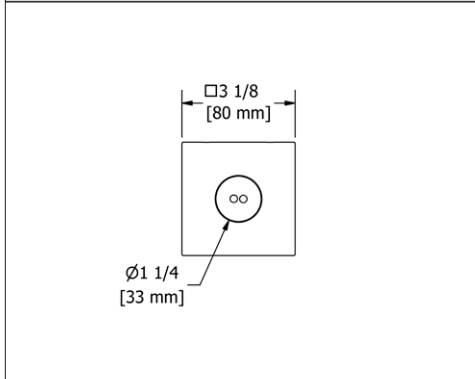

349 Single Function Body Spray

- 1 function
- 1.0 GPM at 60 PSI (CEC compliant)

Suggested Retail Price	
	C
349	276