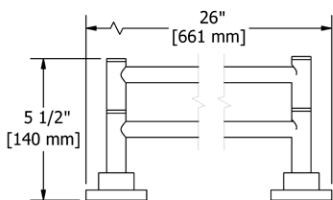

	C	PN	BN	BK	BG
ST3	112	152	152	166	166

- There's no need to compromise on design in this essential space

**ST5 Star 24" Towel Bar**

**Suggested Retail Price**

	C	PN	BN	BK	BG
ST5	194	261	261	283	283

- Length can be cut down