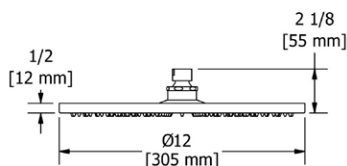

472 12" Rain Showerhead

- 1 function
- Flow rate options at 60 PSI:
  - 2.0 GPM
  - For 1.8 GPM, order -WS version (CEC compliant)

Suggested Retail Price

	C	PN	BN	BK	BG
472 __	462	555	578	645	657
472 __-WS	462	555	578	645	657