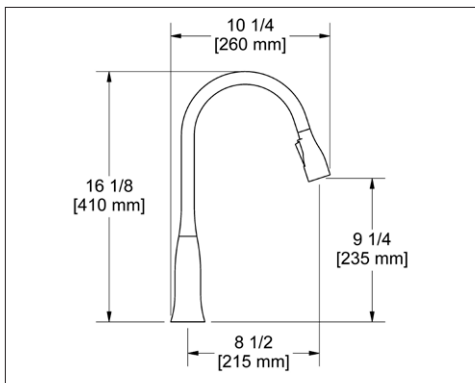

AL3220AF1
ROHL® Price Book

ED101 Edge Pull-Down Kitchen Faucet

Suggested Retail Price

	C	SS
ED101 __	548	685
ED101 __ -15	548	685

- Dual-spray functionality with stream and spray settings
- Flow rate options at 60 PSI:
  - 2.2 GPM
  - For 1.5 GPM, order -15 version (CEC compliant)