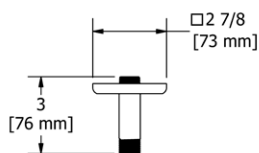

**597 12" Ceiling Mount Shower Arm With Oval Escutcheon**

- Escutcheon included

Suggested Retail Price	
C	
597	100

**579 3" Ceiling Mount Shower Arm With Square Escutcheon**

- Escutcheon included

Suggested Retail Price				
C	PN	BN	BK	
579	68	87	87	94