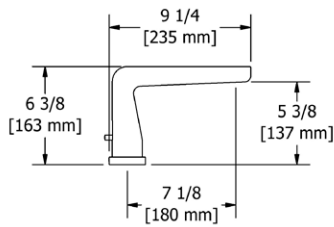

TPB66 Parabola™ 3-Hole Deck Mount Tub Filler Trim