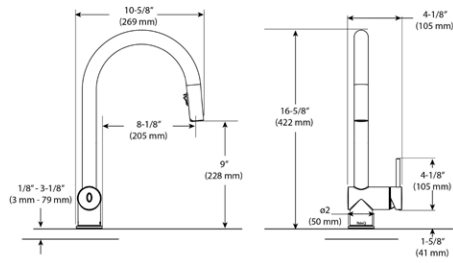

AZ211 Azure™ Pull-Down Touchless Kitchen Faucet with C-Spout

Suggested Retail Price

	C	PN	SS	BK	BG
AZ211	798	958	998	1038	1134

- Available: Spring 2021
- 3" activation range and 2 minute auto shut-off
- Boomerang™ pull-down technology seamlessly integrates sprayer into the spout while returning it quickly and easily to the sprayer's original position
- Dual-spray functionality with stream and spray settings
- 1.5 GPM at 60 PSI (CEC compliant)
- For AC Plug-in Adaptor Kit order U.CC80AC: $133