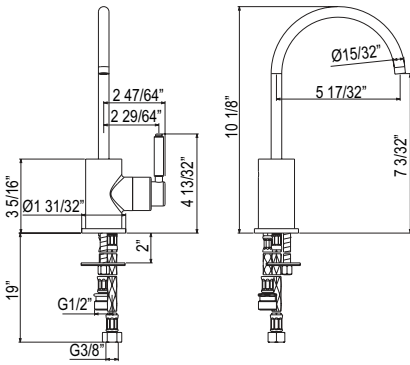

G7545 Lux™ Hot Water Dispenser

Suggested Retail Price			
Handle	APC	PN	MB
G7545LM _ _ -2	331	428	634

- 1.2 GPM at 45 PSI (CEC compliant)
- For use with U.1998 high performance hot water tank and U.1106 filter