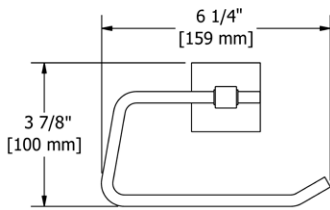

TPFTQ46 (SHARED) Profile® 3/4" Therm & Pressure Balance Trim with 6 Functions

Suggested Retail Price

	C
TPFTQ46	777

- Patented valve technology with both thermostatic and pressure balance functionality
- 2 temperature and volume controls with diverters
- 6 functions
- Rough-in valve sold separately:
  - Order R46 therm & pressure balance rough-in valve: $373

PFTQ83 (SHARED) Profile® 3/4" Therm & Pressure Balance Multi-Function System

Suggested Retail Price

	C
PFTQ83	1288

- Rough-in valve included with trim
- 2 temperature and 2 volume controls; also supports 2 optional volume controls
- Multi-function with optional volume controls
- 20 GPM at 60 PSI

KSO Kubik™ Robe Hook

Suggested Retail Price

	C	BN	BK
KSO	72	90	94

- Holds one robe or towel close to your shower or bathing space

KS3 Kubik™ Toilet Paper Holder

Suggested Retail Price

	C	BN	BK
KS3	100	125	130

- There's no need to compromise on design in this essential space

KS5 Kubik™ 24" Towel Bar

Suggested Retail Price

	C	BN	BK
KS5	185	232	241

- Length can be cut down