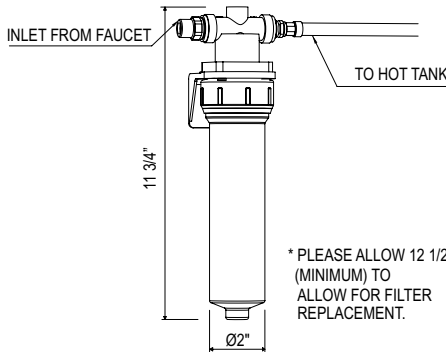

U.1106 Hot Water Filtration System

Suggested Retail Price	
Handle	MB
U.1106	355

- Includes cartridge, housing and connection hoses
- Filter faucet not included
- For replacement filter cartridge, order U.PRF1: $123
- Recommend changing filter every 6 months or 1,000 gallons