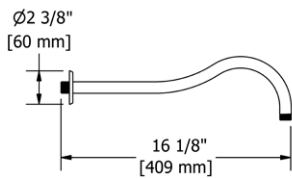

• Escutcheon included

Suggested Retail Price			
	C	PN	BN
584 _ _	125	185	185

583 20" Wall Mount Shower Arm With Round Escutcheon