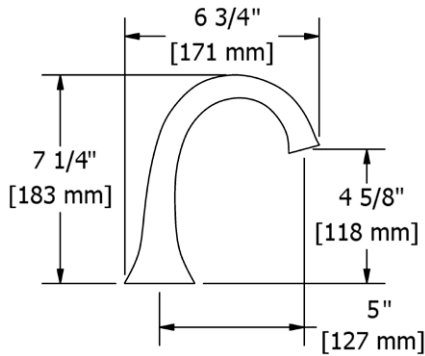

ED08 Edge Widespread Lavatory Faucet

Suggested Retail Price			
Handle	C	PN	BN
ED08+ _ _	448	538	560
ED08L _ _	448	538	560

- 1.2 GPM at 60 PSI (WaterSense and CEC compliant)
- Quick Connect system for easy installation
- Push drain included with faucet