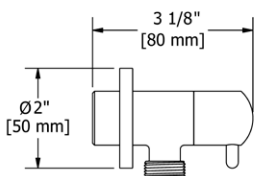

Suggested Retail Price			
	C	PN	BN
780 _ _	144	214	214

- 1/2" outlet male; 1/2" inlet female NPT