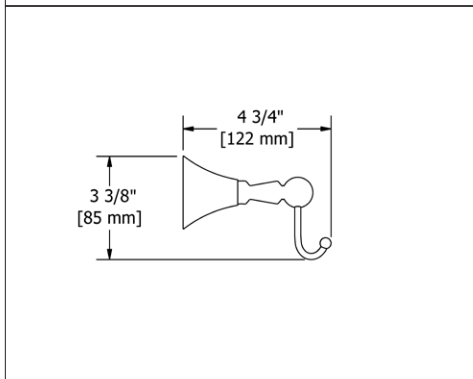

HUO Hudson™ Double Robe Hook