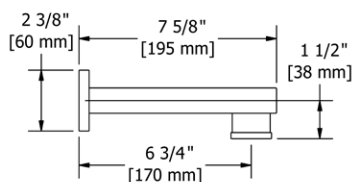

- Pull-down diverter
- 1/2" female NPT inlet

Suggested Retail Price

	C
TQ81 _ _ _	261

TZoop80 Zendo™ Wall Mount Tub Spout with Trough