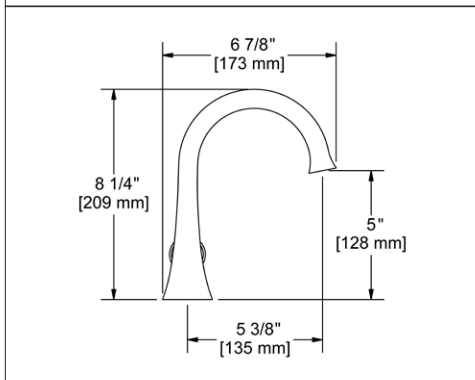

**ED601 Edge Pull-Down Bar/Food Prep Kitchen Faucet**

**Suggested Retail Price**

	C	SS
ED601 __	548	685
ED601 __ -15	548	685

- Dual-spray functionality with stream and spray settings
- Flow rate options at 60 PSI:
  - 2.2 GPM
  - For 1.5 GPM, order -15 version (CEC compliant)