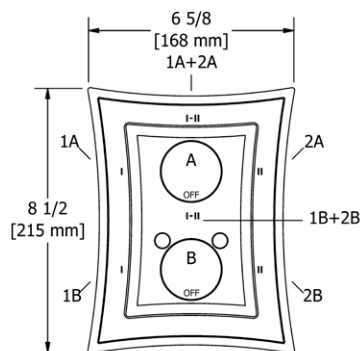

TEF46 (SHARED) Eiffel™ 3/4" Therm & Pressure Balance Trim with 6 Functions