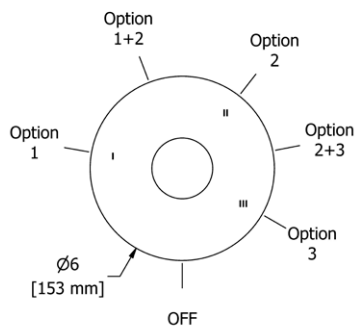

TCSTM45 (SHARED) CS 1/2" Therm & Pressure Balance Trim with 5 Functions

Suggested Retail Price

	C	BN
TCSTM45	398	498

- Patented valve technology with both thermostatic and pressure balance functionality
- Temperature and volume control with diverter
- 5 functions
- Rough-in valve sold separately:
  - Order R45 therm & pressure balance rough-in valve: $245