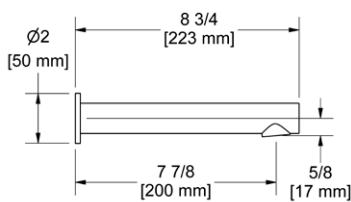

CICLO

CLASSIC

CS

EDGE

EIFFEL

EQUINOX

FRESK

GS

KUBIK

MOMENTI

PALLACE

PARABOLA

PAS01 Pallace™ Single Handle Lavatory Faucet

Suggested Retail Price

	C	PN	BN
PAS01 _ _	398	478	498

- 1.2 GPM at 60 PSI (CEC compliant)
- Push drain included with faucet

PA08 Pallace™ Widespread Lavatory Faucet

Suggested Retail Price

Handle	C	PN	BN
PA08+ _ _	598	718	748
PA08L _ _	598	718	748

- 1.2 GPM at 60 PSI (WaterSense and CEC compliant)
- Quick Connect system for easy installation
- Push drain included with faucet

867 Wall Mount Tub Spout

Suggested Retail Price

	C	PN	BN	BK	BG
867 _ _	116	150	150	164	165

- 1/2" copper slip fit inlet

PA12 Pallace™ 4-Hole Deck Mount Tub Filler

Suggested Retail Price

Handle	C	PN	BN
PA12+ _ _	900	1158	1158
PA12L _ _	900	1158	1158

- Single-function anti-calcium handshower at 1.8 GPM at 60 PSI
- 11 GPM at 60 PSI
- 1/2" male NPT inlet

TPA39 Pallace™ Single Hole Floor Mount Tub Filler Trim

Suggested Retail Price

	C	PN	BN
TPA39 _ _	1302	1818	1818

- Thermostatic & pressure balance
- Single-function anti-calcium handshower at 1.8 GPM at 60 PSI
- 6 GPM at 60 PSI
- Rough-in valve sold separately:
  - Order RHFS floor mount tub filler rough-in valve: $241
  - Order RHBX floor mount tub filler rough-in valve for concrete floor installation: $483