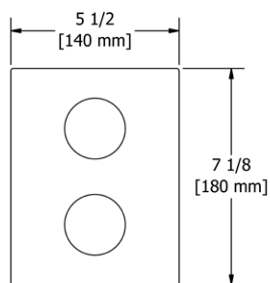

CICLO

CLASSIC

CS

EDGE

EIFFEL

EQUINOX

FRESK

GS

KUBIK

MOMENTI

PALLACE

PARABOLA

TPATQ46 (SHARED) Pallace™ 3/4" Therm & Pressure Balance Trim with 6 Functions

Suggested Retail Price

Handle	C	BN
TPATQ46	777	972
TPATQ46+	777	972

- Patented valve technology with both thermostatic and pressure balance functionality
- 2 temperature and volume controls with diverters
- 6 functions
- Rough-in valve sold separately:
  - Order R46 therm & pressure balance rough-in valve: $373

PATM83 (SHARED) Pallace™ 3/4" Therm & Pressure Balance Multi-Function System

Suggested Retail Price

Handle	C	PN	BN
PATM83	1288	1545	1610
PATM83+	1288	1545	1610

- Rough-in valve included with trim
- 2 temperature and 2 volume controls; also supports 2 optional volume controls
- Multi-function with optional volume controls
- 20 GPM at 60 PSI

PATQ83 (SHARED) Pallace™ 3/4" Therm & Pressure Balance Multi-Function System

Suggested Retail Price

Handle	C	BN
PATQ83	1288	1610
PATQ83+	1288	1610

- Rough-in valve included with trim
- 2 temperature and 2 volume controls; also supports 2 optional volume controls
- Multi-function with optional volume controls
- 20 GPM at 60 PSI

STO Star Robe Hook

Suggested Retail Price

	C	PN	BN	BK	BG
STO	68	112	112	120	120

- Holds one robe or towel close to your shower or bathing space

ST3 Star Toilet Paper Holder

Suggested Retail Price

	C	PN	BN	BK	BG
ST3	112	152	152	166	166

- There's no need to compromise on design in this essential space