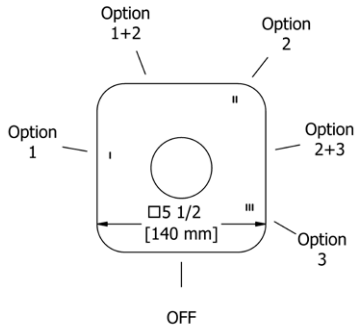

TEQ45 (SHARED) Equinox™ 1/2" Therm & Pressure Balance Trim with 5 Functions

Suggested Retail Price

	C	BN	BK
TEQ45	414	540	577

- Patented valve technology with both thermostatic and pressure balance functionality
- Temperature and volume control with diverter
- 5 functions
- Rough-in valve sold separately:
  - Order R45 therm & pressure balance rough-in valve: $245