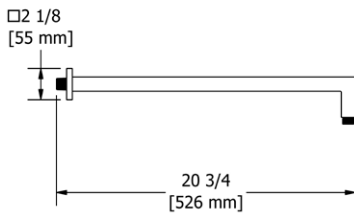

• Escutcheon included

Suggested Retail Price					
C	BN	BC	BK	BG	
547	198	273	289	257	289

509 3" Ceiling Mount Shower Arm With Round Escutcheon