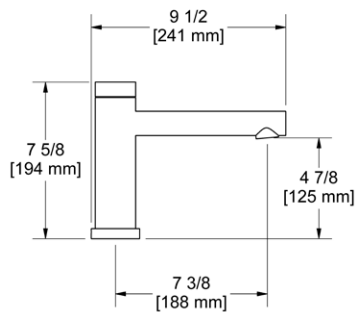

TGS16 GS 3-Hole Deck Mount Tub Filler Trim

- Single-function anti-calcium handshower at 1.8 GPM at 60 PSI
- 6 GPM at 60 PSI
- Rough-in valve sold separately:
  — Order RHTB deck mount tub filler rough-in valve: $227

Suggested Retail Price

	C	BK
TGS16 _ _	544	708