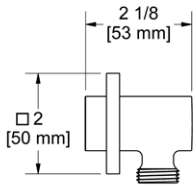

Suggested Retail Price		
	C	BN
720 _ _	68	92

- 1/2" outlet male; 1/2" inlet female NPT

774 Handshower Outlet