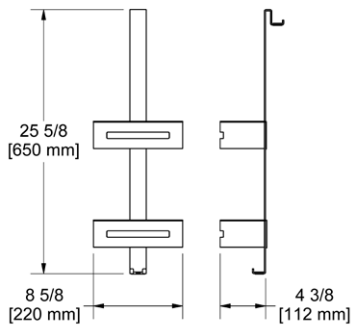

### 222 Double Basket for Shower Door

- Adaptors for 15/64", 5/16", or 25/64" glass
- Removable interior
- Polished stainless steel
- 2 integrated hooks

**Suggested Retail Price**

	CBK	CW
222	510	510