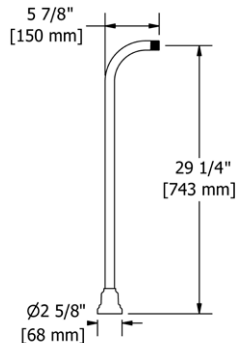

KUBIK

MOMENTI

PALLACE

PARABOLA

**TU33 30" Floor Mount Riser Pair**

**Suggested Retail Price**

	C	PN	BN
TU33	660	951	951

- 3/4" outlet male; 1/2" inlet female NPT
- Rough-in valve and trim included