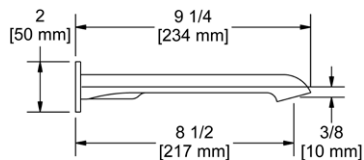

ZO80 Zendo™ Wall Mount Tub Spout

- 1/2" copper slip fit inlet

Suggested Retail Price

	C	BN
ZO80 _ _ _	297	372

TQ81 Wall Mount Tub Spout With Diverter