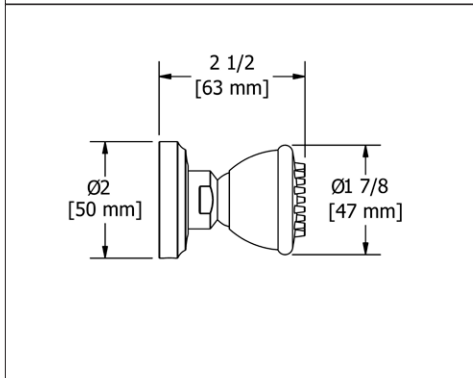

337 Single Function Body Spray