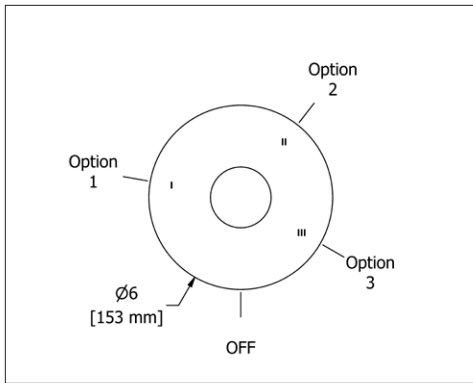

TEDTM47 (NO SHARE) Edge 1/2" Therm & Pressure Balance Trim with 3 Functions

Suggested Retail Price

Handle	C	PN	BN
TEDTM47	428	514	535
TEDTM47+	428	514	535

- Patented valve technology with both thermostatic and pressure balance functionality
- Temperature and volume control with diverter
- 3 functions (CEC Compliant)
- Rough-in valve sold separately:
  - Order R45 therm & pressure balance rough-in valve: $245