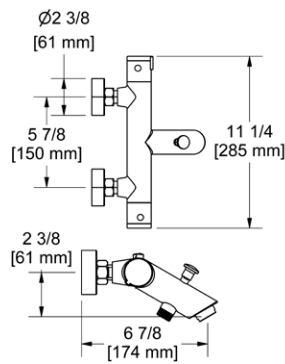

CSTM81 1/2" Thermostatic External Bar With Diverter and Tub Spout

- 4 GPM at 60 PSI
- 3/4" female NPT inlet

Suggested Retail Price	
	C
CSTM81	423

EXT77 Horizontal Extensions Kit

- 3/4" outlet male; 1/2" inlet female NPT

Suggested Retail Price	
	C
EXT77	73