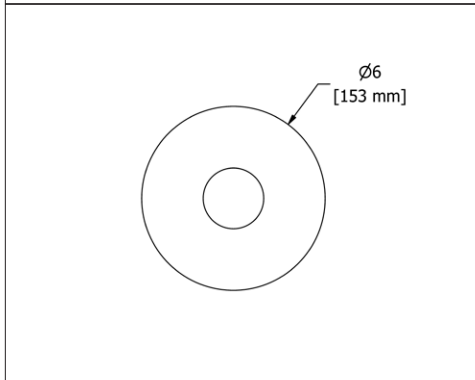

TSYTM51 Sylla™ 1/2" Pressure Balance Trim

Suggested Retail Price

	C	BN
TSYTM51 _ _	224	327

- Temperature and volume control
- 1 function
- Rough-in valve sold separately:
  - Order R51 pressure balance rough-in valve: $142