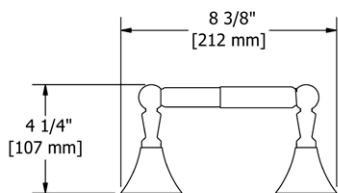

HU3 Hudson™ Toilet Paper Holder

Suggested Retail Price

	C	PN	BN
HU3	147	189	189

- There's no need to compromise on design in this essential space