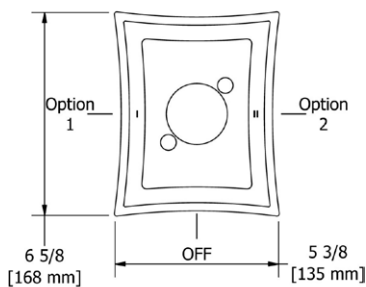

FRESK

GS

KUBIK

MOMENTI

PALLACE

PARABOLA

**TEF44 (NO SHARE) Eiffel™ 1/2" Therm & Pressure Balance Trim with 2 Functions**

**Suggested Retail Price**