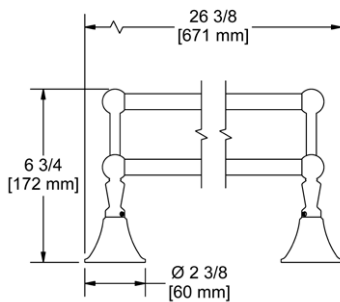

- There's no need to compromise on design in this essential space

**MM5 Momenti™ 24" Towel Bar****Suggested Retail Price**

	C	PN	BN	BK	BG
MM5	204	277	277	325	325

- Length can be cut down

**MM6 Momenti™ Double 24" Towel Bar****Suggested Retail Price**