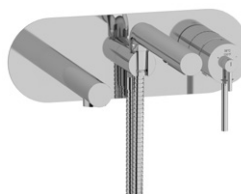

GS21 GS Wall Mount Tub Filler

- Thermostatic & pressure balance
- Single-function anti-calcium handshower at 1.8 GPM at 60 PSI
- 5 GPM at 60 PSI
- 1/2" female NPT inlet

Suggested Retail Price

	C	BK
GS21 _ _	1092	1420