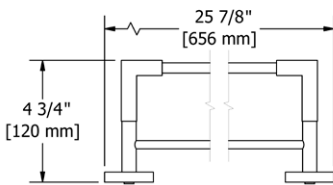

- There's no need to compromise on design in this essential space

**KS5 Kubik™ 24" Towel Bar**

**Suggested Retail Price**

	C	BN	BK
KS5 _ _	185	232	241

- Length can be cut down

**KS6 Kubik™ Double 24" Towel Bar**