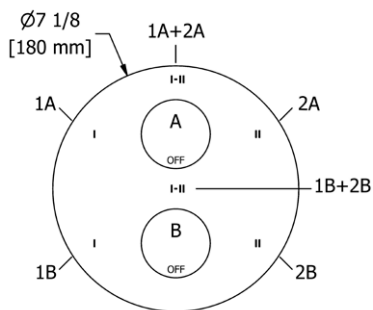

CICLO

CLASSIC

CS

EDGE

EIFFEL

EQUINOX

FRESK

GS

KUBIK

MOMENTI

PALLACE

PARABOLA