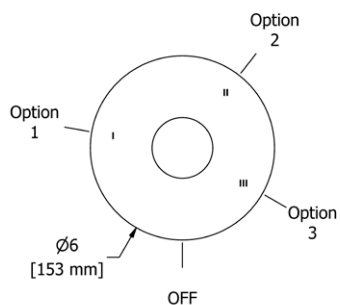

TPB23 (SHARED) Parabola™ 1/2" Therm & Pressure Balance Trim with 3 Functions

Suggested Retail Price

	C	PN	BK	BG
TPB23	498	598	648	708

- Patented valve technology with both thermostatic and pressure balance functionality
- Temperature and volume control with diverter
- 3 functions
- Rough-in valve sold separately:
  - Order R23 therm & pressure balance rough-in valve: $176

TPB44 (NO SHARE) Parabola™ 1/2" Therm & Pressure Balance Trim with 2 Functions

Suggested Retail Price

	C	PN	BK	BG
TPB44	498	598	648	708

- Patented valve technology with both thermostatic and pressure balance functionality
- Temperature and volume control with diverter
- 2 functions (CEC Compliant)
- Rough-in valve sold separately:
  - Order R23 therm & pressure balance rough-in valve: $176

TPB45 (SHARED) Parabola™ 1/2" Therm & Pressure Balance Trim with 5 Functions

Suggested Retail Price

	C	PN	BK	BG
TPB45	498	598	648	708

- Patented valve technology with both thermostatic and pressure balance functionality
- Temperature and volume control with diverter
- 5 functions
- Rough-in valve sold separately:
  - Order R45 therm & pressure balance rough-in valve: $245

TPB47 (NO SHARE) Parabola™ 1/2" Therm & Pressure Balance Trim with 3 Functions

Suggested Retail Price

	C	PN	BK	BG
TPB47	498	598	648	708

- Patented valve technology with both thermostatic and pressure balance functionality
- Temperature and volume control with diverter
- 3 functions (CEC Compliant)
- Rough-in valve sold separately:
  - Order R45 therm & pressure balance rough-in valve: $245

TPB46 (SHARED) Parabola™ 3/4" Therm & Pressure Balance Trim with 6 Functions

Suggested Retail Price

	C	PN	BK	BG
TPB46	838	1006	1090	1190