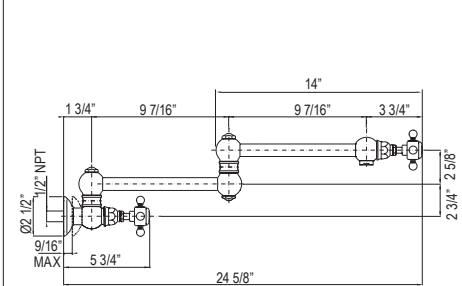

### U.1998 High Performance Hot Water Tank

- 3-Year limited warranty
- Not compatible with ISE type dispensers

PERRIN & ROWE

**Suggested Retail Price**

	\$
U.1998	887