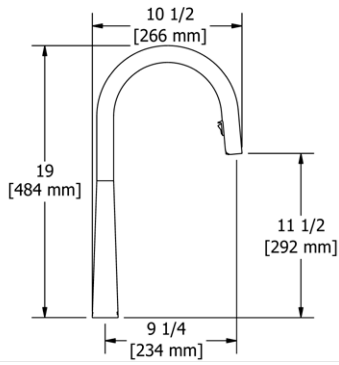

C, APC

SS

BK, MB

BG

SC101 Solstice™ Pull-Down Kitchen Faucet

Suggested Retail Price

	C	SS	BK	BG
SC101 __	628	785	817	892

- Boomerang™ pull-down technology seamlessly integrates sprayer into the spout while returning it quickly and easily to the sprayer's original position
- Dual-spray functionality with stream and spray settings
- 1.6 GPM at 60 PSI (CEC compliant)