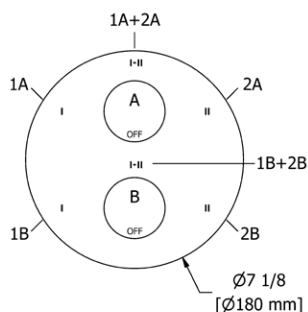

TPB23 (SHARED) Parabola™ 1/2" Therm & Pressure Balance Trim with 3 Functions

Suggested Retail Price

	C	PN	BK	BG
TPB23	498	598	648	708

- Patented valve technology with both thermostatic and pressure balance functionality
- Temperature and volume control with diverter
- 3 functions
- Rough-in valve sold separately:
  - Order R23 therm & pressure balance rough-in valve: $176

TPB44 (NO SHARE) Parabola™ 1/2" Therm & Pressure Balance Trim with 2 Functions

Suggested Retail Price

	C	PN	BK	BG
TPB44	498	598	648	708

- Patented valve technology with both thermostatic and pressure balance functionality
- Temperature and volume control with diverter
- 2 functions (CEC Compliant)
- Rough-in valve sold separately:
  - Order R23 therm & pressure balance rough-in valve: $176

TPB45 (SHARED) Parabola™ 1/2" Therm & Pressure Balance Trim with 5 Functions

Suggested Retail Price

	C	PN	BK	BG
TPB45	498	598	648	708

- Patented valve technology with both thermostatic and pressure balance functionality
- Temperature and volume control with diverter
- 5 functions
- Rough-in valve sold separately:
  - Order R45 therm & pressure balance rough-in valve: $245

TPB47 (NO SHARE) Parabola™ 1/2" Therm & Pressure Balance Trim with 3 Functions

Suggested Retail Price

	C	PN	BK	BG
TPB47	498	598	648	708

- Patented valve technology with both thermostatic and pressure balance functionality
- Temperature and volume control with diverter
- 3 functions (CEC Compliant)
- Rough-in valve sold separately:
  - Order R45 therm & pressure balance rough-in valve: $245

TPB46 (SHARED) Parabola™ 3/4" Therm & Pressure Balance Trim with 6 Functions

Suggested Retail Price

	C	PN	BK	BG
TPB46	838	1006	1090	1190