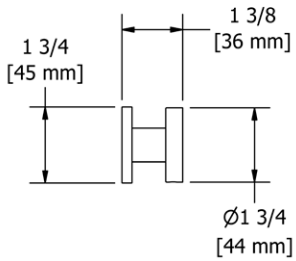

PX0 Paradox™ Robe Hook

Suggested Retail Price

	C	BN	BK	BG
PX0 _ _	68	100	112	112

- Holds one robe or towel close to your shower or bathing space

PX3 Paradox™ Toilet Paper Holder

Suggested Retail Price

	C	BN	BK	BG
PX3 _ _	95	158	173	173

- There's no need to compromise on design in this essential space

PX5 Paradox™ 24" Towel Bar

Suggested Retail Price

	C	BN	BK	BG
PX5 _ _	197	289	325	325

- Length can be cut down

PX6 Paradox™ Double 24" Towel Bar

Suggested Retail Price

	C	BN	BK	BG
PX6 _ _	328	477	518	518

- Length cannot be cut down

PX7 Paradox™ Towel Ring

Suggested Retail Price

	C	BN	BK	BG
PX7 _ _	115	177	212	212

- Elegantly display bath towels in a coordinated fashion with other accessories