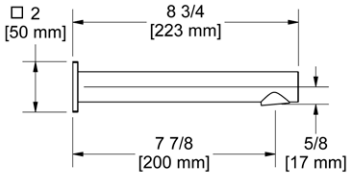

- 1/2" copper slip fit inlet

Suggested Retail Price

	C
847	128