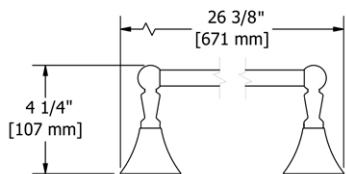

### HU5 Hudson™ 24" Towel Bar

• Length can be cut down

**Suggested Retail Price**

	C	PN	BN
HU5 _ _	179	243	243