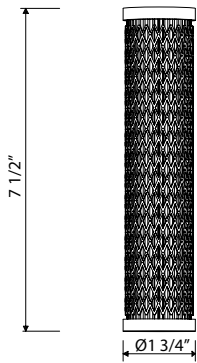

U.PRF1 Hot Water Replacement Filter Cartridge

Suggested Retail Price	
	$
U.PRF1	123

- Designed for use with U.1106 and U.1408 hot water filtration systems
- Recommend changing filter every 6 months or 1,000 gallons