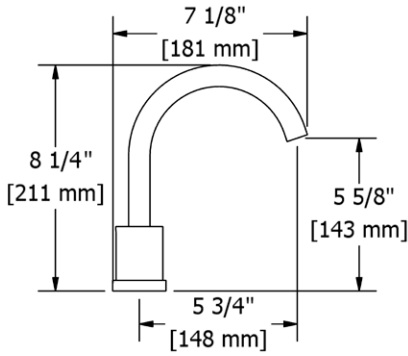

SY08 Sylla™ Widespread Lavatory Faucet

- 1.2 GPM at 60 PSI (WaterSense and CEC compliant)
- Quick Connect system for easy installation
- Push drain included with faucet

Suggested Retail Price

Handle	C	BN
SY08L	528	660