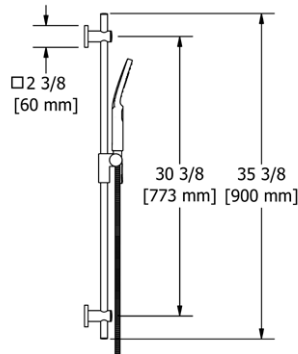

4825 Handshower Set With 36" Slide Bar and 4-Function Handshower

Suggested Retail Price

	C	PN	BN
4825 __	338	406	423
4825 __-WS	338	406	423

- 4365 4-function handshower
- Flow rate options at 60 PSI:
  - 2.0 GPM
  - For 1.8 GPM, order -WS version (CEC compliant)