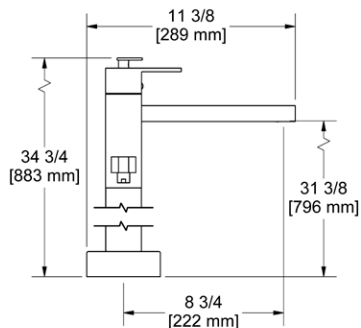

TZO39 Zendo™ Single Hole Floor Mount Tub Filler Trim

- Thermostatic & pressure balance
- Single-function anti-calcium handshower at 1.8 GPM at 60 PSI
- 6 GPM at 60 PSI
- Rough-in valve sold separately:
  - Order RHFS floor mount tub filler rough-in valve: $241
  - Order RHBX floor mount tub filler rough-in valve for concrete floor installation: $483

Suggested Retail Price

	C	BN
TZO39	1947	2591