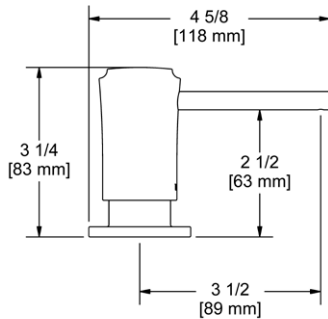

SD9 Soap Dispenser

Suggested Retail Price

	C	SS	BK	BG
SD9 _ _ _	196	245	270	278

- Brass construction
- 13.5 fluid ounce bottle capacity
- Top fill