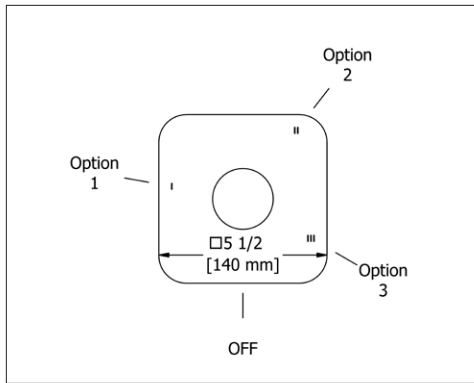

C

PN

PARADOX

PROFILE

REFLET

RETRO

RIU

SALOMÉ

SYLLA

VENTY

ZENDO

LAVATORY DRAINS

ROUGH-IN VALVES

SHOWER

CARE & MAINTENANCE

TERMS

TSA47 (NO SHARE) Salomé™ 1/2" Therm & Pressure Balance Trim with 3 Functions

Suggested Retail Price

	C	PN
TSA47	503	619

- Patented valve technology with both thermostatic and pressure balance functionality
- Temperature and volume control with diverter
- 3 functions (CEC Compliant)
- Rough-in valve sold separately:
  - Order R45 therm & pressure balance rough-in valve: $245