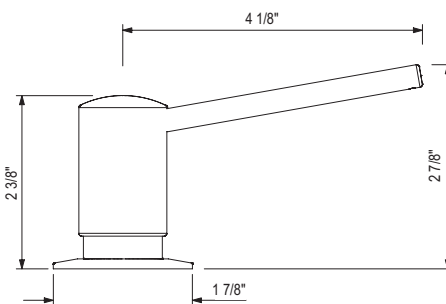

LS450 Soap Dispenser

Suggested Retail Price

	APC	PN	MB
LS450L _ _ _	157	188	204

- Brass construction
- 12 fluid ounce bottle capacity
- Top fill

ROHL