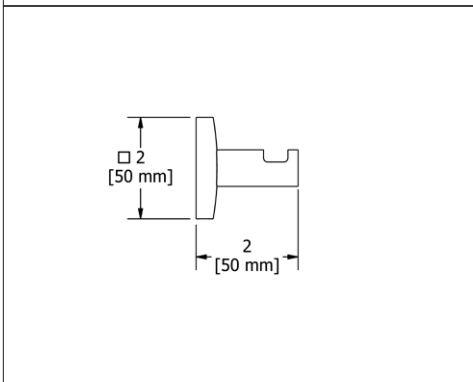

VY0 Venty™ Robe Hook

Suggested Retail Price

C	
VY0	68

- Holds one robe or towel close to your shower or bathing space