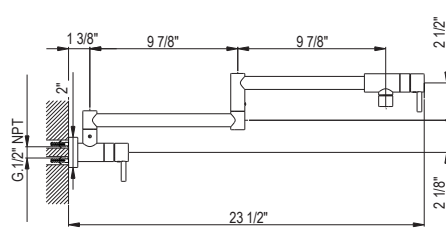

**U.1998 High Performance Hot Water Tank**

Suggested Retail Price	
Handle	Price
U.1998	887

- 3-Year limited warranty
- Not compatible with ISE type dispensers

C, APC

SS

BK, MB

BG

**QL66 Modern Pot Filler****Suggested Retail Price**