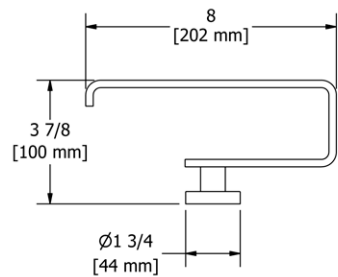

PX7 Paradox™ Towel Ring

Suggested Retail Price

	C	BN	BK	BG
PX7 _ _	115	177	212	212

- Elegantly display bath towels in a coordinated fashion with other accessories