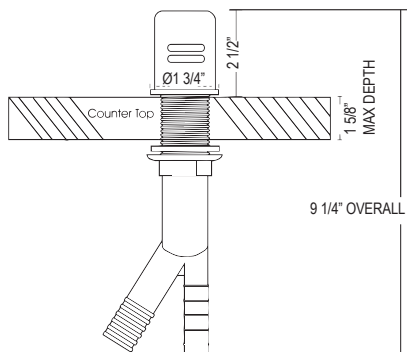

AG600 Air Gap

- Prevents contaminated sink water from entering the dishwasher

Suggested Retail Price			
	APC	PN	MB
AG600	71	85	92