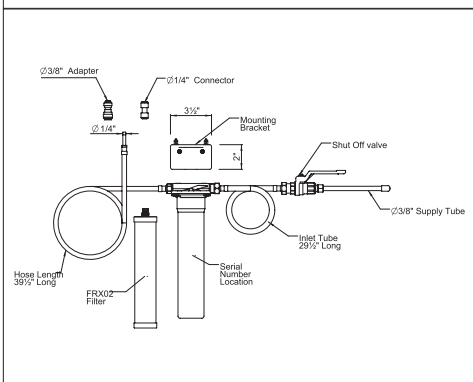

HRK-2000 Arolla™ Filtration System With Cartridge

Suggested Retail Price

	$
HRK-2000	639

- Includes cartridge, housing and connection hoses
- Filter faucet not included
- Recommend changing filter every 6 months or 1,000 gallons
- For replacement filter cartridge, order HRF-1000: $106
- Recommend changing filter system every 3 years due to constant water pressure on the inlet