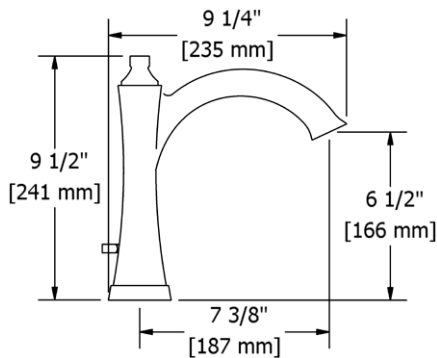

EF12 Eiffel™ 4-Hole Deck Mount Tub Filler