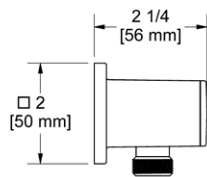

Suggested Retail Price						
	C	PN	BN	BC	BK	BG
774 _ _	55	81	81	91	91	91

- 1/2" outlet male; 1/2" inlet female NPT

790 Handshower Outlet With Integrated Volume Control