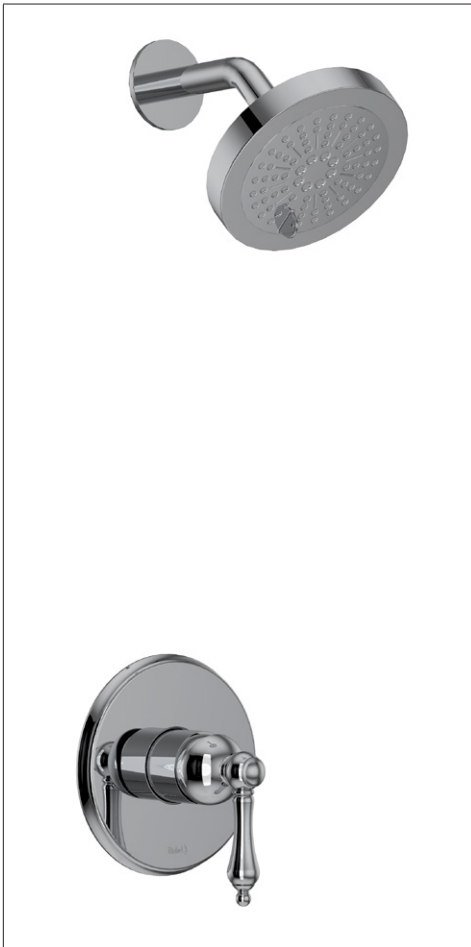

CLASSIC PRESSURE BALANCE SHOWER OPTION 1

Model	Description	Suggested Retail Price
		Polished Chrome
TGN51C	Trim (Shared)	243
366C-WS	Showerhead with Arm	154
R51	Rough	142
Total Package List Price with Roughs		539

Note: Sample configuration priced in Polished Chrome. Other configurations and finishes available. Complete your Shower experience by including one of our decorative drain options.