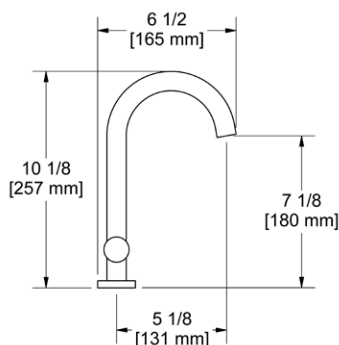

AZ701 Azure™ Filter Kitchen Faucet

Suggested Retail Price

	C	SS	BK	BG
AZ701 __	298	373	388	424

- May be used with HRK-2000 inline filter system
- Not suitable for reverse osmosis systems or instant hot systems
- 1.2 GPM at 60 PSI (CEC compliant)

HRF-1000 Arolla™ Replacement Filter Cartridge

Suggested Retail Price

	$
HRF-1000	106

- Replacement cartridge for HRK-2000 filter system
- Recommend changing filter every 6 months or 1,000 gallons