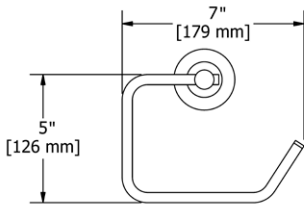

- There's no need to compromise on design in this essential space

Suggested Retail Price

	C	PN	BN	BK	BG
ST3 _ _	112	152	152	166	166

ST5 Star 24" Towel Bar