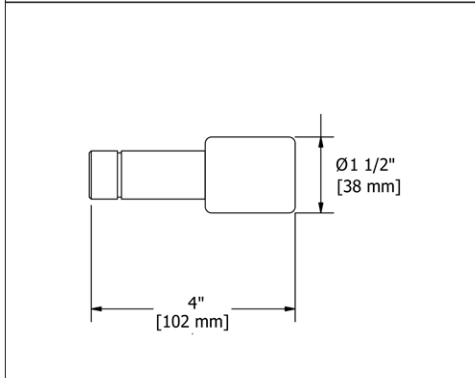

EXTTU33 3 1/2" Union Extensions