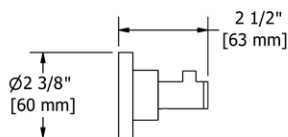

CICLO

CLASSIC

CS

EDGE

EIFFEL

EQUINOX

FRESK

GS

KUBIK

MOMENTI

PALLACE

PARABOLA

TPATQ46 (SHARED) Pallace™ 3/4" Therm & Pressure Balance Trim with 6 Functions

Suggested Retail Price

Handle	C	BN
TPATQ46	777	972
TPATQ46+	777	972

- Patented valve technology with both thermostatic and pressure balance functionality
- 2 temperature and volume controls with diverters
- 6 functions
- Rough-in valve sold separately:
  - Order R46 therm & pressure balance rough-in valve: $373

PATM83 (SHARED) Pallace™ 3/4" Therm & Pressure Balance Multi-Function System

Suggested Retail Price

Handle	C	PN	BN
PATM83	1288	1545	1610
PATM83+	1288	1545	1610

- Rough-in valve included with trim
- 2 temperature and 2 volume controls; also supports 2 optional volume controls
- Multi-function with optional volume controls
- 20 GPM at 60 PSI

PATQ83 (SHARED) Pallace™ 3/4" Therm & Pressure Balance Multi-Function System

Suggested Retail Price

Handle	C	BN
PATQ83	1288	1610
PATQ83+	1288	1610

- Rough-in valve included with trim
- 2 temperature and 2 volume controls; also supports 2 optional volume controls
- Multi-function with optional volume controls
- 20 GPM at 60 PSI

STO Star Robe Hook

Suggested Retail Price

	C	PN	BN	BK	BG
STO	68	112	112	120	120

- Holds one robe or towel close to your shower or bathing space

ST3 Star Toilet Paper Holder

Suggested Retail Price

	C	PN	BN	BK	BG
ST3	112	152	152	166	166

- There's no need to compromise on design in this essential space