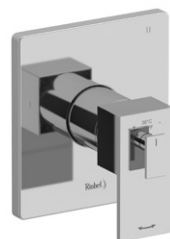

Suggested Retail Price

	C	BN	BK
TUS47	501	627	652

- Patented valve technology with both thermostatic and pressure balance functionality
- Temperature and volume control with diverter
- 3 functions (CEC Compliant)
- Rough-in valve sold separately:
  - Order R45 therm & pressure balance rough-in valve: $245