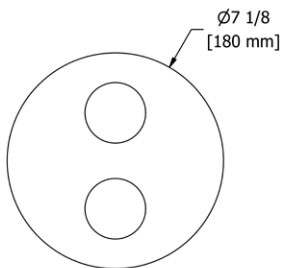

CICLO

CLASSIC

CS

EDGE

EIFFEL

EQUINOX

FRESK

GS

KUBIK

MOMENTI

PALLACE

PARABOLA

TGN46 (SHARED) Classic 3/4" Therm & Pressure Balance Trim with 6 Functions

Suggested Retail Price

Handle	C	PN	BN
TGN46	777	949	972
TGN46+	777	949	972

- Patented valve technology with both thermostatic and pressure balance functionality
- 2 temperature and volume controls with diverters
- 6 functions
- Rough-in valve sold separately:
  - Order R46 therm & pressure balance rough-in valve: $373

GN83 (SHARED) Classic 3/4" Therm & Pressure Balance Multi-Function System

Suggested Retail Price

Handle	C	PN	BN
GN83	1288	1545	1610
GN83+	1288	1545	1610

- Rough-in valve included with trim
- 2 temperature and 2 volume controls; also supports 2 optional volume controls
- Multi-function with optional volume controls
- 20 GPM at 60 PSI

HU0 Hudson™ Double Robe Hook

Suggested Retail Price

	C	PN	BN
HU0	84	107	116

- Optimize space with this double hook for multiple robe/towel storage

HU3 Hudson™ Toilet Paper Holder

Suggested Retail Price

	C	PN	BN
HU3	147	189	189

- There's no need to compromise on design in this essential space

HU5 Hudson™ 24" Towel Bar

Suggested Retail Price

	C	PN	BN
HU5	179	243	243

- Length can be cut down