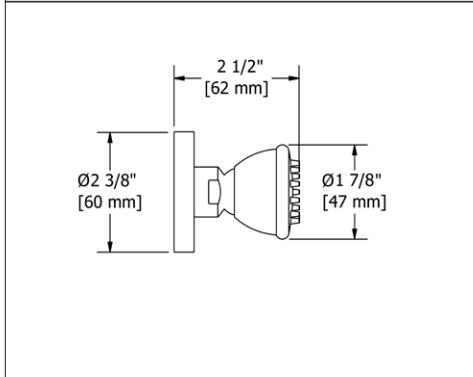

390 Single Function Body Spray