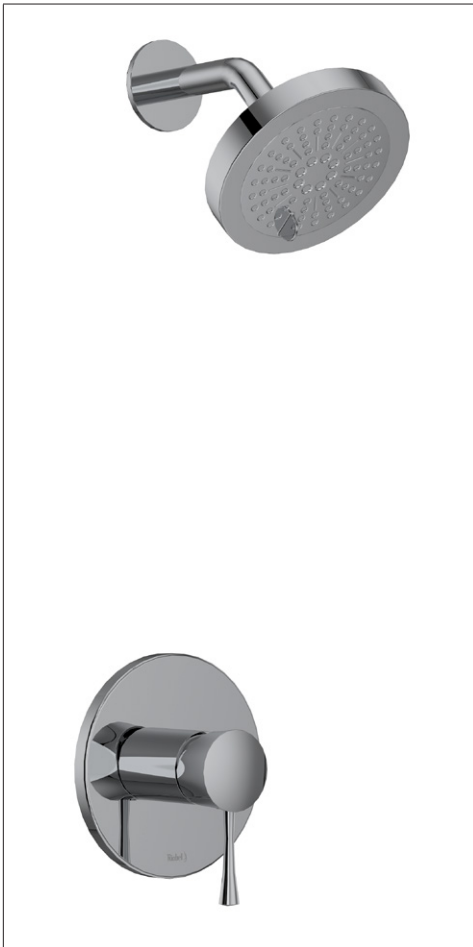

EDGE PRESSURE BALANCE SHOWER OPTION 1

Model	Description	Suggested Retail Price
		Polished Chrome
TEDTM51C	Trim (Shared)	238
366C-WS	Showerhead with Arm	154
R51	Rough	142
Total Package List Price with Roughs		534

Note: Sample configuration priced in Polished Chrome. Other configurations and finishes available. Complete your Shower experience by including one of our decorative drain options.