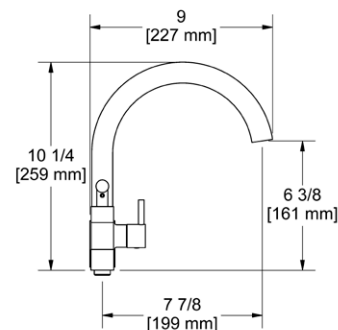

SY08 Sylla™ Widespread Lavatory Faucet

- 1.2 GPM at 60 PSI (WaterSense and CEC compliant)
- Quick Connect system for easy installation
- Push drain included with faucet

Suggested Retail Price

Handle	C	BN
SY08L	528	660

867 Wall Mount Tub Spout

- 1/2" copper slip fit inlet

Suggested Retail Price

	C	PN	BN	BK	BG
867	116	150	150	164	165

SY12 Sylla™ 4-Hole Deck Mount Tub Filler

- Single-function anti-calcium handshower at 1.8 GPM at 60 PSI
- 11 GPM at 60 PSI
- 1/2" male NPT inlet

Suggested Retail Price

Handle	C	BN
SY12L	772	1062

TSY39 Sylla™ Single Hole Floor Mount Tub Filler Trim

- Thermostatic & pressure balance
- Single-function anti-calcium handshower at 1.8 GPM at 60 PSI
- 6 GPM at 60 PSI
- Rough-in valve sold separately:
  - Order RHFS floor mount tub filler rough-in valve: $241
  - Order RHBX floor mount tub filler rough-in valve for concrete floor installation: $483

Suggested Retail Price

	C	BN
TSY39	1302	1818

SY06 Sylla™ Two Hole Tub Filler

- Single-function anti-calcium handshower at 1.8 GPM at 60 PSI
- 11 GPM at 60 PSI
- 3/4" female NPT inlet
- Sold as wall mount installation
- For deck mount or floor mount installation, order TU02, TU26, TU33, or TU99

Suggested Retail Price

Handle	C	BN
SY06L	706	965