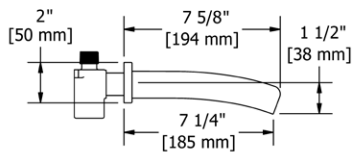

See Lavatory Drains Tab for pricing.