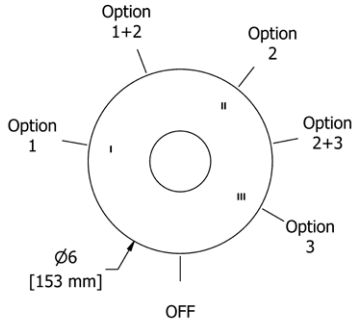

TSYTM45 (SHARED) Sylla™ 1/2" Therm & Pressure Balance Trim with 5 Functions