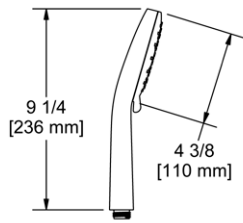

4358 4" 3-Function Handshower

- 3 functions
- Flow rate options at 60 PSI:
  - 2.0 GPM
  - For 1.8 GPM, order -WS version

Suggested Retail Price

	C	PN	BN
4358 __	118	142	148
4358 __-WS	118	142	148

4319 6" Single Function Handshower