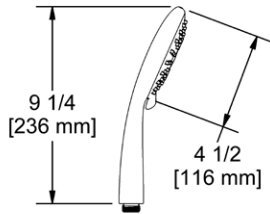

4366 5" 5-Function Handshower

- 5 functions
- Flow rate options at 60 PSI:
  - 1.8 GPM
  - For 1.5 GPM, order -15 version

Suggested Retail Price			
	C	PN	BN
4366 _ _	108	130	135