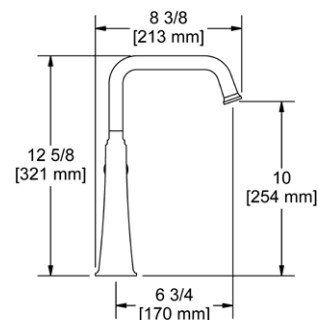

+

J

L

×

CICLO

CLASSIC

CS

EDGE

EIFFEL

EQUINOX

FRESK

GS

KUBIK

MOMENTI

PALLACE

PARABOLA

MMRDS01 Momenti™ Single Handle Lavatory Faucet with C-Spout

Suggested Retail Price

Handle	C	PN	BN	BK	BG	CBK	PNBK	BNBK	BGBK
MMRDS01+ __	598	718	748	778	850	598	718	748	850
MMRDS01J __	598	718	748	778	850	598	718	748	850
MMRDS01L __	598	718	748	778	850	598	718	748	850
MMRDS01X __	598	718	748	778	850	598	718	748	850

- 1.2 GPM at 60 PSI (WaterSense and CEC compliant)
- Push drain included with faucet

MMSQS01 Momenti™ Single Handle Lavatory Faucet with U-Spout

Suggested Retail Price

Handle	C	PN	BN	BK	BG	CBK	PNBK	BNBK	BGBK
MMSQS01+ __	598	718	748	778	850	598	718	748	850
MMSQS01J __	598	718	748	778	850	598	718	748	850
MMSQS01L __	598	718	748	778	850	598	718	748	850
MMSQS01X __	598	718	748	778	850	598	718	748	850

- 1.2 GPM at 60 PSI (WaterSense and CEC compliant)
- Push drain included with faucet

MMRDL01 Momenti™ Single Handle Tall Lavatory Faucet with C-Spout

Suggested Retail Price

Handle	C	PN	BN	BK	BG	CBK	PNBK	BNBK	BGBK
MMRDL01+ __	798	958	998	1038	1134	798	958	998	1134
MMRDL01J __	798	958	998	1038	1134	798	958	998	1134
MMRDL01L __	798	958	998	1038	1134	798	1081	998	1134
MMRDL01X __	798	958	998	1038	1134	798	958	998	1134

- 1.2 GPM at 60 PSI (WaterSense and CEC compliant)
- Drain sold separately. See drain options below and Lavatory Drain tab for pricing

See Lavatory Drains Tab for pricing.

MMSQL01 Momenti™ Single Handle Tall Lavatory Faucet with U-Spout

Suggested Retail Price

Handle	C	PN	BN	BK	BG	CBK	PNBK	BNBK	BGBK
MMSQL01+ __	798	958	998	1038	1134	798	958	998	1134
MMSQL01J __	798	958	998	1038	1134	798	958	998	1134
MMSQL01L __	798	958	998	1038	1134	798	958	998	1134
MMSQL01X __	798	958	998	1038	1134	798	958	998	1134

- 1.2 GPM at 60 PSI (WaterSense and CEC compliant)
- Drain sold separately. See drain options below and Lavatory Drain tab for pricing