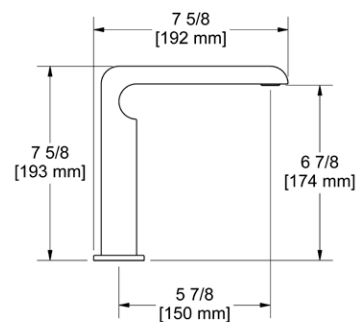

CISO1 Ciclo™ Single Handle Lavatory Faucet

Handle	Suggested Retail Price									
	C	BC	BK	BG	CBK	BKC	BCBK	BKBC	BGBK	BKBG
CISO1 __	598	748	778	850	598	778	748	778	850	778
CISO1KN __	598	748	778	850	598	778	748	778	850	778
CISO1LN __	598	748	778	850	598	778	748	778	850	778

- 1.2 GPM at 60 PSI (WaterSense and CEC compliant)
- Push drain included with faucet

CILO1 Ciclo™ Single Handle Tall Lavatory Faucet

Handle	Suggested Retail Price									
	C	BC	BK	BG	CBK	BKC	BCBK	BKBC	BGBK	BKBG
CILO1 __	798	998	1038	1134	798	1038	998	1038	1134	1038
CILO1KN __	798	998	1038	1134	798	1038	998	1038	1134	1038
CILO1LN __	798	998	1038	1134	798	1038	998	1038	1134	1038

- 1.2 GPM at 60 PSI (WaterSense and CEC compliant)
- Drain sold separately. See drain options below and Lavatory Drain tab for pricing

See Lavatory Drains Tab for pricing.

CI08 Ciclo™ Widespread Lavatory Faucet

Handle	Suggested Retail Price									
	C	BC	BK	BG	CBK	BKC	BCBK	BKBC	BGBK	BKBG
CI08 __	798	998	1038	1134	798	1038	998	1038	1134	1038
CI08KN __	798	998	1038	1134	798	1038	998	1038	1134	1038
CI08LN __	798	998	1038	1134	798	1038	998	1038	1134	1038

- 1.2 GPM at 60 PSI (CEC compliant)
- Quick Connect system for easy installation
- Push drain included with faucet

PB80 Parabola™ Wall Mount Tub Spout

Handle	Suggested Retail Price			
	C	PN	BK	BG
PB80 __	261	314	340	371

- 1/2" male NPT inlet