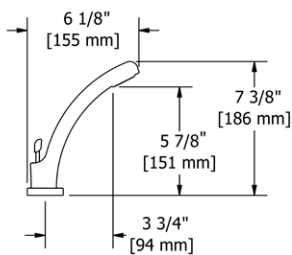

- 1.2 GPM at 60 PSI (CEC compliant)
- Quick Connect system for easy installation
- Push drain included with faucet

Suggested Retail Price

	C	PN
SA08	718	862