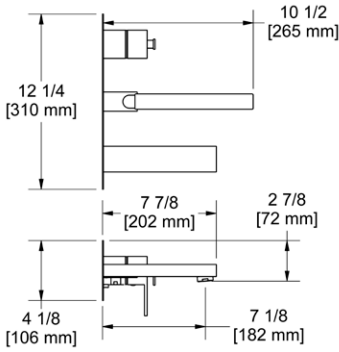

US21 Kubik™ Wall Mount Tub Filler

- Thermostatic & pressure balance
- Single-function anti-calcium handshower at 1.8 GPM at 60 PSI
- 5 GPM at 60 PSI
- 1/2" female NPT inlet

Suggested Retail Price			
	C	BN	BK
US21	1386	1801	1802