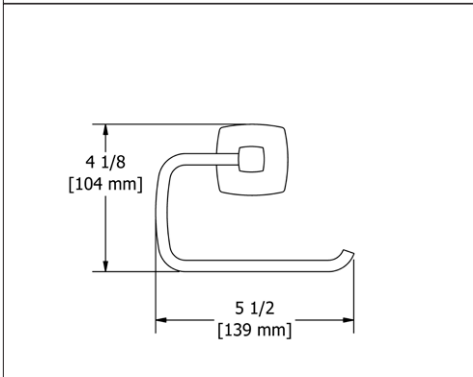

VY3 Venty™ Toilet Paper Holder

Suggested Retail Price

C	
VY3	95

- There's no need to compromise on design in this essential space