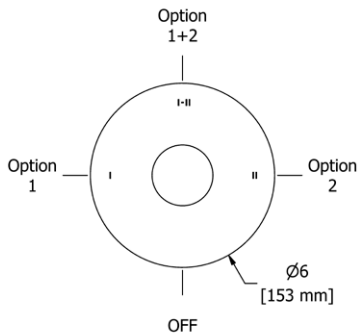

TEDTM23 (SHARED) Edge 1/2" Therm & Pressure Balance Trim with 3 Functions