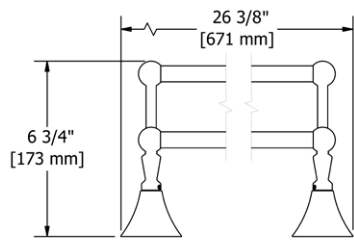

	C	PN	BN
HU3	147	189	189

- There's no need to compromise on design in this essential space

**HU5 Hudson™ 24" Towel Bar**

**Suggested Retail Price**

	C	PN	BN
HU5	179	243	243

- Length can be cut down

**HU6 Hudson™ Double 24" Towel Bar**