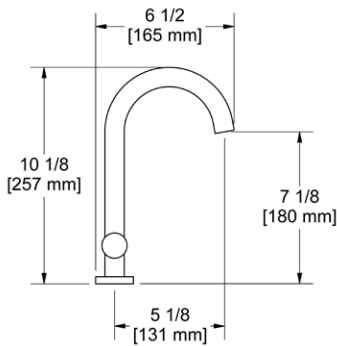

AZ701 Azure™ Filter Kitchen Faucet

Suggested Retail Price

	C	SS	BK	BG
AZ701 __	298	373	388	424

- May be used with HRK-2000 inline filter system
- Not suitable for reverse osmosis systems or instant hot systems
- 1.2 GPM at 60 PSI (CEC compliant)

HRF-1000 Arolla™ Replacement Filter Cartridge

Suggested Retail Price

	$
HRF-1000	106

- Replacement cartridge for HRK-2000 filter system
- Recommend changing filter every 6 months or 1,000 gallons

PERRIN & ROWE ROHL