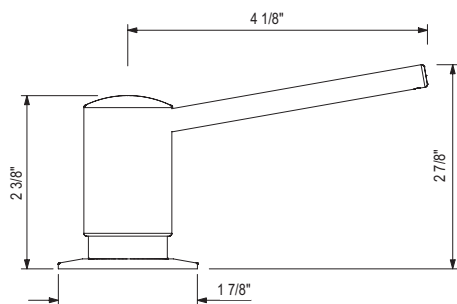

LS450 Soap Dispenser

- Brass construction
- 12 fluid ounce bottle capacity
- Top fill

Suggested Retail Price

	APC	PN	MB
LS450L _-	157	188	204

ROHL