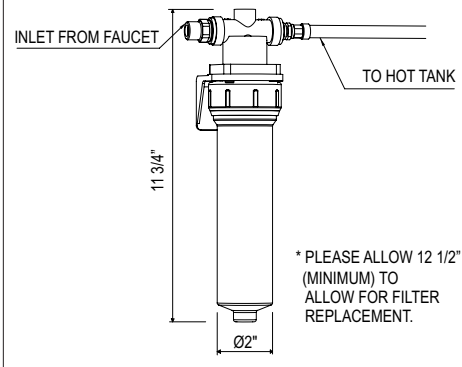

U.1106 Hot Water Filtration System