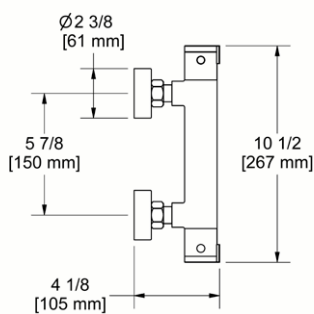

CSTM77 1/2" Thermostatic External Bar

Suggested Retail Price

	C
CSTM77	283

- 7 GPM at 60 PSI
- 3/4" female NPT inlet