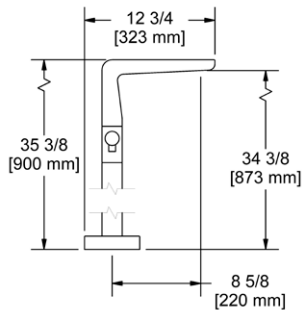

TPB39 Parabola™ Single Hole Floor Mount Tub Filler Trim