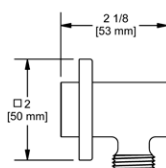

Suggested Retail Price

	C	PN	BN	BK
772 _ _	88	117	117	128

- Complements Salomé™/Equinox™ collection and other modern designs