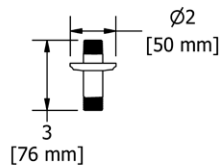

**559 3" Ceiling Mount Shower Arm With Round Escutcheon**

- Escutcheon included

Suggested Retail Price					
C	PN	BN	BK	BG	
559	70	89	89	102	102

**599 3" Ceiling Mount Shower Arm With Oval Escutcheon**

- Escutcheon included