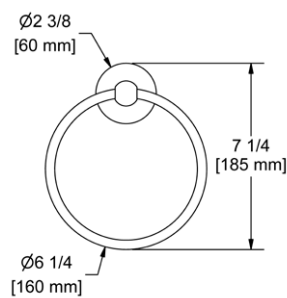

MM3 Momenti™ Toilet Paper Holder

Suggested Retail Price

	C	PN	BN	BK	BG
MM3	166	215	215	263	263

- There's no need to compromise on design in this essential space

MM5 Momenti™ 24" Towel Bar

Suggested Retail Price

	C	PN	BN	BK	BG
MM5	204	277	277	325	325

- Length can be cut down

MM6 Momenti™ Double 24" Towel Bar

Suggested Retail Price

	C	PN	BN	BK	BG
MM6	314	413	413	498	498

- Length cannot be cut down

MM7 Momenti™ Towel Ring

Suggested Retail Price

	C	PN	BN	BK	BG
MM7	110	146	146	175	175

- Elegantly display bath towels in a coordinated fashion with other accessories