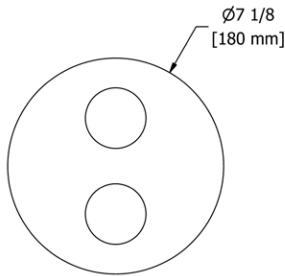

TCSTM46 (SHARED) CS 3/4" Therm & Pressure Balance Trim with 6 Functions

Suggested Retail Price

	C	BN
TCSTM46	727	909

- Patented valve technology with both thermostatic and pressure balance functionality
- 2 temperature and volume controls with diverters
- 6 functions
- Rough-in valve sold separately:
  - Order R46 therm & pressure balance rough-in valve: $373

CSTM83 (SHARED) CS 3/4" Therm & Pressure Balance Multi-Function System

Suggested Retail Price

	C	BN
CSTM83	1236	1545

- Rough-in valve included with trim
- 2 temperature and 2 volume controls; also supports 2 optional volume controls
- Multi-function with optional volume controls
- 20 GPM at 60 PSI

TCSTM20 CS 1/2" Volume Control Trim

Suggested Retail Price

	C	BN
TCSTM20	69	120

- To be used with R83 valve system
- Volume control or diverter only
- 1/2" female NPT inlet
- Rough valve sold separately
  - Order R20 volume control rough-in valve: $112

CSTM77 1/2" Thermostatic External Bar

Suggested Retail Price

	C
CSTM77	283

- 7 GPM at 60 PSI
- 3/4" female NPT inlet

CSTM81 1/2" Thermostatic External Bar With Diverter and Tub Spout

Suggested Retail Price

	C
CSTM81	423

- 4 GPM at 60 PSI
- 3/4" female NPT inlet