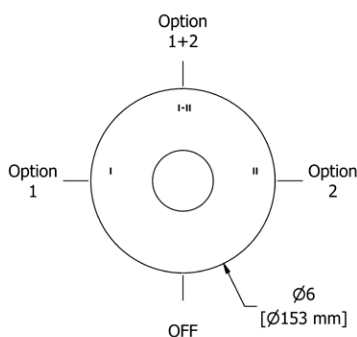

TPB23 (SHARED) Parabola™ 1/2" Therm & Pressure Balance Trim with 3 Functions