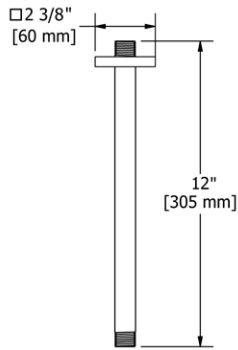

517 12" Ceiling Mount Shower Arm With Square Escutcheon

- Escutcheon included

Suggested Retail Price			
	C	BN	BG
517 _ _	80	122	133