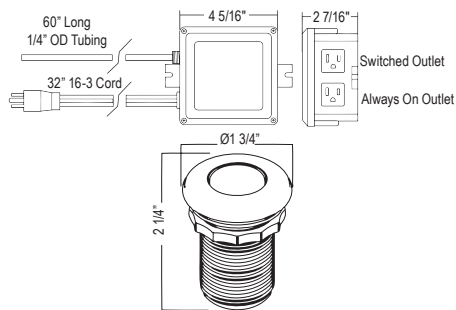

AS450 Waste Disposal Control Box With Air Switch Button

Suggested Retail Price

	APC	PN	MB
AS450	301	361	391

- Remote on/off air switch button for activating garbage disposals
- Solution for island countertops or where an electrical switch is not available
- Control box with mounting hardware included

ROHL