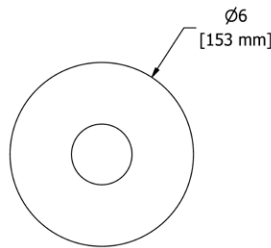

TMMRD39 Momenti™ Single Hole Floor Mount Tub Filler Trim with C-Spout

Handle	Suggested Retail Price									
	C	PN	BN	BK	BG	CBK	PNBK	BNBK	BGBK	
TMMRD39+ __	2175	2898	2898	3097	3097	2175	2898	2898	3097	
TMMRD39J __	2175	2898	2898	3097	3097	2175	2898	2898	3097	
TMMRD39L __	2175	2898	2898	3097	3097	2175	2898	2898	3097	
TMMRD39X __	2175	2898	2898	3097	3097	2175	2898	2898	3097	

- Thermostatic & pressure balance
- Single-function anti-calcium handshower at 1.8 GPM at 60 PSI
- 6 GPM at 60 PSI
- Rough-in valve sold separately: - Order RHFS rough-in valve: $241
  — Order RHBX rough-in valve for concrete floor installation: $483

TMMSQ39 Momenti™ Single Hole Floor Mount Tub Filler Trim with U-Spout

Handle	Suggested Retail Price									
	C	PN	BN	BK	BG	CBK	PNBK	BNBK	BGBK	
TMMSQ39+ __	2175	2898	2898	3097	3097	2175	2898	2898	3097	
TMMSQ39J __	2175	2898	2898	3097	3097	2175	2898	2898	3097	
TMMSQ39L __	2175	2898	2898	3097	3097	2175	2898	2898	3097	
TMMSQ39X __	2175	2898	2898	3097	3097	2175	2898	2898	3097	

- Thermostatic & pressure balance
- Single-function anti-calcium handshower at 1.8 GPM at 60 PSI
- 6 GPM at 60 PSI
- Rough-in valve sold separately: - Order RHFS rough-in valve: $241
  — Order RHBX rough-in valve for concrete floor installation: $483

TMMRD51 Momenti™ 1/2" Pressure Balance Trim

Handle	Suggested Retail Price									
	C	PN	BN	BK	BG	CBK	PNBK	BNBK	BGBK	
TMMRD51+ __	294	387	387	474	474	294	387	387	474	
TMMRD51J __	294	387	387	474	474	294	387	387	474	
TMMRD51L __	294	387	387	474	474	294	387	387	474	
TMMRD51X __	294	387	387	474	474	294	387	387	474	

- Temperature and volume control
- 1 function
- Rough-in valve sold separately:
  — Order R51 pressure balance rough-in valve: $142

TMMRD23 (SHARED) Momenti™ 1/2" Therm & Pressure Balance Trim with 3 Functions