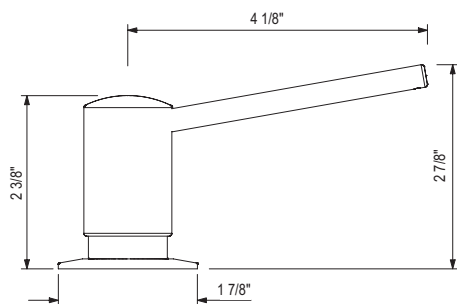

LS450 Soap Dispenser

- Brass construction
- 12 fluid ounce bottle capacity
- Top fill

Suggested Retail Price

	APC	PN	MB
LS450L _ _ _	157	188	204

ROHL