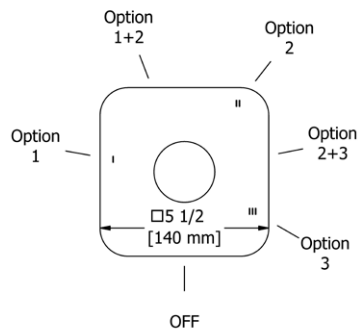

**Suggested Retail Price**

	C	BN
TFR23	473	611

**TFR44 (NO SHARE) Fresk™ 1/2" Therm & Pressure Balance Trim with 2 Functions**

**Suggested Retail Price**

	C	BN
TFR44	473	611

- Patented valve technology with both thermostatic and pressure balance functionality
- Temperature and volume control with diverter
- 2 functions (CEC Compliant)
- Rough-in valve sold separately:
  - Order R23 therm & pressure balance rough-in valve: \$176