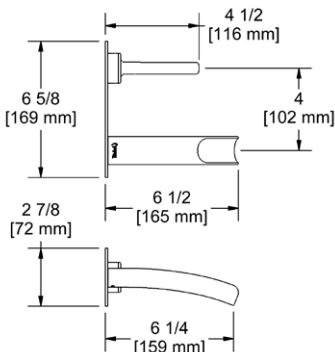

TSA360 Salomé™ Wall Mount Lavatory Faucet Trim

- 360 degree handle installation
- 4-point handle installation (top, right, bottom, left)
- 1.2 GPM at 60 PSI (WaterSense and CEC compliant)
- Drain sold separately. See drain options below and Lavatory Drain tab for pricing
- Rough-in valve sold separately:
  - Order RH360 rough-in valve: $106

Suggested Retail Price

	C	PN
TSA360	718	862