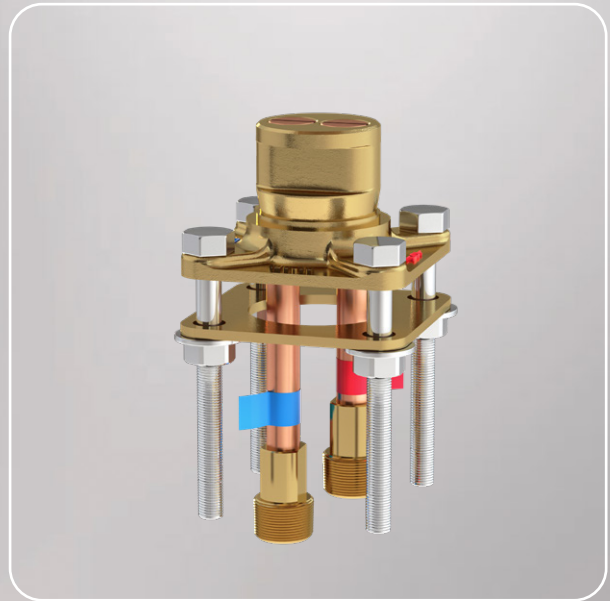

ROUGH-IN VALVES

The heart of the product is the valve and the inspiration behind each Riobel® product is the quest to provide an unparalleled experience through ease of installation and superior functionality. From the patented, industry-leading valve technology to the easy-to-install tub fillers and lavatory faucets, Riobel® continues to launch innovative and brilliant products for your home that reflect your personality.

Designed by a Plumber, for a Plumber