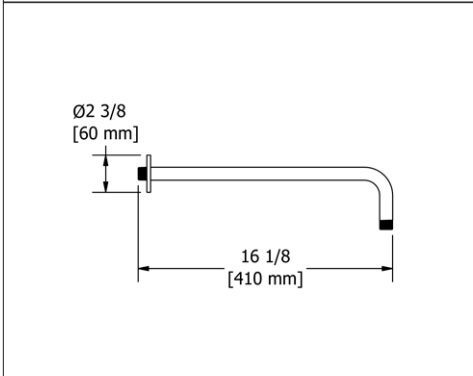

- Escutcheon included

**Suggested Retail Price**

C	BN
506	23 35

**503 16" Wall Mount Shower Arm With Round Escutcheon**

- Escutcheon included

**Suggested Retail Price**

C	PN	BN	BK	BG
503	77	128	128	140 140

**554 16" Wall Mount Shower Arm With Round Escutcheon**