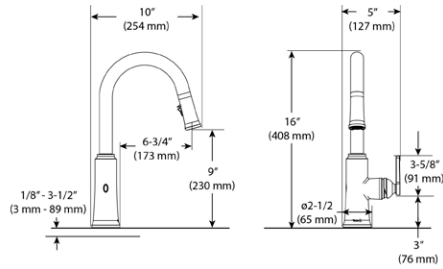

TTRD111 Trattoria™ Pull-Down Touchless Kitchen Faucet with C-Spout

Suggested Retail Price

	C	SS	BK	BG
TTRD111 __	898	1123	1168	1276

- Available: Spring 2021
- 3" activation range and 2 minute auto shut-off
- Boomerang™ pull-down technology seamlessly integrates sprayer into the spout while returning it quickly and easily to the sprayer's original position
- Dual-spray functionality with stream and spray settings
- 1.5 GPM at 60 PSI (CEC compliant)
- For AC Plug-in Adaptor Kit order U.CC80AC: $133