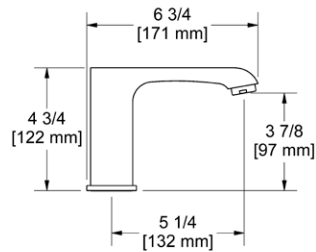

Suggested Retail Price

	C	BN
ZO08	548	685

- 1.2 GPM at 60 PSI (CEC compliant)
- Quick Connect system for easy installation
- Push drain included with faucet