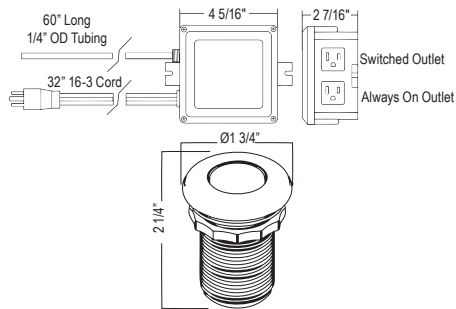

AS450 Waste Disposal Control Box With Air Switch Button

Suggested Retail Price

	APC	PN	MB
AS450	301	361	391

- Remote on/off air switch button for activating garbage disposals
- Solution for island countertops or where an electrical switch is not available
- Control box with mounting hardware included

ROHL