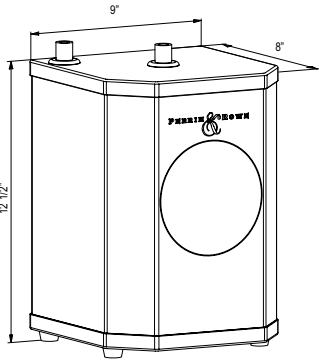

C, APC

SS

BK, MB