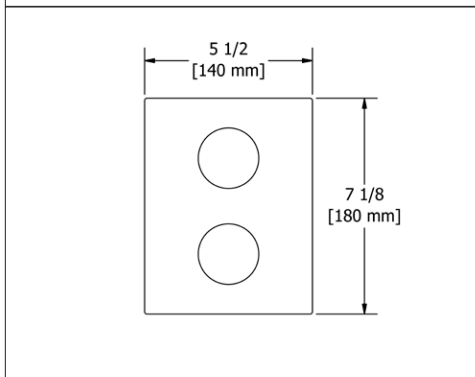

US83 (SHARED) Kubik™ 3/4" Therm & Pressure Balance Multi-Function System

Suggested Retail Price

	C	BN
US83	1473	1915

- Rough-in valve included with trim
- 2 temperature and 2 volume controls; also supports 2 optional volume controls
- Multi-function with optional volume controls
- 20 GPM at 60 PSI