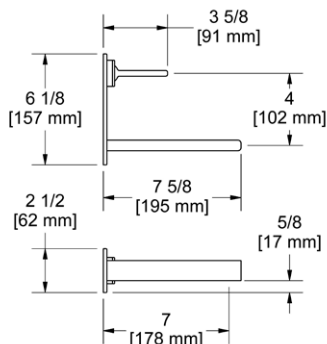

PXS01 Paradox™ Single Handle Lavatory Faucet

Suggested Retail Price			
	C	BK	BG
PXS01	448	583	637

- 1.0 GPM at 60 PSI (CEC compliant)
- Push drain included with faucet

PXL01 Paradox™ Single Handle Tall Lavatory Faucet

Suggested Retail Price			
	C	BK	BG
PXL01	648	843	921

- 1.0 GPM at 60 PSI (CEC compliant)
- Drain sold separately. See drain options below and Lavatory Drain tab for pricing

See Lavatory Drains Tab for pricing.

PX08 Paradox™ Widespread Lavatory Faucet

Suggested Retail Price			
	C	BK	BG
PX08	648	843	921

- 1.2 GPM at 60 PSI (WaterSense and CEC compliant)
- Quick Connect system for easy installation
- Push drain included with faucet

PX11 Paradox™ Wall Mount Lavatory Faucet

Suggested Retail Price			
	C	BK	BG
PX11	648	843	921

- 1.0 GPM at 60 PSI (CEC compliant)
- Drain sold separately. See drain options below and Lavatory Drain tab for pricing