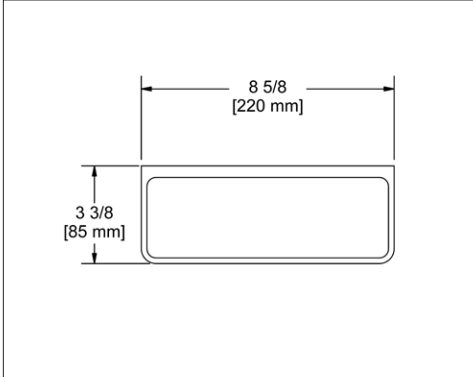

C17 Ciclo™ Towel Ring

Suggested Retail Price

	C	BC	BK	BG
C17 _ _	87	131	131	131

• Elegantly display bath towels in a coordinated fashion with other accessories