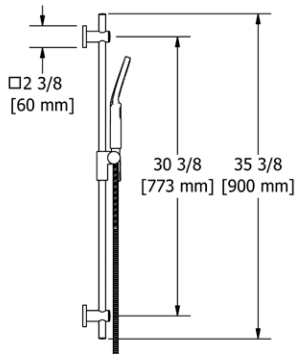

4824 Handshower Set With 36" Slide Bar and 4-Function Handshower

Suggested Retail Price

	C
4824 __	328
4824 __-WS	328

- 4364 4-function handshower
- Flow rate options at 60 PSI:
  - 2.0 GPM
  - For 1.8 GPM, order -WS version (CEC compliant)