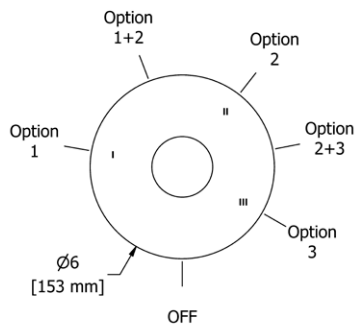

TEDTM45 (SHARED) Edge 1/2" Therm & Pressure Balance Trim with 5 Functions

- Patented valve technology with both thermostatic and pressure balance functionality
- Temperature and volume control with diverter
- 5 functions
- Rough-in valve sold separately:
  - Order R45 therm & pressure balance rough-in valve: $245

Suggested Retail Price

Handle	C	PN	BN
TEDTM45 _ _	428	514	535
TEDTM45+ _ _	428	514	535