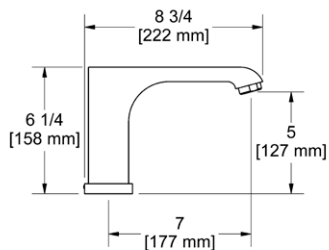

TZ016 Zendo™ 3-Hole Deck Mount Tub Filler Trim

- Single-function anti-calcium handshower at 1.8 GPM at 60 PSI
- 6 GPM at 60 PSI
- Rough-in valve sold separately:
  — Order RHTB deck mount tub filler rough-in valve: $227

Suggested Retail Price

	C	BN
TZ016 _ _ _	740	1103