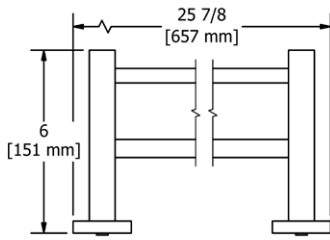

- There's no need to compromise on design in this essential space

**Z05 Zendo™ 24" Towel Bar**

Suggested Retail Price		
	C	BN
Z05	152	206

- Length can be cut down

**Z06 Zendo™ Double 24" Towel Bar**

Suggested Retail Price		
	C	BN
Z06	235	328