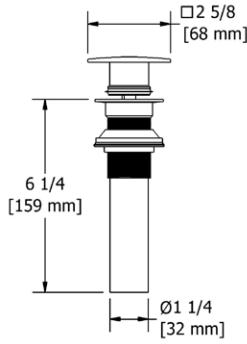

DL140 Push Drain Without Overflow

- 1 1/4" tail piece

Suggested Retail Price	
	C
DL140 __	90