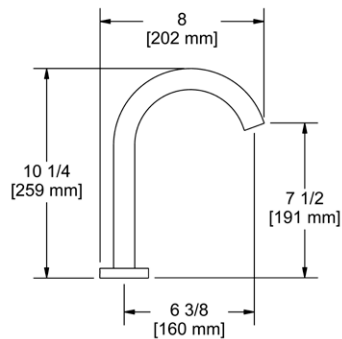

RU19 Riu™ 3-Hole Deck Mount Tub Filler

Suggested Retail Price

Handle	C	PN	BN	BK	BG
RU19	900	1107	1125	1236	1278
RU19+	900	1107	1125	1236	1278
RU19+KN	920	1127	1150	1256	1307
RU19KN	920	1127	1150	1256	1307

- Single-function anti-calcium handshower at 1.8 GPM at 60 PSI
- 7 GPM at 60 PSI
- 1/2" male NPT inlet