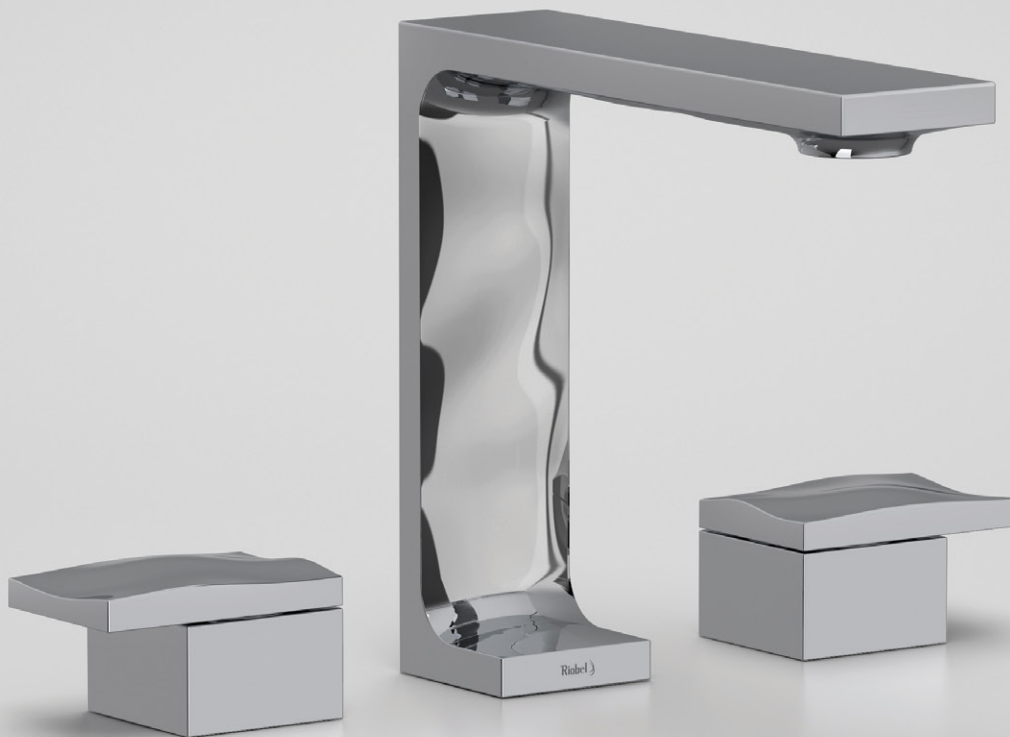

REFLET™

The simple yet distinctive shape of the Reflet Collection is intended to reflect the contrast of water. The design encapsulates a soft wavy surface embedded within a rigid frame, balancing the elegance and the power of water in one single Collection. This duality is enhanced through the combination of brushed and polished surfaces that conjure the myriad textures created by water as it sculpts, polishes and erodes the materials around it.

RF08BC

Available Finishes:

See product page for available finishes