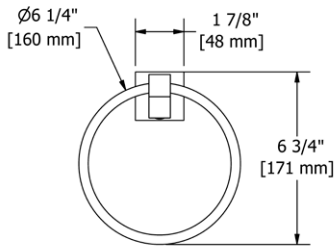

Z07 Zendo™ Towel Ring

Suggested Retail Price		
	C	BN
Z07	81	112

- Elegantly display bath towels in a coordinated fashion with other accessories