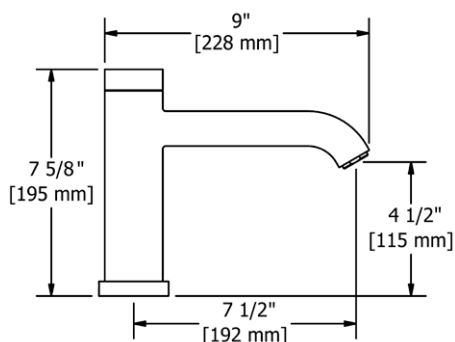

TCS16 CS 3-Hole Deck Mount Tub Filler Trim

Suggested Retail Price

	C	BN
TCS16	590	886

- Single-function anti-calcium handshower at 1.8 GPM at 60 PSI
- 6 GPM at 60 PSI
- Rough-in valve sold separately:
  - Order RHTB deck mount tub filler rough-in valve: $227