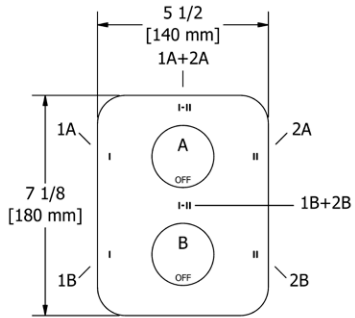

TEQ46 (SHARED) Equinox™ 3/4" Therm & Pressure Balance Trim with 6 Functions

Suggested Retail Price

	C	BN
TEQ46 _ _	777	972

- Patented valve technology with both thermostatic and pressure balance functionality
- 2 temperature and volume controls with diverters
- 6 functions
- Rough-in valve sold separately:
  - Order R46 therm & pressure balance rough-in valve: $373