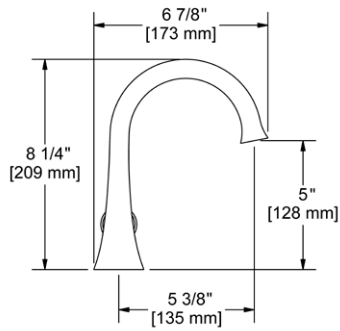

CICLO

CLASSIC

CS

EDGE

EIFFEL

EQUINOX

FRESK

GS

KUBIK

MOMENTI

PALLACE

PARABOLA