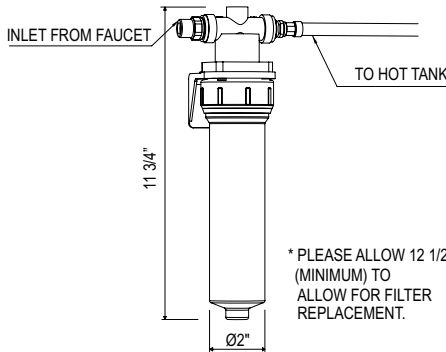

U.1106 Hot Water Filtration System

Suggested Retail Price	
	$
U.1106	355

- Includes cartridge, housing and connection hoses
- Filter faucet not included
- For replacement filter cartridge, order U.PRF1: $123
- Recommend changing filter every 6 months or 1,000 gallons