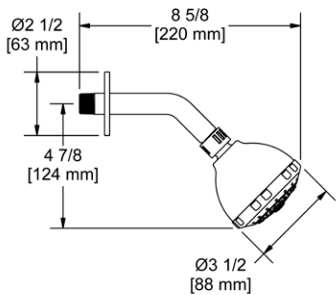

308 4" 3-Function Showerhead With Arm

Suggested Retail Price				
	C	PN	BN	BK
308 _ _	55	90	90	72
308 _ _-WS	55	90	90	72

- 3 functions
- Flow rate options at 60 PSI:
  - 2.0 GPM
  - For 1.8 GPM, order -WS version (CEC compliant)