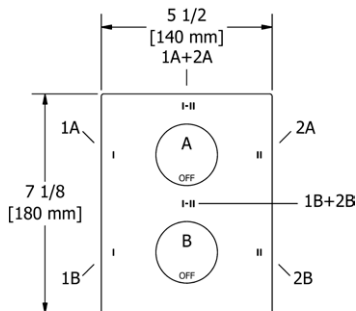

CICLO

CLASSIC

CS

EDGE

EIFFEL

EQUINOX

FRESK

GS

KUBIK

MOMENTI

PALLACE

PARABOLA

TPATQ46 (SHARED) Pallace™ 3/4" Therm & Pressure Balance Trim with 6 Functions

Suggested Retail Price

Handle	C	BN
TPATQ46	777	972
TPATQ46+	777	972

- Patented valve technology with both thermostatic and pressure balance functionality
- 2 temperature and volume controls with diverters
- 6 functions
- Rough-in valve sold separately:
  - Order R46 therm & pressure balance rough-in valve: $373