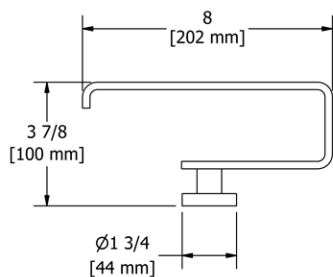

PX7 Paradox™ Towel Ring

Suggested Retail Price

	C	BN	BK	BG
PX7 _ _	115	177	212	212

- Elegantly display bath towels in a coordinated fashion with other accessories