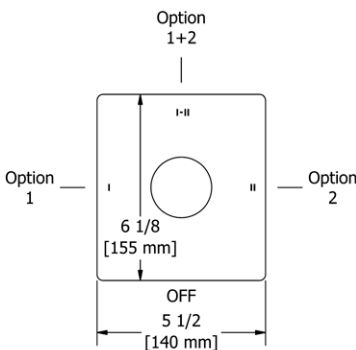

TUS23 (SHARED) Kubik™ 1/2" Therm & Pressure Balance Trim with 3 Functions

- Patented valve technology with both thermostatic and pressure balance functionality
- Temperature and volume control with diverter
- 3 functions
- Rough-in valve sold separately:
  - Order R23 therm & pressure balance rough-in valve: $176

Suggested Retail Price			
	C	BN	BK
TUS23	501	627	652