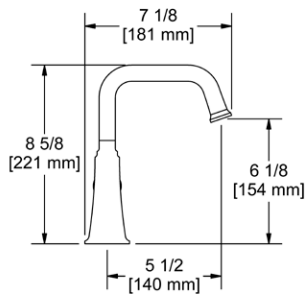

+

J

L

×

CICLO

CLASSIC

CS

EDGE

EIFFEL

EQUINOX

FRESK

GS

KUBIK

MOMENTI

PALLACE

PARABOLA

MMRDS01 Momenti™ Single Handle Lavatory Faucet with C-Spout

Suggested Retail Price

Handle	C	PN	BN	BK	BG	CBK	PNBK	BNBK	BGBK
MMRDS01+ __	598	718	748	778	850	598	718	748	850
MMRDS01J __	598	718	748	778	850	598	718	748	850
MMRDS01L __	598	718	748	778	850	598	718	748	850
MMRDS01X __	598	718	748	778	850	598	718	748	850

- 1.2 GPM at 60 PSI (WaterSense and CEC compliant)
- Push drain included with faucet

MMSQS01 Momenti™ Single Handle Lavatory Faucet with U-Spout

Suggested Retail Price

Handle	C	PN	BN	BK	BG	CBK	PNBK	BNBK	BGBK
MMSQS01+ __	598	718	748	778	850	598	718	748	850
MMSQS01J __	598	718	748	778	850	598	718	748	850
MMSQS01L __	598	718	748	778	850	598	718	748	850
MMSQS01X __	598	718	748	778	850	598	718	748	850

- 1.2 GPM at 60 PSI (WaterSense and CEC compliant)
- Push drain included with faucet

MMRDL01 Momenti™ Single Handle Tall Lavatory Faucet with C-Spout

Suggested Retail Price

Handle	C	PN	BN	BK	BG	CBK	PNBK	BNBK	BGBK
MMRDL01+ __	798	958	998	1038	1134	798	958	998	1134
MMRDL01J __	798	958	998	1038	1134	798	958	998	1134
MMRDL01L __	798	958	998	1038	1134	798	1081	998	1134
MMRDL01X __	798	958	998	1038	1134	798	958	998	1134

- 1.2 GPM at 60 PSI (WaterSense and CEC compliant)
- Drain sold separately. See drain options below and Lavatory Drain tab for pricing

See Lavatory Drains Tab for pricing.

MMSQL01 Momenti™ Single Handle Tall Lavatory Faucet with U-Spout

Suggested Retail Price

Handle	C	PN	BN	BK	BG	CBK	PNBK	BNBK	BGBK
MMSQL01+ __	798	958	998	1038	1134	798	958	998	1134
MMSQL01J __	798	958	998	1038	1134	798	958	998	1134
MMSQL01L __	798	958	998	1038	1134	798	958	998	1134
MMSQL01X __	798	958	998	1038	1134	798	958	998	1134

- 1.2 GPM at 60 PSI (WaterSense and CEC compliant)
- Drain sold separately. See drain options below and Lavatory Drain tab for pricing