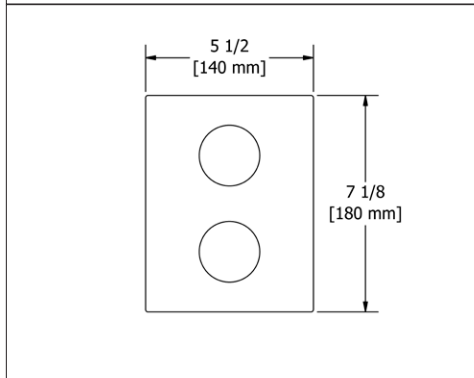

ZOTQ83 (SHARED) Zendo™ 3/4" Therm & Pressure Balance Multi-Function System

Suggested Retail Price

	C	BN
ZOTQ83	1288	1610

- Rough-in valve included with trim
- 2 temperature and 2 volume controls; also supports 2 optional volume controls
- Multi-function with optional volume controls
- 20 GPM at 60 PSI