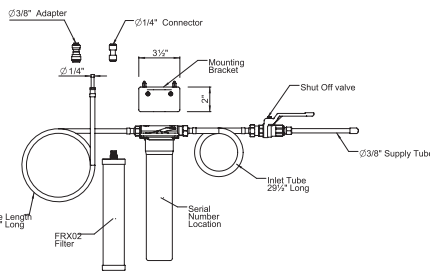

HRK-2000 Arolla™ Filtration System With Cartridge

PERRIN & ROWE ROHL

Suggested Retail Price

Handle	APC	PN
HRK-2000		639

- Includes cartridge, housing and connection hoses
- Filter faucet not included
- Recommend changing filter every 6 months or 1,000 gallons
- For replacement filter cartridge, order HRF-1000: $106
- Recommend changing filter system every 3 years due to constant water pressure on the inlet