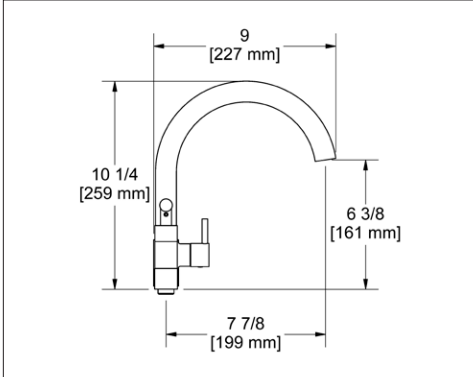

CS06 CS Two Hole Tub Filler Without Risers