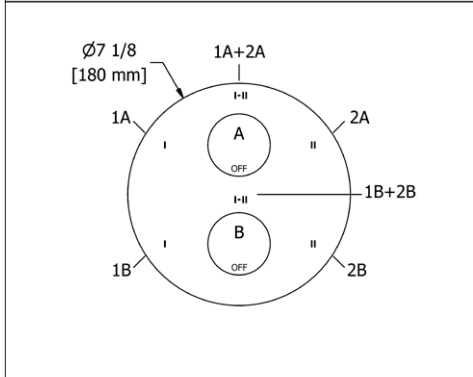

TEDTM46 (SHARED) Edge 3/4" Therm & Pressure Balance Trim with 6 Functions

Suggested Retail Price

Handle	C	PN	BN
TEDTM46	777	949	972
TEDTM46+	777	950	972

- Patented valve technology with both thermostatic and pressure balance functionality
- 2 temperature and volume controls with diverters
- 6 functions
- Rough-in valve sold separately:
  - Order R46 therm & pressure balance rough-in valve: $373