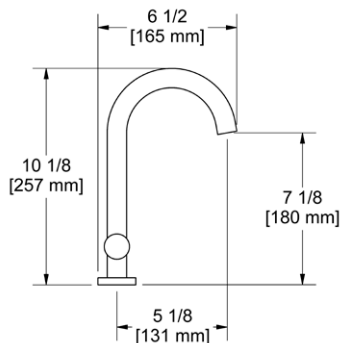

RU01 Riu™ Single Handle Lavatory Faucet

Suggested Retail Price

Handle	C	PN	BN	BK	BG
RU01 __	368	442	460	479	523
RU01KN __	387	465	484	504	550

- 1.2 GPM at 60 PSI (CEC compliant)
- Push drain included with faucet