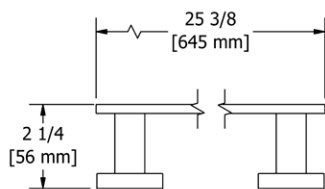

	C	BN	BK	BG
PX3 _ _	95	158	173	173

- There's no need to compromise on design in this essential space

**PX5 Paradox™ 24" Towel Bar****Suggested Retail Price**

	C	BN	BK	BG
PX5 _ _	197	289	325	325

- Length can be cut down