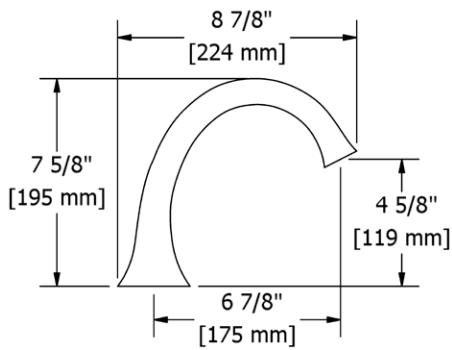

ED12 Edge 4-Hole Deck Mount Tub Filler

Suggested Retail Price

Handle	C	PN	BN
ED12+	721	951	951
ED12L	721	951	951

- Single-function anti-calcium handshower at 1.8 GPM at 60 PSI
- 11 GPM at 60 PSI
- 3/4" male NPT inlet