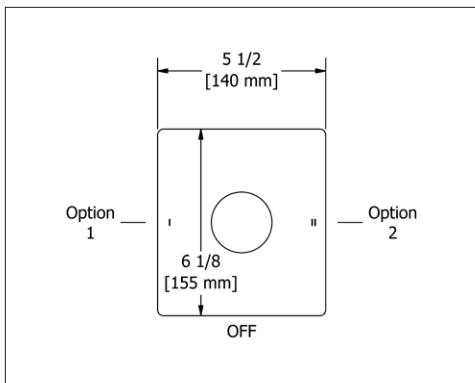

TUS44 (NO SHARE) Kubik™ 1/2" Therm & Pressure Balance Trim with 2 Functions

Suggested Retail Price

	C	BN	BK
TUS44	501	627	652

- Patented valve technology with both thermostatic and pressure balance functionality
- Temperature and volume control with diverter
- 2 functions (CEC Compliant)
- Rough-in valve sold separately:
  - Order R23 therm & pressure balance rough-in valve: $176