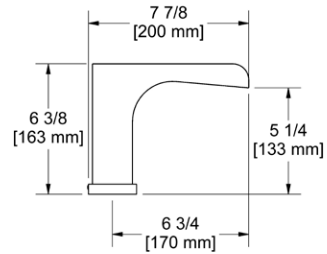

ZOOP17 Zendo™ 3-Hole Deck Mount Tub Filler with Trough

- Single-function anti-calcium hand shower at 1.8 GPM at 60 PSI
- 9 GPM at 60 PSI
- 1/2" male NPT inlet

Suggested Retail Price

	C	BN
ZOOP17	1651	2173