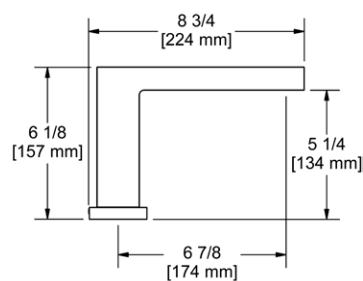

TUS16 Kubik™ 3-Hole Deck Mount Tub Filler Trim

- Single-function anti-calcium handshower at 1.8 GPM at 60 PSI
- 6 GPM at 60 PSI
- Rough-in valve sold separately:
  — Order RHTB deck mount tub filler rough-in valve: $227

Suggested Retail Price

	C	BN	BK
TUS16 _ _	737	922	959