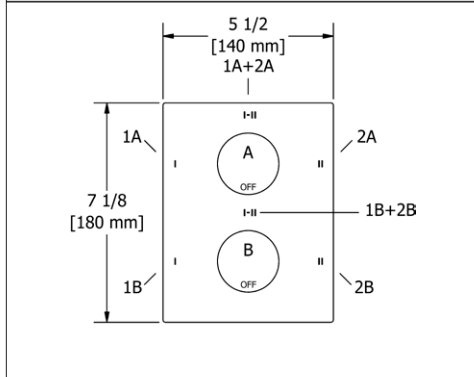

TZOTQ46 (SHARED) Zendo™ 3/4" Therm & Pressure Balance Trim with 6 Functions

Suggested Retail Price

	C	BN
TZOTQ46	777	972

- Patented valve technology with both thermostatic and pressure balance functionality
- 2 temperature and volume controls with diverters
- 6 functions
- Rough-in valve sold separately:
  - Order R46 therm & pressure balance rough-in valve: $373