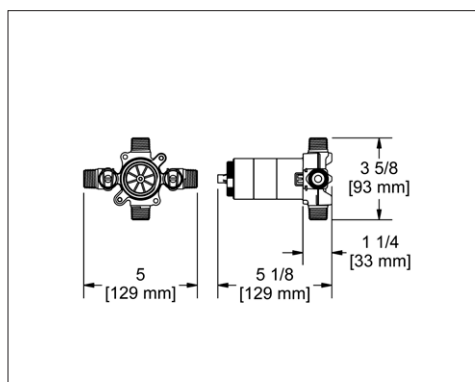

THERM & PRESSURE BALANCE ROUGH-IN VALVE

1/2" THERM & PRESSURE BALANCE - 3 FUNCTIONS

R23

- 6.3 GPM at 60 PSI
- Temperature and volume control with diverter
- Patented valve technology with both thermostatic and pressure balance functionality
- Recommended inlet connections: 1/2" NPT, PEX (SPEX), Expansion Pex (EX)
- Must add valve trim TXX23 for shared 3 functions
- Must add valve trim TXX44 for non-shared 2 functions

R23 1/2" Therm & Pressure Balance Rough-in Valve with up to 3 Functions

- Patented valve technology with both thermostatic and pressure balance functionality
- Temperature and volume control with diverter
- Up to 3 functions
- 6 GPM at 60 PSI
- Must order TXX23 (shared) or TXX44 (no share) trim

Suggested Retail Price	
Connection	$
R23	176
R23-EX	176
R23-SPEX	176