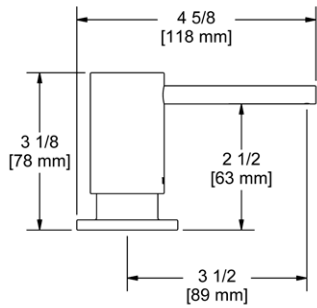

SD8 Soap Dispenser