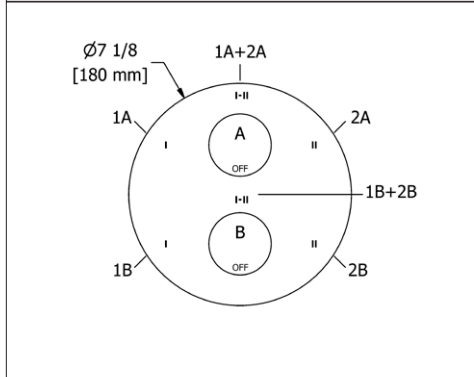

TGS46 (SHARED) GS 3/4" Therm & Pressure Balance Trim with 6 Functions

Suggested Retail Price

	C
TGS46	727

- Patented valve technology with both thermostatic and pressure balance functionality
- 2 temperature and volume controls with diverters
- 6 functions
- Rough-in valve sold separately:
  - Order R46 therm & pressure balance rough-in valve: $373