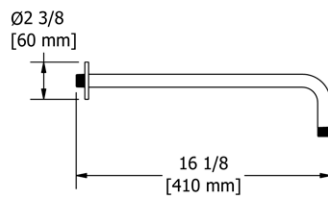

• Escutcheon included

Suggested Retail Price				
	C	PN	BN	BG
560 _ _	105	158	158	171

543 16" Wall Mount Shower Arm With Square Escutcheon