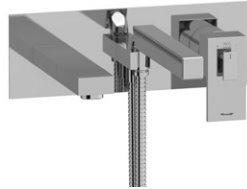

US21 Kubik™ Wall Mount Tub Filler

- Thermostatic & pressure balance
- Single-function anti-calcium handshower at 1.8 GPM at 60 PSI
- 5 GPM at 60 PSI
- 1/2" female NPT inlet

Suggested Retail Price			
	C	BN	BK
US21	1386	1801	1802