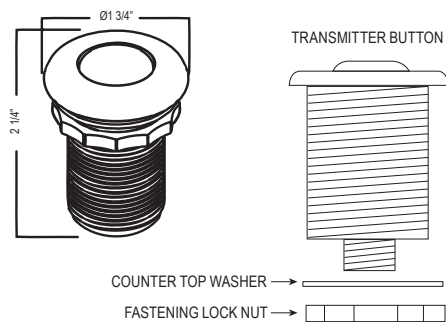

AS425 Waste Disposal Air Switch Button

Suggested Retail Price

	APC	PN	MB
AS425 _ _ _	100	120	130

- Remote on/off air switch button for activating garbage disposals
- Solution for island countertops or where an electrical switch is not available

ROHL