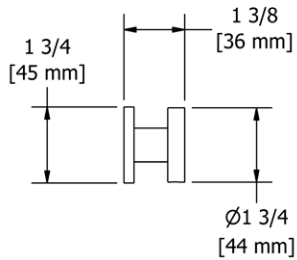

TEQ46 (SHARED) Equinox™ 3/4" Therm & Pressure Balance Trim with 6 Functions

Suggested Retail Price

	C	BN
TEQ46 _ _	777	972

- Patented valve technology with both thermostatic and pressure balance functionality
- 2 temperature and volume controls with diverters
- 6 functions
- Rough-in valve sold separately:
  - Order R46 therm & pressure balance rough-in valve: $373

EQ83 (SHARED) Equinox™ 3/4" Therm & Pressure Balance Multi-Function System

Suggested Retail Price

	C	BN
EQ83 _ _	1288	1610

- Rough-in valve included with trim
- 2 temperature and 2 volume controls; also supports 2 optional volume controls
- Multi-function with optional volume controls
- 20 GPM at 60 PSI

PX0 Paradox™ Robe Hook

Suggested Retail Price

	C	BN	BK	BG
PX0 _ _	68	100	112	112

- Holds one robe or towel close to your shower or bathing space

PX3 Paradox™ Toilet Paper Holder

Suggested Retail Price

	C	BN	BK	BG
PX3 _ _	95	158	173	173

- There's no need to compromise on design in this essential space

PX5 Paradox™ 24" Towel Bar

Suggested Retail Price

	C	BN	BK	BG
PX5 _ _	197	289	325	325

- Length can be cut down