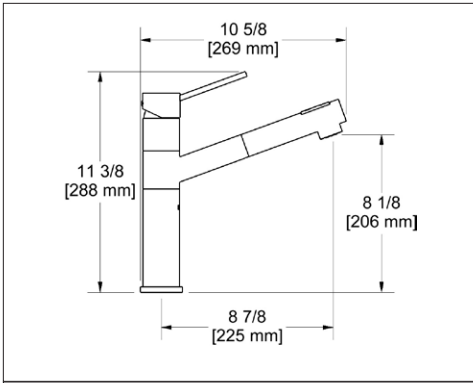

AL3220AF1
ROHL® Price Book

CY101 Cayo™ Pull-Out Kitchen Faucet

Suggested Retail Price

	C	SS
CY101 __	528	660
CY101 __ -15	528	660

- Dual-spray functionality with stream and spray settings
- Flow rate options at 60 PSI:
  - 2.2 GPM
  - For 1.5 GPM, order -15 version (CEC compliant)