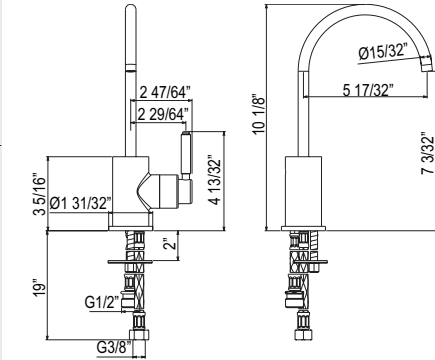

G7545 Lux™ Hot Water Dispenser

Suggested Retail Price

Handle	APC	PN	MB
G7545LM _ _ -2	331	428	634

- 1.2 GPM at 45 PSI (CEC compliant)
- For use with U.1998 high performance hot water tank and U.1106 filter