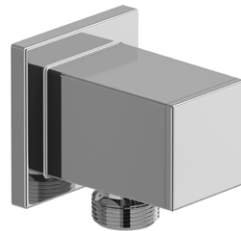

Suggested Retail Price						
	C	PN	BN	BC	BK	BG
774 _ _	55	81	81	91	91	91

- 1/2" outlet male; 1/2" inlet female NPT

790 Handshower Outlet With Integrated Volume Control