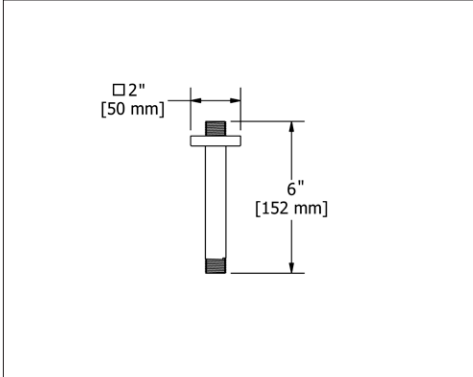

578 6" Ceiling Mount Shower Arm With Square Escutcheon

Suggested Retail Price

	C	PN	BN	BK
578 _ _	77	101	101	110

• Escutcheon included