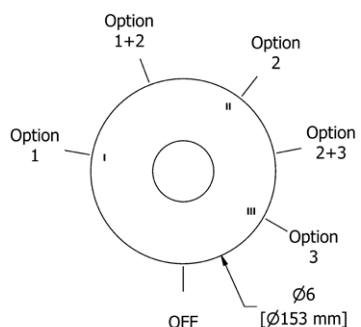

TPB23 (SHARED) Parabola™ 1/2" Therm & Pressure Balance Trim with 3 Functions

Suggested Retail Price

	C	PN	BK	BG
TPB23	498	598	648	708

- Patented valve technology with both thermostatic and pressure balance functionality
- Temperature and volume control with diverter
- 3 functions
- Rough-in valve sold separately:
  - Order R23 therm & pressure balance rough-in valve: $176

TPB44 (NO SHARE) Parabola™ 1/2" Therm & Pressure Balance Trim with 2 Functions

Suggested Retail Price

	C	PN	BK	BG
TPB44	498	598	648	708

- Patented valve technology with both thermostatic and pressure balance functionality
- Temperature and volume control with diverter
- 2 functions (CEC Compliant)
- Rough-in valve sold separately:
  - Order R23 therm & pressure balance rough-in valve: $176

TPB45 (SHARED) Parabola™ 1/2" Therm & Pressure Balance Trim with 5 Functions

Suggested Retail Price

	C	PN	BK	BG
TPB45	498	598	648	708

- Patented valve technology with both thermostatic and pressure balance functionality
- Temperature and volume control with diverter
- 5 functions
- Rough-in valve sold separately:
  - Order R45 therm & pressure balance rough-in valve: $245

TPB47 (NO SHARE) Parabola™ 1/2" Therm & Pressure Balance Trim with 3 Functions

Suggested Retail Price

	C	PN	BK	BG
TPB47	498	598	648	708

- Patented valve technology with both thermostatic and pressure balance functionality
- Temperature and volume control with diverter
- 3 functions (CEC Compliant)
- Rough-in valve sold separately:
  - Order R45 therm & pressure balance rough-in valve: $245

TPB46 (SHARED) Parabola™ 3/4" Therm & Pressure Balance Trim with 6 Functions

Suggested Retail Price

	C	PN	BK	BG
TPB46	838	1006	1090	1190