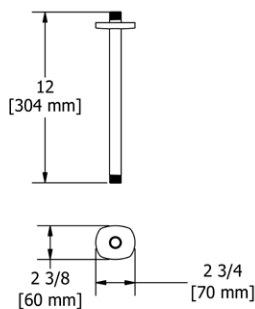

**597 12" Ceiling Mount Shower Arm With Oval Escutcheon**

- Escutcheon included

Suggested Retail Price	
C	
597	100

**579 3" Ceiling Mount Shower Arm With Square Escutcheon**

- Escutcheon included

Suggested Retail Price				
C	PN	BN	BK	
579	68	87	87	94