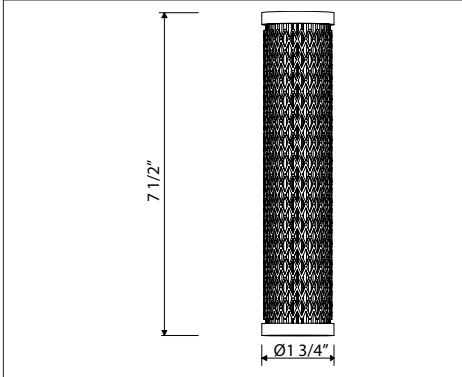

U.PRF1 Hot Water Replacement Filter Cartridge

- Designed for use with U.1106 and U.1408 hot water filtration systems
- Recommend changing filter every 6 months or 1,000 gallons

PERRIN & ROWE

Suggested Retail Price

	$
U.PRF1	123