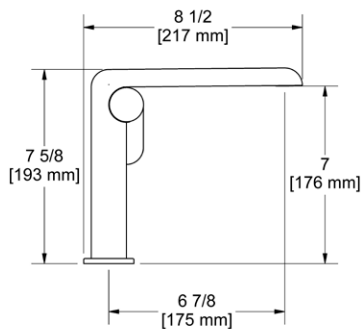

SINKS

**ios 54**  
Victoria + Albert® Price Book

**KALDERA 56**  
Victoria + Albert® Price Book

BATHTUBS

**ios**  
Victoria + Albert® Price Book

**KALDERA 2**  
Victoria + Albert® Price Book

**CISO1** Ciclo™ Single Handle Lavatory Faucet