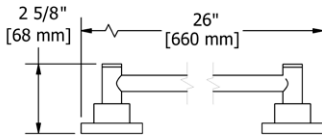

**ST5** Star 24" Towel Bar

- Length can be cut down

**Suggested Retail Price**

	C	PN	BN	BK	BG
ST5 _ _	194	261	261	283	283

**ST6** Star Double 24" Towel Bar

- Length cannot be cut down

**Suggested Retail Price**