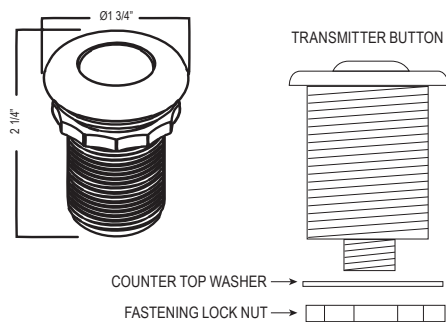

AS425 Waste Disposal Air Switch Button

- Remote on/off air switch button for activating garbage disposals
- Solution for island countertops or where an electrical switch is not available

Suggested Retail Price

	APC	PN	MB
AS425 _ _ _	100	120	130

ROHL