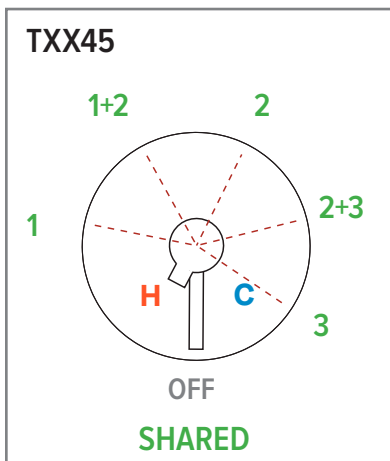

THERM & PRESSURE BALANCE ROUGH-IN VALVE

1/2" THERM & PRESSURE BALANCE - 5 FUNCTIONS

R45

- 6.3 GPM at 60 PSI
- Temperature and volume control with diverter
- Patented valve technology with both thermostatic and pressure balance functionality
- Recommended inlet connections: 1/2" NPT, PEX (SPEX), Expansion Pex (EX)
- Must add valve trim TXX45 for shared 5 functions
- Must add valve trim TXX47 for non-shared 3 functions