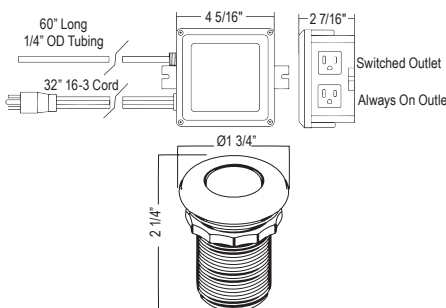

AS450 Waste Disposal Control Box With Air Switch Button

- Remote on/off air switch button for activating garbage disposals
- Solution for island countertops or where an electrical switch is not available
- Control box with mounting hardware included

Suggested Retail Price

	APC	PN	MB
AS450 _-_-	301	361	391

ROHL