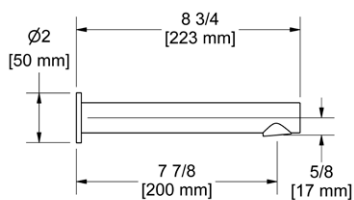

Suggested Retail Price

	C	PN	BN	BK	BG
867	116	150	150	164	165

- 1/2" copper slip fit inlet