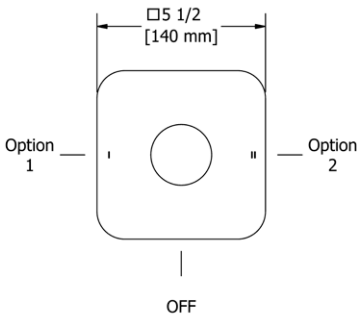

TEQ44 (NO SHARE) Equinox™ 1/2" Therm & Pressure Balance Trim with 2 Functions

Suggested Retail Price

	C	BN	BK
TEQ44	414	540	577

- Patented valve technology with both thermostatic and pressure balance functionality
- Temperature and volume control with diverter
- 2 functions (CEC Compliant)
- Rough-in valve sold separately:
  - Order R23 therm & pressure balance rough-in valve: $176