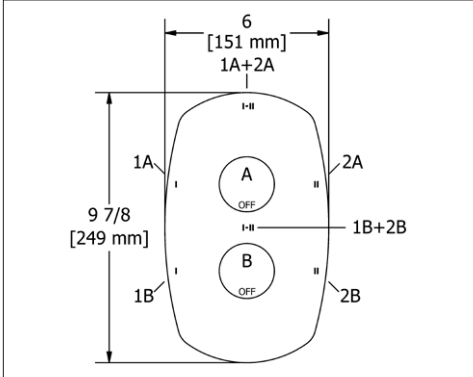

TVY46 (SHARED) Venty™ 3/4" Therm & Pressure Balance Trim with 6 Functions

Suggested Retail Price

C	
TVY46	908

- Patented valve technology with both thermostatic and pressure balance functionality
- 2 temperature and volume controls with diverters
- 6 functions
- Rough-in valve sold separately:
  - Order R46 therm & pressure balance rough-in valve: $373