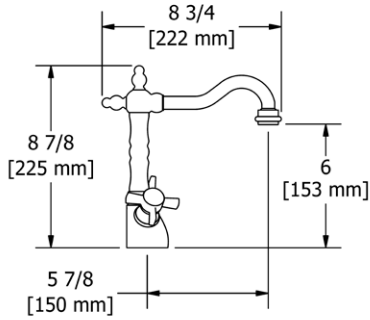

RT01 Retro™ Two Handle Lavatory Faucet

- 1.2 GPM at 60 PSI (CEC compliant)
- Push drain included with faucet

Suggested Retail Price

Handle	C	BN
RT01+	568	710
RT01X	568	710

RT08 Retro™ Widespread Lavatory Faucet

- 1.2 GPM at 60 PSI (CEC compliant)
- Quick Connect system for easy installation
- Push drain included with faucet

Suggested Retail Price

Handle	C	PN	BN
RT08+	768	922	960
RT08L	768	922	960
RT08X	768	922	960

RT03 Retro™ Wall Mount Lavatory Faucet

- 1.2 GPM at 60 PSI (WaterSense and CEC compliant)
- Drain sold separately. See drain options below and Lavatory Drain tab for pricing

Suggested Retail Price

Handle	C	PN	BN
RT03+	768	922	960
RT03L	768	922	960
RT03X	768	922	960

See Lavatory Drains Tab for pricing.

ED80 Edge Wall Mount Tub Spout

- 1/2" copper slip fit inlet

Suggested Retail Price

	C	PN	BN
ED80	178	243	243