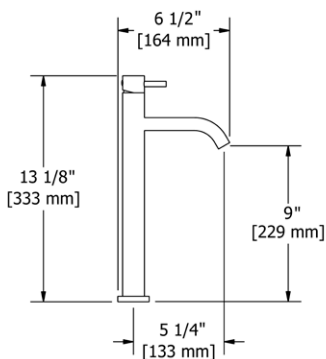

CL01 CS Single Handle Tall Lavatory Faucet