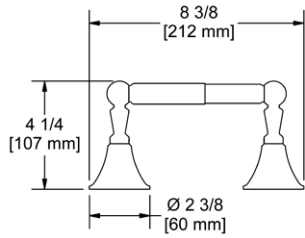

MM3 Momenti™ Toilet Paper Holder

Suggested Retail Price

	C	PN	BN	BK	BG
MM3	166	215	215	263	263

- There's no need to compromise on design in this essential space

MM5 Momenti™ 24" Towel Bar

Suggested Retail Price

	C	PN	BN	BK	BG
MM5	204	277	277	325	325

- Length can be cut down

MM6 Momenti™ Double 24" Towel Bar

Suggested Retail Price

	C	PN	BN	BK	BG
MM6	314	413	413	498	498

- Length cannot be cut down

MM7 Momenti™ Towel Ring

Suggested Retail Price

	C	PN	BN	BK	BG
MM7	110	146	146	175	175

- Elegantly display bath towels in a coordinated fashion with other accessories