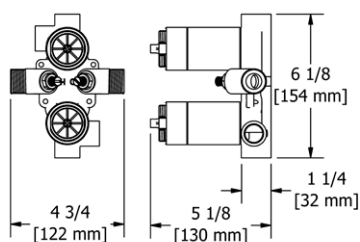

3/4" THERM & PRESSURE BALANCE ROUGH-IN VALVE

3/4" THERM & PRESSURE BALANCE - UP TO 6 FUNCTIONS

R46 Not CEC Compliant

- 10 GPM at 60 PSI
- 2 temperature and volume controls with diverters
- Patented valve technology with both thermostatic and pressure balance functionality
- Recommended inlet connection: 3/4" NPT
- Must add valve trim TXX46