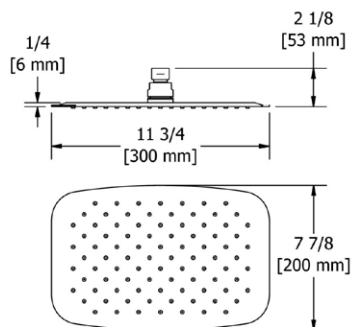

495 12" x 8" Rain Showerhead

- 1 function
- Flow rate options at 60 PSI:
  - 2.0 GPM
  - For 1.8 GPM, order -WS version (CEC compliant)

Suggested Retail Price

	C
495 _ _	360
495 _ _-WS	360