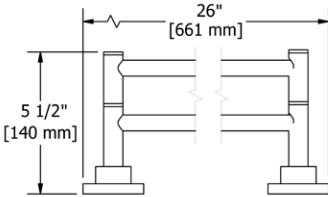

ST6 Star Double 24" Towel Bar

• Length cannot be cut down

Suggested Retail Price

	C	PN	BN	BK	BG
ST6 _ _	288	399	399	431	431