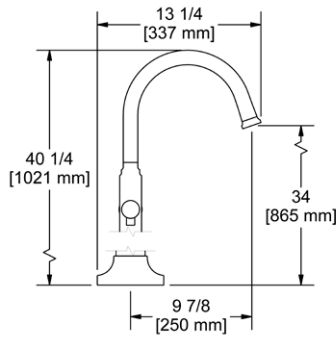

TMMRD39 Momenti™ Single Hole Floor Mount Tub Filler Trim with C-Spout

Handle	Suggested Retail Price									
	C	PN	BN	BK	BG	CBK	PNBK	BNBK	BGBK	
TMMRD39+ __	2175	2898	2898	3097	3097	2175	2898	2898	3097	
TMMRD39J __	2175	2898	2898	3097	3097	2175	2898	2898	3097	
TMMRD39L __	2175	2898	2898	3097	3097	2175	2898	2898	3097	
TMMRD39X __	2175	2898	2898	3097	3097	2175	2898	2898	3097	

- Thermostatic & pressure balance
- Single-function anti-calcium handshower at 1.8 GPM at 60 PSI
- 6 GPM at 60 PSI
- Rough-in valve sold separately: - Order RHFS rough-in valve: $241
  — Order RHBX rough-in valve for concrete floor installation: $483