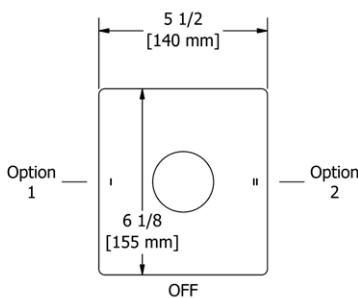

CICLO

CLASSIC

CS

EDGE

EIFFEL

EQUINOX

FRESH

GS

KUBIK

MOMENTI

PALLACE

PARABOLA

TPATQ51 Pallace™ 1/2" Pressure Balance Trim

Suggested Retail Price

	C	BN
TPATQ51	224	327

- Temperature and volume control
- 1 function
- Rough-in valve sold separately:
  - Order R51 pressure balance rough-in valve: $142

TPATM23 (SHARED) Pallace™ 1/2" Therm & Pressure Balance Trim with 3 Functions

Suggested Retail Price

Handle	C	PN	BN
TPATM23	414	516	518
TPATM23+	414	516	518

- Patented valve technology with both thermostatic and pressure balance functionality
- Temperature and volume control with diverter
- 3 functions
- Rough-in valve sold separately:
  - Order R23 therm & pressure balance rough-in valve: $176

TPATM44 (NO SHARE) Pallace™ 1/2" Therm & Pressure Balance Trim with 2 Functions

Suggested Retail Price

Handle	C	PN	BN
TPATM44	414	516	518
TPATM44+	414	515	518

- Patented valve technology with both thermostatic and pressure balance functionality
- Temperature and volume control with diverter
- 2 functions (CEC Compliant)
- Rough-in valve sold separately:
  - Order R23 therm & pressure balance rough-in valve: $176

TPATQ23 (SHARED) Pallace™ 1/2" Therm & Pressure Balance Trim with 3 Functions

Suggested Retail Price

Handle	C	BN
TPATQ23	414	518
TPATQ23+	414	518

- Patented valve technology with both thermostatic and pressure balance functionality
- Temperature and volume control with diverter
- 3 functions
- Rough-in valve sold separately:
  - Order R23 therm & pressure balance rough-in valve: $176

TPATQ44 (NO SHARE) Pallace™ 1/2" Therm & Pressure Balance Trim with 2 Functions

Suggested Retail Price

Handle	C	PN	BN
TPATQ44	414	516	518
TPATQ44+	414	516	518