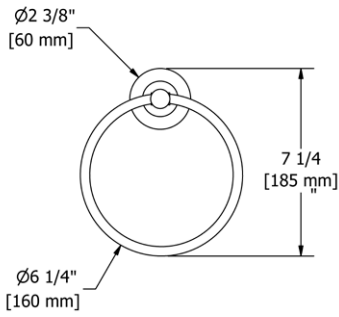

**ST6 Star Double 24" Towel Bar**

• Length cannot be cut down

**Suggested Retail Price**

	C	PN	BN	BK	BG
ST6 _ _	288	399	399	431	431

**ST7 Star Towel Ring**

• Elegantly display bath towels in a coordinated fashion with other accessories