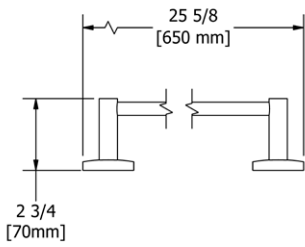

VY5 Venty™ 24" Towel Bar

Suggested Retail Price

	C
VY5	178

- Length can be cut down