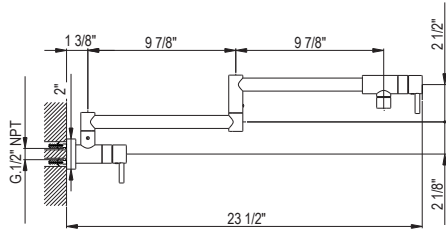

### QL66 Modern Pot Filler

- Dual quarter turn lever handle shut-offs, one at the wall and one at the outlet
- Folds away when not in use
- 1.8 GPM at 60 PSI (CEC compliant)