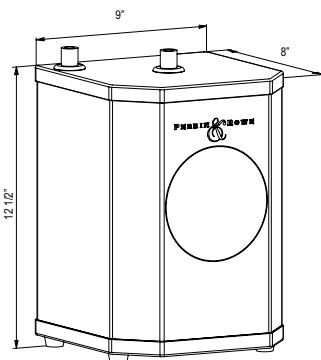

G7545 Lux™ Hot Water Dispenser

Suggested Retail Price			
Handle	APC	PN	MB
G7545LM _ _ -2	331	428	634

- 1.2 GPM at 45 PSI (CEC compliant)
- For use with U.1998 high performance hot water tank and U.1106 filter

GKIT7545 Lux™ Hot Water Dispenser, Tank And Filter Kit

Suggested Retail Price			
Handle	APC	PN	MB
GKIT7545LM _ _ -2	1573	1670	1876

- .5 GPM at 45 PSI (CEC compliant)
- Order U.PRF1 for hot water replacement filter cartridge
- Includes U.1998 Hot water tank and U.1106 filter system

U.PRF1 Hot Water Replacement Filter Cartridge

Suggested Retail Price	
	$
U.PRF1	123

- Designed for use with U.1106 and U.1408 hot water filtration systems
- Recommend changing filter every 6 months or 1,000 gallons

U.1106 Hot Water Filtration System

Suggested Retail Price	
	$
U.1106	355

- Includes cartridge, housing and connection hoses
- Filter faucet not included
- For replacement filter cartridge, order U.PRF1: $123
- Recommend changing filter every 6 months or 1,000 gallons

U.1998 High Performance Hot Water Tank

Suggested Retail Price	
	$
U.1998	887

- 3-Year limited warranty
- Not compatible with ISE type dispensers