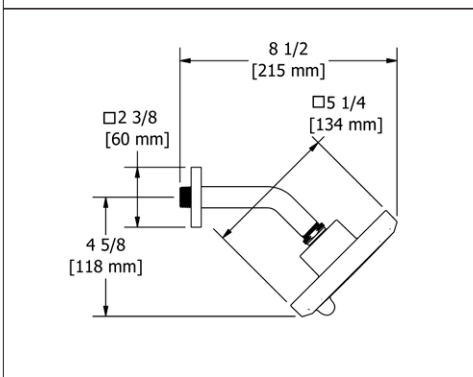

343 5" 6-Function Showerhead With Arm