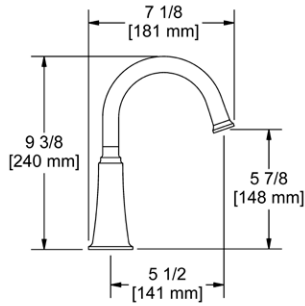

See Lavatory Drains Tab for pricing.