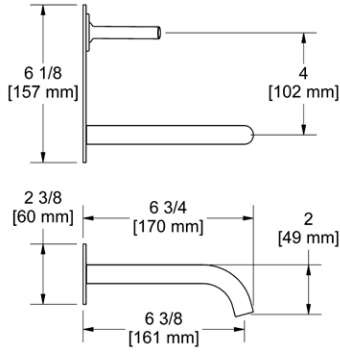

RU11 Riu™ Wall Mount Lavatory Faucet

Suggested Retail Price

Handle	C	PN	BN	BK	BG
RU11	498	598	623	648	708
RU11KN	518	622	648	674	736

- 1.2 GPM at 60 PSI (WaterSense and CEC compliant)
- Drain sold separately. See drain options below and Lavatory Drain tab for pricing

See Lavatory Drains Tab for pricing.

867 Wall Mount Tub Spout

Suggested Retail Price

	C	PN	BN	BK	BG
867	116	150	150	164	165

- 1/2" copper slip fit inlet

RU19 Riu™ 3-Hole Deck Mount Tub Filler

Suggested Retail Price

Handle	C	PN	BN	BK	BG
RU19	900	1107	1125	1236	1278
RU19+	900	1107	1125	1236	1278
RU19+KN	920	1127	1150	1256	1307
RU19KN	920	1127	1150	1256	1307

- Single-function anti-calcium handshower at 1.8 GPM at 60 PSI
- 7 GPM at 60 PSI
- 1/2" male NPT inlet

TRU39 Riu™ Single Hole Floor Mount Tub Filler Trim

Suggested Retail Price

Handle	C	PN	BN	BK	BG
TRU39	1302	1818	1818	2116	2116
TRU39KN	1322	1838	1838	2150	2150

- Thermostatic & pressure balance
- Single-function anti-calcium handshower at 1.8 GPM at 60 PSI
- 6 GPM at 60 PSI
- Rough-in valve sold separately:
  - Order RHFS floor mount tub filler rough-in valve: $241
  - Order RHBX floor mount tub filler rough-in valve for concrete floor installation: $483