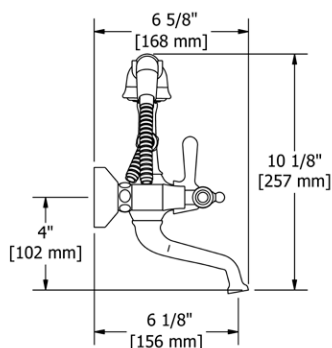

FI12 Classic 4-Hole Deck Mount Tub Filler

Suggested Retail Price

Handle	C	BN
FI12+ _ _	785	1087
FI12L _ _	785	1087

- Single-function anti-calcium handshower at 1.8 GPM at 60 PSI
- 11 GPM at 60 PSI
- 1/2" male NPT inlet

GN12 Classic 4-Hole Deck Mount Tub Filler

Suggested Retail Price

Handle	C	PN	BN	CW
GN12+ _ _	884	1158	1158	
GN12L _ _	884	1158	1158	884

- Single-function anti-calcium handshower at 1.8 GPM at 60 PSI
- 11 GPM at 60 PSI
- 1/2" male NPT inlet

PR12 Classic 4-Hole Deck Mount Tub Filler

Suggested Retail Price

Handle	C	BN	CW
PR12+ _ _	884	1158	
PR12L _ _	884	1158	884

- Single-function anti-calcium handshower at 1.8 GPM at 60 PSI
- 11 GPM at 60 PSI
- 1/2" male NPT inlet

MA06 Classic Two Hole Tub Filler

Suggested Retail Price

Handle	C	BN
MA06+ _ _	677	924
MA06L _ _	677	924

- Single-function anti-calcium handshower at 1.8 GPM at 60 PSI
- 11 GPM at 60 PSI
- 3/4" female NPT inlet
- Sold as wall mount installation
- For deck mount or floor mount installation, order TU02, TU26, TU33, or TU99

GN06 Classic Two Hole Tub Filler

Suggested Retail Price

Handle	C	PN	BN	CW
GN06+ _ _	706	965	965	
GN06L _ _	706	965	965	706

- Single-function anti-calcium handshower at 1.8 GPM at 60 PSI
- 11 GPM at 60 PSI
- 3/4" female NPT inlet
- Sold as wall mount installation
- For deck mount or floor mount installation, order TU02, TU26, TU33, or TU99