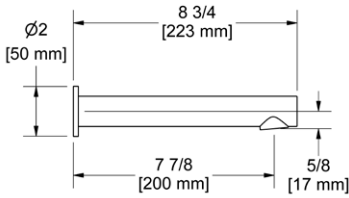

SY08 Sylla™ Widespread Lavatory Faucet

- 1.2 GPM at 60 PSI (WaterSense and CEC compliant)
- Quick Connect system for easy installation
- Push drain included with faucet

Suggested Retail Price

Handle	C	BN
SY08L	528	660

867 Wall Mount Tub Spout

- 1/2" copper slip fit inlet

Suggested Retail Price

	C	PN	BN	BK	BG
867	116	150	150	164	165

SY12 Sylla™ 4-Hole Deck Mount Tub Filler

- Single-function anti-calcium handshower at 1.8 GPM at 60 PSI
- 11 GPM at 60 PSI
- 1/2" male NPT inlet

Suggested Retail Price

Handle	C	BN
SY12L	772	1062

TSY39 Sylla™ Single Hole Floor Mount Tub Filler Trim

- Thermostatic & pressure balance
- Single-function anti-calcium handshower at 1.8 GPM at 60 PSI
- 6 GPM at 60 PSI
- Rough-in valve sold separately:
  - Order RHFS floor mount tub filler rough-in valve: $241
  - Order RHBX floor mount tub filler rough-in valve for concrete floor installation: $483

Suggested Retail Price

	C	BN
TSY39	1302	1818

SY06 Sylla™ Two Hole Tub Filler

- Single-function anti-calcium handshower at 1.8 GPM at 60 PSI
- 11 GPM at 60 PSI
- 3/4" female NPT inlet
- Sold as wall mount installation
- For deck mount or floor mount installation, order TU02, TU26, TU33, or TU99

Suggested Retail Price

Handle	C	BN
SY06L	706	965