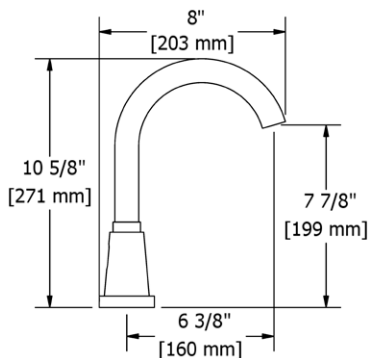

PA12 Pallace™ 4-Hole Deck Mount Tub Filler

Suggested Retail Price

Handle	C	PN	BN
PA12+ _ _	900	1158	1158
PA12L _ _	900	1158	1158

- Single-function anti-calcium handshower at 1.8 GPM at 60 PSI
- 11 GPM at 60 PSI
- 1/2" male NPT inlet