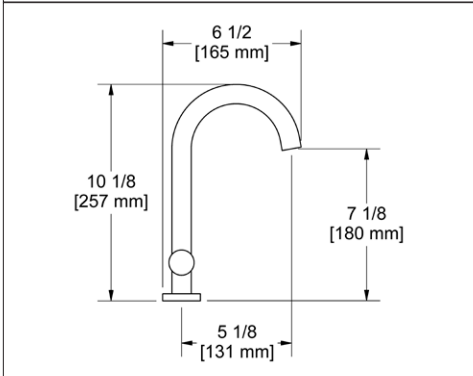

AZ701 Azure™ Filter Kitchen Faucet

Suggested Retail Price

	C	SS
AZ701 __	298	373

- May be used with HRK-2000 inline filter system
- Not suitable for reverse osmosis systems or instant hot systems
- 1.2 GPM at 60 PSI (CEC compliant)