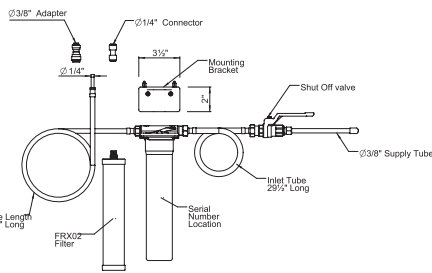

HRK-2000 Arolla™ Filtration System With Cartridge

Suggested Retail Price

	$
HRK-2000	639

- Includes cartridge, housing and connection hoses
- Filter faucet not included
- Recommend changing filter every 6 months or 1,000 gallons
- For replacement filter cartridge, order HRF-1000: $106
- Recommend changing filter system every 3 years due to constant water pressure on the inlet