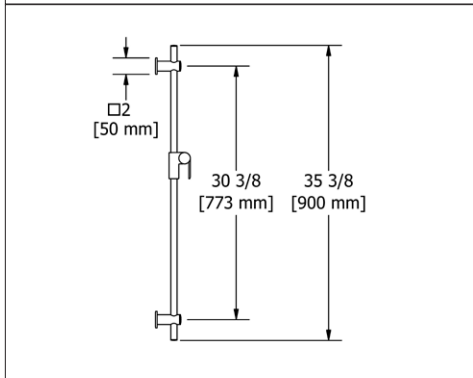

**4842 36" Shower Bar**

**Suggested Retail Price**

	C	PN	BN
4842 _ _	166	230	230

- Easy-Glide adjustable slider

**4854 30" Shower Bar**

**Suggested Retail Price**

	C	BN
4854 _ _	134	167

- Easy-Glide adjustable slider