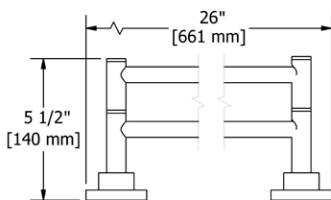

**ST5** Star 24" Towel Bar

- Length can be cut down

**Suggested Retail Price**

	C	PN	BN	BK	BG
ST5 _ _	194	261	261	283	283

**ST6** Star Double 24" Towel Bar

- Length cannot be cut down

**Suggested Retail Price**