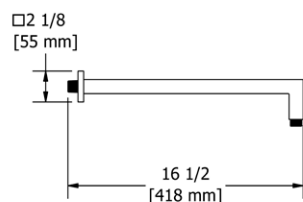

• Escutcheon included

Suggested Retail Price					
	C	BN	BC	BK	BG
543 _ _	178	248	267	231	267