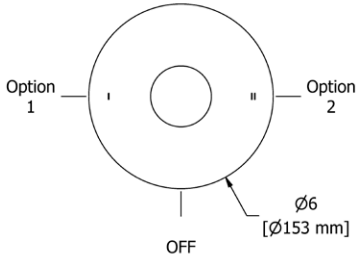

KUBIK

MOMENTI

PALLACE

PARABOLA

**TPB44 (NO SHARE) Parabola™ 1/2" Therm & Pressure Balance Trim with 2 Functions**

**Suggested Retail Price**

	C	PN	BK	BG
TPB44	498	598	648	708

- Patented valve technology with both thermostatic and pressure balance functionality
- Temperature and volume control with diverter
- 2 functions (CEC Compliant)
- Rough-in valve sold separately:
  - Order R23 therm & pressure balance rough-in valve: \$176