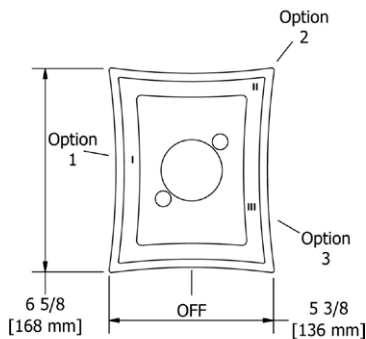

TEF47 (NO SHARE) Eiffel™ 1/2" Therm & Pressure Balance Trim with 3 Functions

Suggested Retail Price

	C	PN	BN
TEF47	510	620	637

- Patented valve technology with both thermostatic and pressure balance functionality
- Temperature and volume control with diverter
- 3 functions (CEC Compliant)
- Rough-in valve sold separately:
  - Order R45 therm & pressure balance rough-in valve: $245