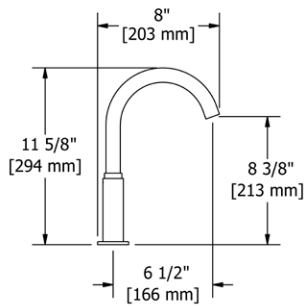

AZ601 Azure™ Bar/Food Prep Kitchen Faucet

Suggested Retail Price

	C	SS	BK	BG
AZ601 __	298	373	388	424
AZ601 __ -10	248	310	323	353

- Flow rate options at 60 PSI:
  - 2.2 GPM
  - For 1.0 GPM, order -10 version