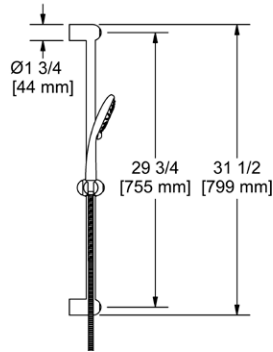

6006 Handshower Set With 32" Slide Bar and 3-Function Handshower

Suggested Retail Price

	C	PN	BN
6006 _ _	238	286	298
6006 _ _ -WS	238	286	298

- 4366 5-function handshower
- Flow rate options at 60 PSI:
  - 2.0 GPM (WaterSense compliant)
  - For 1.8 GPM, order -WS version (CEC compliant)