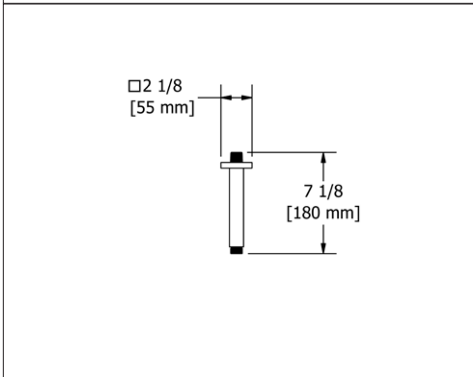

**Suggested Retail Price**

	C	PN	BN
528 _ _	81	101	102

• Escutcheon included

**518 6" Ceiling Mount Shower Arm With Square Escutcheon**

**Suggested Retail Price**

	C	PN	BN	BG
518 _ _	65	94	94	103

• Escutcheon included