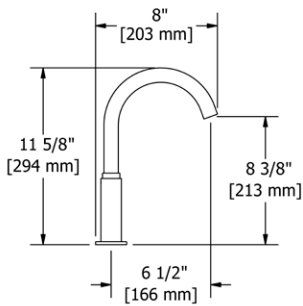

AZ601 Azure™ Bar/Food Prep Kitchen Faucet

Suggested Retail Price

	C	SS	BK	BG
AZ601 __	298	373	388	424
AZ601 __-10	248	310	323	353

- Flow rate options at 60 PSI:
  - 2.2 GPM
  - For 1.0 GPM, order -10 version