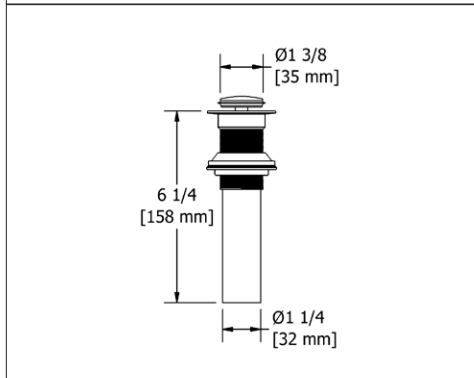

DL150 Push Drain Without Overflow

- 1 1/4" tail piece

	Suggested Retail Price	
	C	BN
DL150 _ _	39	59