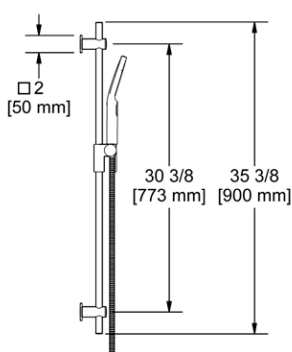

4835 Handshower Set With 36" Slide Bar and 4-Function Handshower

Suggested Retail Price

	C	BN	BK
4835 __	358	448	466
4835 __-WS	358	448	466

- 4365 4-function handshower
- Flow rate options at 60 PSI:
  - 2.0 GPM
  - For 1.8 GPM, order -WS version (CEC compliant)