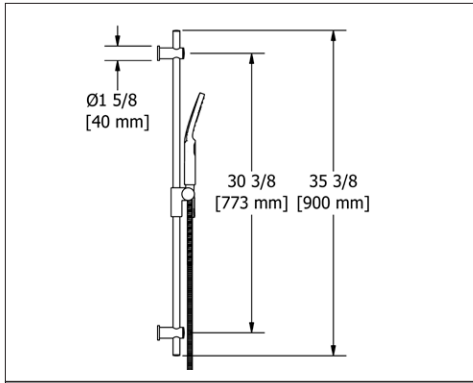

4815 Handshower Set With 36" Slide Bar and 4-Function Handshower

Suggested Retail Price

	C
4815 __	298
4815 __-WS	298

- 4365 4-function handshower
- Flow rate options at 60 PSI:
  - 2.0 GPM
  - For 1.8 GPM, order -WS version (CEC compliant)