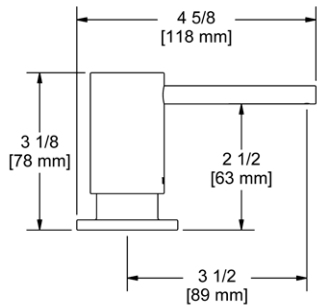

SD8 Soap Dispenser

- Brass construction
- 13.5 fluid ounce bottle capacity
- Top fill

Suggested Retail Price

	C	SS	BK	BG
SD8 _-_-	183	229	270	270

SD9 Soap Dispenser