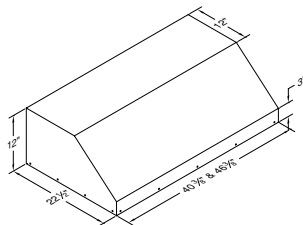

Magic Lung Wall Mount Liner Inserts

Model Number	Width	CFM	Price
BH340PSLB	40"	900	$ 2,029
BH446PSLB	46"	1200	$ 2,496

- Price does not include Transition (See Page 2)

Additional outdoor hoods and options are available for custom order. Please see the Pinnacle Vent-A-Hood list price book for complete details.

Stock Items are Listed in Red