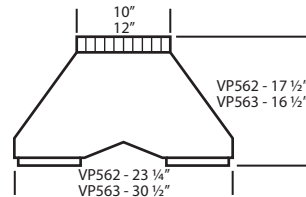

MULTI-BLOWER TRANSITION

Stock Items are Listed in Red

Vent-A-Hood recommends that outdoor hoods overlap grill width by a minimum of 3" on each side.