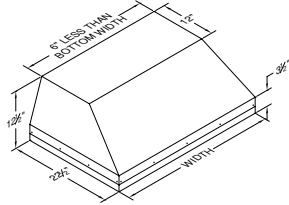

Vent-A-Hood recommends that outdoor hoods overlap grill width by a minimum of 3" on each side.

Vent-A-Hood®

Outdoor Hood Program

M-Series Wall Mount Liner Inserts

Model Number	Width	CFM	Price
M40PSLD SS	40 3/8"	1200	\$ 774
M46PSLD SS	46 3/8"	1200	\$ 959