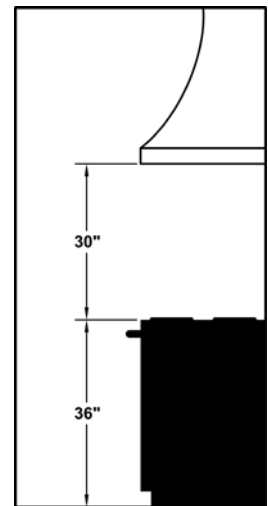

### CONNECTION DIAGRAM

600 CFM B200 Dual Blower (Top View)

(Front View)

### RECOMMENDED MOUNTING HEIGHT

\*Exceeding recommended mounting height may compromise performance.