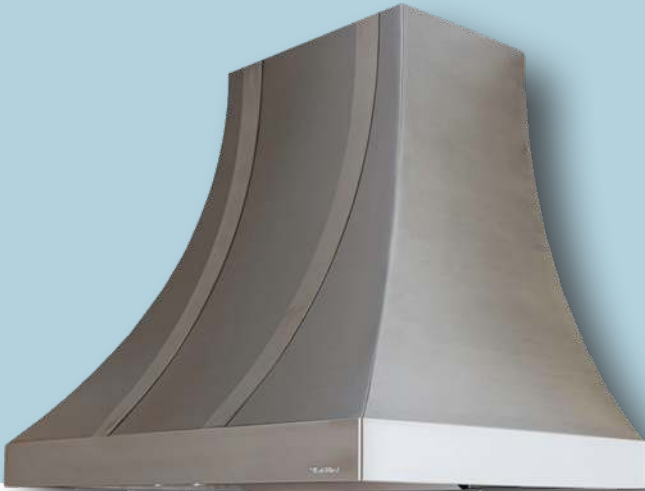

AVERY

WALL-MOUNT RANGE HOOD

AVAILABLE MODELS

JDH/C2 Model	Width	CFM	Duct
JDH236/C2-SS/AS-MSS	36"	600	8"
JDH348/C2-SS/AS-MSS	48"	900	6" & 8"

DUCT COVERS

Model	Width	Height	CLG.
WDCRND-18/12/JDH/C2/AS-MSS	18"	12"	9'
WDCRND-18/24/JDH/C2/AS-MSS	18"	24"	10'
WDCRND-30/12/JDH/C2/AS-MSS	30"	12"	9'
WDCRND-30/24/JDH/C2/AS-MSS	30"	24"	10'