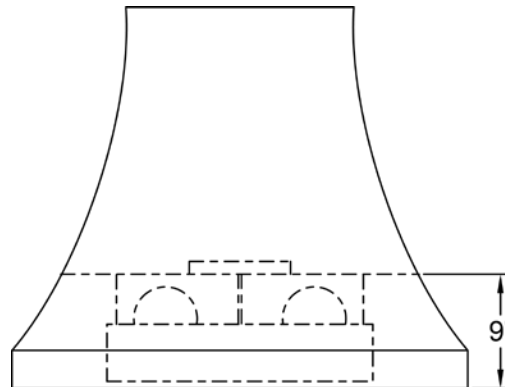

(Front View)