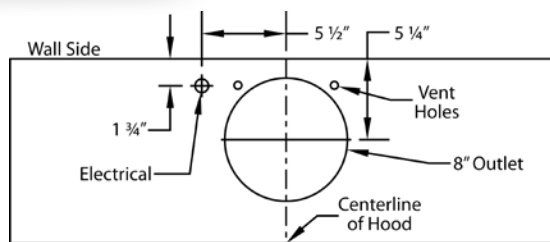

CONNECTION DIAGRAM

600 CFM B200 Dual Blower (Top View)