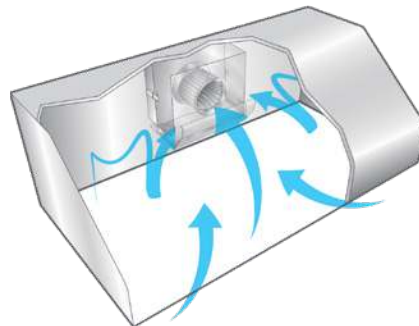

VentAhood®

AVERY

WALL-MOUNT RANGE HOOD

PREMIUM STAINLESS STEEL HOOD

comes with mirrored stainless steel lip treatment on all sides and a pair of 2" vertical bands in mirrored stainless steel attached with laminate.

AVAILABLE MODELS

JDH/C2 Model	Width	CFM
JDH236/C2-SS/AS-MSS	36"	600
JDH348/C2-SS/AS-MSS	48"	900

QUIET AND POWERFUL

EFFICIENT

LIFETIME WARRANTY

P: 800-292-8374 • F: 800-574-8805
www.pinnaclesalesgroup.com

VentAhood®