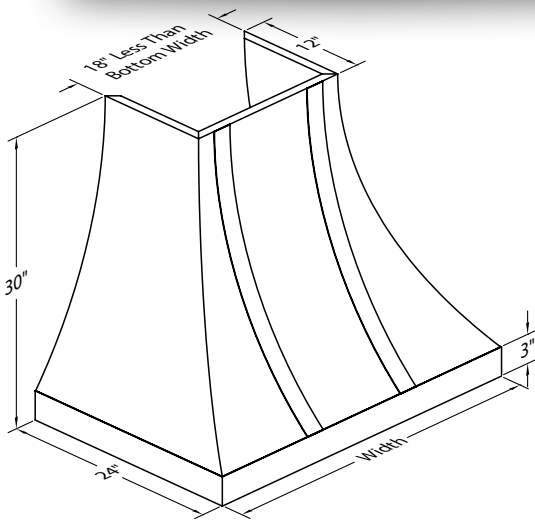

### DUCT COVERS

Model	Width	Height	CLG.
WDCRND-18/12/JDH/C2/AS-MSS	18"	12"	9'
WDCRND-18/24/JDH/C2/AS-MSS	18"	24"	10'
WDCRND-30/12/JDH/C2/AS-MSS	30"	12"	9'
WDCRND-30/24/JDH/C2/AS-MSS	30"	24"	10'