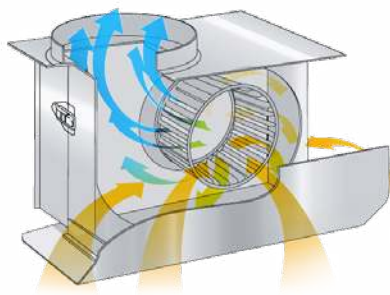

QUIET AND POWERFUL