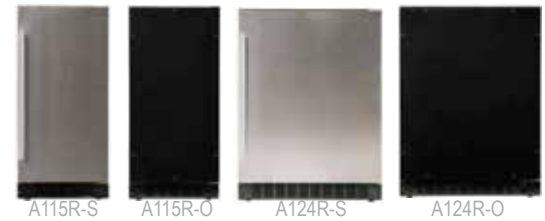

STANDARD HEIGHT UNITS NEW

Type	Type	Description	MAP	MSRP
A224R-S	Refrigerator	24" Standard Height Refrigerator with Stainless Steel Door	$ 1,199	$ 1,199
A224WC-S	Wine Center	24" Standard Height Wine Center with Stainless Trim Glass Door	$ 1,399	$ 1,399
A224BEV-S	Beverage Center	24" Standard Height Beverage Center with Stainless Trim Glass Door	$ 1,299	$ 1,299

OUTDOOR RATED

CLASSIC UNDERCOUNTER REFRIGERATORS

Model	Description	MSRP
A115R-S	15" Refrigerator with Solid Stainless Door	$ 849
A115R-O	15" Refrigerator with Solid Overlay Door	$ 849
A124R-S	24" Refrigerator with Solid Stainless Door	$ 1049
A124R-O	24" Refrigerator with Solid Overlay Door	$ 1049

CLASSIC WINE CENTERS

Model	Description	MSRP
A115WC-S	15" Wine Center with Stainless Trim Glass Door	$ 849
A115WC-O	15" Wine Center with Overlay Trim Glass Door	$ 849
A124WC-S	24" Wine Center with Stainless Trim Glass Door	$ 1049
A124WC-O	24" Wine Center with Overlay Trim Glass Door	$ 1049

CLASSIC BEVERAGE CENTERS

Model	Description	MSRP
A115BEV-S	15" Beverage Center with Stainless Trim Glass Door	$ 849
A115BEV-O	15" Beverage Center with Overlay Trim Glass Door	$ 849
A124BEV-S	24" Beverage Center with Stainless Trim Glass Door	$ 1049
A124BEV-O	24" Beverage Center with Overlay Trim Glass Door	$ 1049

CLASSIC DUAL ZONE BEVERAGE CENTER / WINE CENTER

Model	Description	MSRP
A124DZ-S	24" Dual Zone Beverage Center / Wine Reserve with Stainless Trim Glass Door	$ 1,399