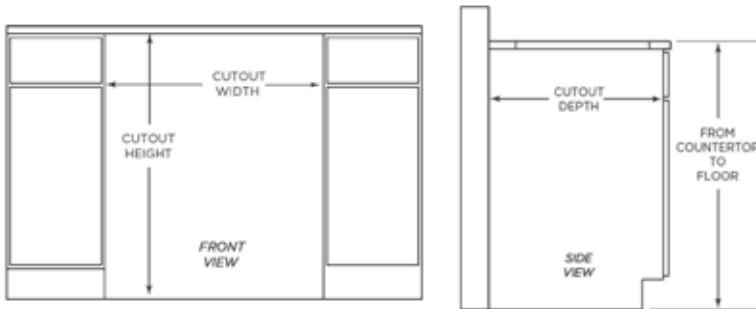

**CLASSIC DUAL ZONE BEVERAGE CENTER / WINE CENTER**

Model	Description	MSRP
A124DZ-S	24" Dual Zone Beverage Center / Wine Reserve with Stainless Trim Glass Door	\$ 1,399

## Product Dimensions

Model Size	Height	Width	Depth	Depth with Handle
A115	32" - 34 1/2"	14 5/8"	22 1/2"	24"
A124	32" - 34 1/2"	23 1/2"	22 1/2"	24"
A224	33 7/8" - 35"	23 7/8"	23 5/8"	25 1/2"

## Cutout Dimensions for Cabinet

Model Size	Height	Width	Depth
A115	32 1/8" - 34 5/8"	14 3/4"	22 5/8"
A124	32 1/8" - 34 5/8"	23 5/8"	22 5/8"
A224	33 7/8" - 35"	24"	25"