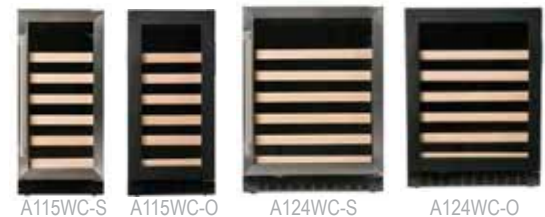

CLASSIC WINE CENTERS

Model	Description	MSRP
A115WC-S	15" Wine Center with Stainless Trim Glass Door	$ 849
A115WC-O	15" Wine Center with Overlay Trim Glass Door	$ 849
A124WC-S	24" Wine Center with Stainless Trim Glass Door	$ 1049
A124WC-O	24" Wine Center with Overlay Trim Glass Door	$ 1049