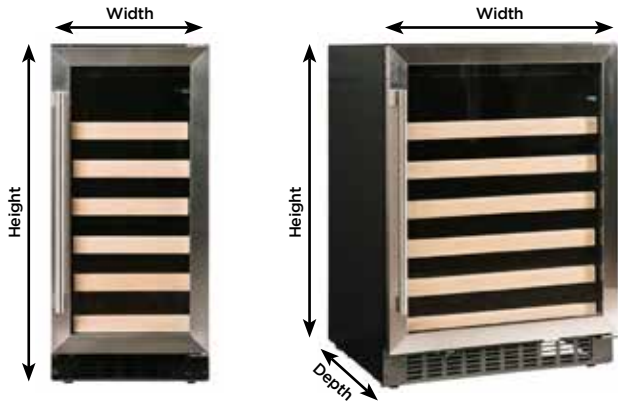

Product Dimensions

Model Size	Height	Width	Depth	Depth with Handle
A115	32" - 34 1/2"	14 5/8"	22 1/2"	24"
A124	32" - 34 1/2"	23 1/2"	22 1/2"	24"
A224	33 7/8" - 35"	23 7/8"	23 5/8"	25 1/2"