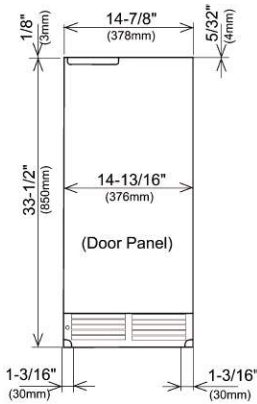

Signature Series Front, Side and Back View (HP15CI / HP15CU)