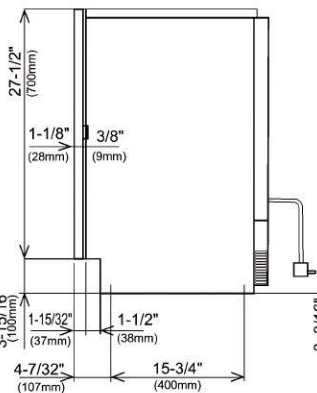

Ice Makers

NEW MODEL	REPLACING	DESCRIPTION	UMRP
HP15CI-1L	<i>H50IMS-L</i>	15" Signature Series Clear Ice Maker with pump, stainless steel solid door, hinge left	\$ 5,245
HP15CI-1R	<i>H50IMS-R</i>	15" Signature Series Clear Ice Maker with pump, stainless steel solid door, hinge right	\$ 5,245
HP15CI-2	<i>H50IMW</i>	15" Signature Series Clear Ice Maker with pump, panel-ready solid door, hinge reversible	\$ 5,245
HA15CI-1L	<i>H50IMS-ADL</i>	15" ADA height compliant Clear Ice Maker with pump, stainless steel solid door, hinge left	\$ 5,245
HA15CI-1R	<i>H50IMS-ADR</i>	15" ADA height compliant Clear Ice Maker with pump, stainless steel solid door, hinge right	\$ 5,245
HA15CI-2	<i>H50IMW-AD</i>	15" ADA height compliant Clear Ice Maker with pump, panel-ready solid door, hinge reversible	\$ 5,245
HP15CU-1L	<i>H80CIMS-L</i>	15" Signature Series Cubelet Ice Maker with pump, stainless steel solid door, hinge left	\$ 5,550
HP15CU-1R	<i>H80CIMS-R</i>	15" Signature Series Cubelet Ice Maker with pump, stainless steel solid door, hinge right	\$ 5,550
HP15CU-2	<i>H80CIMW</i>	15" Signature Series Cubelet Ice Maker with pump, panel-ready solid door, hinge reversible	\$ 5,550
HA15CU-1L	<i>H80CIMS-ADL</i>	15" ADA height compliant Cubelet Ice Maker with pump, stainless steel solid door, hinge left	\$ 5,550
HA15CU-1R	<i>H80CIMS-ADR</i>	15" ADA height compliant Cubelet Ice Maker with pump, stainless steel solid door, hinge right	\$ 5,550
HA15CU-2	<i>H80CIMW-AD</i>	15" ADA height compliant Cubelet Ice Maker with pump, panel-ready solid door, hinge reversible	\$ 5,550

PERLICK ICE MAKER DIMENSIONS

**Top View –
Signature and ADA-Height Compliant Series
Cubelet Ice Makers**

Signature Series Front, Side and Back View (HP15CI / HP15CU)

ADA-Height Compliant Series Front, Side and Back View (HA15CI / HA15CU)