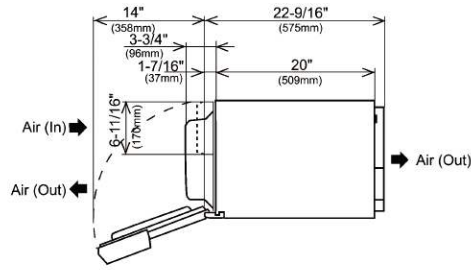

Perlick®

NEW PERLICK ICE MAKERS

**DRAIN
PUMP NOW
PREINSTALLED**

NEW ICE MAKERS

CLEAR ICE MAKER FEATURES

- Produces clear, top hat shaped ice, that is free of imperfections and prevents ice from clumping like traditional ice makers
- Produces up to 51 lbs. of ice per day with a storage capacity of 22 lbs. ensures you always have fresh ice for gathering of any size
- Easily disassembled all stainless steel ice making surface allows easy cleaning and ensures fresh ice for the life of the machine
- Available with stainless steel or panel ready doors to match your design style – panel ready doors accept customer-supplied door overlay and handle
- ADA-height compliant models available for accessible and aging in place designs
- UL-Approved for outdoor use
- Easily accessible power switch, quickly turn off machine prior to end of season
- **Factory installed drain pump allows unit to be installed anywhere, regardless of drain location.**

CUBELET ICE MAKER FEATURES

- Produces soft, chewable, nugget-shaped ice that absorbs the flavors of beverages
- Produces up to 80 lbs. of ice per day with a storage capacity of 22 lbs. ensures you always have fresh ice for gatherings of any size
- All stainless steel ice making surface allows easy cleaning and ensures fresh ice for the life of the machine
- Available with stainless steel or panel ready doors to match your design style – panel ready doors accept customer-supplied door overlay and handle
- ADA-height compliant models available for accessible and aging in place designs
- UL-Approved for outdoor use
- Easily accessible power switch, quickly turn off machine prior to end of season
- **Factory installed drain pump allows unit to be installed anywhere, regardless of drain location.**

PERLICK ICE MAKER DIMENSIONS

**Top View –
Signature and ADA-Height Compliant Series
Cubelet Ice Makers**

Signature Series Front, Side and Back View (HP15CI / HP15CU)

ADA-Height Compliant Series Front, Side and Back View (HA15CI / HA15CU)