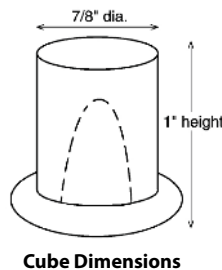

Clear Ice

Cube Dimensions