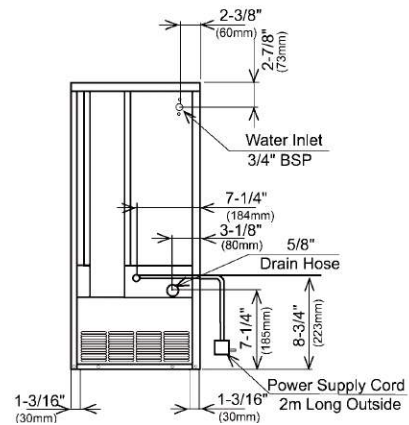

Ice Makers

NEW MODEL	REPLACING	DESCRIPTION	UMRP
HP15CI-1L	<i>H50IMS-L</i>	15" Signature Series Clear Ice Maker with pump, stainless steel solid door, hinge left	\$ 5,245
HP15CI-1R	<i>H50IMS-R</i>	15" Signature Series Clear Ice Maker with pump, stainless steel solid door, hinge right	\$ 5,245
HP15CI-2	<i>H50IMW</i>	15" Signature Series Clear Ice Maker with pump, panel-ready solid door, hinge reversible	\$ 5,245
HA15CI-1L	<i>H50IMS-ADL</i>	15" ADA height compliant Clear Ice Maker with pump, stainless steel solid door, hinge left	\$ 5,245
HA15CI-1R	<i>H50IMS-ADR</i>	15" ADA height compliant Clear Ice Maker with pump, stainless steel solid door, hinge right	\$ 5,245
HA15CI-2	<i>H50IMW-AD</i>	15" ADA height compliant Clear Ice Maker with pump, panel-ready solid door, hinge reversible	\$ 5,245
HP15CU-1L	<i>H80CIMS-L</i>	15" Signature Series Cubelet Ice Maker with pump, stainless steel solid door, hinge left	\$ 5,550
HP15CU-1R	<i>H80CIMS-R</i>	15" Signature Series Cubelet Ice Maker with pump, stainless steel solid door, hinge right	\$ 5,550
HP15CU-2	<i>H80CIMW</i>	15" Signature Series Cubelet Ice Maker with pump, panel-ready solid door, hinge reversible	\$ 5,550
HA15CU-1L	<i>H80CIMS-ADL</i>	15" ADA height compliant Cubelet Ice Maker with pump, stainless steel solid door, hinge left	\$ 5,550
HA15CU-1R	<i>H80CIMS-ADR</i>	15" ADA height compliant Cubelet Ice Maker with pump, stainless steel solid door, hinge right	\$ 5,550
HA15CU-2	<i>H80CIMW-AD</i>	15" ADA height compliant Cubelet Ice Maker with pump, panel-ready solid door, hinge reversible	\$ 5,550

PERLICK ICE MAKER DIMENSIONS

**Top View –
Signature and ADA-Height Compliant Series
Cubelet Ice Makers**

Signature Series Front, Side and Back View (HP15CI / HP15CU)

ADA-Height Compliant Series Front, Side and Back View (HA15CI / HA15CU)