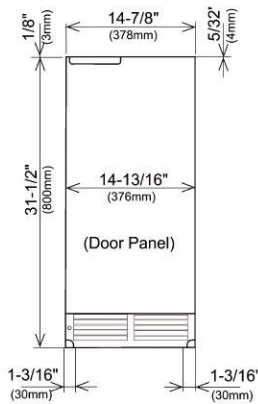

Ice Makers

NEW MODEL	REPLACING	DESCRIPTION	UMRP
HP15CI-1L	<i>H50IMS-L</i>	15" Signature Series Clear Ice Maker with pump, stainless steel solid door, hinge left	\$ 5,245
HP15CI-1R	<i>H50IMS-R</i>	15" Signature Series Clear Ice Maker with pump, stainless steel solid door, hinge right	\$ 5,245
HP15CI-2	<i>H50IMW</i>	15" Signature Series Clear Ice Maker with pump, panel-ready solid door, hinge reversible	\$ 5,245
HA15CI-1L	<i>H50IMS-ADL</i>	15" ADA height compliant Clear Ice Maker with pump, stainless steel solid door, hinge left	\$ 5,245
HA15CI-1R	<i>H50IMS-ADR</i>	15" ADA height compliant Clear Ice Maker with pump, stainless steel solid door, hinge right	\$ 5,245
HA15CI-2	<i>H50IMW-AD</i>	15" ADA height compliant Clear Ice Maker with pump, panel-ready solid door, hinge reversible	\$ 5,245
HP15CU-1L	<i>H80CIMS-L</i>	15" Signature Series Cubelet Ice Maker with pump, stainless steel solid door, hinge left	\$ 5,550
HP15CU-1R	<i>H80CIMS-R</i>	15" Signature Series Cubelet Ice Maker with pump, stainless steel solid door, hinge right	\$ 5,550
HP15CU-2	<i>H80CIMW</i>	15" Signature Series Cubelet Ice Maker with pump, panel-ready solid door, hinge reversible	\$ 5,550
HA15CU-1L	<i>H80CIMS-ADL</i>	15" ADA height compliant Cubelet Ice Maker with pump, stainless steel solid door, hinge left	\$ 5,550
HA15CU-1R	<i>H80CIMS-ADR</i>	15" ADA height compliant Cubelet Ice Maker with pump, stainless steel solid door, hinge right	\$ 5,550
HA15CU-2	<i>H80CIMW-AD</i>	15" ADA height compliant Cubelet Ice Maker with pump, panel-ready solid door, hinge reversible	\$ 5,550

PERLICK ICE MAKER DIMENSIONS

**Top View –
Signature and ADA-Height Compliant Series
Cubelet Ice Makers**

Signature Series Front, Side and Back View (HP15CI / HP15CU)

ADA-Height Compliant Series Front, Side and Back View (HA15CI / HA15CU)