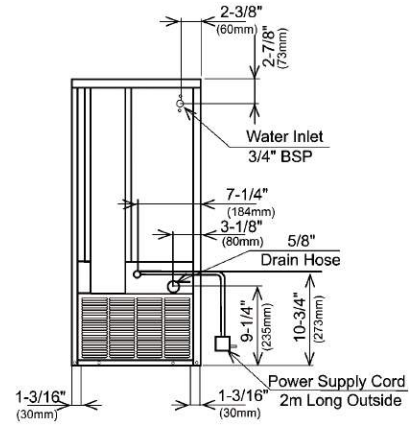

Signature Series Front, Side and Back View (HP15CI / HP15CU)