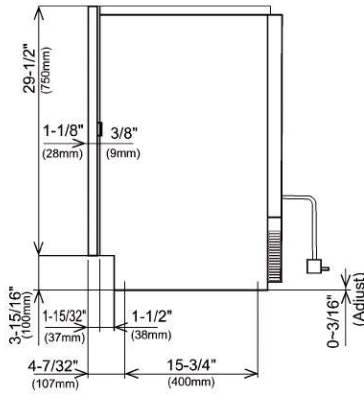

CUBELET ICE MAKER FEATURES

- Produces soft, chewable, nugget-shaped ice that absorbs the flavors of beverages
- Produces up to 80 lbs. of ice per day with a storage capacity of 22 lbs. ensures you always have fresh ice for gatherings of any size
- All stainless steel ice making surface allows easy cleaning and ensures fresh ice for the life of the machine
- Available with stainless steel or panel ready doors to match your design style – panel ready doors accept customer-supplied door overlay and handle
- ADA-height compliant models available for accessible and aging in place designs
- UL-Approved for outdoor use
- Easily accessible power switch, quickly turn off machine prior to end of season
- **Factory installed drain pump allows unit to be installed anywhere, regardless of drain location.**

PERLICK ICE MAKER DIMENSIONS

**Top View –
Signature and ADA-Height Compliant Series
Cubelet Ice Makers**

Signature Series Front, Side and Back View (HP15CI / HP15CU)

ADA-Height Compliant Series Front, Side and Back View (HA15CI / HA15CU)